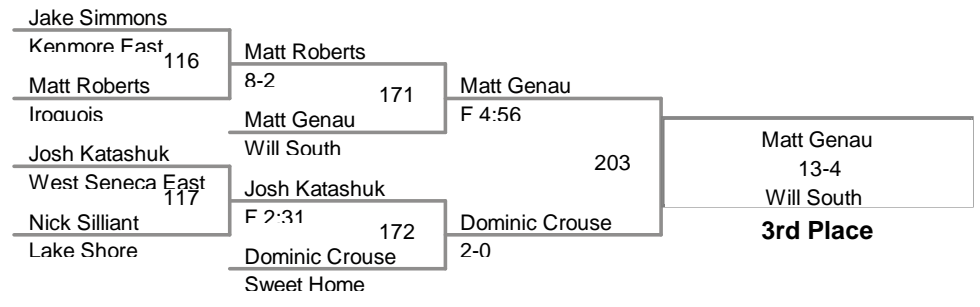

2013 Class A Section IV
Tournament

Top Team Scores (All
Scorers)

| Plc | Points | Team | CH | CONS |
|-----|--------|------------------|----|------|
| 1 | 214.5 | Lake Shore | - | - |
| 2 | 203 | Iroquois | - | - |
| 3 | 148 | Dun - SC | - | - |
| 4 | 143 | Hamburg | - | - |
| 5 | 137.5 | Grand Island | - | - |
| 6 | 127 | Kenmore East | - | - |
| 7 | 115 | Will South | - | - |
| 8 | 108 | Starpoint | - | - |
| 9 | 85 | Will East | - | - |
| 10 | 70 | Sweet Home | - | - |
| 11 | 68 | West Seneca East | - | - |

Most Outstanding Wrestler
Freddie Eckles (120 lbs.) Lake Shore

Class A Section IV Tournament
2013 Class A Se Division

99 Lbs

**Class A Section IV Tournament
2013 Class A Se Division**

106 Lbs

Class A Section IV Tourna
2013 Class A Se Division