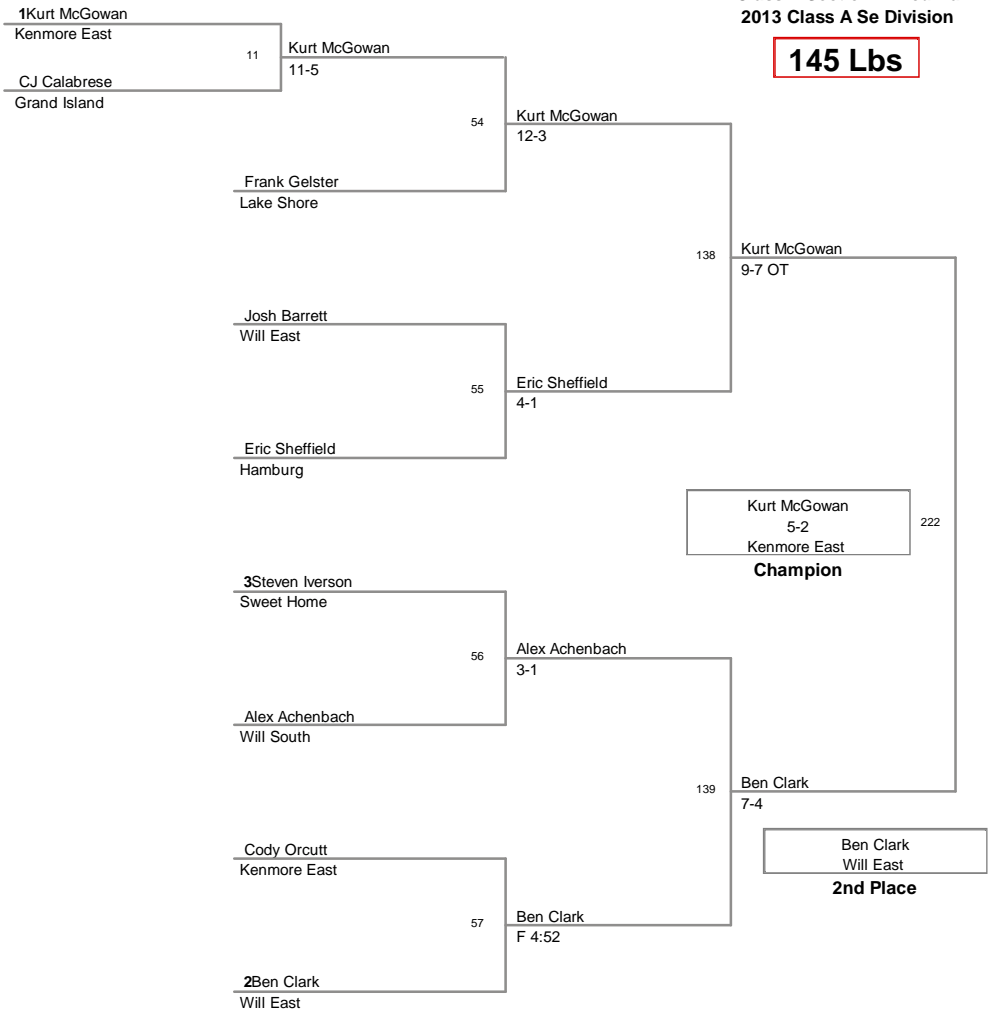

Class A Section IV Tourna
2013 Class A Se Division

145 Lbs