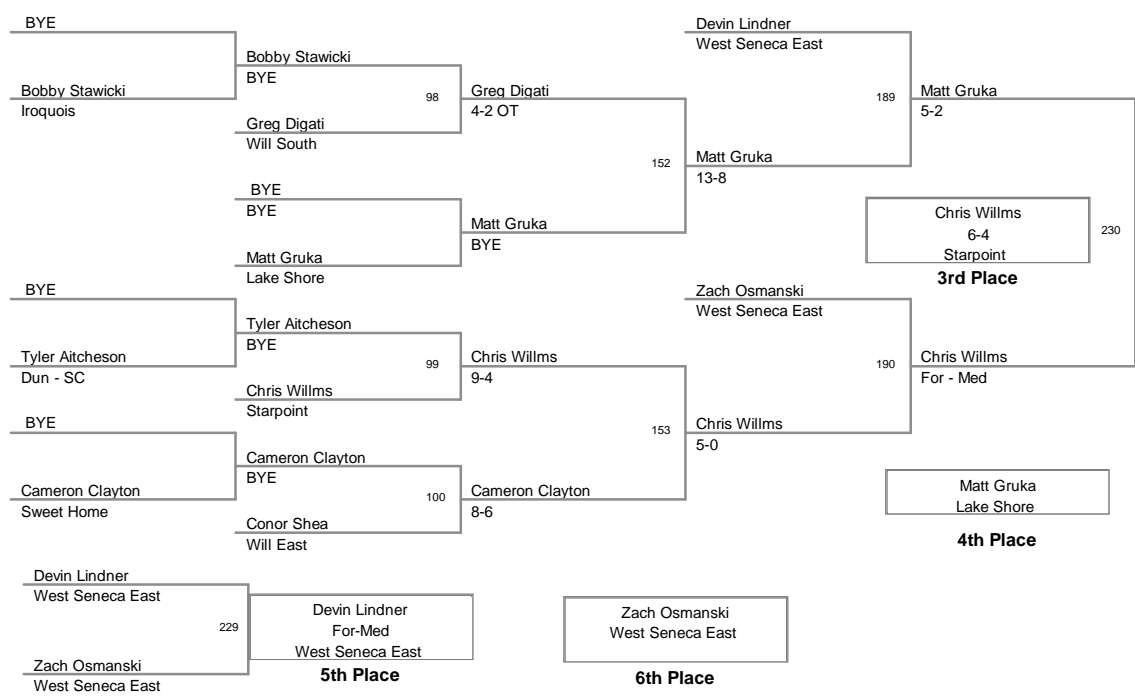

Class A Section IV Tournament
2013 Class A Se Division

170 Lbs