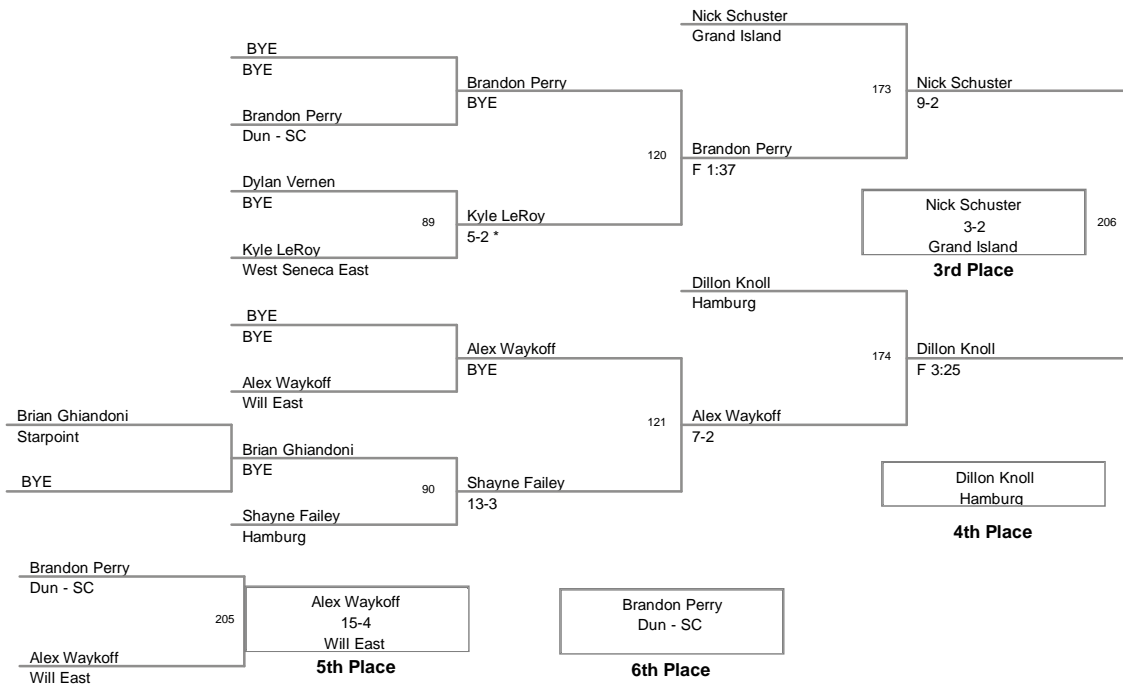

Class A Section IV Tourna
2013 Class A Se Division

113 Lbs