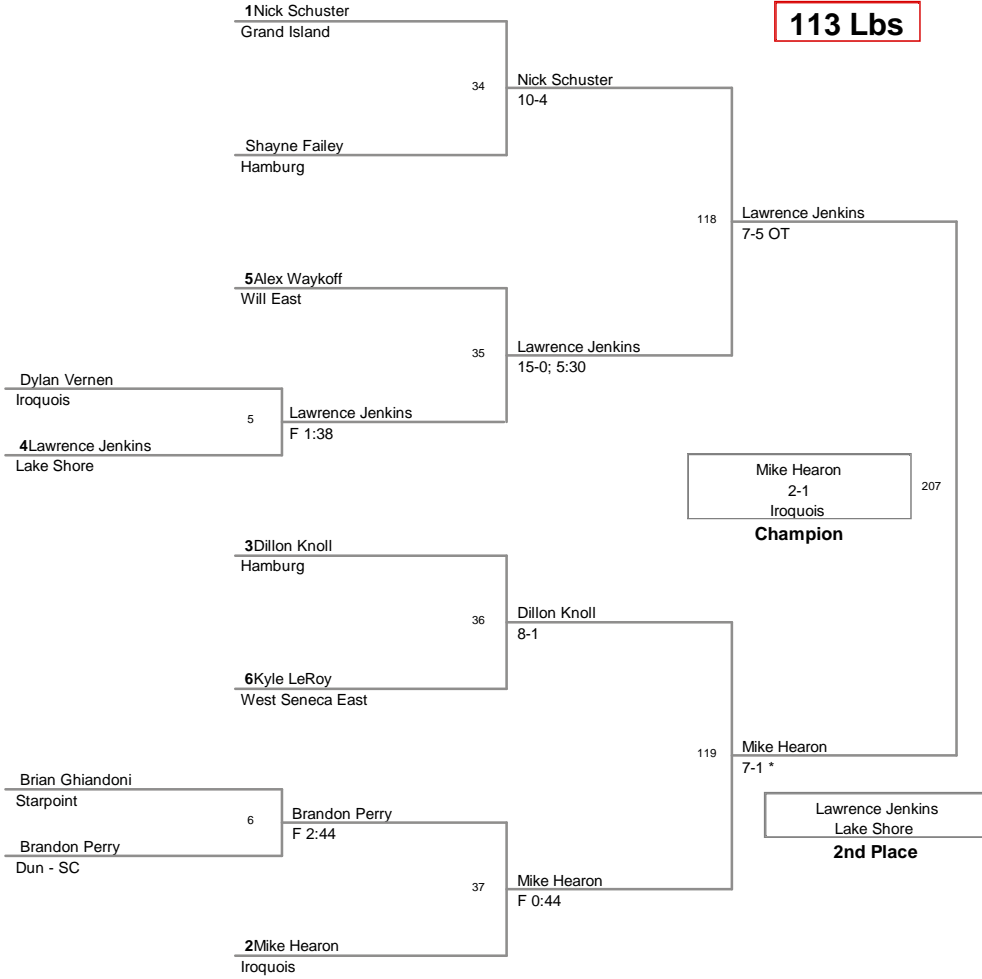

2013 Class A Section IV
Tournament

Top Team Scores (All
Scorers)

| Plc | Points | Team | CH | CONS |
|-----|--------|------------------|----|------|
| 1 | 214.5 | Lake Shore | - | - |
| 2 | 203 | Iroquois | - | - |
| 3 | 148 | Dun - SC | - | - |
| 4 | 143 | Hamburg | - | - |
| 5 | 137.5 | Grand Island | - | - |
| 6 | 127 | Kenmore East | - | - |
| 7 | 115 | Will South | - | - |
| 8 | 108 | Starpoint | - | - |
| 9 | 85 | Will East | - | - |
| 10 | 70 | Sweet Home | - | - |
| 11 | 68 | West Seneca East | - | - |

Most Outstanding Wrestler
Freddie Eckles (120 lbs.) Lake Shore

Class A Section IV Tournament
2013 Class A Se Division

99 Lbs

**Class A Section IV Tournament
2013 Class A Se Division**

106 Lbs

Class A Section IV Tourna
2013 Class A Se Division

113 Lbs

**Class A Section IV Tournan
2013 Class A Se Division**

120 Lbs

Class A Section IV Tourna
2013 Class A Se Division

126 Lbs

**Class A Section IV Tournament
2013 Class A Se Division**

132 Lbs

Class A Section IV Tourna
2013 Class A Se Division

285 Lbs