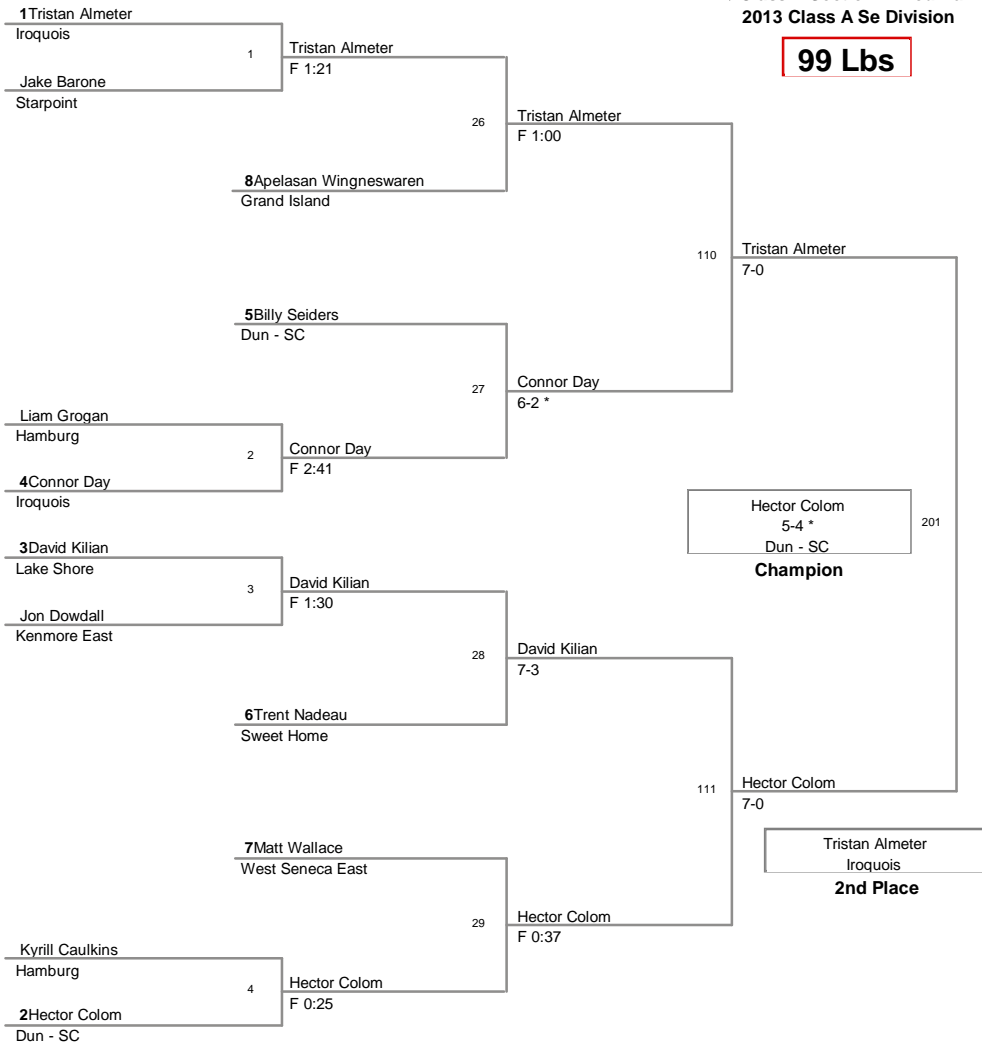

2013 Class A Section IV
Tournament

Top Team Scores (All
Scorers)

| Plc | Points | Team | CH | CONS |
|-----|--------|------------------|----|------|
| 1 | 214.5 | Lake Shore | - | - |
| 2 | 203 | Iroquois | - | - |
| 3 | 148 | Dun - SC | - | - |
| 4 | 143 | Hamburg | - | - |
| 5 | 137.5 | Grand Island | - | - |
| 6 | 127 | Kenmore East | - | - |
| 7 | 115 | Will South | - | - |
| 8 | 108 | Starpoint | - | - |
| 9 | 85 | Will East | - | - |
| 10 | 70 | Sweet Home | - | - |
| 11 | 68 | West Seneca East | - | - |

Most Outstanding Wrestler
Freddie Eckles (120 lbs.) Lake Shore

Class A Section IV Tournament
2013 Class A Se Division

99 Lbs

**Class A Section IV Tournament
2013 Class A Se Division**

106 Lbs

Class A Section IV Tourna
2013 Class A Se Division