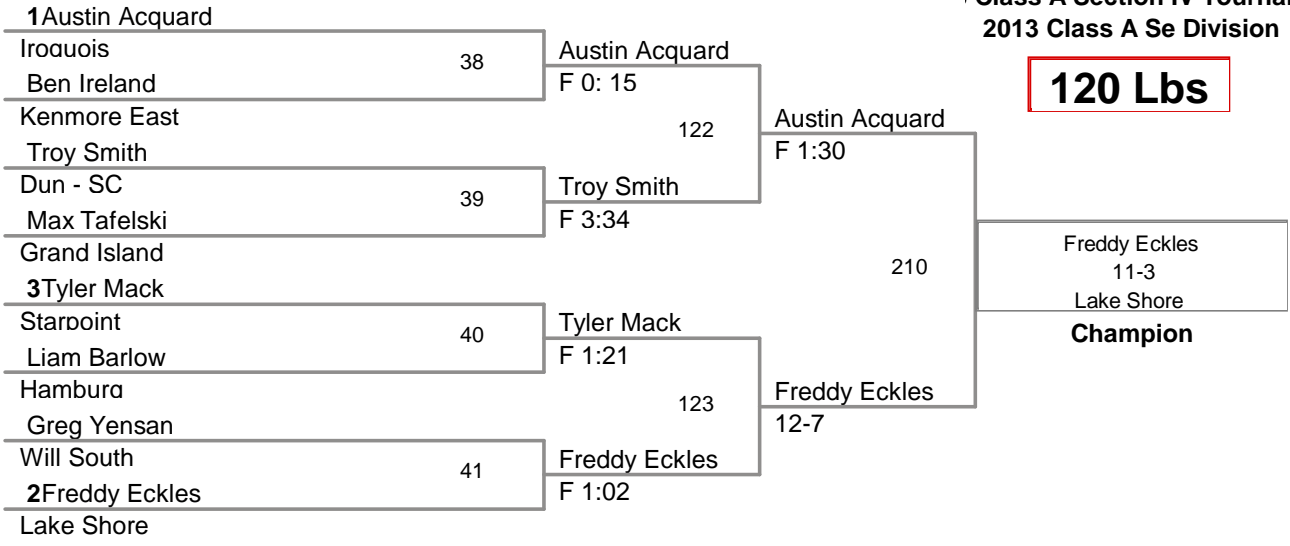

**Class A Section IV Tournan
2013 Class A Se Division**

120 Lbs