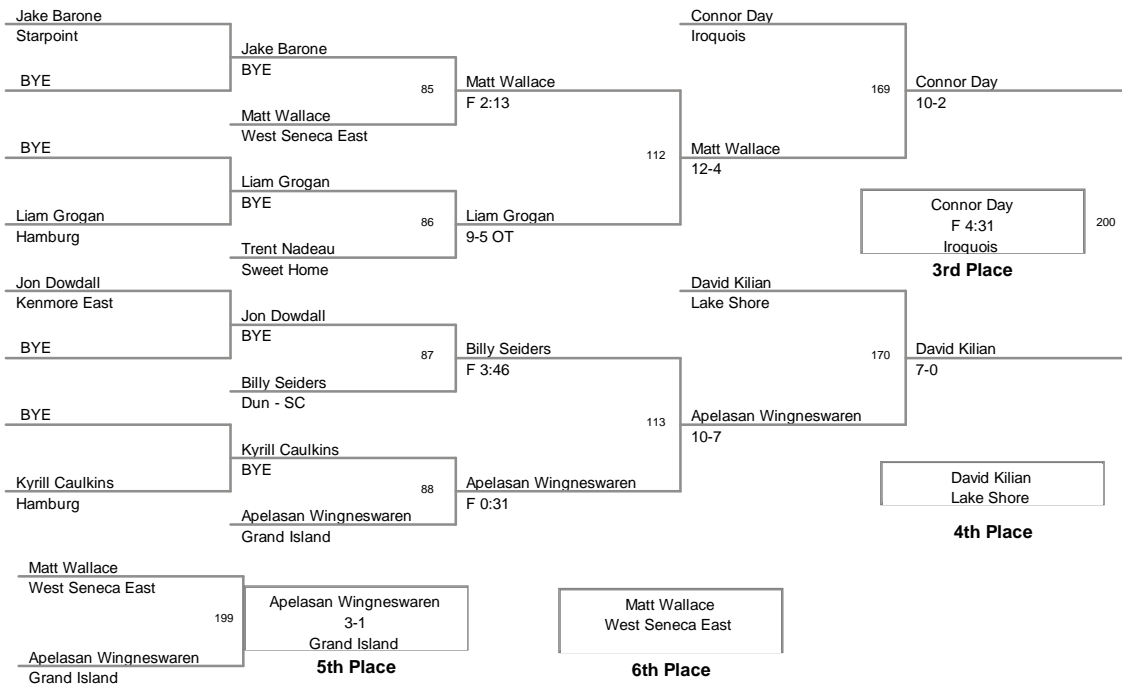

2013 Class A Section IV
Tournament

Top Team Scores (All
Scorers)

| Plc | Points | Team | CH | CONS |
|-----|--------|------------------|----|------|
| 1 | 214.5 | Lake Shore | - | - |
| 2 | 203 | Iroquois | - | - |
| 3 | 148 | Dun - SC | - | - |
| 4 | 143 | Hamburg | - | - |
| 5 | 137.5 | Grand Island | - | - |
| 6 | 127 | Kenmore East | - | - |
| 7 | 115 | Will South | - | - |
| 8 | 108 | Starpoint | - | - |
| 9 | 85 | Will East | - | - |
| 10 | 70 | Sweet Home | - | - |
| 11 | 68 | West Seneca East | - | - |

Most Outstanding Wrestler
Freddie Eckles (120 lbs.) Lake Shore

Class A Section IV Tournament
2013 Class A Se Division

99 Lbs

**Class A Section IV Tournament
2013 Class A Se Division**

106 Lbs

Class A Section IV Tourna
2013 Class A Se Division