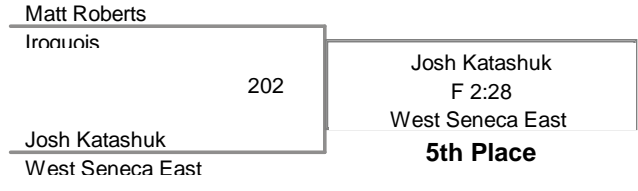

Most Outstanding Wrestler
Freddie Eckles (120 lbs.) Lake Shore

Class A Section IV Tournament
2013 Class A Se Division

99 Lbs

**Class A Section IV Tournament
2013 Class A Se Division**

106 Lbs

Class A Section IV Tourna
2013 Class A Se Division