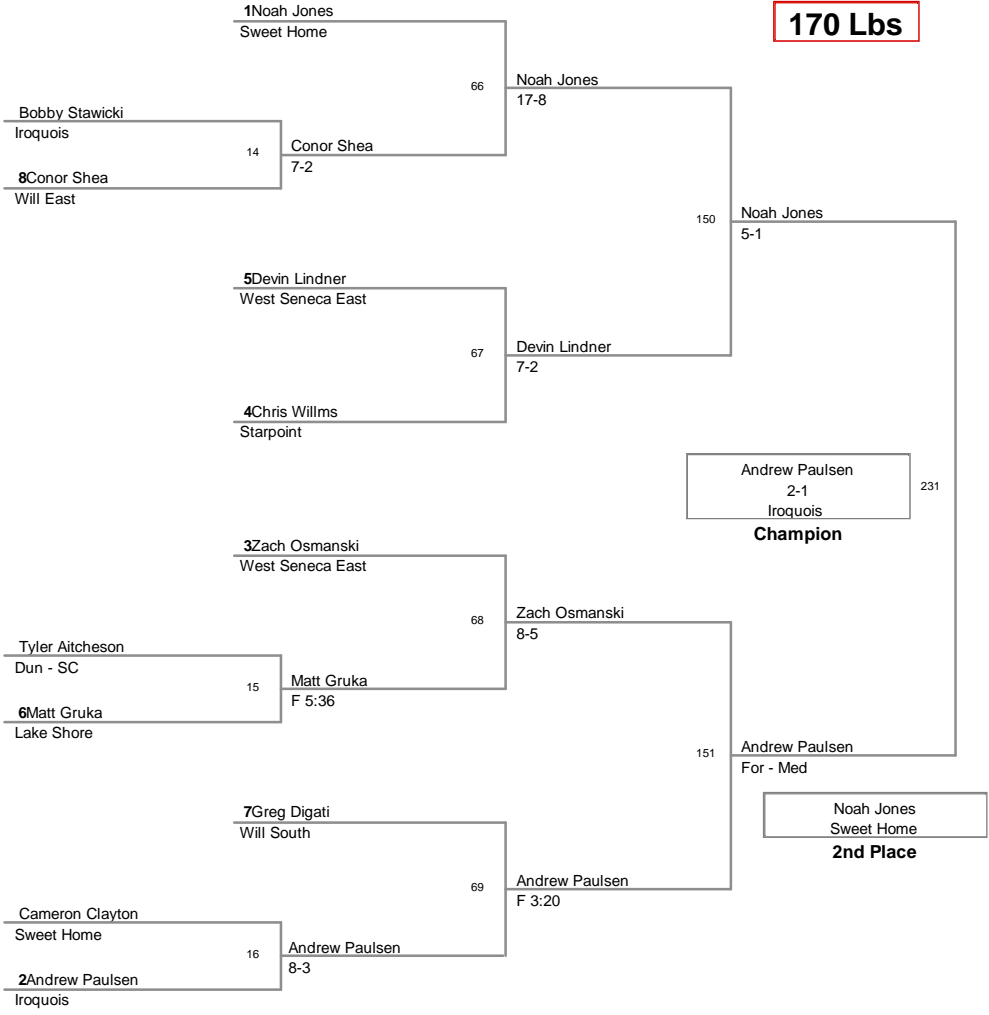

Class A Section IV Tournament
2013 Class A Se Division

170 Lbs