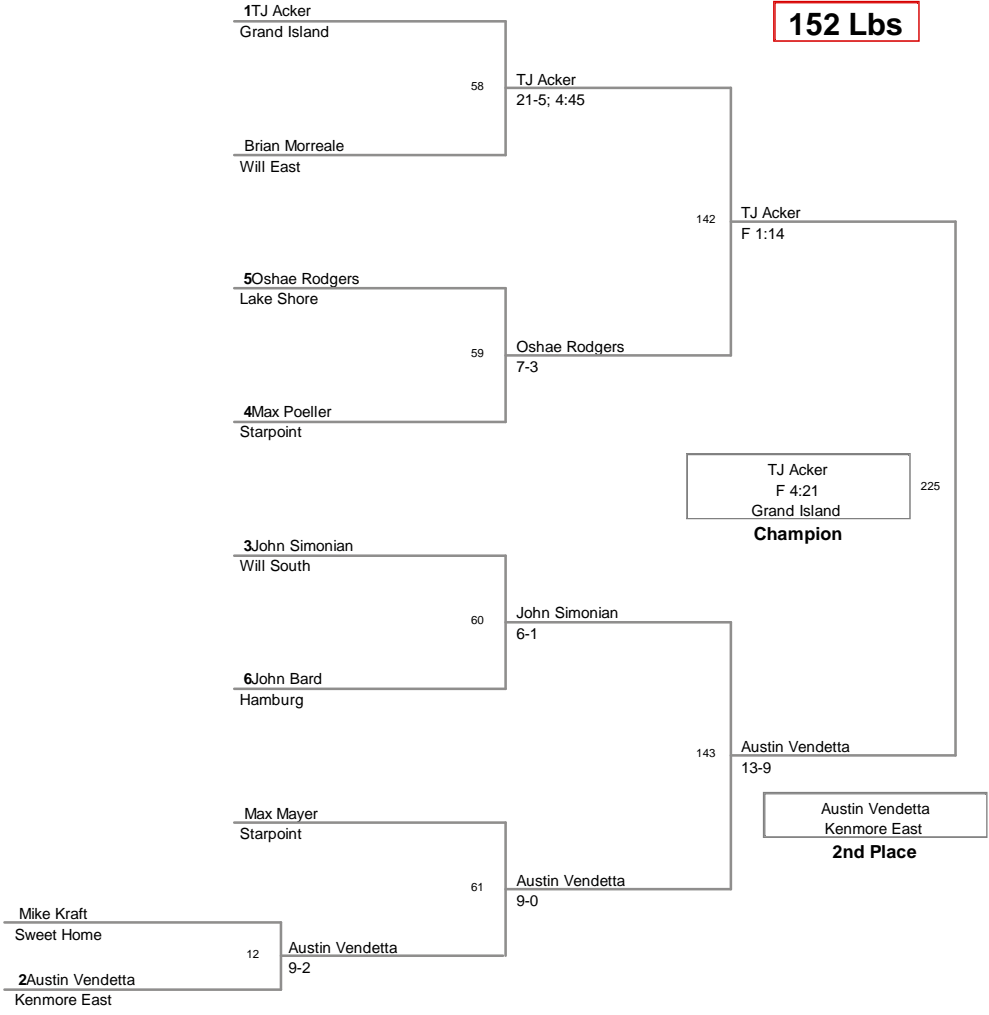

Most Outstanding Wrestler
Freddie Eckles (120 lbs.) Lake Shore

Class A Section IV Tournament
2013 Class A Se Division

99 Lbs

**Class A Section IV Tournament
2013 Class A Se Division**

106 Lbs

Class A Section IV Tourna
2013 Class A Se Division

138 Lbs

Class A Section IV Tourna
2013 Class A Se Division

145 Lbs

Class A Section IV Tournament
2013 Class A Se Division

152 Lbs

Class A Section IV Tourna
2013 Class A Se Division

160 Lbs

Class A Section IV Tournament
2013 Class A Se Division