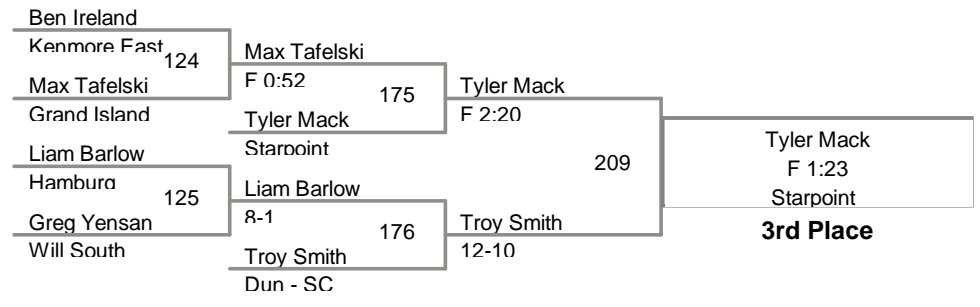

**Class A Section IV Tournan
2013 Class A Se Division**

120 Lbs