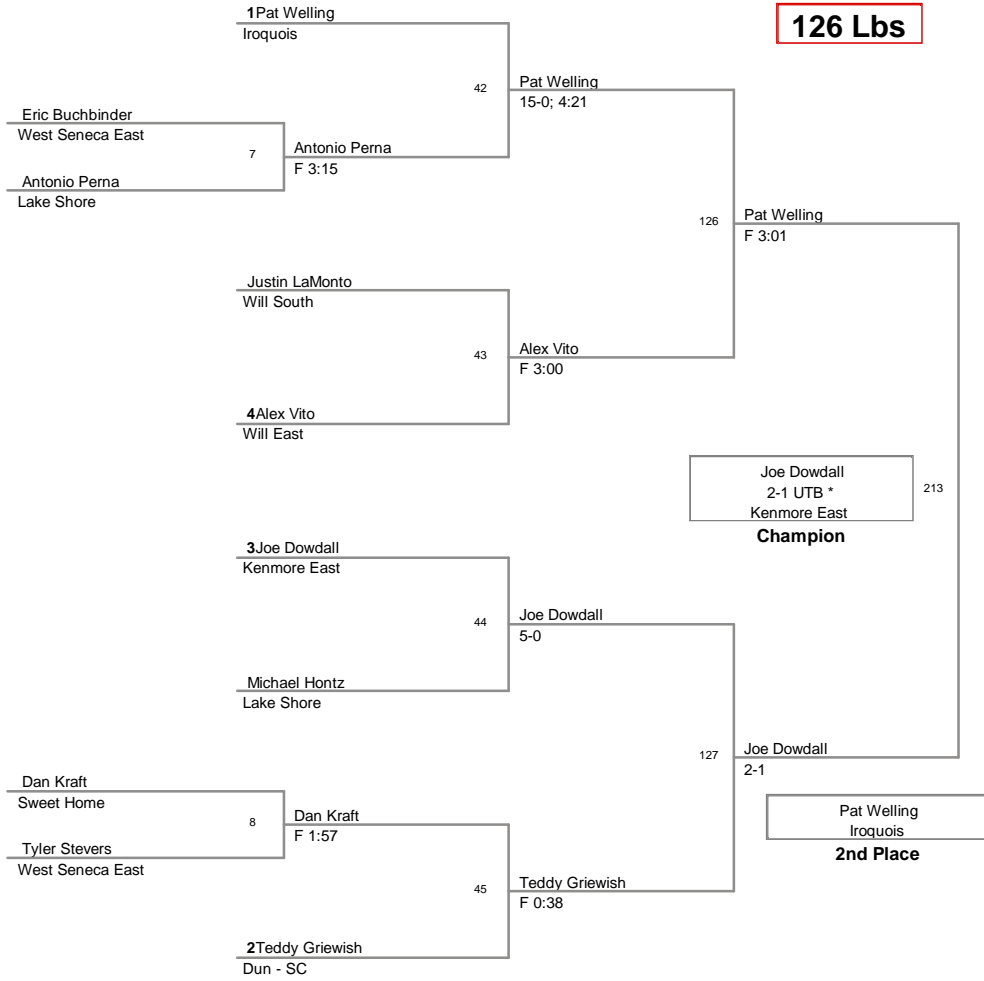

Most Outstanding Wrestler
Freddie Eckles (120 lbs.) Lake Shore

Class A Section IV Tournament
2013 Class A Se Division

99 Lbs

**Class A Section IV Tournament
2013 Class A Se Division**

106 Lbs

Class A Section IV Tourna
2013 Class A Se Division

113 Lbs

**Class A Section IV Tournan
2013 Class A Se Division**

120 Lbs

Class A Section IV Tourna
2013 Class A Se Division

126 Lbs

**Class A Section IV Tournament
2013 Class A Se Division**

132 Lbs

Class A Section IV Tourna
2013 Class A Se Division