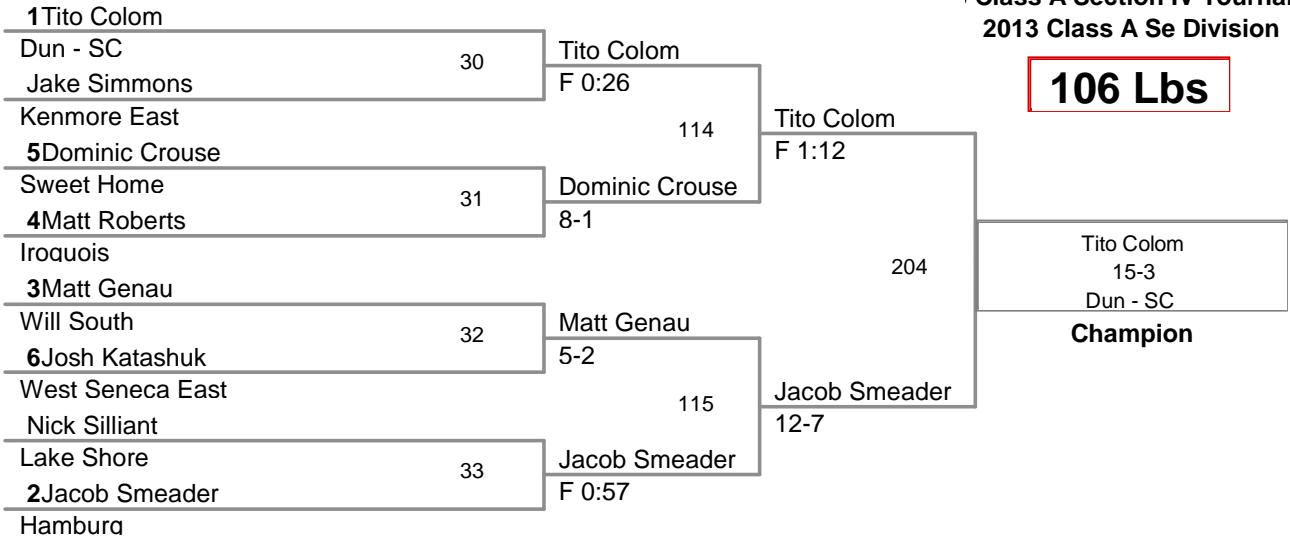

2013 Class A Section IV
Tournament

Top Team Scores (All
Scorers)

| Plc | Points | Team | CH | CONS |
|-----|--------|------------------|----|------|
| 1 | 214.5 | Lake Shore | - | - |
| 2 | 203 | Iroquois | - | - |
| 3 | 148 | Dun - SC | - | - |
| 4 | 143 | Hamburg | - | - |
| 5 | 137.5 | Grand Island | - | - |
| 6 | 127 | Kenmore East | - | - |
| 7 | 115 | Will South | - | - |
| 8 | 108 | Starpoint | - | - |
| 9 | 85 | Will East | - | - |
| 10 | 70 | Sweet Home | - | - |
| 11 | 68 | West Seneca East | - | - |

Most Outstanding Wrestler
Freddie Eckles (120 lbs.) Lake Shore

Class A Section IV Tournament
2013 Class A Se Division

99 Lbs

**Class A Section IV Tournament
2013 Class A Se Division**

106 Lbs

Class A Section IV Tourna
2013 Class A Se Division