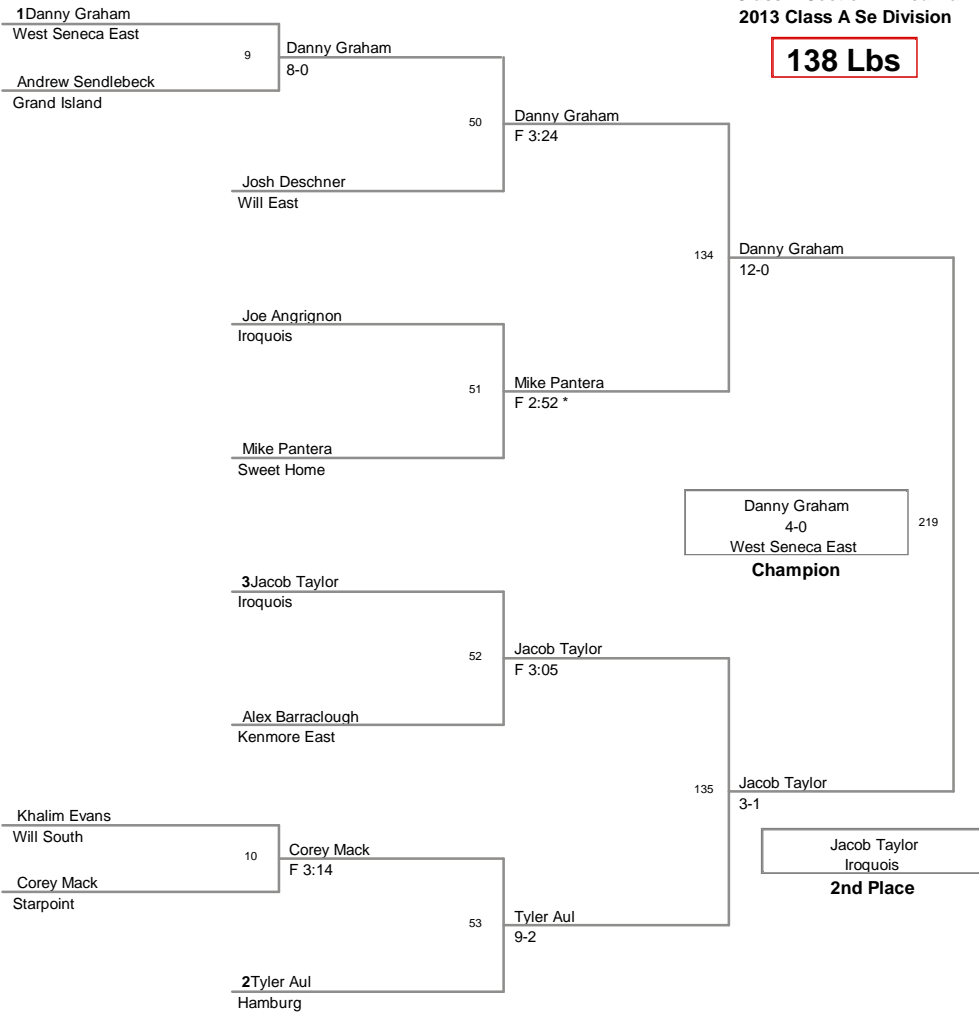

Class A Section IV Tourna
2013 Class A Se Division

138 Lbs