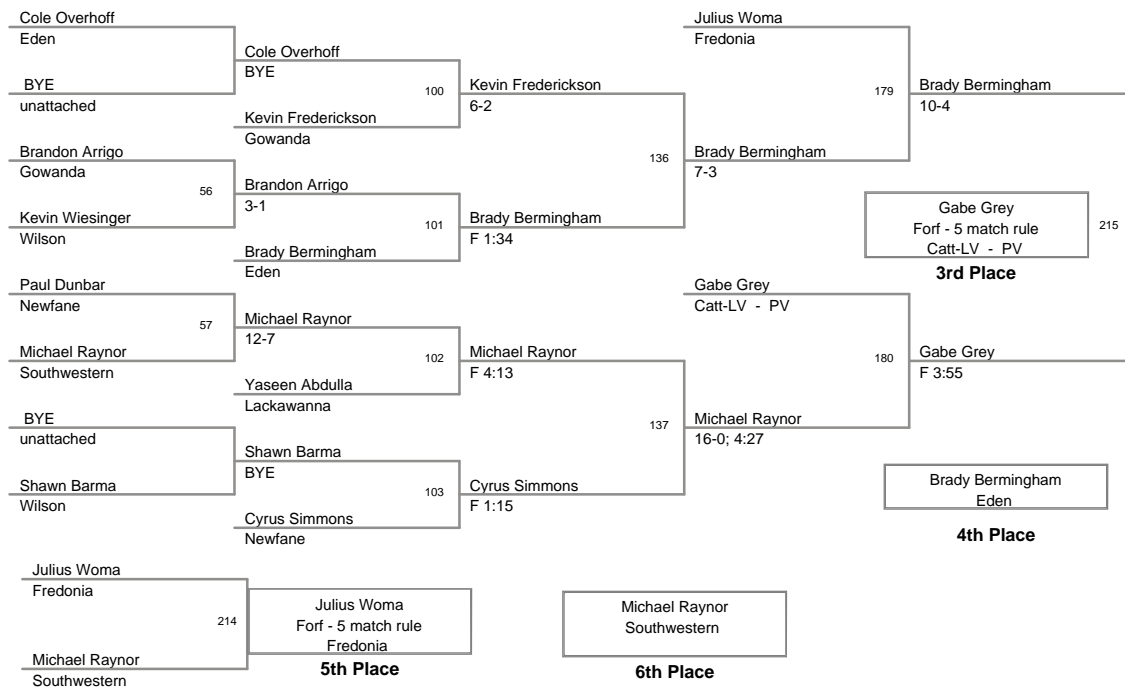

2013 Section 6 Class C
2013 Section 6 Division

132 Lbs