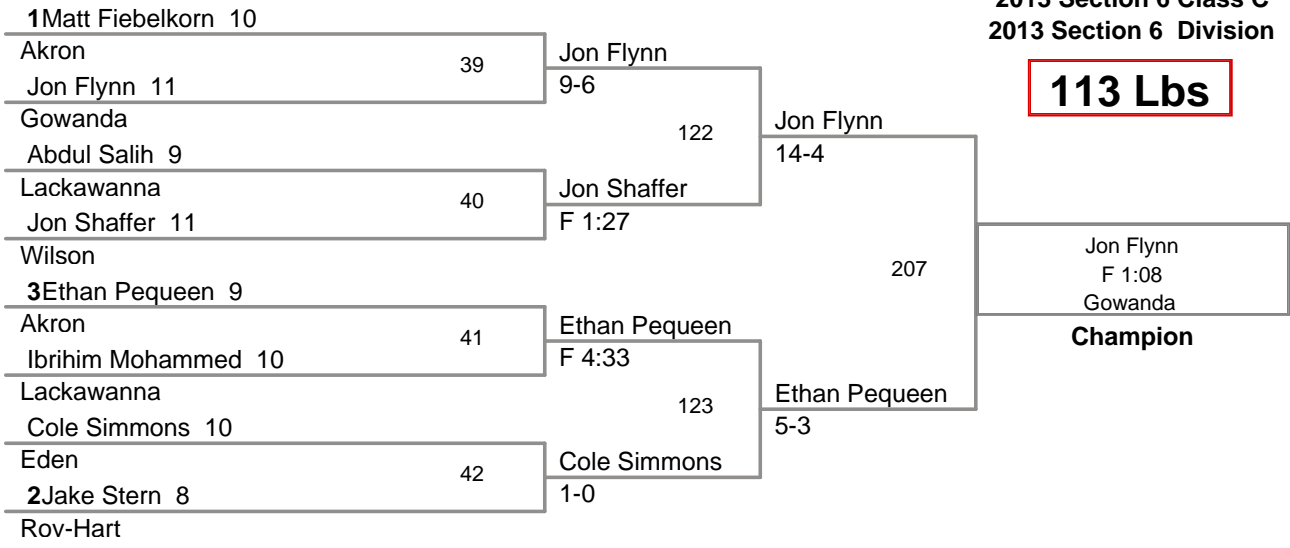

2013 Section 6 Class C
2013 Section 6 Division

113 Lbs