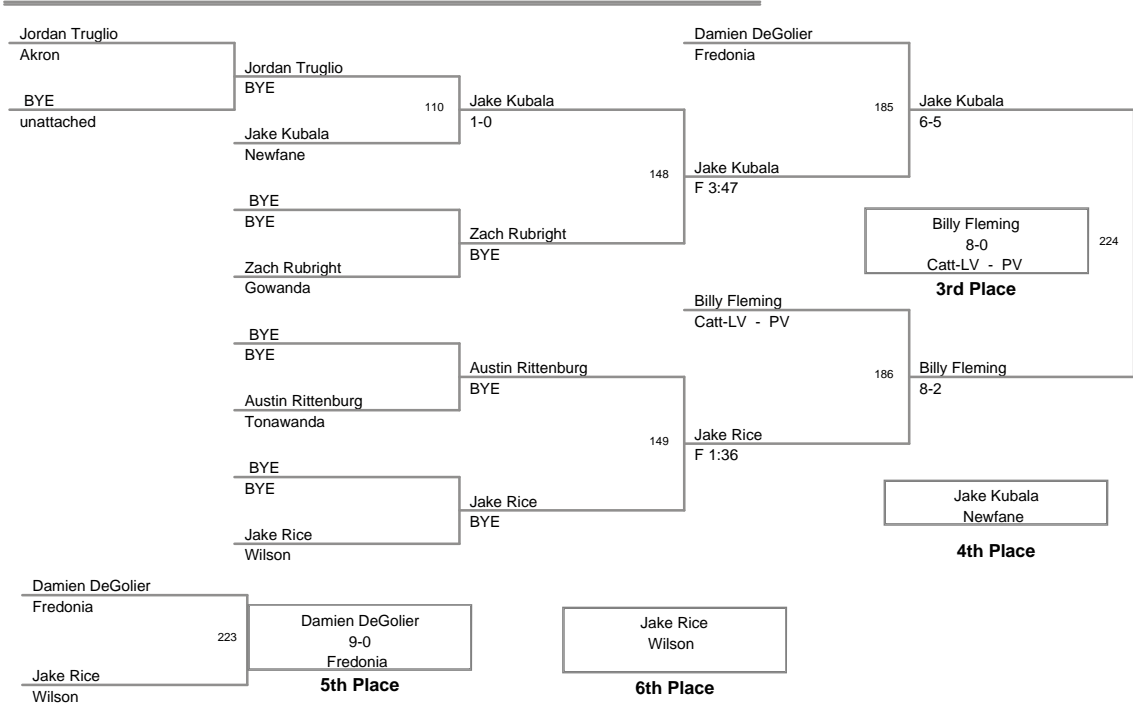

2013 Section 6 Class C
2013 Section 6 Division

152 Lbs