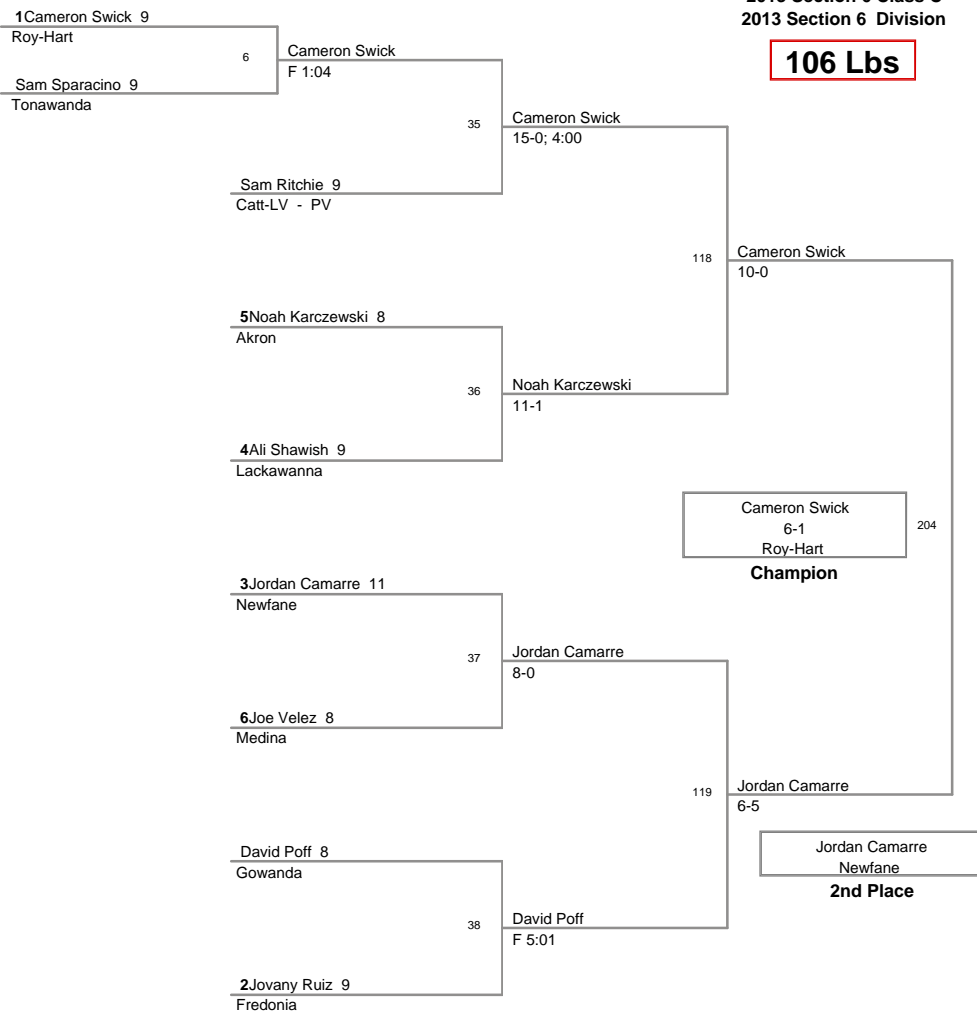

2013 Section 6 Class C
2013 Section 6 Division

106 Lbs