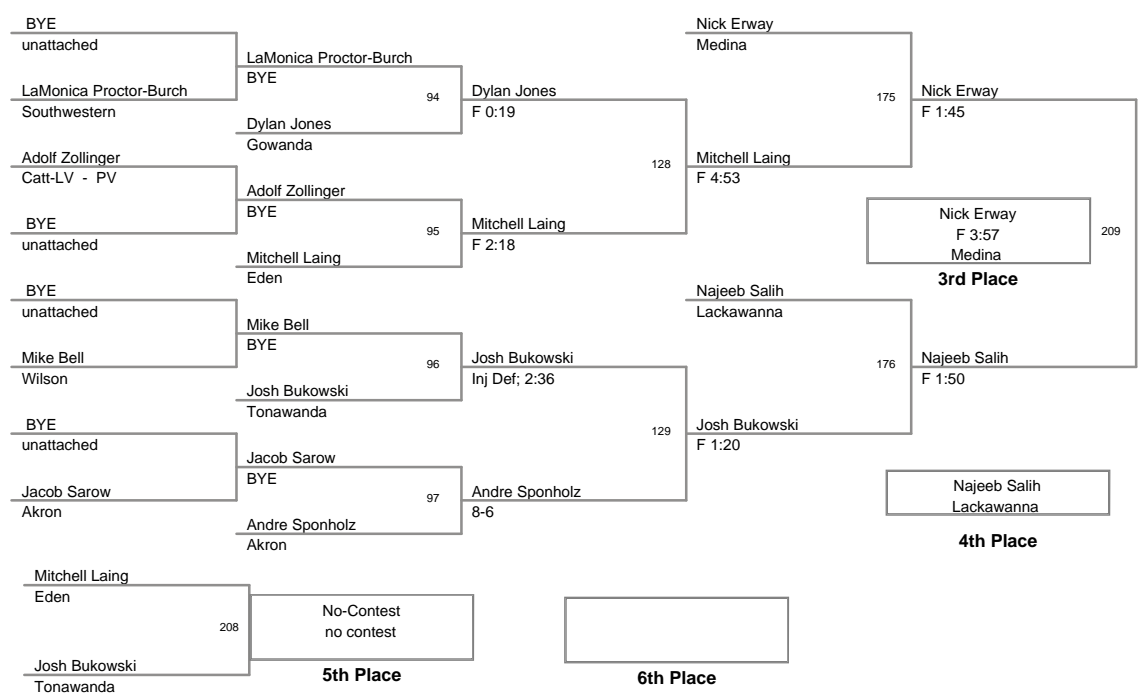

2013 Section 6 Class C
2013 Section 6 Division

120 Lbs