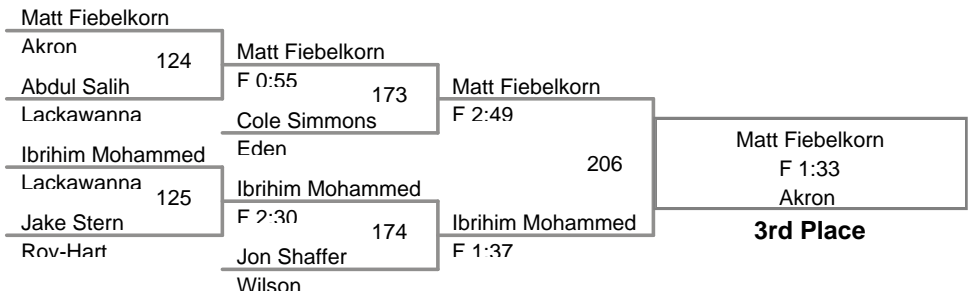

2013 Section 6 Class C
2013 Section 6 Division

113 Lbs