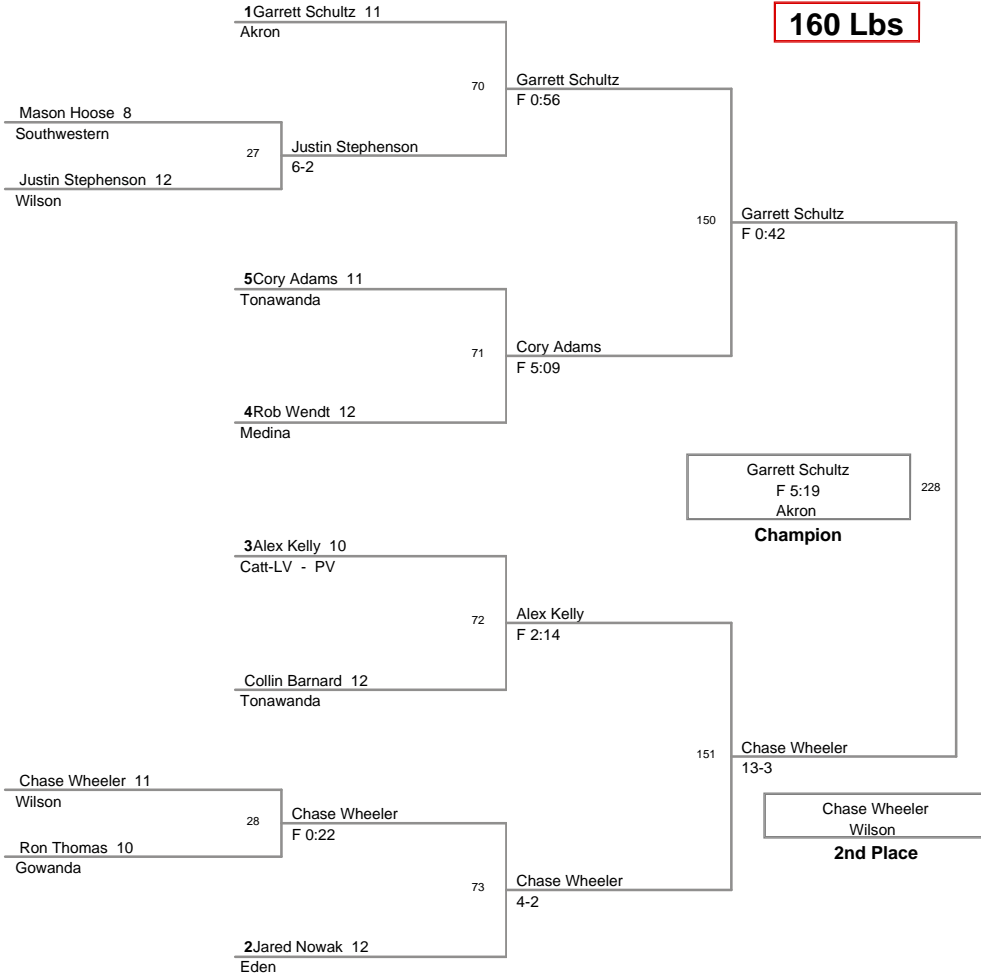

2013 Section 6 Class C
2013 Section 6 Division

160 Lbs