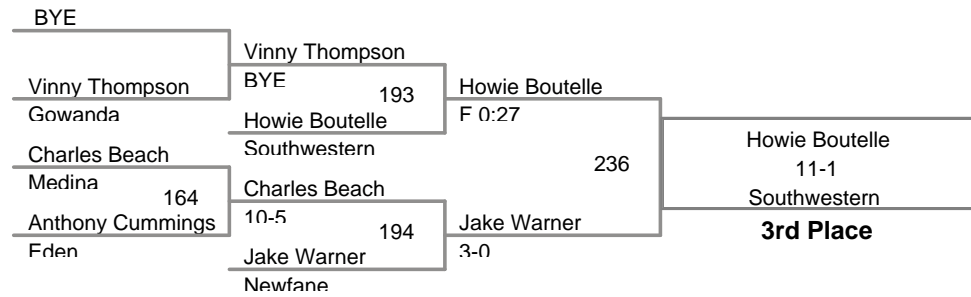

2013 Section 6 Class C
2013 Section 6 Division

195 Lbs