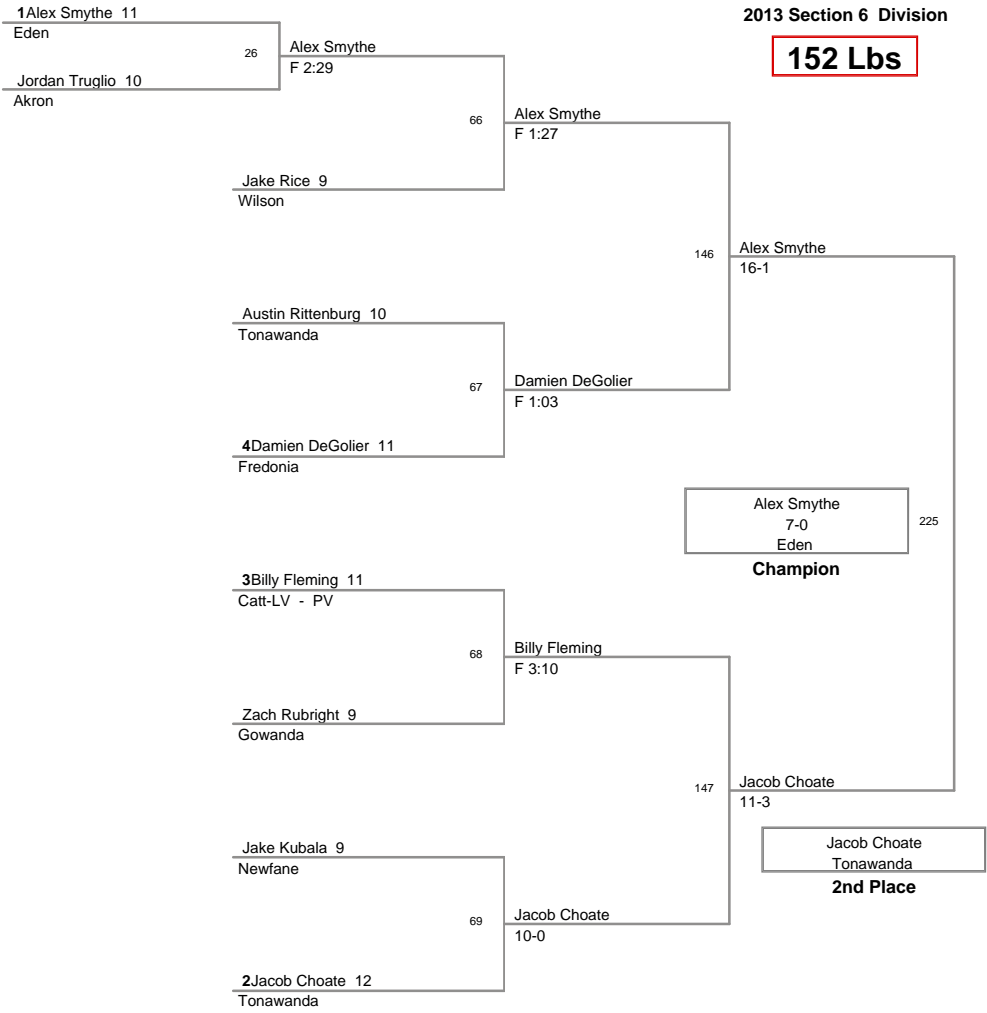

2013 Section 6 Class C
2013 Section 6 Division

152 Lbs