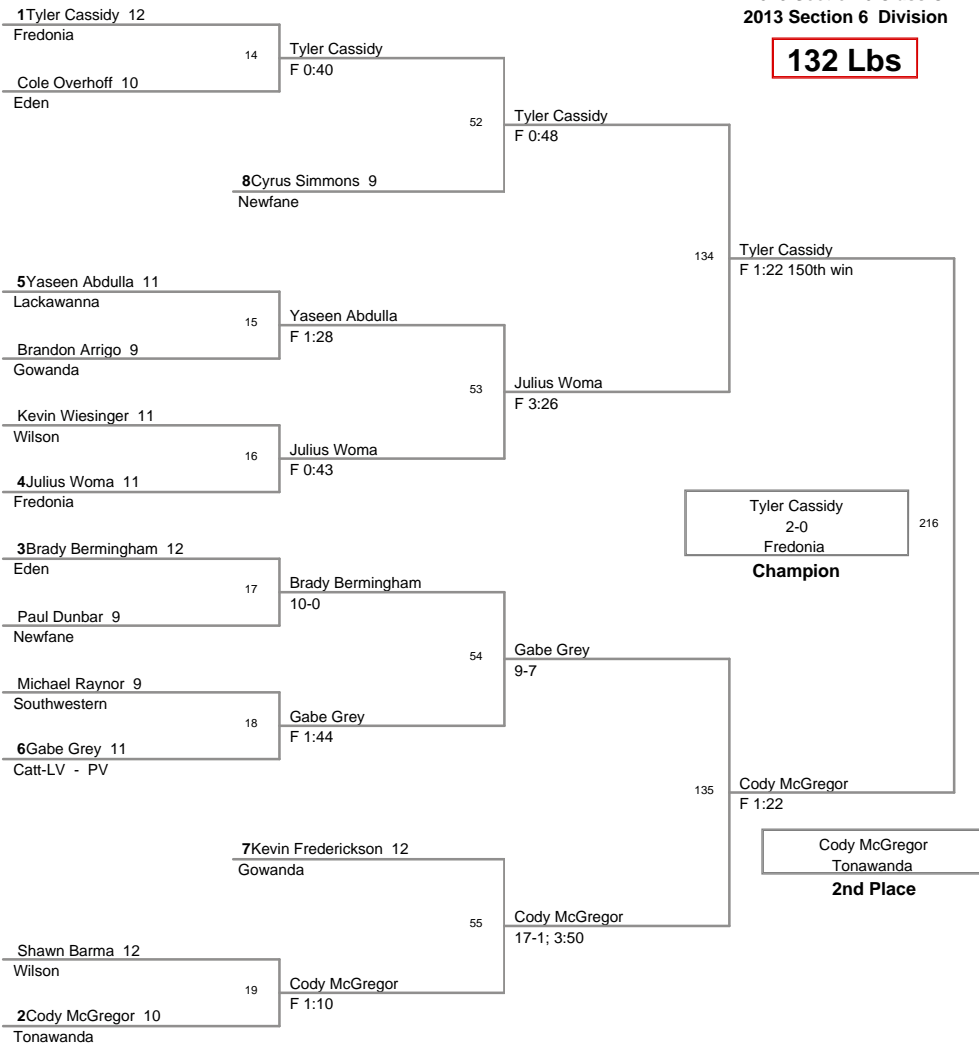

2013 Section 6 Class C
2013 Section 6 Division

132 Lbs