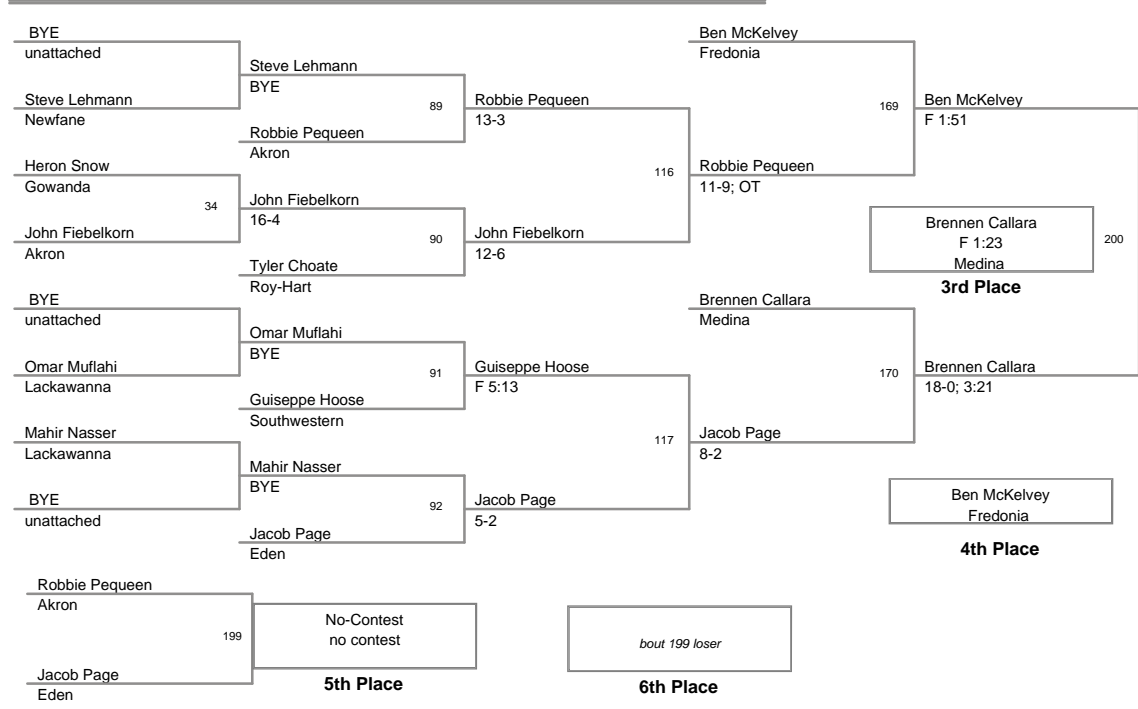

2013 Section 6 Class C
2013 Section 6 Division

99 Lbs