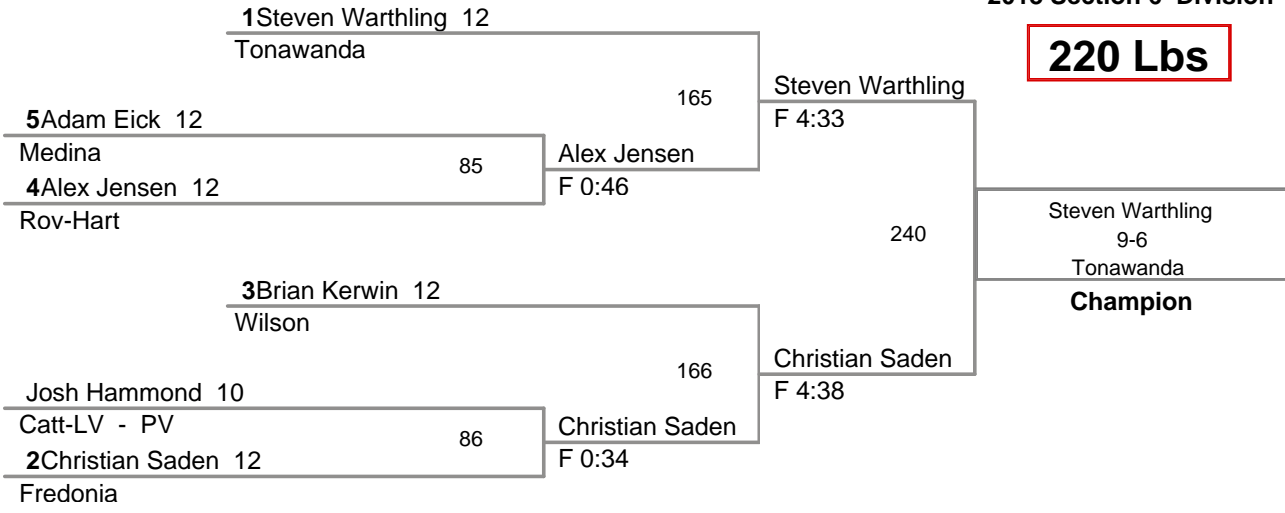

2013 Section 6 Class C
2013 Section 6 Division

220 Lbs