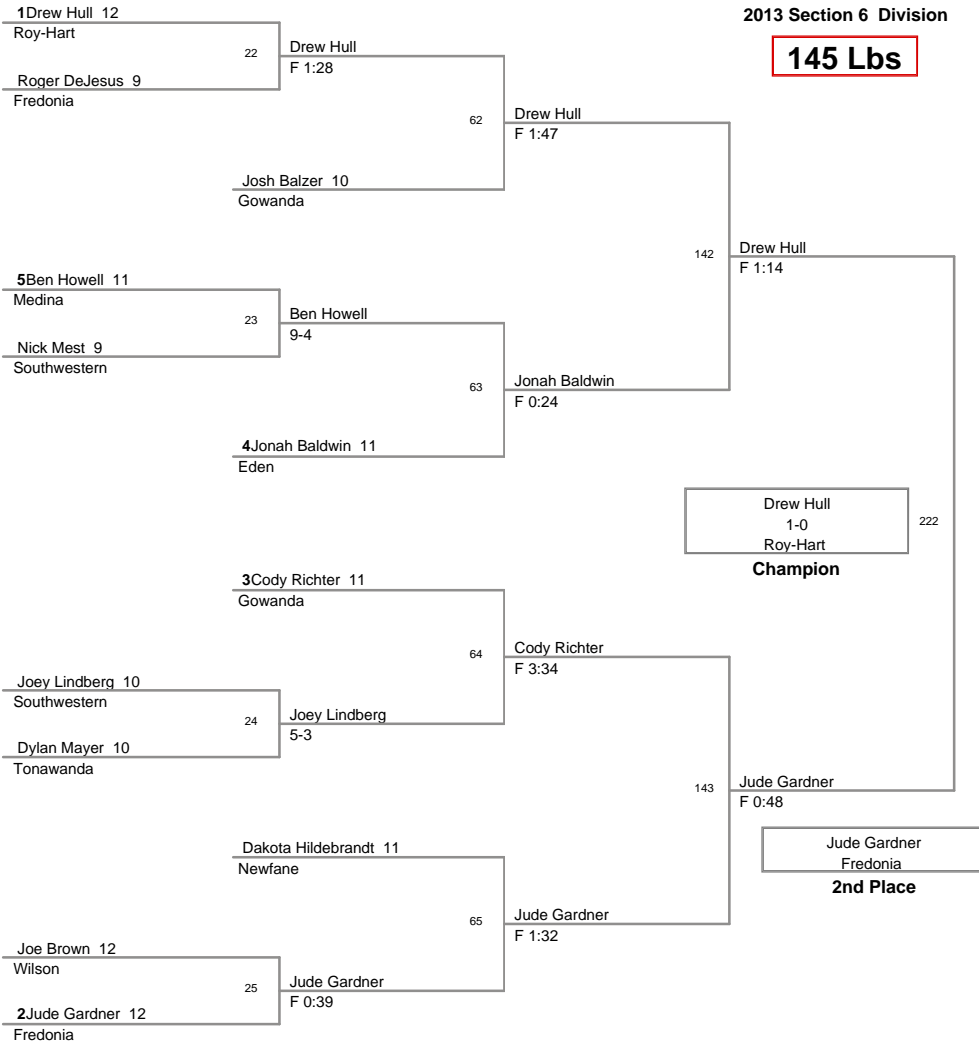

2013 Section 6 Class C
2013 Section 6 Division

145 Lbs