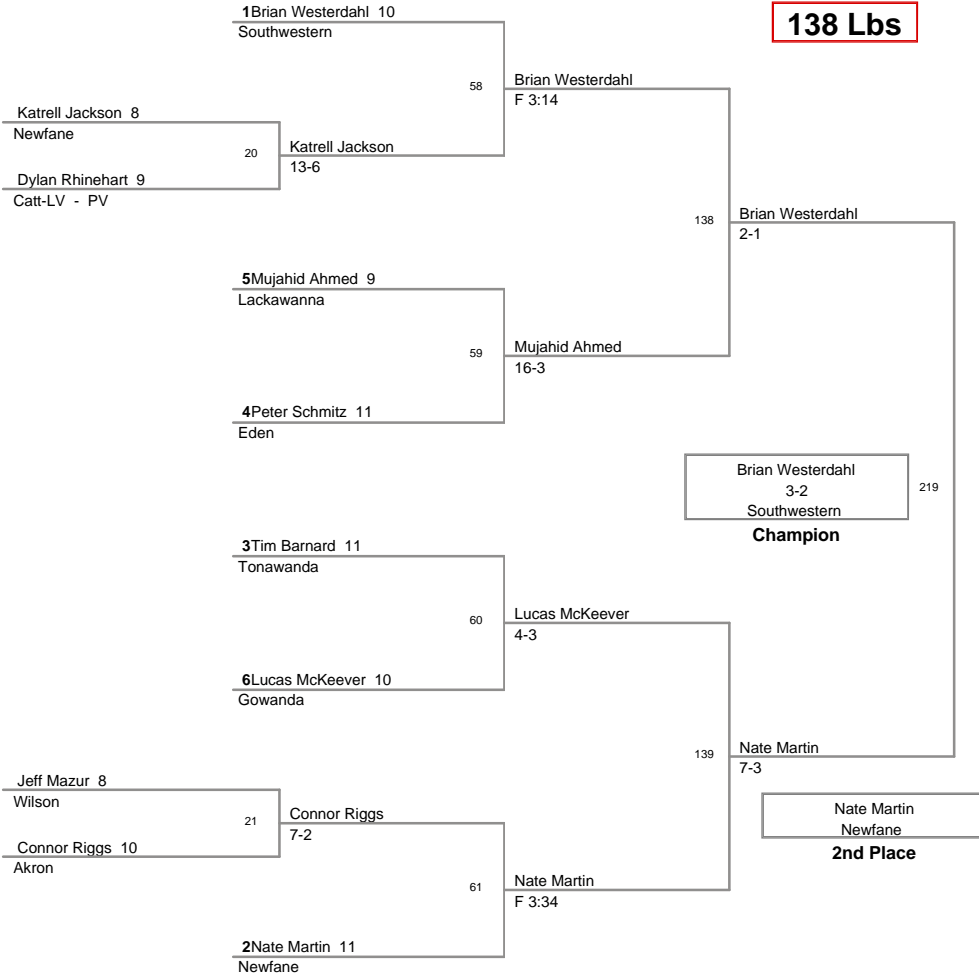

2013 Section 6 Class C
2013 Section 6 Division

138 Lbs