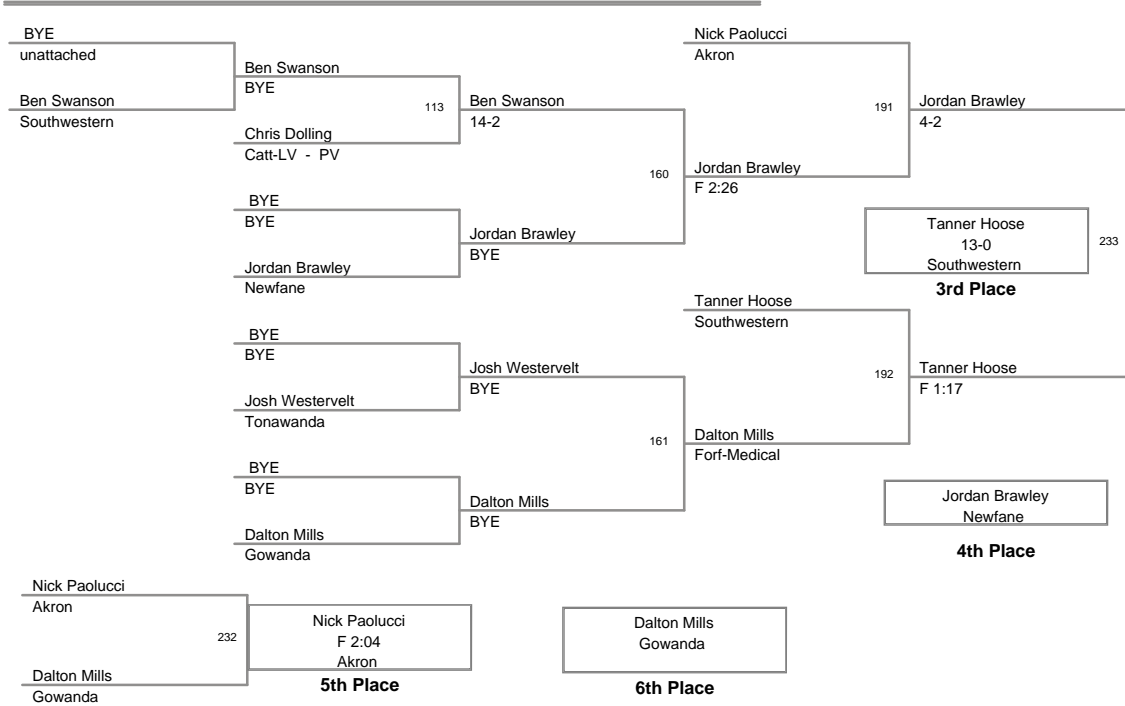

2013 Section 6 Class C
2013 Section 6 Division

182 Lbs