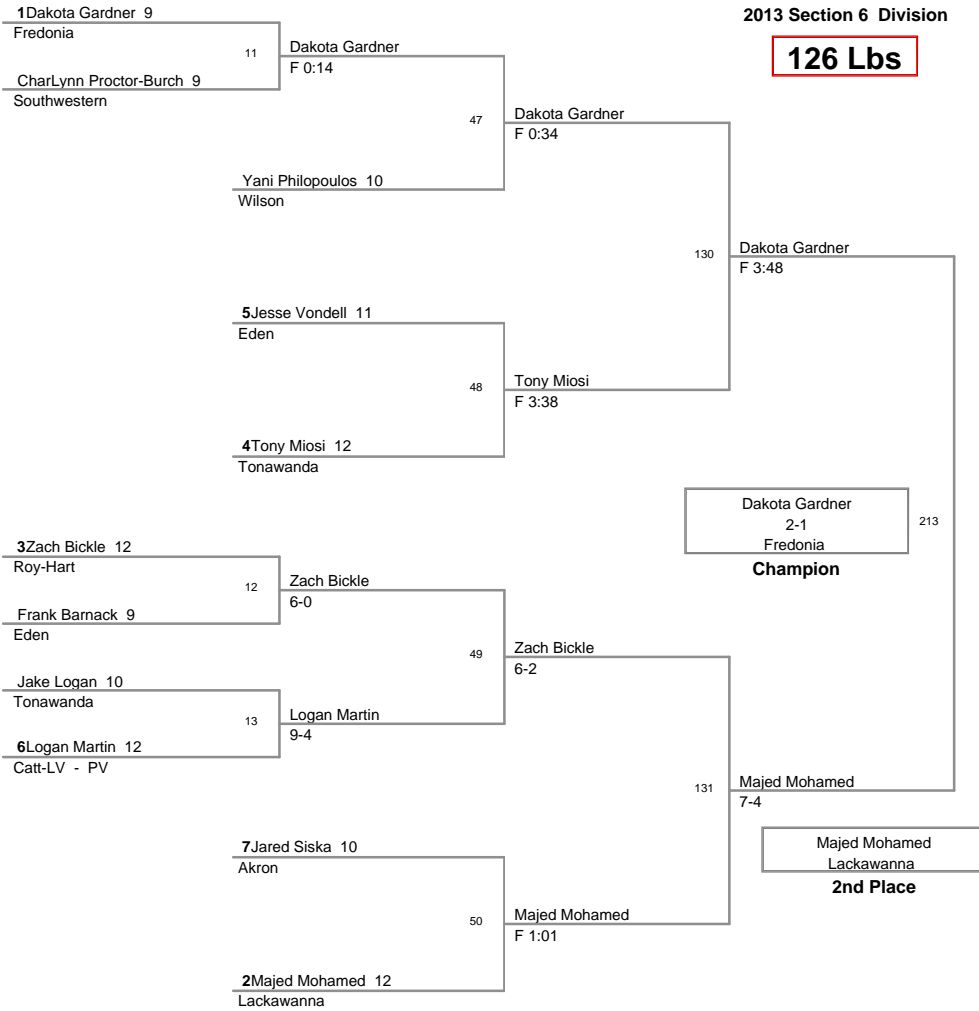

2013 Section 6 Class C
2013 Section 6 Division

126 Lbs