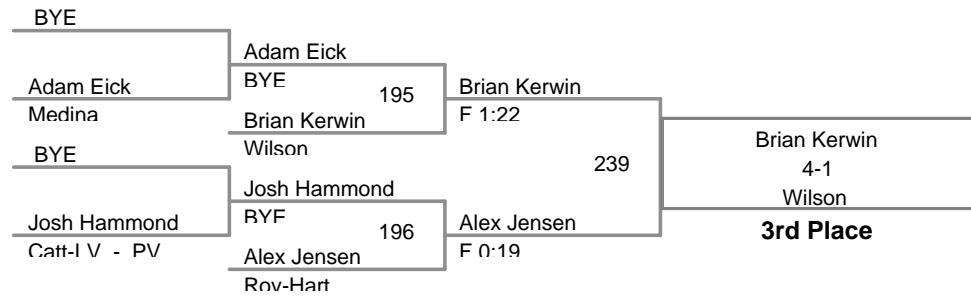

2013 Section 6 Class C
2013 Section 6 Division

220 Lbs