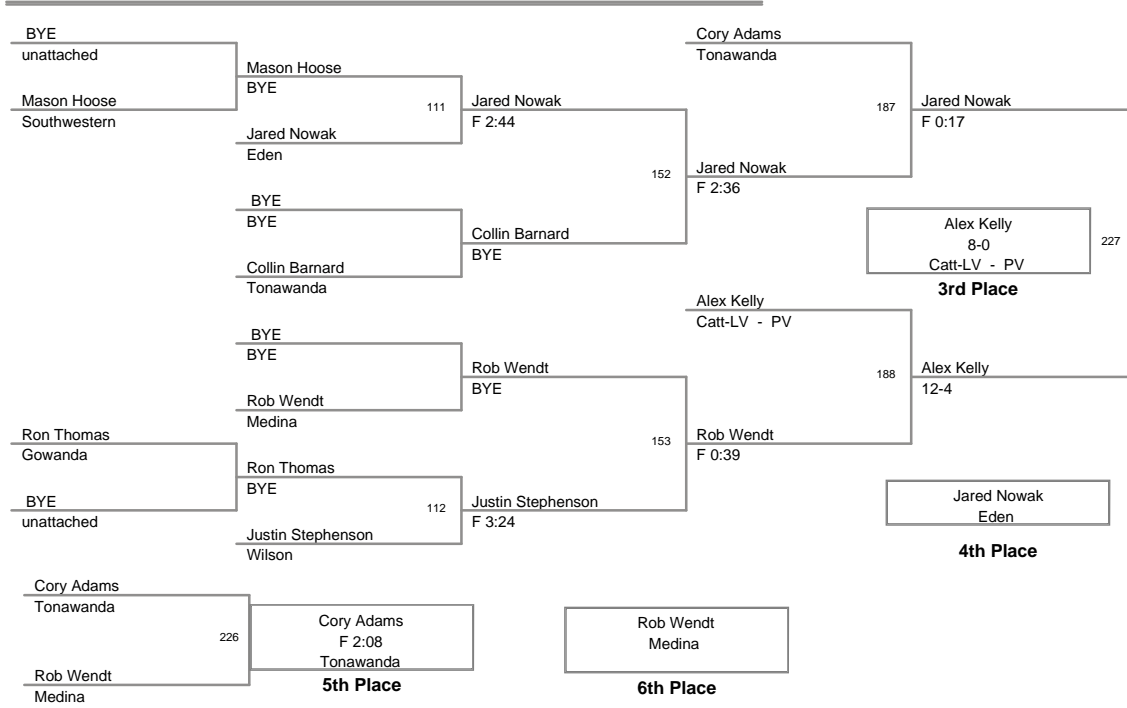

2013 Section 6 Class C
2013 Section 6 Division

160 Lbs