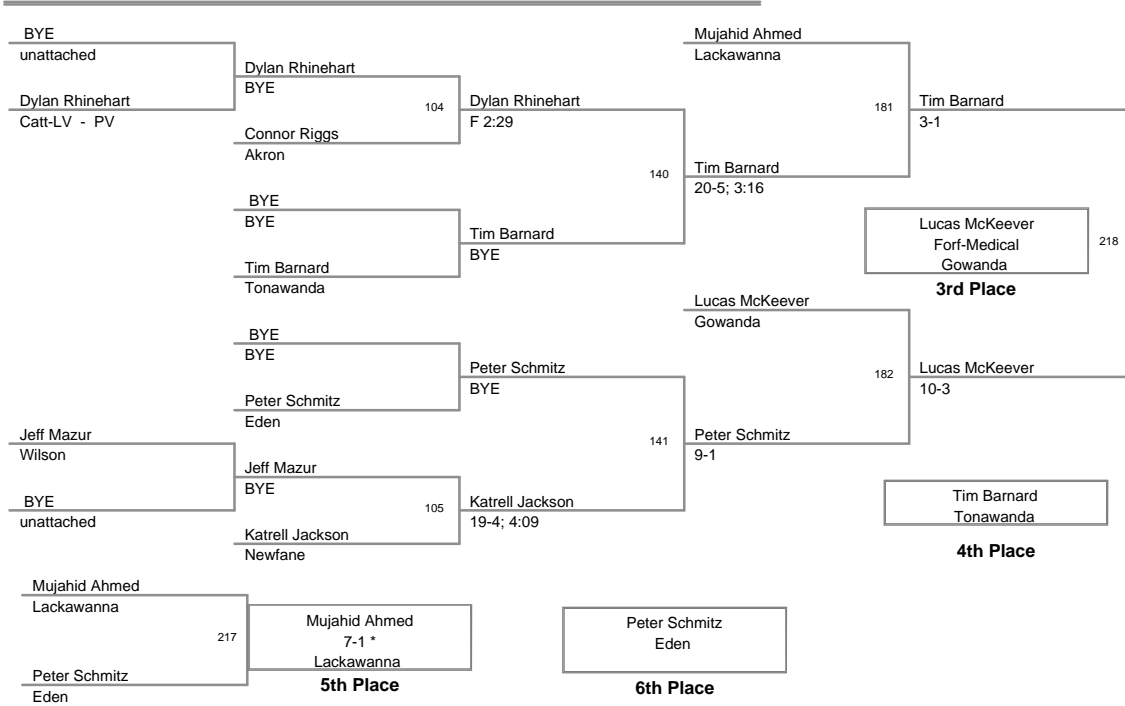

2013 Section 6 Class C
2013 Section 6 Division

138 Lbs