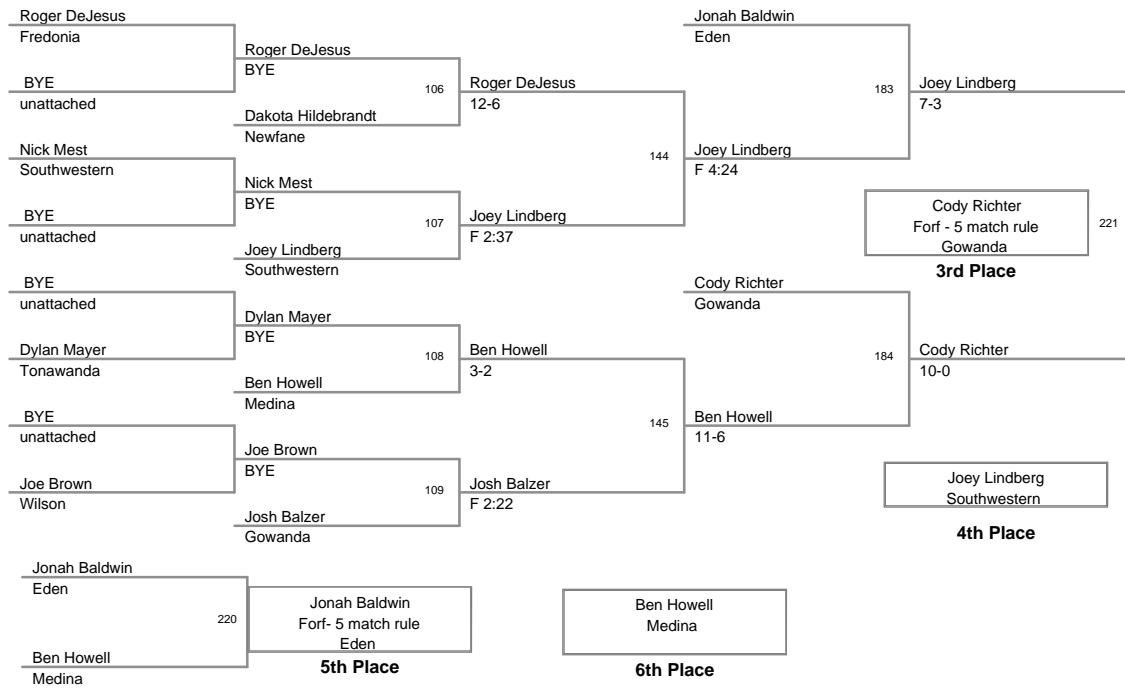

2013 Section 6 Class C
2013 Section 6 Division

145 Lbs