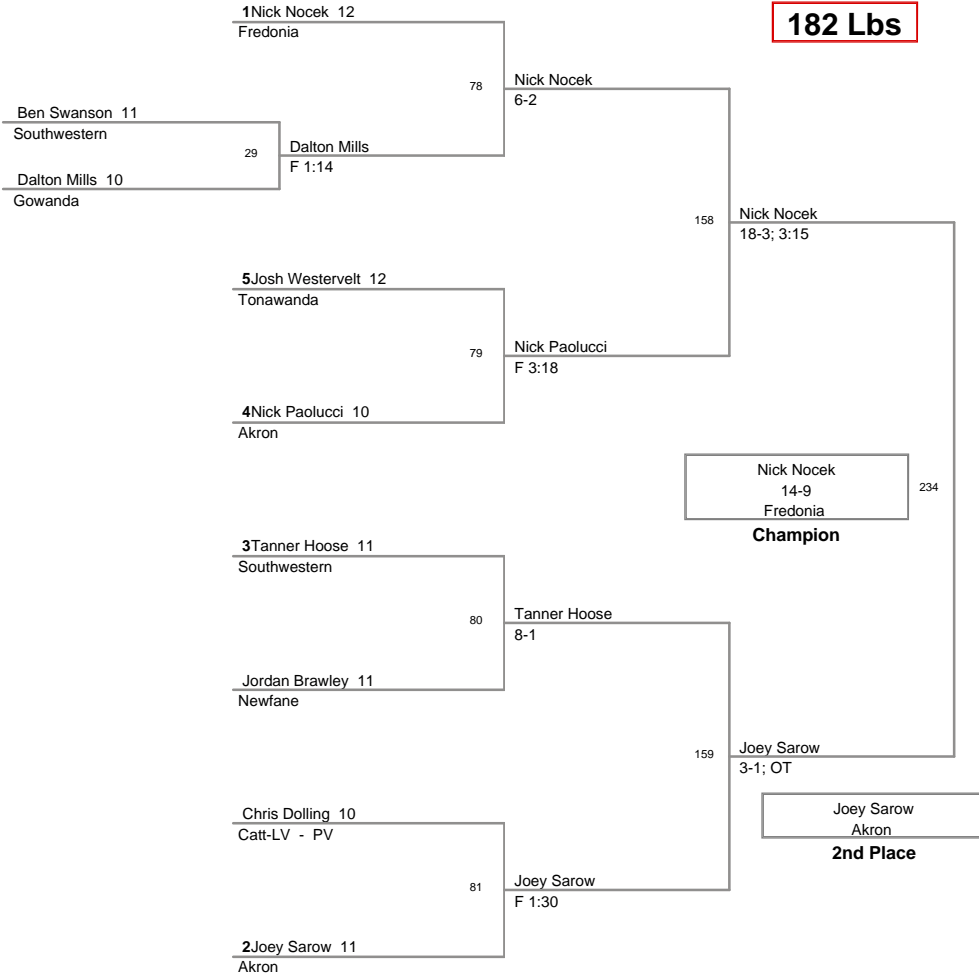

2013 Section 6 Class C
2013 Section 6 Division

182 Lbs