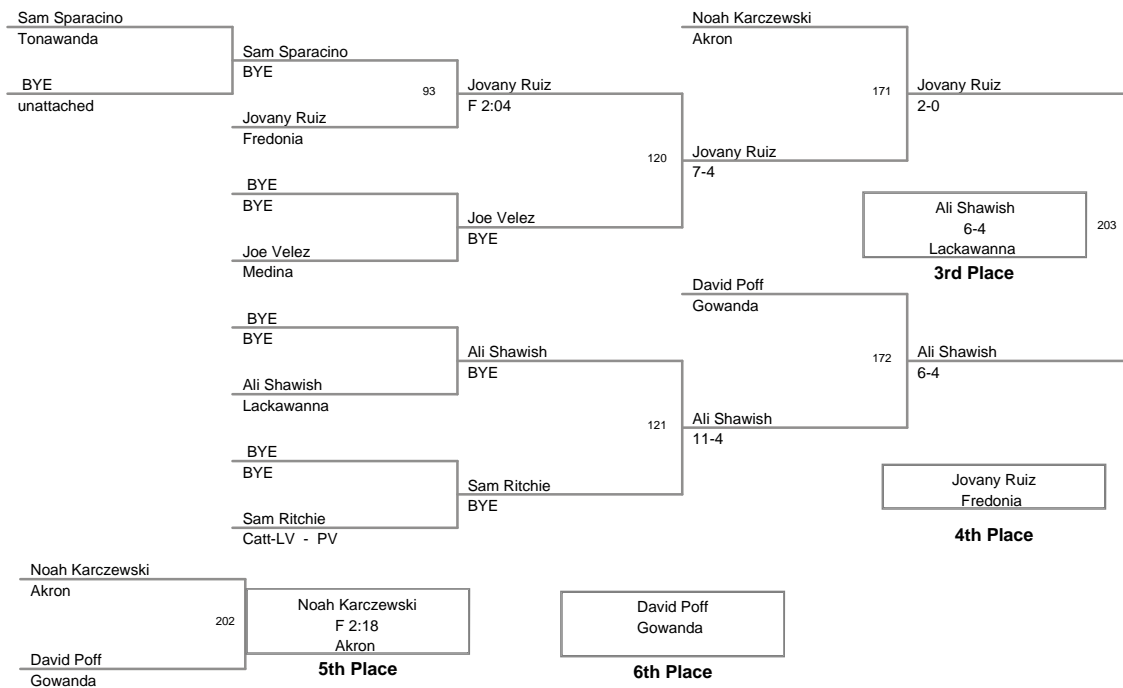

2013 Section 6 Class C
2013 Section 6 Division

106 Lbs