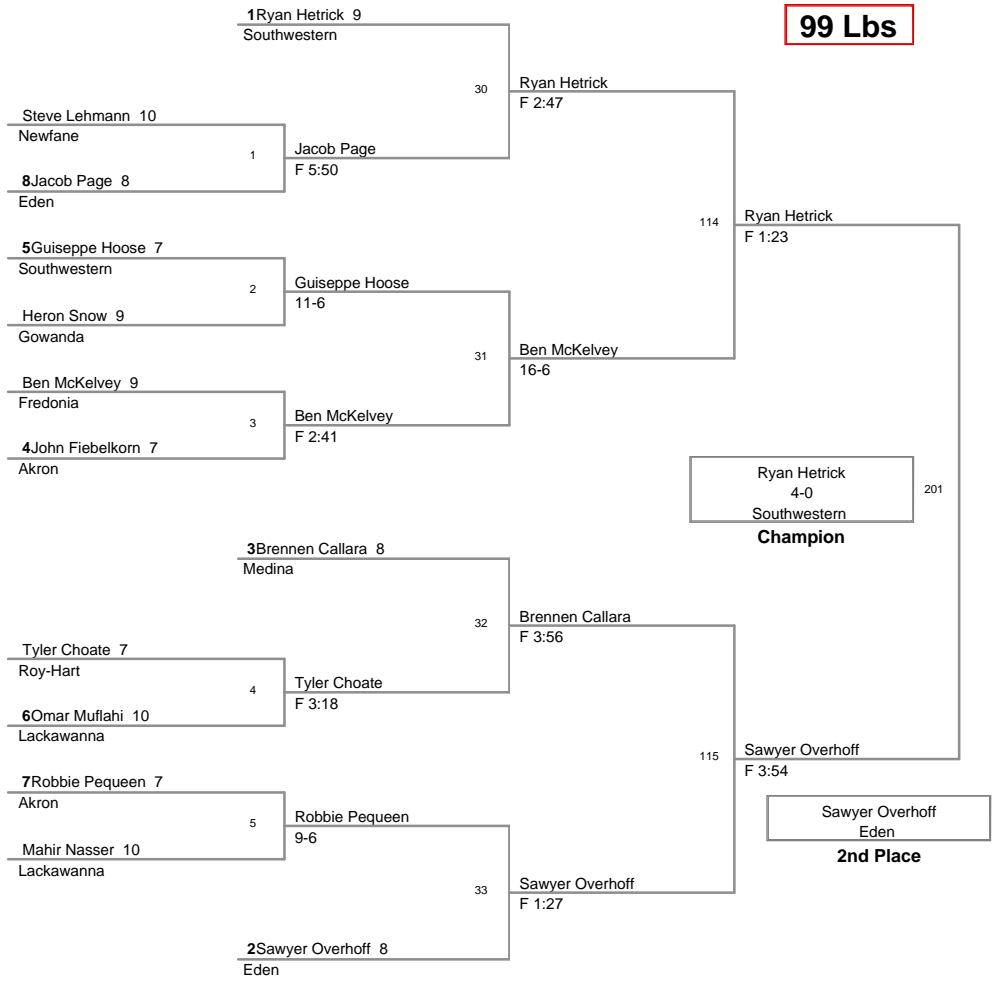

2013 Section 6 Class C
2013 Section 6 Division

99 Lbs