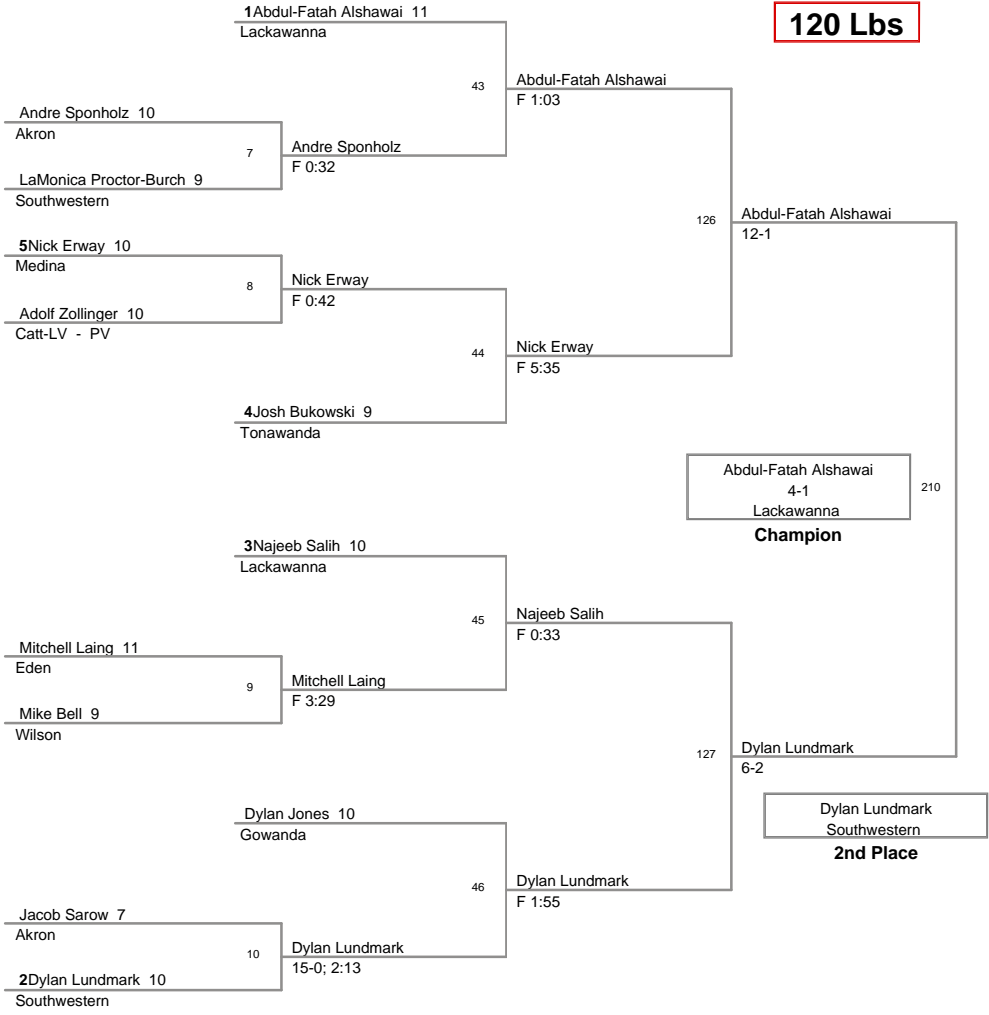

2013 Section 6 Class C
2013 Section 6 Division

120 Lbs