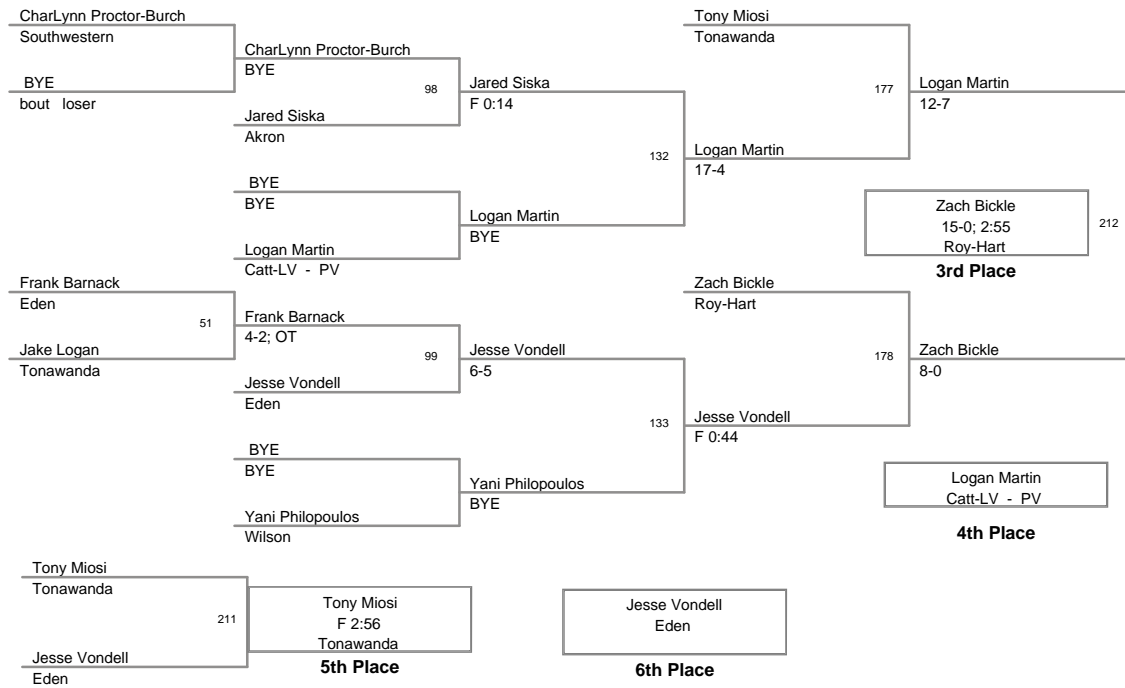

2013 Section 6 Class C
2013 Section 6 Division

126 Lbs