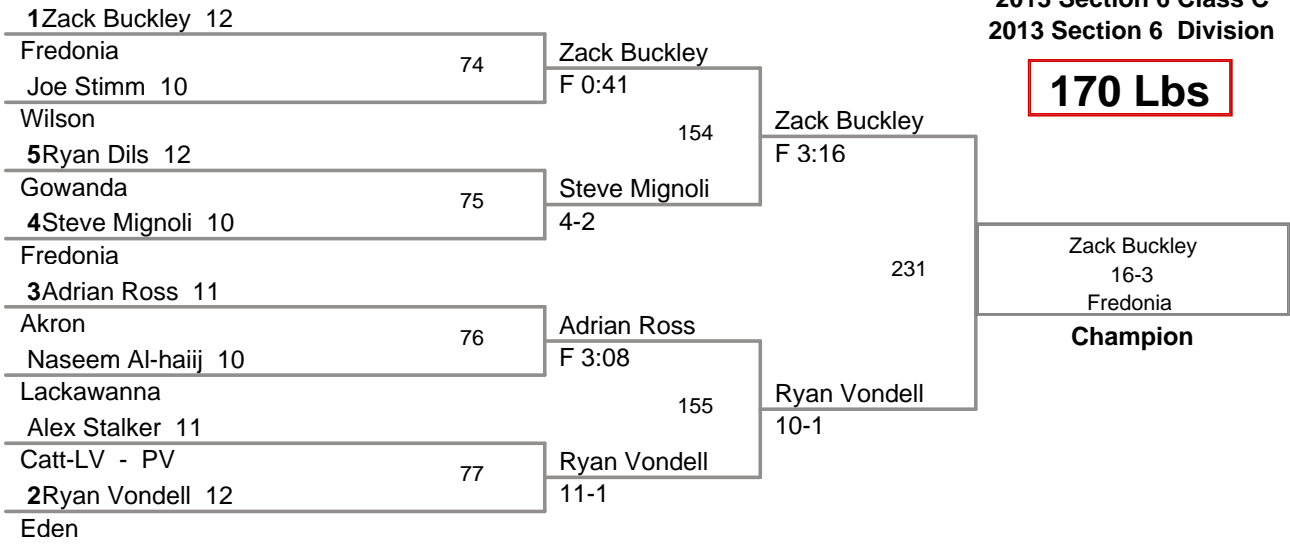

2013 Section 6 Class C
2013 Section 6 Division

170 Lbs