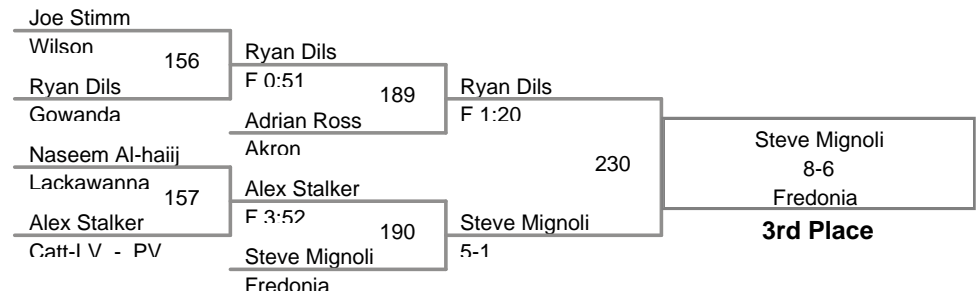

2013 Section 6 Class C
2013 Section 6 Division

170 Lbs