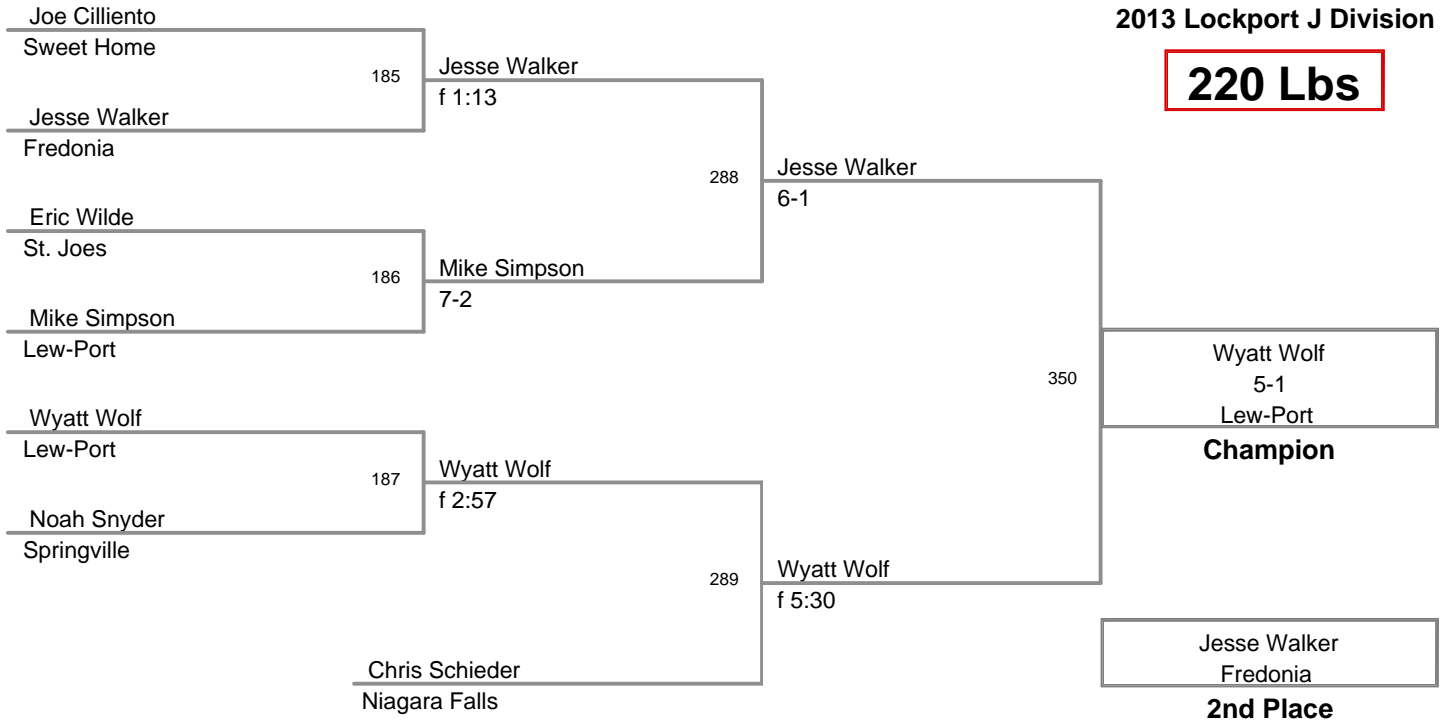

2013 Lockport JV
2013 Lockport J Division

220 Lbs