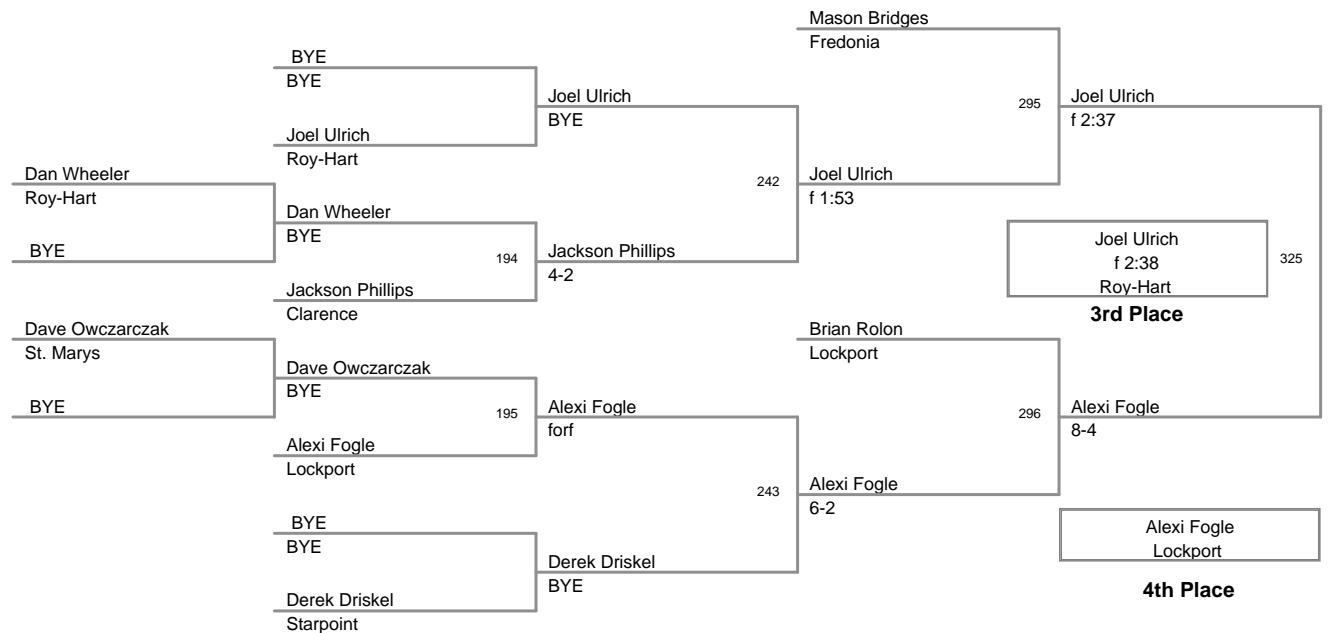

2013 Lockport JV
2013 Lockport J Division

99 Lbs

2013 Lockport JV
2013 Lockport J Division

106 Lbs

2013 Lockport JV
2013 Lockport J Division

113 Lbs

2013 Lockport JV
2013 Lockport J Division

120 Lbs

2013 Lockport JV
2013 Lockport J Division

126 Lbs

2013 Lockport JV
2013 Lockport J Division

132 Lbs

2013 Lockport JV
2013 Lockport J Division

138 Lbs

2013 Lockport JV
2013 Lockport J Division

145 Lbs