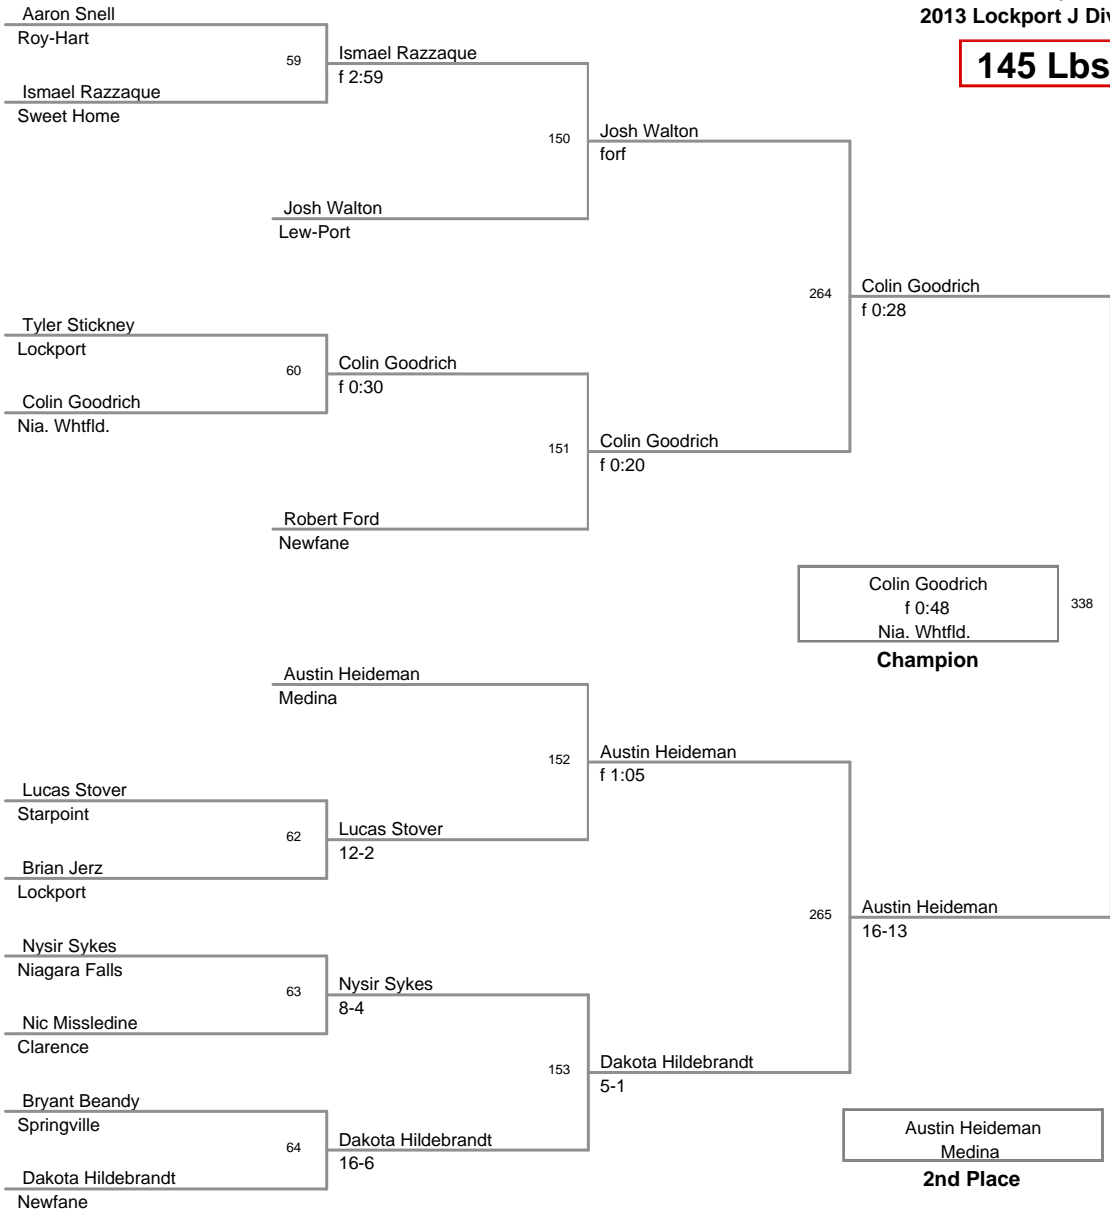

2013 Lockport JV
2013 Lockport J Division

126 Lbs

2013 Lockport JV
2013 Lockport J Division

132 Lbs

2013 Lockport JV
2013 Lockport J Division

138 Lbs

2013 Lockport JV
2013 Lockport J Division

145 Lbs

2013 Lockport JV
2013 Lockport J Division

152 Lbs

2013 Lockport JV
2013 Lockport J Division

160 Lbs

2013 Lockport JV
2013 Lockport J Division

170 Lbs

2013 Lockport JV
2013 Lockport J Division

182 Lbs