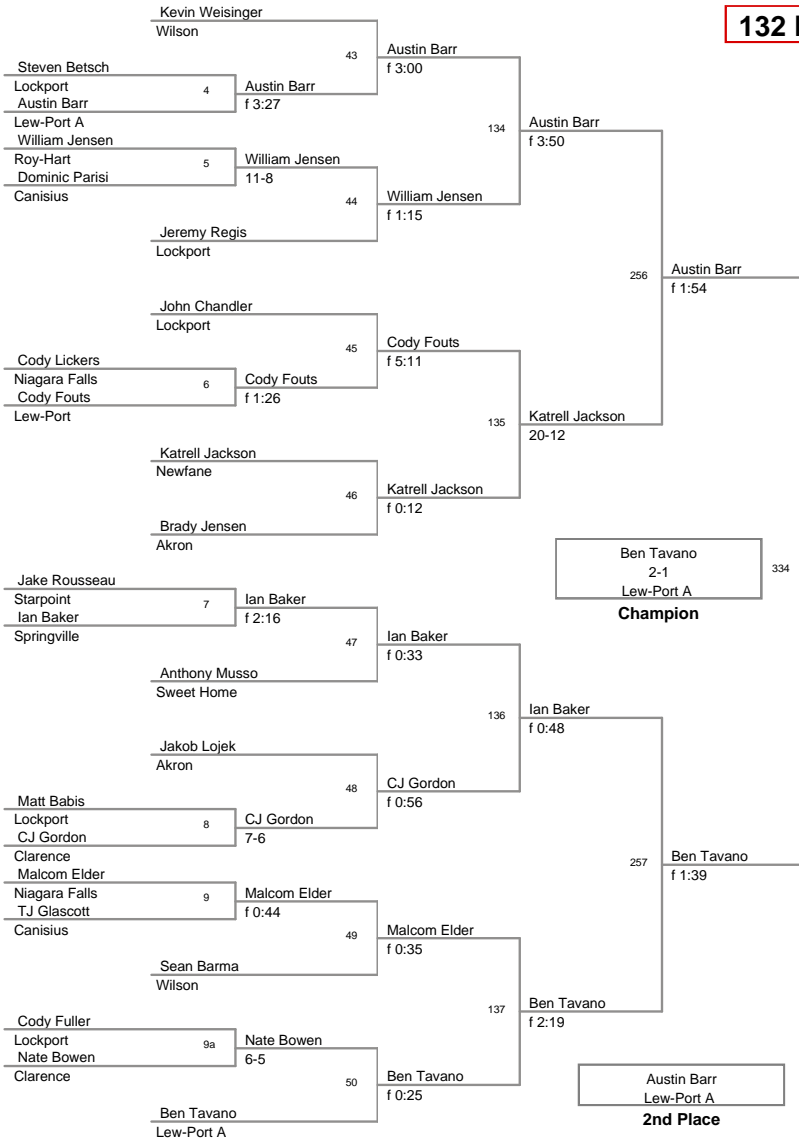

2013 Lockport JV
2013 Lockport J Division

99 Lbs

2013 Lockport JV
2013 Lockport J Division

106 Lbs

2013 Lockport JV
2013 Lockport J Division

113 Lbs

2013 Lockport JV
2013 Lockport J Division

120 Lbs

2013 Lockport JV
2013 Lockport J Division

126 Lbs

2013 Lockport JV
2013 Lockport J Division

132 Lbs

2013 Lockport JV
2013 Lockport J Division

138 Lbs

2013 Lockport JV
2013 Lockport J Division

145 Lbs