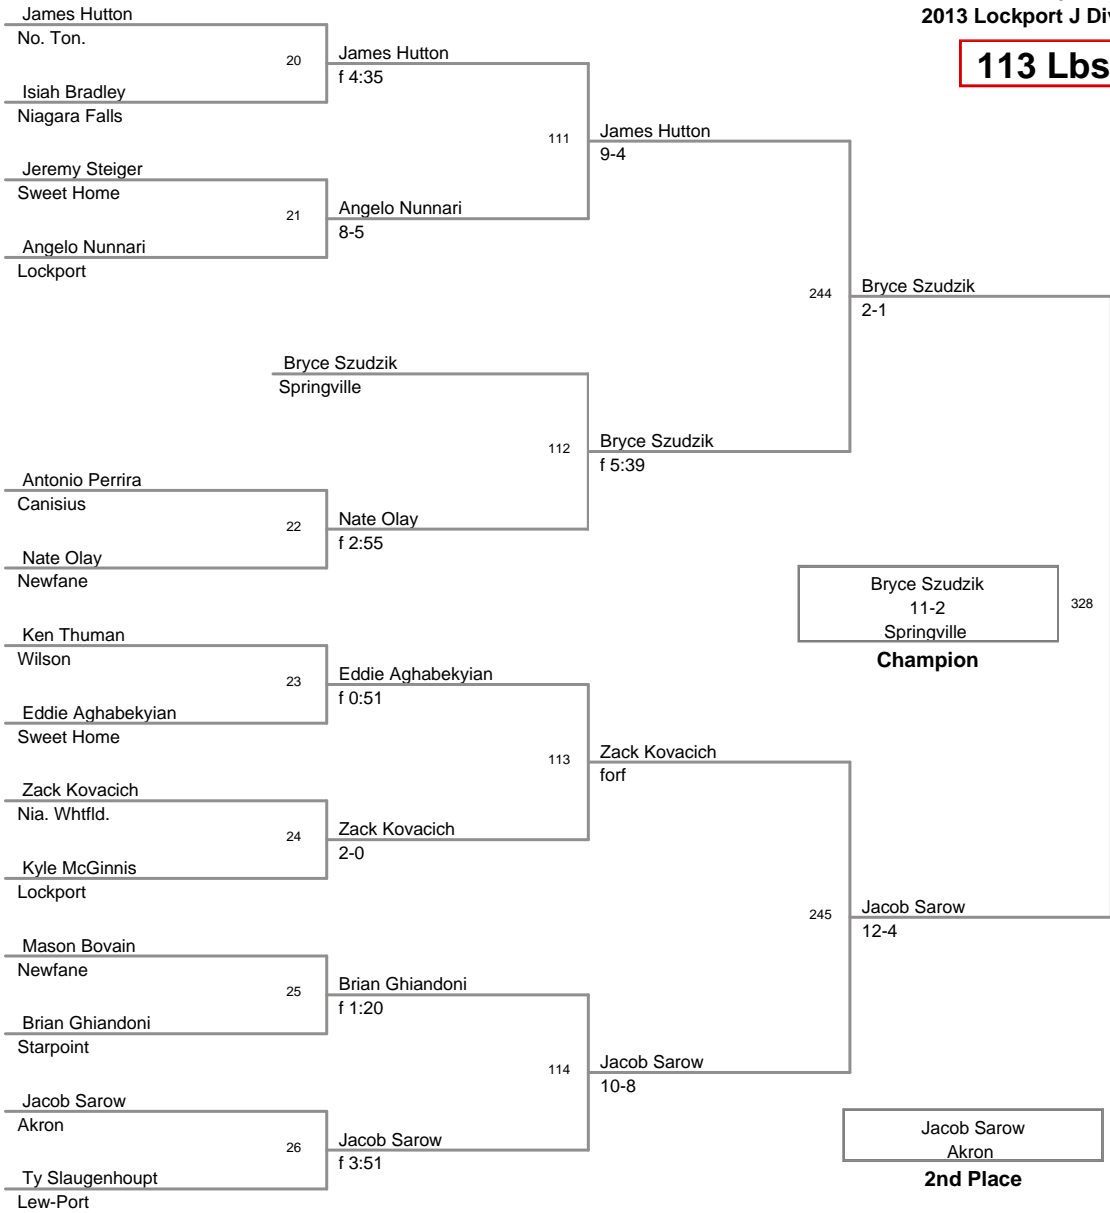

2013 Lockport JV
2013 Lockport J Division

99 Lbs

2013 Lockport JV
2013 Lockport J Division

106 Lbs

2013 Lockport JV
2013 Lockport J Division

113 Lbs

2013 Lockport JV
2013 Lockport J Division

120 Lbs

2013 Lockport JV
2013 Lockport J Division

126 Lbs

2013 Lockport JV
2013 Lockport J Division

132 Lbs

2013 Lockport JV
2013 Lockport J Division

138 Lbs

2013 Lockport JV
2013 Lockport J Division

145 Lbs