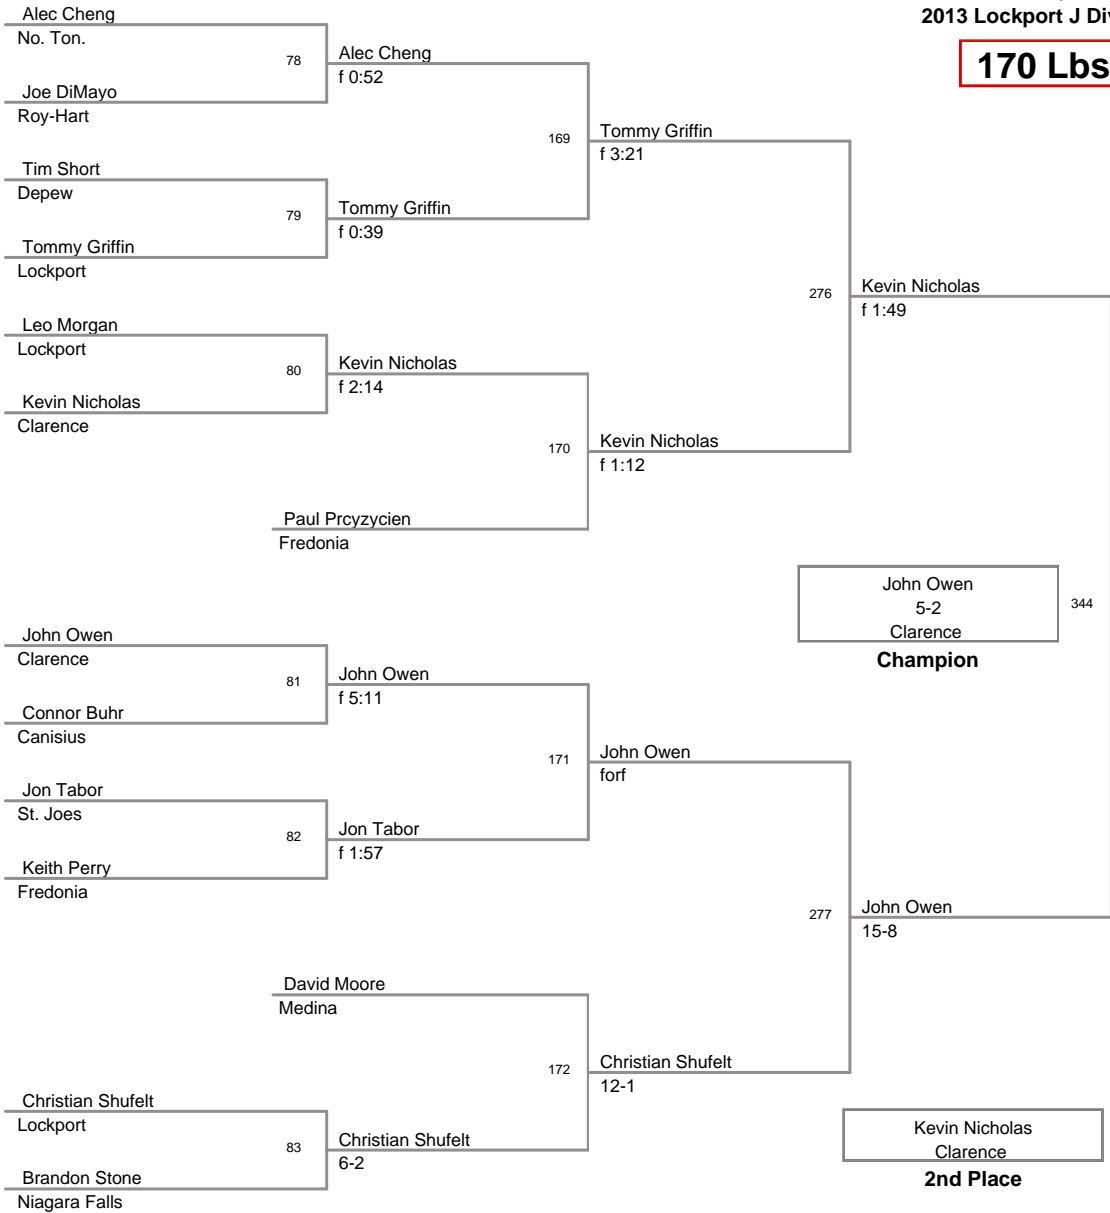

2013 Lockport JV
2013 Lockport J Division

152 Lbs

2013 Lockport JV
2013 Lockport J Division

160 Lbs

2013 Lockport JV
2013 Lockport J Division

170 Lbs

2013 Lockport JV
2013 Lockport J Division

182 Lbs