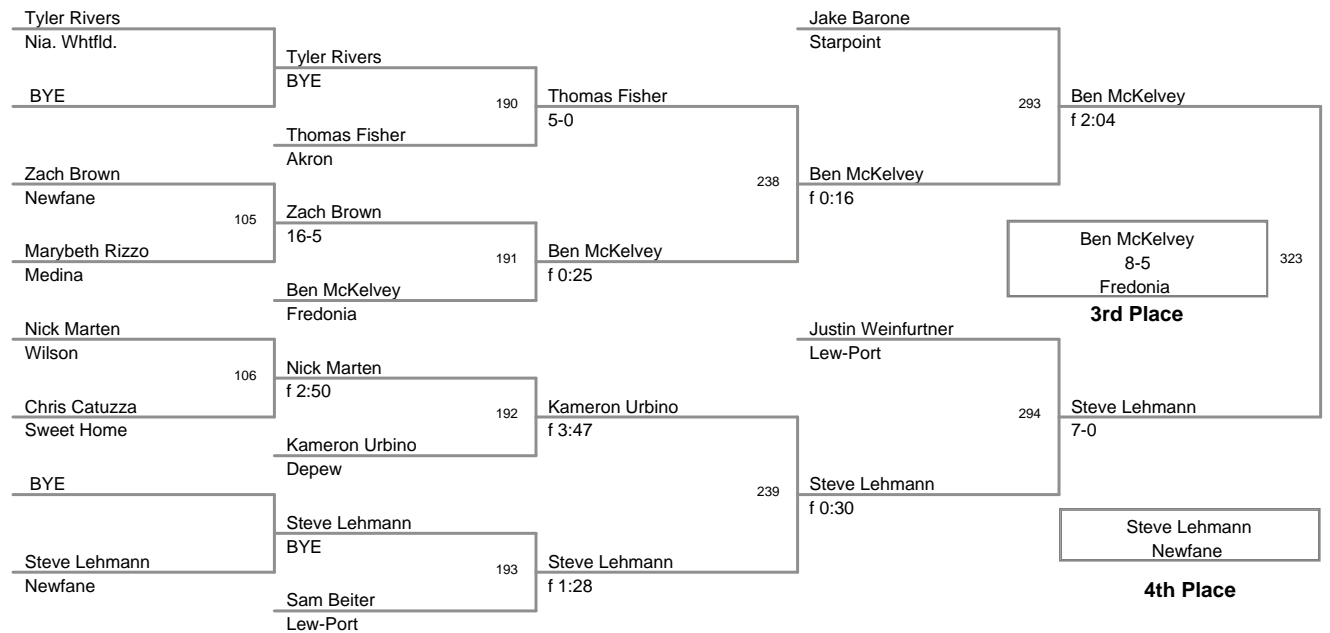

2013 Lockport JV
2013 Lockport J Division

99 Lbs

2013 Lockport JV
2013 Lockport J Division

106 Lbs

2013 Lockport JV
2013 Lockport J Division

113 Lbs

2013 Lockport JV
2013 Lockport J Division

120 Lbs