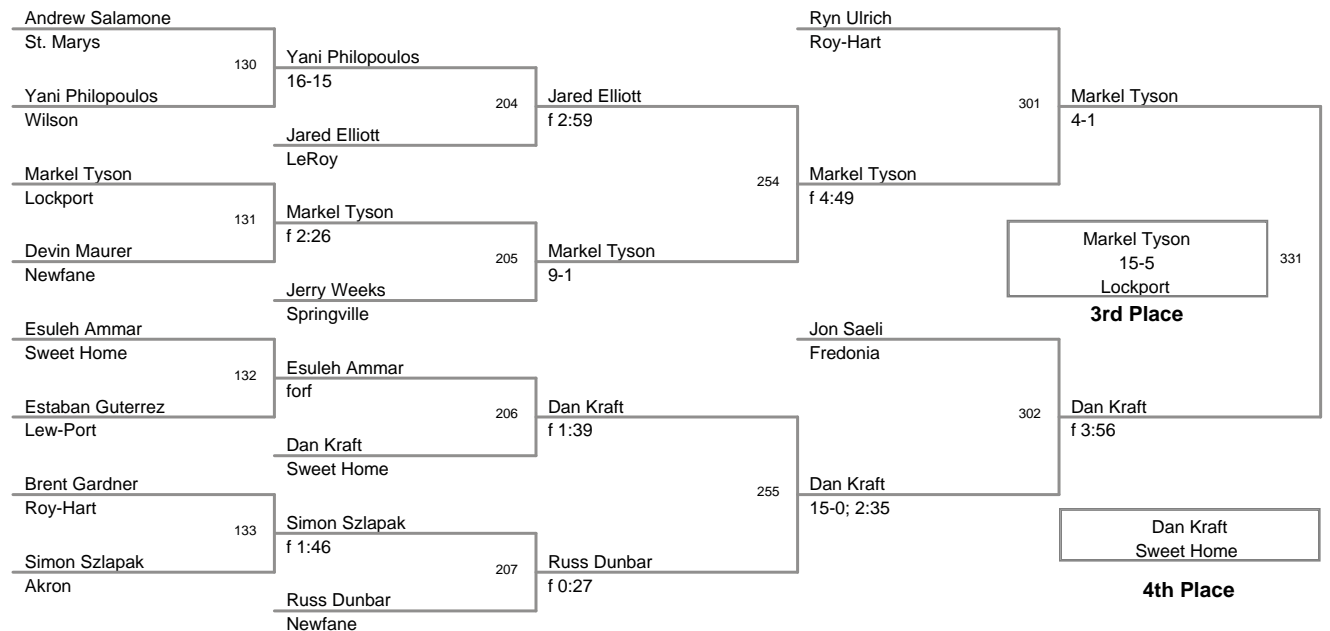

2013 Lockport JV
2013 Lockport J Division

126 Lbs