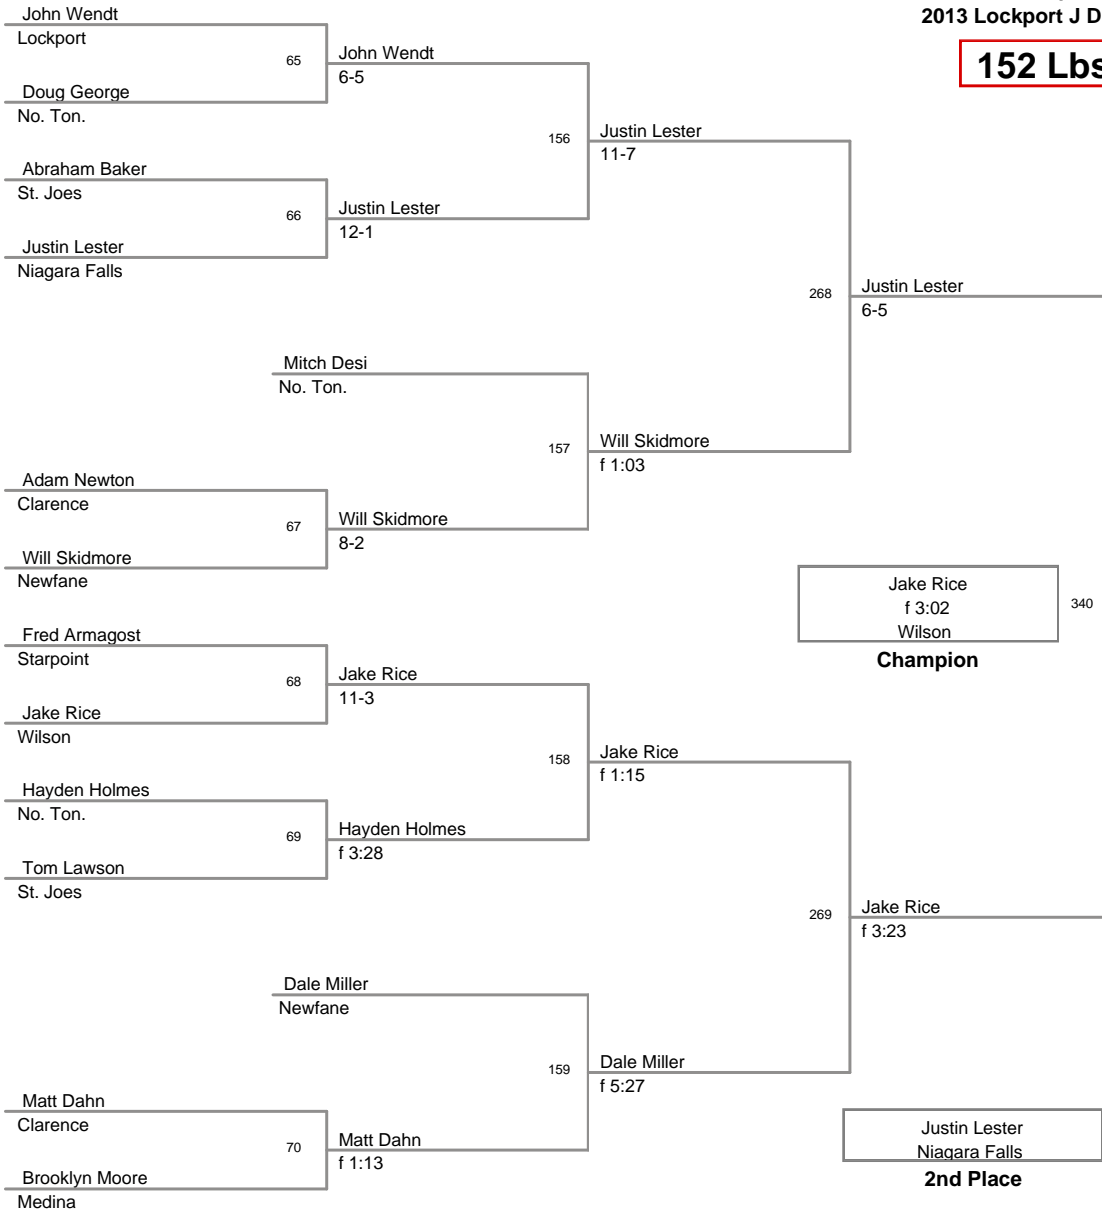

2013 Lockport JV
2013 Lockport J Division

152 Lbs