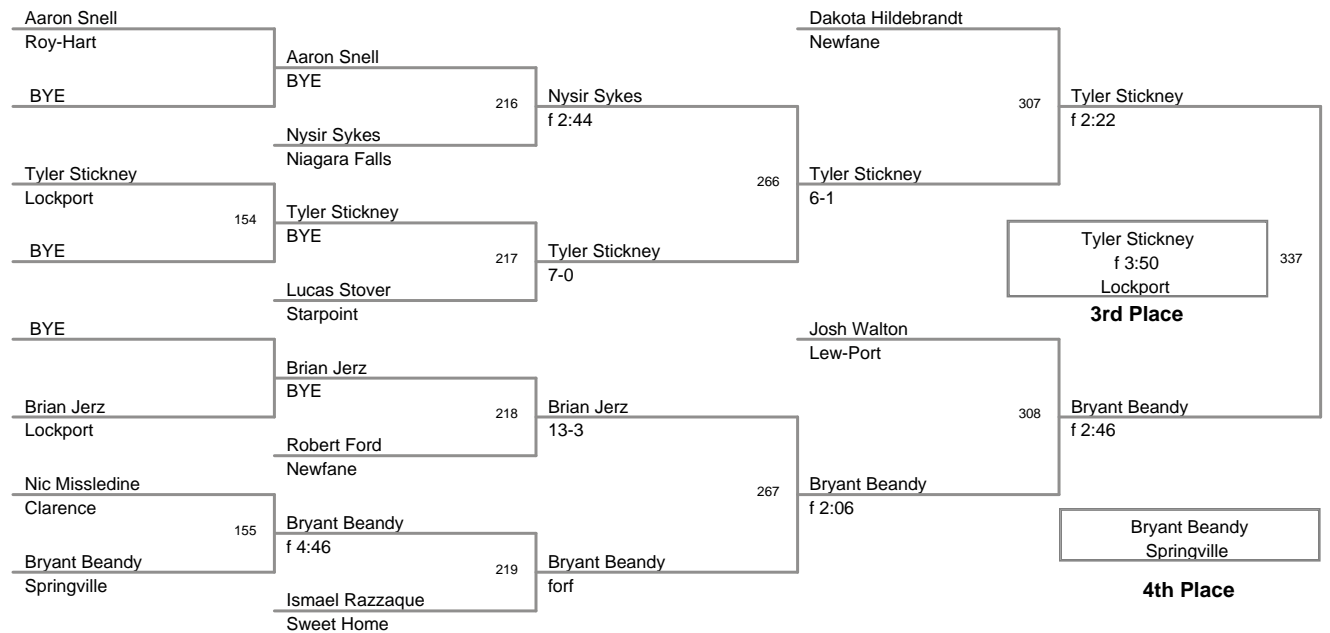

2013 Lockport JV
2013 Lockport J Division

126 Lbs

2013 Lockport JV
2013 Lockport J Division

132 Lbs

2013 Lockport JV
2013 Lockport J Division

138 Lbs

2013 Lockport JV
2013 Lockport J Division

145 Lbs

2013 Lockport JV
2013 Lockport J Division

152 Lbs

2013 Lockport JV
2013 Lockport J Division

160 Lbs

2013 Lockport JV
2013 Lockport J Division

170 Lbs

2013 Lockport JV
2013 Lockport J Division

182 Lbs