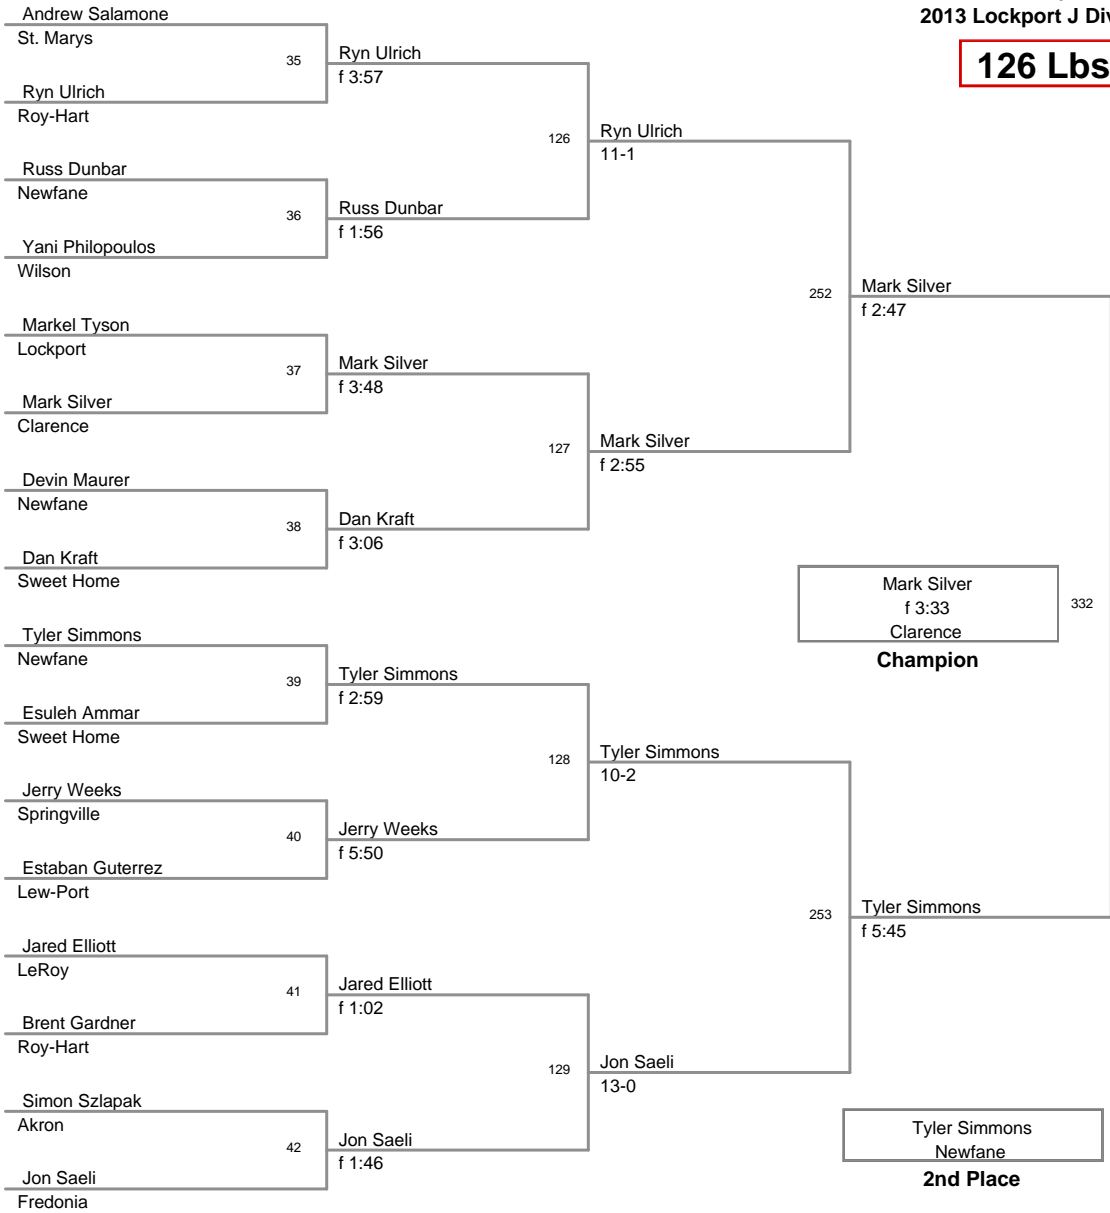

2013 Lockport JV
2013 Lockport J Division

99 Lbs

2013 Lockport JV
2013 Lockport J Division

106 Lbs

2013 Lockport JV
2013 Lockport J Division

113 Lbs

2013 Lockport JV
2013 Lockport J Division

120 Lbs

2013 Lockport JV
2013 Lockport J Division

126 Lbs

2013 Lockport JV
2013 Lockport J Division

132 Lbs

2013 Lockport JV
2013 Lockport J Division

138 Lbs

2013 Lockport JV
2013 Lockport J Division

145 Lbs