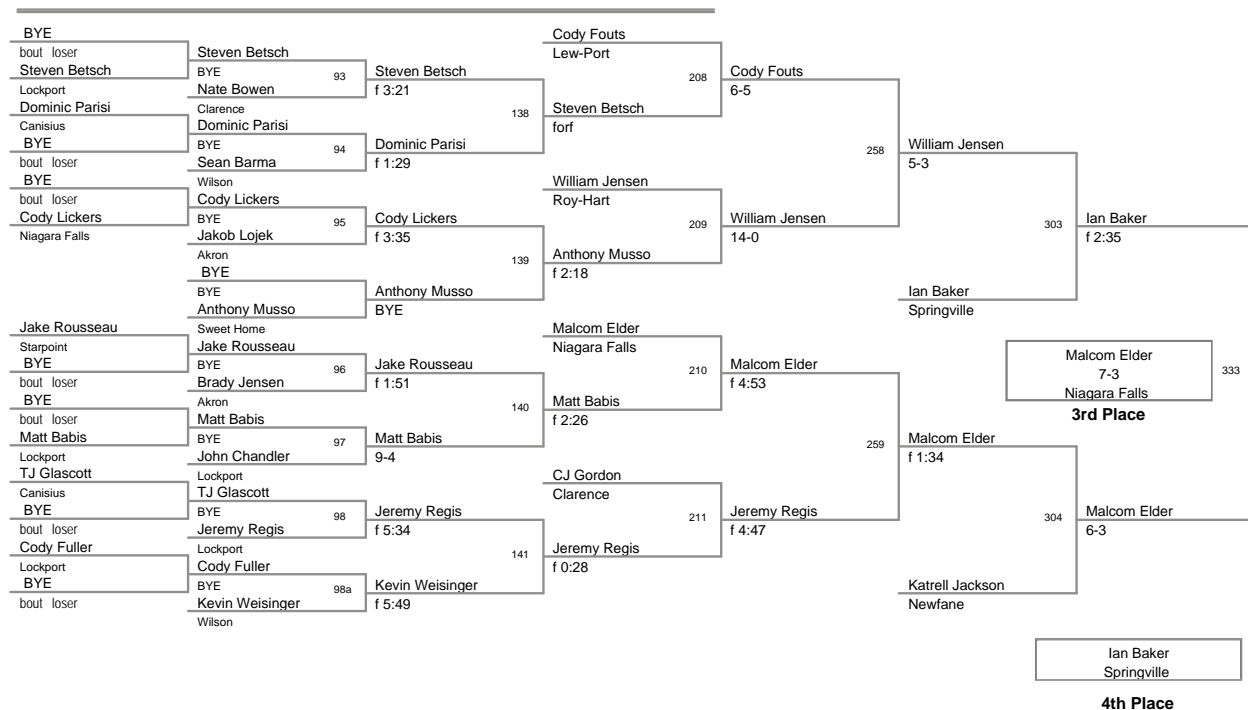

2013 Lockport JV
2013 Lockport J Division

132 Lbs