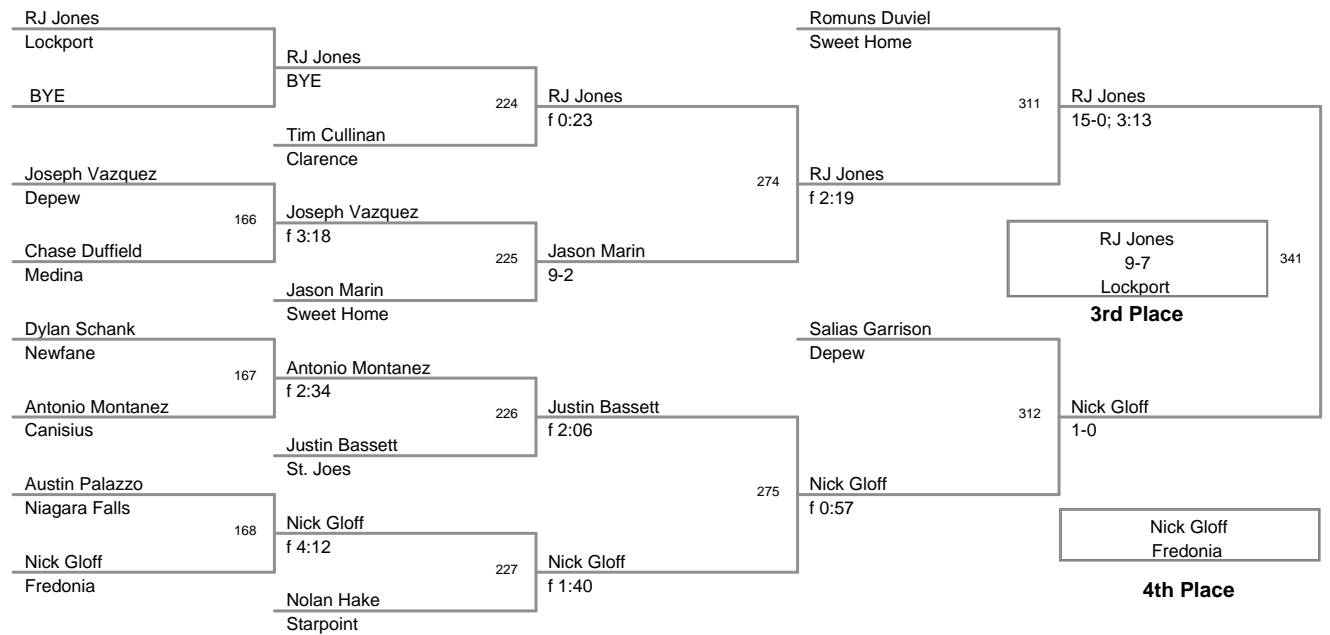

2013 Lockport JV
2013 Lockport J Division

160 Lbs