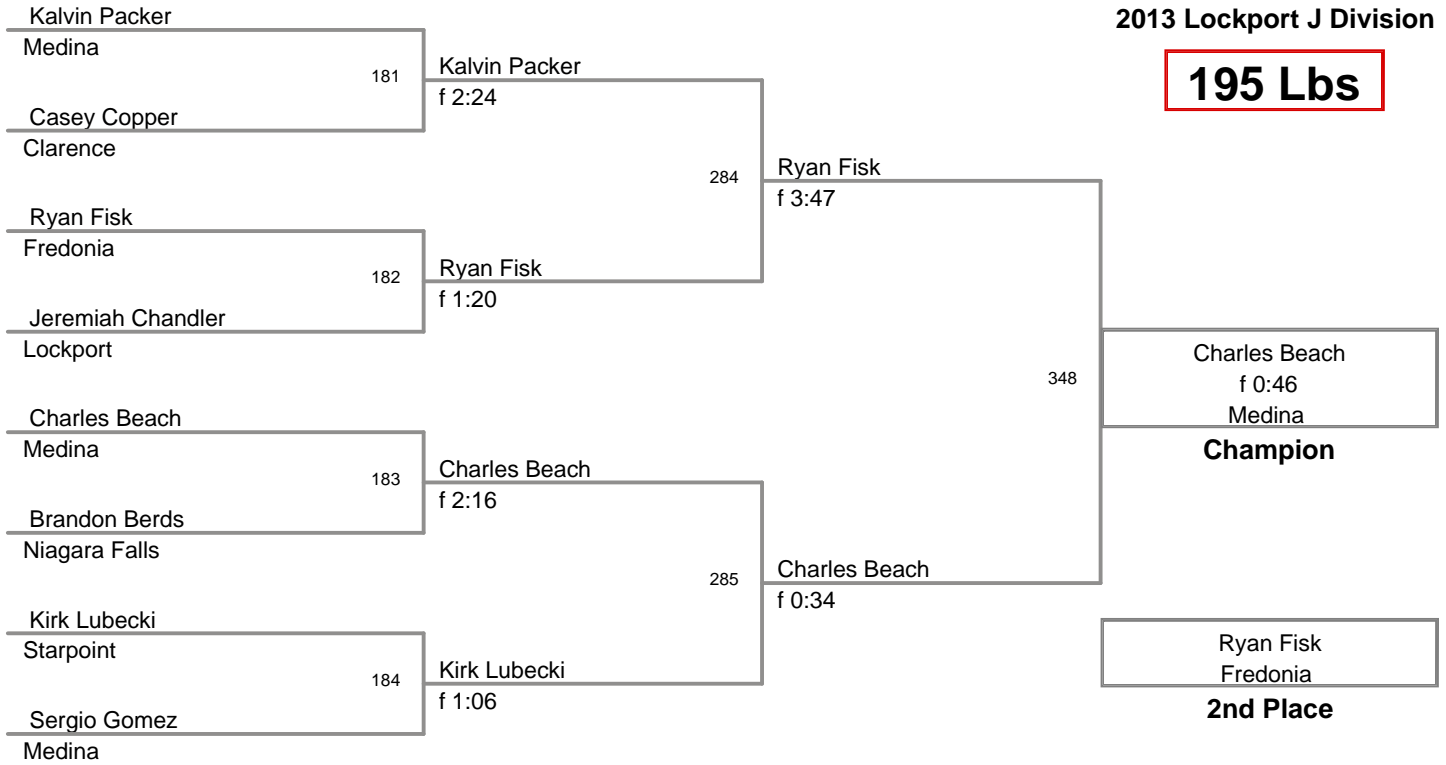

2013 Lockport JV
2013 Lockport J Division

152 Lbs

2013 Lockport JV
2013 Lockport J Division

160 Lbs

2013 Lockport JV
2013 Lockport J Division

170 Lbs

2013 Lockport JV
2013 Lockport J Division

182 Lbs

2013 Lockport JV
2013 Lockport J Division

195 Lbs

2013 Lockport JV
2013 Lockport J Division

220 Lbs

2013 Lockport JV
2013 Lockport J Division

285 Lbs