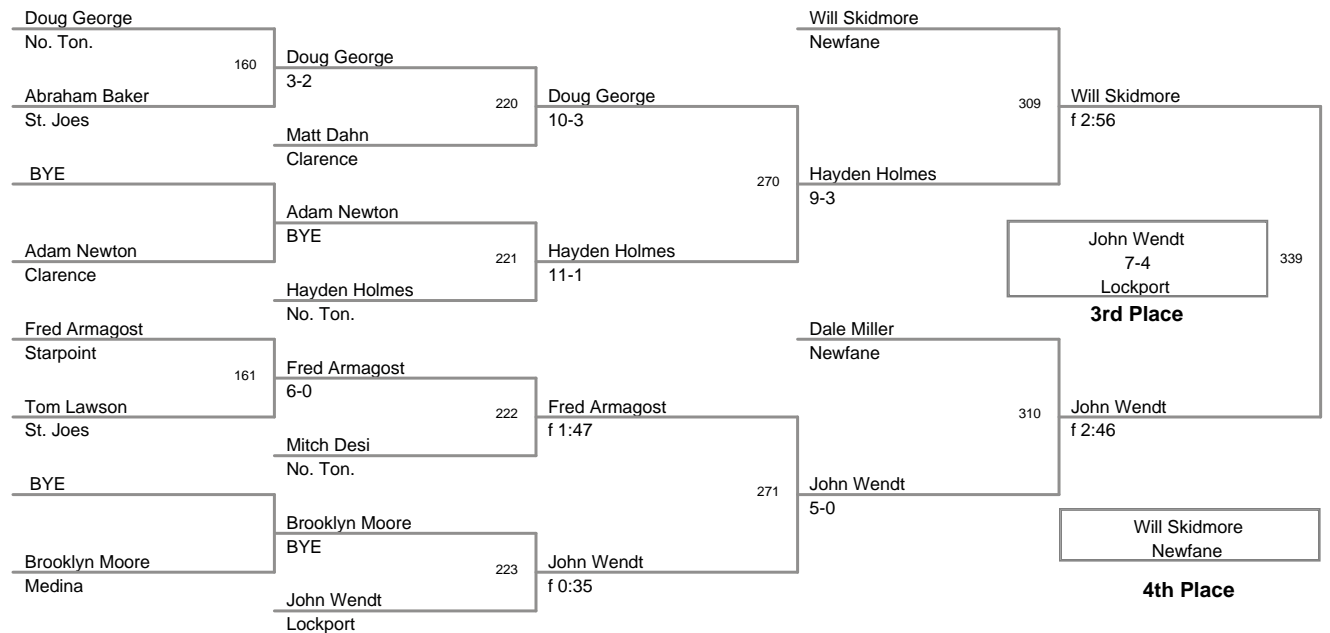

2013 Lockport JV
2013 Lockport J Division

152 Lbs