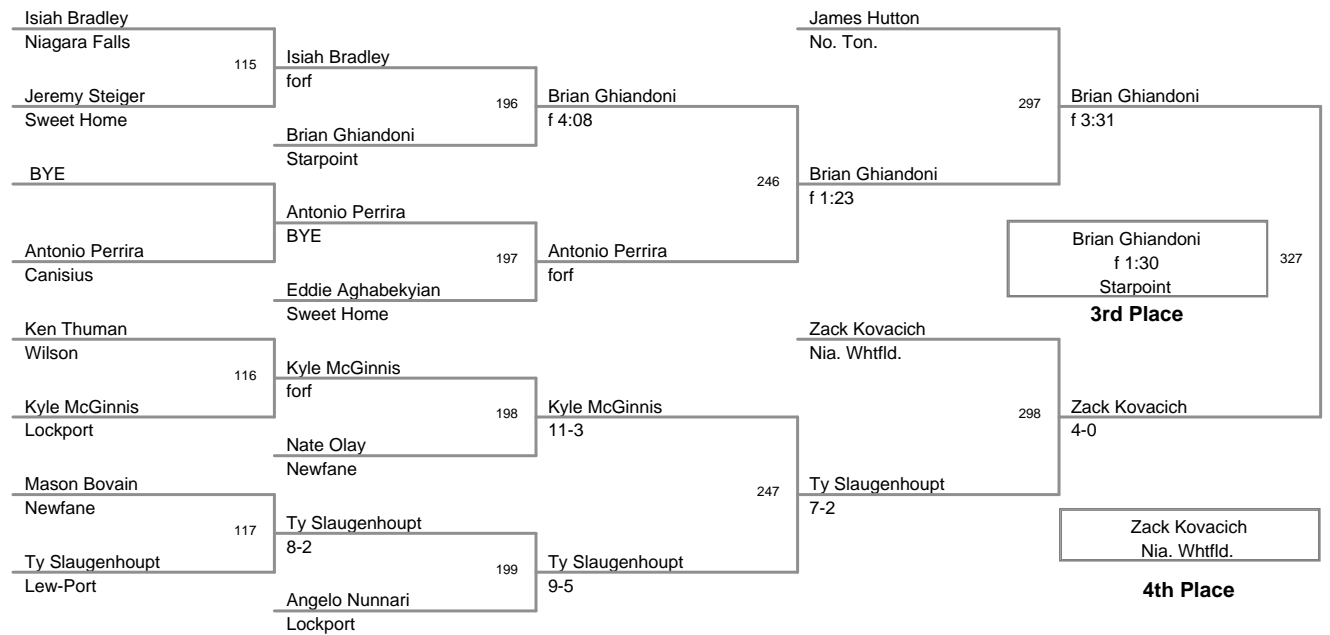

2013 Lockport JV
2013 Lockport J Division

99 Lbs

2013 Lockport JV
2013 Lockport J Division

106 Lbs

2013 Lockport JV
2013 Lockport J Division

113 Lbs

2013 Lockport JV
2013 Lockport J Division

120 Lbs