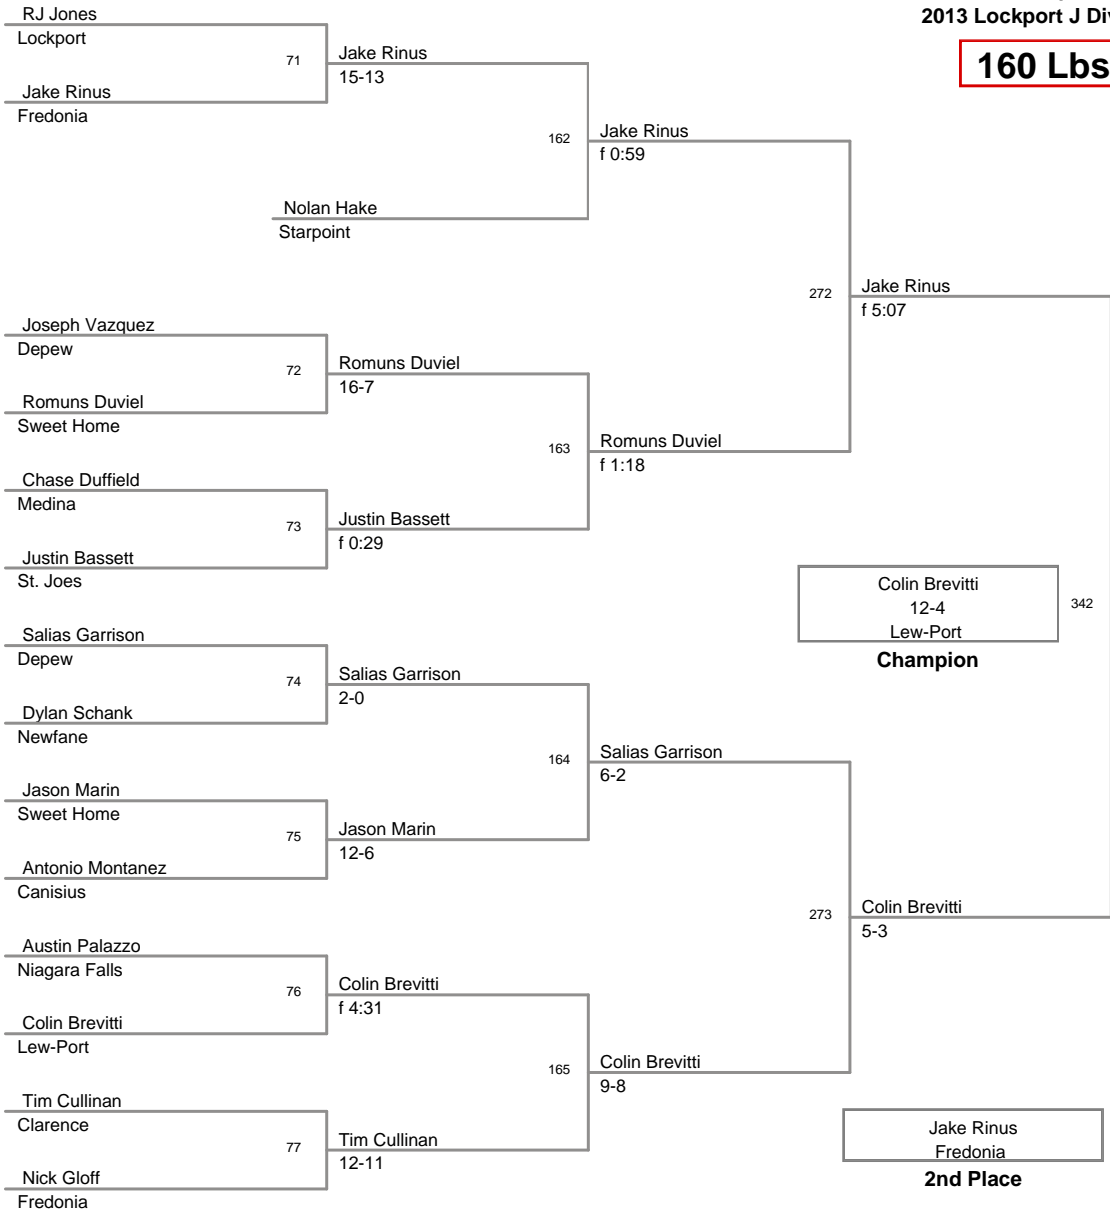

2013 Lockport JV
2013 Lockport J Division

126 Lbs

2013 Lockport JV
2013 Lockport J Division

132 Lbs

2013 Lockport JV
2013 Lockport J Division

138 Lbs

2013 Lockport JV
2013 Lockport J Division

145 Lbs

2013 Lockport JV
2013 Lockport J Division

152 Lbs

2013 Lockport JV
2013 Lockport J Division

160 Lbs

2013 Lockport JV
2013 Lockport J Division

170 Lbs

2013 Lockport JV
2013 Lockport J Division

182 Lbs