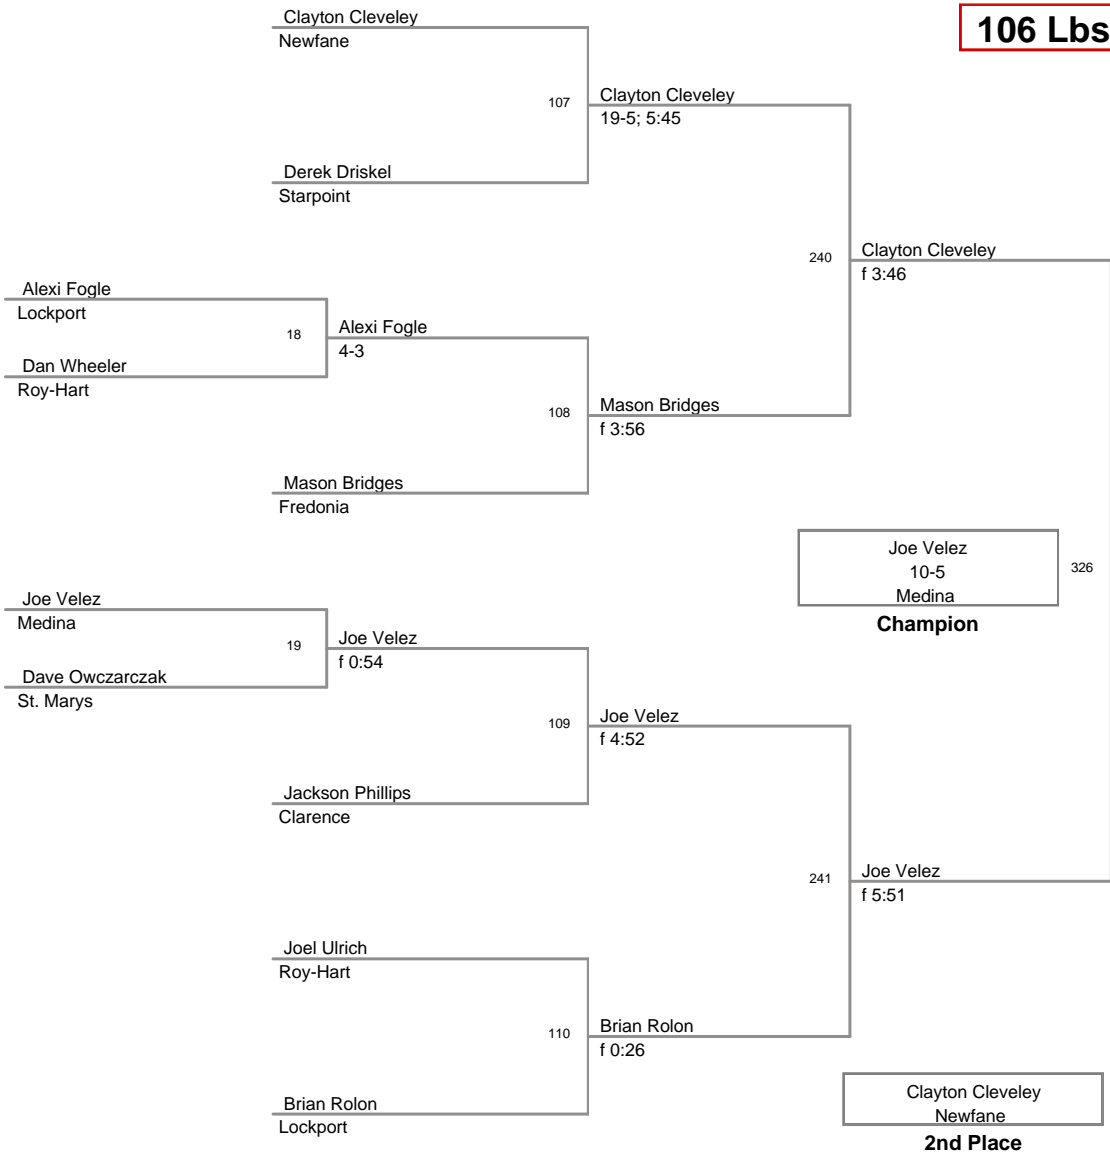

2013 Lockport JV
2013 Lockport J Division

99 Lbs

2013 Lockport JV
2013 Lockport J Division

106 Lbs

2013 Lockport JV
2013 Lockport J Division

113 Lbs

2013 Lockport JV
2013 Lockport J Division

120 Lbs

2013 Lockport JV
2013 Lockport J Division

126 Lbs

2013 Lockport JV
2013 Lockport J Division

132 Lbs

2013 Lockport JV
2013 Lockport J Division

138 Lbs

2013 Lockport JV
2013 Lockport J Division

145 Lbs