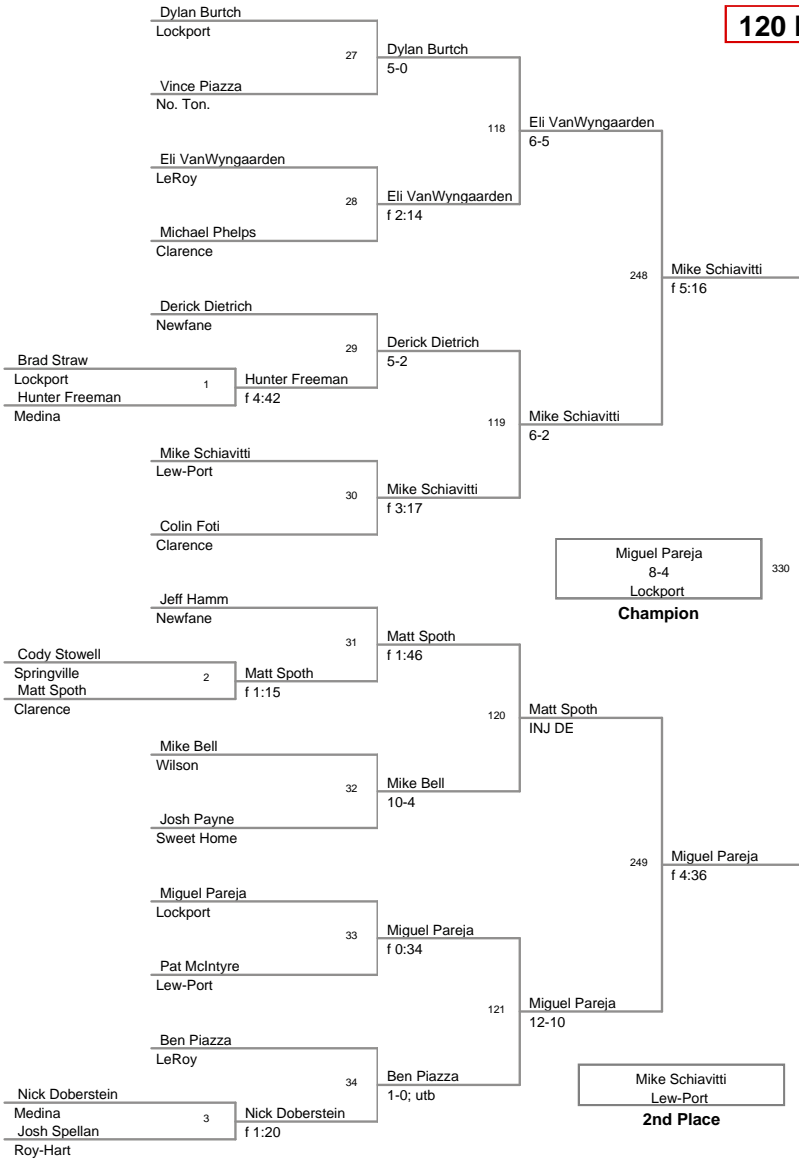

2013 Lockport JV
2013 Lockport J Division

99 Lbs

2013 Lockport JV
2013 Lockport J Division

106 Lbs

2013 Lockport JV
2013 Lockport J Division

113 Lbs

2013 Lockport JV
2013 Lockport J Division

120 Lbs