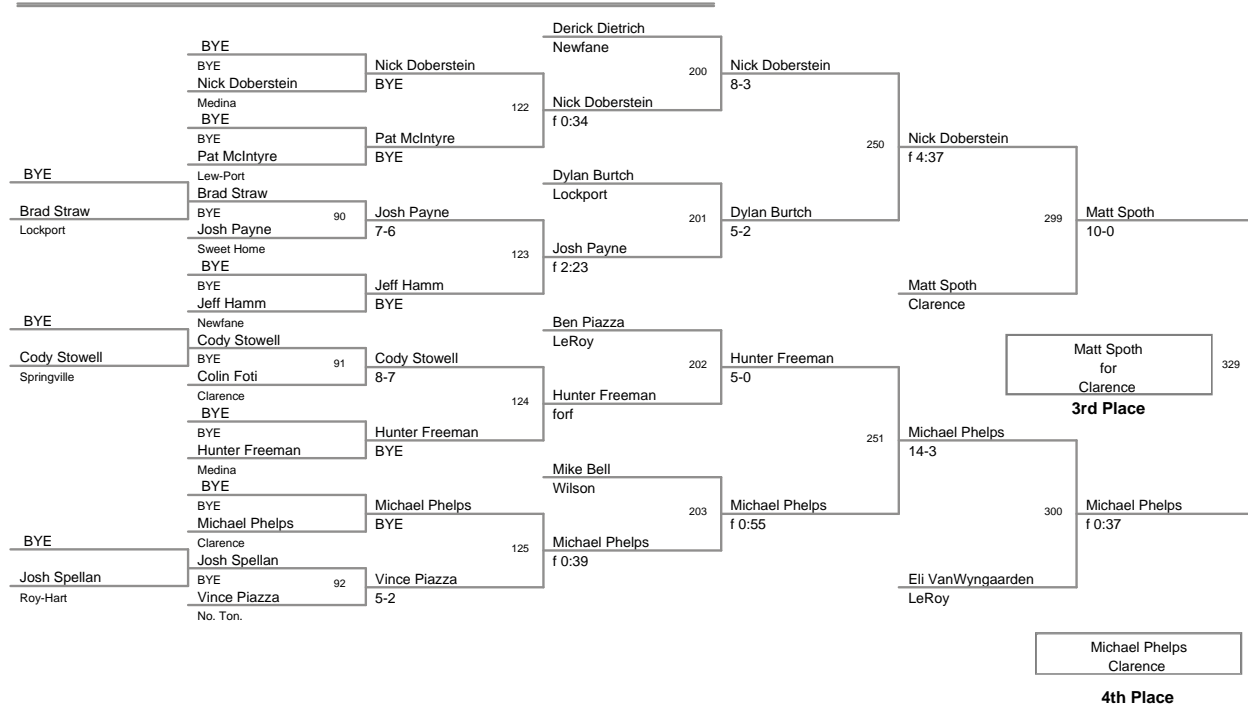

2013 Lockport JV
2013 Lockport J Division

99 Lbs

2013 Lockport JV
2013 Lockport J Division

106 Lbs

2013 Lockport JV
2013 Lockport J Division

113 Lbs

2013 Lockport JV
2013 Lockport J Division

120 Lbs