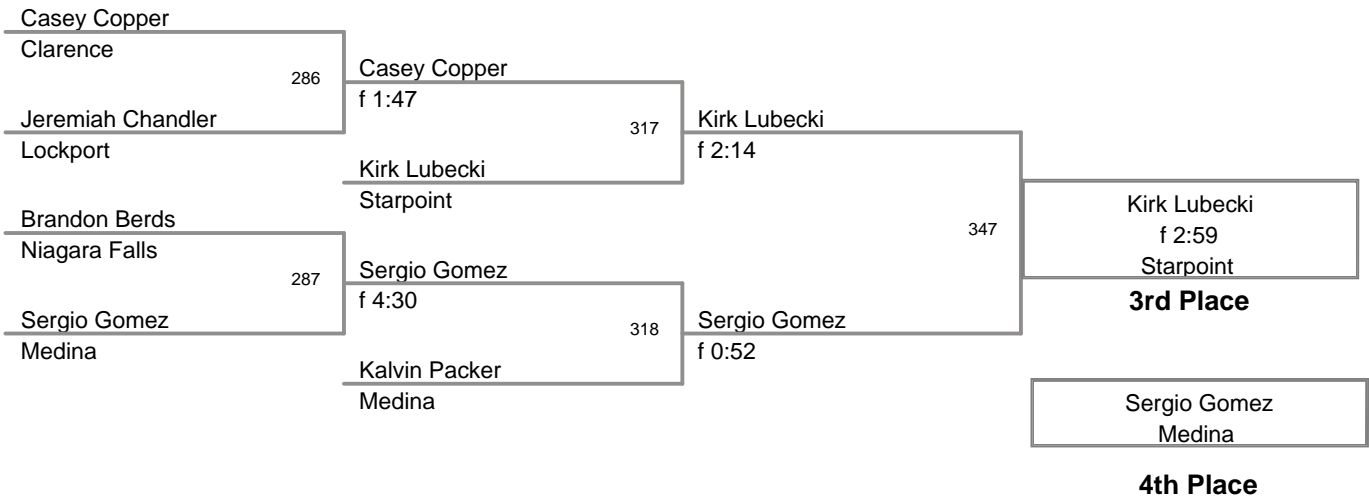

2013 Lockport JV
2013 Lockport J Division

195 Lbs