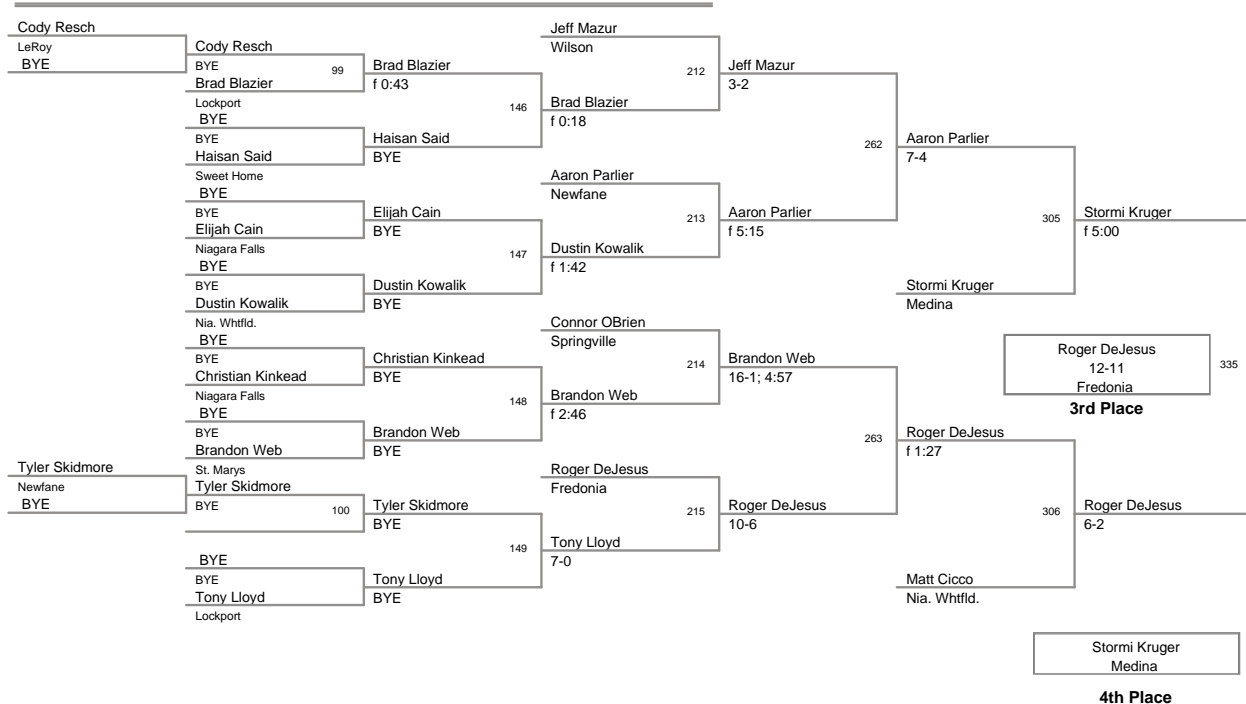

2013 Lockport JV
2013 Lockport J Division

126 Lbs

2013 Lockport JV
2013 Lockport J Division

132 Lbs

2013 Lockport JV
2013 Lockport J Division

138 Lbs

2013 Lockport JV
2013 Lockport J Division

145 Lbs