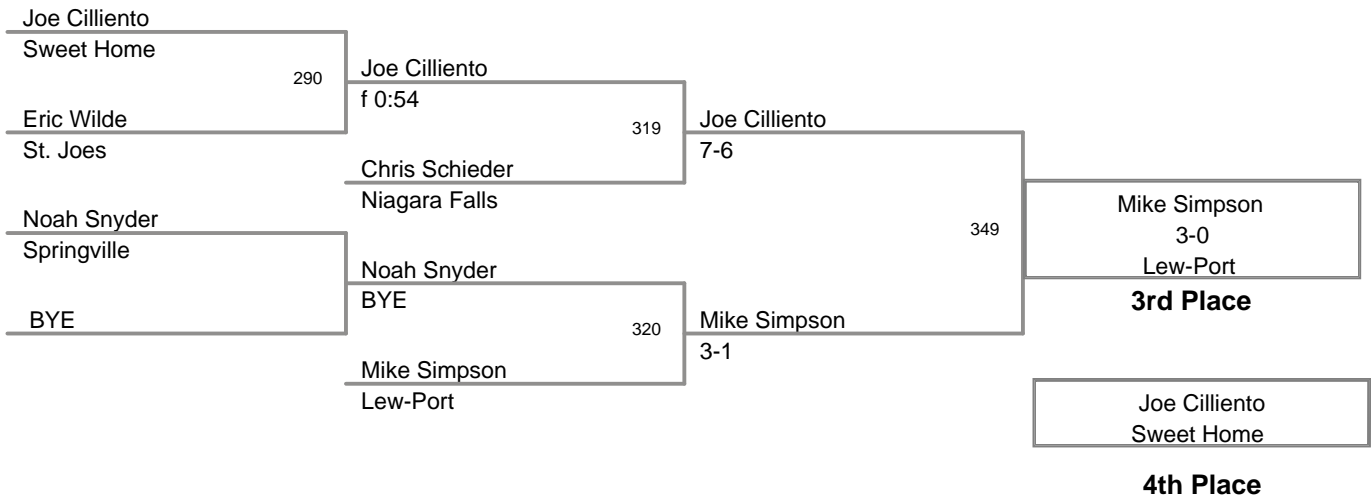

2013 Lockport JV
2013 Lockport J Division

152 Lbs

2013 Lockport JV
2013 Lockport J Division

160 Lbs

2013 Lockport JV
2013 Lockport J Division

170 Lbs

2013 Lockport JV
2013 Lockport J Division

182 Lbs

2013 Lockport JV
2013 Lockport J Division

195 Lbs

2013 Lockport JV
2013 Lockport J Division

220 Lbs

2013 Lockport JV
2013 Lockport J Division

285 Lbs