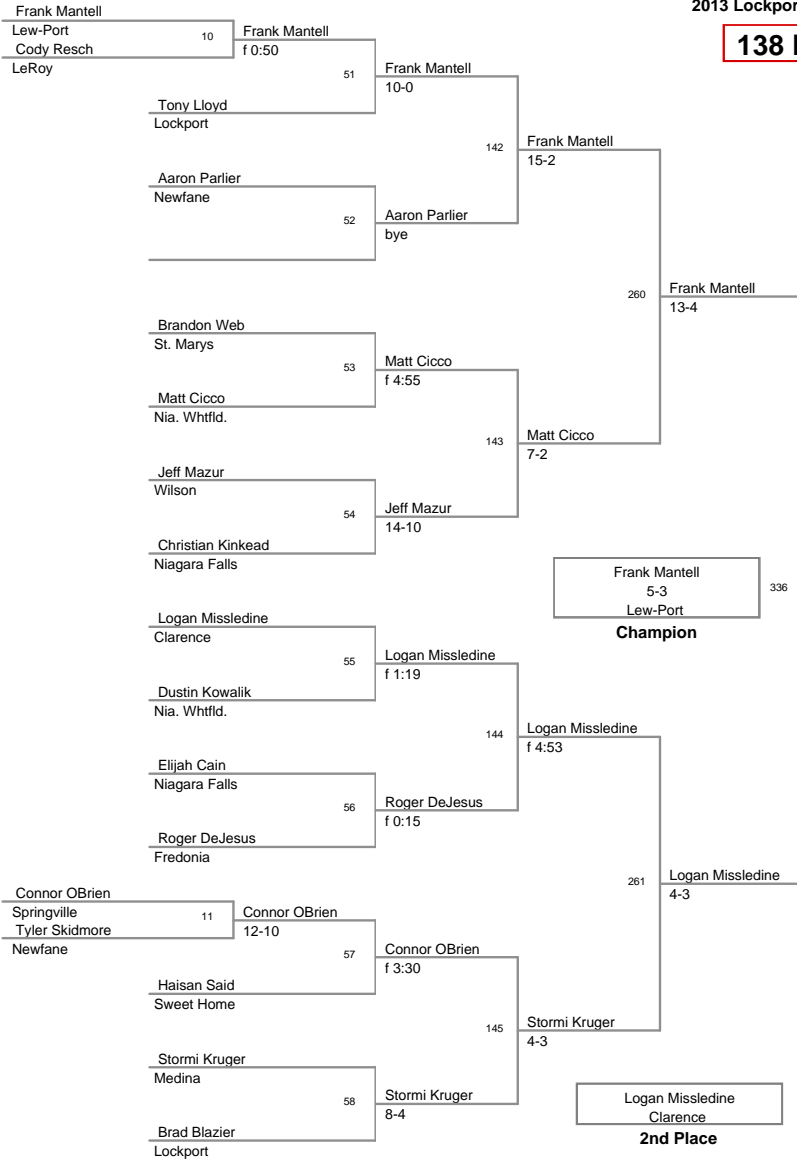

2013 Lockport JV
2013 Lockport J Division

126 Lbs

2013 Lockport JV
2013 Lockport J Division

132 Lbs

2013 Lockport JV
2013 Lockport J Division

138 Lbs

2013 Lockport JV
2013 Lockport J Division

145 Lbs

2013 Lockport JV
2013 Lockport J Division

152 Lbs

2013 Lockport JV
2013 Lockport J Division

160 Lbs

2013 Lockport JV
2013 Lockport J Division

170 Lbs

2013 Lockport JV
2013 Lockport J Division

182 Lbs