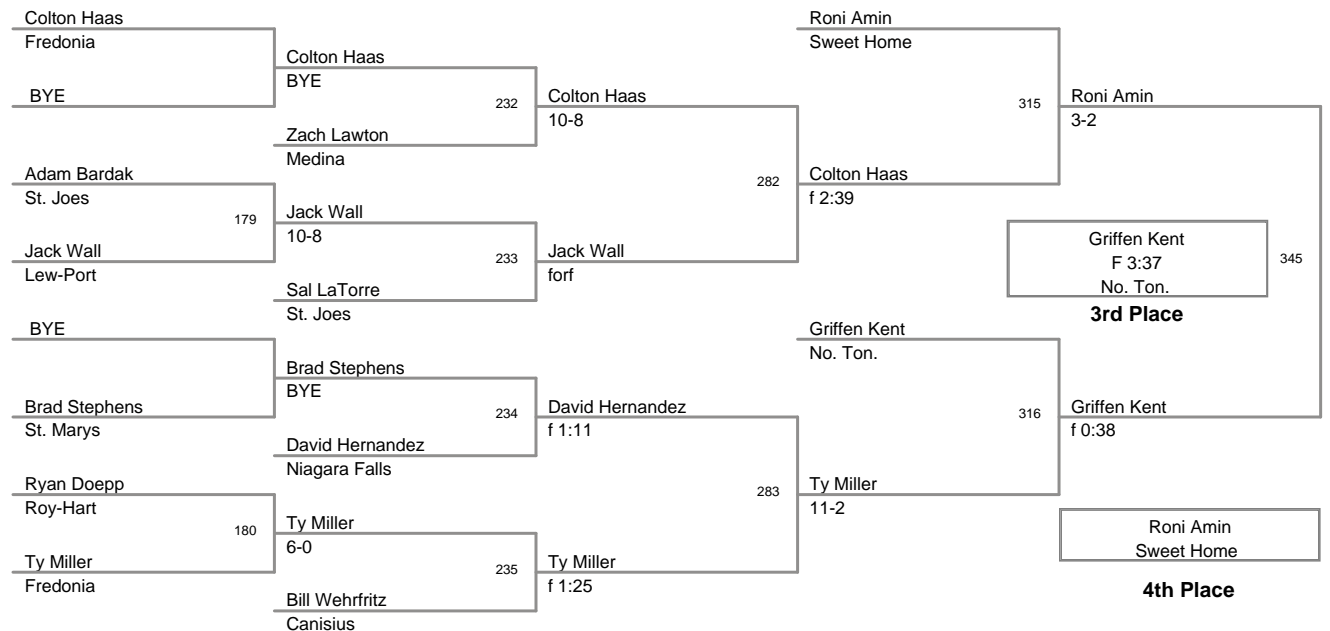

2013 Lockport JV
2013 Lockport J Division

152 Lbs

2013 Lockport JV
2013 Lockport J Division

160 Lbs

2013 Lockport JV
2013 Lockport J Division

170 Lbs

2013 Lockport JV
2013 Lockport J Division

182 Lbs