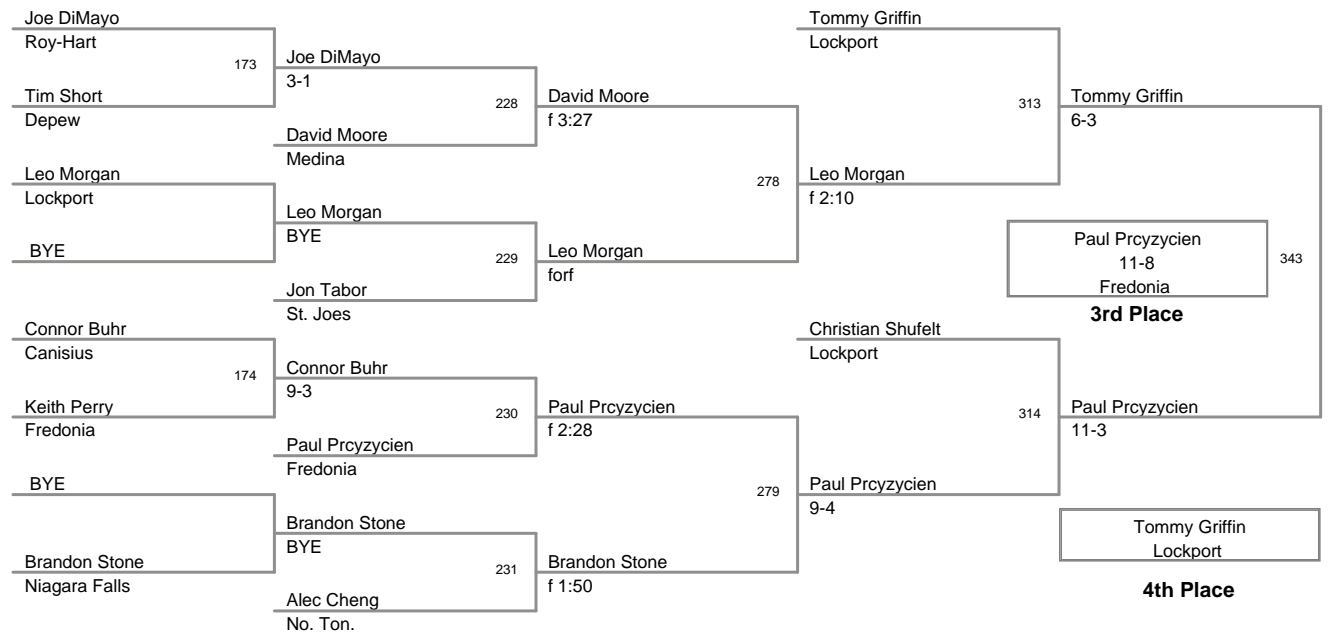

2013 Lockport JV
2013 Lockport J Division

152 Lbs

2013 Lockport JV
2013 Lockport J Division

160 Lbs

2013 Lockport JV
2013 Lockport J Division

170 Lbs

2013 Lockport JV
2013 Lockport J Division

182 Lbs