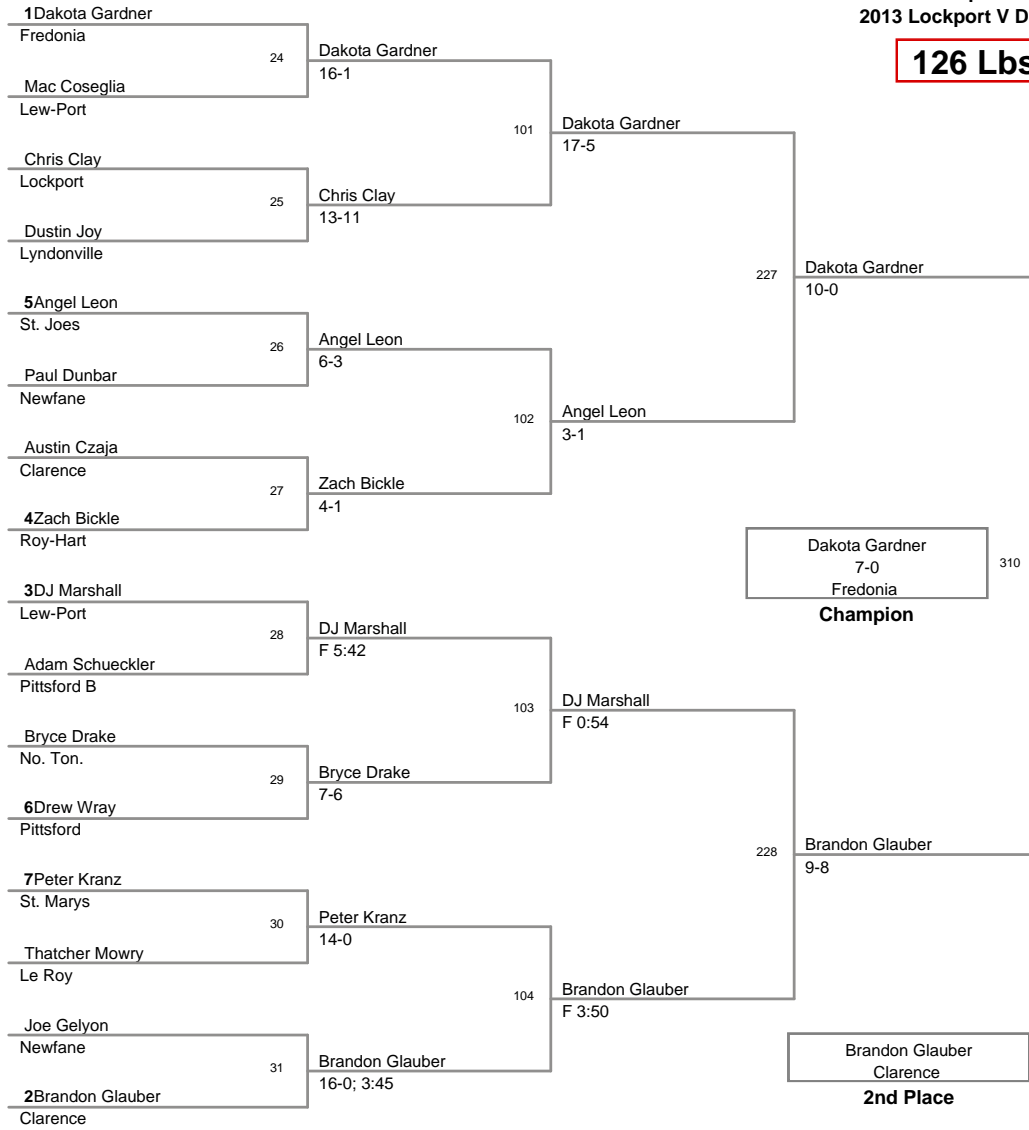

113 Lbs

2013 Lockport Varsity
2013 Lockport V Division

120 Lbs

2013 Lockport Varsity
2013 Lockport V Division

126 Lbs

2013 Lockport Varsity
2013 Lockport V Division

132 Lbs

2013 Lockport Varsity
2013 Lockport V Division