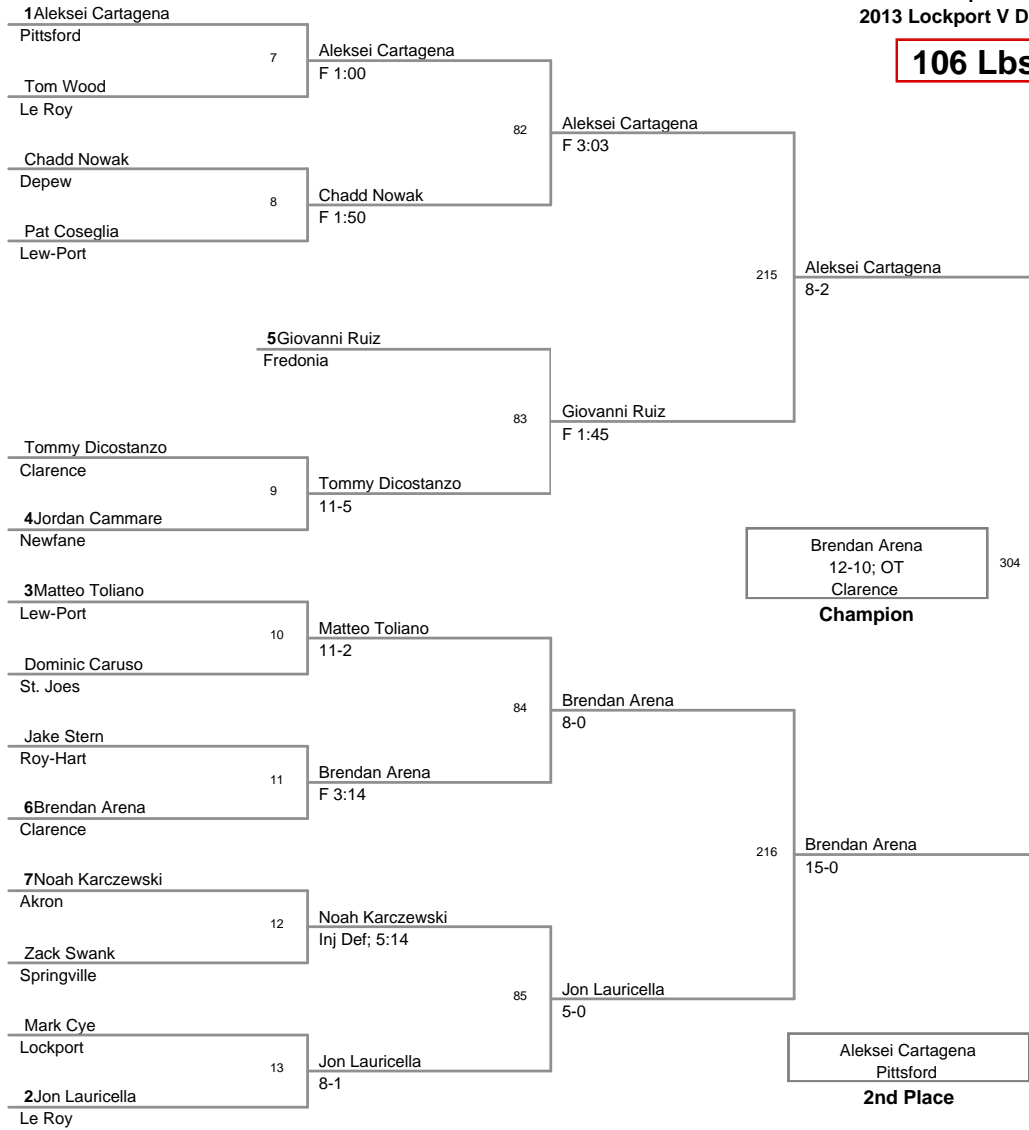

285 Lbs:

Rion Elson, Starpoint FALL Ryan Osborn, No. Ton. F 0:56

2013 Lockport Varsity
2013 Lockport V Division

99 Lbs

2013 Lockport Varsity
2013 Lockport V Division

106 Lbs

2013 Lockport Varsity
2013 Lockport V Division