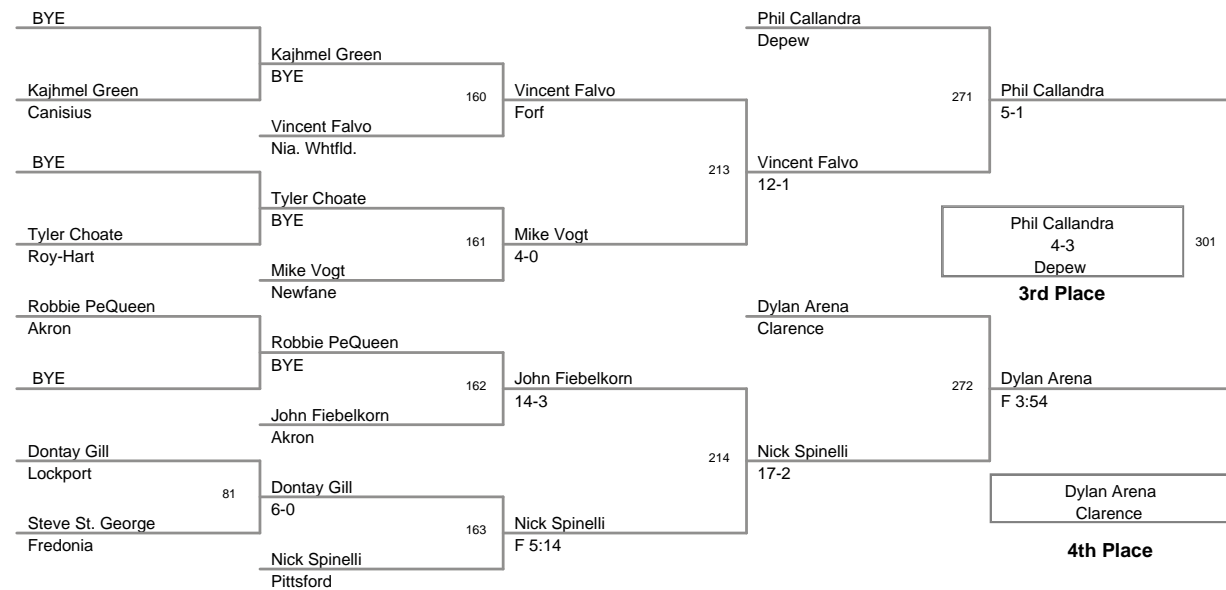

2013 Lockport Varsity
2013 Lockport V Division

99 Lbs