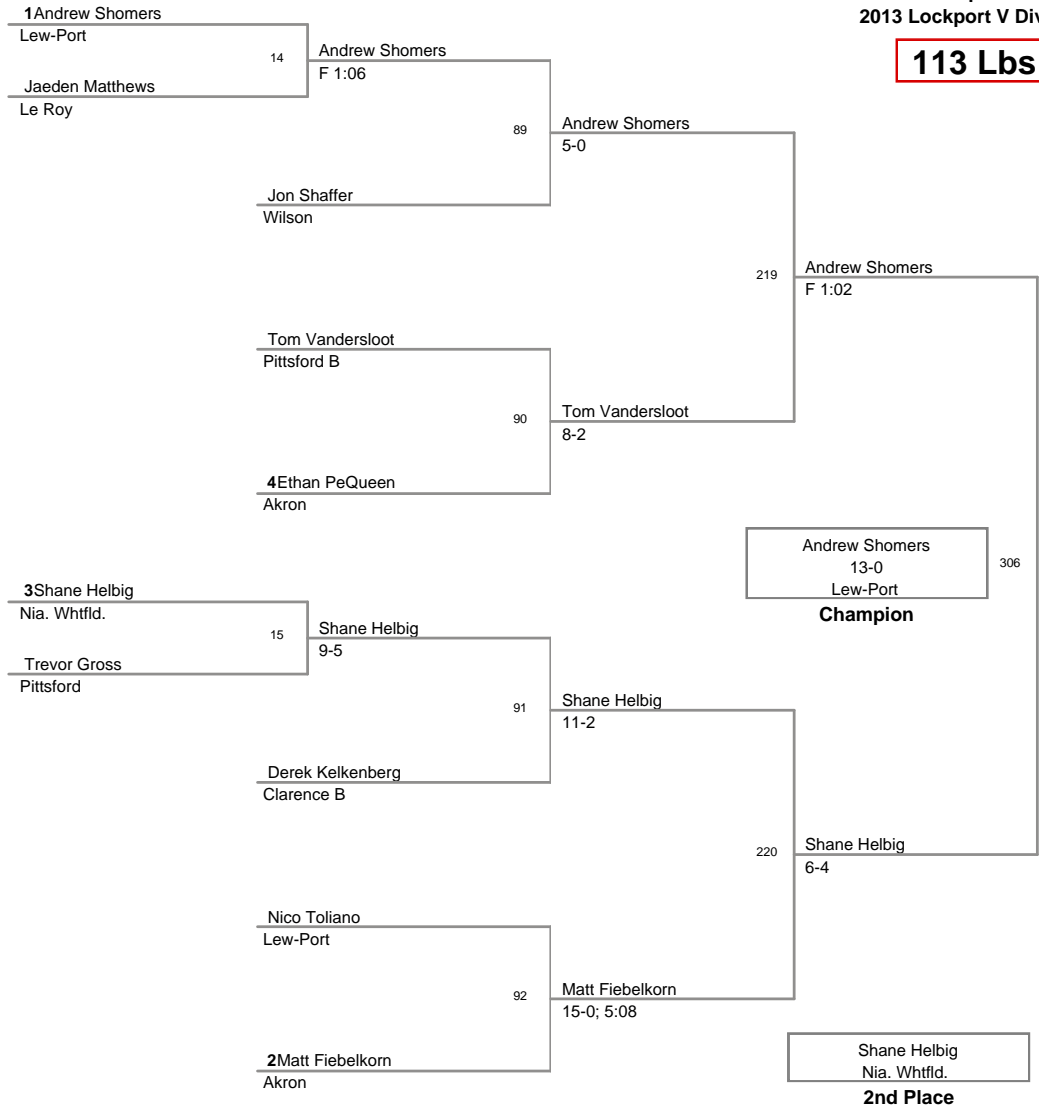

2013 Lockport Varsity
2013 Lockport V Division

113 Lbs