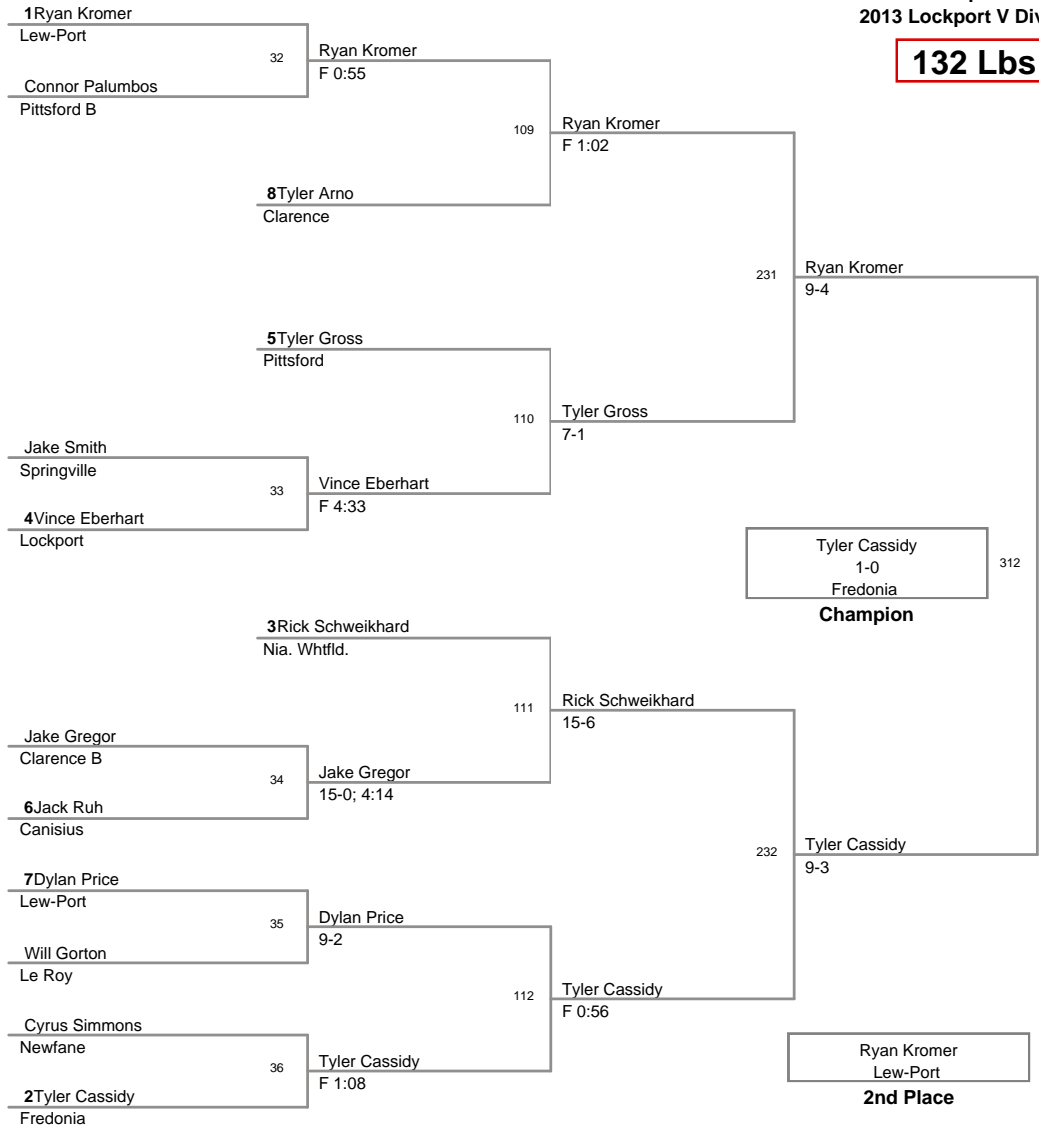

113 Lbs

2013 Lockport Varsity
2013 Lockport V Division

120 Lbs

2013 Lockport Varsity
2013 Lockport V Division

126 Lbs

2013 Lockport Varsity
2013 Lockport V Division

132 Lbs

2013 Lockport Varsity
2013 Lockport V Division