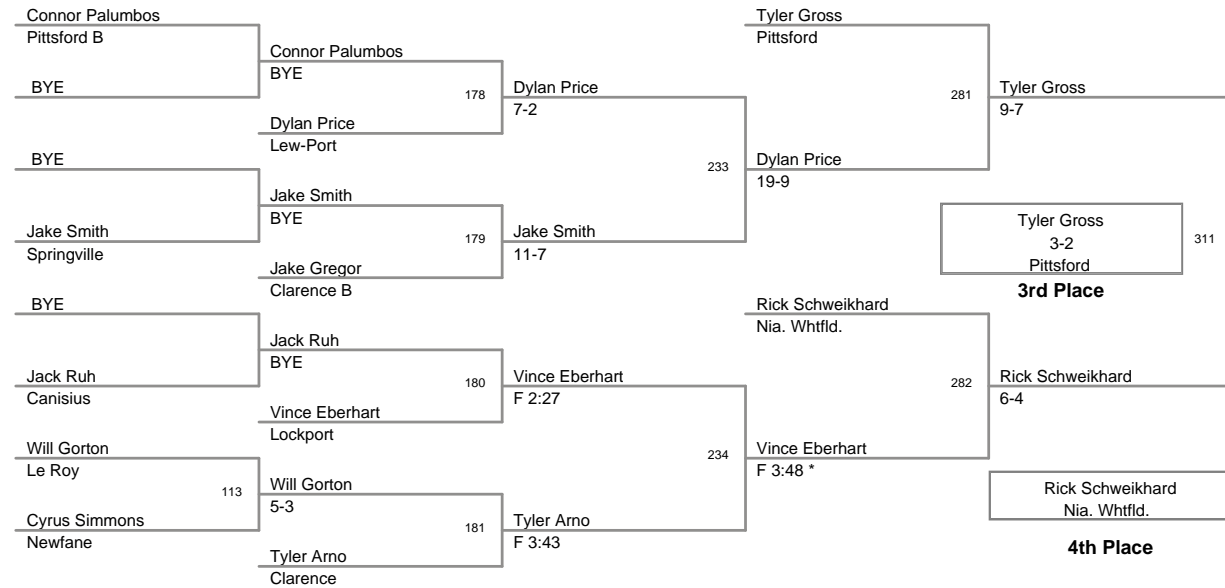

113 Lbs

2013 Lockport Varsity
2013 Lockport V Division

120 Lbs

2013 Lockport Varsity
2013 Lockport V Division

126 Lbs

2013 Lockport Varsity
2013 Lockport V Division

132 Lbs

2013 Lockport Varsity
2013 Lockport V Division