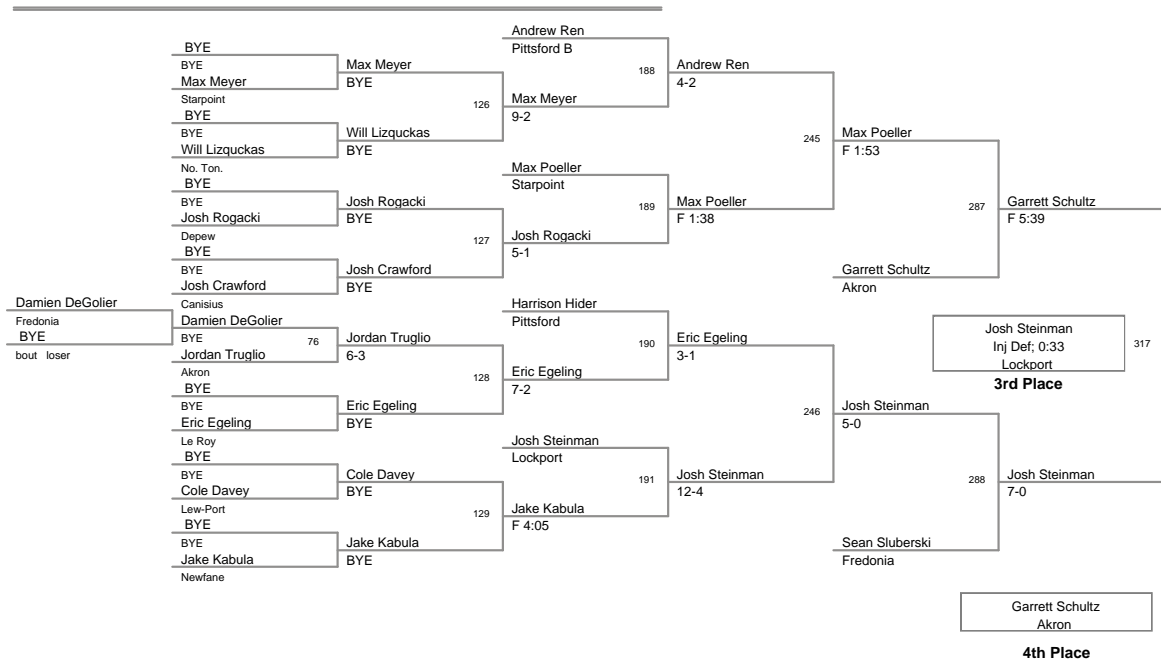

138 Lbs

2013 Lockport Varsity
2013 Lockport V Division

145 Lbs

2013 Lockport Varsity
2013 Lockport V Division

152 Lbs

2013 Lockport Varsity
2013 Lockport V Division

160 Lbs

2013 Lockport Varsity
2013 Lockport V Division