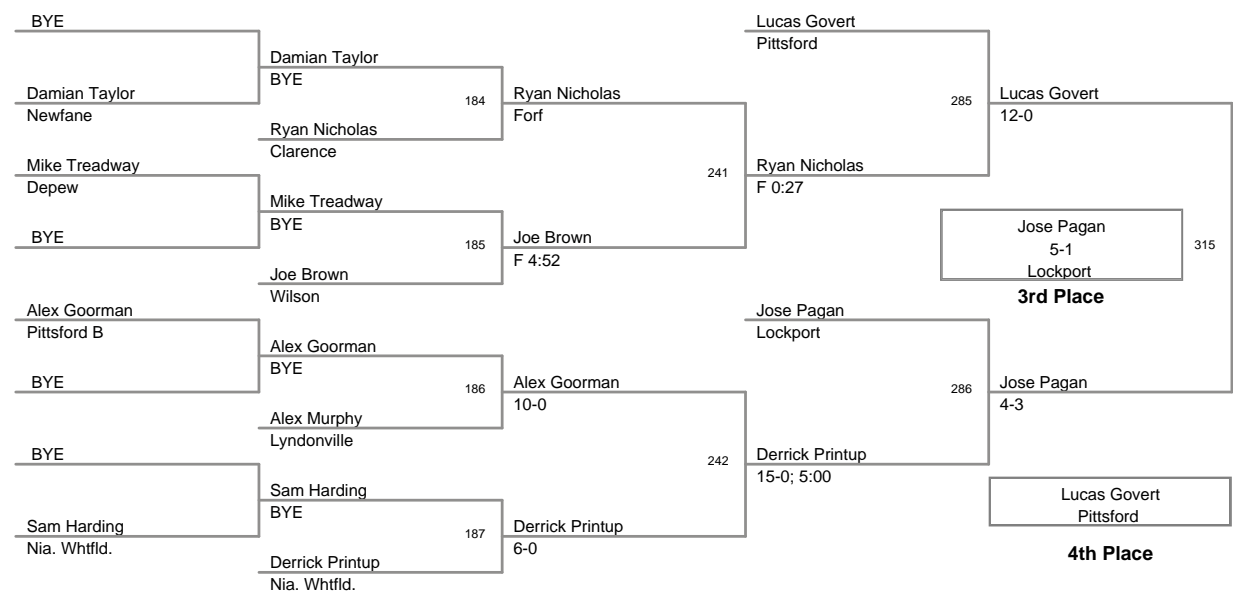

2013 Lockport Varsity
2013 Lockport V Division

145 Lbs