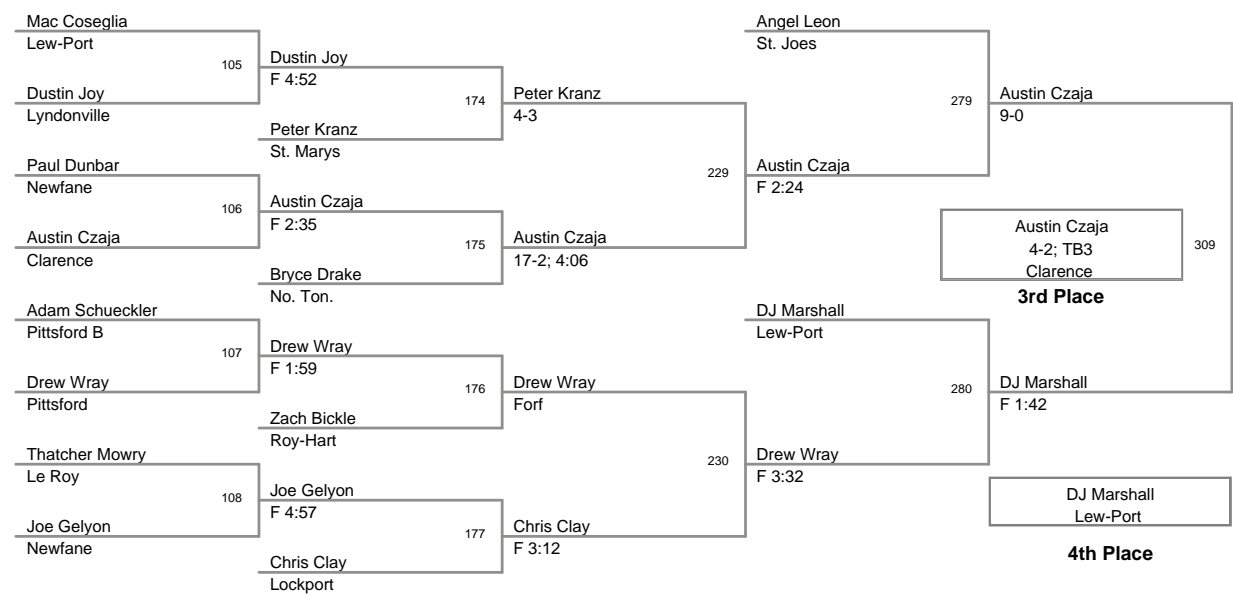

113 Lbs

2013 Lockport Varsity
2013 Lockport V Division

120 Lbs

2013 Lockport Varsity
2013 Lockport V Division

126 Lbs

2013 Lockport Varsity
2013 Lockport V Division

132 Lbs

2013 Lockport Varsity
2013 Lockport V Division