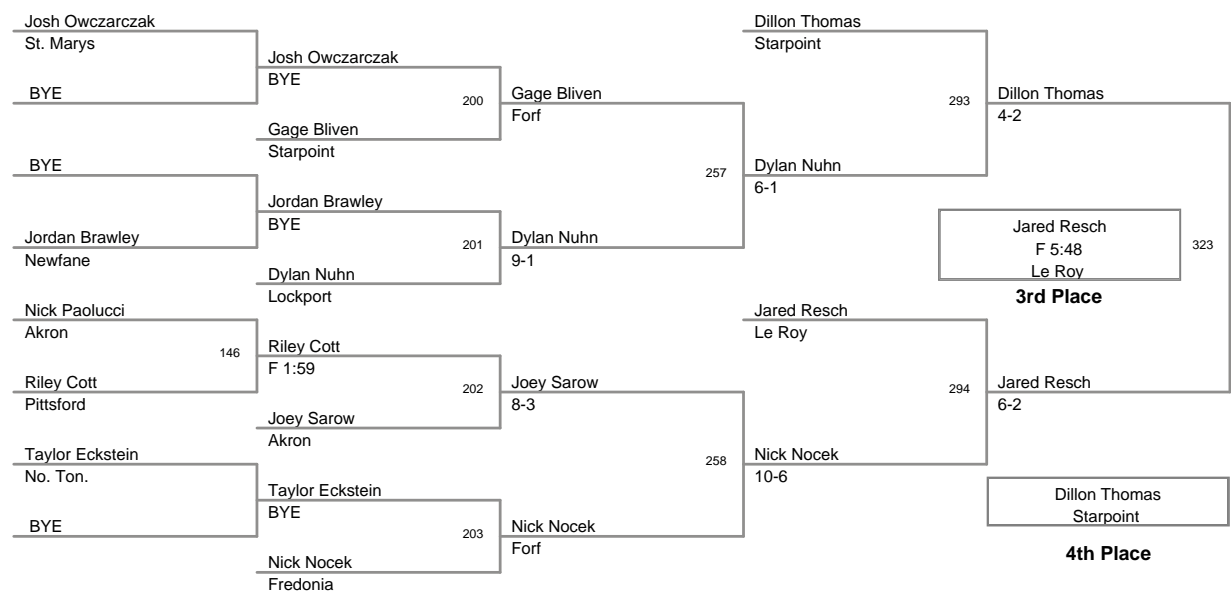

2013 Lockport Varsity
2013 Lockport V Division

182 Lbs