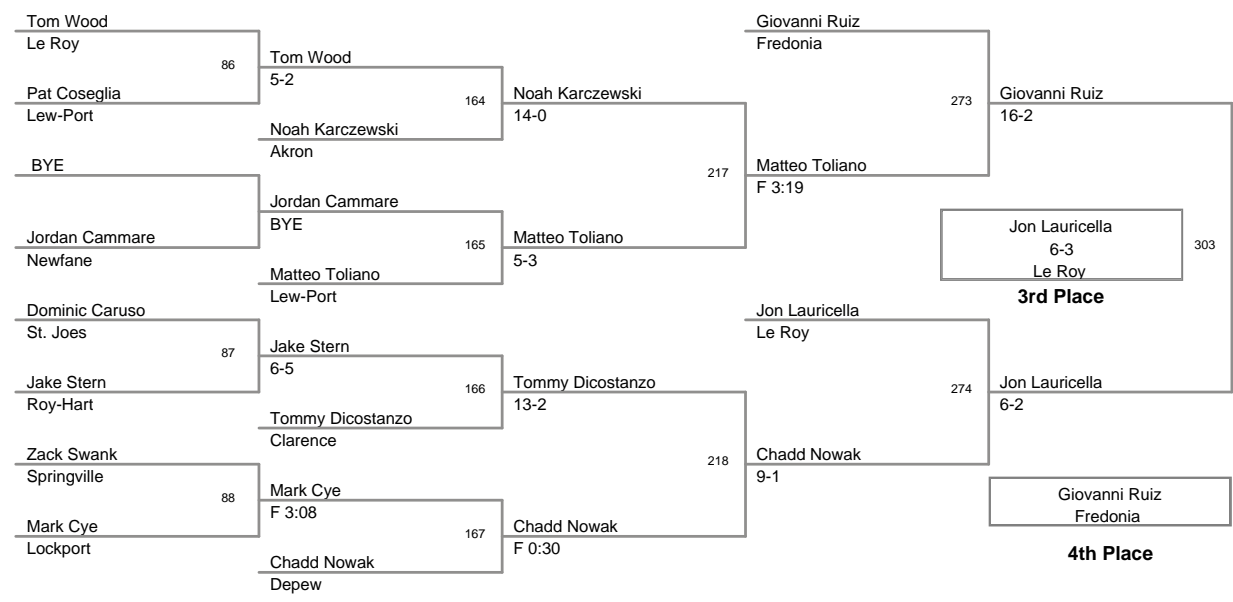

285 Lbs:

Rion Elson, Starpoint FALL Ryan Osborn, No. Ton. F 0:56

2013 Lockport Varsity
2013 Lockport V Division

99 Lbs

2013 Lockport Varsity
2013 Lockport V Division

106 Lbs

2013 Lockport Varsity
2013 Lockport V Division