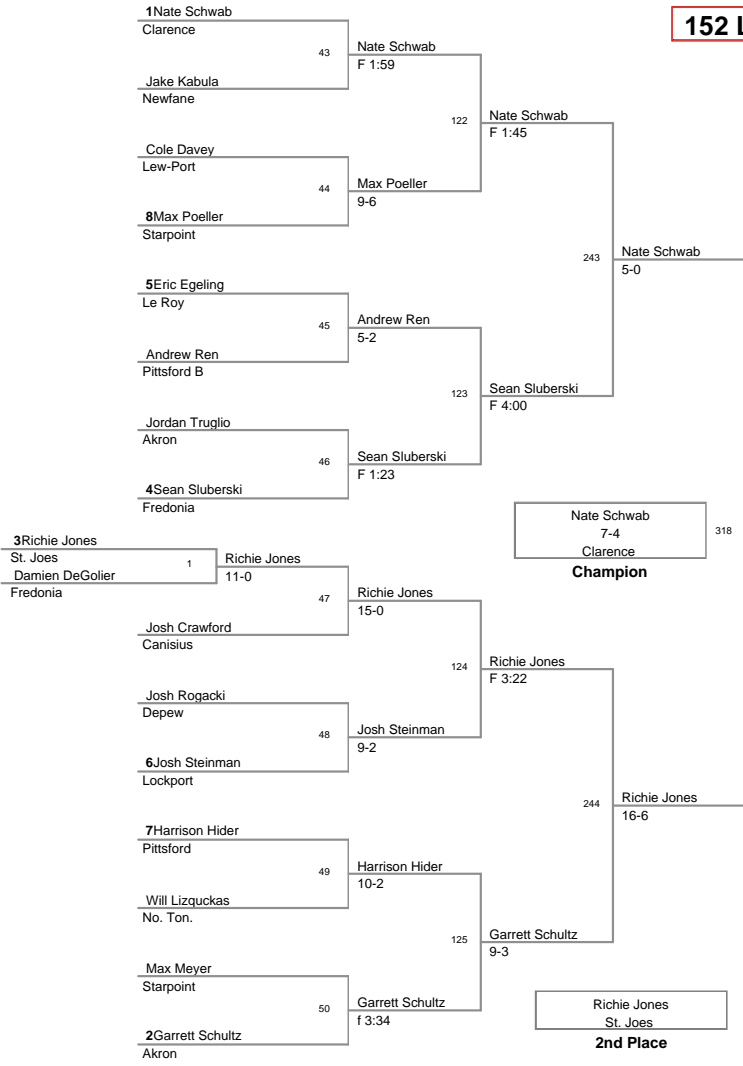

138 Lbs

2013 Lockport Varsity
2013 Lockport V Division

145 Lbs

2013 Lockport Varsity
2013 Lockport V Division

152 Lbs

2013 Lockport Varsity
2013 Lockport V Division

160 Lbs

2013 Lockport Varsity
2013 Lockport V Division