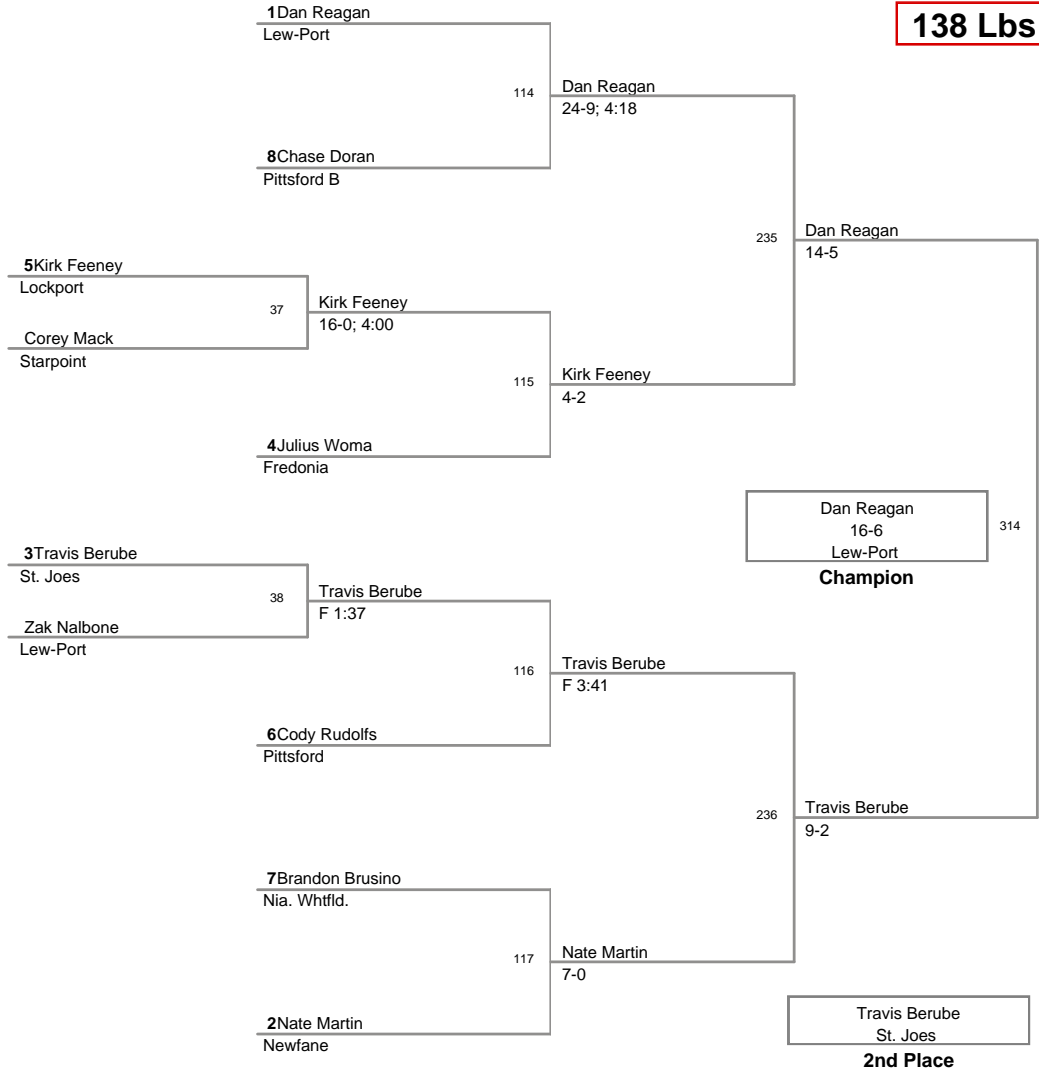

2013 Lockport Varsity
2013 Lockport V Division

138 Lbs