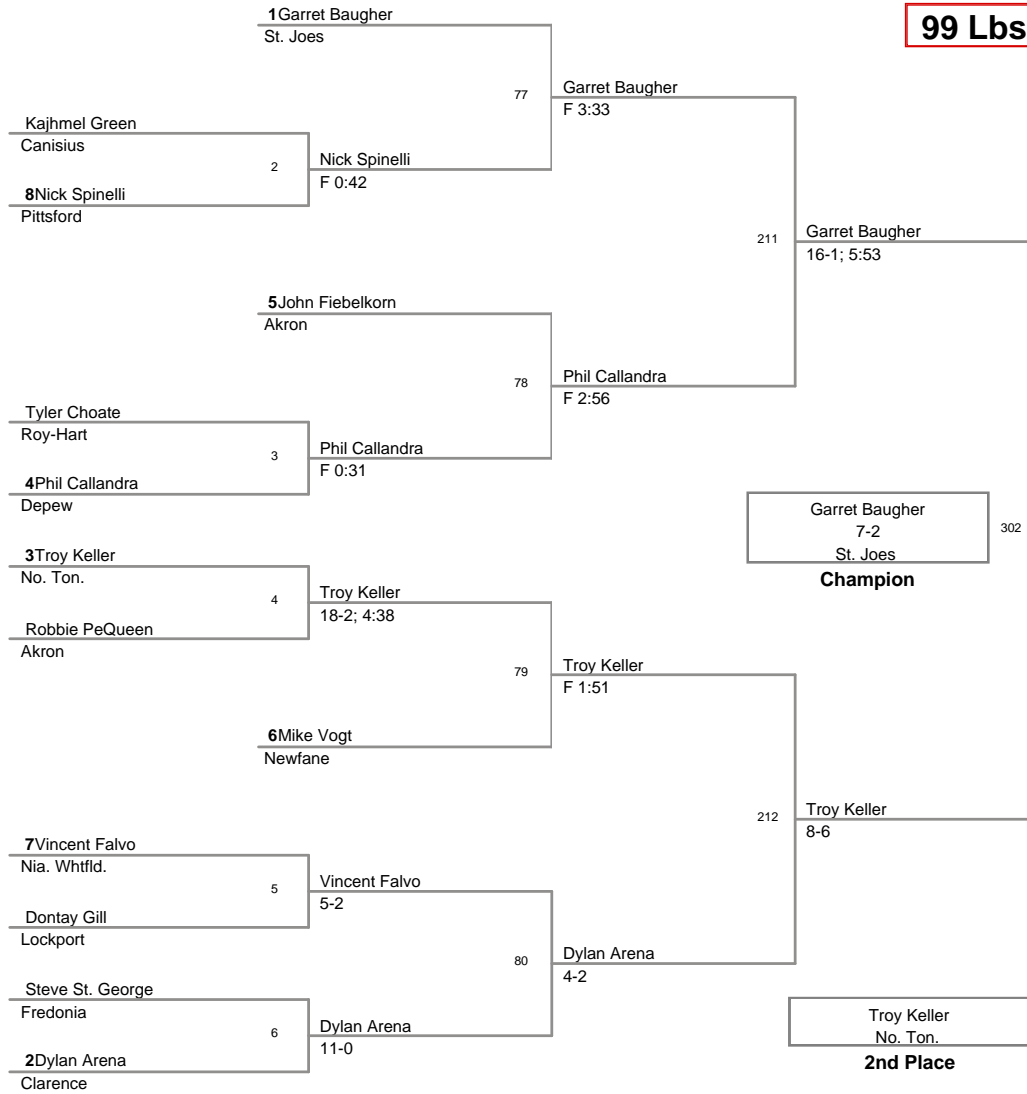

2013 Lockport Varsity
2013 Lockport V Division

99 Lbs