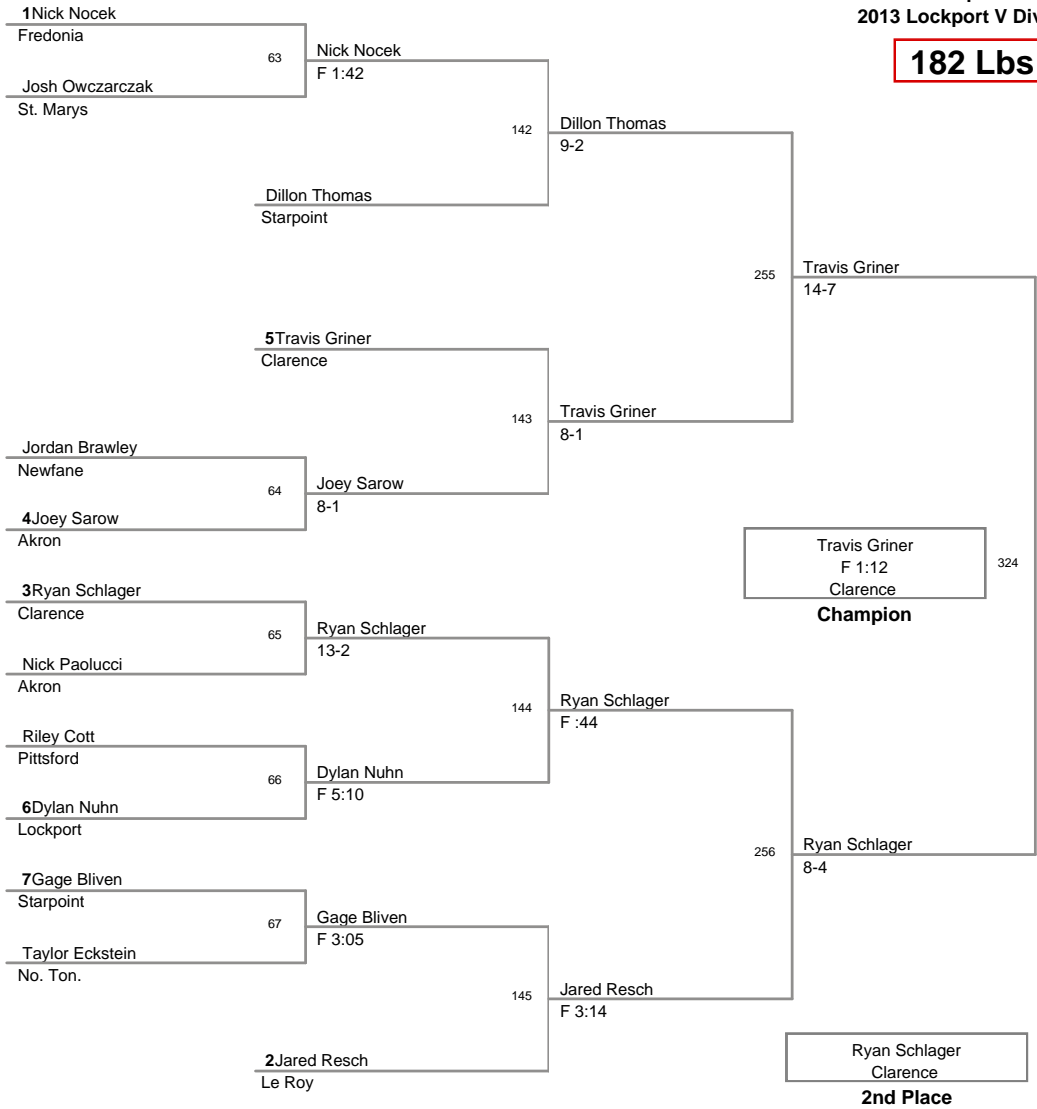

2013 Lockport Varsity
2013 Lockport V Division

182 Lbs