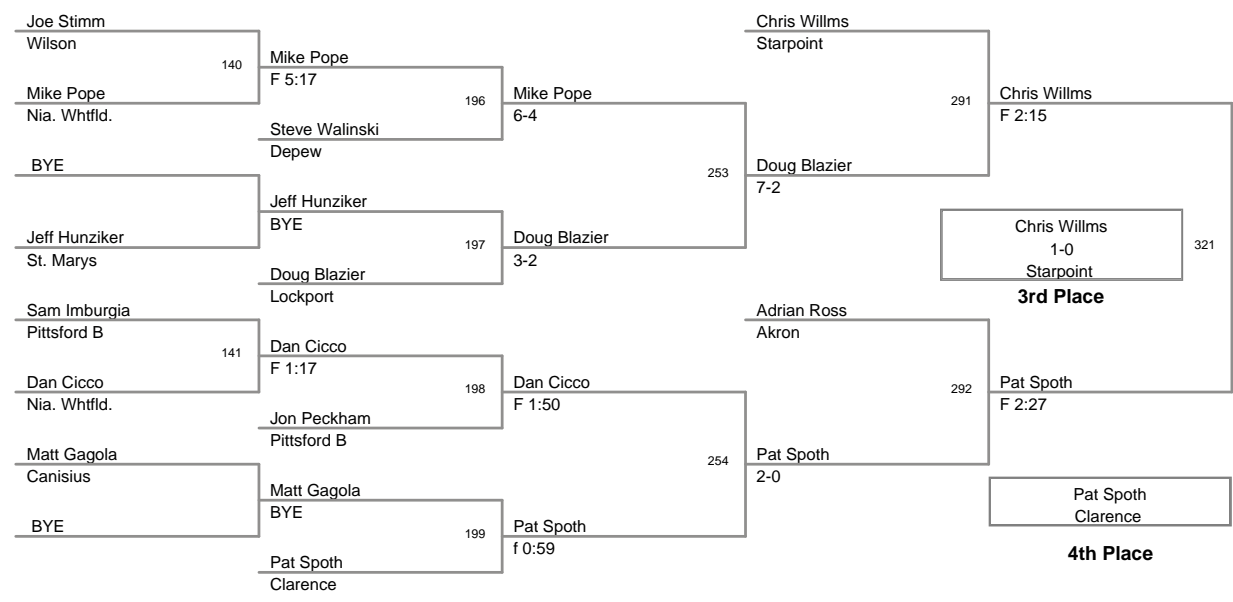

2013 Lockport Varsity
2013 Lockport V Division

170 Lbs