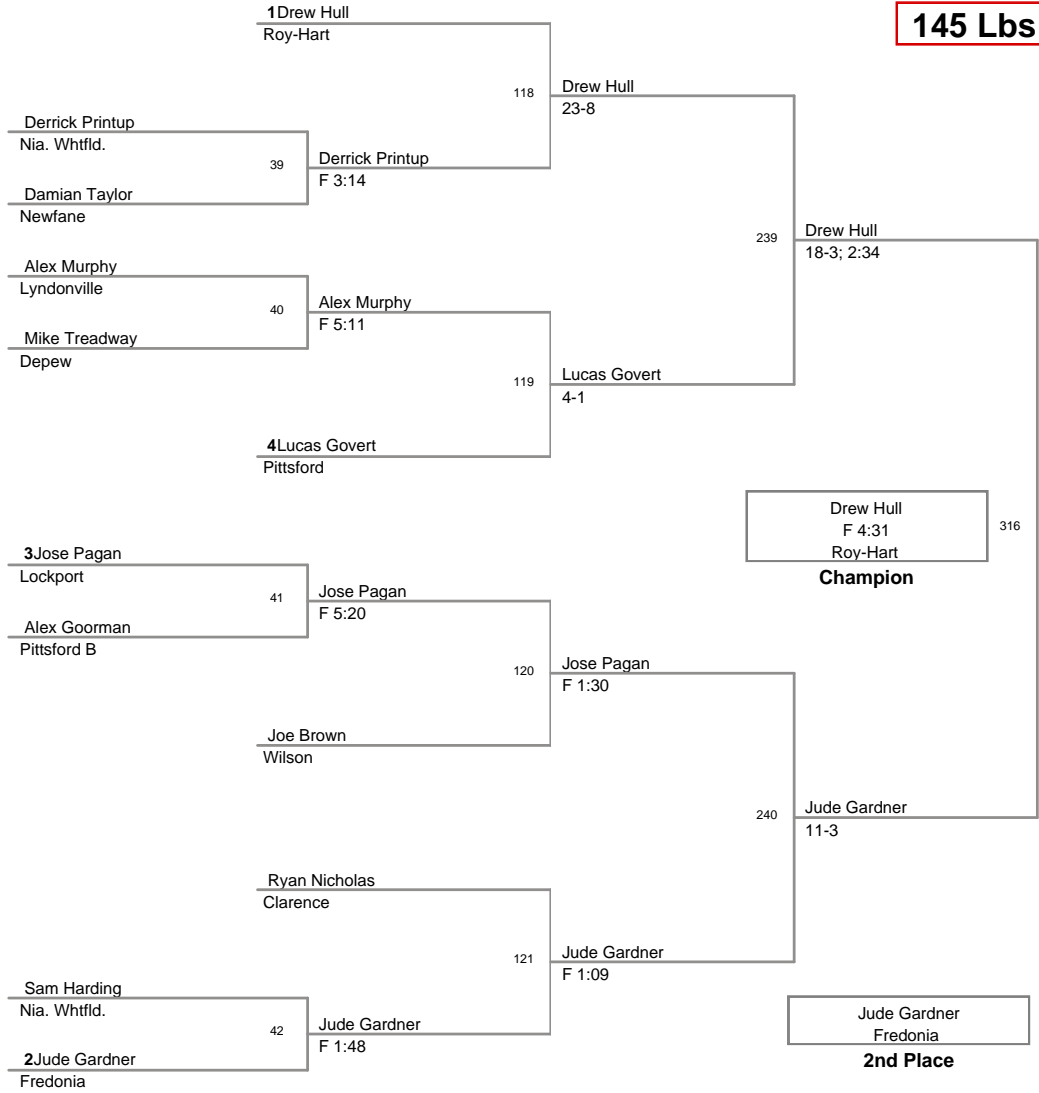

2013 Lockport Varsity
2013 Lockport V Division

145 Lbs