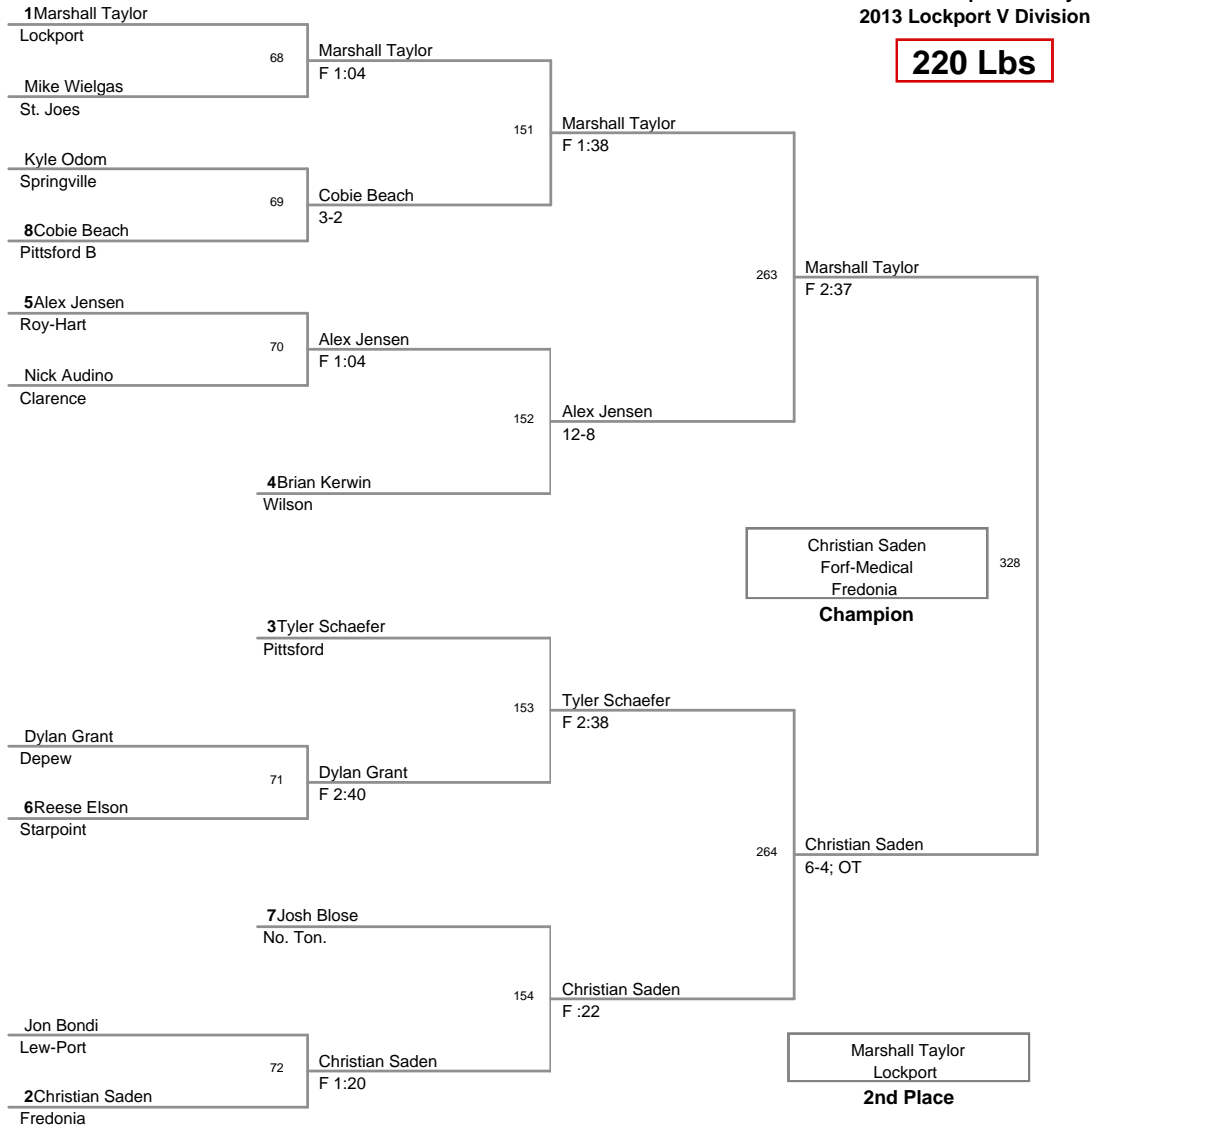

170 Lbs

2013 Lockport Varsity
2013 Lockport V Division

182 Lbs

2013 Lockport Varsity
2013 Lockport V Division

195 Lbs

2013 Lockport Varsity
2013 Lockport V Division

220 Lbs

2013 Lockport Varsity
2013 Lockport V Division