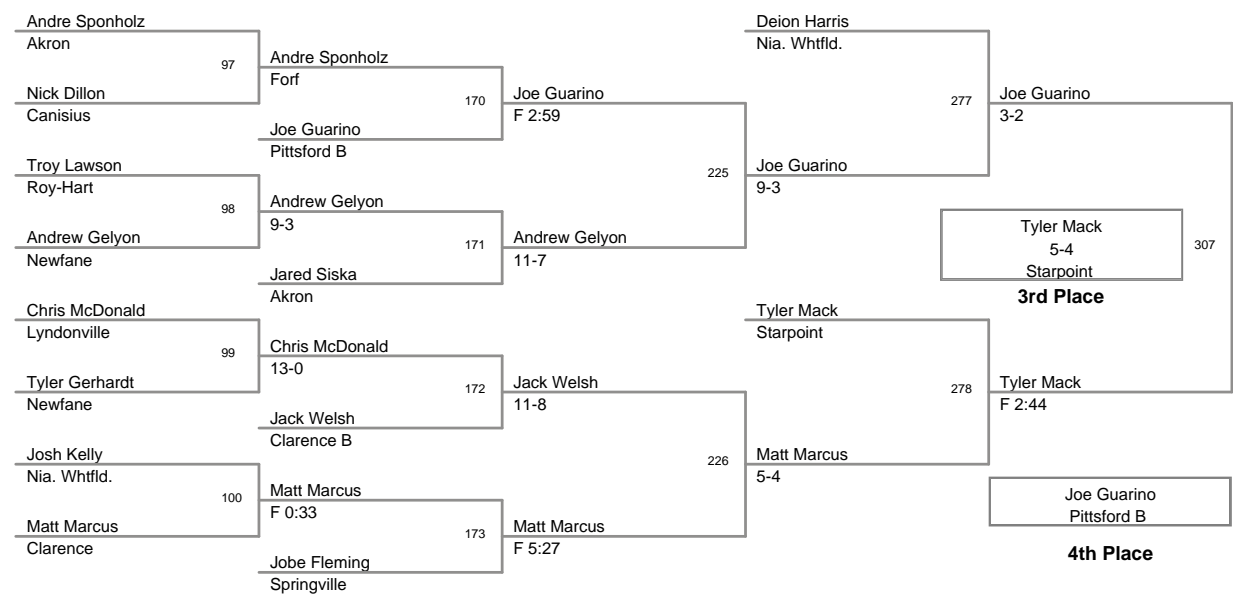

2013 Lockport Varsity
2013 Lockport V Division

120 Lbs