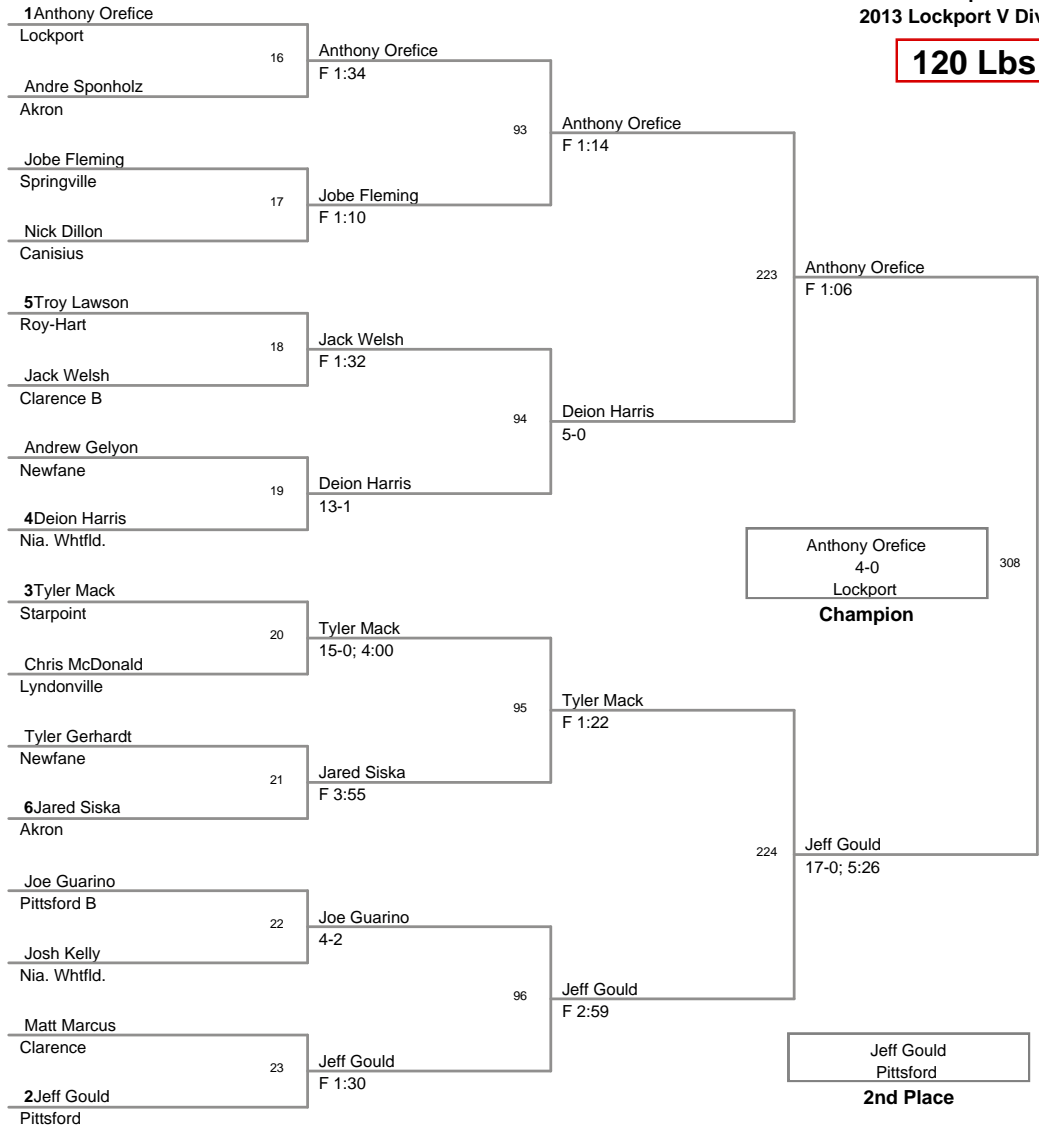

2013 Lockport Varsity
2013 Lockport V Division

120 Lbs