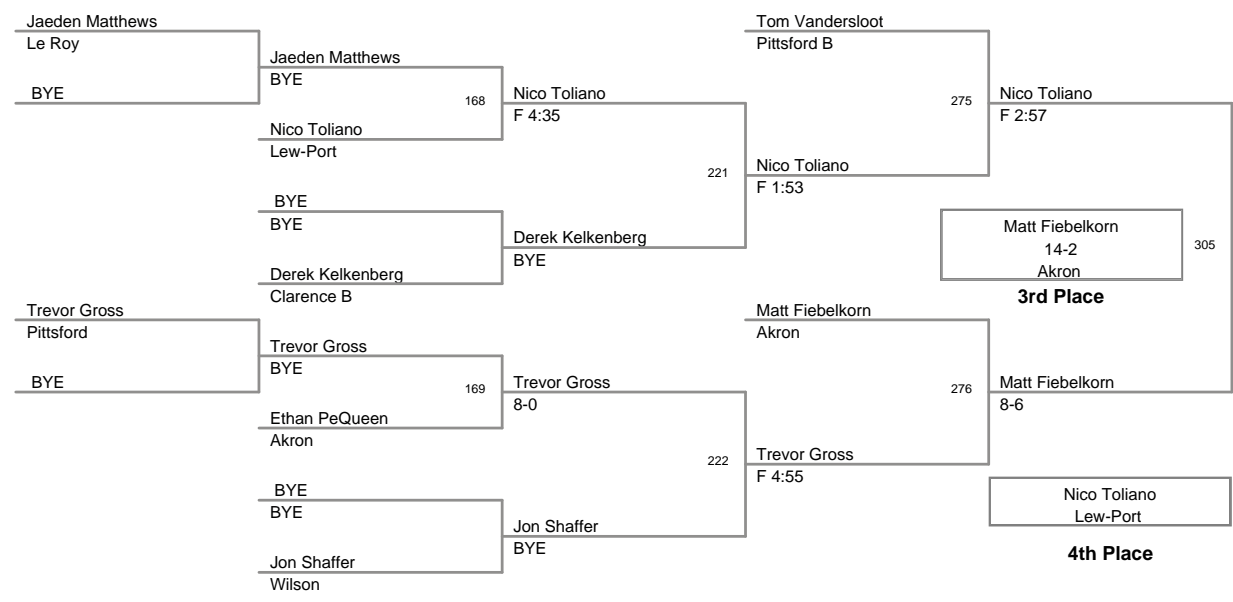

2013 Lockport Varsity
2013 Lockport V Division

113 Lbs