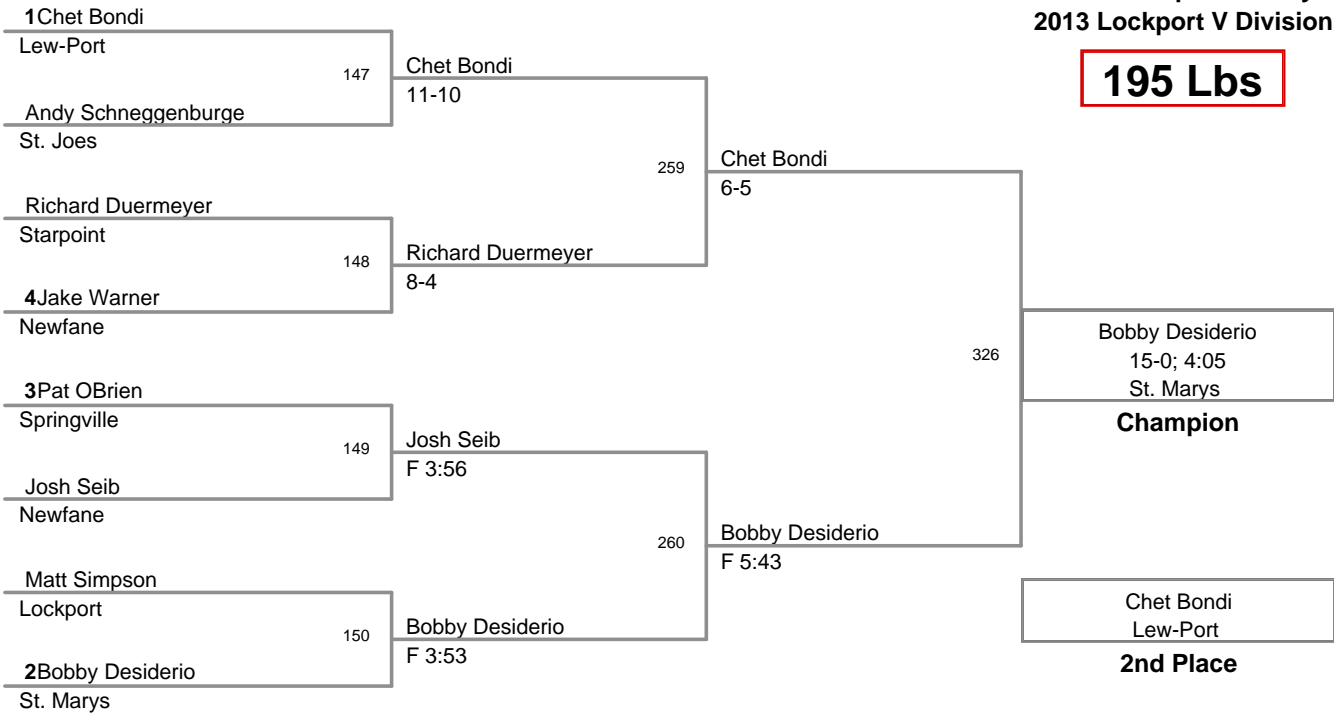

170 Lbs

2013 Lockport Varsity
2013 Lockport V Division

182 Lbs

2013 Lockport Varsity
2013 Lockport V Division

195 Lbs

2013 Lockport Varsity
2013 Lockport V Division

220 Lbs

2013 Lockport Varsity
2013 Lockport V Division