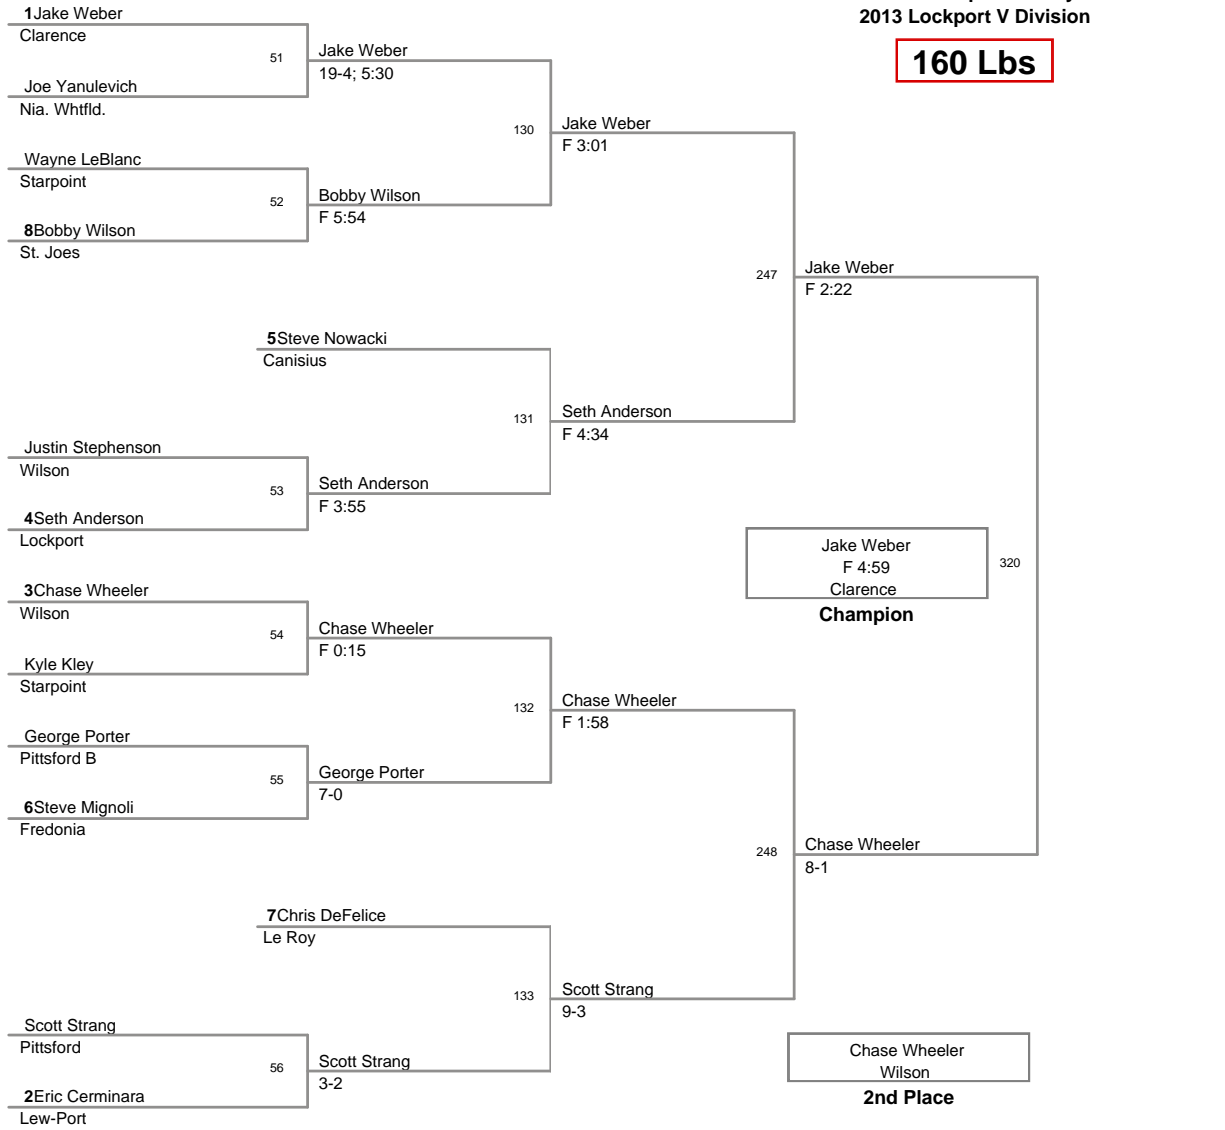

138 Lbs

2013 Lockport Varsity
2013 Lockport V Division

145 Lbs

2013 Lockport Varsity
2013 Lockport V Division

152 Lbs

2013 Lockport Varsity
2013 Lockport V Division

160 Lbs

2013 Lockport Varsity
2013 Lockport V Division