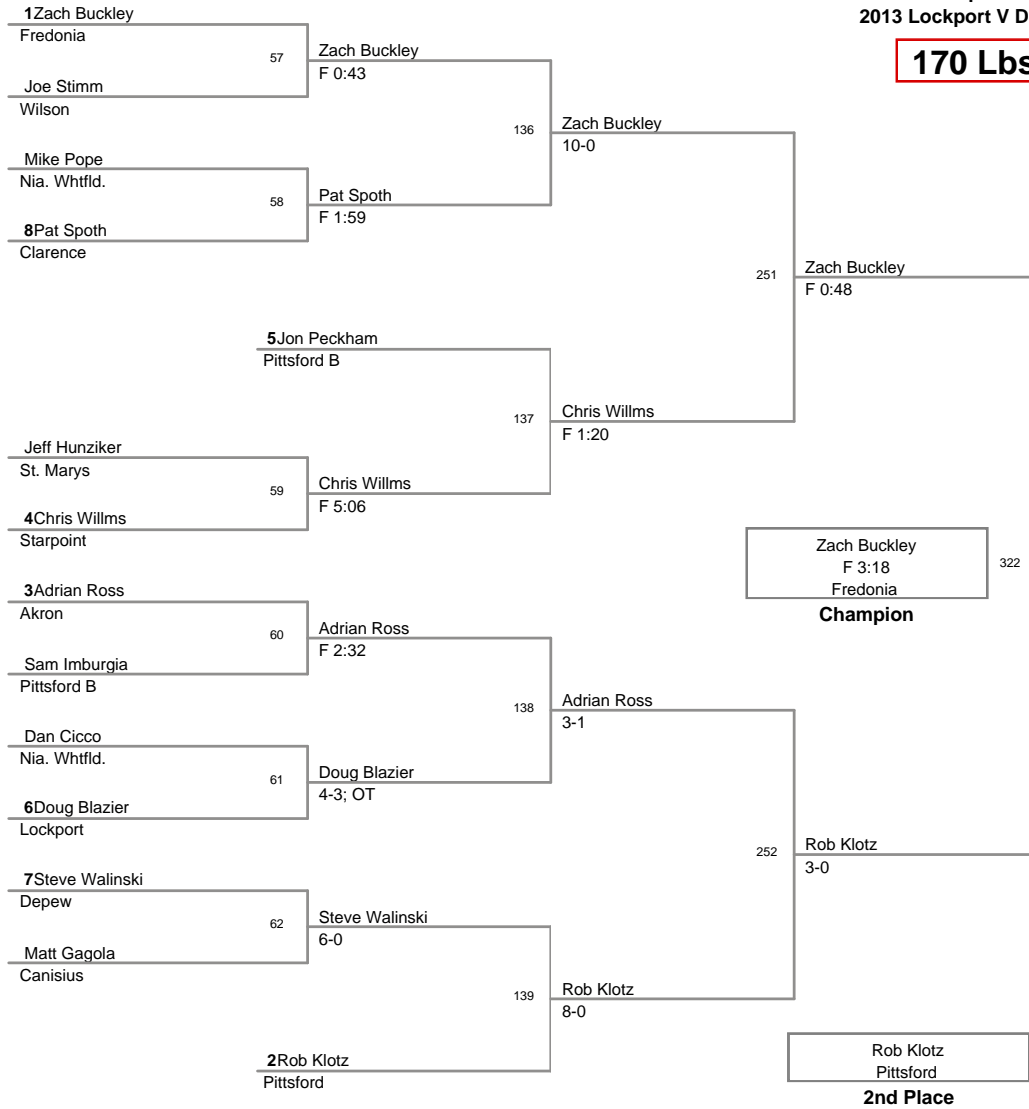

2013 Lockport Varsity
2013 Lockport V Division

170 Lbs