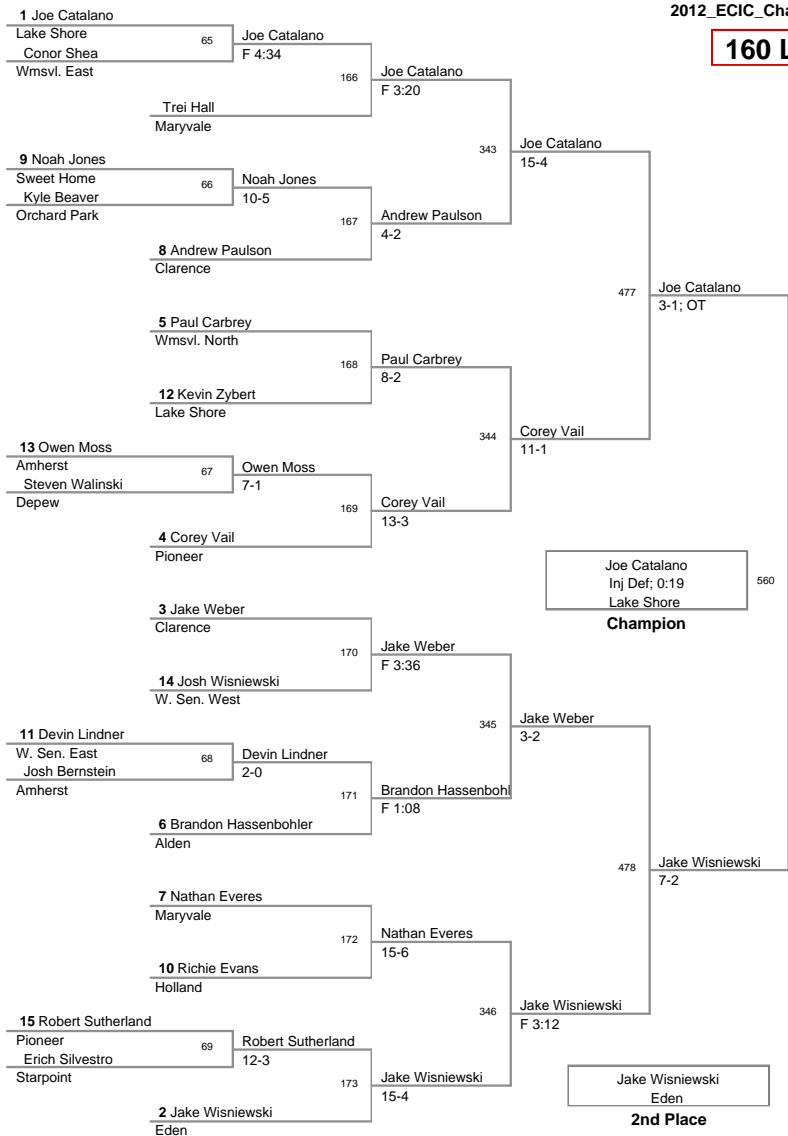

2012_ECIC_Championships
2012_ECIC_Champ_Division

160 Lbs