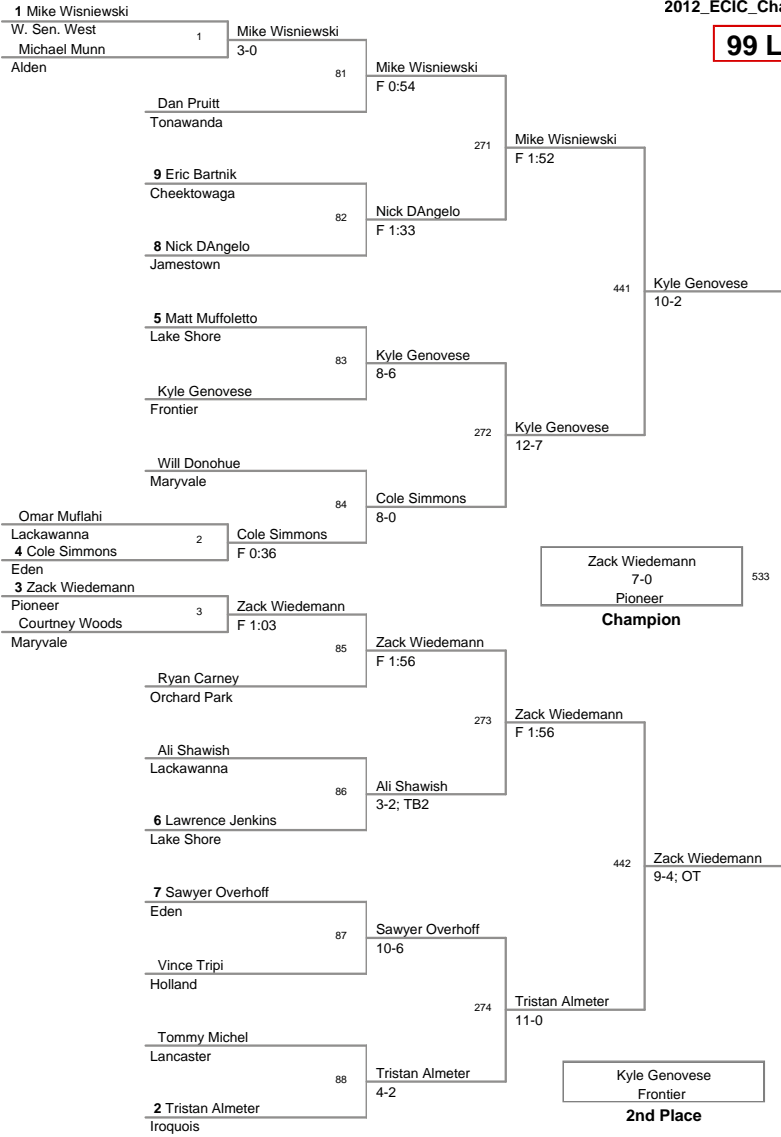

2012_ECIC_Championships
2012_ECIC_Champ_Division

99 Lbs

Tommy Michel (Lancaster) vs Mike Wisniewski (W. Sen. West) - 7-2
Mike Wisniewski (W. Sen. West) vs Tommy Michel (Lancaster) - 7-2
5th Place: Mike Wisniewski, **6th Place: Tommy Michel**