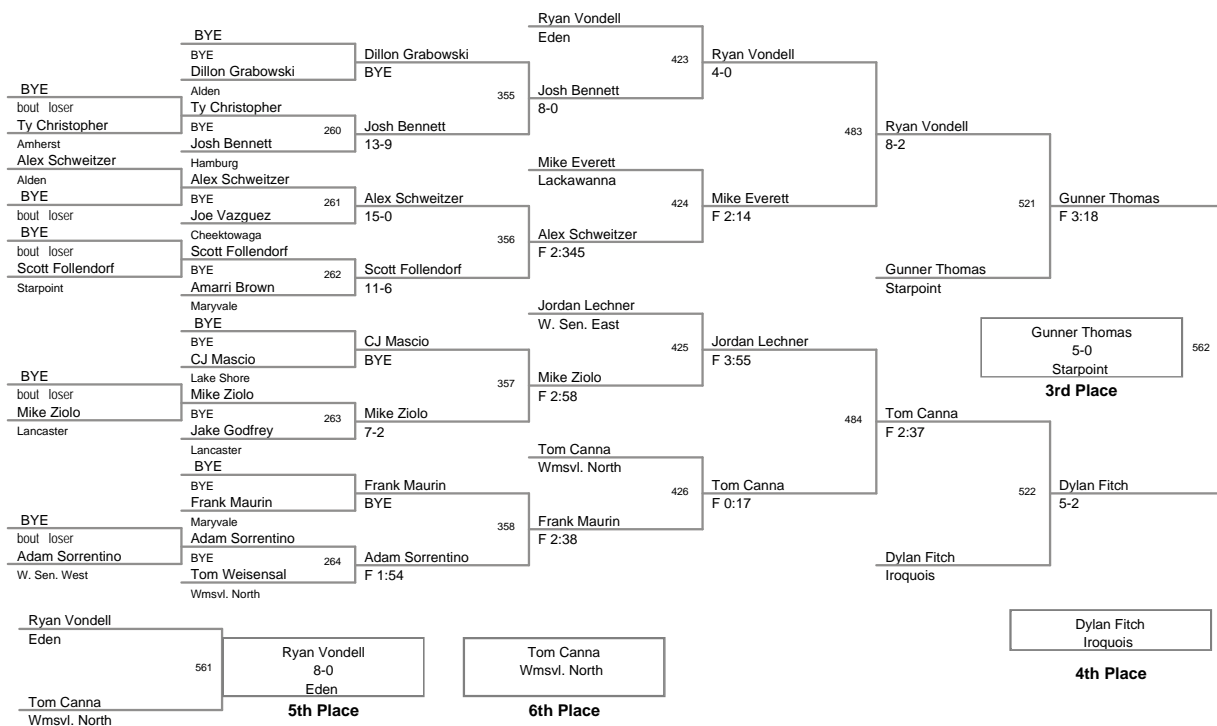

2012_ECIC_Championships
2012_ECIC_Champ_Division

170 Lbs