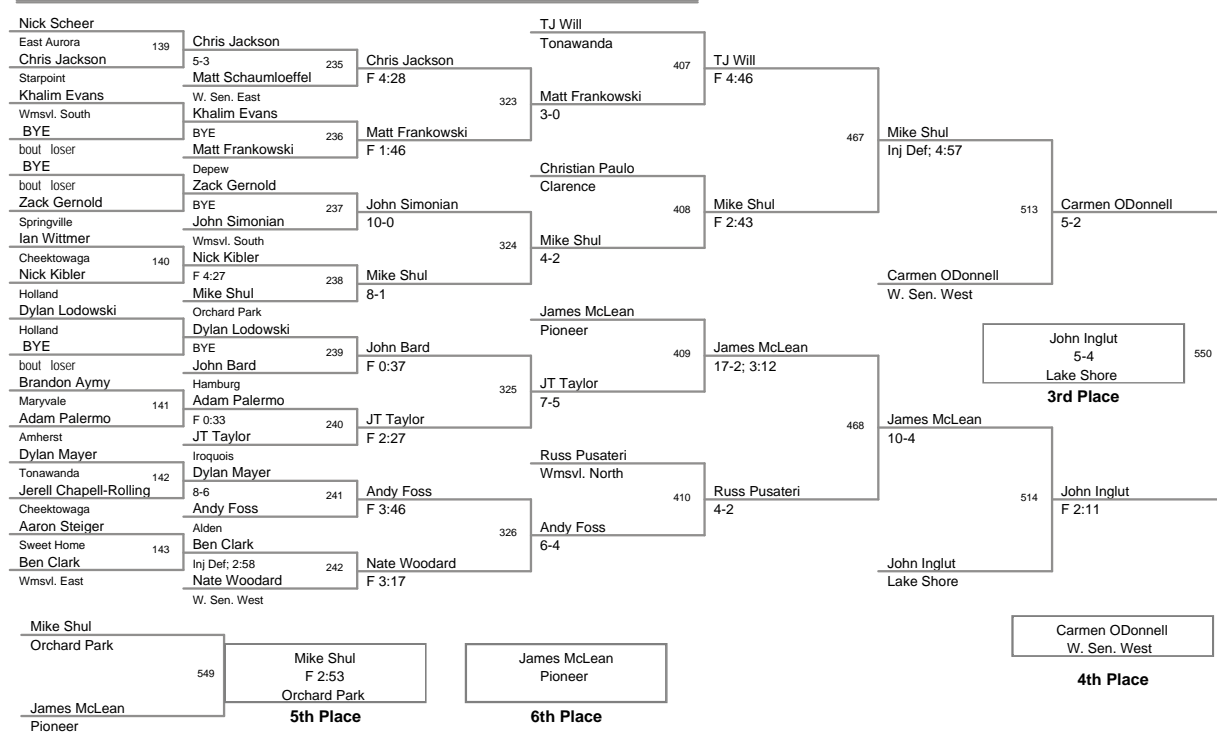

2012_ECIC_Championships
2012_ECIC_Champ_Division

138 Lbs