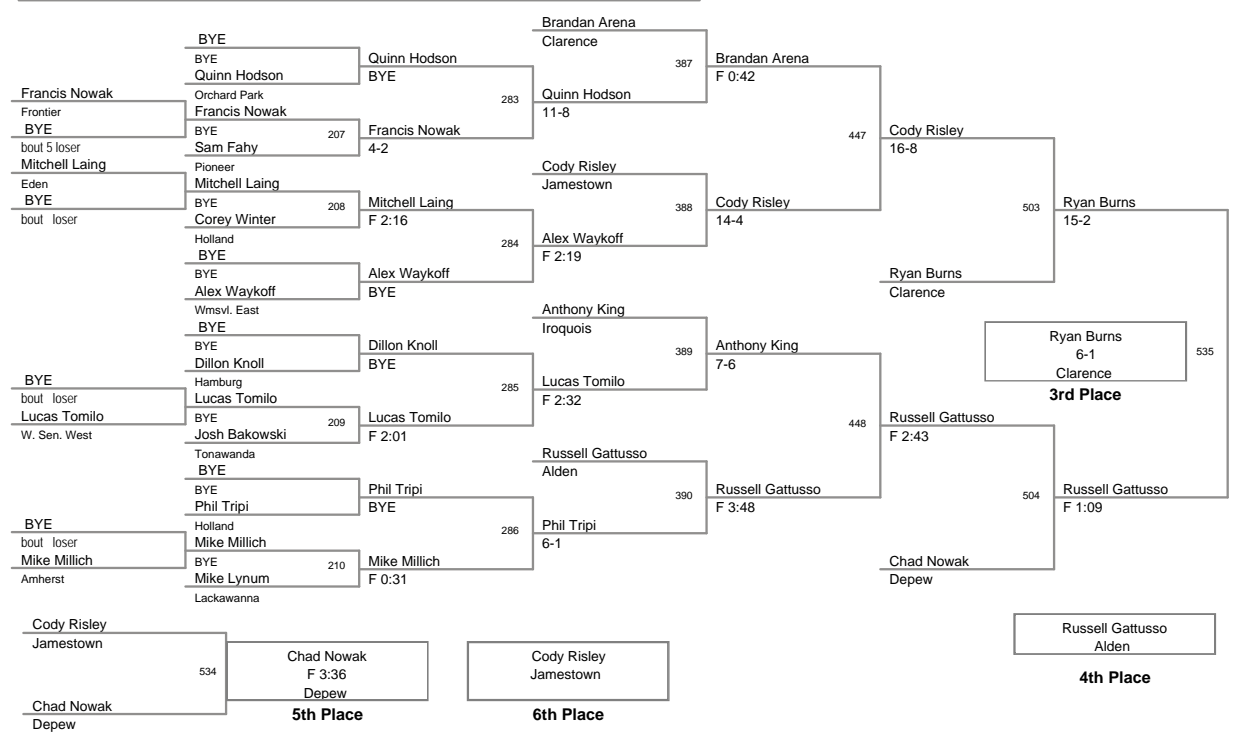

2012_ECIC_Championships
2012_ECIC_Champ_Division

106 Lbs