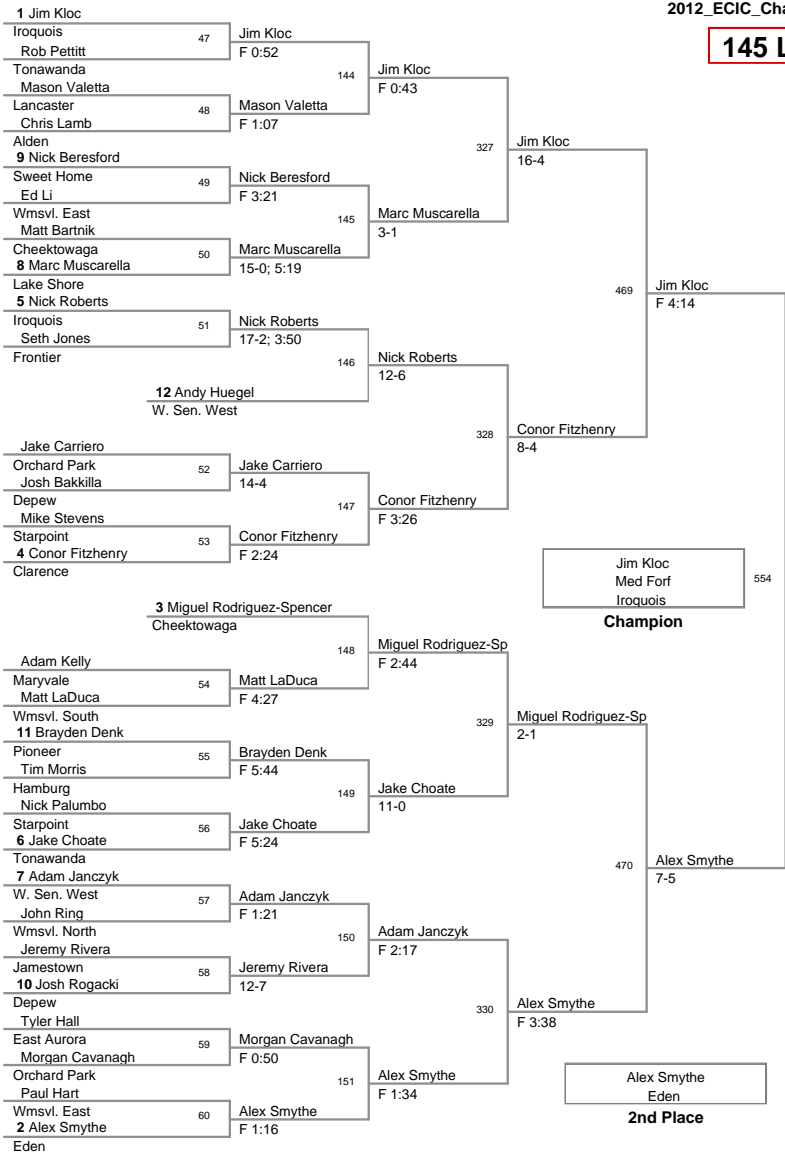

MOW: 138 - Mitch Larkin, Lancaster

Division: 2012_ECIC_Champ Division

Championship Finals

99 Lbs: Zack Wiedemann, Pioneer DEC Kyle Genovese, Frontier 7-0
 106 Lbs: Tyler Hartinger, Lancaster DEC Jared Price, Pioneer 4-2
 113 Lbs: Kellen Devlin, Amherst MAJOR Danny Graham, W. Sen. East 16-2
 120 Lbs: Rocco Russo, Frontier DEC Matt Kloc, Iroquois 8-2
 126 Lbs: Renaldo Rodriguez-Spencer, Cheektowaga DEC Bobby Broad, Alden 8-4
 132 Lbs: Tom Page, Eden DEC Eric Lewandowski, Lancaster 2-1
 138 Lbs: Mitch Larkin, Lancaster FALL Dylan Cohen, Wmsvl. East F 5:34 *
 145 Lbs: Jim Kloc, Iroquois MED Alex Smythe, Eden Med Forf
 152 Lbs: Zac Wisniewski, Eden MAJOR Luke Falzone, Wmsvl. South 12-3
 160 Lbs: Joe Catalano, Lake Shore DEFAULT Jake Wisniewski, Eden Inj Def; 0:19
 170 Lbs: Anthony Liberatore, Wmsvl. South DEFAULT Jacob Gullo, Jamestown Inj Def; 4:53
 182 Lbs: Tony Lock, Pioneer TF Jeff Lake, Alden 16-0; 6:00
 195 Lbs: Daquan Rodriguez, Orchard Park FALL Brendan Knoll, Hamburg F 0:11
 220 Lbs: Larry Wright, Lackawanna DEC Brandon Vernon, Iroquois 9-4
 285 Lbs: Luke Catalano, Lake Shore DEC Nate Ward, Clarence 3-1; OT

132 Lbs

2012_ECIC_Championships
2012_ECIC_Champ_Division

138 Lbs

2012_ECIC_Championships
2012_ECIC_Champ_Division

145 Lbs

2012_ECIC_Championships
2012_ECIC_Champ_Division

152 Lbs

2012_ECIC_Championships
2012_ECIC_Champ_Division