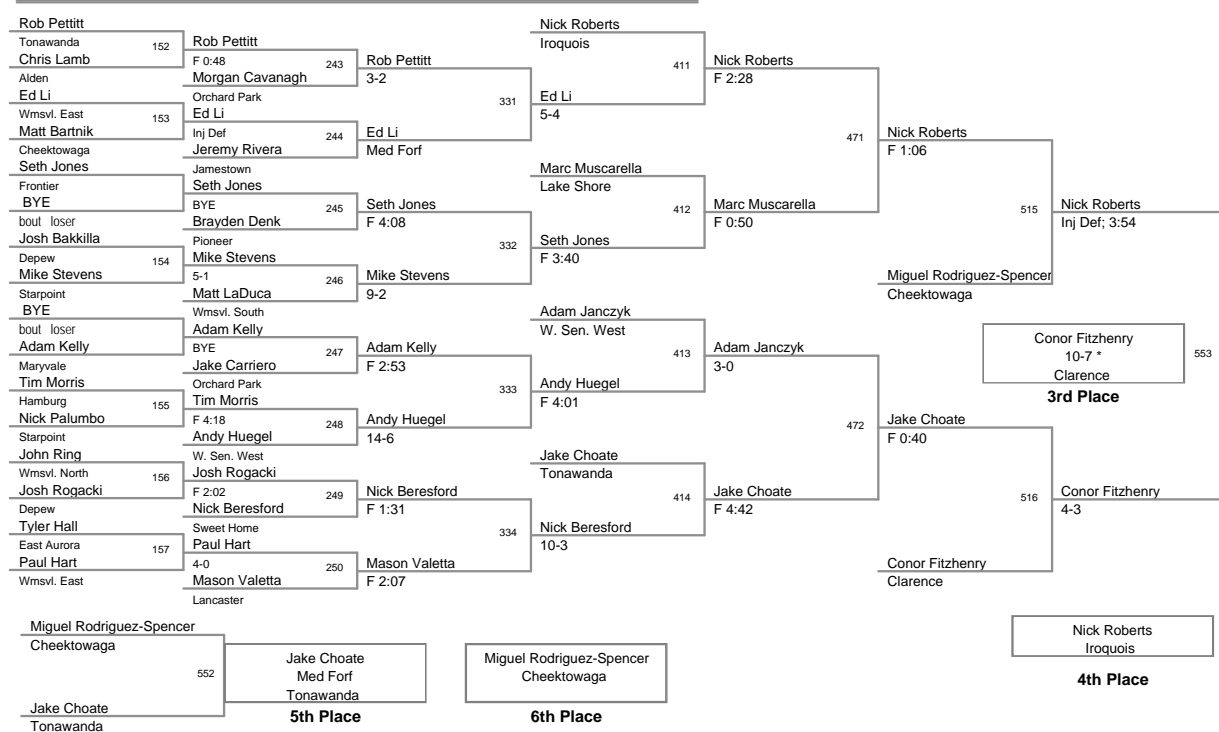

2012_ECIC_Championships
2012_ECIC_Champ_Division

145 Lbs