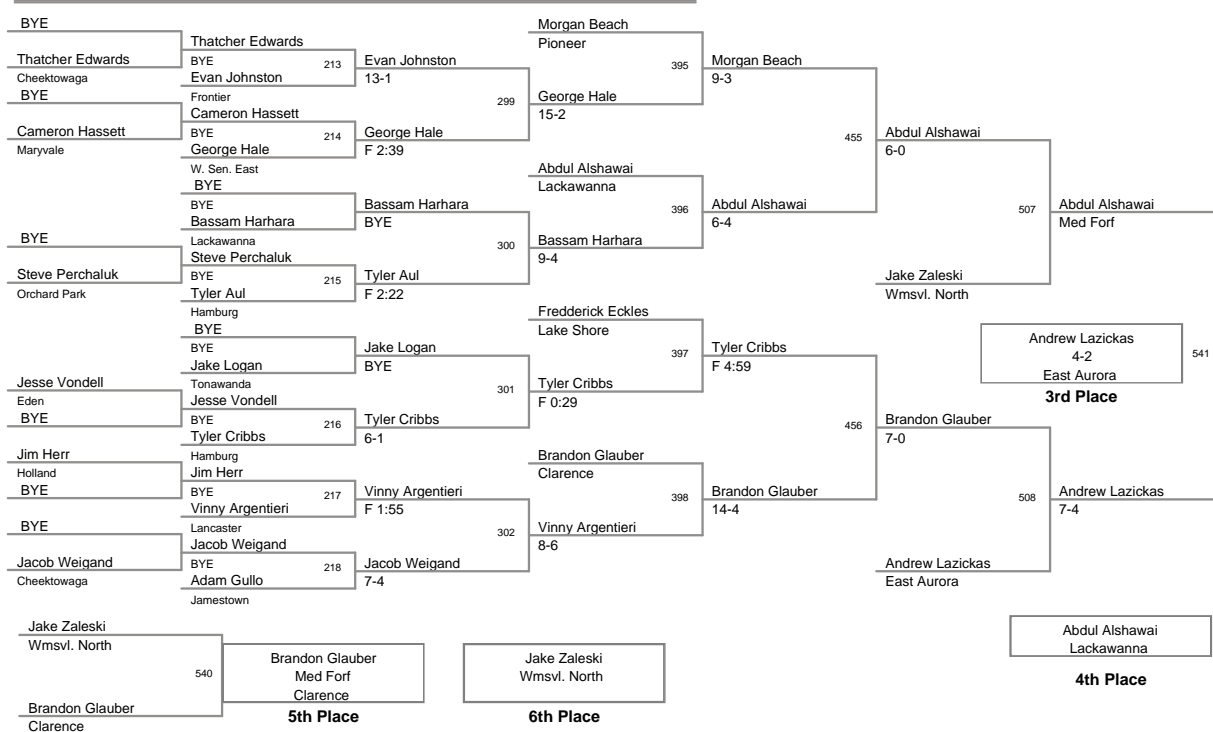

2012_ECIC_Championships
2012_ECIC_Champ_Division

120 Lbs