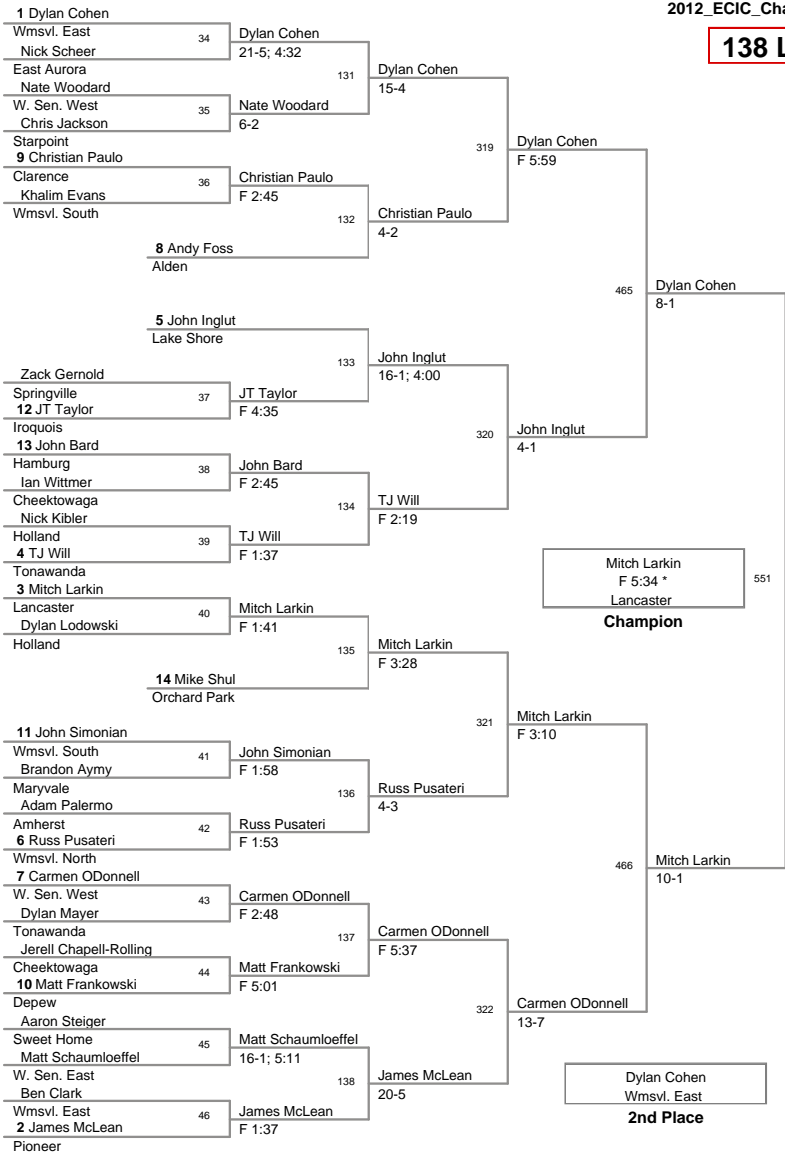

2012_ECIC_Championships
2012_ECIC_Champ_Division

138 Lbs