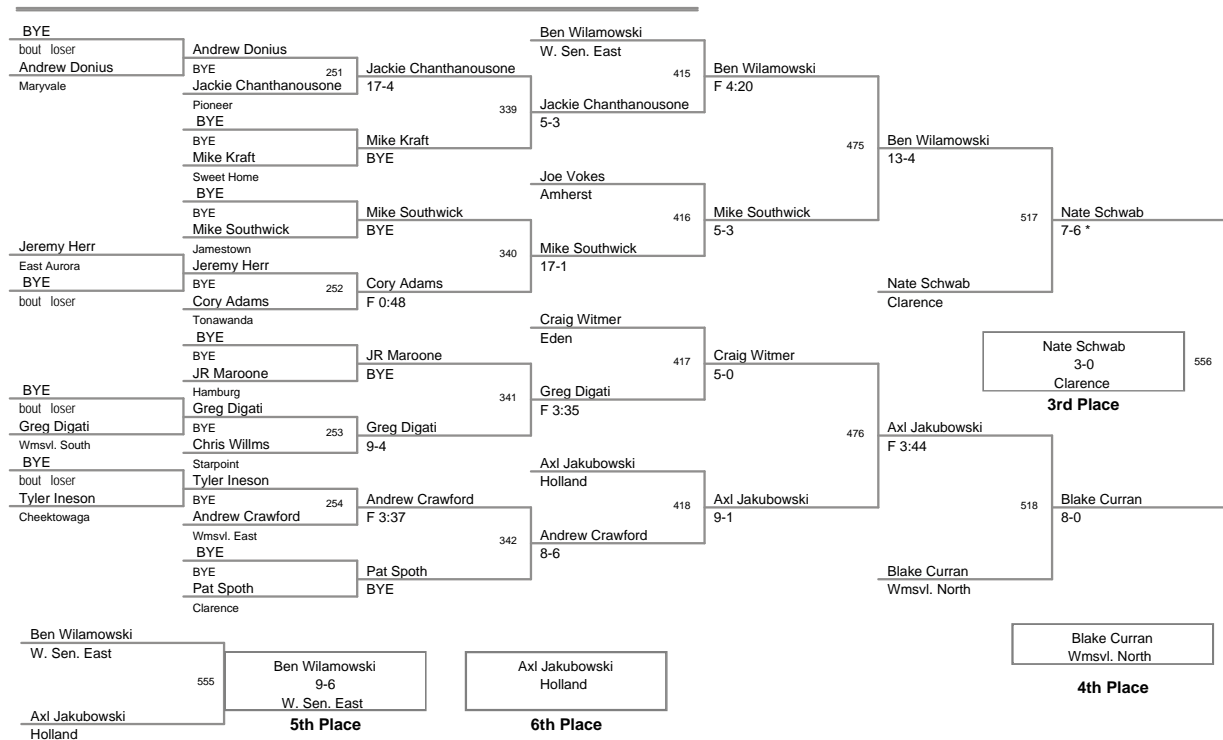

2012_ECIC_Championships
2012_ECIC_Champ_Division

152 Lbs