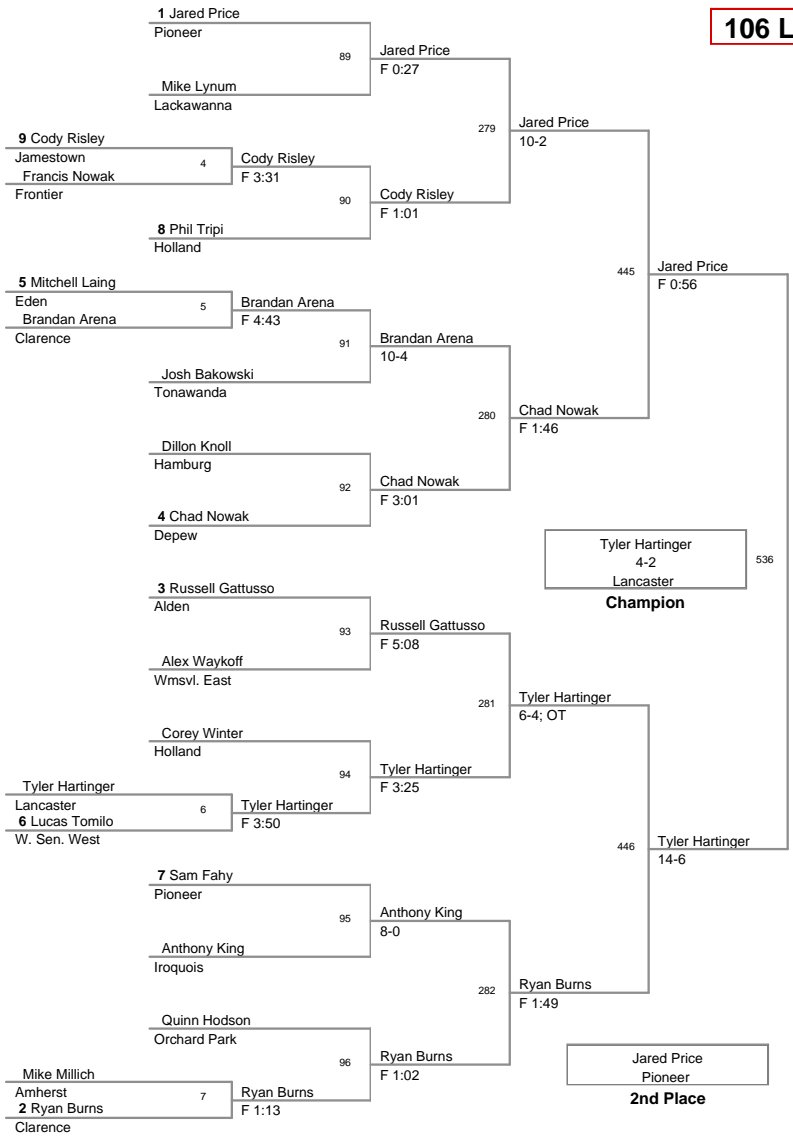

2012_ECIC_Championships
2012_ECIC_Champ_Division

106 Lbs