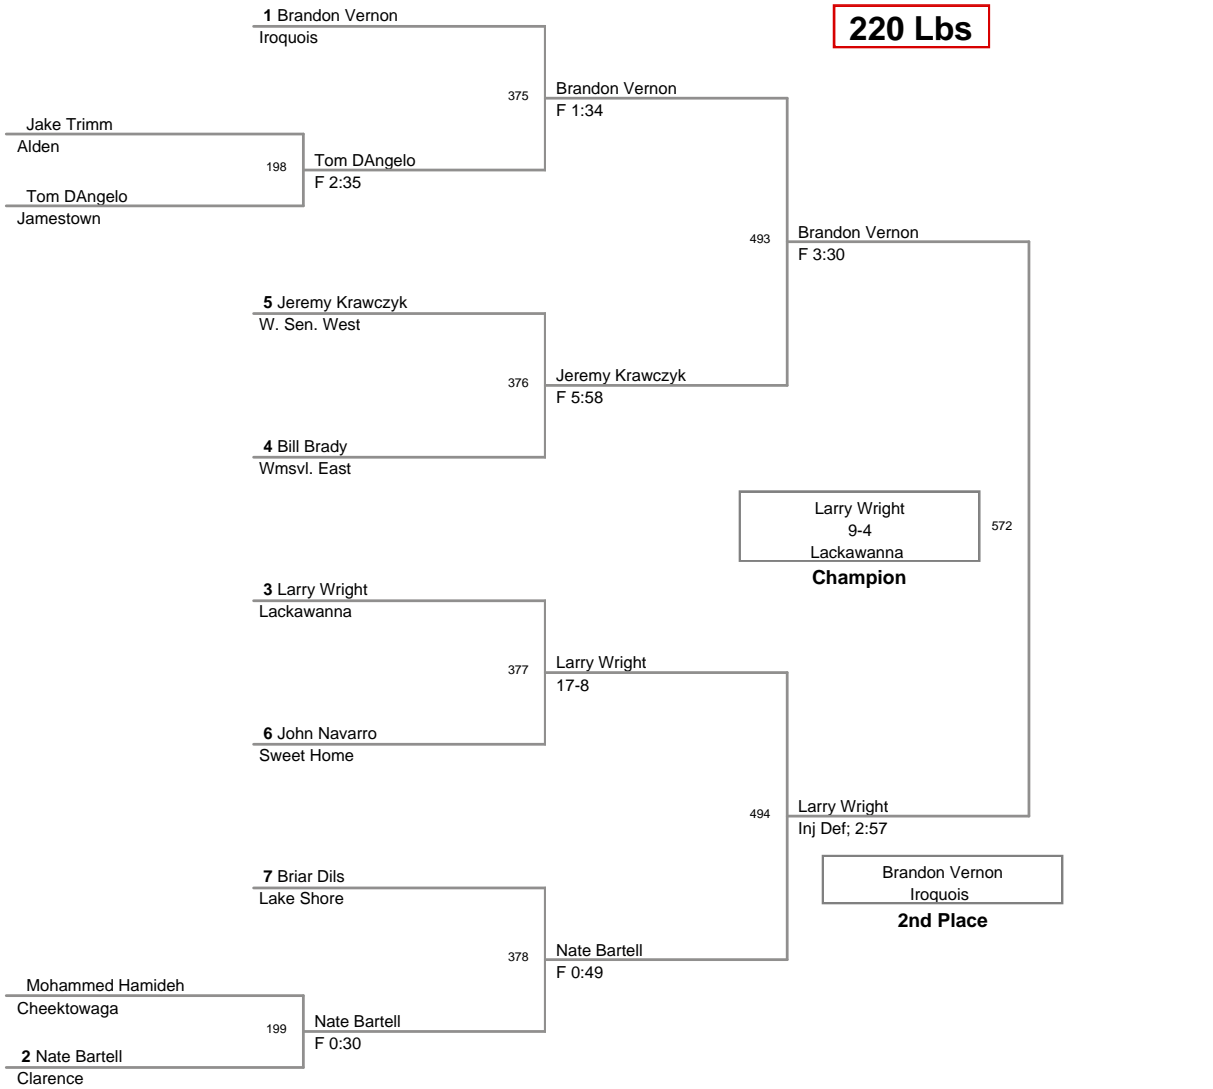

2012_ECIC_Championships
2012_ECIC_Champ Division

220 Lbs