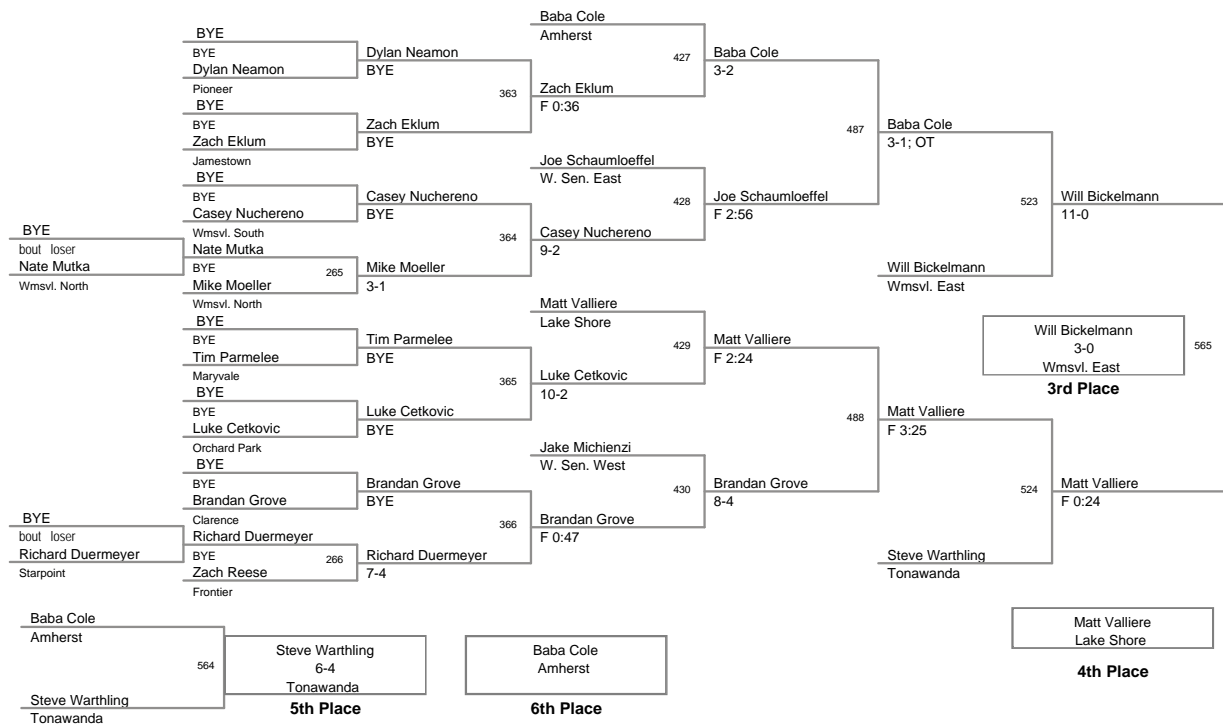

2012_ECIC_Championships
2012_ECIC_Champ_Division

182 Lbs