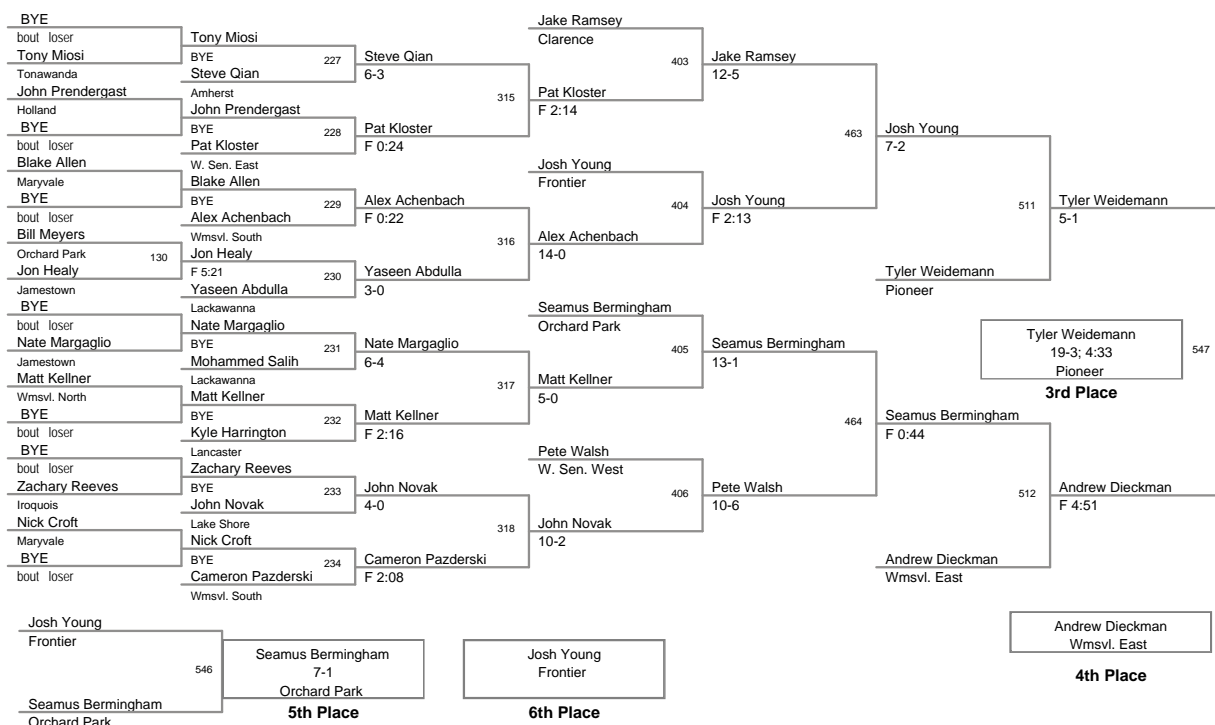

2012_ECIC_Championships
2012_ECIC_Champ_Division

132 Lbs