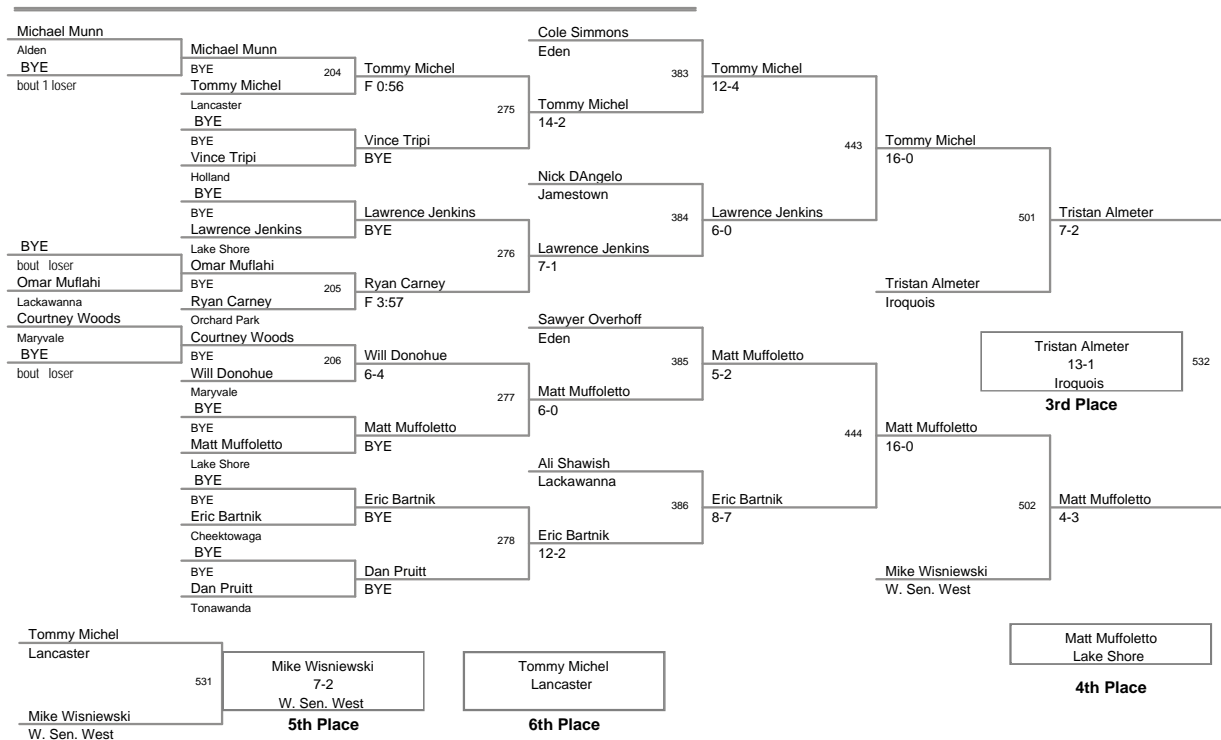

2012_ECIC_Championships
2012_ECIC_Champ_Division

99 Lbs

Tommy Michel (Lancaster) vs Mike Wisniewski (W. Sen. West) - 7-2
Mike Wisniewski (W. Sen. West) vs Tommy Michel (Lancaster) - 7-2
5th Place: Mike Wisniewski, **6th Place: Tommy Michel**