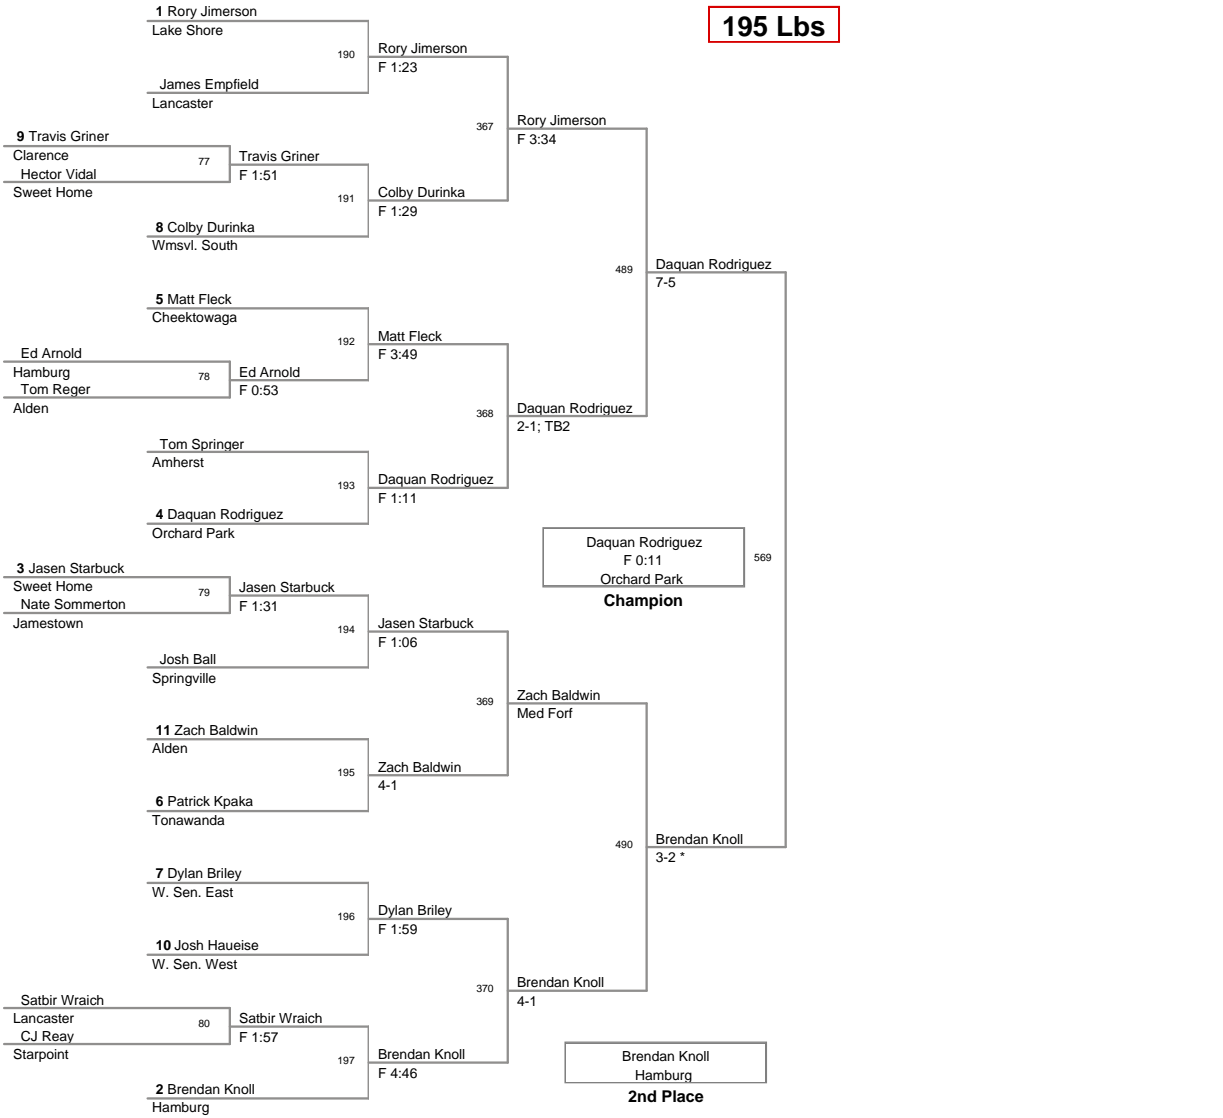

MOW: 138 - Mitch Larkin, Lancaster

Division: 2012_ECIC_Champ Division

Championship Finals

99 Lbs: Zack Wiedemann, Pioneer DEC Kyle Genovese, Frontier 7-0
 106 Lbs: Tyler Hartinger, Lancaster DEC Jared Price, Pioneer 4-2
 113 Lbs: Kellen Devlin, Amherst MAJOR Danny Graham, W. Sen. East 16-2
 120 Lbs: Rocco Russo, Frontier DEC Matt Kloc, Iroquois 8-2
 126 Lbs: Renaldo Rodriguez-Spencer, Cheektowaga DEC Bobby Broad, Alden 8-4
 132 Lbs: Tom Page, Eden DEC Eric Lewandowski, Lancaster 2-1
 138 Lbs: Mitch Larkin, Lancaster FALL Dylan Cohen, Wmsvl. East F 5:34 *
 145 Lbs: Jim Kloc, Iroquois MED Alex Smythe, Eden Med Forf
 152 Lbs: Zac Wisniewski, Eden MAJOR Luke Falzone, Wmsvl. South 12-3
 160 Lbs: Joe Catalano, Lake Shore DEFAULT Jake Wisniewski, Eden Inj Def; 0:19
 170 Lbs: Anthony Liberatore, Wmsvl. South DEFAULT Jacob Gullo, Jamestown Inj Def; 4:53
 182 Lbs: Tony Lock, Pioneer TF Jeff Lake, Alden 16-0; 6:00
 195 Lbs: Daquan Rodriguez, Orchard Park FALL Brendan Knoll, Hamburg F 0:11
 220 Lbs: Larry Wright, Lackawanna DEC Brandon Vernon, Iroquois 9-4
 285 Lbs: Luke Catalano, Lake Shore DEC Nate Ward, Clarence 3-1; OT

160 Lbs

2012_ECIC_Championships
2012_ECIC_Champ_Division

170 Lbs

2012_ECIC_Championships
2012_ECIC_Champ_Division

182 Lbs

2012_ECIC_Championships
2012_ECIC_Champ_Division

195 Lbs

2012_ECIC_Championships
2012_ECIC_Champ Division