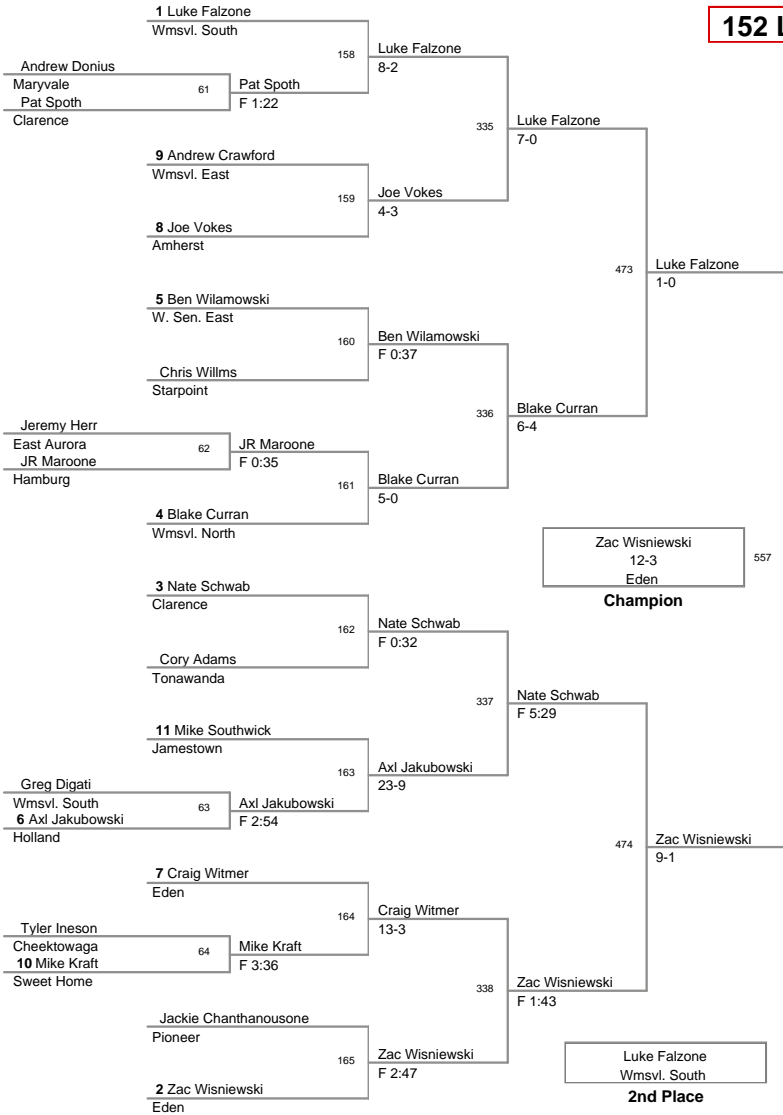

MOW: 138 - Mitch Larkin, Lancaster

Division: 2012_ECIC_Champ Division

Championship Finals

99 Lbs: Zack Wiedemann, Pioneer DEC Kyle Genovese, Frontier 7-0
 106 Lbs: Tyler Hartinger, Lancaster DEC Jared Price, Pioneer 4-2
 113 Lbs: Kellen Devlin, Amherst MAJOR Danny Graham, W. Sen. East 16-2
 120 Lbs: Rocco Russo, Frontier DEC Matt Kloc, Iroquois 8-2
 126 Lbs: Renaldo Rodriguez-Spencer, Cheektowaga DEC Bobby Broad, Alden 8-4
 132 Lbs: Tom Page, Eden DEC Eric Lewandowski, Lancaster 2-1
 138 Lbs: Mitch Larkin, Lancaster FALL Dylan Cohen, Wmsvl. East F 5:34 *
 145 Lbs: Jim Kloc, Iroquois MED Alex Smythe, Eden Med Forf
 152 Lbs: Zac Wisniewski, Eden MAJOR Luke Falzone, Wmsvl. South 12-3
 160 Lbs: Joe Catalano, Lake Shore DEFAULT Jake Wisniewski, Eden Inj Def; 0:19
 170 Lbs: Anthony Liberatore, Wmsvl. South DEFAULT Jacob Gullo, Jamestown Inj Def; 4:53
 182 Lbs: Tony Lock, Pioneer TF Jeff Lake, Alden 16-0; 6:00
 195 Lbs: Daquan Rodriguez, Orchard Park FALL Brendan Knoll, Hamburg F 0:11
 220 Lbs: Larry Wright, Lackawanna DEC Brandon Vernon, Iroquois 9-4
 285 Lbs: Luke Catalano, Lake Shore DEC Nate Ward, Clarence 3-1; OT

132 Lbs

2012_ECIC_Championships
2012_ECIC_Champ_Division

138 Lbs

2012_ECIC_Championships
2012_ECIC_Champ_Division

145 Lbs

2012_ECIC_Championships
2012_ECIC_Champ_Division

152 Lbs

2012_ECIC_Championships
2012_ECIC_Champ_Division