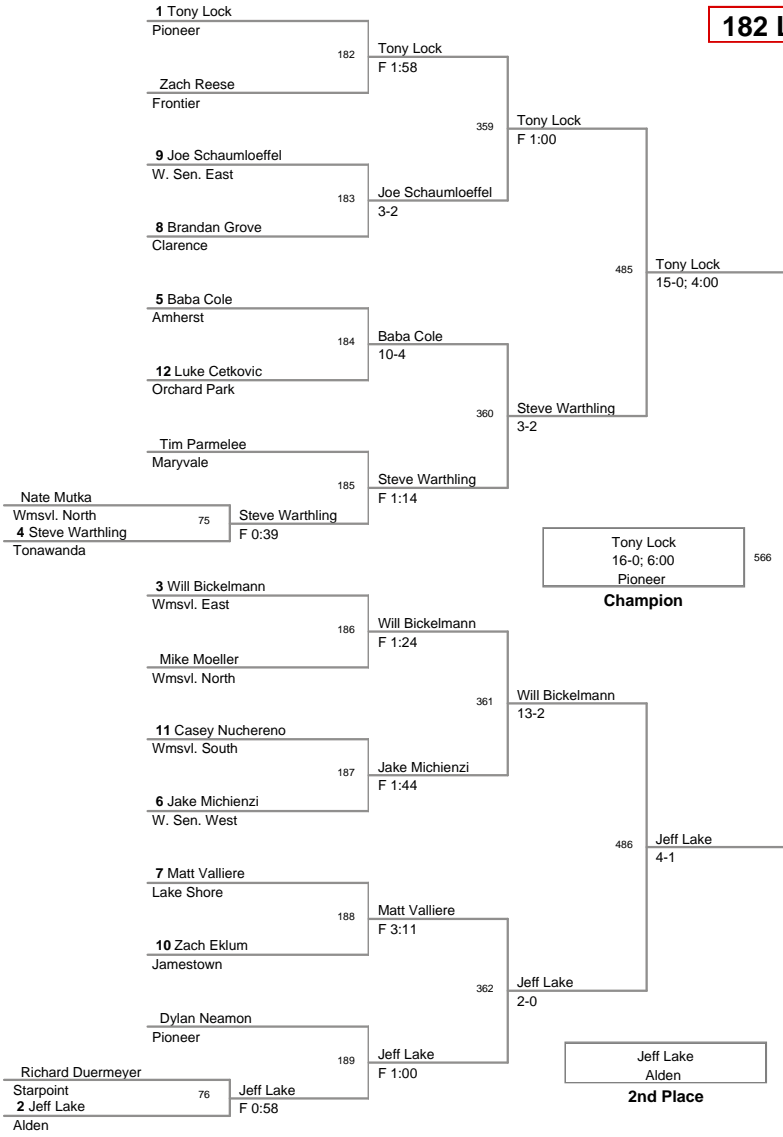

2012_ECIC_Championships
2012_ECIC_Champ_Division

182 Lbs