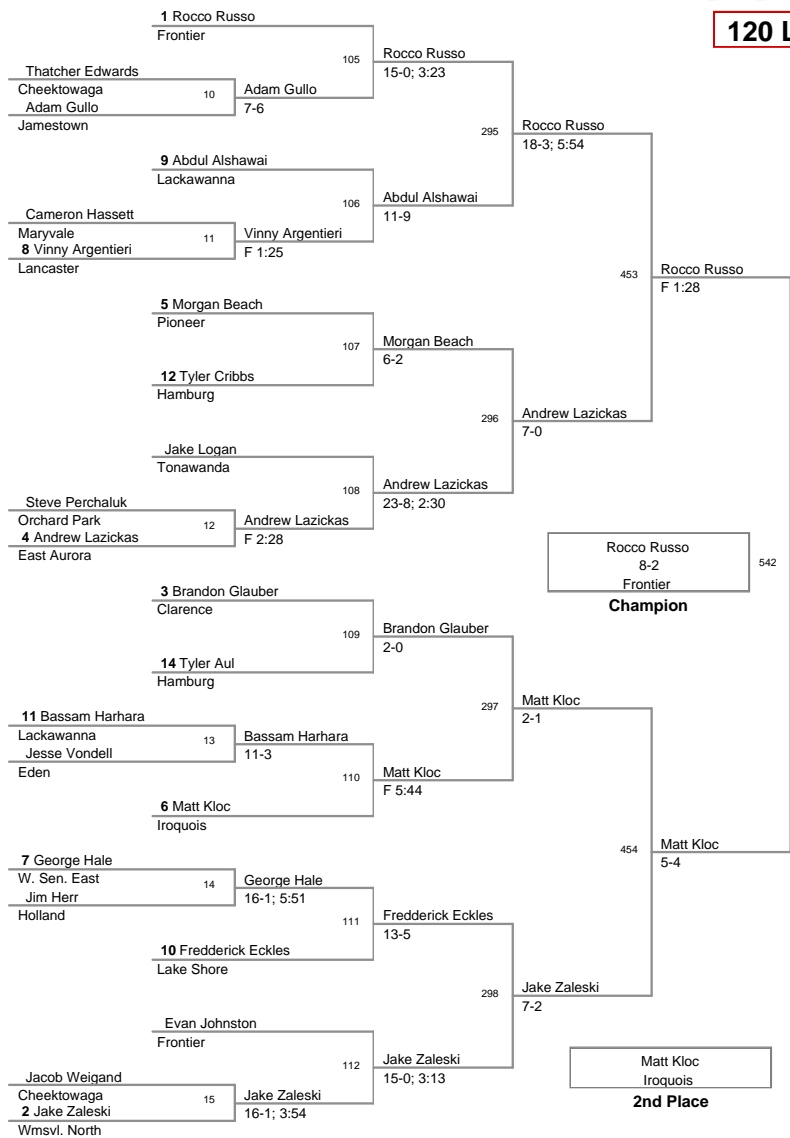

2012_ECIC_Championships
2012_ECIC_Champ_Division

120 Lbs