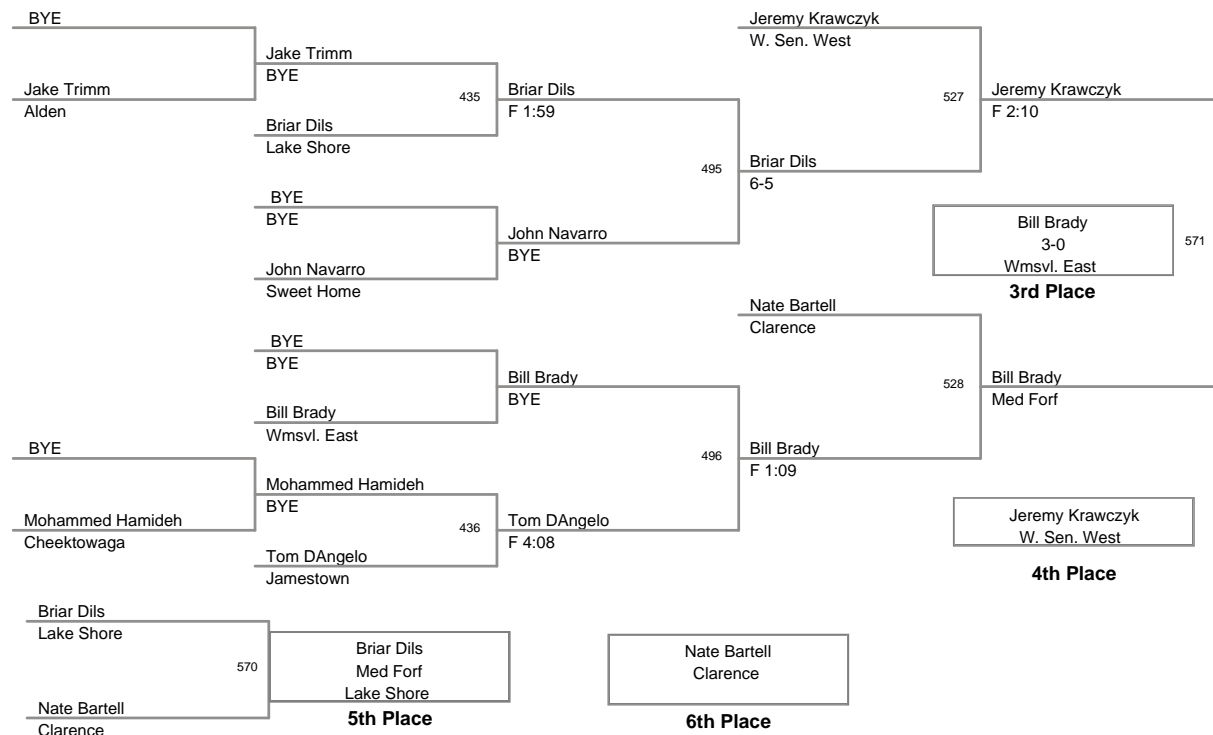

2012_ECIC_Championships
2012_ECIC_Champ Division

220 Lbs