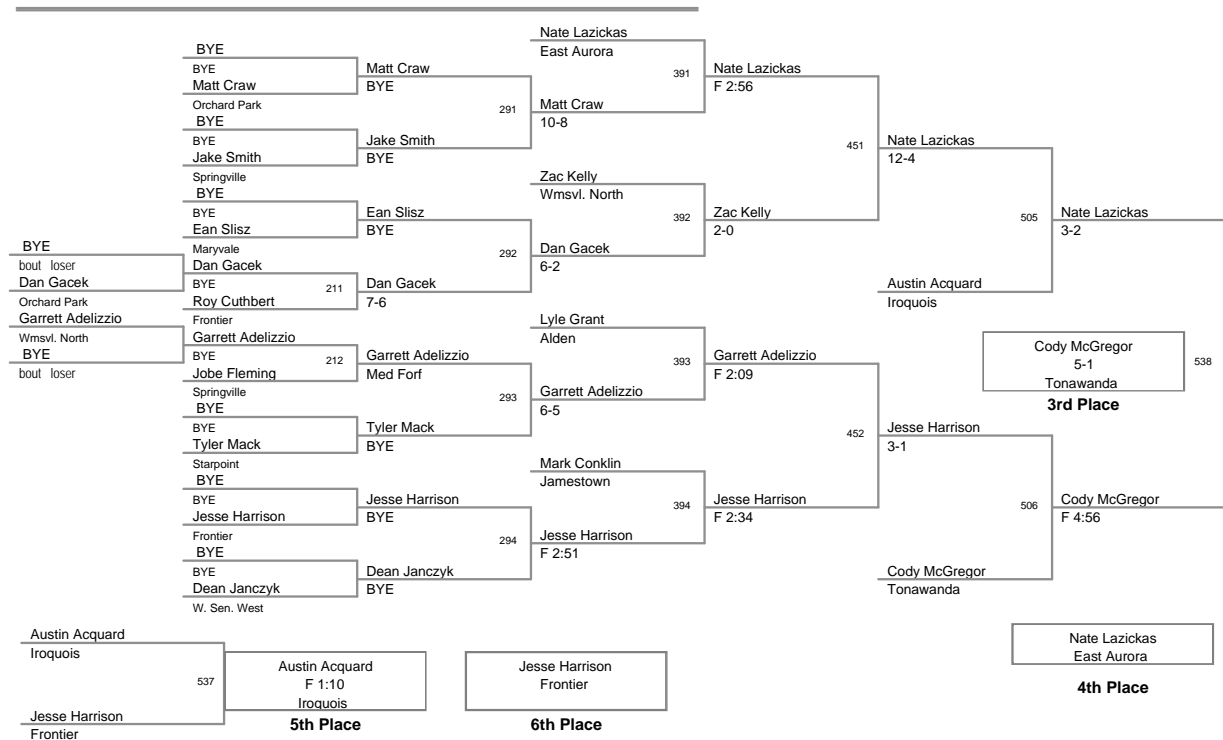

2012_ECIC_Championships
2012_ECIC_Champ_Division

113 Lbs