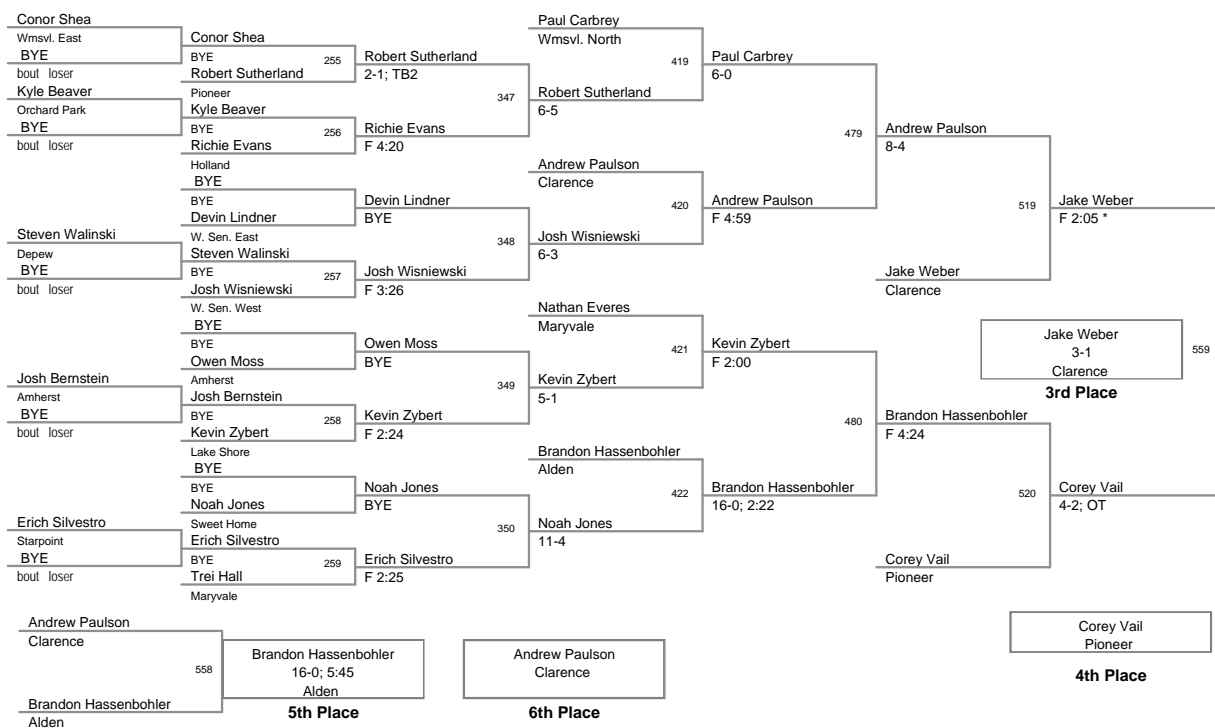

2012_ECIC_Championships
2012_ECIC_Champ_Division

160 Lbs