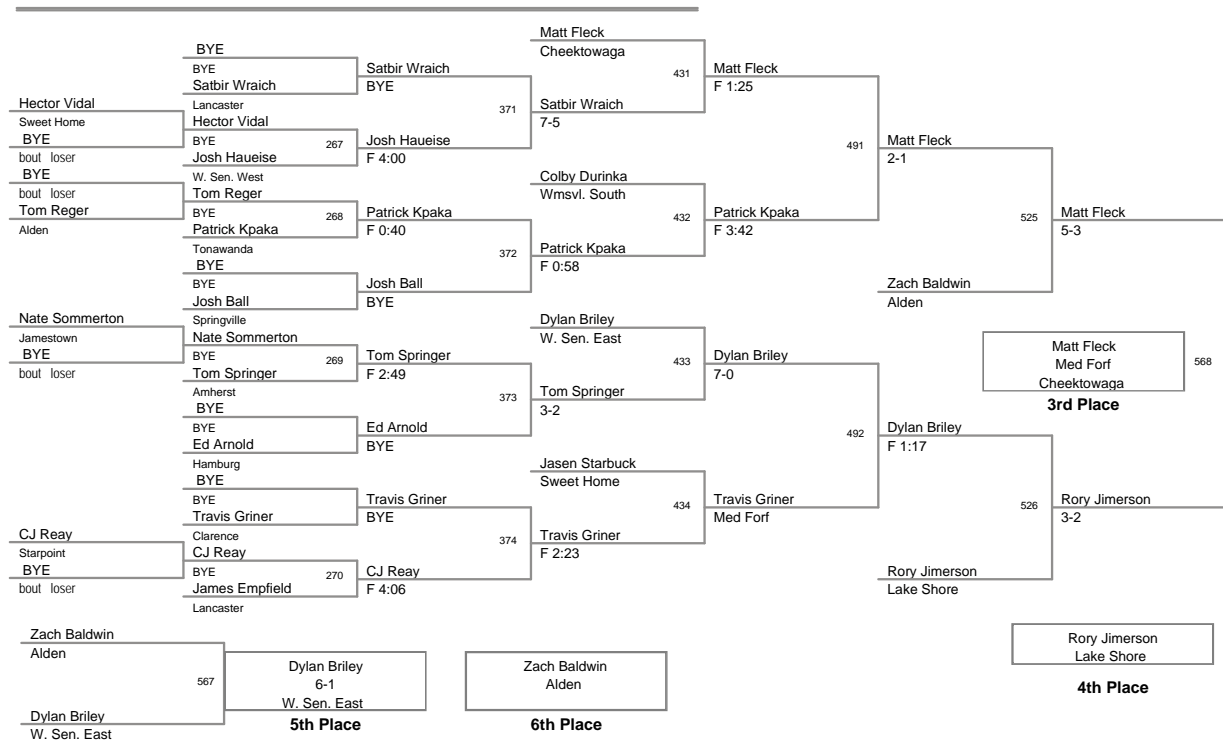

2012_ECIC_Championships
2012_ECIC_Champ_Division

195 Lbs