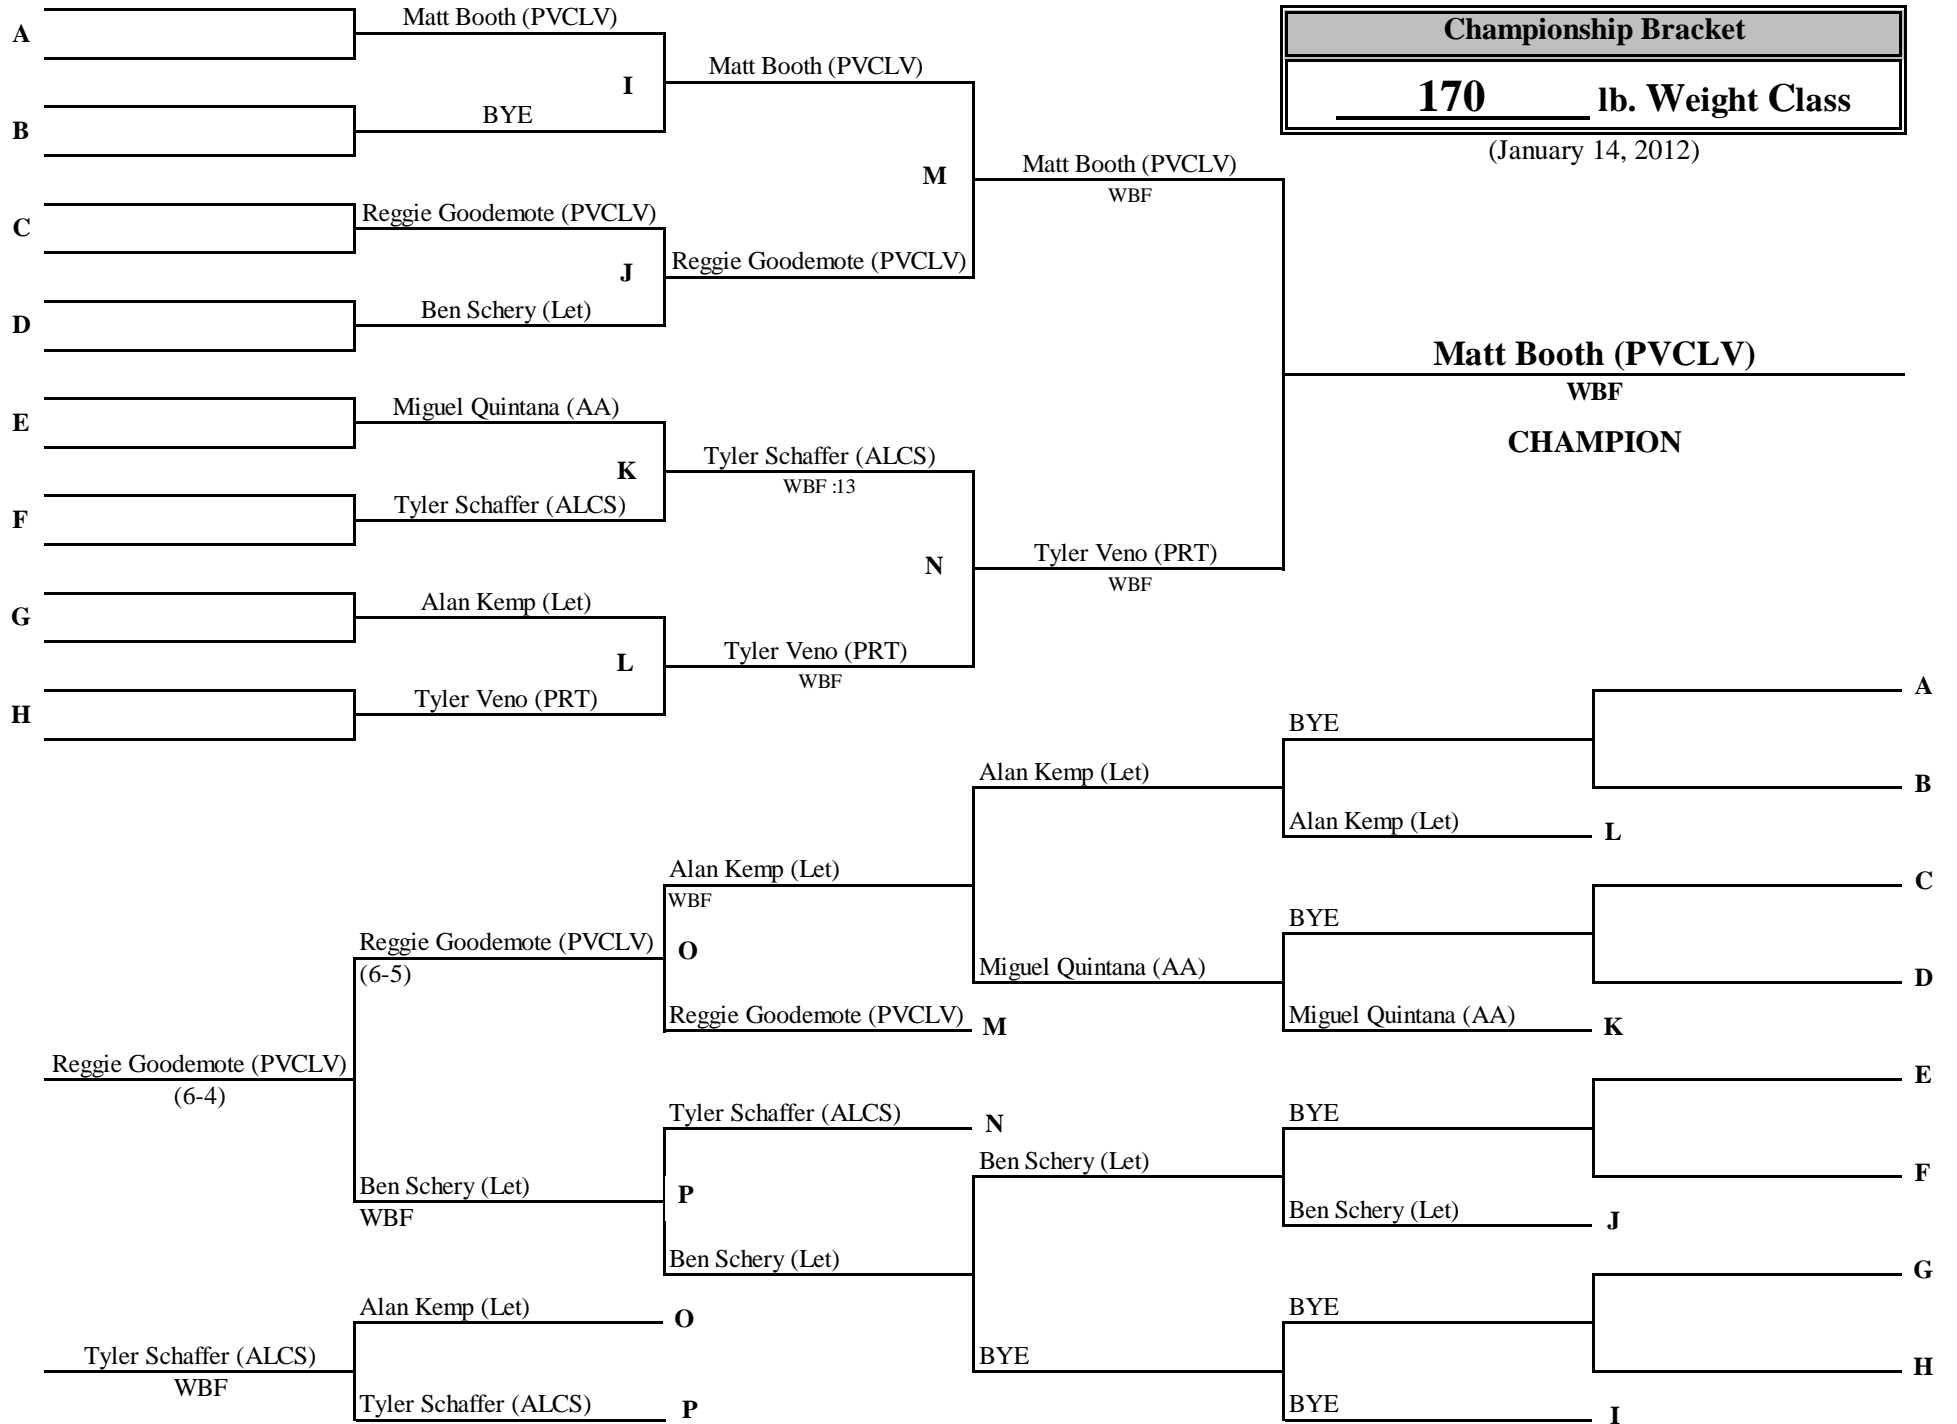

42nd Franklinville Tournament

Championship Bracket

170 lb. Weight Class

(January 14, 2012)