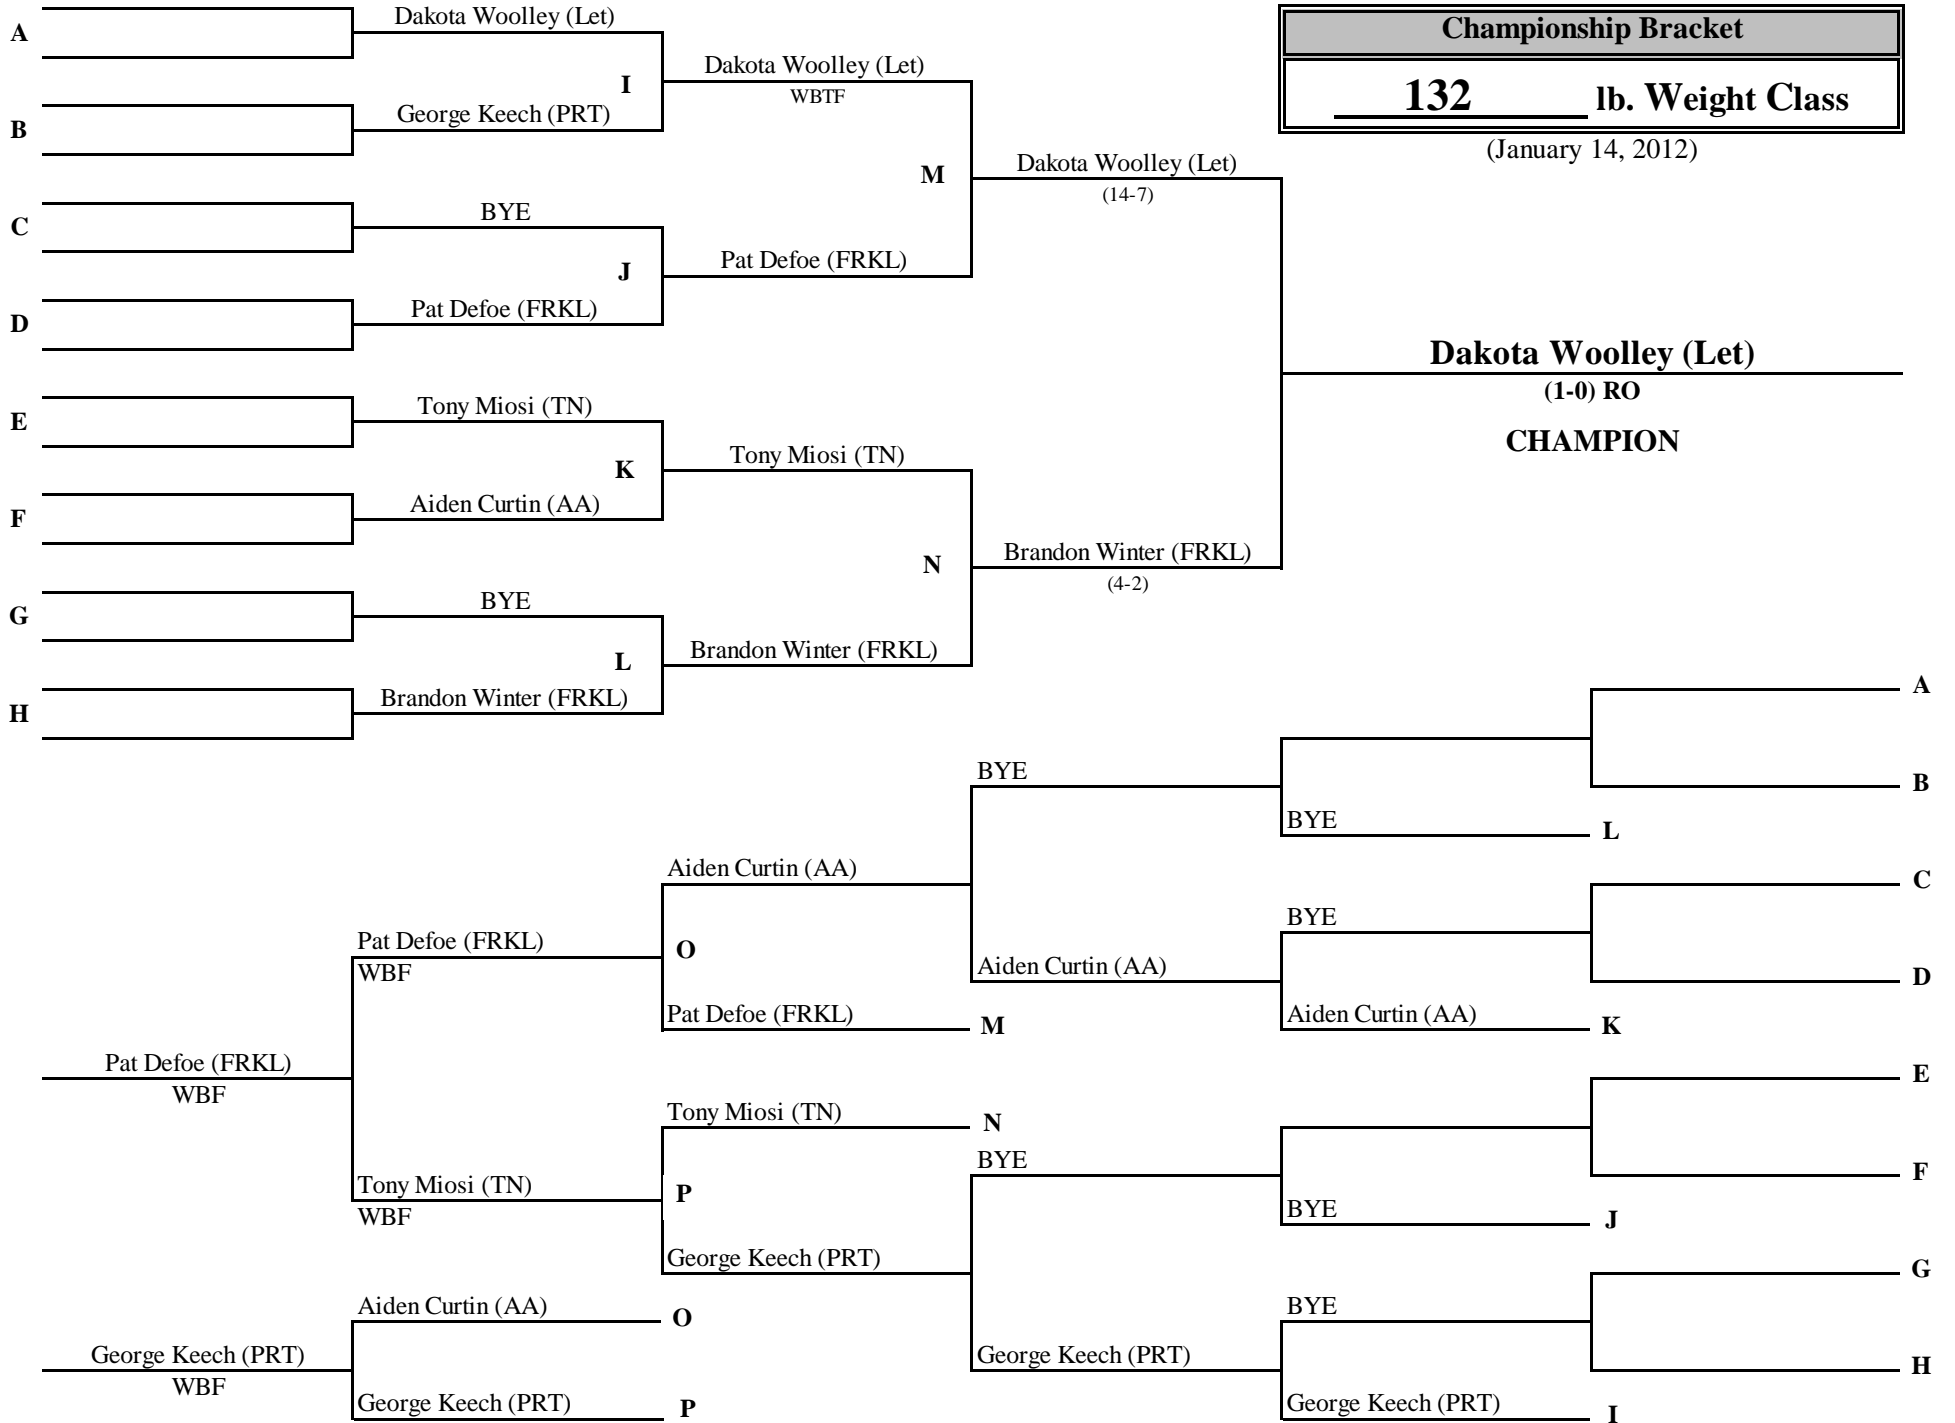

Nick Winter (FRKL)

(13-3)

CHAMPION

42nd Franklinville Tournament

Championship Bracket

132 lb. Weight Class

(January 14, 2012)

42nd Franklinville Tournament