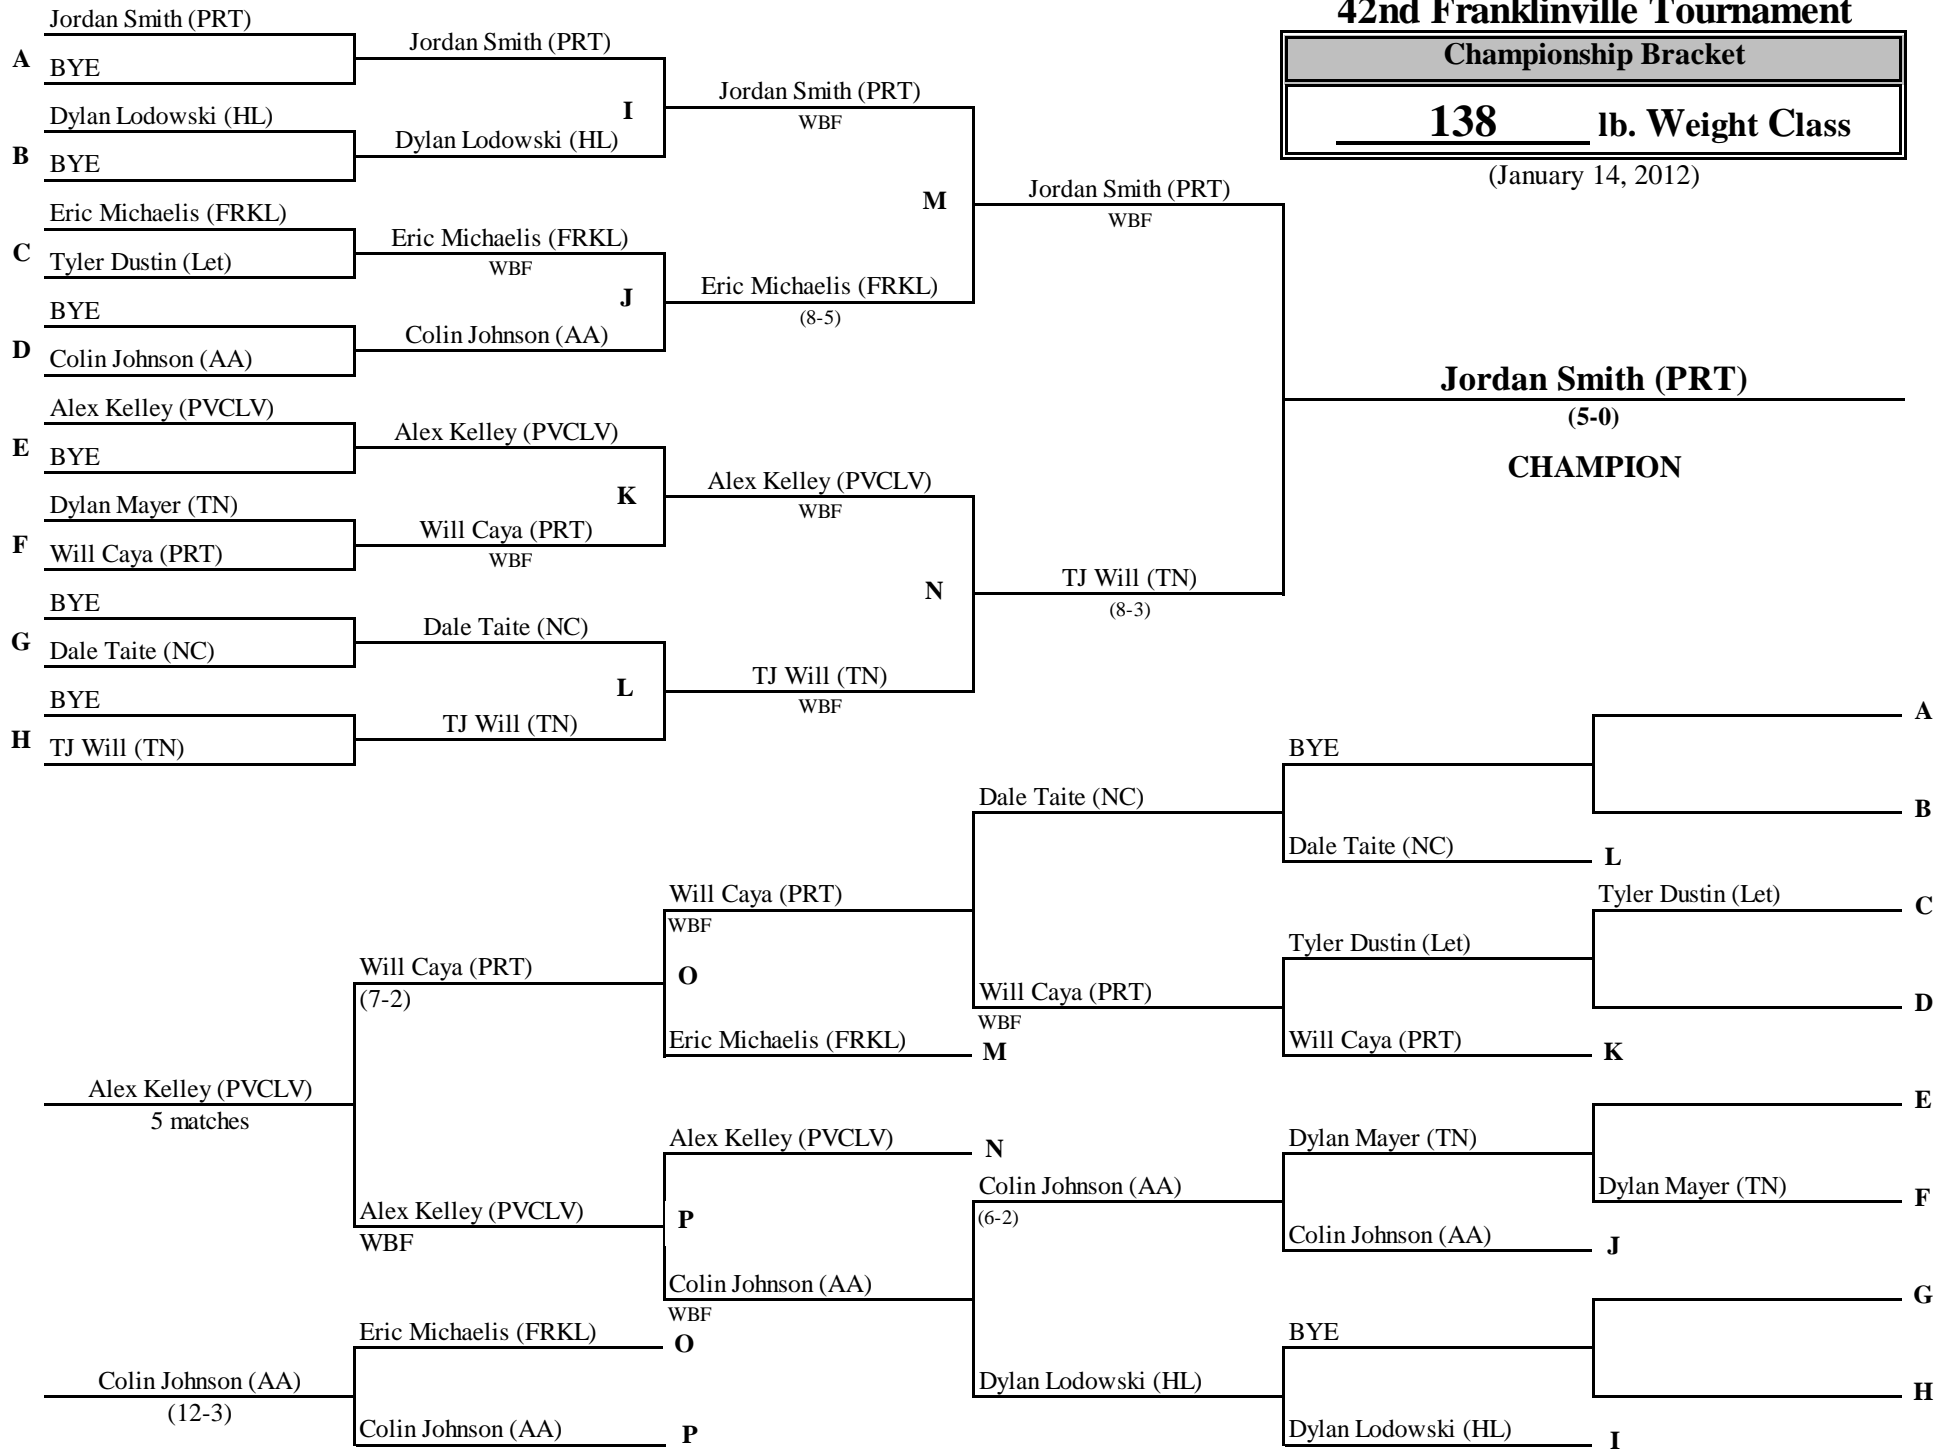

42nd Franklinville Tournament

Championship Bracket

138 lb. Weight Class

(January 14, 2012)