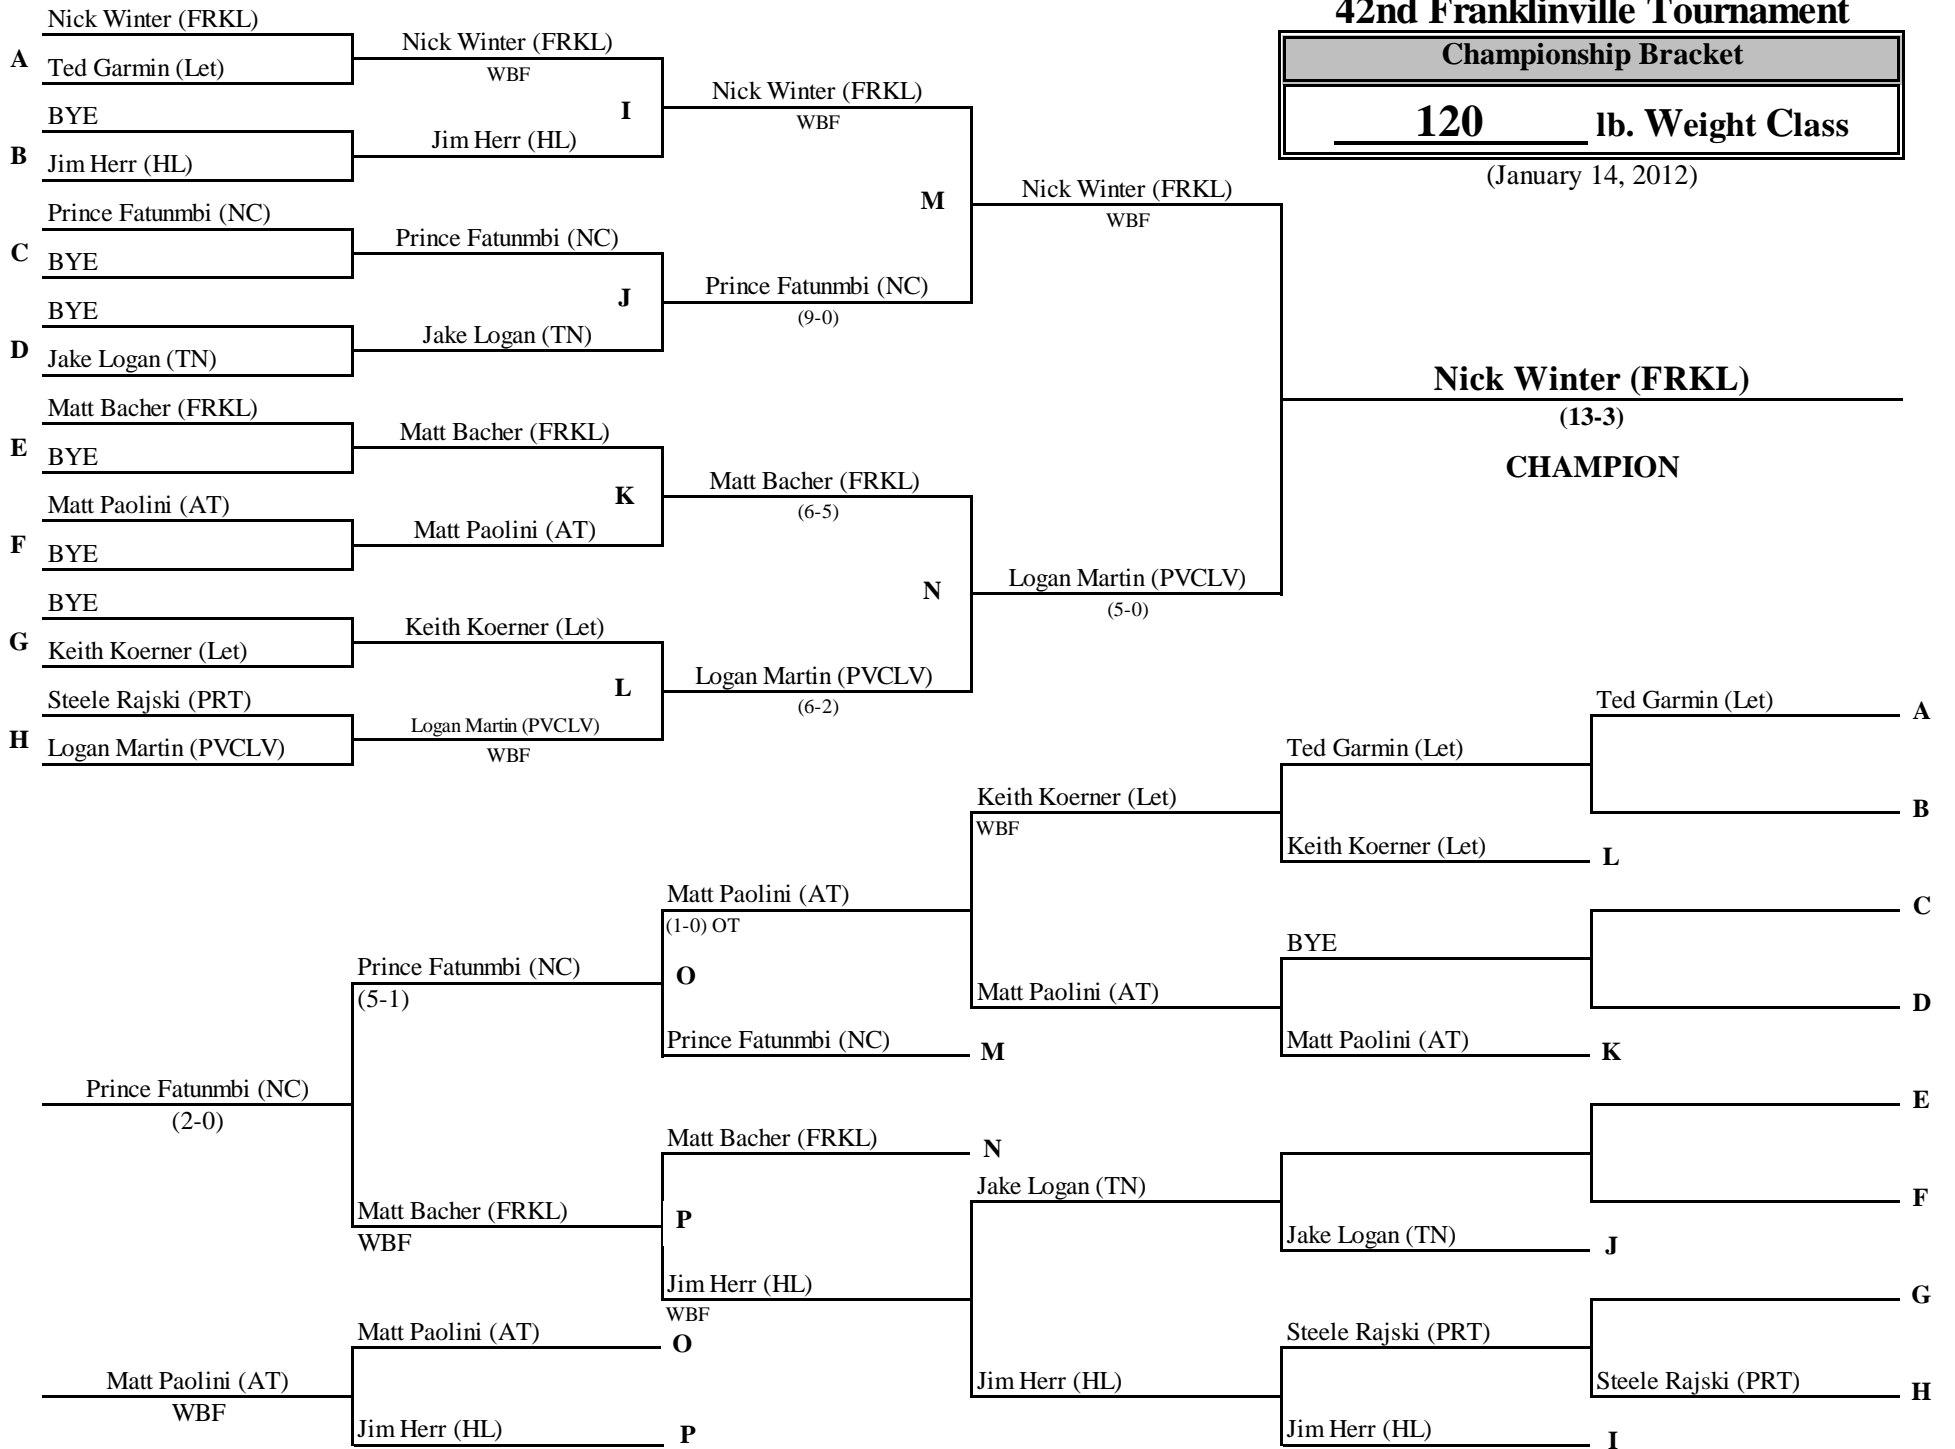

42nd Franklinville Tournament

Championship Bracket

120 lb. Weight Class

(January 14, 2012)

Nick Winter (FRKL)

(13-3)

CHAMPION