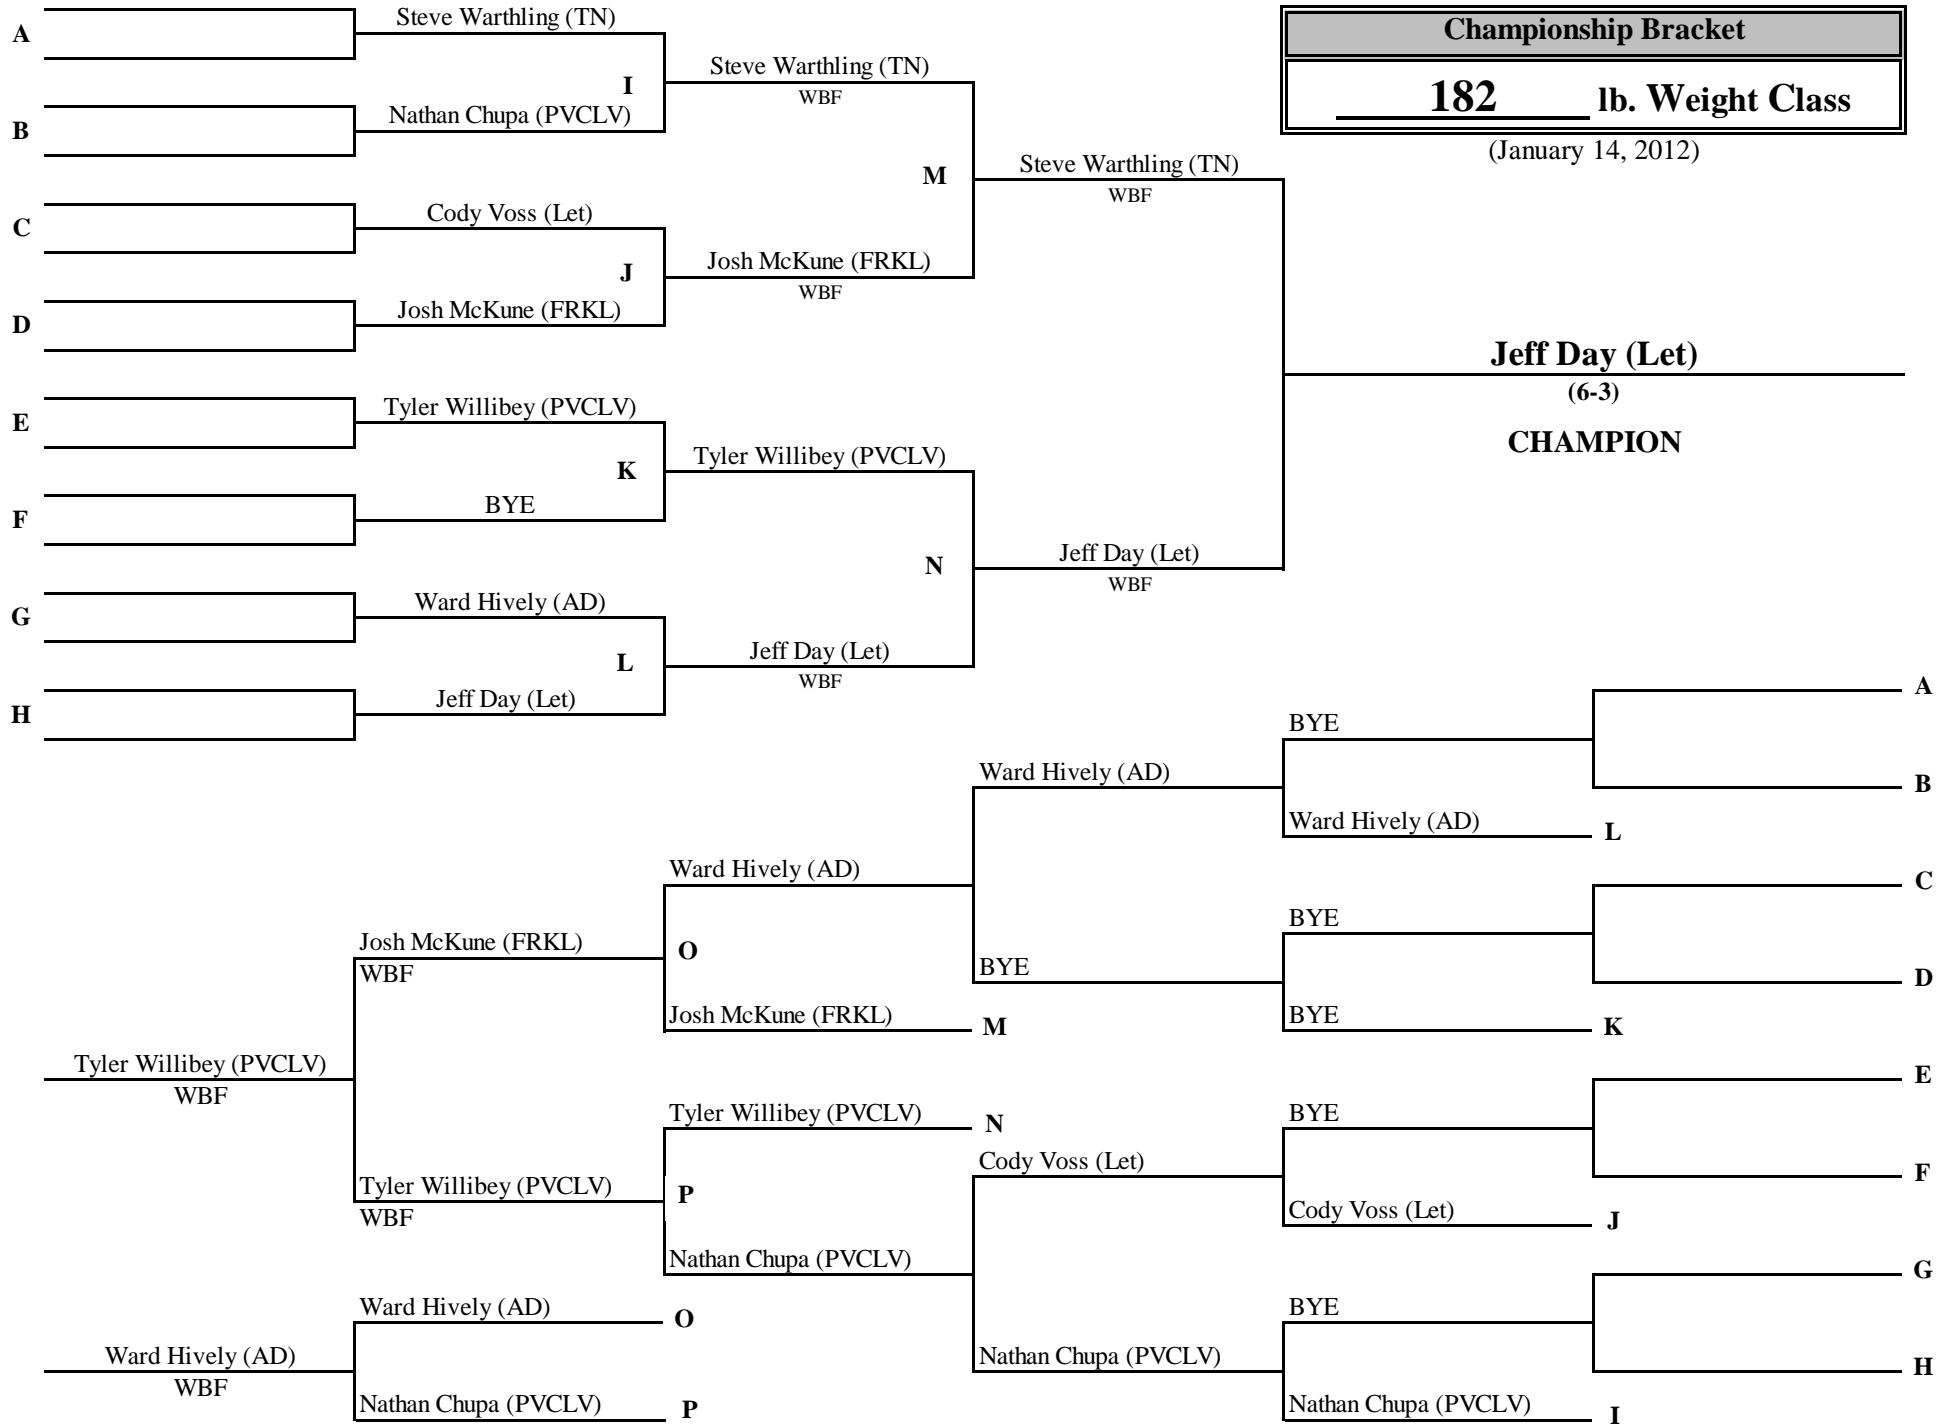

Championship Bracket

170 lb. Weight Class

(January 14, 2012)

42nd Franklinville Tournament

Championship Bracket

182 lb. Weight Class

(January 14, 2012)

42nd Franklinville Tournament