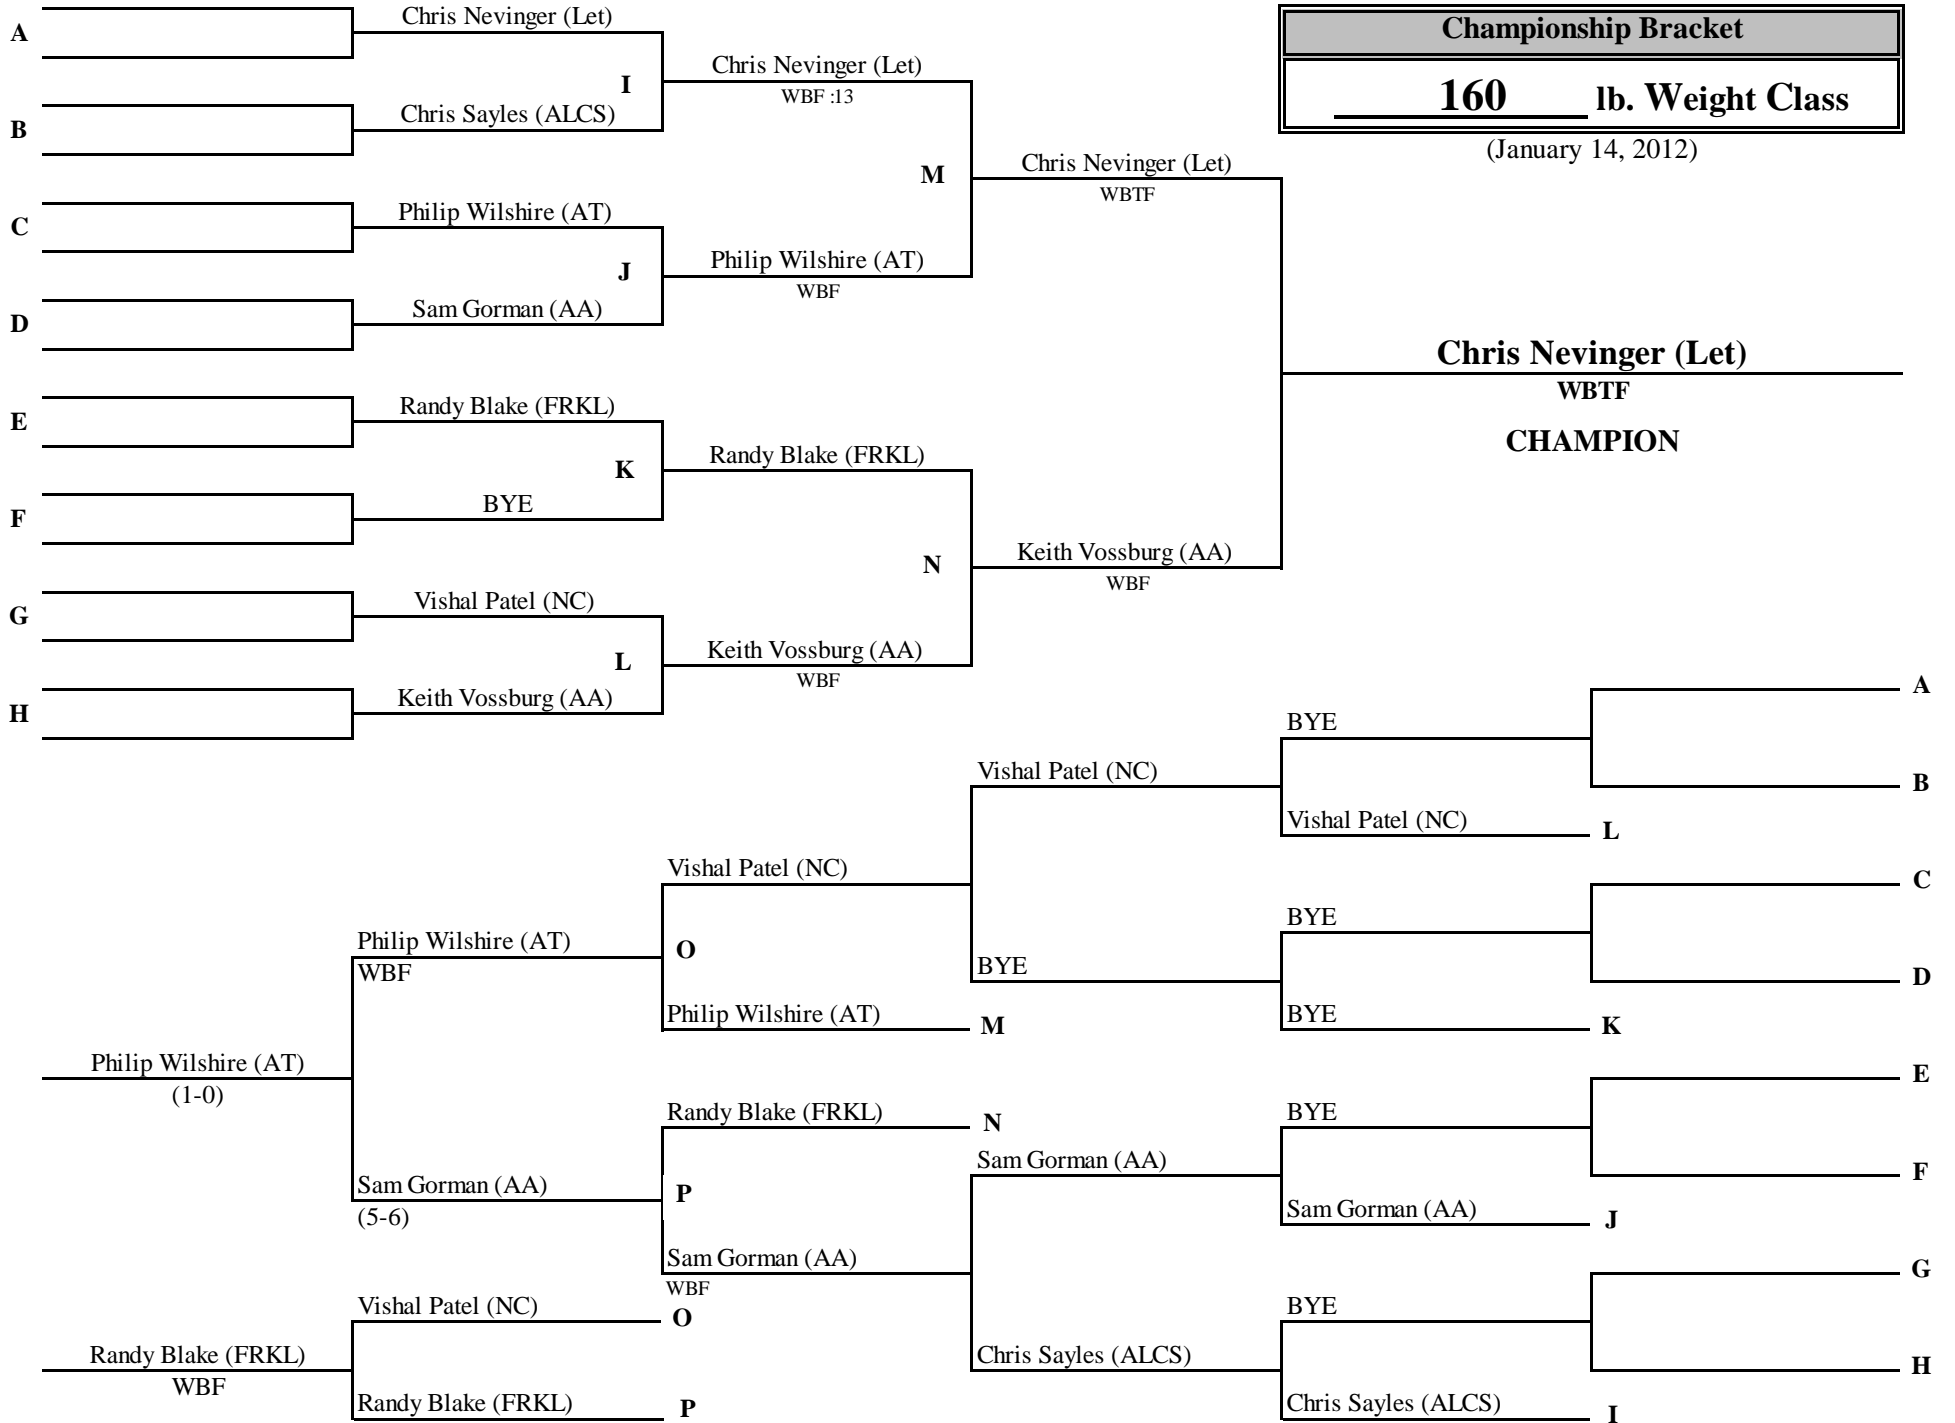

Championship Bracket

138 lb. Weight Class

(January 14, 2012)

42nd Franklinville Tournament

Championship Bracket

160 lb. Weight Class

(January 14, 2012)

42nd Franklinville Tournament