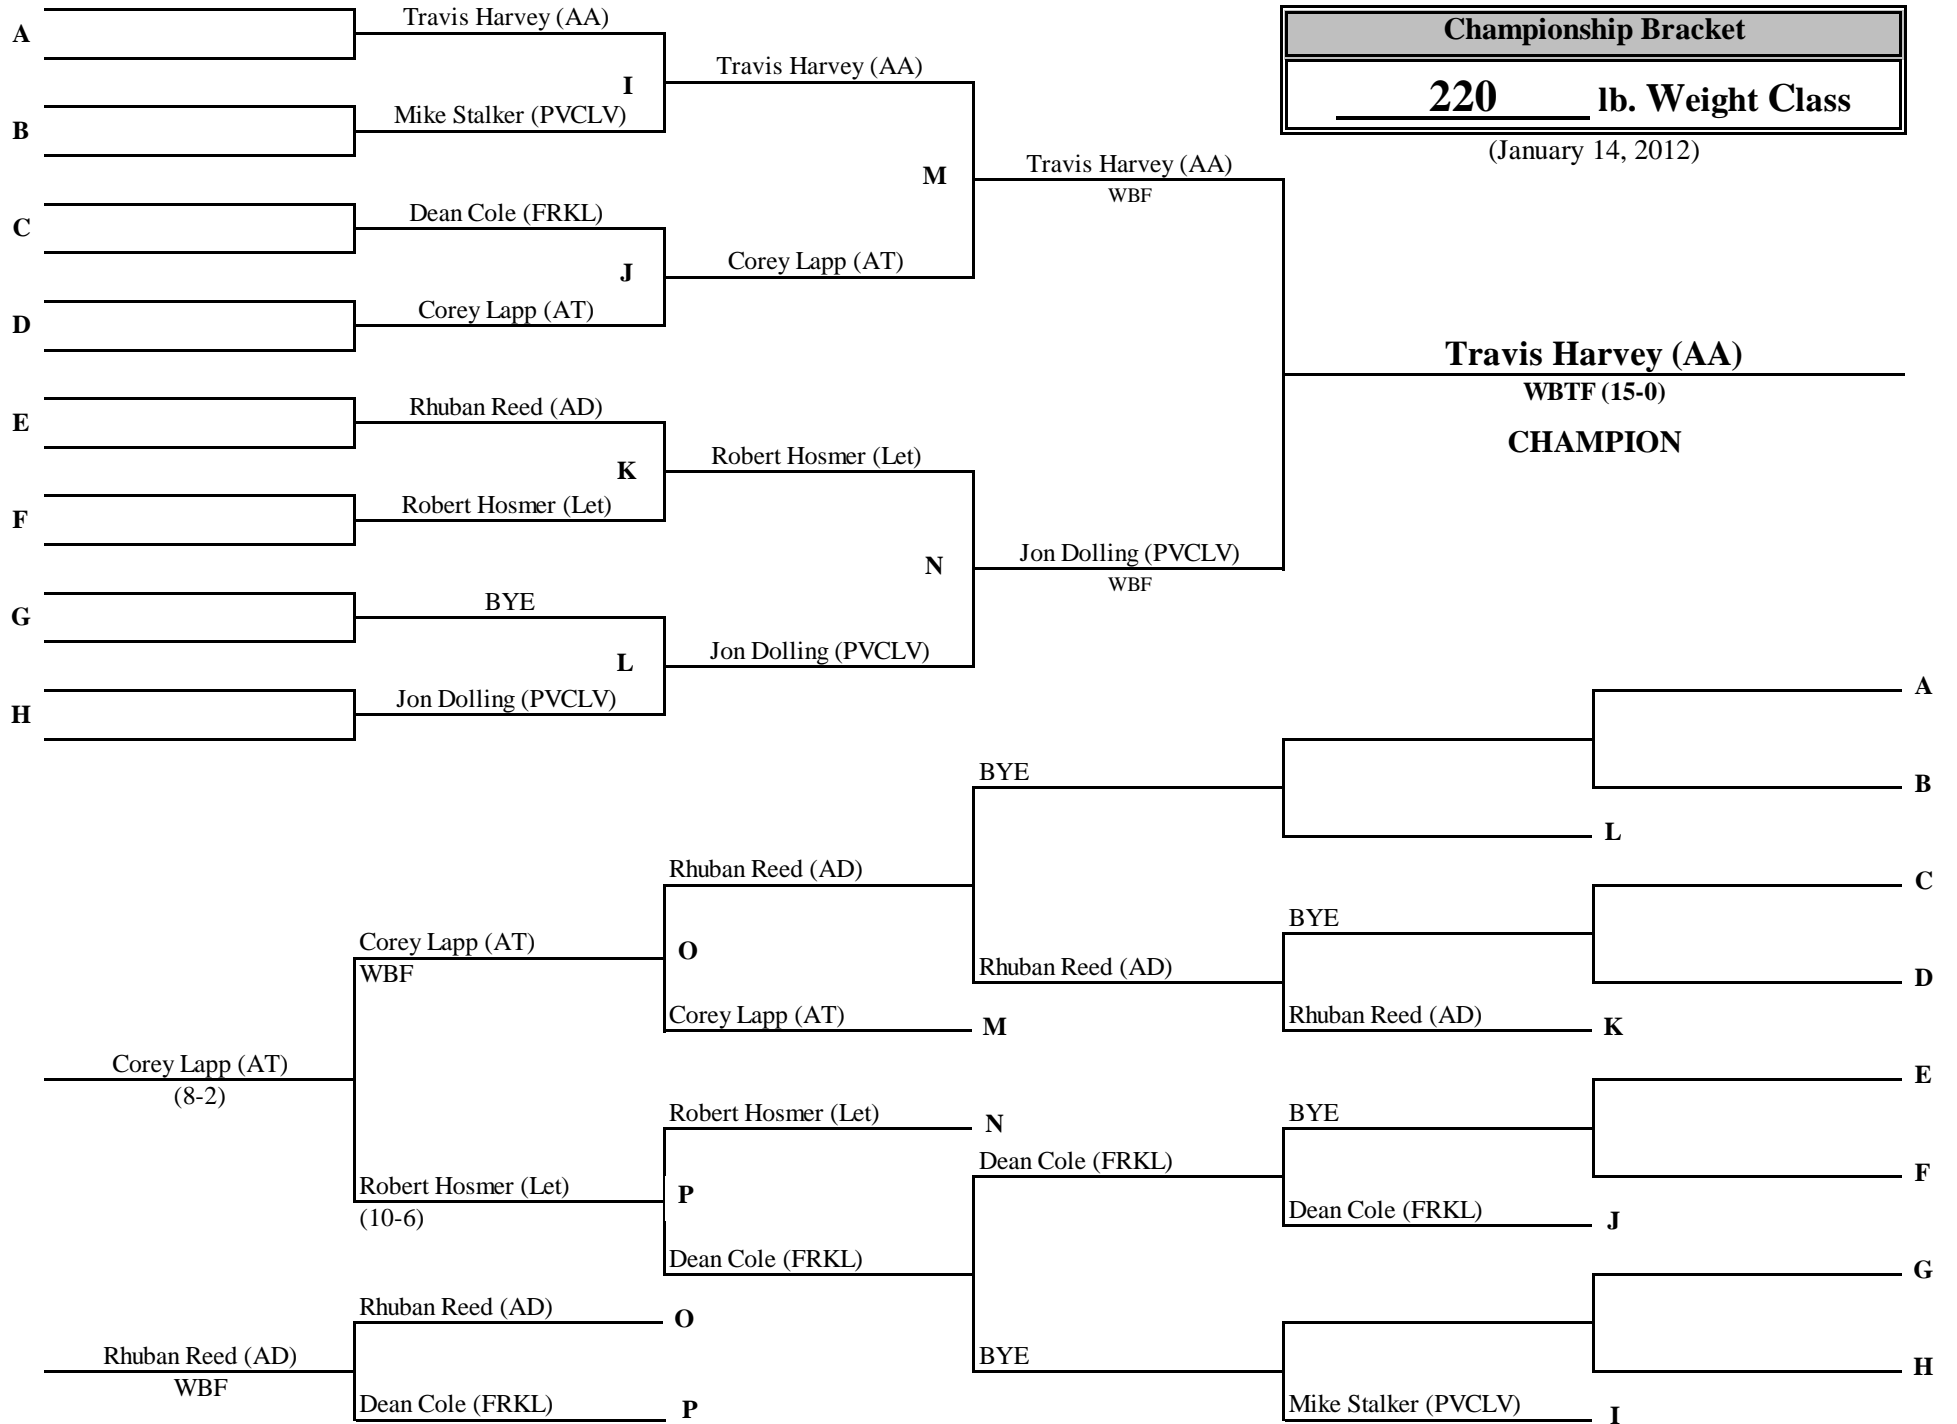

42nd Franklinville Tournament

Championship Bracket

220 lb. Weight Class

(January 14, 2012)