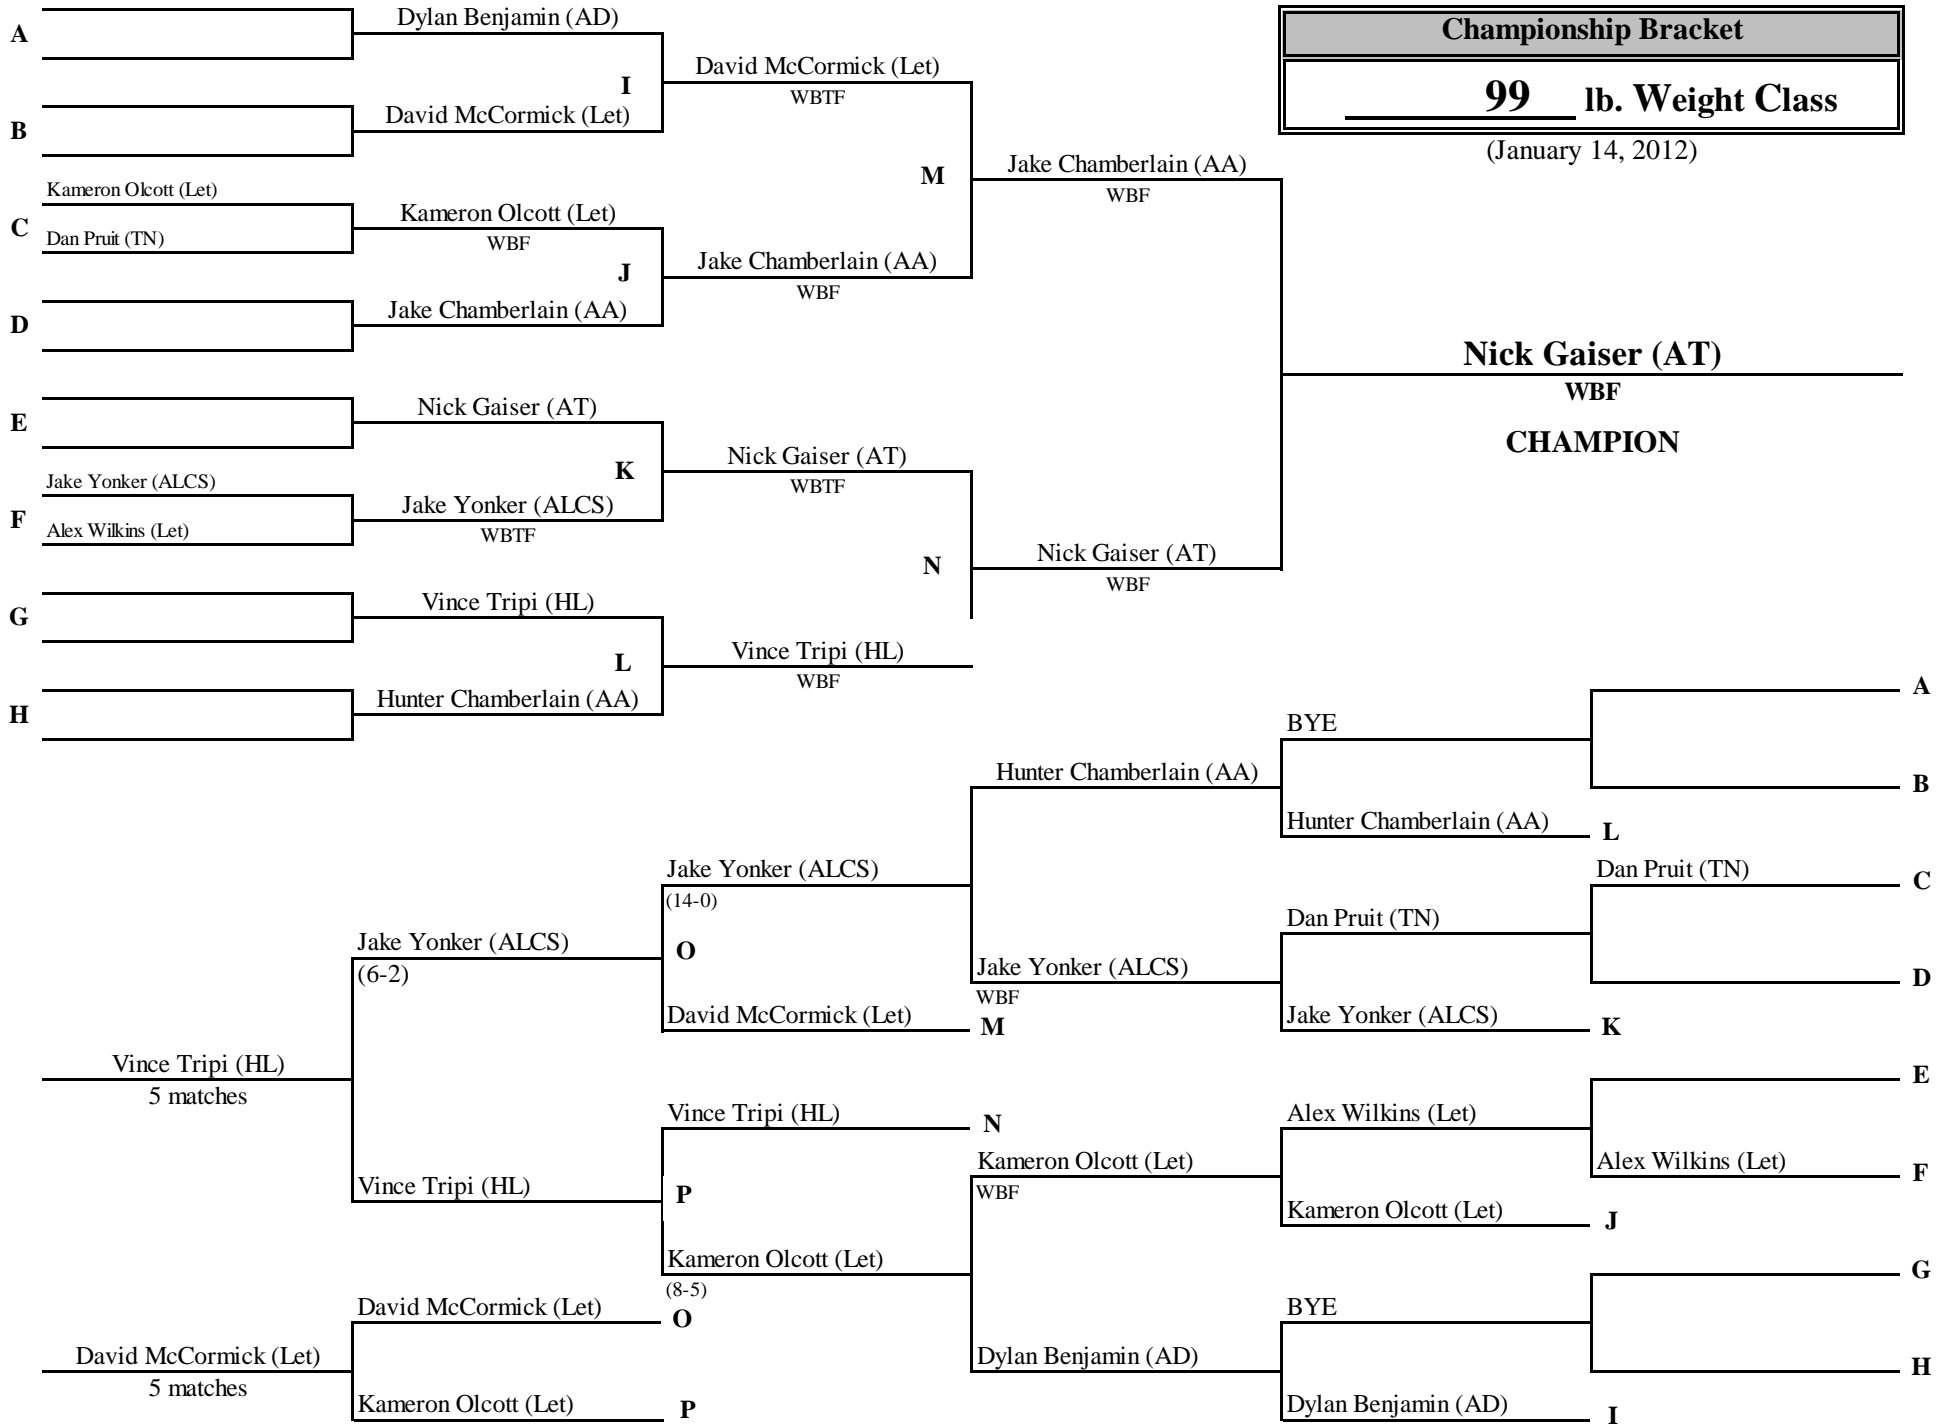

42nd Franklinville Tournament

Championship Bracket

99 lb. Weight Class

(January 14, 2012)