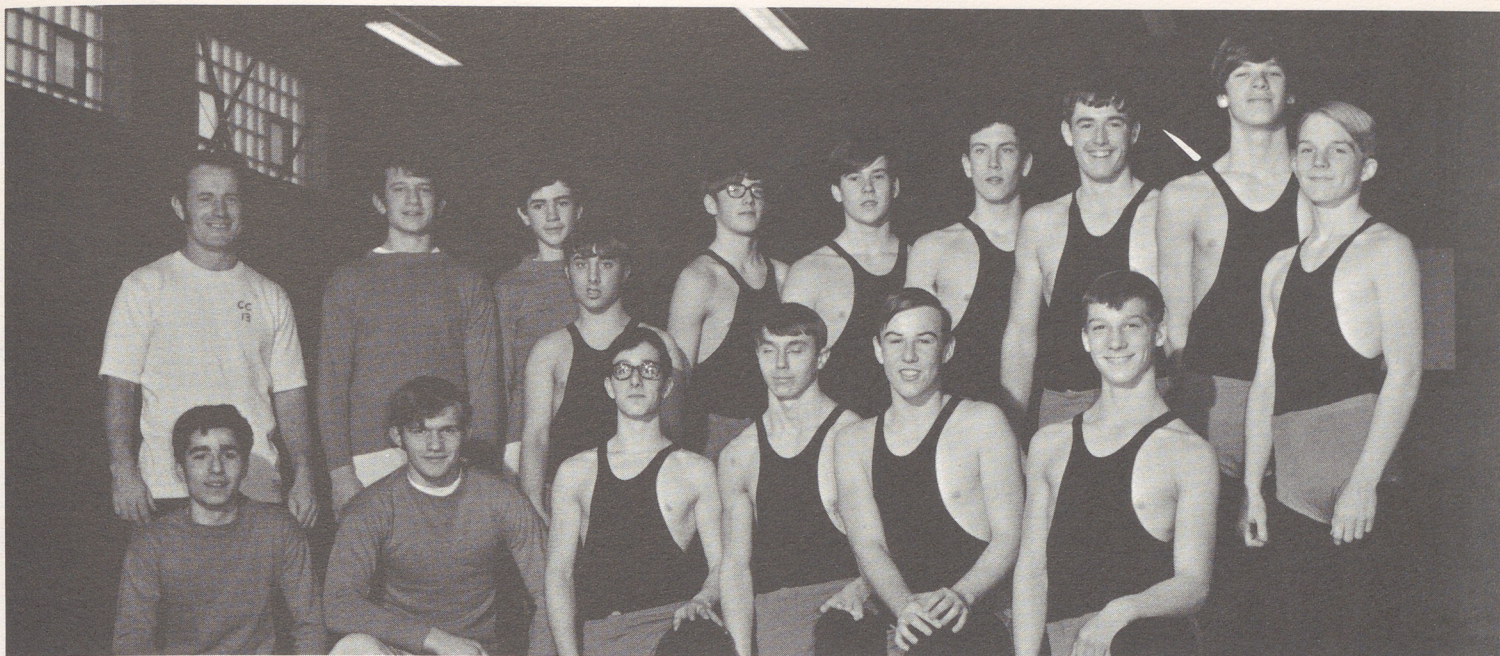

JUNIOR VARSITY SCORES

CCCS	34	BROCKPORT	9
CCCS	10	IRONDEQUOIT	40
CCCS	30	MOONEY	19
CCCS	19	FAIRPORT	29
CCCS	19	HILTON	33
CCCS	38	JEFFERSON	19
CCCS	31	GREECE-ATHENA	28
CCCS	12	SPENCERPORT	30
CCCS	43	OLYMPIA	10

The 1970-71 Varsity Wrestling team scored with co-captains Jim Cody and Steve Sacchitella. The team was challenged and disciplined by coach Robert Bonnes.

Churchville's JV Wrestling team made marked improvements with 4 wins and 5 losses. Coach Don Covell encouraged individual effort as well as teamwork.

TOP J. V. WRESTLERS BACK ROW: Mr. Covell, A. Cooper, R. Osborn, R. Henzler, S. Rebman, B. Monell, J. Claxton, B. Shetler, B. Palguta, S. Muehleisen. FRONT ROW: R. McLeod, J. Suter, B. DeMeco, M. Myers, S. Hart, M. Muehleisen.

J. V. WRESTLING CHEERLEADERS BACK ROW: K. Zimmerman. SECOND ROW: M. Piccarelli, P. Hilpert, J. Carr, P. Welpton, C. Lynch. FRONT ROW: S. Arilotta, R. Cody, S. Haak, S. Giraullo, M. Steele.