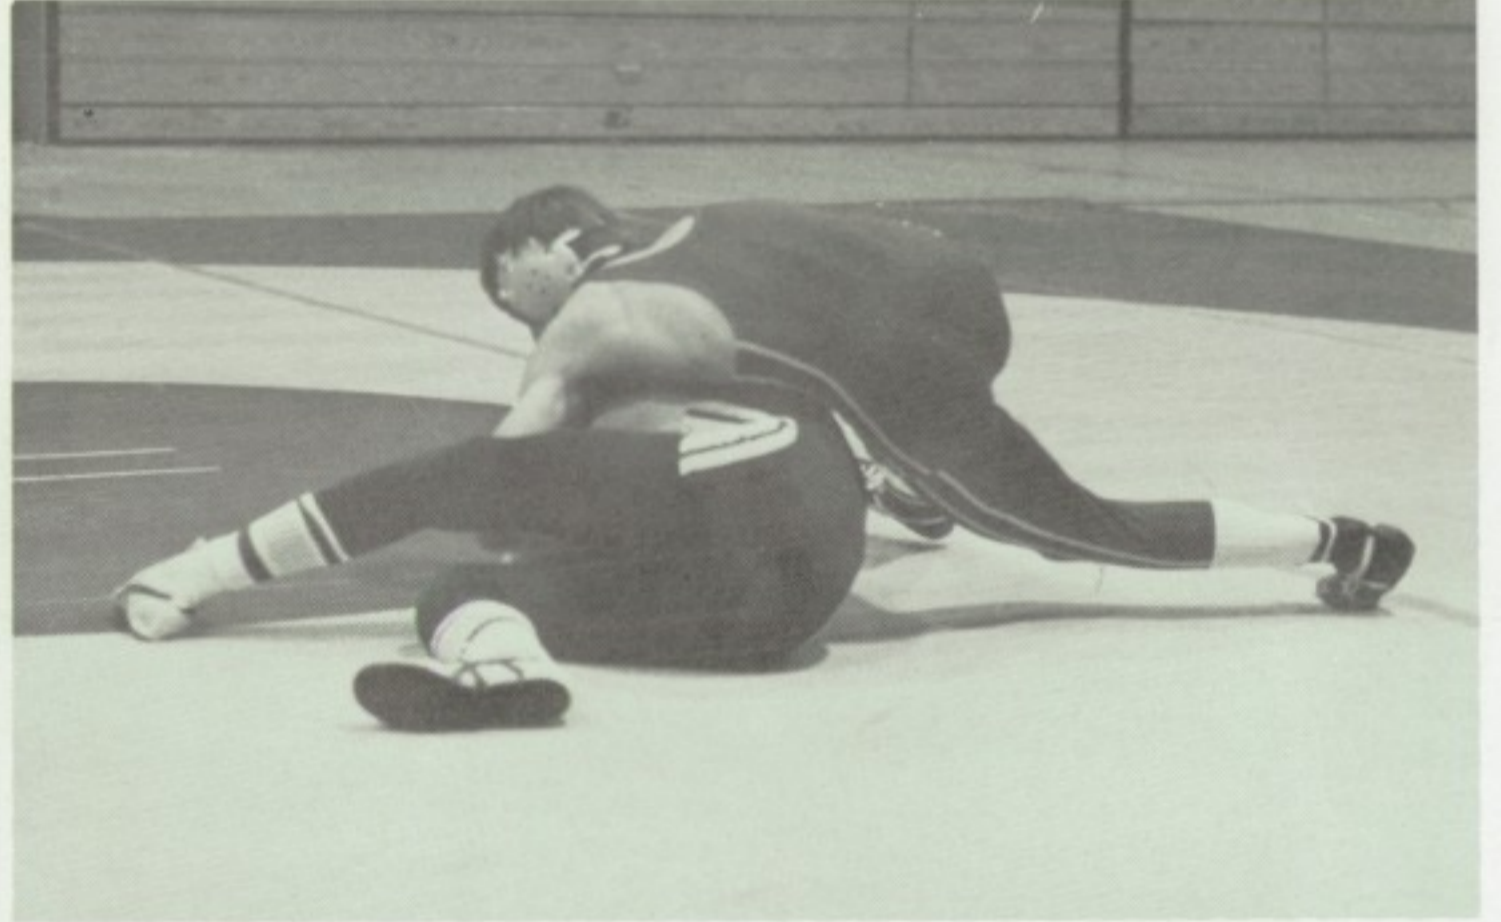

Wrestling the World

Mens' Wrestling: FRONT ROW: Randy Brem, Phil Hagadorn, Shaun Slattery, Mike Pieri, Scott Premielewski, Calvin Caruso, Harry Cohen, Dave Clark, Kevin Meenaghan, Bill Provost. ROW 2: Coach