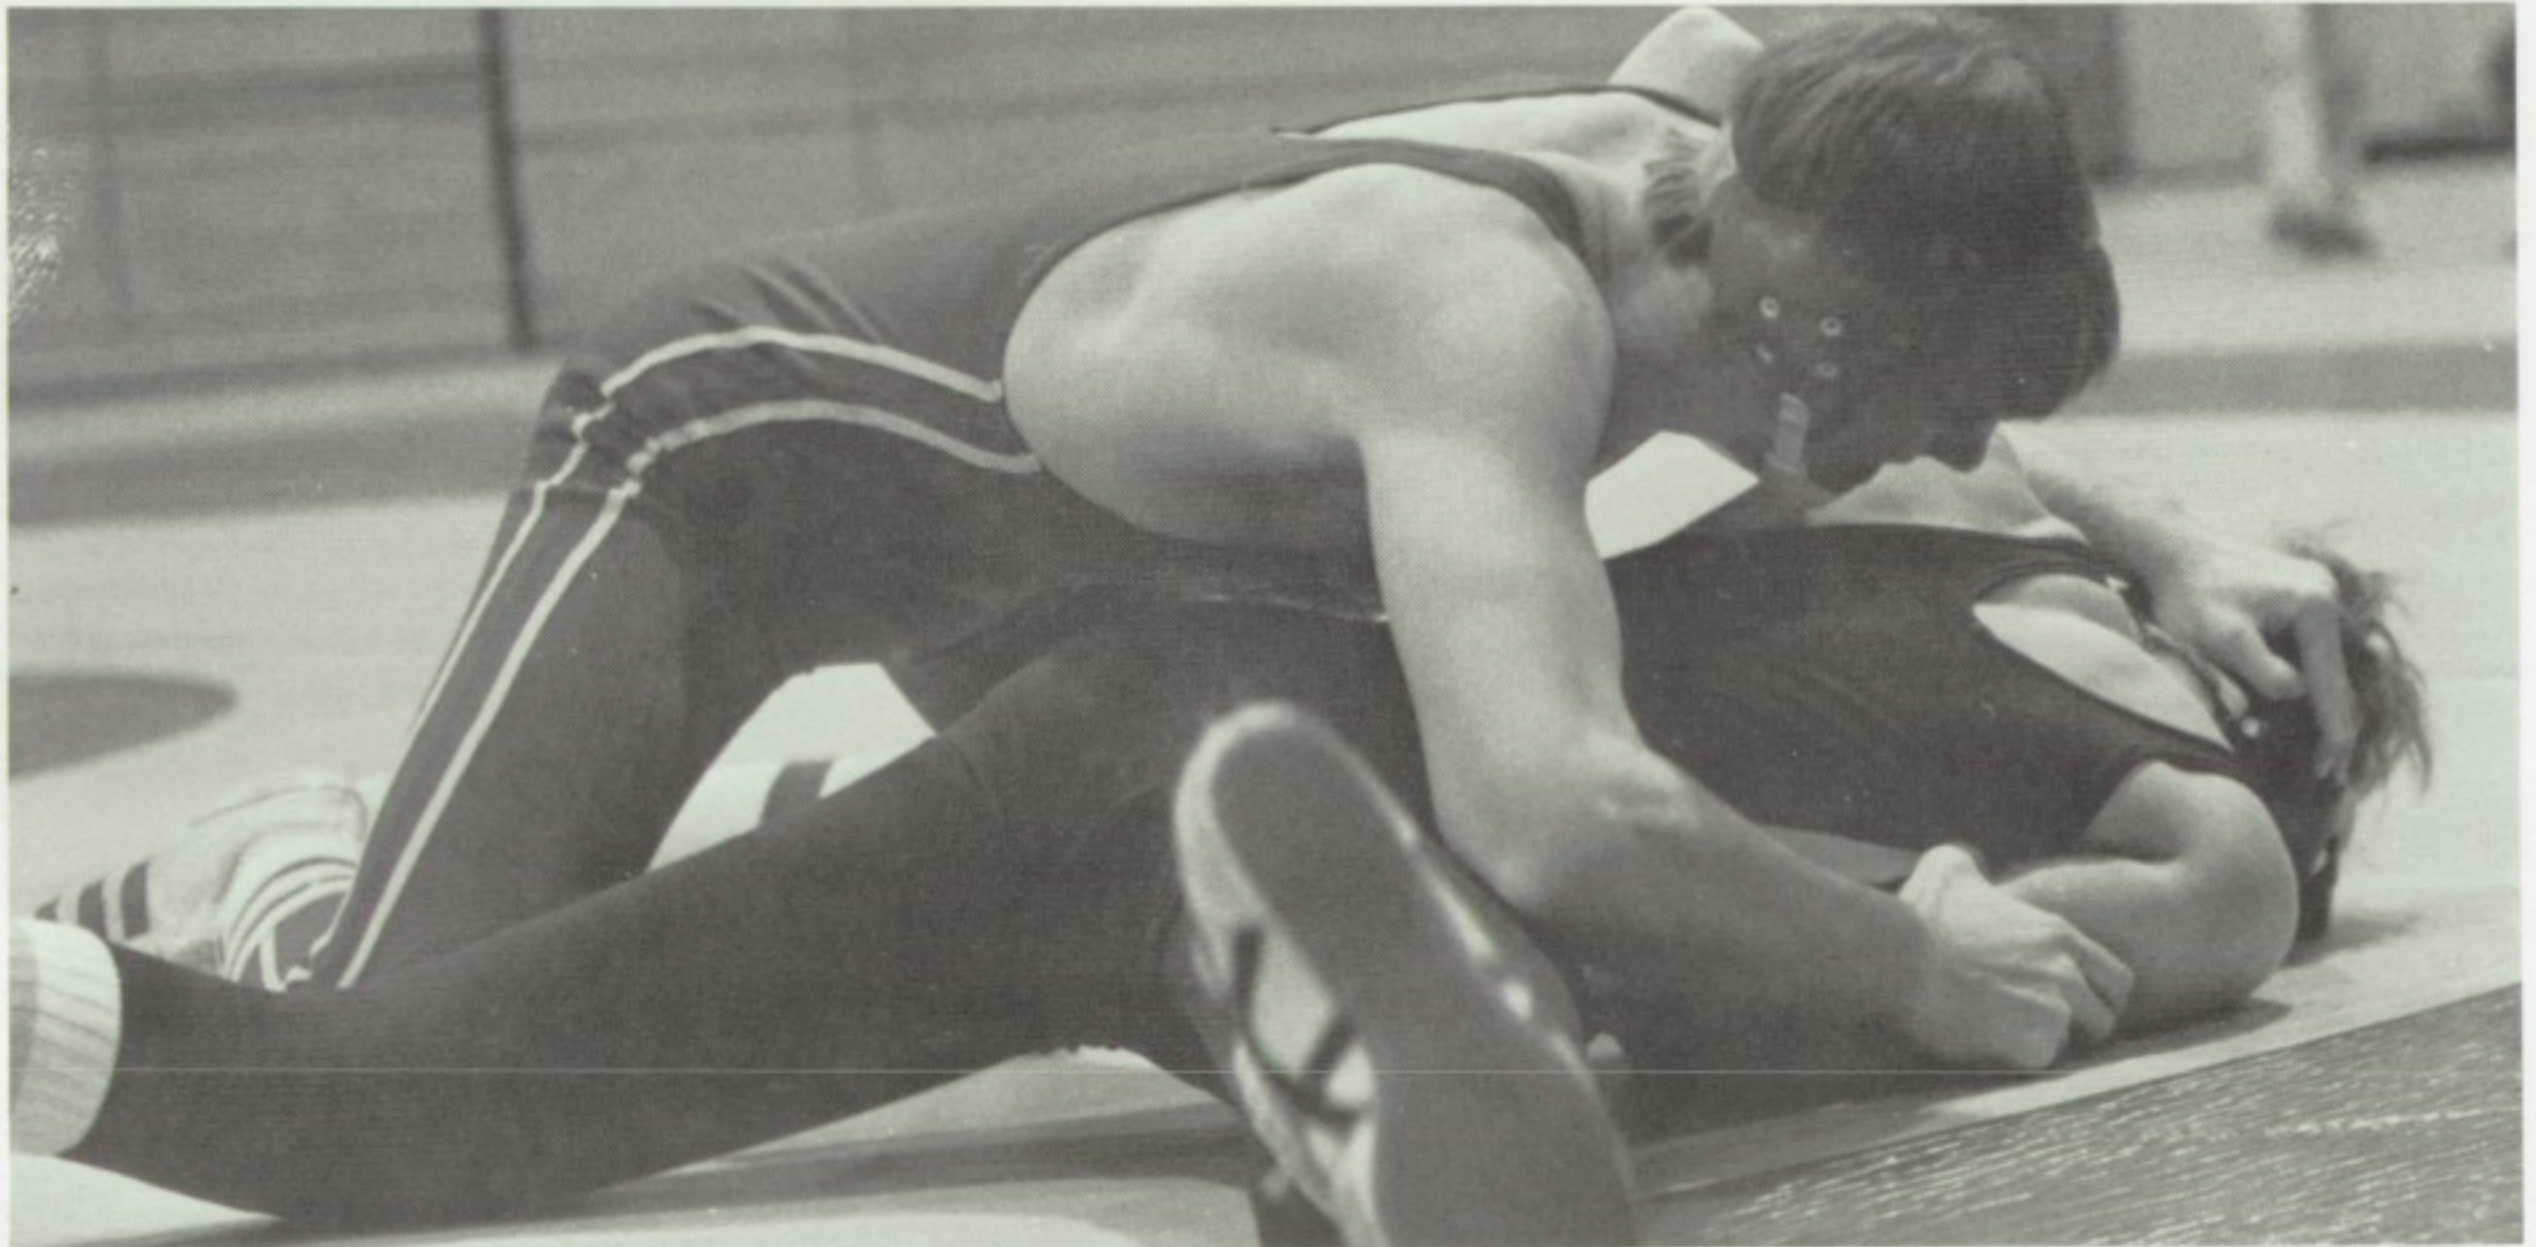

Wrestling the World

Mens' Wrestling: FRONT ROW: Randy Brem, Phil Hagadorn, Shaun Slattery, Mike Pieri, Scott Premielewski, Calvin Caruso, Harry Cohen, Dave Clark, Kevin Meenaghan, Bill Provost. ROW 2: Coach