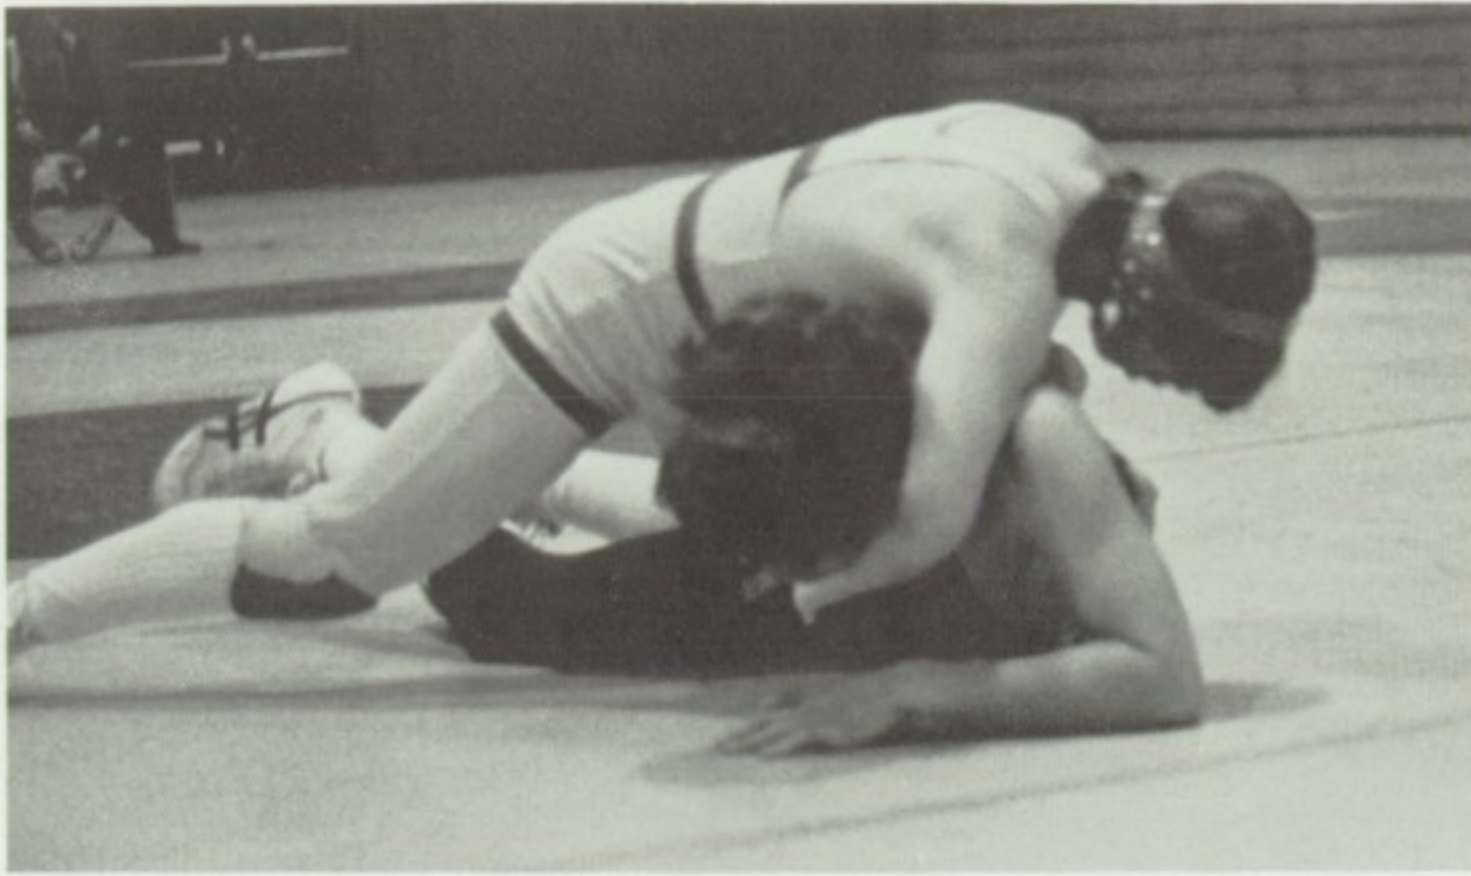

Wrestling the World

Mens' Wrestling: FRONT ROW: Randy Brem, Phil Hagadorn, Shaun Slattery, Mike Pieri, Scott Premielewski, Calvin Caruso, Harry Cohen, Dave Clark, Kevin Meenaghan, Bill Provost. ROW 2: Coach