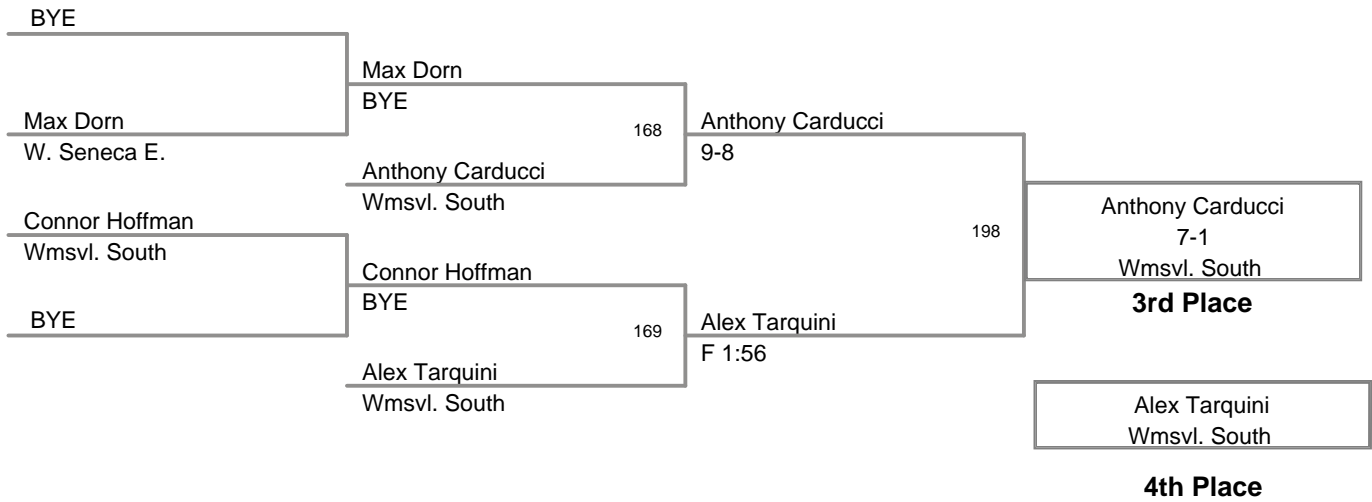

2011_Wmsvl_So_JV_Tourn
2011_Wmsvl_So_J_Division

106 Lbs