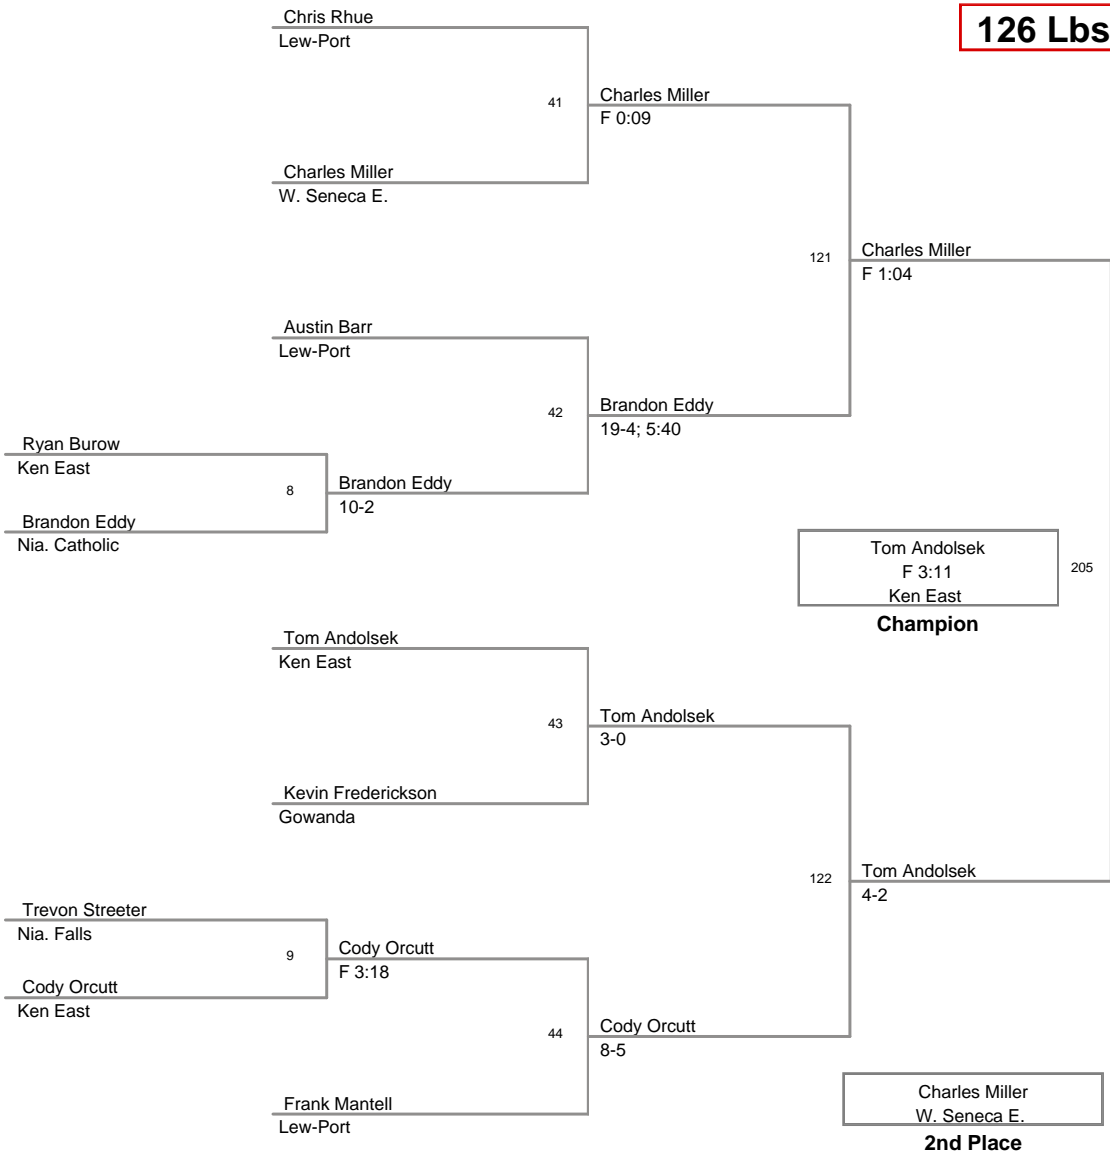

2011\_Wmsvl\_So\_JV\_Tourn  
2011\_Wmsvl\_So\_J\_Division

**99 Lbs**

2011\_Wmsvl\_So\_JV\_Tourn  
2011\_Wmsvl\_So\_J\_Division

**106 Lbs**

2011\_Wmsvl\_So\_JV\_Tourn  
2011\_Wmsvl\_So\_J\_Division

**113 Lbs**

2011\_Wmsvl\_So\_JV\_Tourn  
2011\_Wmsvl\_So\_J\_Division

**120 Lbs**

**126 Lbs**

2011\_Wmsvl\_So\_JV\_Tourn  
2011\_Wmsvl\_So\_J Division

**132 Lbs**

Anthony Cooper Wmsvl. South	10	Marquis Sanders 8-4
Marquis Sanders Nia. Falls		

Nysir Sykes Nia. Falls	45	Anthony Cooper F 4:15
Anthony Cooper Wmsvl. South		

Marquis Sanders Nia. Falls	125	Marquis Sanders F 2:22
Nysir Sykes Nia. Falls		

Marquis Sanders  
UNA-Nia. Falls

**Champion**

Anthony Cooper  
UNA-Wmsvl. South