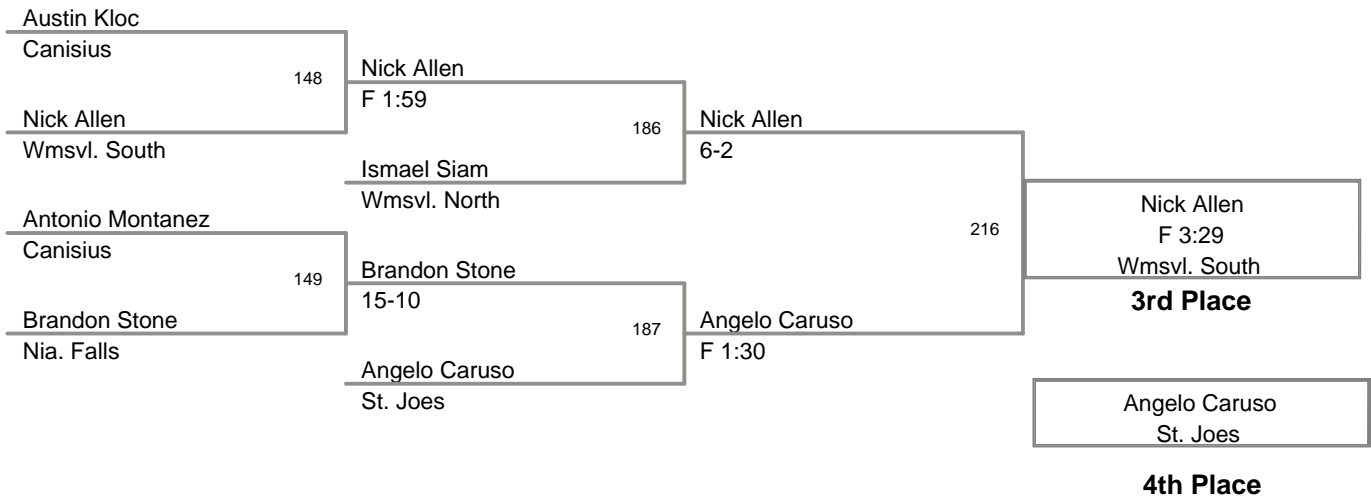

2011_Wmsvl_So_JV_Tourn
2011_Wmsvl_So_J_Division

170 Lbs