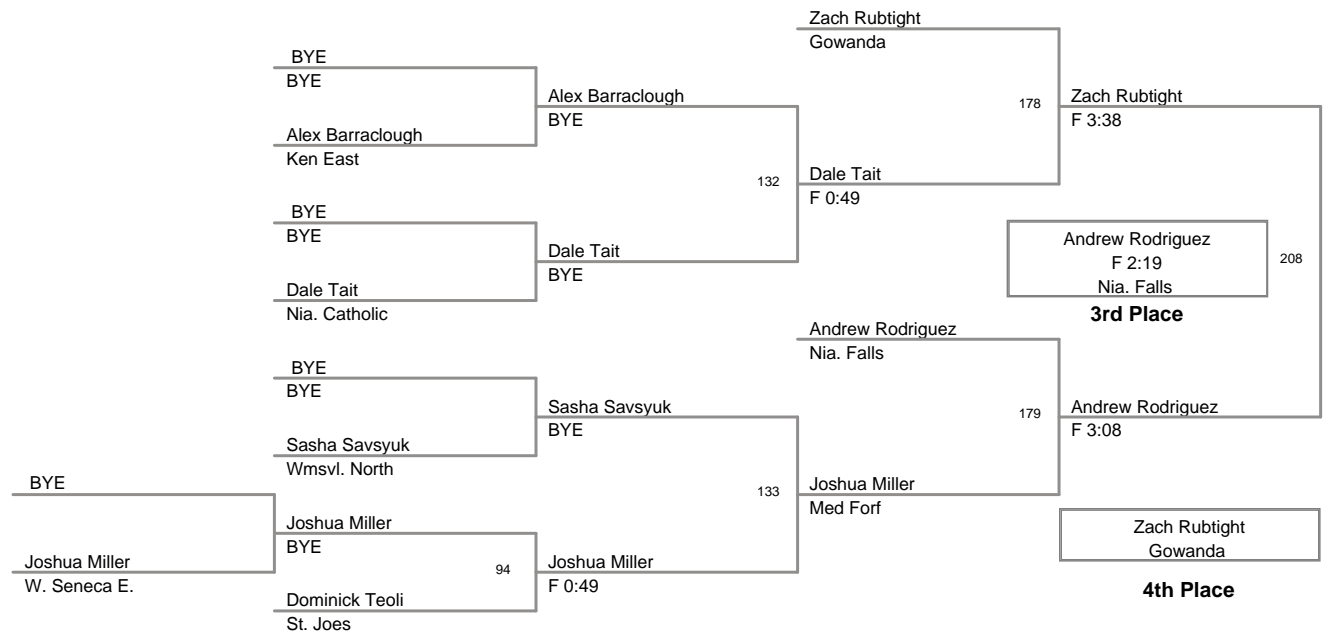

Nysir Sykes Nia. Falls	45	Anthony Cooper F 4:15
Anthony Cooper Wmsvl. South		

Marquis Sanders Nia. Falls	125	Marquis Sanders F 2:22
Nysir Sykes Nia. Falls		

Marquis Sanders  
UNA-Nia. Falls

**Champion**

Anthony Cooper  
UNA-Wmsvl. South

**2nd Place**

Nysir Sykes  
UNA-Nia. Falls

**3rd Place**

2011\_Wmsvl\_So\_JV\_Tourn  
2011\_Wmsvl\_So\_J\_Division

**138 Lbs**

2011\_Wmsvl\_So\_JV\_Tourn  
2011\_Wmsvl\_So\_J\_Division

**139 Lbs**

2011\_Wmsvl\_So\_JV\_Tourn  
2011\_Wmsvl\_So\_J\_Division