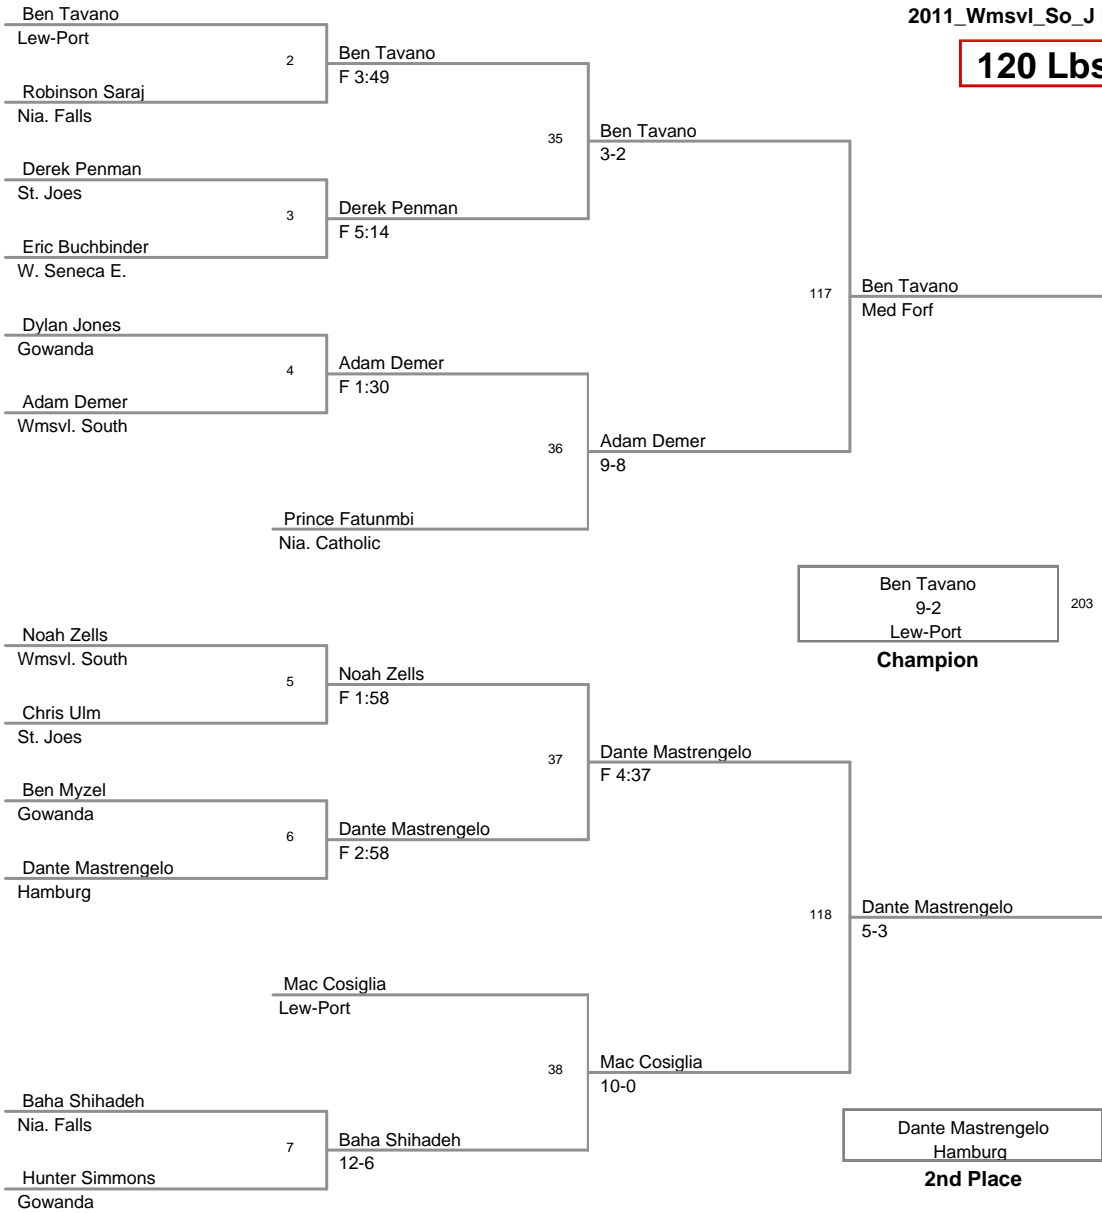

2011\_Wmsvl\_So\_JV\_Tourn  
2011\_Wmsvl\_So\_J\_Division

**120 Lbs**

**126 Lbs**

2011\_Wmsvl\_So\_JV\_Tourn  
2011\_Wmsvl\_So\_J Division

**132 Lbs**

Anthony Cooper Wmsvl. South	10	Marquis Sanders 8-4
Marquis Sanders Nia. Falls		