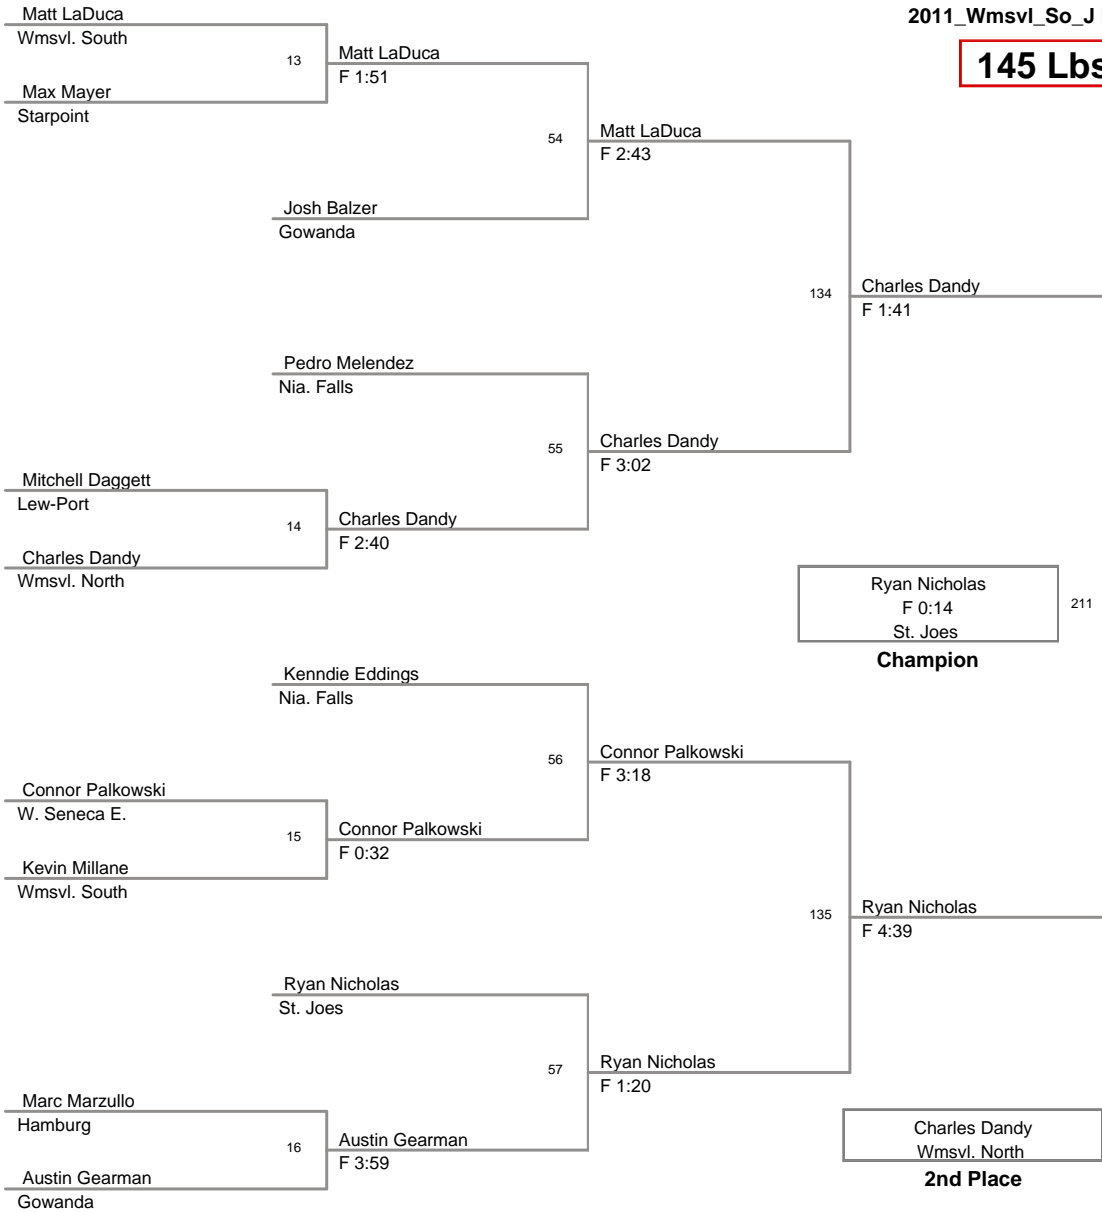

2011_Wmsvl_So_JV_Tourn
2011_Wmsvl_So_J_Division

145 Lbs