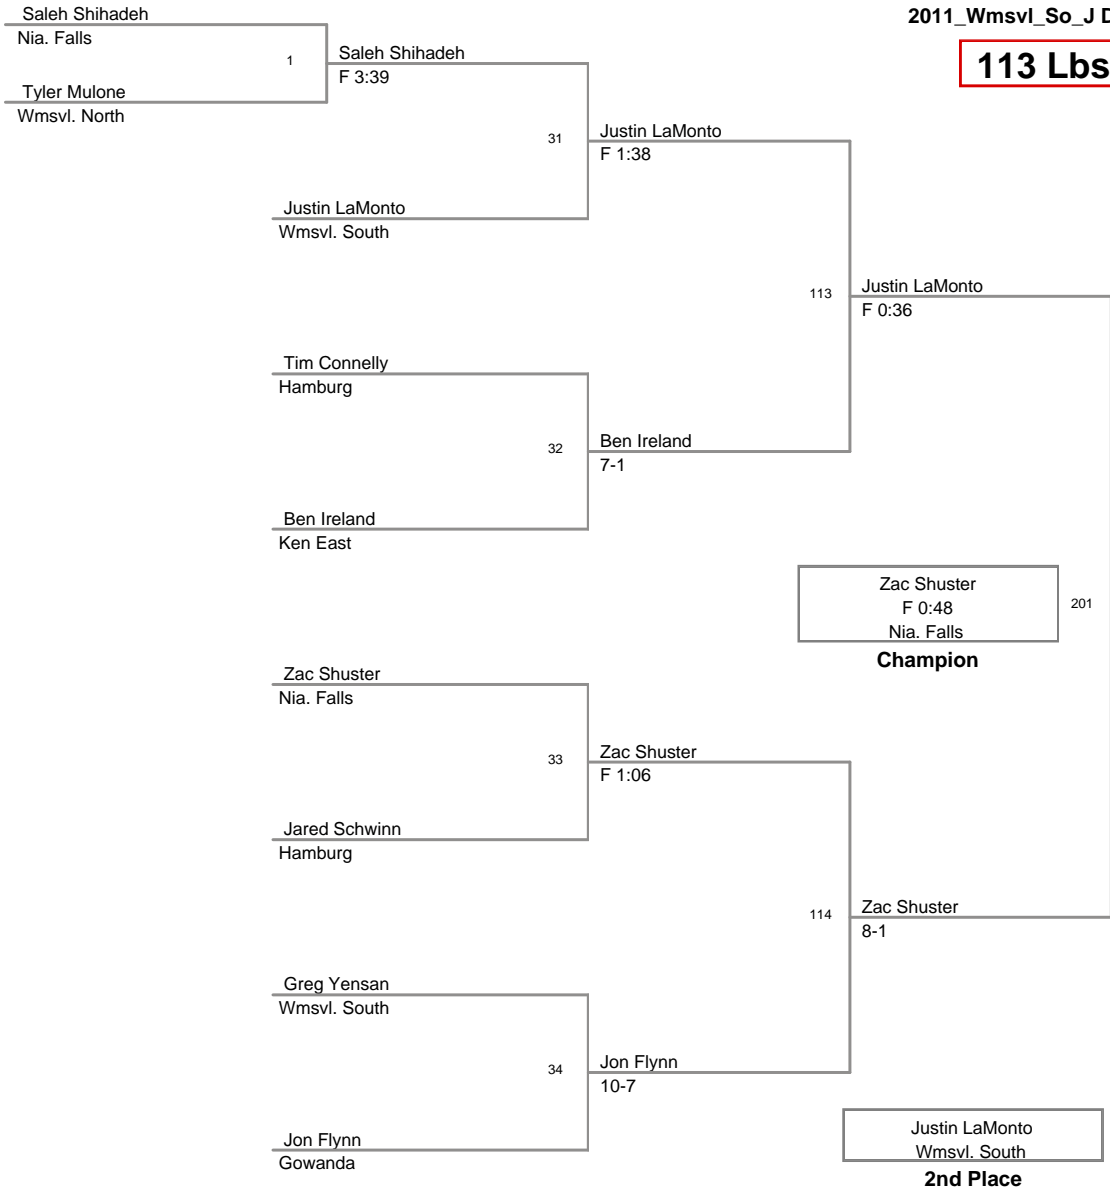

2011\_Wmsvl\_So\_JV\_Tourn  
2011\_Wmsvl\_So\_J\_Division

**99 Lbs**

2011\_Wmsvl\_So\_JV\_Tourn  
2011\_Wmsvl\_So\_J\_Division

**106 Lbs**

2011\_Wmsvl\_So\_JV\_Tourn  
2011\_Wmsvl\_So\_J\_Division

**113 Lbs**

2011\_Wmsvl\_So\_JV\_Tourn  
2011\_Wmsvl\_So\_J\_Division

**120 Lbs**

**126 Lbs**

2011\_Wmsvl\_So\_JV\_Tourn  
2011\_Wmsvl\_So\_J Division

**132 Lbs**

Anthony Cooper Wmsvl. South	10	Marquis Sanders 8-4
Marquis Sanders Nia. Falls		

Nysir Sykes Nia. Falls	45	Anthony Cooper F 4:15
Anthony Cooper Wmsvl. South		

Marquis Sanders Nia. Falls	125	Marquis Sanders F 2:22
Nysir Sykes Nia. Falls		

Marquis Sanders  
UNA-Nia. Falls

**Champion**

Anthony Cooper  
UNA-Wmsvl. South