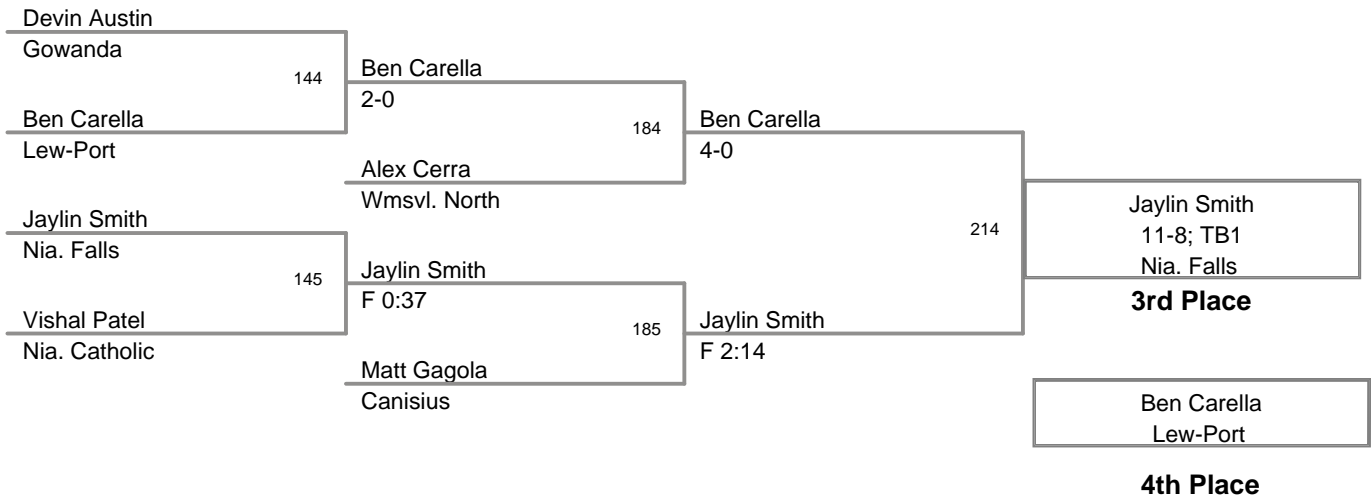

Nysir Sykes Nia. Falls	45	Anthony Cooper F 4:15
Anthony Cooper Wmsvl. South		

Marquis Sanders Nia. Falls	125	Marquis Sanders F 2:22
Nysir Sykes Nia. Falls		

Marquis Sanders  
UNA-Nia. Falls

**Champion**

Anthony Cooper  
UNA-Wmsvl. South

**145 Lbs**

2011\_Wmsvl\_So\_JV\_Tourn  
2011\_Wmsvl\_So\_J\_Division

**152 Lbs**

2011\_Wmsvl\_So\_JV\_Tourn  
2011\_Wmsvl\_So\_J\_Division

**160 Lbs**

2011\_Wmsvl\_So\_JV\_Tourn  
2011\_Wmsvl\_So\_J\_Division