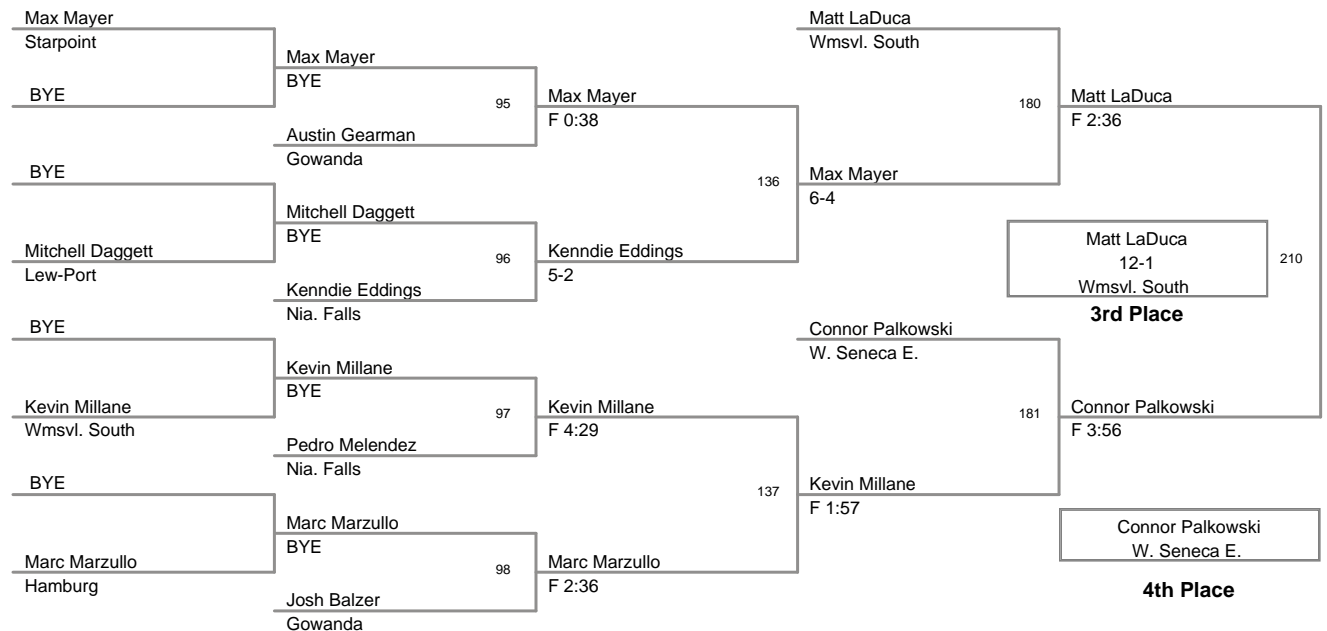

2011_Wmsvl_So_JV_Tourn
2011_Wmsvl_So_J_Division

145 Lbs