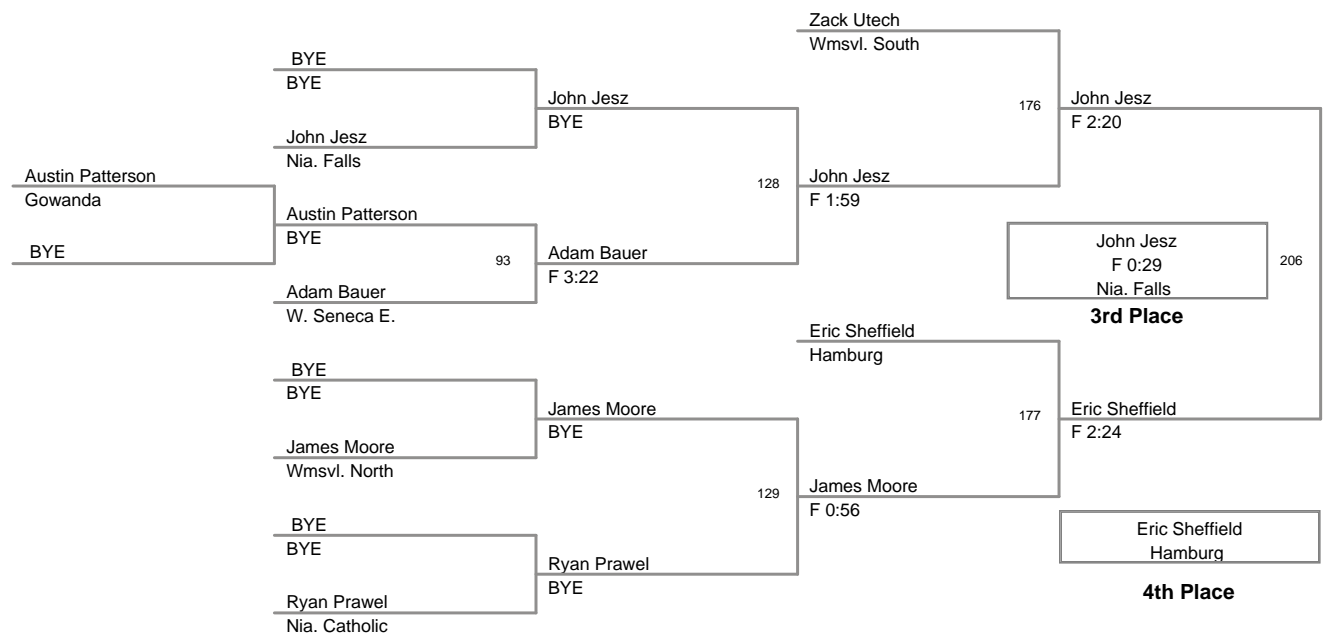

2011_Wmsvl_So_JV_Tourn
2011_Wmsvl_So_J_Division

138 Lbs