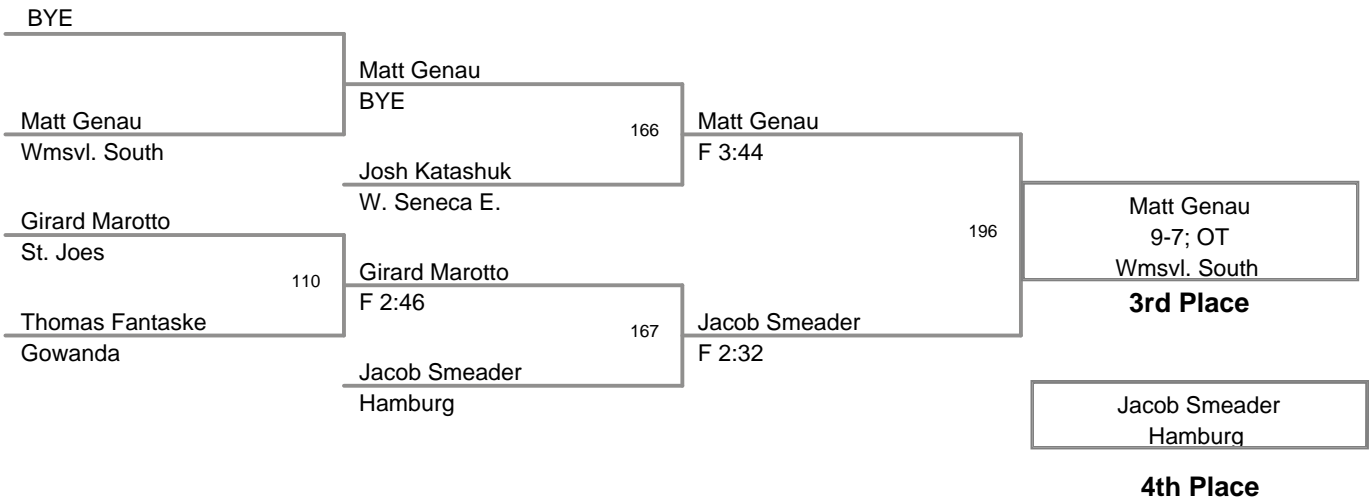

2011\_Wmsvl\_So\_JV\_Tourn  
2011\_Wmsvl\_So\_J\_Division

**99 Lbs**

2011\_Wmsvl\_So\_JV\_Tourn  
2011\_Wmsvl\_So\_J\_Division

**106 Lbs**

2011\_Wmsvl\_So\_JV\_Tourn  
2011\_Wmsvl\_So\_J\_Division

**113 Lbs**

2011\_Wmsvl\_So\_JV\_Tourn  
2011\_Wmsvl\_So\_J\_Division

**120 Lbs**

**126 Lbs**

2011\_Wmsvl\_So\_JV\_Tourn  
2011\_Wmsvl\_So\_J Division

**132 Lbs**

Anthony Cooper Wmsvl. South	10	Marquis Sanders 8-4
Marquis Sanders Nia. Falls		

Nysir Sykes Nia. Falls	45	Anthony Cooper F 4:15
Anthony Cooper Wmsvl. South		

Marquis Sanders Nia. Falls	125	Marquis Sanders F 2:22
Nysir Sykes Nia. Falls		

Marquis Sanders  
UNA-Nia. Falls

**Champion**

Anthony Cooper  
UNA-Wmsvl. South