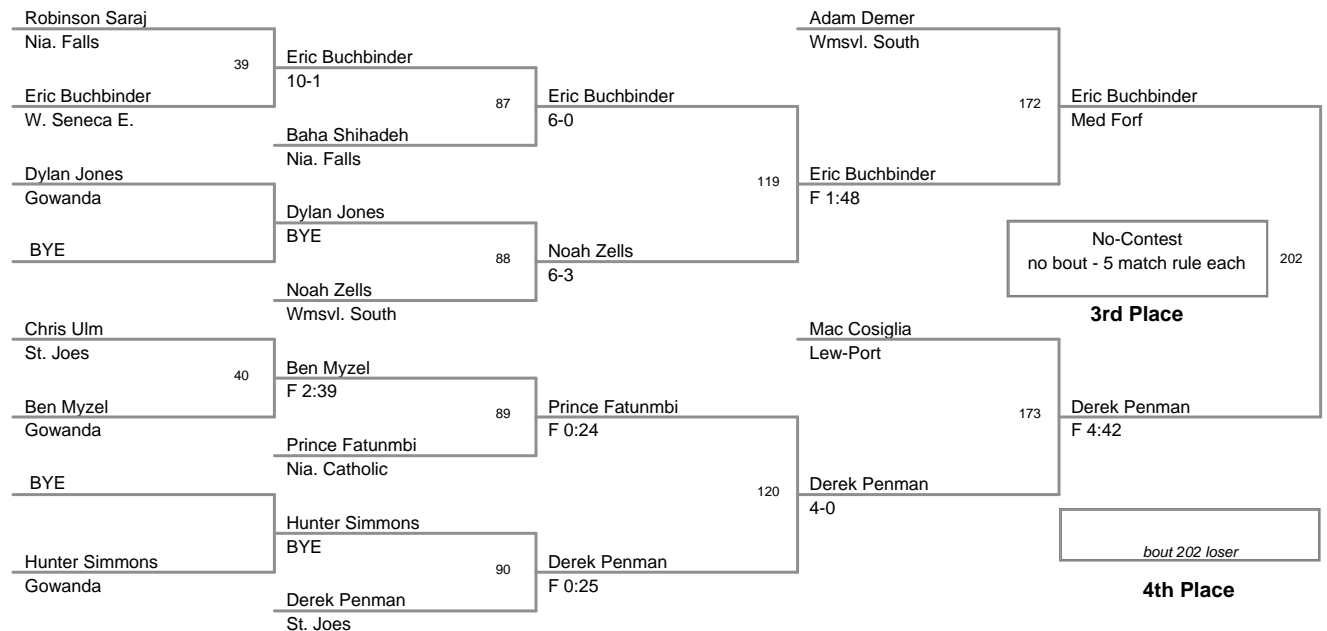

2011\_Wmsvl\_So\_JV\_Tourn  
2011\_Wmsvl\_So\_J\_Division

**120 Lbs**

**126 Lbs**

2011\_Wmsvl\_So\_JV\_Tourn  
2011\_Wmsvl\_So\_J Division

**132 Lbs**

Anthony Cooper Wmsvl. South	10	Marquis Sanders 8-4
Marquis Sanders Nia. Falls		

Nysir Sykes Nia. Falls	45	Anthony Cooper F 4:15
Anthony Cooper Wmsvl. South		

Marquis Sanders Nia. Falls	125	Marquis Sanders F 2:22
Nysir Sykes Nia. Falls		

Marquis Sanders  
UNA-Nia. Falls

**Champion**

Anthony Cooper  
UNA-Wmsvl. South