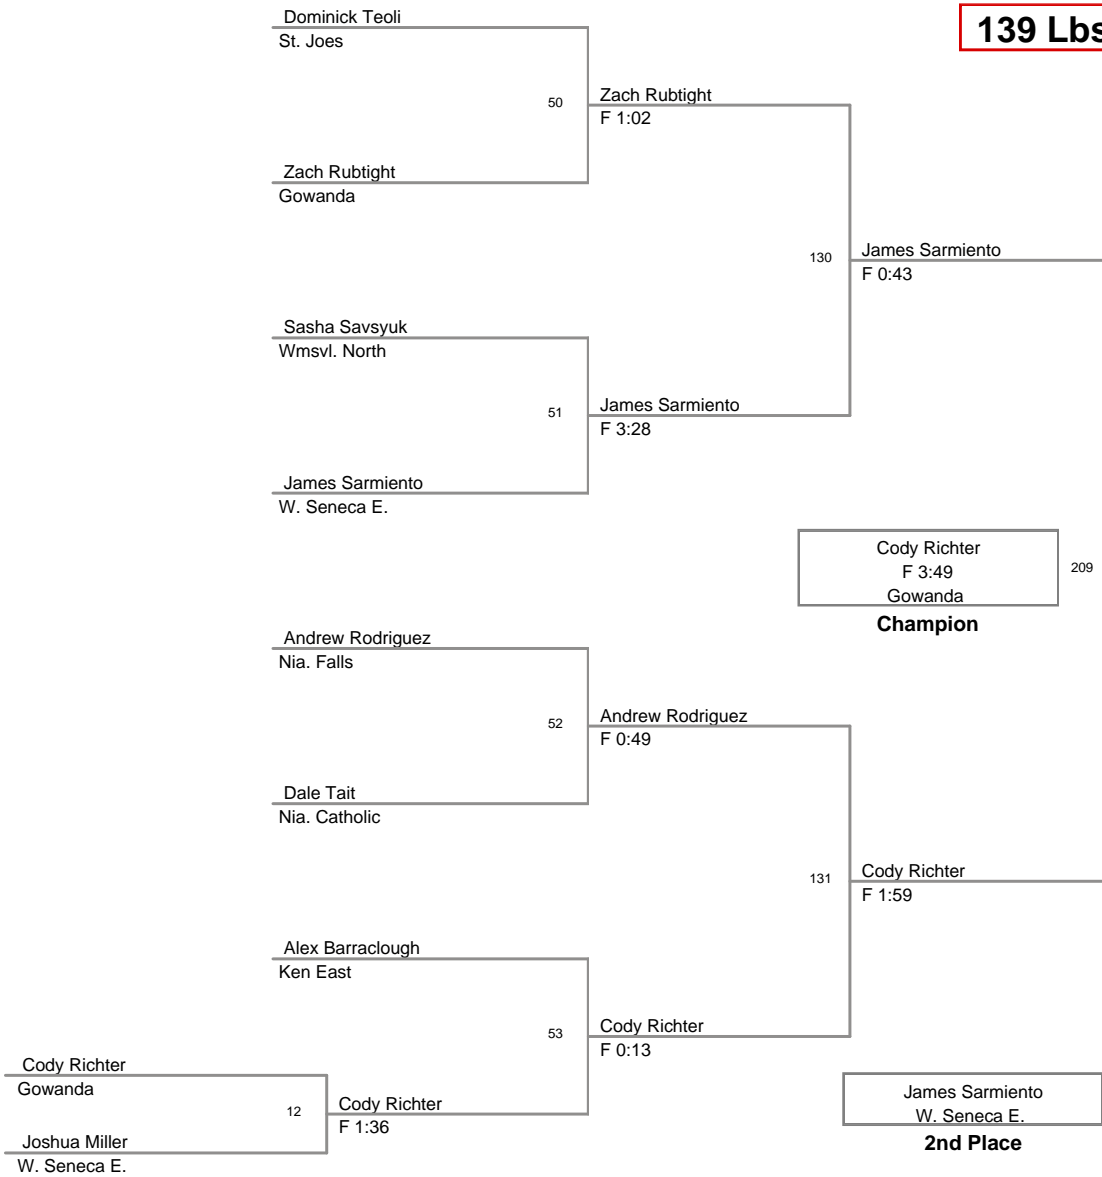

2011_Wmsvl_So_JV_Tourn
2011_Wmsvl_So_J_Division

139 Lbs