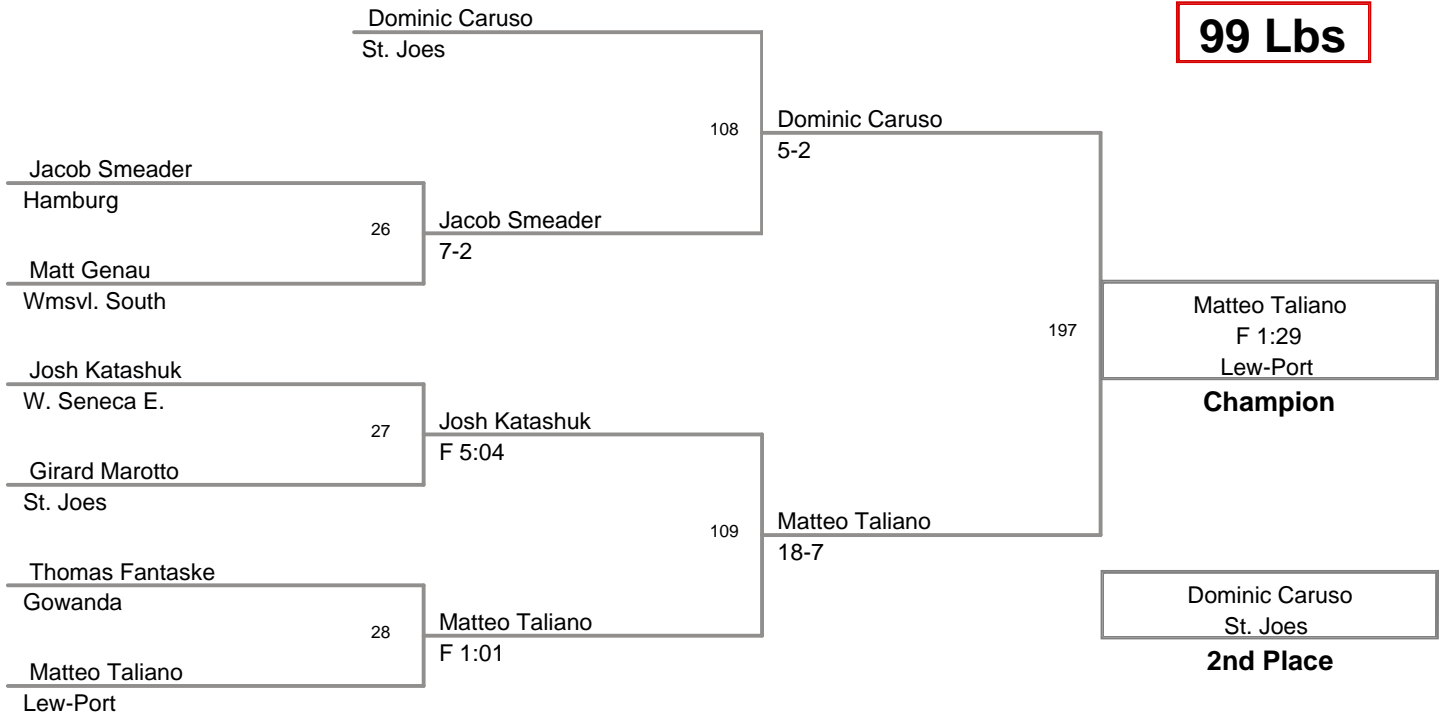

2011\_Wmsvl\_So\_JV\_Tourn  
2011\_Wmsvl\_So\_J\_Division

**99 Lbs**

2011\_Wmsvl\_So\_JV\_Tourn  
2011\_Wmsvl\_So\_J\_Division

**106 Lbs**

2011\_Wmsvl\_So\_JV\_Tourn  
2011\_Wmsvl\_So\_J\_Division

**113 Lbs**

2011\_Wmsvl\_So\_JV\_Tourn  
2011\_Wmsvl\_So\_J\_Division

**120 Lbs**

**126 Lbs**

2011\_Wmsvl\_So\_JV\_Tourn  
2011\_Wmsvl\_So\_J Division

**132 Lbs**

Anthony Cooper Wmsvl. South	10	Marquis Sanders 8-4
Marquis Sanders Nia. Falls		