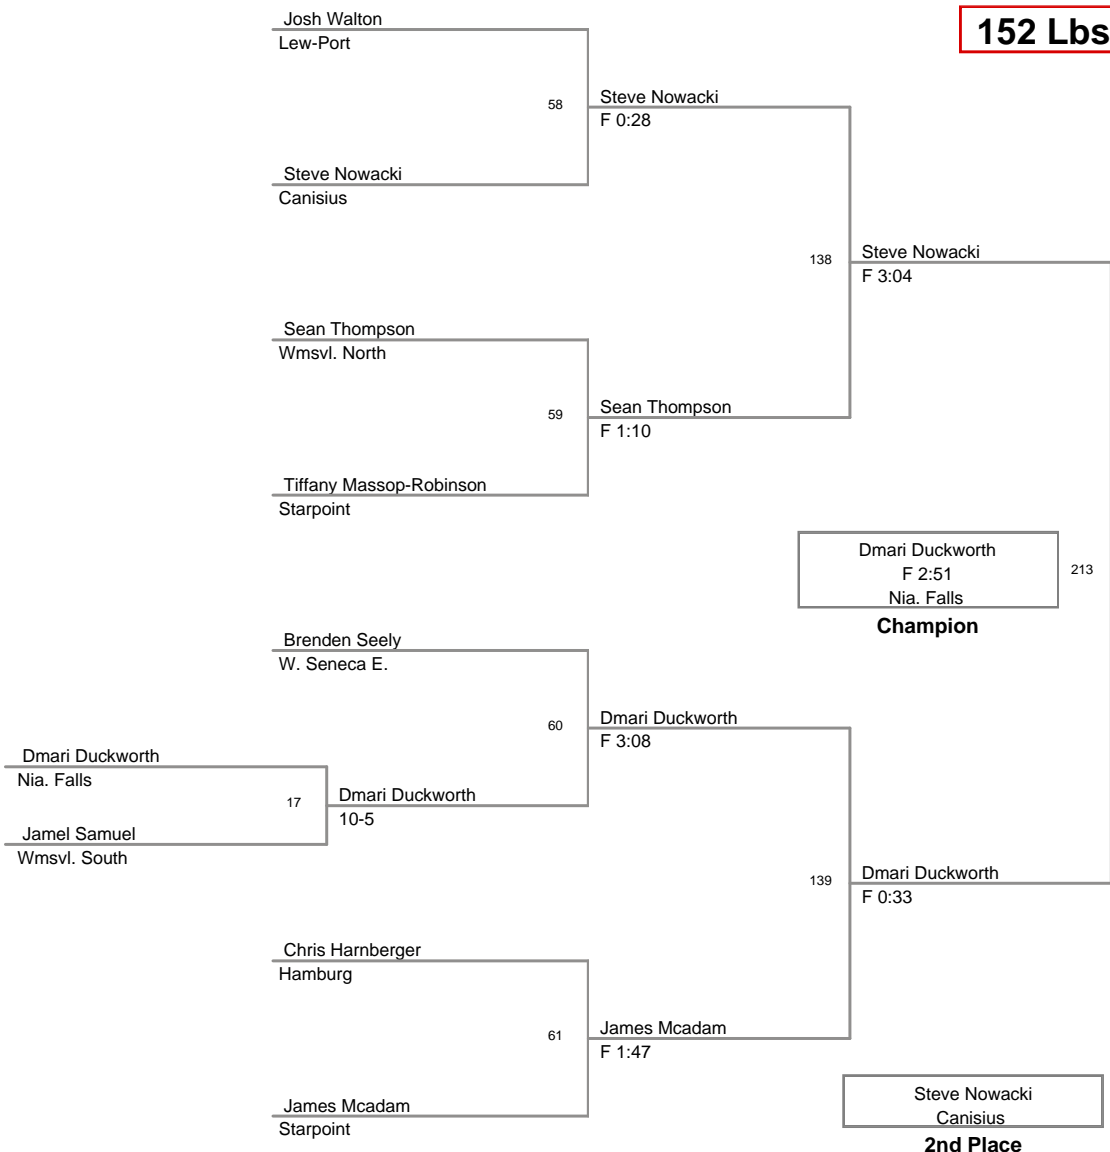

2011_Wmsvl_So_JV_Tourn
2011_Wmsvl_So_J_Division

152 Lbs