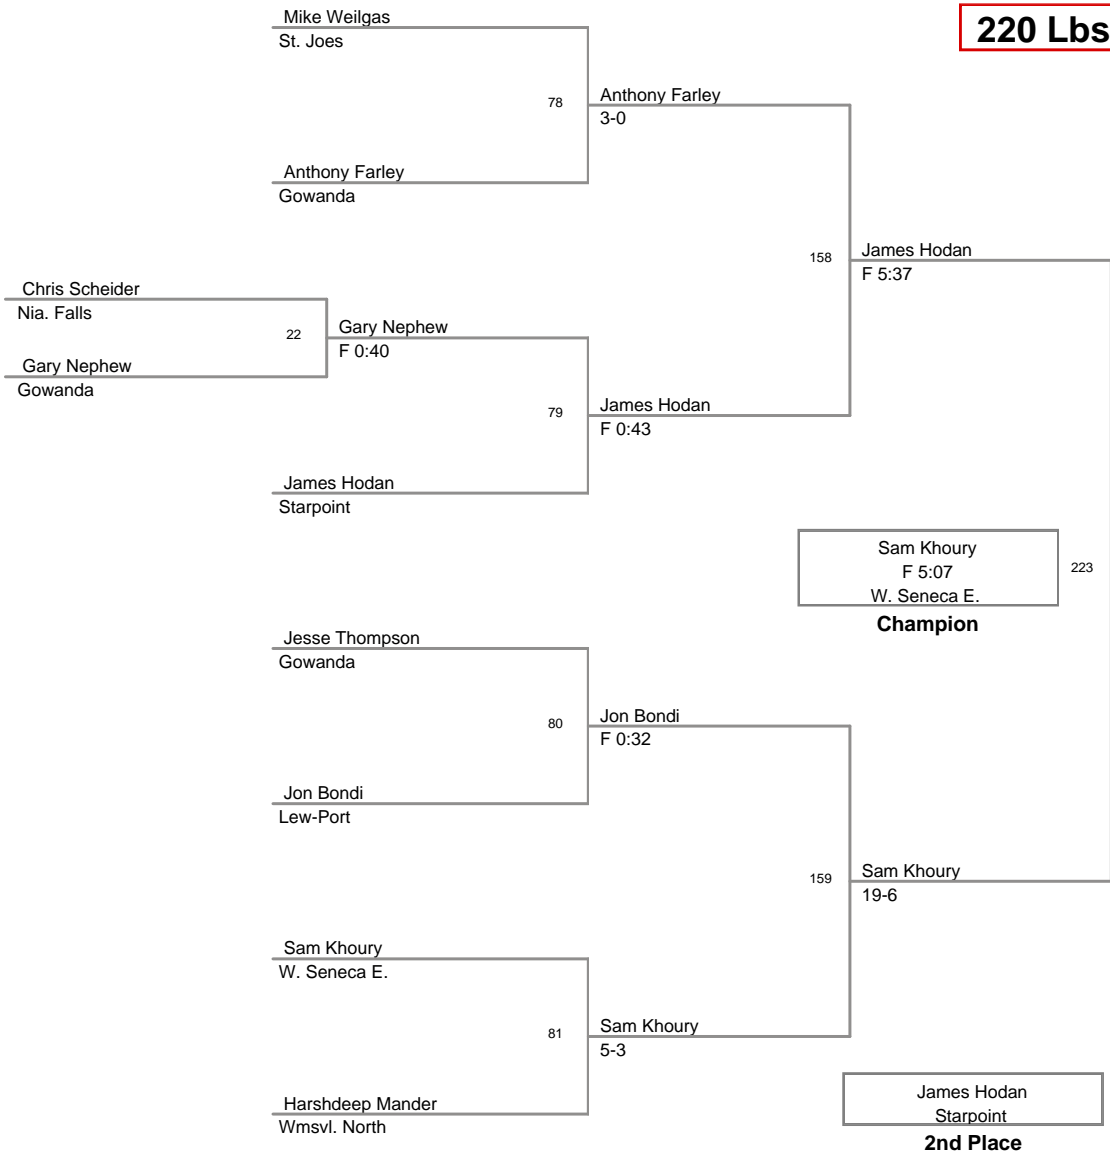

**170 Lbs**

**182 Lbs**

2011\_Wmsvl\_So\_JV\_Tourn  
2011\_Wmsvl\_So\_J\_Division

**195 Lbs**

**220 Lbs**

2011\_Wmsvl\_So\_JV\_Tourn  
2011\_Wmsvl\_So\_J\_Division

**285 Lbs**