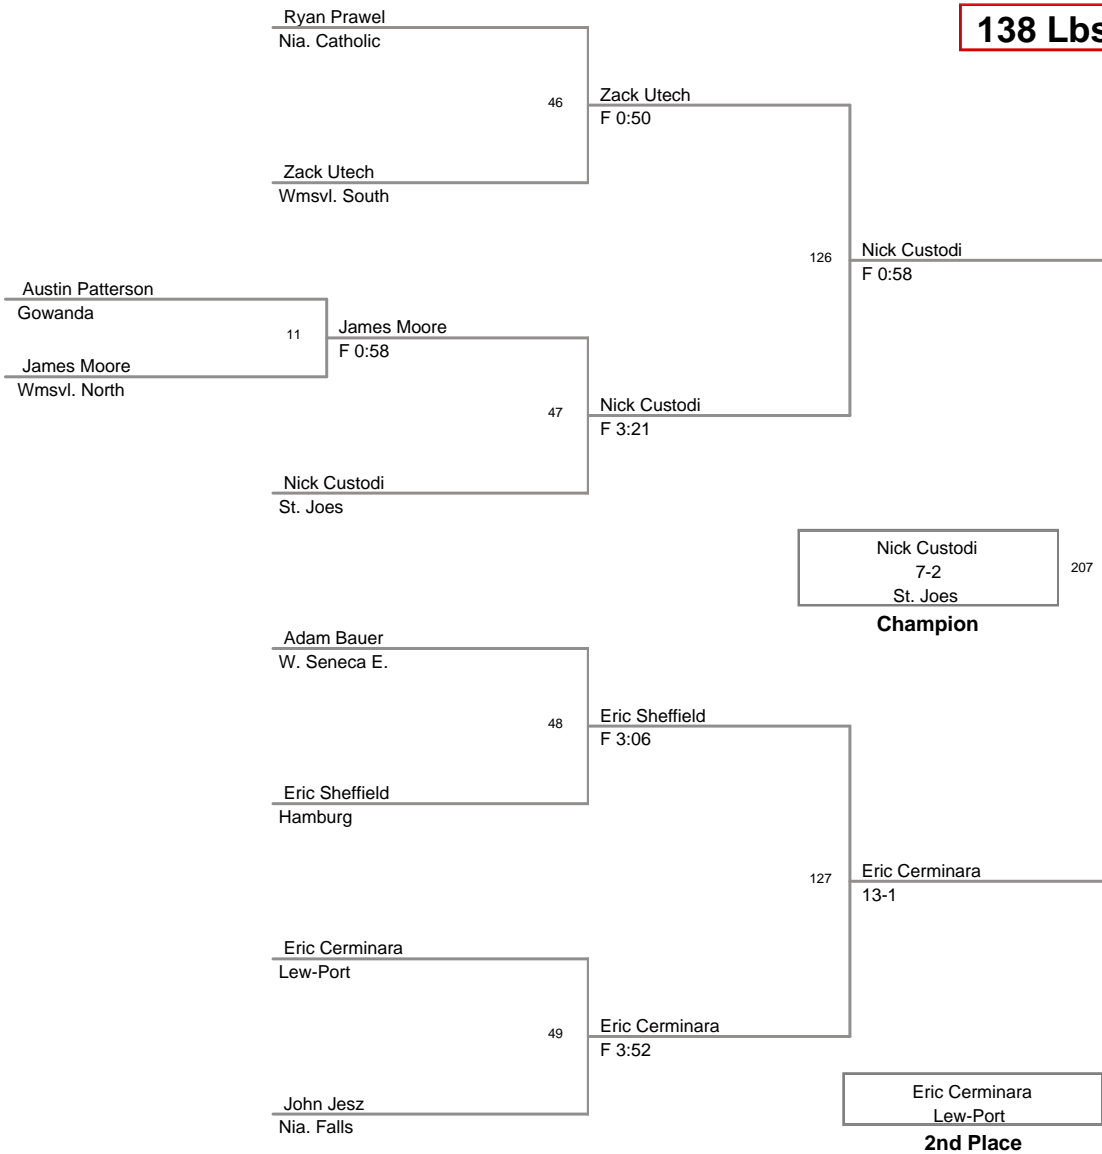

2011_Wmsvl_So_JV_Tourn
2011_Wmsvl_So_J_Division

138 Lbs