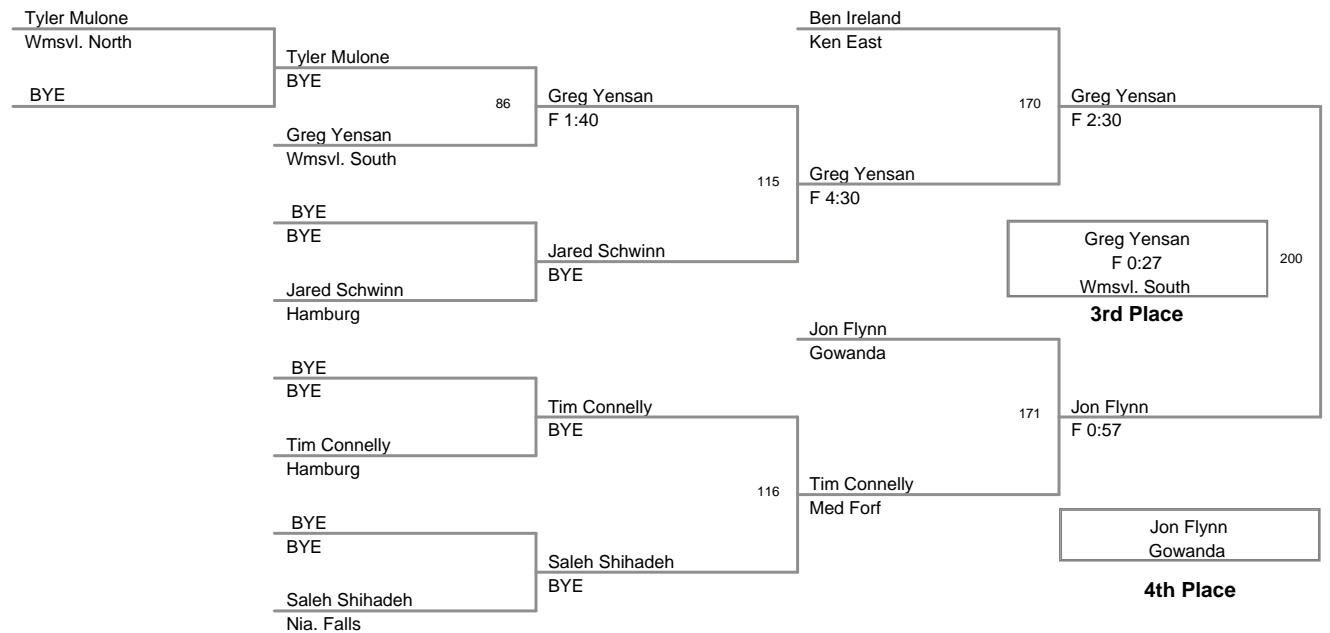

2011\_Wmsvl\_So\_JV\_Tourn  
2011\_Wmsvl\_So\_J\_Division

**120 Lbs**

**126 Lbs**

2011\_Wmsvl\_So\_JV\_Tourn  
2011\_Wmsvl\_So\_J Division

**132 Lbs**

Anthony Cooper Wmsvl. South	10	Marquis Sanders 8-4
Marquis Sanders Nia. Falls		

Nysir Sykes Nia. Falls	45	Anthony Cooper F 4:15
Anthony Cooper Wmsvl. South		

Marquis Sanders Nia. Falls	125	Marquis Sanders F 2:22
Nysir Sykes Nia. Falls		

Marquis Sanders  
UNA-Nia. Falls

**Champion**

Anthony Cooper  
UNA-Wmsvl. South