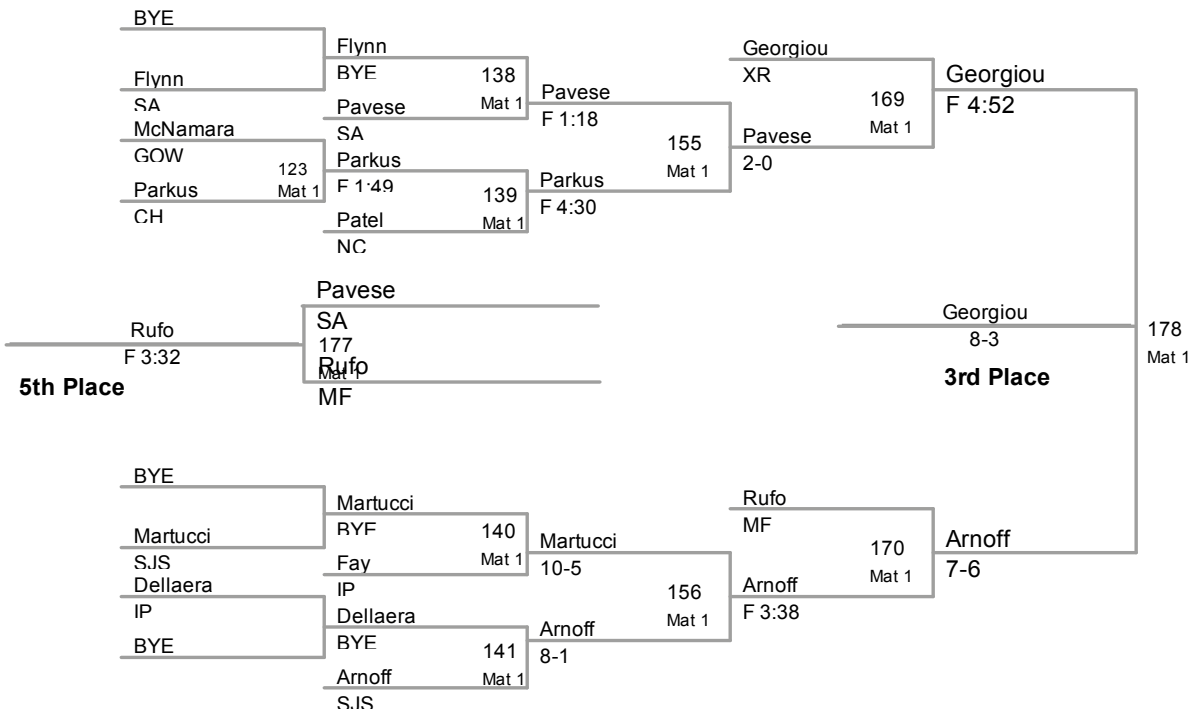

Plc	Points	Team	CH	CONS
1	336	St. Anthony's	-	-
2	229	Monsignor Farrell	-	-
3	166.5	Kellenburg Memorial	-	-
4	119.5	Fordham Prep	-	-
5	109	St. Joe's	-	-
6	96	Chaminade	-	-
7	63	St. Joe's by the Sea	-	-
8	56	St. John the Baptist	-	-
9	52.5	Iona Prep	-	-
10	41.5	Salesian	-	-
11	36	St. Mary's Lancaster	-	-
12	33	St. Francis	-	-
13	26	Xavier	-	-
14	22	Niagara Catholic	-	-
15	21	St. Peter's	-	-
16	16	Mount St. Michael	-	-
17	9	The Gow School	-	-
18	7	Holy Trinity	-	-
19	3	Canisius	-	-
19	3	Nichols	-	-
21	0	Archbishop Stepniac	-	-
21	0	Xavarian	-	-

103 Lbs

112 Lbs

119 Lbs

125 Lbs

130 Lbs

Vincent Fischetti MF

Tommy Penza SA

Travis Berube SJC