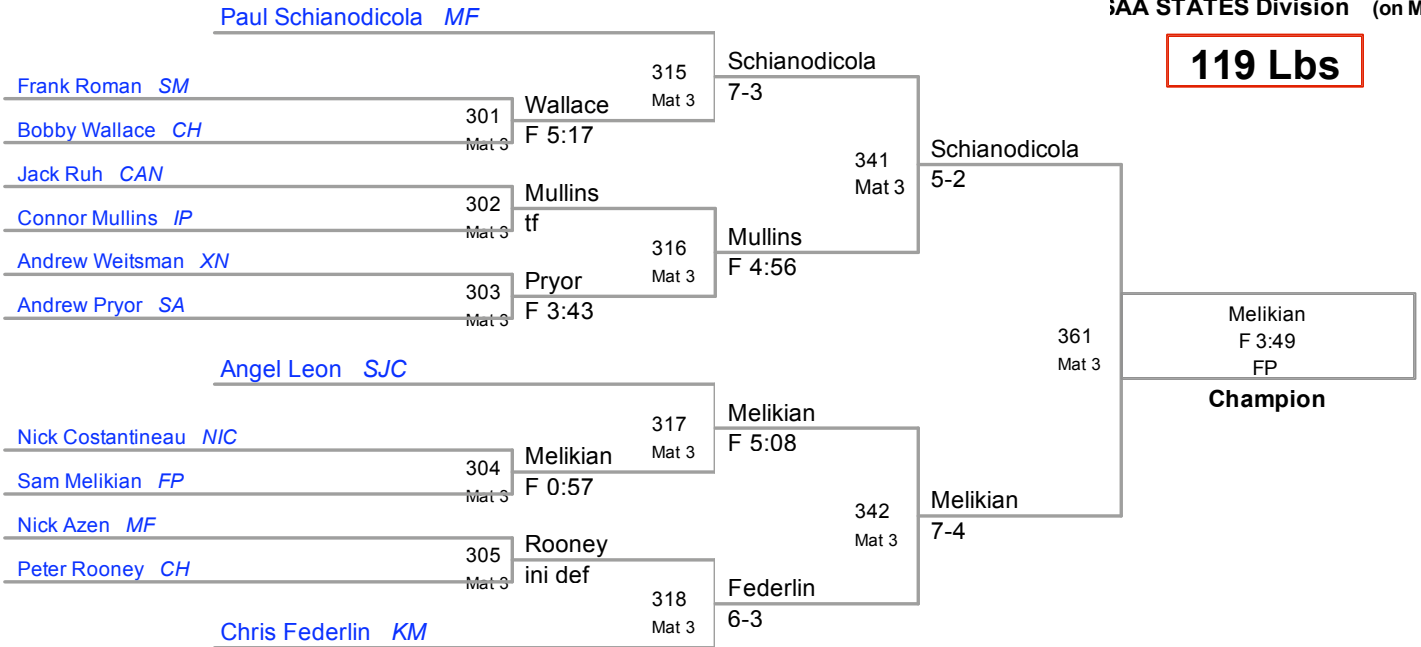

Plc	Points	Team	CH	CONS
1	336	St. Anthony's	-	-
2	229	Monsignor Farrell	-	-
3	166.5	Kellenburg Memorial	-	-
4	119.5	Fordham Prep	-	-
5	109	St. Joe's	-	-
6	96	Chaminade	-	-
7	63	St. Joe's by the Sea	-	-
8	56	St. John the Baptist	-	-
9	52.5	Iona Prep	-	-
10	41.5	Salesian	-	-
11	36	St. Mary's Lancaster	-	-
12	33	St. Francis	-	-
13	26	Xavier	-	-
14	22	Niagara Catholic	-	-
15	21	St. Peter's	-	-
16	16	Mount St. Michael	-	-
17	9	The Gow School	-	-
18	7	Holy Trinity	-	-
19	3	Canisius	-	-
19	3	Nichols	-	-
21	0	Archbishop Stepniac	-	-
21	0	Xavarian	-	-

103 Lbs

112 Lbs

119 Lbs

125 Lbs

130 Lbs

Vincent Fischetti MF

Tommy Penza SA

Travis Berube SJC