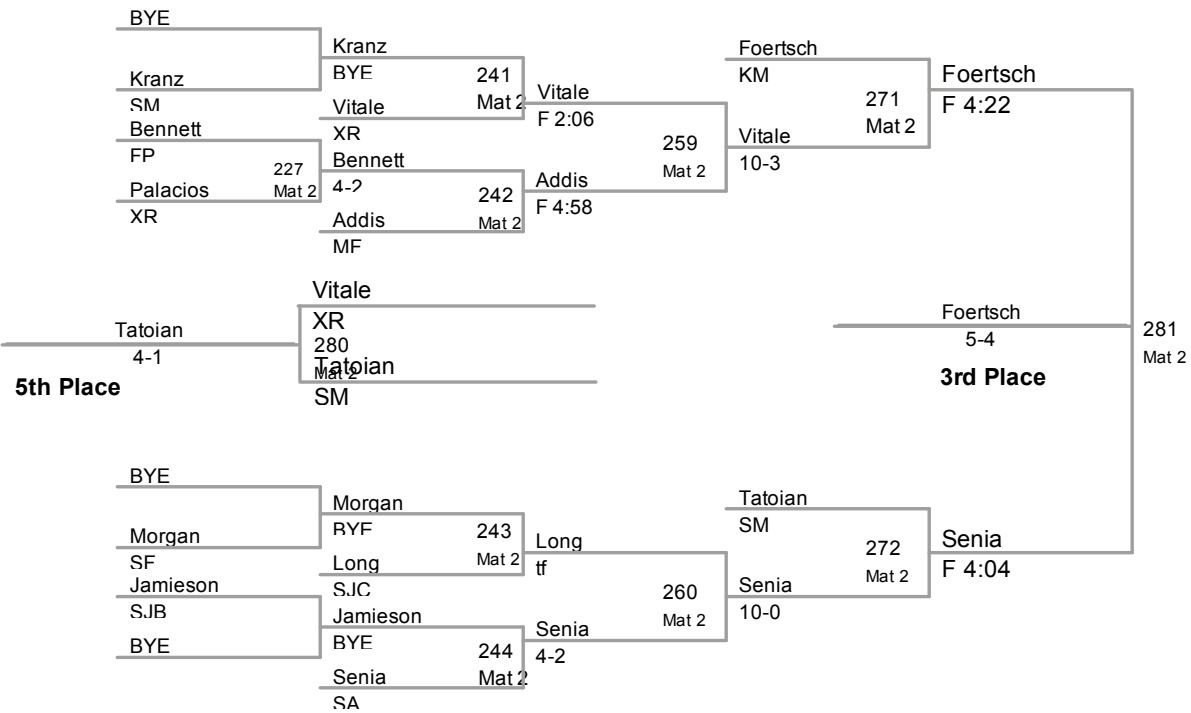

Plc	Points	Team	CH	CONS
1	336	St. Anthony's	-	-
2	229	Monsignor Farrell	-	-
3	166.5	Kellenburg Memorial	-	-
4	119.5	Fordham Prep	-	-
5	109	St. Joe's	-	-
6	96	Chaminade	-	-
7	63	St. Joe's by the Sea	-	-
8	56	St. John the Baptist	-	-
9	52.5	Iona Prep	-	-
10	41.5	Salesian	-	-
11	36	St. Mary's Lancaster	-	-
12	33	St. Francis	-	-
13	26	Xavier	-	-
14	22	Niagara Catholic	-	-
15	21	St. Peter's	-	-
16	16	Mount St. Michael	-	-
17	9	The Gow School	-	-
18	7	Holy Trinity	-	-
19	3	Canisius	-	-
19	3	Nichols	-	-
21	0	Archbishop Stepniac	-	-
21	0	Xavarian	-	-

103 Lbs

112 Lbs

119 Lbs

125 Lbs

130 Lbs

Vincent Fischetti MF

Tommy Penza SA

Travis Berube SJC