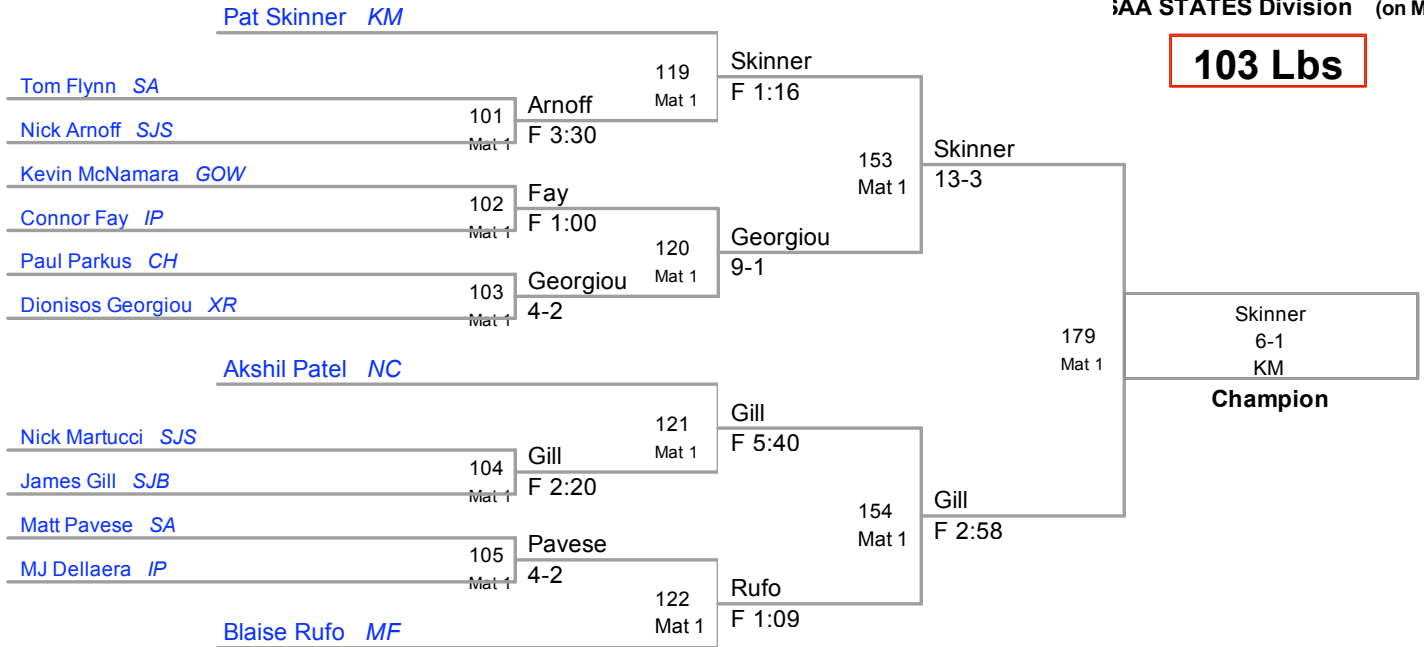

Plc	Points	Team	CH	CONS
1	336	St. Anthony's	-	-
2	229	Monsignor Farrell	-	-
3	166.5	Kellenburg Memorial	-	-
4	119.5	Fordham Prep	-	-
5	109	St. Joe's	-	-
6	96	Chaminade	-	-
7	63	St. Joe's by the Sea	-	-
8	56	St. John the Baptist	-	-
9	52.5	Iona Prep	-	-
10	41.5	Salesian	-	-
11	36	St. Mary's Lancaster	-	-
12	33	St. Francis	-	-
13	26	Xavier	-	-
14	22	Niagara Catholic	-	-
15	21	St. Peter's	-	-
16	16	Mount St. Michael	-	-
17	9	The Gow School	-	-
18	7	Holy Trinity	-	-
19	3	Canisius	-	-
19	3	Nichols	-	-
21	0	Archbishop Stepniac	-	-
21	0	Xavarian	-	-

103 Lbs

112 Lbs

119 Lbs

125 Lbs

130 Lbs

Vincent Fischetti MF

Tommy Penza SA

Travis Berube SJC