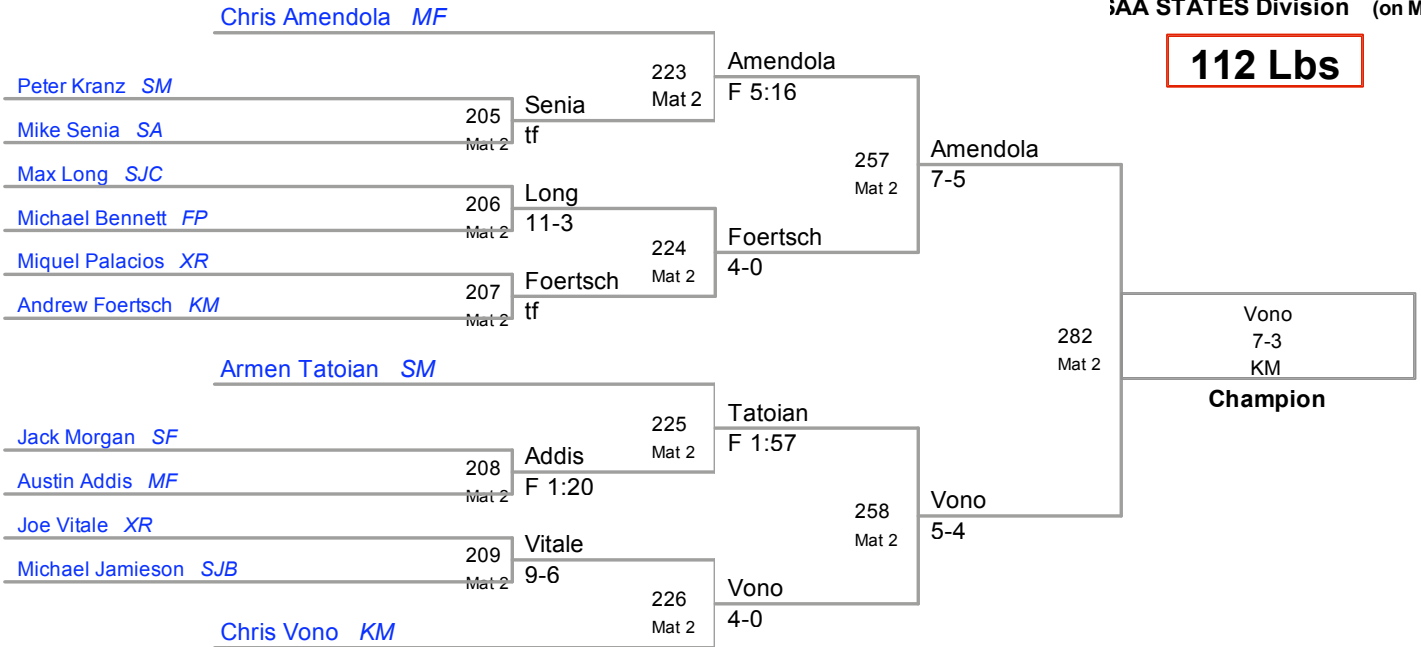

Plc	Points	Team	CH	CONS
1	336	St. Anthony's	-	-
2	229	Monsignor Farrell	-	-
3	166.5	Kellenburg Memorial	-	-
4	119.5	Fordham Prep	-	-
5	109	St. Joe's	-	-
6	96	Chaminade	-	-
7	63	St. Joe's by the Sea	-	-
8	56	St. John the Baptist	-	-
9	52.5	Iona Prep	-	-
10	41.5	Salesian	-	-
11	36	St. Mary's Lancaster	-	-
12	33	St. Francis	-	-
13	26	Xavier	-	-
14	22	Niagara Catholic	-	-
15	21	St. Peter's	-	-
16	16	Mount St. Michael	-	-
17	9	The Gow School	-	-
18	7	Holy Trinity	-	-
19	3	Canisius	-	-
19	3	Nichols	-	-
21	0	Archbishop Stepniac	-	-
21	0	Xavarian	-	-

103 Lbs

112 Lbs

119 Lbs

125 Lbs

130 Lbs

Vincent Fischetti MF

Tommy Penza SA

Travis Berube SJC