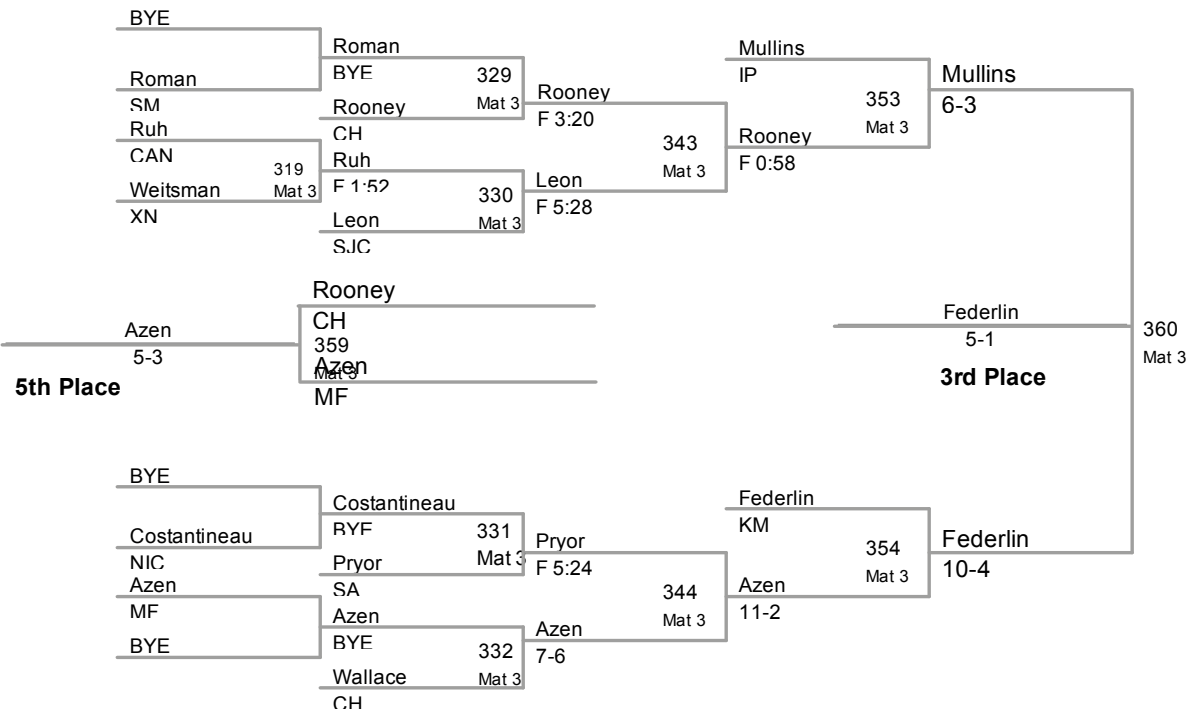

Plc	Points	Team	CH	CONS
1	336	St. Anthony's	-	-
2	229	Monsignor Farrell	-	-
3	166.5	Kellenburg Memorial	-	-
4	119.5	Fordham Prep	-	-
5	109	St. Joe's	-	-
6	96	Chaminade	-	-
7	63	St. Joe's by the Sea	-	-
8	56	St. John the Baptist	-	-
9	52.5	Iona Prep	-	-
10	41.5	Salesian	-	-
11	36	St. Mary's Lancaster	-	-
12	33	St. Francis	-	-
13	26	Xavier	-	-
14	22	Niagara Catholic	-	-
15	21	St. Peter's	-	-
16	16	Mount St. Michael	-	-
17	9	The Gow School	-	-
18	7	Holy Trinity	-	-
19	3	Canisius	-	-
19	3	Nichols	-	-
21	0	Archbishop Stepniac	-	-
21	0	Xavarian	-	-

103 Lbs

112 Lbs

119 Lbs

125 Lbs

130 Lbs

Vincent Fischetti MF

Tommy Penza SA

Travis Berube SJC