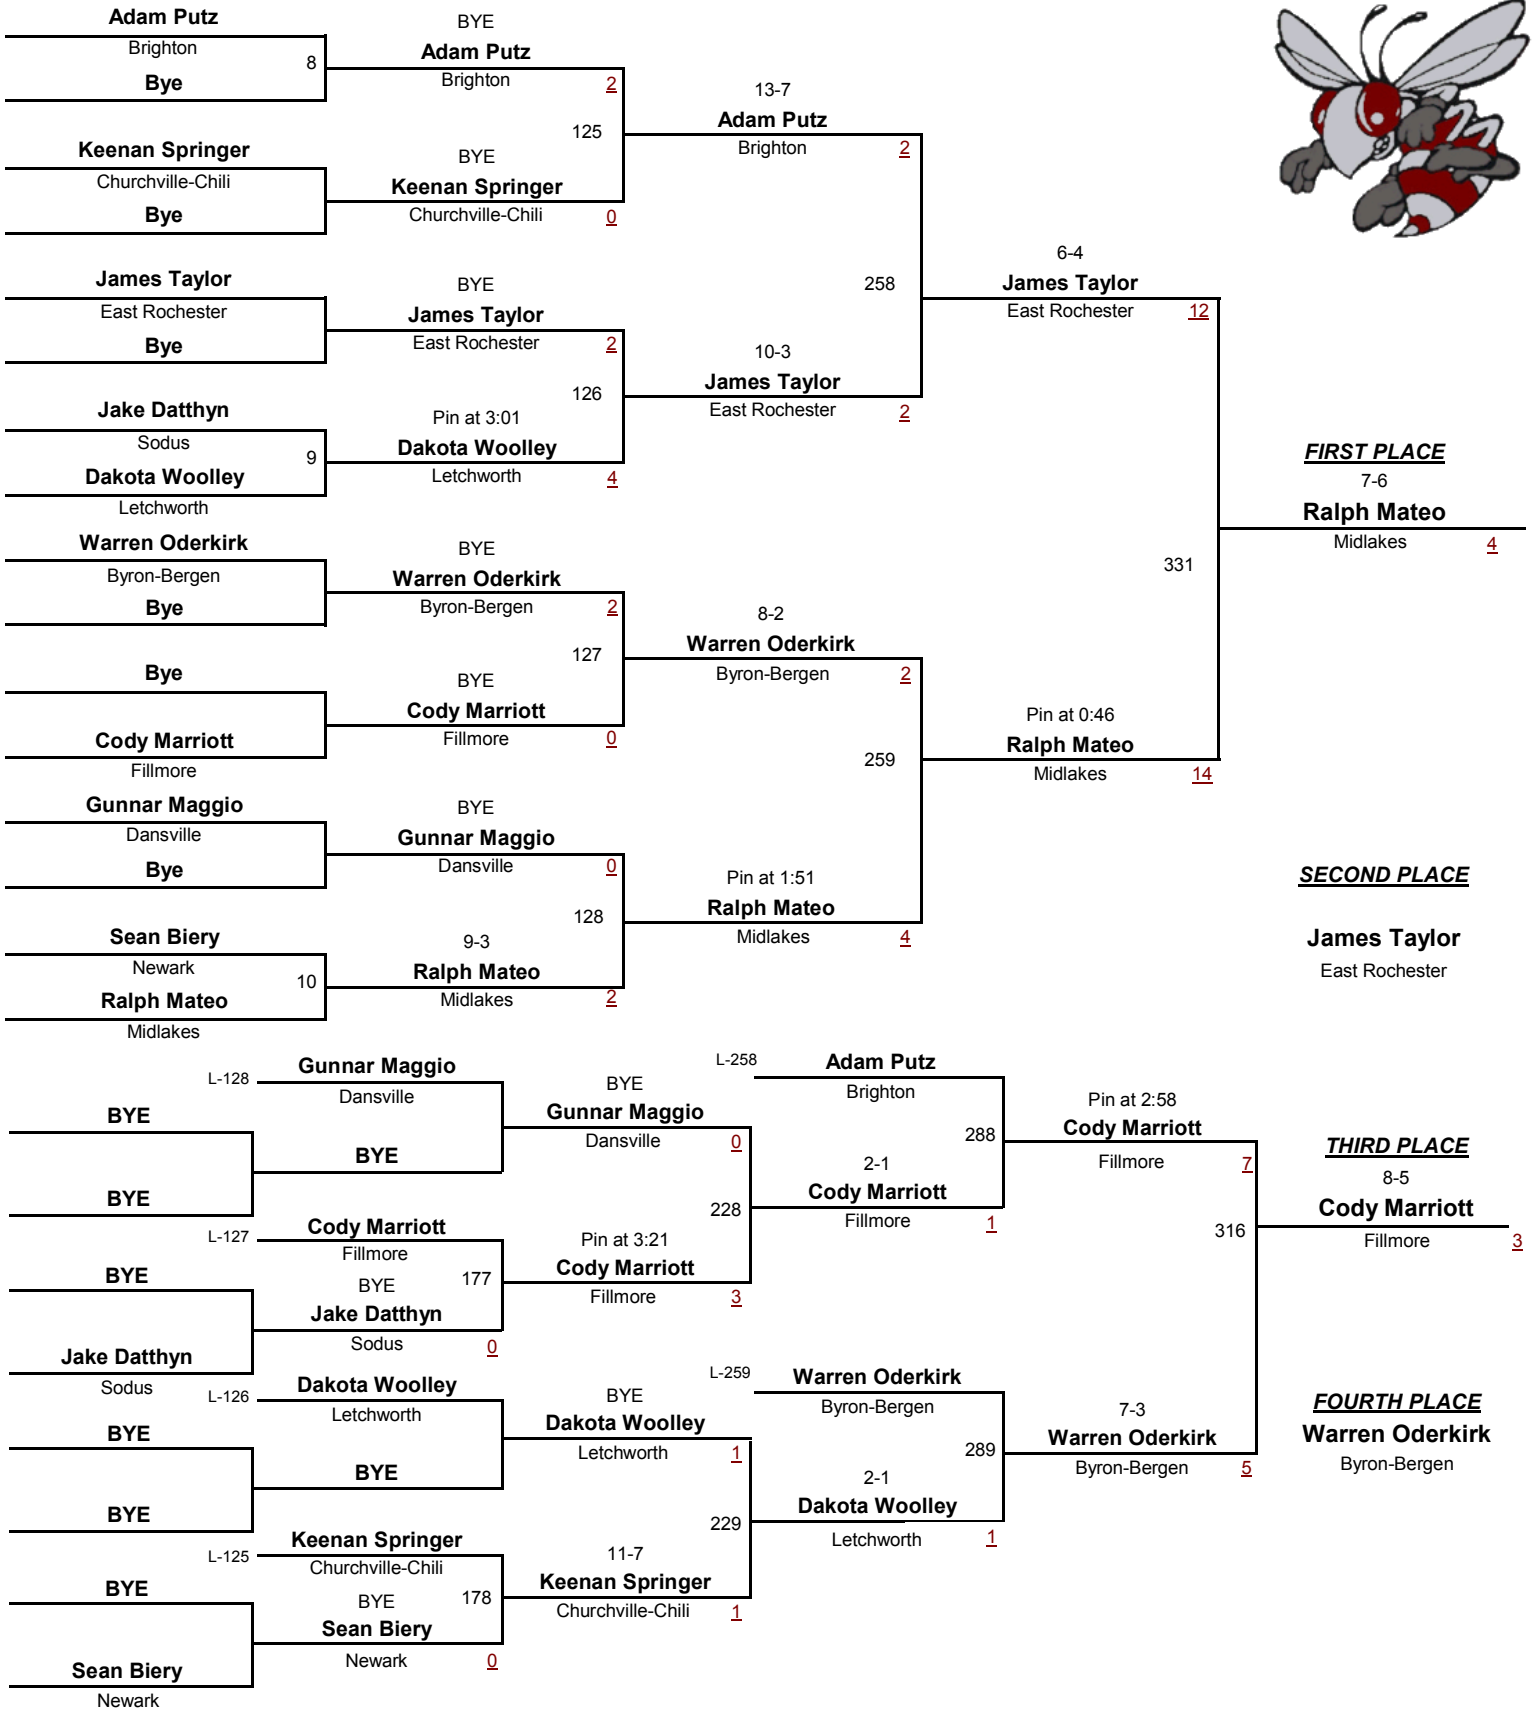

Byron-Bergen Invitational Tournament

December 4, 2010

VARSITY

DIVISION

112

WEIGHT

Byron-Bergen Invitational Tournament

December 4, 2010