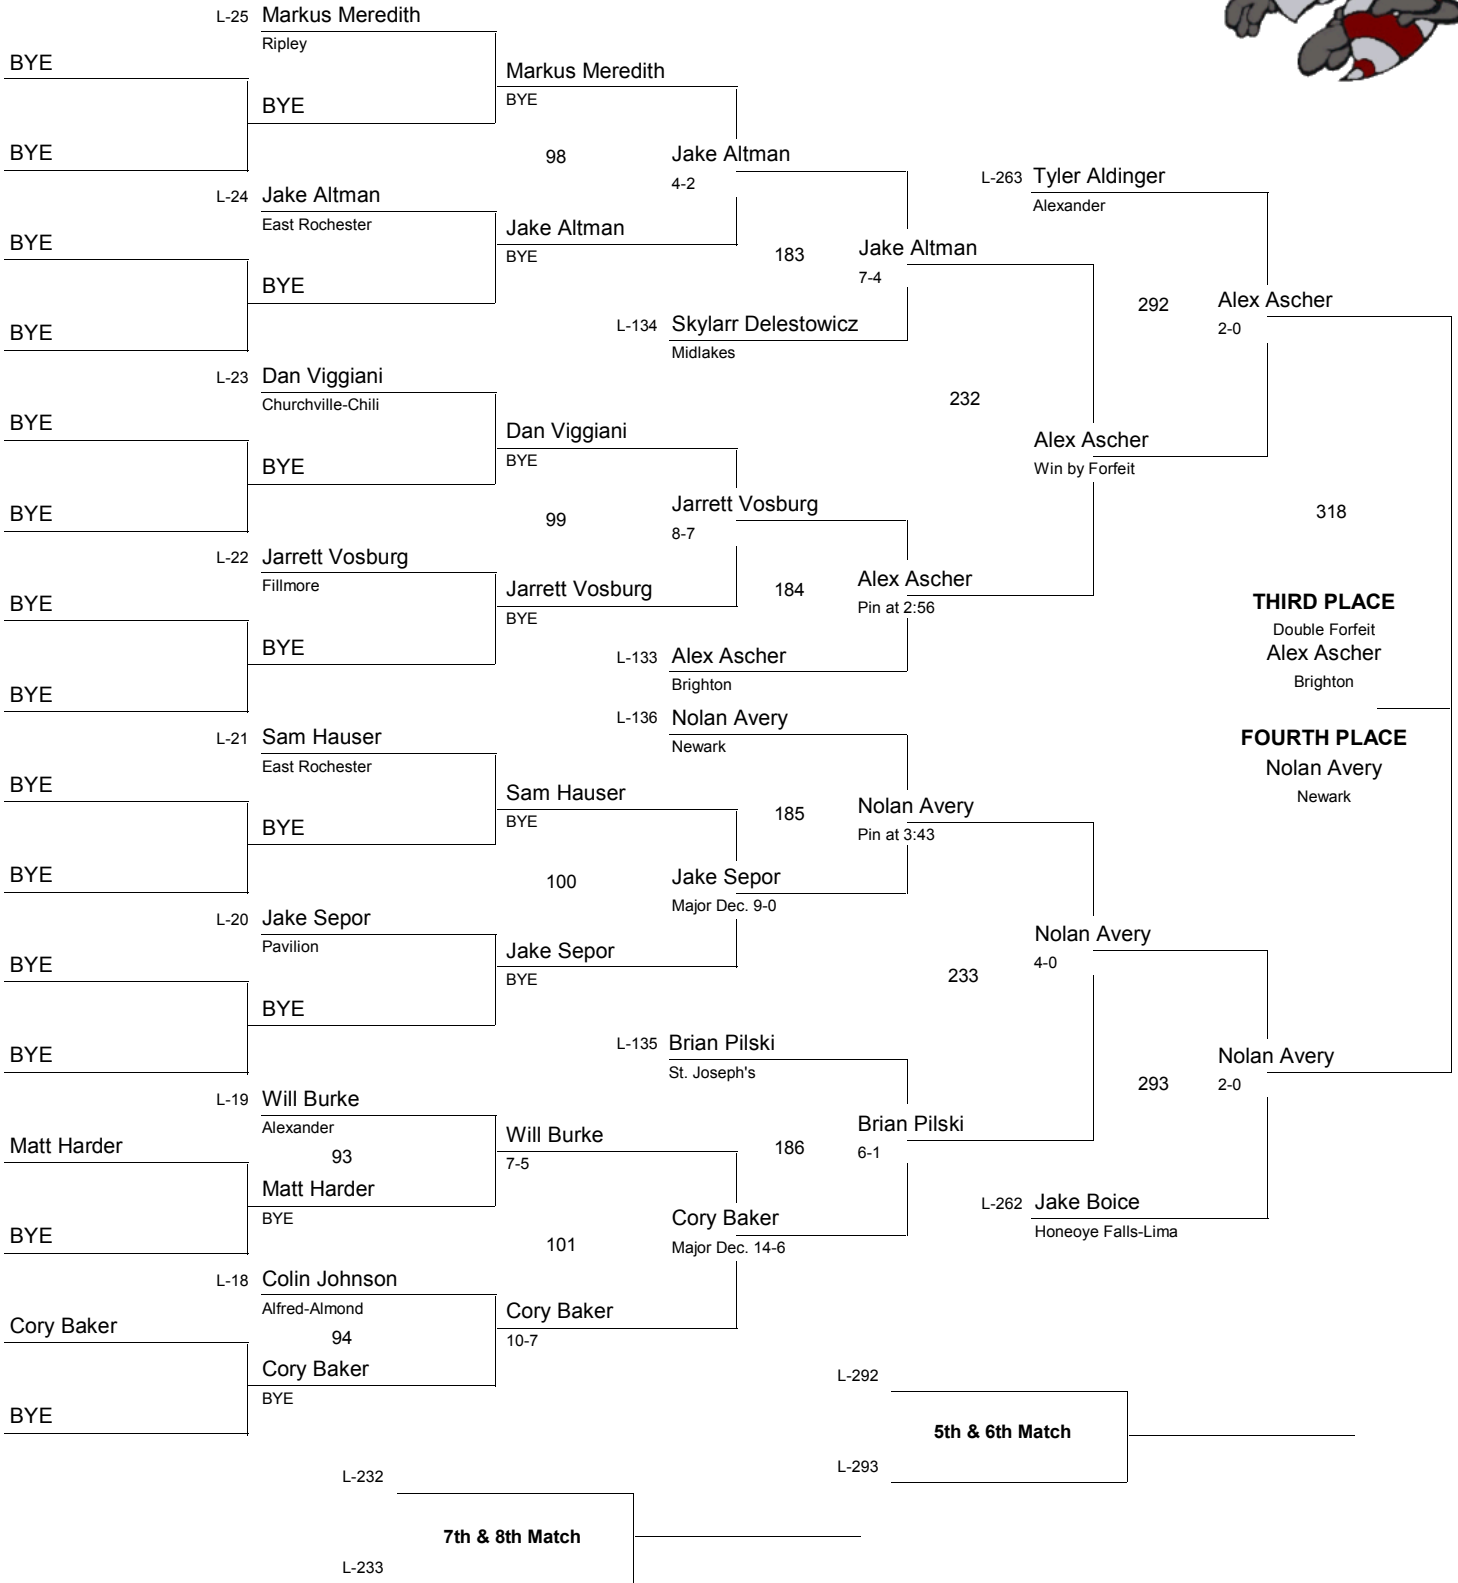

CONSOLATION ROUNDS