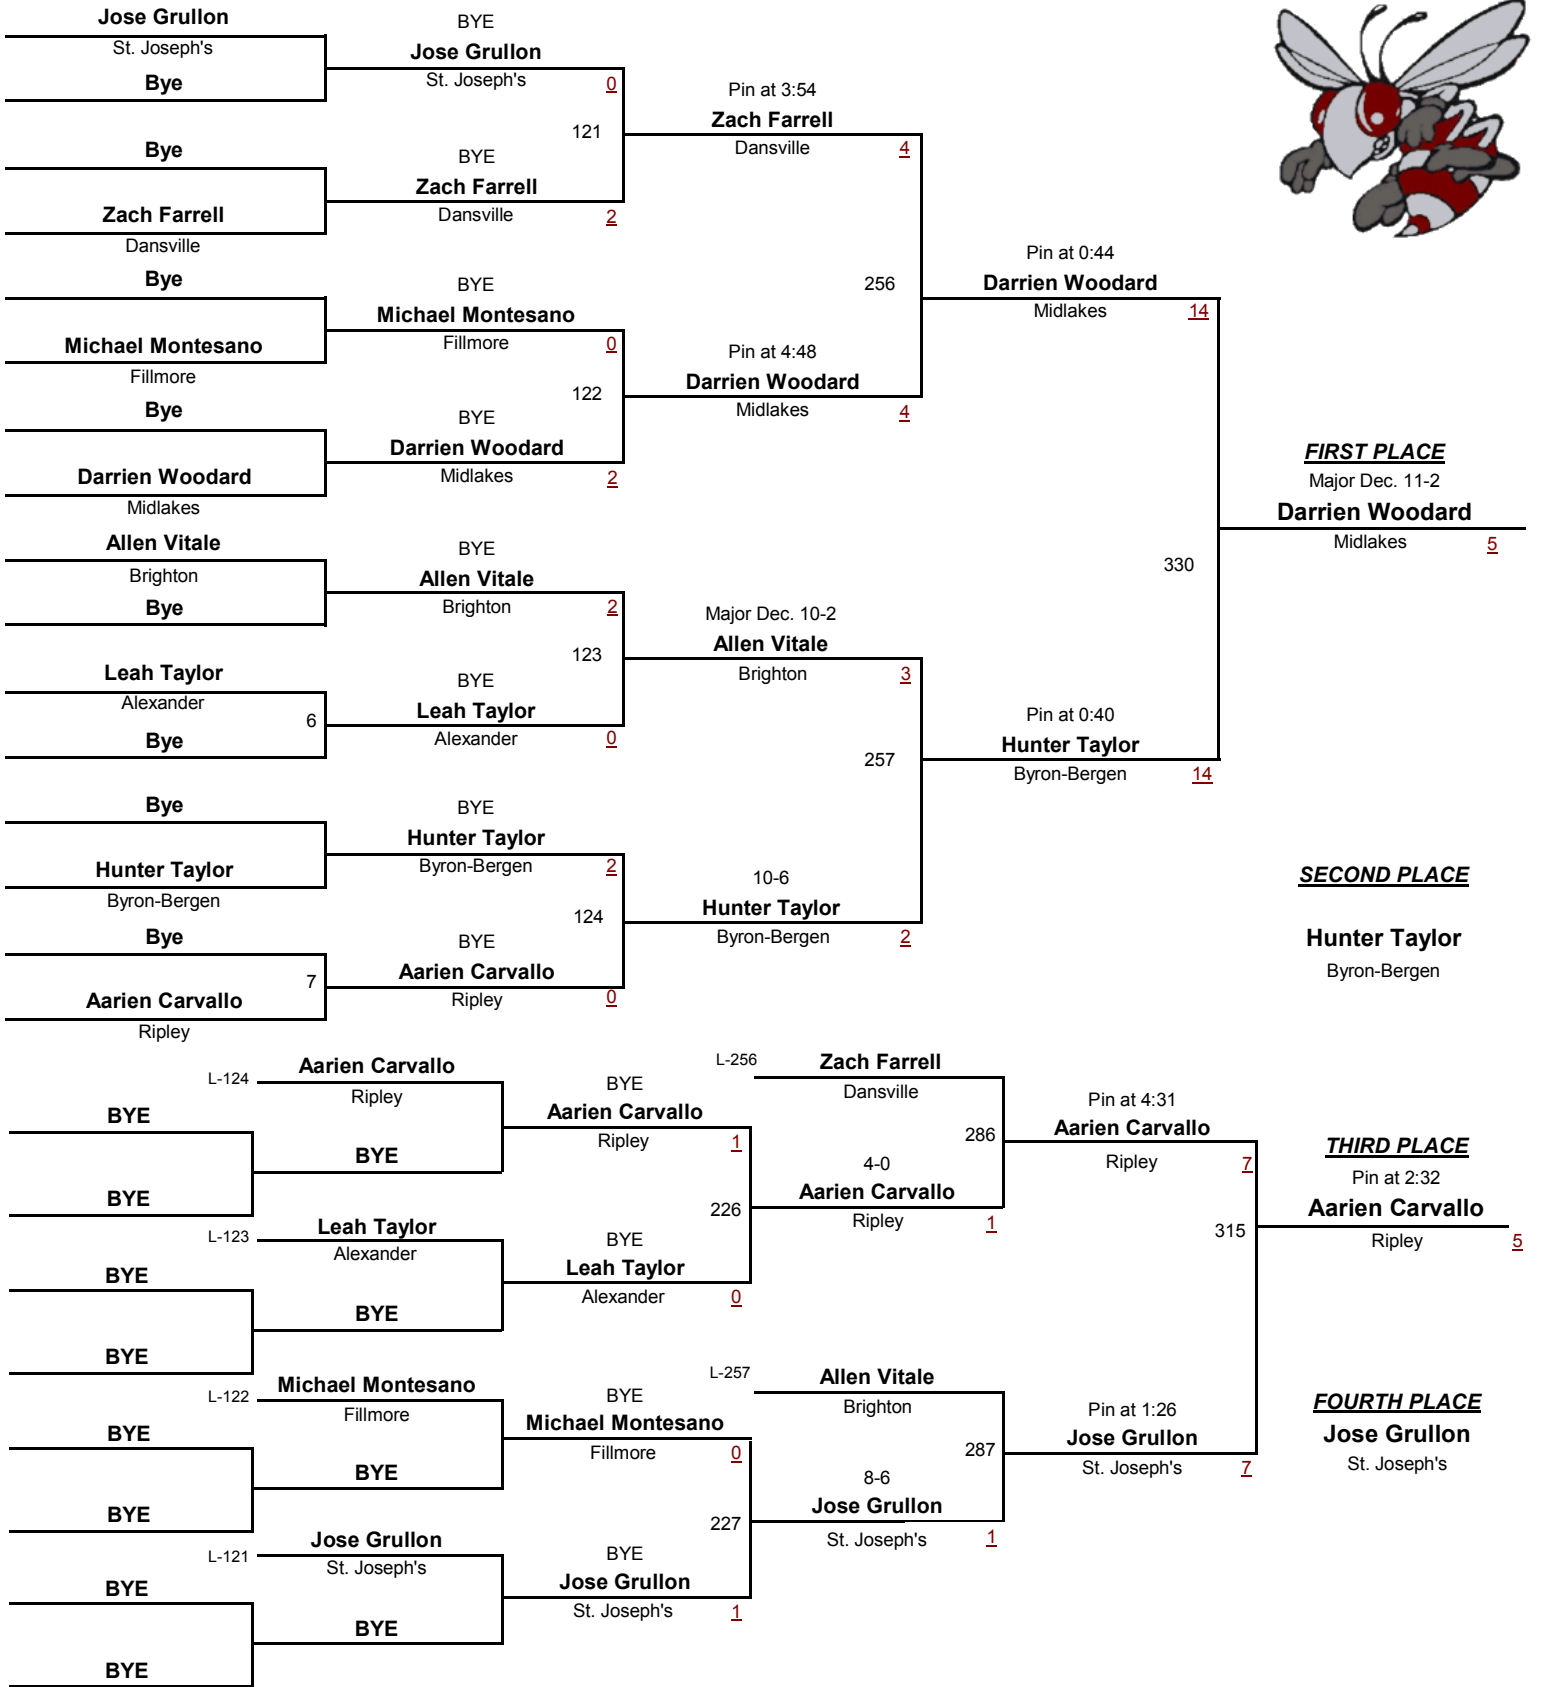

VARSITY

DIVISION

103

WEIGHT

Byron-Bergen Invitational Tournament

December 4, 2010