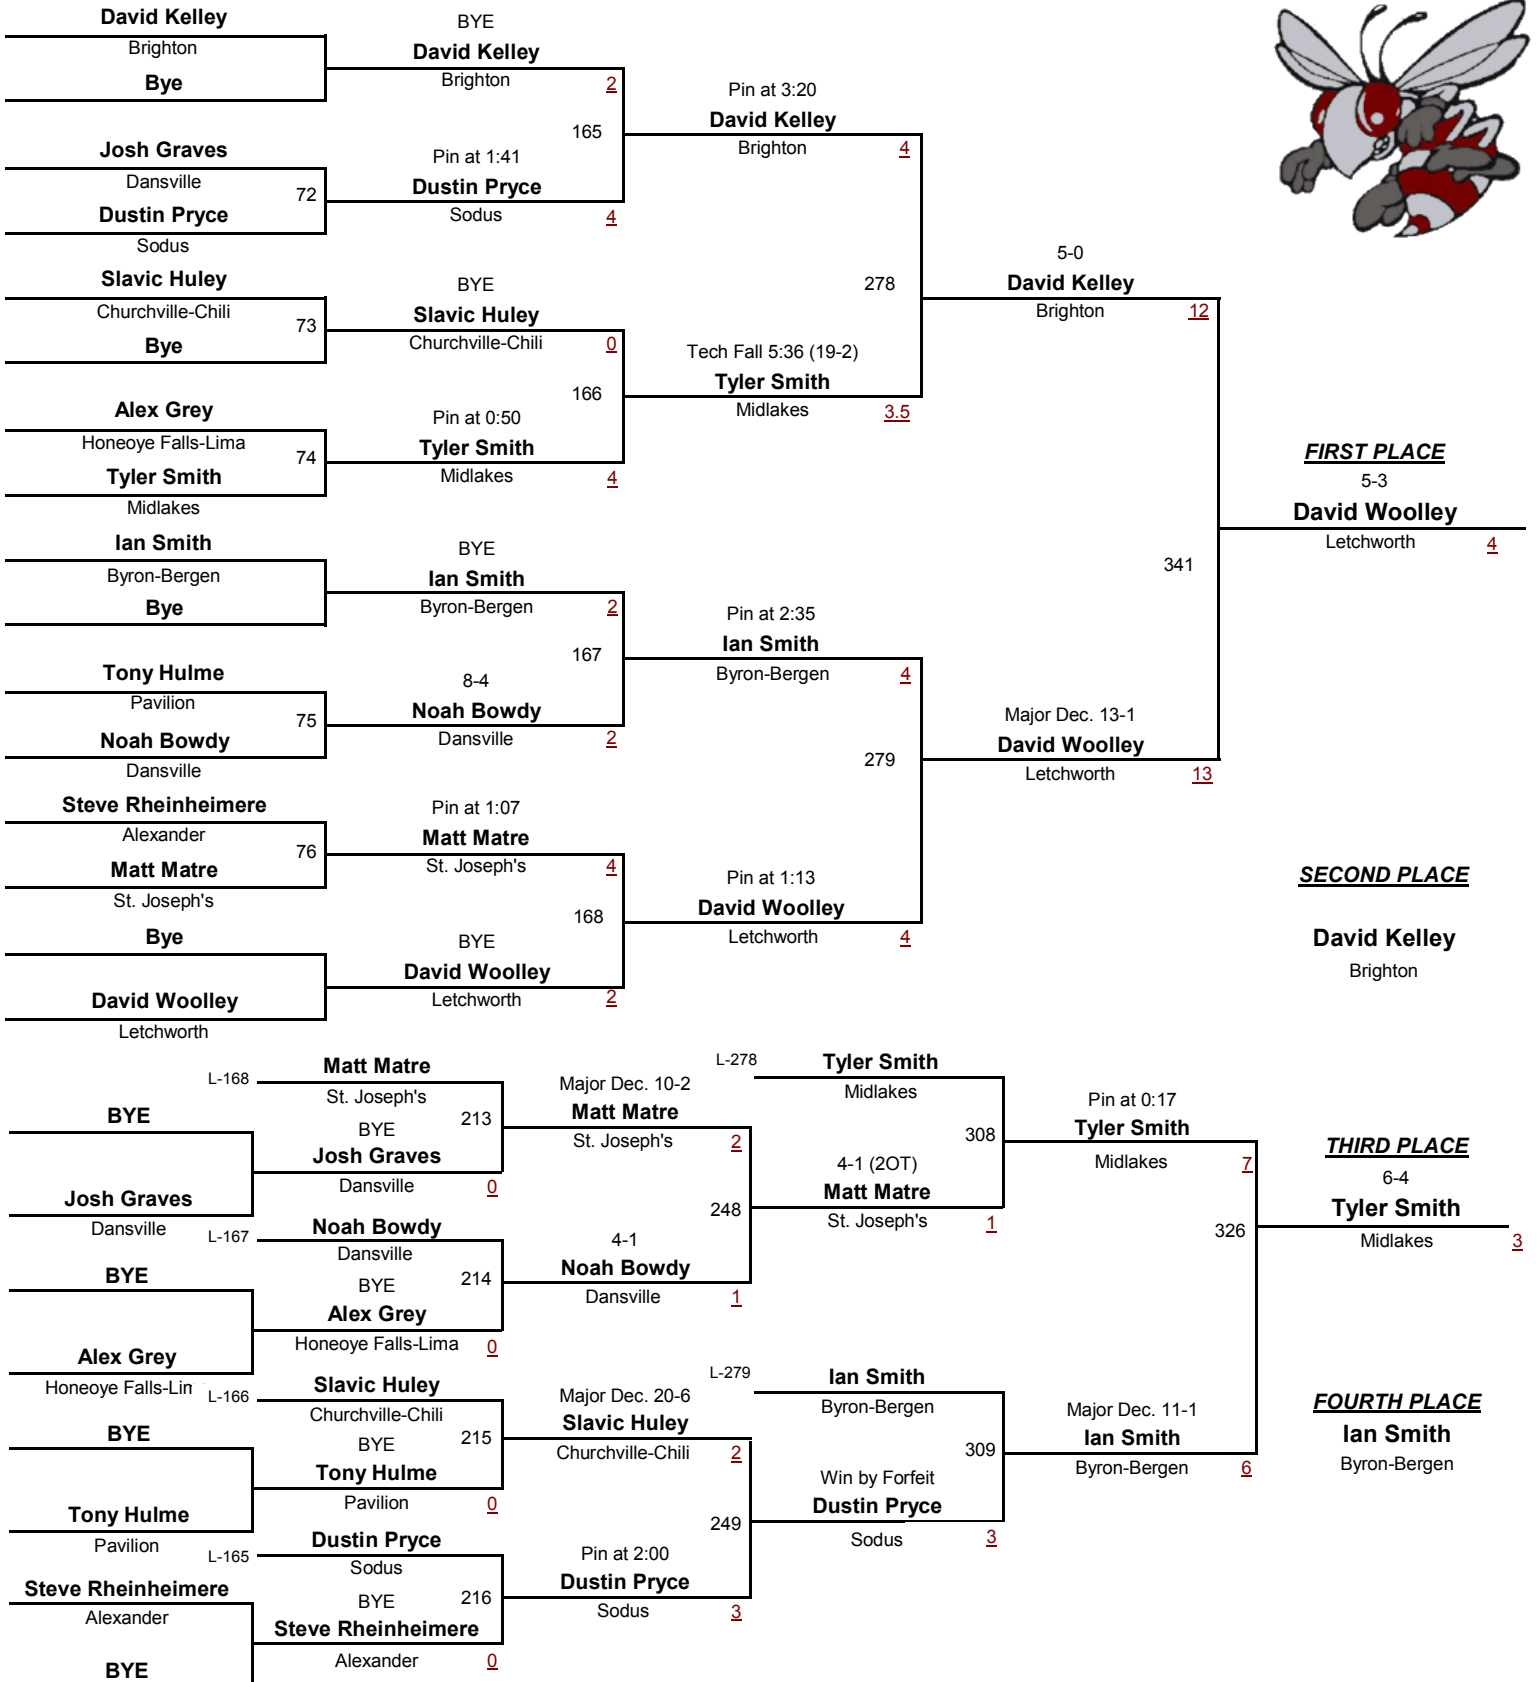

VARSITY

DIVISION

189

WEIGHT

Byron-Bergen Invitational Tournament

December 4, 2010