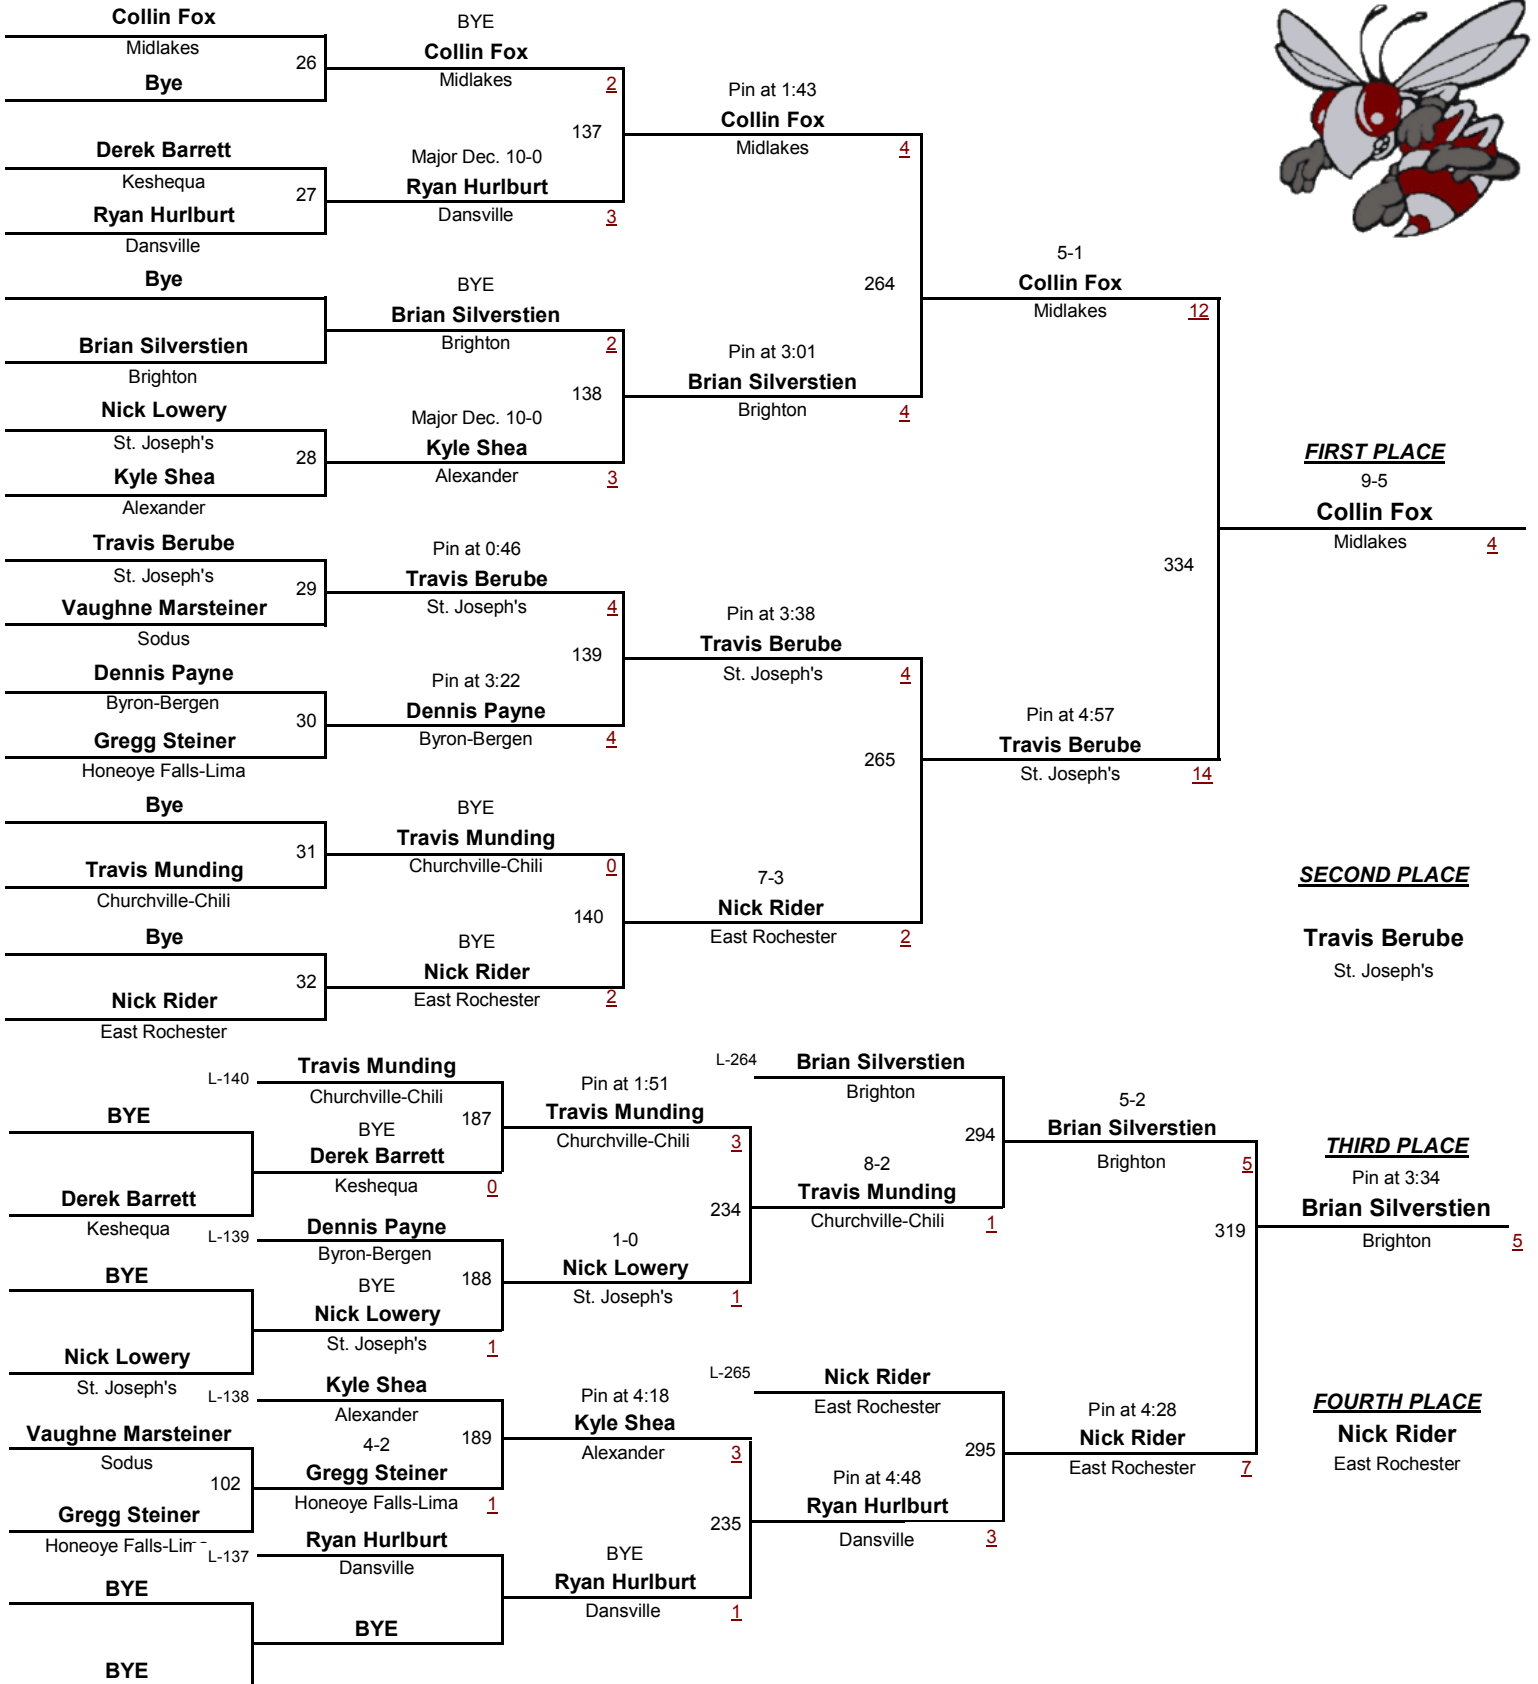

VARSITY

DIVISION

130

WEIGHT

Byron-Bergen Invitational Tournament

December 4, 2010

VARSITY

DIVISION

135

WEIGHT

Byron-Bergen Invitational Tournament

December 4, 2010

Tyler Jansen Midlakes	33	Tyler Jansen Midlakes	4	Pin at 3:47	141	Tyler Jansen Midlakes	4	Pin at 1:43	266	Travis Baker Keshequa	12	FIRST PLACE 8-4 Travis Baker Keshequa 4
Andy Graves Dansville												
Austin Miller Newark	34	Austin Miller Newark	2	3-2								
Dan Woughter Alfred-Almond												
Travis Baker Keshequa	35	Travis Baker Keshequa	4	Pin at 1:08	142	Travis Baker Keshequa	2	6-0	335			SECOND PLACE Pat Mang St. Joseph's
Joey Gates Sodus												
Zach Bischooping Churchville-Chili	36	Zach Bischooping Churchville-Chili	2	5-2								
Eli Zoghlin Brighton												
Pat Mang St. Joseph's	37	Pat Mang St. Joseph's	4	Pin at 2:53	143	Pat Mang St. Joseph's	2	7-3	267	Pat Mang St. Joseph's	14	
Austin Prince Keshequa												
Nick Schiffler Alexander	38	Miles Parotta East Rochester	4	Pin at 4:21								
Miles Parotta East Rochester												
Jon Barlak Dansville	39	Lyle Plucknette Churchville-Chili	4	Pin at 3:32	144	Mark Chauncey Pavilion	4	Pin at 2:25				THIRD PLACE Double Forfeit
Lyle Plucknette Churchville-Chili												
Devin Blue Letchworth	40	Mark Chauncey Pavilion	4	Win by Inj Def								
Mark Chauncey Pavilion												

Lyle Plucknette Churchville-Chili	L-144	Lyle Plucknette Churchville-Chili	190	6-2	236	Tyler Jansen Midlakes	L-266	296	6-4	Lyle Plucknette Churchville-Chili	5	FOURTH PLACE
Andy Graves Dansville	103	Andy Graves Dansville	3			Lyle Plucknette Churchville-Chili	1	4-2	320			
Dan Woughter Alfred-Almond	L-143	Miles Parotta East Rochester	191	2-1	237	Miles Parotta East Rochester	1					
Joey Gates Sodus	104	Eli Zoghlin Brighton	3									
Eli Zoghlin Brighton	L-142	Zach Bischooping Churchville-Chili	192	Major Dec. 11-2	237	Zach Bischooping Churchville-Chili	L-267	297	Major Dec. 11-2	Zach Bischooping Churchville-Chili	6	
Austin Prince Keshequa	105	Austin Prince Keshequa	3			Mark Chauncey Pavilion		6-2				
Nick Schiffler Alexander	L-141	Austin Miller Newark	193	4-2		Zach Bischooping Churchville-Chili	1					
Jon Barlak Dansville	106	Jon Barlak Dansville	3	Win by Inj Def								
Devin Blue Letchworth