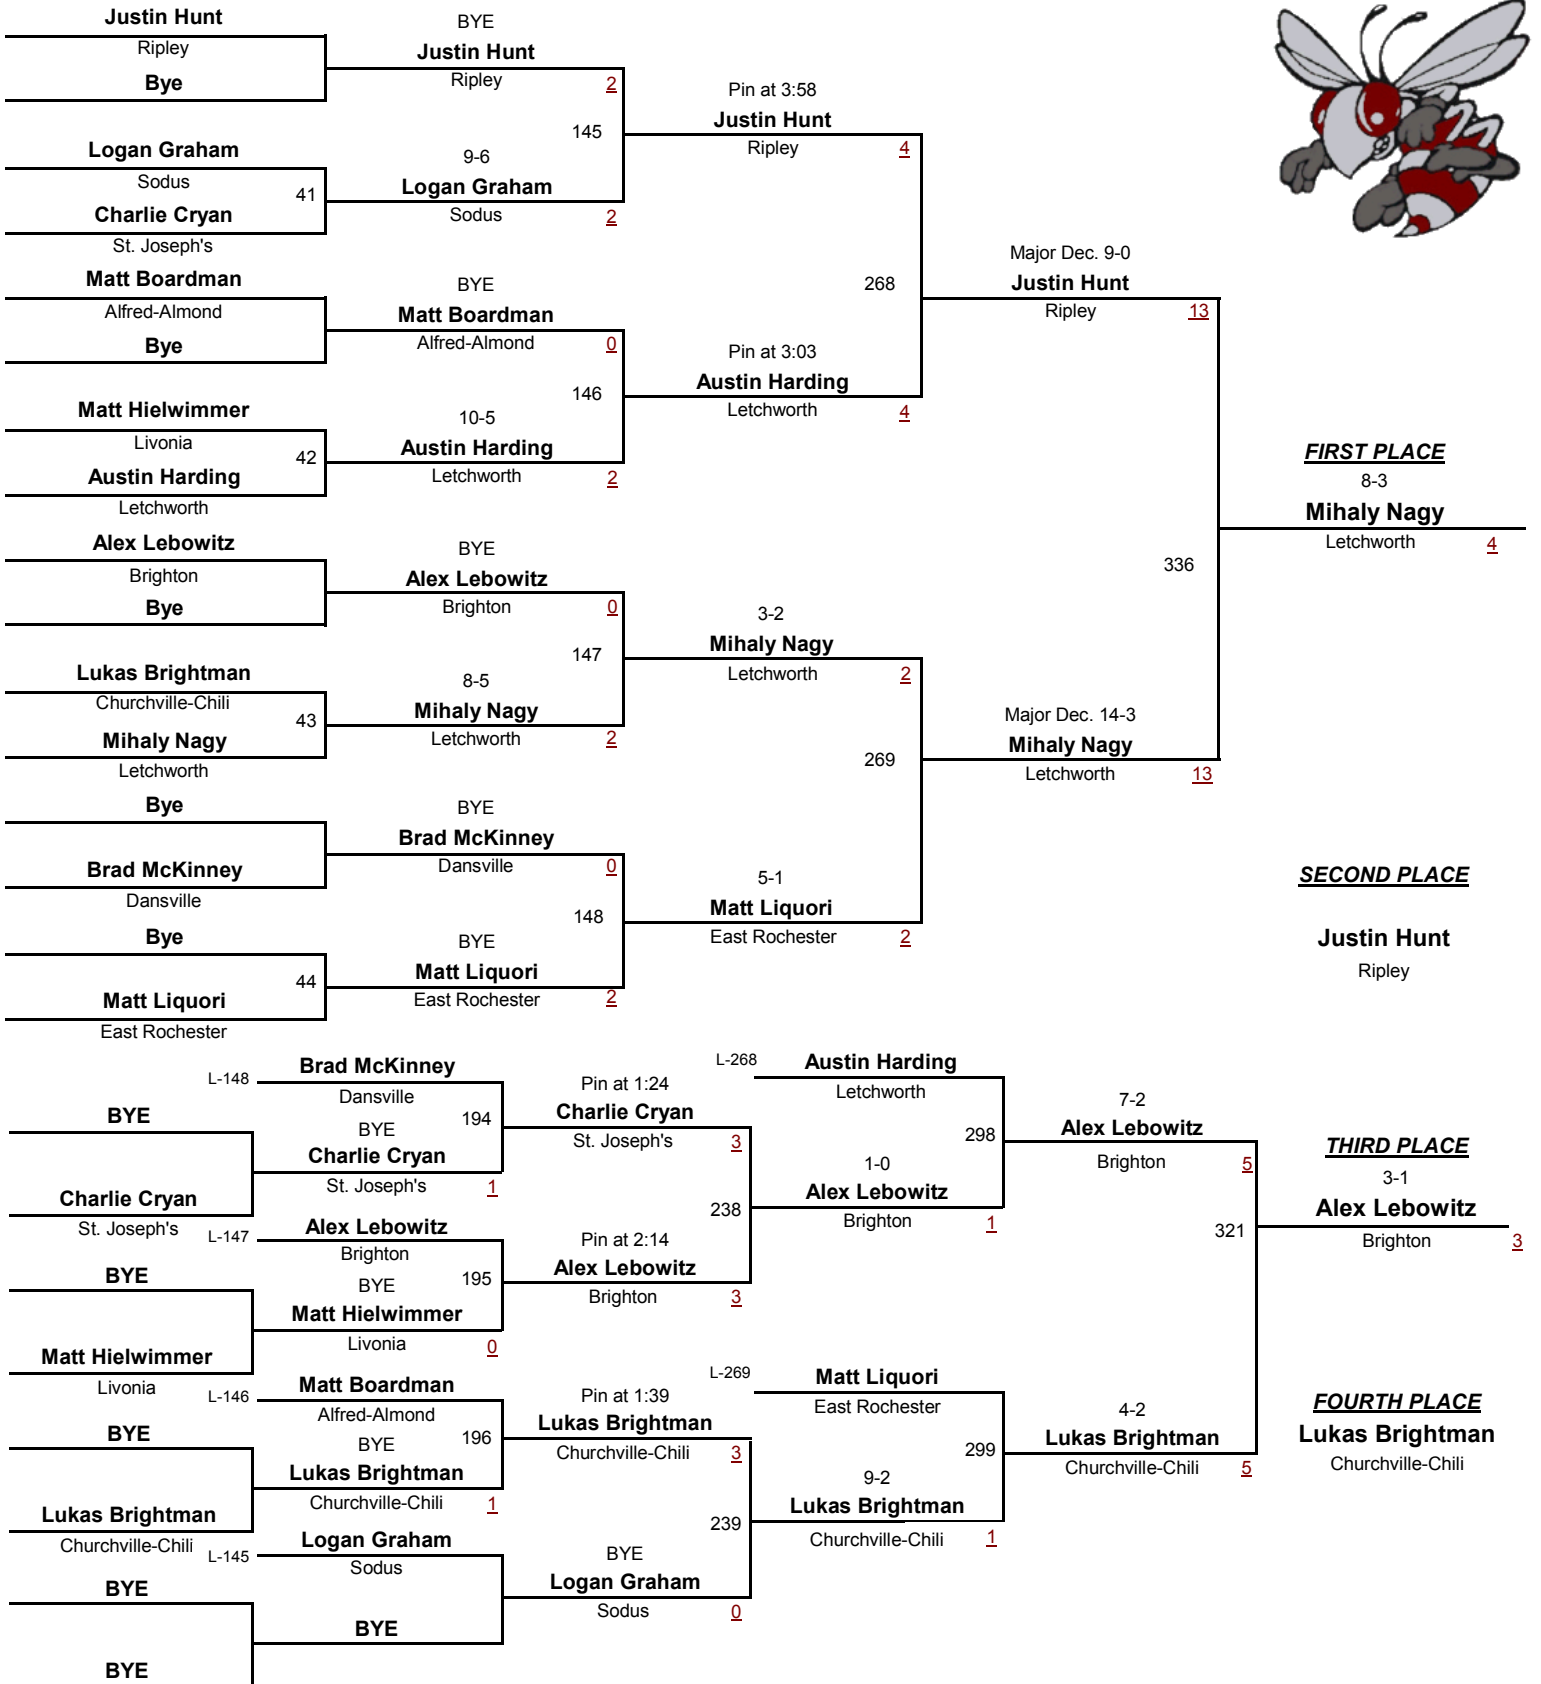

VARSITY

DIVISION

135

WEIGHT

Byron-Bergen Invitational Tournament

December 4, 2010

Tyler Jansen Midlakes	33	Tyler Jansen Midlakes	4	Pin at 3:47	141	Tyler Jansen Midlakes	4	Pin at 1:43	266	Travis Baker Keshequa	12	FIRST PLACE 8-4 Travis Baker Keshequa 4
Andy Graves Dansville												
Austin Miller Newark	34	Austin Miller Newark	2	3-2								
Dan Woughter Alfred-Almond												
Travis Baker Keshequa	35	Travis Baker Keshequa	4	Pin at 1:08	142	Travis Baker Keshequa	2	6-0	335			SECOND PLACE Pat Mang St. Joseph's
Joey Gates Sodus												
Zach Bischooping Churchville-Chili	36	Zach Bischooping Churchville-Chili	2	5-2								
Eli Zoghlin Brighton												
Pat Mang St. Joseph's	37	Pat Mang St. Joseph's	4	Pin at 2:53	143	Pat Mang St. Joseph's	2	7-3	267	Pat Mang St. Joseph's	14	
Austin Prince Keshequa												
Nick Schiffler Alexander	38	Miles Parotta East Rochester	4	Pin at 4:21								
Miles Parotta East Rochester												
Jon Barlak Dansville	39	Lyle Plucknette Churchville-Chili	4	Pin at 3:32	144	Mark Chauncey Pavilion	4	Pin at 2:25				THIRD PLACE Double Forfeit
Lyle Plucknette Churchville-Chili												
Devin Blue Letchworth	40	Mark Chauncey Pavilion	4	Win by Inj Def								
Mark Chauncey Pavilion												

Lyle Plucknette Churchville-Chili	L-144	Lyle Plucknette Churchville-Chili	190	6-2	236	Tyler Jansen Midlakes	L-266	296	6-4	Lyle Plucknette Churchville-Chili	5	FOURTH PLACE
Andy Graves Dansville	103	Andy Graves Dansville	3			Lyle Plucknette Churchville-Chili	1	4-2	320			
Dan Woughter Alfred-Almond	L-143	Miles Parotta East Rochester	191	2-1	237	Miles Parotta East Rochester	1					
Joey Gates Sodus	104	Eli Zoghlin Brighton	3									
Eli Zoghlin Brighton	L-142	Zach Bischooping Churchville-Chili	192	Major Dec. 11-2	237	Zach Bischooping Churchville-Chili	L-267	297	Major Dec. 11-2	Zach Bischooping Churchville-Chili	6	
Austin Prince Keshequa	105	Austin Prince Keshequa	3			Mark Chauncey Pavilion		6-2				
Nick Schiffler Alexander	L-141	Austin Miller Newark	193	4-2		Zach Bischooping Churchville-Chili	1					
Jon Barlak Dansville	106	Jon Barlak Dansville	3	Win by Inj Def								
Devin Blue Letchworth												

VARSITY

DIVISION

140

WEIGHT

Byron-Bergen Invitational Tournament

December 4, 2010