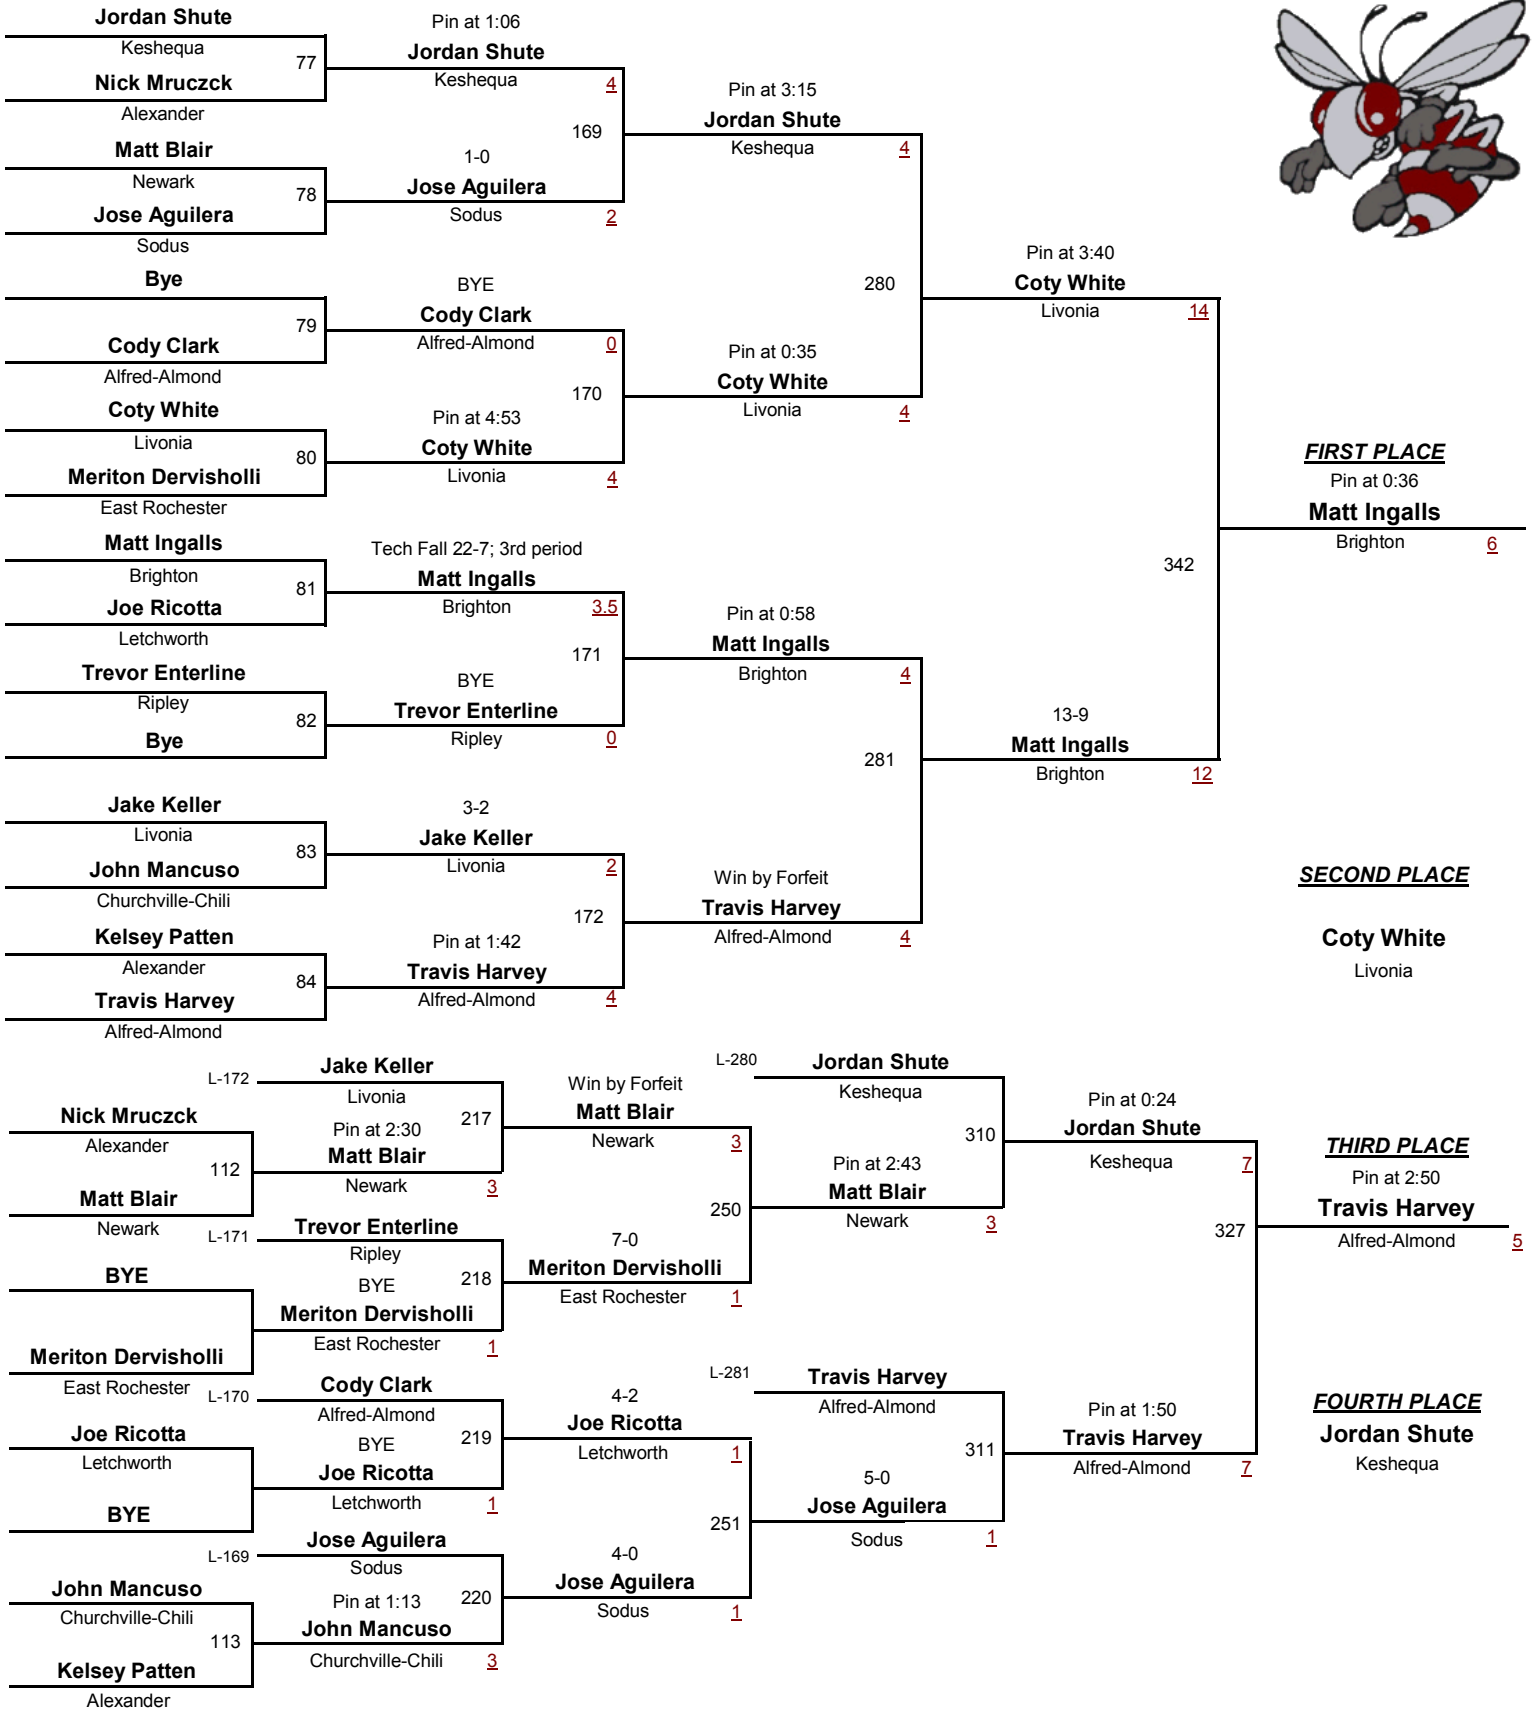

VARSITY

DIVISION

215

WEIGHT

Byron-Bergen Invitational Tournament

December 4, 2010