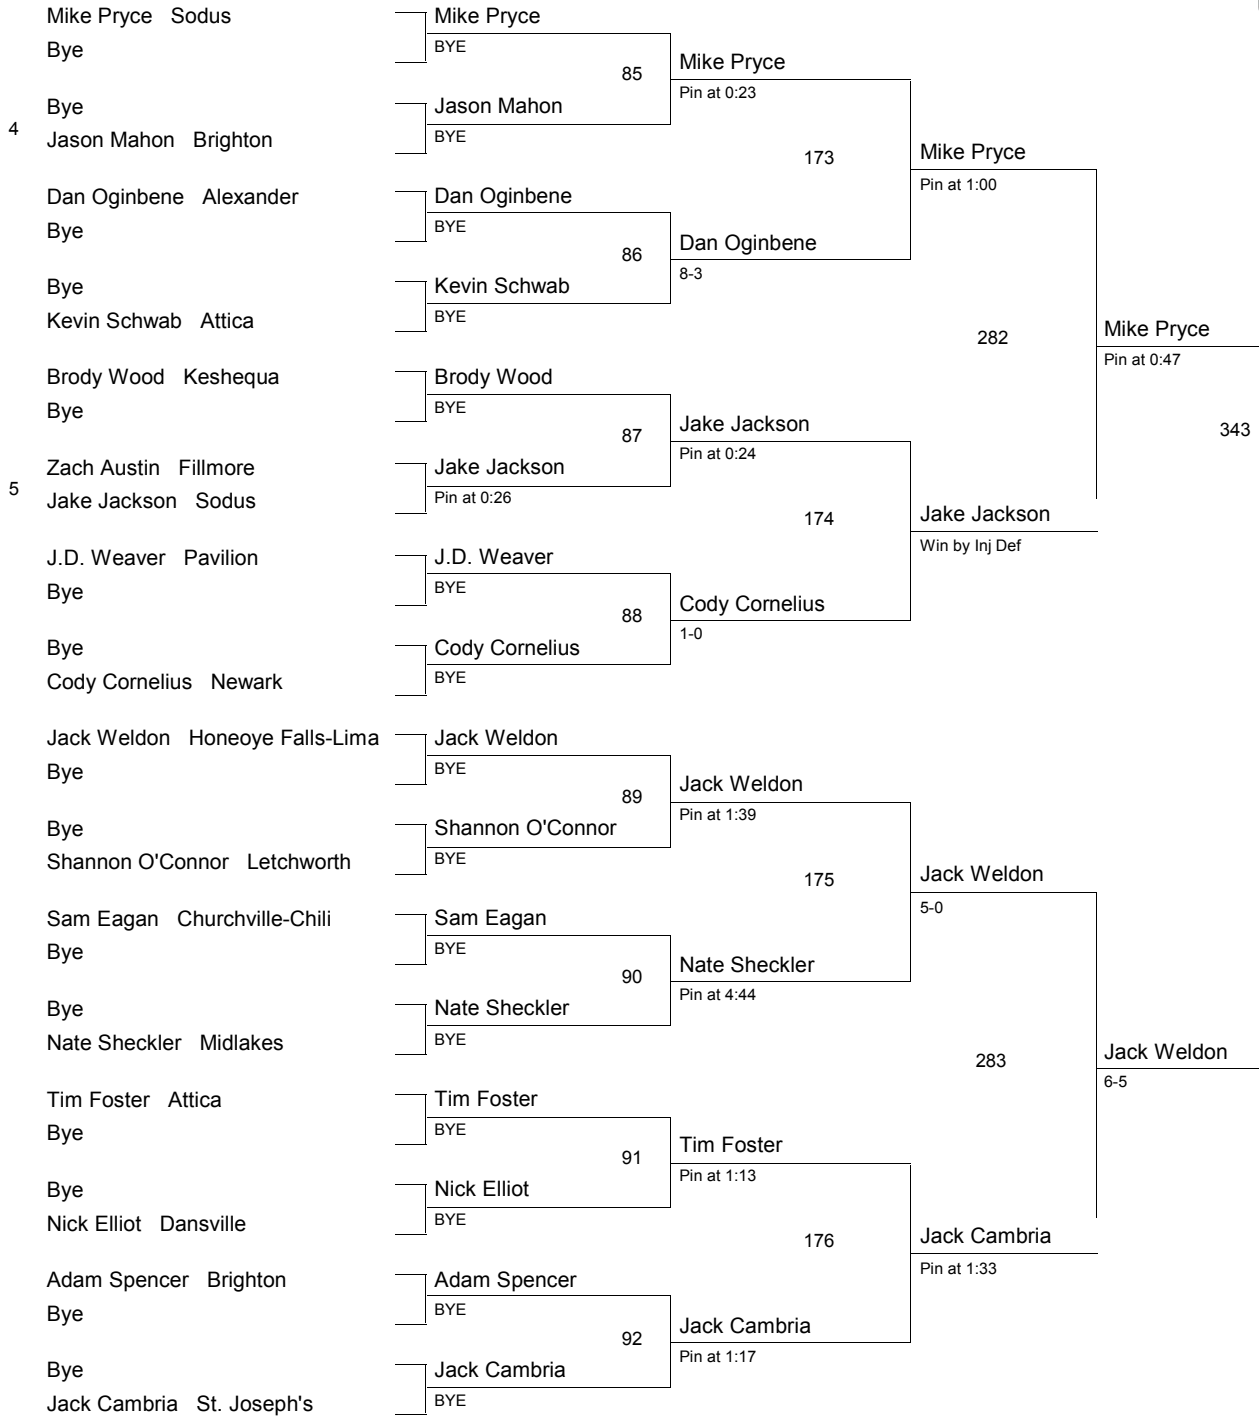

CHAMPIONSHIP ROUNDS