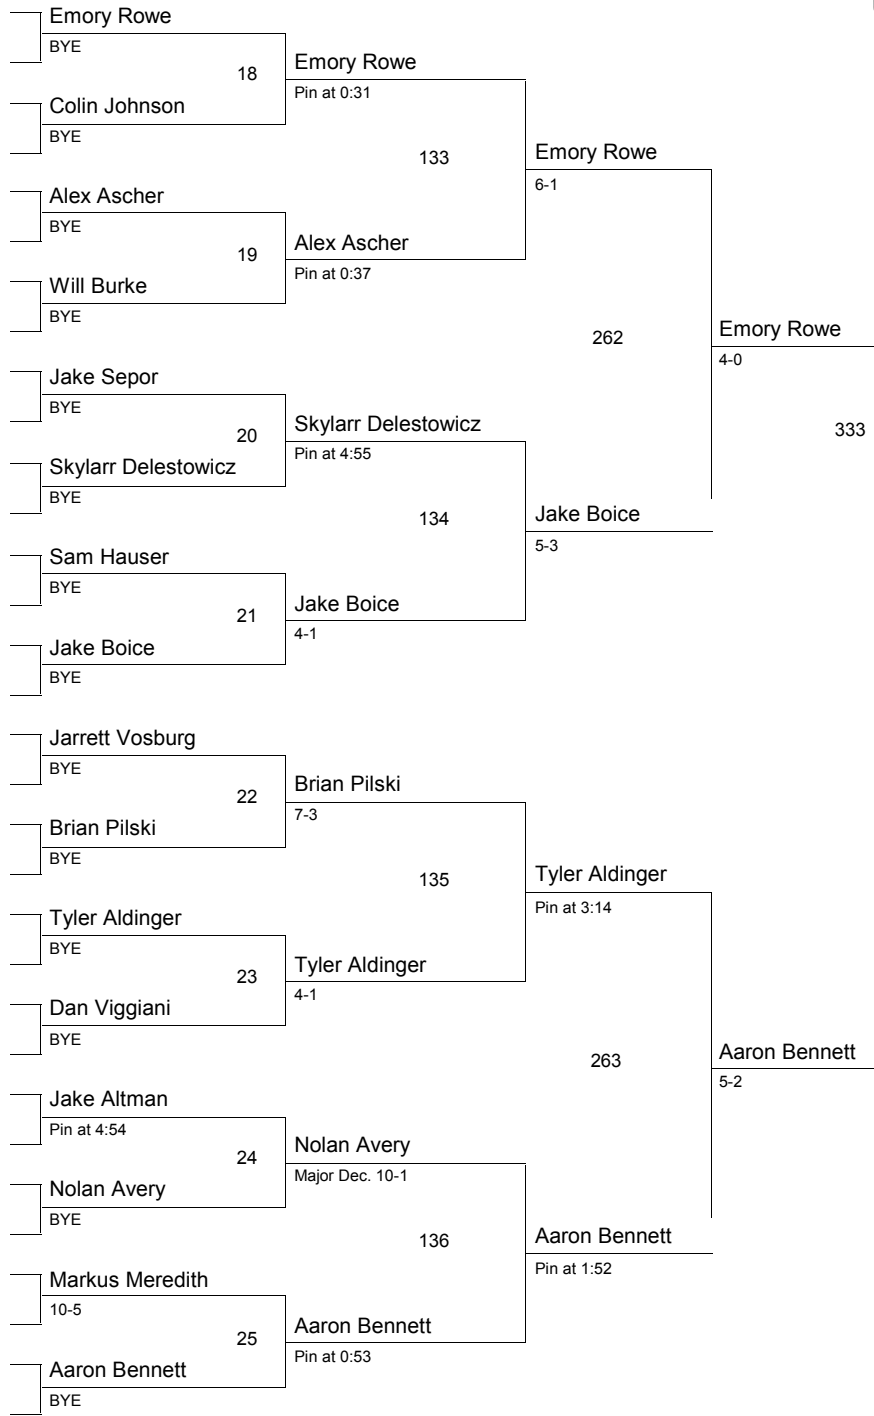

CHAMPIONSHIP ROUNDS

1 Emory Rowe Ripley
Bye
Bye
Colin Johnson Alfred-Almond
Alex Ascher Brighton
Bye
Bye
Will Burke Alexander
Jake Sepor Pavilion
Bye
Bye
Skylarr Delestowicz Midlakes
Sam Hauser East Rochester
Bye
Bye
Jake Boice Honeoye Falls-Lima
Jarrett Vosburg Fillmore
Bye
Bye
Brian Pilski St. Joseph's
Tyler Aldinger Alexander
Bye
Bye
Dan Viggiani Churchville-Chili
2 Matt Harder Letchworth
Jake Altman East Rochester
Bye
Nolan Avery Newark
3 Markus Meredith Ripley
Cory Baker Midlakes
Bye
Aaron Bennett Keshequa