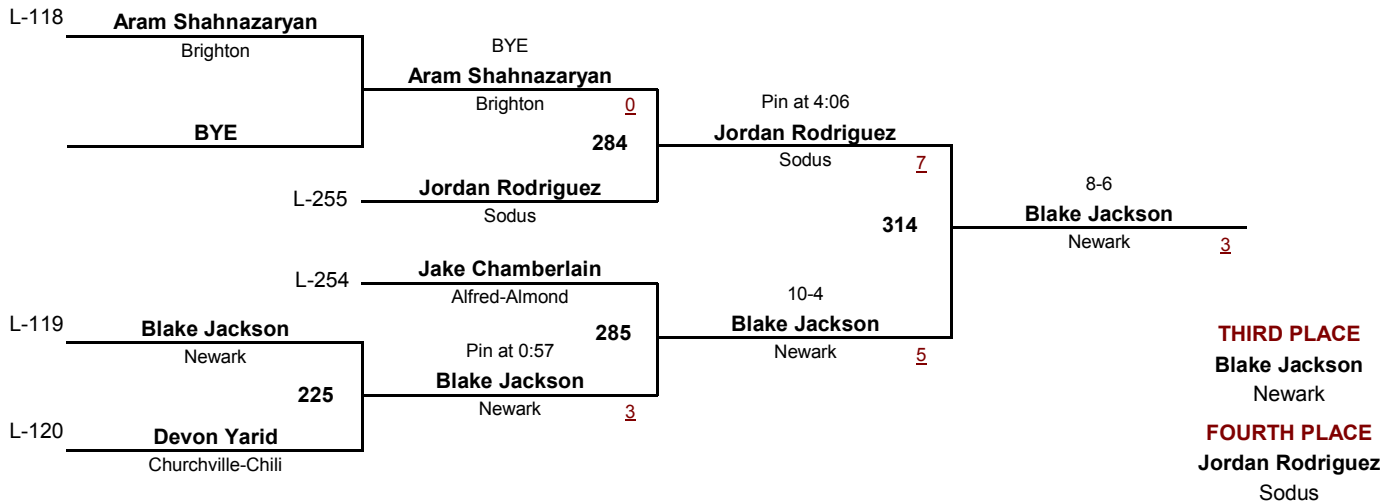

VARSITY

DIVISION

96

WEIGHT

Byron-Bergen Invitational Tournament

December 4, 2010

SECOND PLACE

Jason Charlette
Midlakes

THIRD PLACE

Blake Jackson
Newark

FOURTH PLACE

Jordan Rodriguez
Sodus

VARSITY

DIVISION

103

WEIGHT