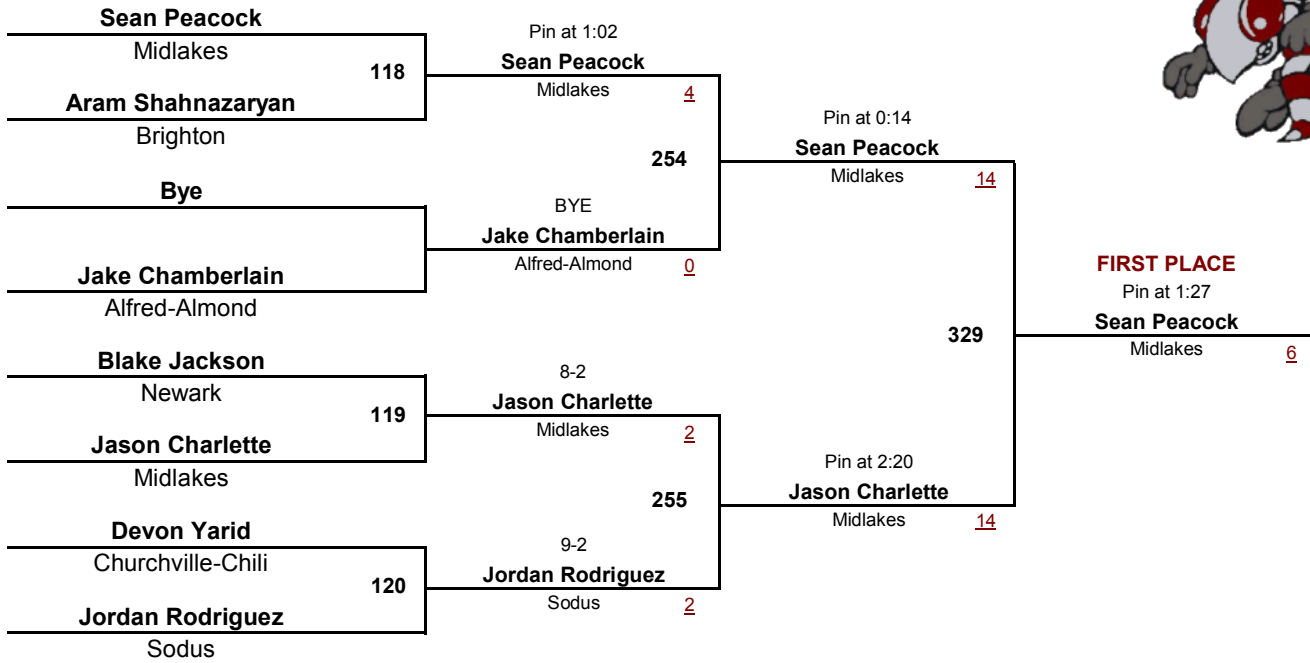

VARSITY

DIVISION

96

WEIGHT

Byron-Bergen Invitational Tournament

December 4, 2010

SECOND PLACE

Jason Charlette
Midlakes

THIRD PLACE

Blake Jackson
Newark

FOURTH PLACE

Jordan Rodriguez
Sodus

VARSITY

DIVISION

103

WEIGHT