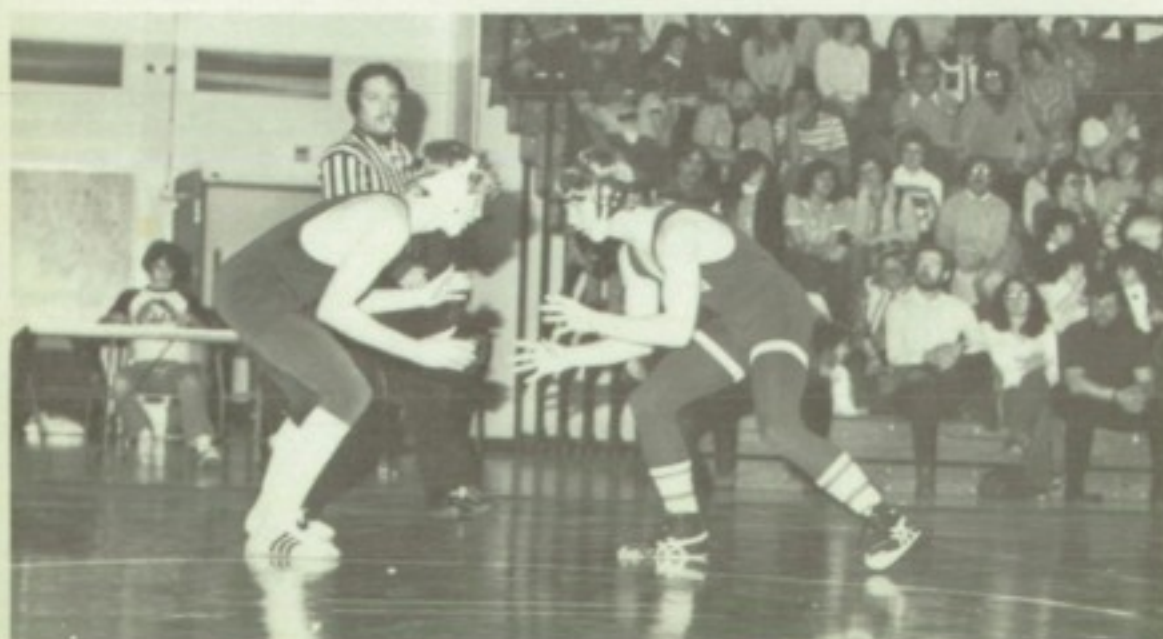

VARSITY WRESTLING

Pioneer Panthers
1982-1983 Wrestling

Coach—D. Post

Row 1: D. Simons, J. Haggerty, E. Romesser, T. Almeter, P. Romesser. Row 2: M. Galioto, S. Krolick, E. Slocum, J. Doyle, M. Carder. Row 3: J. Hoffman, Jim George, A. Mattson, Jerry George, R. Dabolt.

Pioneer	36	Orchard Park	22
Pioneer	44	Hamburg	18
Pioneer	69	East Aurora	0
Pioneer	59	Frontier	6
Pioneer	67	Holland	0
Pioneer	43	Jamestown	16
Pioneer	56	W. Seneca West	3
Pioneer	53	Lakeshore	0
Pioneer	64	Eden	0
Pioneer	51	W. Seneca East	7
Pioneer	47	Iroquois	5
Pioneer	58	Lancaster	2
Pioneer		Lackawanna	

VARSITY CHEERLEADERS

Advisor—B. Dabolt

Row 1: J. Domes, C. Chwala, K. Lynch, J. Massara. Row 2: M. Rhoads, A. Romesser, P. Laszewski, K. Post, V. Peplin.