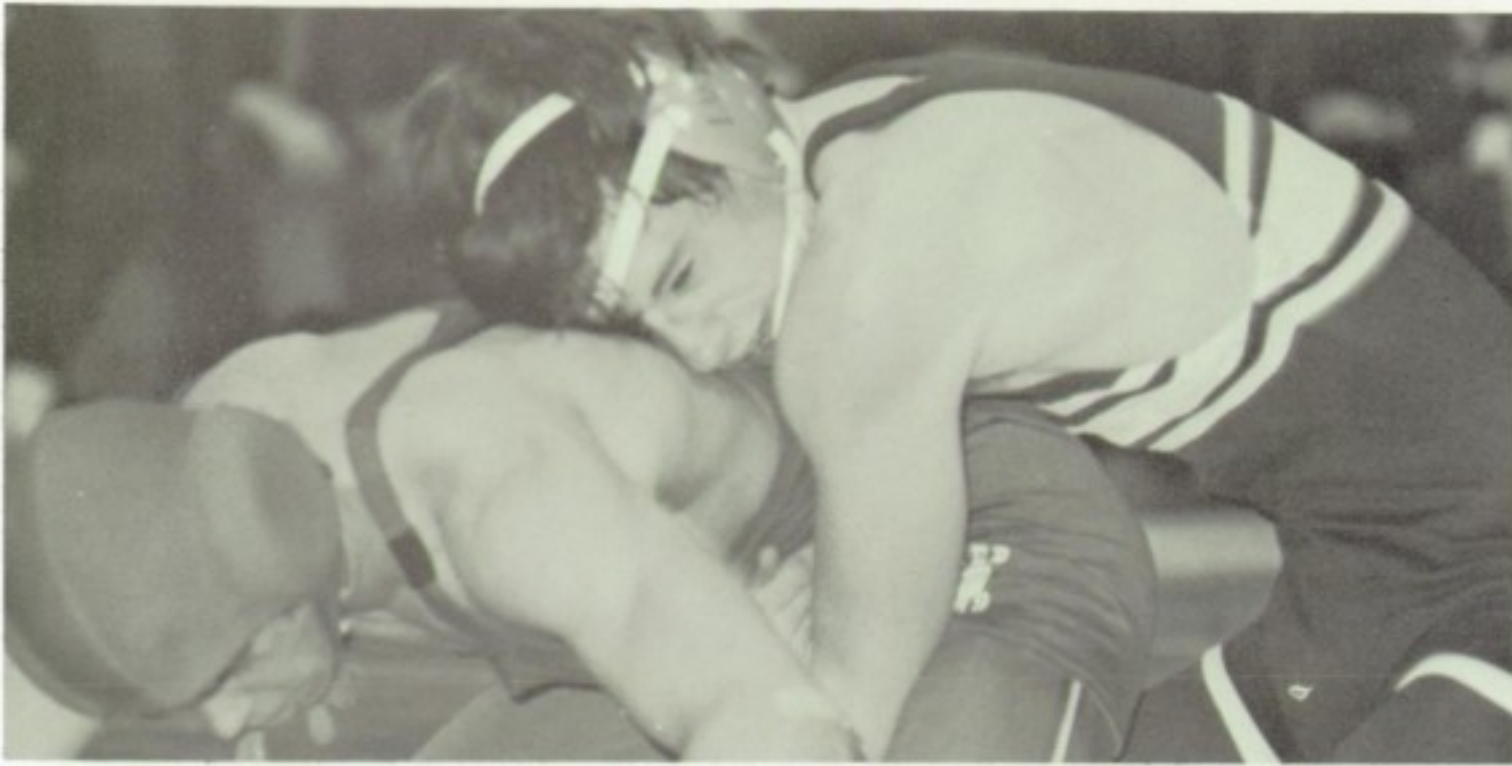

**WRESTLING TEAM** First row: Tom Kirby, Pete Stevens, Brian Schlifke, Greg Lawida, Gary Kuechle, Lou Bluestein, Steve Bianchi, Keith Terryberry, Bruce Cavallari. Second row: Mike Kistner, Tim Eves, Lou La Duca, Kevin McWhite, Bill Bauer, Bill Daw, Larry Cohen, Jim Pepe, Calvin Crippen. Third row: John Matthias, Dan Sian, Mark Montgomery, Mitch Brown, Bill Kistner, Doug Berkun, Dave Dombrowski, Paul Bickelmann, Bob Truesdell, Marty Truesdell, Jay Bianchi, Gerry Continelli, Mike Braisted, Mark Sofia.

Wins: 12

Losses: 4

Preparing for a pin, Bill Kistner manipulates his opponent in mid-air.

After quickly taking his man down, Bob Truesdell stalls out the period.

The A team was led by seniors Dan Sanes, Bob Truesdell, Mitch Brown, Bill Kistner and Dave Dombrowski, and juniors Gerry Continelli and Doug Berkun. Truesdell, Brown and Kistner all captured victories at the sectional match. Brown and Kistner went on to wrestle in the state match in Syracuse.

A weary opponent makes a futile attempt to escape Mitch Brown.