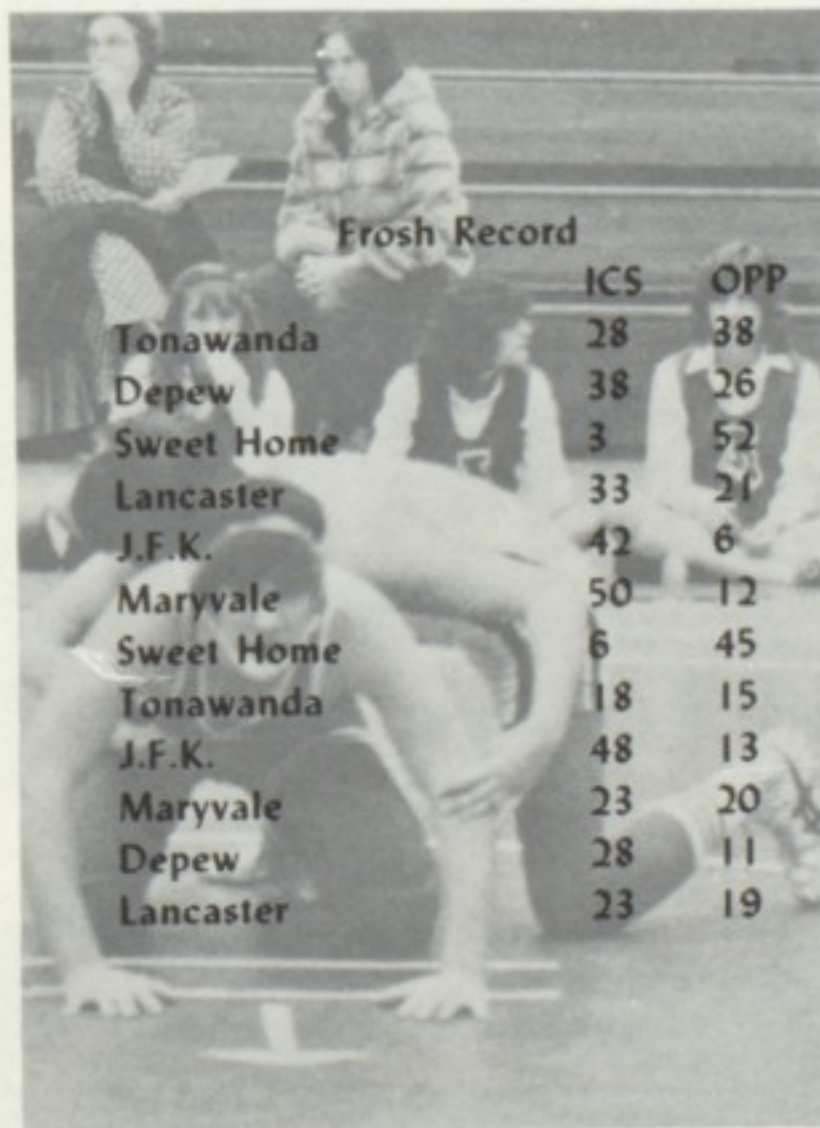

Row One: Shawn Sullivan, Lyle Burling, Marc Stanley, John Darmstedter, Mark Marcheson, Rick Kingsley, Tom Kloc, Ed Kostrzebski, Kevin Day. Row Two: Coach Sernoffsky, Joe Schopper, Tim Michaels, Rick Waskow, Mike Pearson, Dave Engel, Steve Day, Mitch Kusmierz, Bob Boller.

Frosh: Fine Team Unit

The Freshmen Wrestlers started out the season as just a group of individuals, thinking only of their own record and match. As the season progressed so did the wrestlers and they developed into a fine team. The wrestlers finally realized the idea of team wrestling and what it takes to win as a team. As the wrestlers developed slowly and finished strong, so did their record. The team finished with a strong 9 wins against 3 losses to conclude a fine season.

FRESHMEN WRESTLING: Row One: Dave Miley (manager), John Springer, Max Sernoffsky, Dave Clark, Mike Wier, Russ Natwora, Tom Kostrzebski (manager). Row Two: Tom Evans, Joe Rook, Jeff Dembik, Dean Anzalone, Coach Rollo, Nelson Keller, Ken Lewandowski, Keith Bickford, Fred Miley.

"B" Record

	ICS	OPP
Williamsville N.	58	11
Maryvale	58	9
Clarence	62	0
Attica	46	25
Amherst	62	3
Alden	56	18
Sweet Home	36	21
Depew	38	15
Lancaster	32	20
Cheektowaga	59	6
West Seneca W.	51	9
Orchard Park	59	11

Frosh Record

	ICS	OPP
Tonawanda	28	38
Depew	38	26
Sweet Home	3	52
Lancaster	33	21
J.F.K.	42	6
Maryvale	50	12
Sweet Home	6	45
Tonawanda	18	15
J.F.K.	48	13
Maryvale	23	20
Depew	28	11
Lancaster	23	19