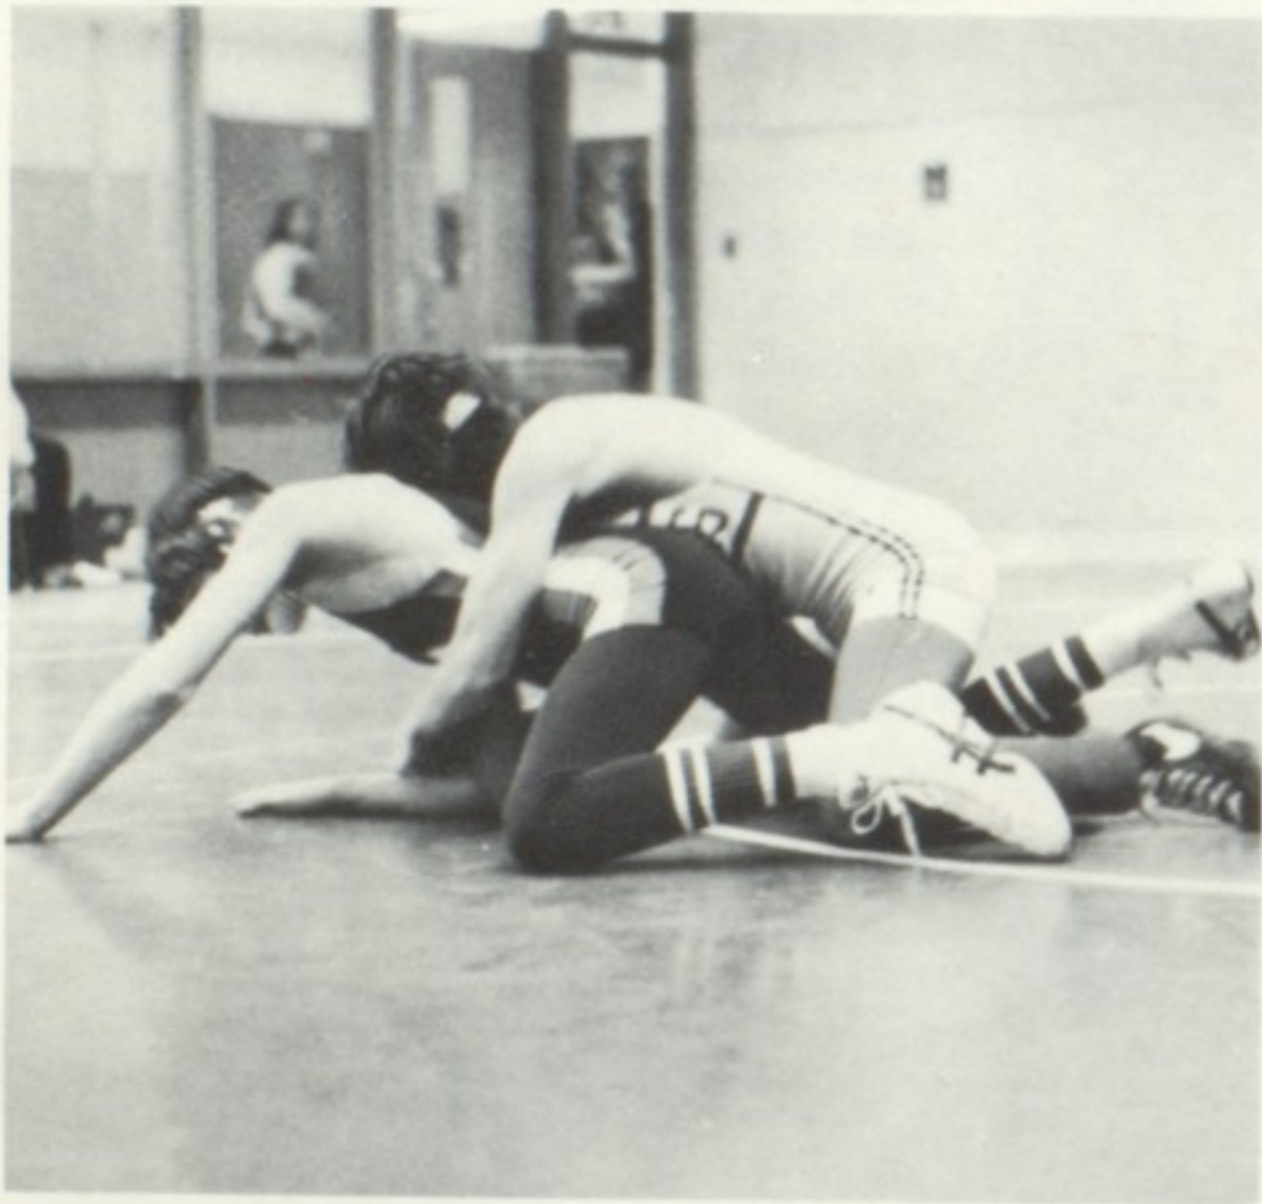

WRESTLING

Undefeated Season & Division Champs

The 1980-81 Varsity Wrestling Team

posted a perfect 15-0 record. For the Chiefs it was their first unbeaten season since 1970. Along with the wins came Iroquois' 21st Division Championship in the last 24 years. It was a season of many highlights but most memorable had to be the team's 29-22 victory over arch rival Pioneer. It was the first triumph against Pioneer in 11 years. The 1980-81 squad was the finest Iroquois has ever produced. Rodney Offhaus typifies this talent as he became the first Iroquois wrestler ever to win over 100 Varsity matches. All team members can be proud as they are now part of a winning wrestling tradition with a career record of 319-26-1.

Iroquois Chiefs
1980-1981 Wrestling

WRESTLING

"B" Team Undeclared

The 1980-81 Wrestling "B" team completed an undefeated dual meet season with a record of 12-0. There were many fine records turned in including seven wrestlers who did not lose a dual match. Marty Wallace (10-0), Mark Rademacher (10-0), Rick Waskow (10-0), Lyle Burling (7-0), Joe Schopper (7-0), Max Sernoffsky (5-0-1) and John Conners (5-0-1). The Chiefs finished fourth in a very evenly matched field at the second annual Iroquois "B" Tournament. Jeff Slade and Marty Wallace won championships at 98 and 105 lbs. respectively.

Frosh: Fine Team Unit

The Freshmen Wrestlers started out the season as just a group of individuals, thinking only of their own record and match. As the season progressed so did the wrestlers and they developed into a fine team. The wrestlers finally realized the idea of team wrestling and what it takes to win as a team. As the wrestlers developed slowly and finished strong, so did their record. The team finished with a strong 9 wins against 3 losses to conclude a fine season.