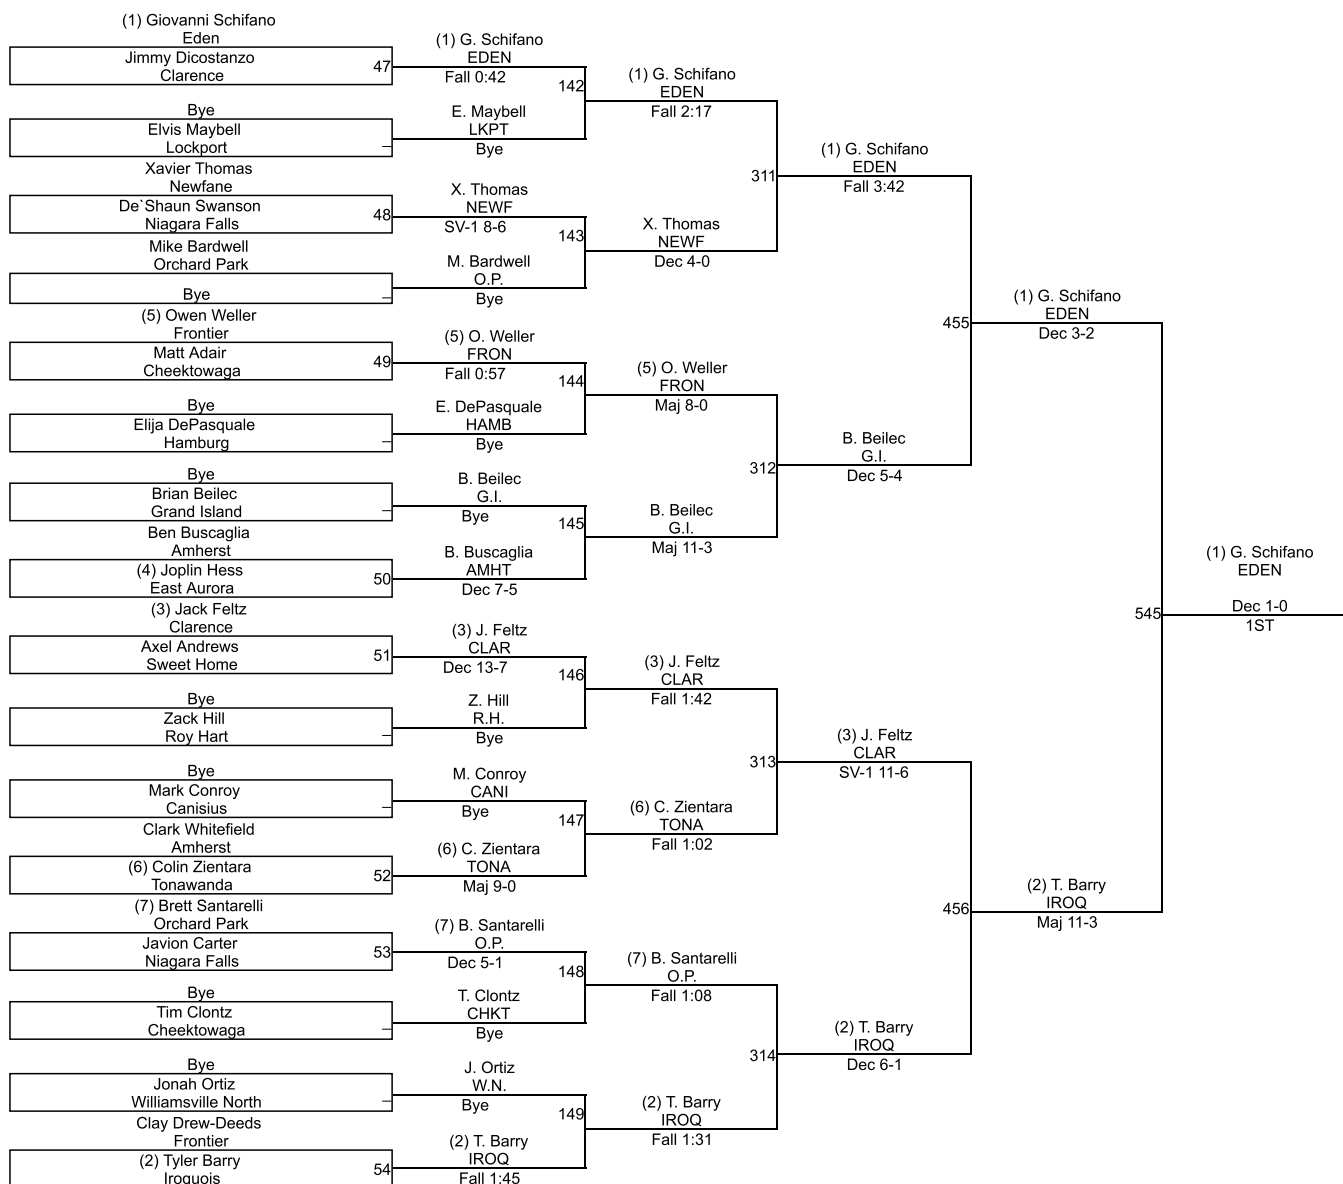

Varsity 132

Varsity 132

Linda C. Knuutila Memorial Tournament

Varsity 138

Varsity 138

Linda C. Knuutila Memorial Tournament

Varsity 145

Linda C. Knuutila Memorial Tournament

Varsity 152

Varsity 152

Linda C. Knuutila Memorial Tournament

Varsity 160

Varsity 160

Linda C. Knuutila Memorial Tournament

Varsity 170

Varsity 170

Linda C. Knuutila Memorial Tournament

Varsity 182

Varsity 182

Linda C. Knuutila Memorial Tournament

Varsity 195

Linda C. Knuutila Memorial Tournament

Varsity 220

Linda C. Knuutila Memorial Tournament