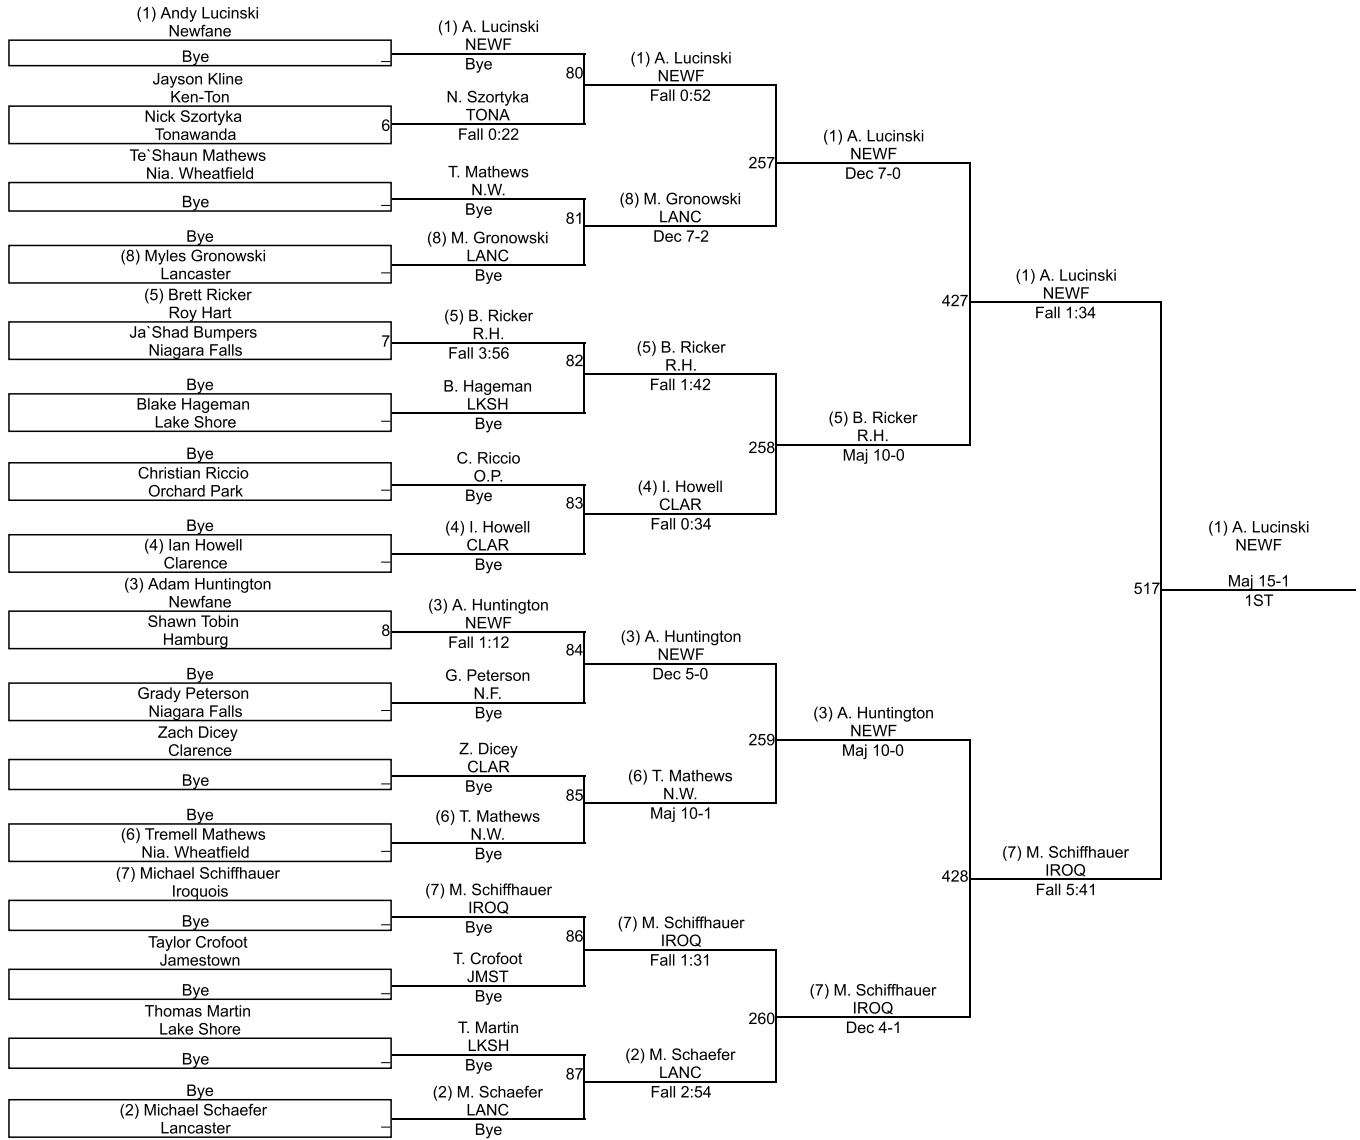

MOW: Ryan Bitka - Amherst 285

Linda Knuutila Memorial Award: Dick and Gretchen Lang

Linda C. Knuutila Memorial Tournament

Varsity 99

Varsity 99

Linda C. Knuutila Memorial Tournament

Varsity 106

Linda C. Knuutila Memorial Tournament

Varsity 113

Varsity 113

Linda C. Knuutila Memorial Tournament

Varsity 120

Linda C. Knuutila Memorial Tournament

Varsity 126

Varsity 126

Linda C. Knuutila Memorial Tournament