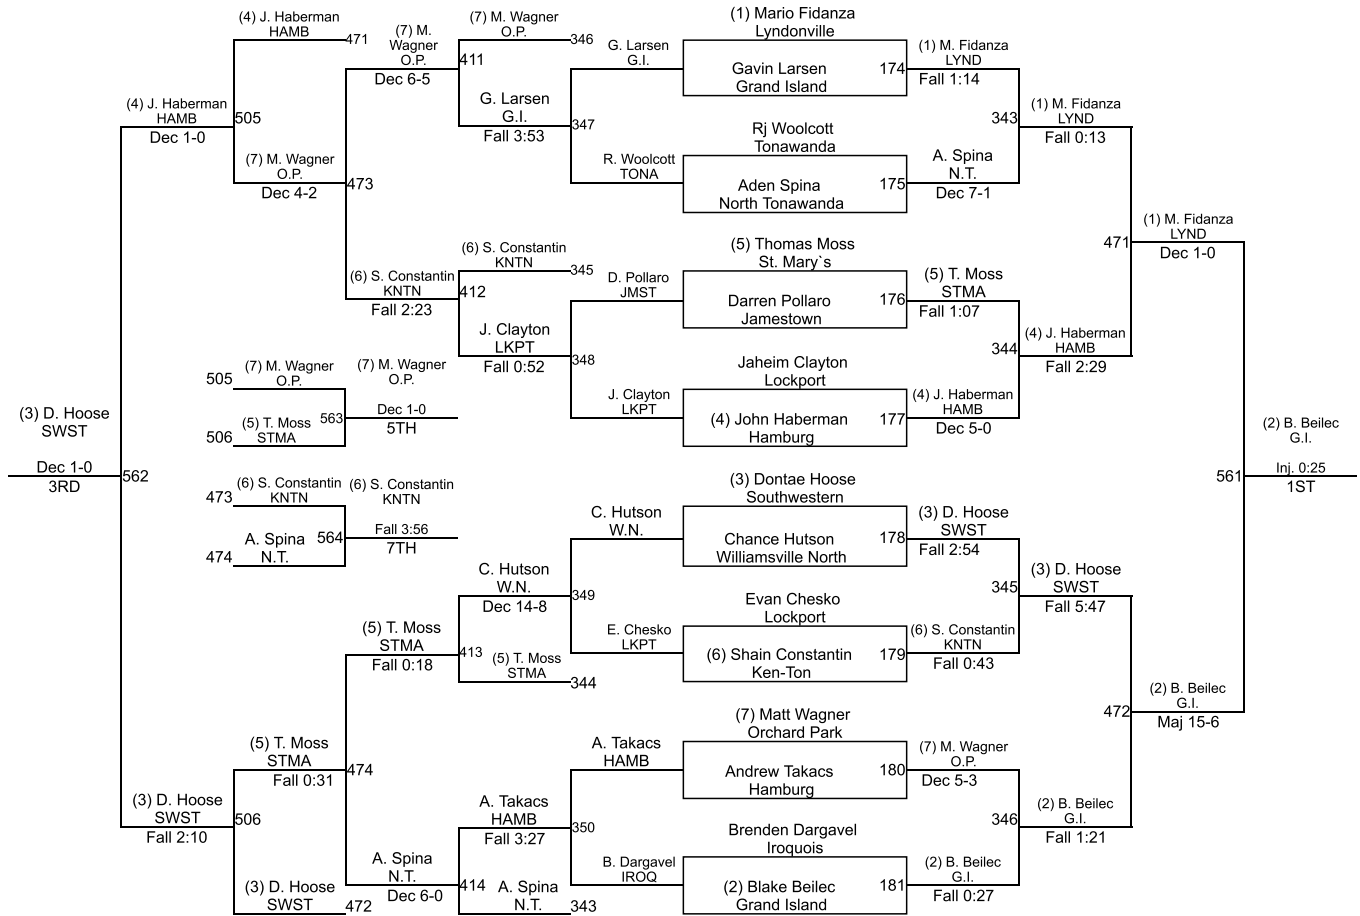

Varsity 152

Varsity 152

Linda C. Knuutila Memorial Tournament

Varsity 160

Varsity 160

Linda C. Knuutila Memorial Tournament

Varsity 170

Varsity 170

Linda C. Knuutila Memorial Tournament

Varsity 182

Varsity 182

Linda C. Knuutila Memorial Tournament

Varsity 195

Linda C. Knuutila Memorial Tournament

Varsity 220

Linda C. Knuutila Memorial Tournament

Varsity 285

Varsity 285