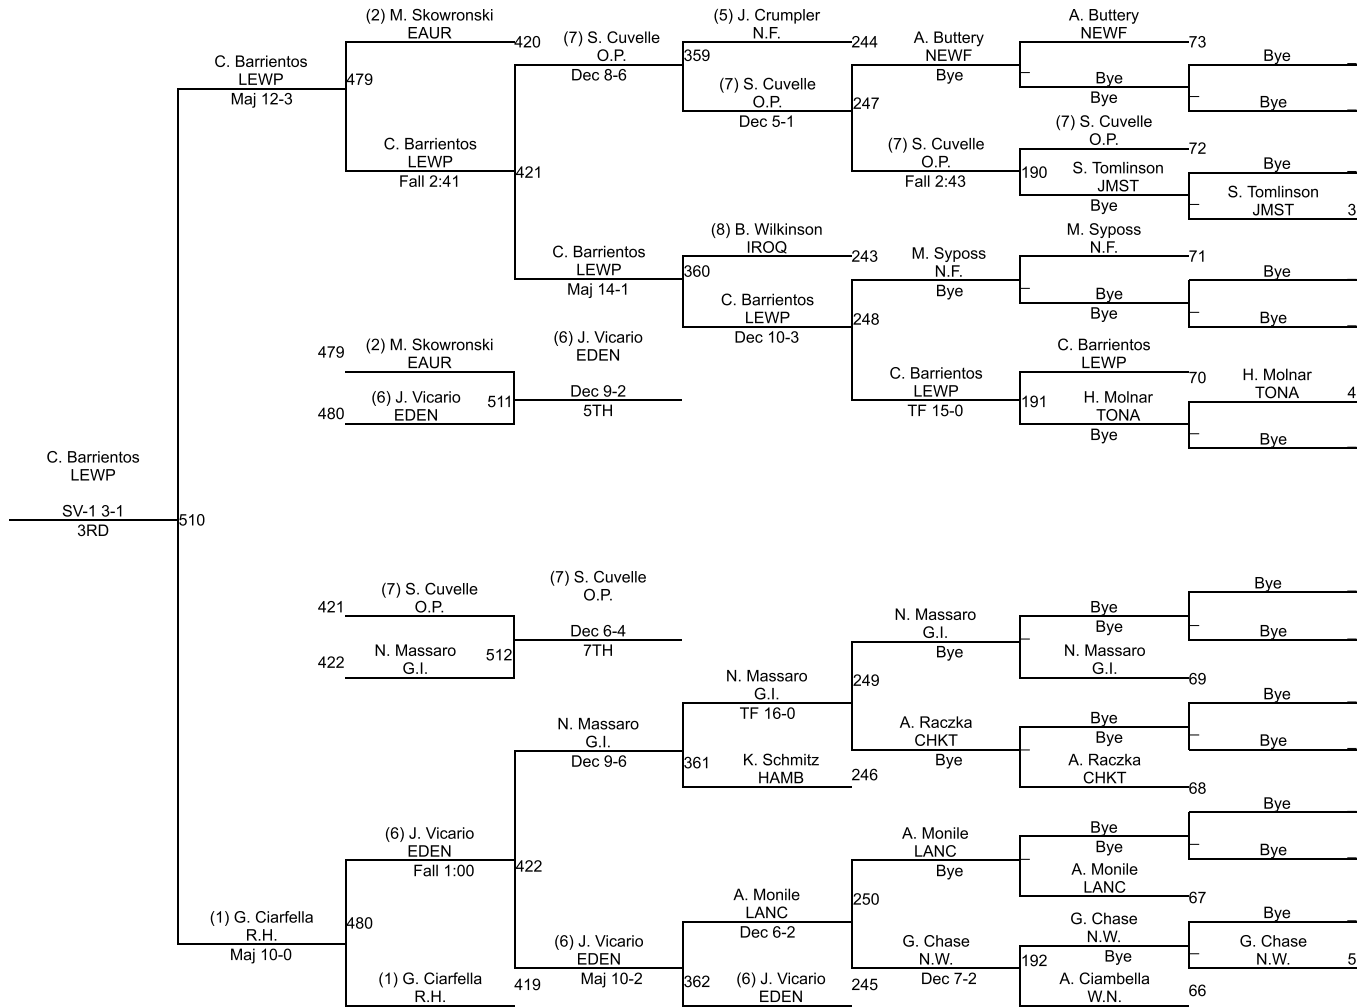

MOW: Ryan Bitka - Amherst 285

Linda Knuutila Memorial Award: Dick and Gretchen Lang

Linda C. Knuutila Memorial Tournament

Varsity 99

Varsity 99

Linda C. Knuutila Memorial Tournament

Varsity 106

Linda C. Knuutila Memorial Tournament

Varsity 113

Varsity 113

Linda C. Knuutila Memorial Tournament

Varsity 120

Linda C. Knuutila Memorial Tournament

Varsity 126

Varsity 126

Linda C. Knuutila Memorial Tournament