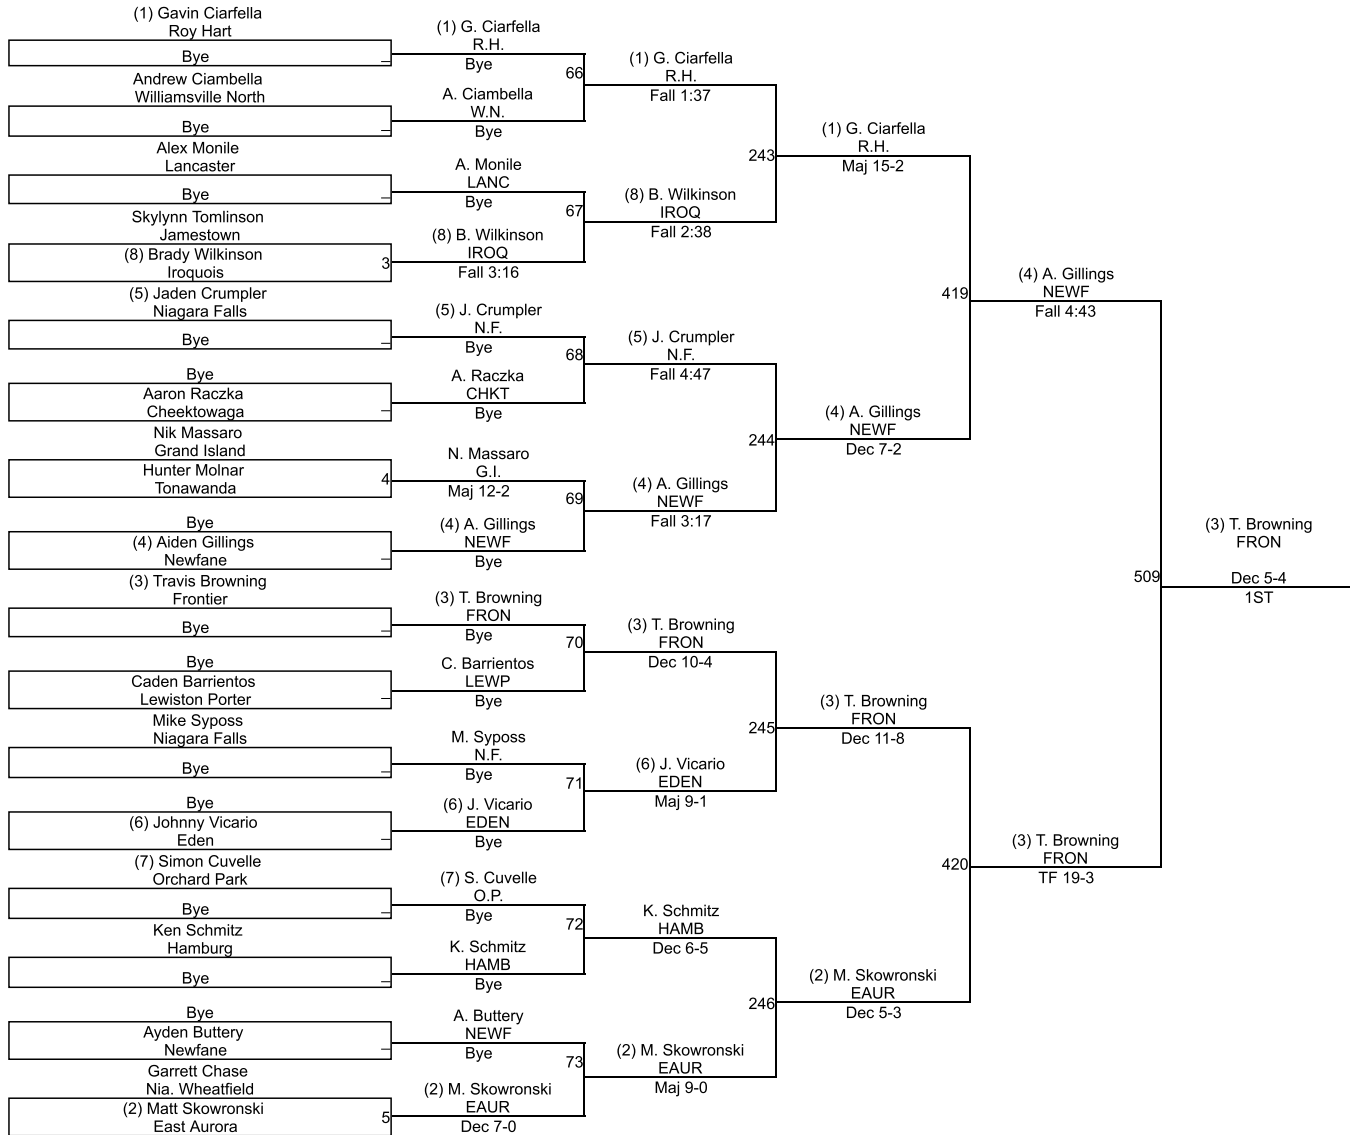

MOW: Ryan Bitka - Amherst 285

Linda Knuutila Memorial Award: Dick and Gretchen Lang

Linda C. Knuutila Memorial Tournament

Varsity 99

Varsity 99

Linda C. Knuutila Memorial Tournament

Varsity 106

Linda C. Knuutila Memorial Tournament