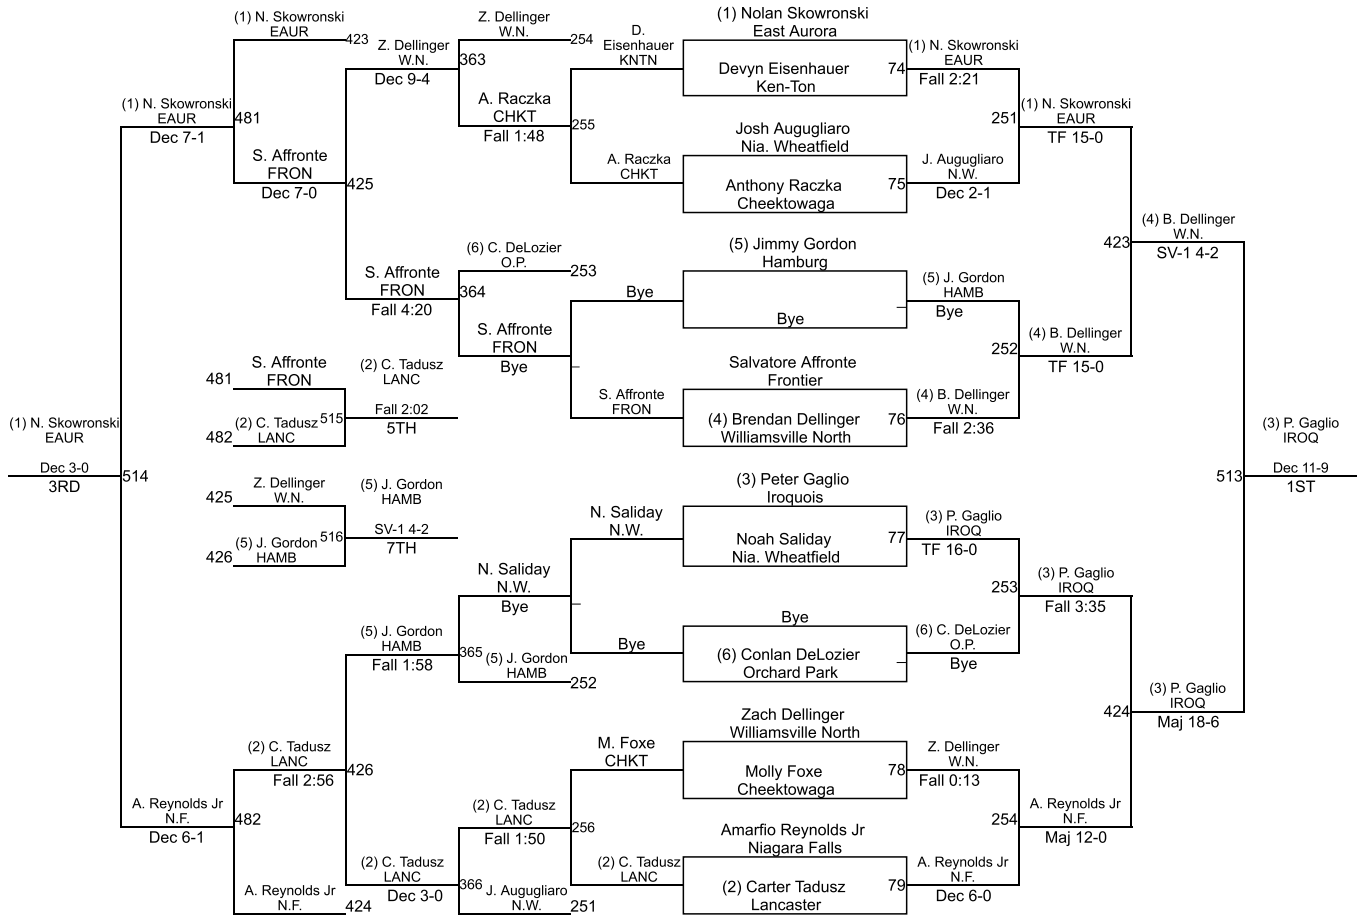

MOW: Ryan Bitka - Amherst 285

Linda Knuutila Memorial Award: Dick and Gretchen Lang

Linda C. Knuutila Memorial Tournament

Varsity 99

Varsity 99

Linda C. Knuutila Memorial Tournament

Varsity 106

Linda C. Knuutila Memorial Tournament

Varsity 113

Varsity 113

Linda C. Knuutila Memorial Tournament

Varsity 120

Linda C. Knuutila Memorial Tournament

Varsity 126

Varsity 126

Linda C. Knuutila Memorial Tournament