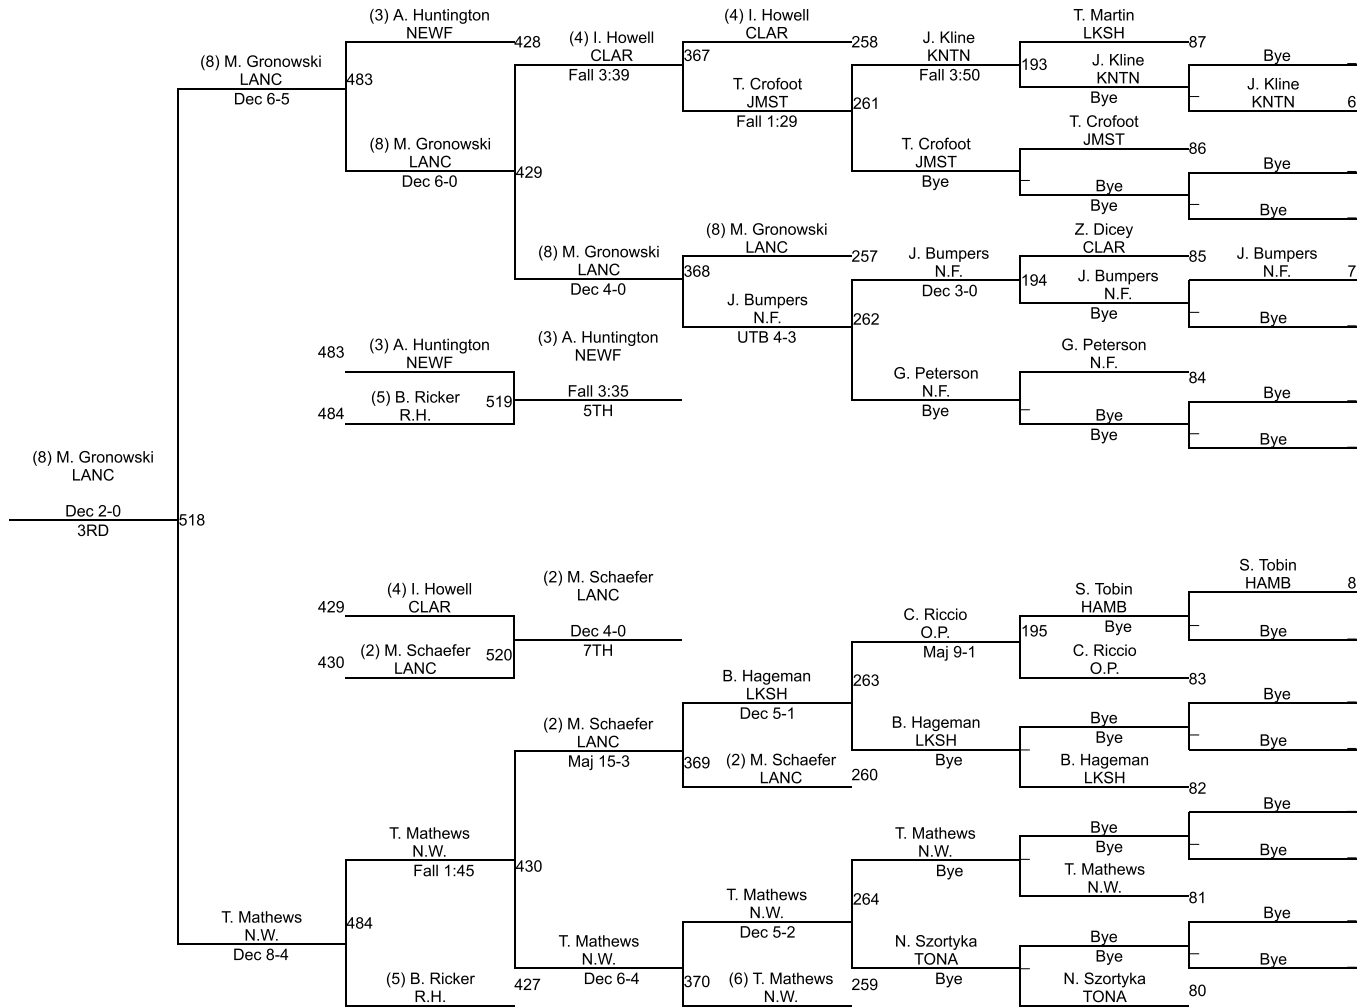

MOW: Ryan Bitka - Amherst 285

Linda Knuutila Memorial Award: Dick and Gretchen Lang

Linda C. Knuutila Memorial Tournament

Varsity 99

Varsity 99

Linda C. Knuutila Memorial Tournament

Varsity 106

Linda C. Knuutila Memorial Tournament

Varsity 113

Varsity 113

Linda C. Knuutila Memorial Tournament

Varsity 120

Linda C. Knuutila Memorial Tournament

Varsity 126

Varsity 126

Linda C. Knuutila Memorial Tournament