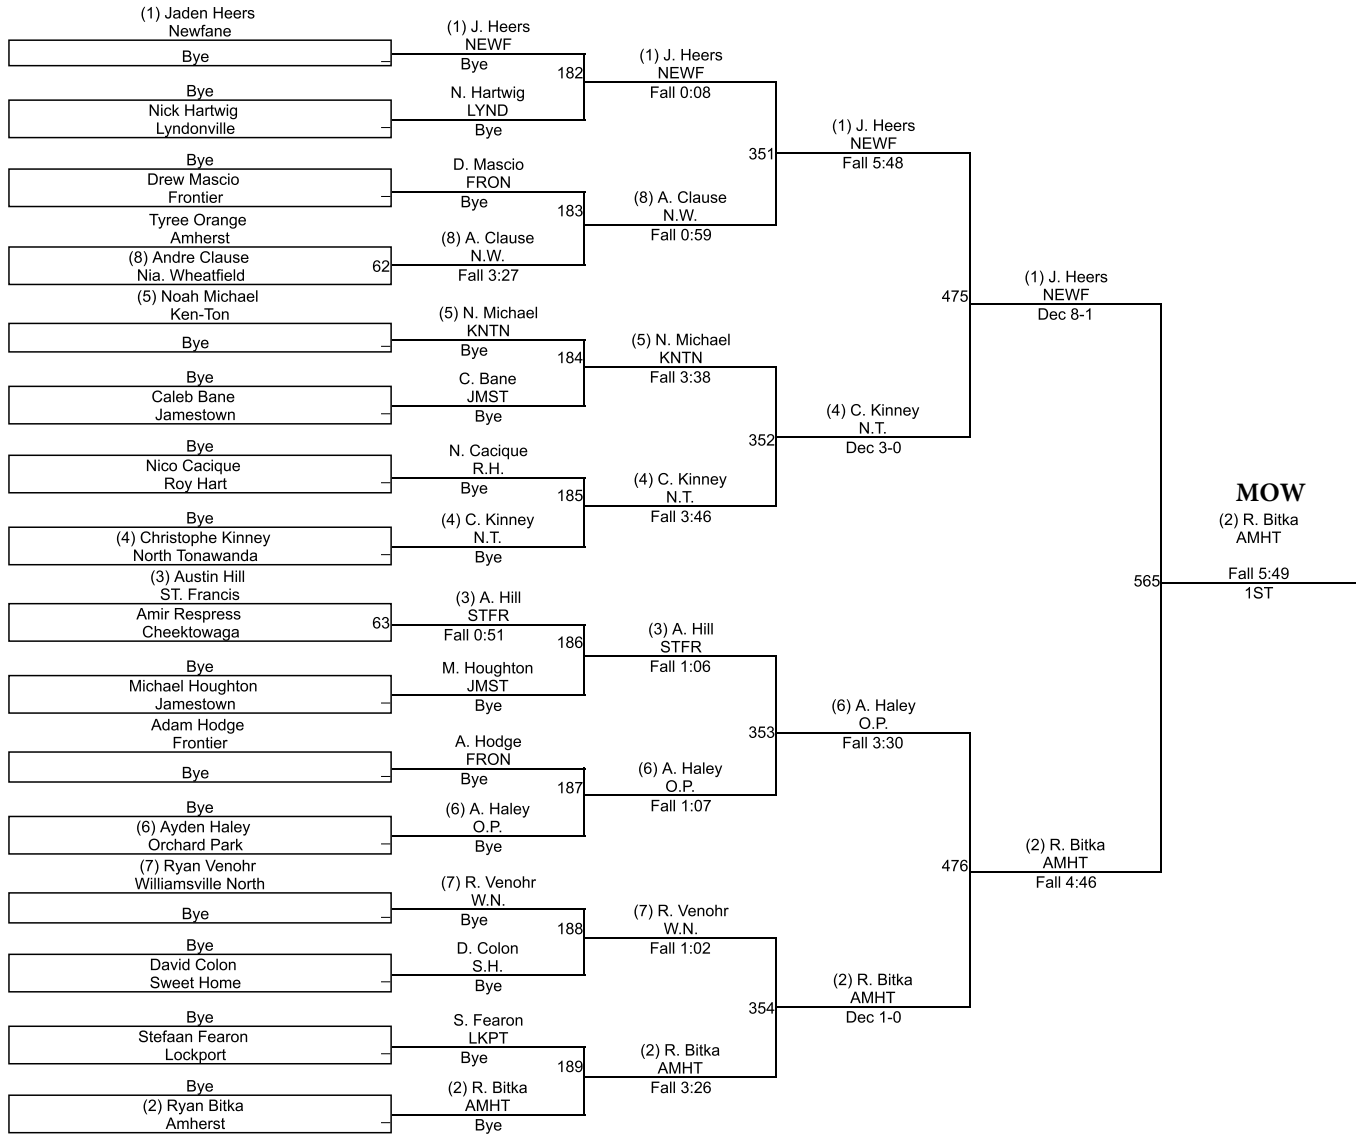

Varsity 152

Varsity 152

Linda C. Knuutila Memorial Tournament

Varsity 160

Varsity 160

Linda C. Knuutila Memorial Tournament

Varsity 170

Varsity 170

Linda C. Knuutila Memorial Tournament

Varsity 182

Varsity 182

Linda C. Knuutila Memorial Tournament

Varsity 195

Linda C. Knuutila Memorial Tournament

Varsity 220

Linda C. Knuutila Memorial Tournament

Varsity 285

Varsity 285