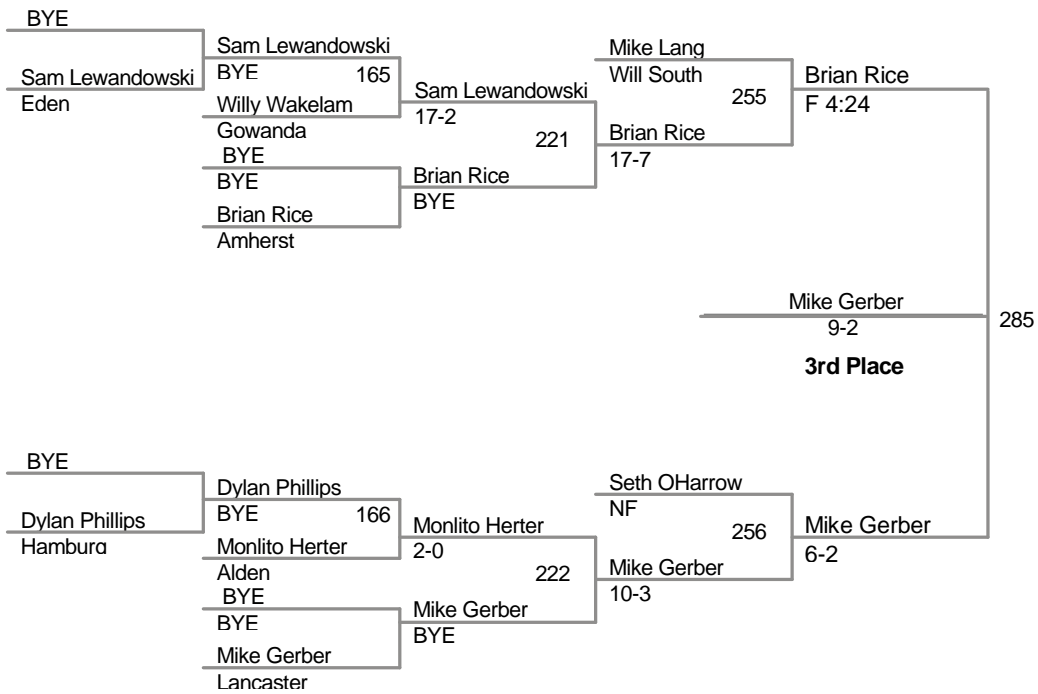

**2010 Williamsville North
Tournament**

**Top Team Scores (All
Scorers)**

<u>Plc</u>	<u>Points</u>	<u>Team</u>	<u>CH</u>	<u>CONS</u>
1	153.5	Will East	-	-
2	136	Alden	-	-
3	126	NF	-	-
4	117	Eden	-	-
5	103	Gowanda	-	-
6	101.5	Lackawanna	-	-
7	85	Lew Port	-	-
8	77	Lake Shore	-	-
9	67	Grand Island	-	-
10	58	Hamburg	-	-
11	57.5	Lancaster	-	-
12	49	East Aurora	-	-
13	48	Kenmore East	-	-
14	41	WN	-	-
15	31.5	Will South	-	-
16	23.5	Amherst	-	-
17	19	Springville	-	-
18	11	Niagara Catholic	-	-

Most Outstanding Wrestler'
Tim Schafer 112 lbs. Lancaster

96 Lbs

Majed Mohamed
Lackawanna

2nd Place

103 Lbs

(1) Abdulgawi Mohamed **Lackawanna**

112 Lbs

119 Lbs

125 Lbs

130 Lbs

135 Lbs

140 Lbs

145 Lbs

152 Lbs

160 Lbs

171 Lbs