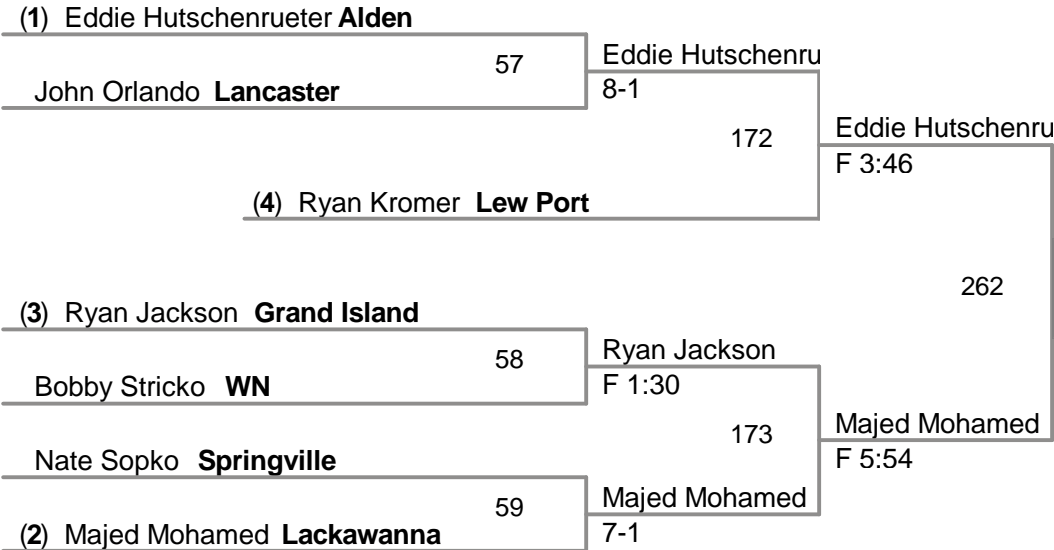

**2010 Williamsville North
Tournament**

**Top Team Scores (All
Scorers)**

<u>Plc</u>	<u>Points</u>	<u>Team</u>	<u>CH</u>	<u>CONS</u>
1	153.5	Will East	-	-
2	136	Alden	-	-
3	126	NF	-	-
4	117	Eden	-	-
5	103	Gowanda	-	-
6	101.5	Lackawanna	-	-
7	85	Lew Port	-	-
8	77	Lake Shore	-	-
9	67	Grand Island	-	-
10	58	Hamburg	-	-
11	57.5	Lancaster	-	-
12	49	East Aurora	-	-
13	48	Kenmore East	-	-
14	41	WN	-	-
15	31.5	Will South	-	-
16	23.5	Amherst	-	-
17	19	Springville	-	-
18	11	Niagara Catholic	-	-

Most Outstanding Wrestler'
Tim Schafer 112 lbs. Lancaster

96 Lbs

Majed Mohamed
Lackawanna

2nd Place

103 Lbs

(1) Abdulgawi Mohamed **Lackawanna**

112 Lbs

119 Lbs