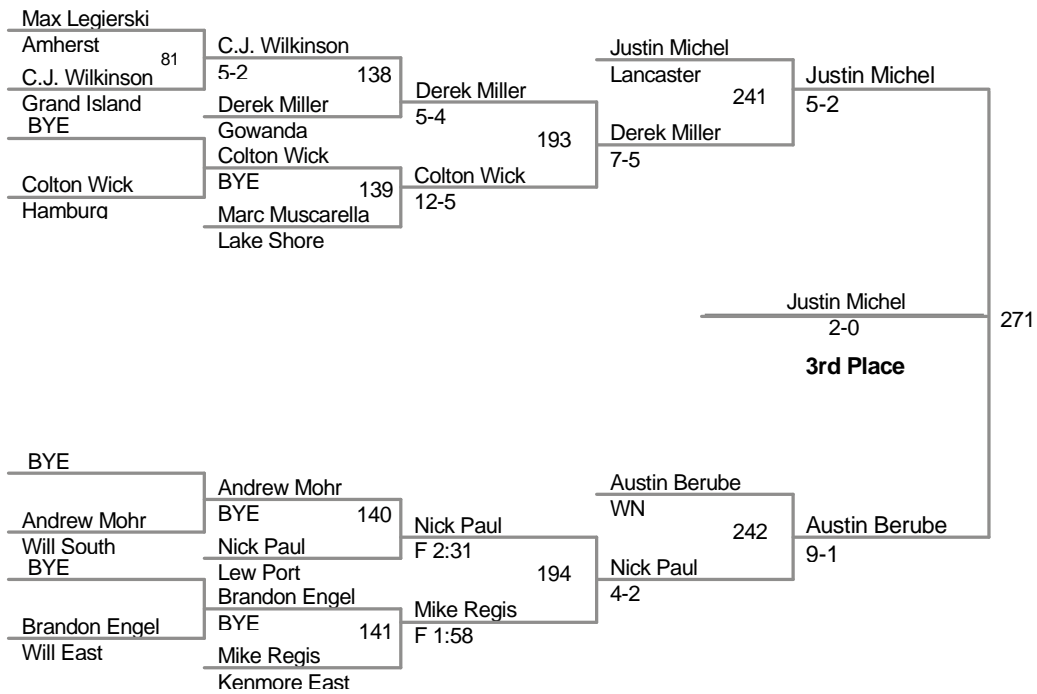

**2010 Williamsville North
Tournament**

**Top Team Scores (All
Scorers)**

<u>Plc</u>	<u>Points</u>	<u>Team</u>	<u>CH</u>	<u>CONS</u>
1	153.5	Will East	-	-
2	136	Alden	-	-
3	126	NF	-	-
4	117	Eden	-	-
5	103	Gowanda	-	-
6	101.5	Lackawanna	-	-
7	85	Lew Port	-	-
8	77	Lake Shore	-	-
9	67	Grand Island	-	-
10	58	Hamburg	-	-
11	57.5	Lancaster	-	-
12	49	East Aurora	-	-
13	48	Kenmore East	-	-
14	41	WN	-	-
15	31.5	Will South	-	-
16	23.5	Amherst	-	-
17	19	Springville	-	-
18	11	Niagara Catholic	-	-

Most Outstanding Wrestler'
Tim Schafer 112 lbs. Lancaster

96 Lbs

Majed Mohamed
Lackawanna

2nd Place

103 Lbs

(1) Abdulgawi Mohamed **Lackawanna**

112 Lbs

119 Lbs

125 Lbs

130 Lbs

135 Lbs

140 Lbs

145 Lbs

152 Lbs

160 Lbs

171 Lbs