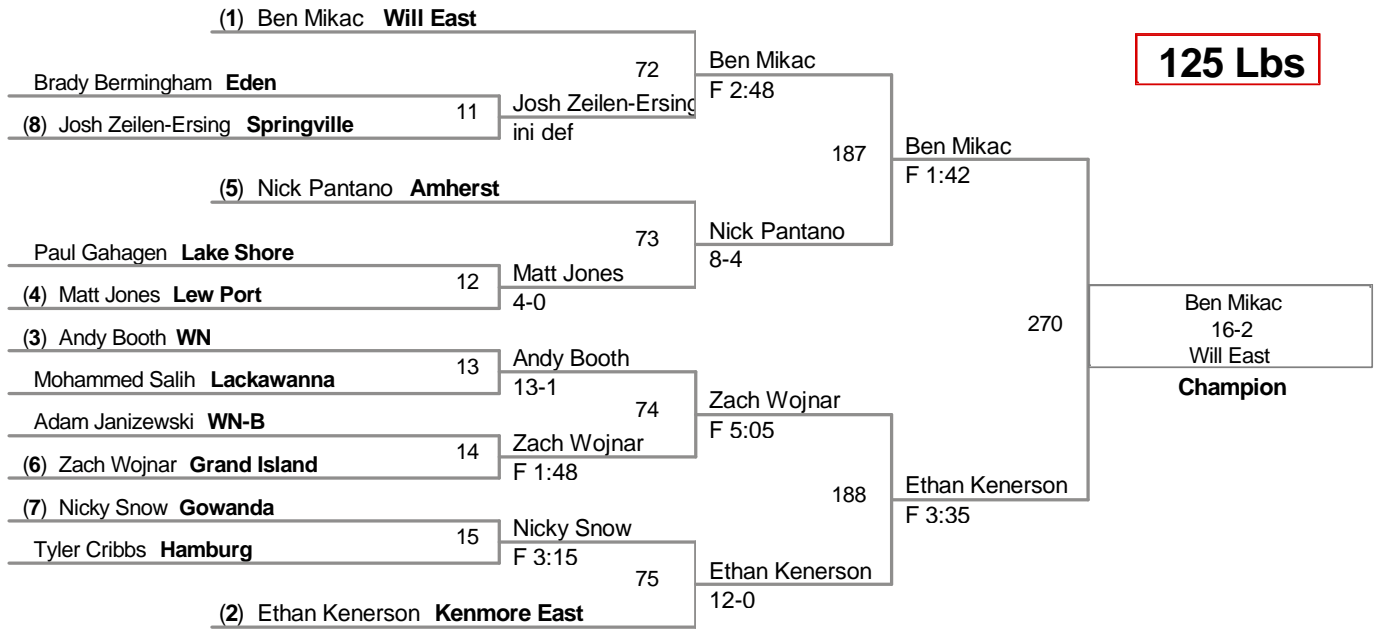

**2010 Williamsville North
Tournament**

**Top Team Scores (All
Scorers)**

<u>Plc</u>	<u>Points</u>	<u>Team</u>	<u>CH</u>	<u>CONS</u>
1	153.5	Will East	-	-
2	136	Alden	-	-
3	126	NF	-	-
4	117	Eden	-	-
5	103	Gowanda	-	-
6	101.5	Lackawanna	-	-
7	85	Lew Port	-	-
8	77	Lake Shore	-	-
9	67	Grand Island	-	-
10	58	Hamburg	-	-
11	57.5	Lancaster	-	-
12	49	East Aurora	-	-
13	48	Kenmore East	-	-
14	41	WN	-	-
15	31.5	Will South	-	-
16	23.5	Amherst	-	-
17	19	Springville	-	-
18	11	Niagara Catholic	-	-

Most Outstanding Wrestler'
Tim Schafer 112 lbs. Lancaster

96 Lbs

Majed Mohamed
Lackawanna

2nd Place

103 Lbs

(1) Abdulgawi Mohamed **Lackawanna**

112 Lbs

119 Lbs

125 Lbs

130 Lbs

135 Lbs

140 Lbs

145 Lbs

152 Lbs

160 Lbs

171 Lbs