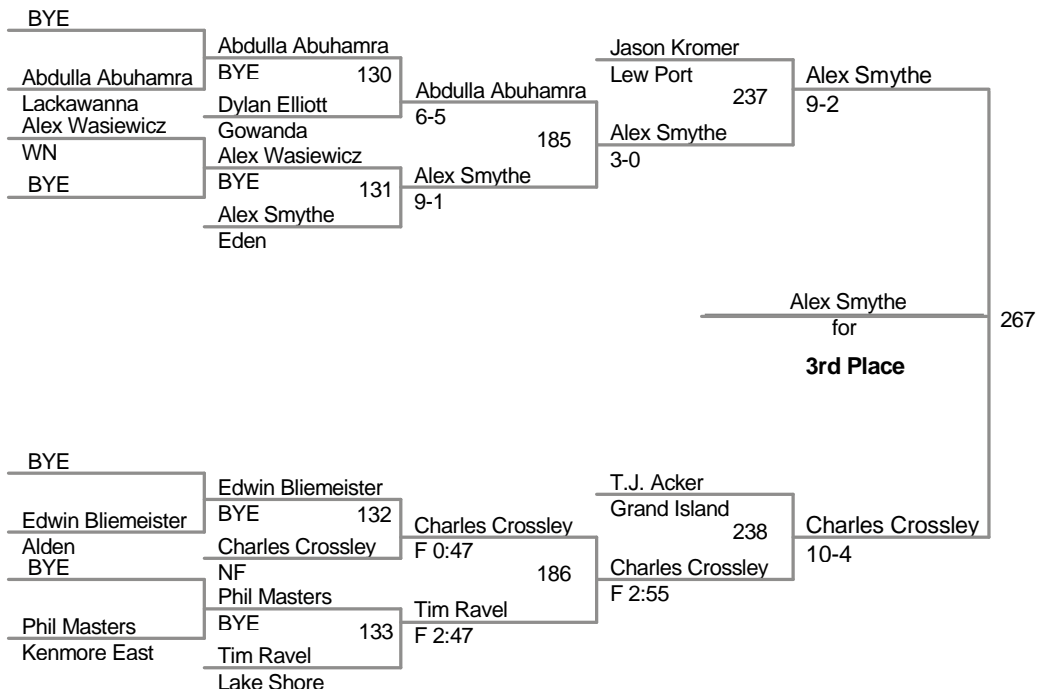

**2010 Williamsville North
Tournament**

**Top Team Scores (All
Scorers)**

<u>Plc</u>	<u>Points</u>	<u>Team</u>	<u>CH</u>	<u>CONS</u>
1	153.5	Will East	-	-
2	136	Alden	-	-
3	126	NF	-	-
4	117	Eden	-	-
5	103	Gowanda	-	-
6	101.5	Lackawanna	-	-
7	85	Lew Port	-	-
8	77	Lake Shore	-	-
9	67	Grand Island	-	-
10	58	Hamburg	-	-
11	57.5	Lancaster	-	-
12	49	East Aurora	-	-
13	48	Kenmore East	-	-
14	41	WN	-	-
15	31.5	Will South	-	-
16	23.5	Amherst	-	-
17	19	Springville	-	-
18	11	Niagara Catholic	-	-

Most Outstanding Wrestler'
Tim Schafer 112 lbs. Lancaster

96 Lbs

Majed Mohamed
Lackawanna

2nd Place

103 Lbs

(1) Abdulgawi Mohamed **Lackawanna**

112 Lbs

119 Lbs

125 Lbs

130 Lbs

135 Lbs

140 Lbs

145 Lbs

152 Lbs

160 Lbs

171 Lbs