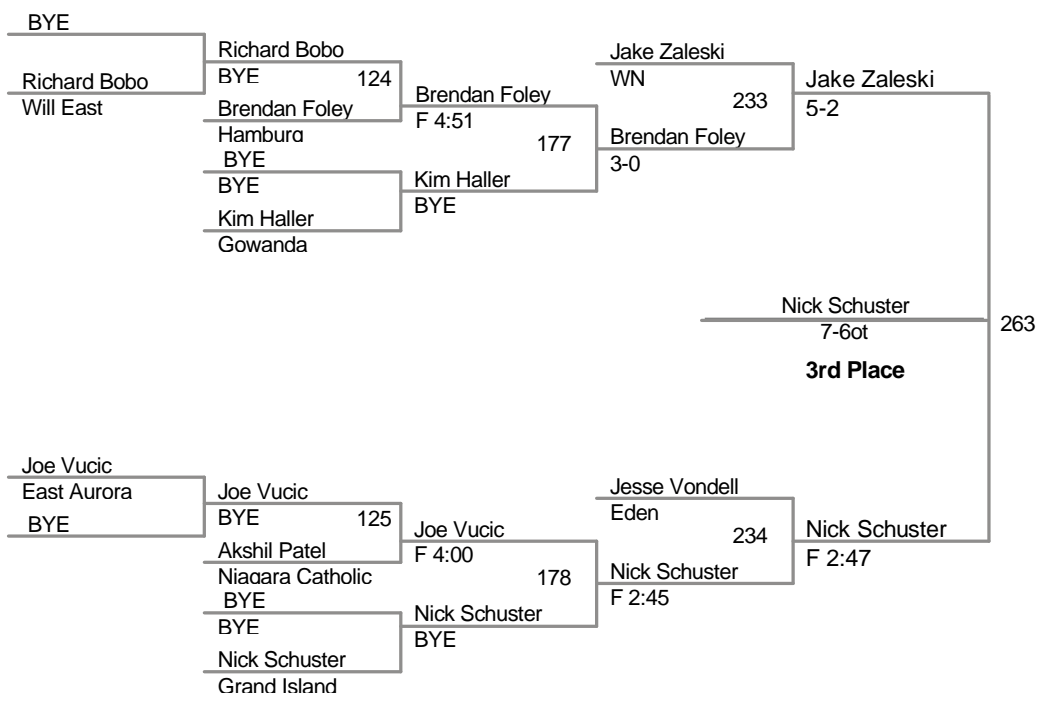

**2010 Williamsville North
Tournament**

**Top Team Scores (All
Scorers)**

<u>Plc</u>	<u>Points</u>	<u>Team</u>	<u>CH</u>	<u>CONS</u>
1	153.5	Will East	-	-
2	136	Alden	-	-
3	126	NF	-	-
4	117	Eden	-	-
5	103	Gowanda	-	-
6	101.5	Lackawanna	-	-
7	85	Lew Port	-	-
8	77	Lake Shore	-	-
9	67	Grand Island	-	-
10	58	Hamburg	-	-
11	57.5	Lancaster	-	-
12	49	East Aurora	-	-
13	48	Kenmore East	-	-
14	41	WN	-	-
15	31.5	Will South	-	-
16	23.5	Amherst	-	-
17	19	Springville	-	-
18	11	Niagara Catholic	-	-

Most Outstanding Wrestler'
Tim Schafer 112 lbs. Lancaster

96 Lbs

Majed Mohamed
Lackawanna

2nd Place

103 Lbs

(1) Abdulgawi Mohamed **Lackawanna**

112 Lbs

119 Lbs

125 Lbs

130 Lbs

135 Lbs

140 Lbs

145 Lbs

152 Lbs

160 Lbs

171 Lbs