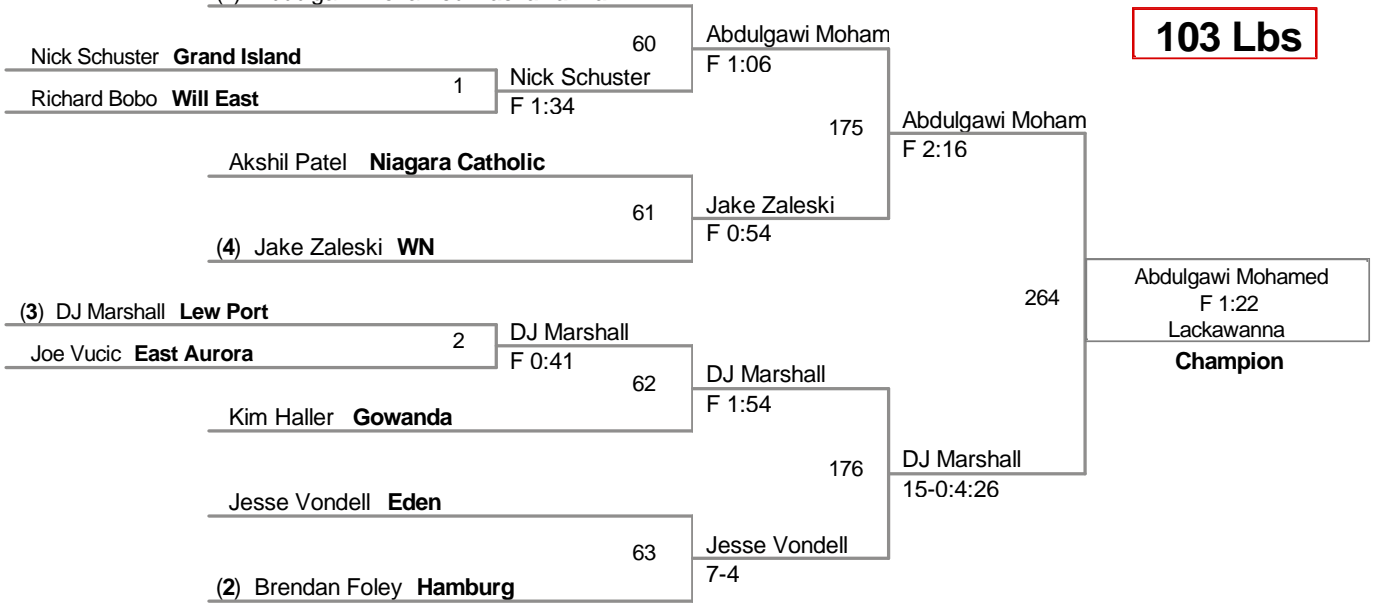

**2010 Williamsville North
Tournament**

**Top Team Scores (All
Scorers)**

<u>Plc</u>	<u>Points</u>	<u>Team</u>	<u>CH</u>	<u>CONS</u>
1	153.5	Will East	-	-
2	136	Alden	-	-
3	126	NF	-	-
4	117	Eden	-	-
5	103	Gowanda	-	-
6	101.5	Lackawanna	-	-
7	85	Lew Port	-	-
8	77	Lake Shore	-	-
9	67	Grand Island	-	-
10	58	Hamburg	-	-
11	57.5	Lancaster	-	-
12	49	East Aurora	-	-
13	48	Kenmore East	-	-
14	41	WN	-	-
15	31.5	Will South	-	-
16	23.5	Amherst	-	-
17	19	Springville	-	-
18	11	Niagara Catholic	-	-

Most Outstanding Wrestler'
Tim Schafer 112 lbs. Lancaster

96 Lbs

Majed Mohamed
Lackawanna

2nd Place

103 Lbs

(1) Abdulgawi Mohamed **Lackawanna**

112 Lbs

119 Lbs