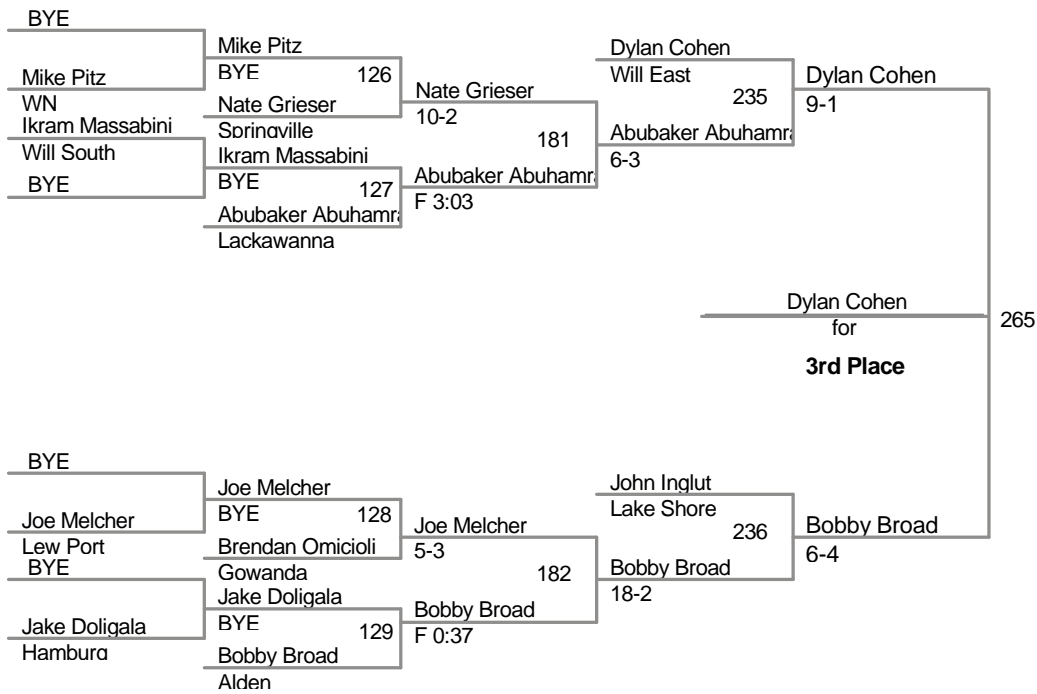

**2010 Williamsville North
Tournament**

**Top Team Scores (All
Scorers)**

<u>Plc</u>	<u>Points</u>	<u>Team</u>	<u>CH</u>	<u>CONS</u>
1	153.5	Will East	-	-
2	136	Alden	-	-
3	126	NF	-	-
4	117	Eden	-	-
5	103	Gowanda	-	-
6	101.5	Lackawanna	-	-
7	85	Lew Port	-	-
8	77	Lake Shore	-	-
9	67	Grand Island	-	-
10	58	Hamburg	-	-
11	57.5	Lancaster	-	-
12	49	East Aurora	-	-
13	48	Kenmore East	-	-
14	41	WN	-	-
15	31.5	Will South	-	-
16	23.5	Amherst	-	-
17	19	Springville	-	-
18	11	Niagara Catholic	-	-

Most Outstanding Wrestler'
Tim Schafer 112 lbs. Lancaster

96 Lbs

Majed Mohamed
Lackawanna

2nd Place

103 Lbs

(1) Abdulgawi Mohamed **Lackawanna**

112 Lbs

119 Lbs

125 Lbs

130 Lbs

135 Lbs

140 Lbs

145 Lbs

152 Lbs

160 Lbs

171 Lbs