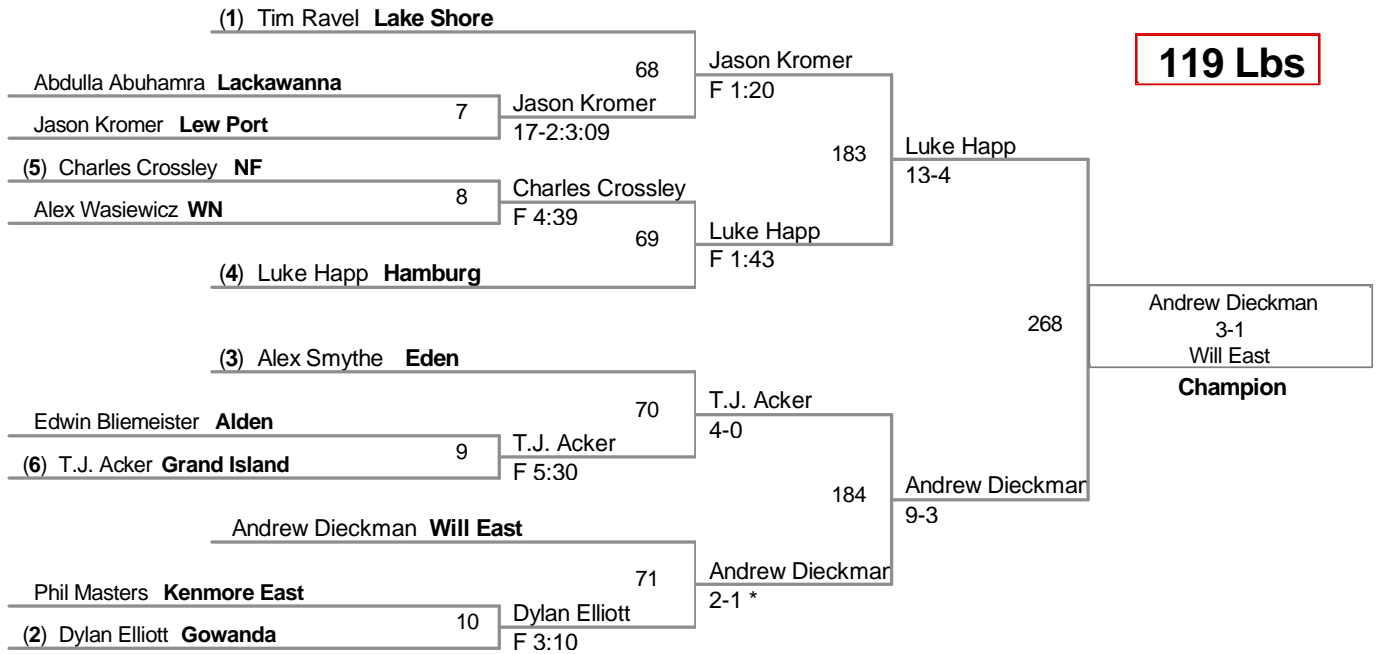

**2010 Williamsville North
Tournament**

**Top Team Scores (All
Scorers)**

<u>Plc</u>	<u>Points</u>	<u>Team</u>	<u>CH</u>	<u>CONS</u>
1	153.5	Will East	-	-
2	136	Alden	-	-
3	126	NF	-	-
4	117	Eden	-	-
5	103	Gowanda	-	-
6	101.5	Lackawanna	-	-
7	85	Lew Port	-	-
8	77	Lake Shore	-	-
9	67	Grand Island	-	-
10	58	Hamburg	-	-
11	57.5	Lancaster	-	-
12	49	East Aurora	-	-
13	48	Kenmore East	-	-
14	41	WN	-	-
15	31.5	Will South	-	-
16	23.5	Amherst	-	-
17	19	Springville	-	-
18	11	Niagara Catholic	-	-

Most Outstanding Wrestler'
Tim Schafer 112 lbs. Lancaster

96 Lbs

Majed Mohamed
Lackawanna

2nd Place

103 Lbs

(1) Abdulgawi Mohamed **Lackawanna**

112 Lbs

119 Lbs

125 Lbs

130 Lbs

135 Lbs

140 Lbs

145 Lbs

152 Lbs

160 Lbs

171 Lbs