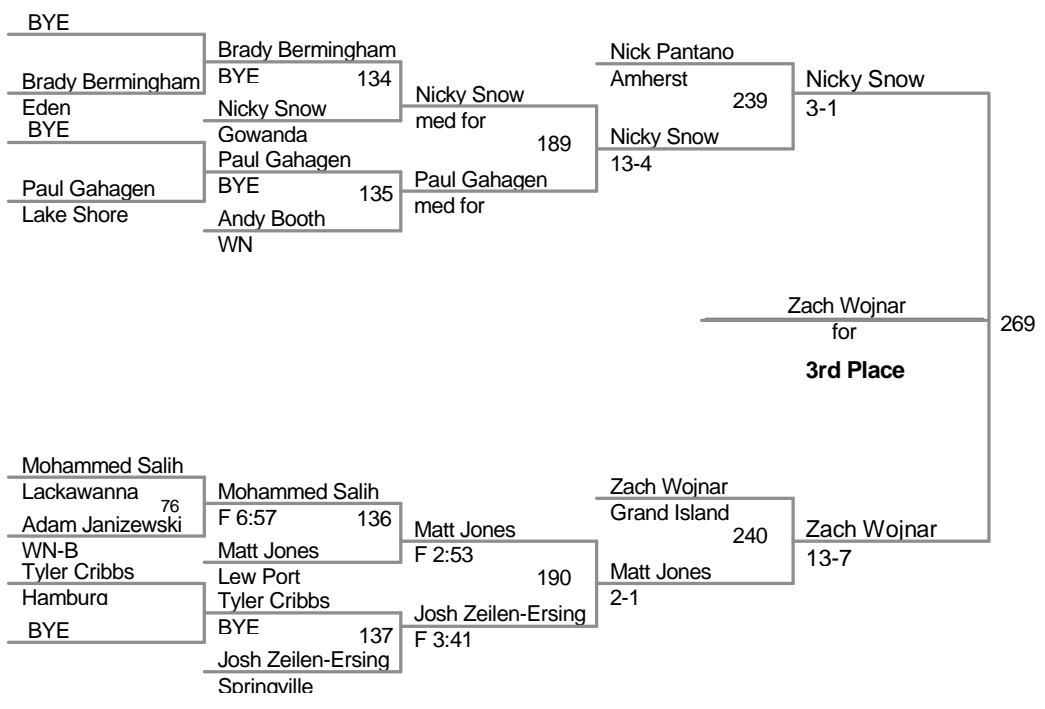

**2010 Williamsville North
Tournament**

**Top Team Scores (All
Scorers)**

<u>Plc</u>	<u>Points</u>	<u>Team</u>	<u>CH</u>	<u>CONS</u>
1	153.5	Will East	-	-
2	136	Alden	-	-
3	126	NF	-	-
4	117	Eden	-	-
5	103	Gowanda	-	-
6	101.5	Lackawanna	-	-
7	85	Lew Port	-	-
8	77	Lake Shore	-	-
9	67	Grand Island	-	-
10	58	Hamburg	-	-
11	57.5	Lancaster	-	-
12	49	East Aurora	-	-
13	48	Kenmore East	-	-
14	41	WN	-	-
15	31.5	Will South	-	-
16	23.5	Amherst	-	-
17	19	Springville	-	-
18	11	Niagara Catholic	-	-

Most Outstanding Wrestler'
Tim Schafer 112 lbs. Lancaster

96 Lbs

Majed Mohamed
Lackawanna

2nd Place

103 Lbs

(1) Abdulgawi Mohamed **Lackawanna**

112 Lbs

119 Lbs

125 Lbs

130 Lbs

135 Lbs

140 Lbs

145 Lbs

152 Lbs

160 Lbs

171 Lbs