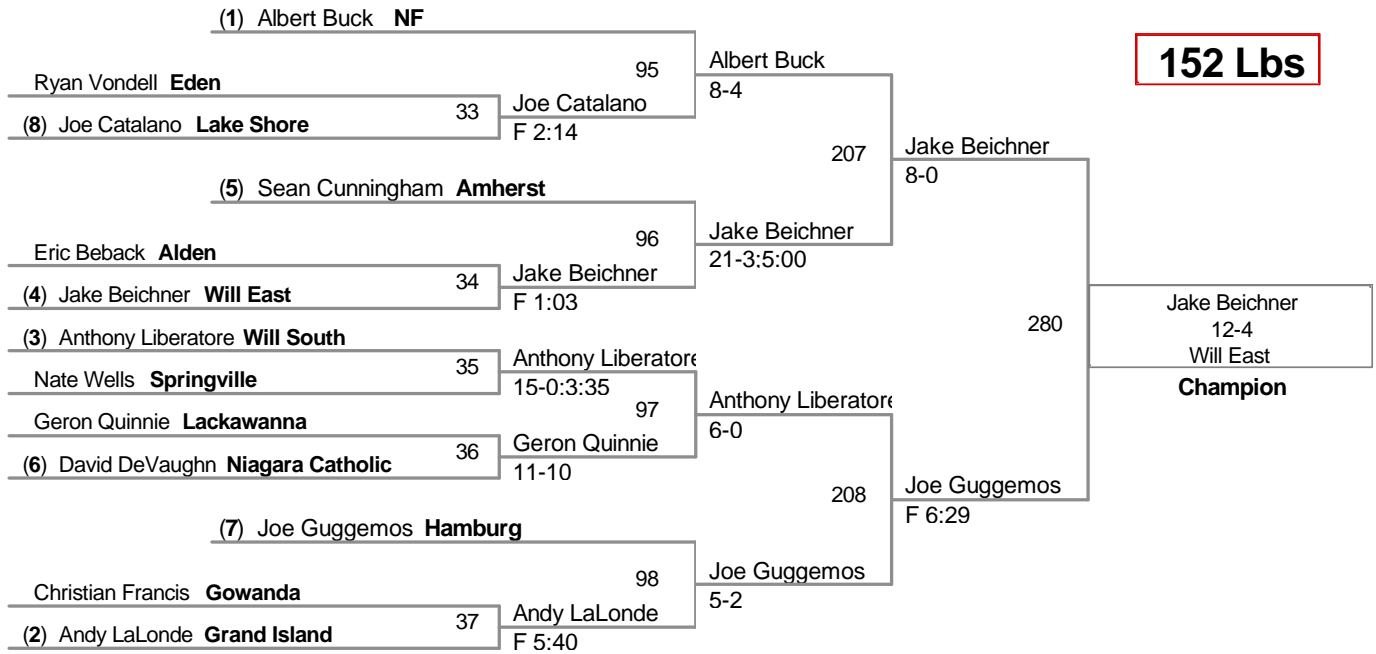

**2010 Williamsville North
Tournament**

**Top Team Scores (All
Scorers)**

<u>Plc</u>	<u>Points</u>	<u>Team</u>	<u>CH</u>	<u>CONS</u>
1	153.5	Will East	-	-
2	136	Alden	-	-
3	126	NF	-	-
4	117	Eden	-	-
5	103	Gowanda	-	-
6	101.5	Lackawanna	-	-
7	85	Lew Port	-	-
8	77	Lake Shore	-	-
9	67	Grand Island	-	-
10	58	Hamburg	-	-
11	57.5	Lancaster	-	-
12	49	East Aurora	-	-
13	48	Kenmore East	-	-
14	41	WN	-	-
15	31.5	Will South	-	-
16	23.5	Amherst	-	-
17	19	Springville	-	-
18	11	Niagara Catholic	-	-

Most Outstanding Wrestler'
Tim Schafer 112 lbs. Lancaster

96 Lbs

Majed Mohamed
Lackawanna

2nd Place

103 Lbs

(1) Abdulgawi Mohamed **Lackawanna**

112 Lbs

119 Lbs

125 Lbs

130 Lbs

135 Lbs

140 Lbs

145 Lbs

152 Lbs

160 Lbs

171 Lbs