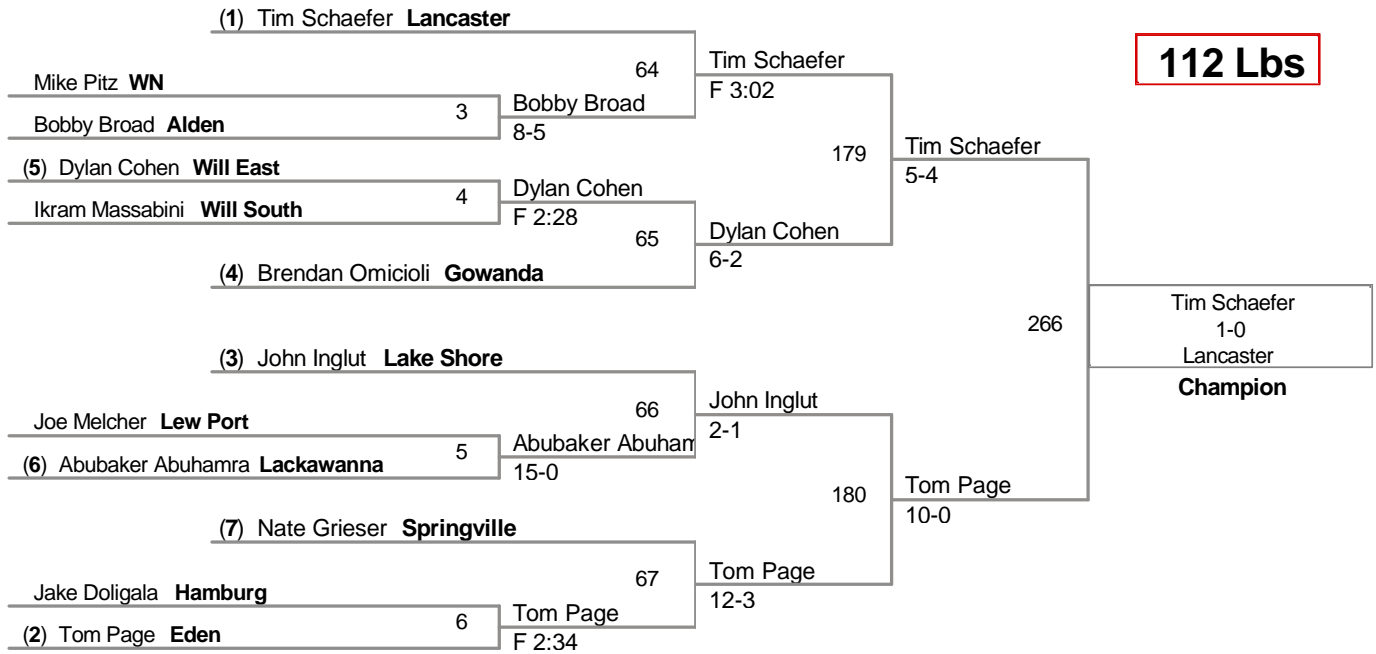

**2010 Williamsville North
Tournament**

**Top Team Scores (All
Scorers)**

<u>Plc</u>	<u>Points</u>	<u>Team</u>	<u>CH</u>	<u>CONS</u>
1	153.5	Will East	-	-
2	136	Alden	-	-
3	126	NF	-	-
4	117	Eden	-	-
5	103	Gowanda	-	-
6	101.5	Lackawanna	-	-
7	85	Lew Port	-	-
8	77	Lake Shore	-	-
9	67	Grand Island	-	-
10	58	Hamburg	-	-
11	57.5	Lancaster	-	-
12	49	East Aurora	-	-
13	48	Kenmore East	-	-
14	41	WN	-	-
15	31.5	Will South	-	-
16	23.5	Amherst	-	-
17	19	Springville	-	-
18	11	Niagara Catholic	-	-

Most Outstanding Wrestler'
Tim Schafer 112 lbs. Lancaster

96 Lbs

Majed Mohamed
Lackawanna

2nd Place

103 Lbs

(1) Abdulgawi Mohamed **Lackawanna**

112 Lbs

119 Lbs

125 Lbs

130 Lbs

135 Lbs

140 Lbs

145 Lbs

152 Lbs

160 Lbs

171 Lbs