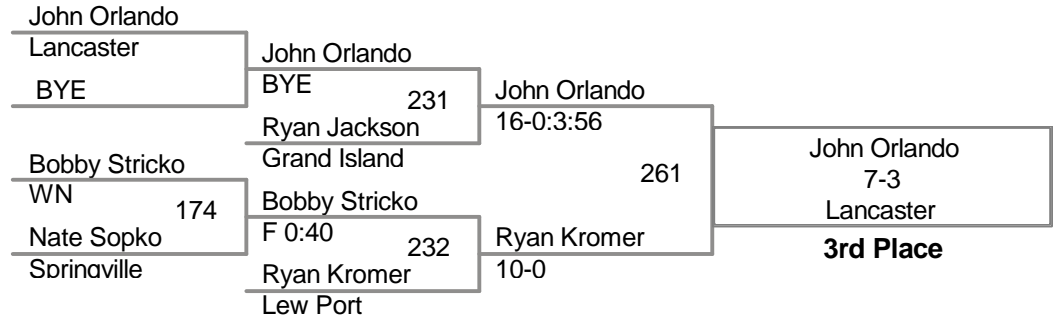

**2010 Williamsville North
Tournament**

**Top Team Scores (All
Scorers)**

<u>Plc</u>	<u>Points</u>	<u>Team</u>	<u>CH</u>	<u>CONS</u>
1	153.5	Will East	-	-
2	136	Alden	-	-
3	126	NF	-	-
4	117	Eden	-	-
5	103	Gowanda	-	-
6	101.5	Lackawanna	-	-
7	85	Lew Port	-	-
8	77	Lake Shore	-	-
9	67	Grand Island	-	-
10	58	Hamburg	-	-
11	57.5	Lancaster	-	-
12	49	East Aurora	-	-
13	48	Kenmore East	-	-
14	41	WN	-	-
15	31.5	Will South	-	-
16	23.5	Amherst	-	-
17	19	Springville	-	-
18	11	Niagara Catholic	-	-

Most Outstanding Wrestler'
Tim Schafer 112 lbs. Lancaster

96 Lbs

Majed Mohamed
Lackawanna

2nd Place

103 Lbs

(1) Abdulgawi Mohamed **Lackawanna**

112 Lbs

119 Lbs