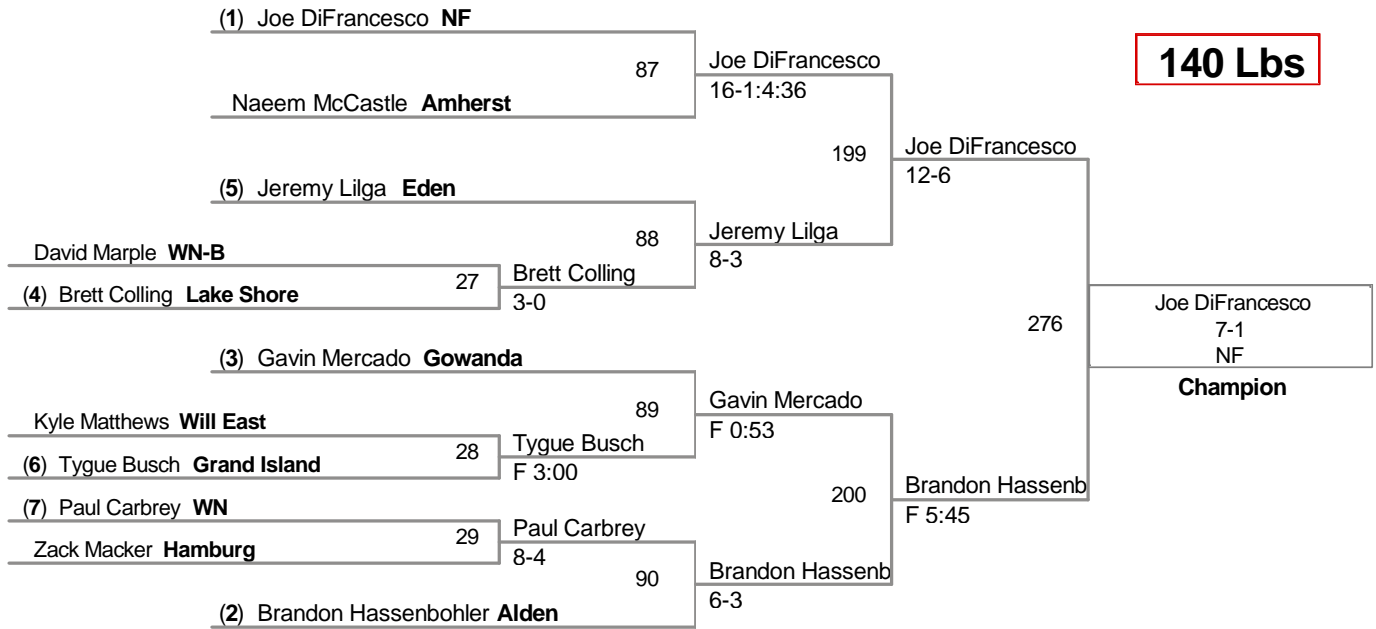

**2010 Williamsville North
Tournament**

**Top Team Scores (All
Scorers)**

<u>Plc</u>	<u>Points</u>	<u>Team</u>	<u>CH</u>	<u>CONS</u>
1	153.5	Will East	-	-
2	136	Alden	-	-
3	126	NF	-	-
4	117	Eden	-	-
5	103	Gowanda	-	-
6	101.5	Lackawanna	-	-
7	85	Lew Port	-	-
8	77	Lake Shore	-	-
9	67	Grand Island	-	-
10	58	Hamburg	-	-
11	57.5	Lancaster	-	-
12	49	East Aurora	-	-
13	48	Kenmore East	-	-
14	41	WN	-	-
15	31.5	Will South	-	-
16	23.5	Amherst	-	-
17	19	Springville	-	-
18	11	Niagara Catholic	-	-

Most Outstanding Wrestler'
Tim Schafer 112 lbs. Lancaster

96 Lbs

Majed Mohamed
Lackawanna

2nd Place

103 Lbs

(1) Abdulgawi Mohamed **Lackawanna**

112 Lbs

119 Lbs

125 Lbs

130 Lbs

135 Lbs

140 Lbs

145 Lbs

152 Lbs

160 Lbs

171 Lbs