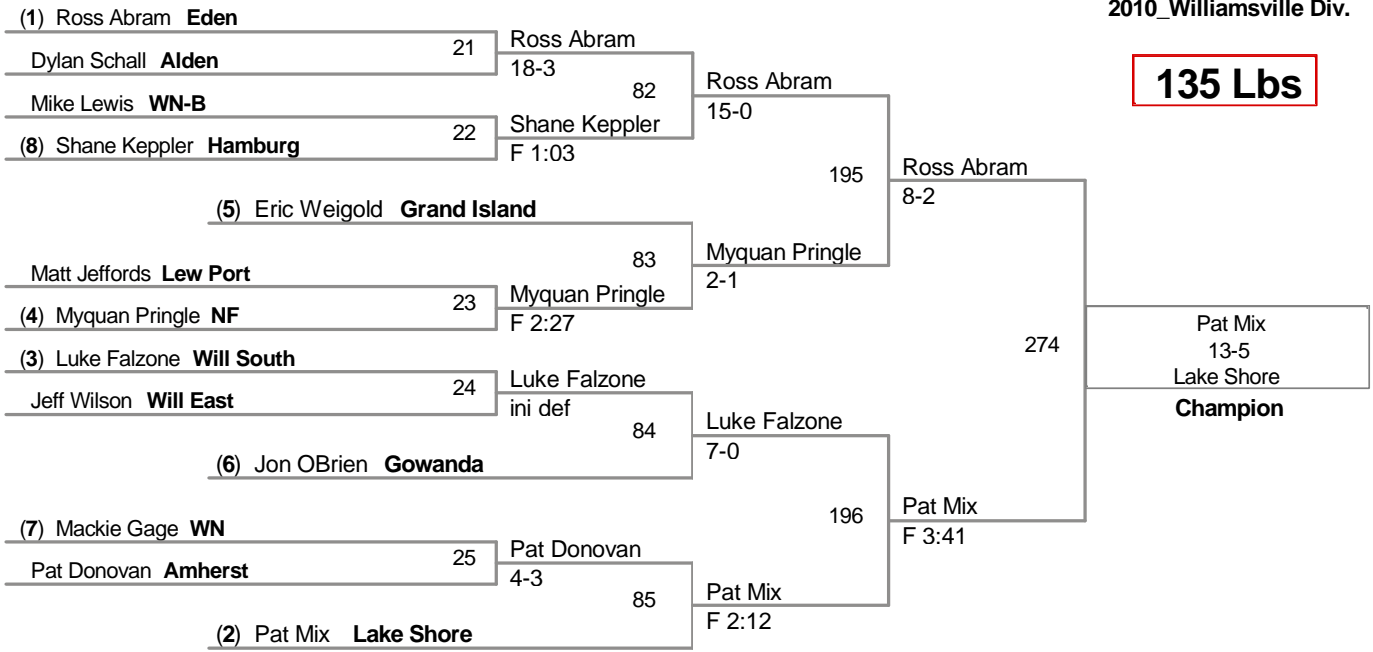

**2010 Williamsville North
Tournament**

**Top Team Scores (All
Scorers)**

<u>Plc</u>	<u>Points</u>	<u>Team</u>	<u>CH</u>	<u>CONS</u>
1	153.5	Will East	-	-
2	136	Alden	-	-
3	126	NF	-	-
4	117	Eden	-	-
5	103	Gowanda	-	-
6	101.5	Lackawanna	-	-
7	85	Lew Port	-	-
8	77	Lake Shore	-	-
9	67	Grand Island	-	-
10	58	Hamburg	-	-
11	57.5	Lancaster	-	-
12	49	East Aurora	-	-
13	48	Kenmore East	-	-
14	41	WN	-	-
15	31.5	Will South	-	-
16	23.5	Amherst	-	-
17	19	Springville	-	-
18	11	Niagara Catholic	-	-

Most Outstanding Wrestler'
Tim Schafer 112 lbs. Lancaster

96 Lbs

Majed Mohamed
Lackawanna

2nd Place

103 Lbs

(1) Abdulgawi Mohamed **Lackawanna**

112 Lbs

119 Lbs

125 Lbs

130 Lbs

135 Lbs

140 Lbs

145 Lbs

152 Lbs

160 Lbs

171 Lbs