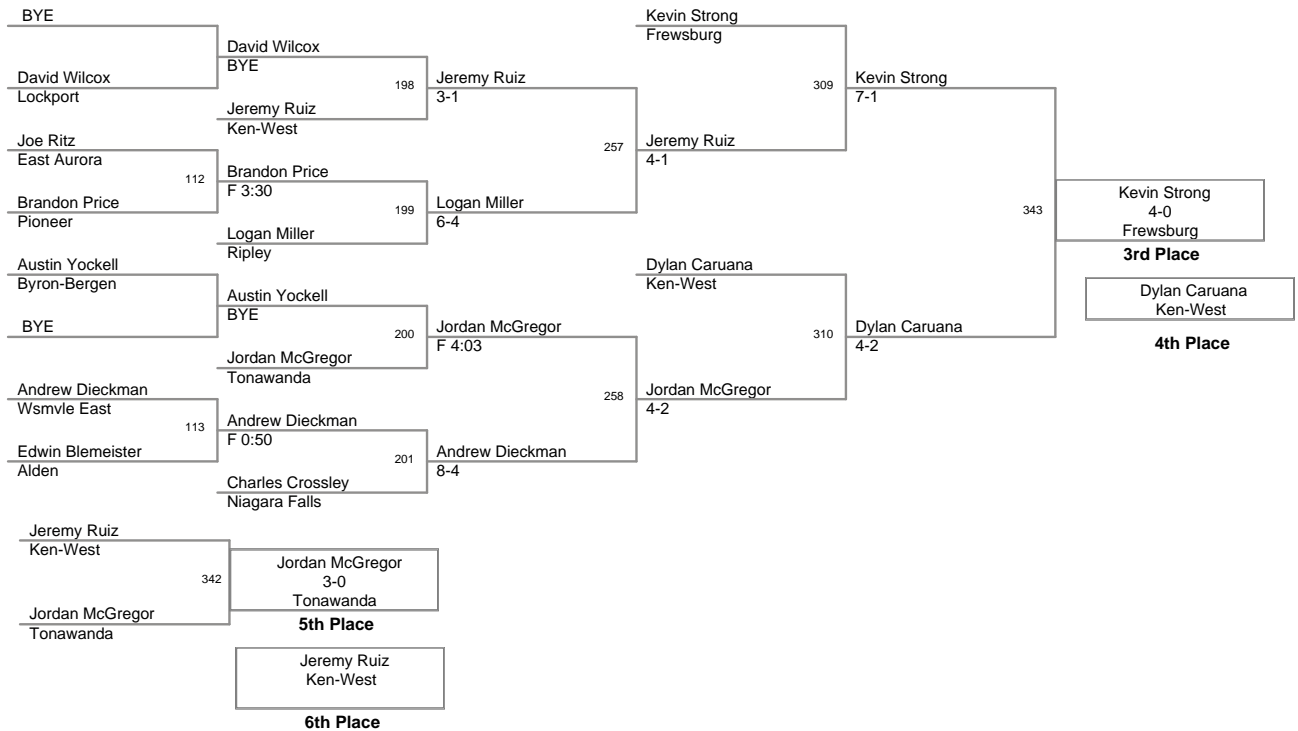

35th Annual Sweet Home Tournament

5th PLACE results:

96 Lbs: Warren Oderkirk, Byron-Bergen DEC Jack Geary, Iroquois 7-5
103 Lbs: Jemone Carter, Niagara Falls FALL Brad Lancaster, Pioneer F 1:45
112 Lbs: Ivan Cruz, Lockport DEC Ron Duguay, Ken-West 5-3
119 Lbs: Jordan McGregor, Tonawanda DEC Jeremy Ruiz, Ken-West 3-0
125 Lbs: David Stoner, East Aurora MAJOR Evan Watson, Southwestern 16-5
130 Lbs: Mike Feeney, Lockport DEC Mike Calvello, Niagara Falls 8-1
135 Lbs: Josh Martin, Newfane MED Myquann Pringle, Niagara Falls Med Forf
140 Lbs: Brandon Hassenboehler, Alden DEC Jeremy Lilga, Eden 3-0
145 Lbs: Sean Cunningham, Amherst DEC Steve Lakes, Newfane 6-1
152 Lbs: Kevin Florio, Newfane DEC Jon Levchuck, Byron-Bergen 9-2
160 Lbs: Zach Nuhn, Lockport DEC James Delucas, Newfane 6-0
171 Lbs: C.J. Ralyea, Lockport DEC Cory Mitchum, Sweet Home 6-5
189 Lbs: Brian Rice, Amherst DEC Monolito Herter, Alden 7-5
215 Lbs: Will Kelly, Wsmvle East FALL Billy Gee, Niagara Falls F 4:32
285 Lbs: AJ Mussachio, Wsmvle East MED Jake Summers, Newfane Med Forf

96 Lbs

103 Lbs

112 Lbs

119 Lbs

125 Lbs

130 Lbs

135 Lbs

140 Lbs