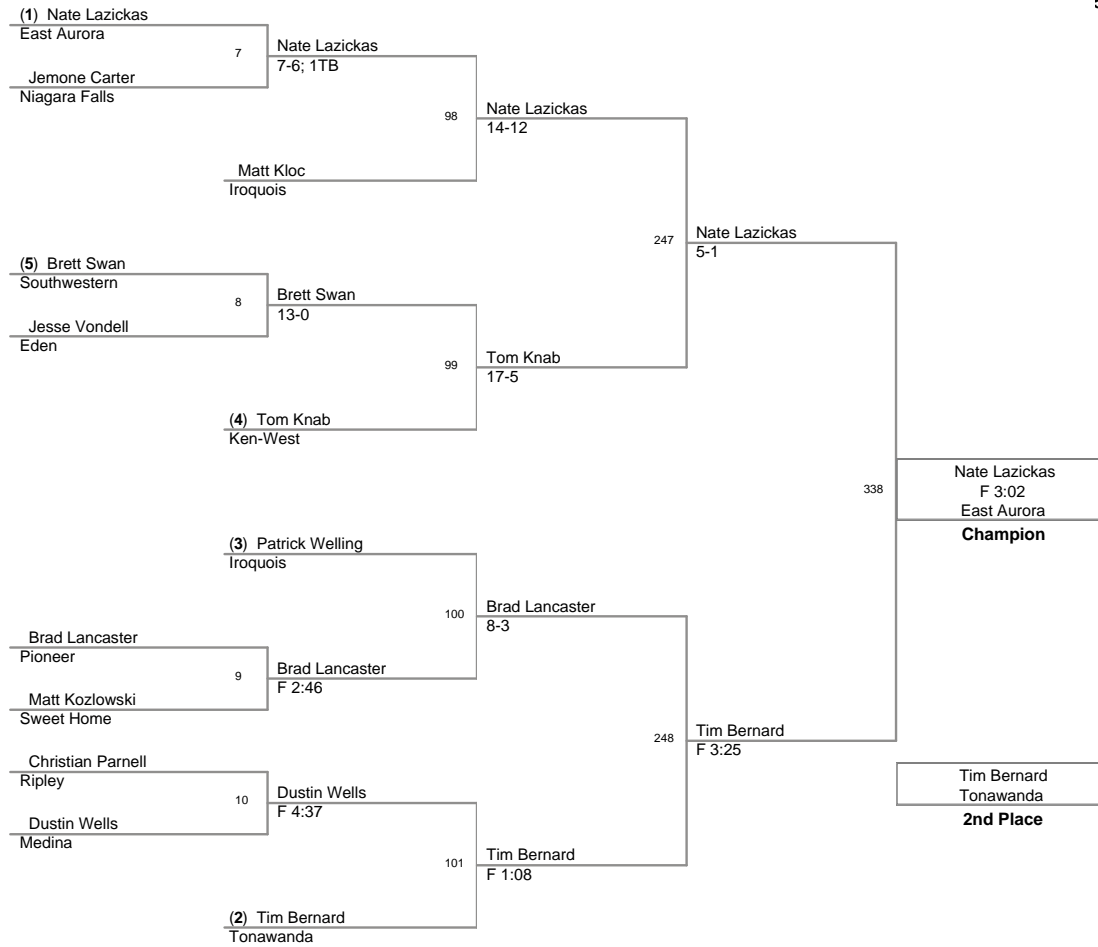

35th Annual Sweet Home Tournament

5th PLACE results:

96 Lbs: Warren Oderkirk, Byron-Bergen DEC Jack Geary, Iroquois 7-5
103 Lbs: Jemone Carter, Niagara Falls FALL Brad Lancaster, Pioneer F 1:45
112 Lbs: Ivan Cruz, Lockport DEC Ron Duguay, Ken-West 5-3
119 Lbs: Jordan McGregor, Tonawanda DEC Jeremy Ruiz, Ken-West 3-0
125 Lbs: David Stoner, East Aurora MAJOR Evan Watson, Southwestern 16-5
130 Lbs: Mike Feeney, Lockport DEC Mike Calvello, Niagara Falls 8-1
135 Lbs: Josh Martin, Newfane MED Myquann Pringle, Niagara Falls Med Forf
140 Lbs: Brandon Hassenboehler, Alden DEC Jeremy Lilga, Eden 3-0
145 Lbs: Sean Cunningham, Amherst DEC Steve Lakes, Newfane 6-1
152 Lbs: Kevin Florio, Newfane DEC Jon Levchuck, Byron-Bergen 9-2
160 Lbs: Zach Nuhn, Lockport DEC James Delucas, Newfane 6-0
171 Lbs: C.J. Ralyea, Lockport DEC Cory Mitchum, Sweet Home 6-5
189 Lbs: Brian Rice, Amherst DEC Monolito Herter, Alden 7-5
215 Lbs: Will Kelly, Wsmvle East FALL Billy Gee, Niagara Falls F 4:32
285 Lbs: AJ Mussachio, Wsmvle East MED Jake Summers, Newfane Med Forf

96 Lbs

103 Lbs

112 Lbs

119 Lbs

125 Lbs

130 Lbs

135 Lbs

140 Lbs