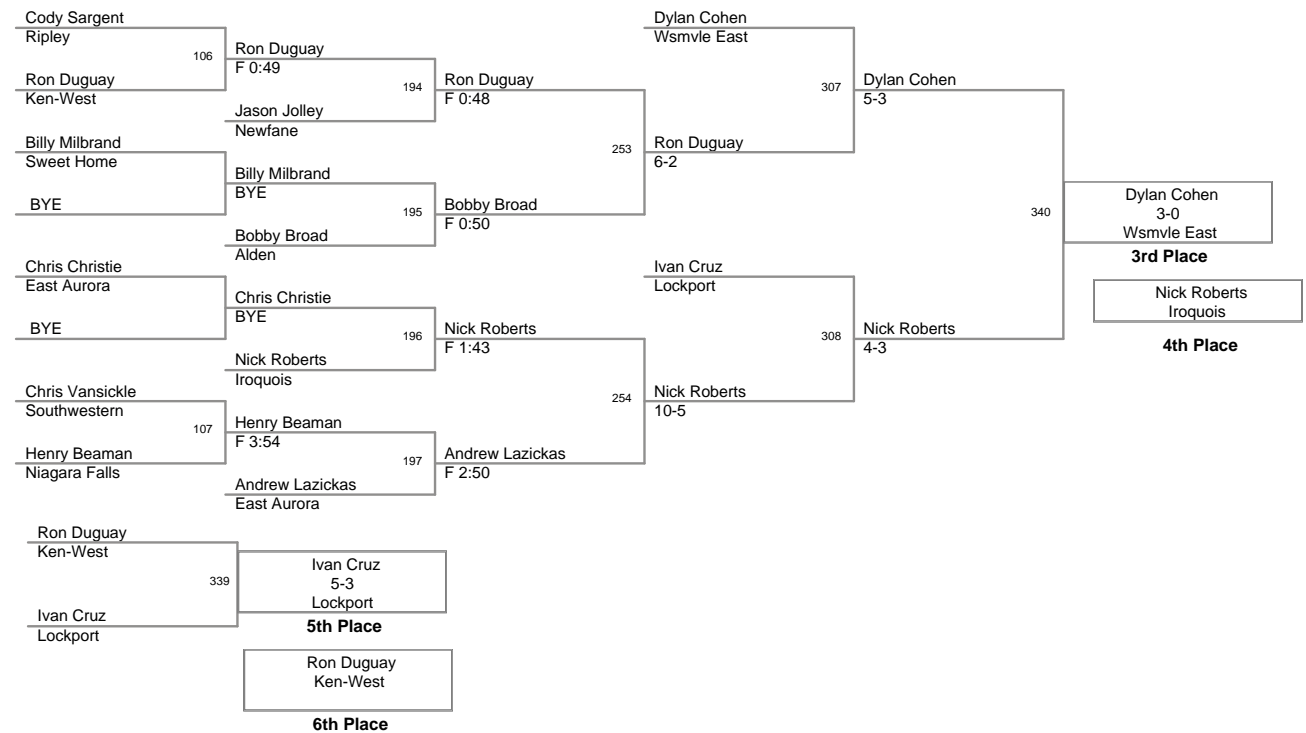

35th Annual Sweet Home Tournament

5th PLACE results:

96 Lbs: Warren Oderkirk, Byron-Bergen DEC Jack Geary, Iroquois 7-5
103 Lbs: Jemone Carter, Niagara Falls FALL Brad Lancaster, Pioneer F 1:45
112 Lbs: Ivan Cruz, Lockport DEC Ron Duguay, Ken-West 5-3
119 Lbs: Jordan McGregor, Tonawanda DEC Jeremy Ruiz, Ken-West 3-0
125 Lbs: David Stoner, East Aurora MAJOR Evan Watson, Southwestern 16-5
130 Lbs: Mike Feeney, Lockport DEC Mike Calvello, Niagara Falls 8-1
135 Lbs: Josh Martin, Newfane MED Myquann Pringle, Niagara Falls Med Forf
140 Lbs: Brandon Hassenboehler, Alden DEC Jeremy Lilga, Eden 3-0
145 Lbs: Sean Cunningham, Amherst DEC Steve Lakes, Newfane 6-1
152 Lbs: Kevin Florio, Newfane DEC Jon Levchuck, Byron-Bergen 9-2
160 Lbs: Zach Nuhn, Lockport DEC James Delucas, Newfane 6-0
171 Lbs: C.J. Ralyea, Lockport DEC Cory Mitchum, Sweet Home 6-5
189 Lbs: Brian Rice, Amherst DEC Monolito Herter, Alden 7-5
215 Lbs: Will Kelly, Wsmvle East FALL Billy Gee, Niagara Falls F 4:32
285 Lbs: AJ Mussachio, Wsmvle East MED Jake Summers, Newfane Med Forf

96 Lbs

103 Lbs

112 Lbs

119 Lbs

125 Lbs

130 Lbs

135 Lbs

140 Lbs