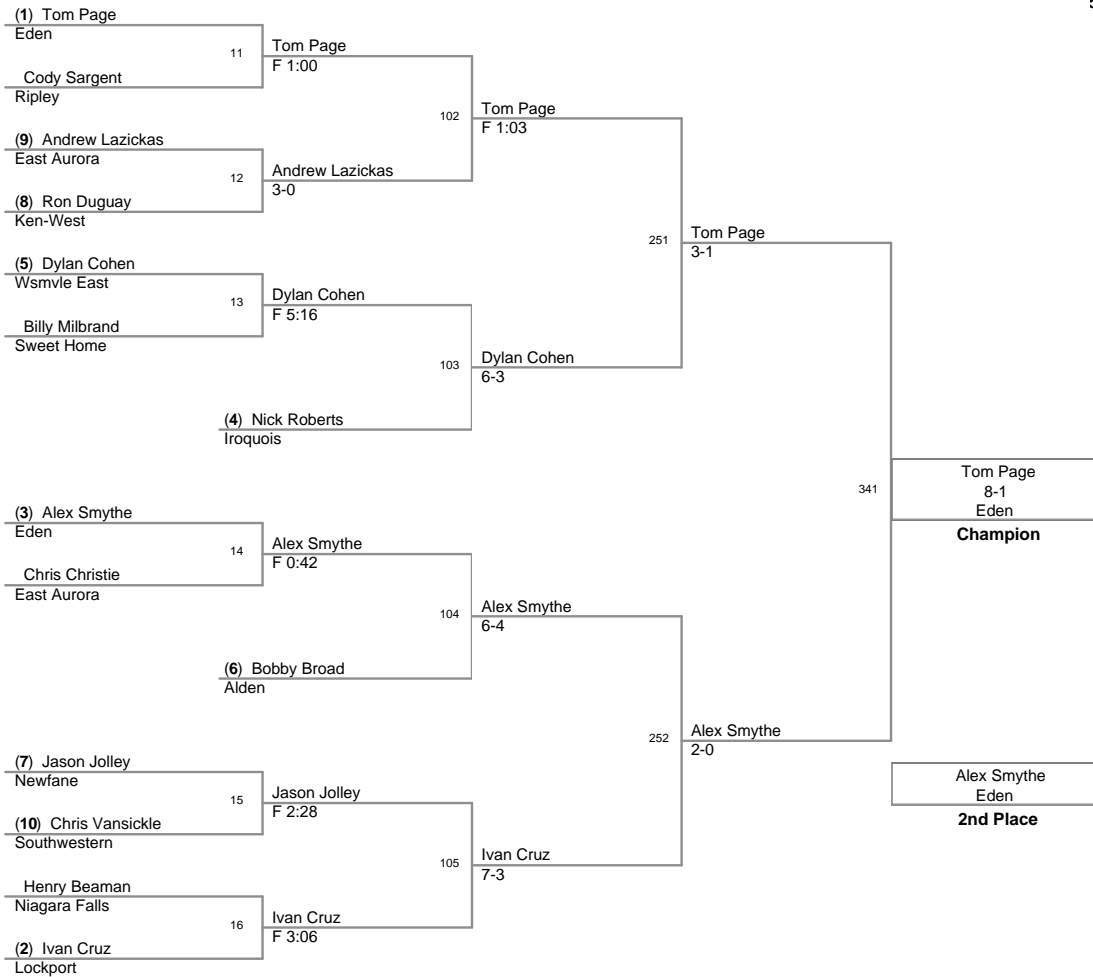

35th Annual Sweet Home Tournament

5th PLACE results:

96 Lbs: Warren Oderkirk, Byron-Bergen DEC Jack Geary, Iroquois 7-5
103 Lbs: Jemone Carter, Niagara Falls FALL Brad Lancaster, Pioneer F 1:45
112 Lbs: Ivan Cruz, Lockport DEC Ron Duguay, Ken-West 5-3
119 Lbs: Jordan McGregor, Tonawanda DEC Jeremy Ruiz, Ken-West 3-0
125 Lbs: David Stoner, East Aurora MAJOR Evan Watson, Southwestern 16-5
130 Lbs: Mike Feeney, Lockport DEC Mike Calvello, Niagara Falls 8-1
135 Lbs: Josh Martin, Newfane MED Myquann Pringle, Niagara Falls Med Forf
140 Lbs: Brandon Hassenboehler, Alden DEC Jeremy Lilga, Eden 3-0
145 Lbs: Sean Cunningham, Amherst DEC Steve Lakes, Newfane 6-1
152 Lbs: Kevin Florio, Newfane DEC Jon Levchuck, Byron-Bergen 9-2
160 Lbs: Zach Nuhn, Lockport DEC James Delucas, Newfane 6-0
171 Lbs: C.J. Ralyea, Lockport DEC Cory Mitchum, Sweet Home 6-5
189 Lbs: Brian Rice, Amherst DEC Monolito Herter, Alden 7-5
215 Lbs: Will Kelly, Wsmvle East FALL Billy Gee, Niagara Falls F 4:32
285 Lbs: AJ Mussachio, Wsmvle East MED Jake Summers, Newfane Med Forf

96 Lbs

103 Lbs

112 Lbs

119 Lbs

125 Lbs

130 Lbs

135 Lbs

140 Lbs