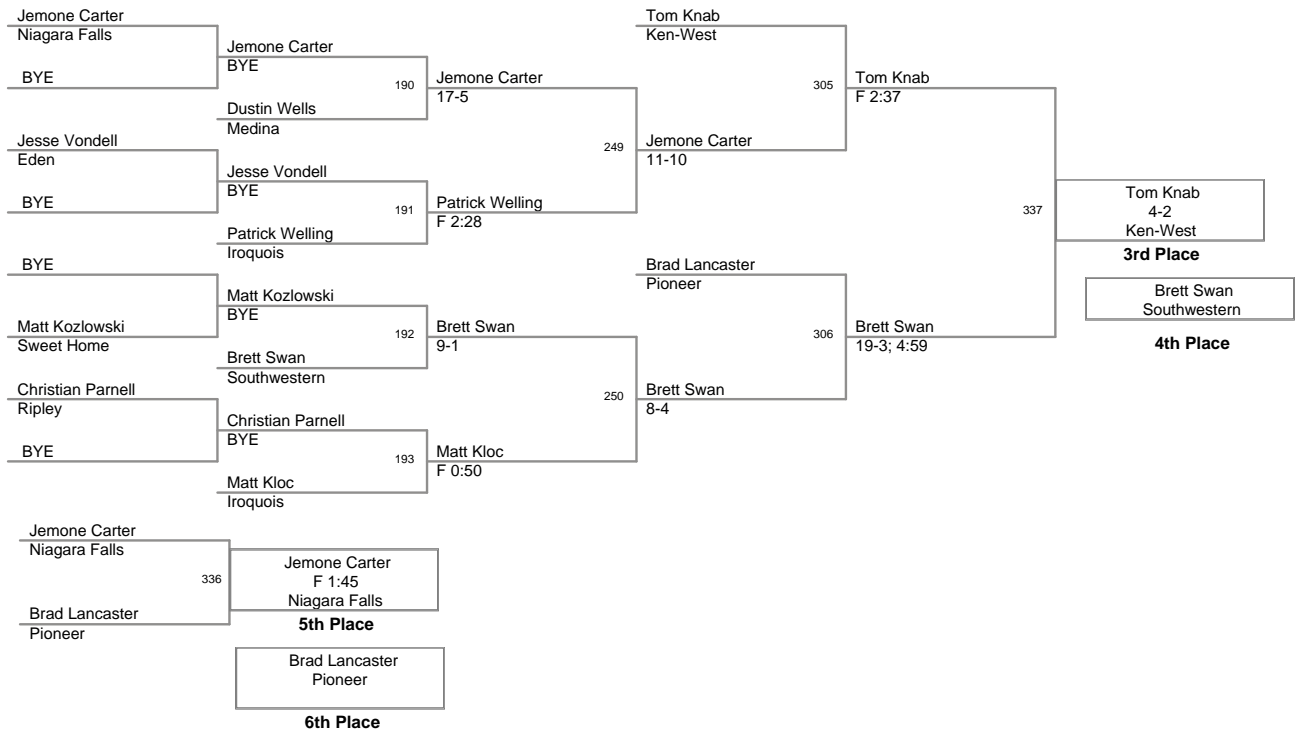

35th Annual Sweet Home Tournament

5th PLACE results:

96 Lbs: Warren Oderkirk, Byron-Bergen DEC Jack Geary, Iroquois 7-5
103 Lbs: Jemone Carter, Niagara Falls FALL Brad Lancaster, Pioneer F 1:45
112 Lbs: Ivan Cruz, Lockport DEC Ron Duguay, Ken-West 5-3
119 Lbs: Jordan McGregor, Tonawanda DEC Jeremy Ruiz, Ken-West 3-0
125 Lbs: David Stoner, East Aurora MAJOR Evan Watson, Southwestern 16-5
130 Lbs: Mike Feeney, Lockport DEC Mike Calvello, Niagara Falls 8-1
135 Lbs: Josh Martin, Newfane MED Myquann Pringle, Niagara Falls Med Forf
140 Lbs: Brandon Hassenboehler, Alden DEC Jeremy Lilga, Eden 3-0
145 Lbs: Sean Cunningham, Amherst DEC Steve Lakes, Newfane 6-1
152 Lbs: Kevin Florio, Newfane DEC Jon Levchuck, Byron-Bergen 9-2
160 Lbs: Zach Nuhn, Lockport DEC James Delucas, Newfane 6-0
171 Lbs: C.J. Ralyea, Lockport DEC Cory Mitchum, Sweet Home 6-5
189 Lbs: Brian Rice, Amherst DEC Monolito Herter, Alden 7-5
215 Lbs: Will Kelly, Wsmvle East FALL Billy Gee, Niagara Falls F 4:32
285 Lbs: AJ Mussachio, Wsmvle East MED Jake Summers, Newfane Med Forf

96 Lbs

103 Lbs

112 Lbs

119 Lbs

125 Lbs

130 Lbs

135 Lbs

140 Lbs