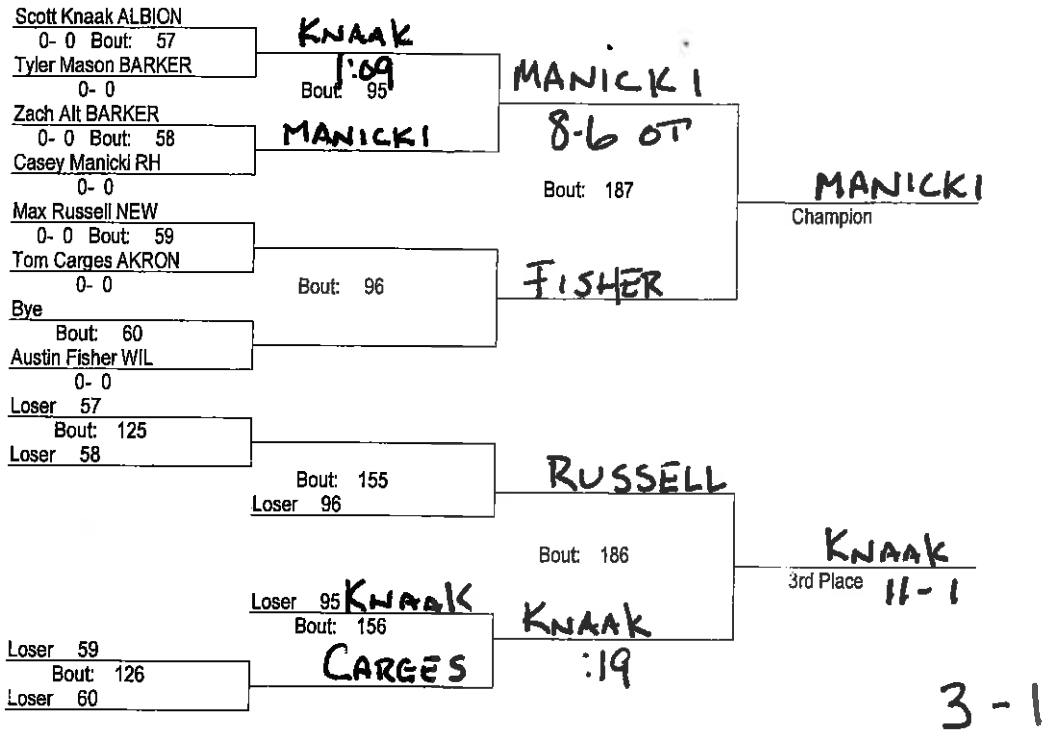

Brackets provided by James Zeliff and Keith Piccirilli.

42 Annual Niagara Orleans (copy)

1/30/2010

160

Brackets provided by James Zeliff and Keith Piccirilli.

42 Annual Niagara Orleans (copy)

1/30/2010

171