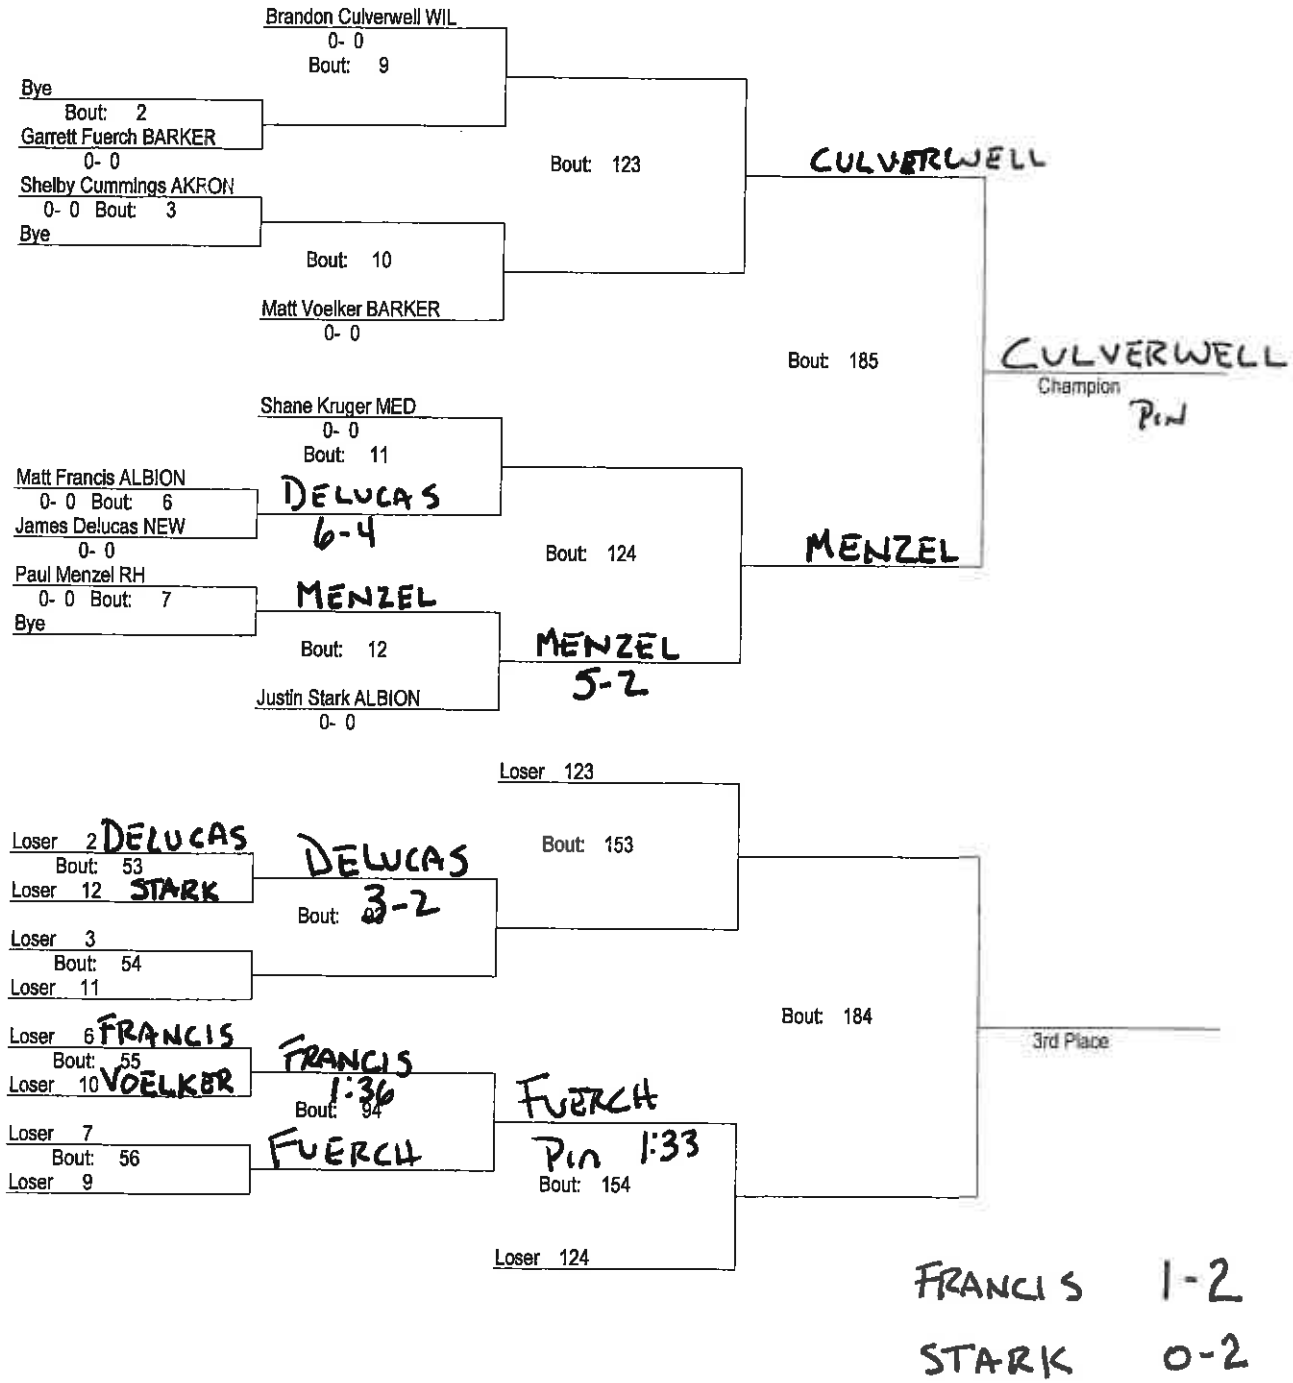

42 Annual Niagara Orleans (copy)

1/30/2010

160

Brackets provided by James Zeliff and Keith Piccirilli.