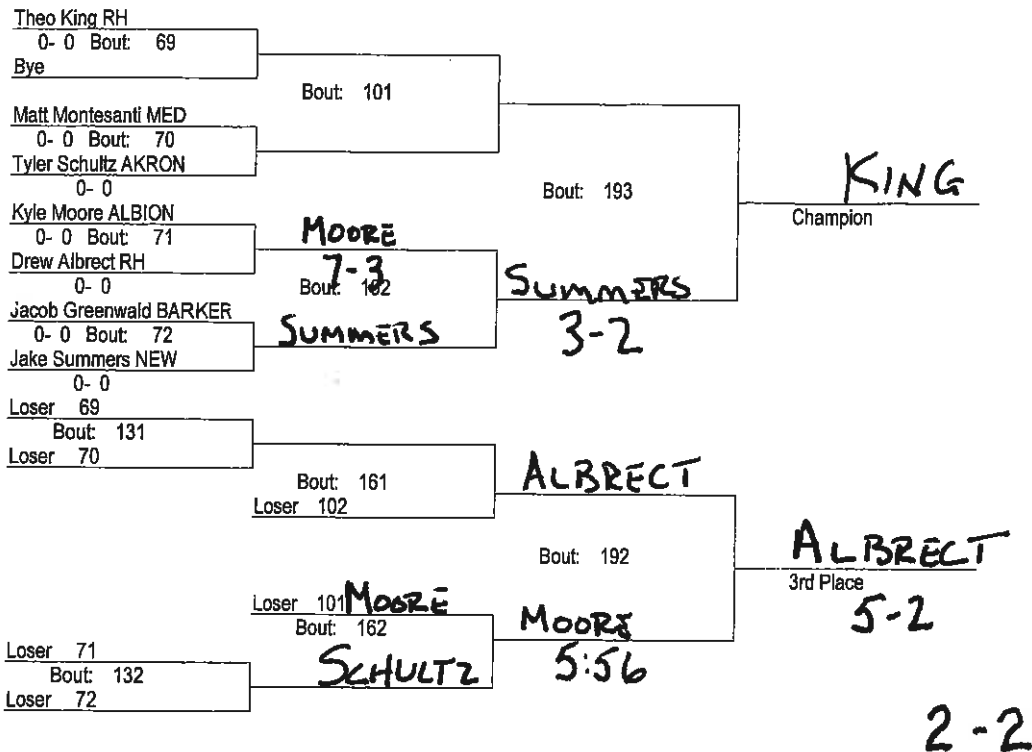

42 Annual Niagara Orleans (copy)

1/30/2010

285

Brackets provided by James Zeliff and Keith Piccirilli.