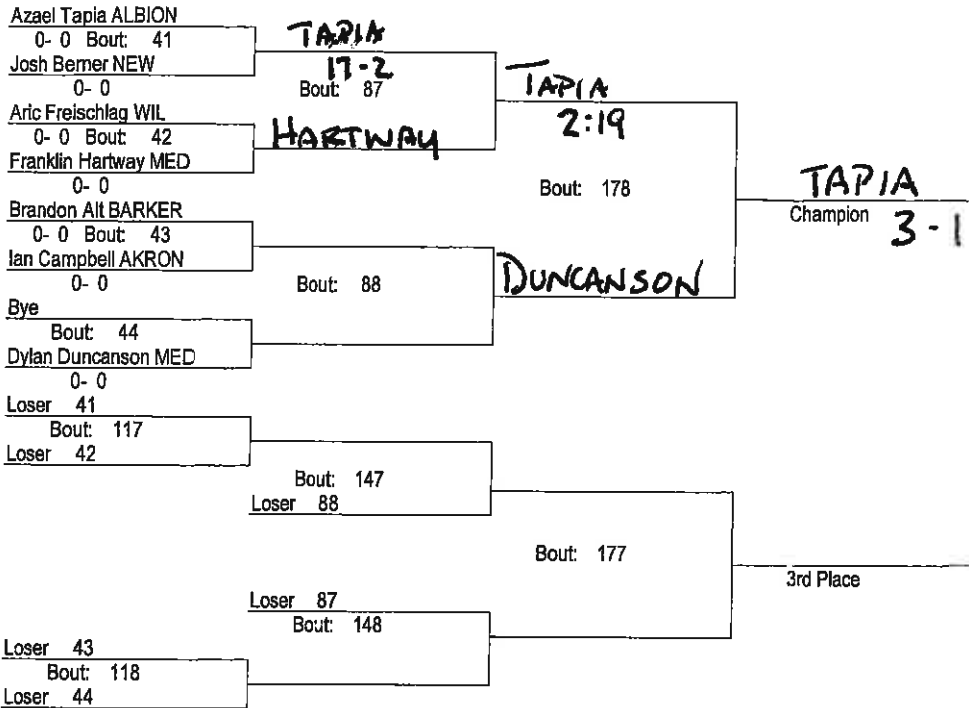

Brackets provided by James Zeliff and Keith Piccirilli.

42 Annual Niagara Orleans (copy)

1/30/2010

135

Brackets provided by James Zeliff and Keith Piccirilli.

42 Annual Niagara Orleans (copy)

1/30/2010

140