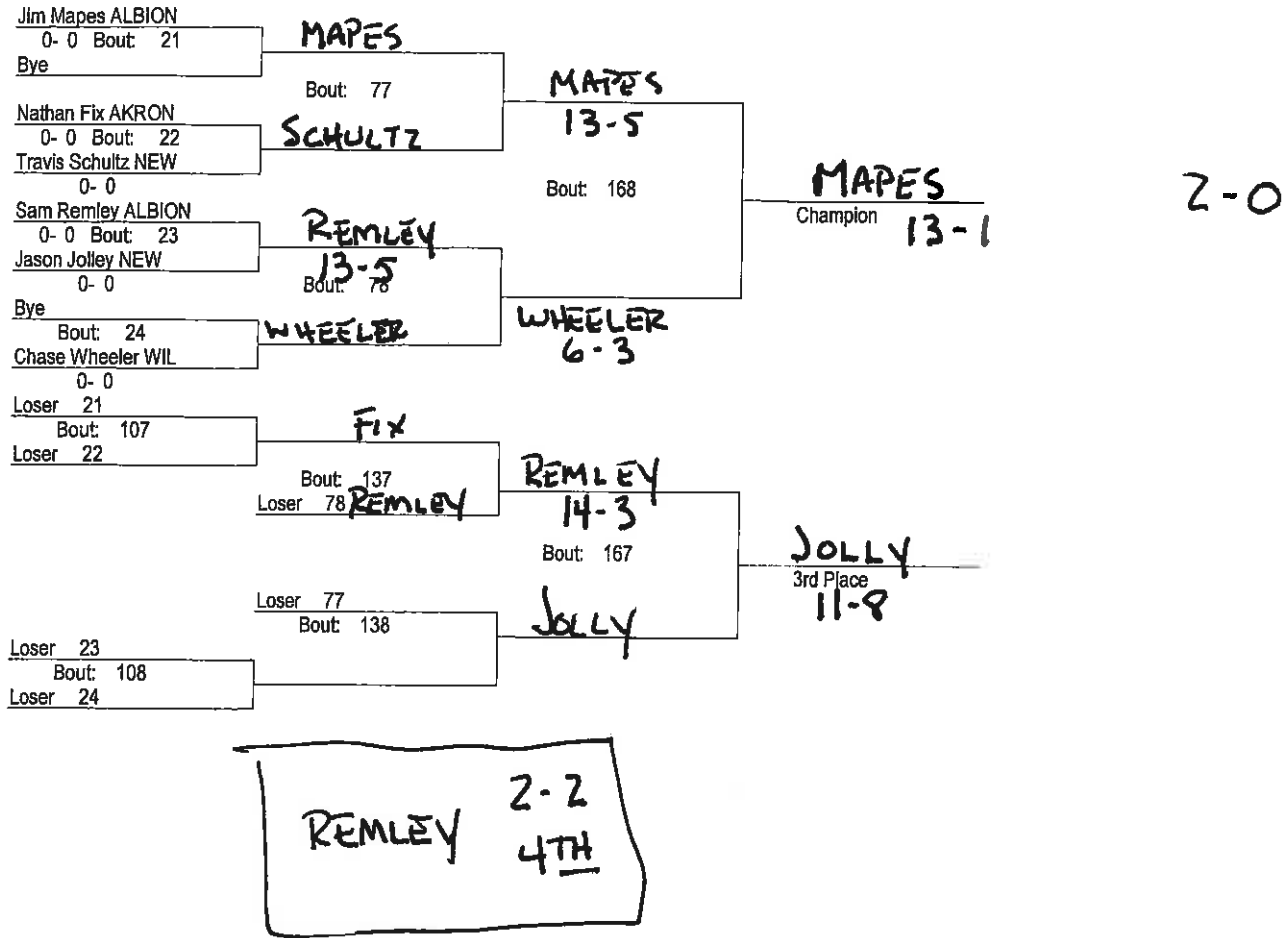

42 Annual Niagara Orleans (copy)

1/30/2010

112

Brackets provided by James Zeliff and Keith Piccirilli.