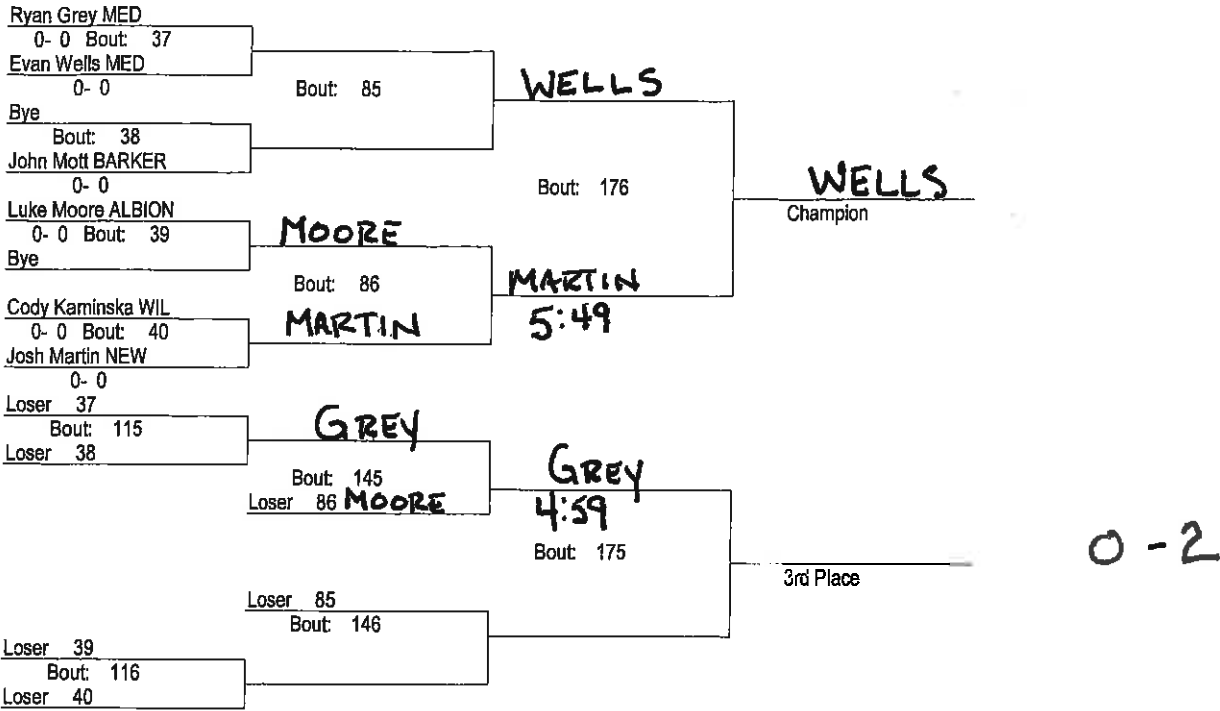

42 Annual Niagara Orleans (copy)

1/30/2010

135

Brackets provided by James Zeliff and Keith Piccirilli.