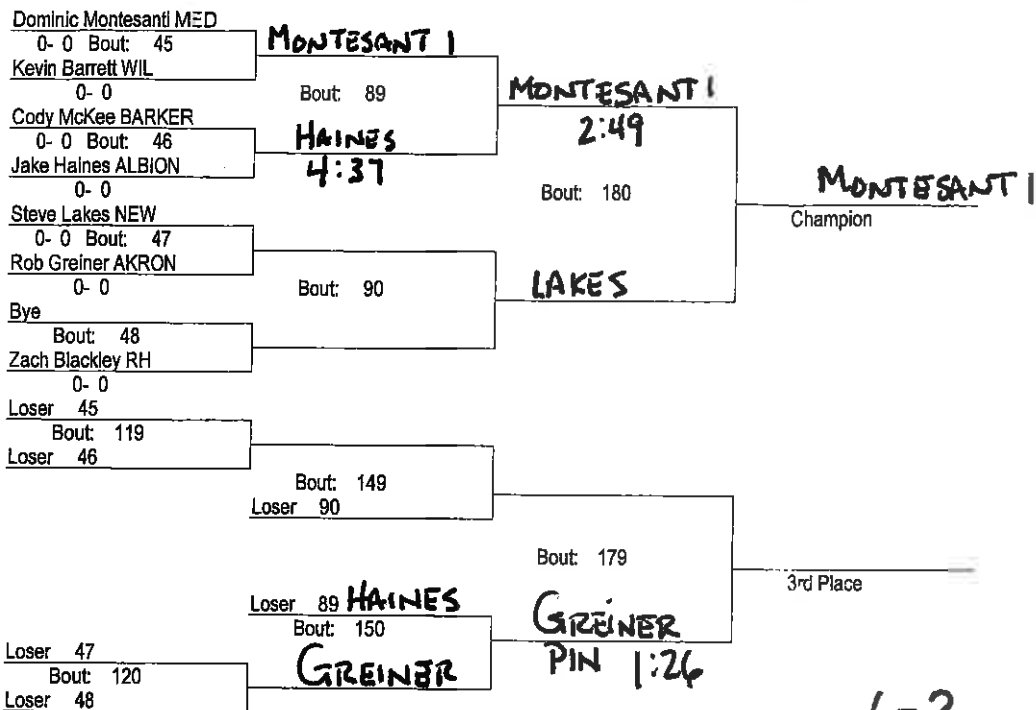

42 Annual Niagara Orleans (copy)

1/30/2010

145

Brackets provided by James Zeliff and Keith Piccirilli.