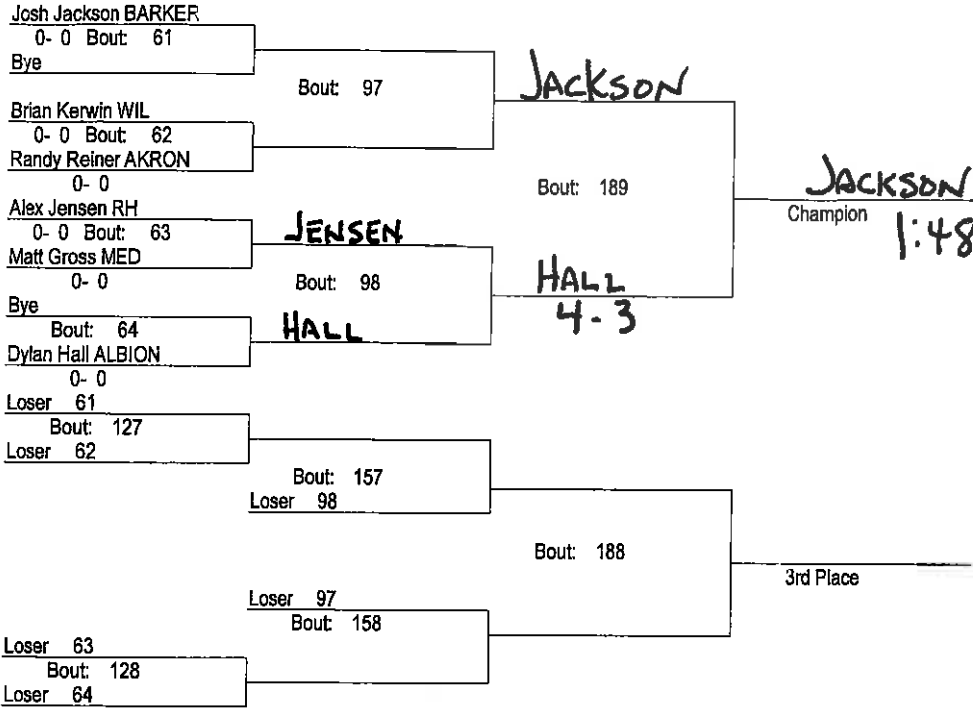

42 Annual Niagara Orleans (copy)

1/30/2010

189

Brackets provided by James Zeliff and Keith Piccirilli.