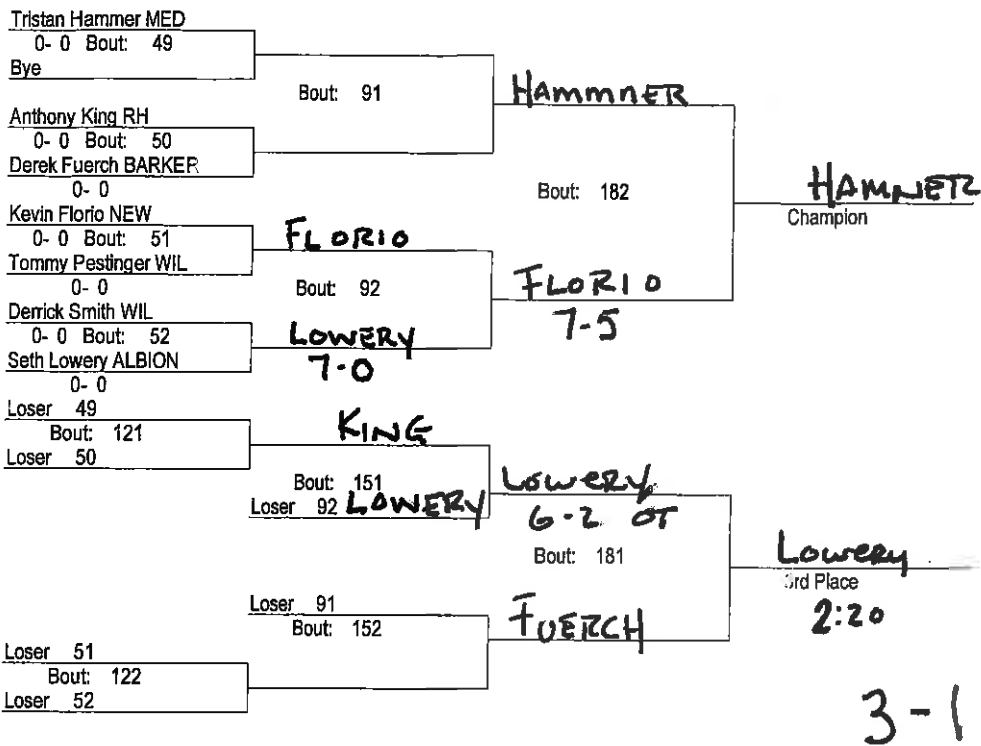

Brackets provided by James Zeliff and Keith Piccirilli.

42 Annual Niagara Orleans (copy)

1/30/2010

135

Brackets provided by James Zeliff and Keith Piccirilli.

42 Annual Niagara Orleans (copy)

1/30/2010

140

Brackets provided by James Zeliff and Keith Piccirilli.

42 Annual Niagara Orleans (copy)

1/30/2010

145

Brackets provided by James Zeliff and Keith Piccirilli.

42 Annual Niagara Orleans (copy)

1/30/2010

152

Brackets provided by James Zeliff and Keith Piccirilli.

42 Annual Niagara Orleans (copy)

1/30/2010

160

Brackets provided by James Zeliff and Keith Piccirilli.

42 Annual Niagara Orleans (copy)

1/30/2010

171