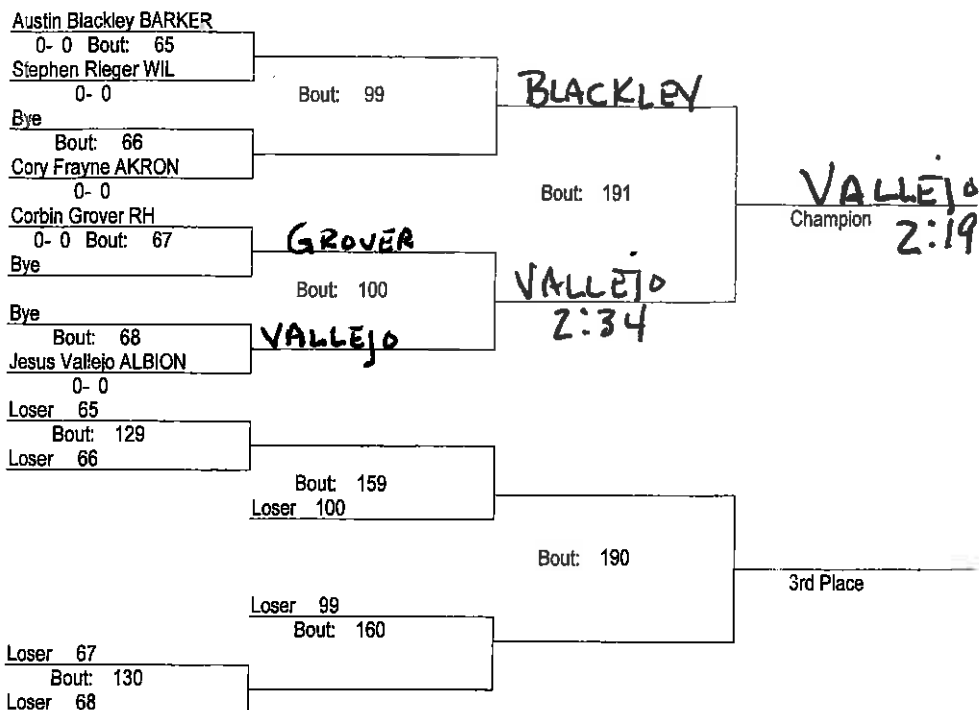

Brackets provided by James Zeliff and Keith Piccirilli.

42 Annual Niagara Orleans (copy)

1/30/2010

189

Brackets provided by James Zeliff and Keith Piccirilli.

42 Annual Niagara Orleans (copy)

1/30/2010

215