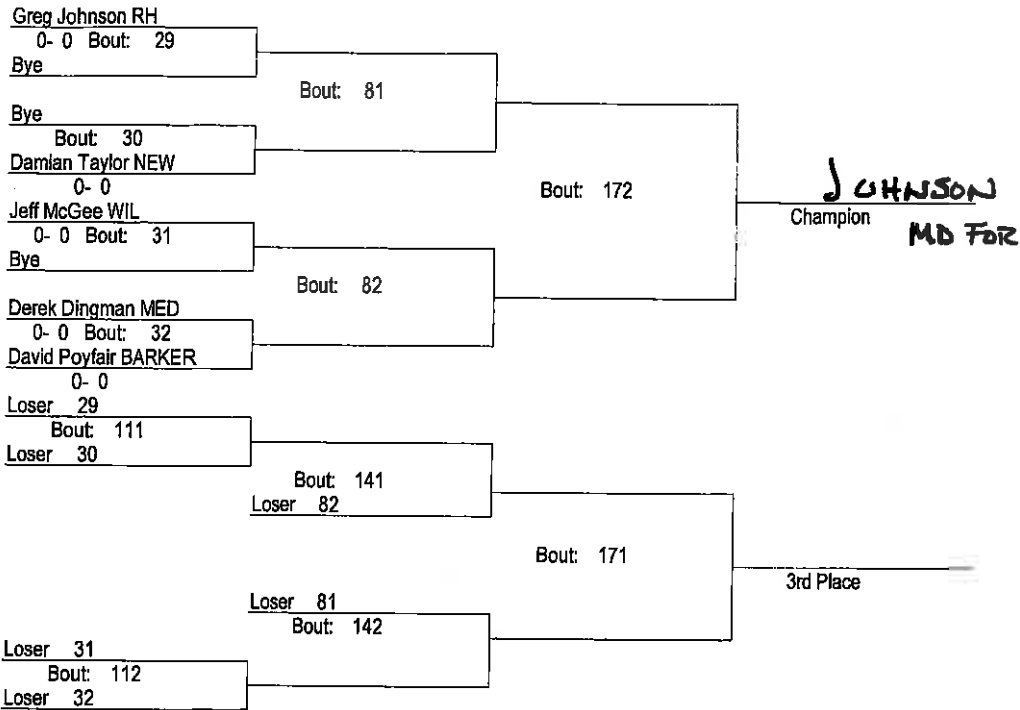

42 Annual Niagara Orleans (copy)

1/30/2010

125

Brackets provided by James Zeliff and Keith Piccirilli.