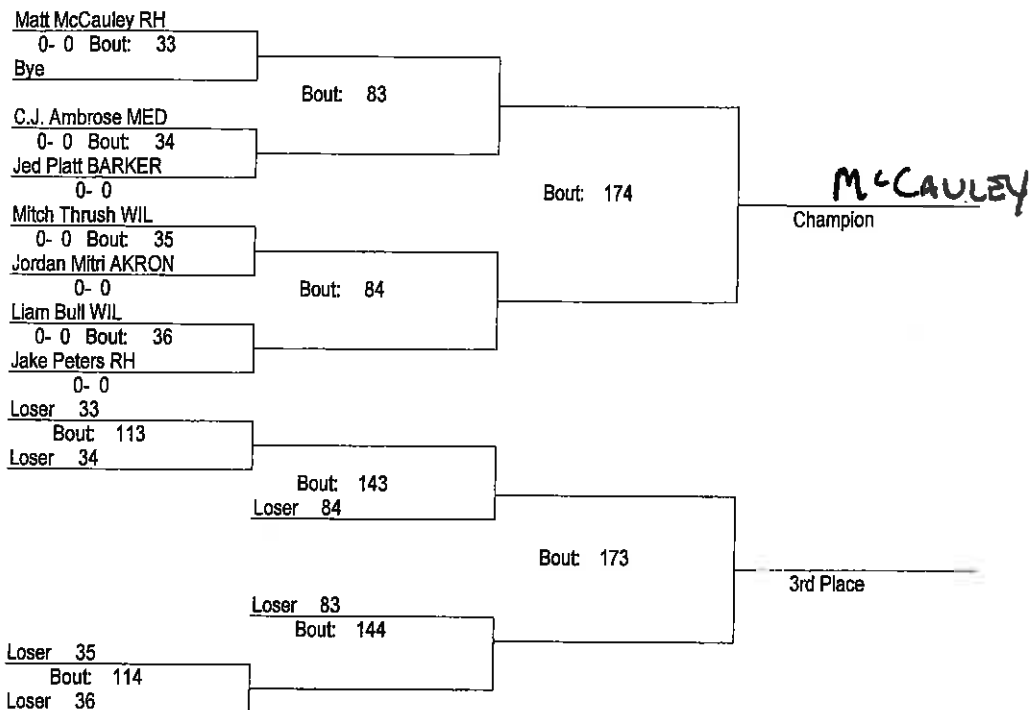

Brackets provided by James Zeliff and Keith Piccirilli.

42 Annual Niagara Orleans (copy)

1/30/2010

125

Brackets provided by James Zeliff and Keith Piccirilli.

42 Annual Niagara Orleans (copy)

1/30/2010

130