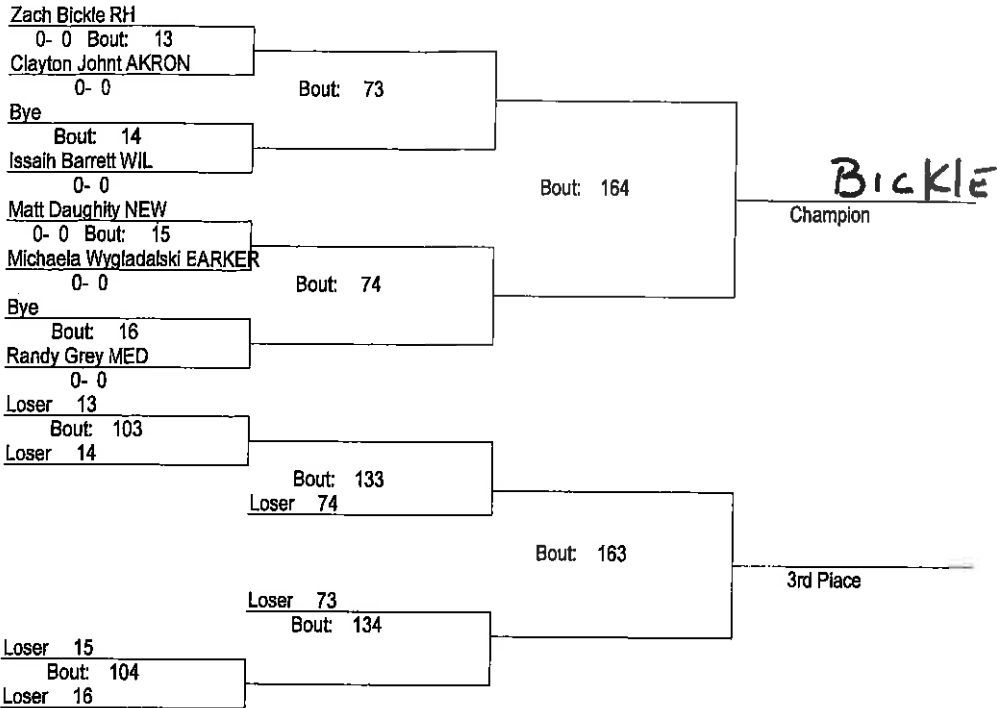

42 Annual Niagara Orleans (copy)

1/30/2010

96

16 R-H
15 AL.
12 NF
11 MED
BARK
WIL
AK

Brackets provided by James Zeliff and Keith Piccirilli.

42 Annual Niagara Orleans (copy)

1/30/2010

103