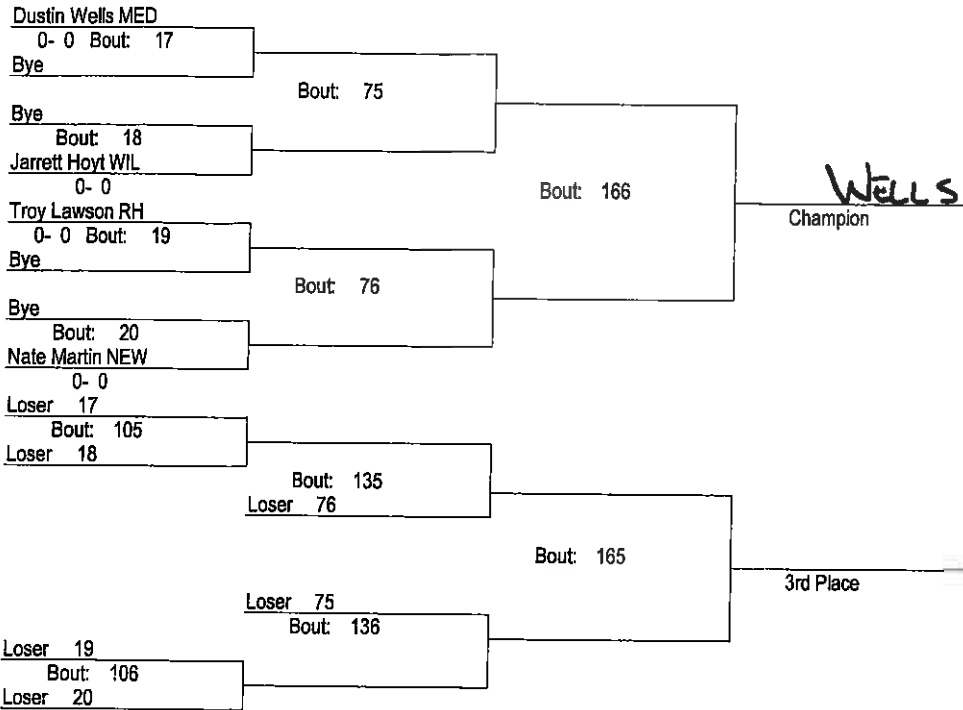

42 Annual Niagara Orleans (copy)

1/30/2010

96

16 R-H
15 AL.
12 NF
11 MED
BARK
WIL
AK

Brackets provided by James Zeliff and Keith Piccirilli.

42 Annual Niagara Orleans (copy)

1/30/2010

103