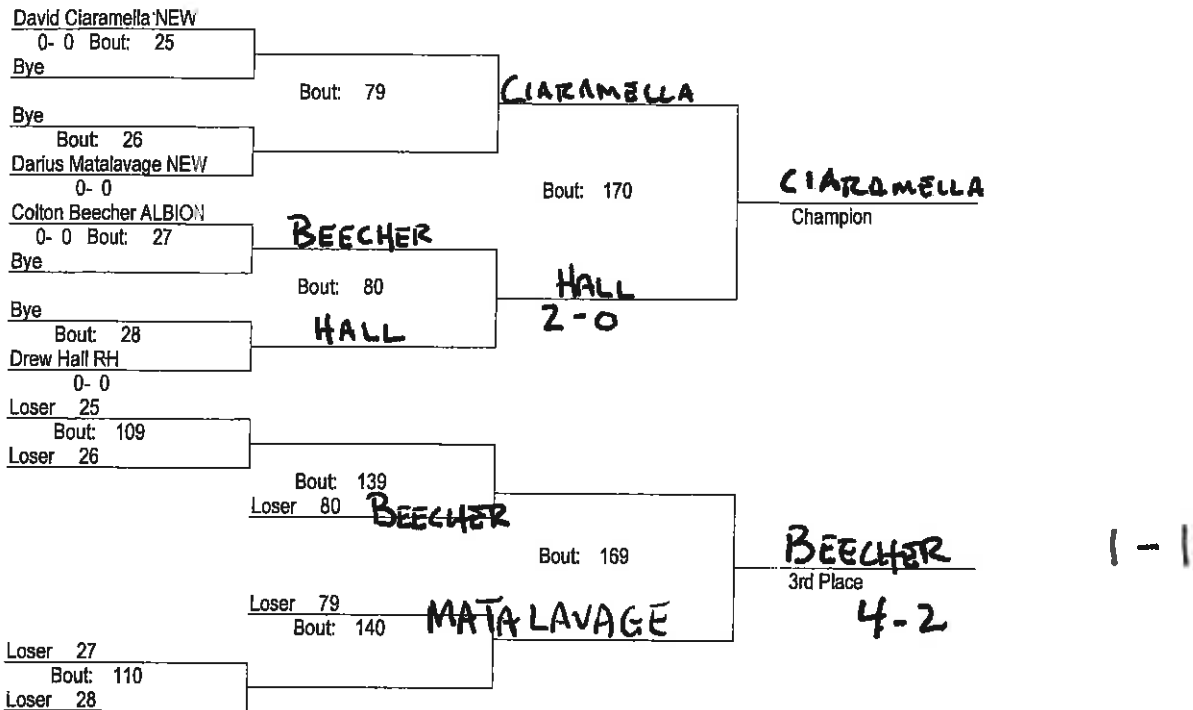

Brackets provided by James Zeliff and Keith Piccirilli.

42 Annual Niagara Orleans (copy)

1/30/2010

112

Brackets provided by James Zeliff and Keith Piccirilli.

42 Annual Niagara Orleans (copy)

1/30/2010

119