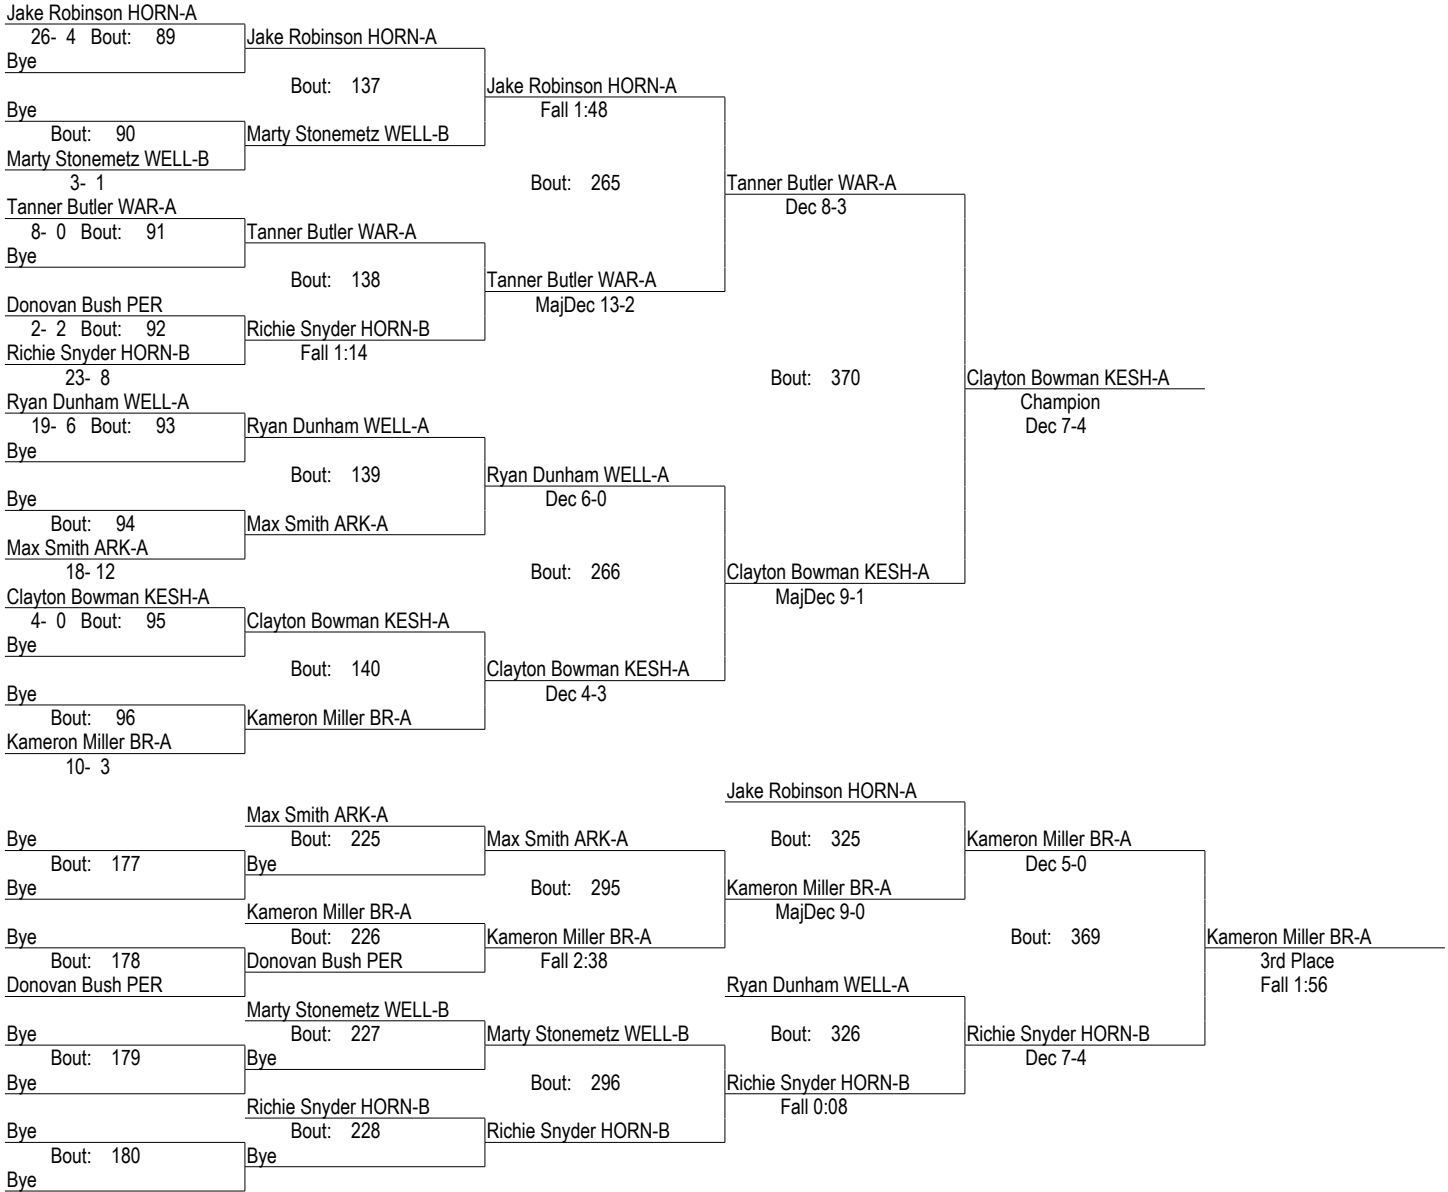

State Farm Classic

1/9/2016

170

- Place Winners -
1st Clayton Bowman KESH-A 7- 0
2nd Tanner Butler WAR-A 10- 1
3rd Kameron Miller BR-A 14- 4
4th Richie Snyder HORN-B 26- 10

- Place Winners -