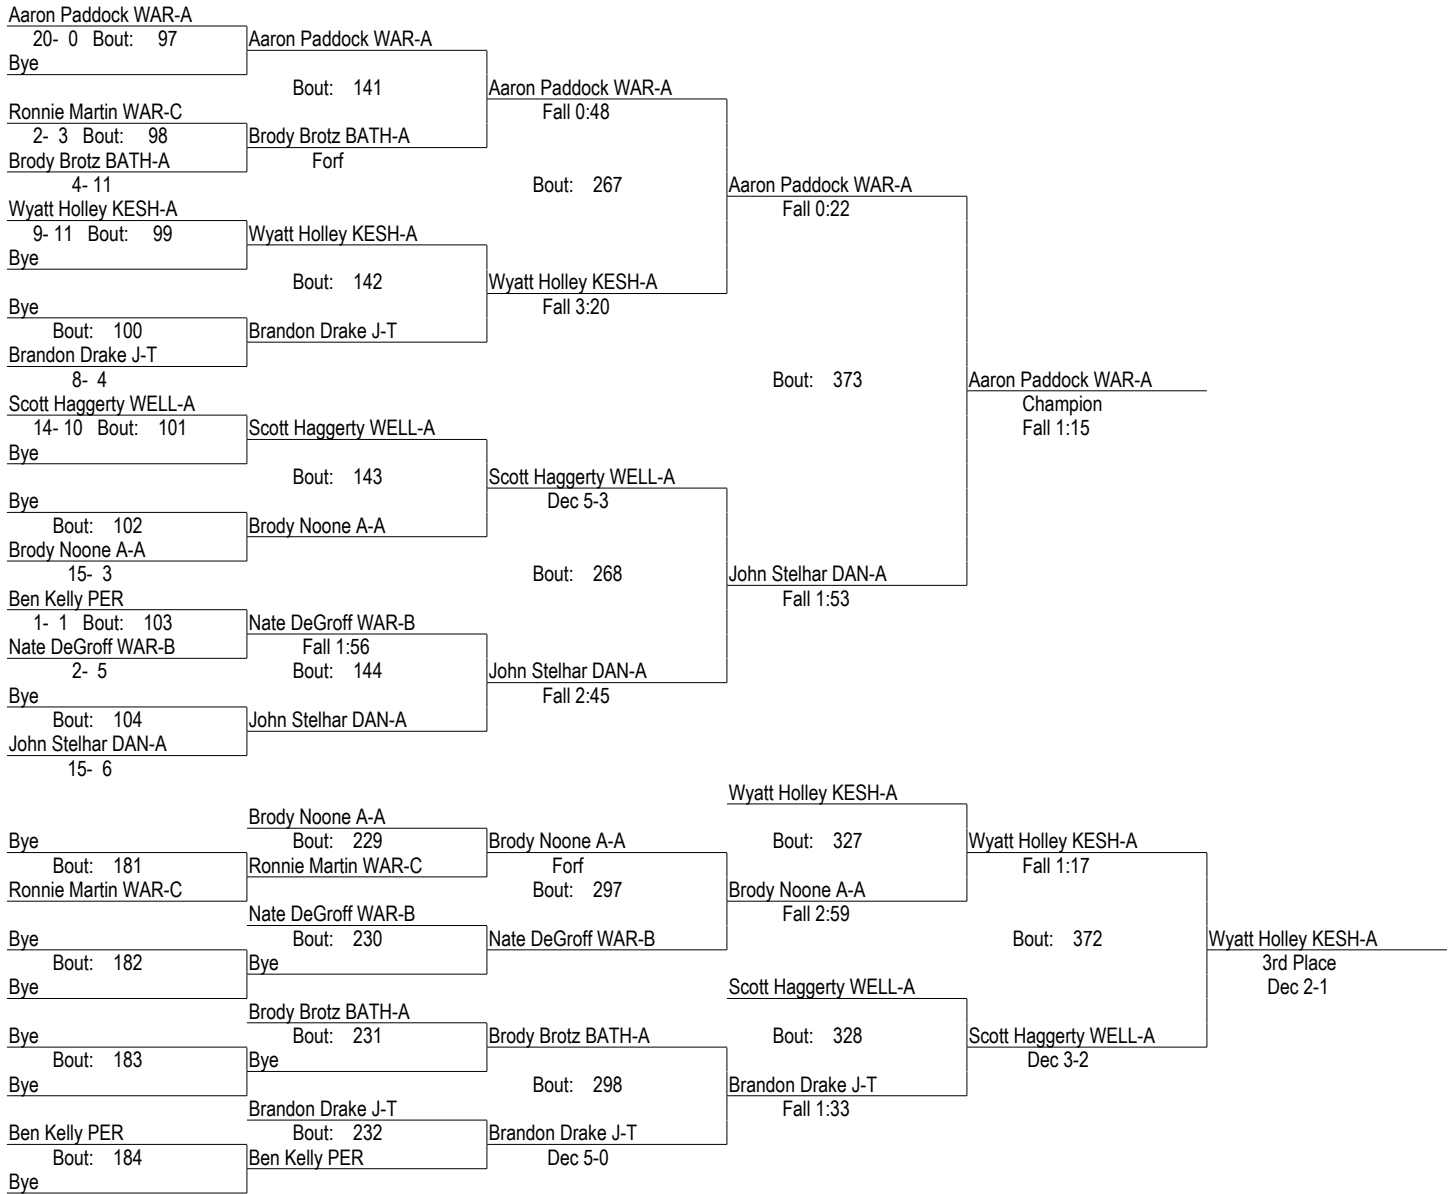

1/9/2016

170

- Place Winners -
 1st Clayton Bowman KESH-A 7- 0
 2nd Tanner Butler WAR-A 10- 1
 3rd Kameron Miller BR-A 14- 4
 4th Richie Snyder HORN-B 26- 10

- Place Winners -

State Farm Classic

1/9/2016

182