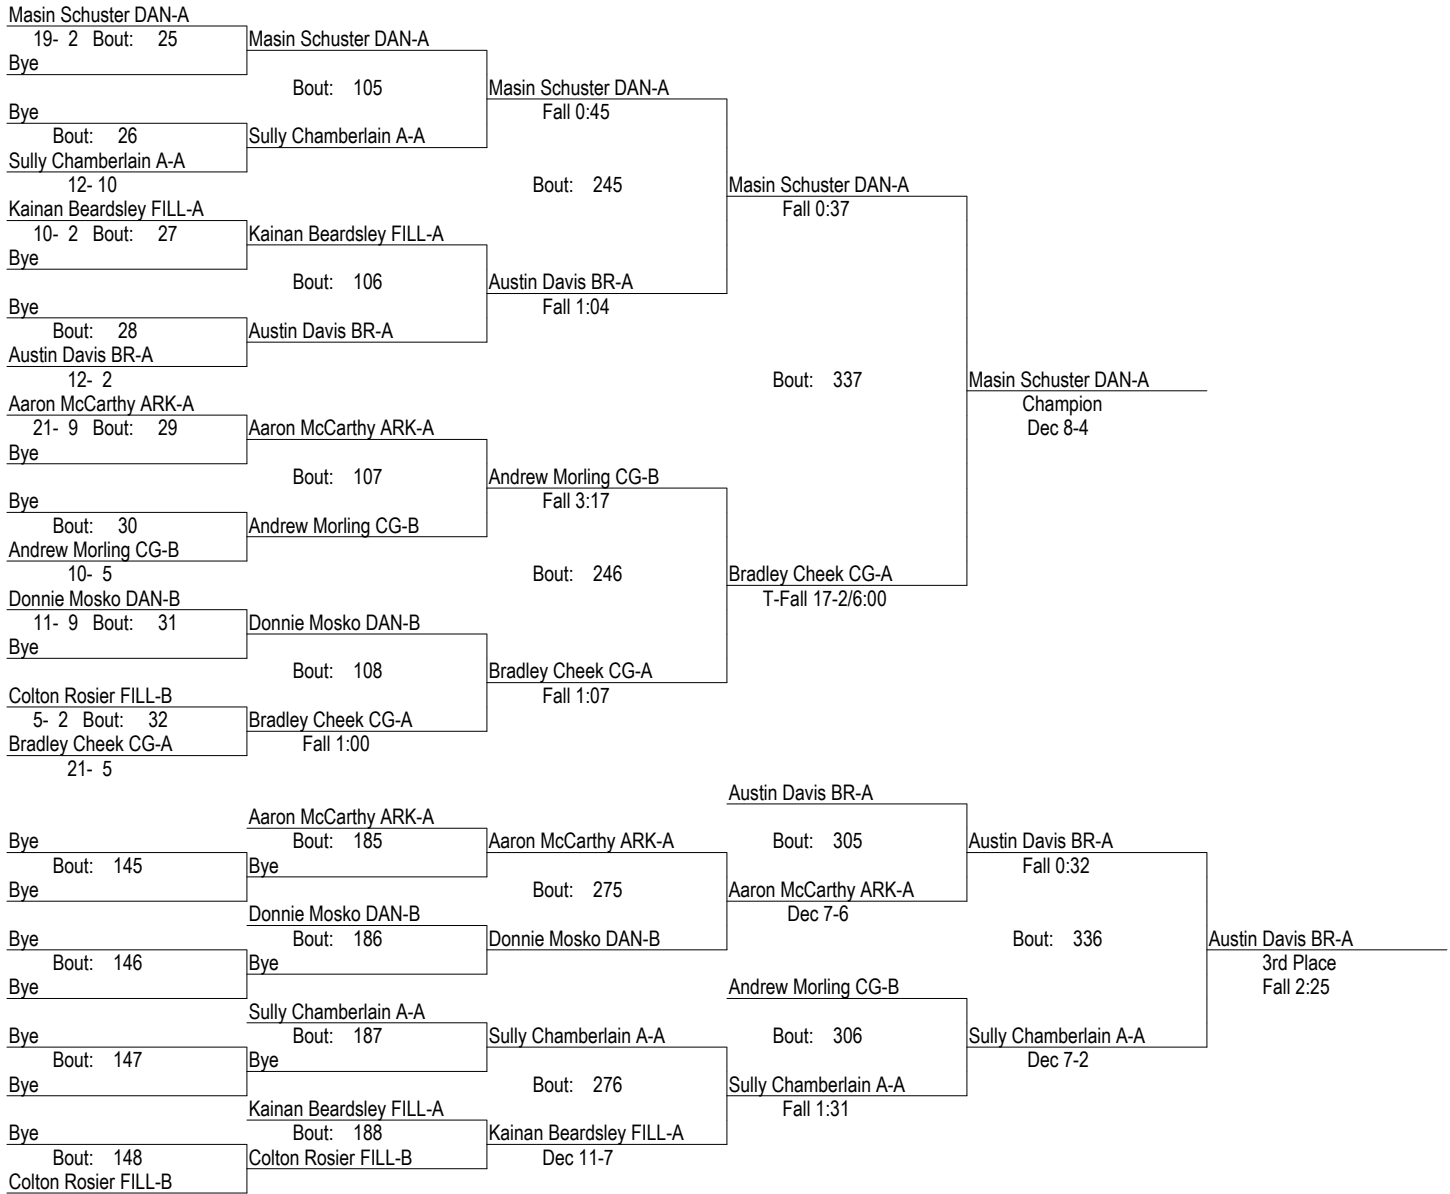

Light Weight MOW - Christopher Graham CG

Heavy Weight MOW - Aaron Paddock WAR

* Team has non-scoring wrestler

State Farm Classic

1/9/2016

99

- Place Winners -
 1st Masin Schuster DAN-A 22- 2
 2nd Bradley Cheek CG-A 24- 6
 3rd Austin Davis BR-A 15- 3
 4th Sully Chamberlain A-A 14- 12