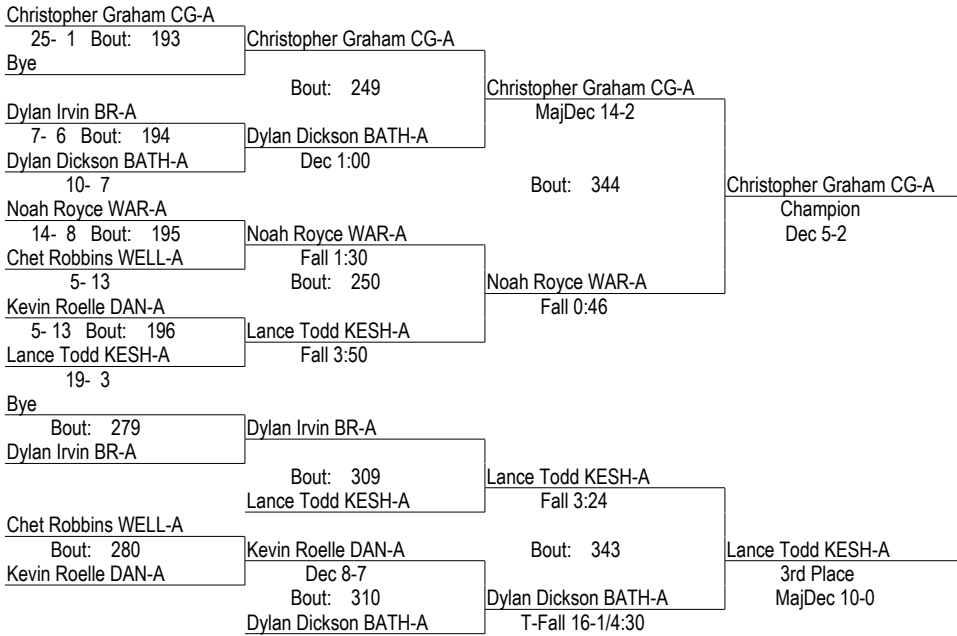

- Place Winners -

State Farm Classic

1/9/2016

106

- Place Winners -
 1st Sam Wolf WAR-A 22- 1
 2nd Gavin Porter A-A 31- 1
 3rd Colton Davis KESH-A 22- 4
 4th Cordell Potter WELL-A 19- 8

- Place Winners -

State Farm Classic

1/9/2016

113

- Place Winners -
- | | |
|-----------------------------|-------|
| 1st Christopher Graham CG-A | 27- 1 |
| 2nd Noah Royce WAR-A | 16- 9 |
| 3rd Lance Todd KESH-A | 22- 4 |
| 4th Dylan Dickson BATH-A | 12- 9 |

State Farm Classic

1/9/2016

120

- Place Winners -
 1st Kristian Miller BR-A 15- 1
 2nd Nathan Murphy WAR-A 17- 6
 3rd Zack Burdict HORN-A 28- 7
 4th Thomas Woodward CG-A 11- 9

- Place Winners -

State Farm Classic