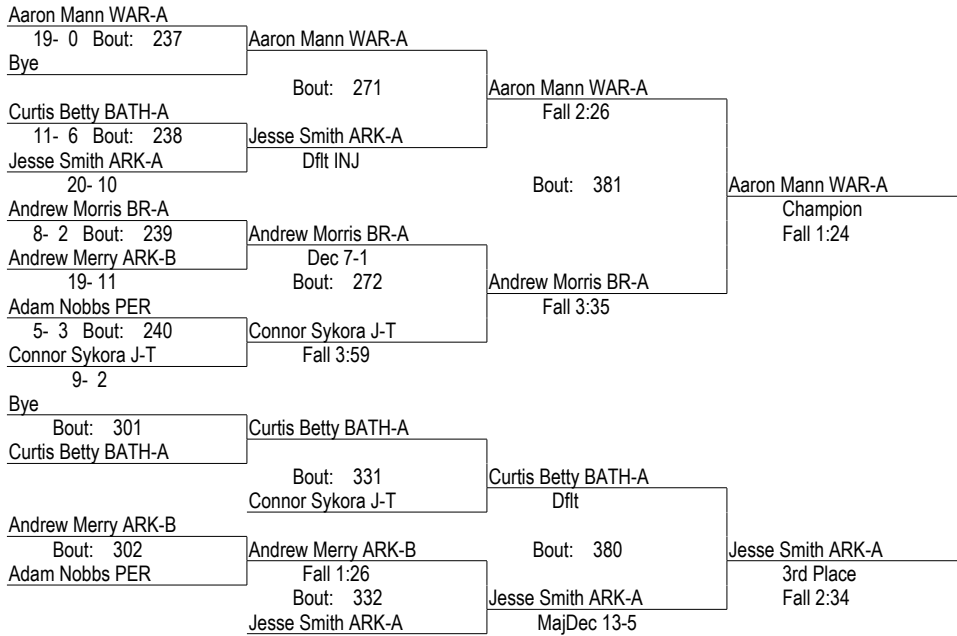

State Farm Classic

1/9/2016

220

1. Place Winners -

1st Aaron Mann WAR-A	21- 0
2nd Andrew Morris BR-A	10- 3
3rd Jesse Smith ARK-A	23- 11
4th Curtis Betty BATH-A	12- 8