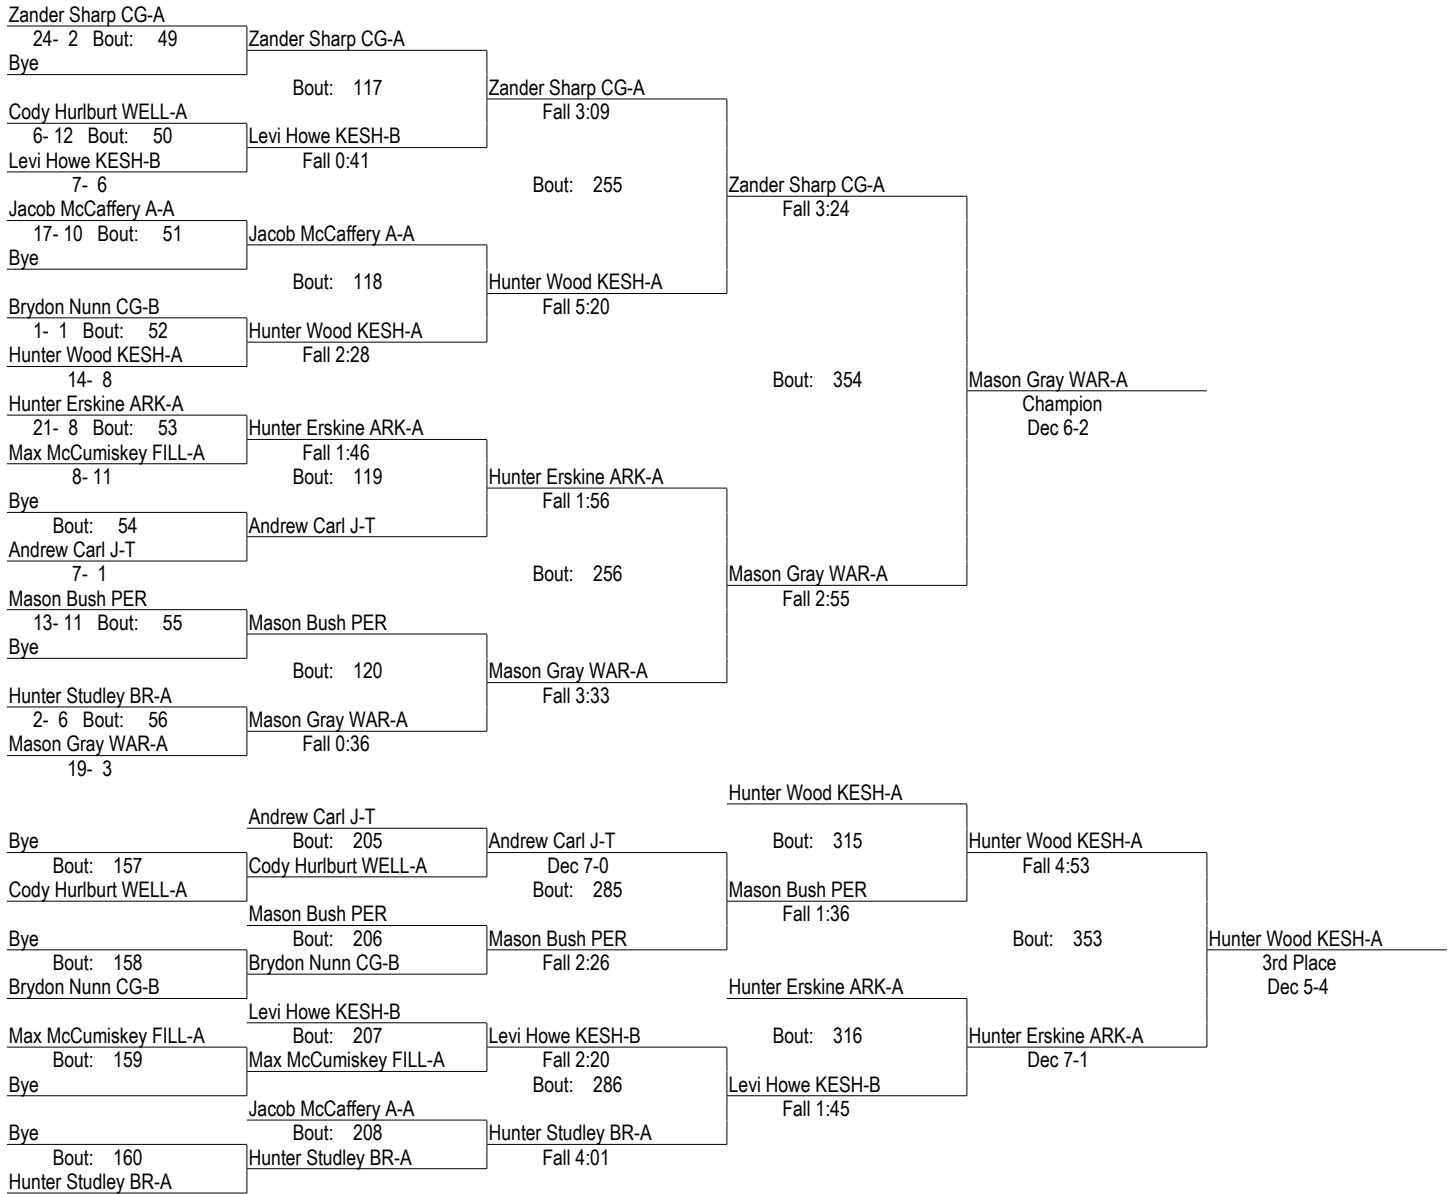

State Farm Classic

1/9/2016

132

- Place Winners -
1st Mason Gray WAR-A 23- 3
2nd Zander Sharp CG-A 26- 3
3rd Hunter Wood KESH-A 18- 9
4th Hunter Erskine ARK-A 24- 10

- Place Winners -