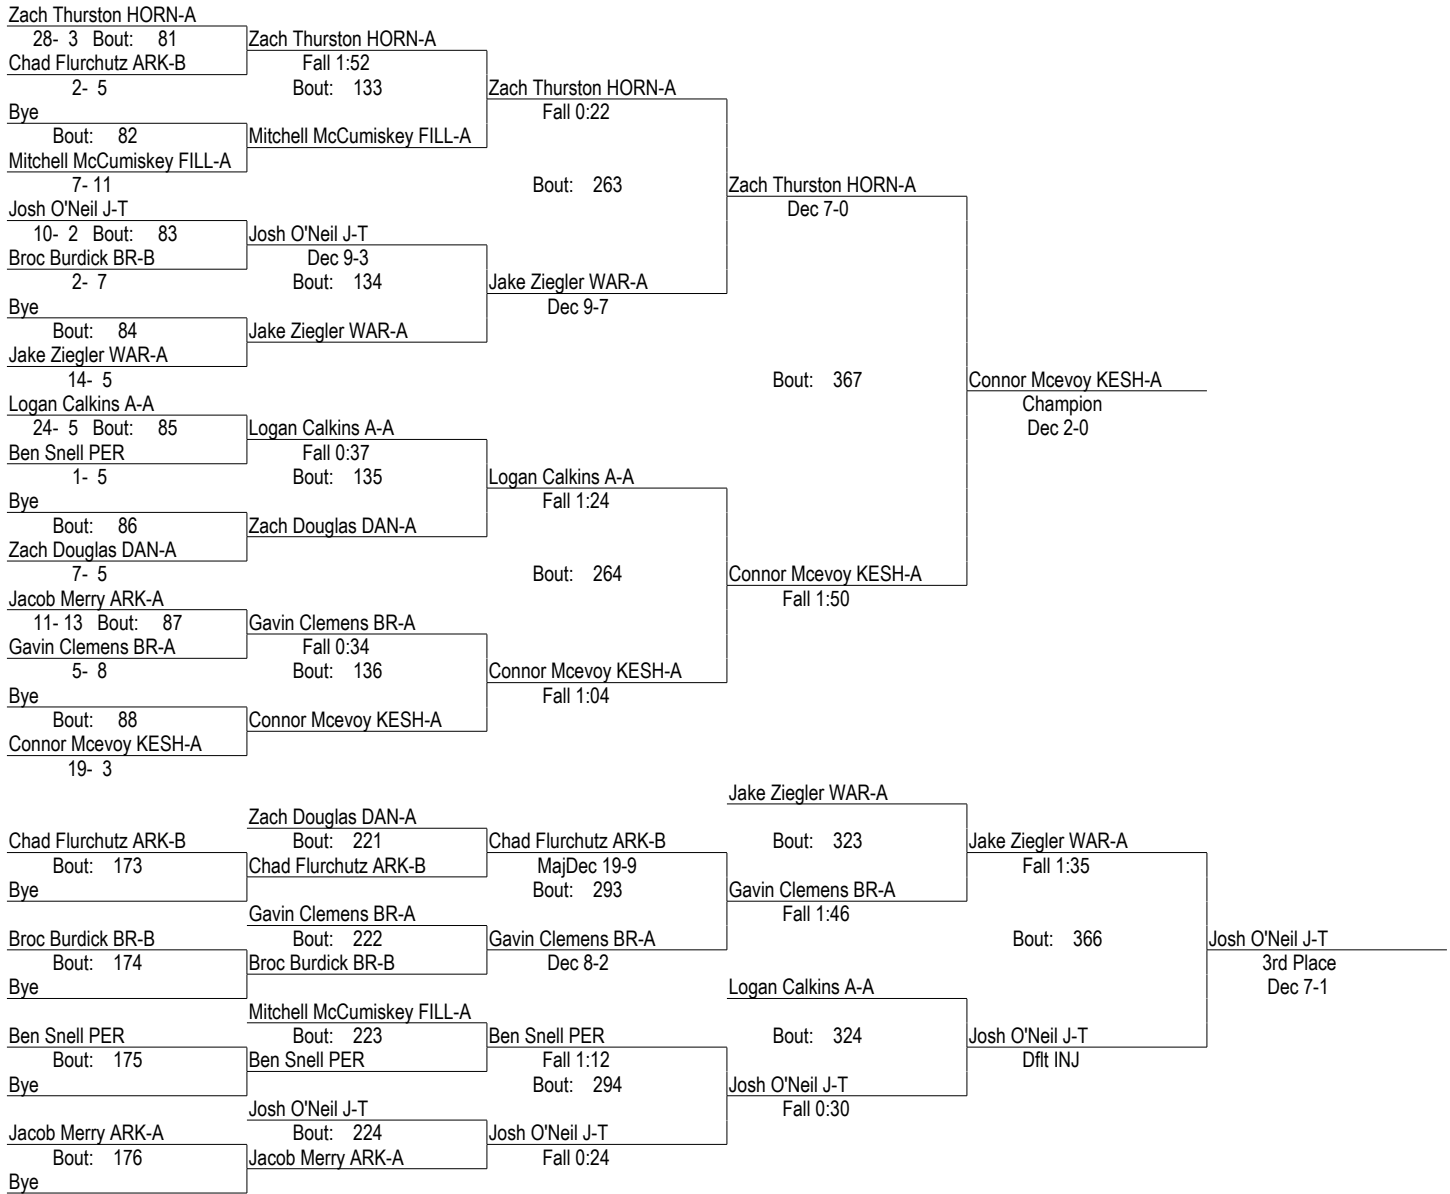

State Farm Classic

1/9/2016

160

- Place Winners -
1st Connor Mcevoy KESH-A 22- 3
2nd Zach Thurston HORN-A 31- 4
3rd Josh O'Neil J-T 15- 3
4th Jake Ziegler WAR-A 16- 7

- Place Winners -