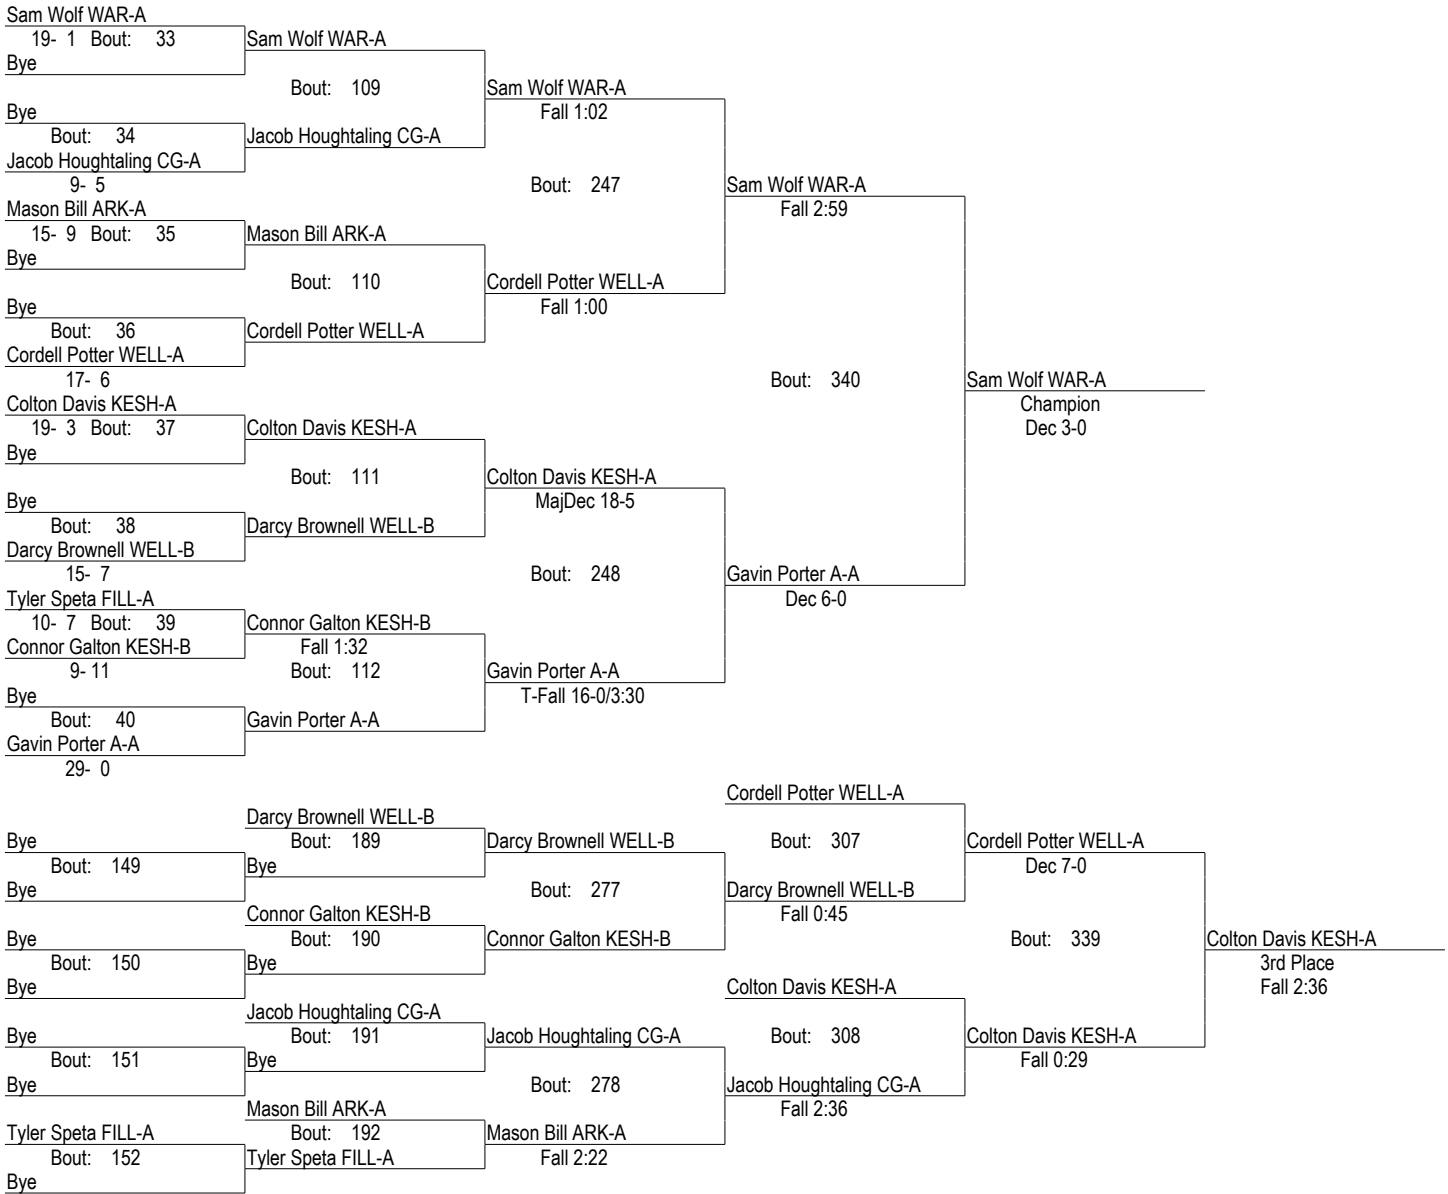

State Farm Classic

1/9/2016

106

- Place Winners -
1st Sam Wolf WAR-A 22- 1
2nd Gavin Porter A-A 31- 1
3rd Colton Davis KESH-A 22- 4
4th Cordell Potter WELL-A 19- 8

- Place Winners -