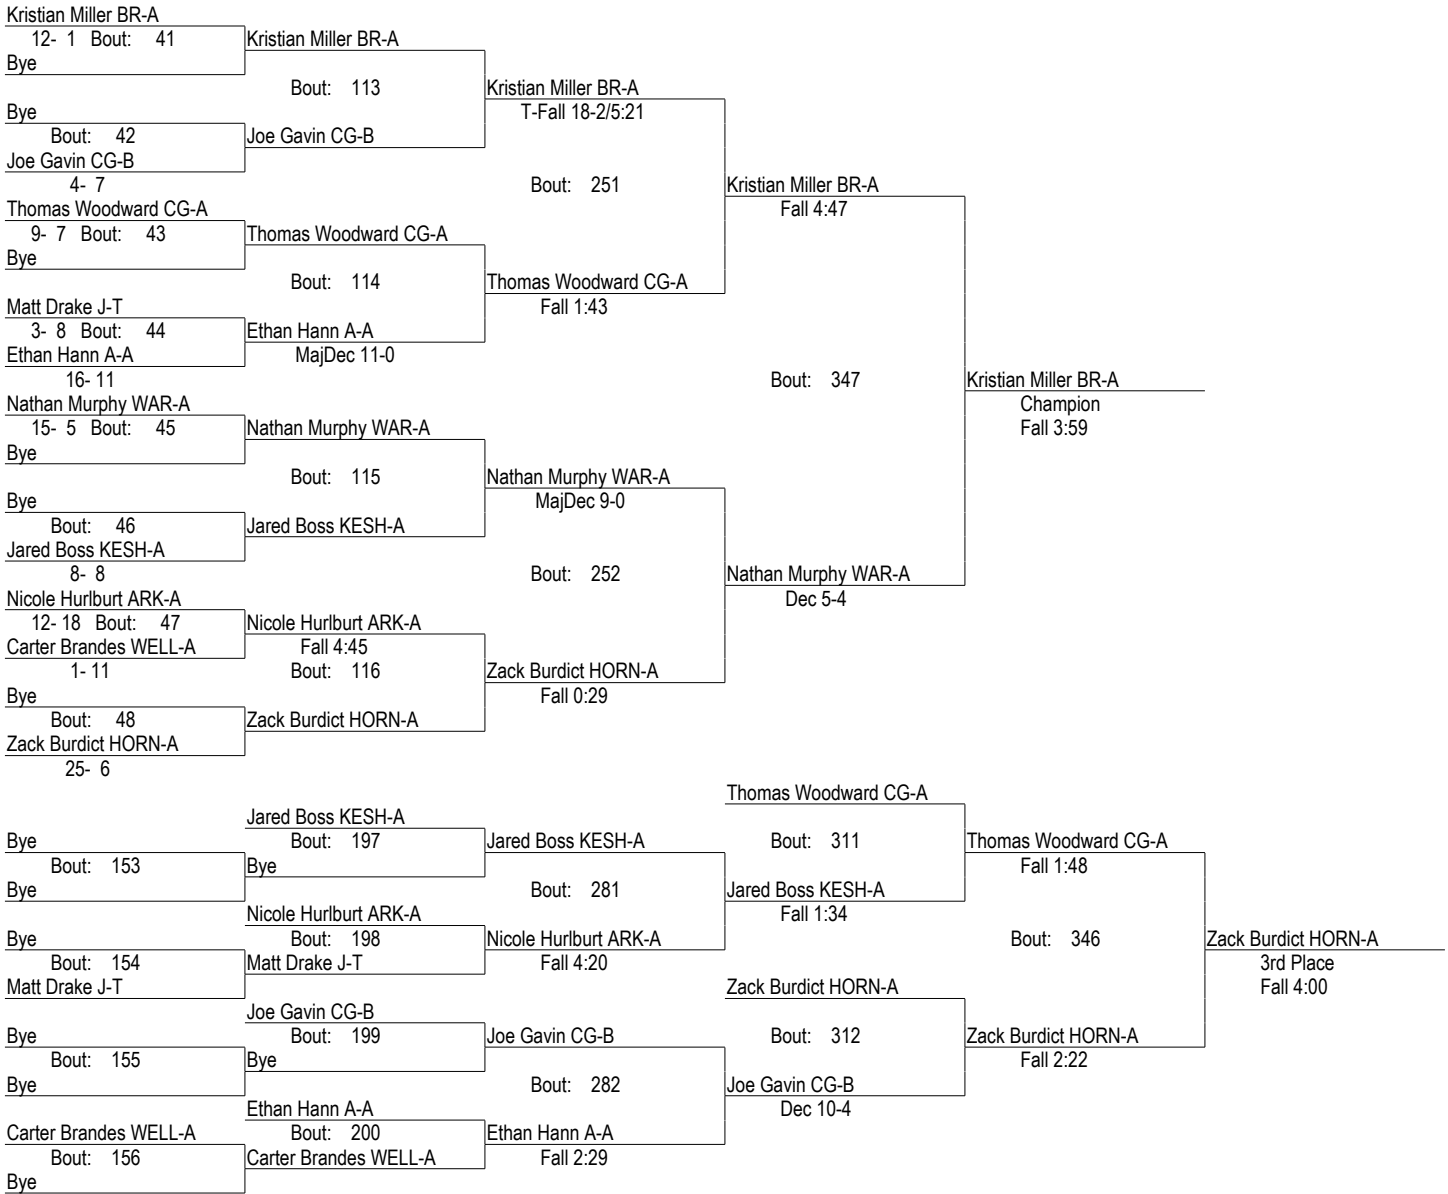

State Farm Classic

1/9/2016

120

- Place Winners -
 1st Kristian Miller BR-A 15- 1
 2nd Nathan Murphy WAR-A 17- 6
 3rd Zack Burdict HORN-A 28- 7
 4th Thomas Woodward CG-A 11- 9

- Place Winners -

State Farm Classic