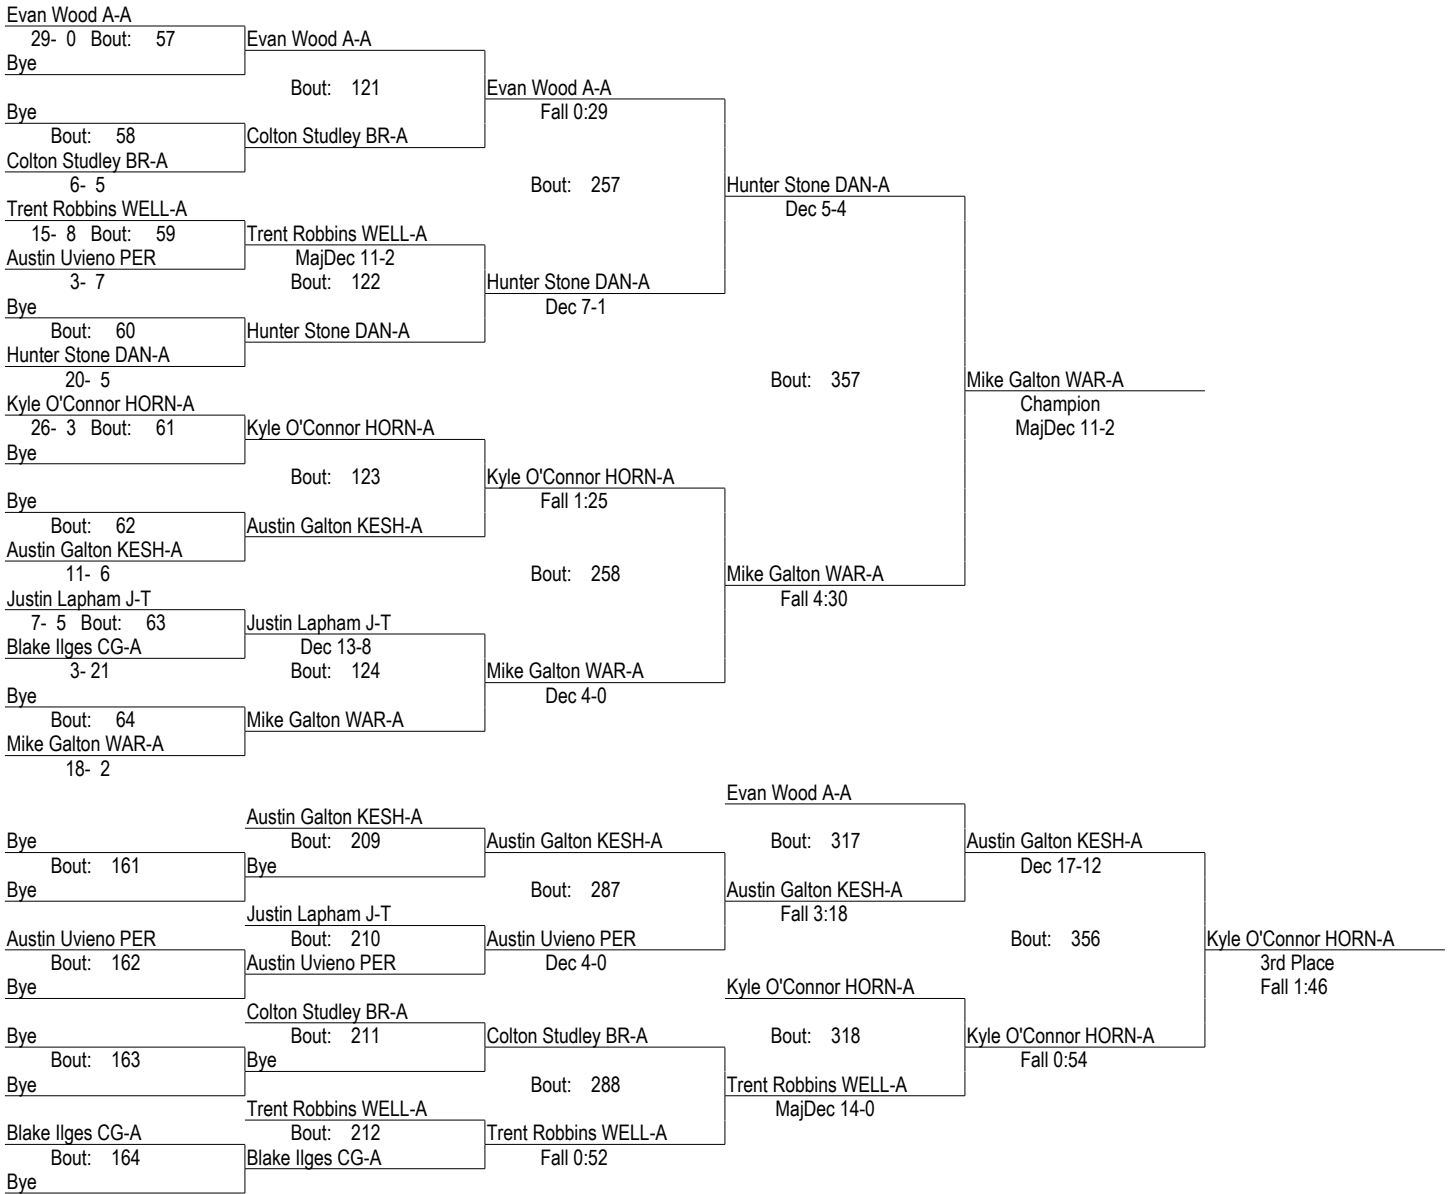

State Farm Classic

1/9/2016

138

- Place Winners -
1st Mike Galton WAR-A 21- 2
2nd Hunter Stone DAN-A 22- 6
3rd Kyle O'Connor HORN-A 29- 4
4th Austin Galton KESH-A 13- 8

- Place Winners -