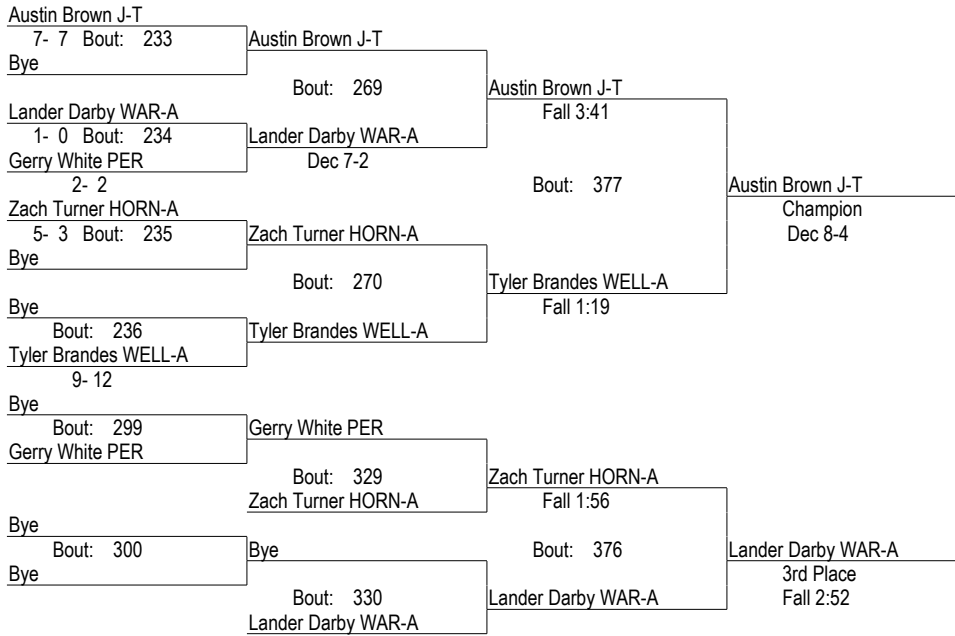

1/9/2016

170

- Place Winners -
 1st Clayton Bowman KESH-A 7- 0
 2nd Tanner Butler WAR-A 10- 1
 3rd Kameron Miller BR-A 14- 4
 4th Richie Snyder HORN-B 26- 10

- Place Winners -

State Farm Classic

1/9/2016

182

- Place Winners -
 1st Aaron Paddock WAR-A 23- 0
 2nd John Stelhar DAN-A 17- 7
 3rd Wyatt Holley KESH-A 12- 12
 4th Scott Haggerty WELL-A 16- 12

- Place Winners -

State Farm Classic

1/9/2016

195

- Place Winners -