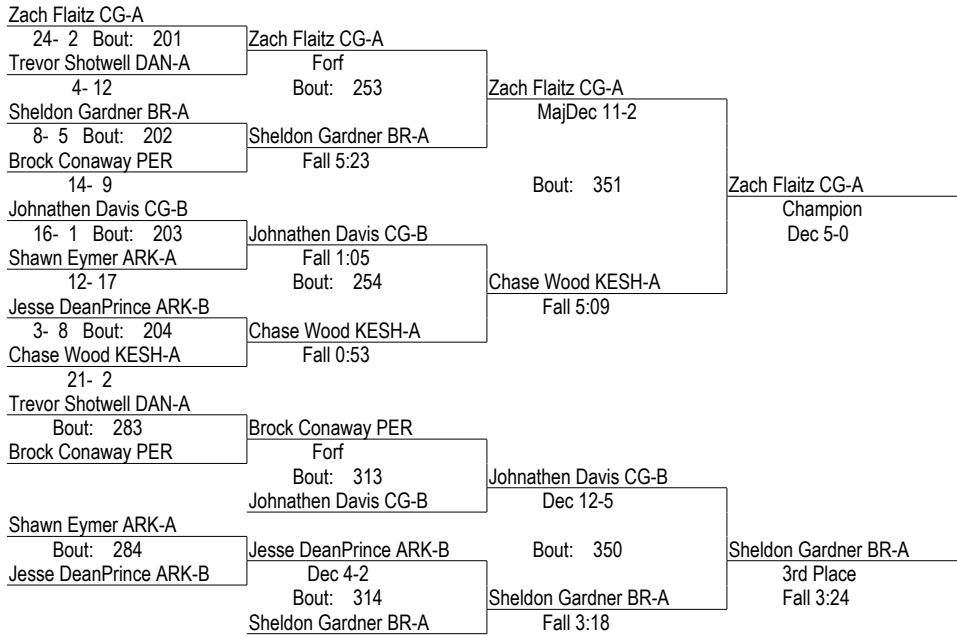

State Farm Classic

1/9/2016

120

- Place Winners -
 1st Kristian Miller BR-A 15- 1
 2nd Nathan Murphy WAR-A 17- 6
 3rd Zack Burdict HORN-A 28- 7
 4th Thomas Woodward CG-A 11- 9

- Place Winners -

State Farm Classic

1/9/2016

126

- Place Winners -
- | | |
|--------------------------|-------|
| 1st Zach Flaitz CG-A | 27- 2 |
| 2nd Chase Wood KESH-A | 23- 3 |
| 3rd Sheldon Gardner BR-A | 11- 6 |
| 4th Johnathan Davis CG-B | 18- 3 |