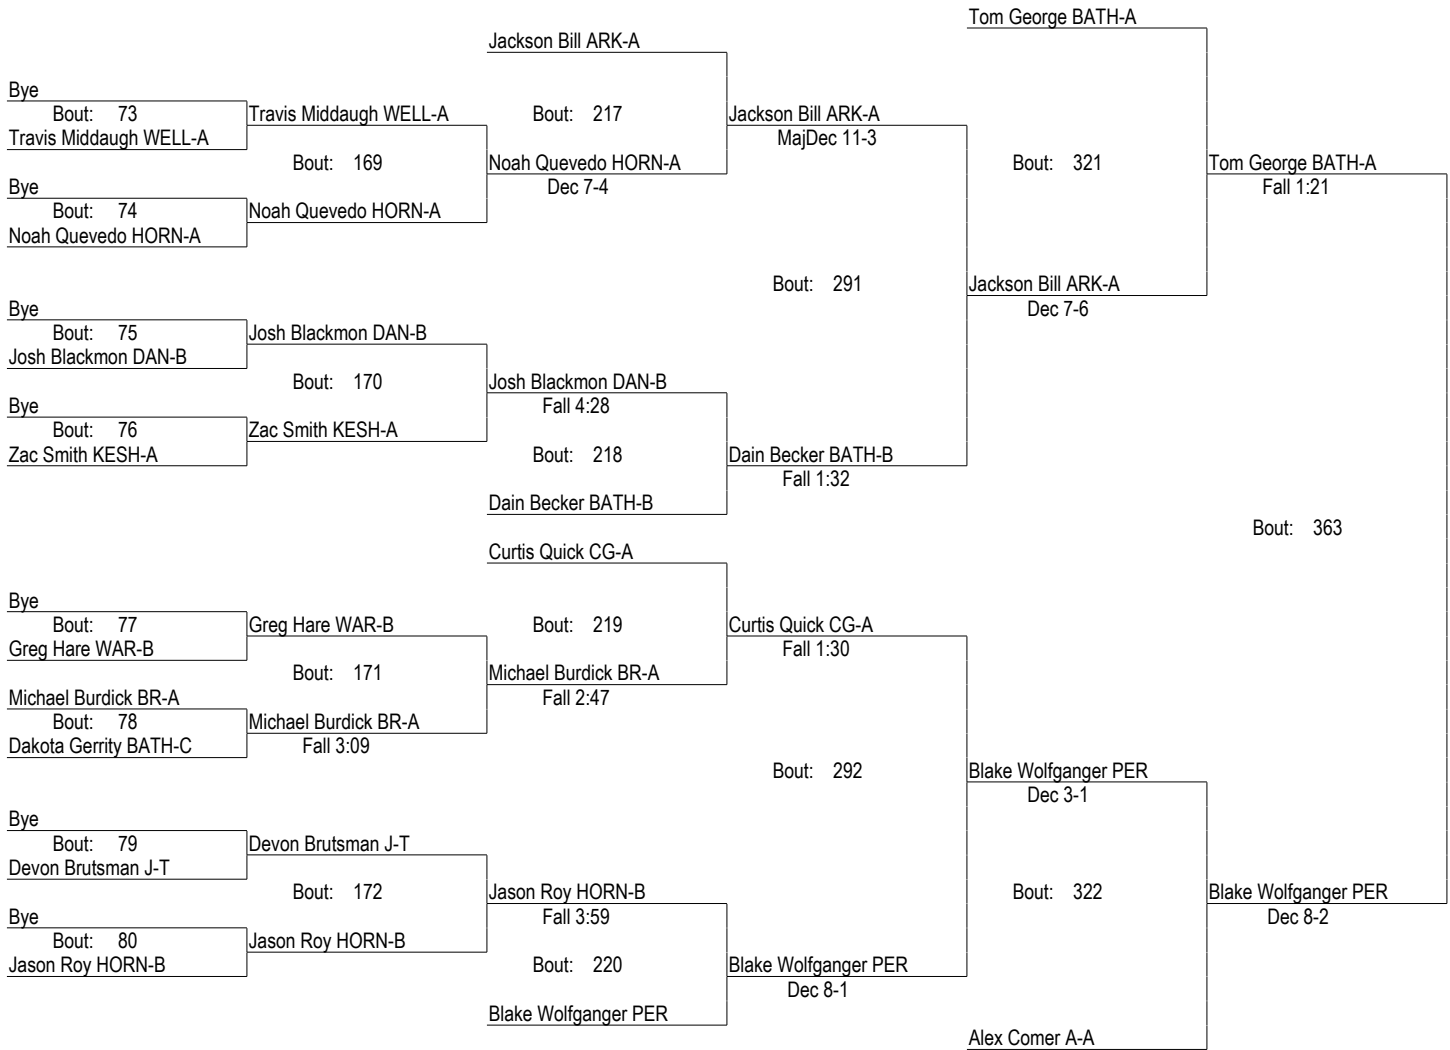

1/9/2016

138

- Place Winners -
 1st Mike Galton WAR-A 21- 2
 2nd Hunter Stone DAN-A 22- 6
 3rd Kyle O'Connor HORN-A 29- 4
 4th Austin Galton KESH-A 13- 8

- Place Winners -

State Farm Classic

1/9/2016

152

- Place Winners -
 1st Noah Grover WAR-A 24- 0
 2nd Matthew Martusciello DAN-A 25- 4
 3rd Tom George BATH-A 19- 4
 4th Blake Wolfganger PER 17- 13