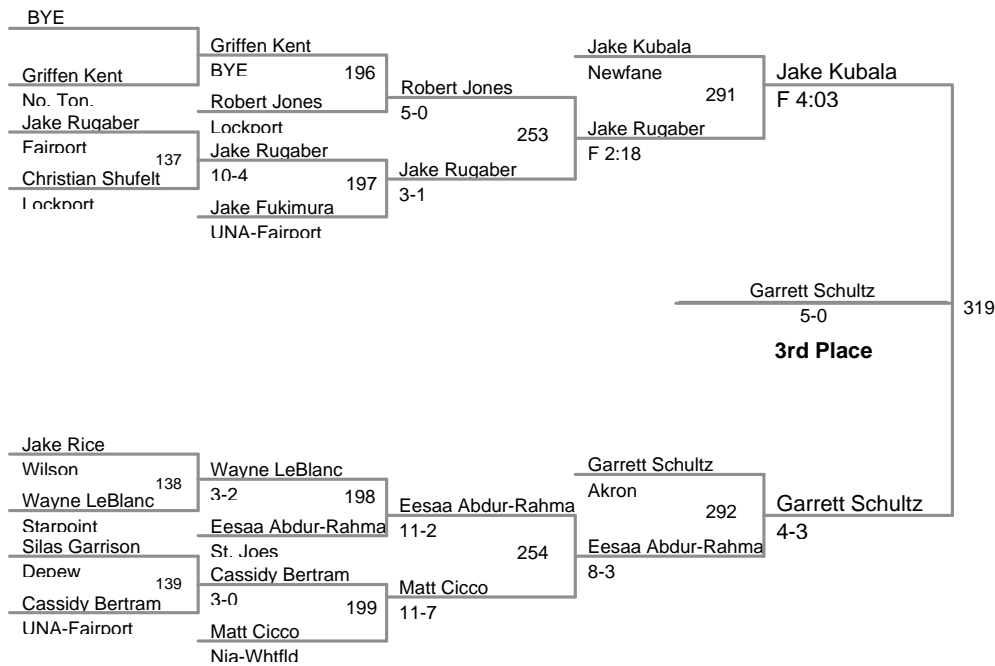

2014 Lockport Varsity
2014 Lockport V Division

160 Lbs