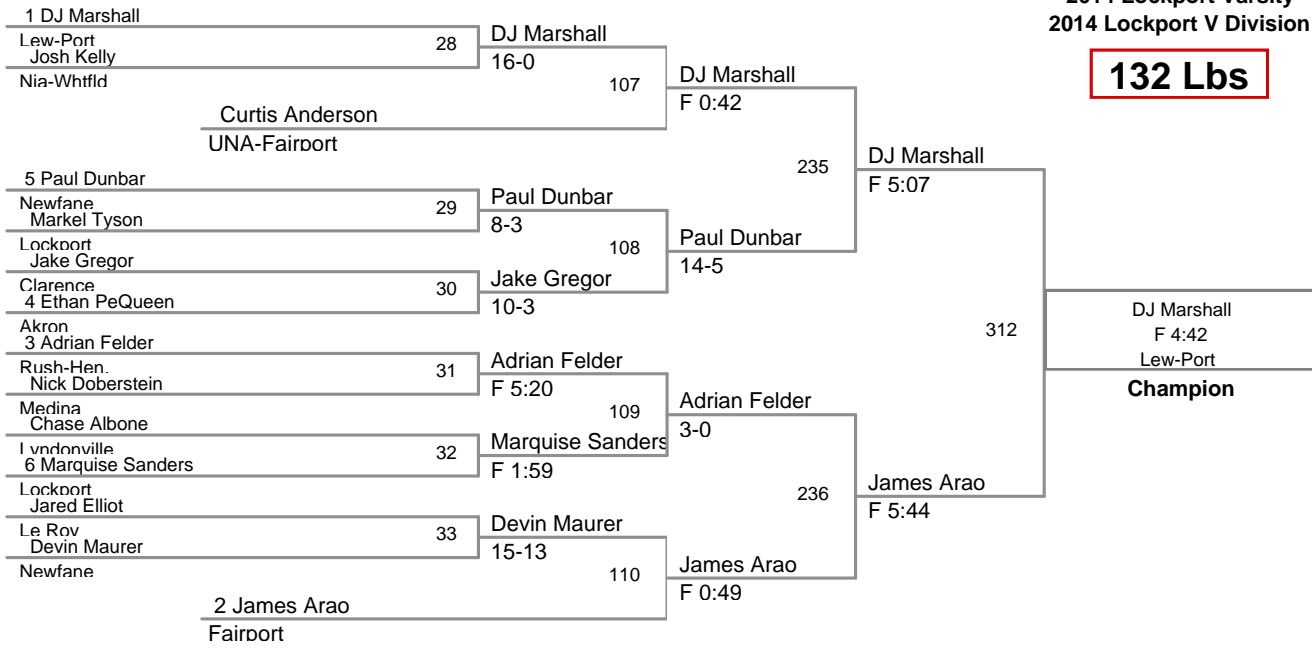

120 Lbs

2014 Lockport Varsity
2014 Lockport V Division

126 Lbs

2014 Lockport Varsity
2014 Lockport V Division

132 Lbs

2014 Lockport Varsity
2014 Lockport V Division

138 Lbs

2014 Lockport Varsity
2014 Lockport V Division

145 Lbs

2014 Lockport Varsity
2014 Lockport V Division

152 Lbs

2014 Lockport Varsity
2014 Lockport V Division

160 Lbs

2014 Lockport Varsity
2014 Lockport V Division

170 Lbs

2014 Lockport Varsity
2014 Lockport V Division