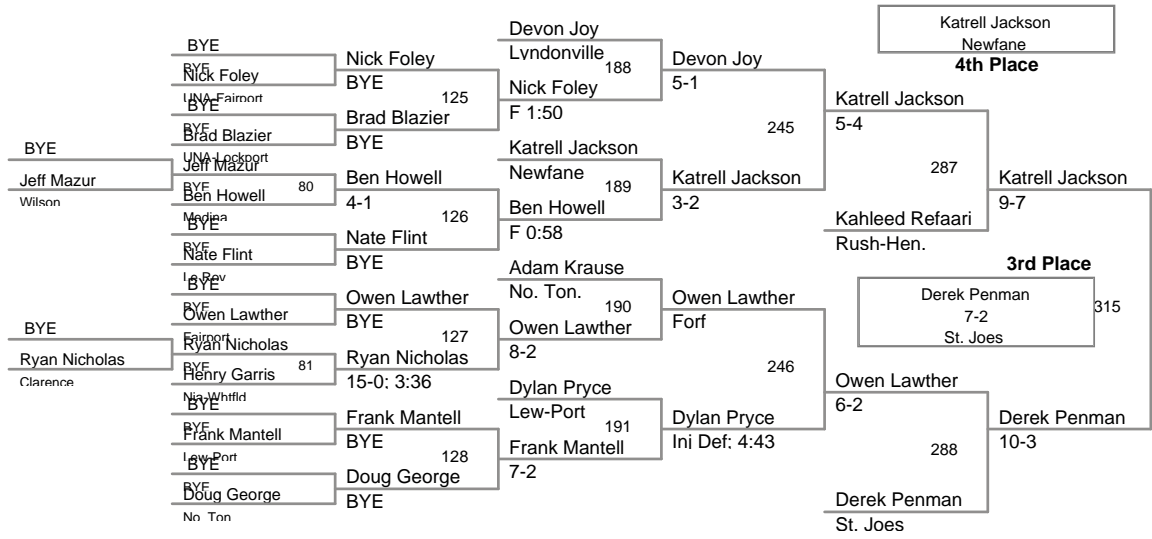

2014 Lockport Varsity
2014 Lockport V Division

145 Lbs