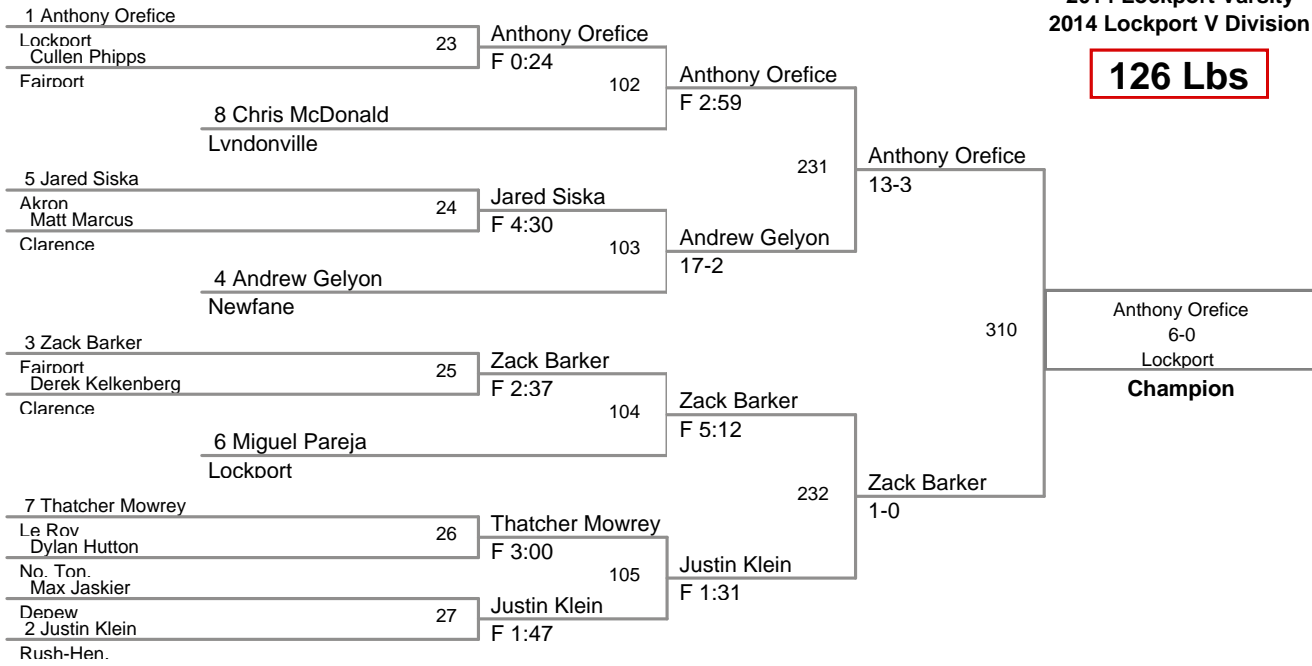

2014 Lockport Varsity
2014 Lockport V Division

126 Lbs