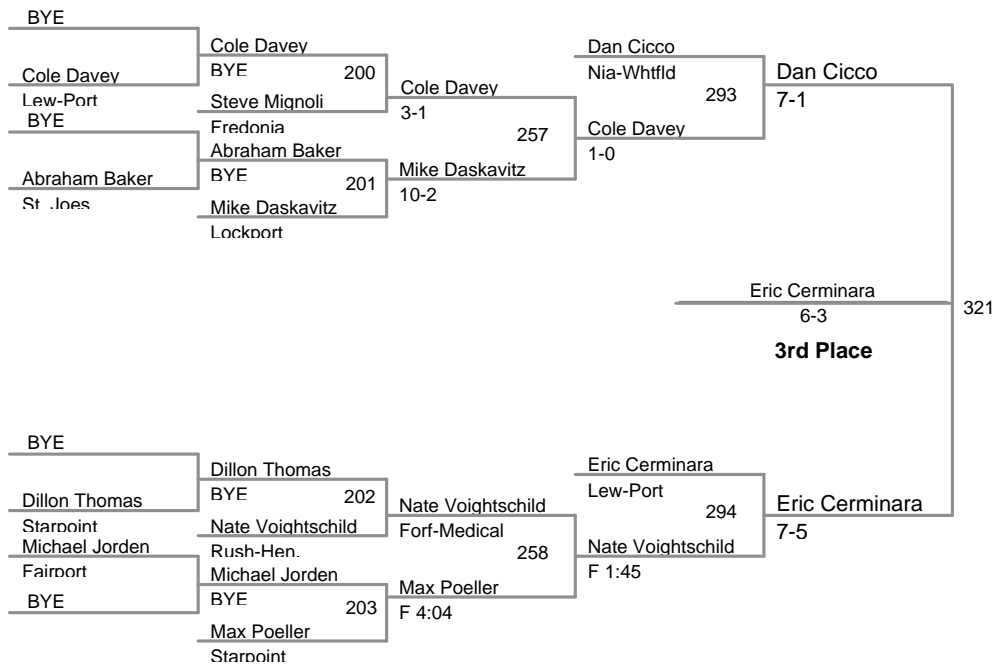

145 Lbs

2014 Lockport Varsity
2014 Lockport V Division

152 Lbs

2014 Lockport Varsity
2014 Lockport V Division

160 Lbs

2014 Lockport Varsity
2014 Lockport V Division

170 Lbs

2014 Lockport Varsity
2014 Lockport V Division