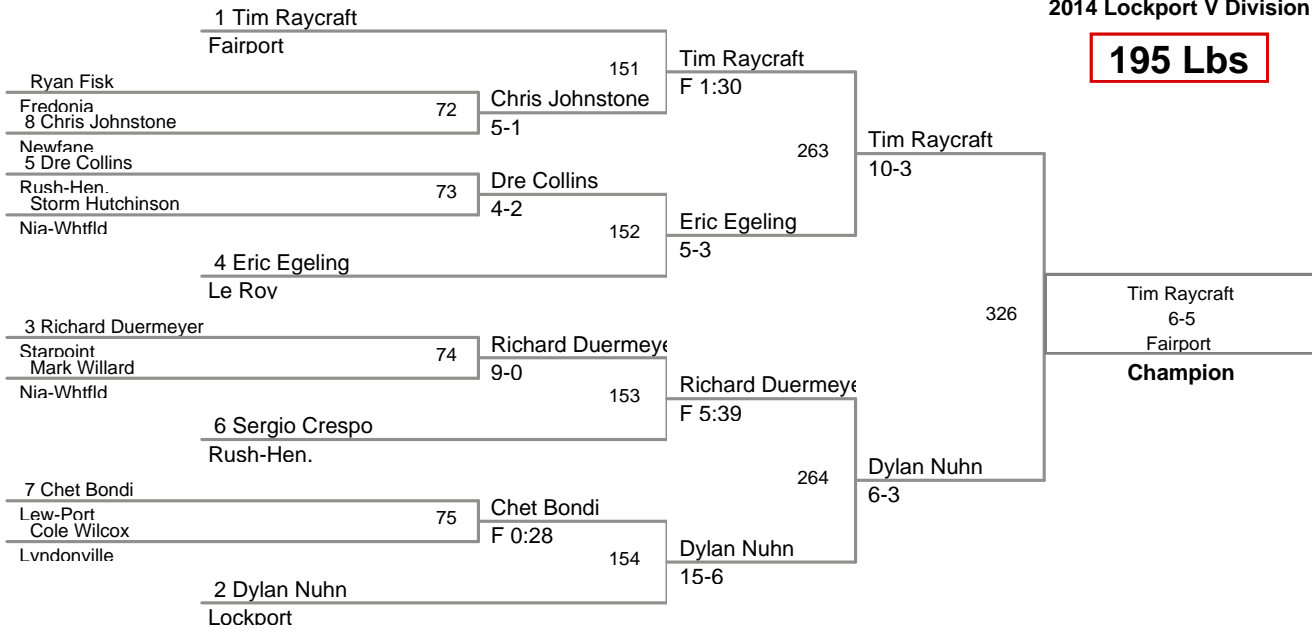

2014 Lockport Varsity
2014 Lockport V Division

195 Lbs