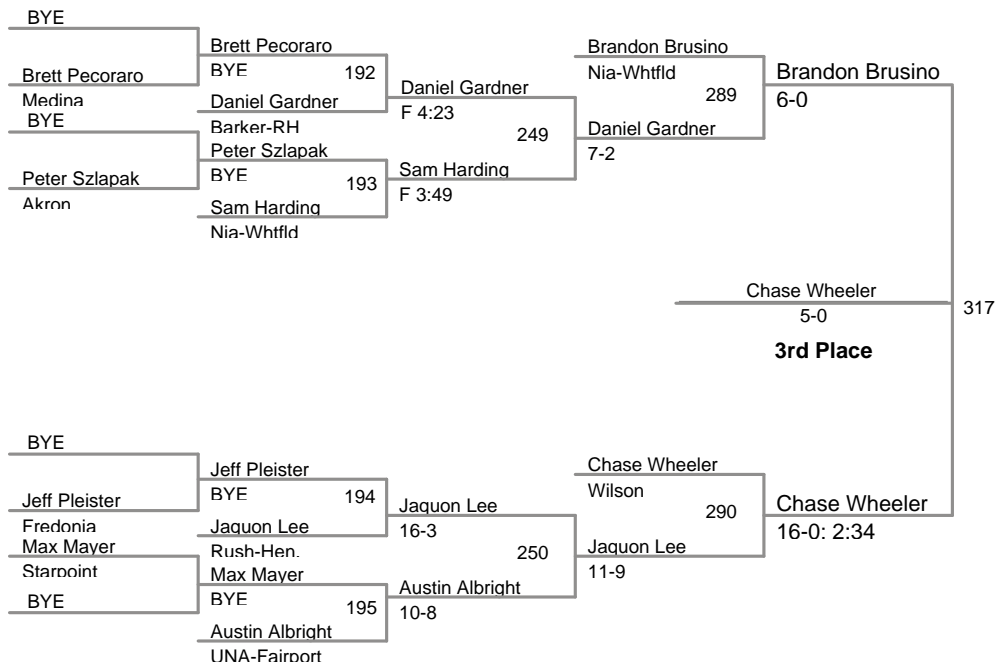

2014 Lockport Varsity
2014 Lockport V Division

152 Lbs