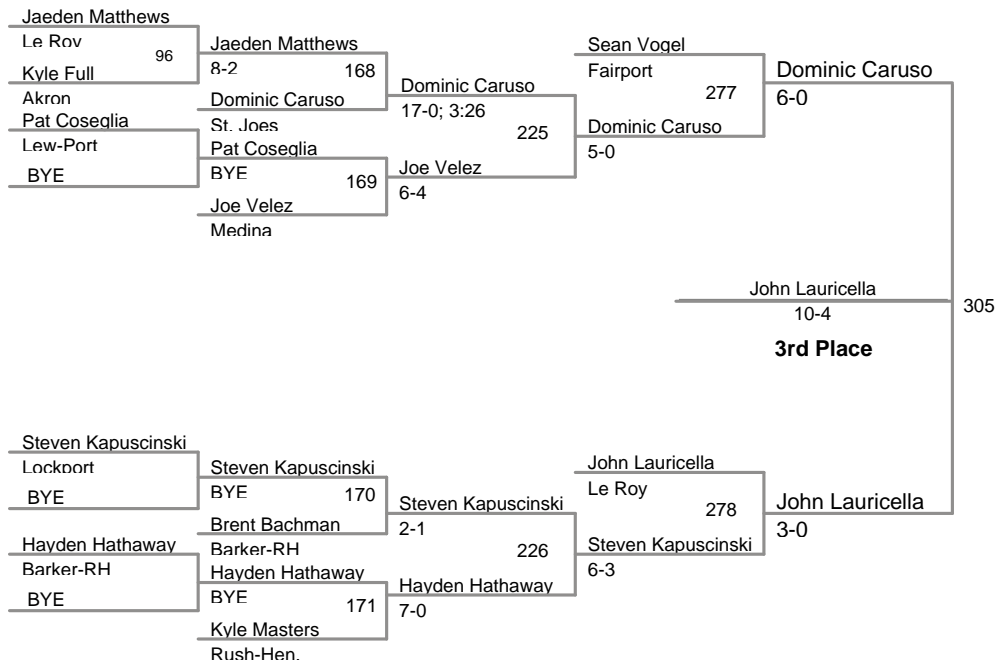

3rd Place Finals:

99 Lbs: Mitch Seaver, Lockport **DEC** Jake Ruggeri, Fairport **3-0**
106 Lbs: Dontay Gill, Lockport **DEC** Brennan Callara, Medina **5-2**
113 Lbs: John Lauricella, Le Roy **DEC** Dominic Caruso, St. Joes **10-4**
120 Lbs: Shane Helbig, Nia-Whitfld **MAJOR** Jack Welsh, Clarence **11-3**
126 Lbs: Justin Klein, Rush-Hen. **MAJOR** Andrew Gelyon, Newfane **10-0**
132 Lbs: Adrian Felder, Rush-Hen. **DEC** Paul Dunbar, Newfane **8-2**
138 Lbs: Tahj Eaddy, Spencerport **DEC** Tyler Arno, Clarence **8-3**
145 Lbs: Derek Penman, St. Joes **DEC** Katrell Jackson, Newfane **7-2**
152 Lbs: Chase Wheeler, Wilson **DEC** Brandon Brusino, Nia-Whitfld **5-0**
160 Lbs: Garrett Schultz, Akron **DEC** Jake Kubala, Newfane **5-0**
170 Lbs: Eric Cerminara, Lew-Port **DEC** Dan Cicco, Nia-Whitfld **6-3**
182 Lbs: Ryan Schlager, Clarence **FALL** Travis Griner, Clarence **F 5:20; OT**
195 Lbs: Eric Egeling, Le Roy **DEC** Dre Collins, Rush-Hen. **2-1; TB2**
220 Lbs: Jon Bondi, Lew-Port **DEC** Jake Warner, Newfane **7-4**
285 Lbs: Marcelus Hinton, Lockport **DEC** Kelsey Patten, Alexander **3-1**

2014 Lockport Varsity
2014 Lockport V Division

99 Lbs

2014 Lockport Varsity
2014 Lockport V Division

106 Lbs

2014 Lockport Varsity
2014 Lockport V Division

113 Lbs

2014 Lockport Varsity
2014 Lockport V Division