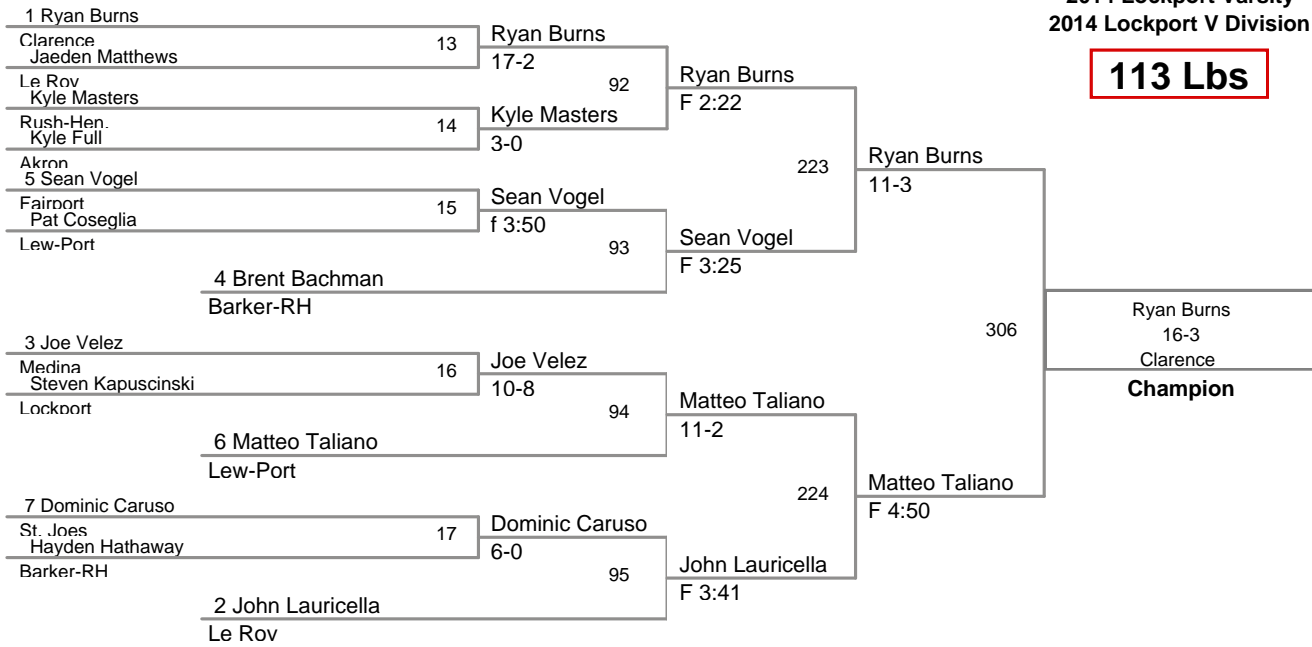

3rd Place Finals:

99 Lbs: Mitch Seaver, Lockport **DEC** Jake Ruggeri, Fairport **3-0**
106 Lbs: Dontay Gill, Lockport **DEC** Brennan Callara, Medina **5-2**
113 Lbs: John Lauricella, Le Roy **DEC** Dominic Caruso, St. Joes **10-4**
120 Lbs: Shane Helbig, Nia-Whitfld **MAJOR** Jack Welsh, Clarence **11-3**
126 Lbs: Justin Klein, Rush-Hen. **MAJOR** Andrew Gelyon, Newfane **10-0**
132 Lbs: Adrian Felder, Rush-Hen. **DEC** Paul Dunbar, Newfane **8-2**
138 Lbs: Tahj Eaddy, Spencerport **DEC** Tyler Arno, Clarence **8-3**
145 Lbs: Derek Penman, St. Joes **DEC** Katrell Jackson, Newfane **7-2**
152 Lbs: Chase Wheeler, Wilson **DEC** Brandon Brusino, Nia-Whitfld **5-0**
160 Lbs: Garrett Schultz, Akron **DEC** Jake Kubala, Newfane **5-0**
170 Lbs: Eric Cerminara, Lew-Port **DEC** Dan Cicco, Nia-Whitfld **6-3**
182 Lbs: Ryan Schlager, Clarence **FALL** Travis Griner, Clarence **F 5:20; OT**
195 Lbs: Eric Egeling, Le Roy **DEC** Dre Collins, Rush-Hen. **2-1; TB2**
220 Lbs: Jon Bondi, Lew-Port **DEC** Jake Warner, Newfane **7-4**
285 Lbs: Marcelus Hinton, Lockport **DEC** Kelsey Patten, Alexander **3-1**

2014 Lockport Varsity
2014 Lockport V Division

99 Lbs

2014 Lockport Varsity
2014 Lockport V Division

106 Lbs

2014 Lockport Varsity
2014 Lockport V Division

113 Lbs

2014 Lockport Varsity
2014 Lockport V Division