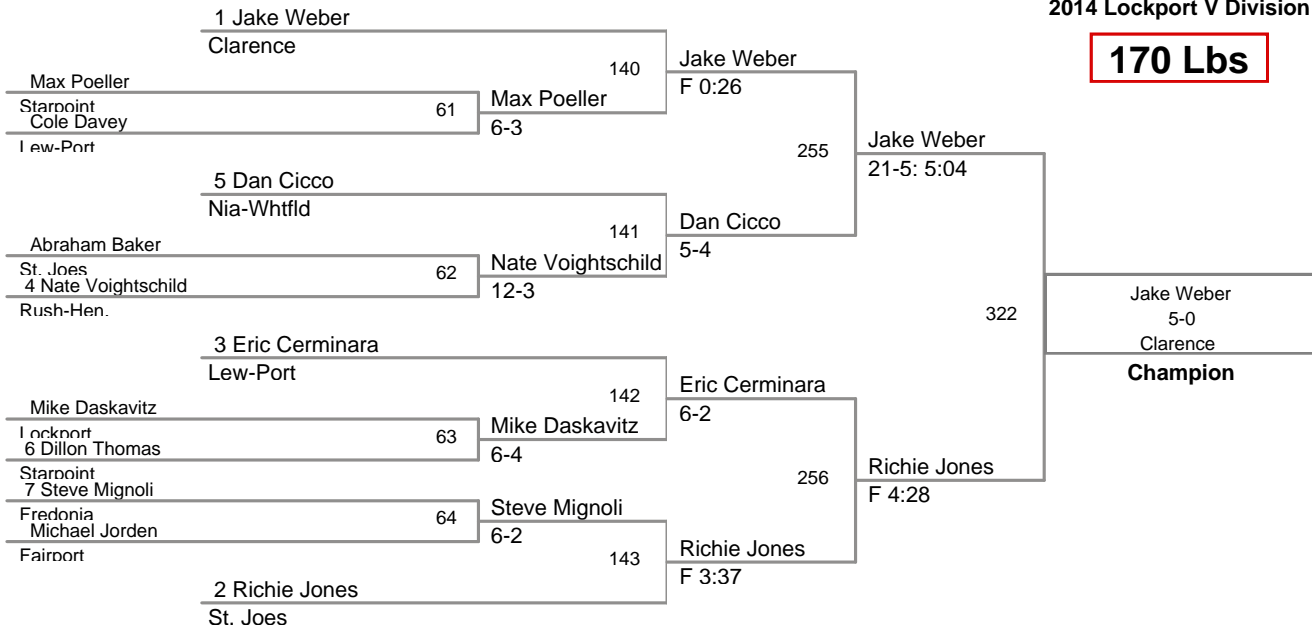

145 Lbs

2014 Lockport Varsity
2014 Lockport V Division

152 Lbs

2014 Lockport Varsity
2014 Lockport V Division

160 Lbs

2014 Lockport Varsity
2014 Lockport V Division

170 Lbs

2014 Lockport Varsity
2014 Lockport V Division