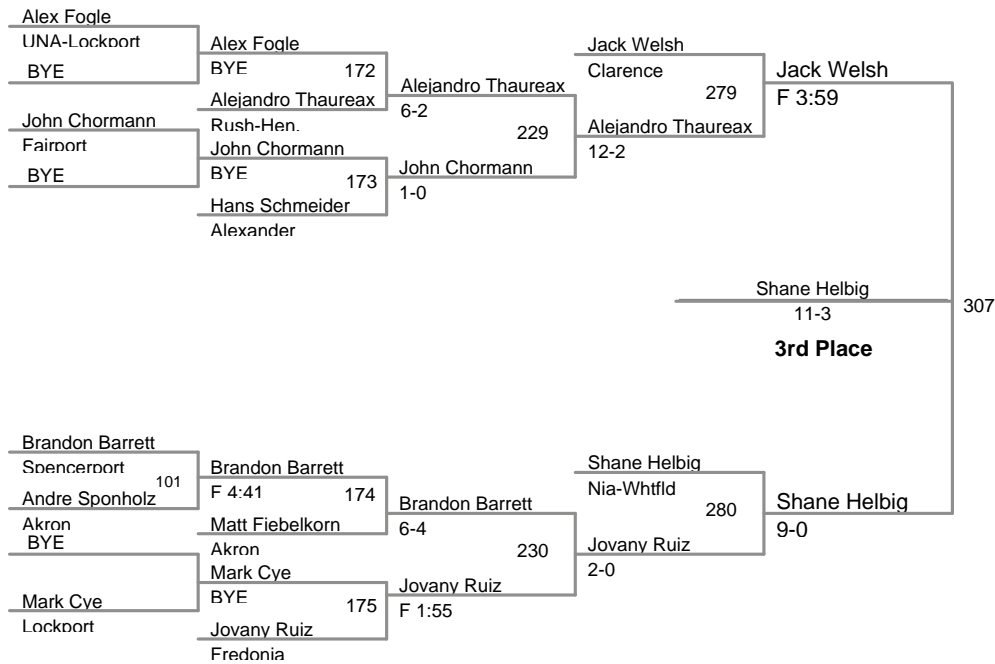

2014 Lockport Varsity
2014 Lockport V Division

120 Lbs