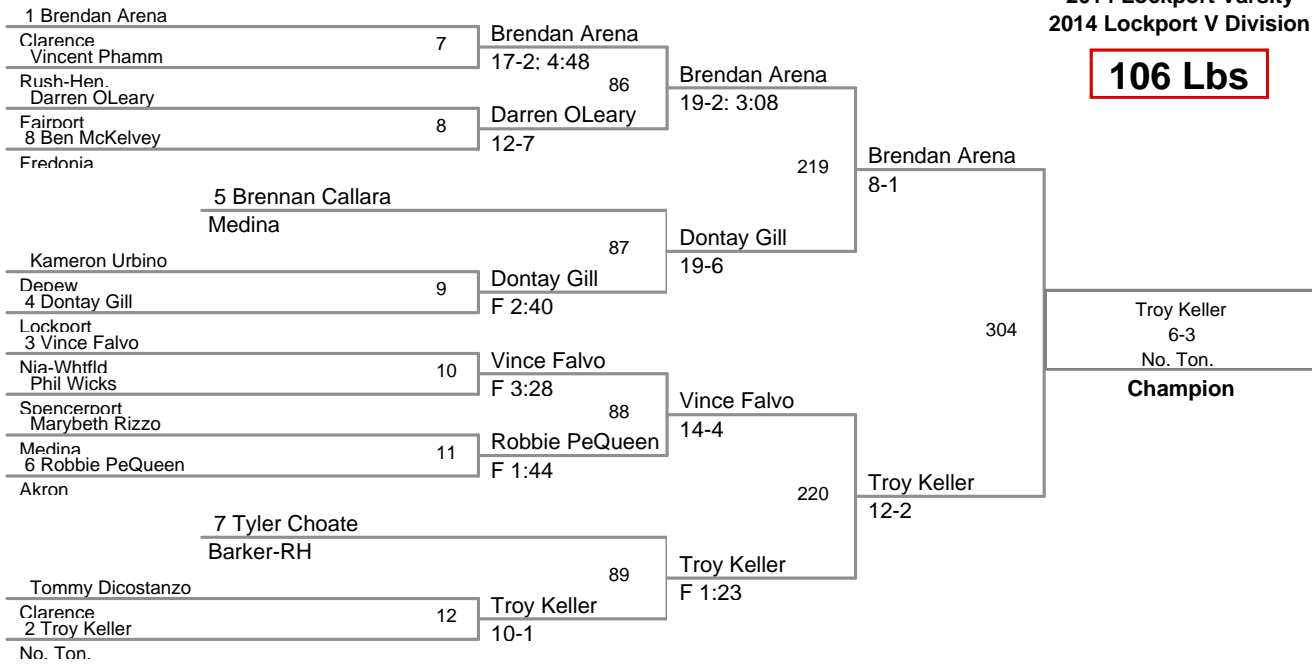

2014 Lockport Varsity
2014 Lockport V Division

106 Lbs