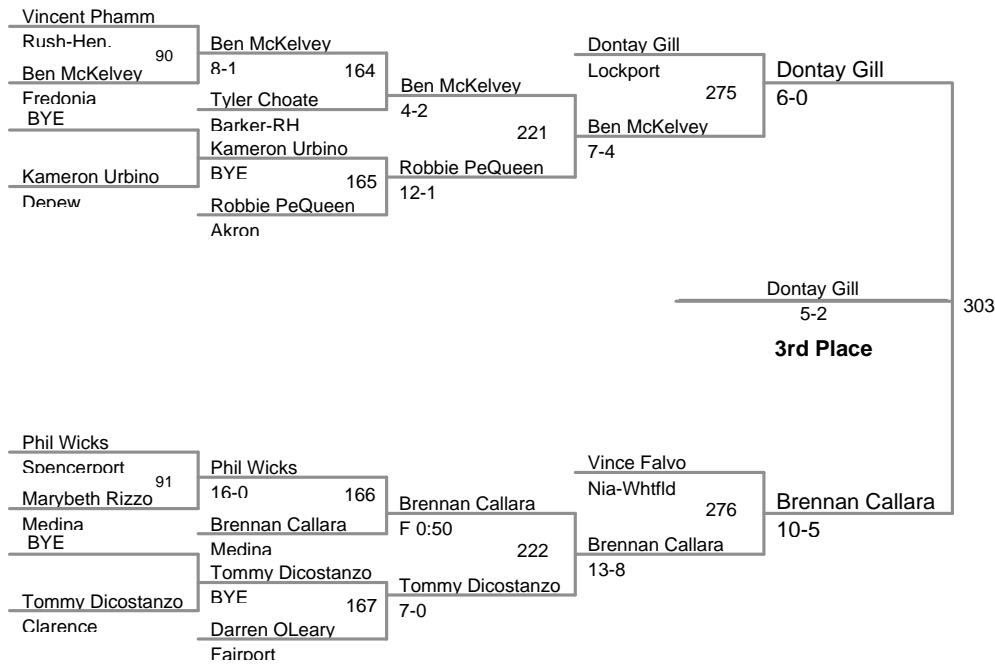

2014 Lockport Varsity
2014 Lockport V Division

106 Lbs