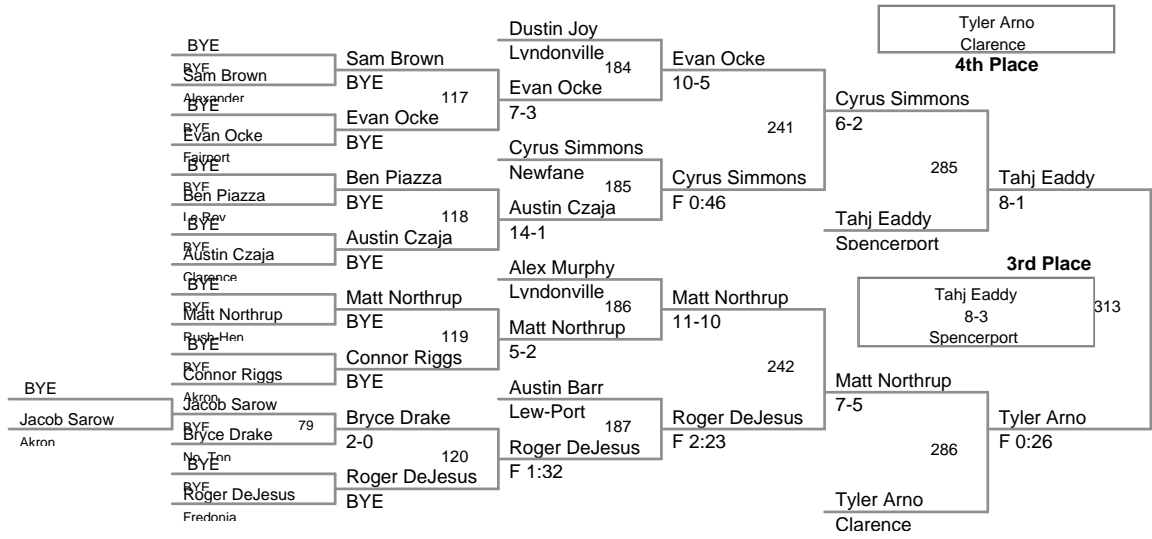

120 Lbs

2014 Lockport Varsity
2014 Lockport V Division

126 Lbs

2014 Lockport Varsity
2014 Lockport V Division

132 Lbs

2014 Lockport Varsity
2014 Lockport V Division

138 Lbs

2014 Lockport Varsity
2014 Lockport V Division