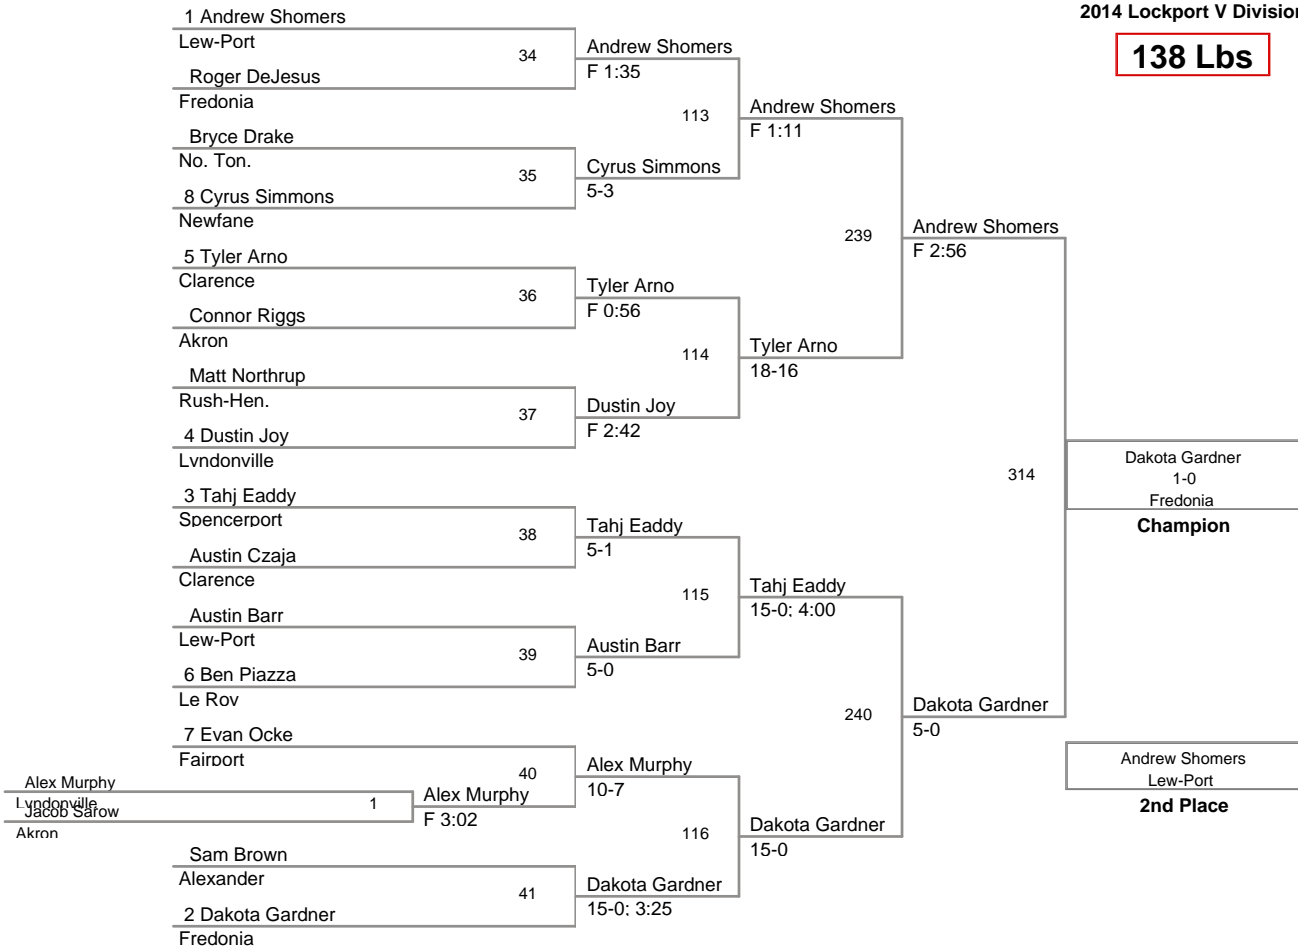

120 Lbs

2014 Lockport Varsity
2014 Lockport V Division

126 Lbs

2014 Lockport Varsity
2014 Lockport V Division

132 Lbs

2014 Lockport Varsity
2014 Lockport V Division

138 Lbs

2014 Lockport Varsity
2014 Lockport V Division