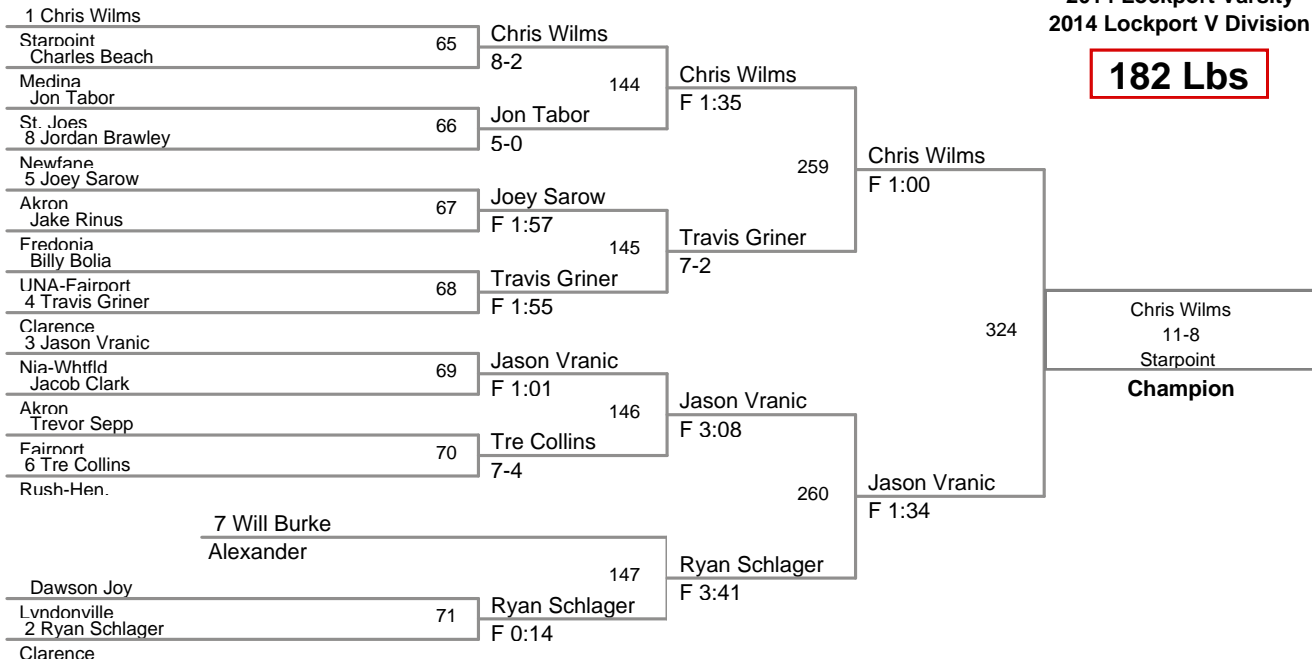

2014 Lockport Varsity
2014 Lockport V Division

182 Lbs