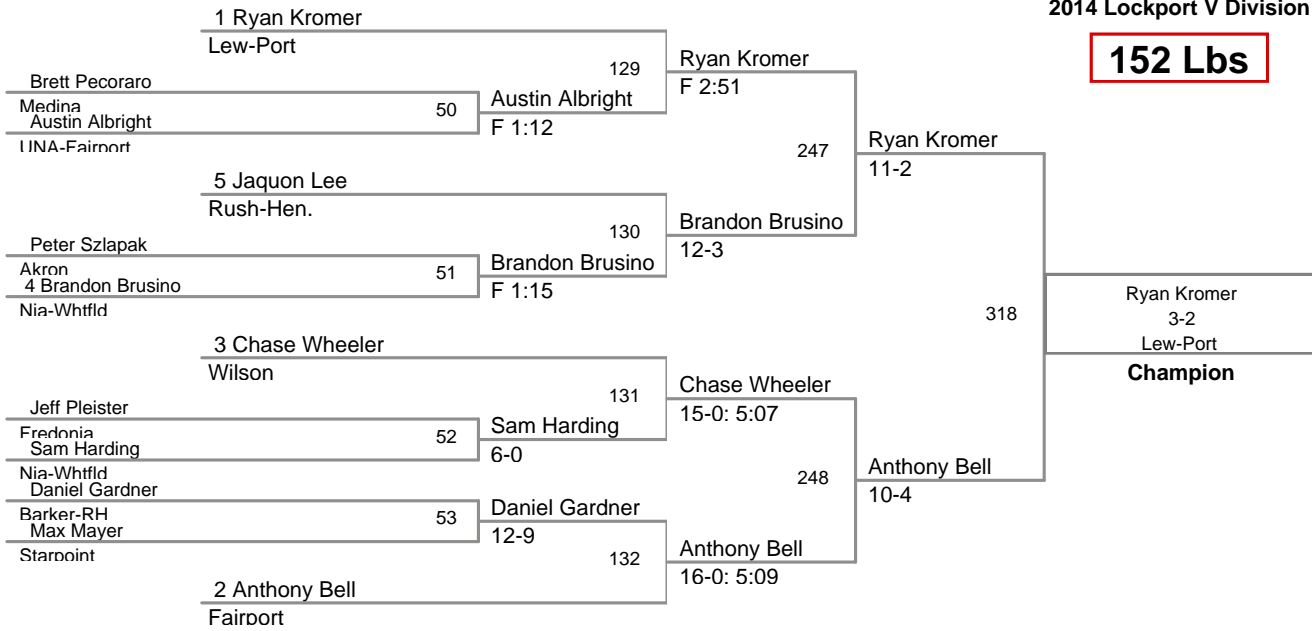

2014 Lockport Varsity
2014 Lockport V Division

152 Lbs