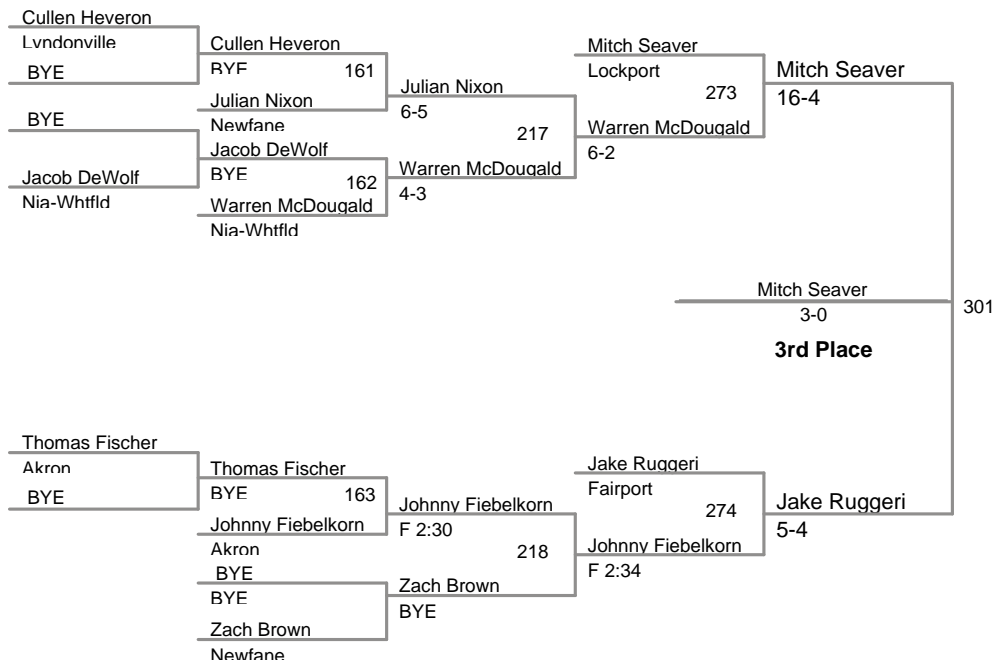

2014 Lockport Varsity
2014 Lockport V Division

99 Lbs