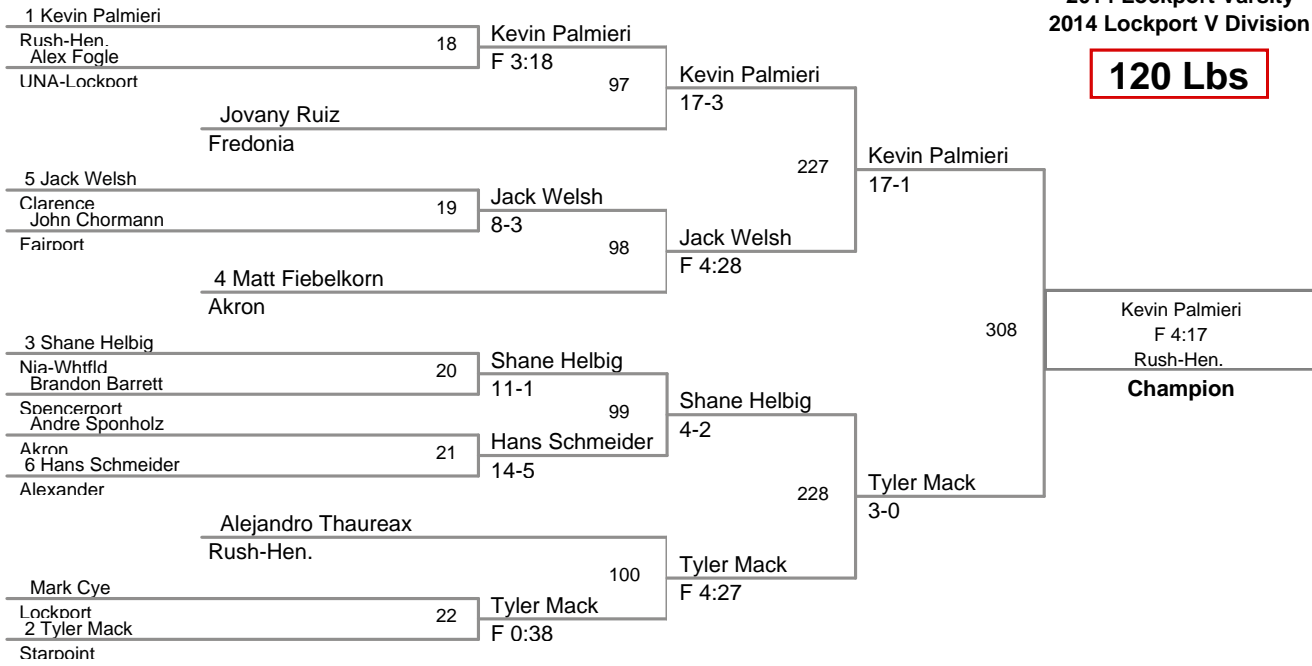

2014 Lockport Varsity
2014 Lockport V Division

120 Lbs