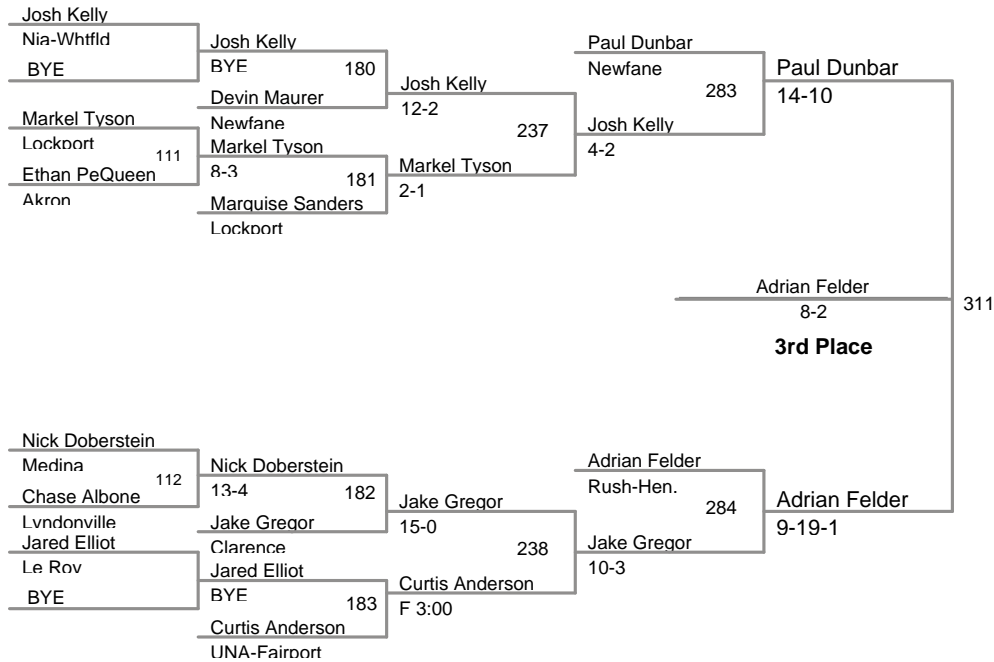

120 Lbs

2014 Lockport Varsity
2014 Lockport V Division

126 Lbs

2014 Lockport Varsity
2014 Lockport V Division

132 Lbs

2014 Lockport Varsity
2014 Lockport V Division

138 Lbs

2014 Lockport Varsity
2014 Lockport V Division