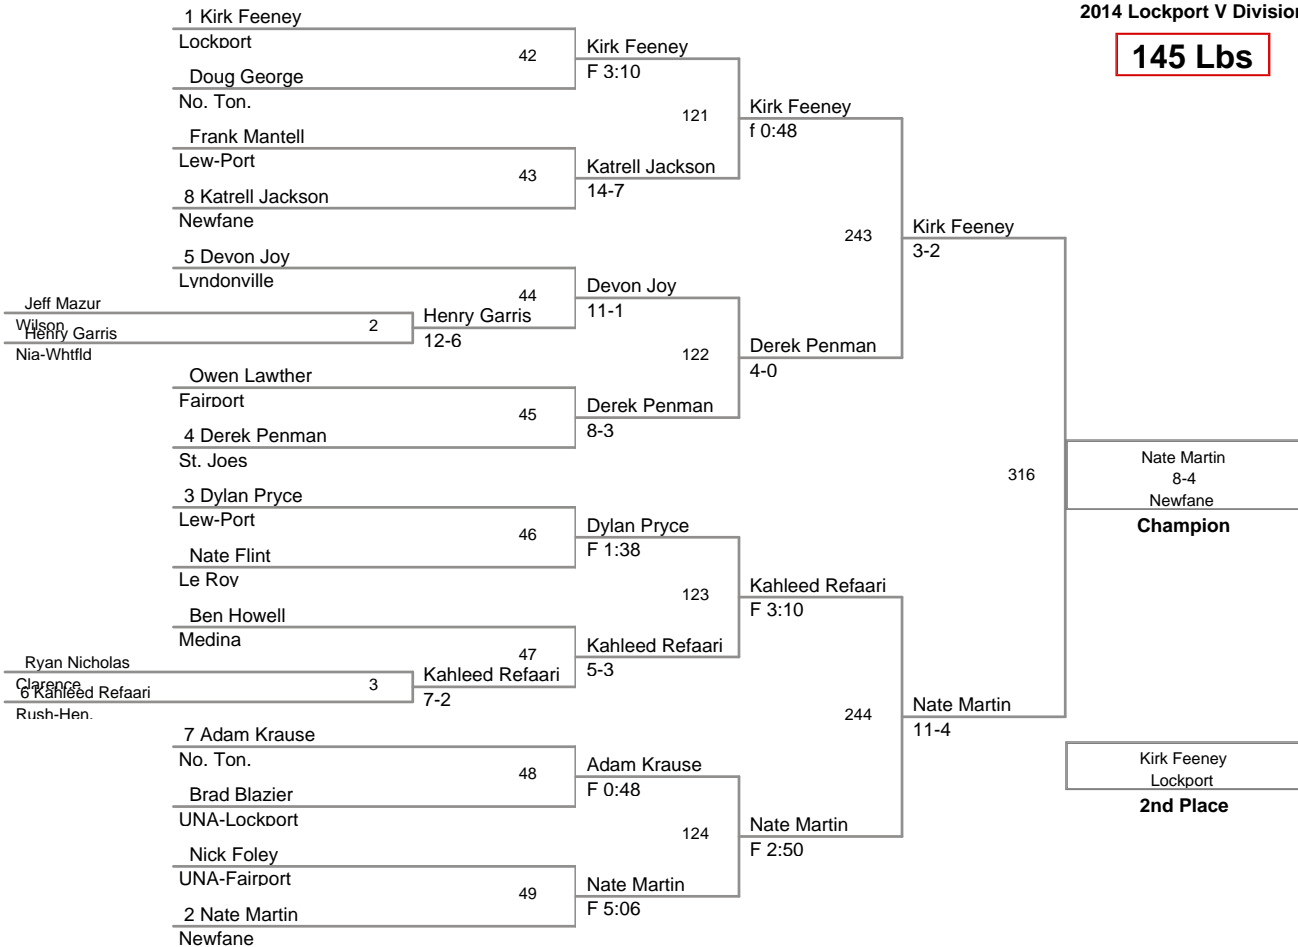

2014 Lockport Varsity
2014 Lockport V Division

145 Lbs