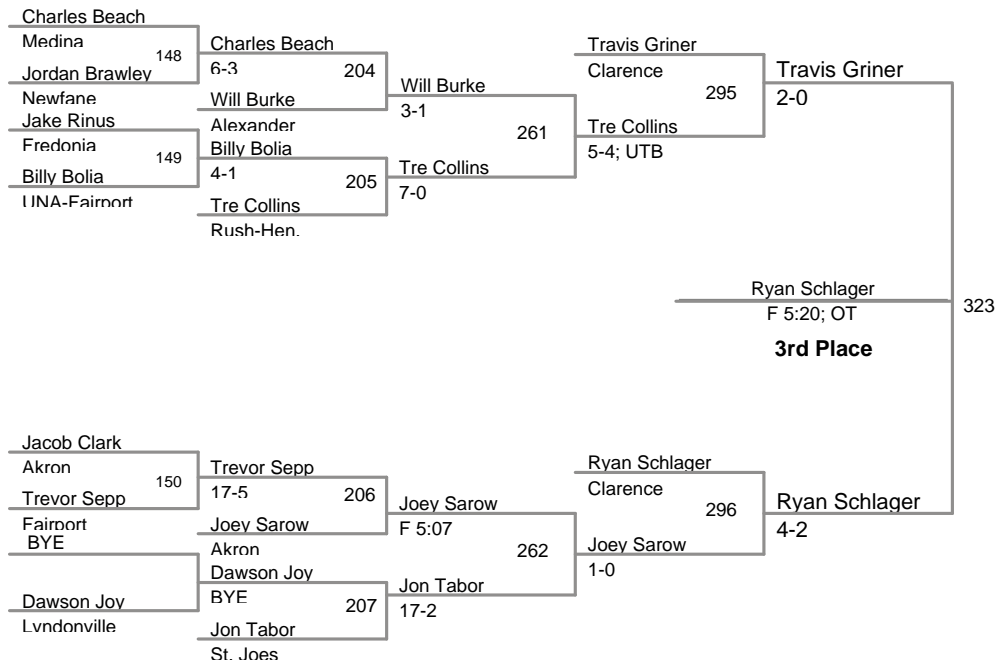

2014 Lockport Varsity
2014 Lockport V Division

182 Lbs