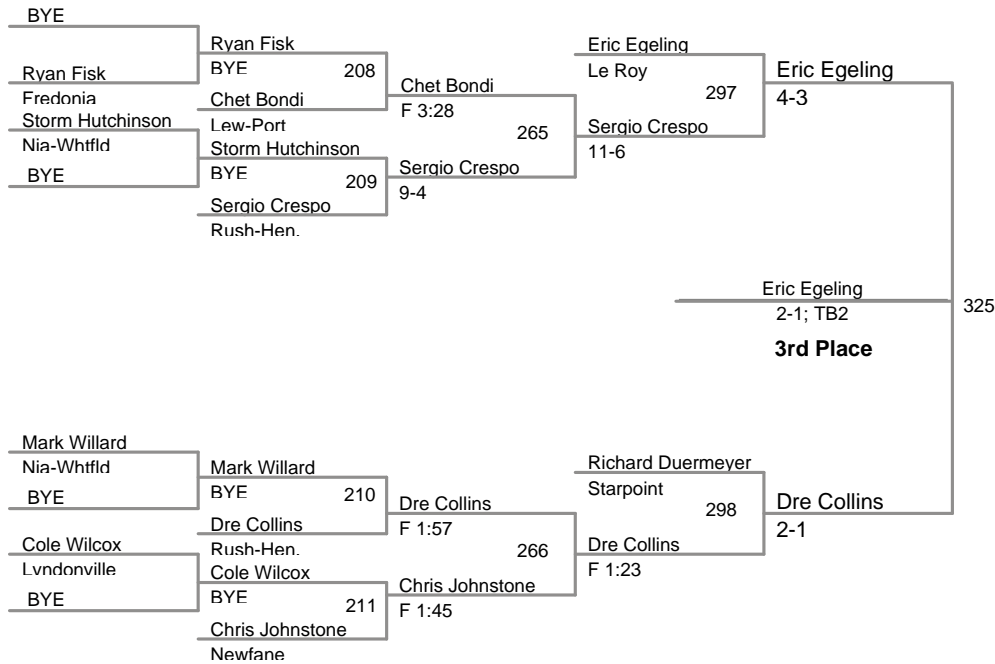

2014 Lockport Varsity
2014 Lockport V Division

195 Lbs