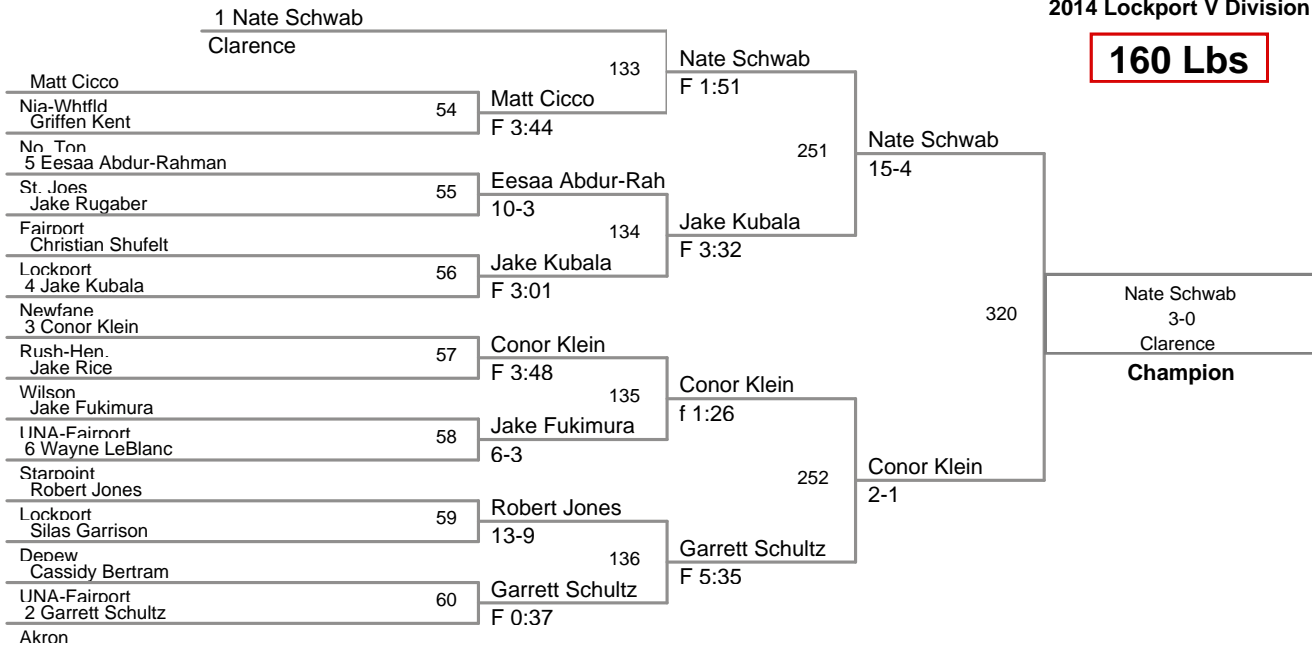

145 Lbs

2014 Lockport Varsity
2014 Lockport V Division

152 Lbs

2014 Lockport Varsity
2014 Lockport V Division

160 Lbs

2014 Lockport Varsity
2014 Lockport V Division

170 Lbs

2014 Lockport Varsity
2014 Lockport V Division