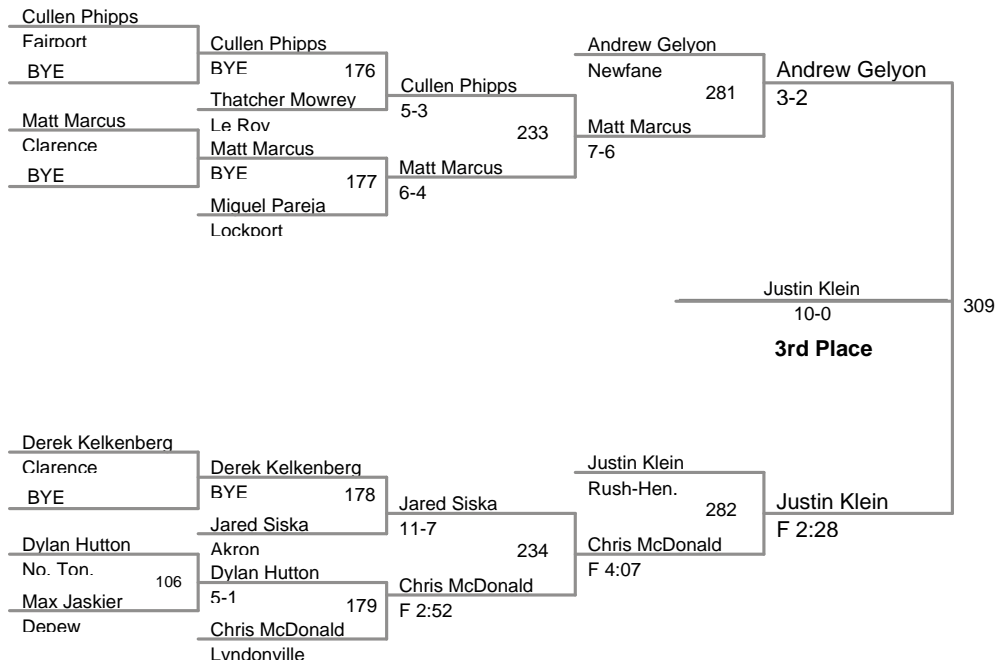

2014 Lockport Varsity
2014 Lockport V Division

126 Lbs