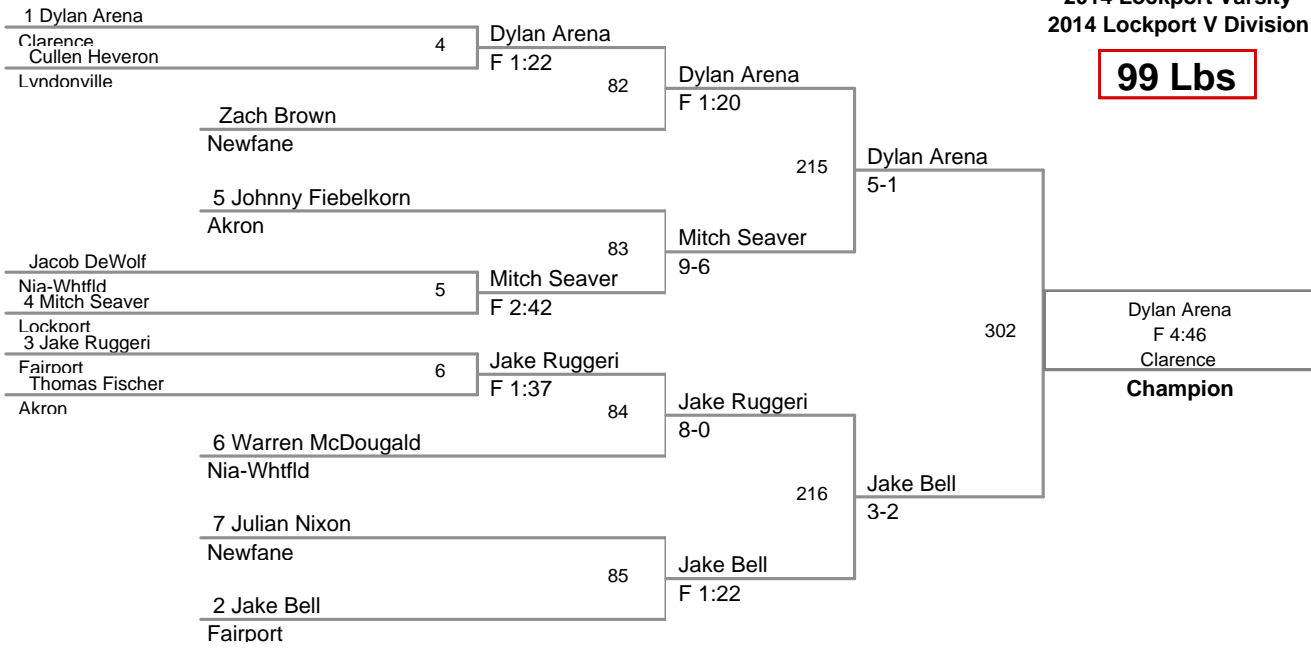

2014 Lockport Varsity
2014 Lockport V Division

99 Lbs