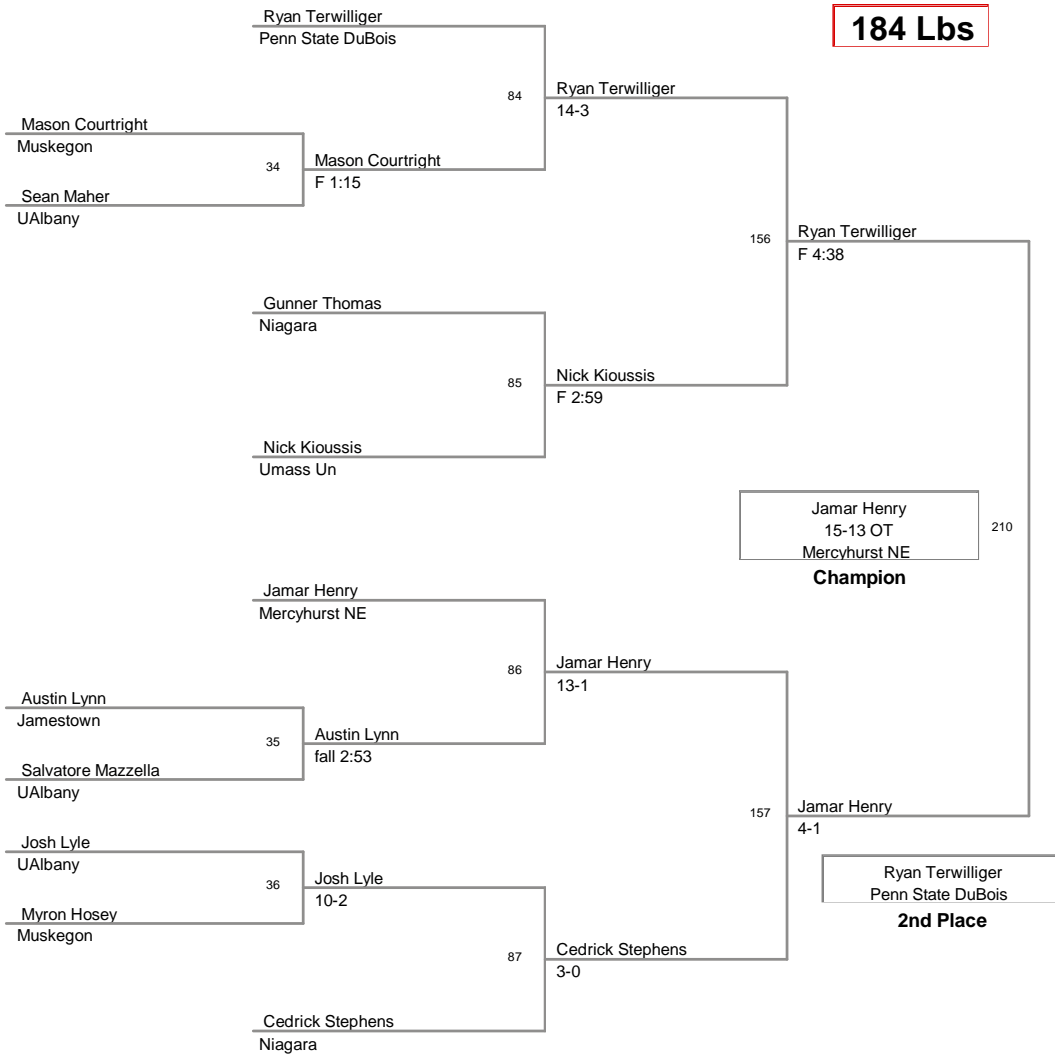

149 Lbs

2013 Thunderwolves Open
2013 Thunderwol Division

157 Lbs

2013 Thunderwolves Open
2013 Thunderwol Division

165 Lbs

2013 Thunderwolves Open
2013 Thunderwol Division

174 Lbs

2013 Thunderwolves Open
2013 Thunderwol Division

184 Lbs

2013 Thunderwolves Open
2013 Thunderwol Division

197 Lbs

2013 Thunderwolves Open
2013 Thunderwol Division

285 Lbs