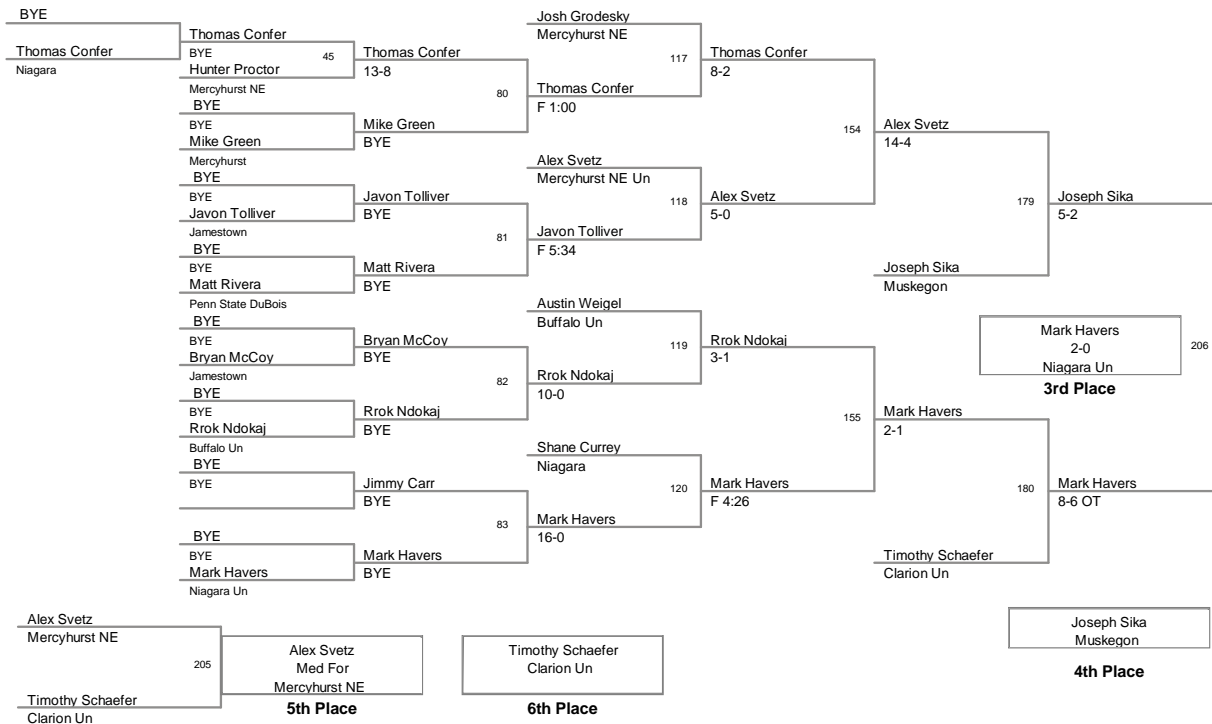

149 Lbs

2013 Thunderwolves Open
2013 Thunderwol Division

157 Lbs

2013 Thunderwolves Open
2013 Thunderwol Division

165 Lbs

2013 Thunderwolves Open
2013 Thunderwol Division

174 Lbs

2013 Thunderwolves Open
2013 Thunderwol Division