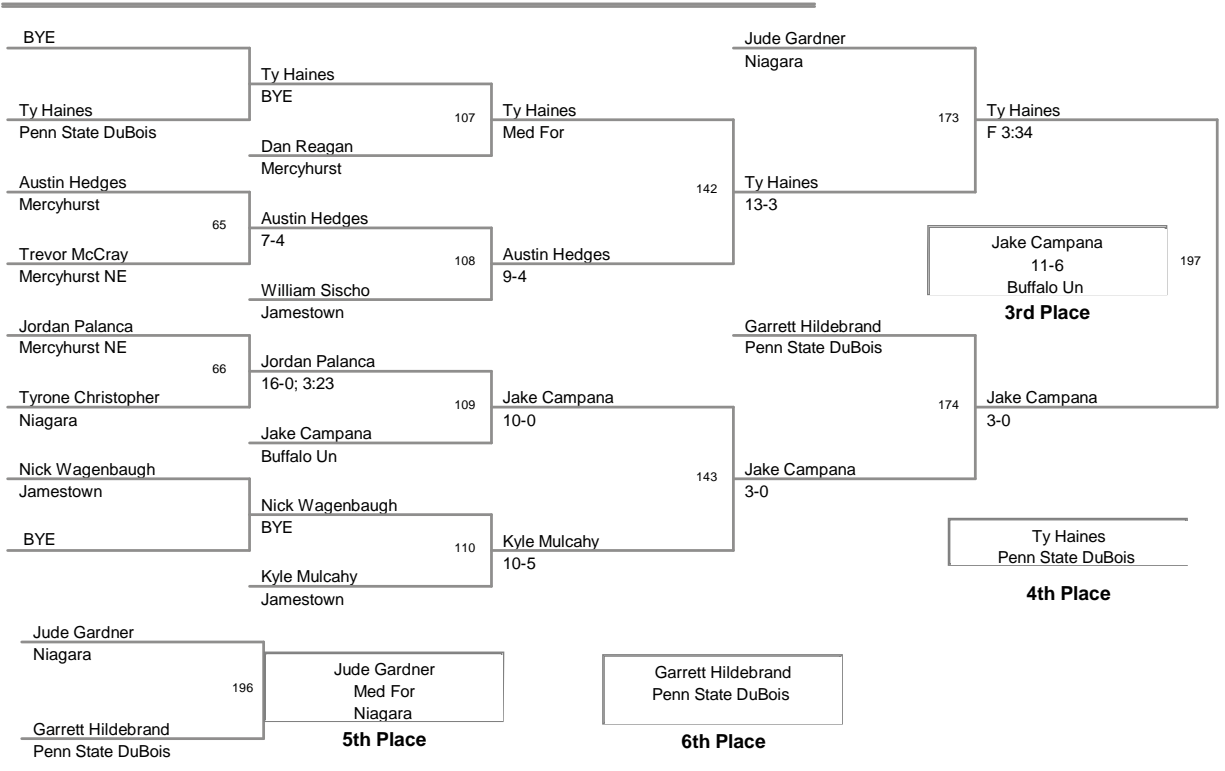

2013 Thunderwolves Open
2013 Thunderwol Division

149 Lbs