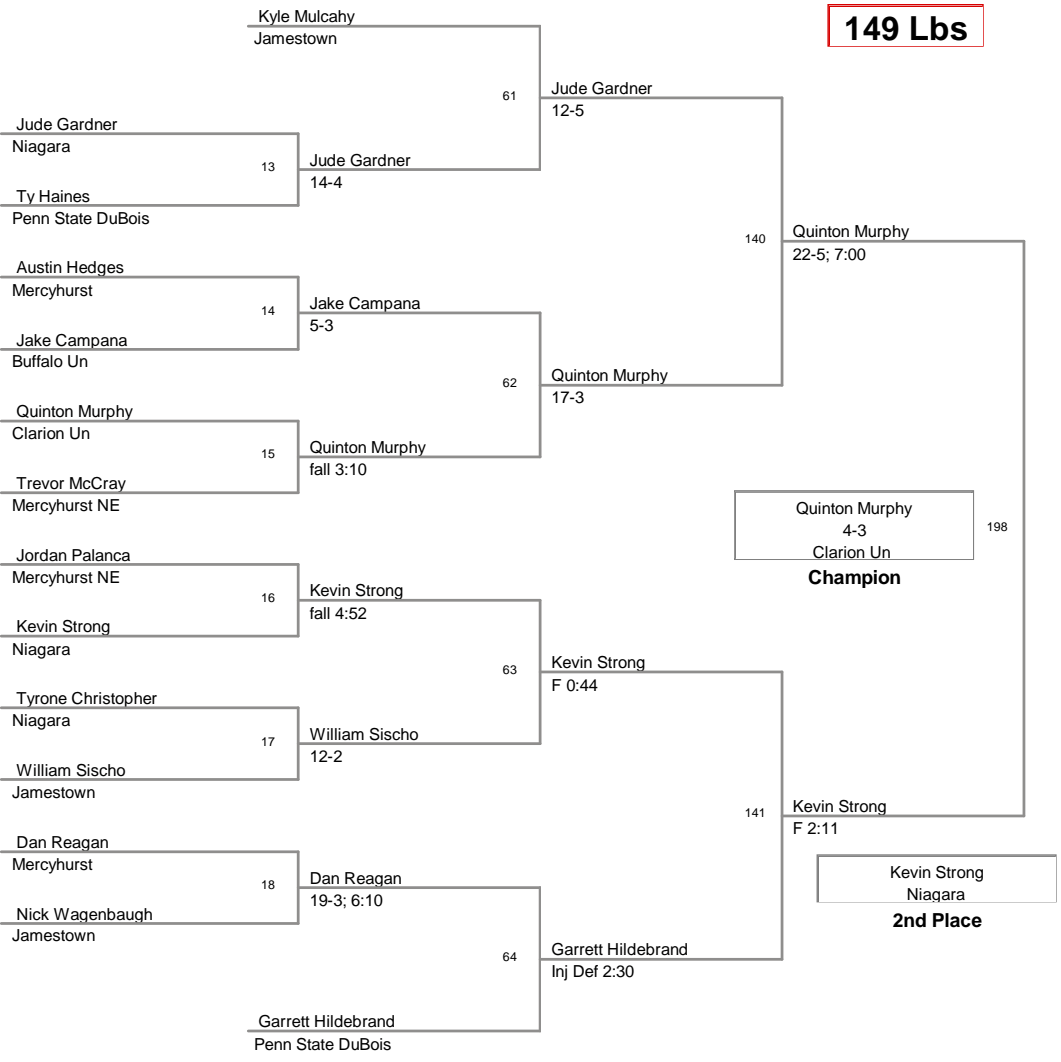

2013 Thunderwolves Open
2013 Thunderwol Division

149 Lbs