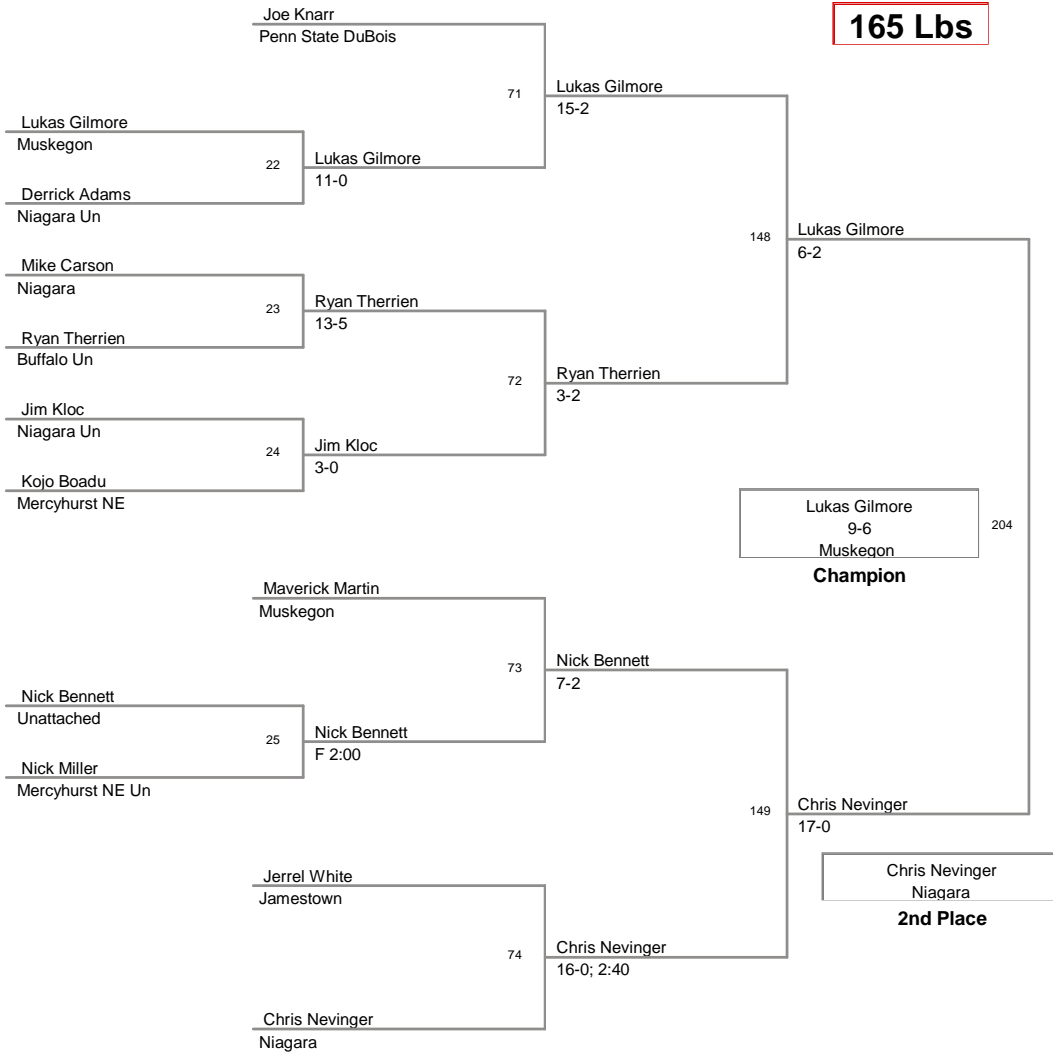

2013 Thunderwolves Open
2013 Thunderwol Division

165 Lbs