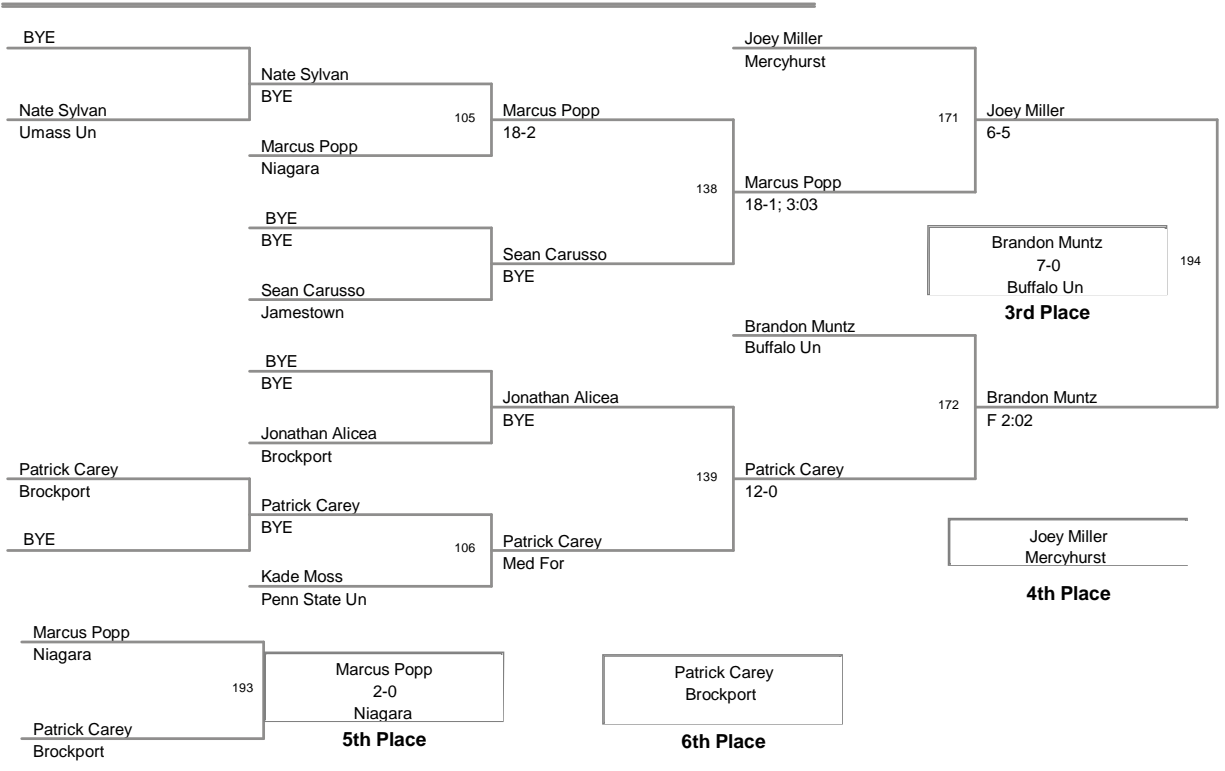

2013 Thunderwolves Open
2013 Thunderwol Division

125 Lbs

2013 Thunderwolves Open
2013 Thunderwol Division

133 Lbs

2013 Thunderwolves Open
2013 Thunderwol Division

141 Lbs

2013 Thunderwolves Open
2013 Thunderwol Division