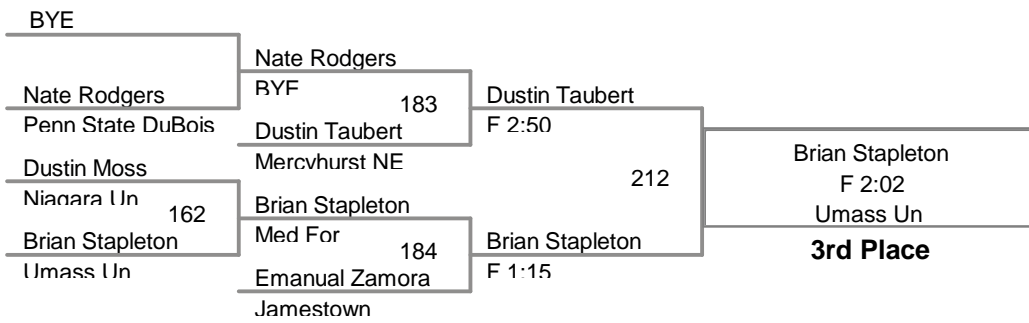

2013 Thunderwolves Open
2013 Thunderwol Division

197 Lbs