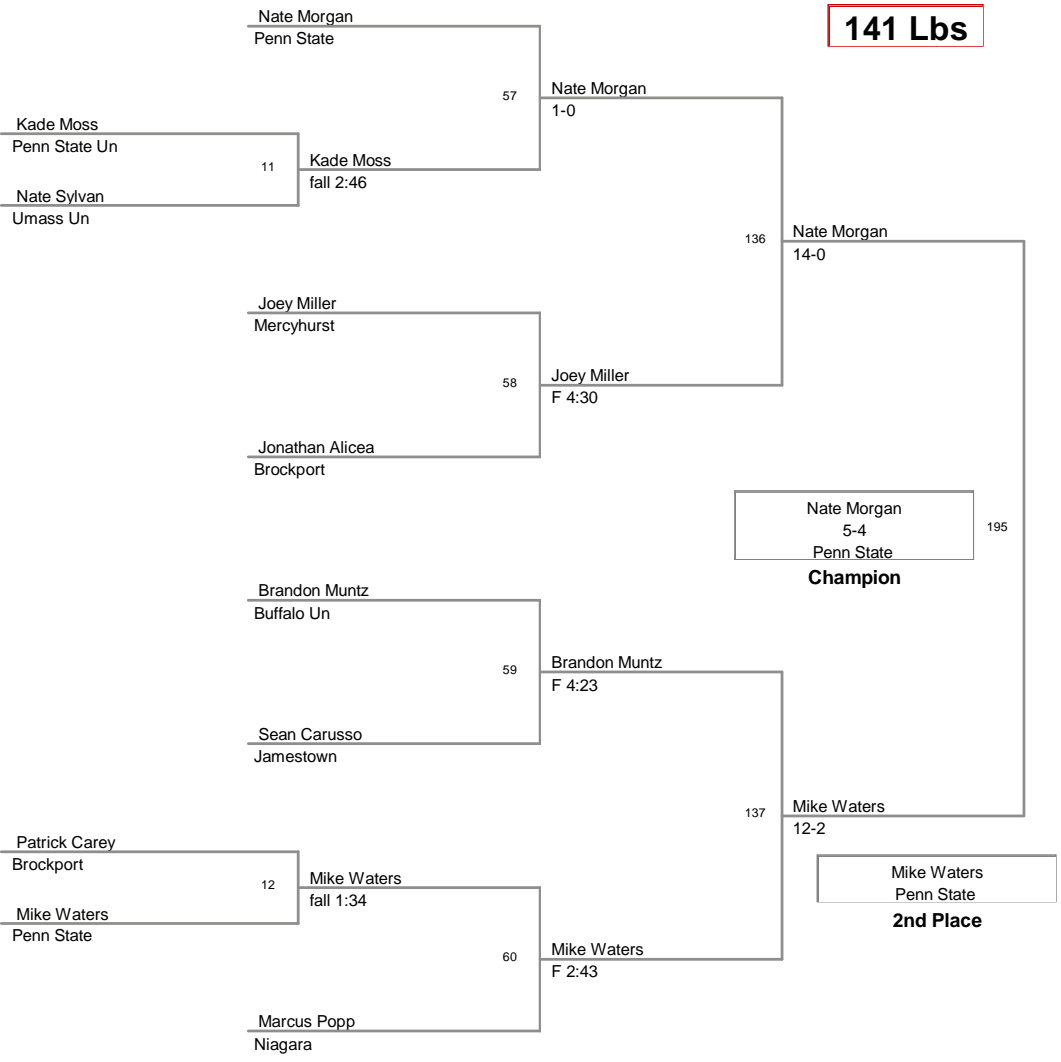

2013 Thunderwolves Open
2013 Thunderwol Division

125 Lbs

2013 Thunderwolves Open
2013 Thunderwol Division

133 Lbs

2013 Thunderwolves Open
2013 Thunderwol Division

141 Lbs

2013 Thunderwolves Open
2013 Thunderwol Division

184 Lbs

2013 Thunderwolves Open
2013 Thunderwol Division

197 Lbs

2013 Thunderwolves Open
2013 Thunderwol Division

285 Lbs