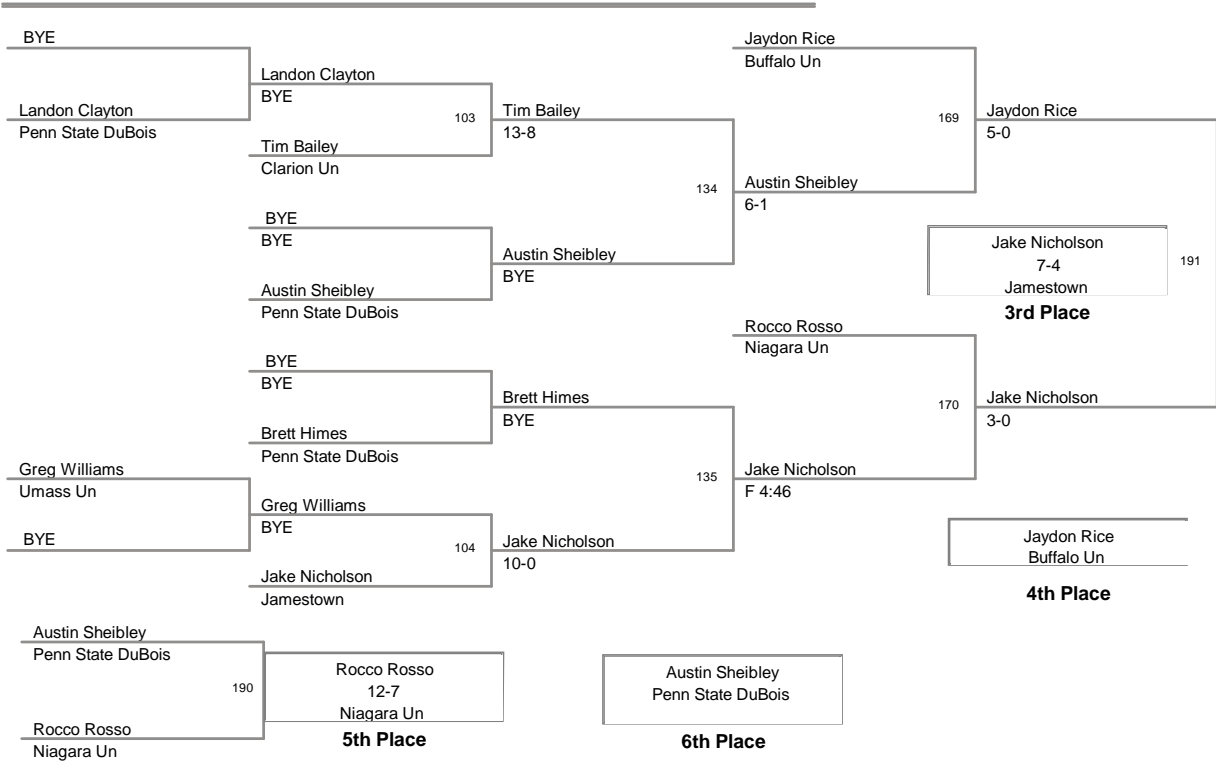

2013 Thunderwolves Open
2013 Thunderwol Division

125 Lbs

2013 Thunderwolves Open
2013 Thunderwol Division

133 Lbs

2013 Thunderwolves Open
2013 Thunderwol Division

141 Lbs

2013 Thunderwolves Open
2013 Thunderwol Division