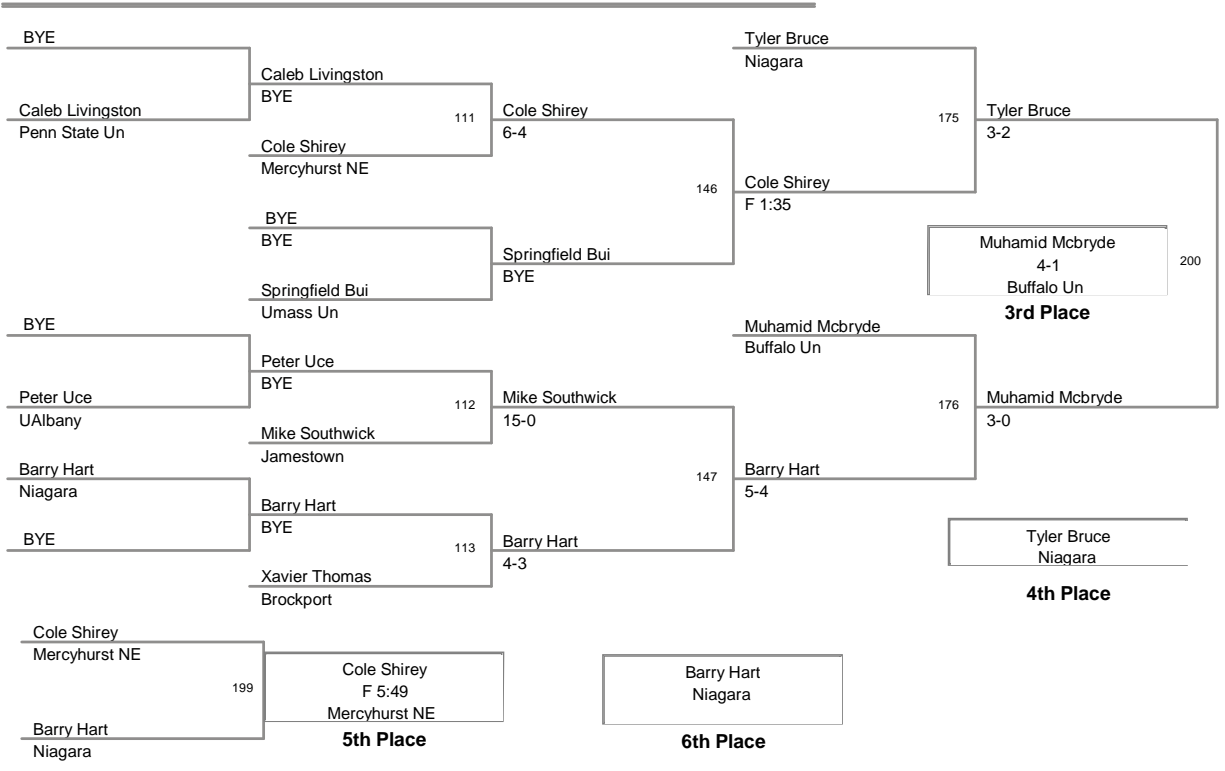

2013 Thunderwolves Open
2013 Thunderwol Division

157 Lbs