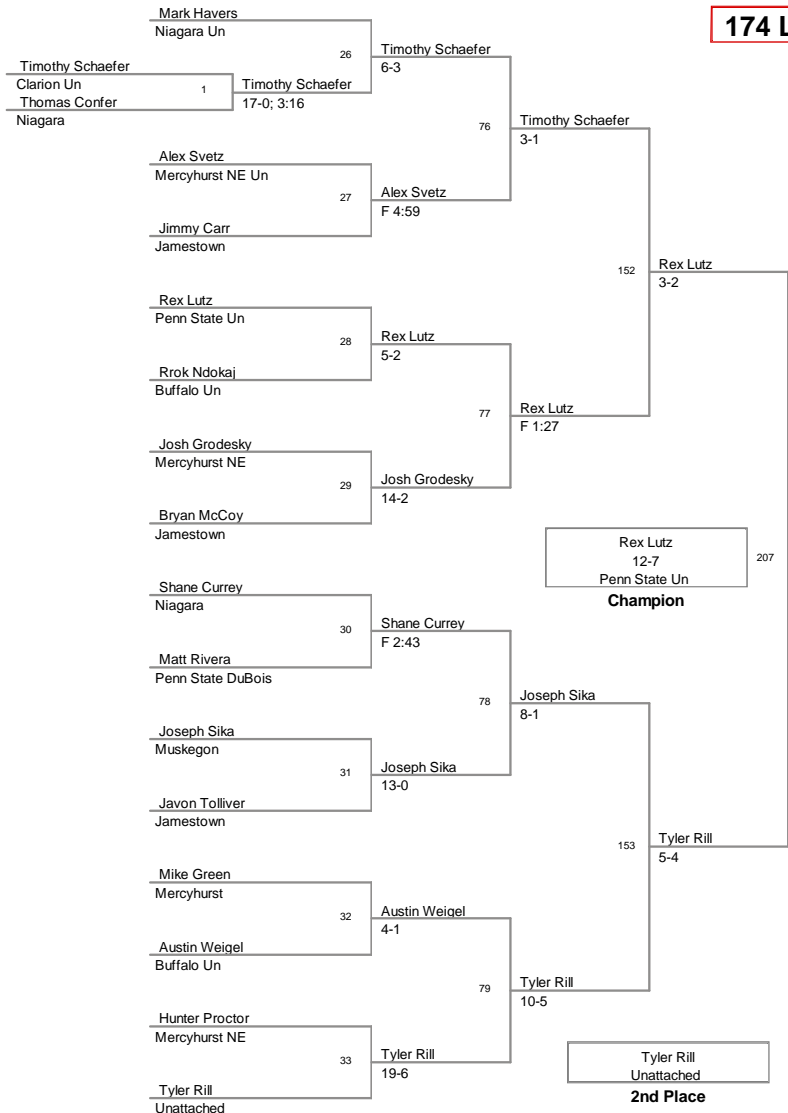

149 Lbs

2013 Thunderwolves Open
2013 Thunderwol Division

157 Lbs

2013 Thunderwolves Open
2013 Thunderwol Division

165 Lbs

2013 Thunderwolves Open
2013 Thunderwol Division

174 Lbs

2013 Thunderwolves Open
2013 Thunderwol Division