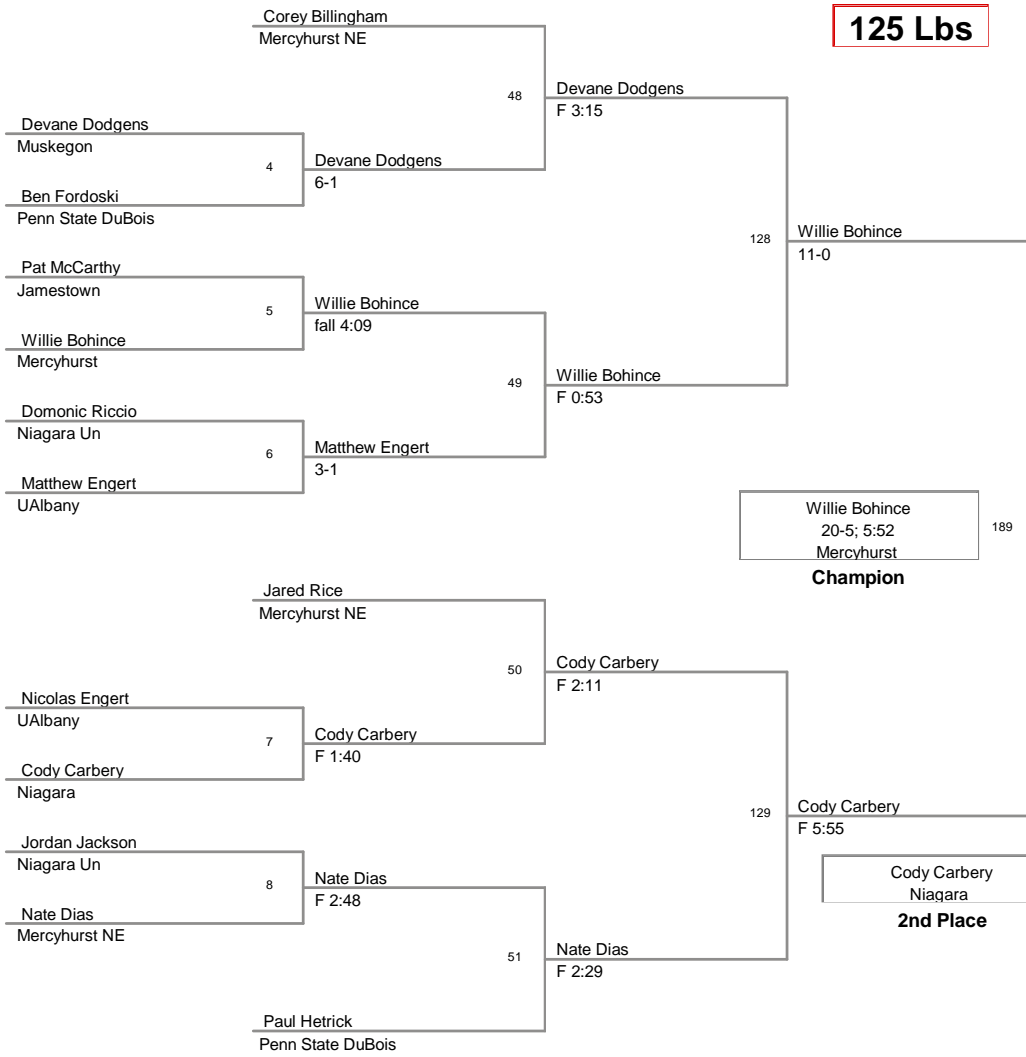

2013 Thunderwolves Open
2013 Thunderwol Division

125 Lbs

2013 Thunderwolves Open
2013 Thunderwol Division

133 Lbs

2013 Thunderwolves Open
2013 Thunderwol Division

141 Lbs

2013 Thunderwolves Open
2013 Thunderwol Division

184 Lbs

2013 Thunderwolves Open
2013 Thunderwol Division

197 Lbs

2013 Thunderwolves Open
2013 Thunderwol Division

285 Lbs