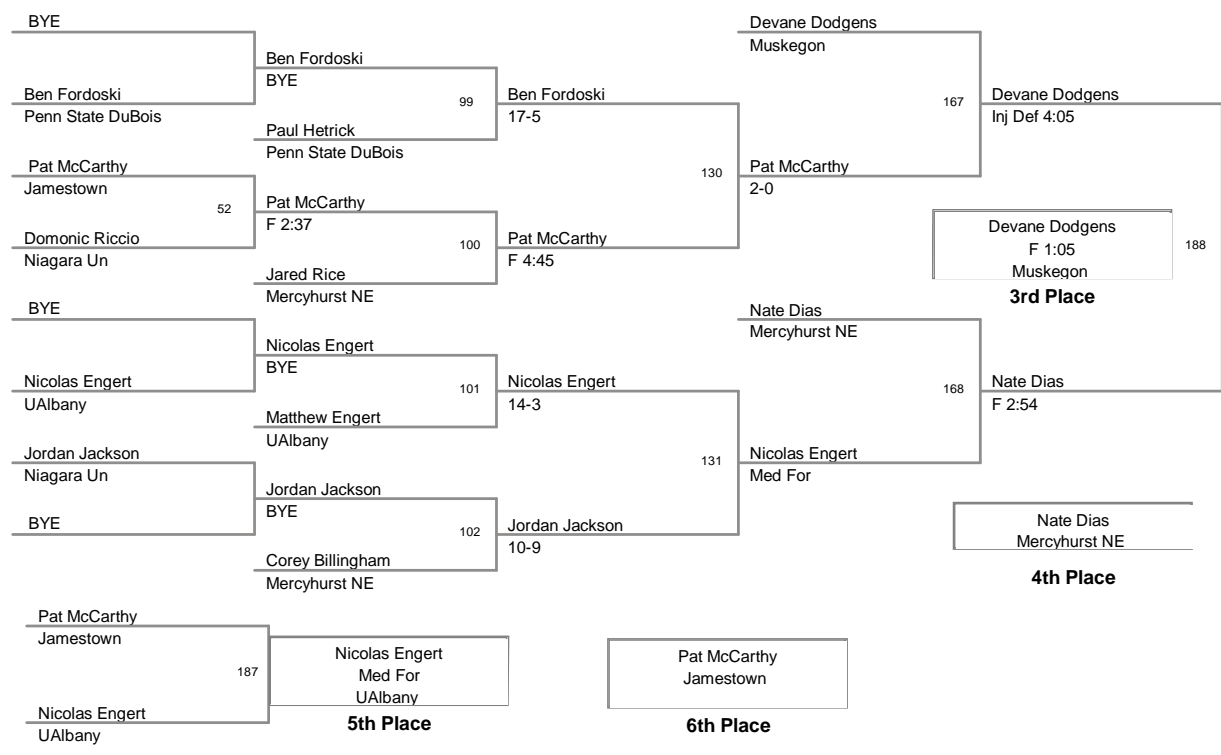

2013 Thunderwolves Open
2013 Thunderwol Division

125 Lbs

2013 Thunderwolves Open
2013 Thunderwol Division

133 Lbs

2013 Thunderwolves Open
2013 Thunderwol Division

141 Lbs

2013 Thunderwolves Open
2013 Thunderwol Division