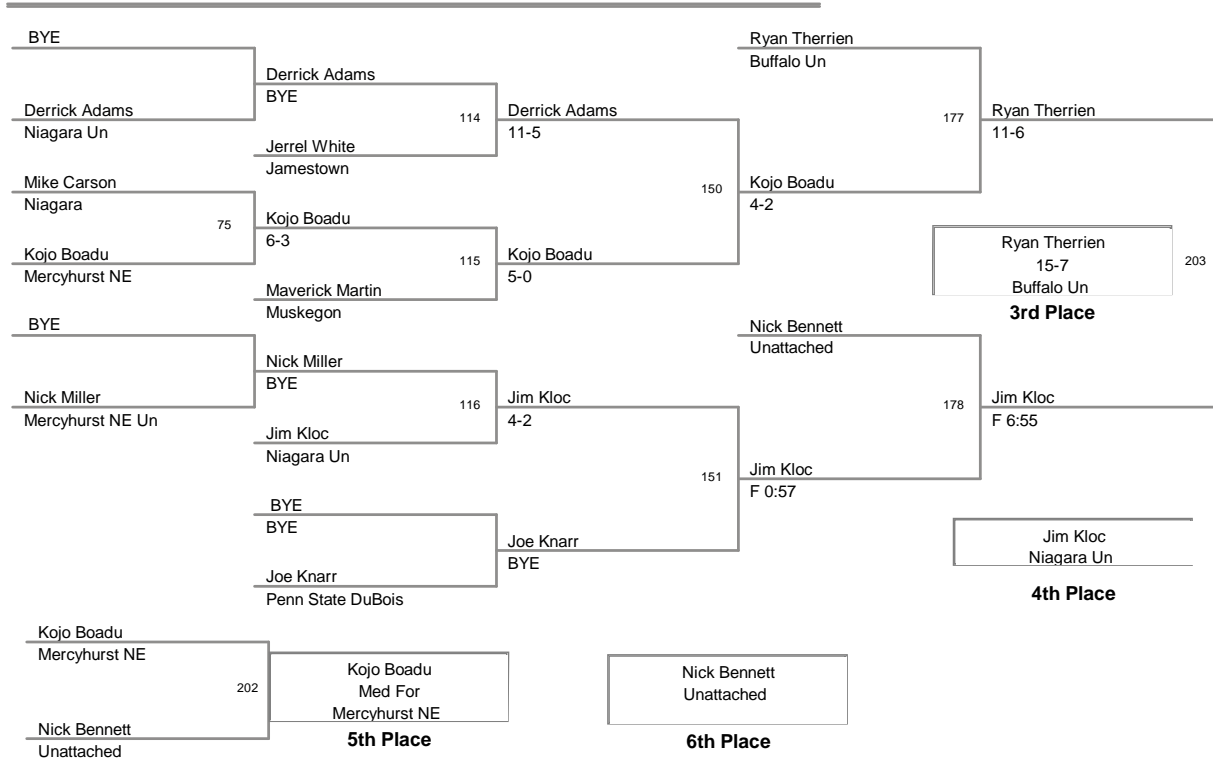

149 Lbs

2013 Thunderwolves Open
2013 Thunderwol Division

157 Lbs

2013 Thunderwolves Open
2013 Thunderwol Division

165 Lbs

2013 Thunderwolves Open
2013 Thunderwol Division

174 Lbs

2013 Thunderwolves Open
2013 Thunderwol Division