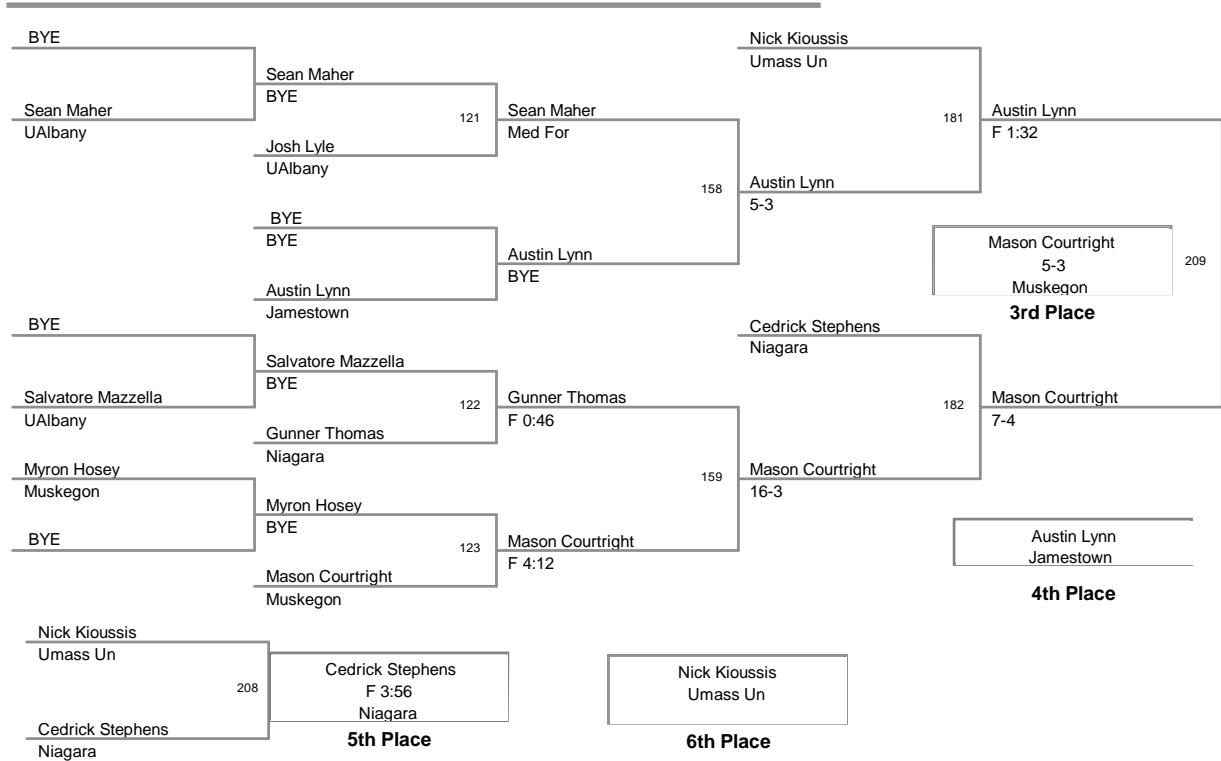

2013 Thunderwolves Open
2013 Thunderwol Division

184 Lbs