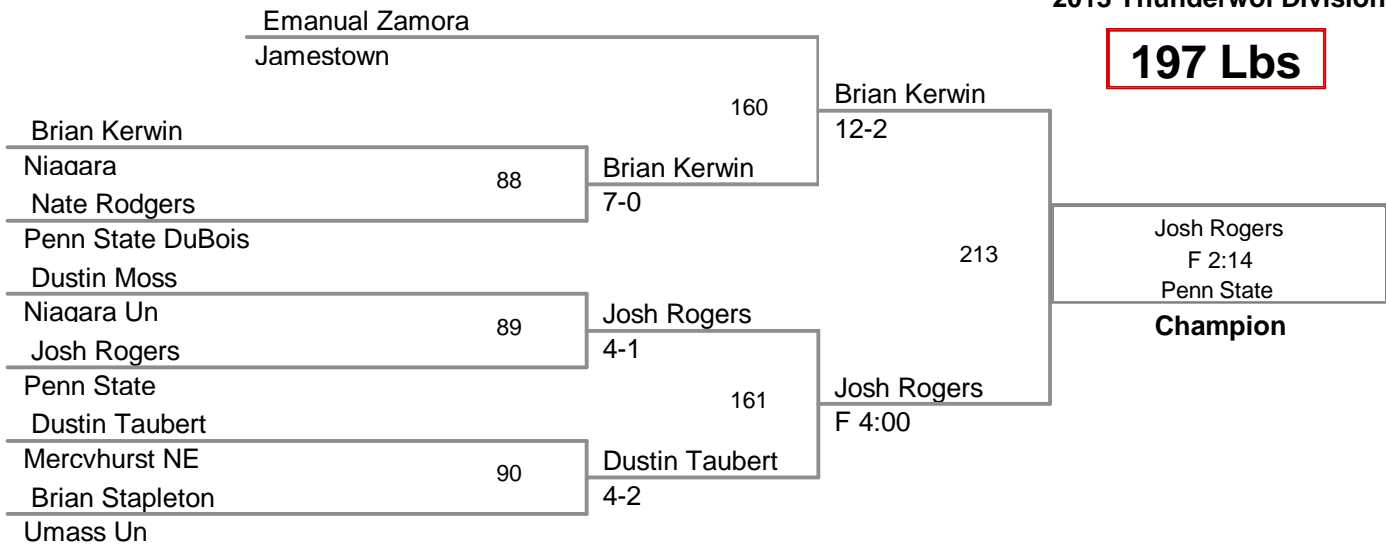

184 Lbs

2013 Thunderwolves Open
2013 Thunderwol Division

197 Lbs

2013 Thunderwolves Open
2013 Thunderwol Division

285 Lbs