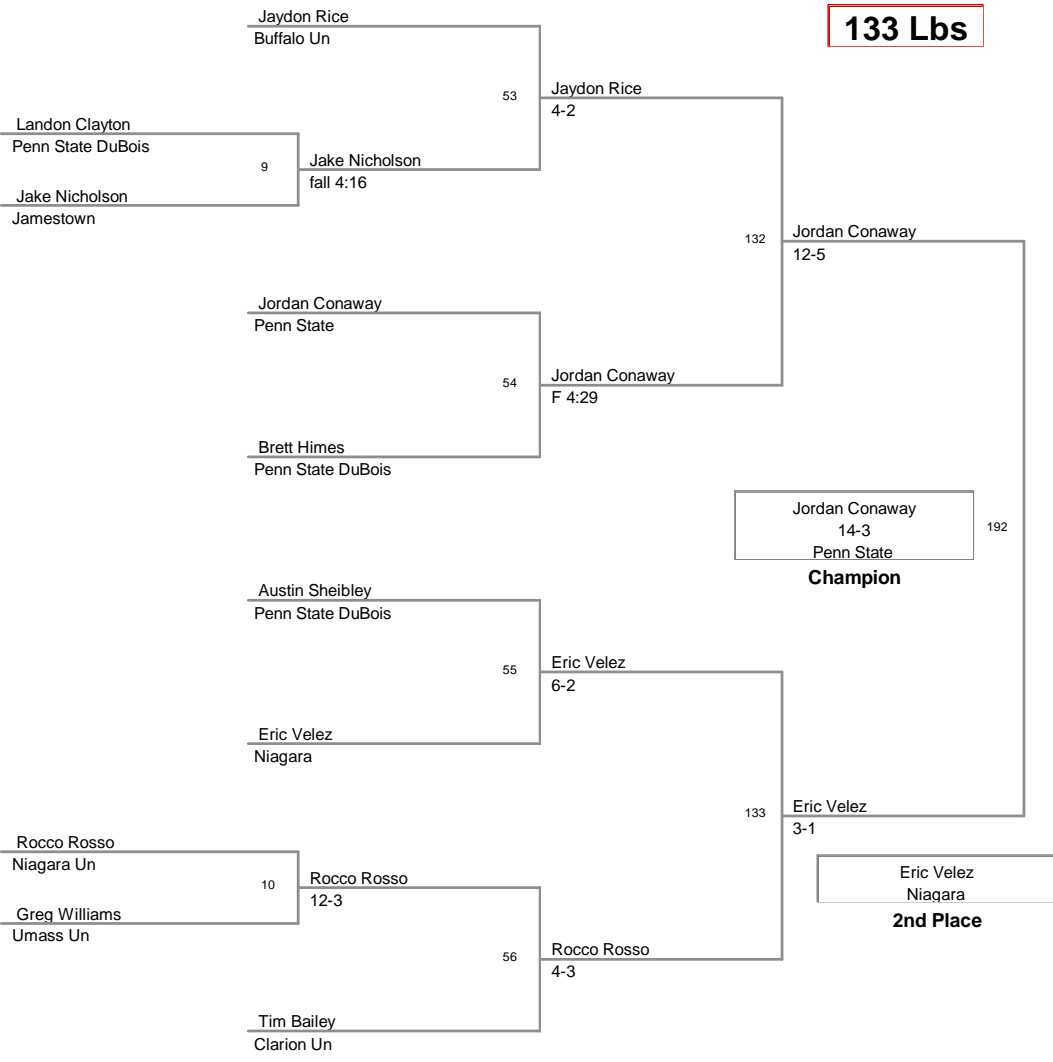

2013 Thunderwolves Open
2013 Thunderwol Division

125 Lbs

2013 Thunderwolves Open
2013 Thunderwol Division

133 Lbs

2013 Thunderwolves Open
2013 Thunderwol Division

141 Lbs

2013 Thunderwolves Open
2013 Thunderwol Division

184 Lbs

2013 Thunderwolves Open
2013 Thunderwol Division

197 Lbs

2013 Thunderwolves Open
2013 Thunderwol Division

285 Lbs