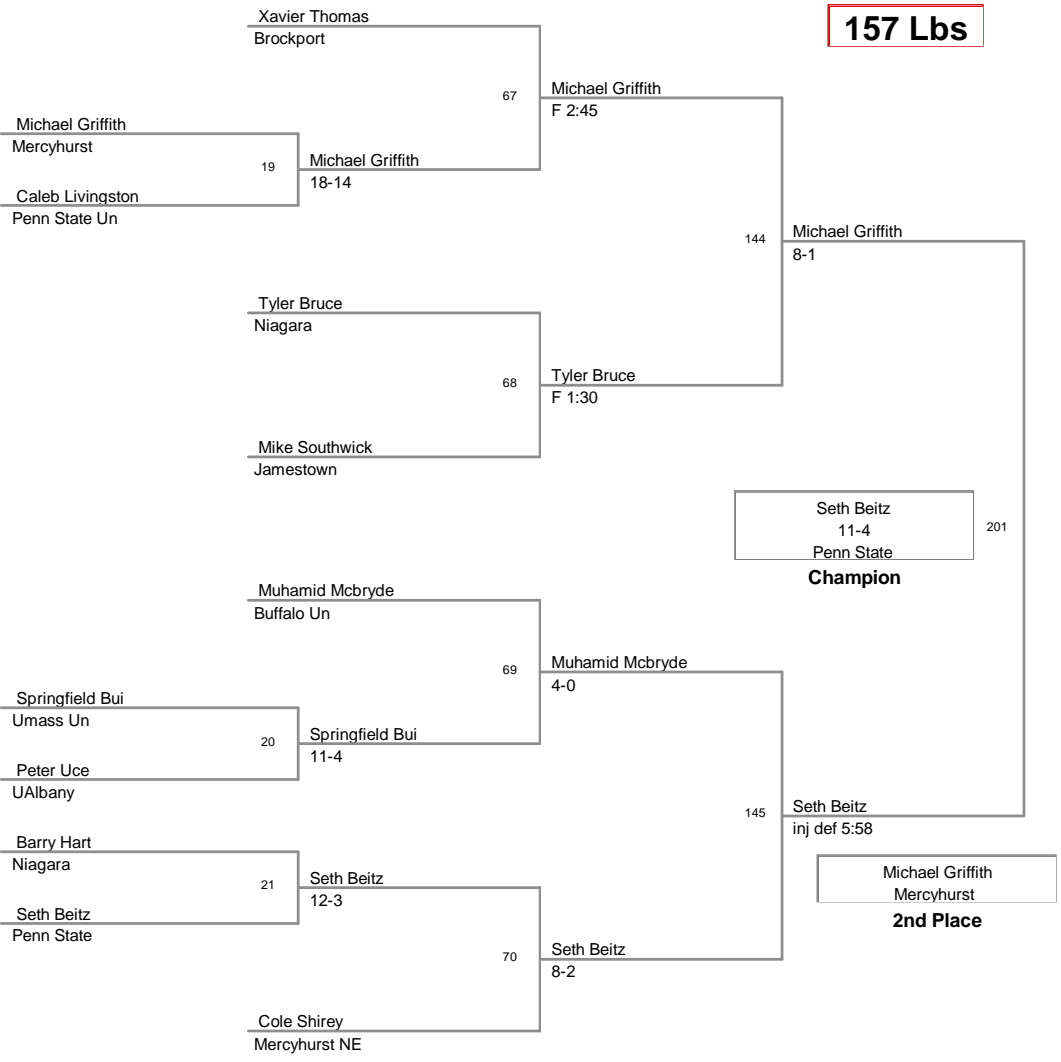

2013 Thunderwolves Open
2013 Thunderwol Division

157 Lbs