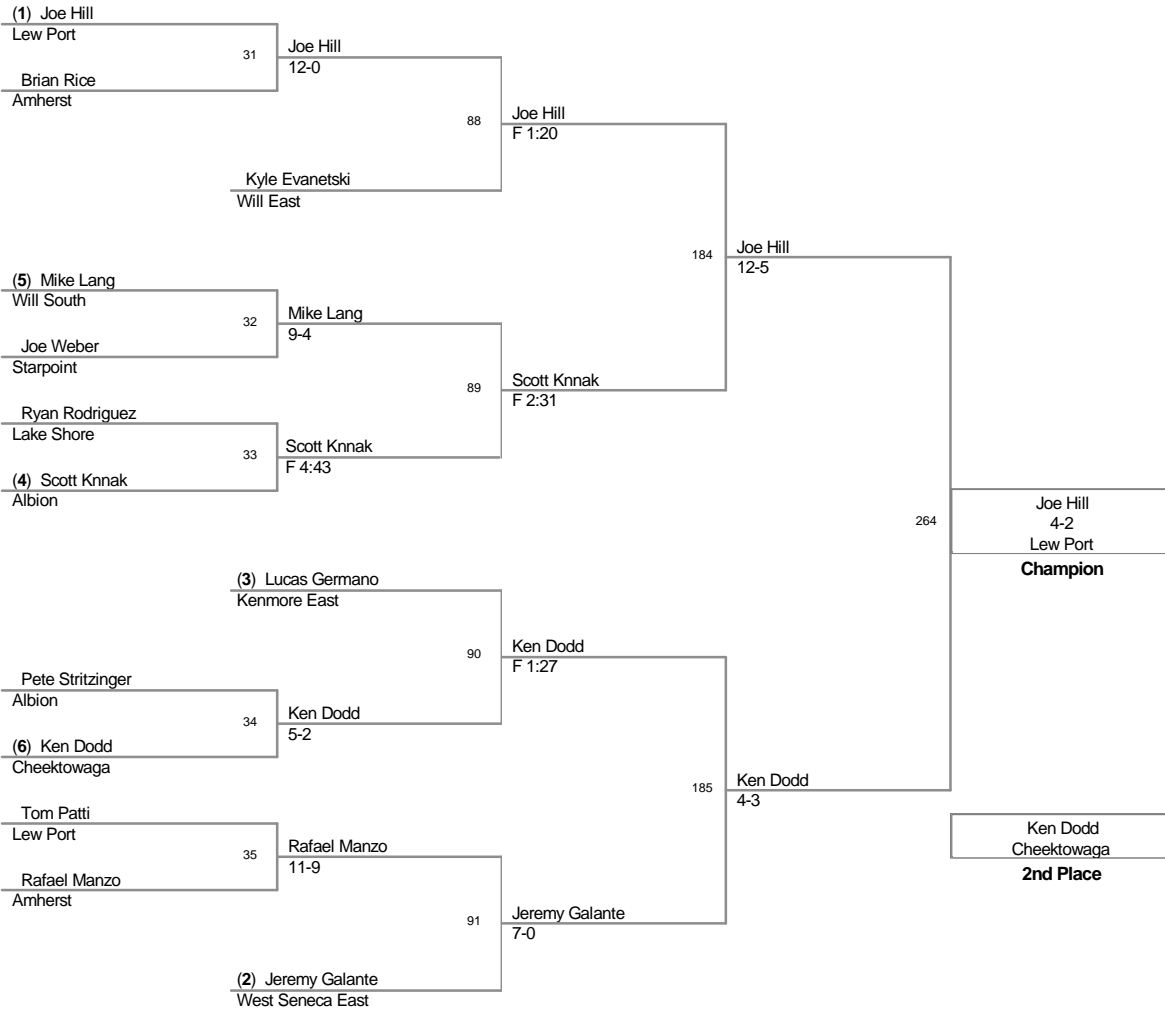

**145 Lbs**

**152 Lbs**

**160 Lbs**

**171 Lbs**

**189 Lbs**

**215 Lbs**

**285 Lbs**

**2009 AAA Class  
Tournament**

**Top Team Scores**

<u>Plc</u>	<u>Points</u>	<u>Team</u>
1	189.0	Cheektowaga
2	180.0	Will East
3	168.0	Iroquois
4	165.5	Albion
5	157.5	West Seneca East
6	150.5	Grand Island
7	110.0	Kenmore East
8	109.0	Starpoint
9	83.0	Lew Port
10	73.5	Amherst
11	63.5	Lake Shore
12	59.0	Will South
13	4.0	Maryvale