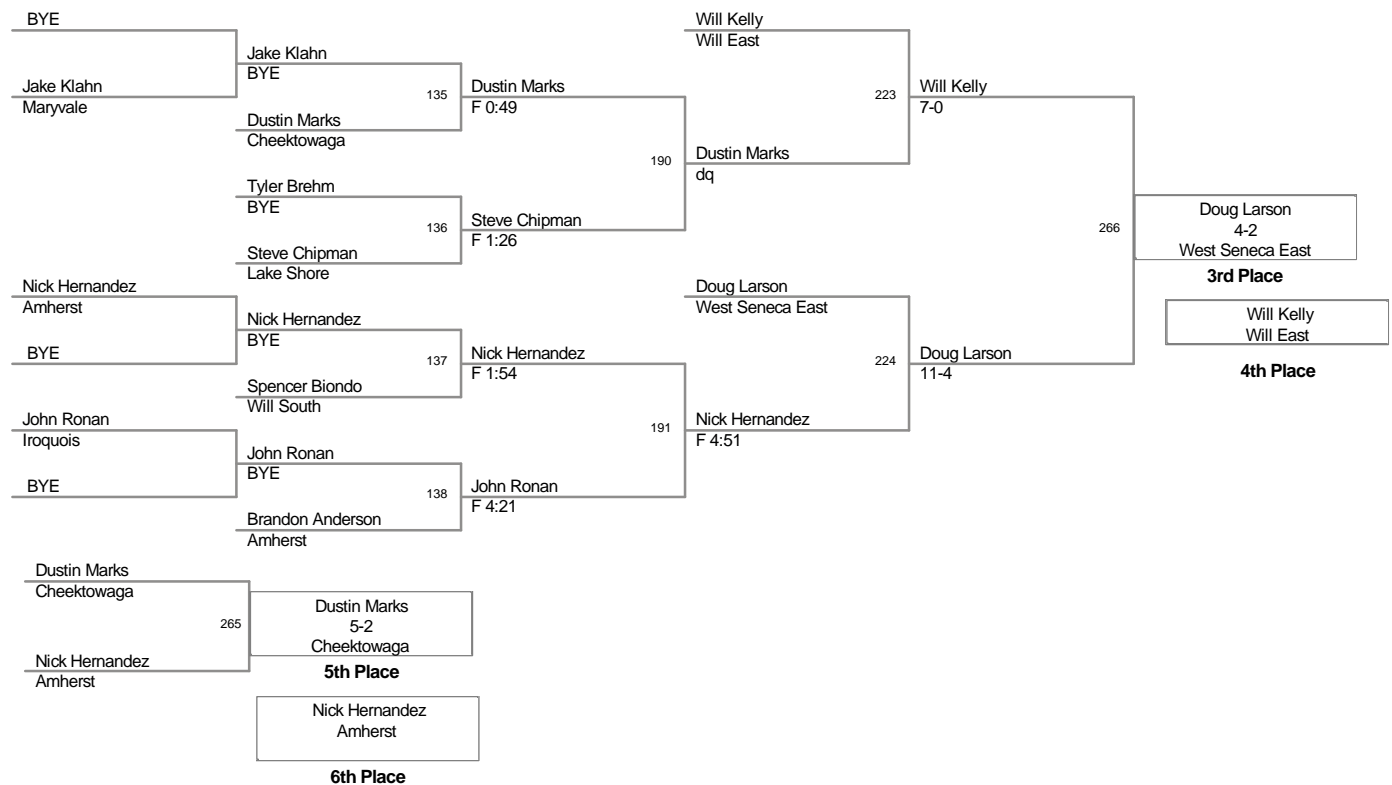

**145 Lbs**

**152 Lbs**

**160 Lbs**

**171 Lbs**

**189 Lbs**

**215 Lbs**

**285 Lbs**

**2009 AAA Class  
Tournament**

**Top Team Scores**

<u>Plc</u>	<u>Points</u>	<u>Team</u>
1	189.0	Cheektowaga
2	180.0	Will East
3	168.0	Iroquois
4	165.5	Albion
5	157.5	West Seneca East
6	150.5	Grand Island
7	110.0	Kenmore East
8	109.0	Starpoint
9	83.0	Lew Port
10	73.5	Amherst
11	63.5	Lake Shore
12	59.0	Will South
13	4.0	Maryvale