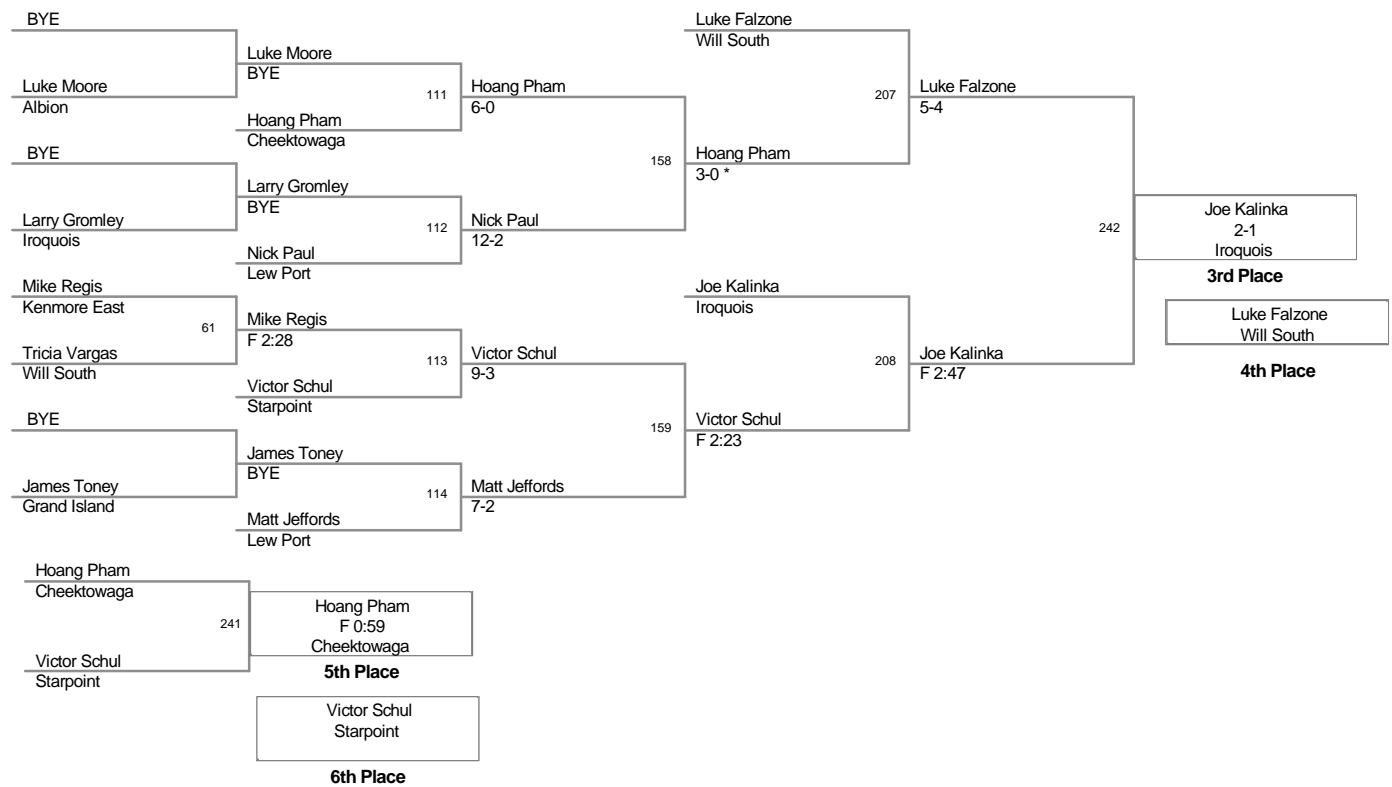

**96 Lbs**

**103 Lbs**

**112 Lbs**

**119 Lbs**

**125 Lbs**

**130 Lbs**

**135 Lbs**

**140 Lbs**

**Top Team Scores**

<u>Plc</u>	<u>Points</u>	<u>Team</u>
1	189.0	Cheektowaga
2	180.0	Will East
3	168.0	Iroquois
4	165.5	Albion
5	157.5	West Seneca East
6	150.5	Grand Island
7	110.0	Kenmore East
8	109.0	Starpoint
9	83.0	Lew Port
10	73.5	Amherst
11	63.5	Lake Shore
12	59.0	Will South
13	4.0	Maryvale