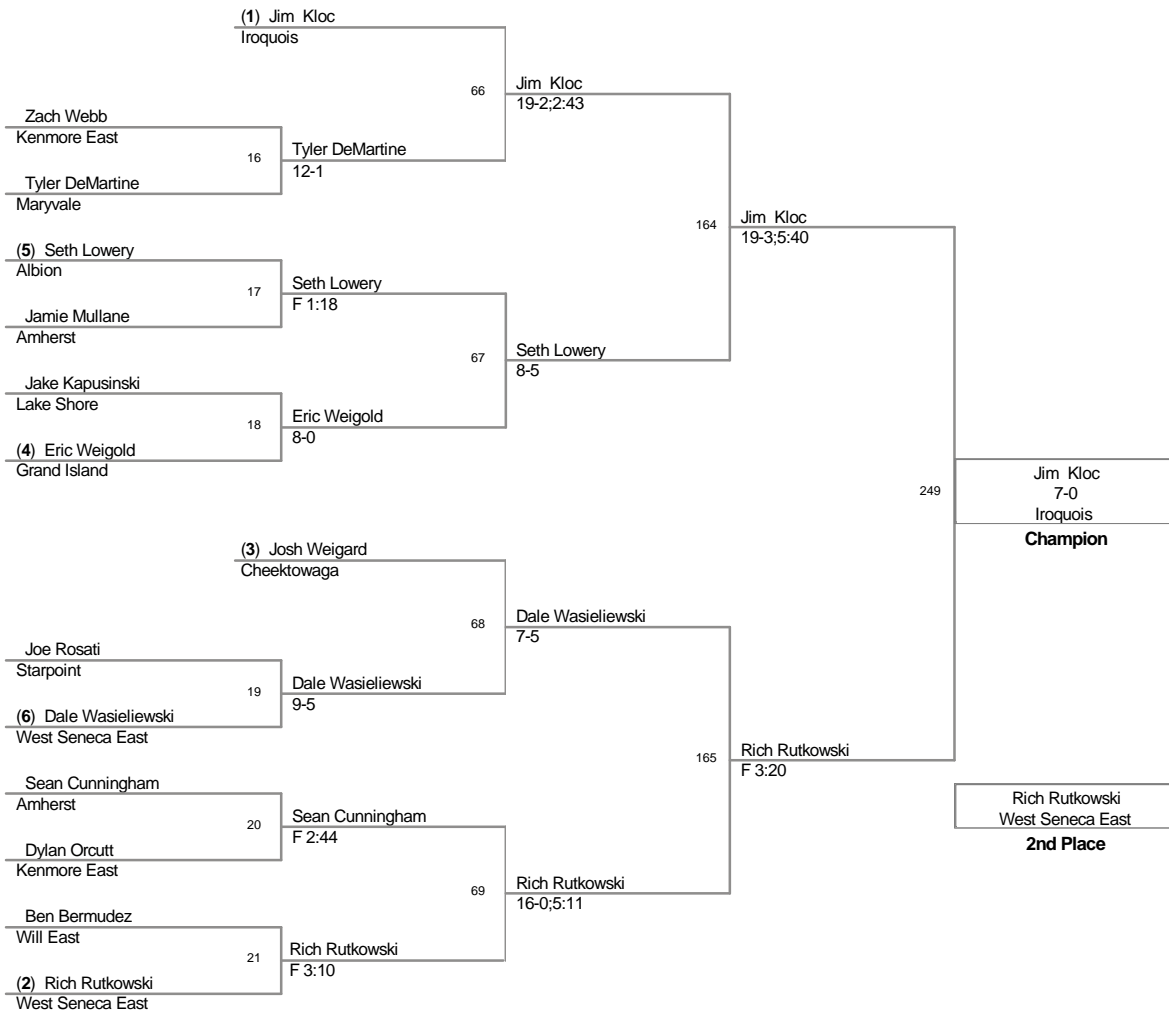

**96 Lbs**

**103 Lbs**

**112 Lbs**

**119 Lbs**

**125 Lbs**

**130 Lbs**

**135 Lbs**

**140 Lbs**

**145 Lbs**

**152 Lbs**

**160 Lbs**

**171 Lbs**

**189 Lbs**

**215 Lbs**

**285 Lbs**

**2009 AAA Class  
Tournament**

**Top Team Scores**

<u>Plc</u>	<u>Points</u>	<u>Team</u>
1	189.0	Cheektowaga
2	180.0	Will East
3	168.0	Iroquois
4	165.5	Albion
5	157.5	West Seneca East
6	150.5	Grand Island
7	110.0	Kenmore East
8	109.0	Starpoint
9	83.0	Lew Port
10	73.5	Amherst
11	63.5	Lake Shore
12	59.0	Will South
13	4.0	Maryvale