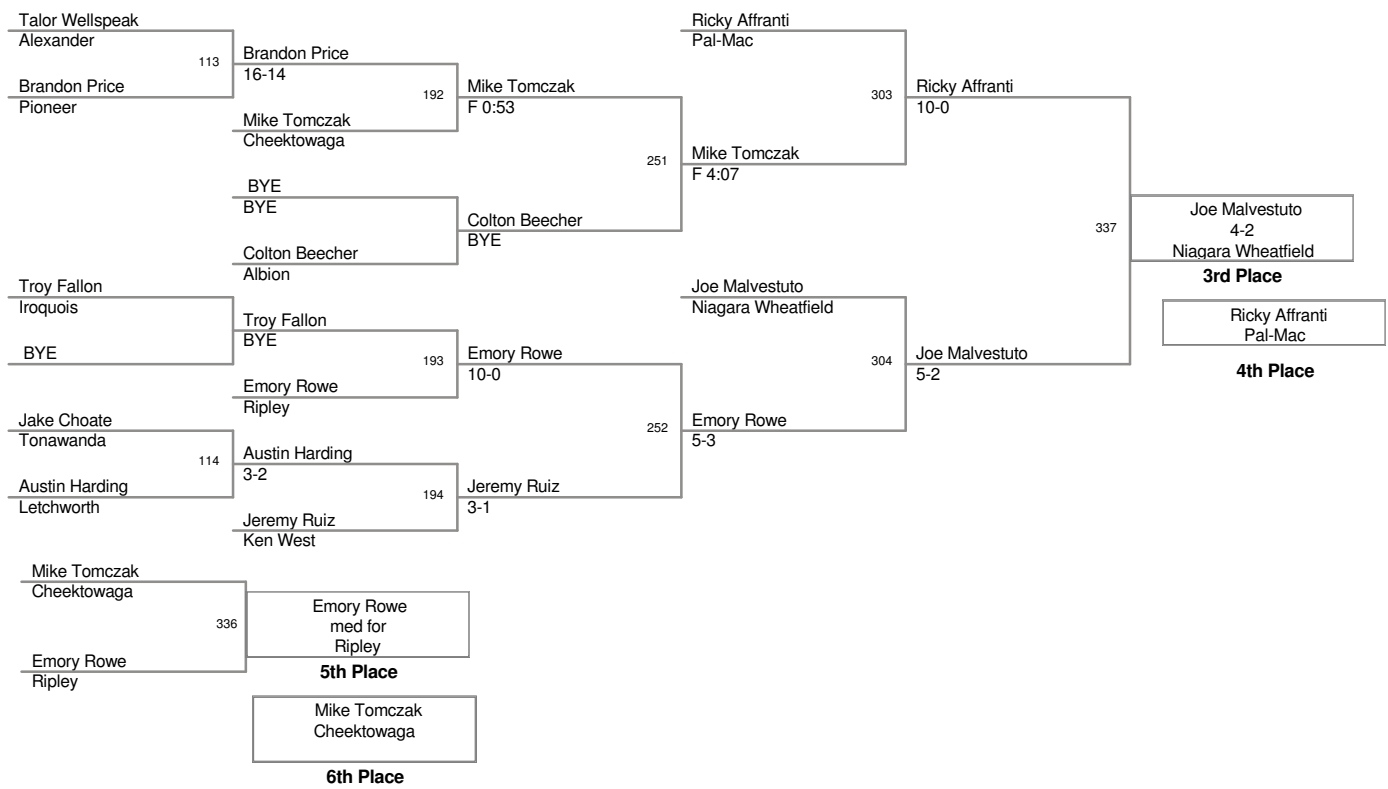

Outstanding Wrestler - 135lb Iroquois = Jim Kloc

96 Lbs

103 Lbs

112 Lbs

119 Lbs

125 Lbs

130 Lbs

135 Lbs