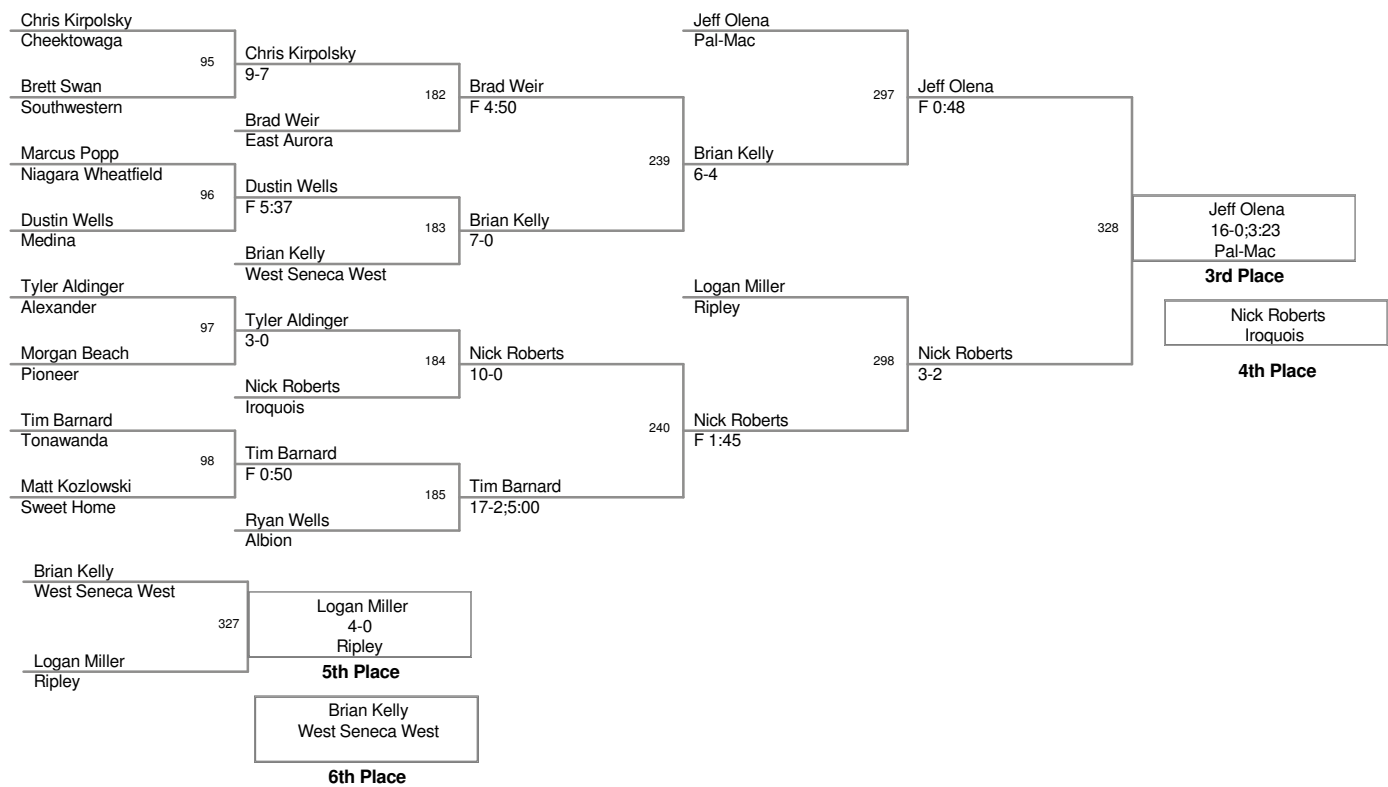

Plc	Points	Team	CH	CONS
1	178	Niagara Wheatfield	-	-
2	175	Lancaster	-	-
3	151.5	Cheektowaga	-	-
4	145.5	Pal-Mac	-	-
5	134.5	Letchworth	-	-
6	107	Iroquois	-	-
7	104.5	East Aurora	-	-
8	94	Southwestern	-	-
9	78	Albion	-	-
10	72	Geneva	-	-
11	71	Ripley	-	-
12	70	Medina	-	-
13	69	Ken West	-	-
14	64	Newfane	-	-
15	55.5	Pioneer	-	-
16	51.5	Tonawanda	-	-
17	42	Sweet Home	-	-
18	29	West Seneca West	-	-
19	16	Akron	-	-
20	8	Alexander	-	-

Outstanding Wrestler - 135lb Iroquois = Jim Kloc

96 Lbs

103 Lbs

112 Lbs

119 Lbs

125 Lbs

130 Lbs

135 Lbs