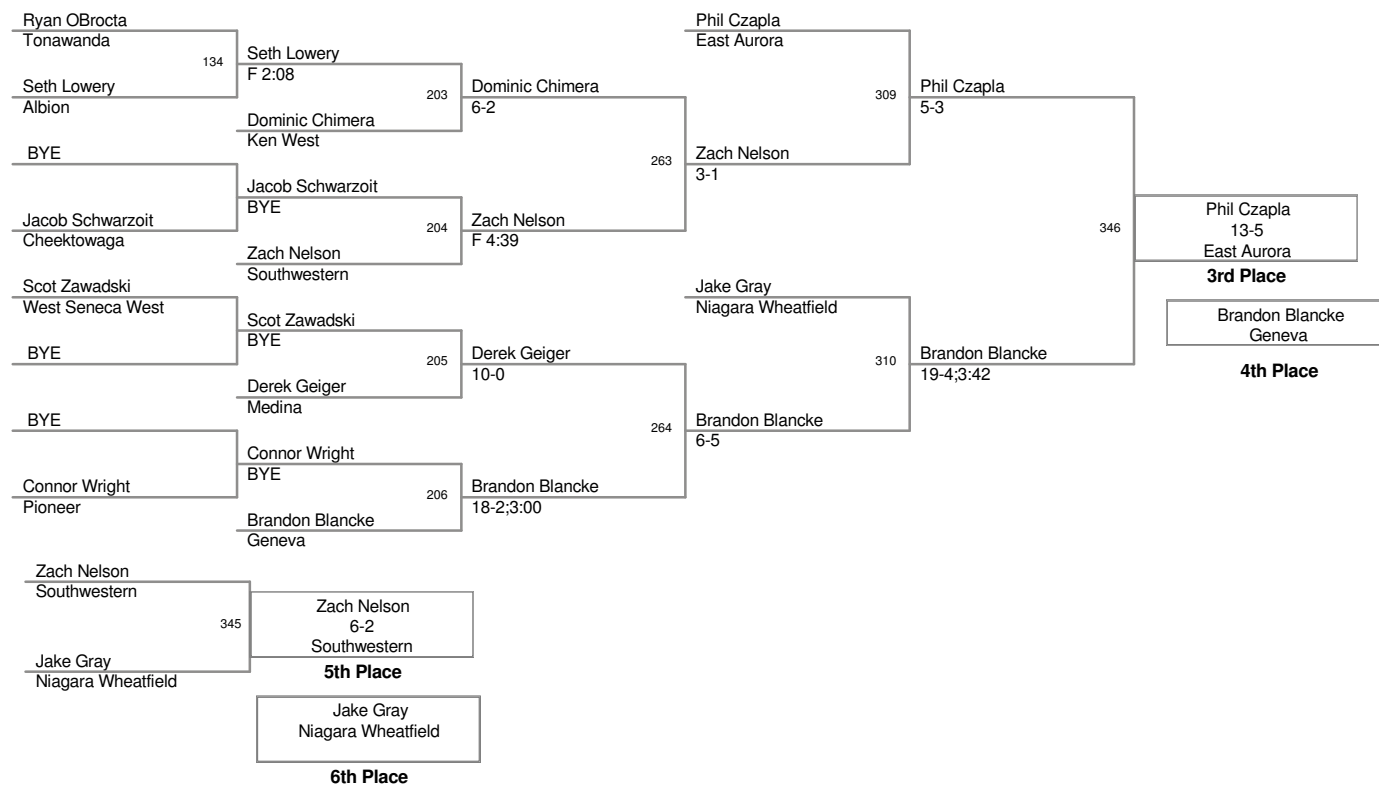

Outstanding Wrestler - 135lb Iroquois = Jim Kloc

96 Lbs

103 Lbs

112 Lbs

119 Lbs

125 Lbs

130 Lbs

135 Lbs