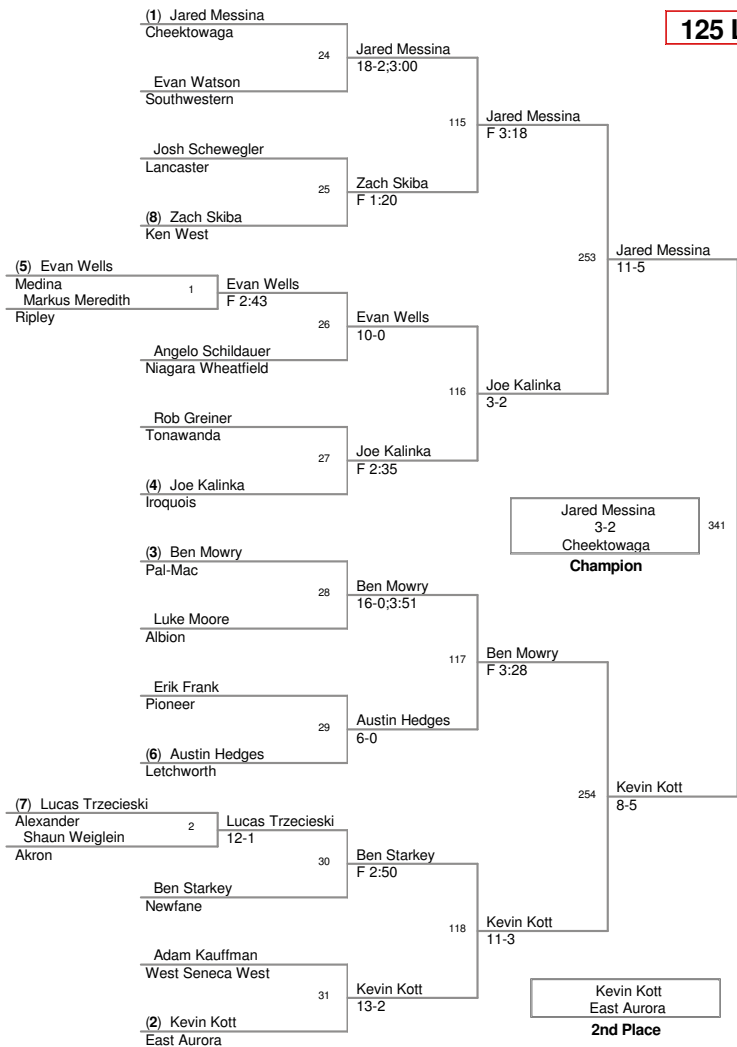

Plc	Points	Team	CH	CONS
1	178	Niagara Wheatfield	-	-
2	175	Lancaster	-	-
3	151.5	Cheektowaga	-	-
4	145.5	Pal-Mac	-	-
5	134.5	Letchworth	-	-
6	107	Iroquois	-	-
7	104.5	East Aurora	-	-
8	94	Southwestern	-	-
9	78	Albion	-	-
10	72	Geneva	-	-
11	71	Ripley	-	-
12	70	Medina	-	-
13	69	Ken West	-	-
14	64	Newfane	-	-
15	55.5	Pioneer	-	-
16	51.5	Tonawanda	-	-
17	42	Sweet Home	-	-
18	29	West Seneca West	-	-
19	16	Akron	-	-
20	8	Alexander	-	-

Outstanding Wrestler - 135lb Iroquois = Jim Kloc

96 Lbs

103 Lbs

112 Lbs

119 Lbs

125 Lbs

130 Lbs

135 Lbs

140 Lbs

145 Lbs

152 Lbs

160 Lbs

171 Lbs

189 Lbs

215 Lbs

285 Lbs