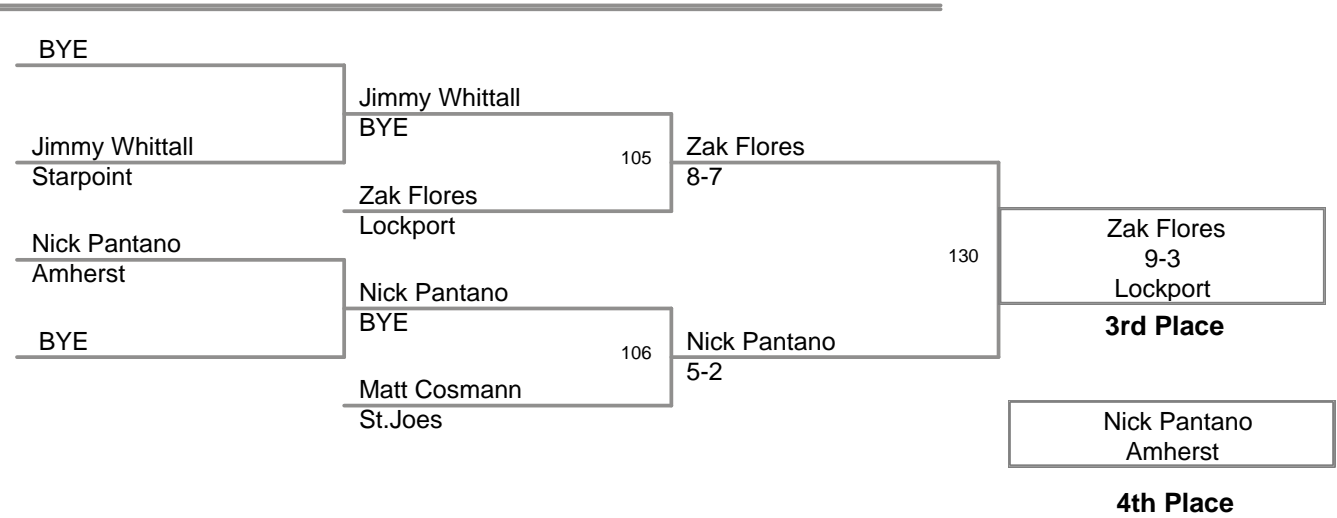

Ivan Cruz
Lockport

Champion

T.J. Acker
Grand Island

2nd Place

Jason Kromer
Lew Port

3rd Place

112 Lbs

119 Lbs

125 Lbs

130 Lbs

135 Lbs

140 Lbs

145 Lbs

152 Lbs

160 Lbs

171 Lbs