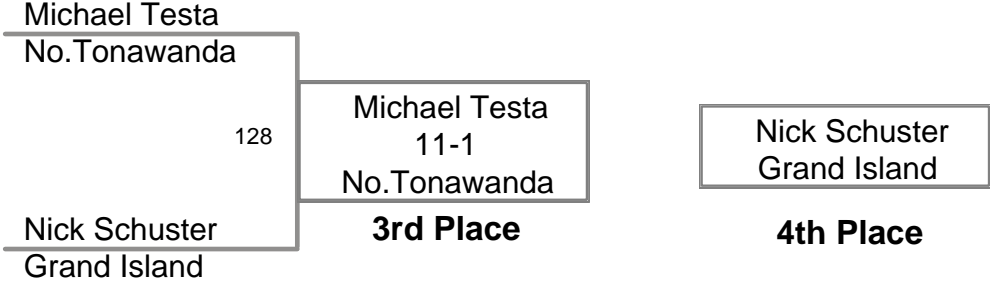

96 Lbs

103 Lbs

(1) Ivan Cruz Lockport	1	Ivan Cruz 4-0
(2) Jason Kromer Lew Port		
(3) T.J. Acker Grand Island	11	Ivan Cruz F 5:44
(1) Ivan Cruz Lockport		
(2) Jason Kromer Lew Port	62	T.J. Acker 11-4
(3) T.J. Acker Grand Island		

Ivan Cruz
Lockport

Champion

T.J. Acker
Grand Island

2nd Place

Jason Kromer
Lew Port

3rd Place