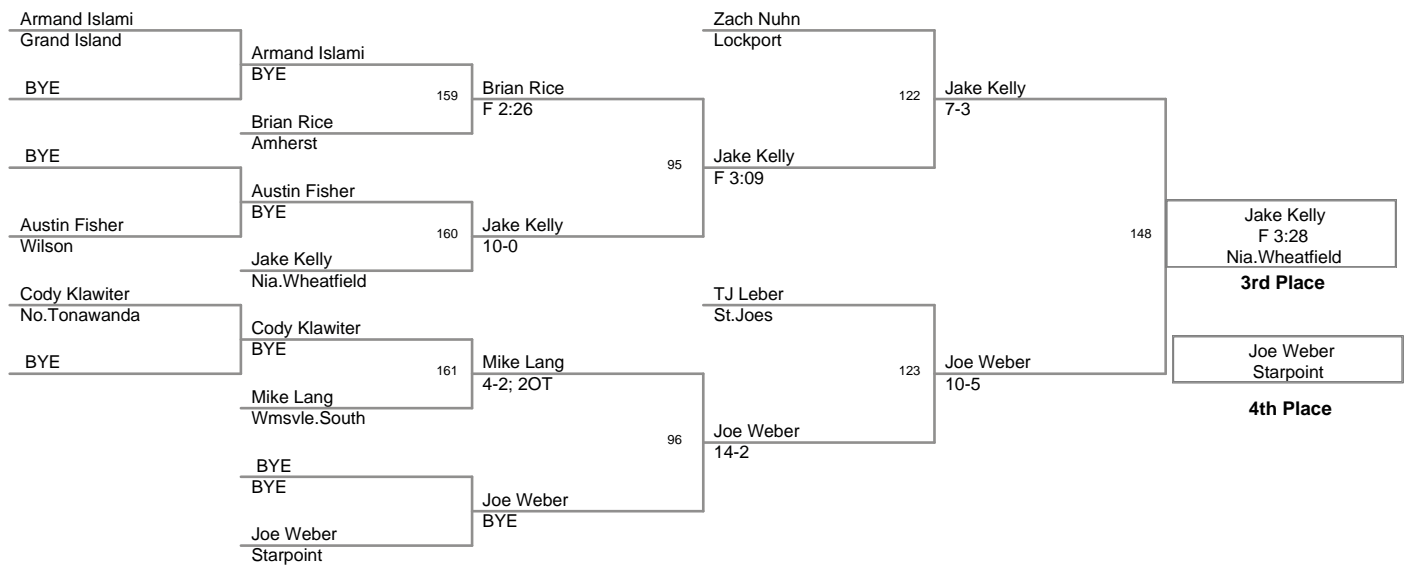

Ivan Cruz
Lockport

Champion

T.J. Acker
Grand Island

2nd Place

Jason Kromer
Lew Port

3rd Place

112 Lbs

119 Lbs

125 Lbs

130 Lbs

135 Lbs

140 Lbs

145 Lbs

152 Lbs

160 Lbs

171 Lbs