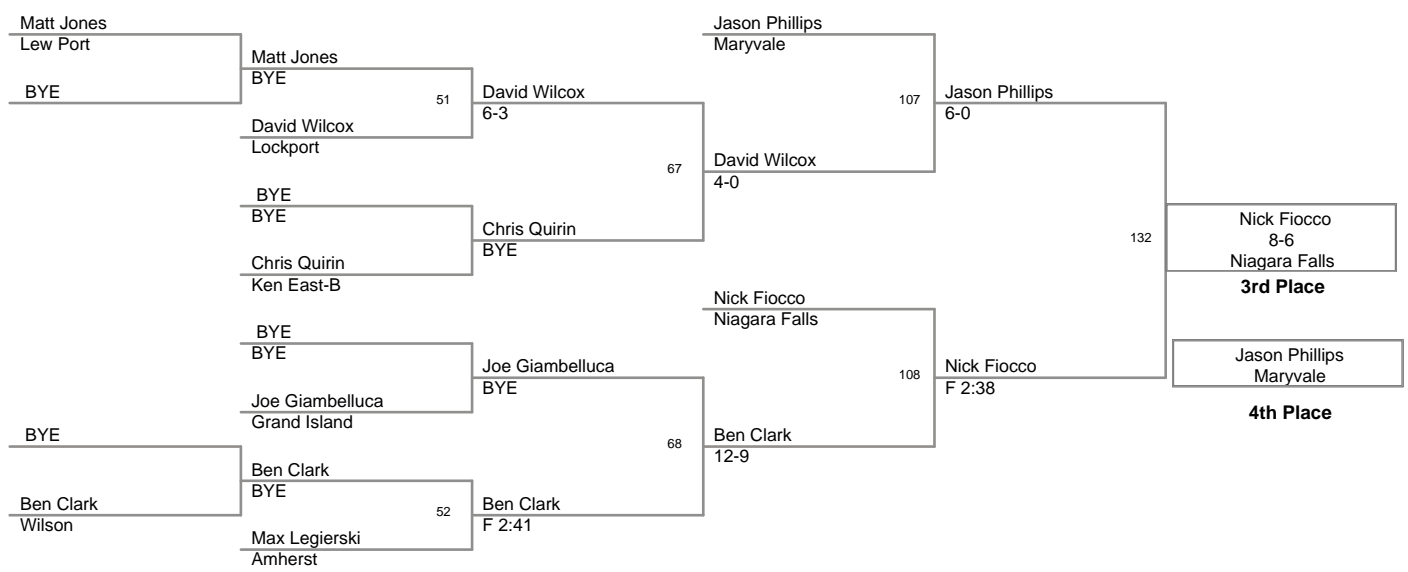

Ivan Cruz
Lockport

Champion

T.J. Acker
Grand Island

2nd Place

Jason Kromer
Lew Port

3rd Place

112 Lbs

119 Lbs