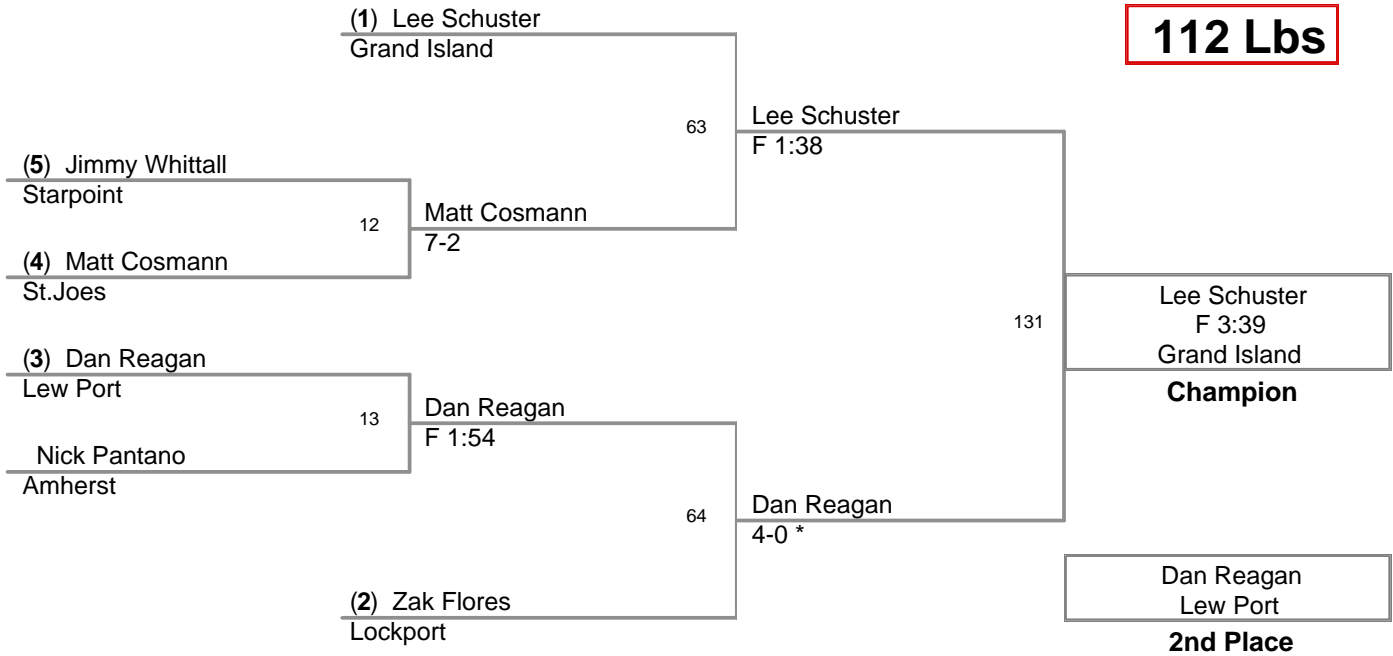

Ivan Cruz
Lockport

Champion

T.J. Acker
Grand Island

2nd Place

Jason Kromer
Lew Port

3rd Place

112 Lbs

119 Lbs