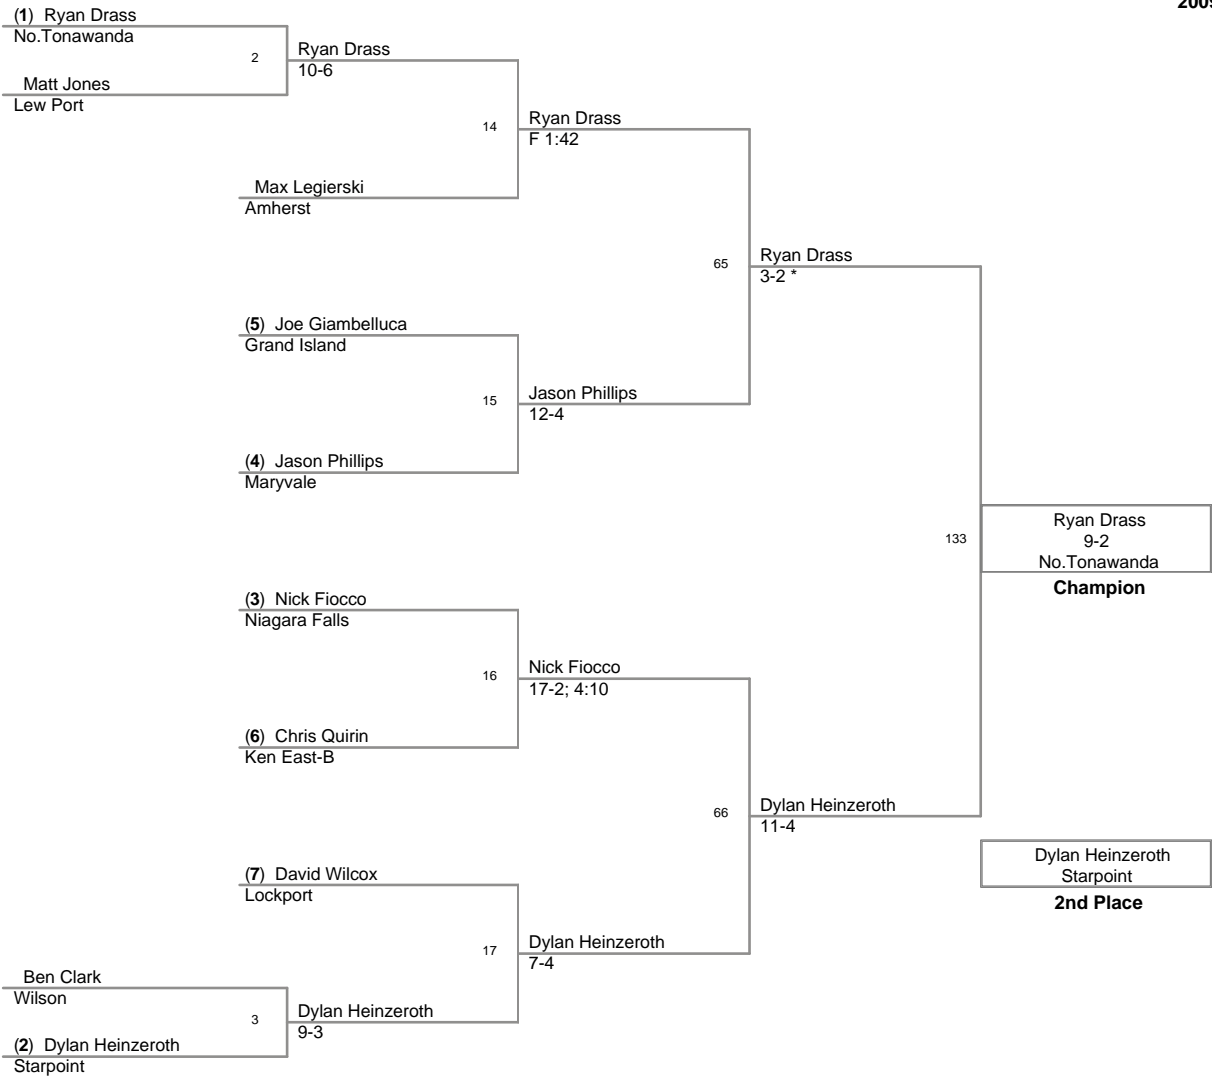

Ivan Cruz
Lockport

Champion

T.J. Acker
Grand Island

2nd Place

Jason Kromer
Lew Port

3rd Place

112 Lbs

119 Lbs