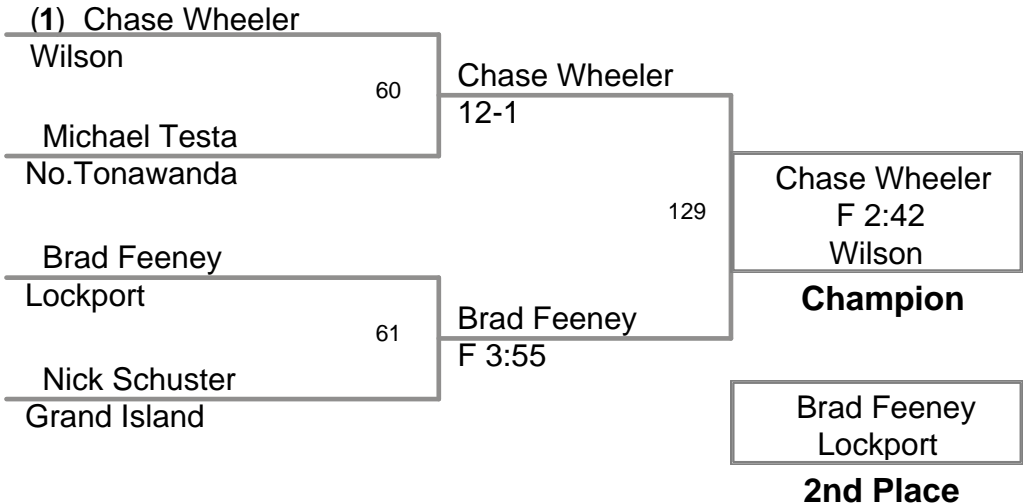

96 Lbs

103 Lbs

(1) Ivan Cruz Lockport	1	Ivan Cruz 4-0
(2) Jason Kromer Lew Port		
(3) T.J. Acker Grand Island	11	Ivan Cruz F 5:44
(1) Ivan Cruz Lockport		
(2) Jason Kromer Lew Port	62	T.J. Acker 11-4
(3) T.J. Acker Grand Island		

Ivan Cruz
Lockport

Champion

T.J. Acker
Grand Island

2nd Place

Jason Kromer
Lew Port

3rd Place