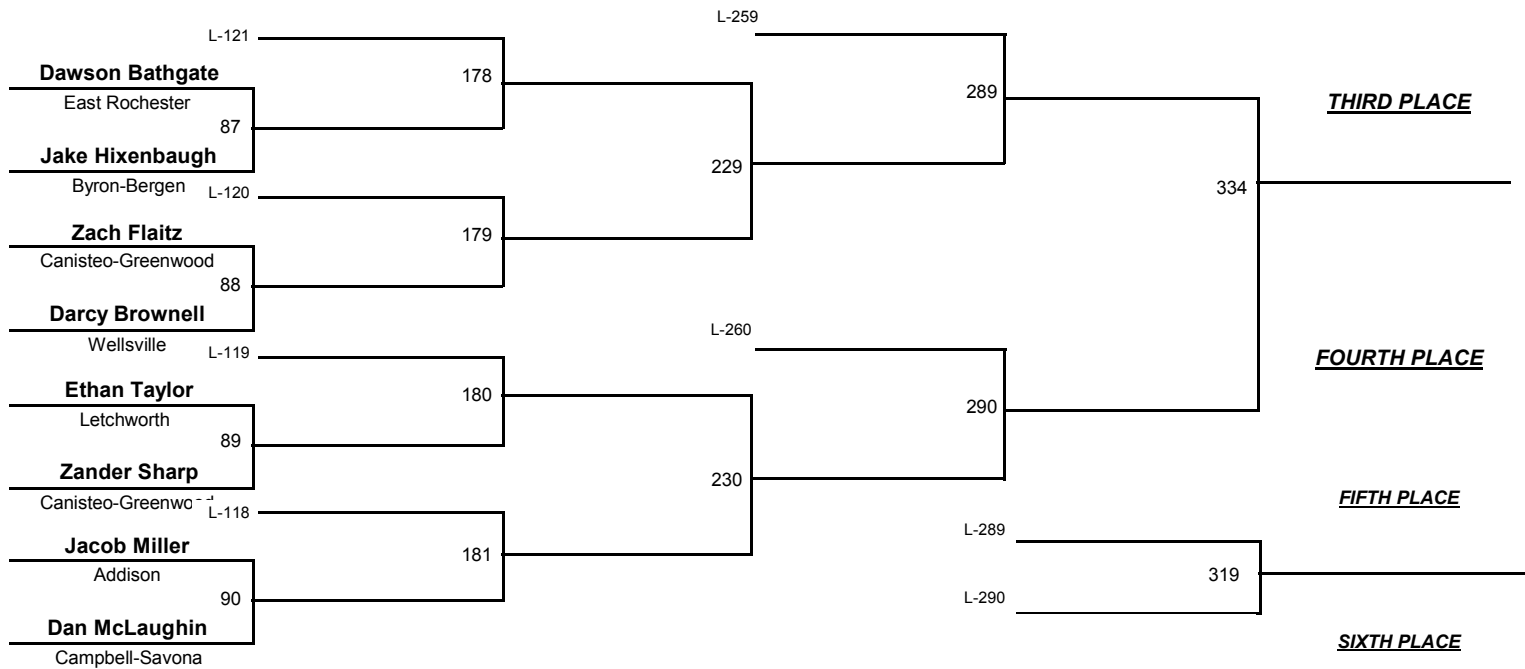

VARSITY

DIVISION

99

WEIGHT

Section V Class BB Wrestling Championships

February 1, 2013

VARSITY

DIVISION