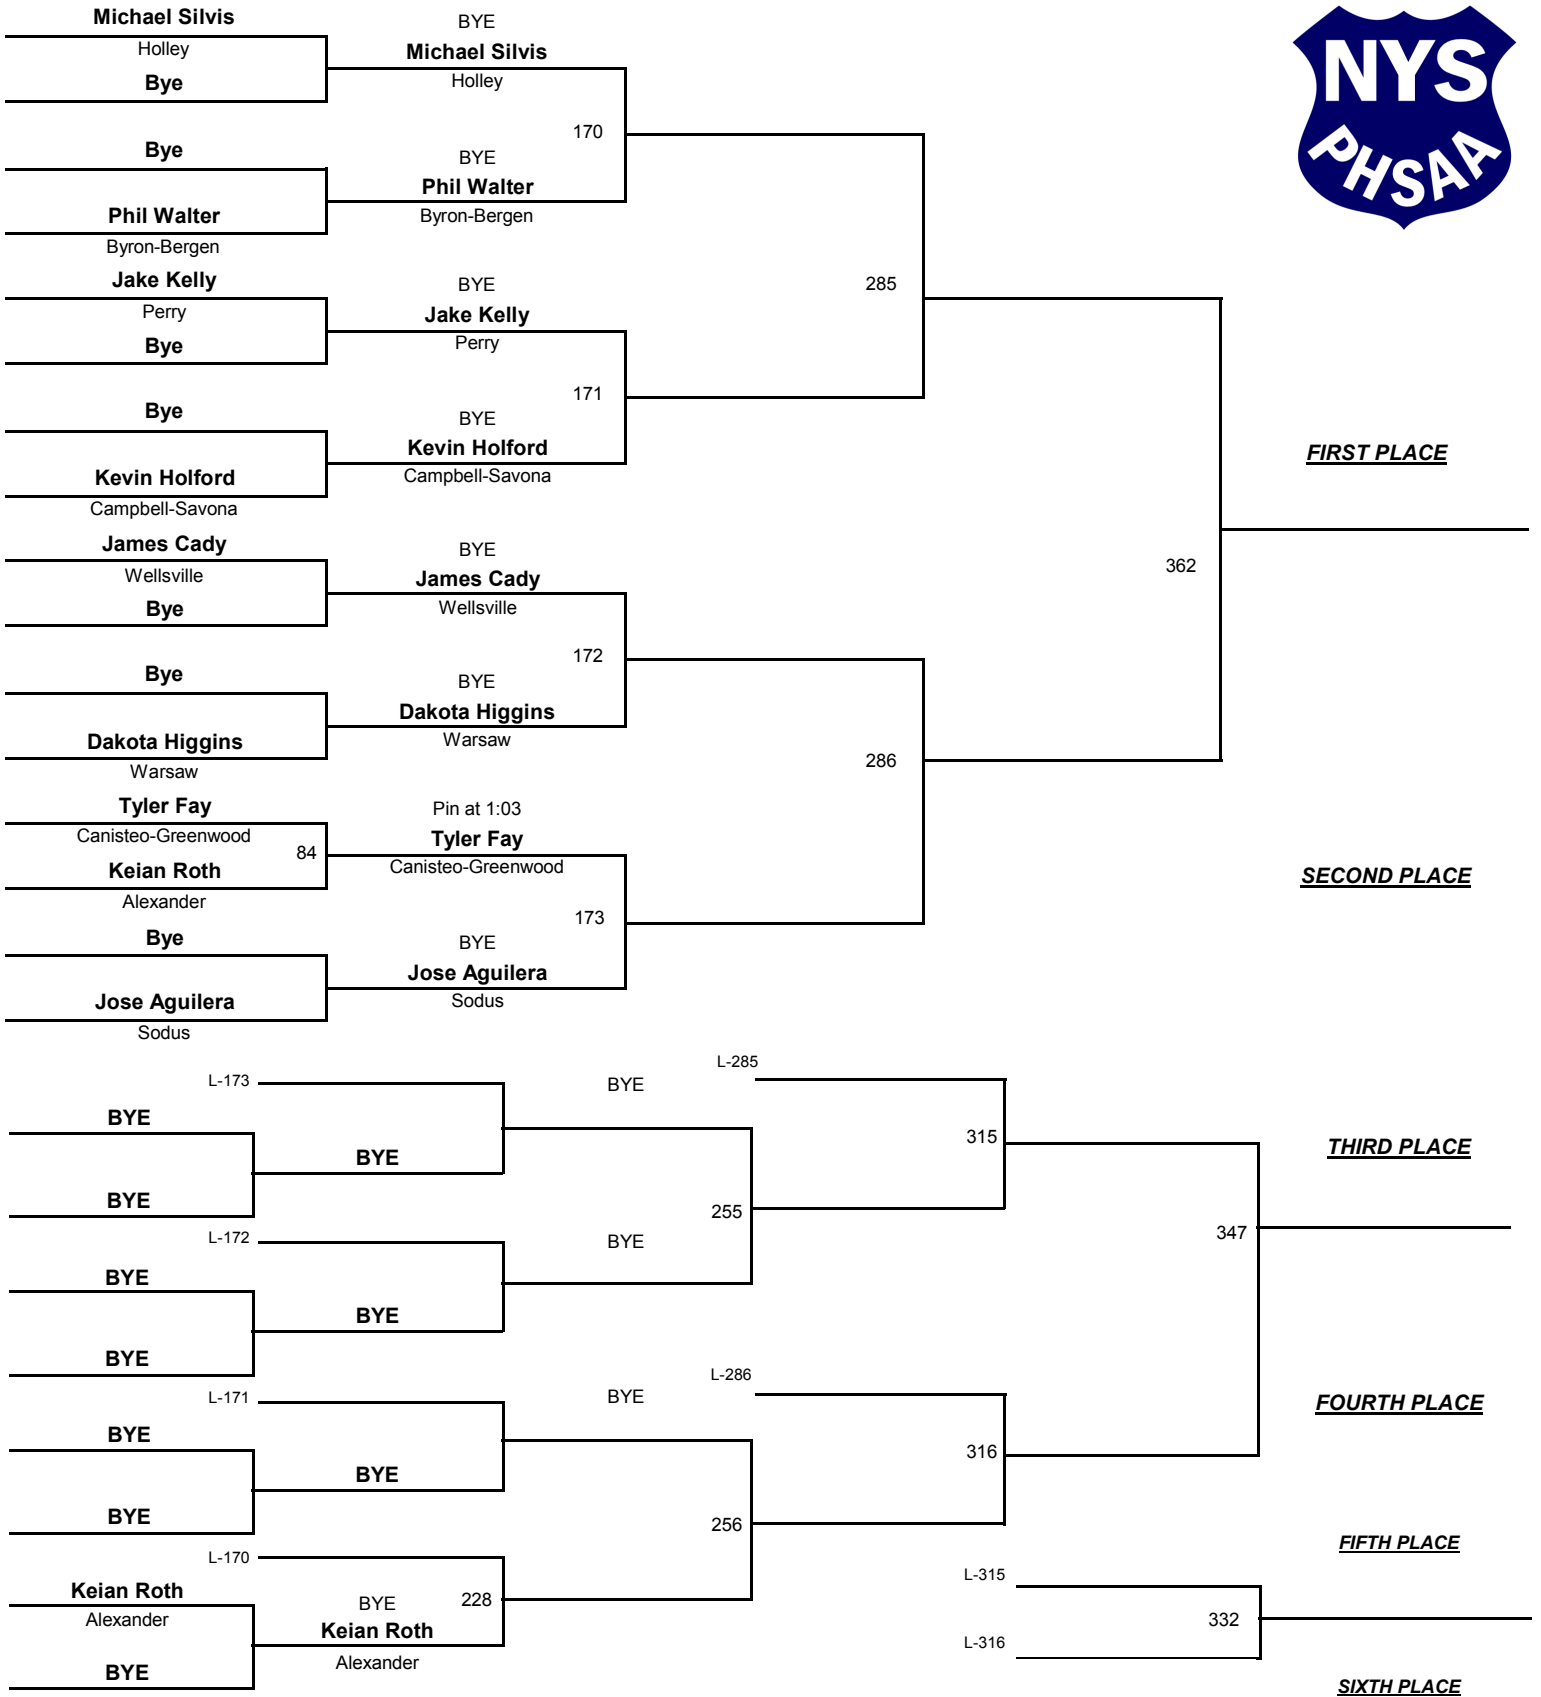

VARSITY

DIVISION

220

WEIGHT

Section V Class BB Wrestling Championships

February 1, 2013