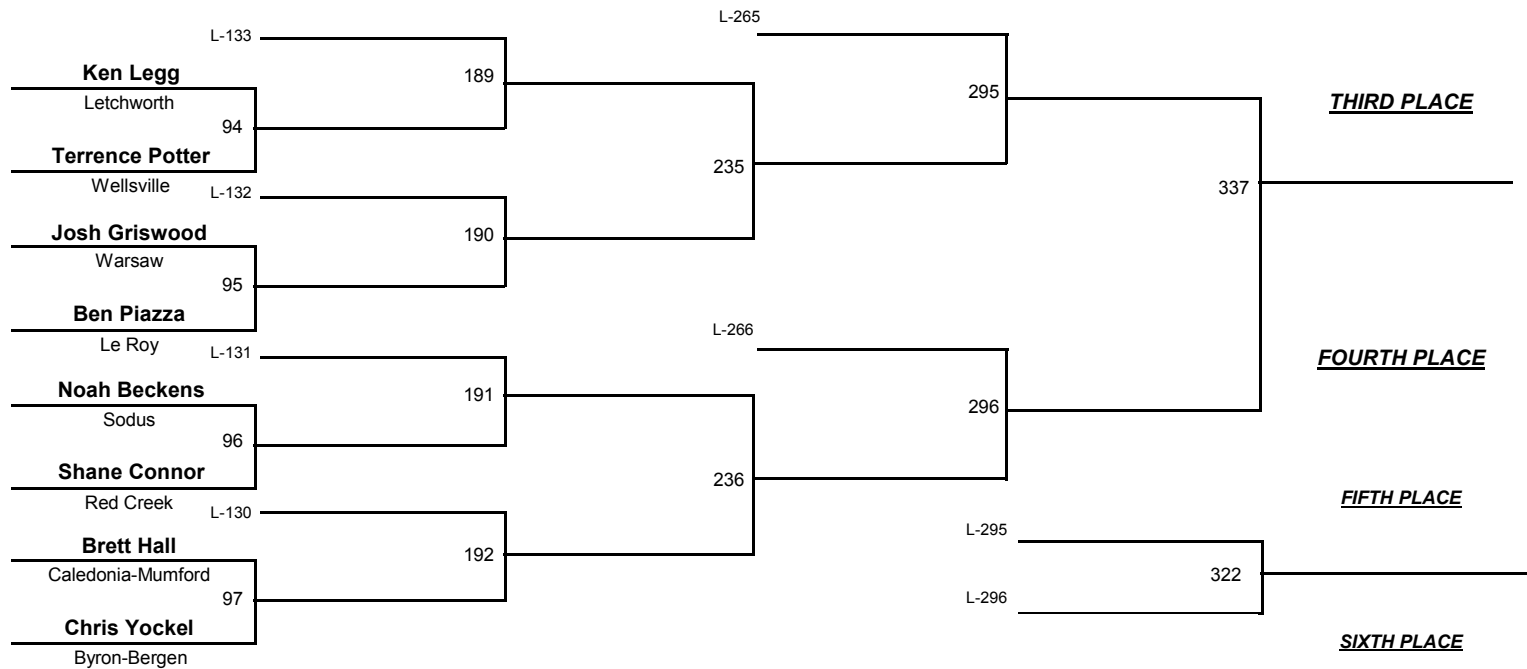

Section V Class BB Wrestling Championships

February 1, 2013

VARSITY

DIVISION

120

WEIGHT

Section V Class BB Wrestling Championships

February 1, 2013