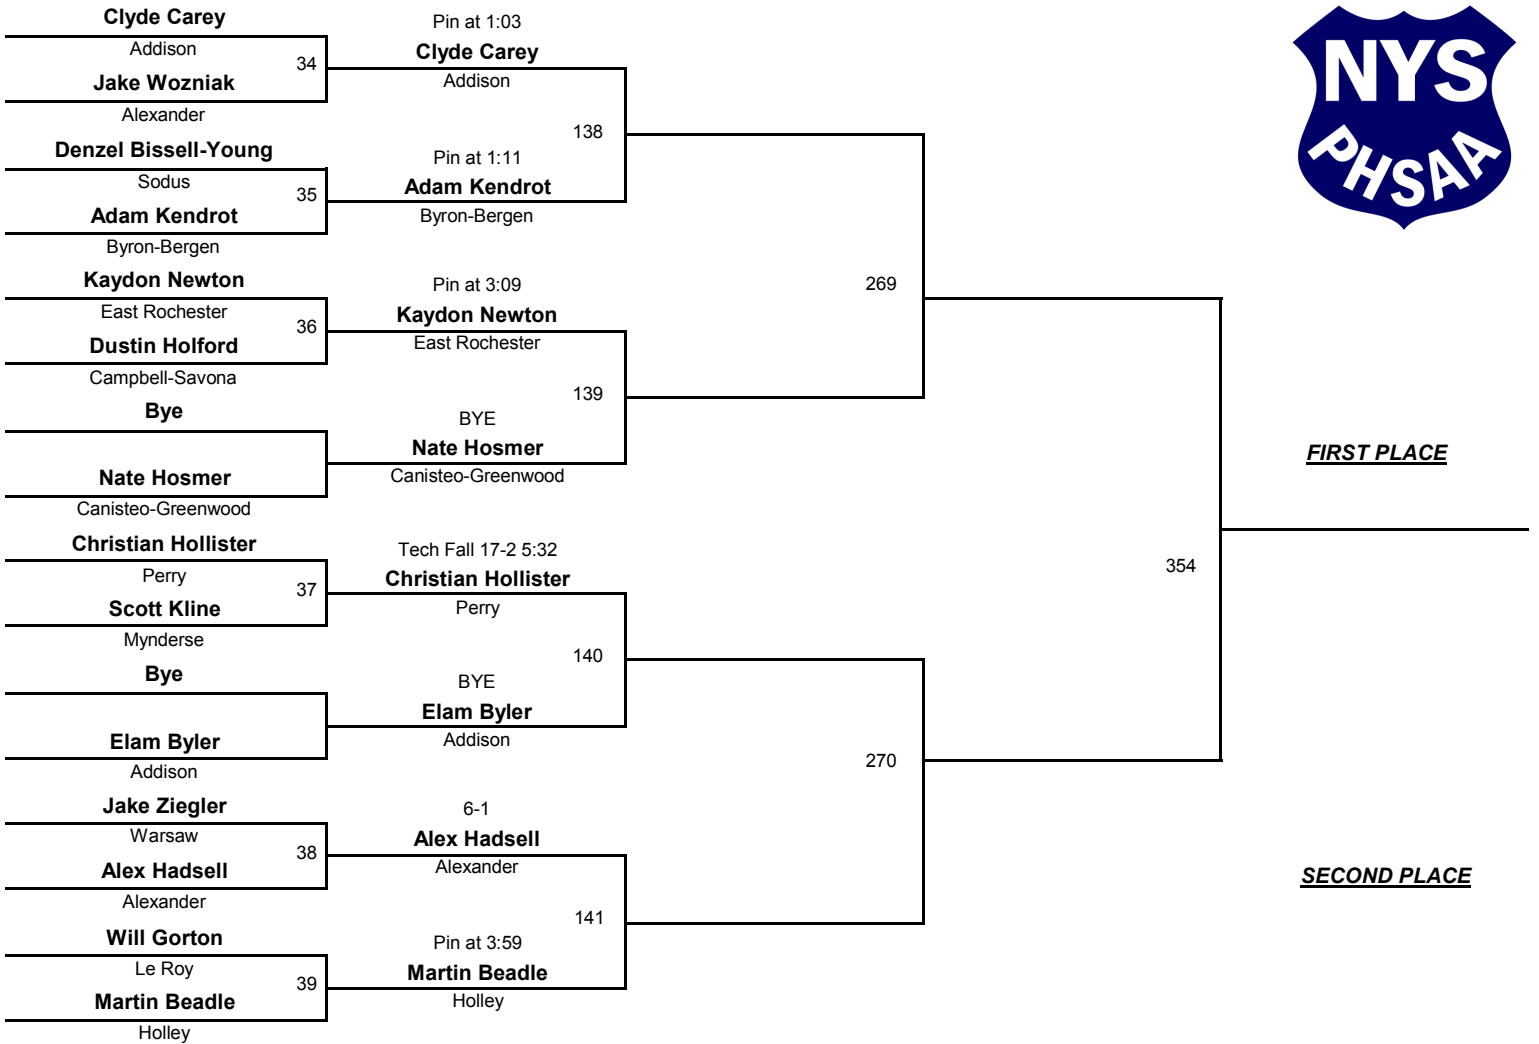

VARSITY

DIVISION

132

WEIGHT

Section V Class BB Wrestling Championships

February 1, 2013