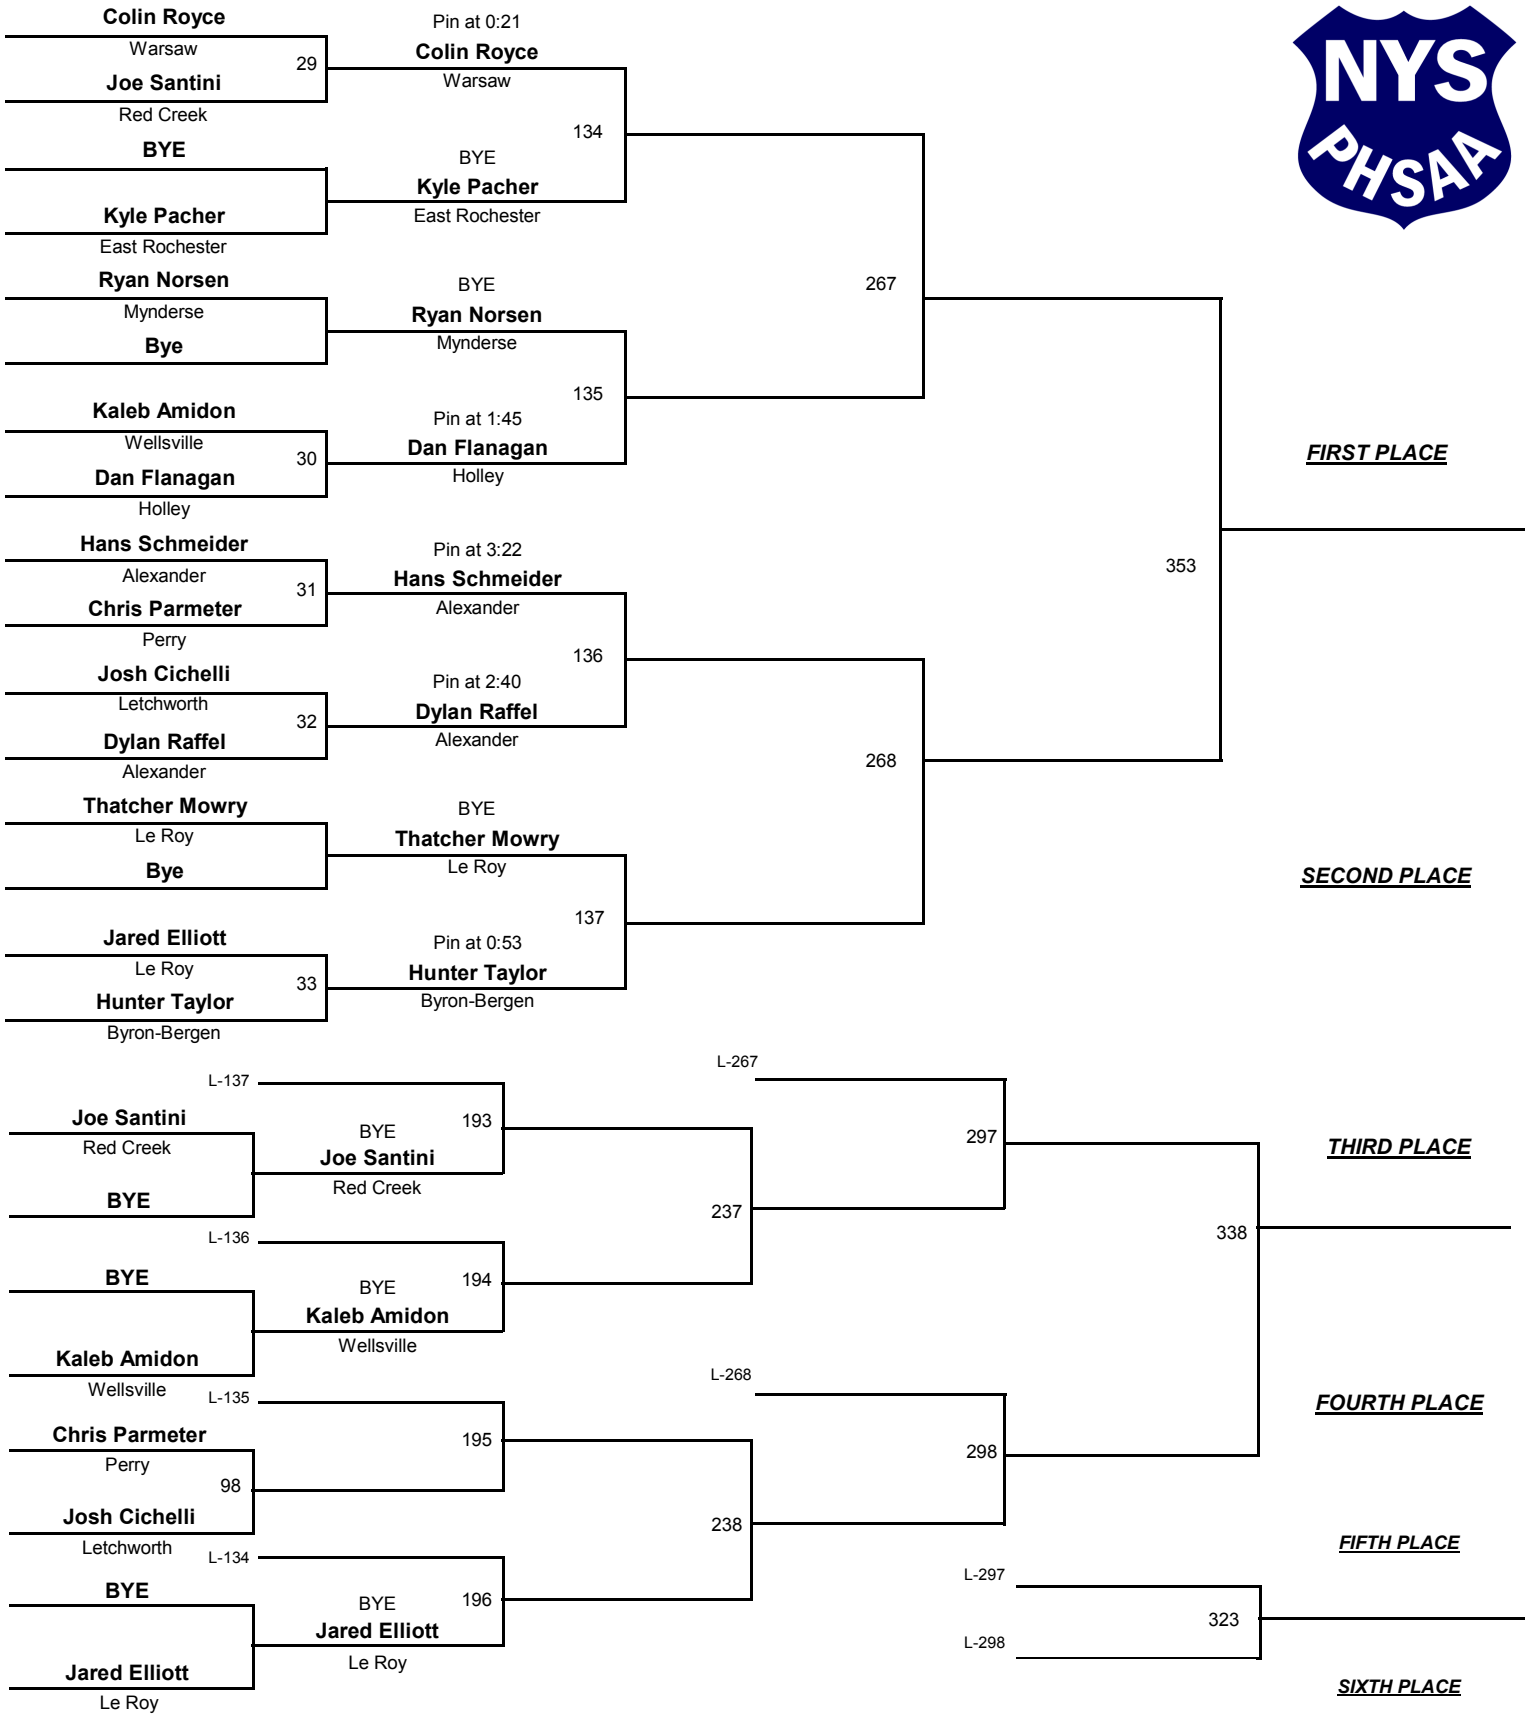

VARSITY

DIVISION

126

WEIGHT

Section V Class BB Wrestling Championships

February 1, 2013

VARSITY

DIVISION