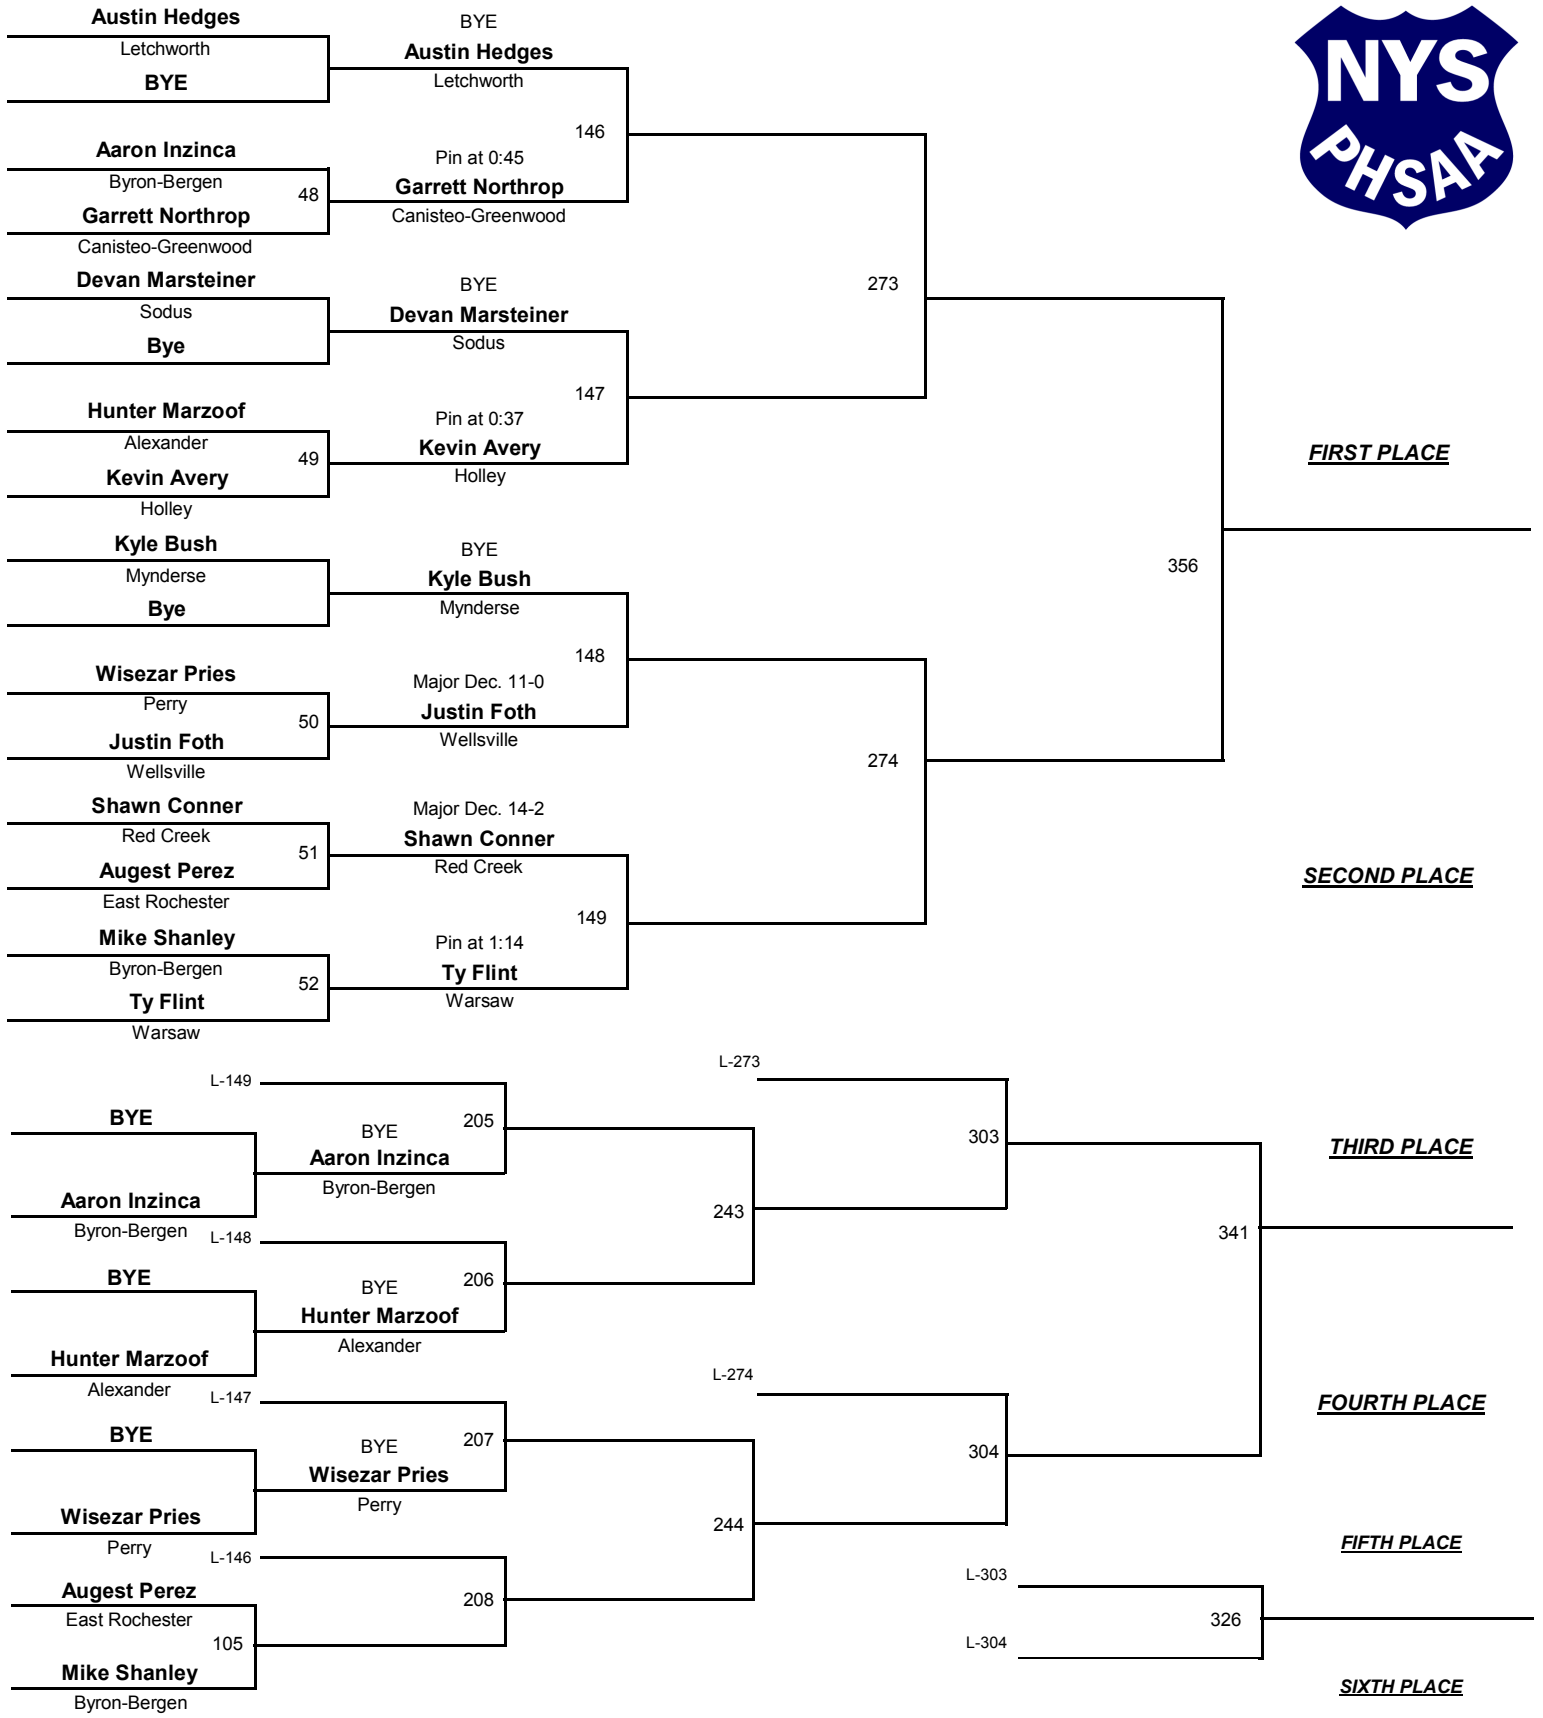

Varsity

DIVISION

145

WEIGHT

Section V Class BB Wrestling Championships

February 1, 2013

CHAMPIONSHIP ROUNDS

CONSOLATION ROUNDS