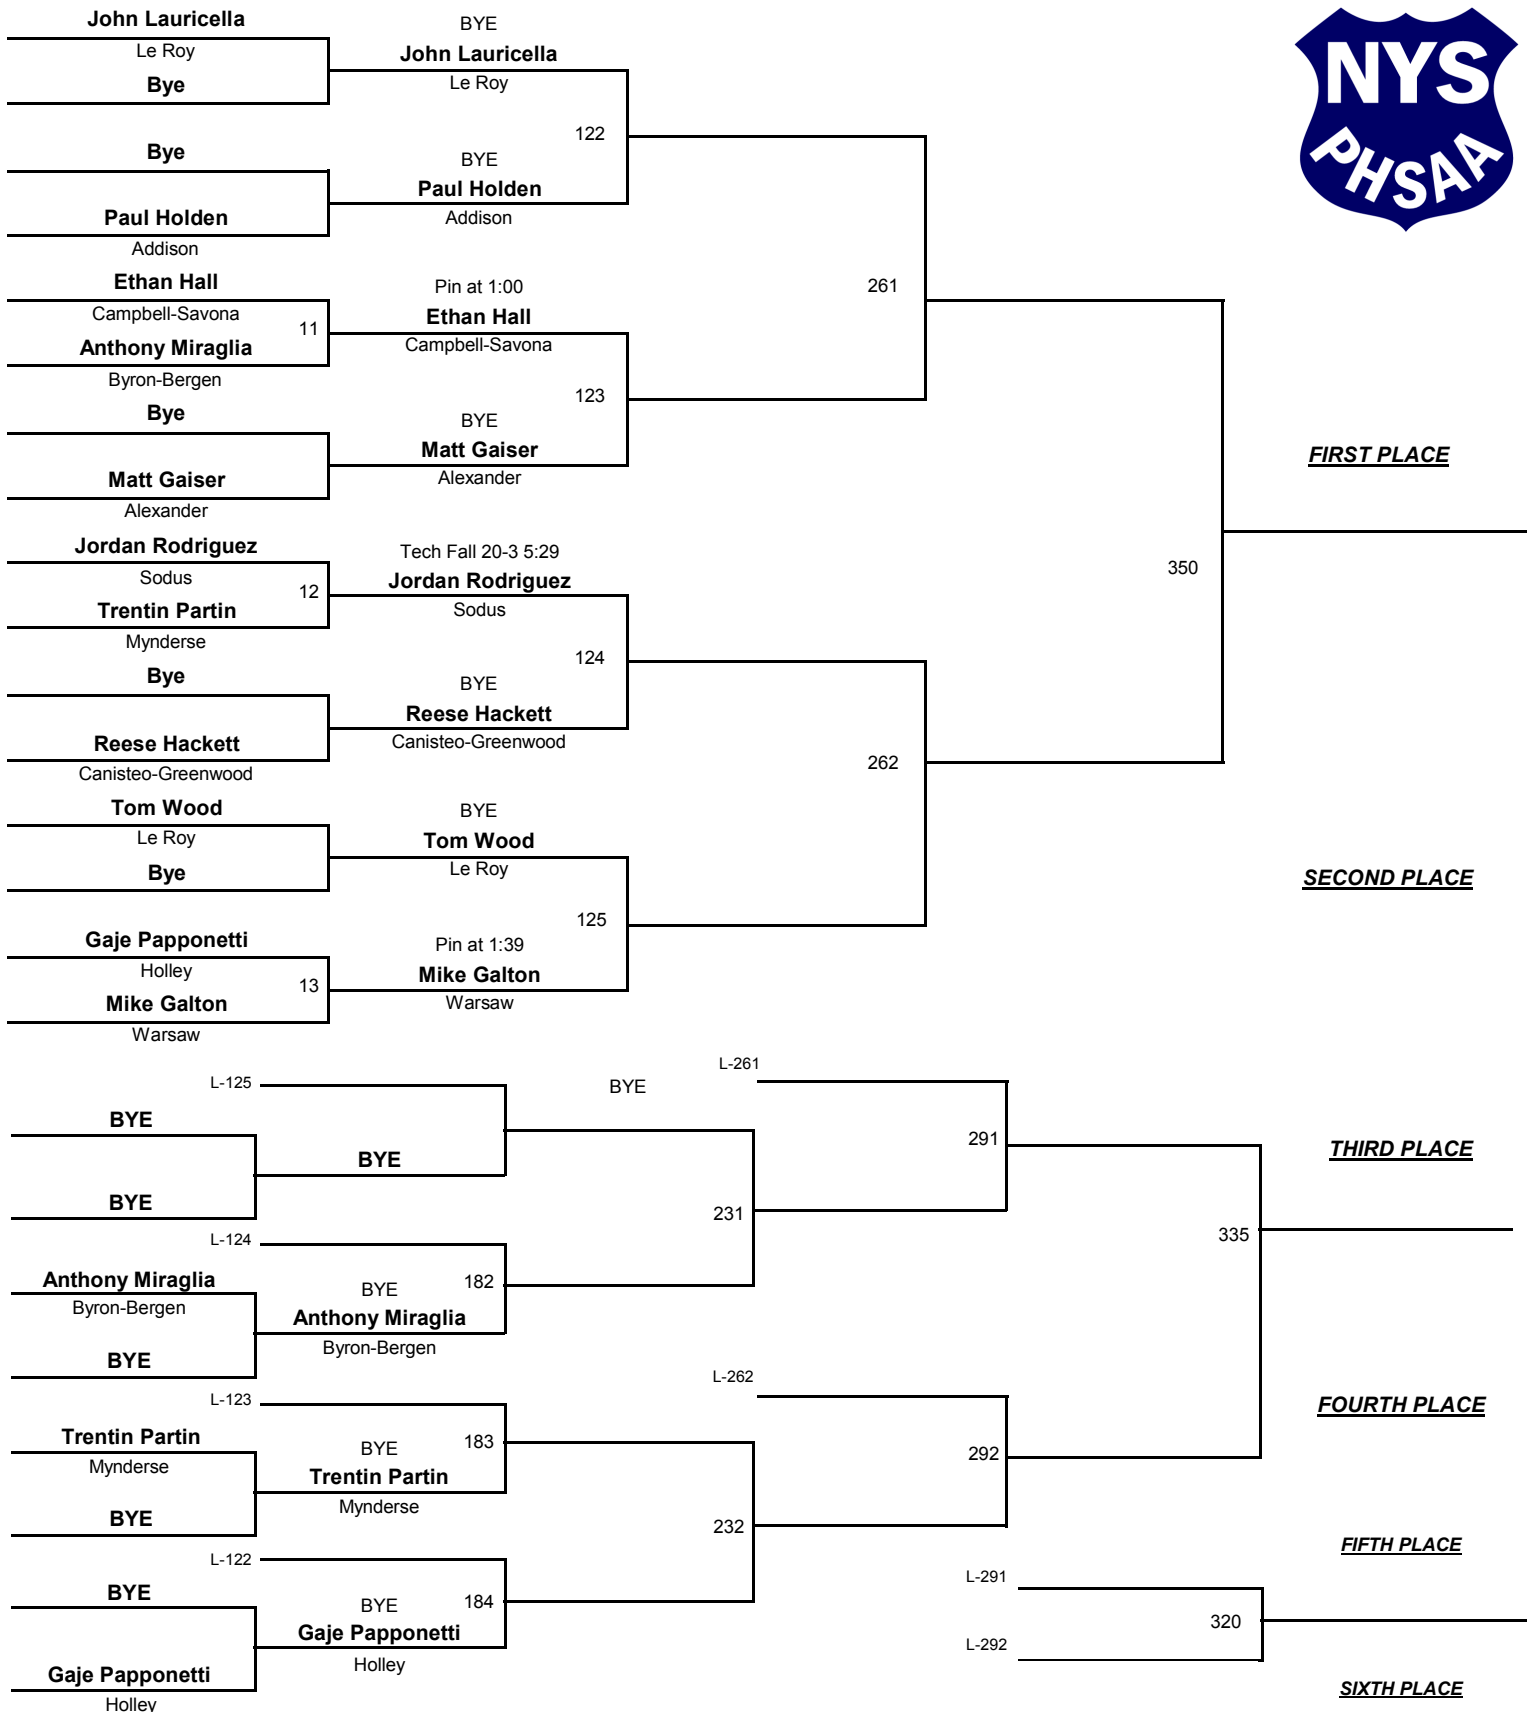

VARSITY

DIVISION

106

WEIGHT

Section V Class BB Wrestling Championships

February 1, 2013