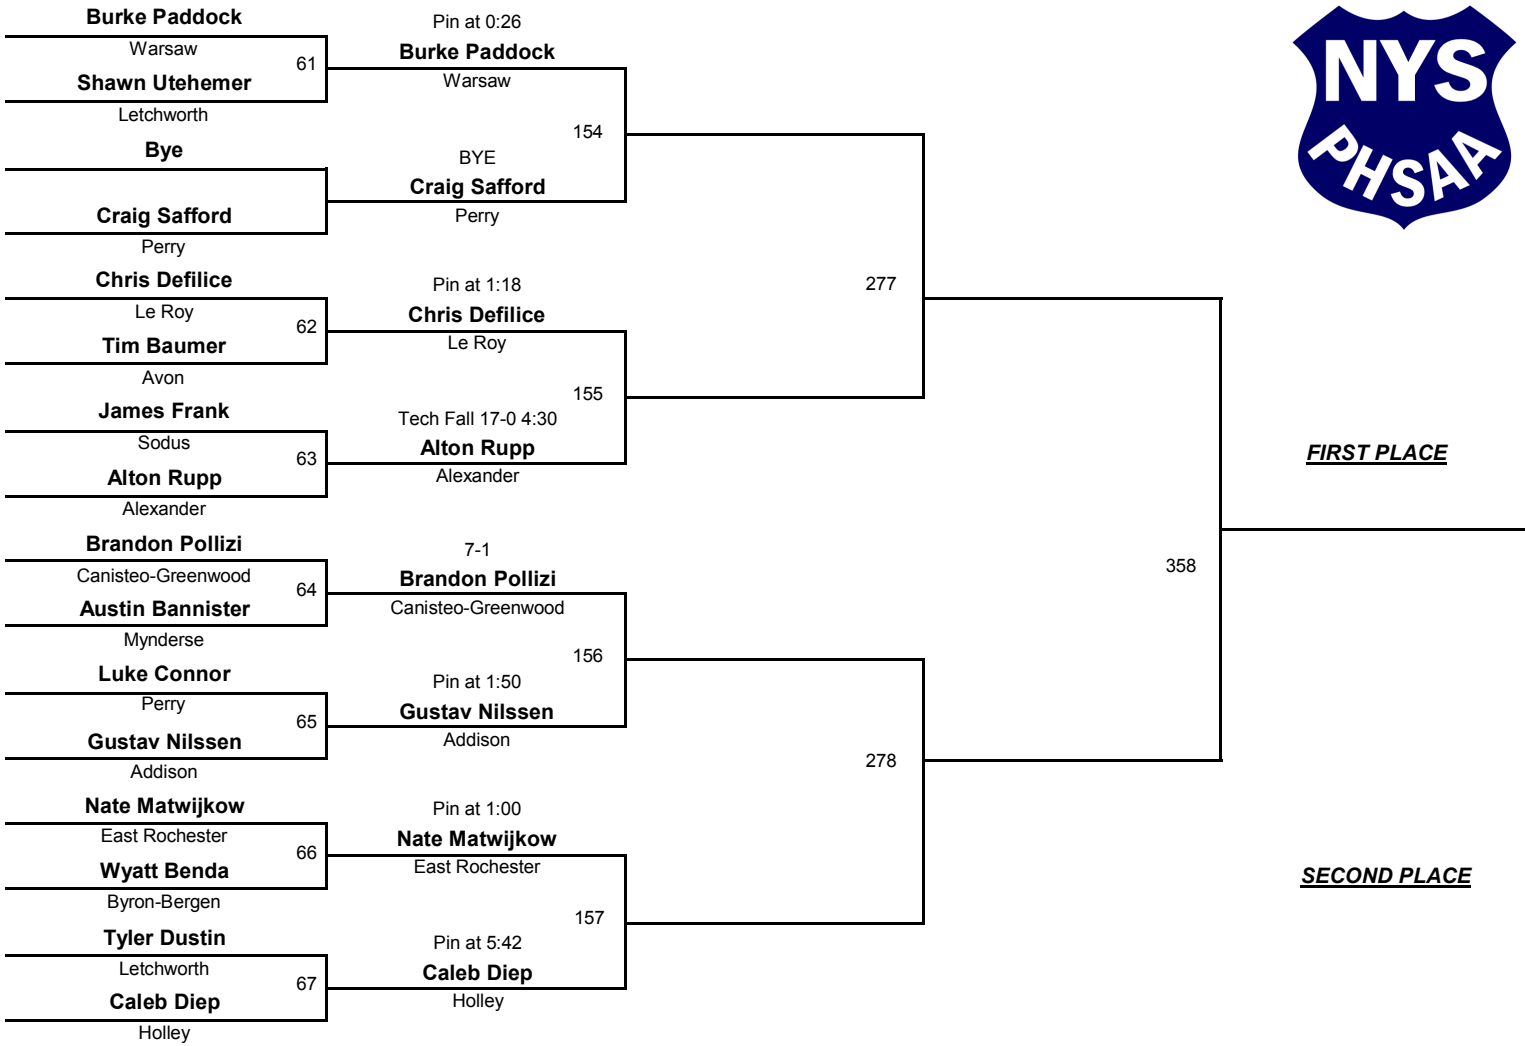

VARSITY

DIVISION

160

WEIGHT

Section V Class BB Wrestling Championships

February 1, 2013

FIRST PLACE

SECOND PLACE