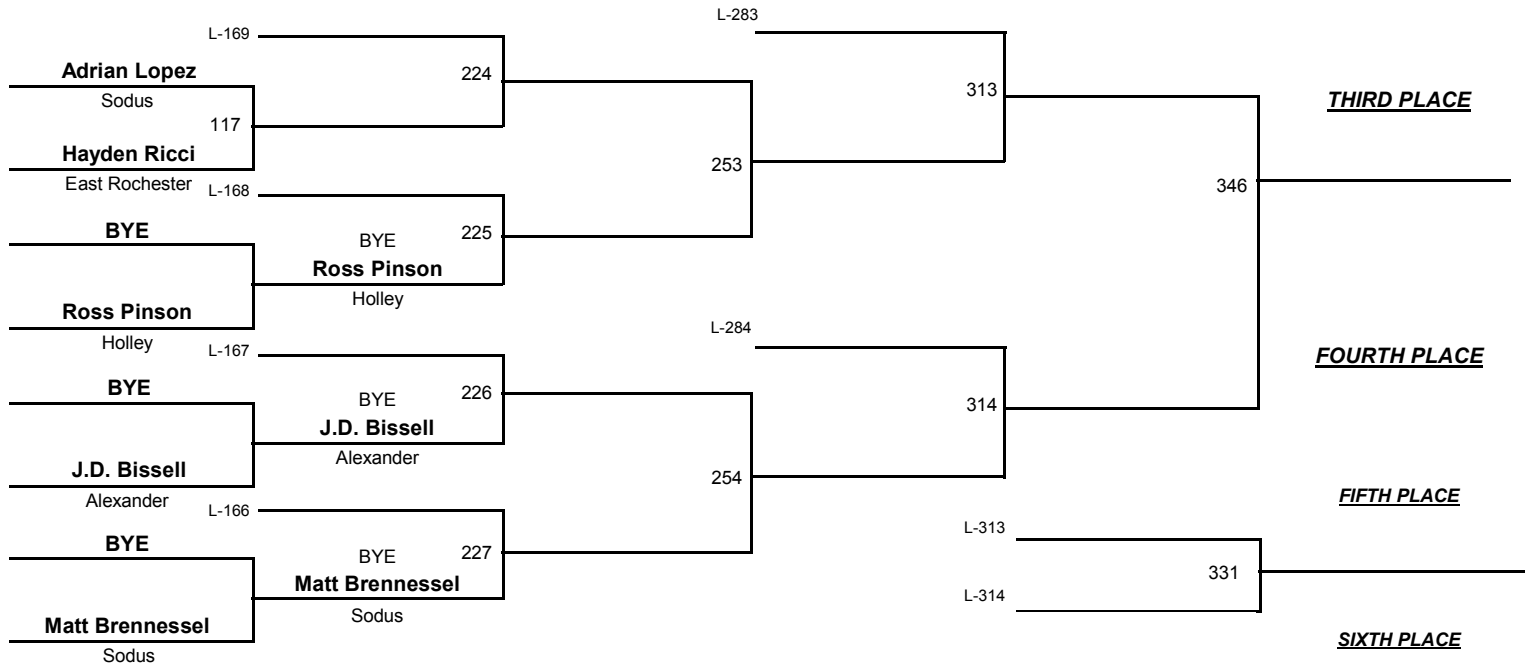

VARSITY

DIVISION

195

WEIGHT

Section V Class BB Wrestling Championships

February 1, 2013