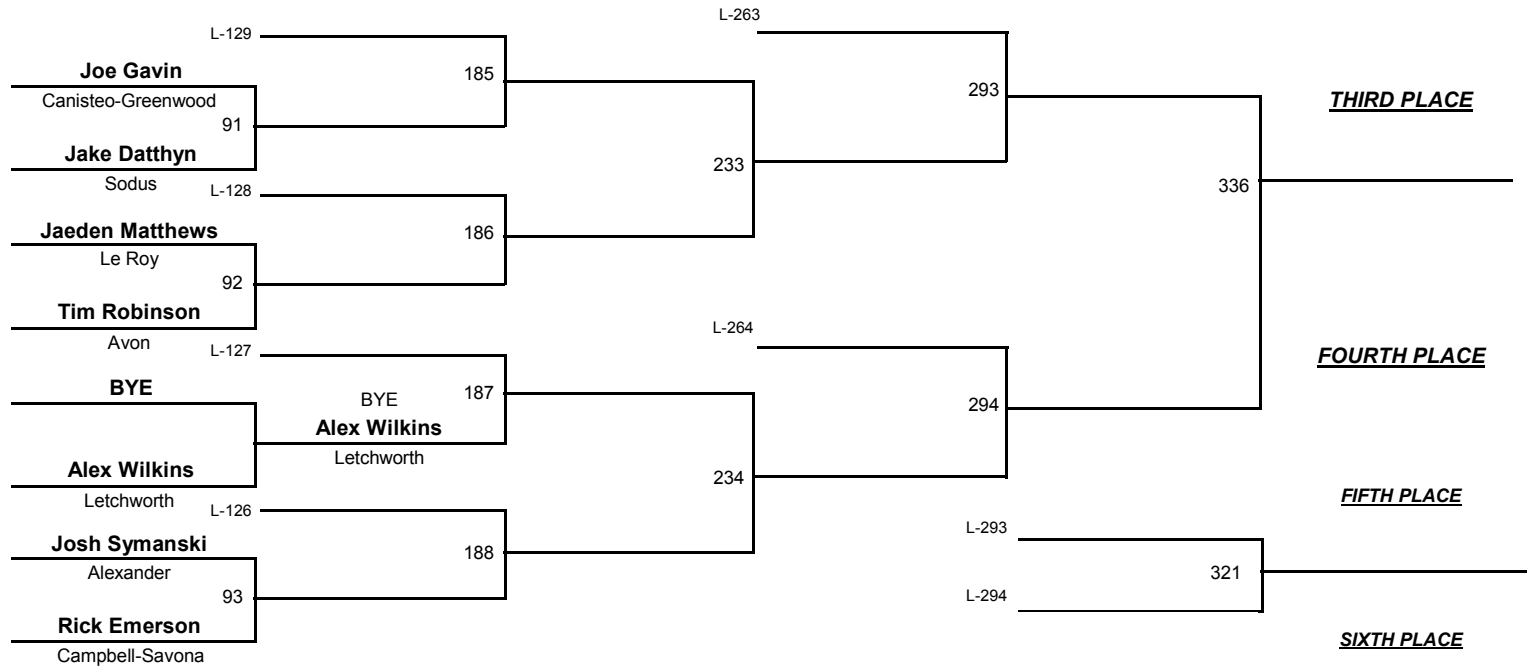

Section V Class BB Wrestling Championships

February 1, 2013

VARSITY

DIVISION

120

WEIGHT

Section V Class BB Wrestling Championships

February 1, 2013