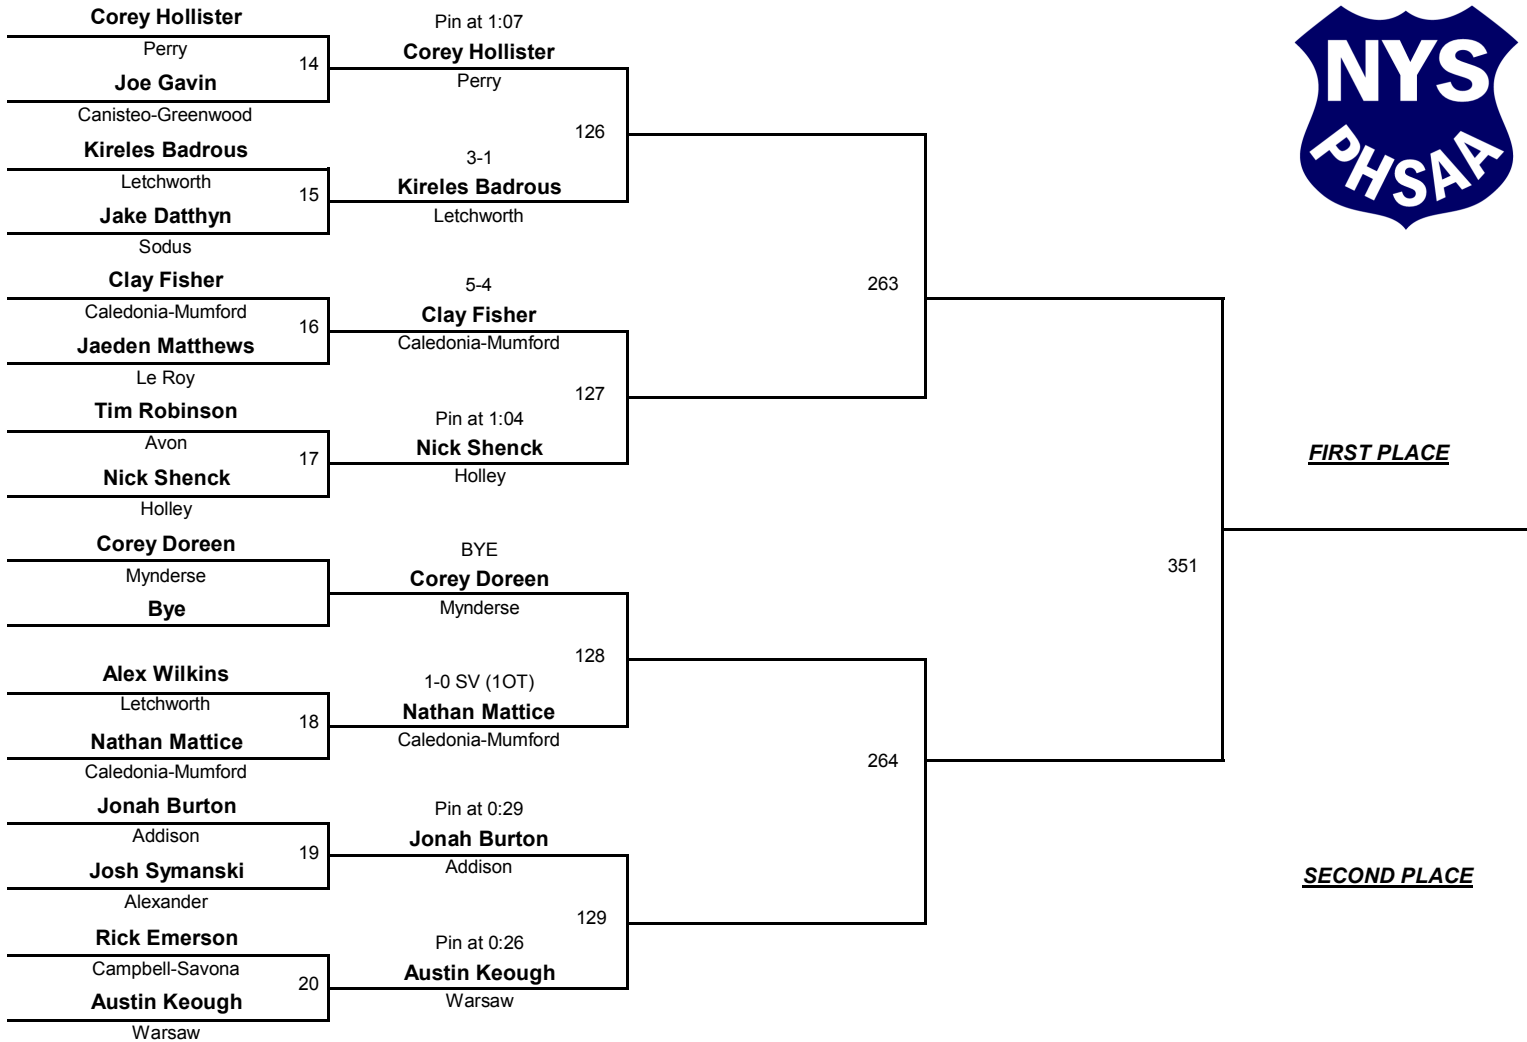

Section V Class BB Wrestling Championships

February 1, 2013

VARSITY

DIVISION

120

WEIGHT

Section V Class BB Wrestling Championships

February 1, 2013