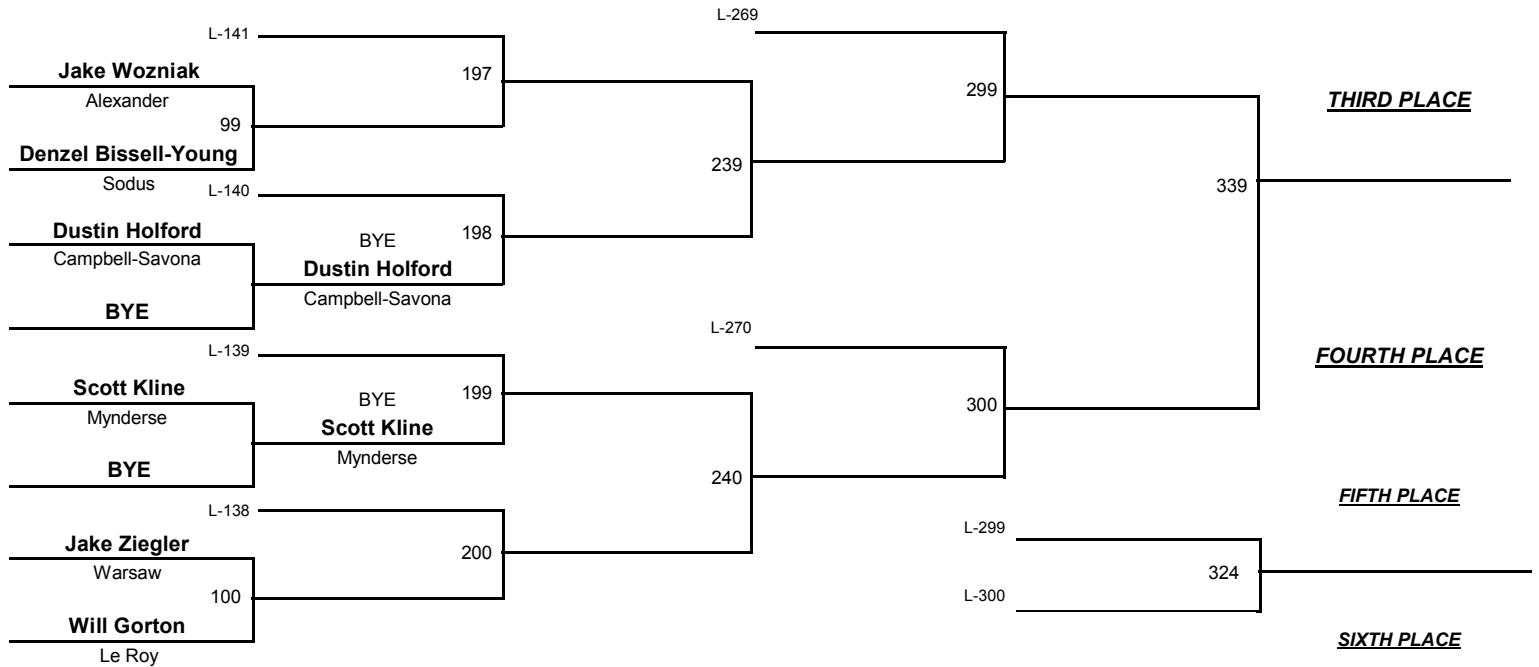

VARSITY

DIVISION

132

WEIGHT

Section V Class BB Wrestling Championships

February 1, 2013