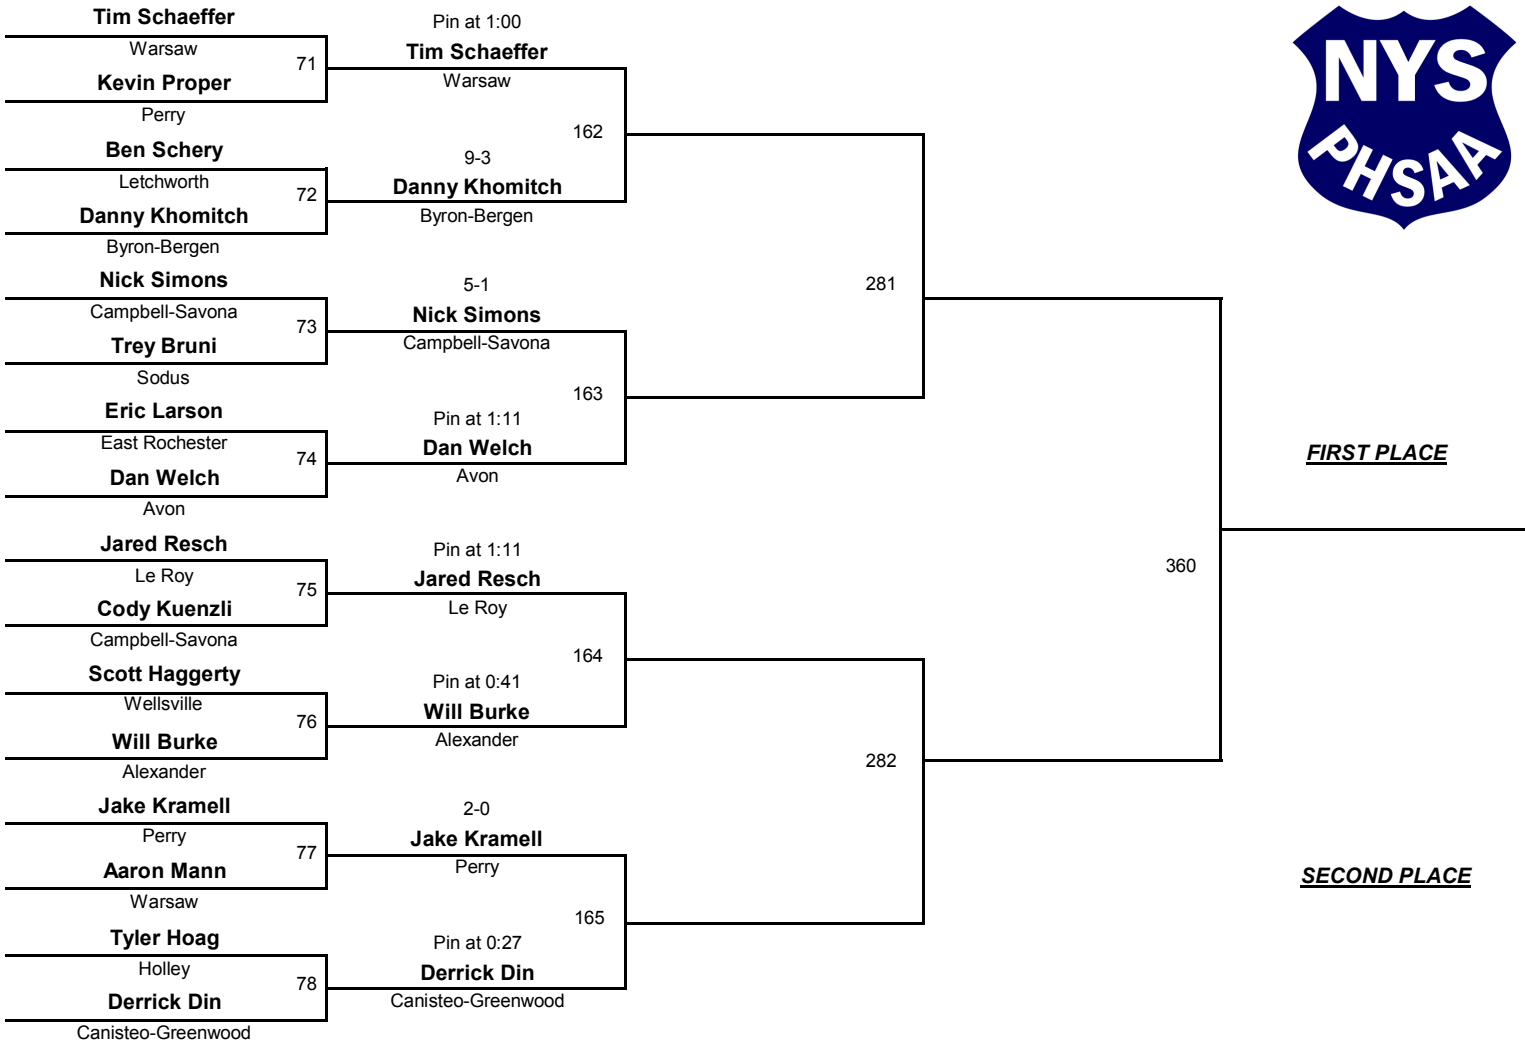

VARSITY

DIVISION

182

WEIGHT

Section V Class BB Wrestling Championships

February 1, 2013