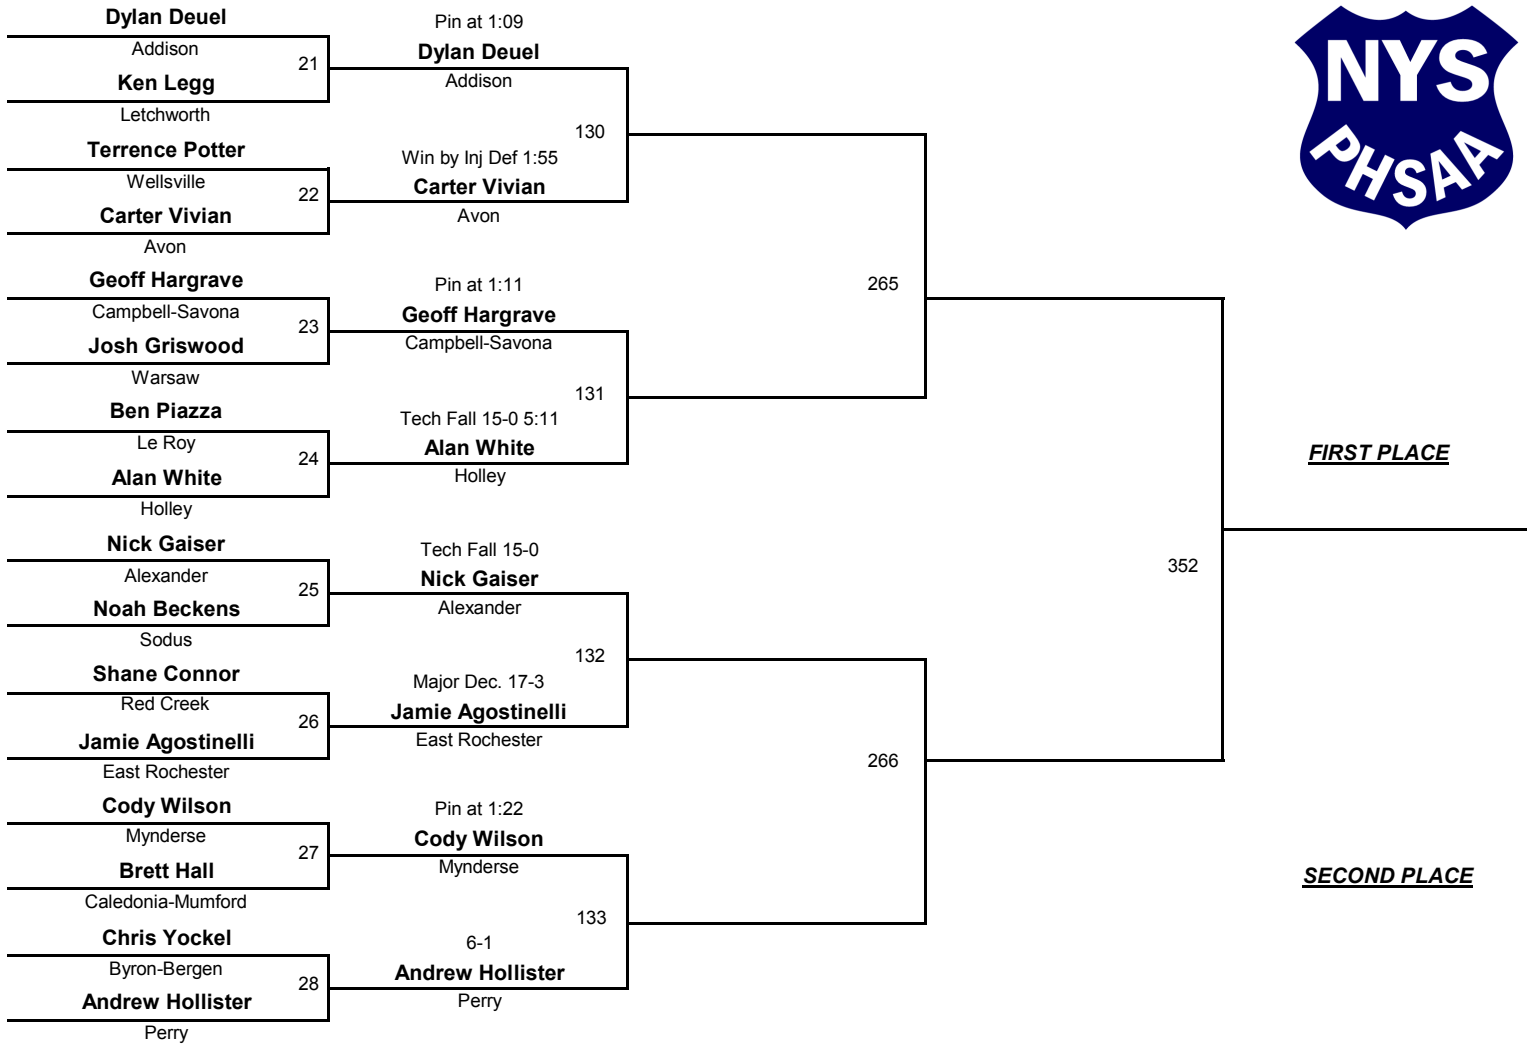

Section V Class BB Wrestling Championships

February 1, 2013

VARSITY

DIVISION

120

WEIGHT

Section V Class BB Wrestling Championships

February 1, 2013