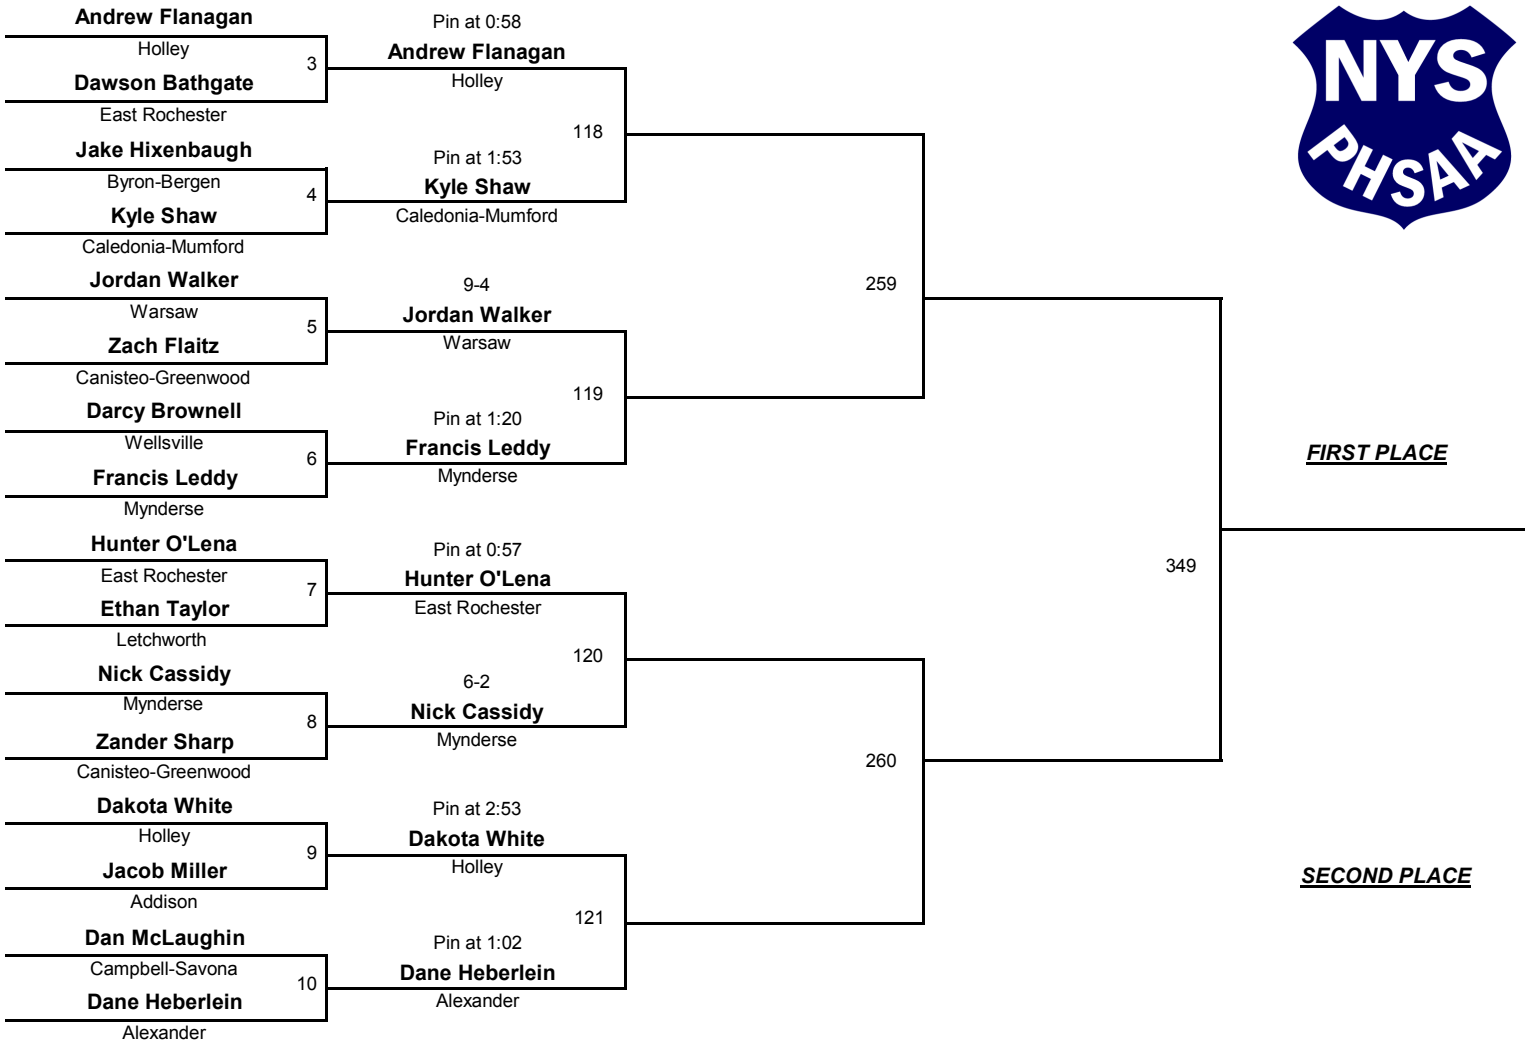

VARSITY

DIVISION

99

WEIGHT

Section V Class BB Wrestling Championships

February 1, 2013

VARSITY

DIVISION