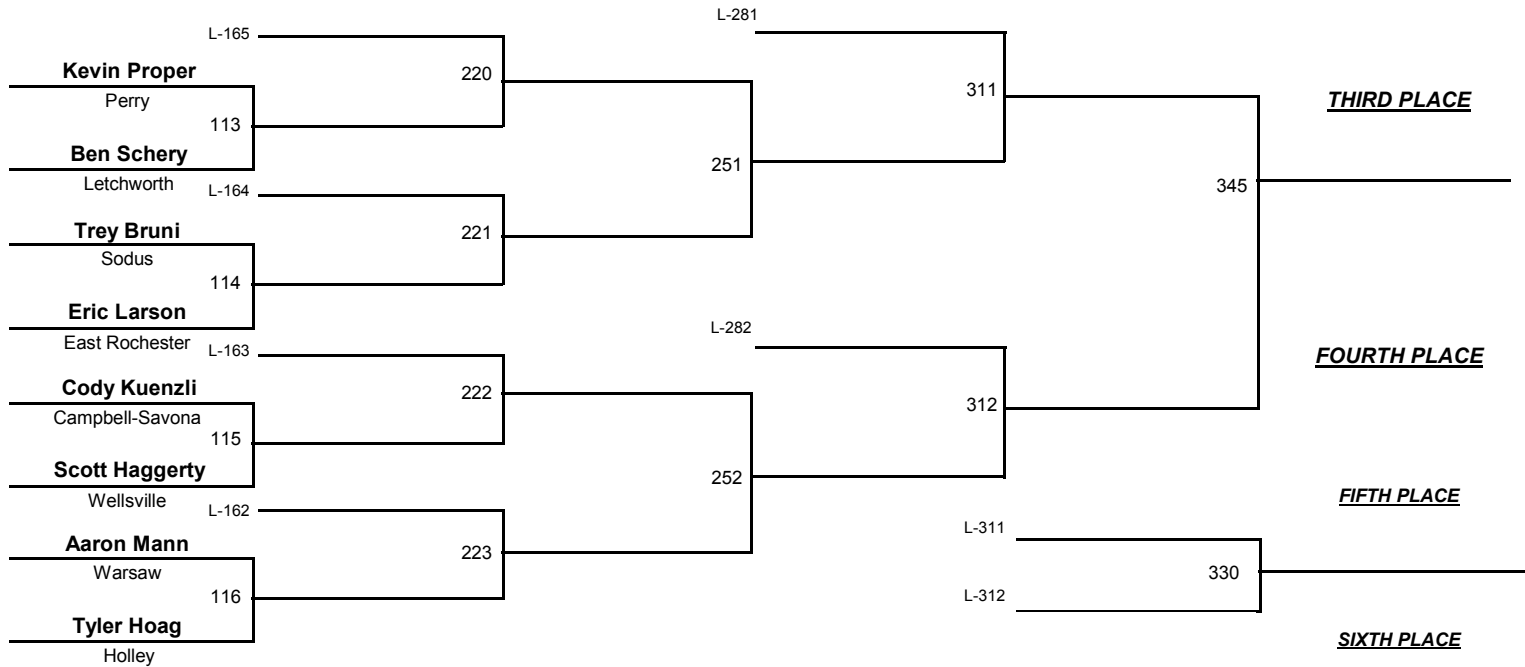

VARSITY

DIVISION

182

WEIGHT

Section V Class BB Wrestling Championships

February 1, 2013