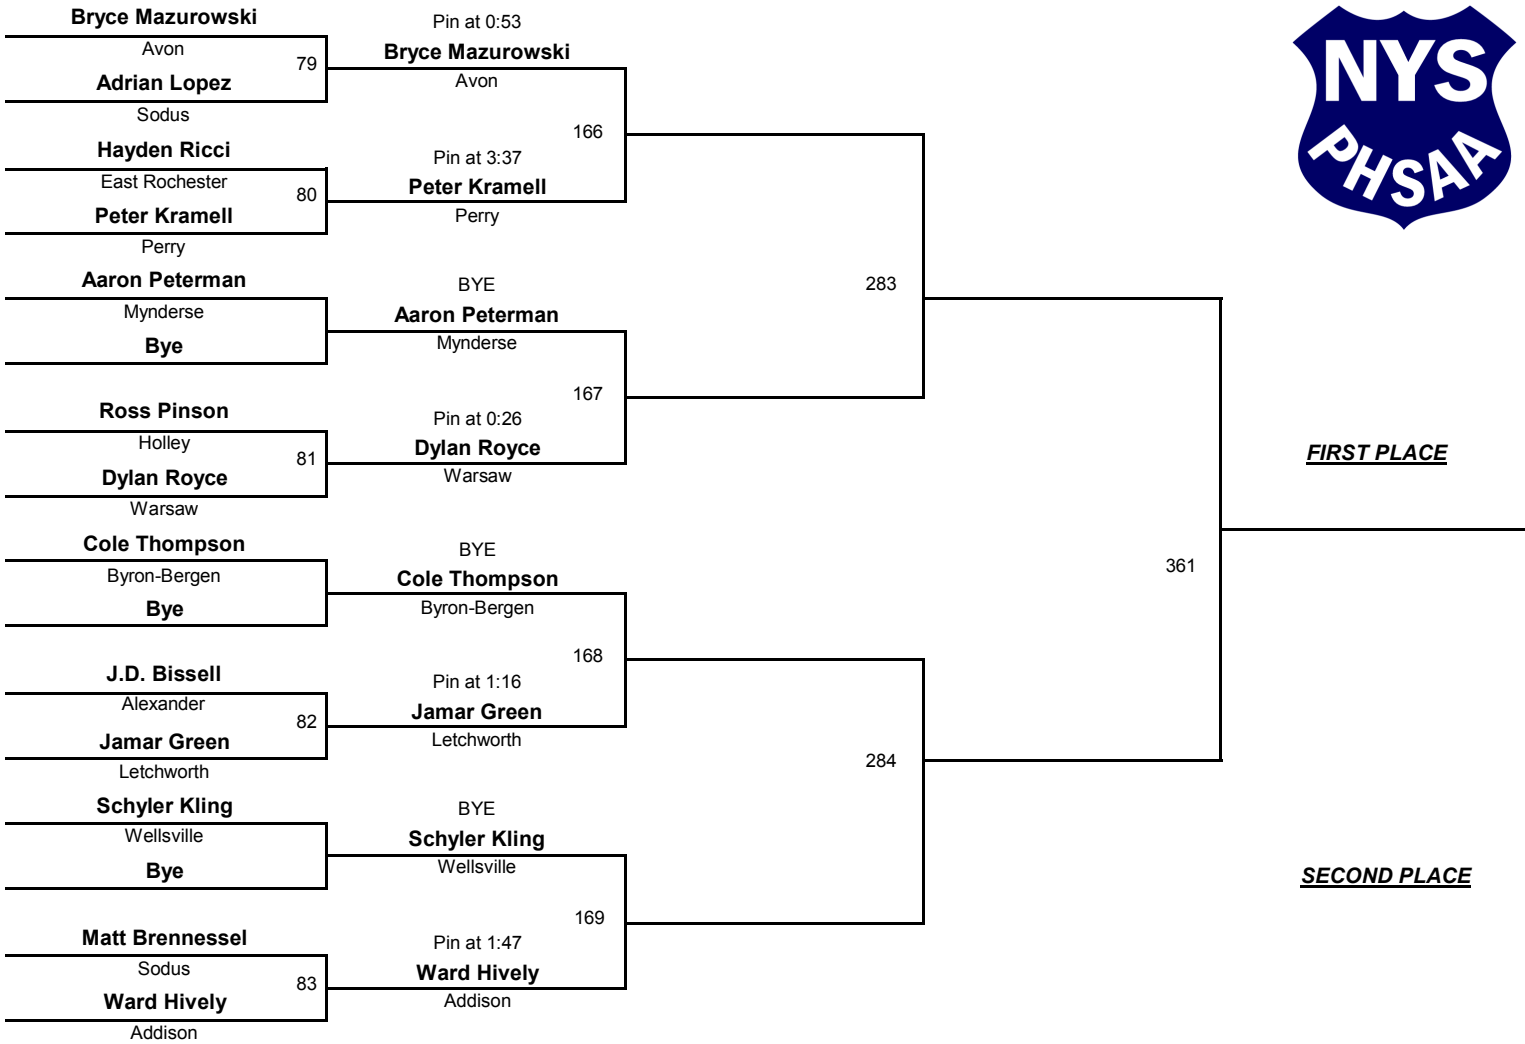

VARSITY

DIVISION

195

WEIGHT

Section V Class BB Wrestling Championships

February 1, 2013