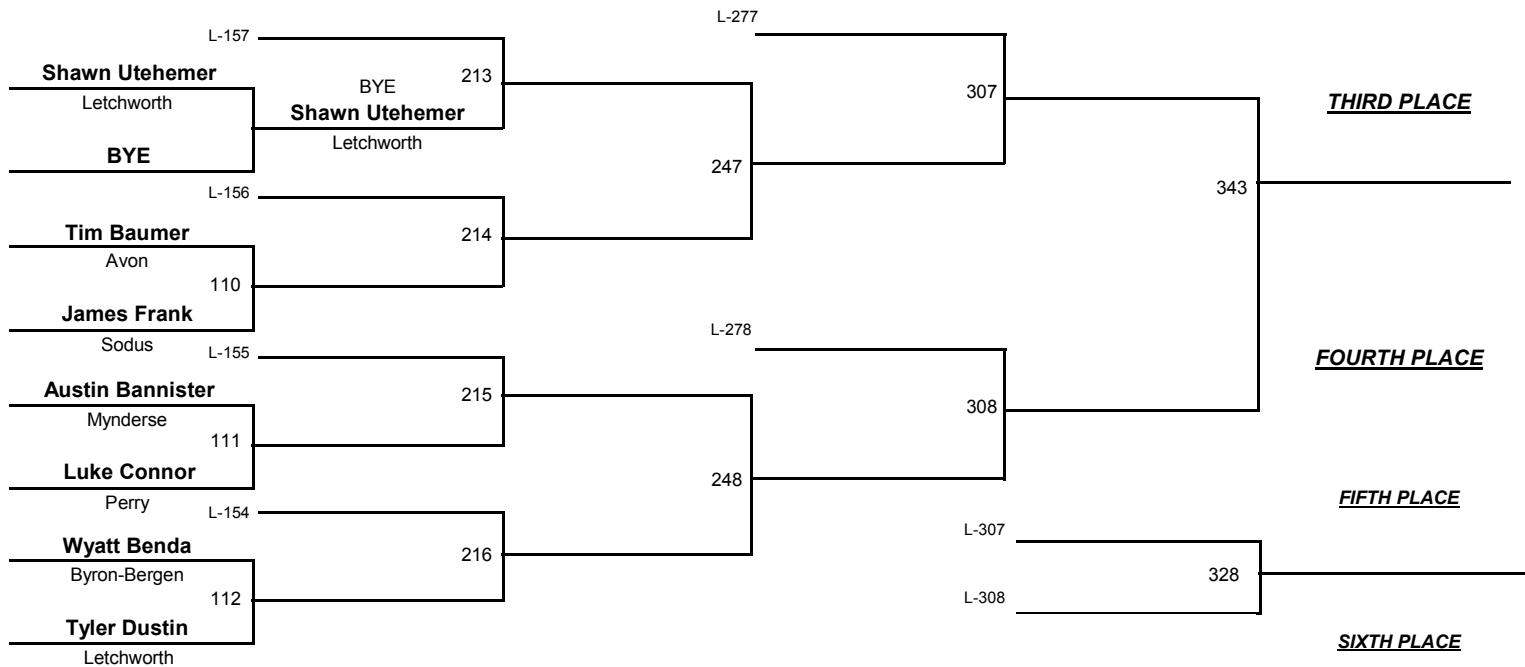

VARSITY

DIVISION

160

WEIGHT

Section V Class BB Wrestling Championships

February 1, 2013

FIRST PLACE

SECOND PLACE