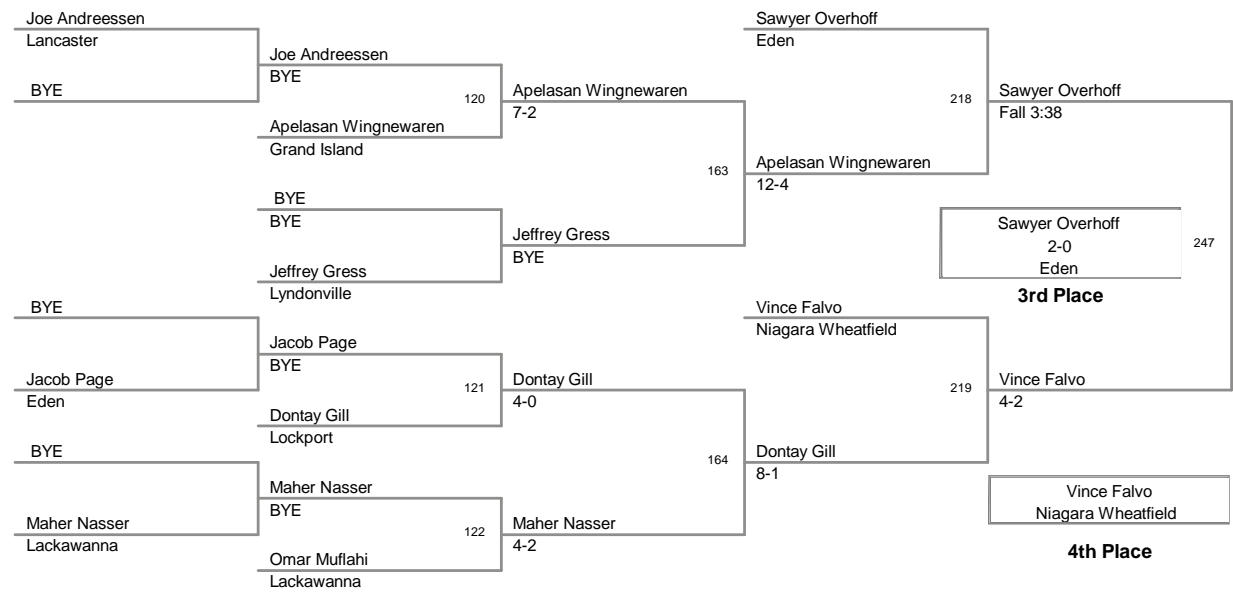

**2013 Varsity Pete Rao
Memorial Tournament**

**Top Team Scores (All
Scorers)**

Plc	Points	Team	CH	CONS
1	166.5	Lew-Port	-	-
2	152	Lockport	-	-
3	108	Grand Island	-	-
4	102	Alexander	-	-
5	100	Lancaster	-	-
6	92.5	Niagara Wheatfield	-	-
7	75.5	Hamburg	-	-
8	69	St. Francis	-	1
9	68	Will South	-	-
10	64	Lackawanna	-	-
11	52	East Aurora	-	-
12	51	Eden	-	-
13	38	Niagara Falls	-	-
14	37	Gowanda	-	-
15	21	North Tonawanda	-	-
16	20	Lyndonville	-	-
17	6.5	Will North	-	-
18	4	Niagara Catholic	-	-

Most Outstanding Wrestler
Dan Reagan (Lew-Port) 138 lbs.

University Pete Rao Memorial Tour
2013 Varsity Pe Division

99 Lbs

Varsity Pete Rao Memorial Tour
2013 Varsity Pe Division

106 Lbs

Varsity Pete Rao Memorial Tour
2013 Varsity Pe Division