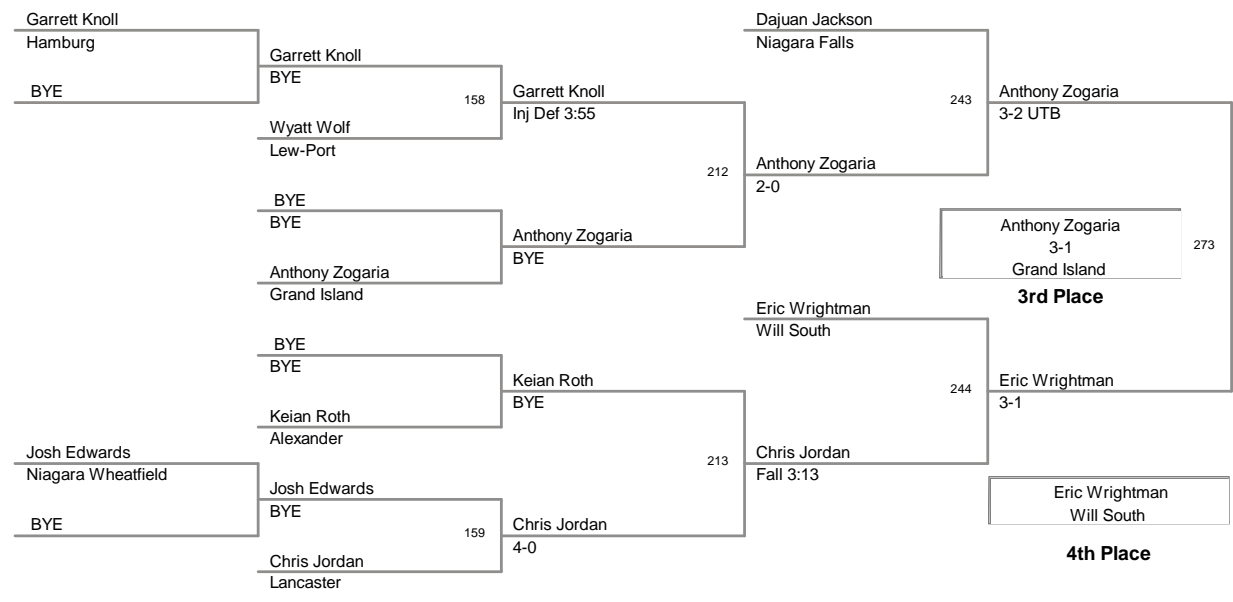

170 Lbs

Varsity Pete Rao Memorial Tournament
2013 Varsity Pe Division

182 Lbs

rsity Pete Rao Memorial Tou
2013 Varsity Pe Division

195 Lbs

Varsity Pete Rao Memorial Tour
2013 Varsity Pe Division

220 Lbs

Varsity Pete Rao Memorial Tournament
2013 Varsity Pe Division