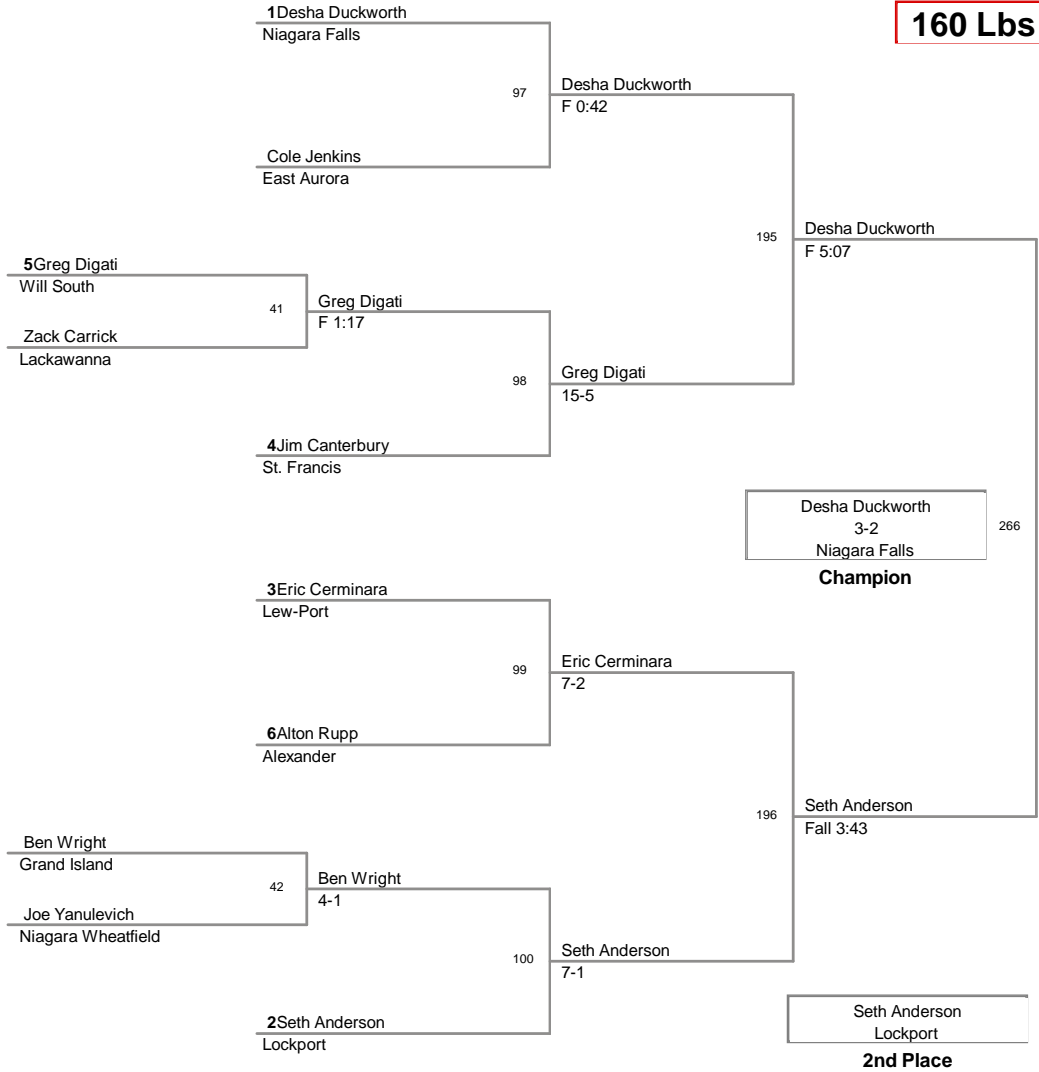

Most Outstanding Wrestler
Dan Reagan (Lew-Port) 138 lbs.

University Pete Rao Memorial Tour
2013 Varsity Pe Division

99 Lbs

Varsity Pete Rao Memorial Tour
2013 Varsity Pe Division

106 Lbs

Varsity Pete Rao Memorial Tour
2013 Varsity Pe Division

138 Lbs

Varsity Pete Rao Memorial Tour
2013 Varsity Pe Division

145 Lbs

Varsity Pete Rao Memorial Tournament
2013 Varsity Pe Division

152 Lbs

Varsity Pete Rao Memorial Tour
2013 Varsity Pe Division

160 Lbs

Varsity Pete Rao Memorial Tour
2013 Varsity Pe Division