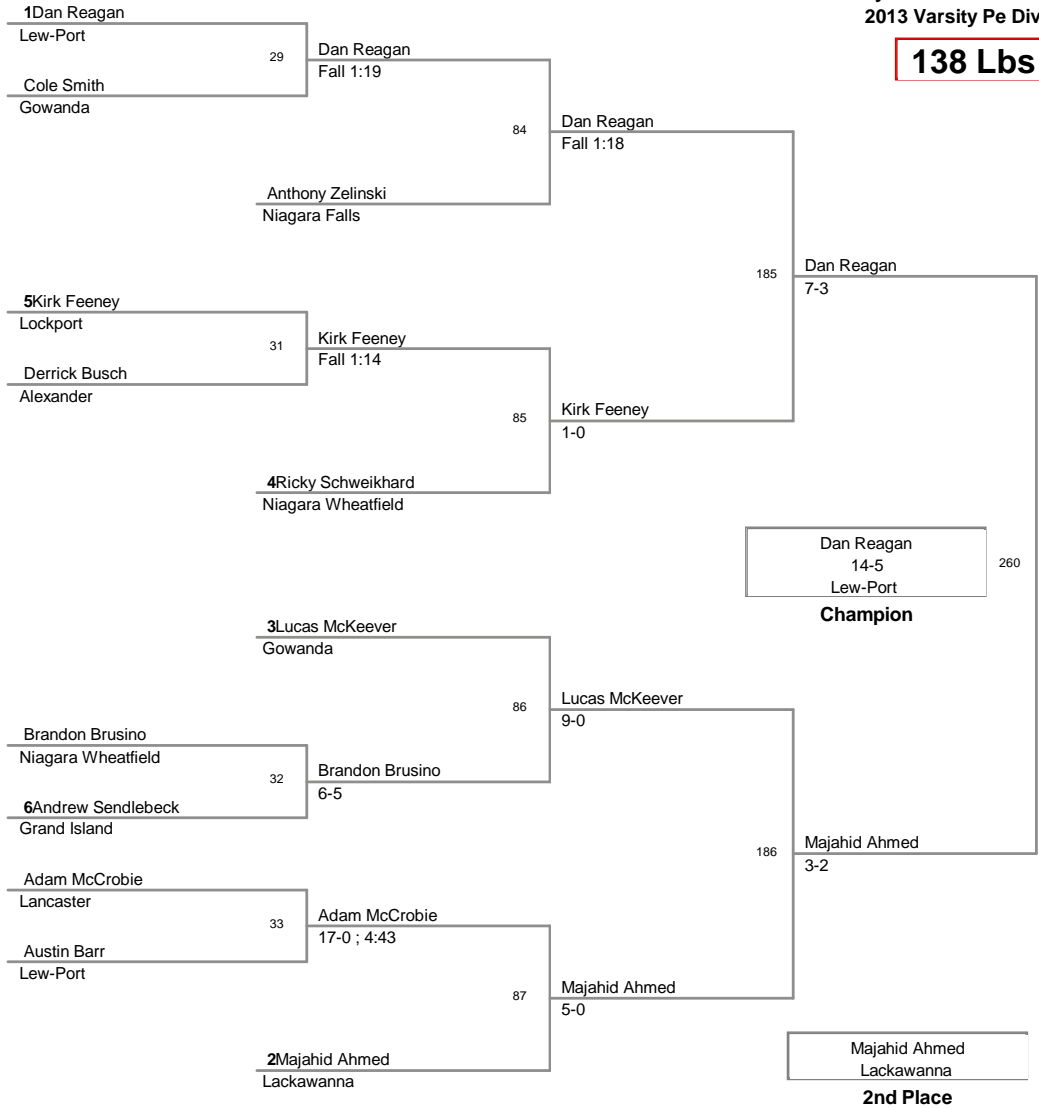

Most Outstanding Wrestler
Dan Reagan (Lew-Port) 138 lbs.

University Pete Rao Memorial Tour
2013 Varsity Pe Division

99 Lbs

Varsity Pete Rao Memorial Tour
2013 Varsity Pe Division

106 Lbs

Varsity Pete Rao Memorial Tour
2013 Varsity Pe Division

113 Lbs

Varsity Pete Rao Memorial Tournament
2013 Varsity Pe Division

120 Lbs

rsity Pete Rao Memorial Tour
2013 Varsity Pe Division

126 Lbs

Varsity Pete Rao Memorial Tour
2013 Varsity Pe Division

132 Lbs

Varsity Pete Rao Memorial Tour
2013 Varsity Pe Division

138 Lbs

Varsity Pete Rao Memorial Tour
2013 Varsity Pe Division

145 Lbs

Varsity Pete Rao Memorial Tournament
2013 Varsity Pe Division

152 Lbs

Varsity Pete Rao Memorial Tour
2013 Varsity Pe Division

160 Lbs

Varsity Pete Rao Memorial Tour
2013 Varsity Pe Division