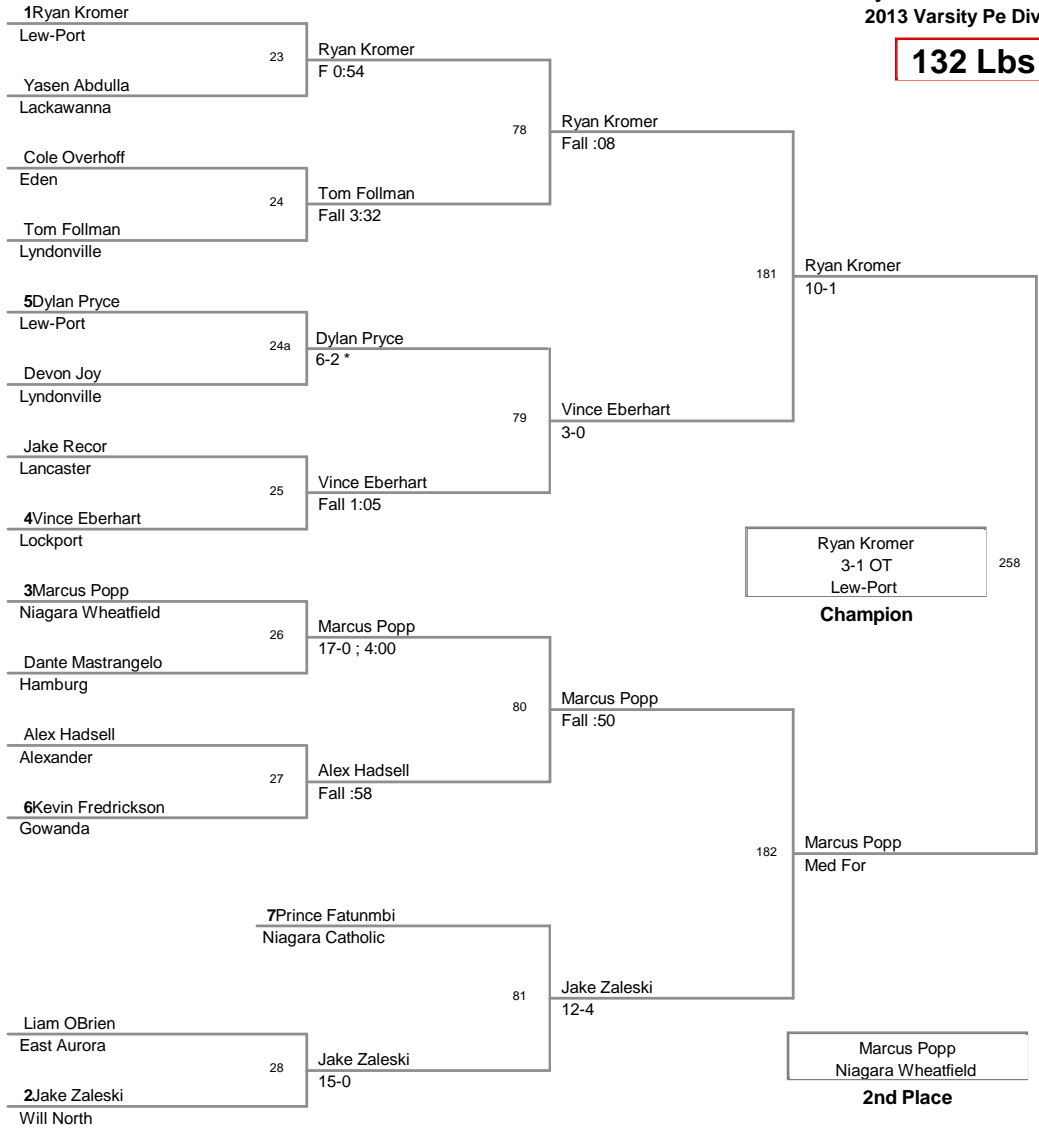

Most Outstanding Wrestler
Dan Reagan (Lew-Port) 138 lbs.

University Pete Rao Memorial Tour
2013 Varsity Pe Division

99 Lbs

Varsity Pete Rao Memorial Tour
2013 Varsity Pe Division

106 Lbs

Varsity Pete Rao Memorial Tour
2013 Varsity Pe Division

113 Lbs

Varsity Pete Rao Memorial Tournament
2013 Varsity Pe Division

120 Lbs

rsity Pete Rao Memorial Tour
2013 Varsity Pe Division

126 Lbs

Varsity Pete Rao Memorial Tour
2013 Varsity Pe Division

132 Lbs

Varsity Pete Rao Memorial Tour
2013 Varsity Pe Division

138 Lbs

Varsity Pete Rao Memorial Tour
2013 Varsity Pe Division

145 Lbs

Varsity Pete Rao Memorial Tournament
2013 Varsity Pe Division

152 Lbs

Varsity Pete Rao Memorial Tour
2013 Varsity Pe Division

160 Lbs

Varsity Pete Rao Memorial Tour
2013 Varsity Pe Division