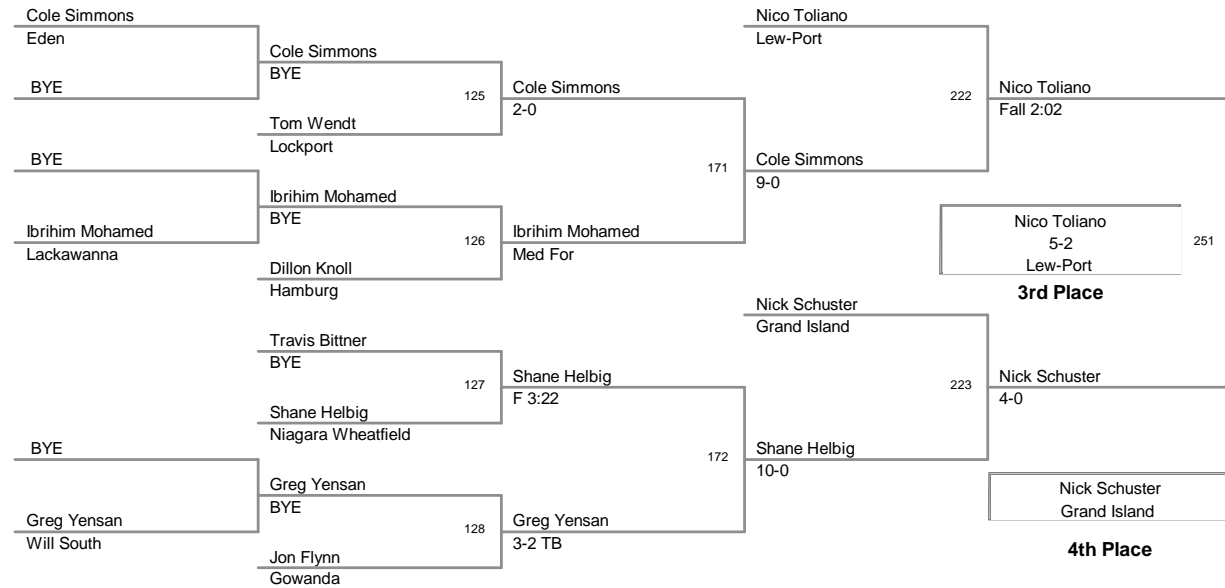

Most Outstanding Wrestler
Dan Reagan (Lew-Port) 138 lbs.

University Pete Rao Memorial Tour
2013 Varsity Pe Division

99 Lbs

Varsity Pete Rao Memorial Tour
2013 Varsity Pe Division

106 Lbs

Varsity Pete Rao Memorial Tour
2013 Varsity Pe Division

113 Lbs

Varsity Pete Rao Memorial Tournament
2013 Varsity Pe Division

120 Lbs

rsity Pete Rao Memorial Tour
2013 Varsity Pe Division

126 Lbs

Varsity Pete Rao Memorial Tour
2013 Varsity Pe Division

132 Lbs

Varsity Pete Rao Memorial Tour
2013 Varsity Pe Division