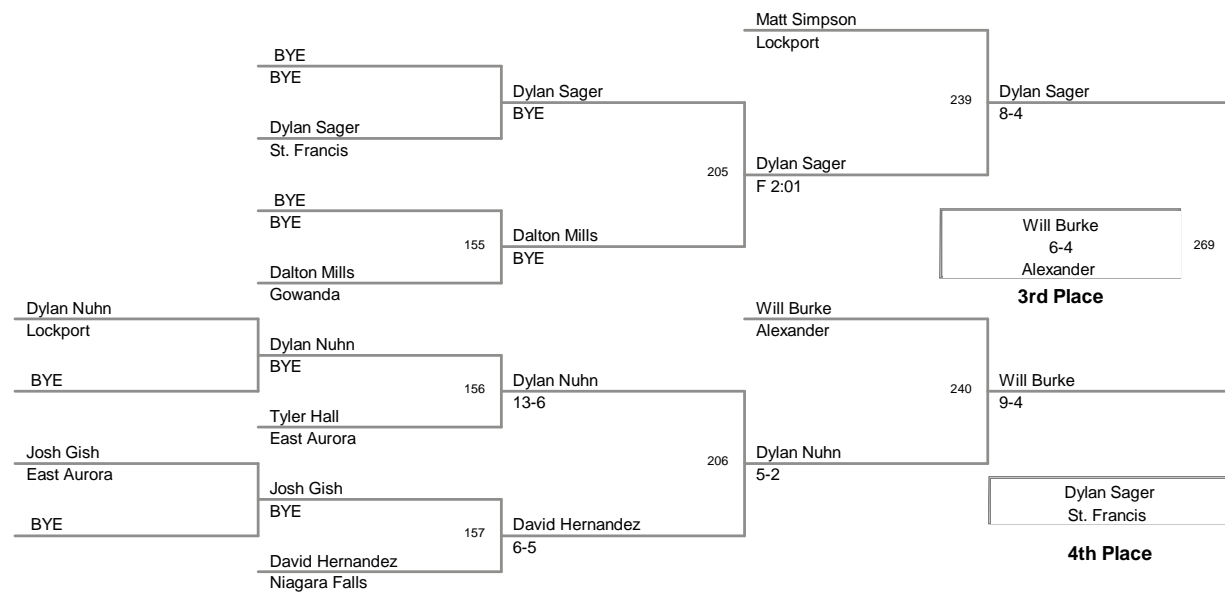

138 Lbs

Varsity Pete Rao Memorial Tour
2013 Varsity Pe Division

145 Lbs

Varsity Pete Rao Memorial Tournament
2013 Varsity Pe Division

152 Lbs

Varsity Pete Rao Memorial Tour
2013 Varsity Pe Division

160 Lbs

Varsity Pete Rao Memorial Tour
2013 Varsity Pe Division

170 Lbs

Varsity Pete Rao Memorial Tournament
2013 Varsity Pe Division

182 Lbs

rsity Pete Rao Memorial Tou
2013 Varsity Pe Division

195 Lbs

Varsity Pete Rao Memorial Tour
2013 Varsity Pe Division

220 Lbs

Varsity Pete Rao Memorial Tournament
2013 Varsity Pe Division