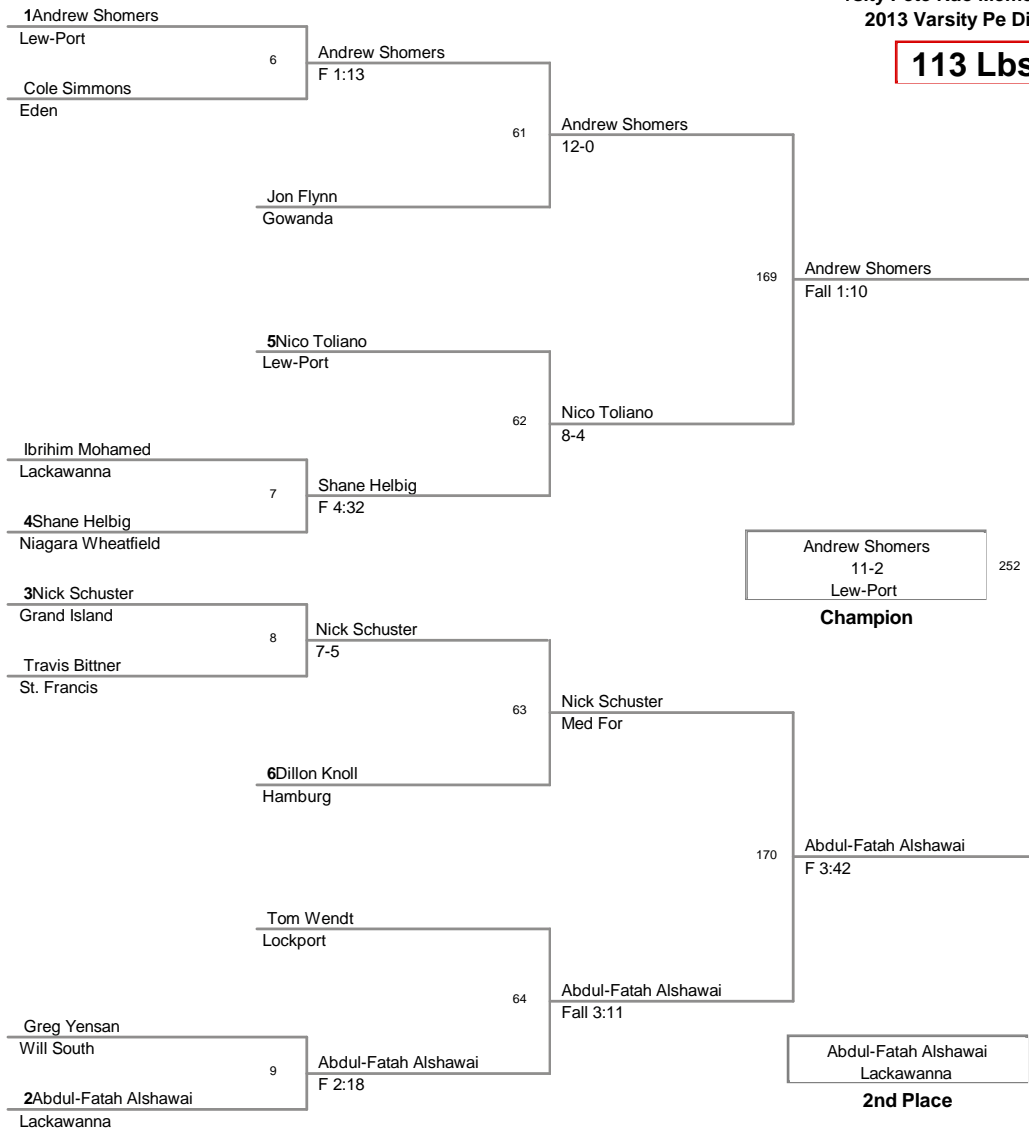

Varsity Pete Rao Memorial Tour
2013 Varsity Pe Division

113 Lbs