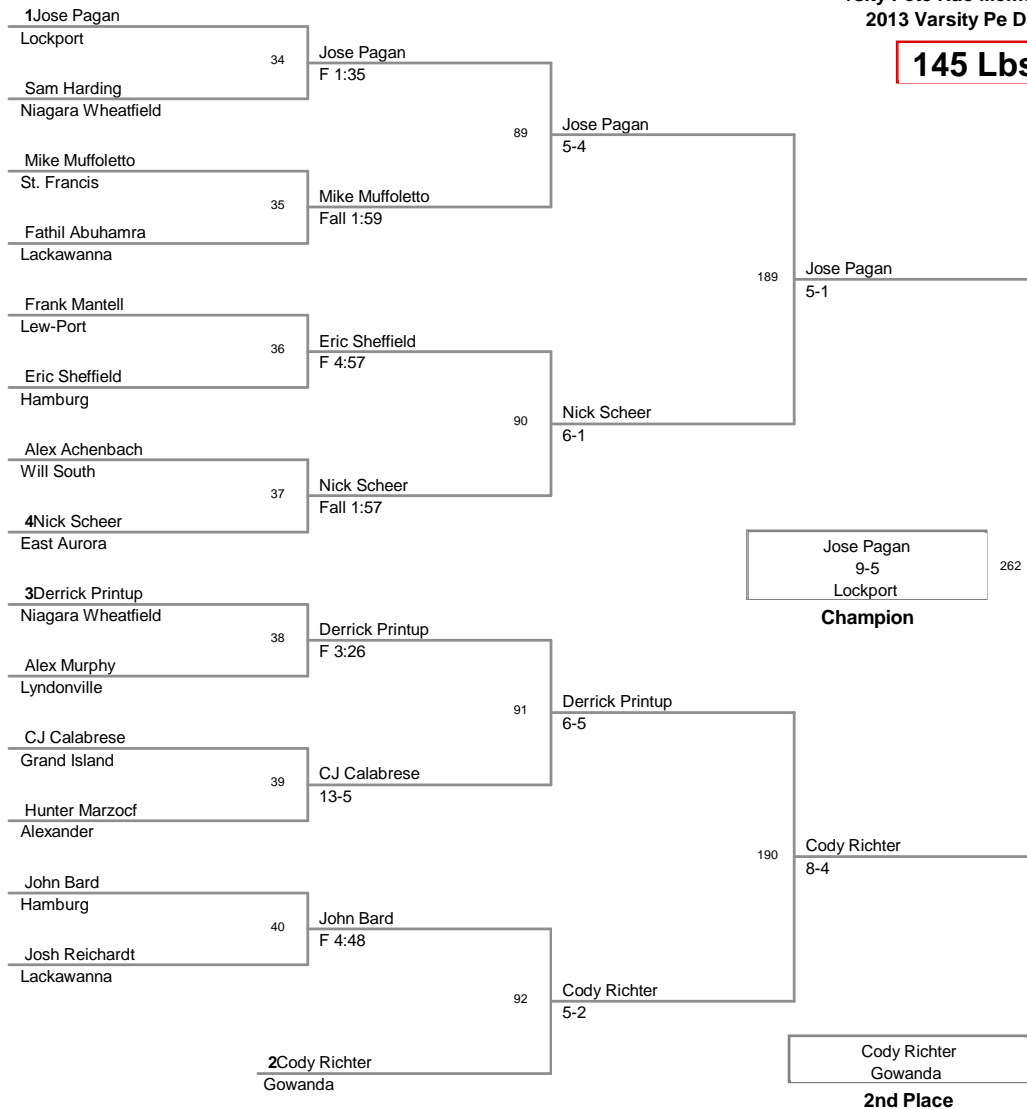

Varsity Pete Rao Memorial Tour
2013 Varsity Pe Division

145 Lbs