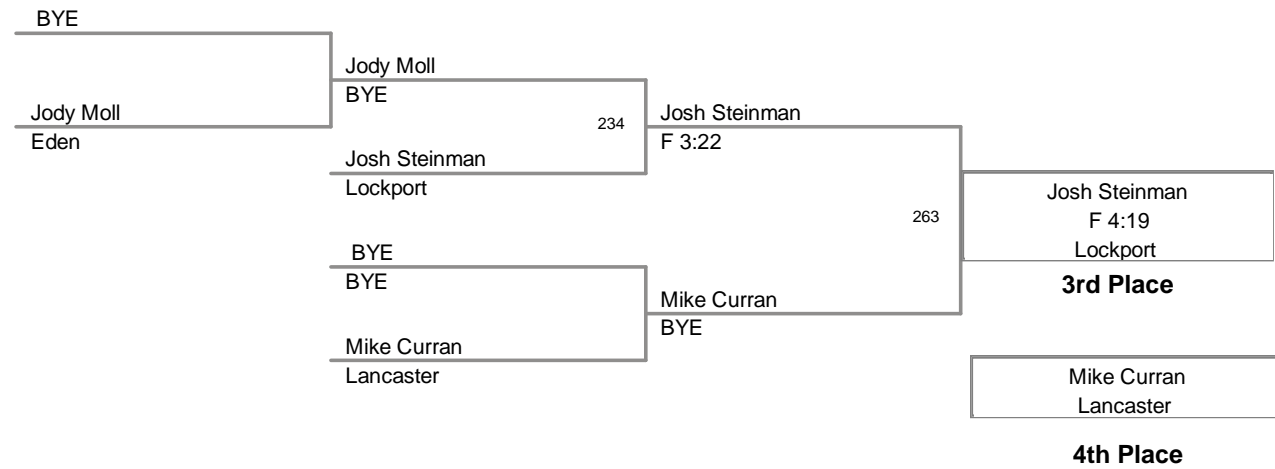

138 Lbs

Varsity Pete Rao Memorial Tour
2013 Varsity Pe Division

145 Lbs

Varsity Pete Rao Memorial Tournament
2013 Varsity Pe Division

152 Lbs

Varsity Pete Rao Memorial Tour
2013 Varsity Pe Division

160 Lbs

Varsity Pete Rao Memorial Tour
2013 Varsity Pe Division