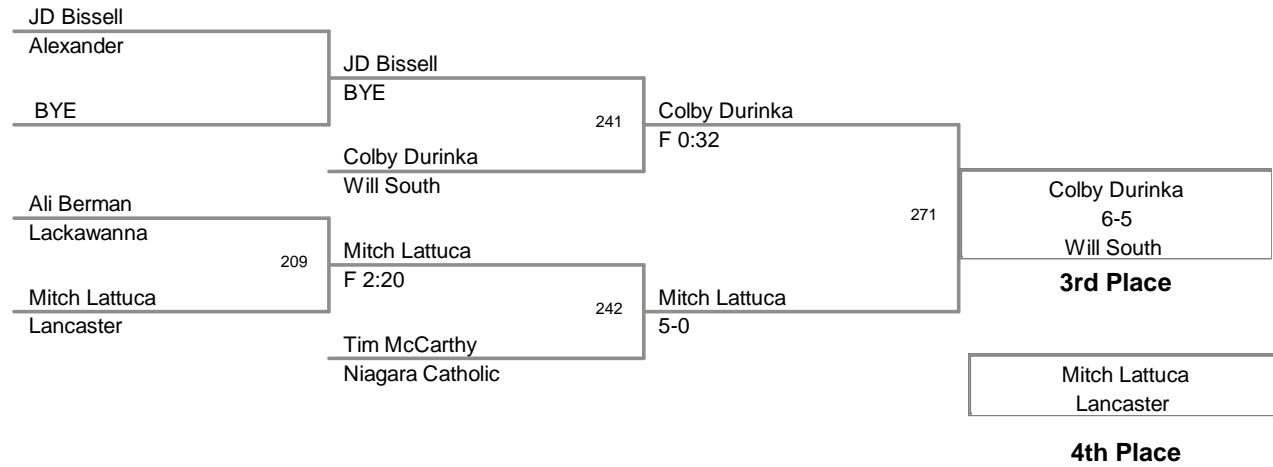

138 Lbs

Varsity Pete Rao Memorial Tour
2013 Varsity Pe Division

145 Lbs

Varsity Pete Rao Memorial Tournament
2013 Varsity Pe Division

152 Lbs

Varsity Pete Rao Memorial Tour
2013 Varsity Pe Division

160 Lbs

Varsity Pete Rao Memorial Tour
2013 Varsity Pe Division

170 Lbs

Varsity Pete Rao Memorial Tournament
2013 Varsity Pe Division

182 Lbs

rsity Pete Rao Memorial Tou
2013 Varsity Pe Division

195 Lbs

Varsity Pete Rao Memorial Tour
2013 Varsity Pe Division

220 Lbs

Varsity Pete Rao Memorial Tournament
2013 Varsity Pe Division