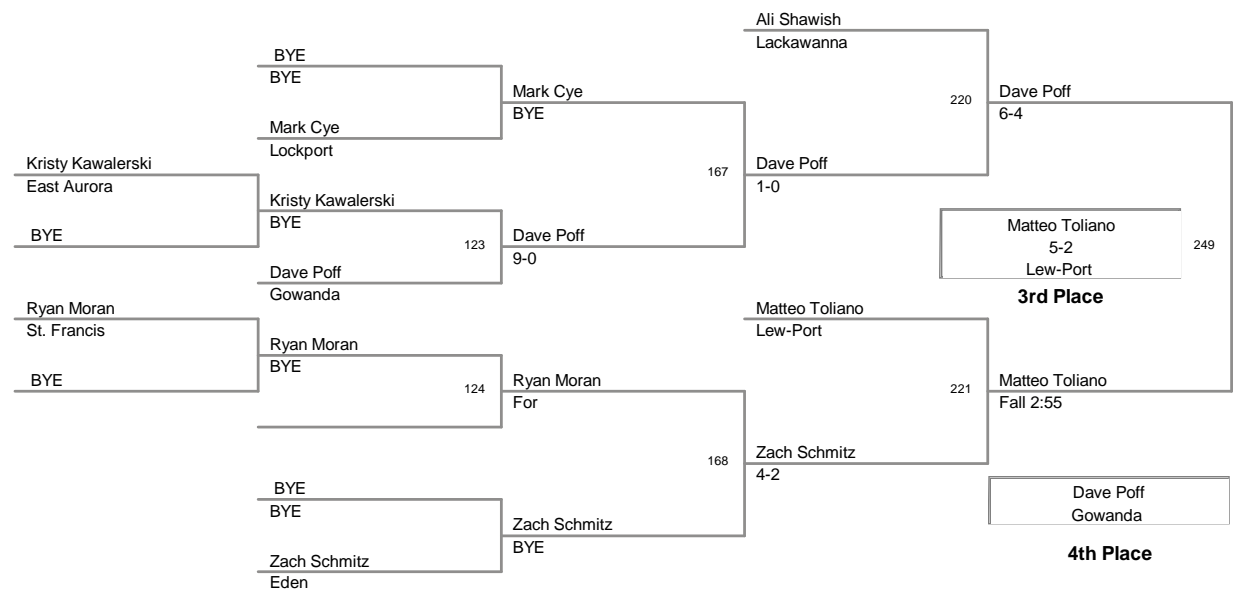

Most Outstanding Wrestler
Dan Reagan (Lew-Port) 138 lbs.

University Pete Rao Memorial Tour
2013 Varsity Pe Division

99 Lbs

Varsity Pete Rao Memorial Tour
2013 Varsity Pe Division

106 Lbs

Varsity Pete Rao Memorial Tour
2013 Varsity Pe Division

113 Lbs

Varsity Pete Rao Memorial Tournament
2013 Varsity Pe Division

120 Lbs

rsity Pete Rao Memorial Tour
2013 Varsity Pe Division

126 Lbs

Varsity Pete Rao Memorial Tour
2013 Varsity Pe Division

132 Lbs

Varsity Pete Rao Memorial Tour
2013 Varsity Pe Division