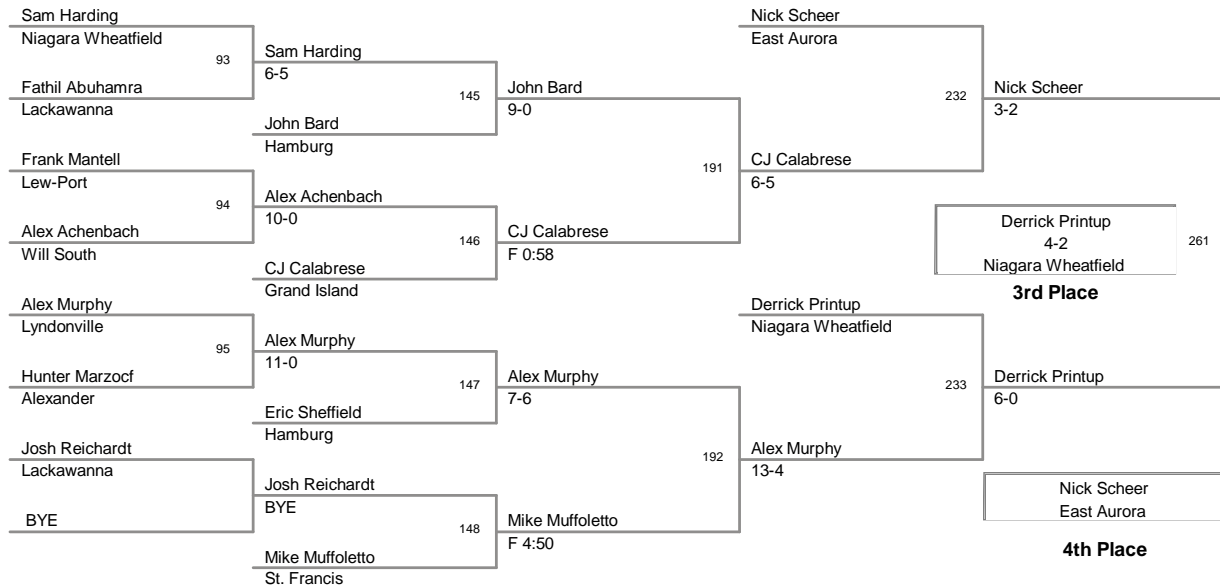

Most Outstanding Wrestler
Dan Reagan (Lew-Port) 138 lbs.

University Pete Rao Memorial Tour
2013 Varsity Pe Division

99 Lbs

Varsity Pete Rao Memorial Tour
2013 Varsity Pe Division

106 Lbs

Varsity Pete Rao Memorial Tour
2013 Varsity Pe Division

113 Lbs

Varsity Pete Rao Memorial Tournament
2013 Varsity Pe Division

120 Lbs

rsity Pete Rao Memorial Tour
2013 Varsity Pe Division

126 Lbs

Varsity Pete Rao Memorial Tour
2013 Varsity Pe Division

132 Lbs

Varsity Pete Rao Memorial Tour
2013 Varsity Pe Division

138 Lbs

Varsity Pete Rao Memorial Tour
2013 Varsity Pe Division

145 Lbs

Varsity Pete Rao Memorial Tournament
2013 Varsity Pe Division

152 Lbs

Varsity Pete Rao Memorial Tour
2013 Varsity Pe Division

160 Lbs

Varsity Pete Rao Memorial Tour
2013 Varsity Pe Division