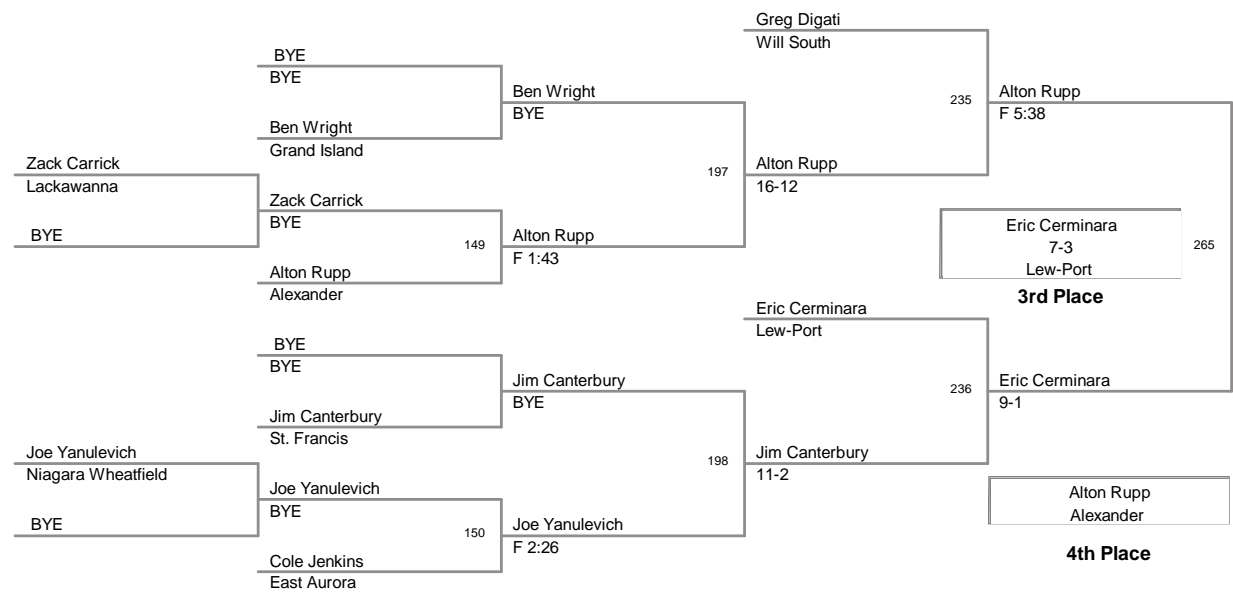

138 Lbs

Varsity Pete Rao Memorial Tour
2013 Varsity Pe Division

145 Lbs

Varsity Pete Rao Memorial Tournament
2013 Varsity Pe Division

152 Lbs

Varsity Pete Rao Memorial Tour
2013 Varsity Pe Division

160 Lbs

Varsity Pete Rao Memorial Tour
2013 Varsity Pe Division