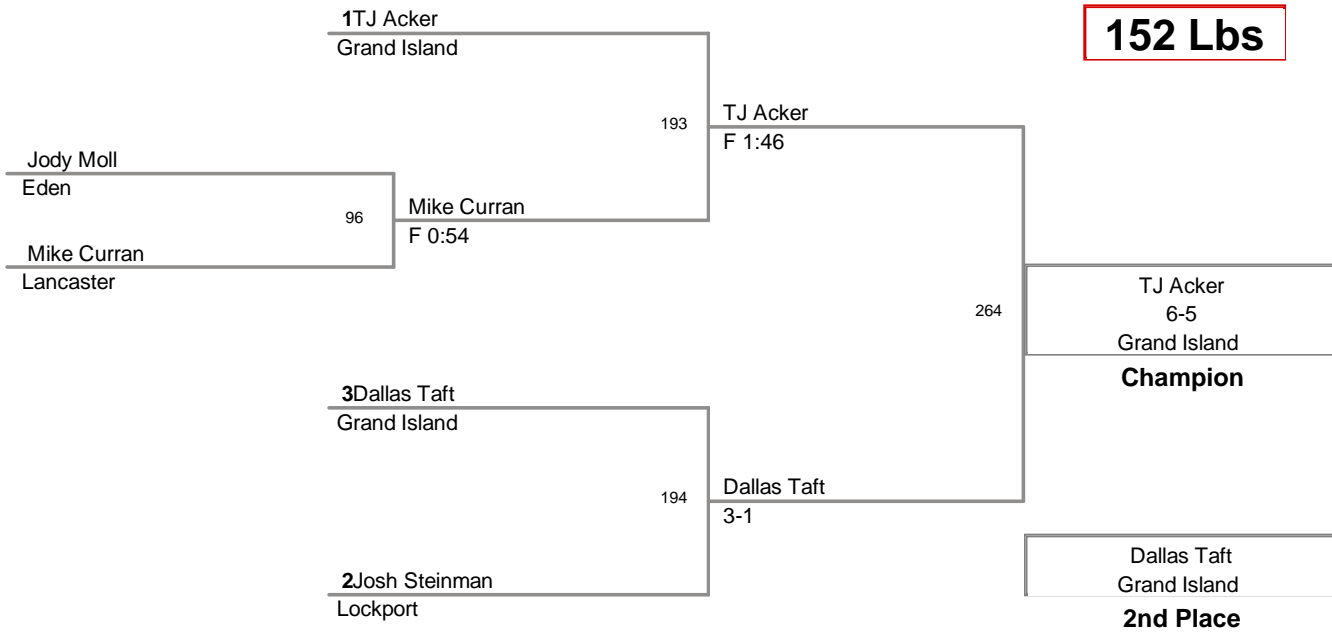

138 Lbs

Varsity Pete Rao Memorial Tour
2013 Varsity Pe Division

145 Lbs

Varsity Pete Rao Memorial Tournament
2013 Varsity Pe Division

152 Lbs

Varsity Pete Rao Memorial Tour
2013 Varsity Pe Division

160 Lbs

Varsity Pete Rao Memorial Tour
2013 Varsity Pe Division

170 Lbs

Varsity Pete Rao Memorial Tournament
2013 Varsity Pe Division

182 Lbs

rsity Pete Rao Memorial Tou
2013 Varsity Pe Division

195 Lbs

Varsity Pete Rao Memorial Tour
2013 Varsity Pe Division

220 Lbs

Varsity Pete Rao Memorial Tournament
2013 Varsity Pe Division