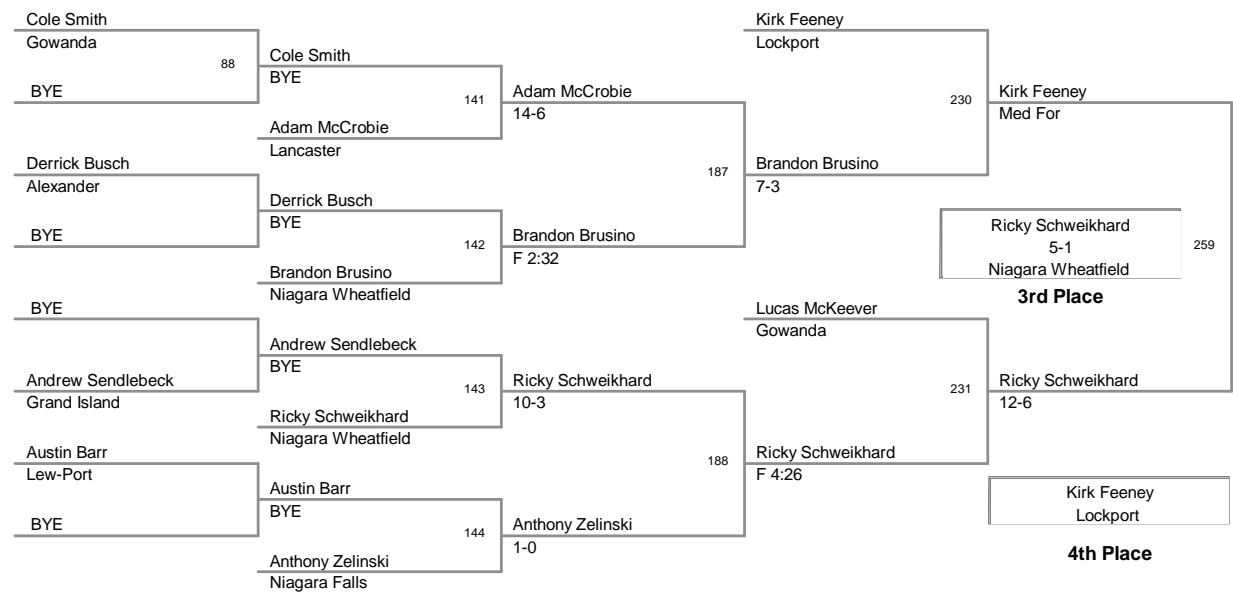

Varsity Pete Rao Memorial Tour
2013 Varsity Pe Division

138 Lbs