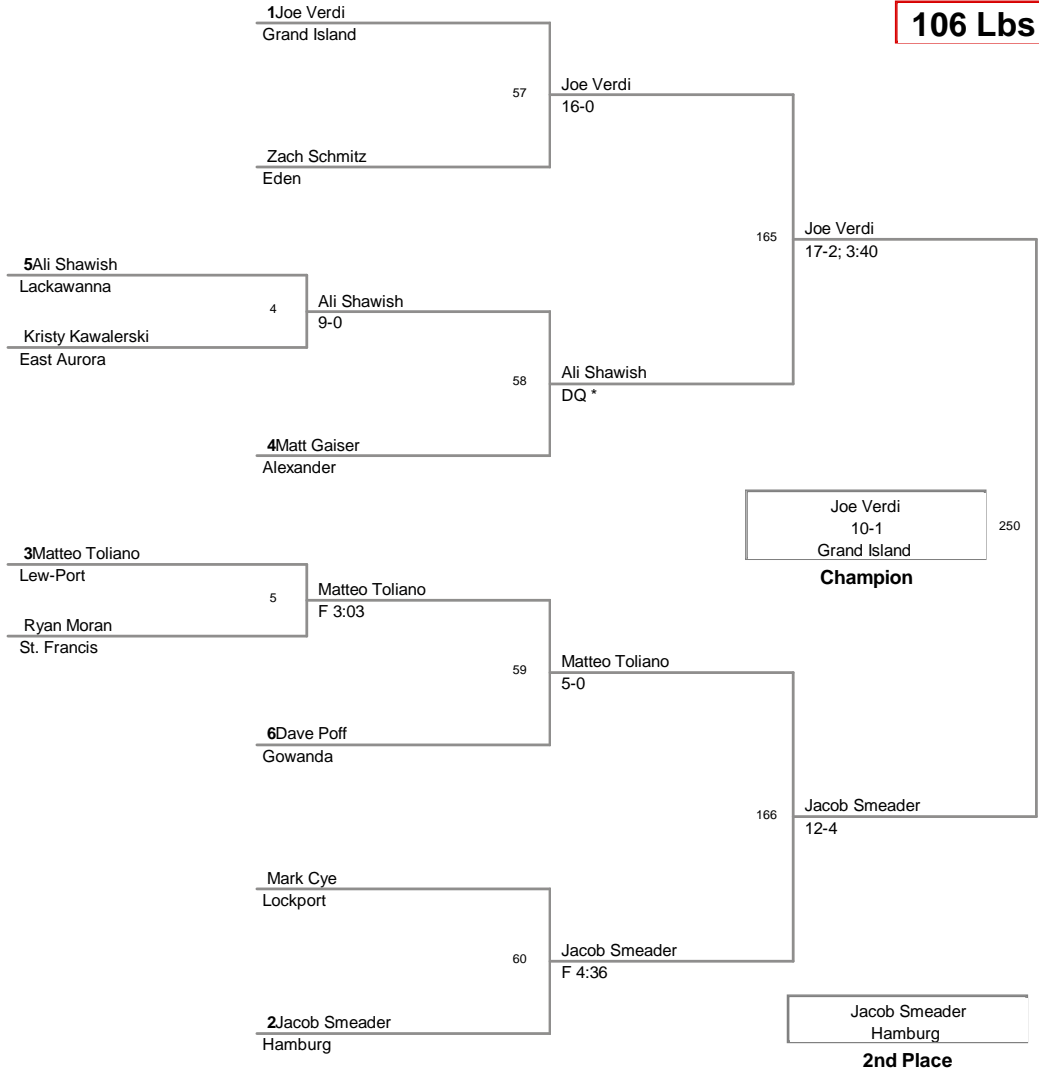

Most Outstanding Wrestler
Dan Reagan (Lew-Port) 138 lbs.

University Pete Rao Memorial Tour
2013 Varsity Pe Division

99 Lbs

Varsity Pete Rao Memorial Tour
2013 Varsity Pe Division

106 Lbs

Varsity Pete Rao Memorial Tour
2013 Varsity Pe Division

113 Lbs

Varsity Pete Rao Memorial Tournament
2013 Varsity Pe Division

120 Lbs

rsity Pete Rao Memorial Tour
2013 Varsity Pe Division

126 Lbs

Varsity Pete Rao Memorial Tour
2013 Varsity Pe Division

132 Lbs

Varsity Pete Rao Memorial Tour
2013 Varsity Pe Division