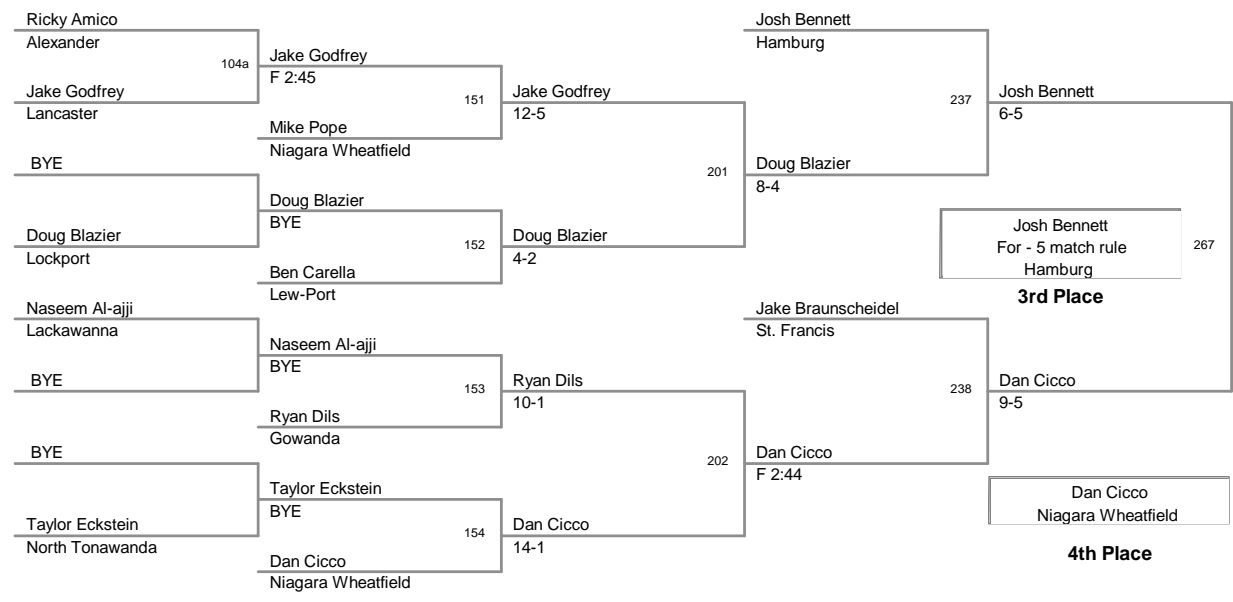

Varsity Pete Rao Memorial Tour
2013 Varsity Pe Division

170 Lbs