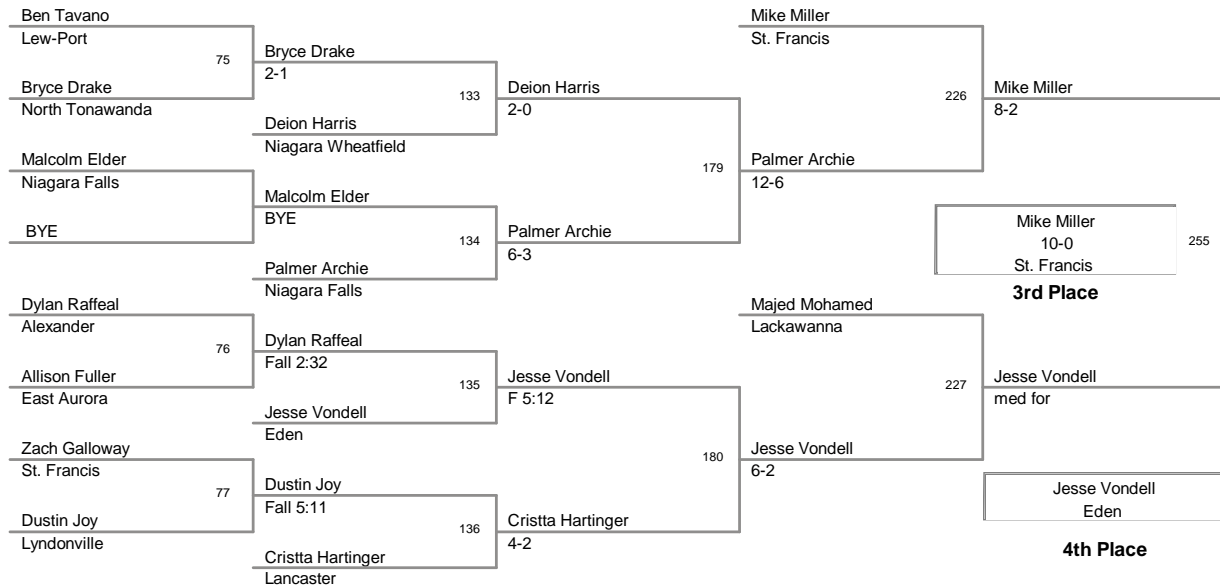

Most Outstanding Wrestler
Dan Reagan (Lew-Port) 138 lbs.

University Pete Rao Memorial Tour
2013 Varsity Pe Division

99 Lbs

Varsity Pete Rao Memorial Tour
2013 Varsity Pe Division

106 Lbs

Varsity Pete Rao Memorial Tour
2013 Varsity Pe Division

113 Lbs

Varsity Pete Rao Memorial Tournament
2013 Varsity Pe Division

120 Lbs

rsity Pete Rao Memorial Tour
2013 Varsity Pe Division

126 Lbs

Varsity Pete Rao Memorial Tour
2013 Varsity Pe Division

132 Lbs

Varsity Pete Rao Memorial Tour
2013 Varsity Pe Division

138 Lbs

Varsity Pete Rao Memorial Tour
2013 Varsity Pe Division

145 Lbs

Varsity Pete Rao Memorial Tournament
2013 Varsity Pe Division

152 Lbs

Varsity Pete Rao Memorial Tour
2013 Varsity Pe Division

160 Lbs

Varsity Pete Rao Memorial Tour
2013 Varsity Pe Division