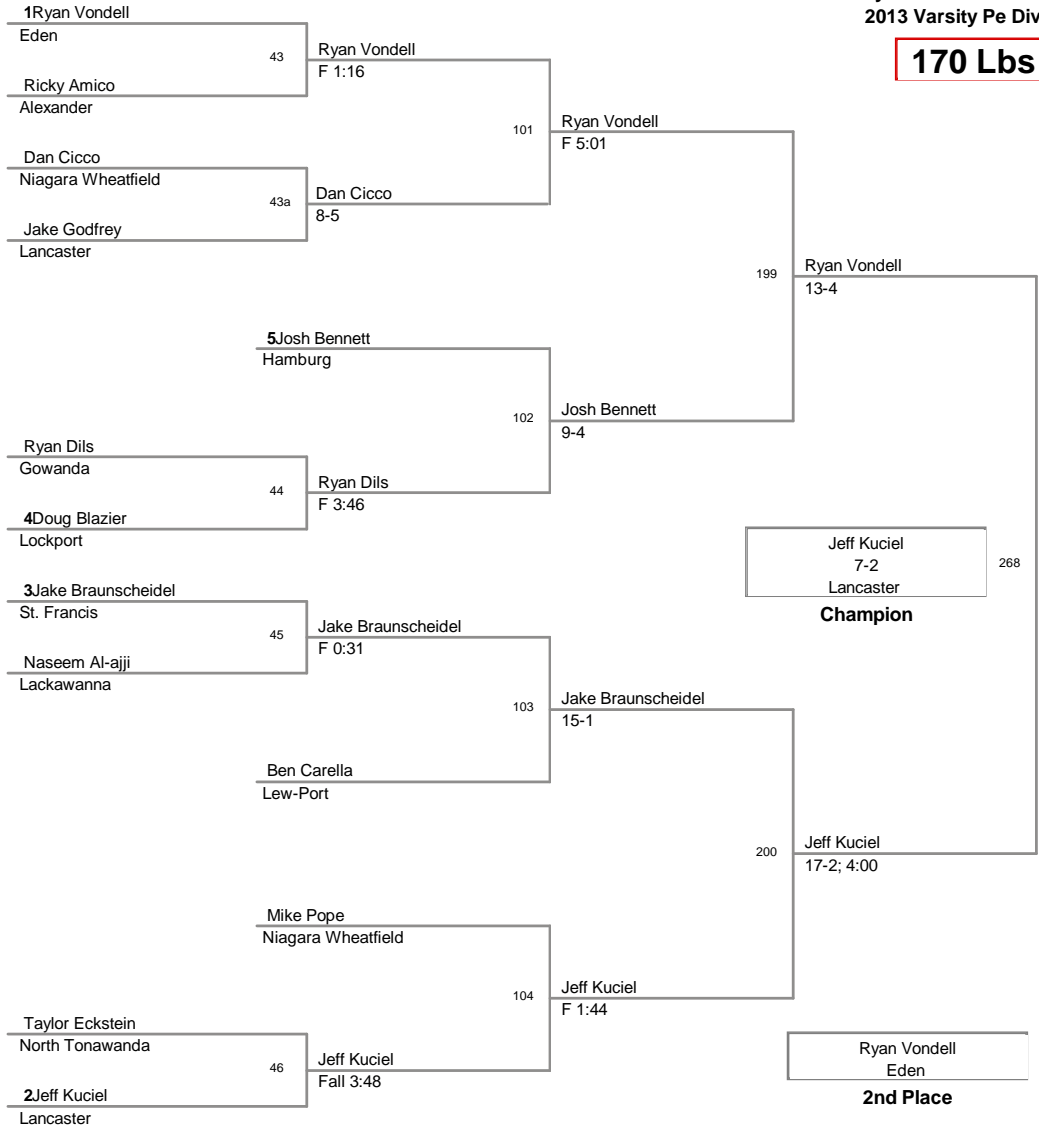

Most Outstanding Wrestler
Dan Reagan (Lew-Port) 138 lbs.

University Pete Rao Memorial Tour
2013 Varsity Pe Division

99 Lbs

Varsity Pete Rao Memorial Tour
2013 Varsity Pe Division

106 Lbs

Varsity Pete Rao Memorial Tour
2013 Varsity Pe Division

138 Lbs

Varsity Pete Rao Memorial Tour
2013 Varsity Pe Division

145 Lbs

Varsity Pete Rao Memorial Tournament
2013 Varsity Pe Division

152 Lbs

Varsity Pete Rao Memorial Tour
2013 Varsity Pe Division

160 Lbs

Varsity Pete Rao Memorial Tour
2013 Varsity Pe Division

170 Lbs

Varsity Pete Rao Memorial Tournament
2013 Varsity Pe Division

182 Lbs

rsity Pete Rao Memorial Tou
2013 Varsity Pe Division

195 Lbs

Varsity Pete Rao Memorial Tour
2013 Varsity Pe Division

220 Lbs

Varsity Pete Rao Memorial Tournament
2013 Varsity Pe Division