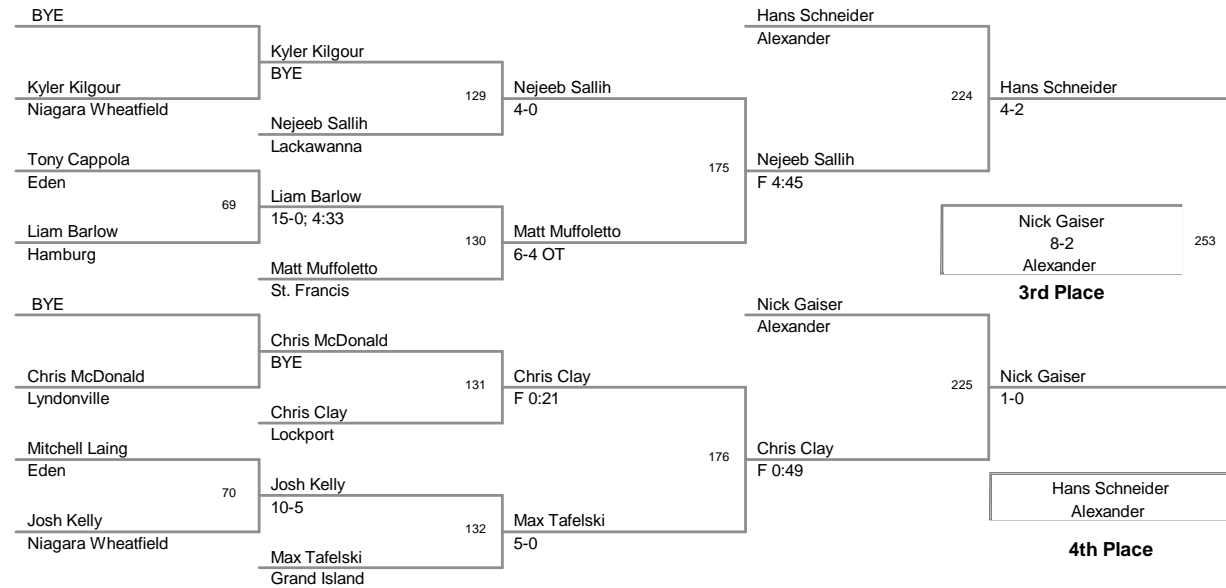

Most Outstanding Wrestler
Dan Reagan (Lew-Port) 138 lbs.

University Pete Rao Memorial Tour
2013 Varsity Pe Division

99 Lbs

Varsity Pete Rao Memorial Tour
2013 Varsity Pe Division

106 Lbs

Varsity Pete Rao Memorial Tour
2013 Varsity Pe Division

113 Lbs

Varsity Pete Rao Memorial Tournament
2013 Varsity Pe Division

120 Lbs

rsity Pete Rao Memorial Tour
2013 Varsity Pe Division

126 Lbs

Varsity Pete Rao Memorial Tour
2013 Varsity Pe Division

132 Lbs

Varsity Pete Rao Memorial Tour
2013 Varsity Pe Division