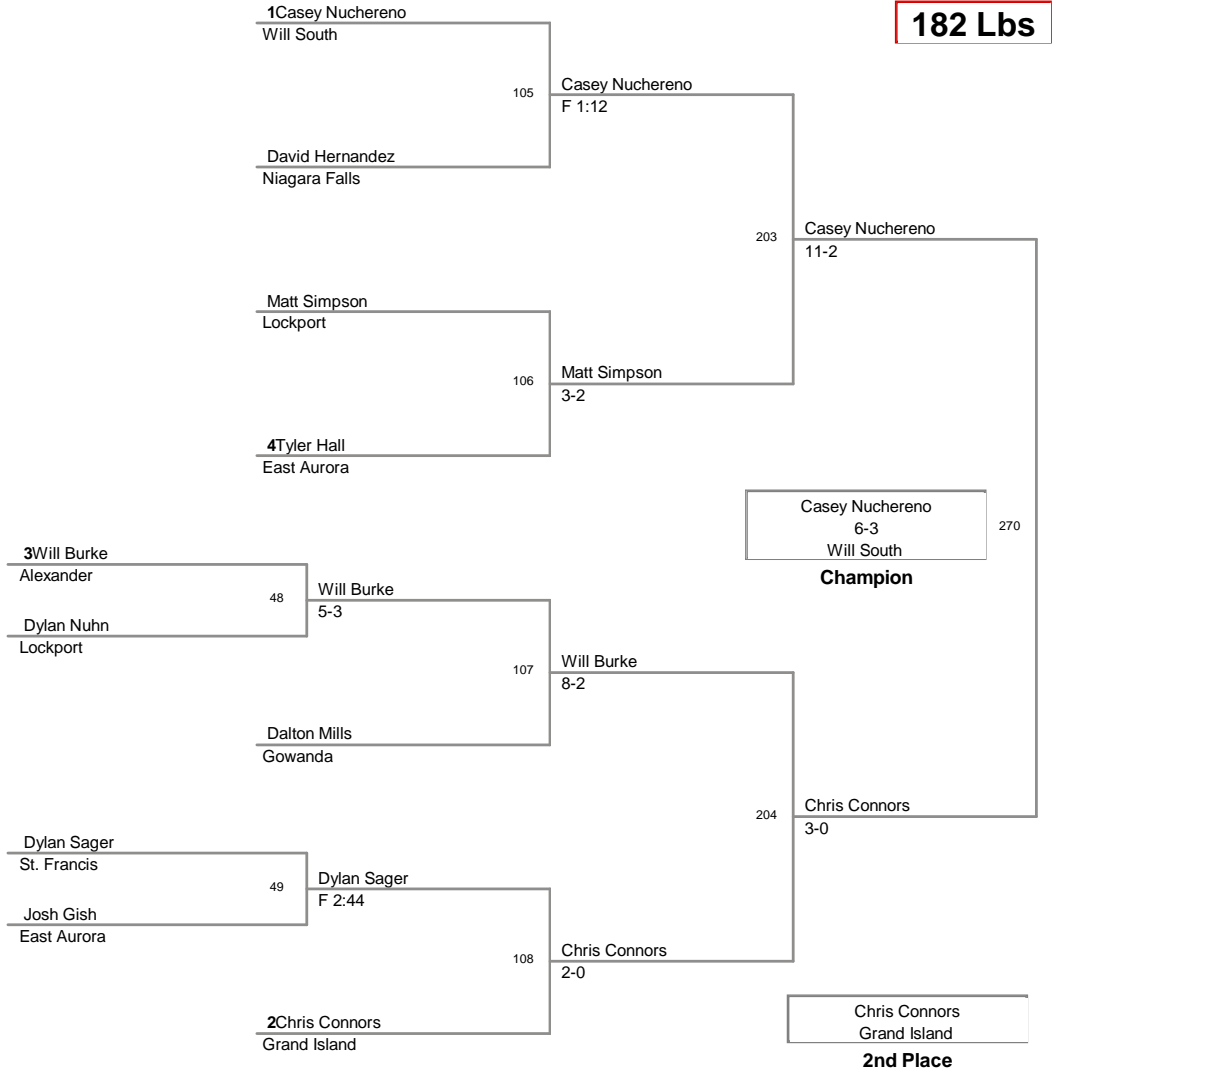

Varsity Pete Rao Memorial Tournament
2013 Varsity Pe Division

182 Lbs