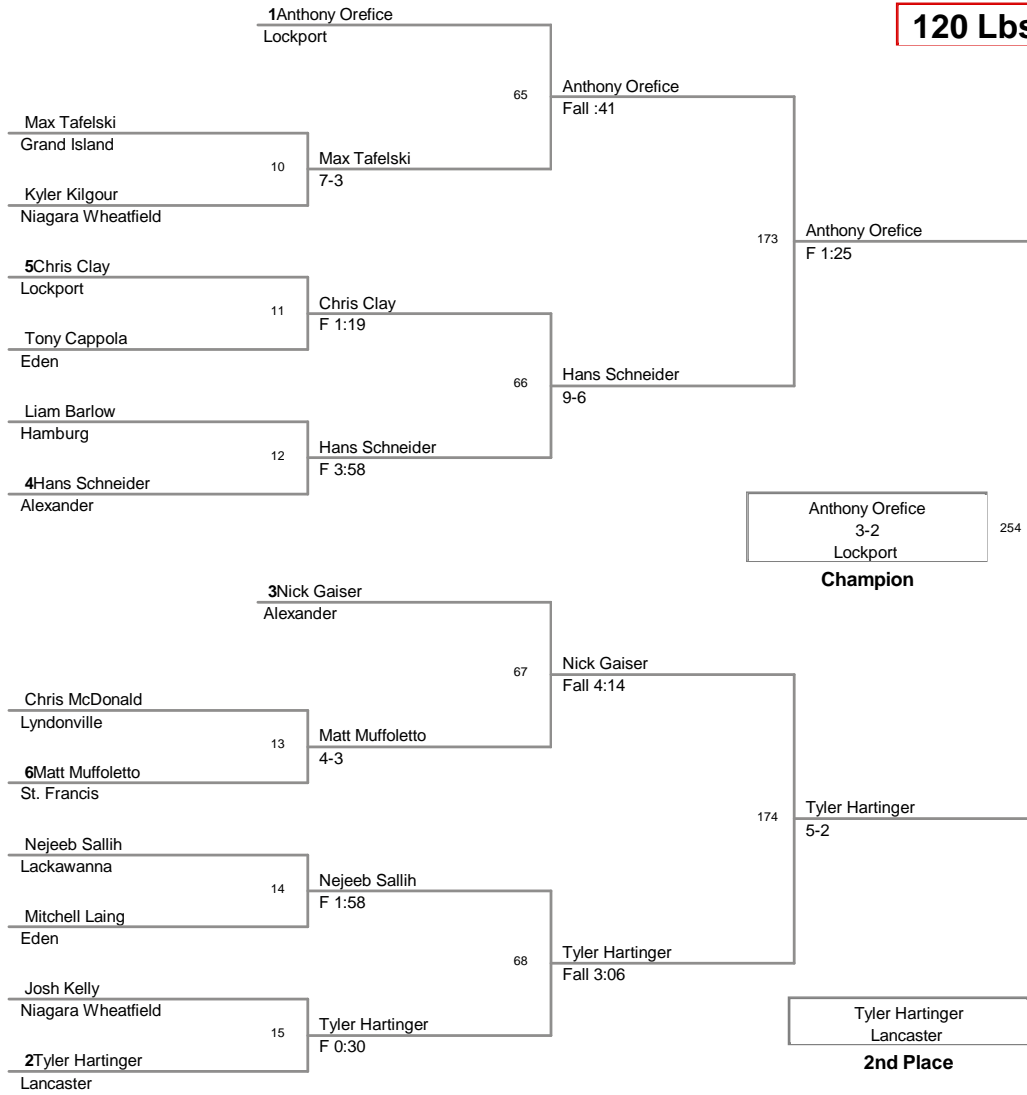

Varsity Pete Rao Memorial Tournament
2013 Varsity Pe Division

120 Lbs