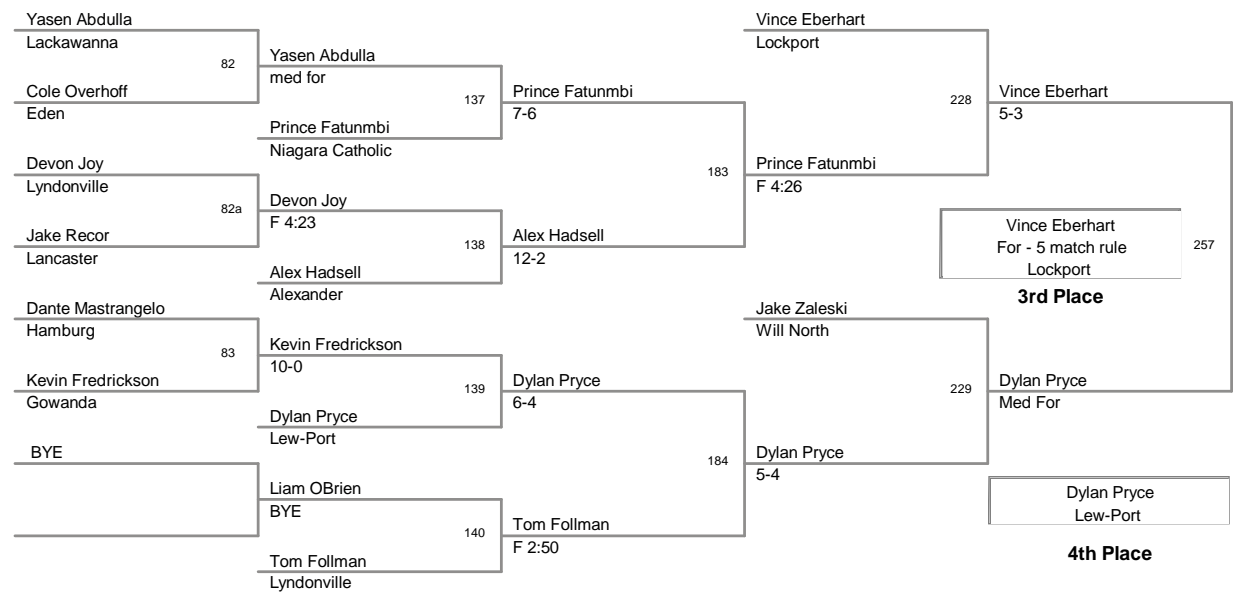

Most Outstanding Wrestler
Dan Reagan (Lew-Port) 138 lbs.

University Pete Rao Memorial Tour
2013 Varsity Pe Division

99 Lbs

Varsity Pete Rao Memorial Tour
2013 Varsity Pe Division

106 Lbs

Varsity Pete Rao Memorial Tour
2013 Varsity Pe Division

113 Lbs

Varsity Pete Rao Memorial Tournament
2013 Varsity Pe Division

120 Lbs

rsity Pete Rao Memorial Tour
2013 Varsity Pe Division

126 Lbs

Varsity Pete Rao Memorial Tour
2013 Varsity Pe Division

132 Lbs

Varsity Pete Rao Memorial Tour
2013 Varsity Pe Division

138 Lbs

Varsity Pete Rao Memorial Tour
2013 Varsity Pe Division

145 Lbs

Varsity Pete Rao Memorial Tournament
2013 Varsity Pe Division

152 Lbs

Varsity Pete Rao Memorial Tour
2013 Varsity Pe Division

160 Lbs

Varsity Pete Rao Memorial Tour
2013 Varsity Pe Division