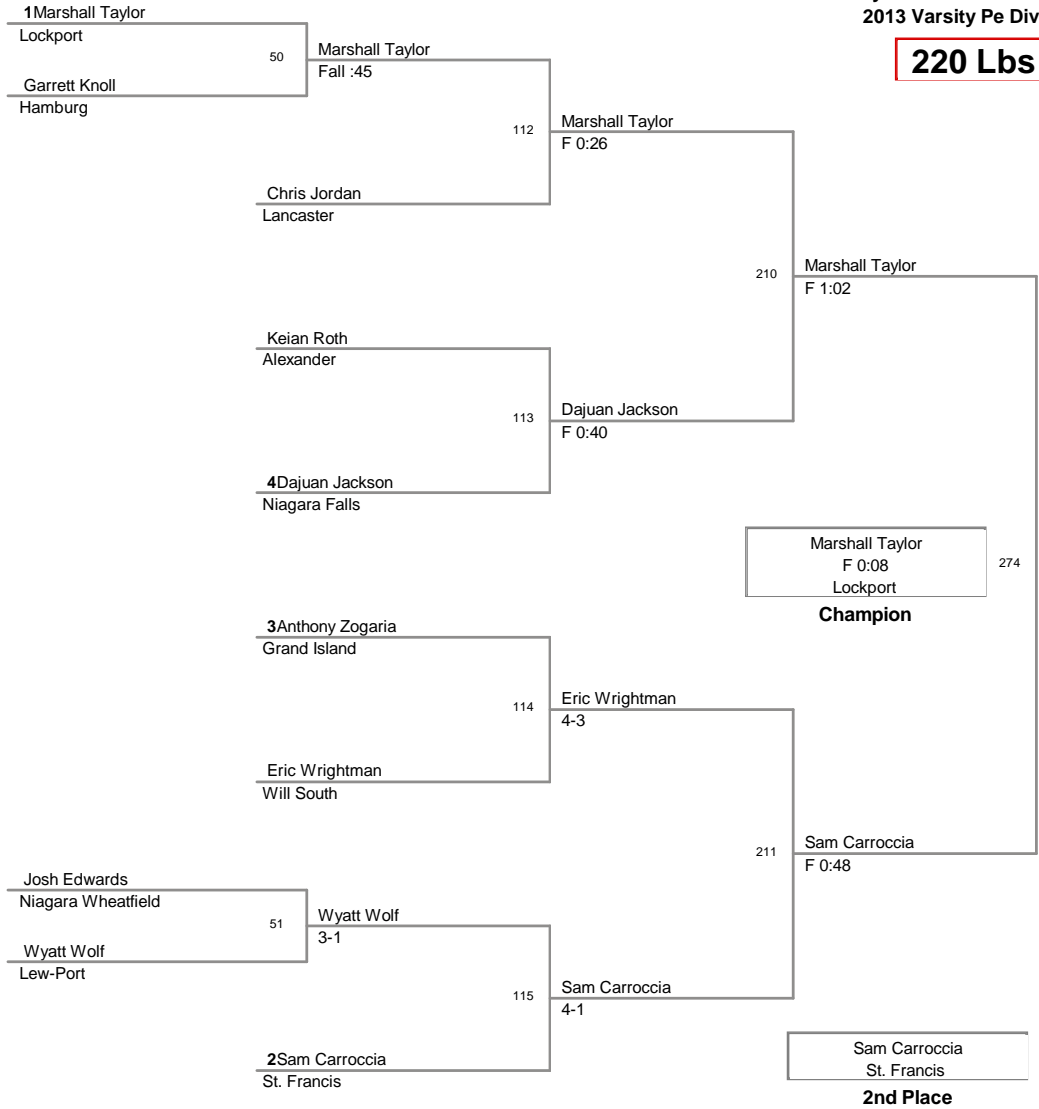

170 Lbs

Varsity Pete Rao Memorial Tournament
2013 Varsity Pe Division

182 Lbs

rsity Pete Rao Memorial Tou
2013 Varsity Pe Division

195 Lbs

Varsity Pete Rao Memorial Tour
2013 Varsity Pe Division

220 Lbs

Varsity Pete Rao Memorial Tournament
2013 Varsity Pe Division