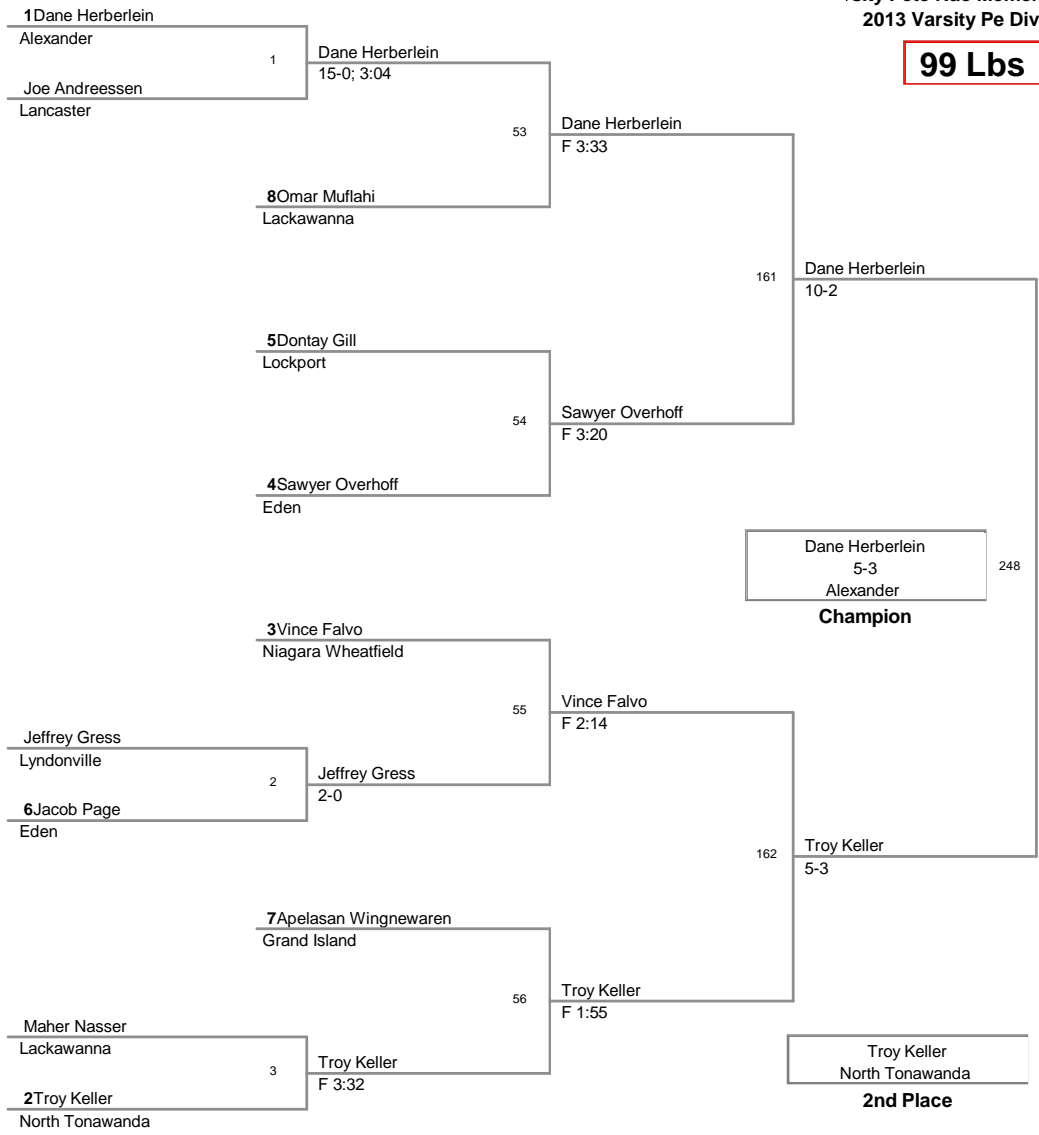

**2013 Varsity Pete Rao
Memorial Tournament**

**Top Team Scores (All
Scorers)**

Plc	Points	Team	CH	CONS
1	166.5	Lew-Port	-	-
2	152	Lockport	-	-
3	108	Grand Island	-	-
4	102	Alexander	-	-
5	100	Lancaster	-	-
6	92.5	Niagara Wheatfield	-	-
7	75.5	Hamburg	-	-
8	69	St. Francis	-	1
9	68	Will South	-	-
10	64	Lackawanna	-	-
11	52	East Aurora	-	-
12	51	Eden	-	-
13	38	Niagara Falls	-	-
14	37	Gowanda	-	-
15	21	North Tonawanda	-	-
16	20	Lyndonville	-	-
17	6.5	Will North	-	-
18	4	Niagara Catholic	-	-

Most Outstanding Wrestler
Dan Reagan (Lew-Port) 138 lbs.

University Pete Rao Memorial Tour
2013 Varsity Pe Division

99 Lbs

Varsity Pete Rao Memorial Tour
2013 Varsity Pe Division

106 Lbs

Varsity Pete Rao Memorial Tour
2013 Varsity Pe Division