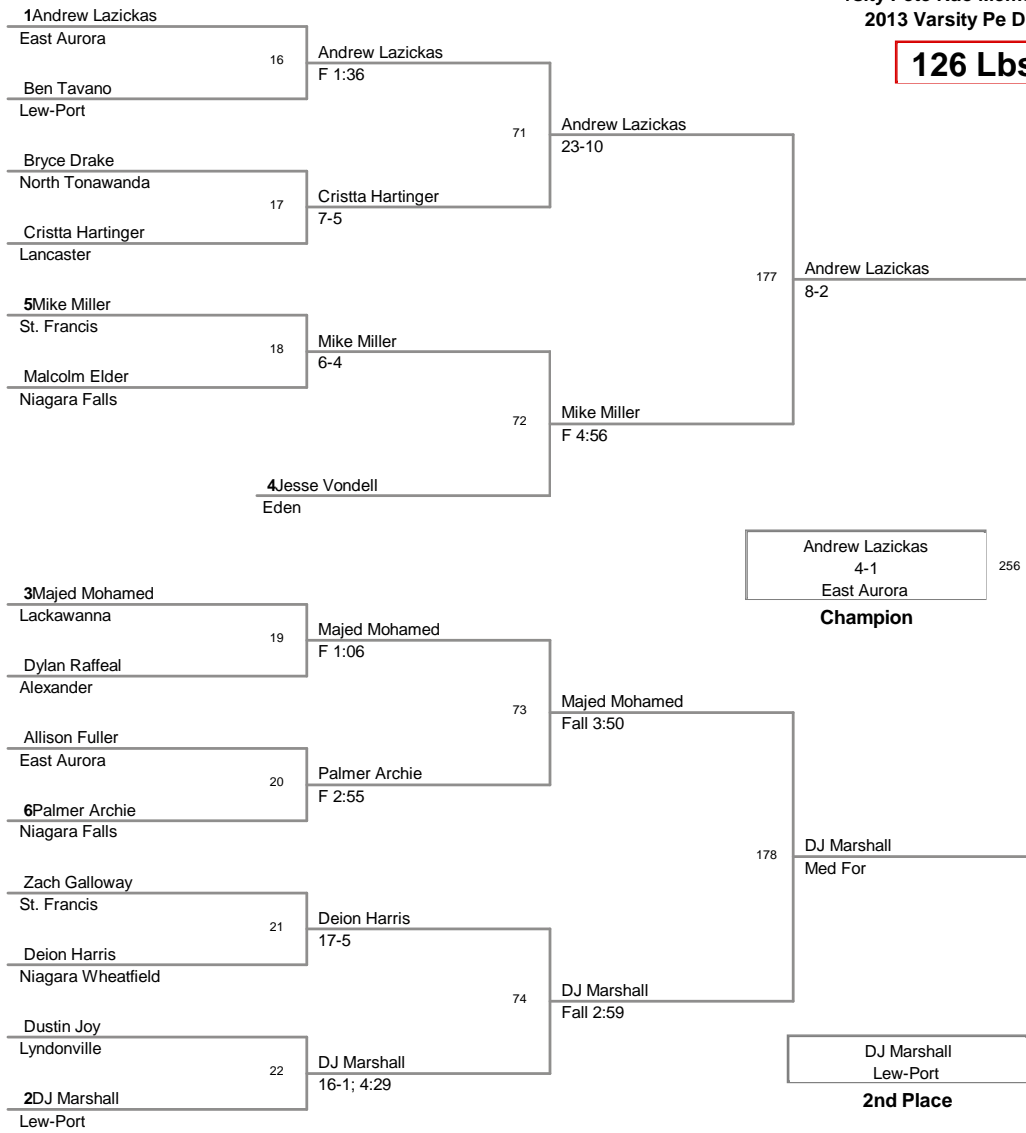

Most Outstanding Wrestler
Dan Reagan (Lew-Port) 138 lbs.

University Pete Rao Memorial Tour
2013 Varsity Pe Division

99 Lbs

Varsity Pete Rao Memorial Tour
2013 Varsity Pe Division

106 Lbs

Varsity Pete Rao Memorial Tour
2013 Varsity Pe Division

113 Lbs

Varsity Pete Rao Memorial Tournament
2013 Varsity Pe Division

120 Lbs

rsity Pete Rao Memorial Tour
2013 Varsity Pe Division

126 Lbs

Varsity Pete Rao Memorial Tour
2013 Varsity Pe Division

132 Lbs

Varsity Pete Rao Memorial Tour
2013 Varsity Pe Division