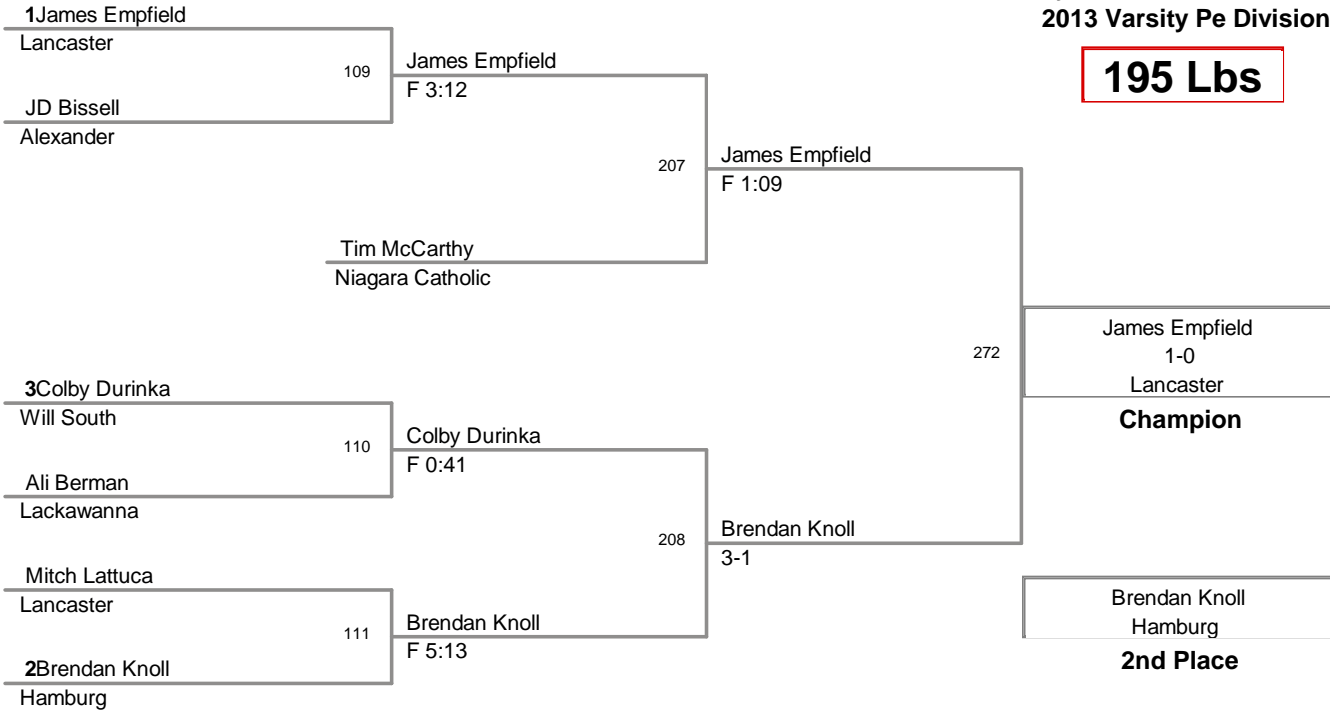

170 Lbs

Varsity Pete Rao Memorial Tournament
2013 Varsity Pe Division

182 Lbs

rsity Pete Rao Memorial Tou
2013 Varsity Pe Division

195 Lbs

Varsity Pete Rao Memorial Tour
2013 Varsity Pe Division

220 Lbs

Varsity Pete Rao Memorial Tournament
2013 Varsity Pe Division