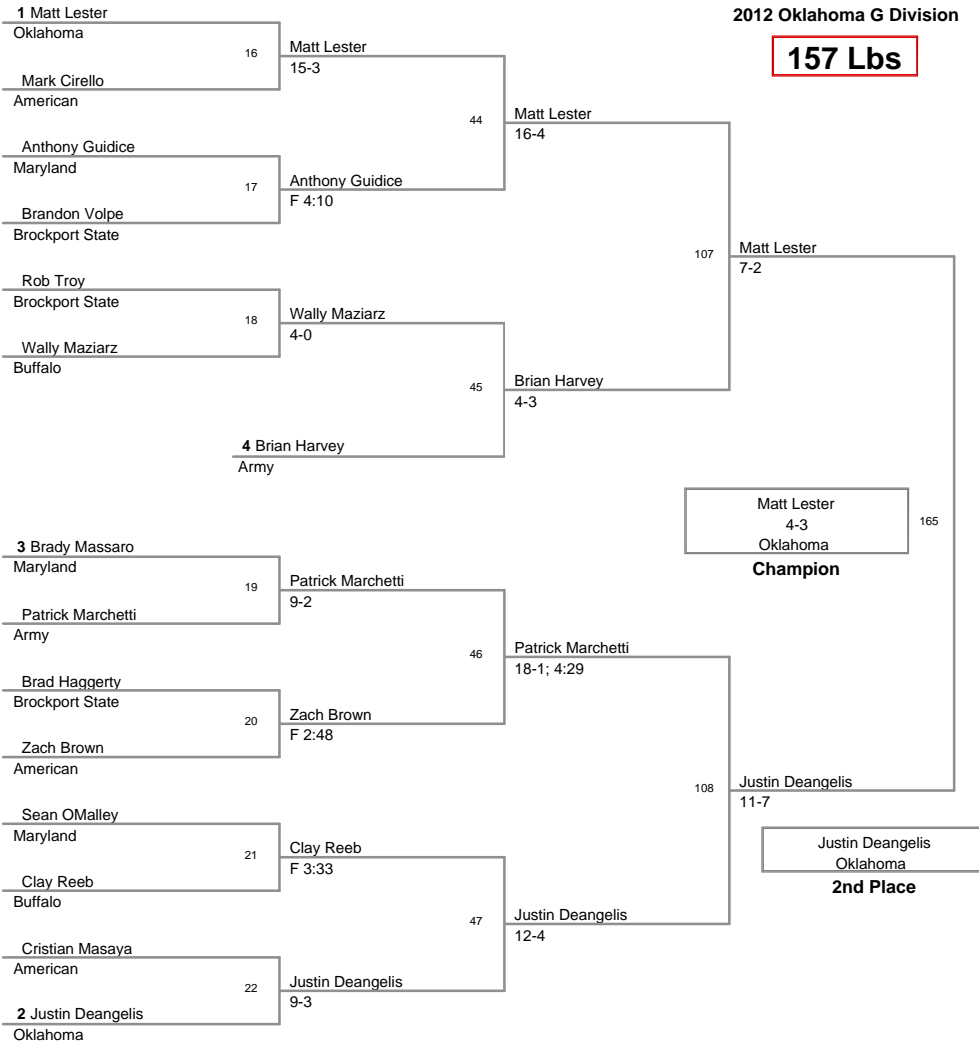

Plc	Points	Team	CH	CONS
1	155.5	Oklahoma	-	-
2	127.5	Maryland	-	-
3	110	Army	-	-
4	102	American	-	-
5	90.5	Buffalo	-	-
6	22.5	Brockport State	-	-

MOW: 141 lbs. Kendrick Maples - Oklahoma

Aggregate Pin: Lou Mascola - Maryland 3 Falls in 4:49

Fastest Pin: Kendrick Maples - Oklahoma 0:13 seconds

2012 Oklahoma Gold
2012 Oklahoma G Division

125 Lbs

2012 Oklahoma Gold
2012 Oklahoma G Division

141 Lbs

2012 Oklahoma Gold
2012 Oklahoma G Division

149 Lbs

2012 Oklahoma Gold
2012 Oklahoma G Division

157 Lbs

2012 Oklahoma Gold
2012 Oklahoma G Division

165 Lbs

2012 Oklahoma Gold
2012 Oklahoma G Division

174 Lbs

2012 Oklahoma Gold
2012 Oklahoma G Division

184 Lbs

2012 Oklahoma Gold
2012 Oklahoma G Division

197 Lbs

2012 Oklahoma Gold
2012 Oklahoma G Division

285 Lbs