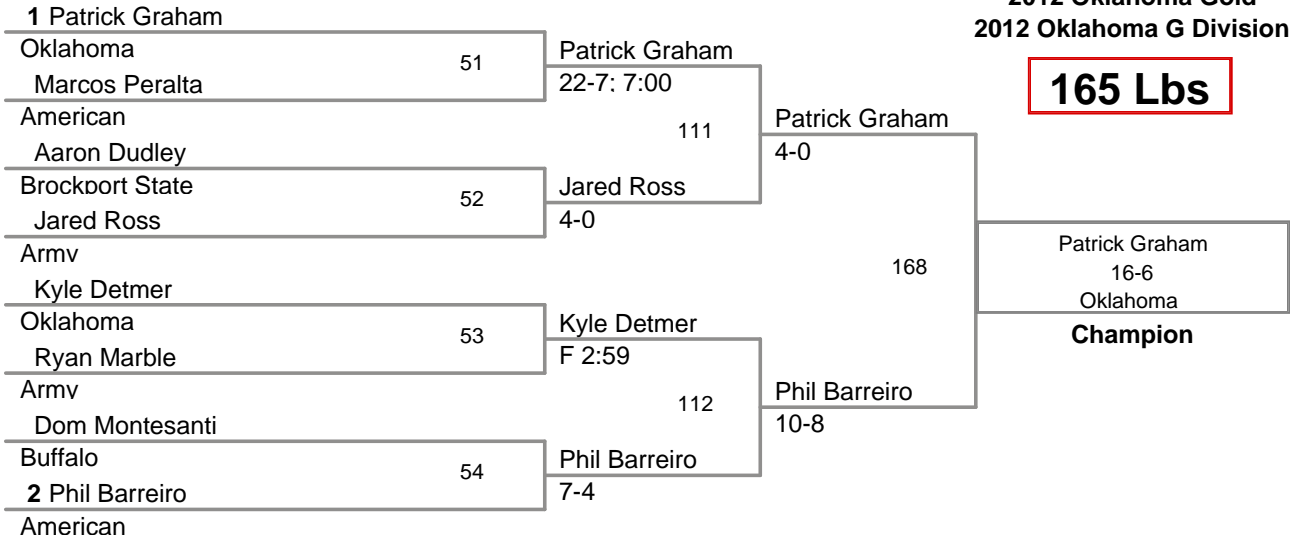

2012 Oklahoma Gold
2012 Oklahoma G Division

165 Lbs