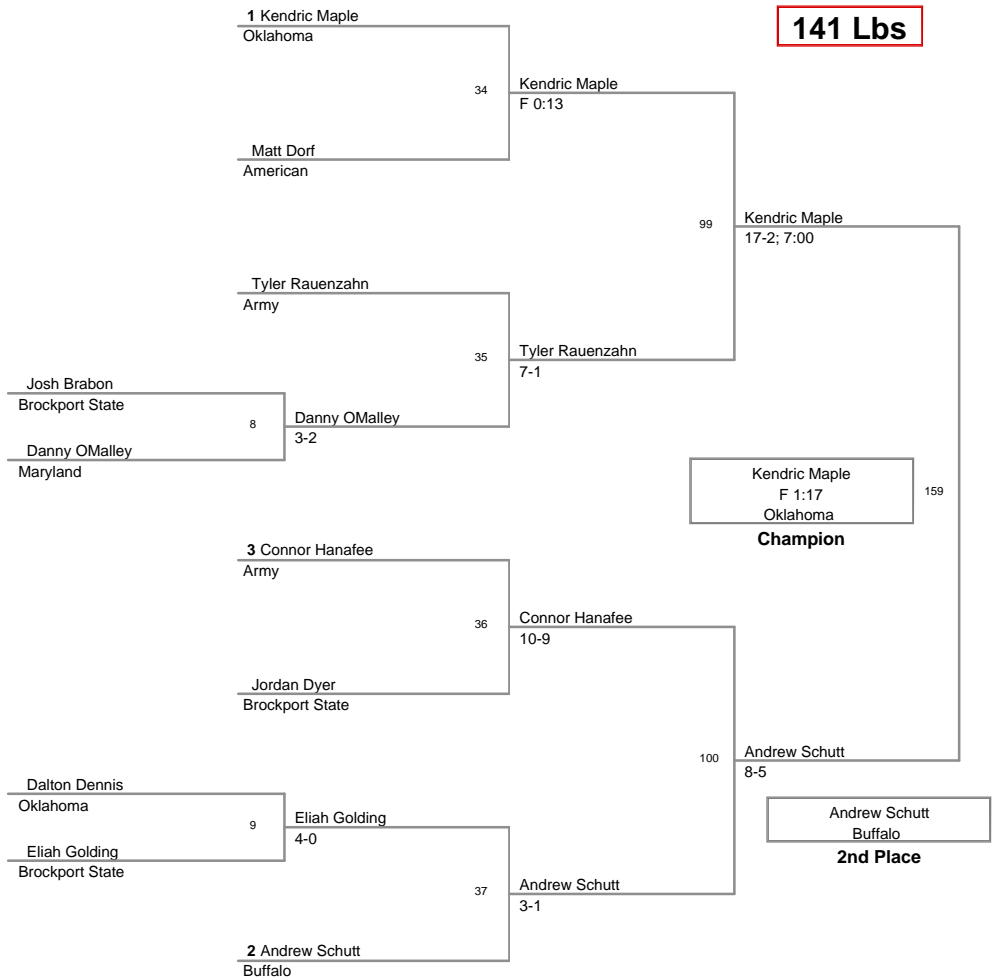

Plc	Points	Team	CH	CONS
1	155.5	Oklahoma	-	-
2	127.5	Maryland	-	-
3	110	Army	-	-
4	102	American	-	-
5	90.5	Buffalo	-	-
6	22.5	Brockport State	-	-

MOW: 141 lbs. Kendrick Maples - Oklahoma

Aggregate Pin: Lou Mascola - Maryland 3 Falls in 4:49

Fastest Pin: Kendrick Maples - Oklahoma 0:13 seconds

2012 Oklahoma Gold
2012 Oklahoma G Division

125 Lbs

2012 Oklahoma Gold
2012 Oklahoma G Division

141 Lbs

2012 Oklahoma Gold
2012 Oklahoma G Division

149 Lbs

2012 Oklahoma Gold
2012 Oklahoma G Division

157 Lbs

2012 Oklahoma Gold
2012 Oklahoma G Division

165 Lbs

2012 Oklahoma Gold
2012 Oklahoma G Division

174 Lbs

2012 Oklahoma Gold
2012 Oklahoma G Division

184 Lbs

2012 Oklahoma Gold
2012 Oklahoma G Division

197 Lbs

2012 Oklahoma Gold
2012 Oklahoma G Division

285 Lbs