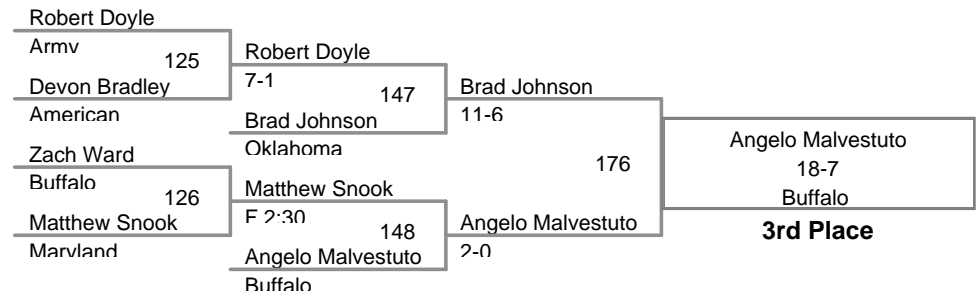

2012 Oklahoma Gold
2012 Oklahoma G Division

197 Lbs