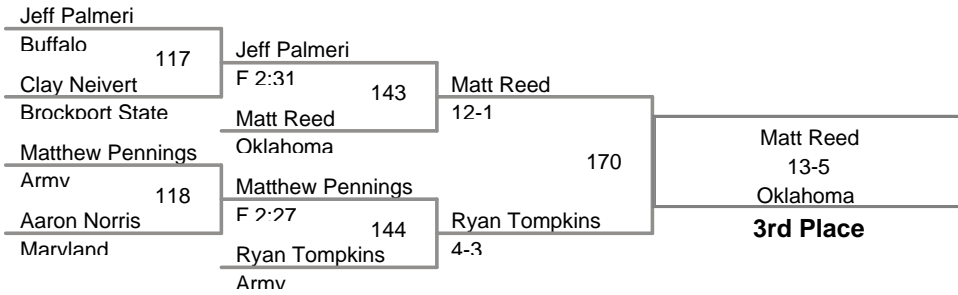

2012 Oklahoma Gold
2012 Oklahoma G Division

157 Lbs

2012 Oklahoma Gold
2012 Oklahoma G Division

165 Lbs

2012 Oklahoma Gold
2012 Oklahoma G Division

174 Lbs

2012 Oklahoma Gold
2012 Oklahoma G Division

184 Lbs