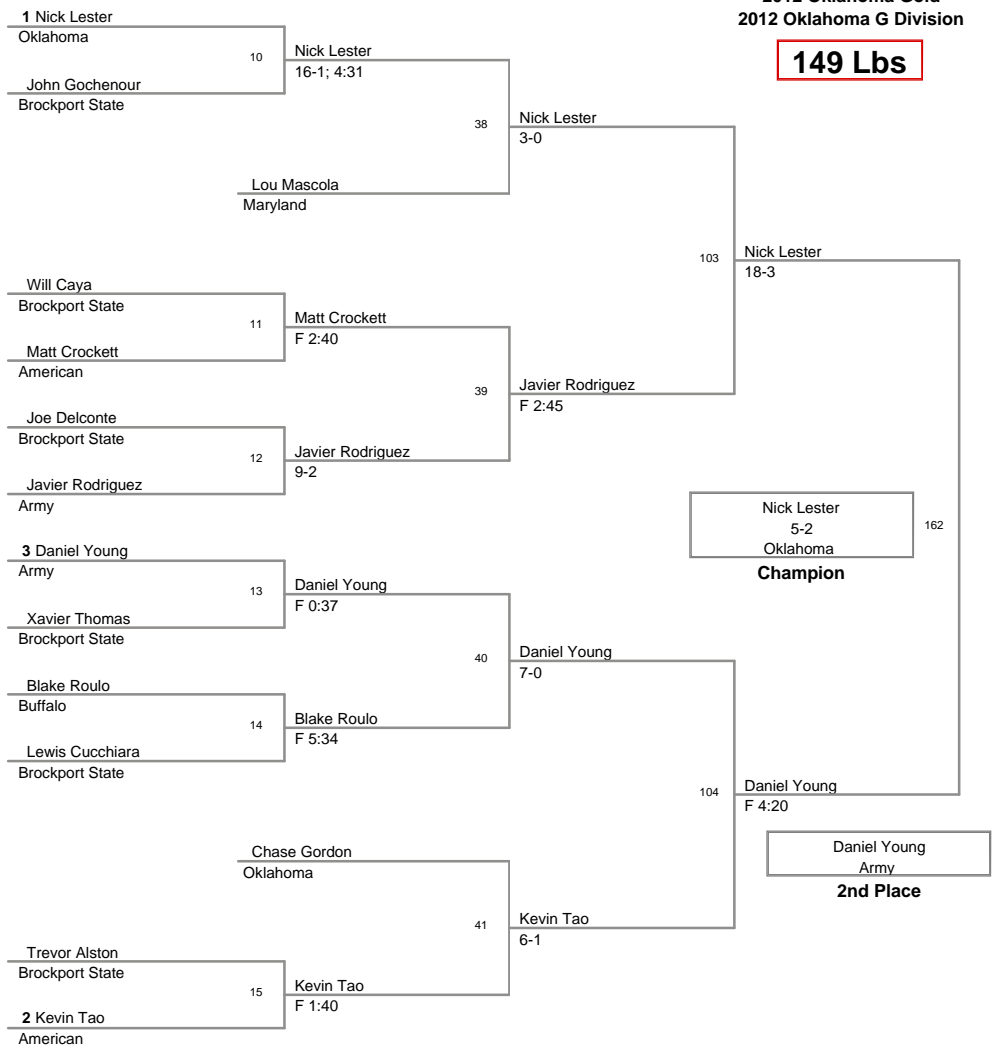

Plc	Points	Team	CH	CONS
1	155.5	Oklahoma	-	-
2	127.5	Maryland	-	-
3	110	Army	-	-
4	102	American	-	-
5	90.5	Buffalo	-	-
6	22.5	Brockport State	-	-

MOW: 141 lbs. Kendrick Maples - Oklahoma

Aggregate Pin: Lou Mascola - Maryland 3 Falls in 4:49

Fastest Pin: Kendrick Maples - Oklahoma 0:13 seconds

2012 Oklahoma Gold
2012 Oklahoma G Division

125 Lbs

2012 Oklahoma Gold
2012 Oklahoma G Division

141 Lbs

2012 Oklahoma Gold
2012 Oklahoma G Division

149 Lbs

2012 Oklahoma Gold
2012 Oklahoma G Division

157 Lbs

2012 Oklahoma Gold
2012 Oklahoma G Division

165 Lbs

2012 Oklahoma Gold
2012 Oklahoma G Division

174 Lbs

2012 Oklahoma Gold
2012 Oklahoma G Division

184 Lbs

2012 Oklahoma Gold
2012 Oklahoma G Division

197 Lbs

2012 Oklahoma Gold
2012 Oklahoma G Division

285 Lbs