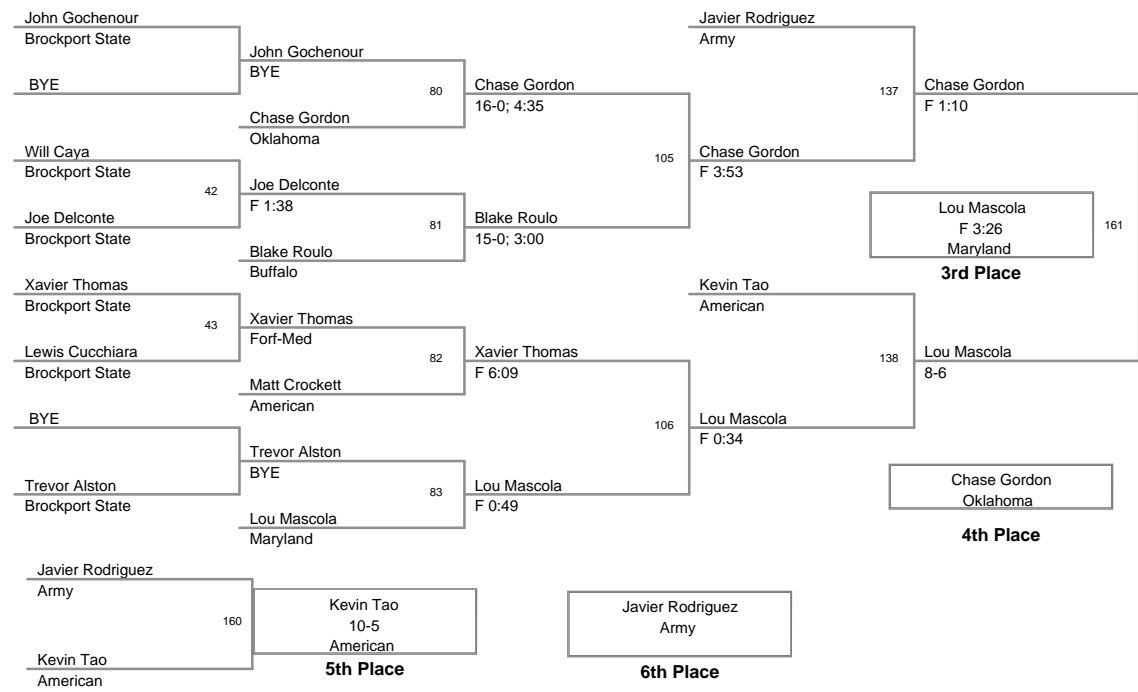

Plc	Points	Team	CH	CONS
1	155.5	Oklahoma	-	-
2	127.5	Maryland	-	-
3	110	Army	-	-
4	102	American	-	-
5	90.5	Buffalo	-	-
6	22.5	Brockport State	-	-

MOW: 141 lbs. Kendrick Maples - Oklahoma

Aggregate Pin: Lou Mascola - Maryland 3 Falls in 4:49

Fastest Pin: Kendrick Maples - Oklahoma 0:13 seconds

2012 Oklahoma Gold
2012 Oklahoma G Division

125 Lbs

2012 Oklahoma Gold
2012 Oklahoma G Division

141 Lbs

2012 Oklahoma Gold
2012 Oklahoma G Division

149 Lbs