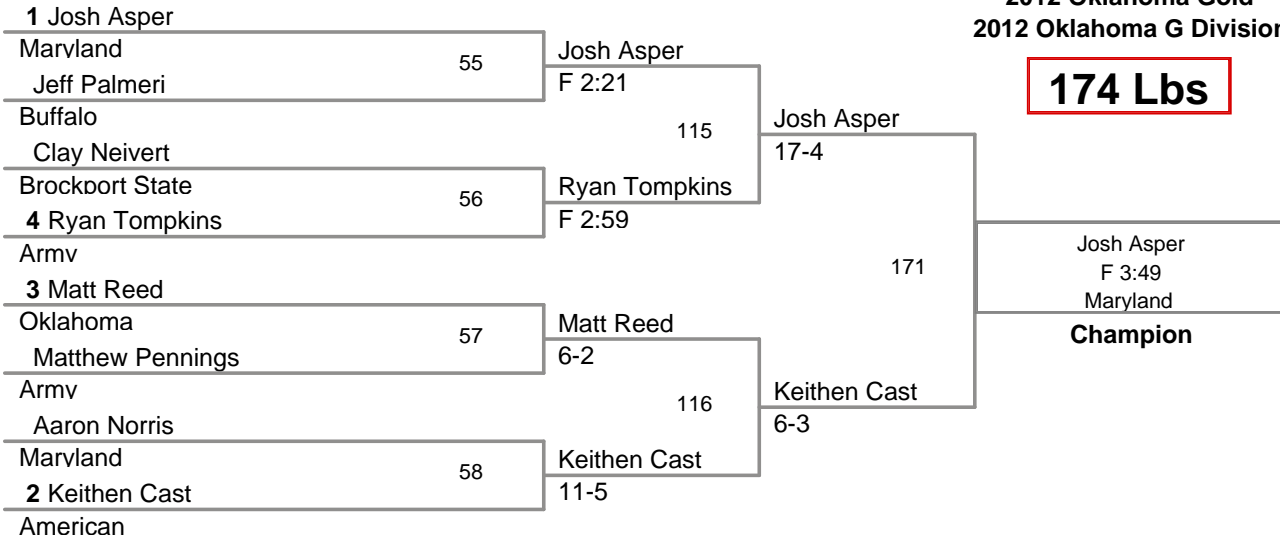

2012 Oklahoma Gold
2012 Oklahoma G Division

157 Lbs

2012 Oklahoma Gold
2012 Oklahoma G Division

165 Lbs

2012 Oklahoma Gold
2012 Oklahoma G Division

174 Lbs

2012 Oklahoma Gold
2012 Oklahoma G Division

184 Lbs