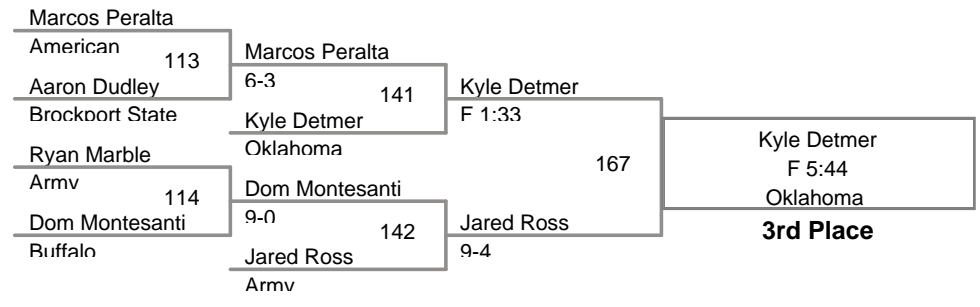

Plc	Points	Team	CH	CONS
1	155.5	Oklahoma	-	-
2	127.5	Maryland	-	-
3	110	Army	-	-
4	102	American	-	-
5	90.5	Buffalo	-	-
6	22.5	Brockport State	-	-

MOW: 141 lbs. Kendrick Maples - Oklahoma

Aggregate Pin: Lou Mascola - Maryland 3 Falls in 4:49

Fastest Pin: Kendrick Maples - Oklahoma 0:13 seconds

2012 Oklahoma Gold
2012 Oklahoma G Division

125 Lbs

2012 Oklahoma Gold
2012 Oklahoma G Division

141 Lbs

2012 Oklahoma Gold
2012 Oklahoma G Division

149 Lbs

2012 Oklahoma Gold
2012 Oklahoma G Division

157 Lbs

2012 Oklahoma Gold
2012 Oklahoma G Division

165 Lbs

2012 Oklahoma Gold
2012 Oklahoma G Division

174 Lbs

2012 Oklahoma Gold
2012 Oklahoma G Division

184 Lbs

2012 Oklahoma Gold
2012 Oklahoma G Division

197 Lbs

2012 Oklahoma Gold
2012 Oklahoma G Division

285 Lbs