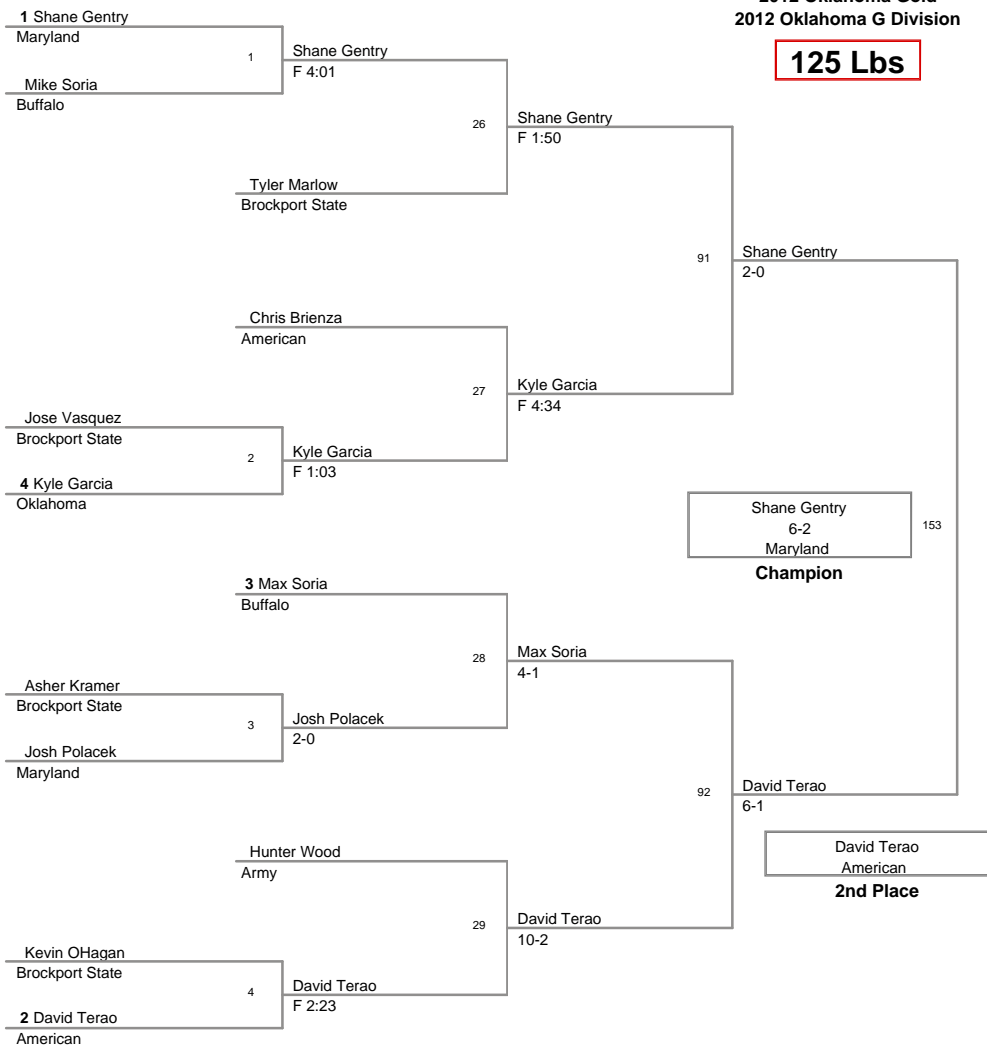

Plc	Points	Team	CH	CONS
1	155.5	Oklahoma	-	-
2	127.5	Maryland	-	-
3	110	Army	-	-
4	102	American	-	-
5	90.5	Buffalo	-	-
6	22.5	Brockport State	-	-

MOW: 141 lbs. Kendrick Maples - Oklahoma

Aggregate Pin: Lou Mascola - Maryland 3 Falls in 4:49

Fastest Pin: Kendrick Maples - Oklahoma 0:13 seconds

2012 Oklahoma Gold
2012 Oklahoma G Division

125 Lbs

2012 Oklahoma Gold
2012 Oklahoma G Division

141 Lbs

2012 Oklahoma Gold
2012 Oklahoma G Division

149 Lbs

2012 Oklahoma Gold
2012 Oklahoma G Division

157 Lbs

2012 Oklahoma Gold
2012 Oklahoma G Division

165 Lbs

2012 Oklahoma Gold
2012 Oklahoma G Division

174 Lbs

2012 Oklahoma Gold
2012 Oklahoma G Division

184 Lbs

2012 Oklahoma Gold
2012 Oklahoma G Division

197 Lbs

2012 Oklahoma Gold
2012 Oklahoma G Division

285 Lbs