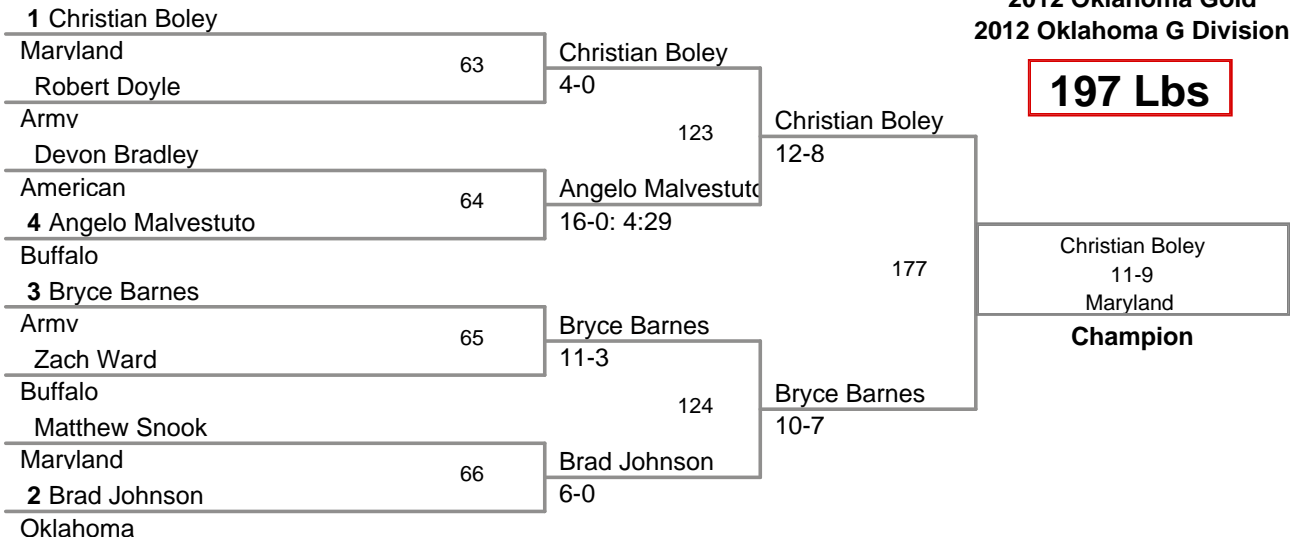

2012 Oklahoma Gold
2012 Oklahoma G Division

157 Lbs

2012 Oklahoma Gold
2012 Oklahoma G Division

165 Lbs

2012 Oklahoma Gold
2012 Oklahoma G Division

174 Lbs

2012 Oklahoma Gold
2012 Oklahoma G Division

184 Lbs

2012 Oklahoma Gold
2012 Oklahoma G Division

197 Lbs

2012 Oklahoma Gold
2012 Oklahoma G Division

285 Lbs