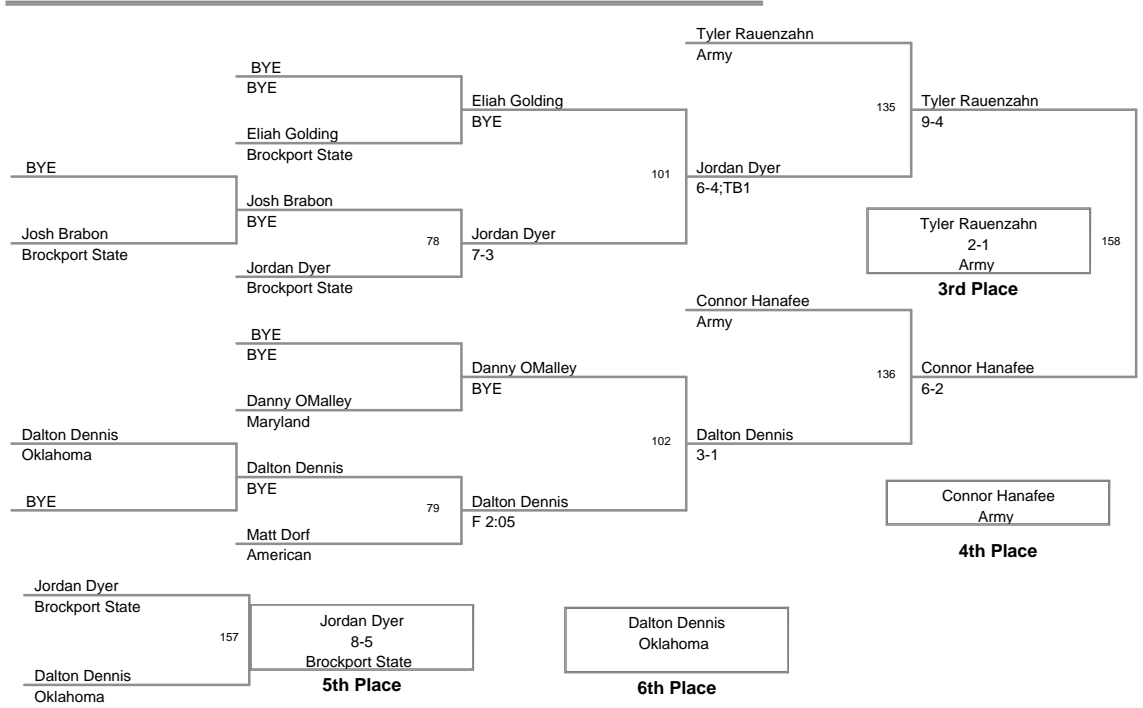

Fastest Pin: Kendrick Maples - Oklahoma 0:13 seconds

2012 Oklahoma Gold
2012 Oklahoma G Division

125 Lbs

2012 Oklahoma Gold
2012 Oklahoma G Division

141 Lbs

2012 Oklahoma Gold
2012 Oklahoma G Division

149 Lbs

2012 Oklahoma Gold
2012 Oklahoma G Division

197 Lbs

2012 Oklahoma Gold
2012 Oklahoma G Division

285 Lbs