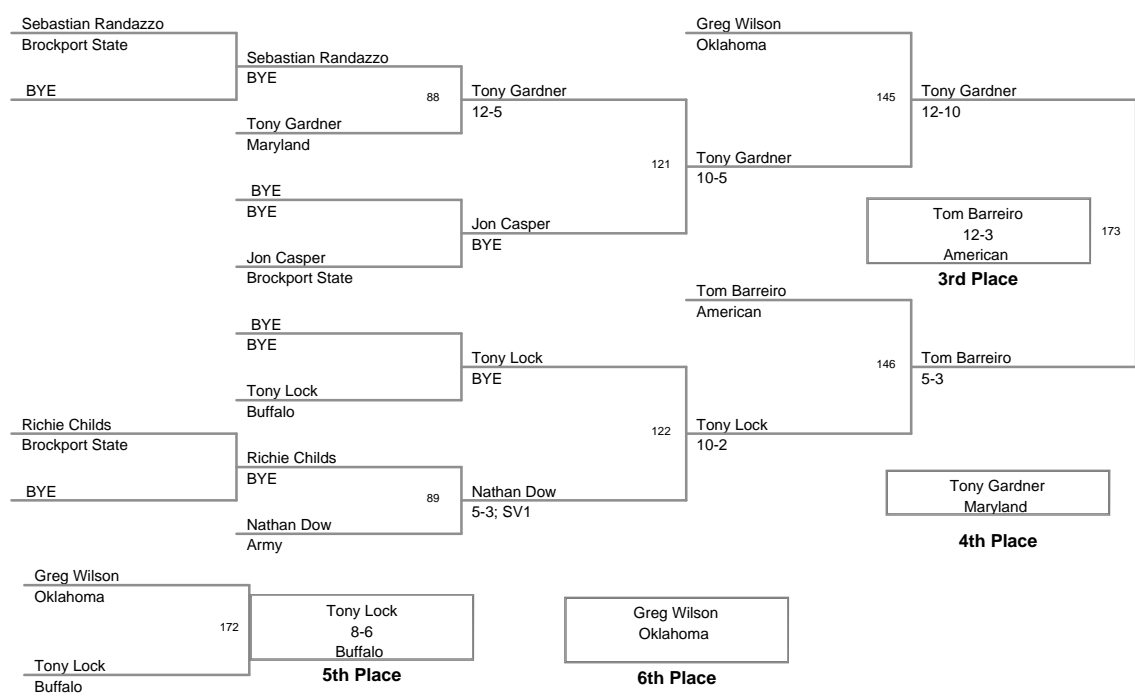

2012 Oklahoma Gold
2012 Oklahoma G Division

157 Lbs

2012 Oklahoma Gold
2012 Oklahoma G Division

165 Lbs

2012 Oklahoma Gold
2012 Oklahoma G Division

174 Lbs

2012 Oklahoma Gold
2012 Oklahoma G Division

184 Lbs