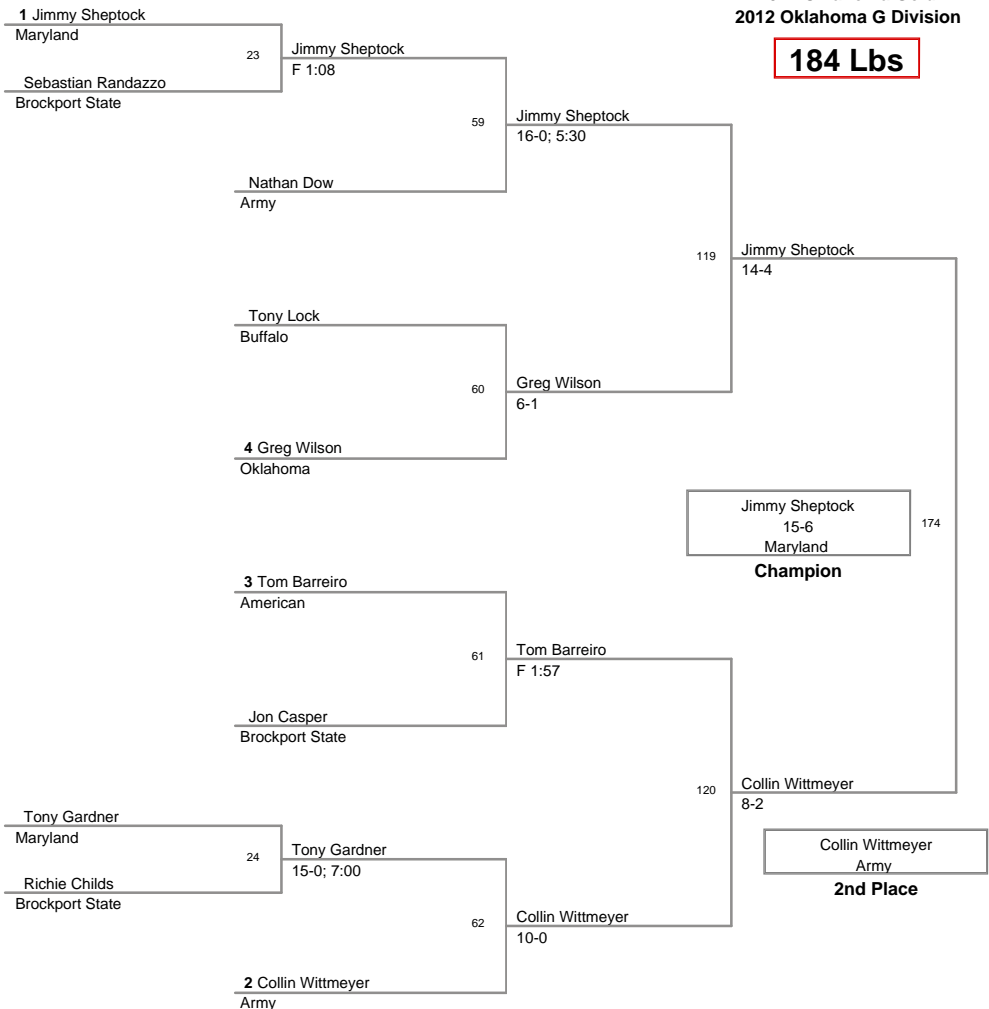

Fastest Pin: Kendrick Maples - Oklahoma 0:13 seconds

2012 Oklahoma Gold
2012 Oklahoma G Division

125 Lbs

2012 Oklahoma Gold
2012 Oklahoma G Division

141 Lbs

2012 Oklahoma Gold
2012 Oklahoma G Division

149 Lbs

2012 Oklahoma Gold
2012 Oklahoma G Division

157 Lbs

2012 Oklahoma Gold
2012 Oklahoma G Division

165 Lbs

2012 Oklahoma Gold
2012 Oklahoma G Division

174 Lbs

2012 Oklahoma Gold
2012 Oklahoma G Division

184 Lbs

2012 Oklahoma Gold
2012 Oklahoma G Division

197 Lbs

2012 Oklahoma Gold
2012 Oklahoma G Division

285 Lbs