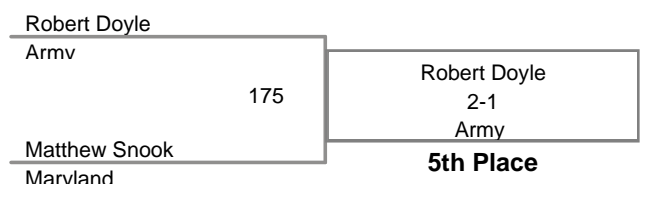

2012 Oklahoma Gold
2012 Oklahoma G Division

197 Lbs