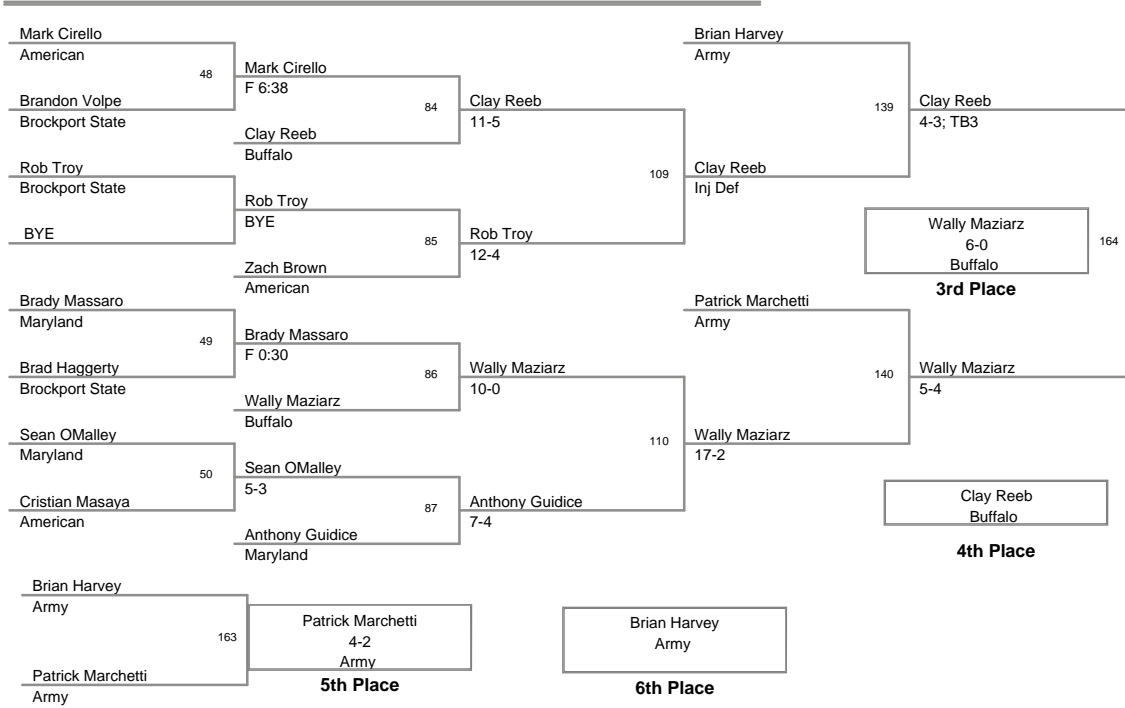

2012 Oklahoma Gold
2012 Oklahoma G Division

157 Lbs