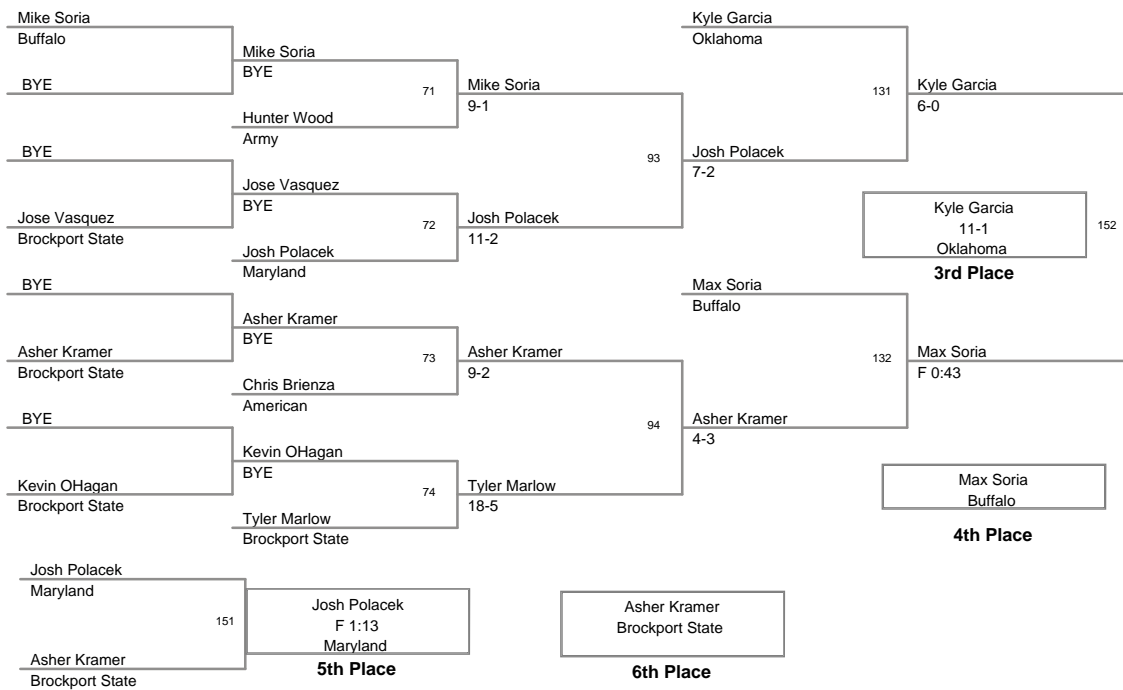

Plc	Points	Team	CH	CONS
1	155.5	Oklahoma	-	-
2	127.5	Maryland	-	-
3	110	Army	-	-
4	102	American	-	-
5	90.5	Buffalo	-	-
6	22.5	Brockport State	-	-

MOW: 141 lbs. Kendrick Maples - Oklahoma

Aggregate Pin: Lou Mascola - Maryland 3 Falls in 4:49

Fastest Pin: Kendrick Maples - Oklahoma 0:13 seconds

2012 Oklahoma Gold
2012 Oklahoma G Division

125 Lbs

2012 Oklahoma Gold
2012 Oklahoma G Division

141 Lbs

2012 Oklahoma Gold
2012 Oklahoma G Division

149 Lbs

2012 Oklahoma Gold
2012 Oklahoma G Division

157 Lbs

2012 Oklahoma Gold
2012 Oklahoma G Division

165 Lbs

2012 Oklahoma Gold
2012 Oklahoma G Division

174 Lbs

2012 Oklahoma Gold
2012 Oklahoma G Division

184 Lbs

2012 Oklahoma Gold
2012 Oklahoma G Division

197 Lbs

2012 Oklahoma Gold
2012 Oklahoma G Division

285 Lbs