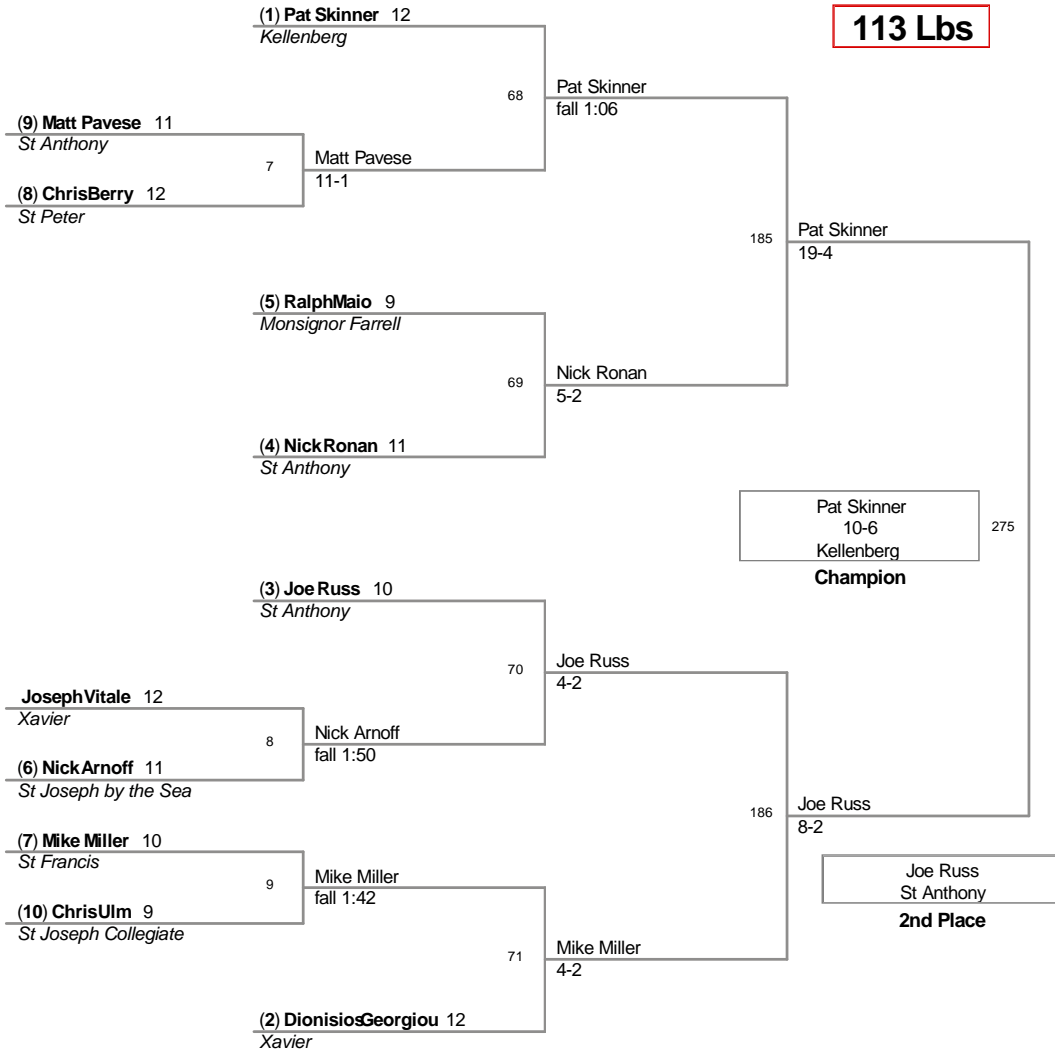

2012 CHSAA States
HS

113 Lbs