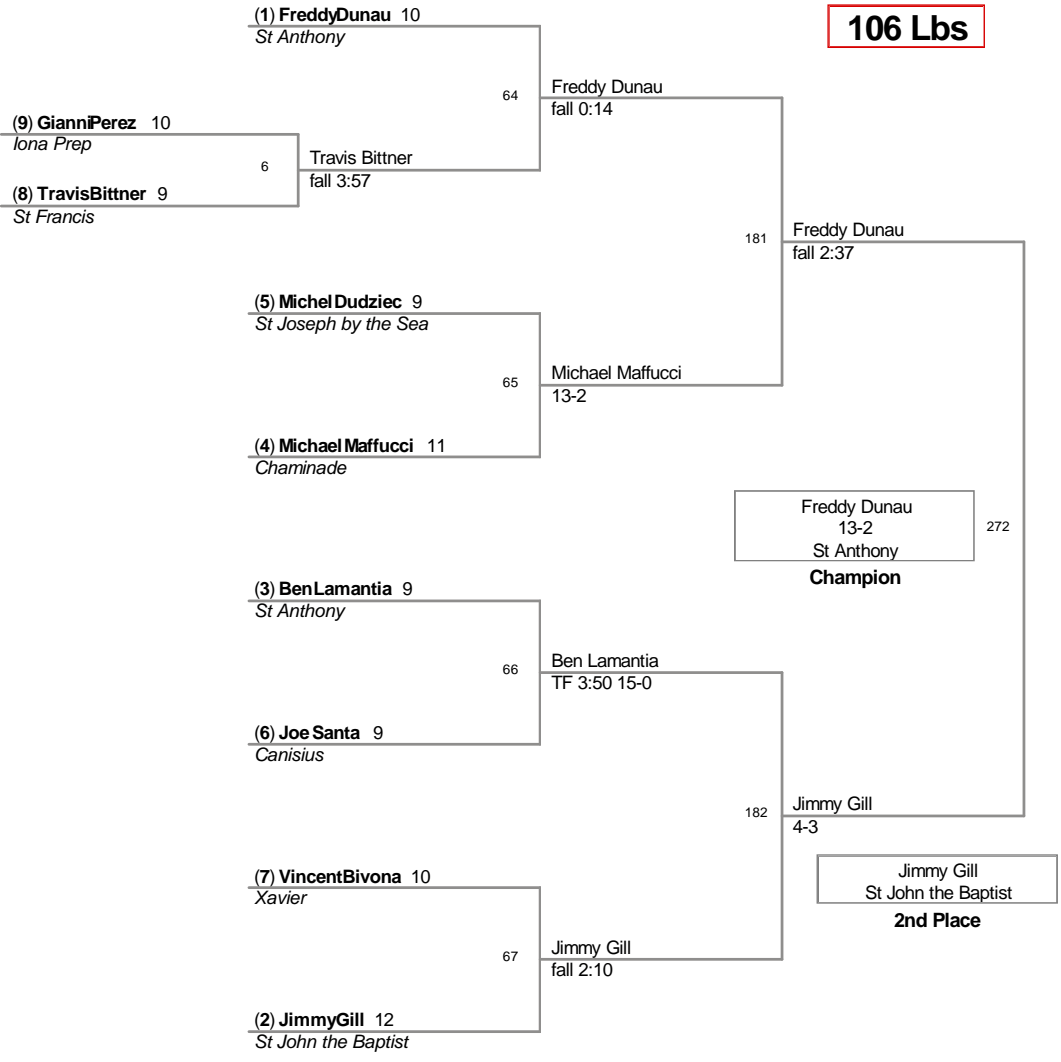

Outstanding Wrestler - Jamel Hudson St Anthony 132Lbs

Most Pins Least Time - Jamel Hudson St Anthony 3 pins in 3:03

2012 CHSAA States  
HS

**99 Lbs**

2012 CHSAA States  
HS

**106 Lbs**

2012 CHSAA States  
HS

**285 Lbs**