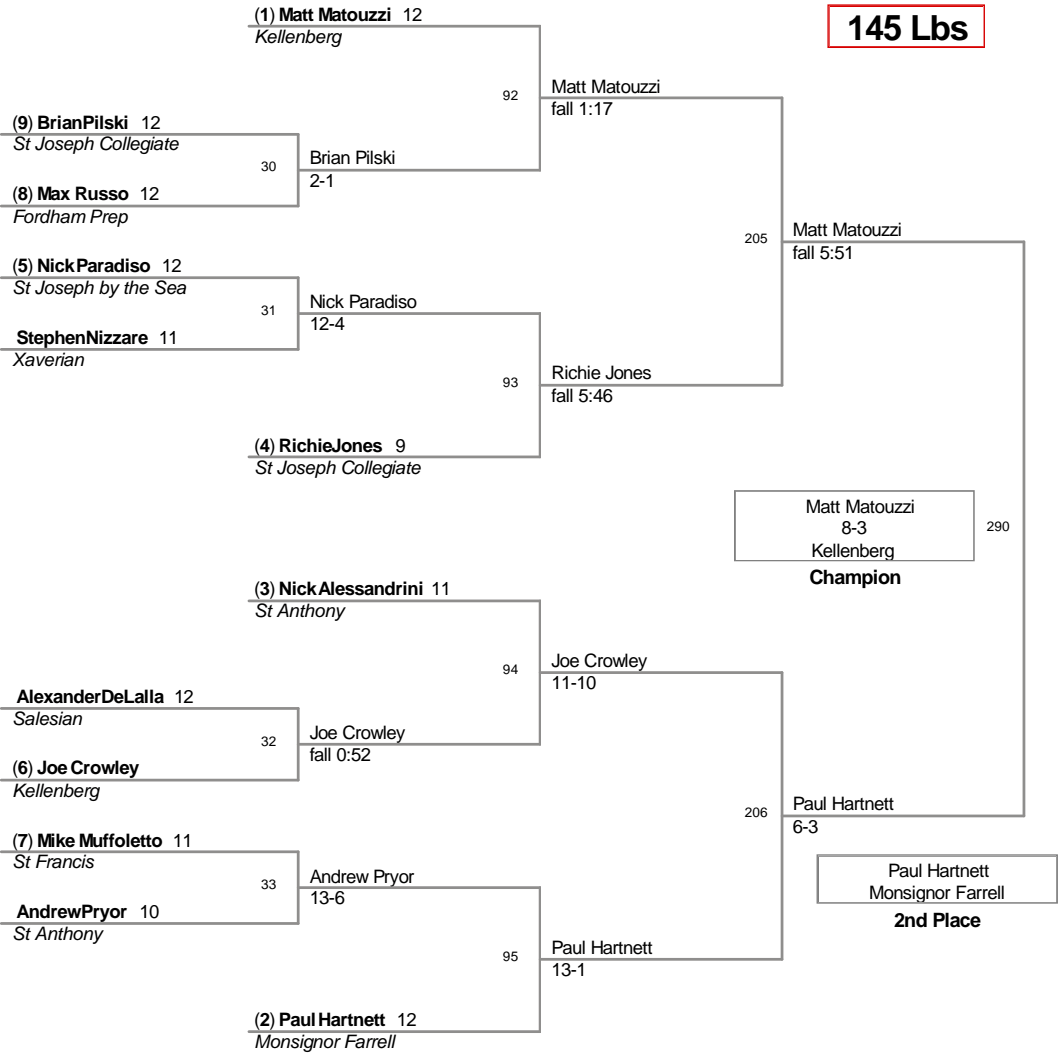

2012 CHSAA States
HS

145 Lbs