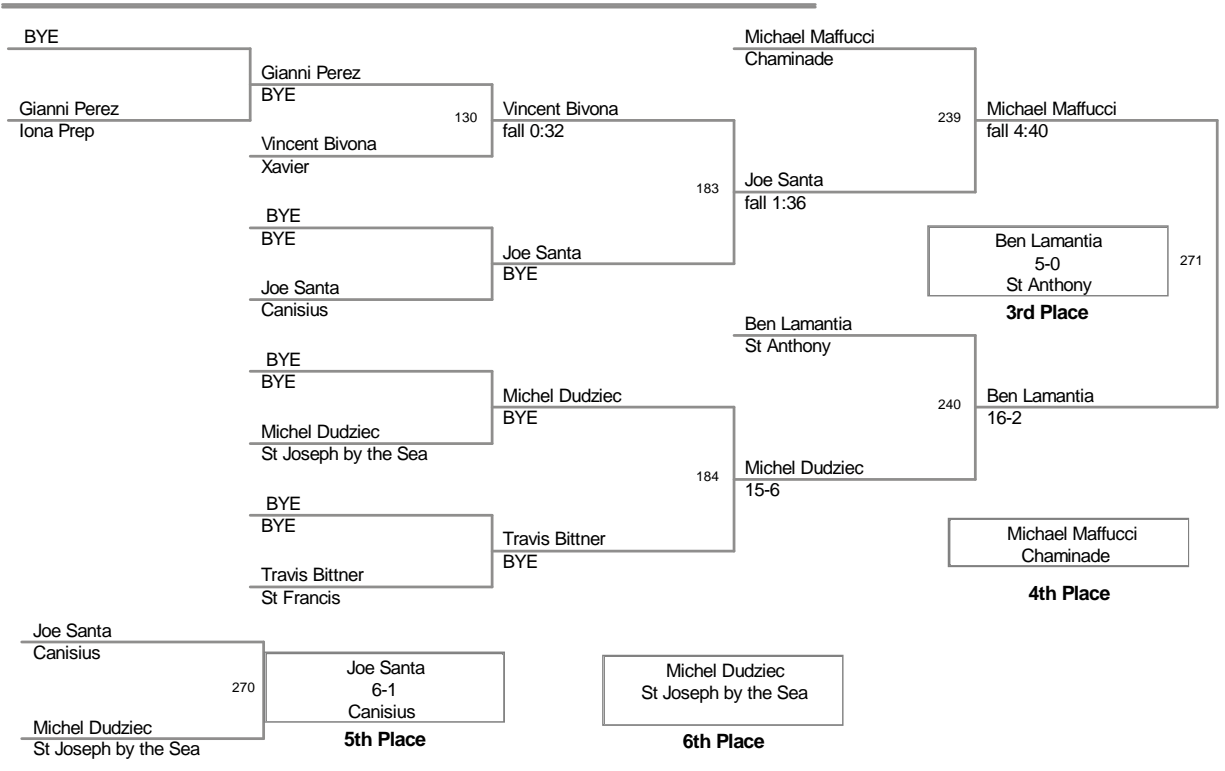

Outstanding Wrestler - Jamel Hudson St Anthony 132Lbs

Most Pins Least Time - Jamel Hudson St Anthony 3 pins in 3:03

2012 CHSAA States  
HS

**99 Lbs**

2012 CHSAA States  
HS

**106 Lbs**

2012 CHSAA States  
HS