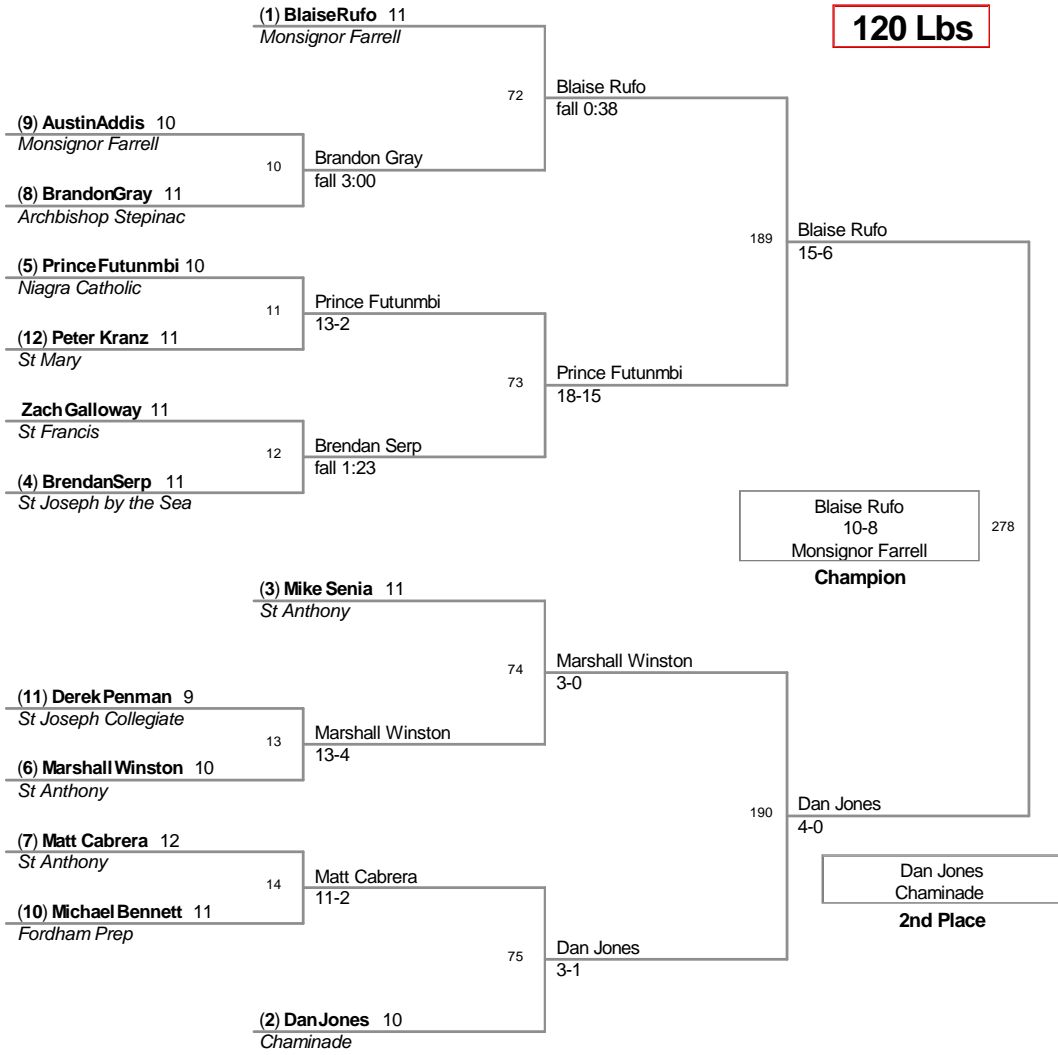

2012 CHSAA States
HS

120 Lbs