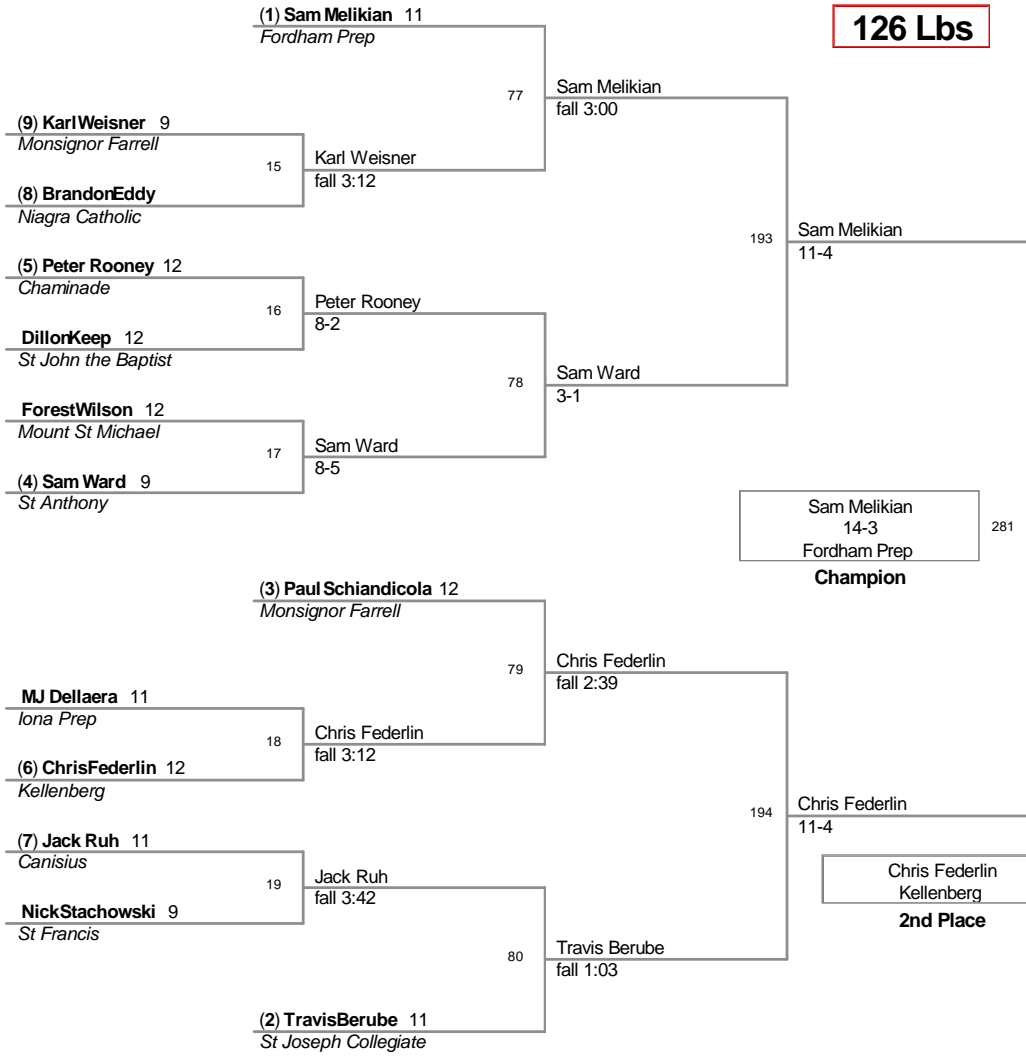

2012 CHSAA States
HS

126 Lbs