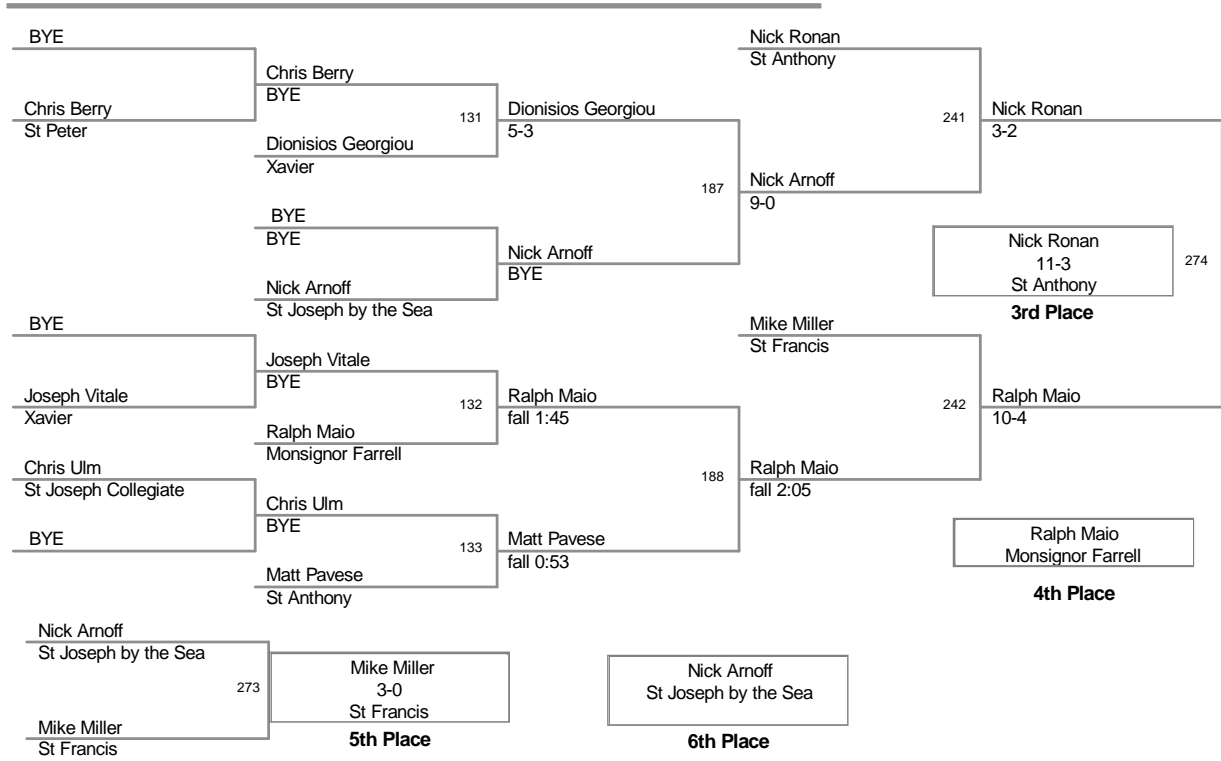

2012 CHSAA States
HS

113 Lbs