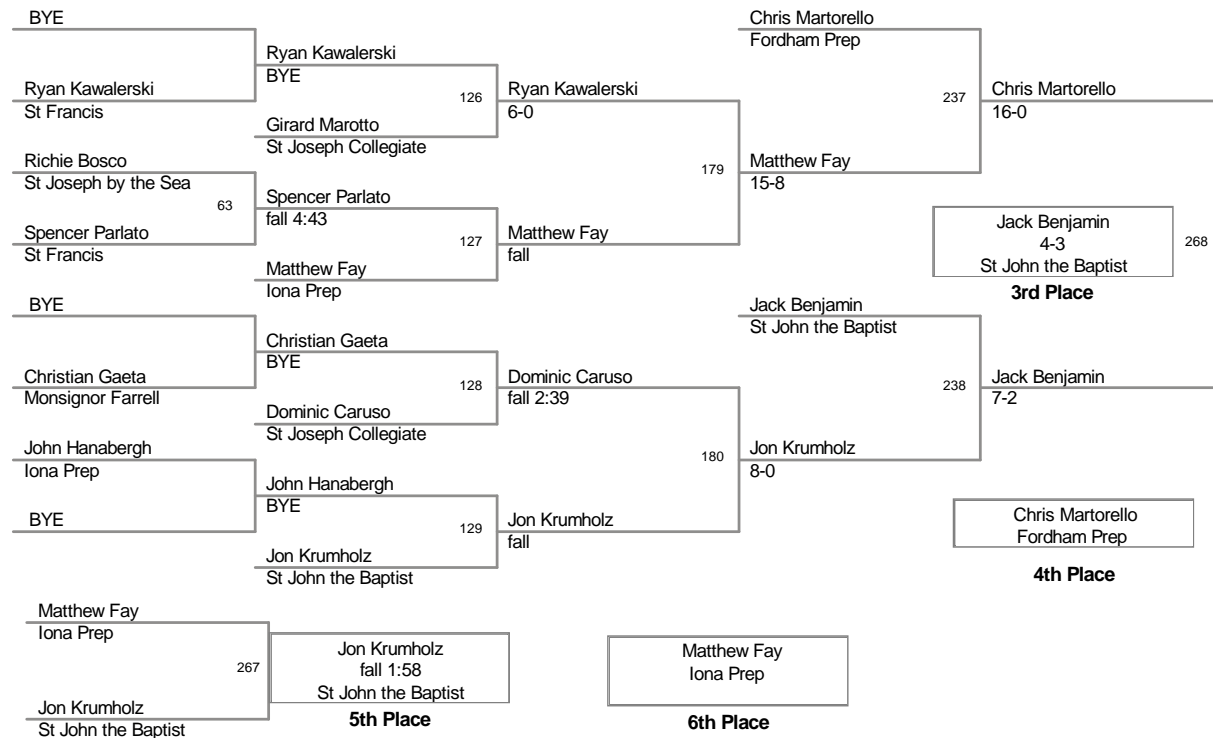

Outstanding Wrestler - Jamel Hudson St Anthony 132Lbs

Most Pins Least Time - Jamel Hudson St Anthony 3 pins in 3:03

2012 CHSAA States  
HS

**99 Lbs**

2012 CHSAA States  
HS

**106 Lbs**

2012 CHSAA States  
HS