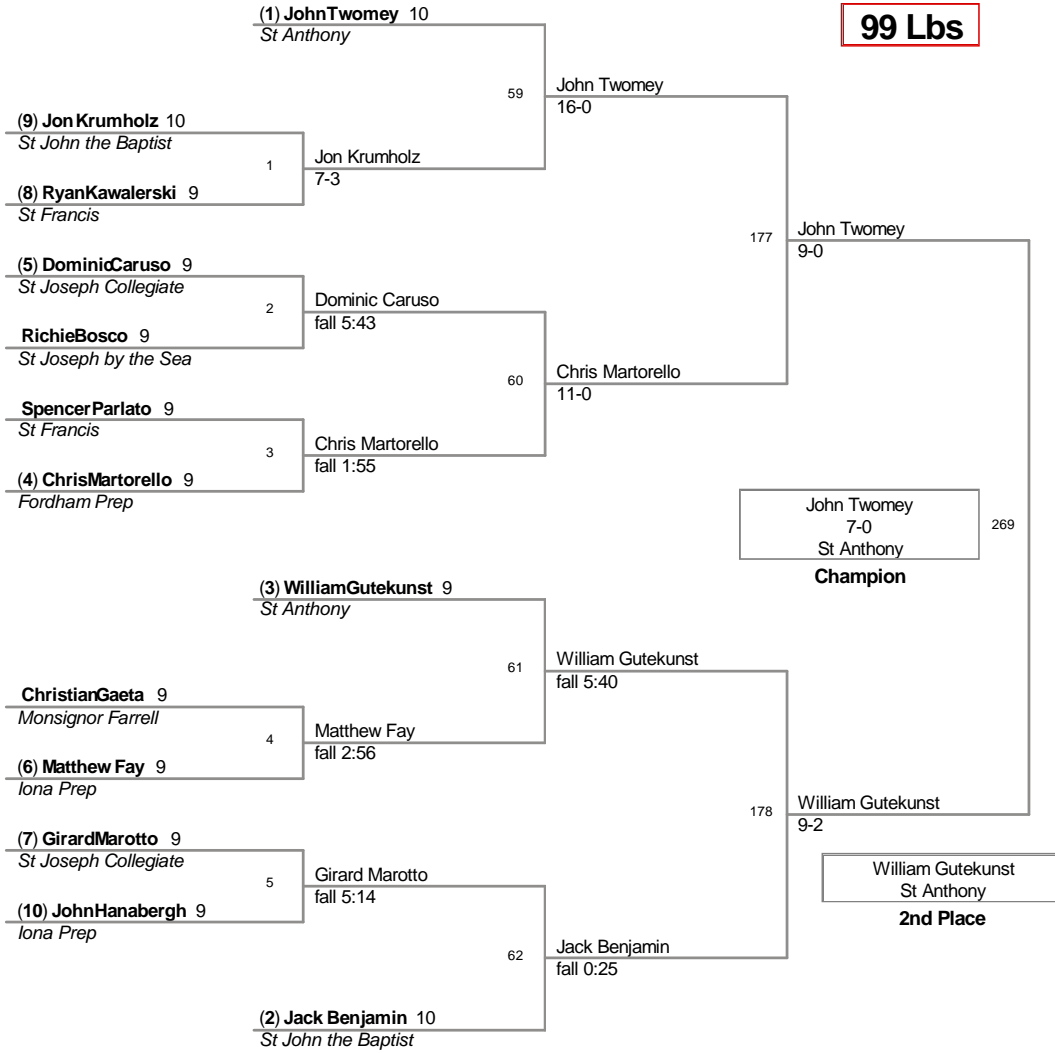

Outstanding Wrestler - Jamel Hudson St Anthony 132Lbs

Most Pins Least Time - Jamel Hudson St Anthony 3 pins in 3:03

2012 CHSAA States  
HS

**99 Lbs**

2012 CHSAA States  
HS

**106 Lbs**

2012 CHSAA States  
HS

**285 Lbs**