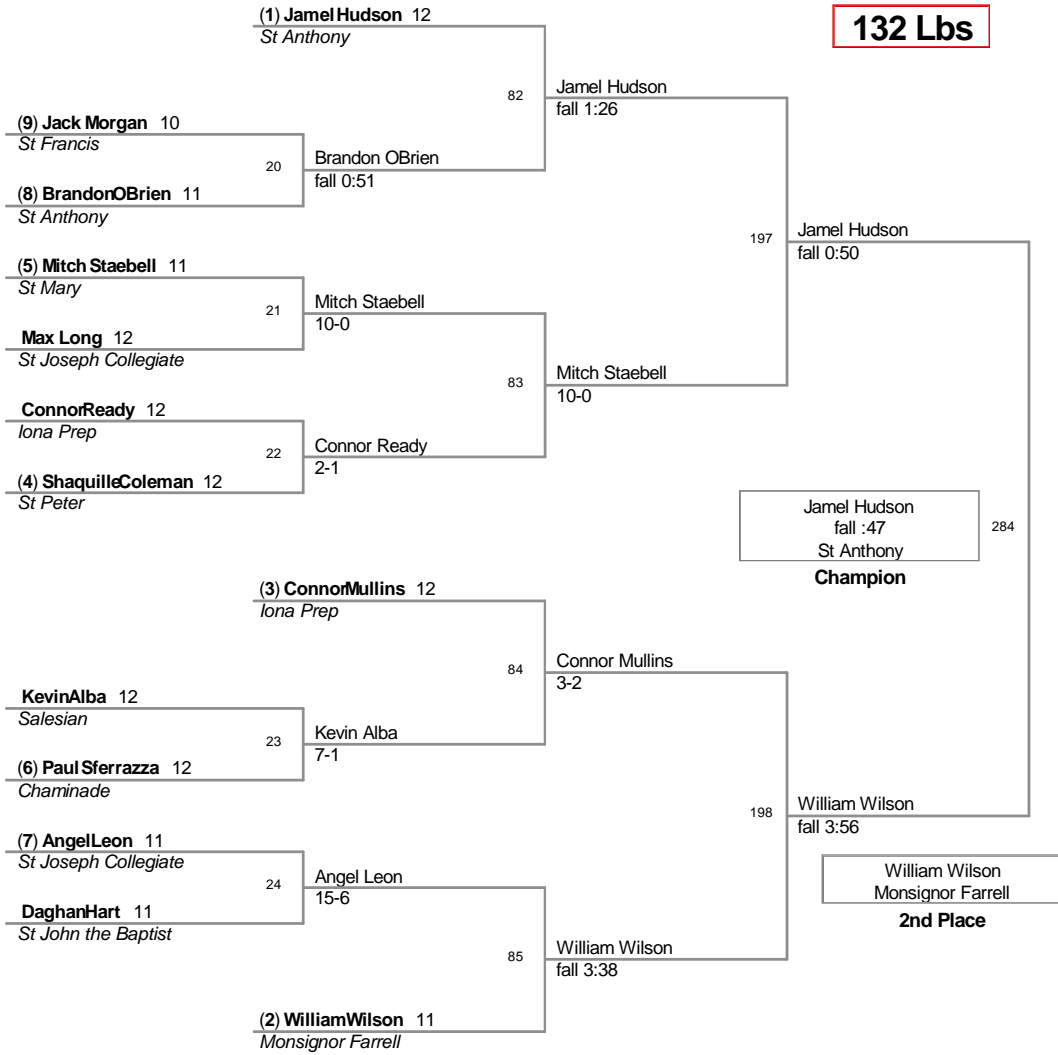

2012 CHSAA States
HS

132 Lbs