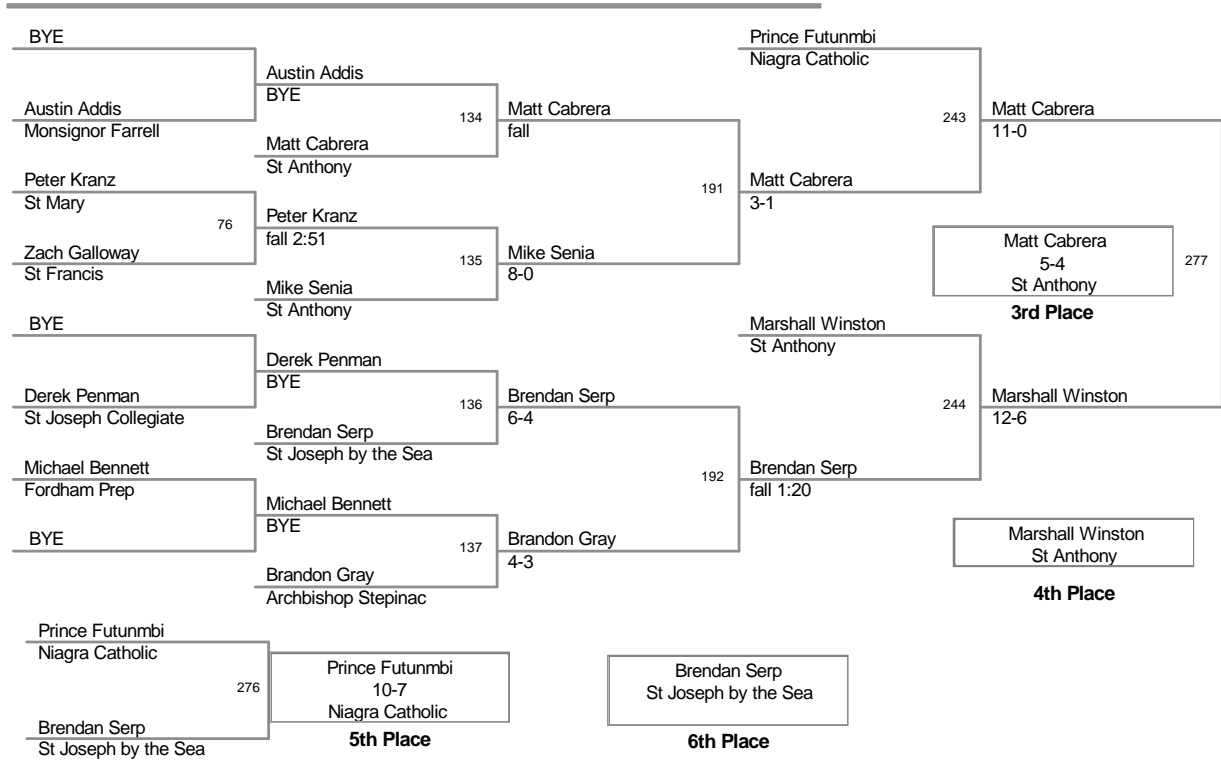

2012 CHSAA States
HS

120 Lbs