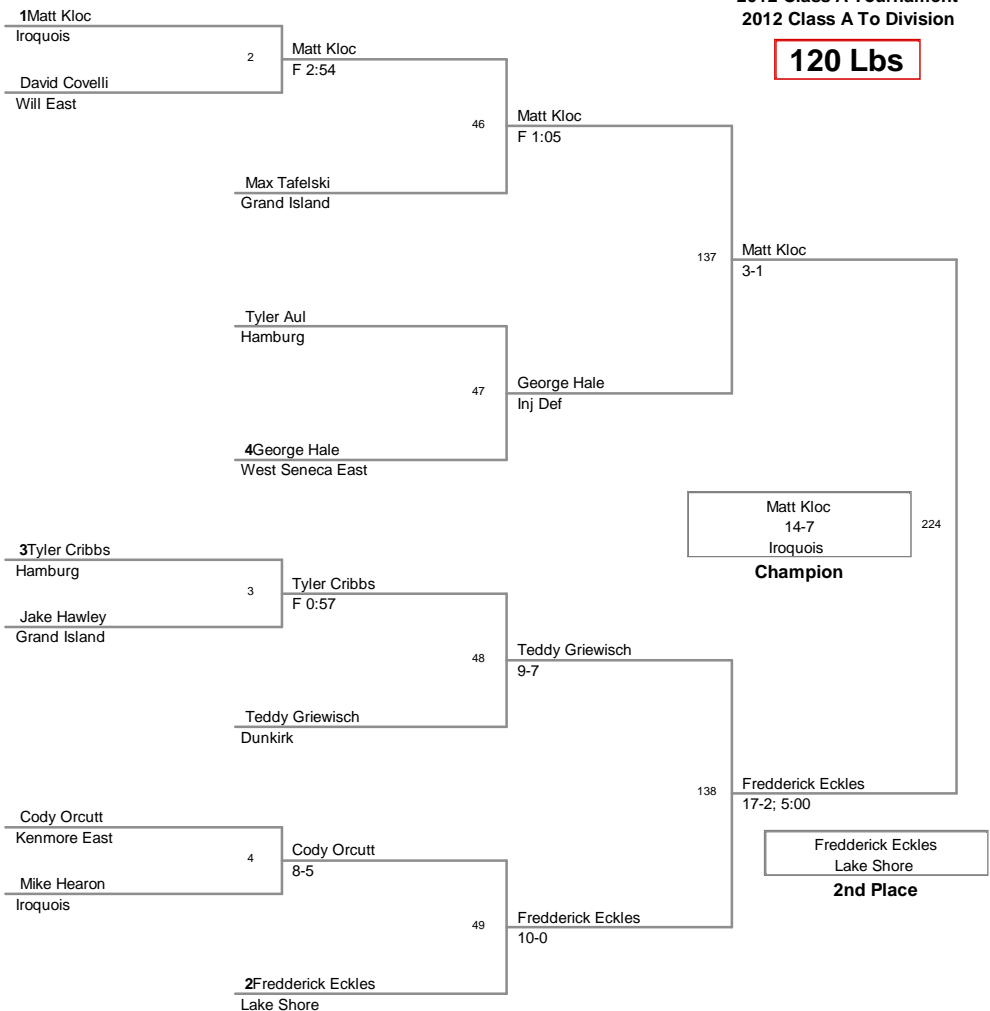

2012 Class A Tournament
2012 Class A To Division

120 Lbs