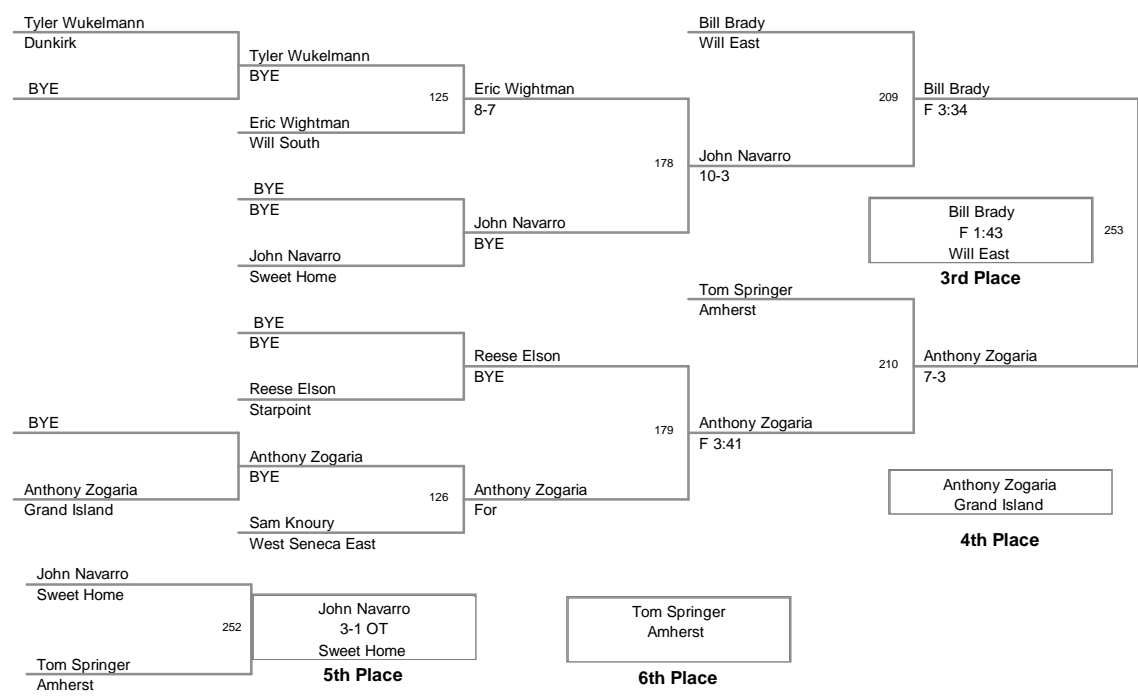

2012 Class A Tournament
2012 Class A To Division

220 Lbs