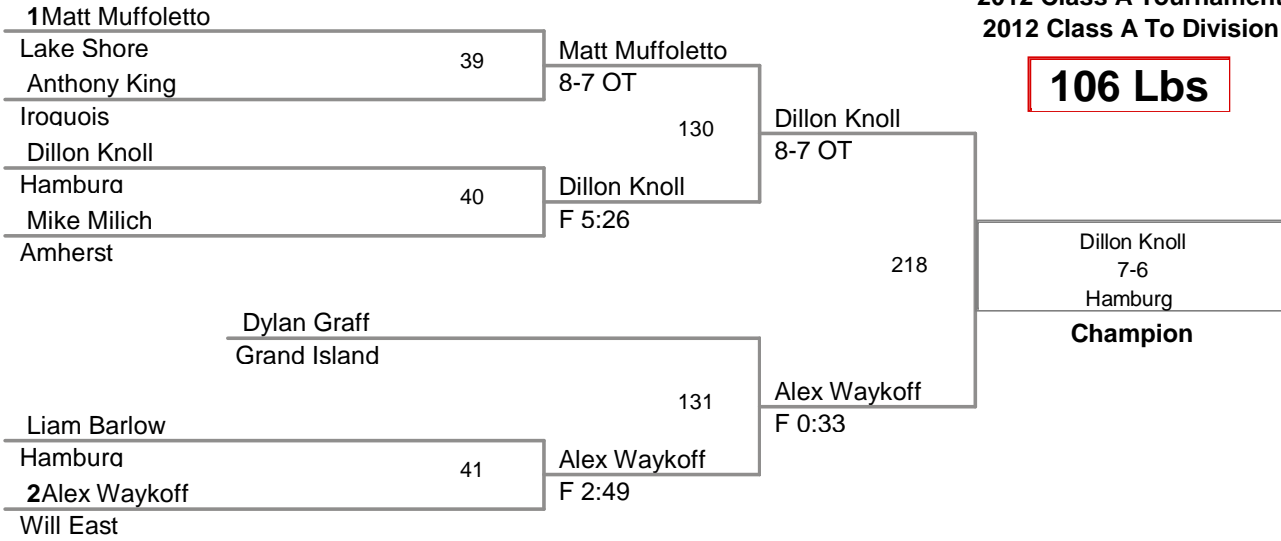

Plc	Points	Team	CH	CONS
1	236	Iroquois	-	-
2	217	West Seneca East	-	-
3	215	Lake Shore	-	-
4	173	Will East	-	-
5	115.5	Grand Island	-	-
6	99.5	Will South	-	-
7	97.5	Amherst	-	-
8	93	Hamburg	-	-
9	82	Sweet Home	-	-
10	67	Starpoint	-	-
11	35	Kenmore East	-	-
12	27	Dunkirk	-	-

Most Outstanding Wrestler  
 Dillion Knoll (Hamburg) 106 lbs.

2012 Class A Tournament  
2012 Class A To Division

**99 Lbs**

2012 Class A Tournament  
2012 Class A To Division

**106 Lbs**

2012 Class A Tournament  
2012 Class A To Division