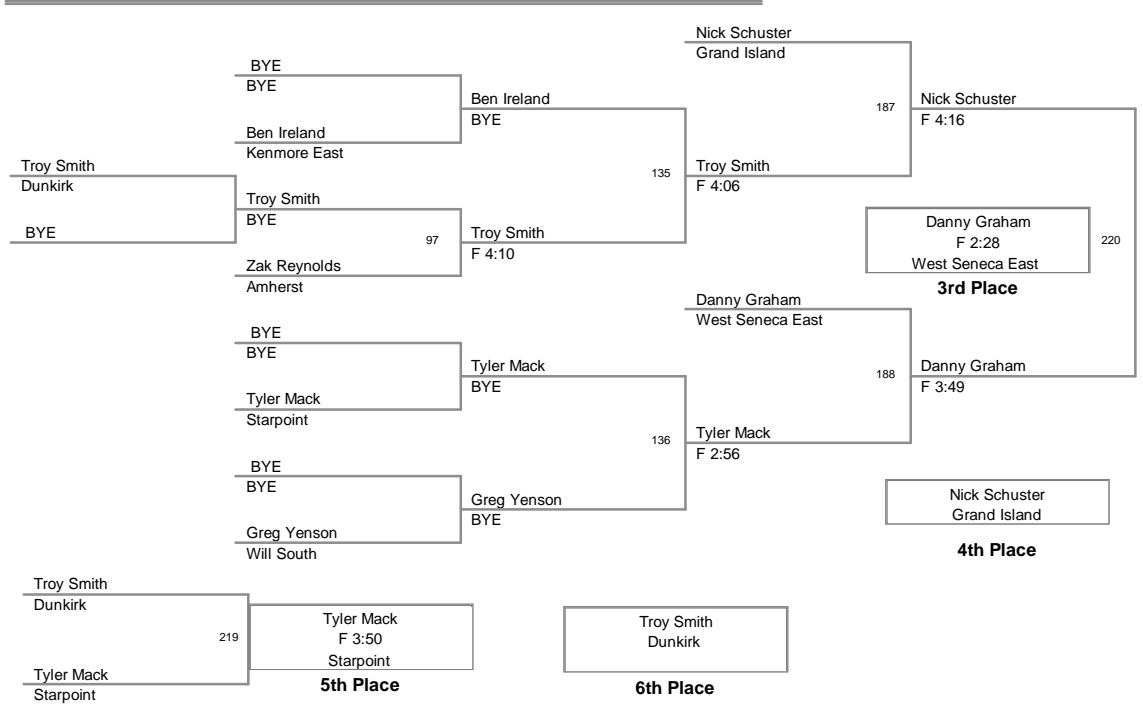

2012 Class A Tournament
2012 Class A To Division

113 Lbs