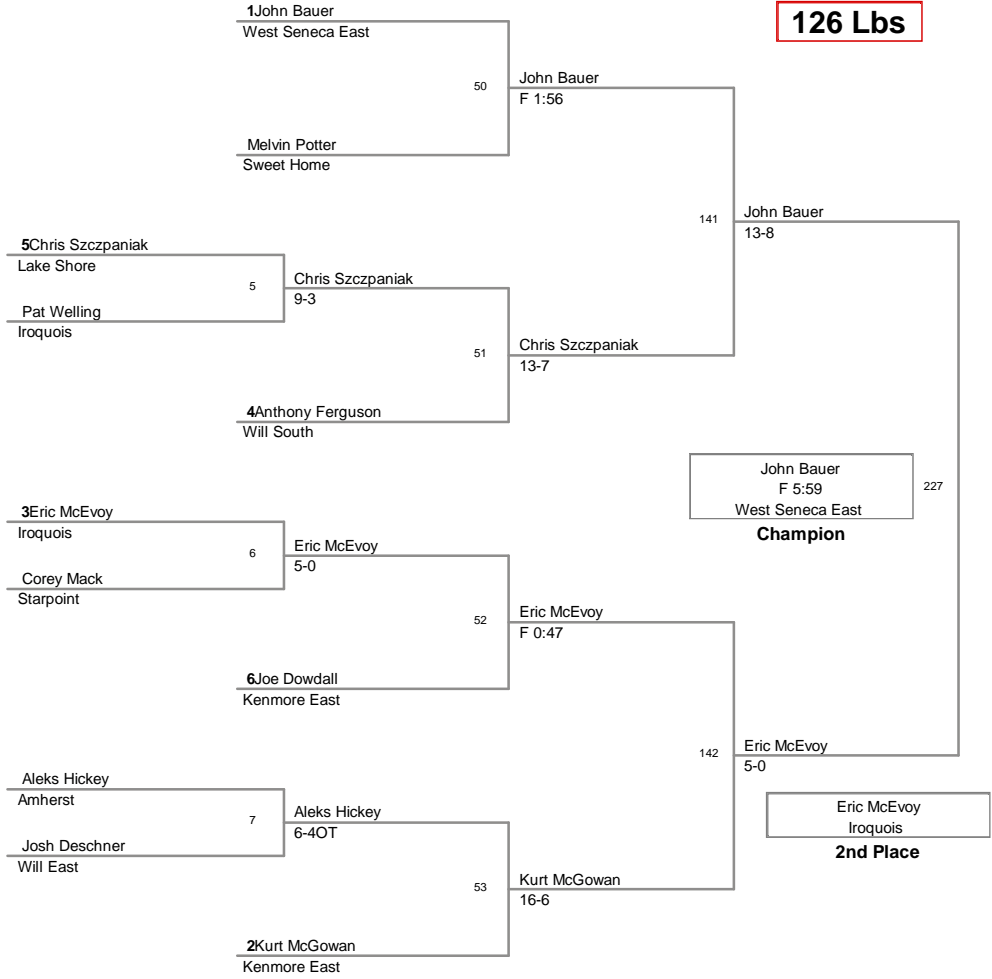

2012 Class A Tournament
2012 Class A To Division

126 Lbs