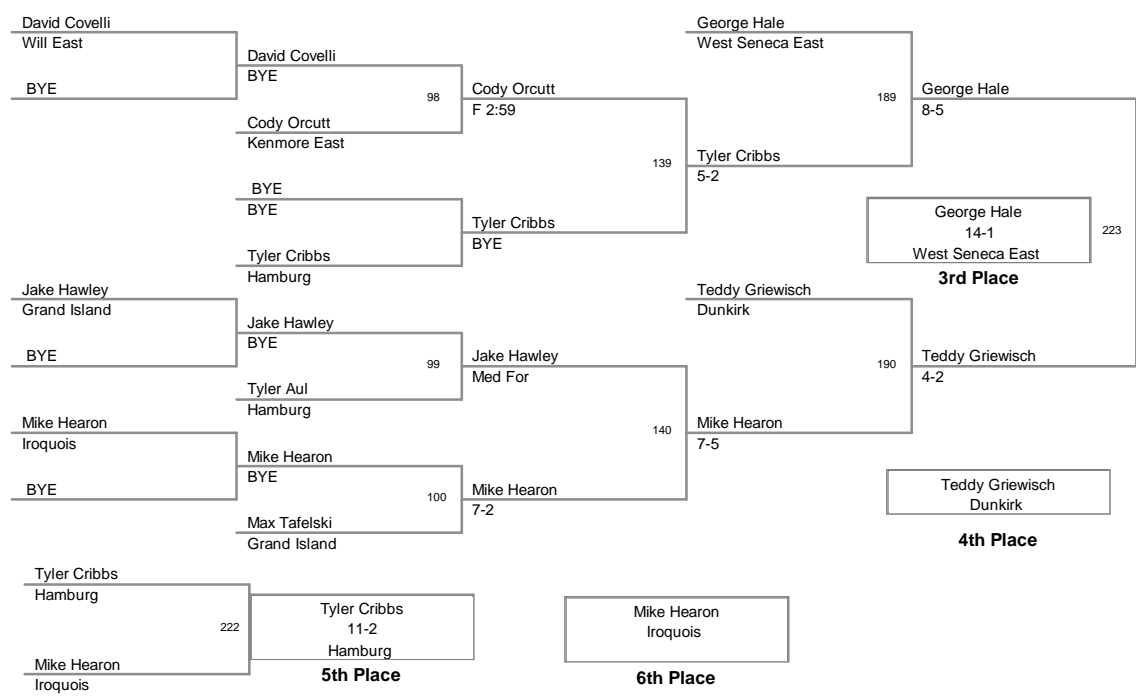

2012 Class A Tournament
2012 Class A To Division

120 Lbs