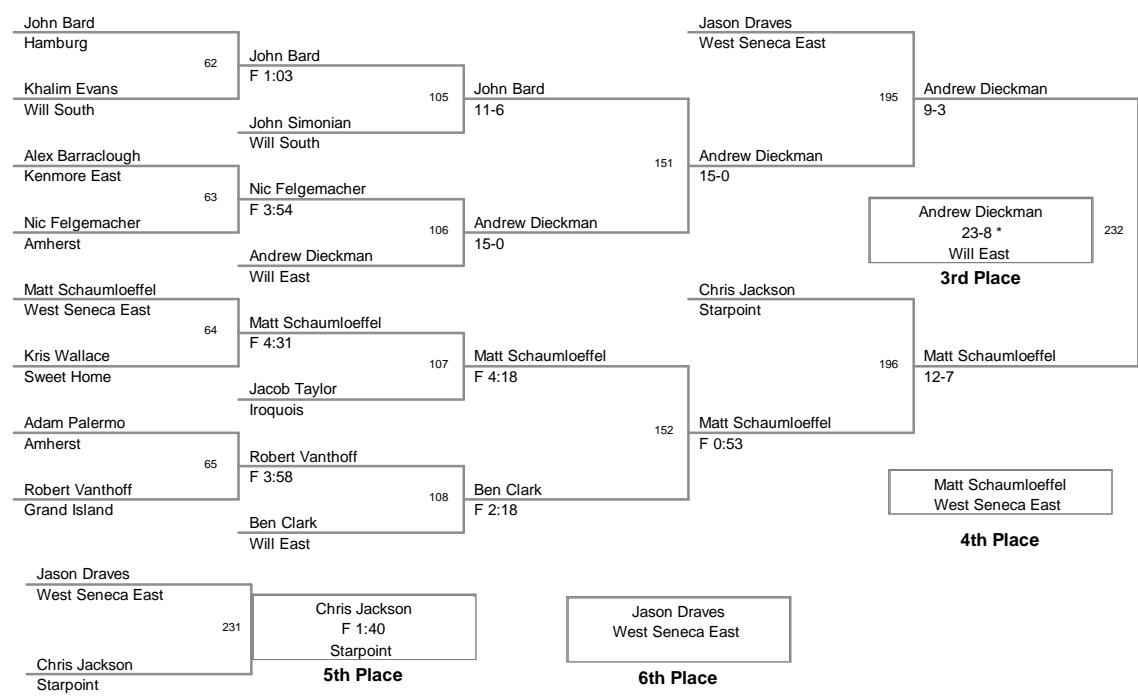

2012 Class A Tournament
2012 Class A To Division

138 Lbs