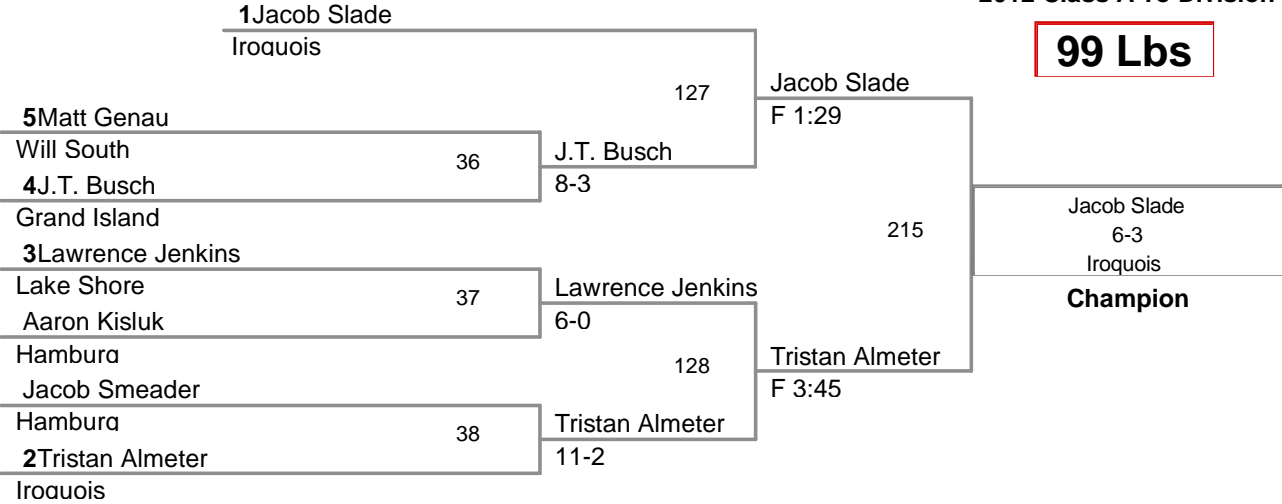

Plc	Points	Team	CH	CONS
1	236	Iroquois	-	-
2	217	West Seneca East	-	-
3	215	Lake Shore	-	-
4	173	Will East	-	-
5	115.5	Grand Island	-	-
6	99.5	Will South	-	-
7	97.5	Amherst	-	-
8	93	Hamburg	-	-
9	82	Sweet Home	-	-
10	67	Starpoint	-	-
11	35	Kenmore East	-	-
12	27	Dunkirk	-	-

Most Outstanding Wrestler  
 Dillion Knoll (Hamburg) 106 lbs.

2012 Class A Tournament  
2012 Class A To Division

**99 Lbs**

2012 Class A Tournament  
2012 Class A To Division

**106 Lbs**

2012 Class A Tournament  
2012 Class A To Division