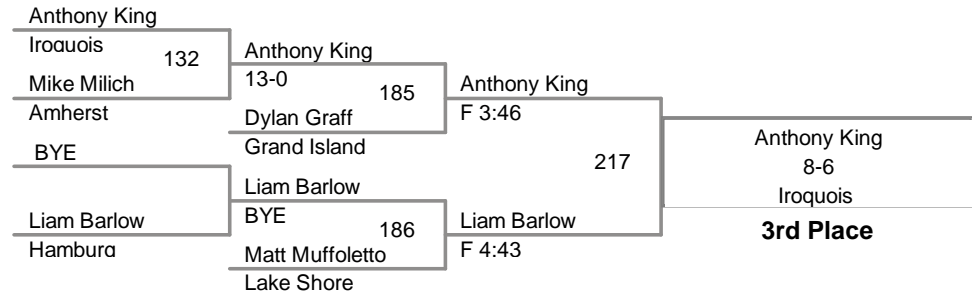

Plc	Points	Team	CH	CONS
1	236	Iroquois	-	-
2	217	West Seneca East	-	-
3	215	Lake Shore	-	-
4	173	Will East	-	-
5	115.5	Grand Island	-	-
6	99.5	Will South	-	-
7	97.5	Amherst	-	-
8	93	Hamburg	-	-
9	82	Sweet Home	-	-
10	67	Starpoint	-	-
11	35	Kenmore East	-	-
12	27	Dunkirk	-	-

Most Outstanding Wrestler  
 Dillion Knoll (Hamburg) 106 lbs.

2012 Class A Tournament  
2012 Class A To Division

**99 Lbs**

2012 Class A Tournament  
2012 Class A To Division

**106 Lbs**

2012 Class A Tournament  
2012 Class A To Division