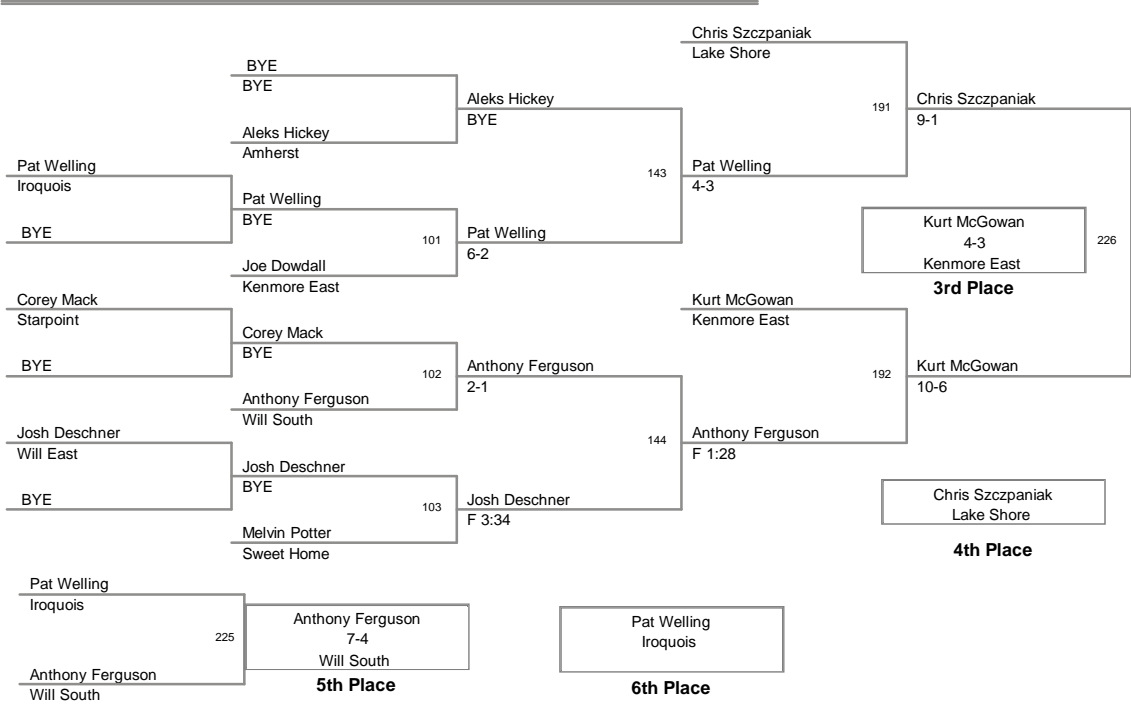

2012 Class A Tournament
2012 Class A To Division

126 Lbs