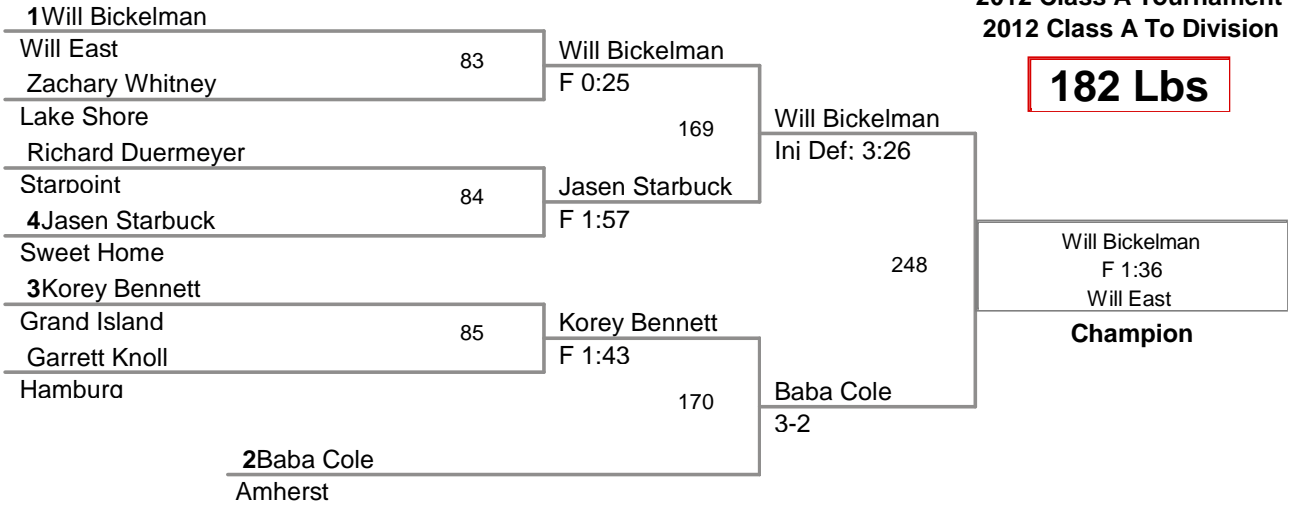

2012 Class A Tournament
2012 Class A To Division

182 Lbs