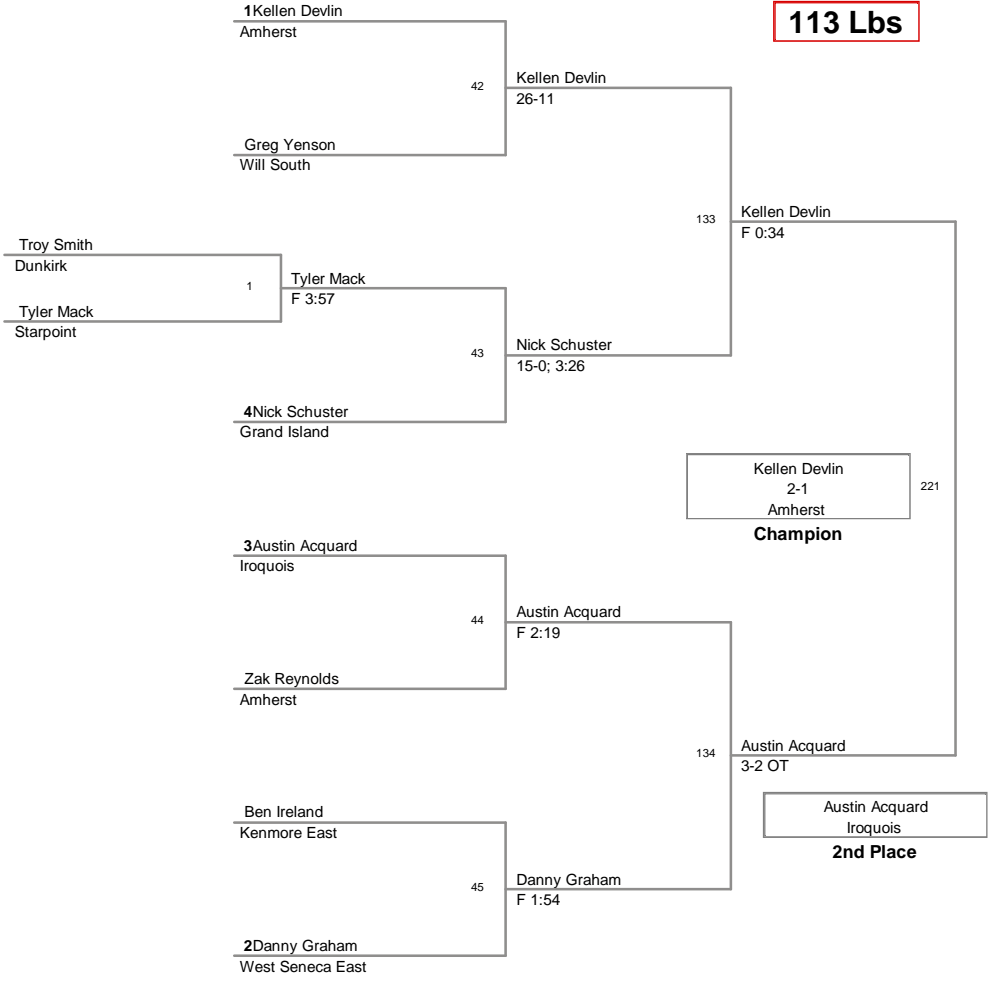

2012 Class A Tournament
2012 Class A To Division

113 Lbs