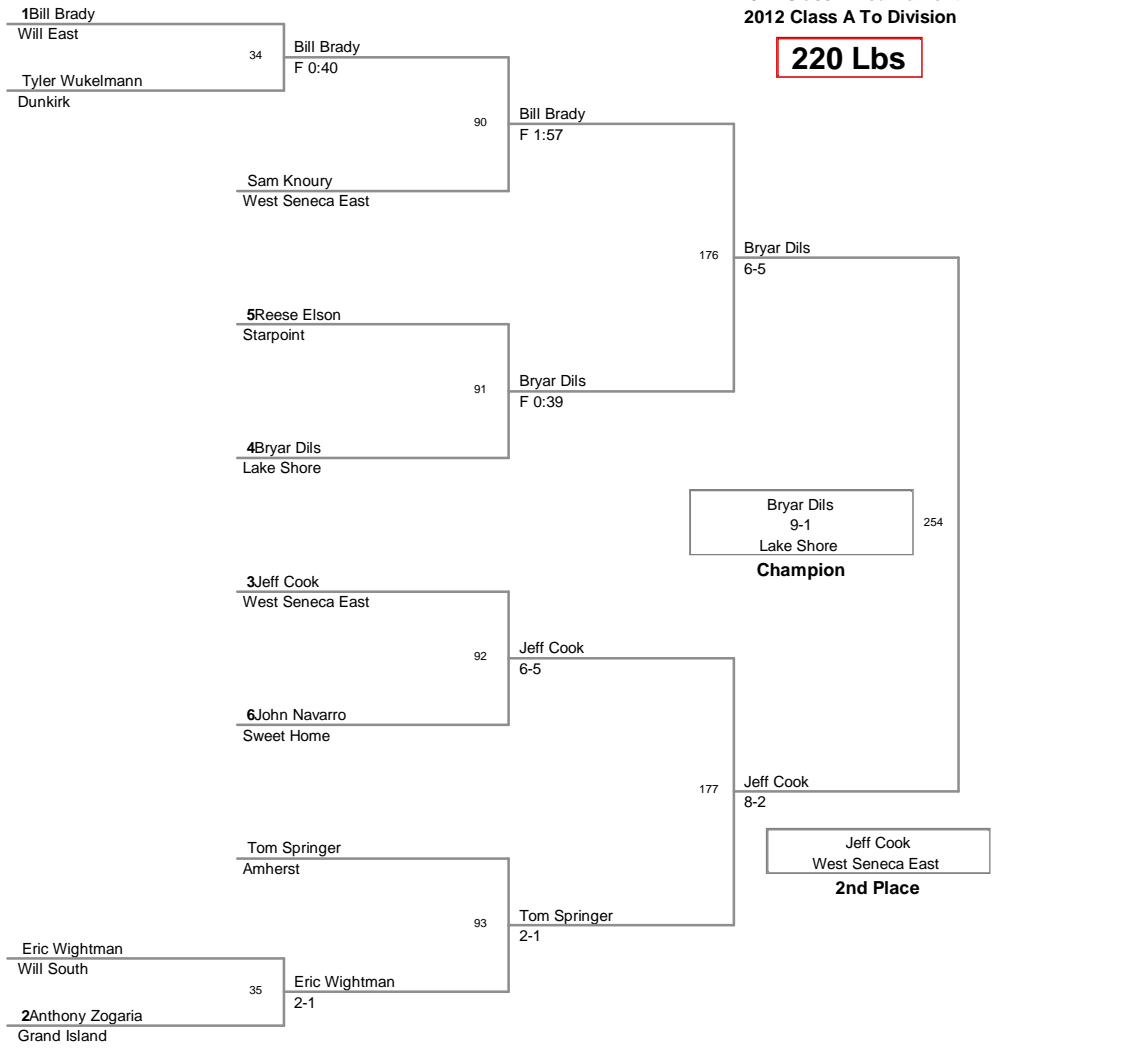

2012 Class A Tournament
2012 Class A To Division

220 Lbs