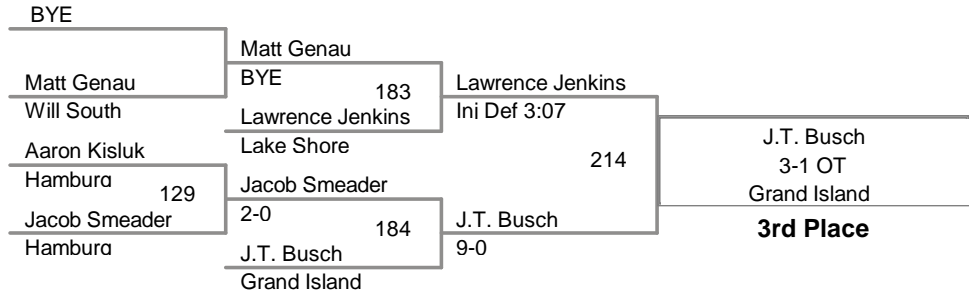

Plc	Points	Team	CH	CONS
1	236	Iroquois	-	-
2	217	West Seneca East	-	-
3	215	Lake Shore	-	-
4	173	Will East	-	-
5	115.5	Grand Island	-	-
6	99.5	Will South	-	-
7	97.5	Amherst	-	-
8	93	Hamburg	-	-
9	82	Sweet Home	-	-
10	67	Starpoint	-	-
11	35	Kenmore East	-	-
12	27	Dunkirk	-	-

Most Outstanding Wrestler  
 Dillion Knoll (Hamburg) 106 lbs.

2012 Class A Tournament  
2012 Class A To Division

**99 Lbs**

2012 Class A Tournament  
2012 Class A To Division

**106 Lbs**

2012 Class A Tournament  
2012 Class A To Division