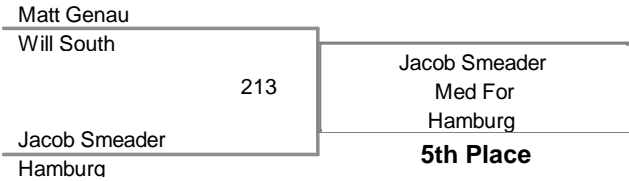

Plc	Points	Team	CH	CONS
1	236	Iroquois	-	-
2	217	West Seneca East	-	-
3	215	Lake Shore	-	-
4	173	Will East	-	-
5	115.5	Grand Island	-	-
6	99.5	Will South	-	-
7	97.5	Amherst	-	-
8	93	Hamburg	-	-
9	82	Sweet Home	-	-
10	67	Starpoint	-	-
11	35	Kenmore East	-	-
12	27	Dunkirk	-	-

Most Outstanding Wrestler
Dillion Knoll (Hamburg) 106 lbs.

2012 Class A Tournament
2012 Class A To Division

99 Lbs