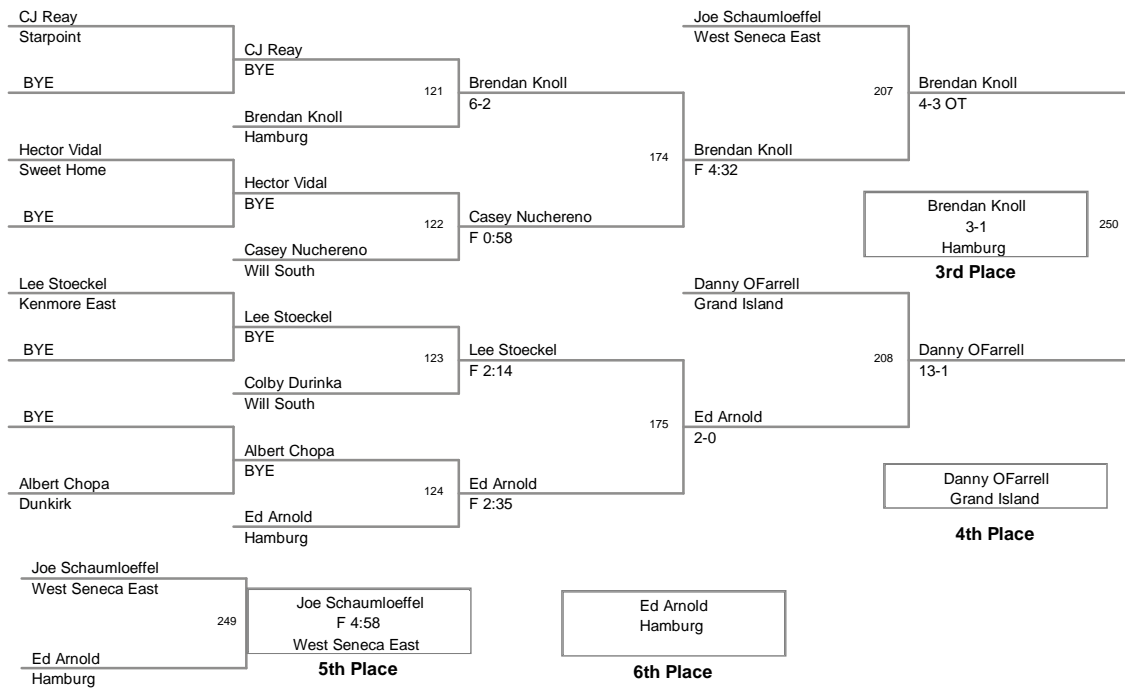

2012 Class A Tournament
2012 Class A To Division

195 Lbs