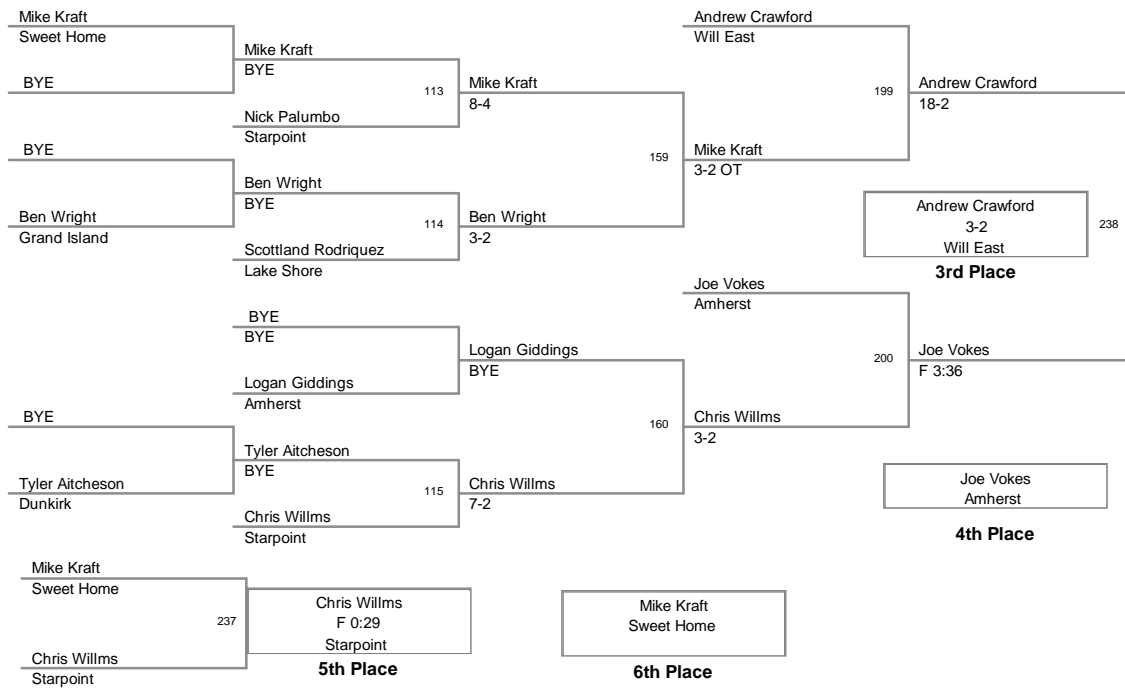

2012 Class A Tournament
2012 Class A To Division

152 Lbs