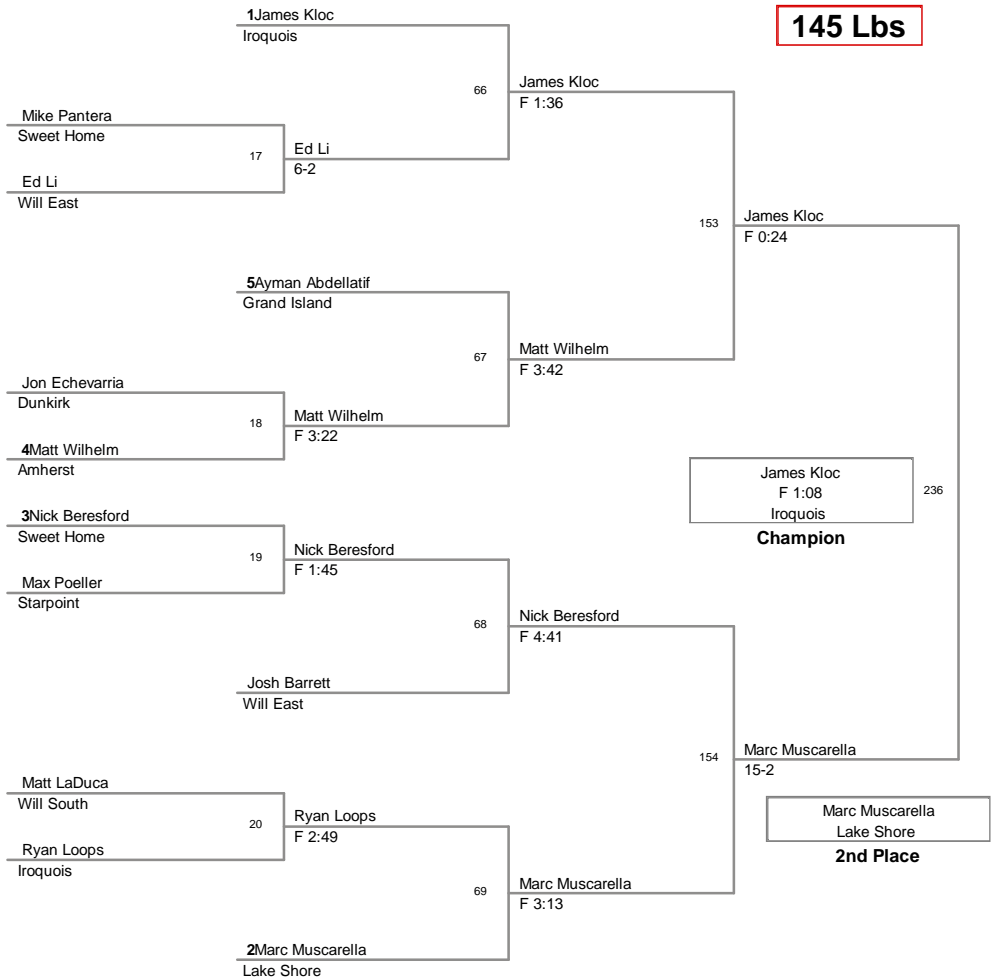

2012 Class A Tournament
2012 Class A To Division

145 Lbs