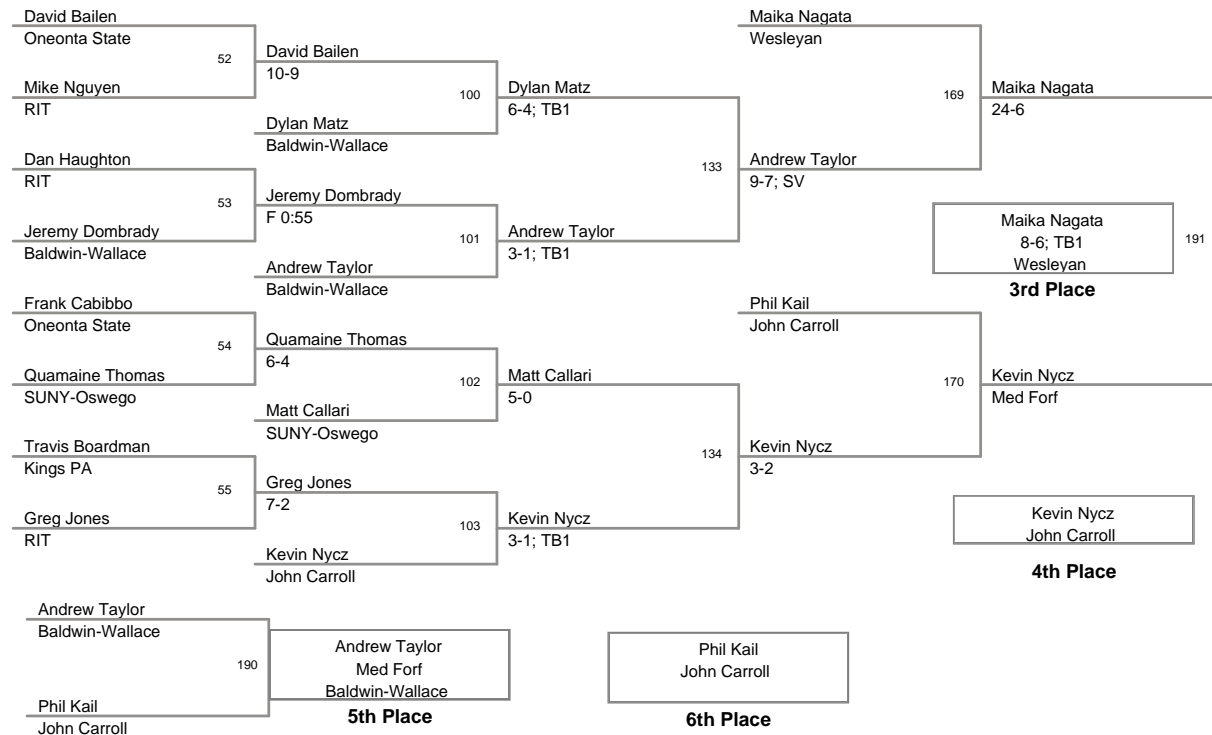

MOW: 133 Ben Mikac - Oneonta State

2011_RIT_Tournament
2011_RIT_Tourna Division

125 Lbs

2011_RIT_Tournament
2011_RIT_Tourna Division

133 Lbs

2011_RIT_Tournament
2011_RIT_Tourna Division

141 Lbs

2011_RIT_Tournament
2011_RIT_Tourna Division