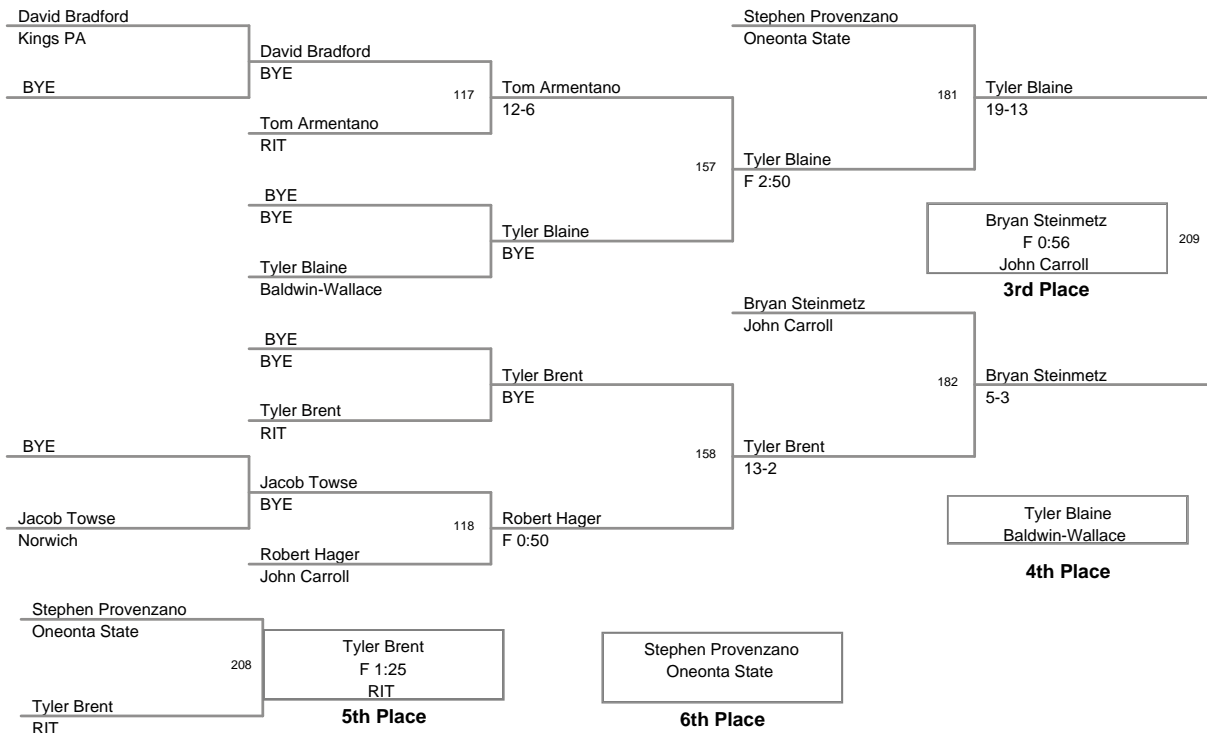

149 Lbs

2011_RIT_Tournament
2011_RIT_Tourna Division

165 Lbs

2011_RIT_Tournament
2011_RIT_Tourna Division

174 Lbs

2011_RIT_Tournament
2011_RIT_Tourna Division

184 Lbs

2011_RIT_Tournament
2011_RIT_Tourna Division