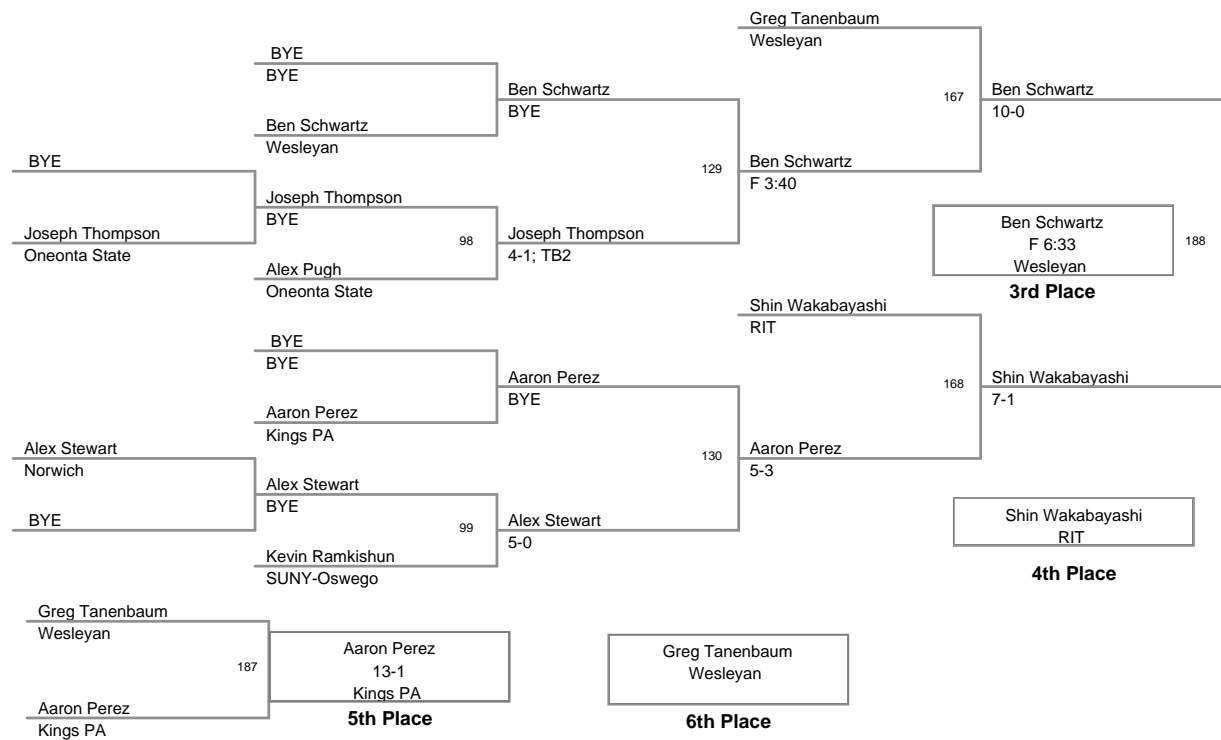

Plc	Points	Team	CH	CONS
1	159.5	John Carroll	-	-
2	137.5	Wesleyan	-	-
3	114.5	RIT	-	-
4	108	SUNY-Oswego	-	-
5	103	Oneonta State	-	-
6	54	Kings PA	-	-
7	45	Norwich	-	-
8	24	Baldwin-Wallace	-	-
9	21	Case Western	-	-

MOW: 133 Ben Mikac - Oneonta State

2011_RIT_Tournament
2011_RIT_Tourna Division

125 Lbs