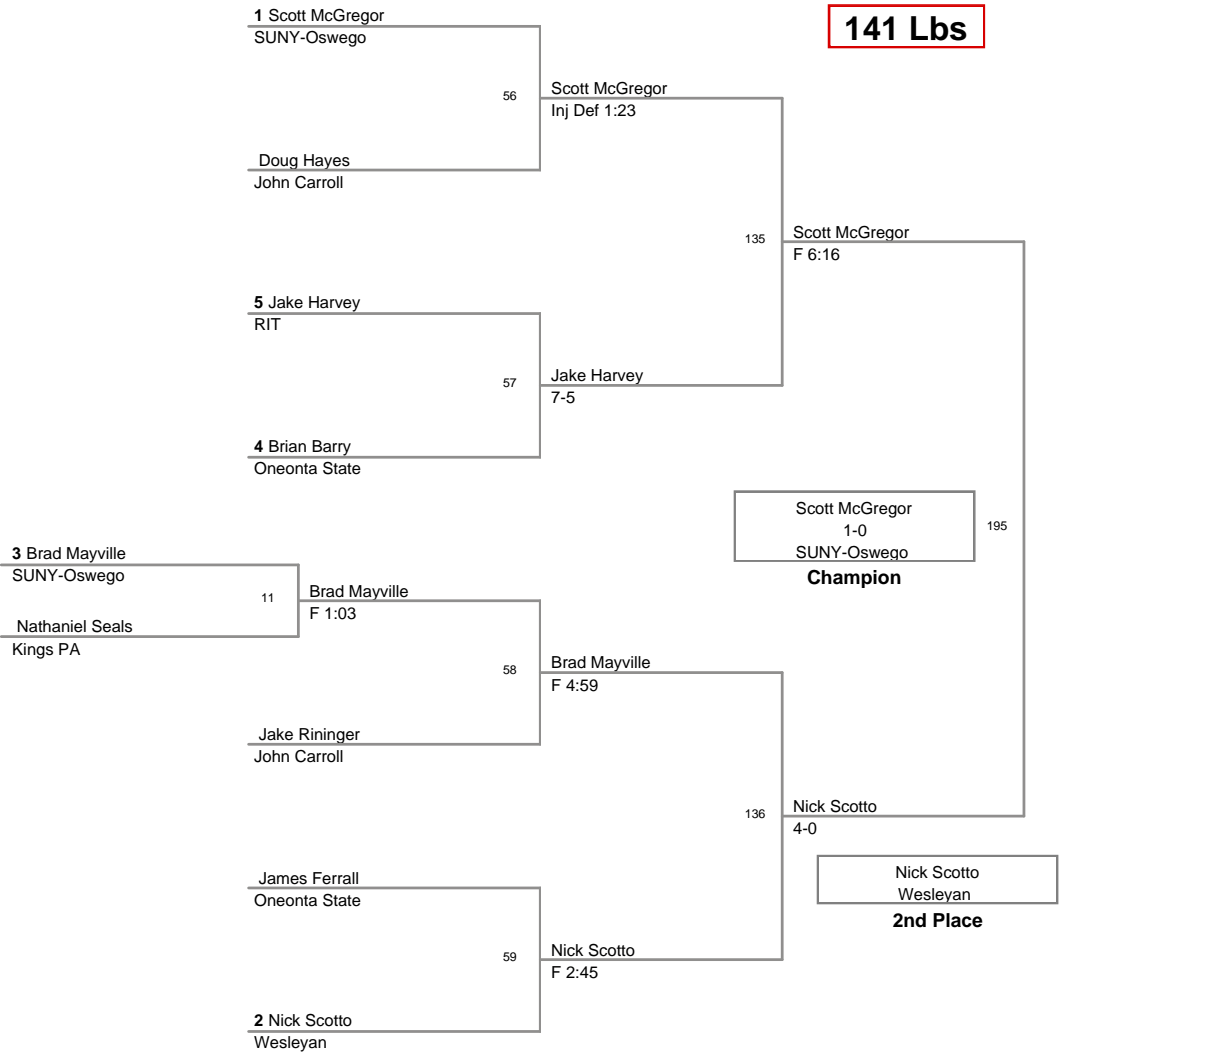

MOW: 133 Ben Mikac - Oneonta State

2011_RIT_Tournament
2011_RIT_Tourna Division

125 Lbs

2011_RIT_Tournament
2011_RIT_Tourna Division

133 Lbs

2011_RIT_Tournament
2011_RIT_Tourna Division

141 Lbs

2011_RIT_Tournament
2011_RIT_Tourna Division