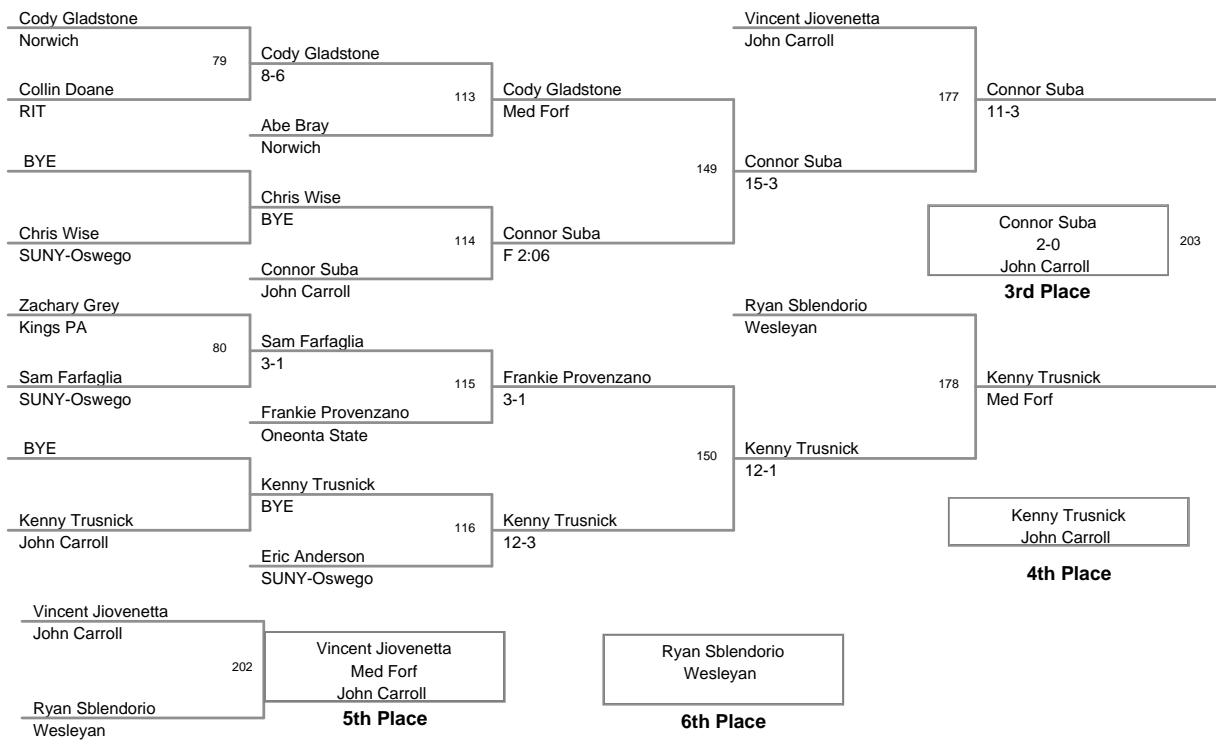

2011_RIT_Tournament
2011_RIT_Tourna Division

165 Lbs