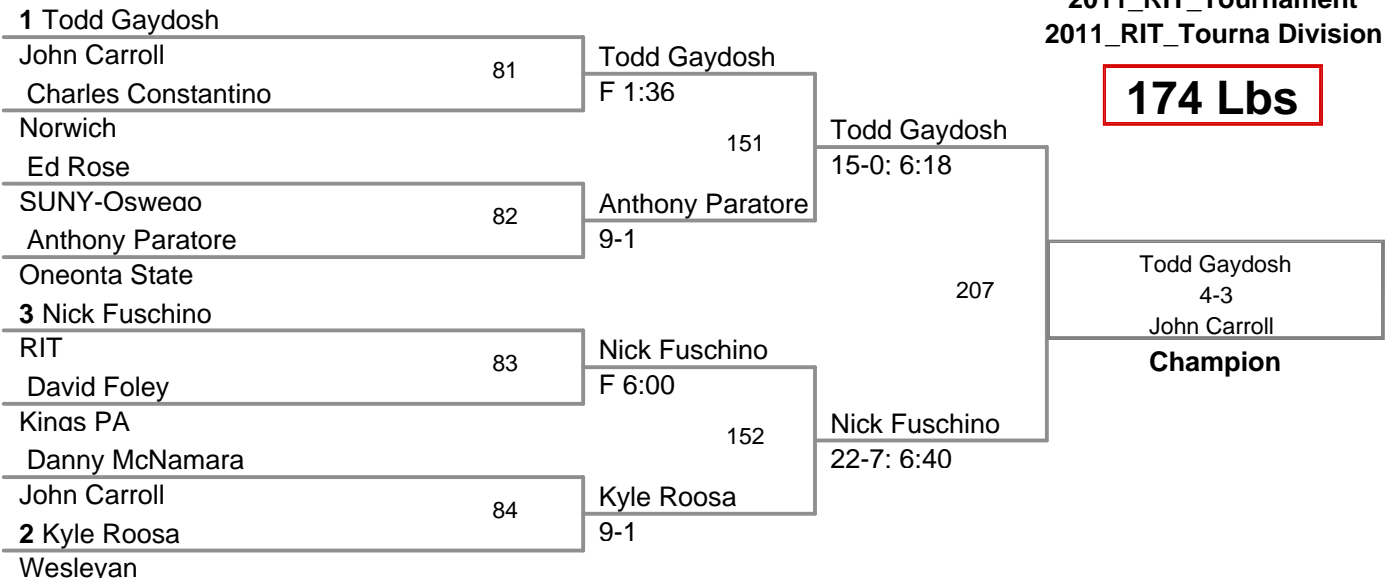

149 Lbs

2011_RIT_Tournament
2011_RIT_Tourna Division

165 Lbs

2011_RIT_Tournament
2011_RIT_Tourna Division

174 Lbs

2011_RIT_Tournament
2011_RIT_Tourna Division

184 Lbs

2011_RIT_Tournament
2011_RIT_Tourna Division