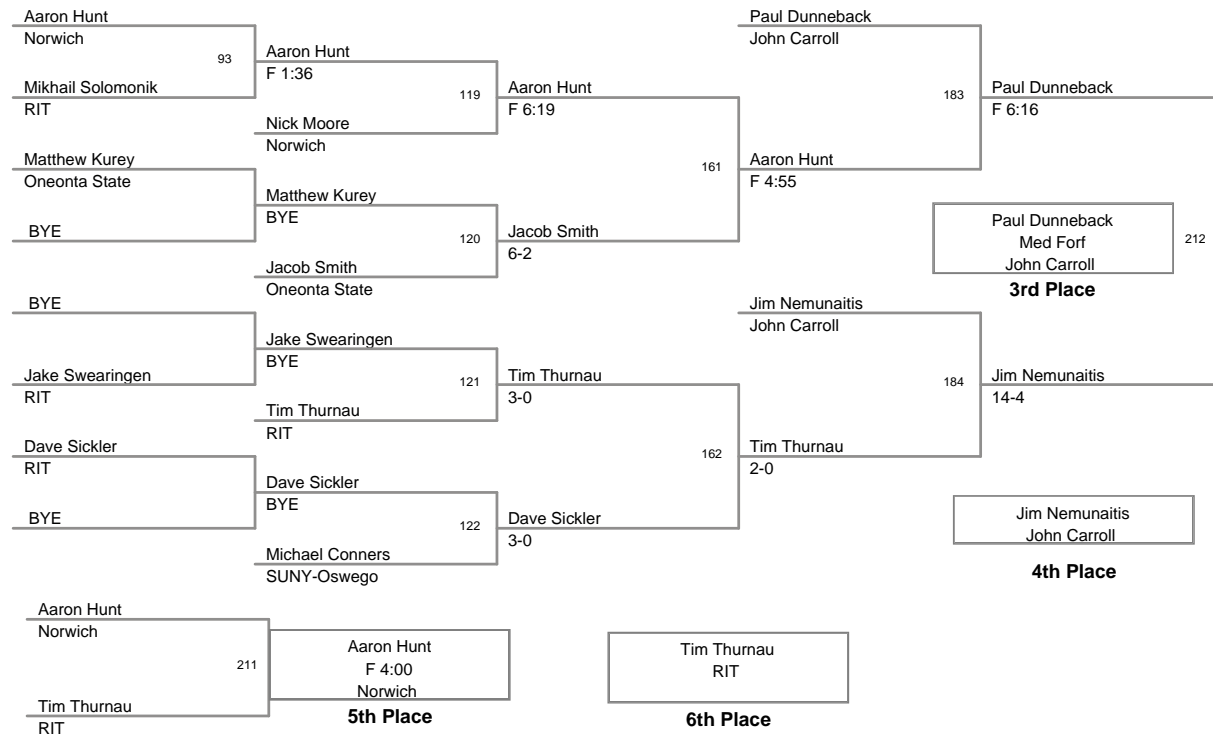

2011_RIT_Tournament
2011_RIT_Tourna Division

197 Lbs