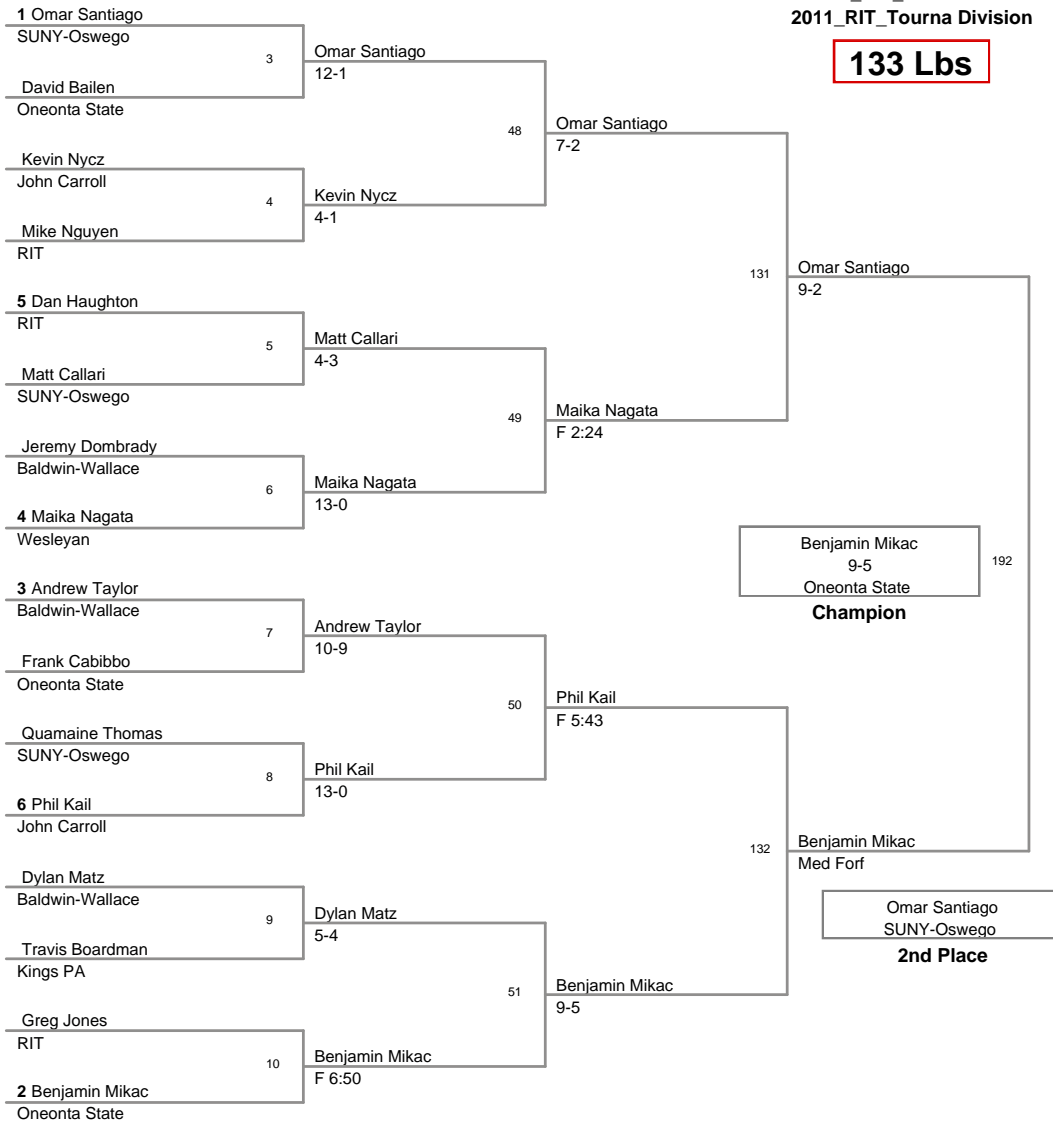

MOW: 133 Ben Mikac - Oneonta State

2011_RIT_Tournament
2011_RIT_Tourna Division

125 Lbs

2011_RIT_Tournament
2011_RIT_Tourna Division

133 Lbs

2011_RIT_Tournament
2011_RIT_Tourna Division

141 Lbs

2011_RIT_Tournament
2011_RIT_Tourna Division