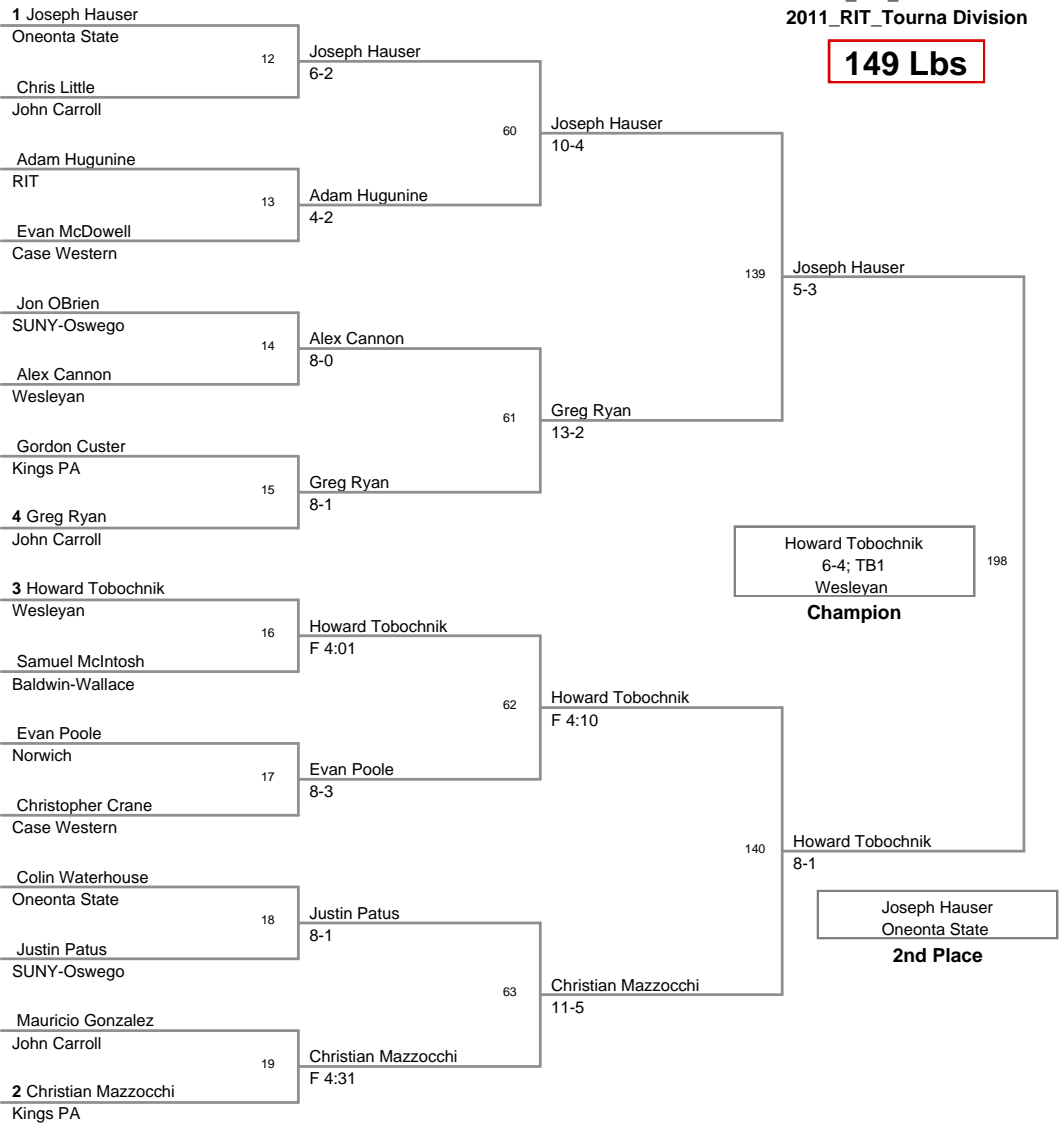

2011_RIT_Tournament
2011_RIT_Tourna Division

149 Lbs