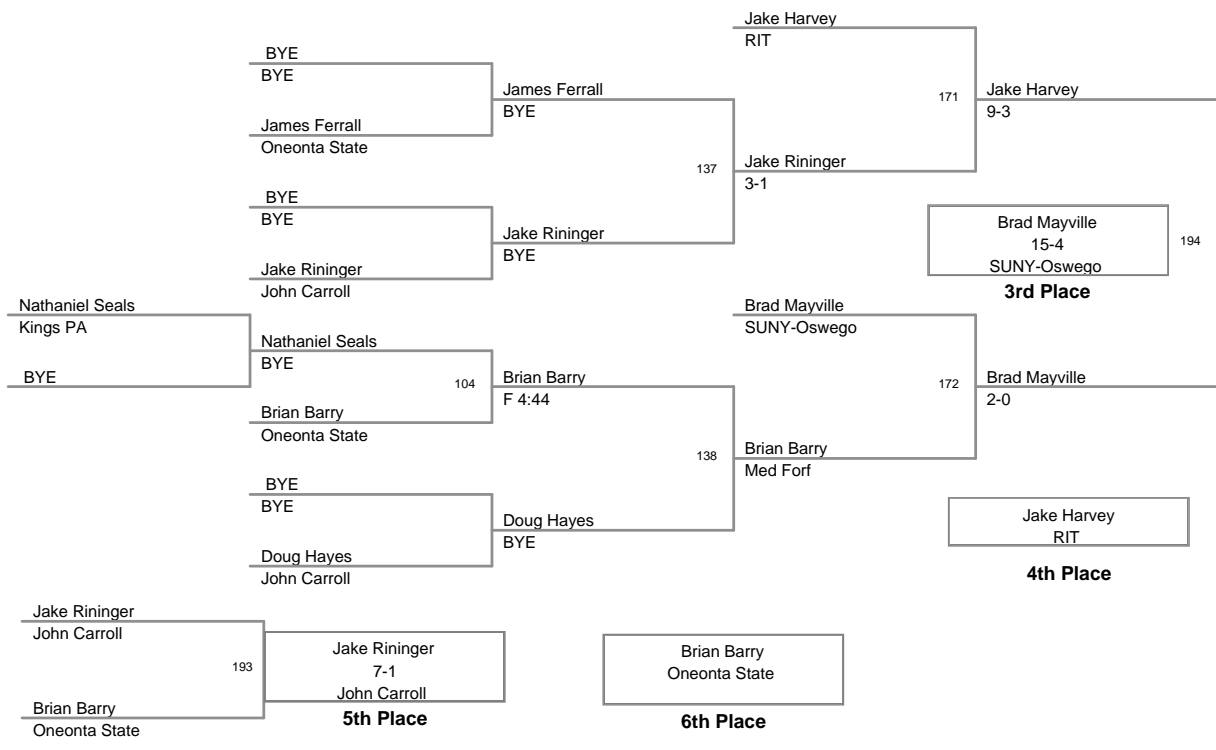

MOW: 133 Ben Mikac - Oneonta State

2011_RIT_Tournament
2011_RIT_Tourna Division

125 Lbs

2011_RIT_Tournament
2011_RIT_Tourna Division

133 Lbs

2011_RIT_Tournament
2011_RIT_Tourna Division

141 Lbs

2011_RIT_Tournament
2011_RIT_Tourna Division