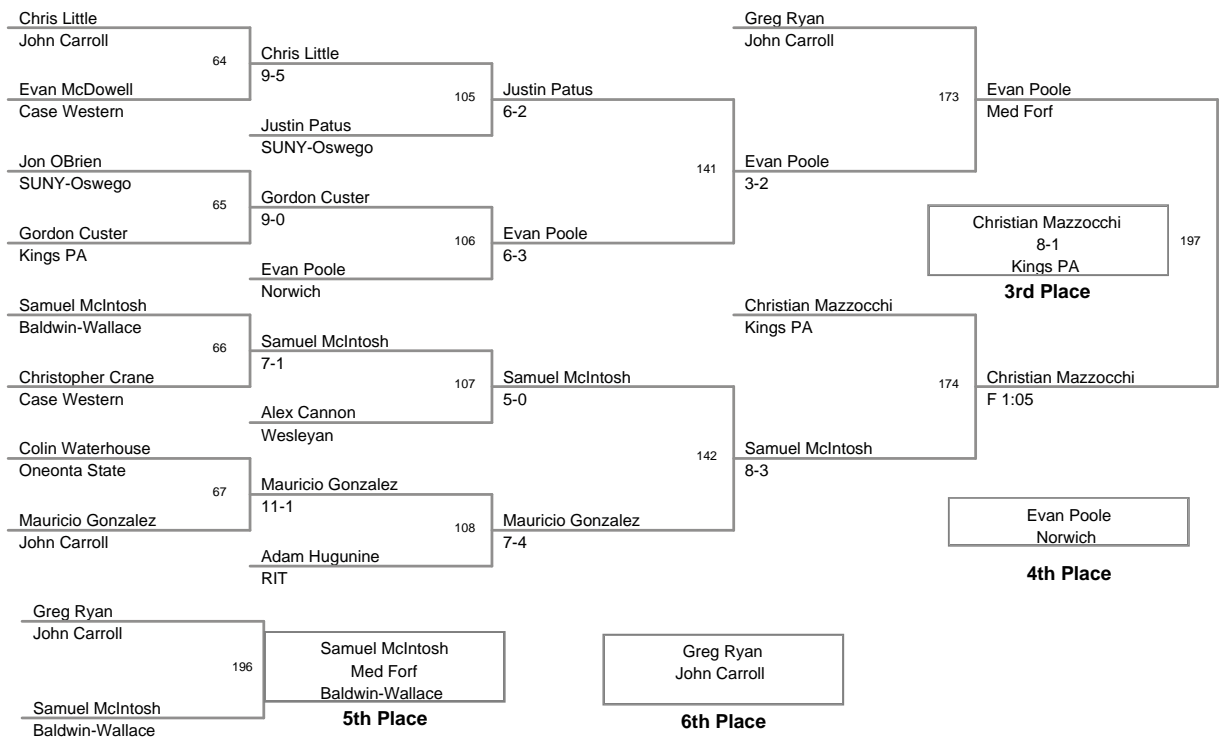

2011_RIT_Tournament
2011_RIT_Tourna Division

149 Lbs