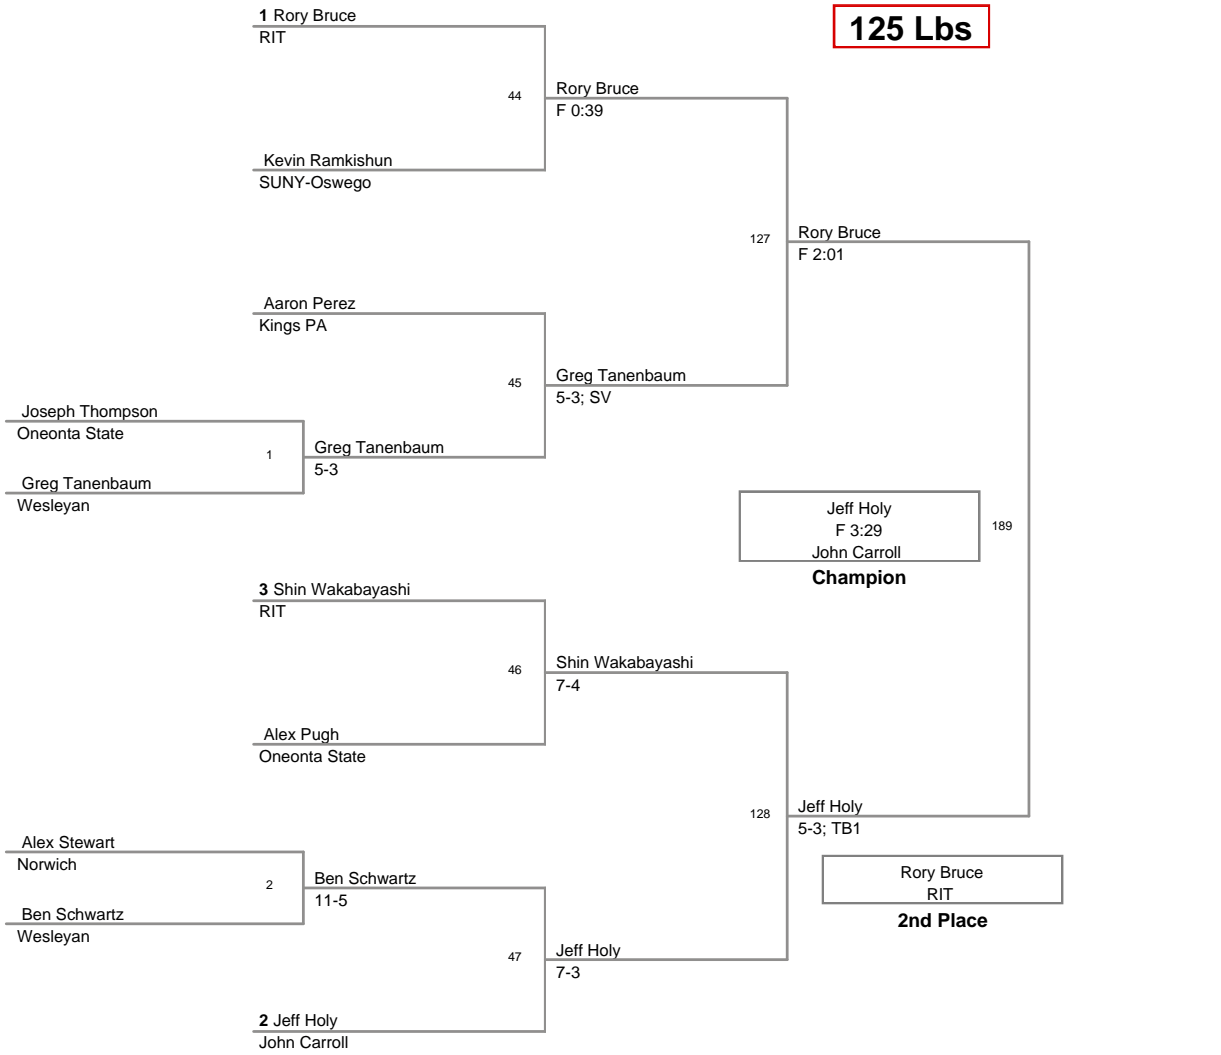

Plc	Points	Team	CH	CONS
1	159.5	John Carroll	-	-
2	137.5	Wesleyan	-	-
3	114.5	RIT	-	-
4	108	SUNY-Oswego	-	-
5	103	Oneonta State	-	-
6	54	Kings PA	-	-
7	45	Norwich	-	-
8	24	Baldwin-Wallace	-	-
9	21	Case Western	-	-

MOW: 133 Ben Mikac - Oneonta State

2011_RIT_Tournament
2011_RIT_Tourna Division

125 Lbs