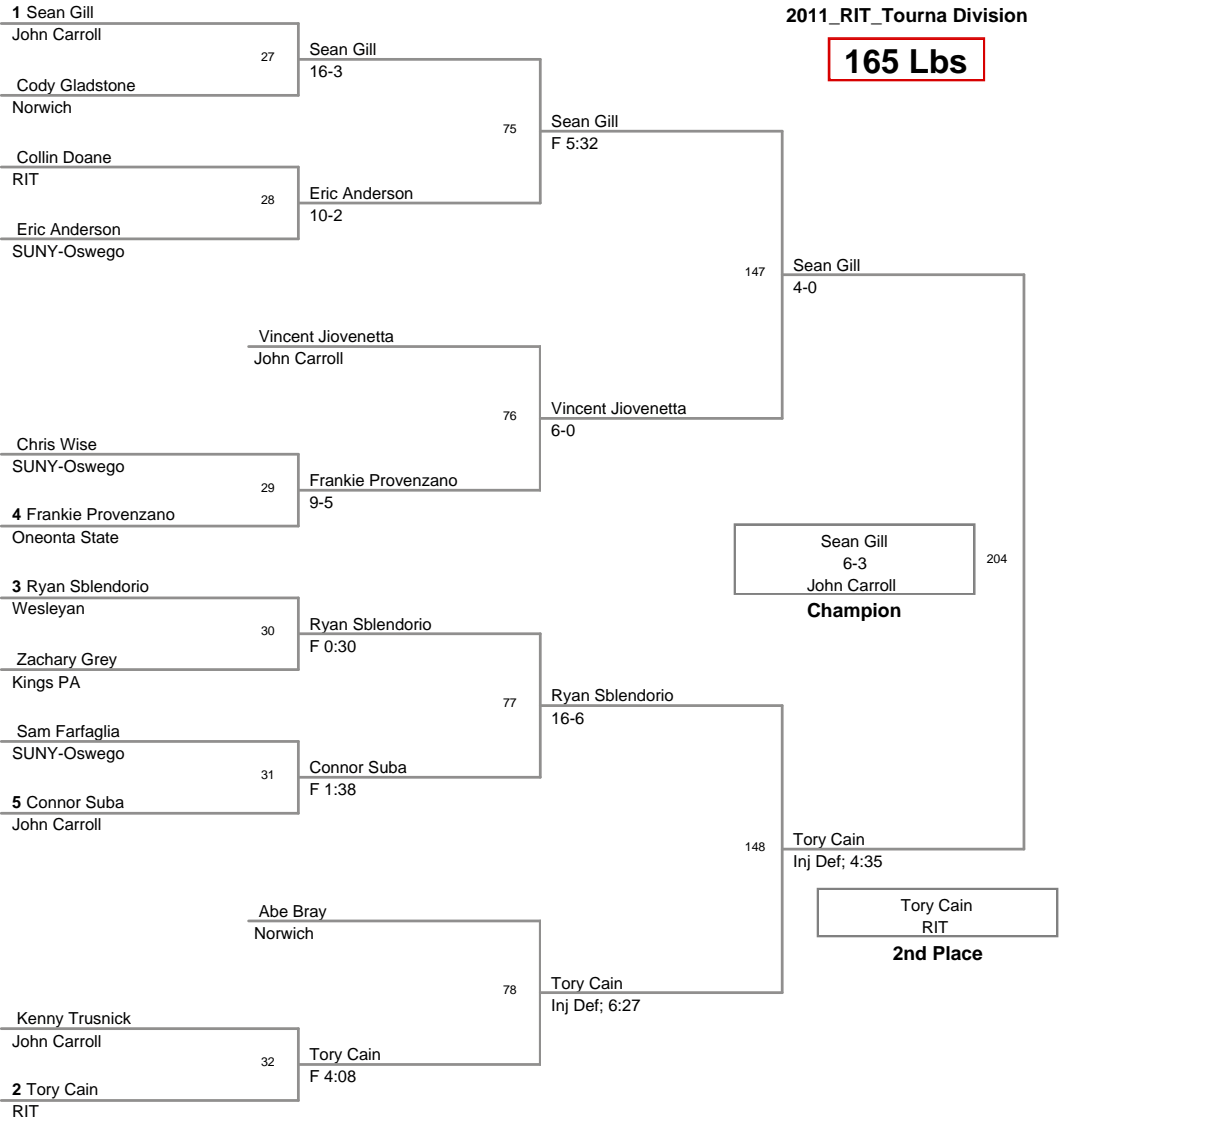

2011_RIT_Tournament
2011_RIT_Tourna Division

165 Lbs