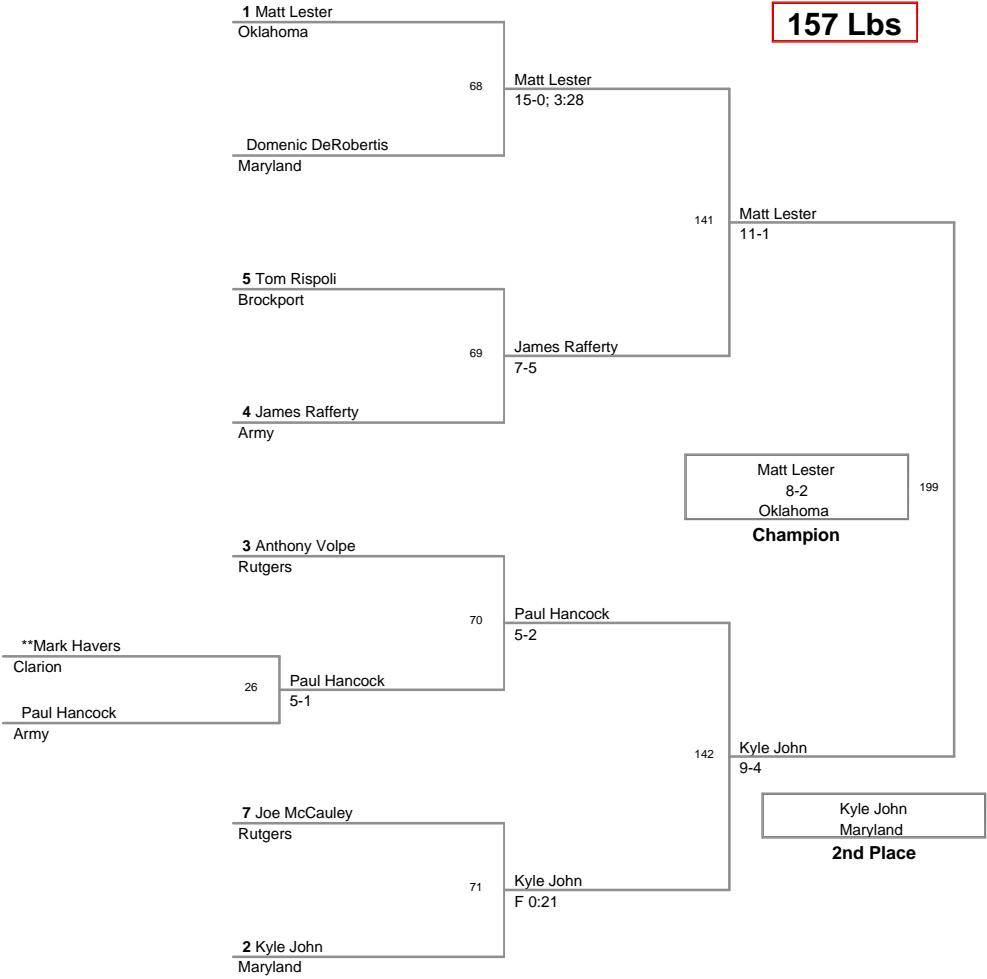

Plc	Points	Team	CH	CONS
1	182	Oklahoma	-	-
2	174.5	Maryland	-	-
3	163	Rutgers	-	-
4	125.5	Army	-	-
5	91	Clarion	-	-
6	65	American Univ.	-	-
7	36.5	Brockport	-	-
8	12	Buffalo	-	-

Aggregate Pin: 165 Chase Nelson - Oklahoma 2 falls in 1:28

MOW: 149 Lbs - Mario Mason, Rutgers  
 165 Lbs - Josh Asper, Maryland

2011\_Oklahoma\_Gold  
2011\_Oklahoma\_G Division

**125 Lbs**

2011\_Oklahoma\_Gold  
2011\_Oklahoma\_G Division

**133 Lbs**

2011\_Oklahoma\_Gold  
2011\_Oklahoma\_G Division

**149 Lbs**

2011\_Oklahoma\_Gold  
2011\_Oklahoma\_G Division

**157 Lbs**

2011\_Oklahoma\_Gold  
2011\_Oklahoma\_G Division

**165 Lbs**

2011\_Oklahoma\_Gold  
2011\_Oklahoma\_G Division

**174 Lbs**

2011\_Oklahoma\_Gold  
2011\_Oklahoma\_G Division

**184 Lbs**

2011\_Oklahoma\_Gold  
2011\_Oklahoma\_G Division

**197 Lbs**

2011\_Oklahoma\_Gold  
2011\_Oklahoma\_G Division

**285 Lbs**