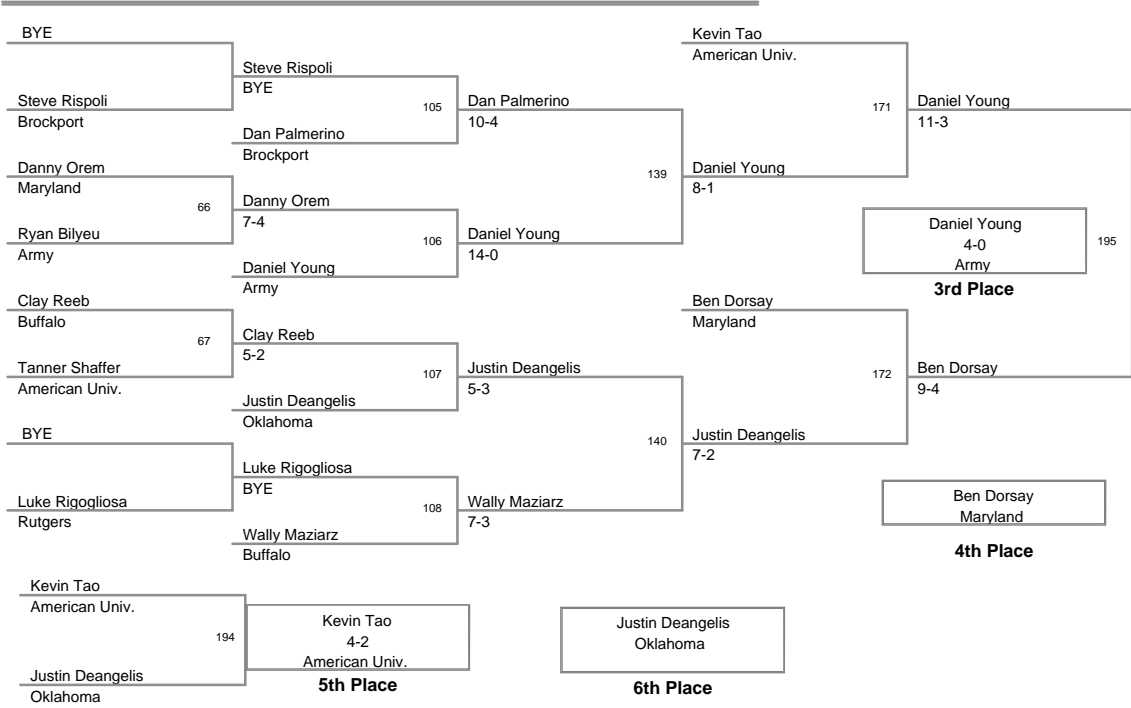

2011_Oklahoma_Gold
2011_Oklahoma_G Division

149 Lbs