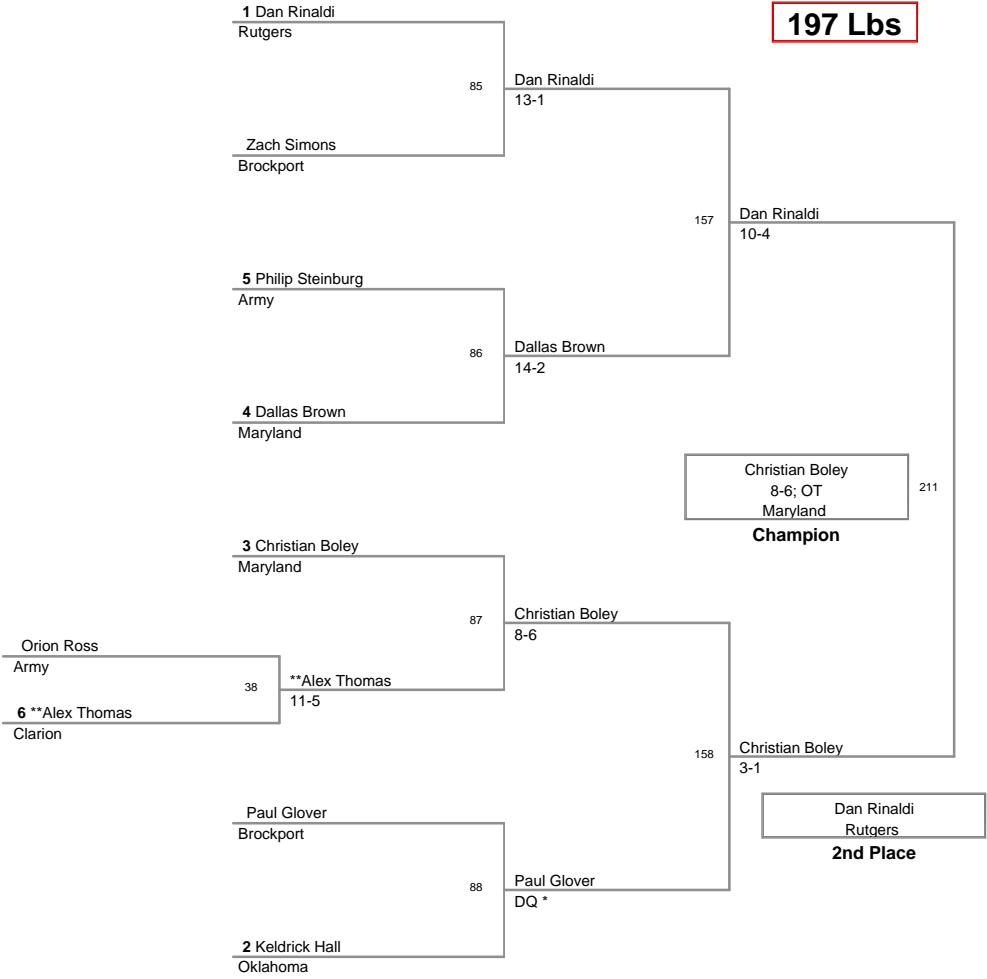

Plc	Points	Team	CH	CONS
1	182	Oklahoma	-	-
2	174.5	Maryland	-	-
3	163	Rutgers	-	-
4	125.5	Army	-	-
5	91	Clarion	-	-
6	65	American Univ.	-	-
7	36.5	Brockport	-	-
8	12	Buffalo	-	-

Aggregate Pin: 165 Chase Nelson - Oklahoma 2 falls in 1:28

MOW: 149 Lbs - Mario Mason, Rutgers  
 165 Lbs - Josh Asper, Maryland

2011\_Oklahoma\_Gold  
2011\_Oklahoma\_G Division

**125 Lbs**

2011\_Oklahoma\_Gold  
2011\_Oklahoma\_G Division

**133 Lbs**

2011\_Oklahoma\_Gold  
2011\_Oklahoma\_G Division

**149 Lbs**

2011\_Oklahoma\_Gold  
2011\_Oklahoma\_G Division

**157 Lbs**

2011\_Oklahoma\_Gold  
2011\_Oklahoma\_G Division

**165 Lbs**

2011\_Oklahoma\_Gold  
2011\_Oklahoma\_G Division

**174 Lbs**

2011\_Oklahoma\_Gold  
2011\_Oklahoma\_G Division

**184 Lbs**

2011\_Oklahoma\_Gold  
2011\_Oklahoma\_G Division

**197 Lbs**

2011\_Oklahoma\_Gold  
2011\_Oklahoma\_G Division

**285 Lbs**