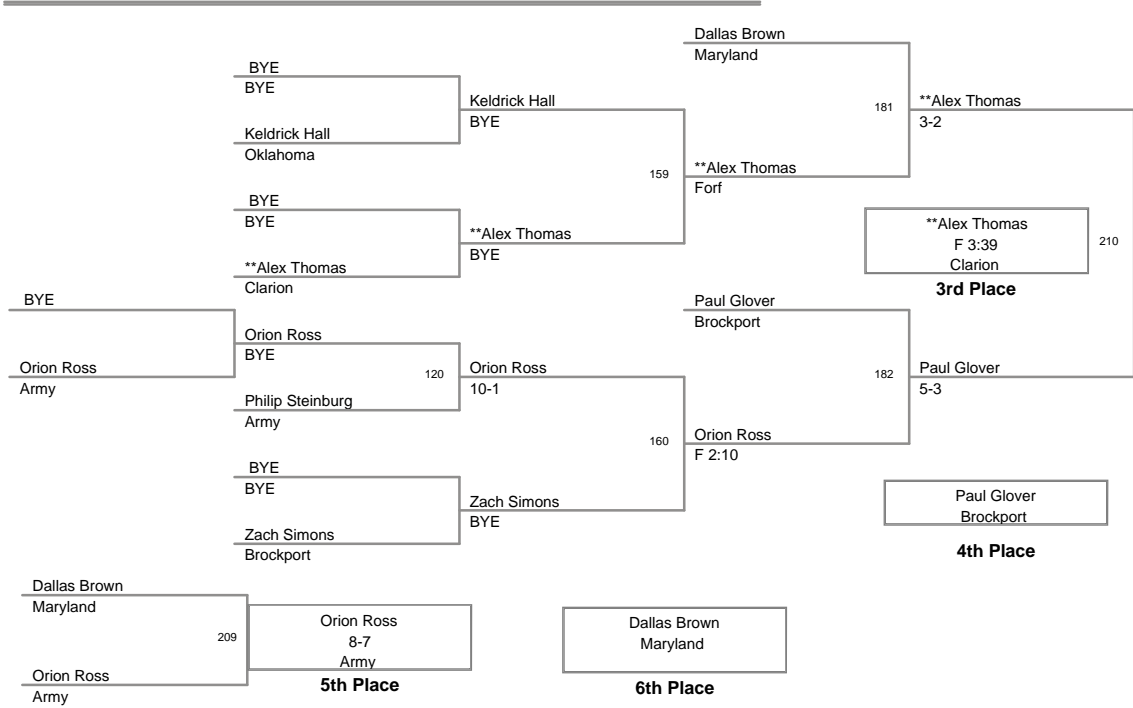

2011_Oklahoma_Gold
2011_Oklahoma_G Division

197 Lbs