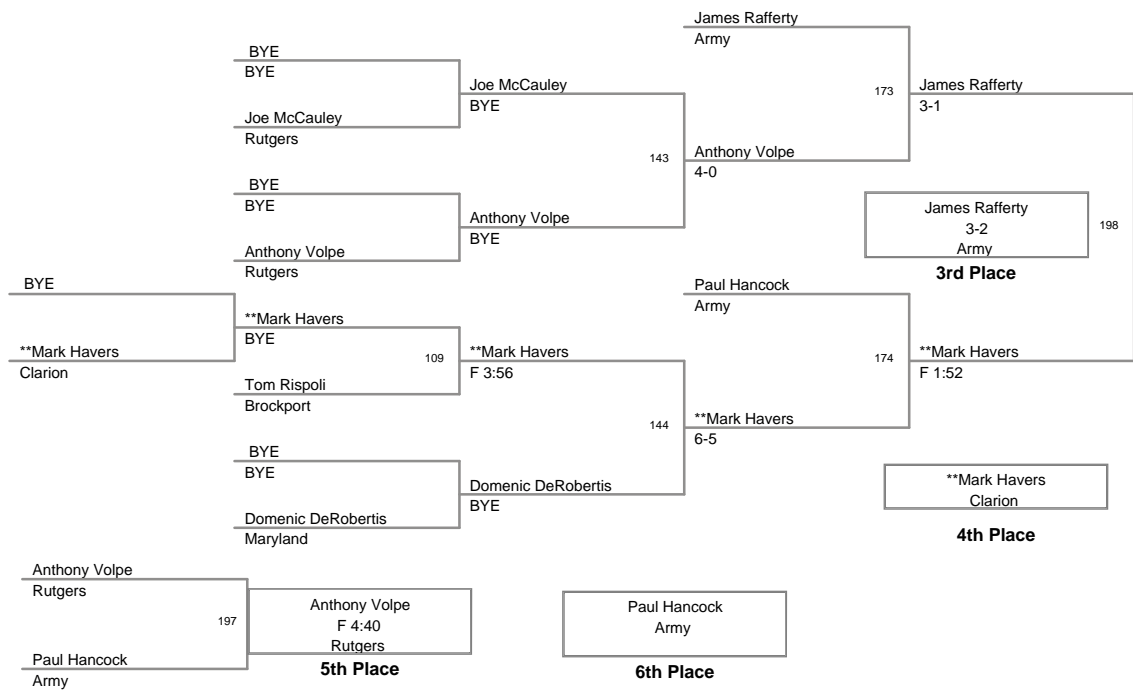

2011_Oklahoma_Gold
2011_Oklahoma_G Division

157 Lbs