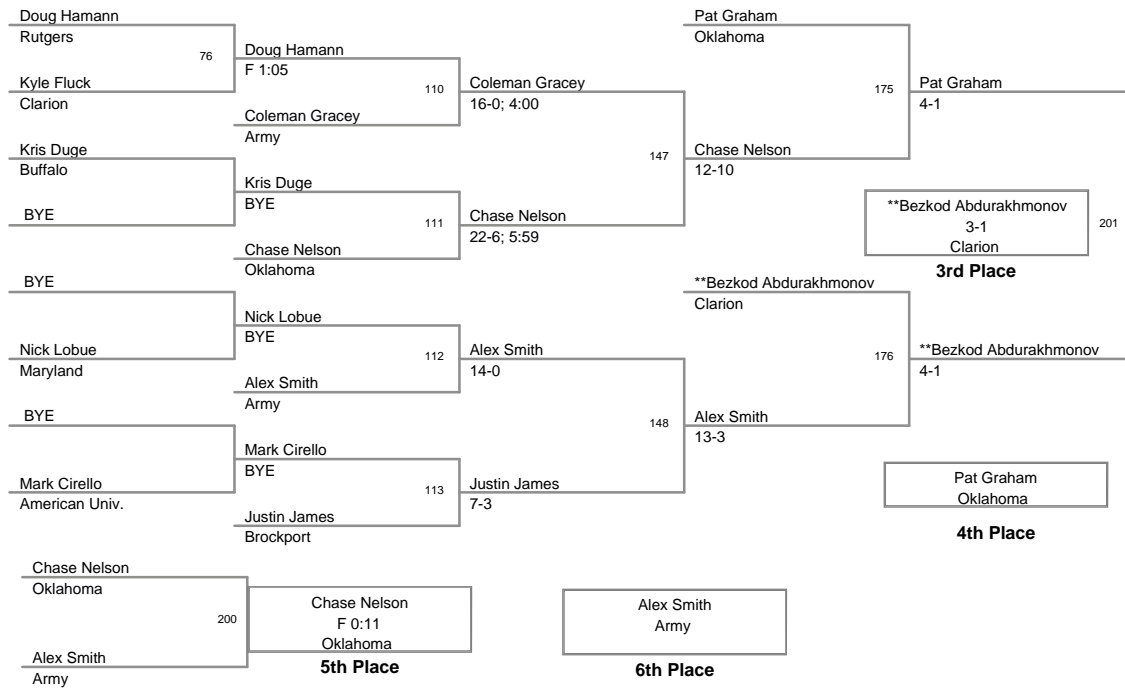

Plc	Points	Team	CH	CONS
1	182	Oklahoma	-	-
2	174.5	Maryland	-	-
3	163	Rutgers	-	-
4	125.5	Army	-	-
5	91	Clarion	-	-
6	65	American Univ.	-	-
7	36.5	Brockport	-	-
8	12	Buffalo	-	-

Aggregate Pin: 165 Chase Nelson - Oklahoma 2 falls in 1:28

MOW: 149 Lbs - Mario Mason, Rutgers  
 165 Lbs - Josh Asper, Maryland

2011\_Oklahoma\_Gold  
2011\_Oklahoma\_G Division

**125 Lbs**

2011\_Oklahoma\_Gold  
2011\_Oklahoma\_G Division

**133 Lbs**

2011\_Oklahoma\_Gold  
2011\_Oklahoma\_G Division

**149 Lbs**

2011\_Oklahoma\_Gold  
2011\_Oklahoma\_G Division

**157 Lbs**

2011\_Oklahoma\_Gold  
2011\_Oklahoma\_G Division

**165 Lbs**

2011\_Oklahoma\_Gold  
2011\_Oklahoma\_G Division

**174 Lbs**

2011\_Oklahoma\_Gold  
2011\_Oklahoma\_G Division