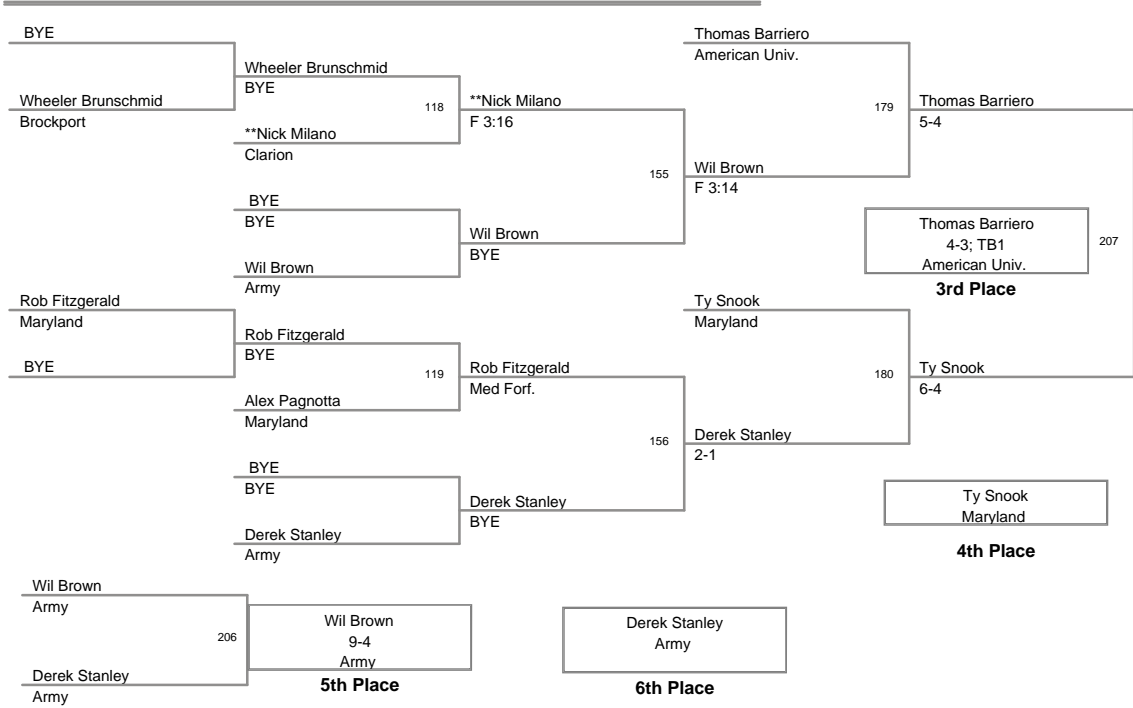

2011_Oklahoma_Gold
2011_Oklahoma_G Division

184 Lbs