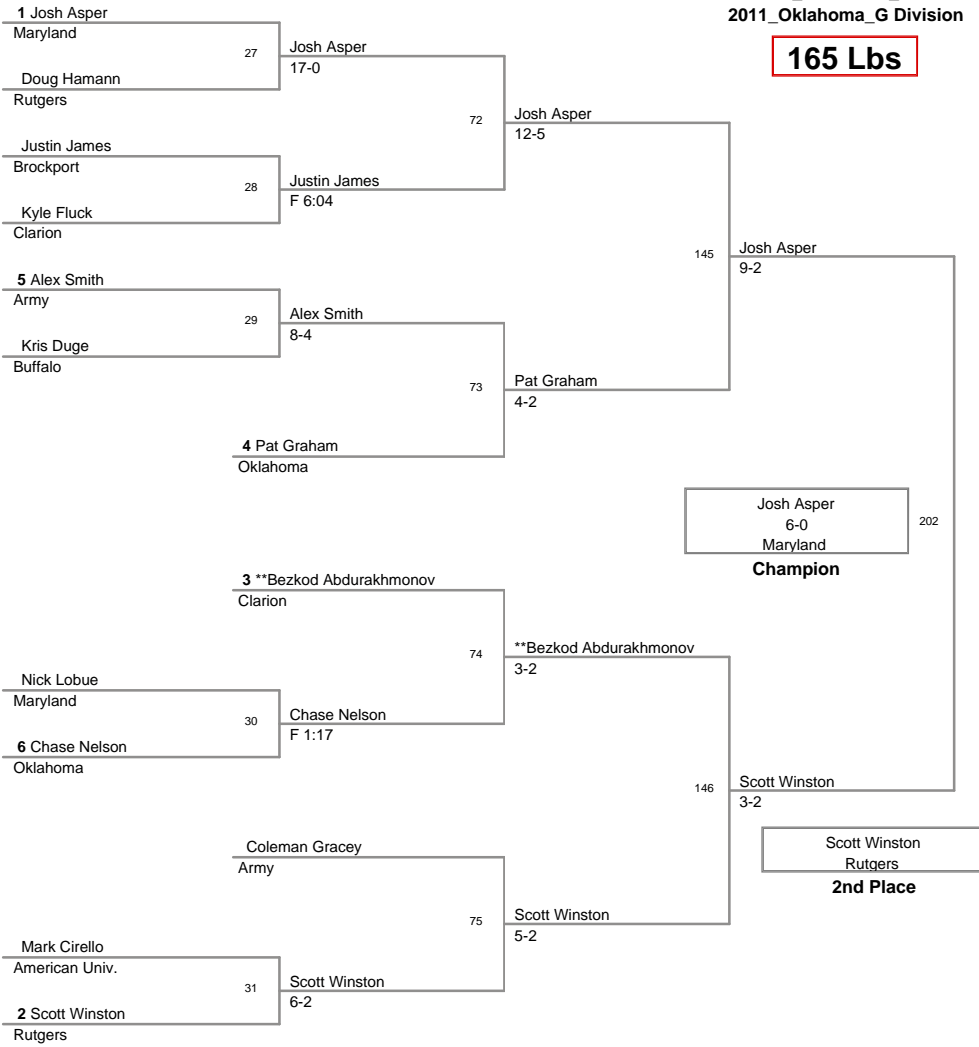

Plc	Points	Team	CH	CONS
1	182	Oklahoma	-	-
2	174.5	Maryland	-	-
3	163	Rutgers	-	-
4	125.5	Army	-	-
5	91	Clarion	-	-
6	65	American Univ.	-	-
7	36.5	Brockport	-	-
8	12	Buffalo	-	-

Aggregate Pin: 165 Chase Nelson - Oklahoma 2 falls in 1:28

MOW: 149 Lbs - Mario Mason, Rutgers  
 165 Lbs - Josh Asper, Maryland

2011\_Oklahoma\_Gold  
2011\_Oklahoma\_G Division

**125 Lbs**

2011\_Oklahoma\_Gold  
2011\_Oklahoma\_G Division

**133 Lbs**

2011\_Oklahoma\_Gold  
2011\_Oklahoma\_G Division

**149 Lbs**

2011\_Oklahoma\_Gold  
2011\_Oklahoma\_G Division

**157 Lbs**

2011\_Oklahoma\_Gold  
2011\_Oklahoma\_G Division

**165 Lbs**

2011\_Oklahoma\_Gold  
2011\_Oklahoma\_G Division

**174 Lbs**

2011\_Oklahoma\_Gold  
2011\_Oklahoma\_G Division

**184 Lbs**

2011\_Oklahoma\_Gold  
2011\_Oklahoma\_G Division

**197 Lbs**

2011\_Oklahoma\_Gold  
2011\_Oklahoma\_G Division

**285 Lbs**