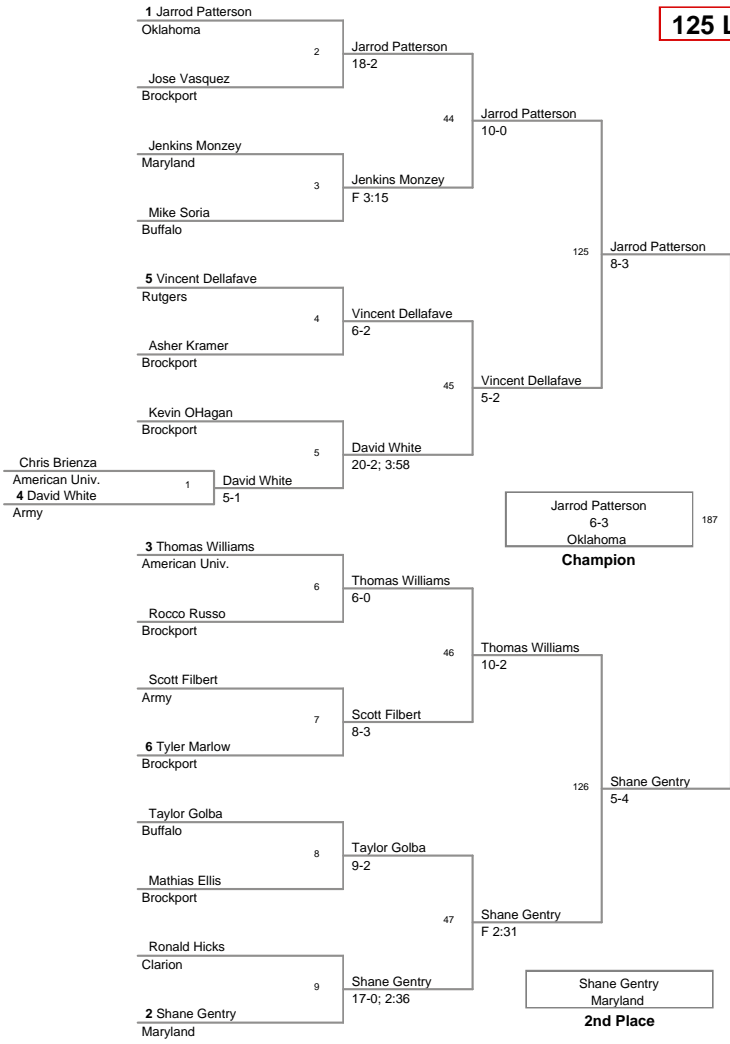

Plc	Points	Team	CH	CONS
1	182	Oklahoma	-	-
2	174.5	Maryland	-	-
3	163	Rutgers	-	-
4	125.5	Army	-	-
5	91	Clarion	-	-
6	65	American Univ.	-	-
7	36.5	Brockport	-	-
8	12	Buffalo	-	-

Aggregate Pin: 165 Chase Nelson - Oklahoma 2 falls in 1:28

MOW: 149 Lbs - Mario Mason, Rutgers  
 165 Lbs - Josh Asper, Maryland

2011\_Oklahoma\_Gold  
2011\_Oklahoma\_G Division

**125 Lbs**

2011\_Oklahoma\_Gold  
2011\_Oklahoma\_G Division

**133 Lbs**

2011\_Oklahoma\_Gold  
2011\_Oklahoma\_G Division