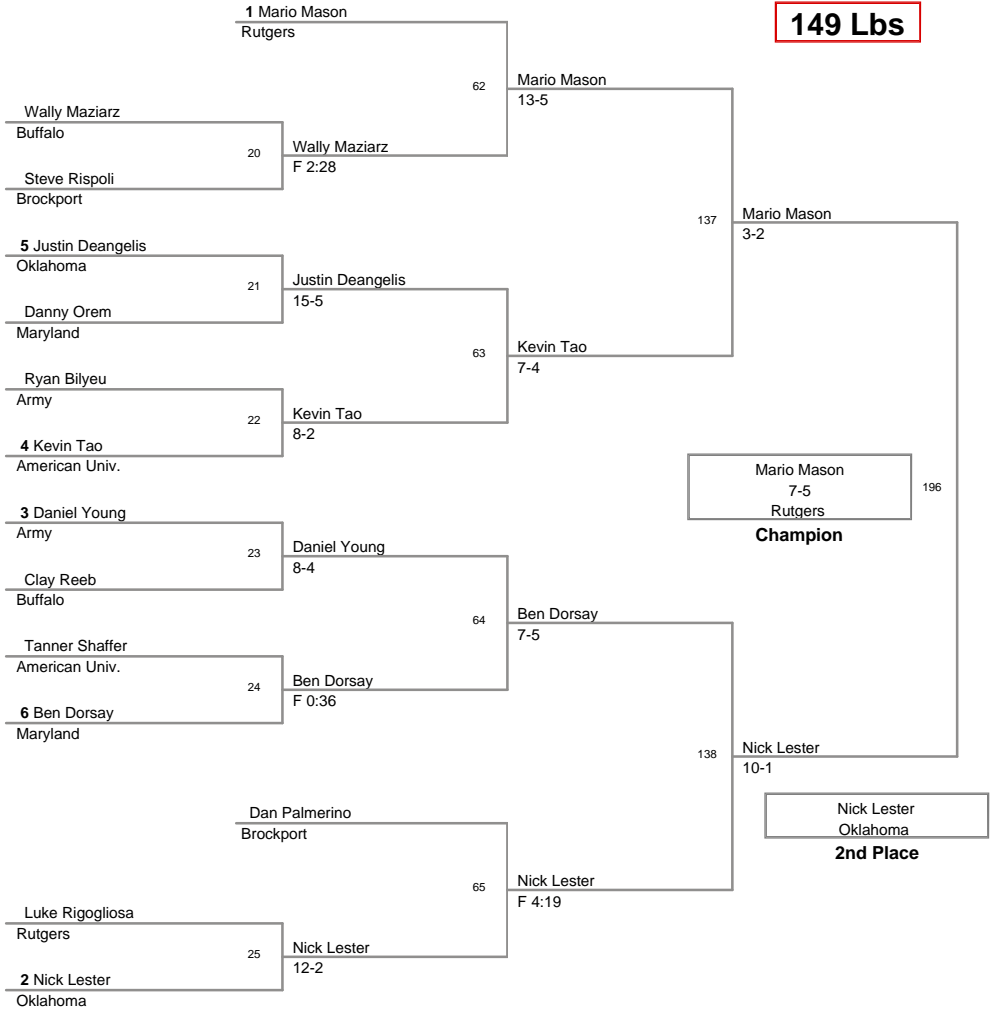

Plc	Points	Team	CH	CONS
1	182	Oklahoma	-	-
2	174.5	Maryland	-	-
3	163	Rutgers	-	-
4	125.5	Army	-	-
5	91	Clarion	-	-
6	65	American Univ.	-	-
7	36.5	Brockport	-	-
8	12	Buffalo	-	-

Aggregate Pin: 165 Chase Nelson - Oklahoma 2 falls in 1:28

MOW: 149 Lbs - Mario Mason, Rutgers  
 165 Lbs - Josh Asper, Maryland

2011\_Oklahoma\_Gold  
2011\_Oklahoma\_G Division

**125 Lbs**

2011\_Oklahoma\_Gold  
2011\_Oklahoma\_G Division

**133 Lbs**

2011\_Oklahoma\_Gold  
2011\_Oklahoma\_G Division

**149 Lbs**

2011\_Oklahoma\_Gold  
2011\_Oklahoma\_G Division

**157 Lbs**

2011\_Oklahoma\_Gold  
2011\_Oklahoma\_G Division

**165 Lbs**

2011\_Oklahoma\_Gold  
2011\_Oklahoma\_G Division

**174 Lbs**

2011\_Oklahoma\_Gold  
2011\_Oklahoma\_G Division

**184 Lbs**

2011\_Oklahoma\_Gold  
2011\_Oklahoma\_G Division

**197 Lbs**

2011\_Oklahoma\_Gold  
2011\_Oklahoma\_G Division

**285 Lbs**