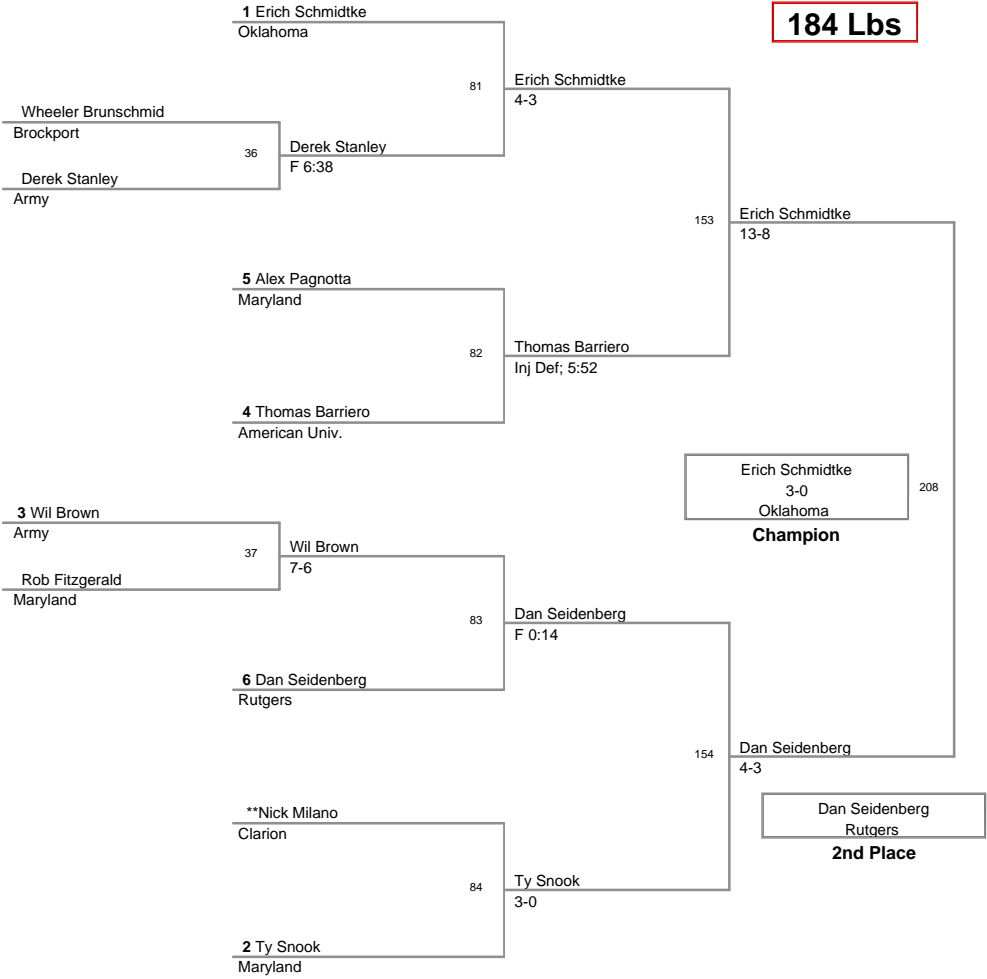

Plc	Points	Team	CH	CONS
1	182	Oklahoma	-	-
2	174.5	Maryland	-	-
3	163	Rutgers	-	-
4	125.5	Army	-	-
5	91	Clarion	-	-
6	65	American Univ.	-	-
7	36.5	Brockport	-	-
8	12	Buffalo	-	-

Aggregate Pin: 165 Chase Nelson - Oklahoma 2 falls in 1:28

MOW: 149 Lbs - Mario Mason, Rutgers  
 165 Lbs - Josh Asper, Maryland

2011\_Oklahoma\_Gold  
2011\_Oklahoma\_G Division

**125 Lbs**

2011\_Oklahoma\_Gold  
2011\_Oklahoma\_G Division

**133 Lbs**

2011\_Oklahoma\_Gold  
2011\_Oklahoma\_G Division

**149 Lbs**

2011\_Oklahoma\_Gold  
2011\_Oklahoma\_G Division

**157 Lbs**

2011\_Oklahoma\_Gold  
2011\_Oklahoma\_G Division

**165 Lbs**

2011\_Oklahoma\_Gold  
2011\_Oklahoma\_G Division

**174 Lbs**

2011\_Oklahoma\_Gold  
2011\_Oklahoma\_G Division

**184 Lbs**

2011\_Oklahoma\_Gold  
2011\_Oklahoma\_G Division

**197 Lbs**

2011\_Oklahoma\_Gold  
2011\_Oklahoma\_G Division

**285 Lbs**