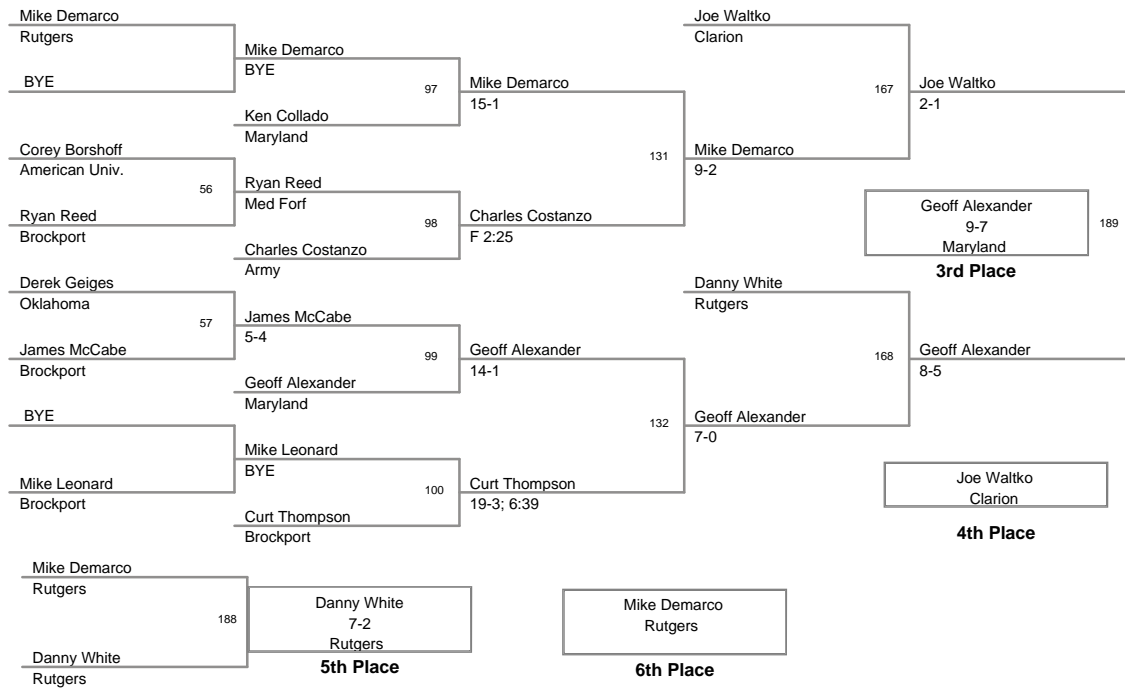

Plc	Points	Team	CH	CONS
1	182	Oklahoma	-	-
2	174.5	Maryland	-	-
3	163	Rutgers	-	-
4	125.5	Army	-	-
5	91	Clarion	-	-
6	65	American Univ.	-	-
7	36.5	Brockport	-	-
8	12	Buffalo	-	-

Aggregate Pin: 165 Chase Nelson - Oklahoma 2 falls in 1:28

MOW: 149 Lbs - Mario Mason, Rutgers  
 165 Lbs - Josh Asper, Maryland

2011\_Oklahoma\_Gold  
2011\_Oklahoma\_G Division

**125 Lbs**

2011\_Oklahoma\_Gold  
2011\_Oklahoma\_G Division

**133 Lbs**

2011\_Oklahoma\_Gold  
2011\_Oklahoma\_G Division