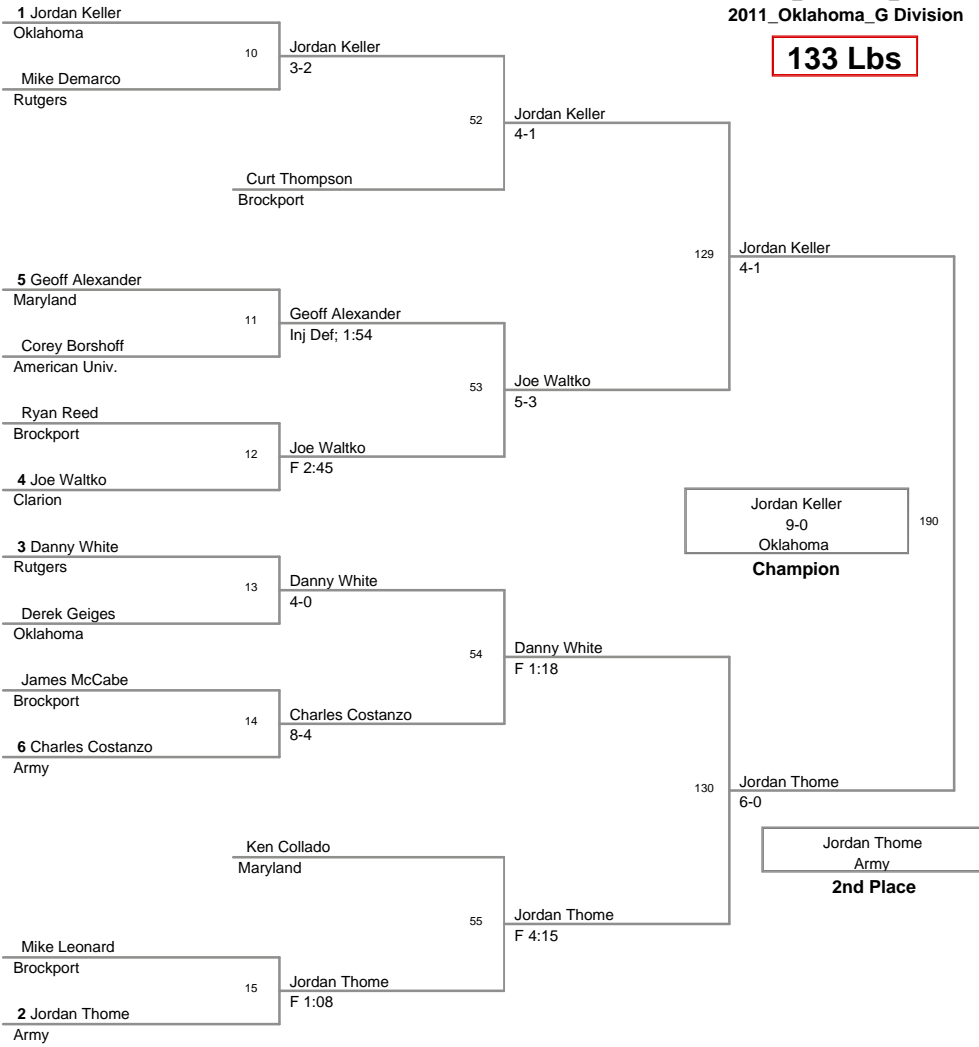

Plc	Points	Team	CH	CONS
1	182	Oklahoma	-	-
2	174.5	Maryland	-	-
3	163	Rutgers	-	-
4	125.5	Army	-	-
5	91	Clarion	-	-
6	65	American Univ.	-	-
7	36.5	Brockport	-	-
8	12	Buffalo	-	-

Aggregate Pin: 165 Chase Nelson - Oklahoma 2 falls in 1:28

MOW: 149 Lbs - Mario Mason, Rutgers  
 165 Lbs - Josh Asper, Maryland

2011\_Oklahoma\_Gold  
2011\_Oklahoma\_G Division

**125 Lbs**

2011\_Oklahoma\_Gold  
2011\_Oklahoma\_G Division

**133 Lbs**

2011\_Oklahoma\_Gold  
2011\_Oklahoma\_G Division

**149 Lbs**

2011\_Oklahoma\_Gold  
2011\_Oklahoma\_G Division

**157 Lbs**

2011\_Oklahoma\_Gold  
2011\_Oklahoma\_G Division

**165 Lbs**

2011\_Oklahoma\_Gold  
2011\_Oklahoma\_G Division

**174 Lbs**

2011\_Oklahoma\_Gold  
2011\_Oklahoma\_G Division

**184 Lbs**

2011\_Oklahoma\_Gold  
2011\_Oklahoma\_G Division

**197 Lbs**

2011\_Oklahoma\_Gold  
2011\_Oklahoma\_G Division

**285 Lbs**