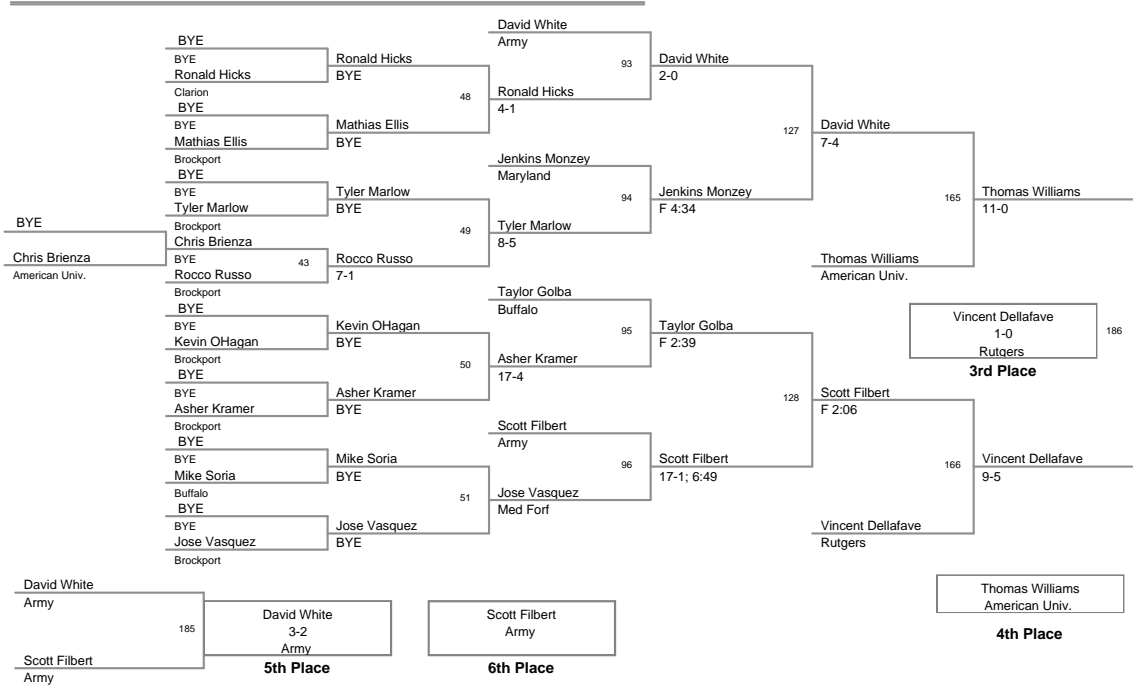

Plc	Points	Team	CH	CONS
1	182	Oklahoma	-	-
2	174.5	Maryland	-	-
3	163	Rutgers	-	-
4	125.5	Army	-	-
5	91	Clarion	-	-
6	65	American Univ.	-	-
7	36.5	Brockport	-	-
8	12	Buffalo	-	-

Aggregate Pin: 165 Chase Nelson - Oklahoma 2 falls in 1:28

MOW: 149 Lbs - Mario Mason, Rutgers  
 165 Lbs - Josh Asper, Maryland

2011\_Oklahoma\_Gold  
2011\_Oklahoma\_G Division

**125 Lbs**

2011\_Oklahoma\_Gold  
2011\_Oklahoma\_G Division

**133 Lbs**

2011\_Oklahoma\_Gold  
2011\_Oklahoma\_G Division