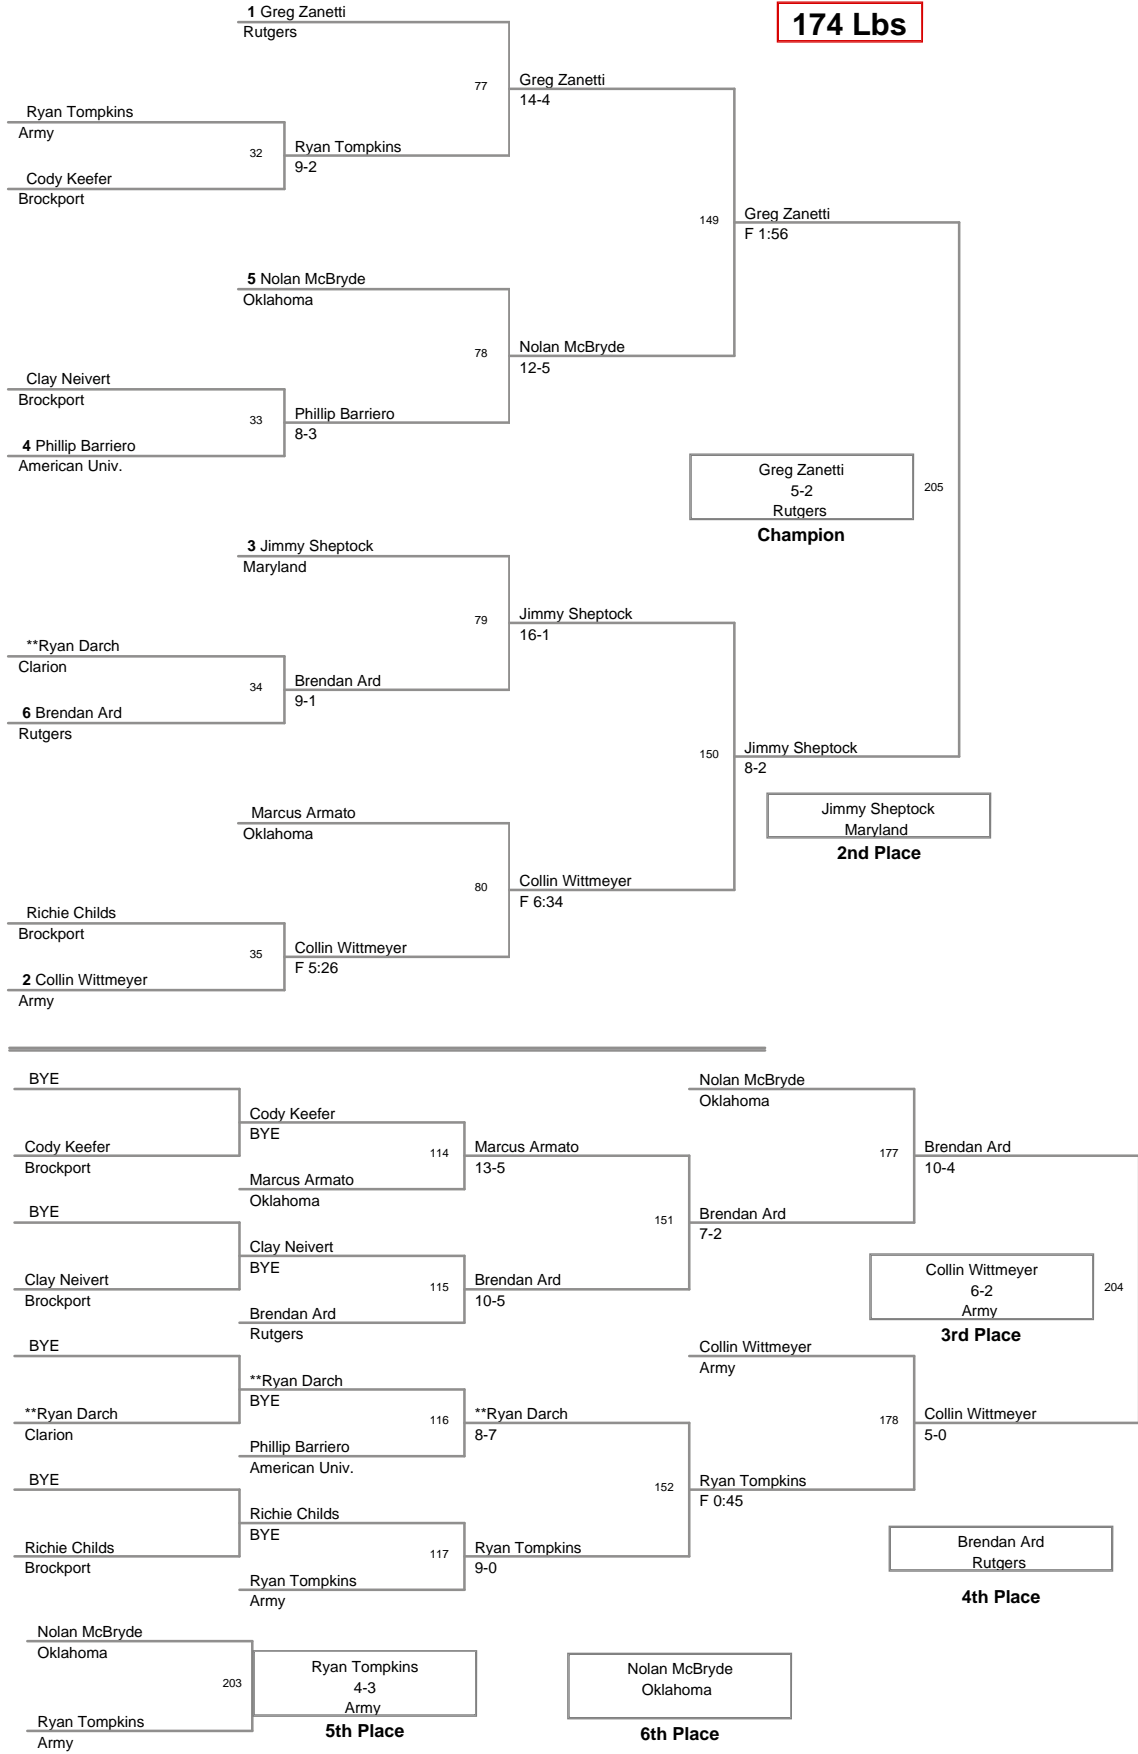

Plc	Points	Team	CH	CONS
1	182	Oklahoma	-	-
2	174.5	Maryland	-	-
3	163	Rutgers	-	-
4	125.5	Army	-	-
5	91	Clarion	-	-
6	65	American Univ.	-	-
7	36.5	Brockport	-	-
8	12	Buffalo	-	-

Aggregate Pin: 165 Chase Nelson - Oklahoma 2 falls in 1:28

MOW: 149 Lbs - Mario Mason, Rutgers  
 165 Lbs - Josh Asper, Maryland

2011\_Oklahoma\_Gold  
2011\_Oklahoma\_G Division

**125 Lbs**

2011\_Oklahoma\_Gold  
2011\_Oklahoma\_G Division

**133 Lbs**

2011\_Oklahoma\_Gold  
2011\_Oklahoma\_G Division

**149 Lbs**

2011\_Oklahoma\_Gold  
2011\_Oklahoma\_G Division

**157 Lbs**

2011\_Oklahoma\_Gold  
2011\_Oklahoma\_G Division

**165 Lbs**

2011\_Oklahoma\_Gold  
2011\_Oklahoma\_G Division

**174 Lbs**

2011\_Oklahoma\_Gold  
2011\_Oklahoma\_G Division