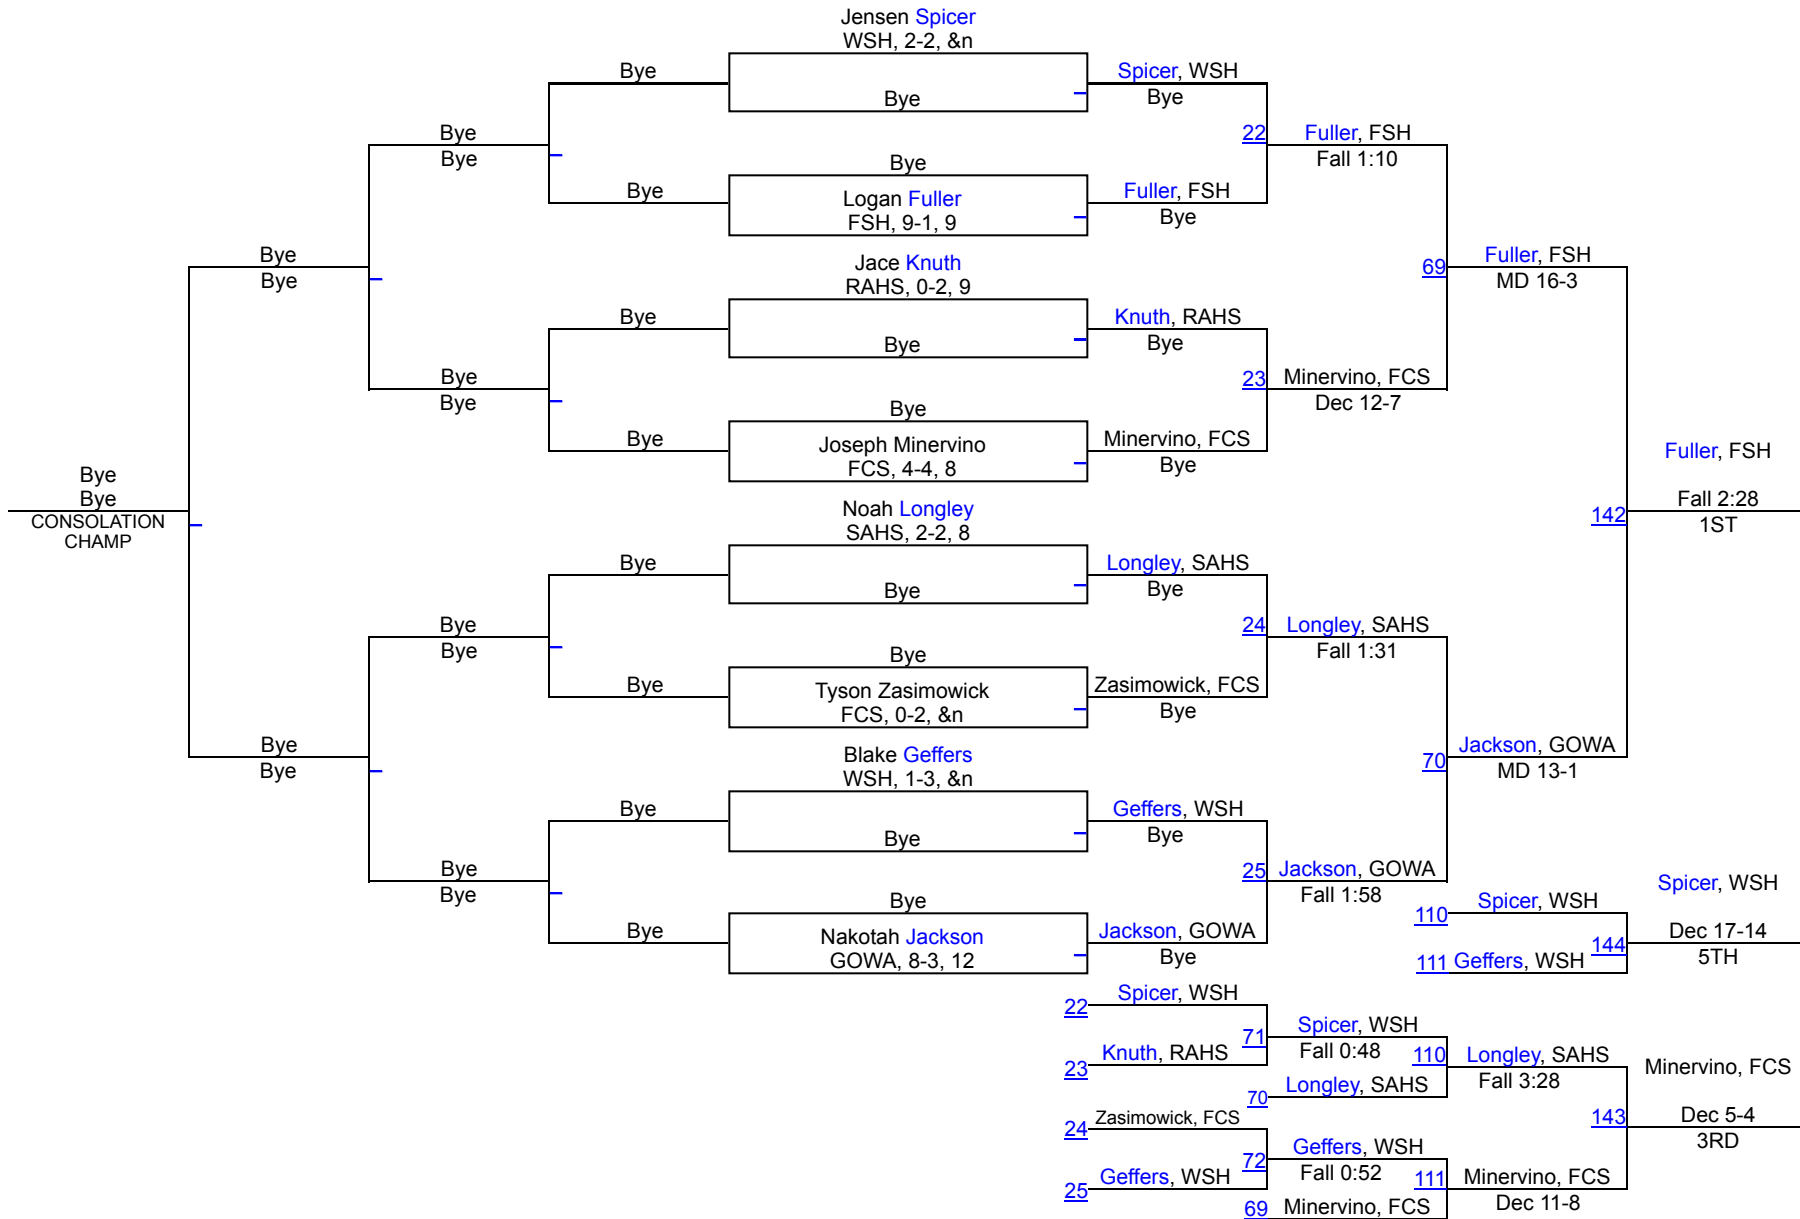

Portville Invitational Wrestling Tournament

February 16, 2023 @ Portville

Team Scores		
1	Portville Sr HS	252.0
2	Frewsburg Sr HS	168.5
3	Wellsville Sr HS	154.0
4	Gowanda	132.0
5	Avoca-Hammondsport Sr HS	129.0
6	Salamanca HS	123.0
7	Alfred Almond Sr HS	102.0
8	Franklinville	94.0
9	Randolph HS	90.0
10	Campbell-Savona Sr HS	37.0
11	Cameron Co Hs	16.0

2023 Portville Varsity Tournament

2023 Portville Varsity Tournament

2023 Portville Varsity Tournament

116

2023 Portville Varsity Tournament

2023 Portville Varsity Tournament

131

2023 Portville Varsity Tournament

138

2023 Portville Varsity Tournament

145

2023 Portville Varsity Tournament

152

2023 Portville Varsity Tournament

160

2023 Portville Varsity Tournament

170

2023 Portville Varsity Tournament

190

2023 Portville Varsity Tournament

215

2023 Portville Varsity Tournament

285