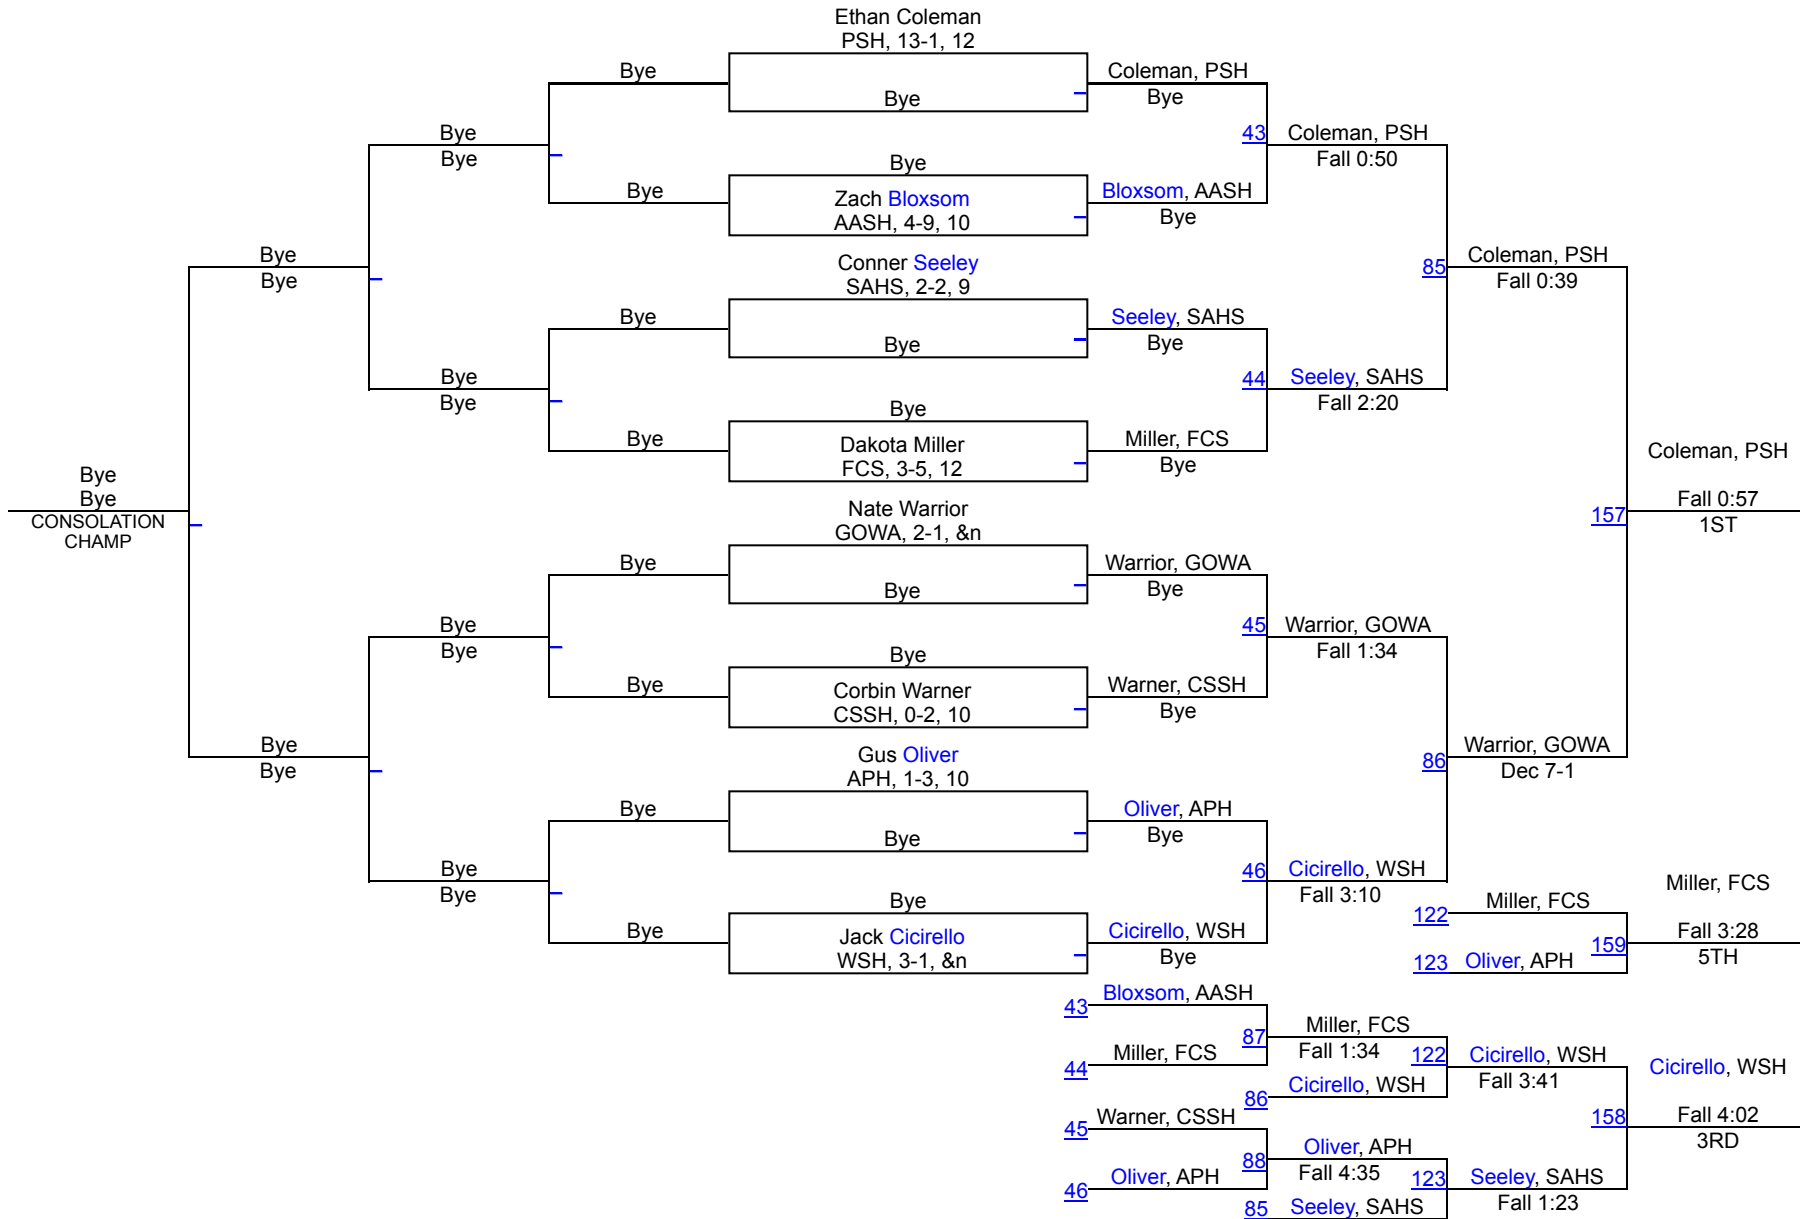

Portville Invitational Wrestling Tournament

February 16, 2023 @ Portville

Team Scores		
1	Portville Sr HS	252.0
2	Frewsburg Sr HS	168.5
3	Wellsville Sr HS	154.0
4	Gowanda	132.0
5	Avoca-Hammondsport Sr HS	129.0
6	Salamanca HS	123.0
7	Alfred Almond Sr HS	102.0
8	Franklinville	94.0
9	Randolph HS	90.0
10	Campbell-Savona Sr HS	37.0
11	Cameron Co Hs	16.0

2023 Portville Varsity Tournament

2023 Portville Varsity Tournament

2023 Portville Varsity Tournament

116

2023 Portville Varsity Tournament

2023 Portville Varsity Tournament

131

2023 Portville Varsity Tournament

138

2023 Portville Varsity Tournament

145

2023 Portville Varsity Tournament

152

2023 Portville Varsity Tournament

160

2023 Portville Varsity Tournament

170

2023 Portville Varsity Tournament

190

2023 Portville Varsity Tournament

215

2023 Portville Varsity Tournament

285