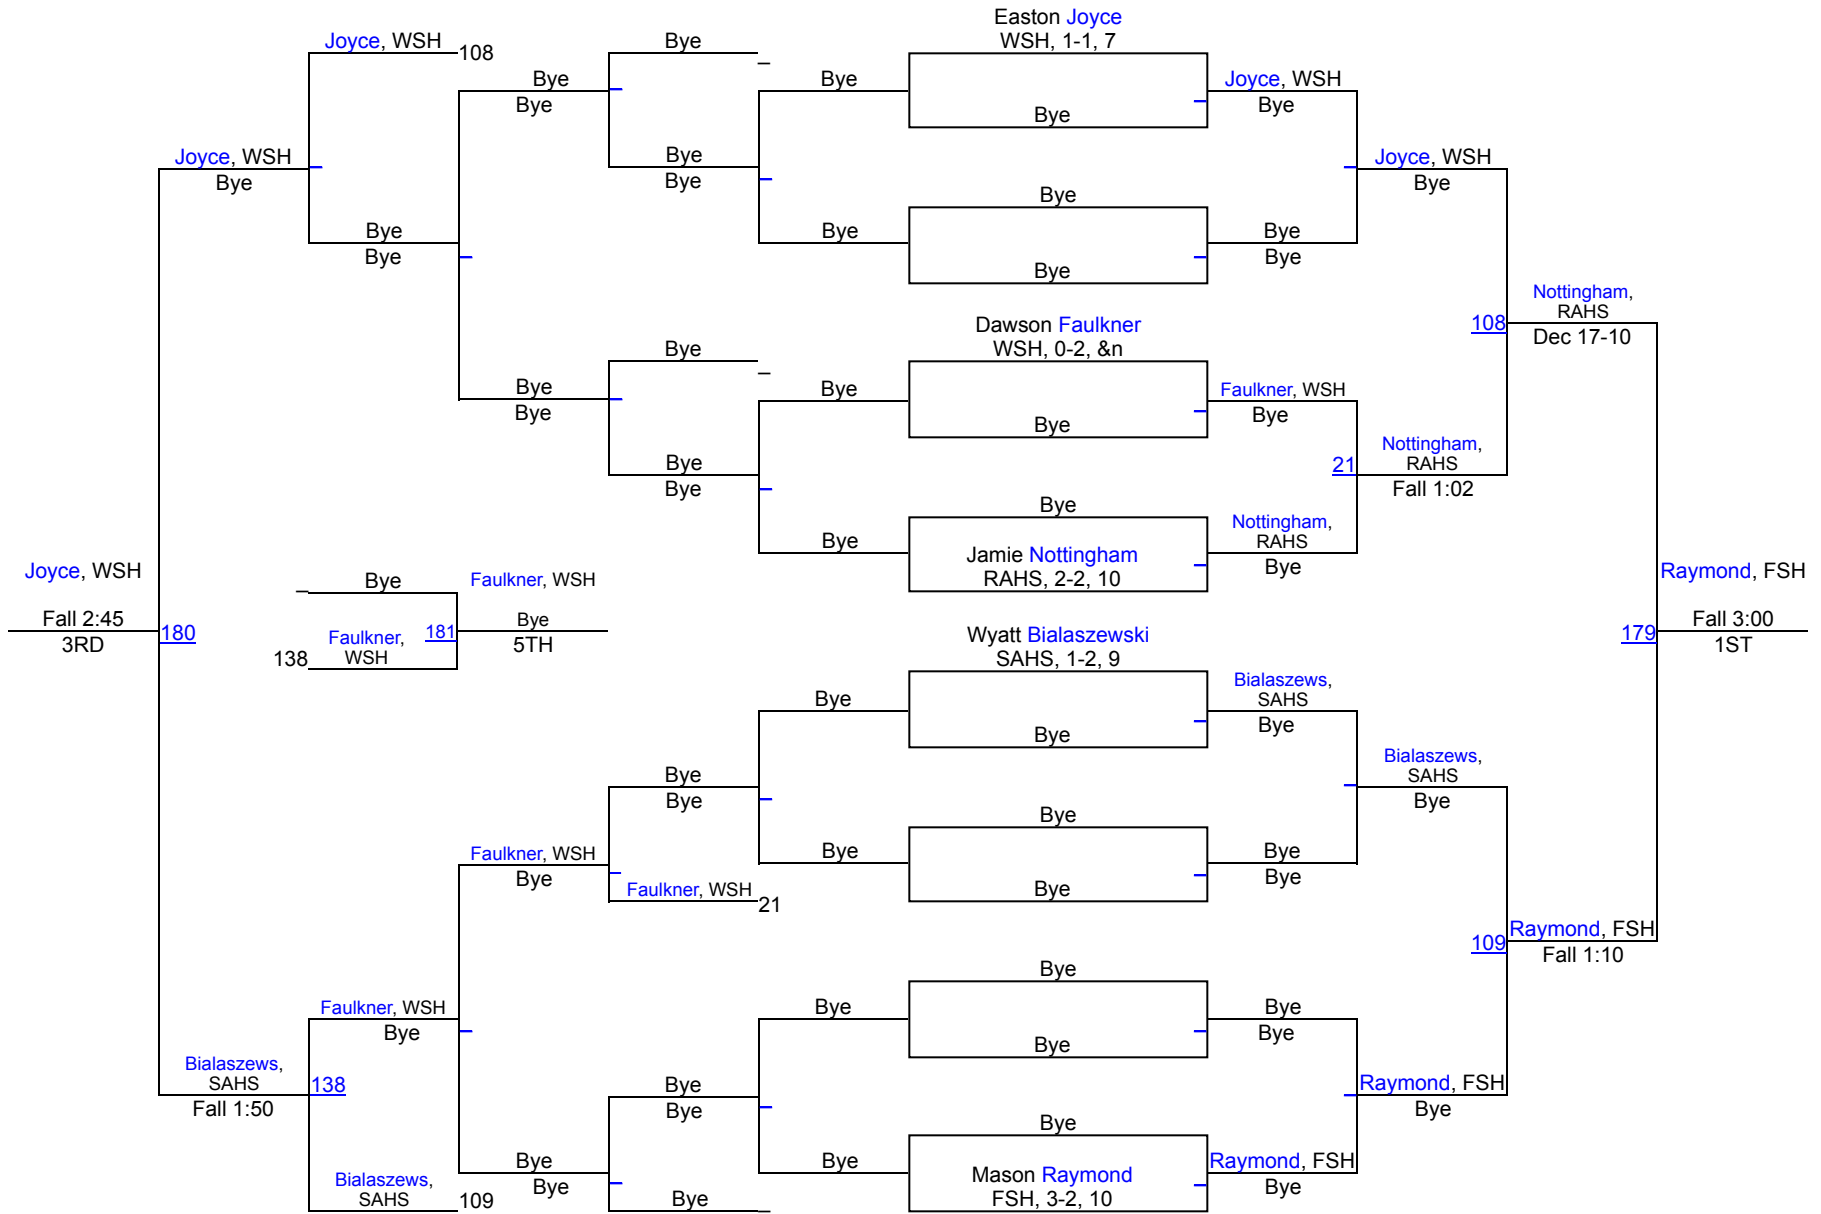

Portville Invitational Wrestling Tournament

February 16, 2023 @ Portville

Team Scores		
1	Portville Sr HS	252.0
2	Frewsburg Sr HS	168.5
3	Wellsville Sr HS	154.0
4	Gowanda	132.0
5	Avoca-Hammondsport Sr HS	129.0
6	Salamanca HS	123.0
7	Alfred Almond Sr HS	102.0
8	Franklinville	94.0
9	Randolph HS	90.0
10	Campbell-Savona Sr HS	37.0
11	Cameron Co Hs	16.0

2023 Portville Varsity Tournament

2023 Portville Varsity Tournament

2023 Portville Varsity Tournament

116

2023 Portville Varsity Tournament

2023 Portville Varsity Tournament

131

2023 Portville Varsity Tournament

138

2023 Portville Varsity Tournament

145

2023 Portville Varsity Tournament

152

2023 Portville Varsity Tournament

160

2023 Portville Varsity Tournament