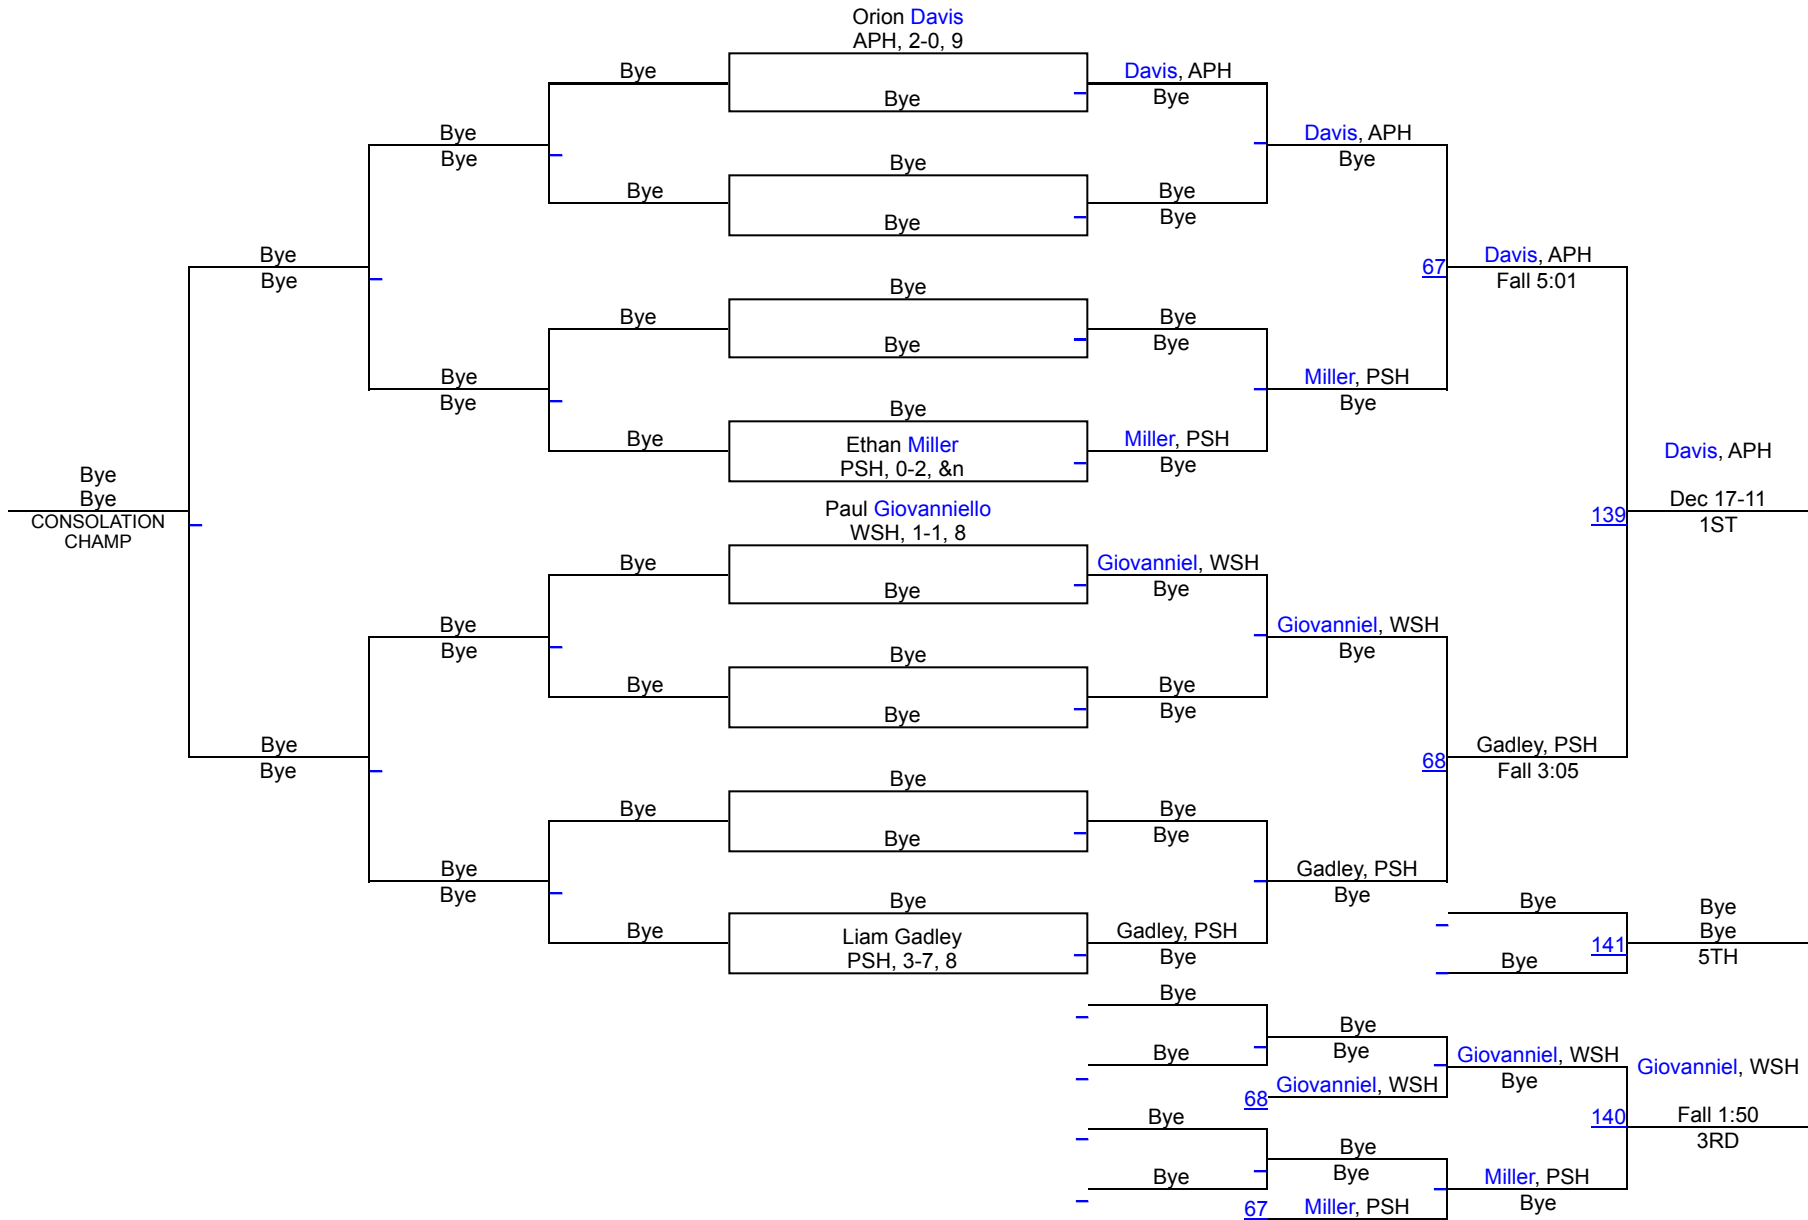

Portville Invitational Wrestling Tournament

February 16, 2023 @ Portville

Team Scores		
1	Portville Sr HS	252.0
2	Frewsburg Sr HS	168.5
3	Wellsville Sr HS	154.0
4	Gowanda	132.0
5	Avoca-Hammondsport Sr HS	129.0
6	Salamanca HS	123.0
7	Alfred Almond Sr HS	102.0
8	Franklinville	94.0
9	Randolph HS	90.0
10	Campbell-Savona Sr HS	37.0
11	Cameron Co Hs	16.0

2023 Portville Varsity Tournament

2023 Portville Varsity Tournament

2023 Portville Varsity Tournament

116

2023 Portville Varsity Tournament

2023 Portville Varsity Tournament

131

2023 Portville Varsity Tournament

138

2023 Portville Varsity Tournament

145

2023 Portville Varsity Tournament

152

2023 Portville Varsity Tournament

160

2023 Portville Varsity Tournament