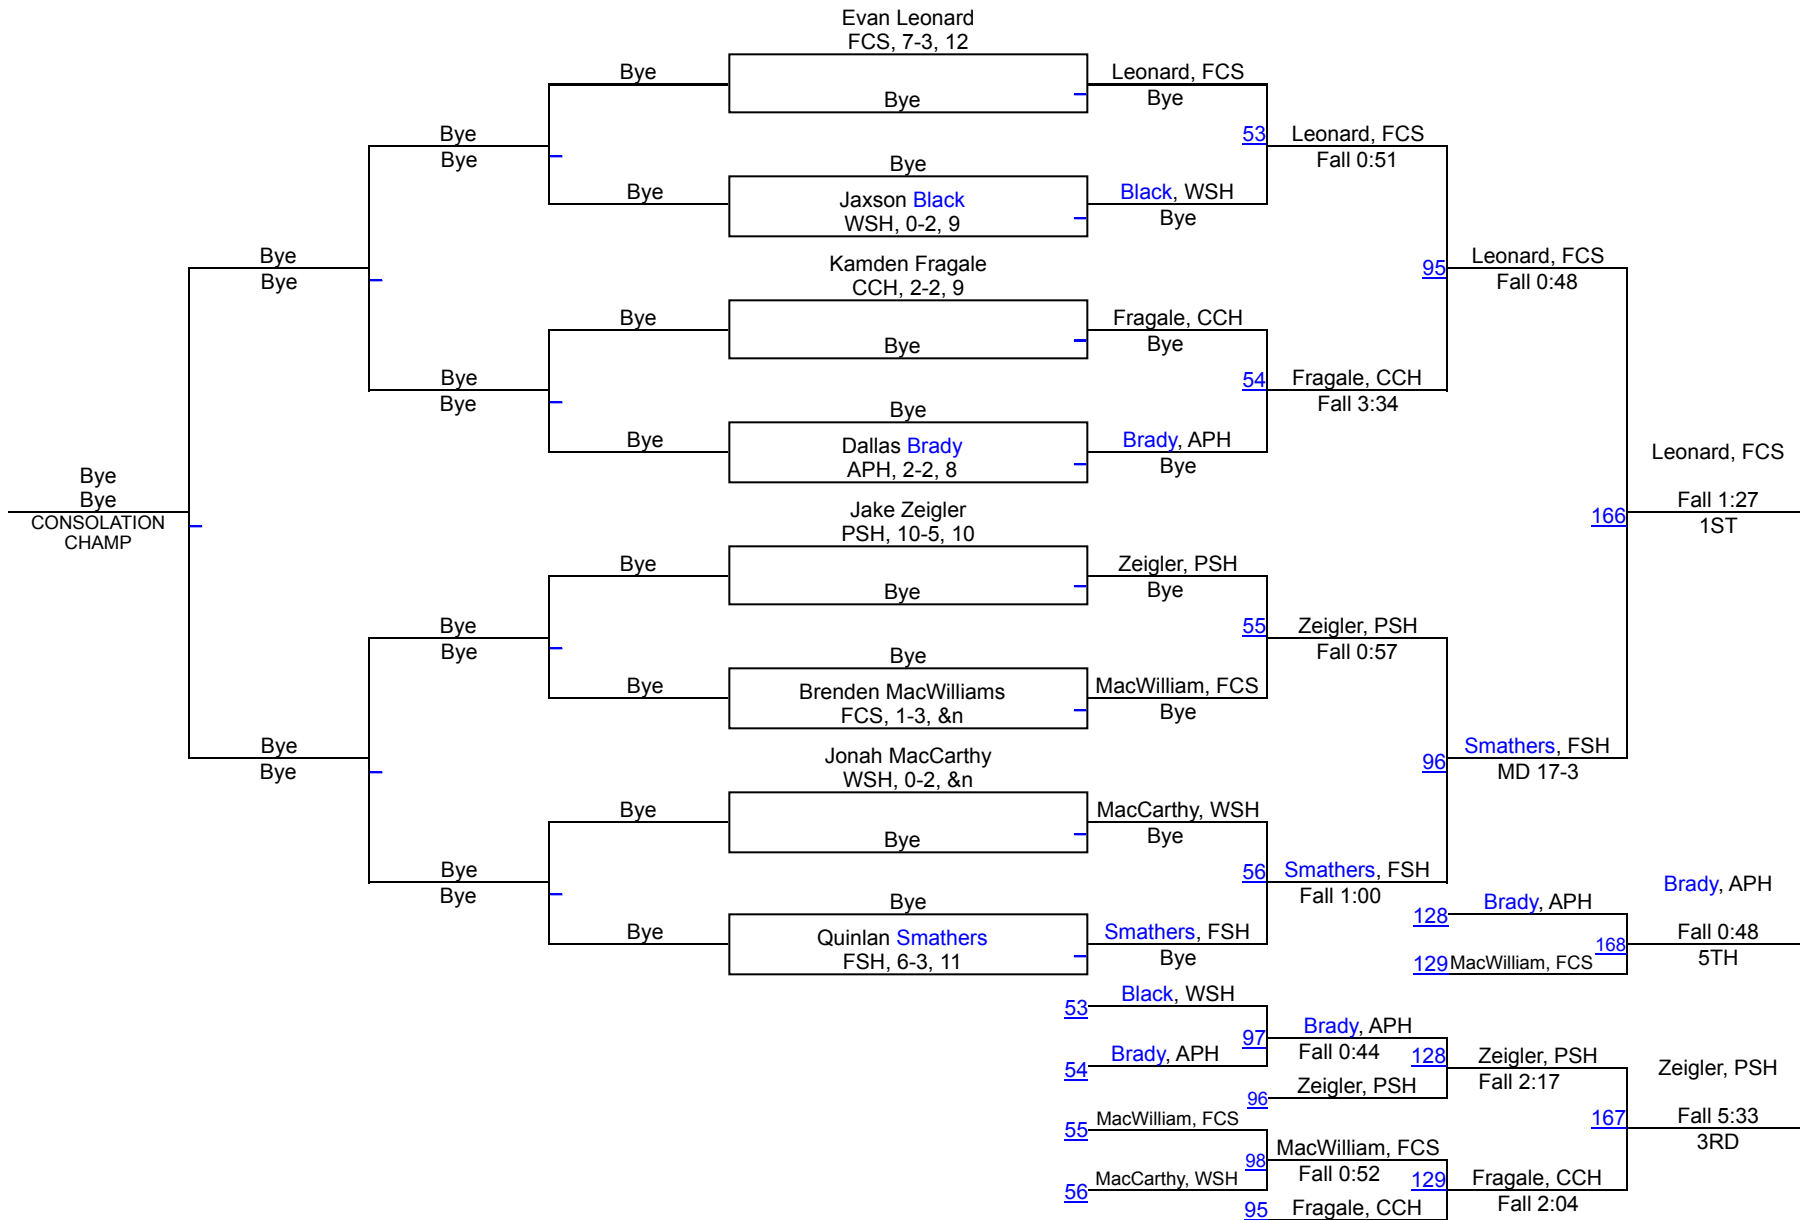

Portville Invitational Wrestling Tournament

February 16, 2023 @ Portville

Team Scores		
1	Portville Sr HS	252.0
2	Frewsburg Sr HS	168.5
3	Wellsville Sr HS	154.0
4	Gowanda	132.0
5	Avoca-Hammondsport Sr HS	129.0
6	Salamanca HS	123.0
7	Alfred Almond Sr HS	102.0
8	Franklinville	94.0
9	Randolph HS	90.0
10	Campbell-Savona Sr HS	37.0
11	Cameron Co Hs	16.0

2023 Portville Varsity Tournament

2023 Portville Varsity Tournament

2023 Portville Varsity Tournament

116

2023 Portville Varsity Tournament

2023 Portville Varsity Tournament

131

2023 Portville Varsity Tournament

138

2023 Portville Varsity Tournament

145

2023 Portville Varsity Tournament

152

2023 Portville Varsity Tournament

160

2023 Portville Varsity Tournament

170

2023 Portville Varsity Tournament

190

2023 Portville Varsity Tournament

215

2023 Portville Varsity Tournament

285