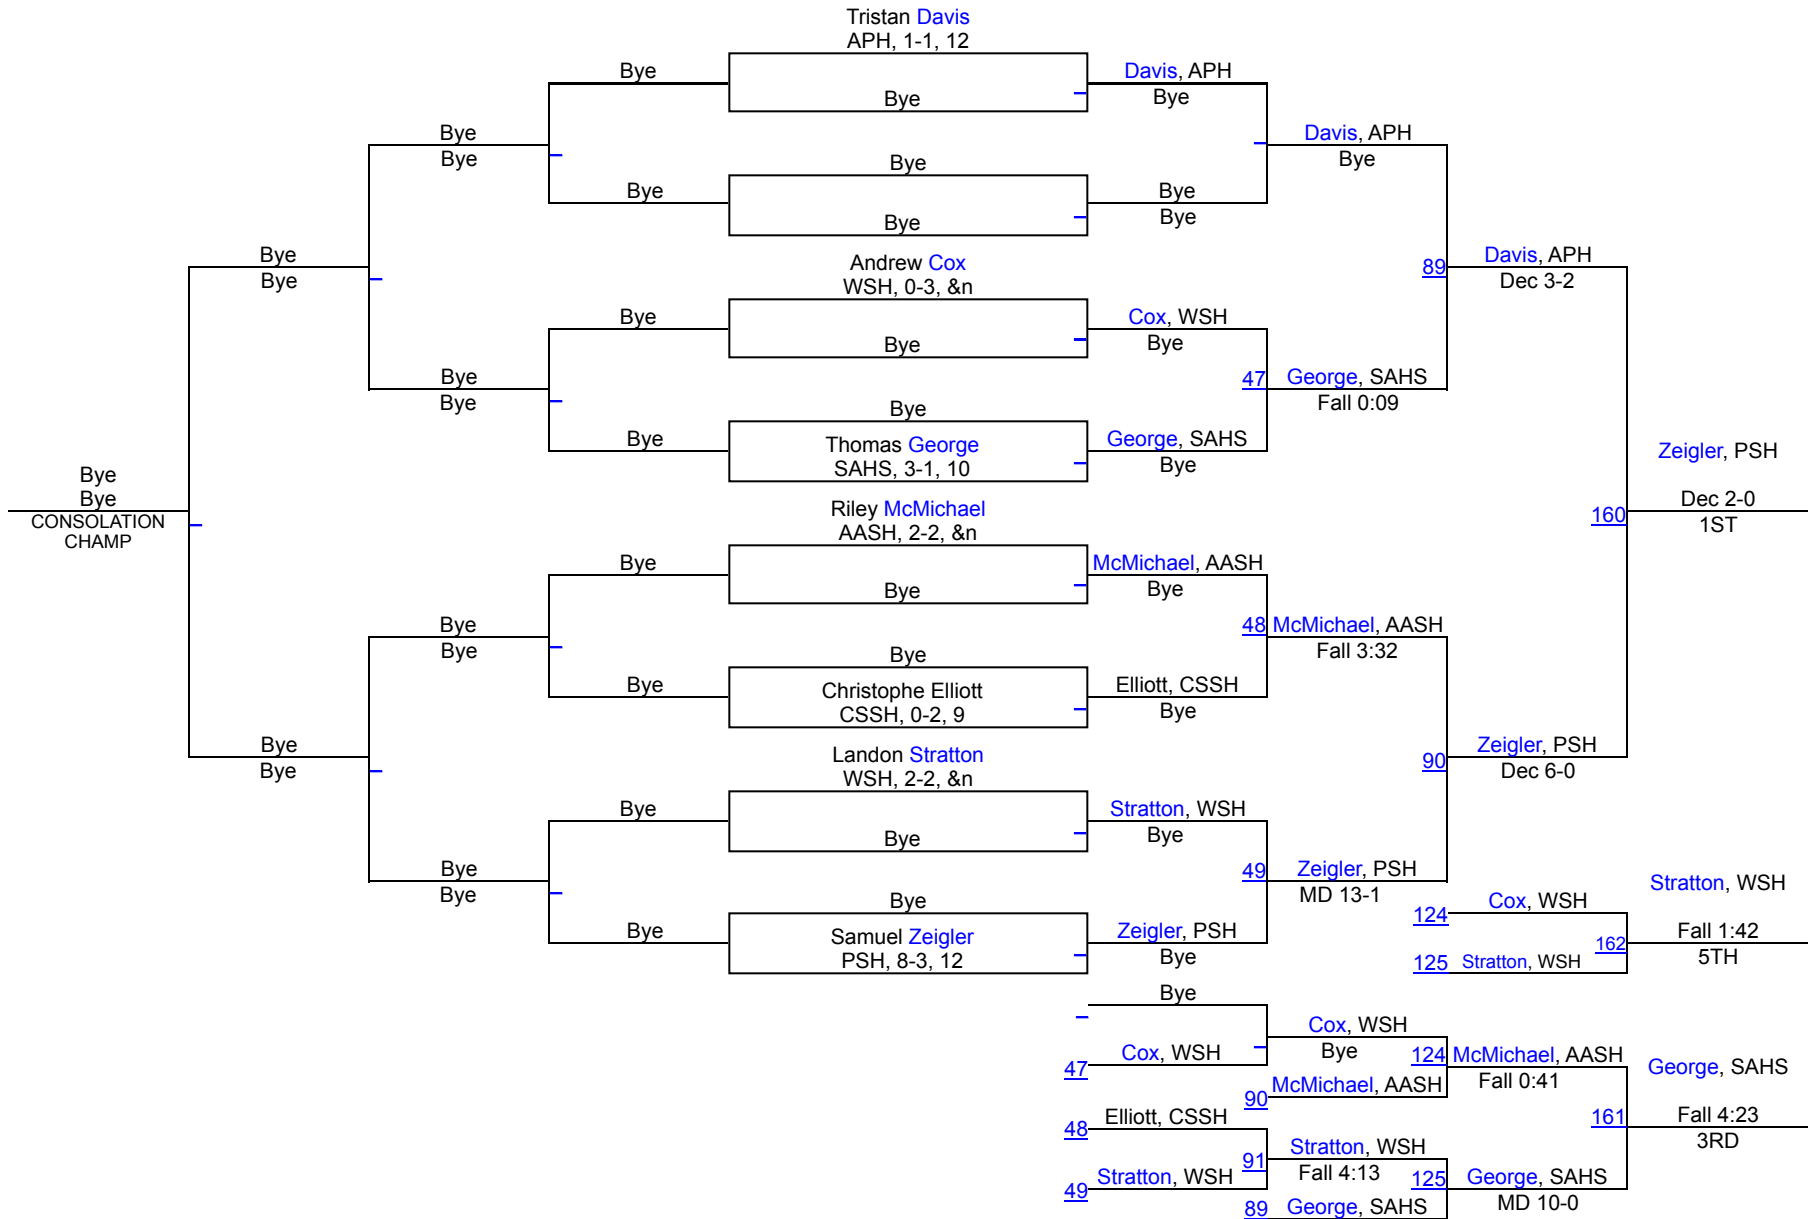

Portville Invitational Wrestling Tournament

February 16, 2023 @ Portville

Team Scores		
1	Portville Sr HS	252.0
2	Frewsburg Sr HS	168.5
3	Wellsville Sr HS	154.0
4	Gowanda	132.0
5	Avoca-Hammondsport Sr HS	129.0
6	Salamanca HS	123.0
7	Alfred Almond Sr HS	102.0
8	Franklinville	94.0
9	Randolph HS	90.0
10	Campbell-Savona Sr HS	37.0
11	Cameron Co Hs	16.0

2023 Portville Varsity Tournament

2023 Portville Varsity Tournament

2023 Portville Varsity Tournament

116

2023 Portville Varsity Tournament

2023 Portville Varsity Tournament

131

2023 Portville Varsity Tournament

138

2023 Portville Varsity Tournament

145

2023 Portville Varsity Tournament

152

2023 Portville Varsity Tournament

160

2023 Portville Varsity Tournament

170

2023 Portville Varsity Tournament

190

2023 Portville Varsity Tournament

215

2023 Portville Varsity Tournament

285