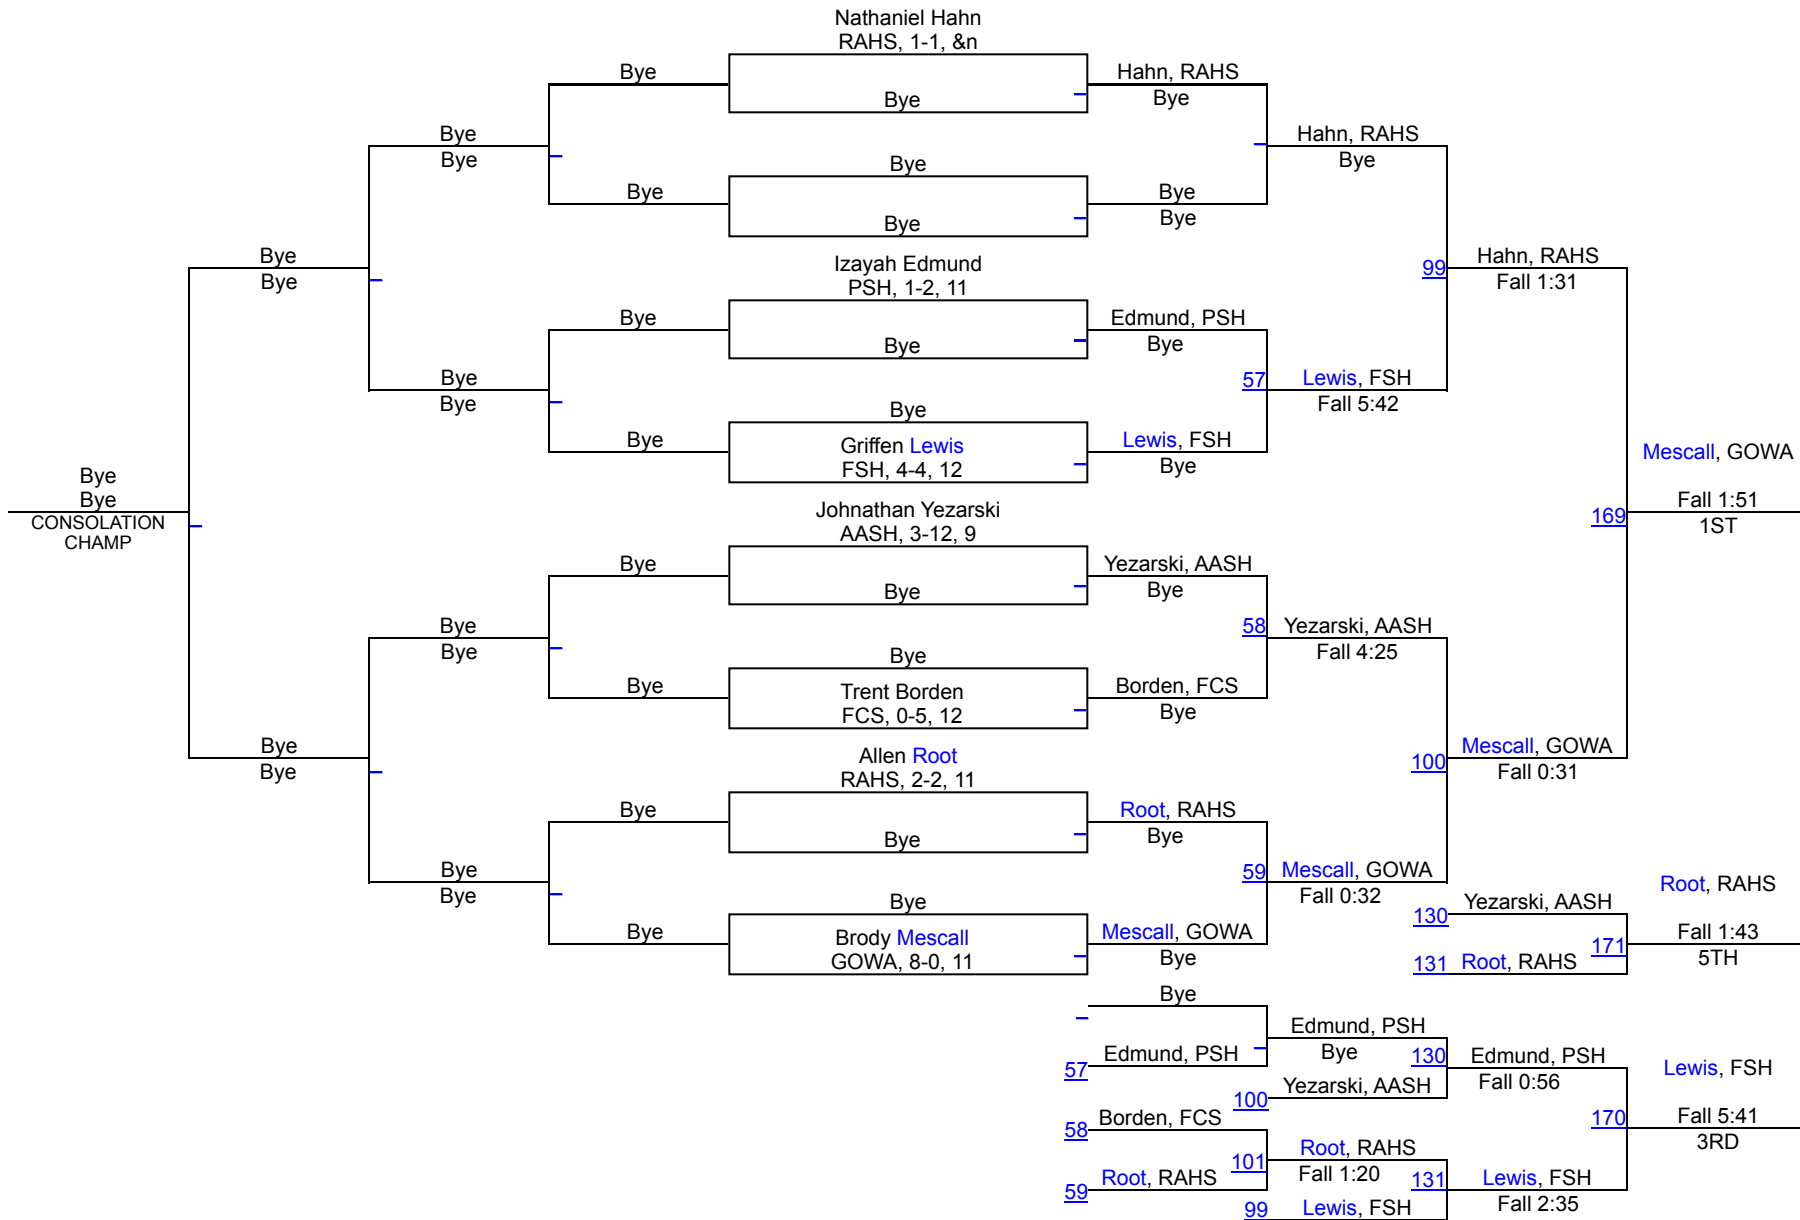

Portville Invitational Wrestling Tournament

February 16, 2023 @ Portville

Team Scores		
1	Portville Sr HS	252.0
2	Frewsburg Sr HS	168.5
3	Wellsville Sr HS	154.0
4	Gowanda	132.0
5	Avoca-Hammondsport Sr HS	129.0
6	Salamanca HS	123.0
7	Alfred Almond Sr HS	102.0
8	Franklinville	94.0
9	Randolph HS	90.0
10	Campbell-Savona Sr HS	37.0
11	Cameron Co Hs	16.0

2023 Portville Varsity Tournament

2023 Portville Varsity Tournament

2023 Portville Varsity Tournament

116

2023 Portville Varsity Tournament

2023 Portville Varsity Tournament

131

2023 Portville Varsity Tournament

138

2023 Portville Varsity Tournament

145

2023 Portville Varsity Tournament

152

2023 Portville Varsity Tournament

160

2023 Portville Varsity Tournament

170

2023 Portville Varsity Tournament

190

2023 Portville Varsity Tournament

215

2023 Portville Varsity Tournament

285