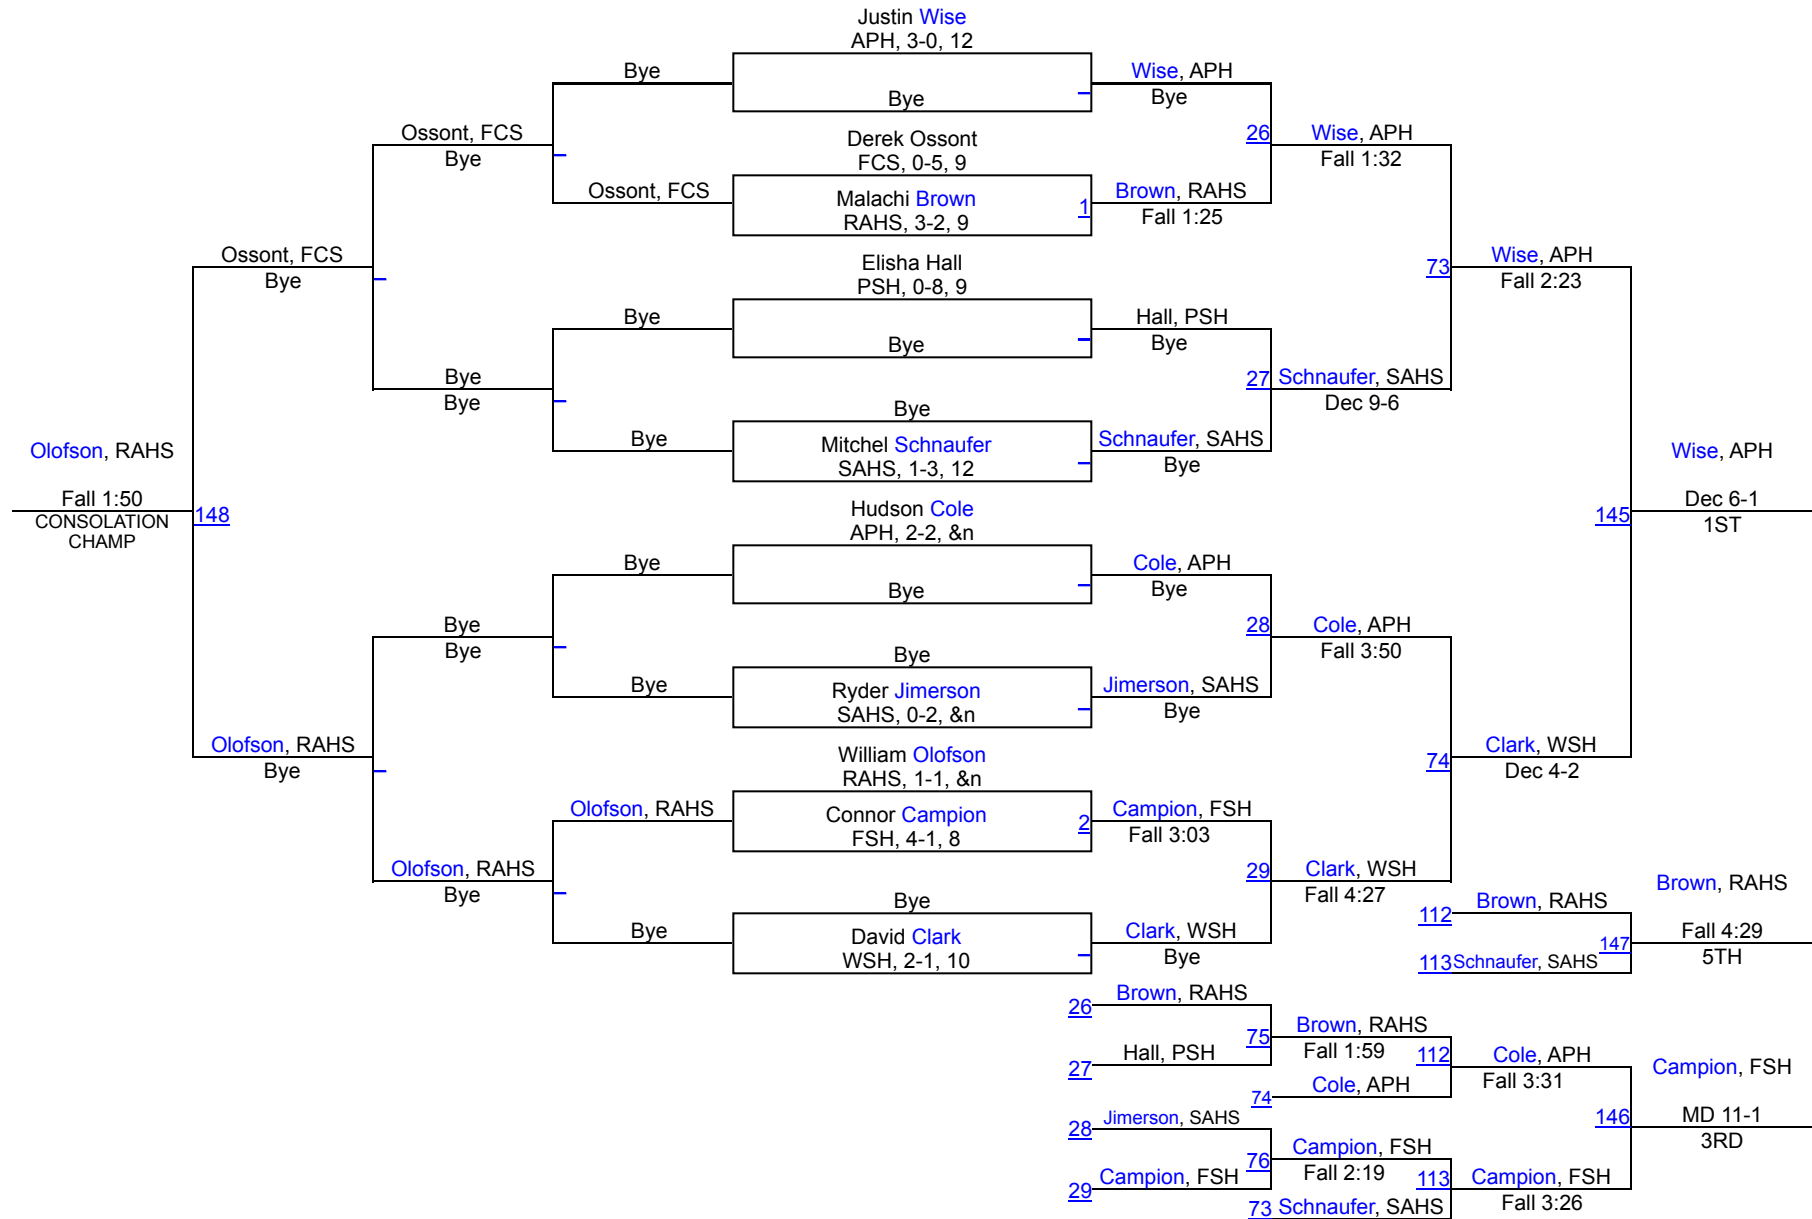

Portville Invitational Wrestling Tournament

February 16, 2023 @ Portville

Team Scores		
1	Portville Sr HS	252.0
2	Frewsburg Sr HS	168.5
3	Wellsville Sr HS	154.0
4	Gowanda	132.0
5	Avoca-Hammondsport Sr HS	129.0
6	Salamanca HS	123.0
7	Alfred Almond Sr HS	102.0
8	Franklinville	94.0
9	Randolph HS	90.0
10	Campbell-Savona Sr HS	37.0
11	Cameron Co Hs	16.0

2023 Portville Varsity Tournament

2023 Portville Varsity Tournament

2023 Portville Varsity Tournament

116

2023 Portville Varsity Tournament

2023 Portville Varsity Tournament

131

2023 Portville Varsity Tournament

138

2023 Portville Varsity Tournament

145

2023 Portville Varsity Tournament

152

2023 Portville Varsity Tournament

160

2023 Portville Varsity Tournament

170

2023 Portville Varsity Tournament

190

2023 Portville Varsity Tournament

215

2023 Portville Varsity Tournament

285