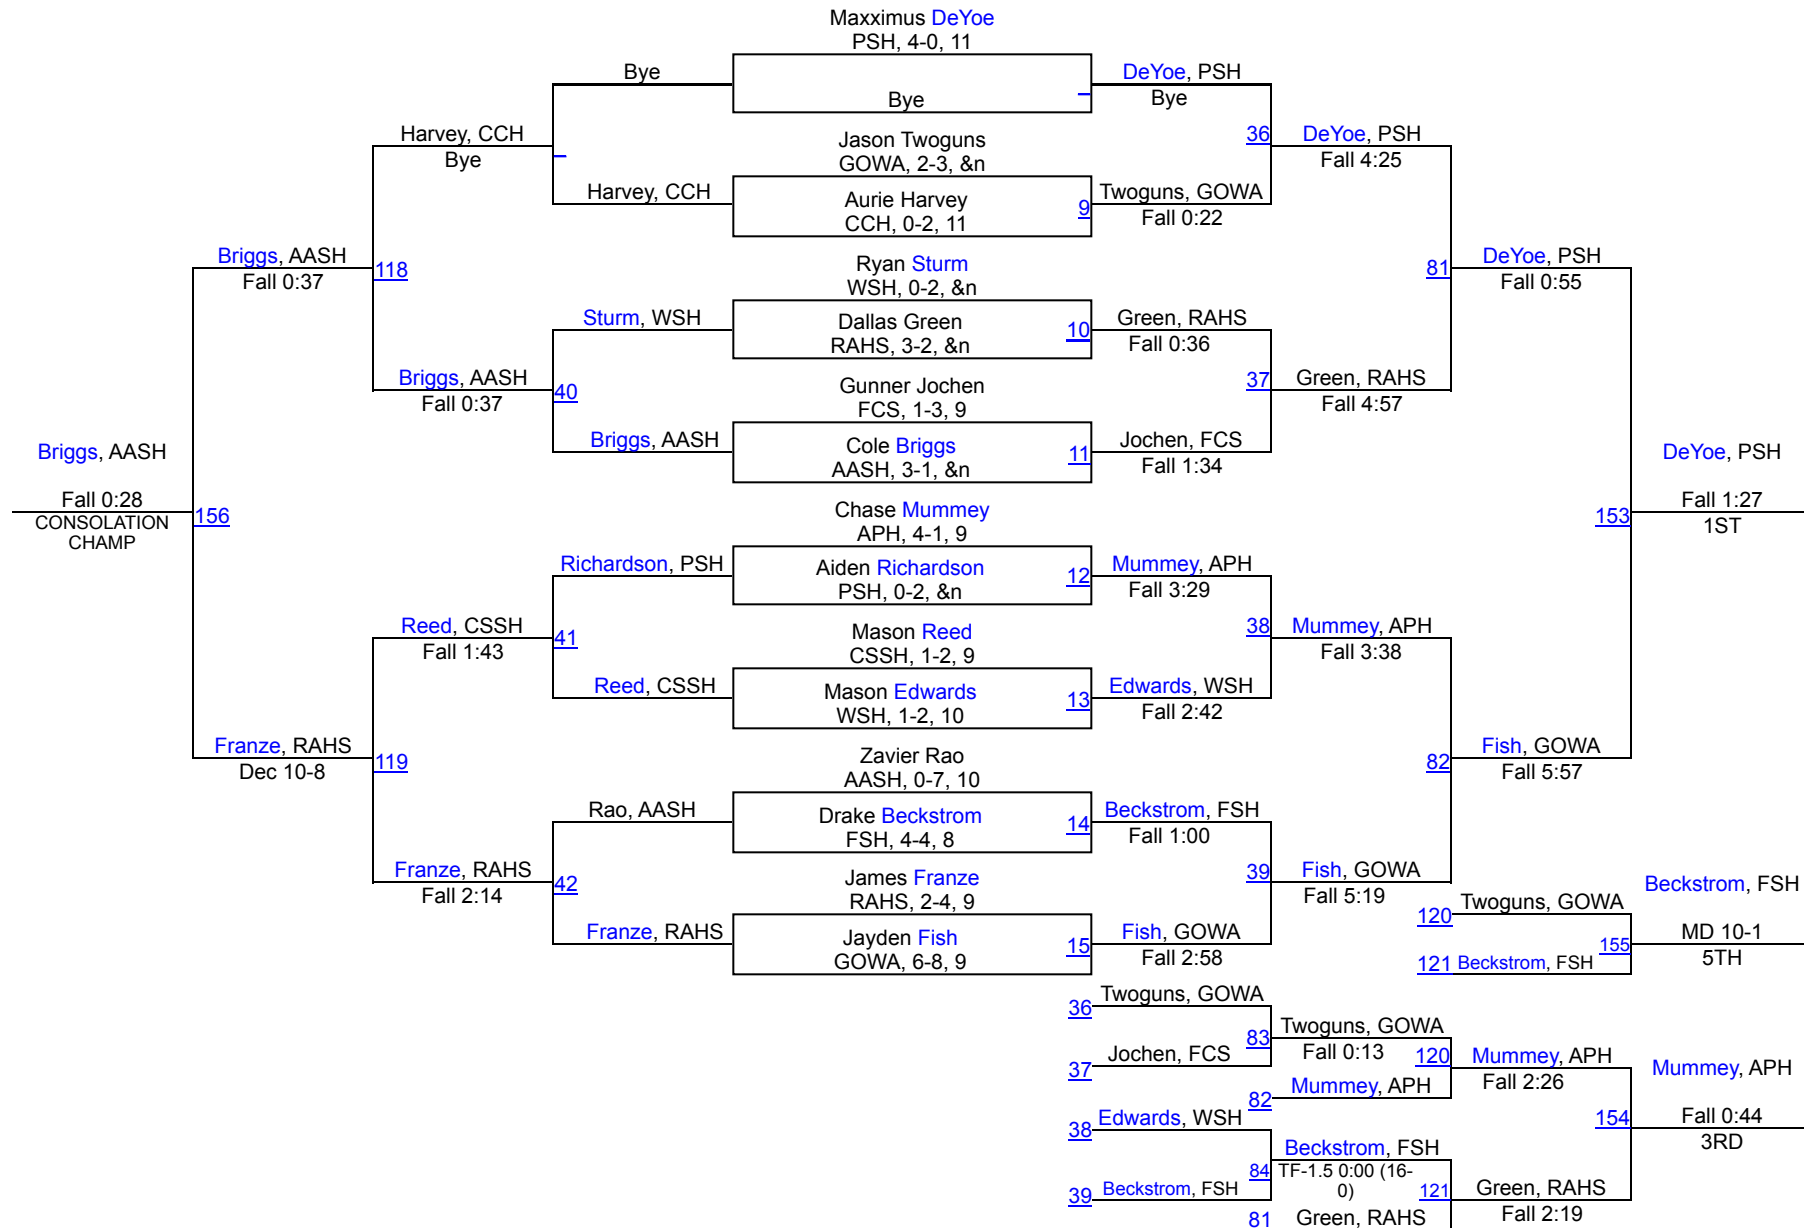

Portville Invitational Wrestling Tournament

February 16, 2023 @ Portville

Team Scores		
1	Portville Sr HS	252.0
2	Frewsburg Sr HS	168.5
3	Wellsville Sr HS	154.0
4	Gowanda	132.0
5	Avoca-Hammondsport Sr HS	129.0
6	Salamanca HS	123.0
7	Alfred Almond Sr HS	102.0
8	Franklinville	94.0
9	Randolph HS	90.0
10	Campbell-Savona Sr HS	37.0
11	Cameron Co Hs	16.0

2023 Portville Varsity Tournament

2023 Portville Varsity Tournament

2023 Portville Varsity Tournament

116

2023 Portville Varsity Tournament

2023 Portville Varsity Tournament

131

2023 Portville Varsity Tournament

138

2023 Portville Varsity Tournament

145

2023 Portville Varsity Tournament

152

2023 Portville Varsity Tournament

160

2023 Portville Varsity Tournament