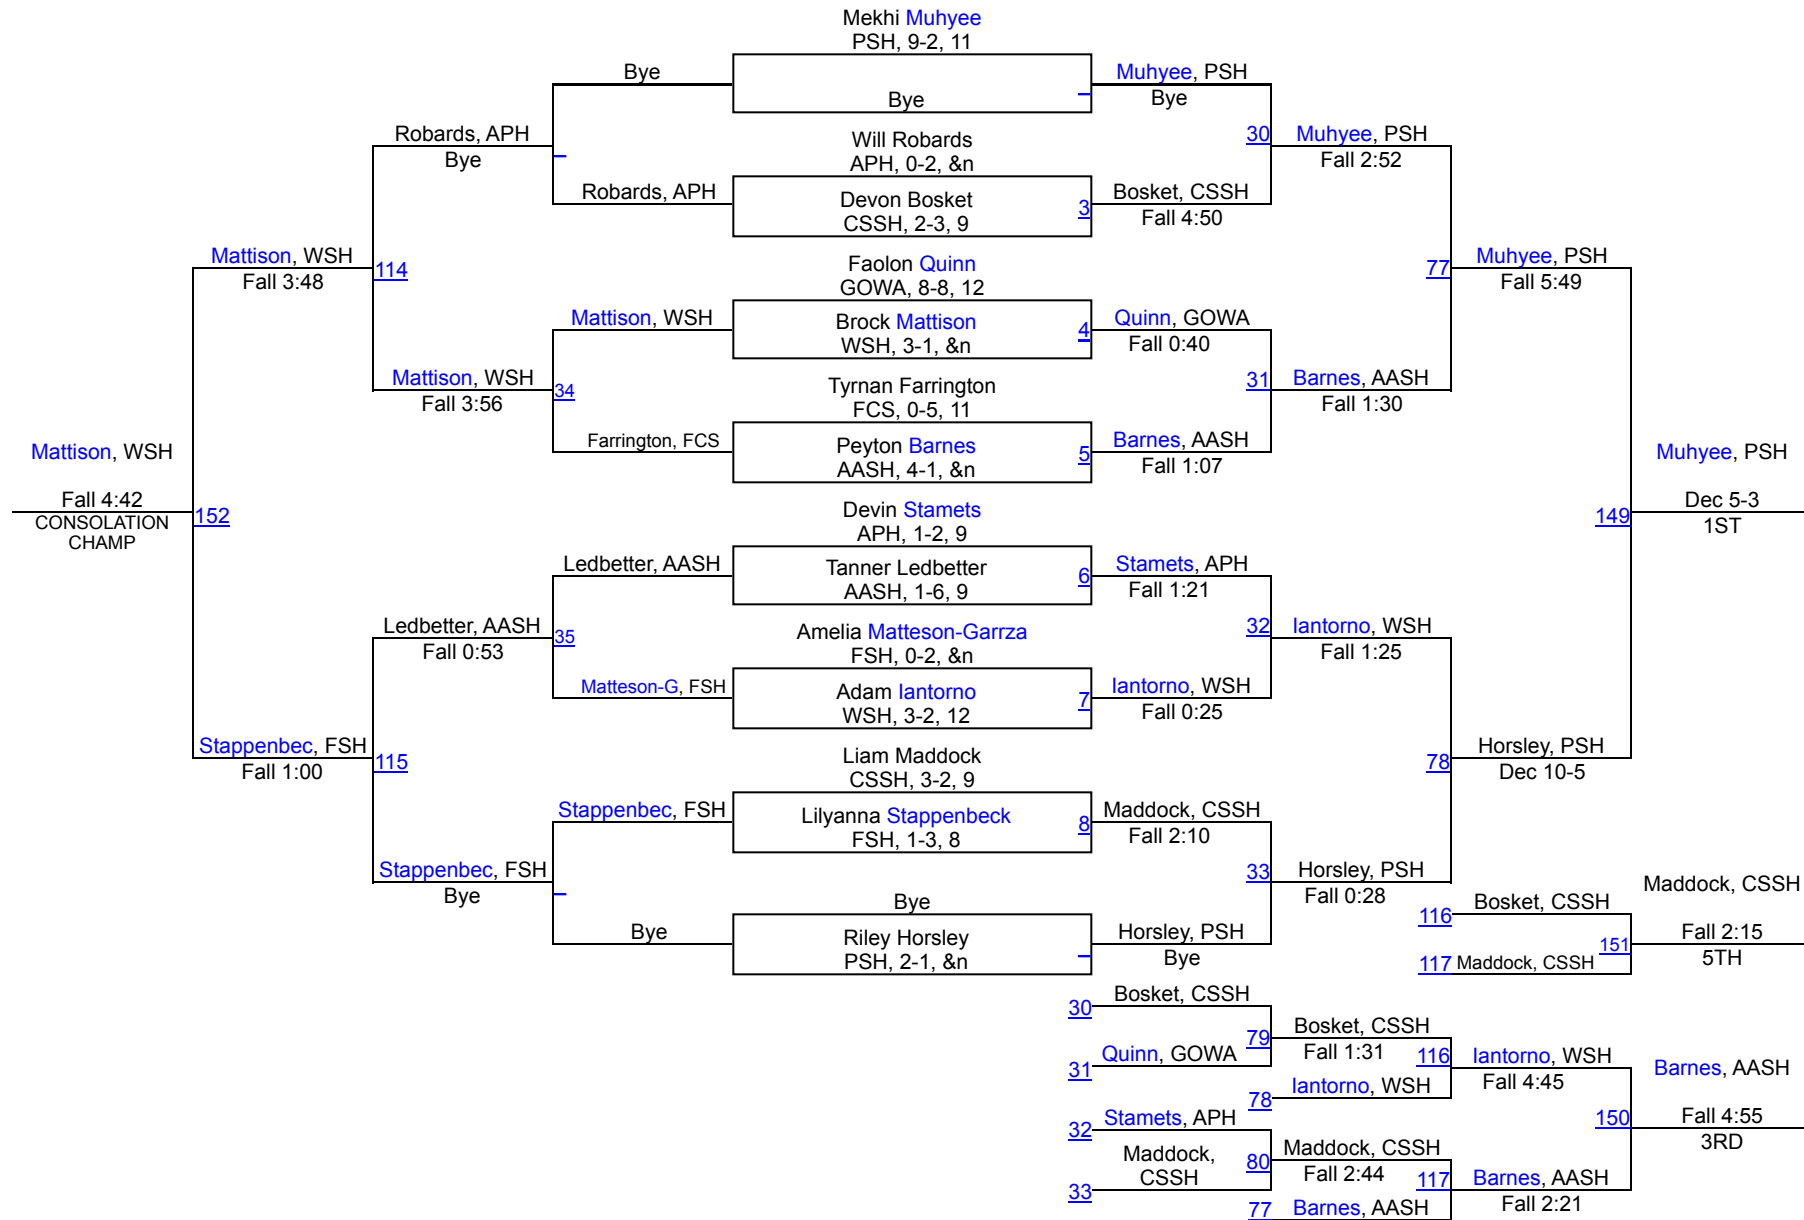

Portville Invitational Wrestling Tournament

February 16, 2023 @ Portville

Team Scores		
1	Portville Sr HS	252.0
2	Frewsburg Sr HS	168.5
3	Wellsville Sr HS	154.0
4	Gowanda	132.0
5	Avoca-Hammondsport Sr HS	129.0
6	Salamanca HS	123.0
7	Alfred Almond Sr HS	102.0
8	Franklinville	94.0
9	Randolph HS	90.0
10	Campbell-Savona Sr HS	37.0
11	Cameron Co Hs	16.0

2023 Portville Varsity Tournament

2023 Portville Varsity Tournament

2023 Portville Varsity Tournament

116

2023 Portville Varsity Tournament

2023 Portville Varsity Tournament

131

2023 Portville Varsity Tournament

138

2023 Portville Varsity Tournament

145

2023 Portville Varsity Tournament

152

2023 Portville Varsity Tournament

160

2023 Portville Varsity Tournament

170

2023 Portville Varsity Tournament

190

2023 Portville Varsity Tournament

215

2023 Portville Varsity Tournament

285