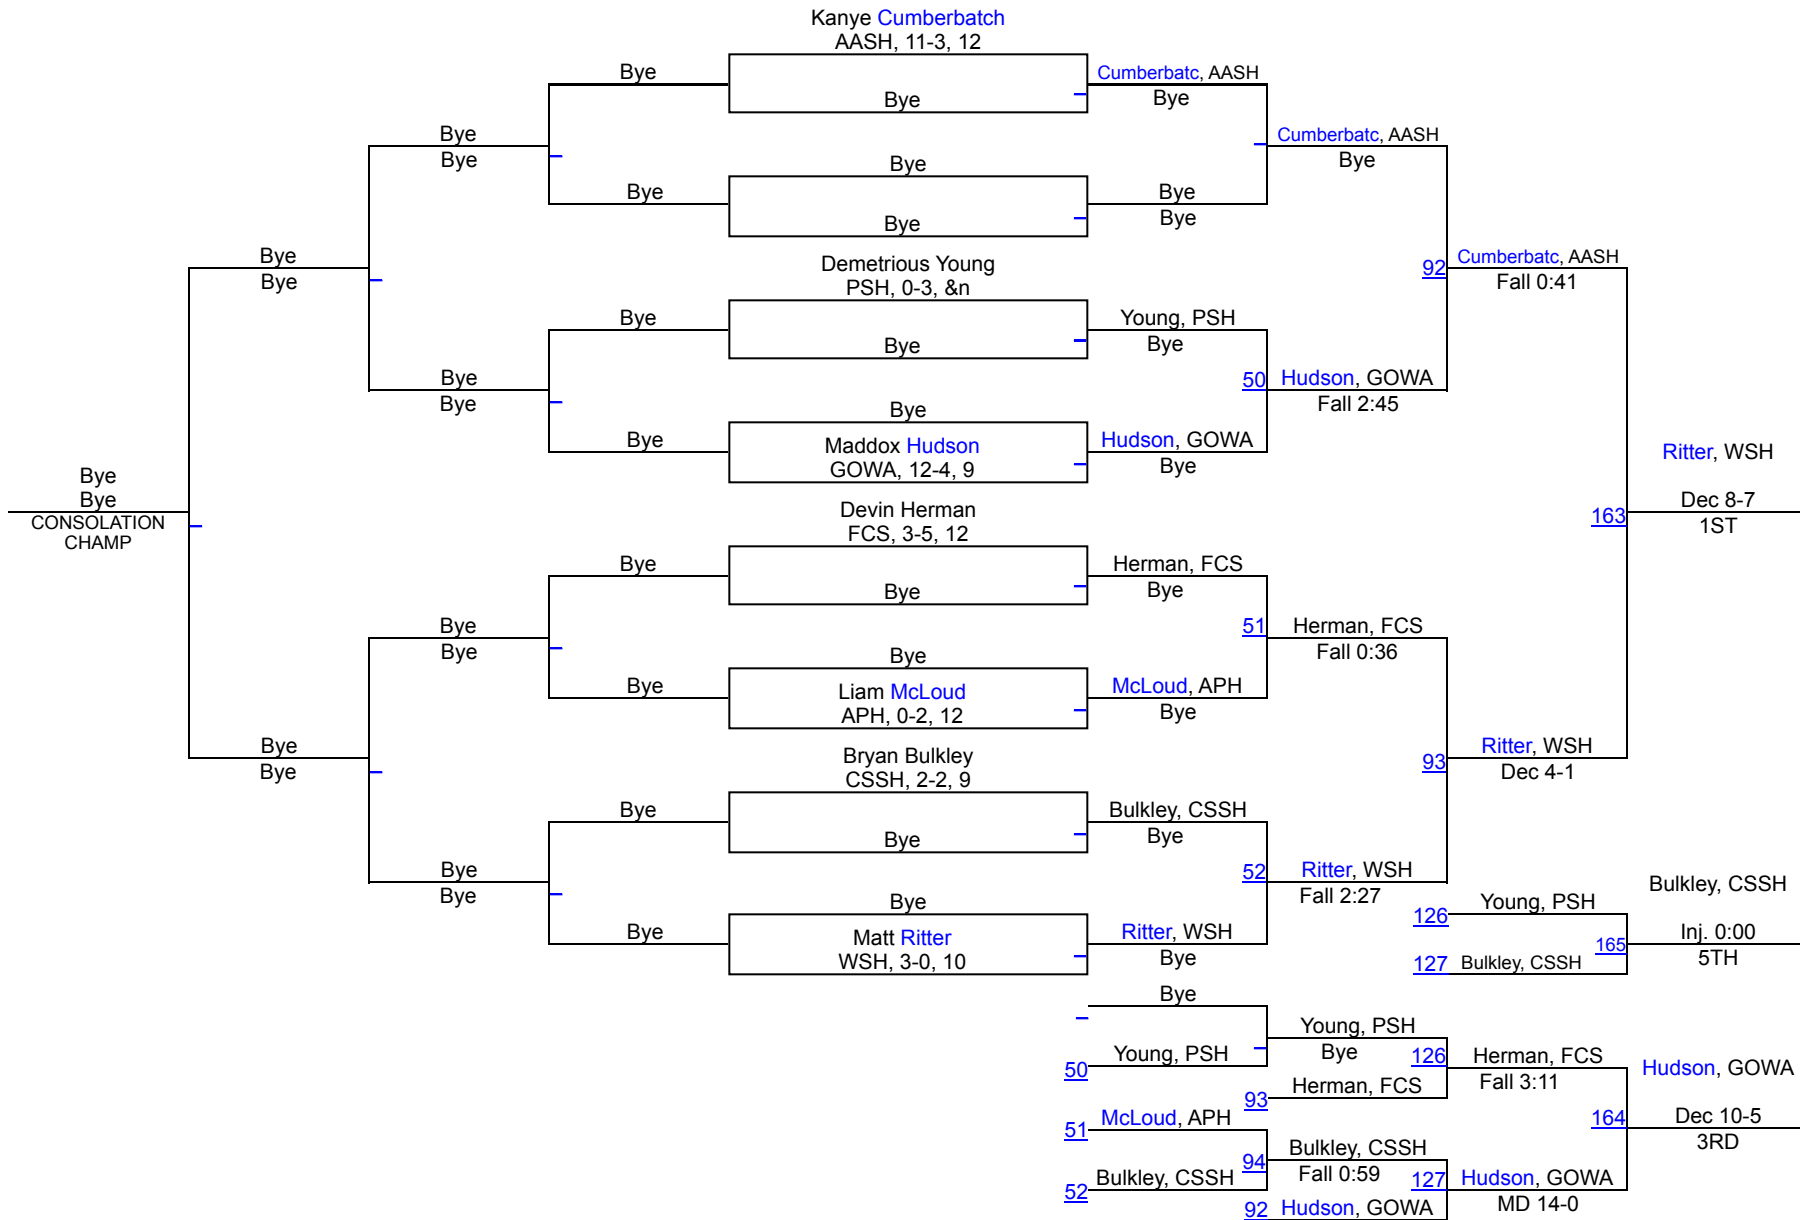

Portville Invitational Wrestling Tournament

February 16, 2023 @ Portville

Team Scores		
1	Portville Sr HS	252.0
2	Frewsburg Sr HS	168.5
3	Wellsville Sr HS	154.0
4	Gowanda	132.0
5	Avoca-Hammondsport Sr HS	129.0
6	Salamanca HS	123.0
7	Alfred Almond Sr HS	102.0
8	Franklinville	94.0
9	Randolph HS	90.0
10	Campbell-Savona Sr HS	37.0
11	Cameron Co Hs	16.0

2023 Portville Varsity Tournament

2023 Portville Varsity Tournament

2023 Portville Varsity Tournament

116

2023 Portville Varsity Tournament

2023 Portville Varsity Tournament

131

2023 Portville Varsity Tournament

138

2023 Portville Varsity Tournament

145

2023 Portville Varsity Tournament

152

2023 Portville Varsity Tournament

160

2023 Portville Varsity Tournament

170

2023 Portville Varsity Tournament

190

2023 Portville Varsity Tournament

215

2023 Portville Varsity Tournament

285