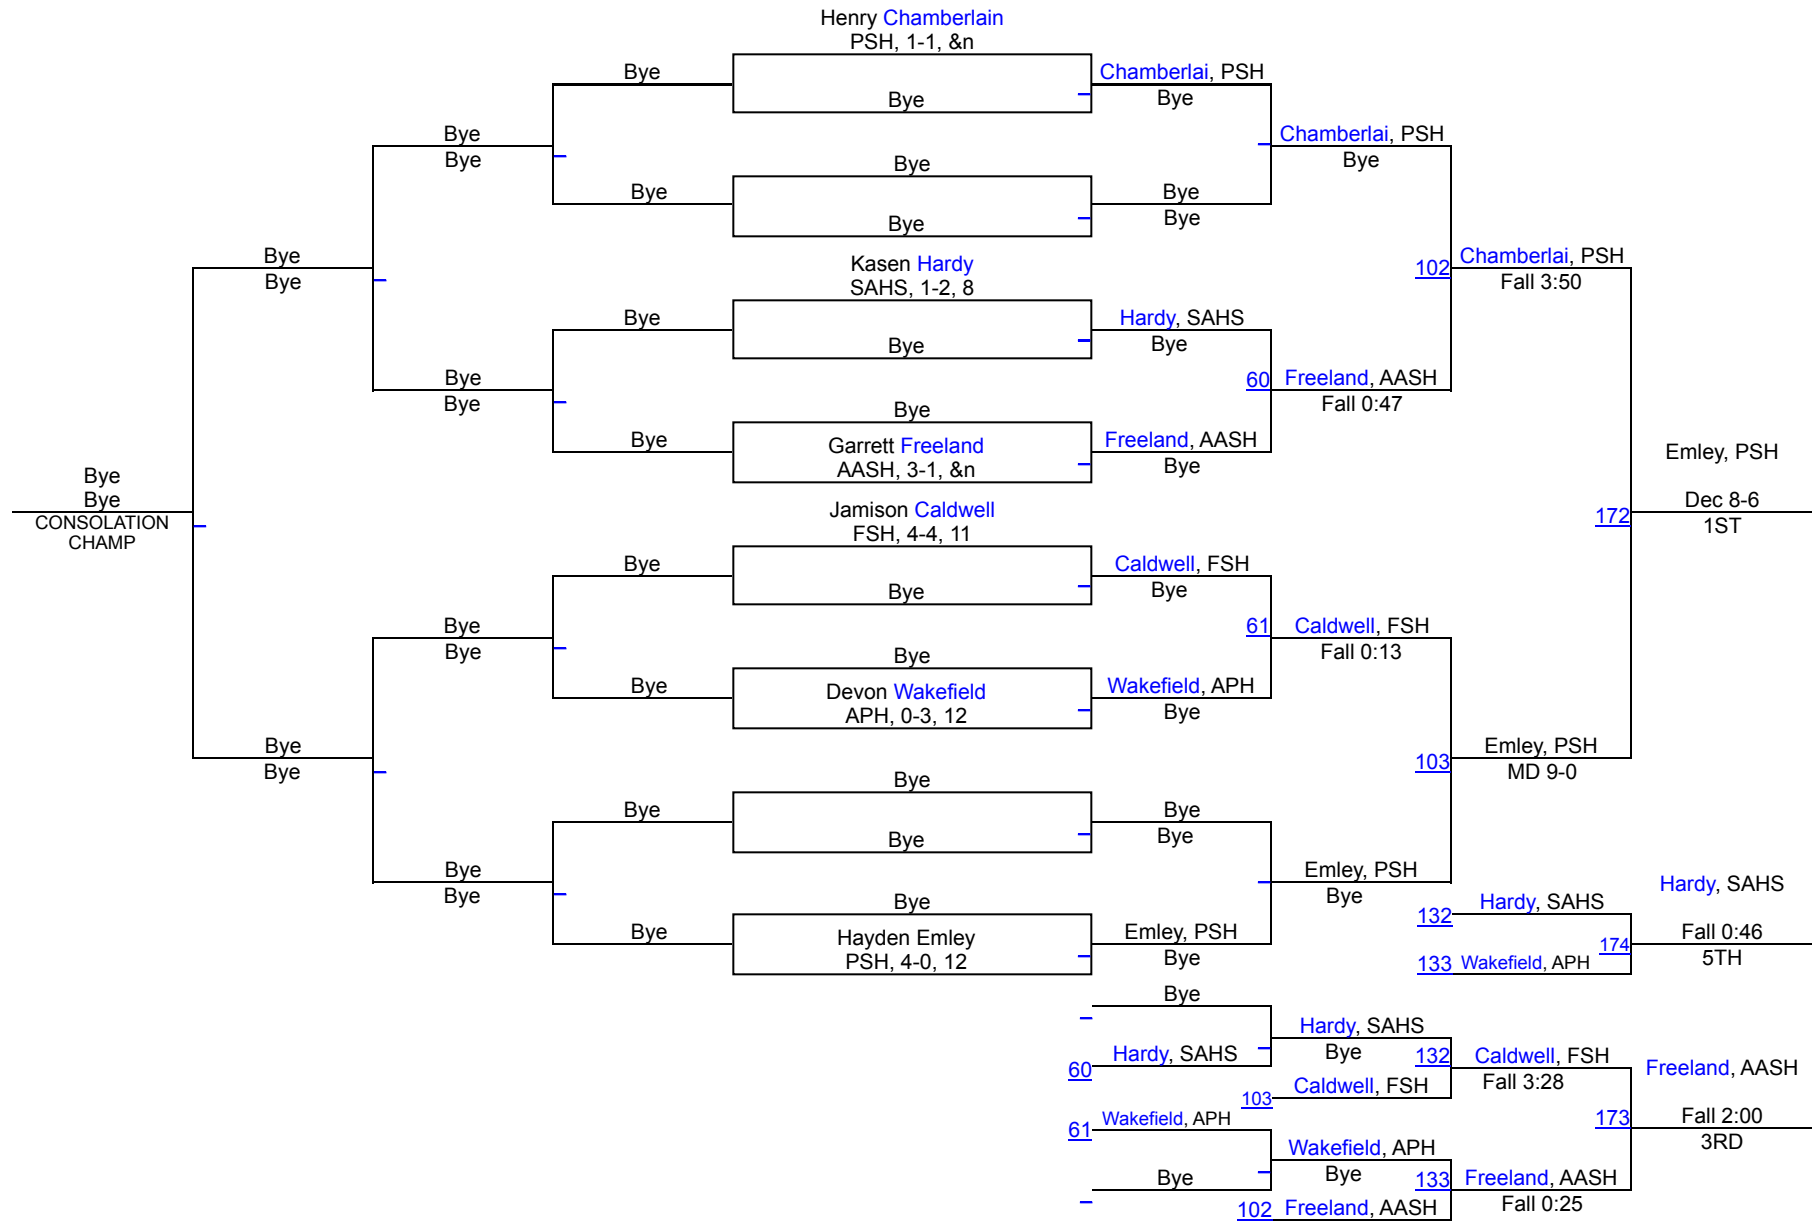

Portville Invitational Wrestling Tournament

February 16, 2023 @ Portville

Team Scores		
1	Portville Sr HS	252.0
2	Frewsburg Sr HS	168.5
3	Wellsville Sr HS	154.0
4	Gowanda	132.0
5	Avoca-Hammondsport Sr HS	129.0
6	Salamanca HS	123.0
7	Alfred Almond Sr HS	102.0
8	Franklinville	94.0
9	Randolph HS	90.0
10	Campbell-Savona Sr HS	37.0
11	Cameron Co Hs	16.0

2023 Portville Varsity Tournament

2023 Portville Varsity Tournament

2023 Portville Varsity Tournament

116

2023 Portville Varsity Tournament

2023 Portville Varsity Tournament

131

2023 Portville Varsity Tournament

138

2023 Portville Varsity Tournament

145

2023 Portville Varsity Tournament

152

2023 Portville Varsity Tournament

160

2023 Portville Varsity Tournament

170

2023 Portville Varsity Tournament

190

2023 Portville Varsity Tournament

215

2023 Portville Varsity Tournament

285