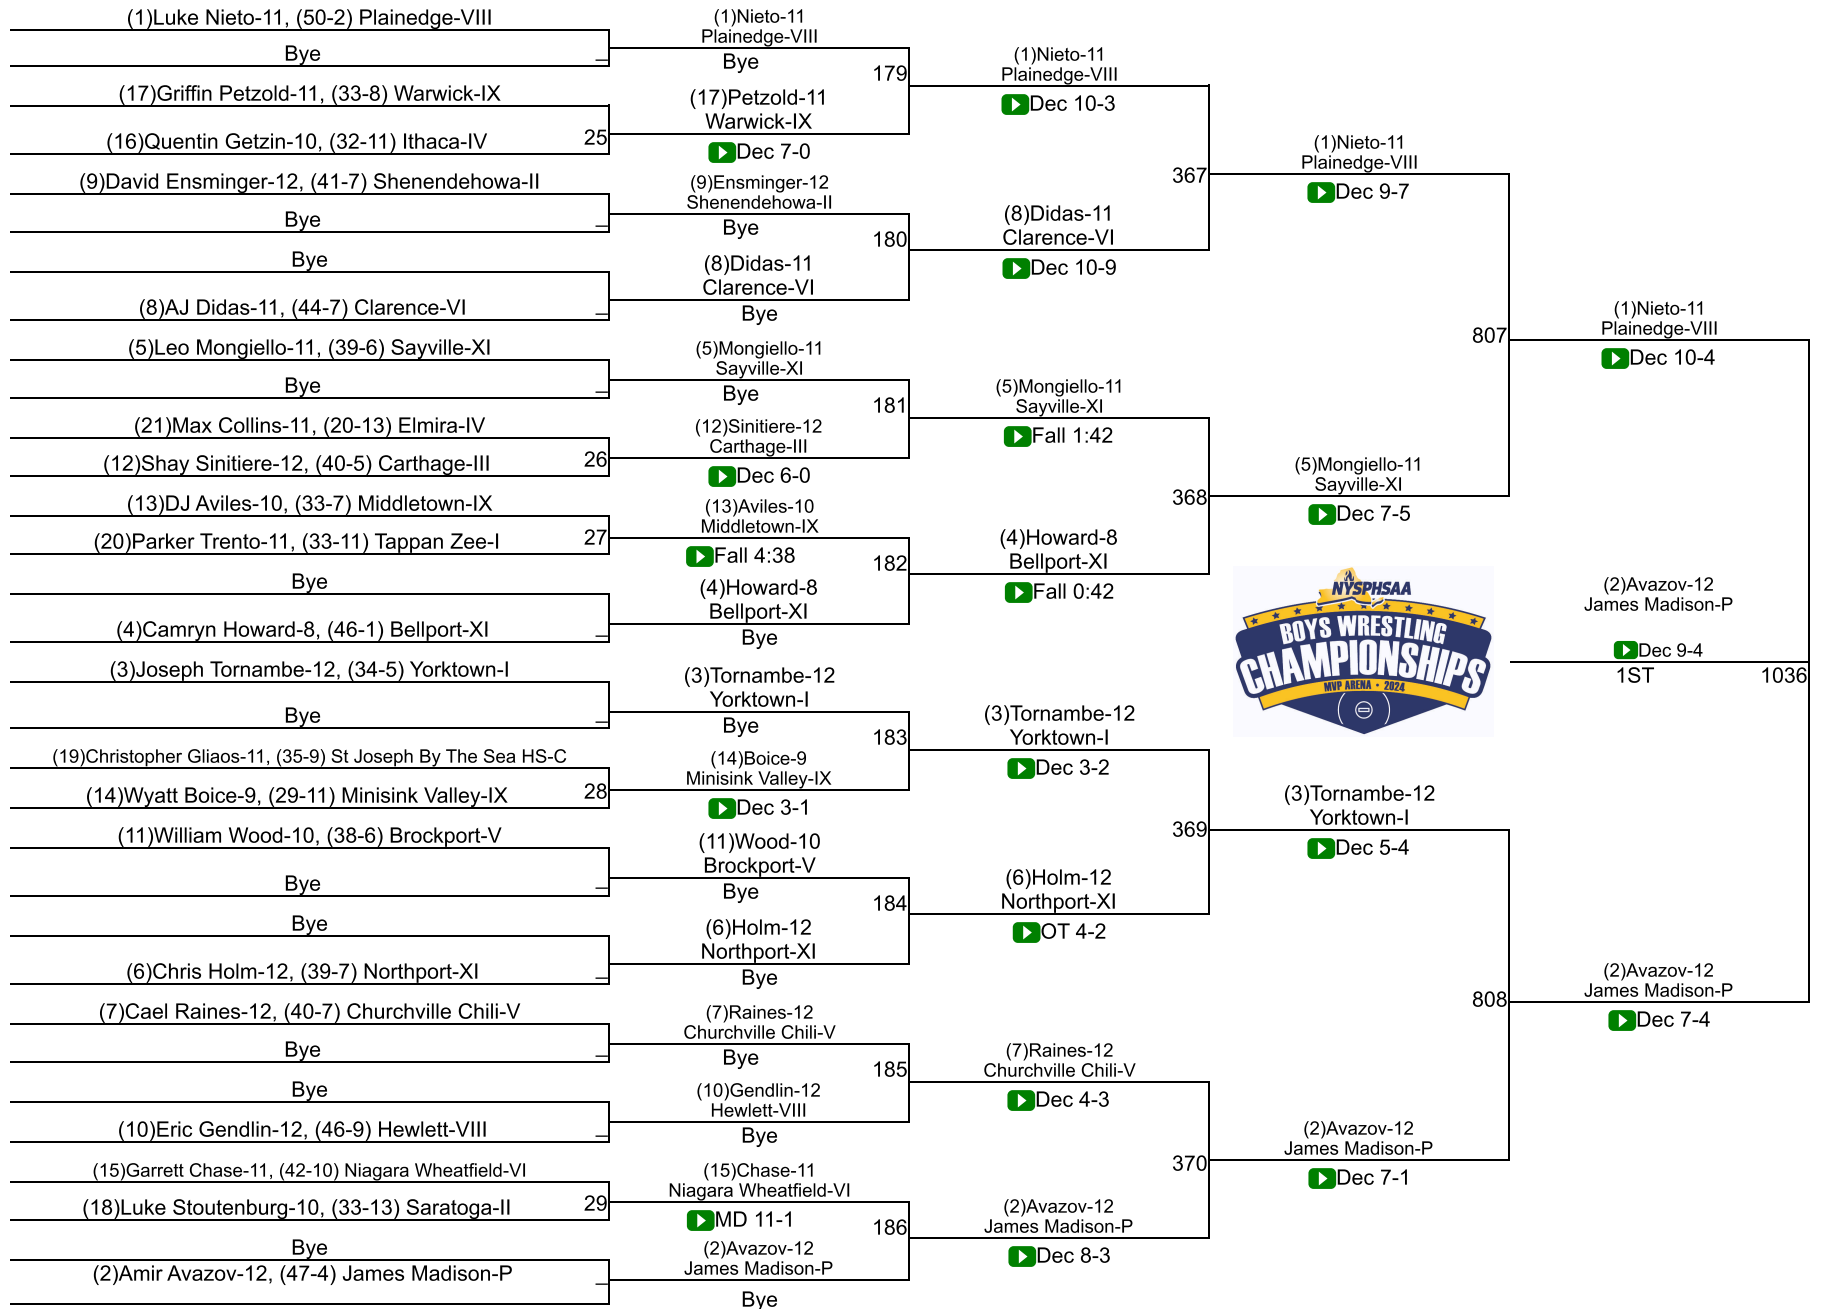

NYS PH SAA State Championships

I-124

NYSPHSAA State Championships

I-131

NYSPHSAA State Championships

I-138

I-138

NYSPHSAA State Championships