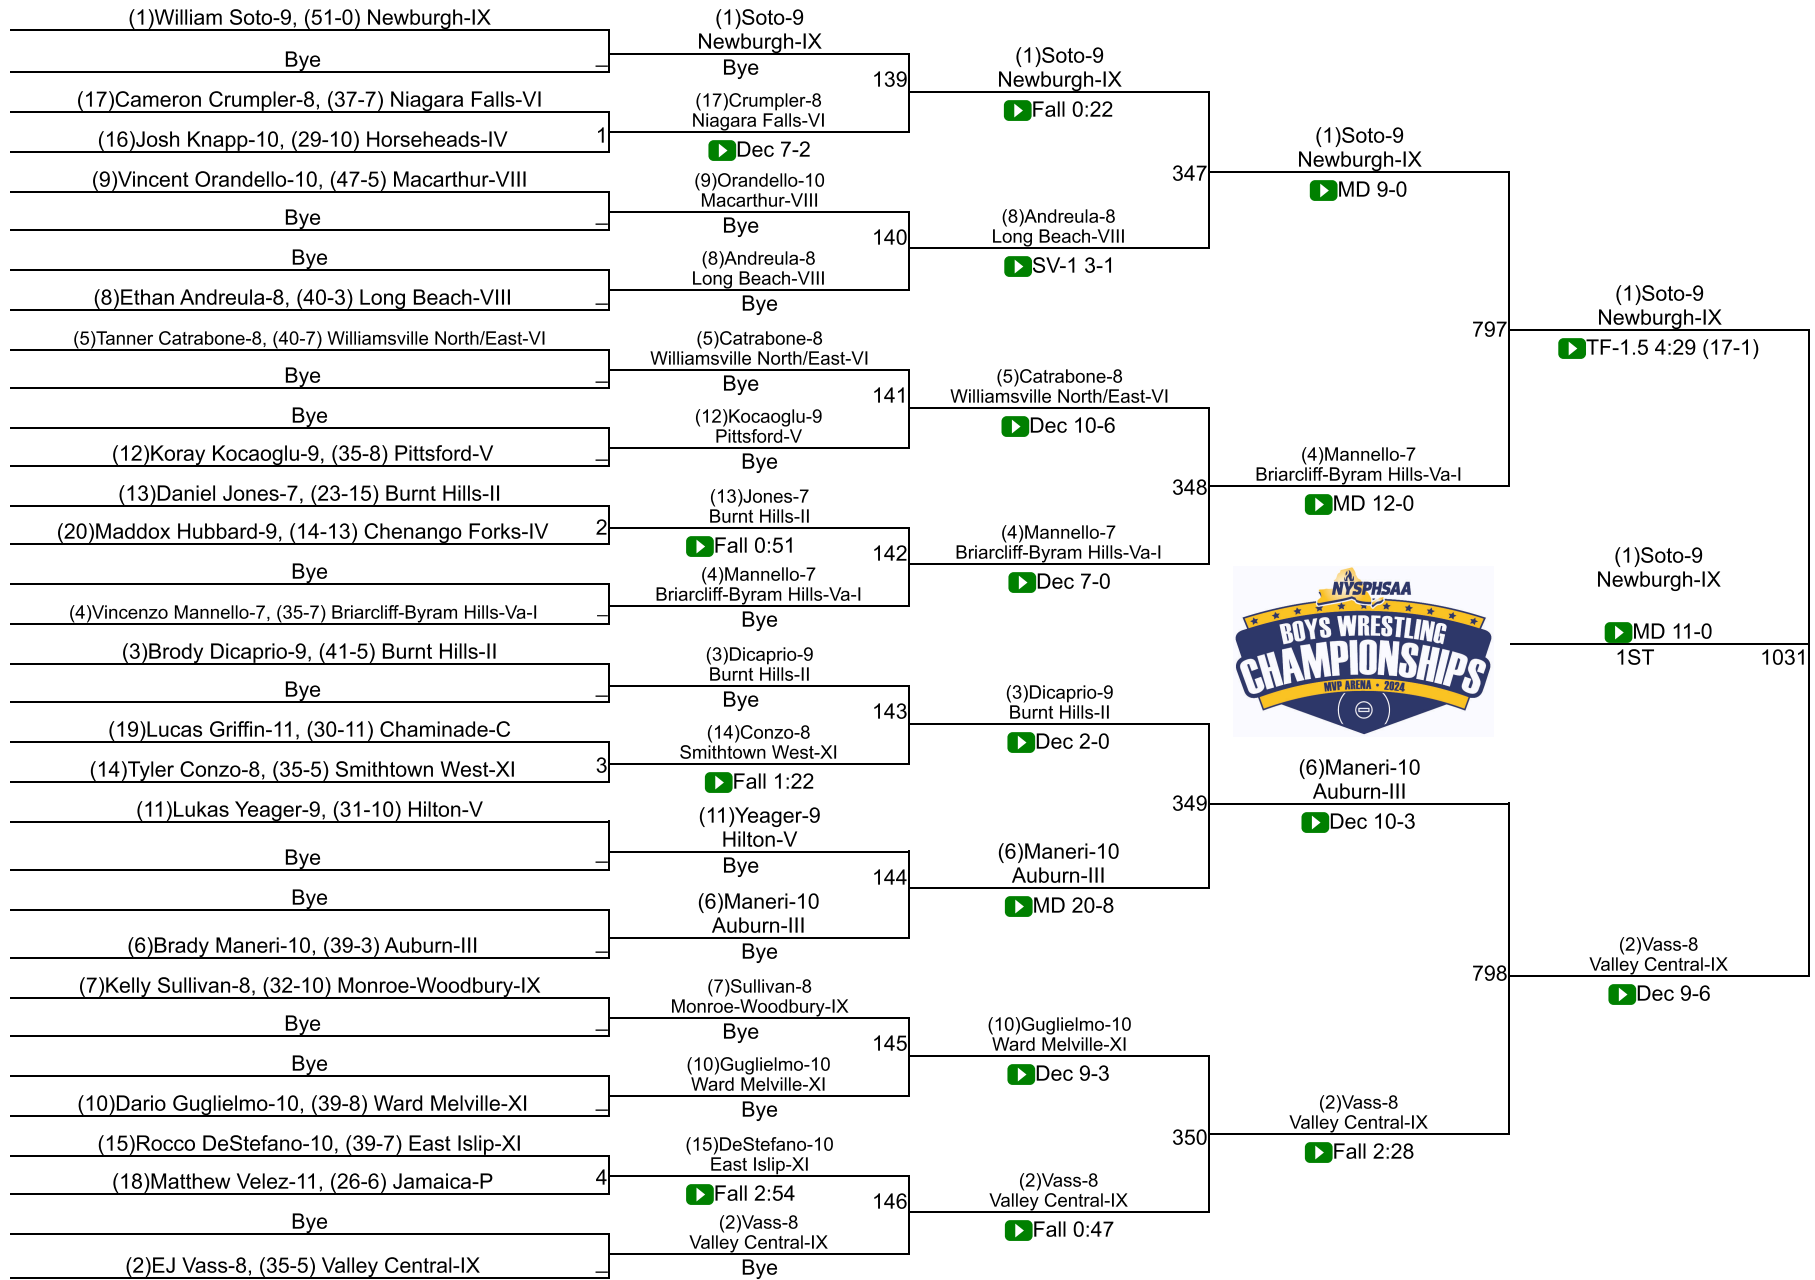

NYSPHSAA State Championships