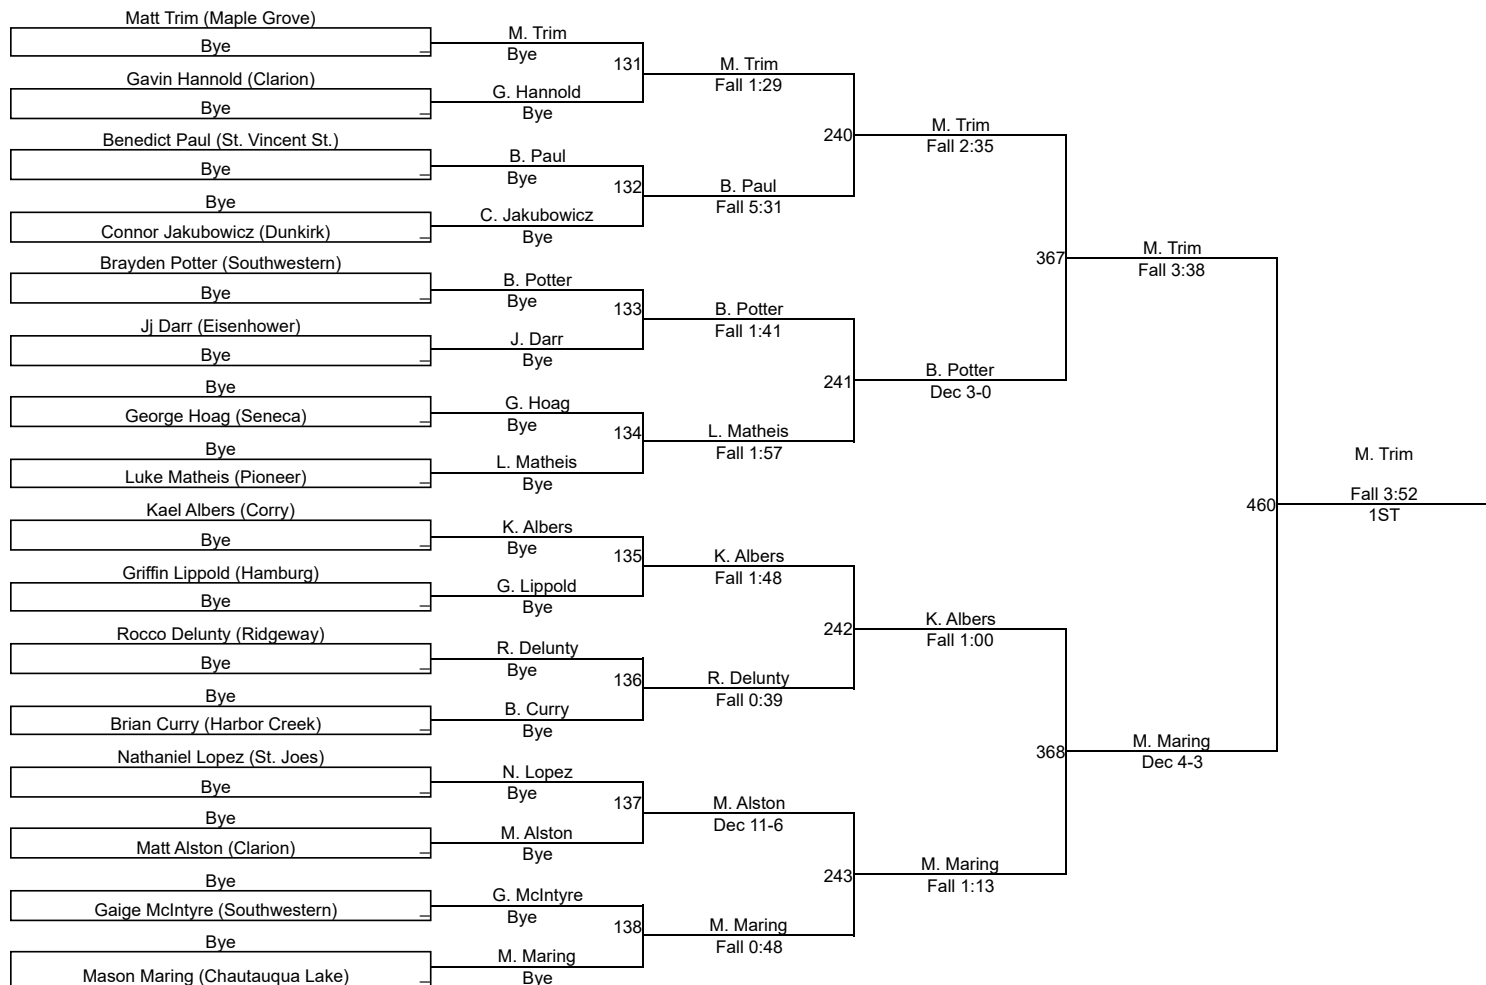

Patrick J Morales Memorial