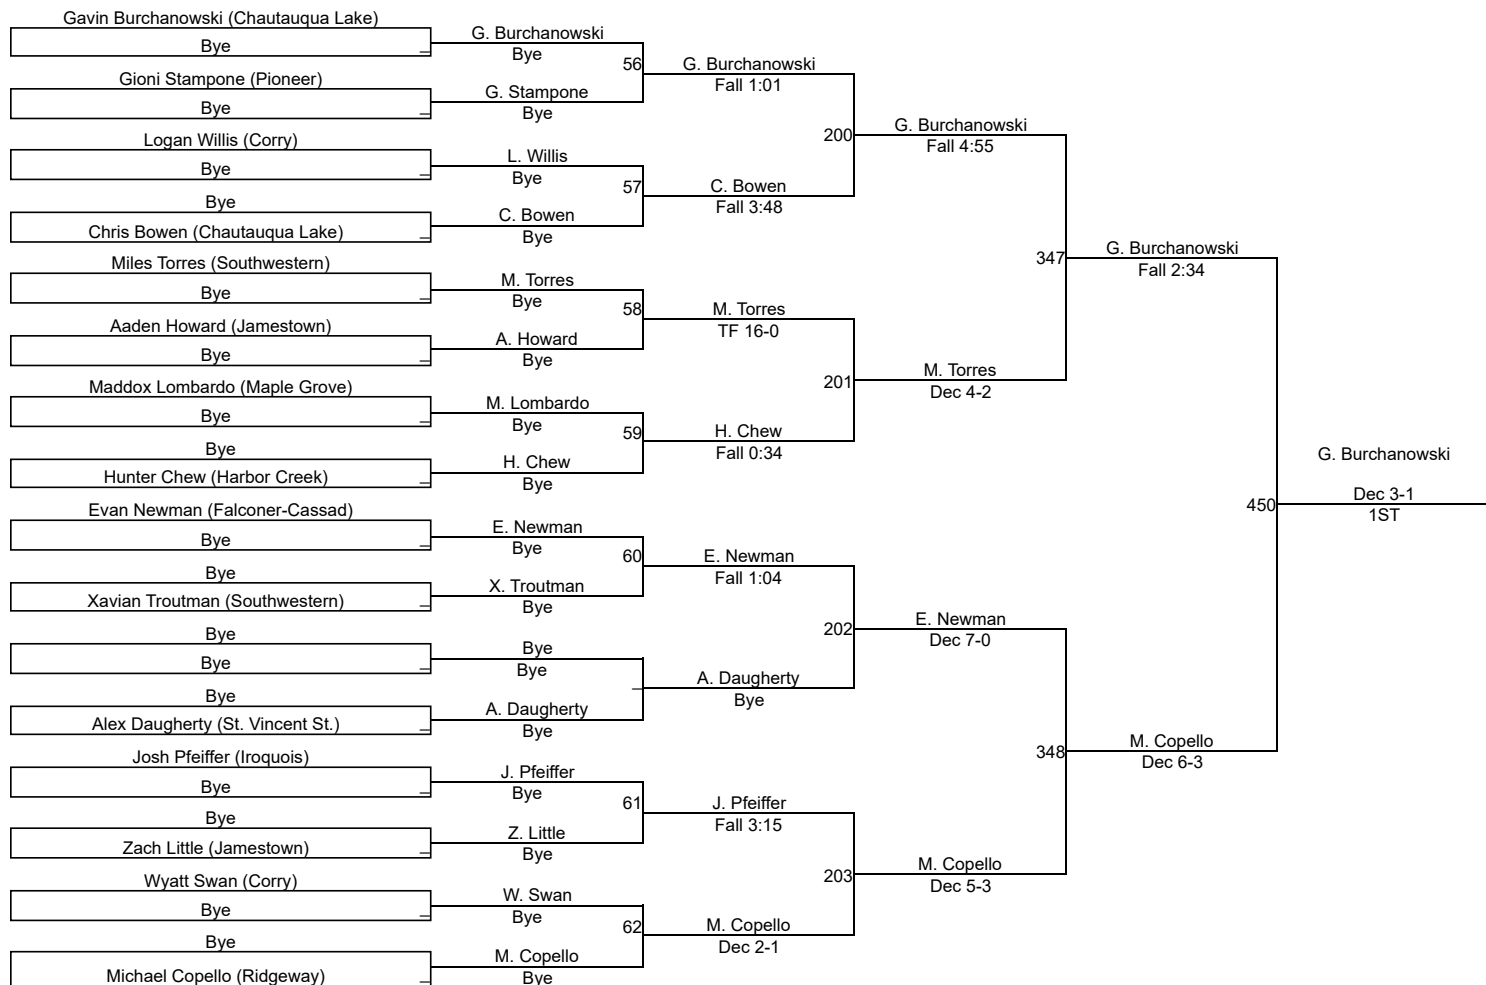

Patrick J Morales Memorial