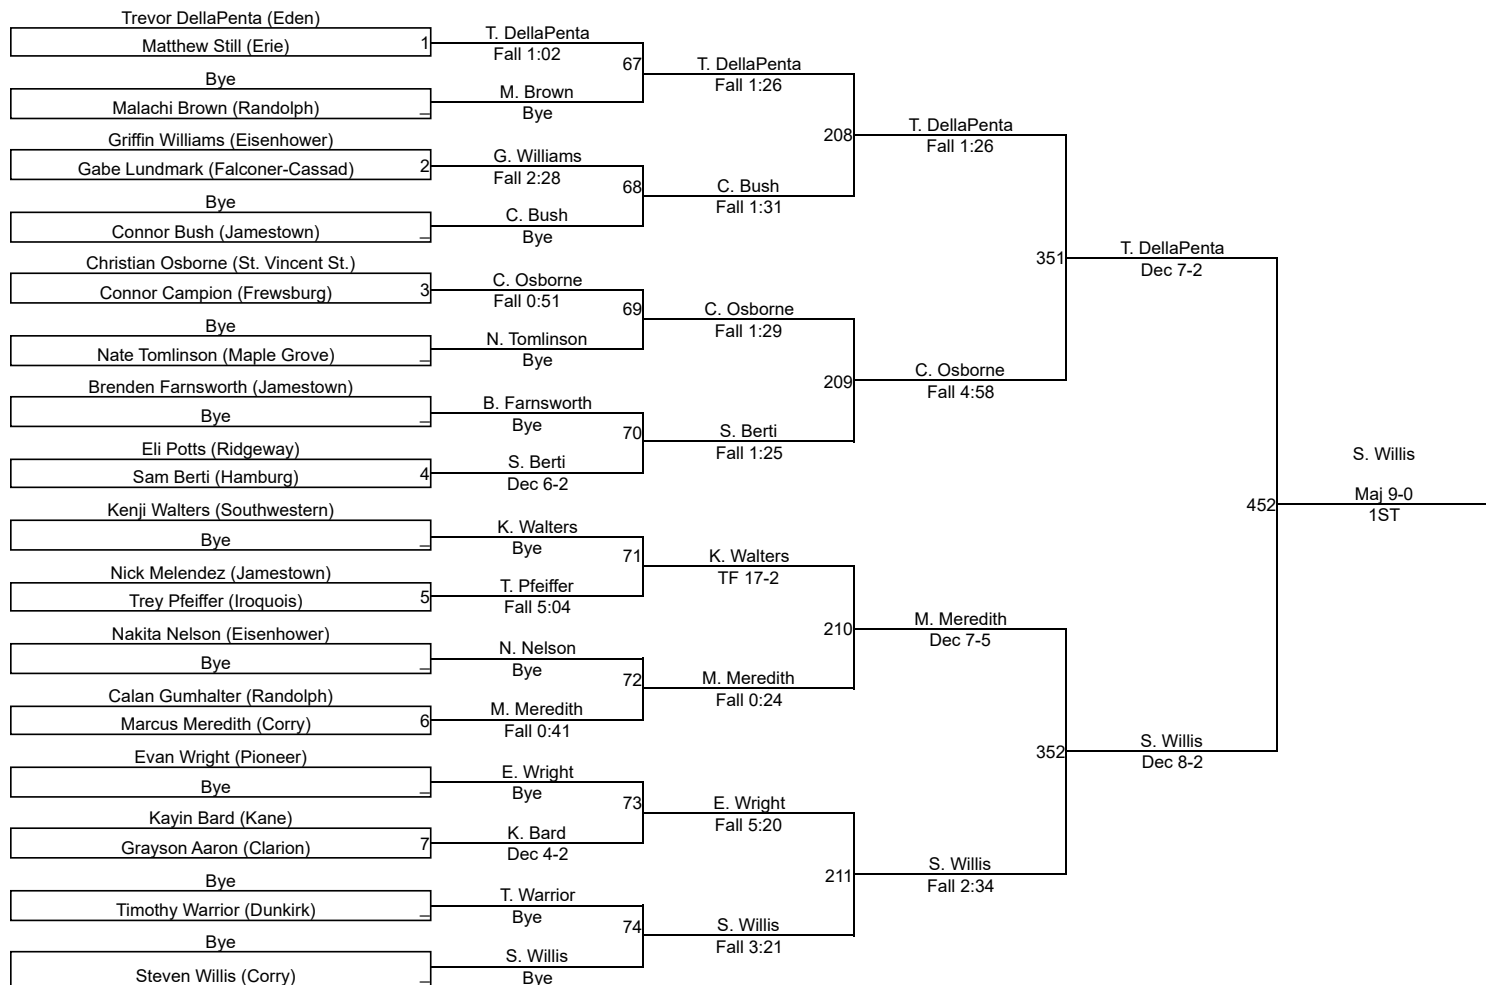

Patrick J Morales Memorial

Varsity 124