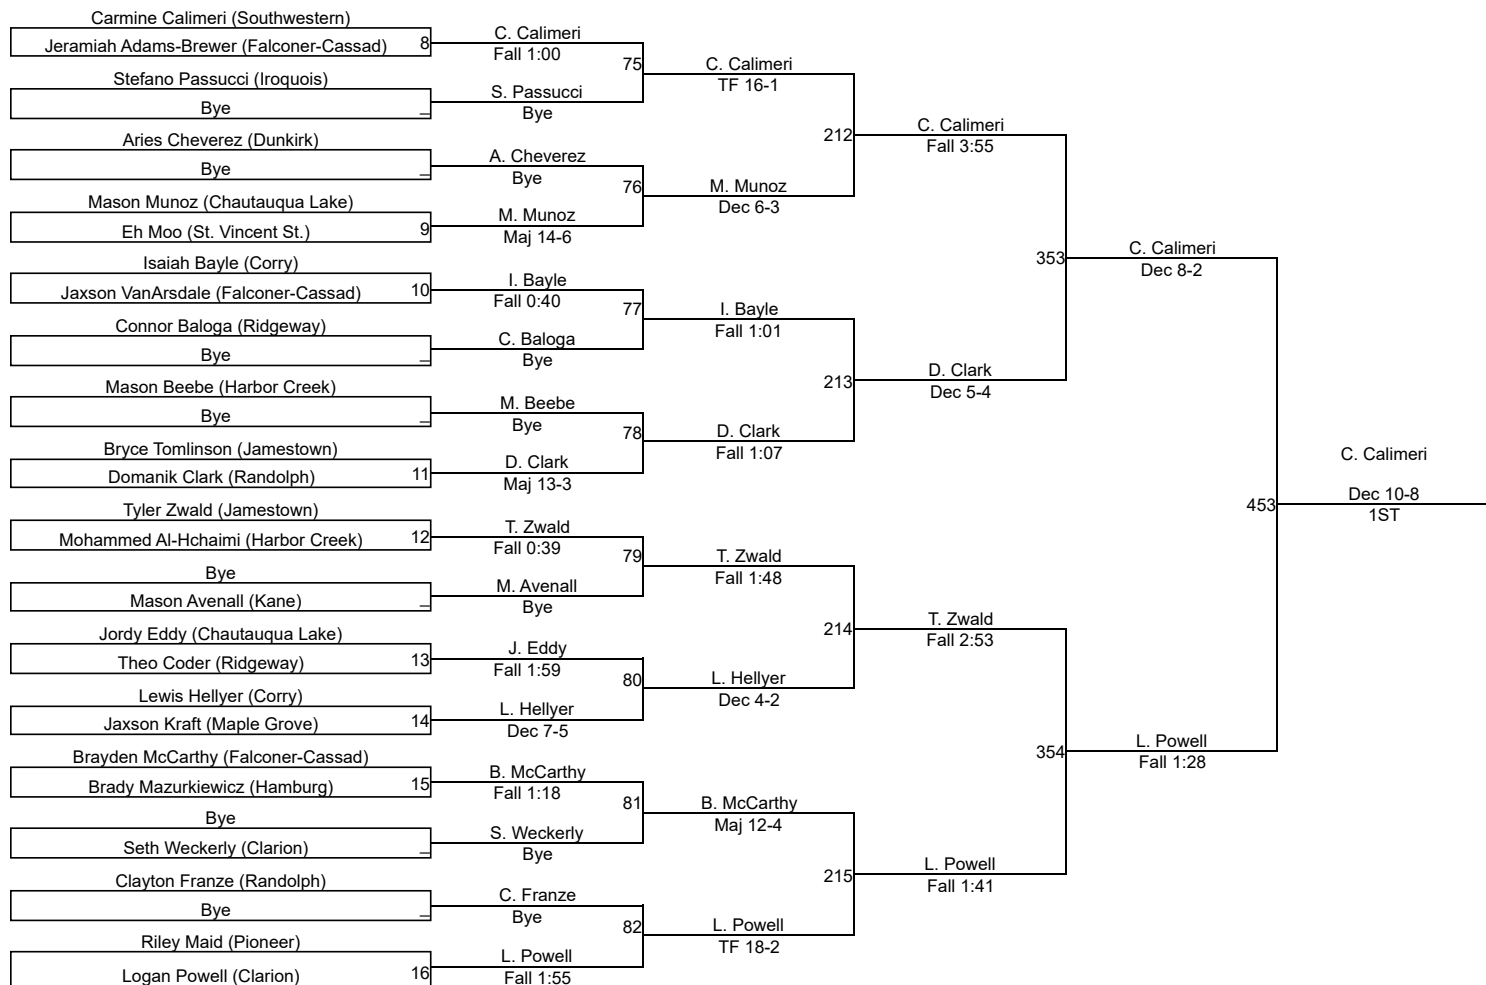

Patrick J Morales Memorial

Varsity 131