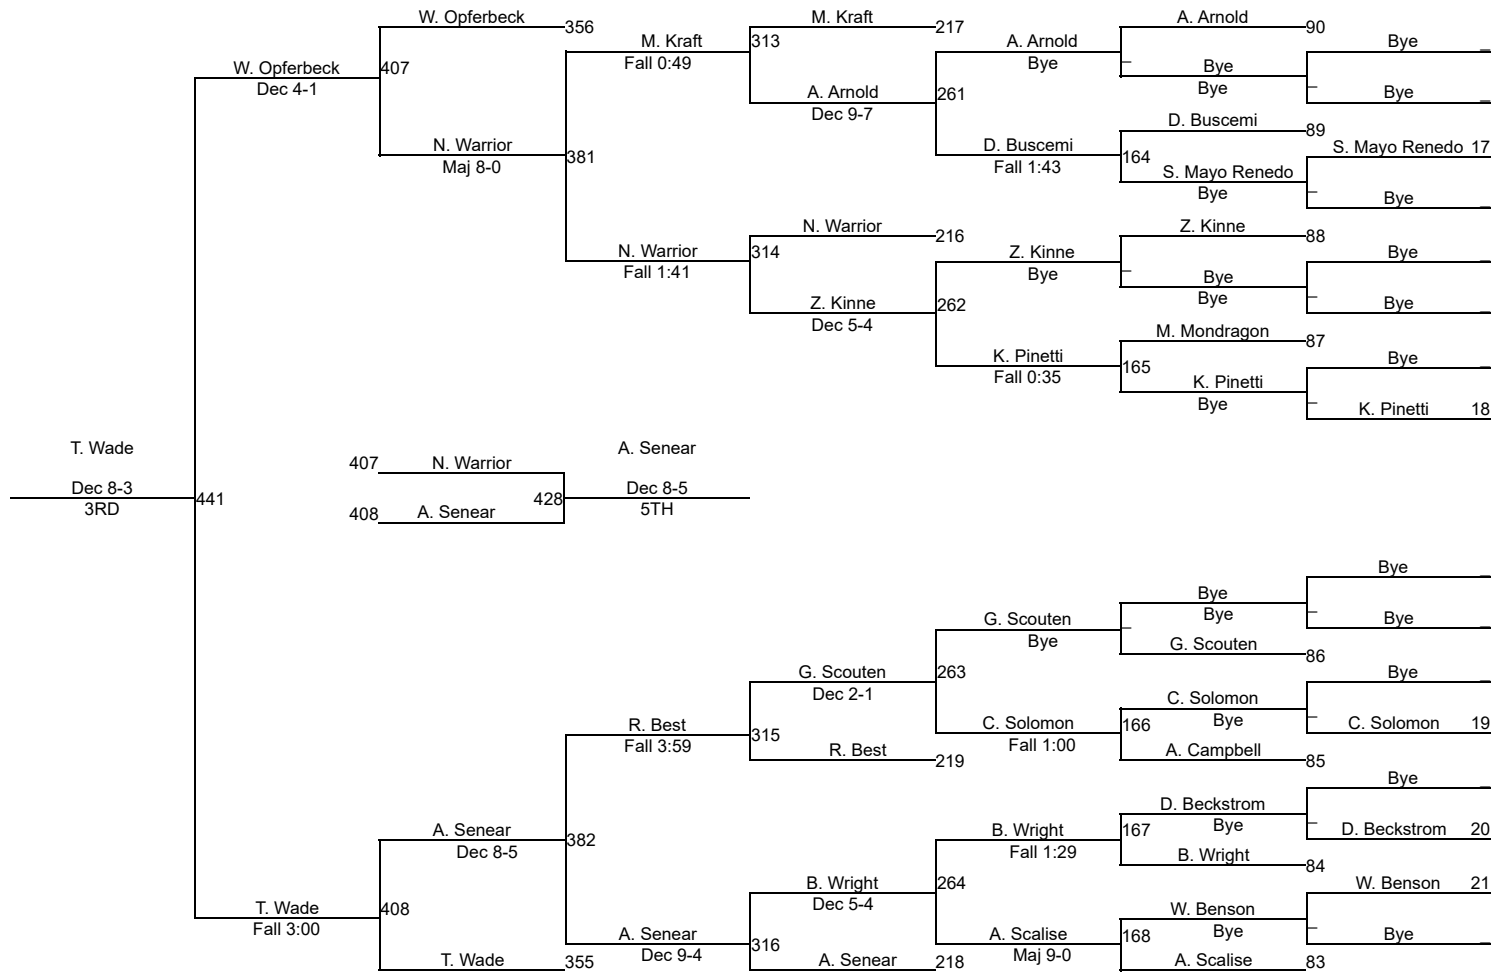

Varsity 138