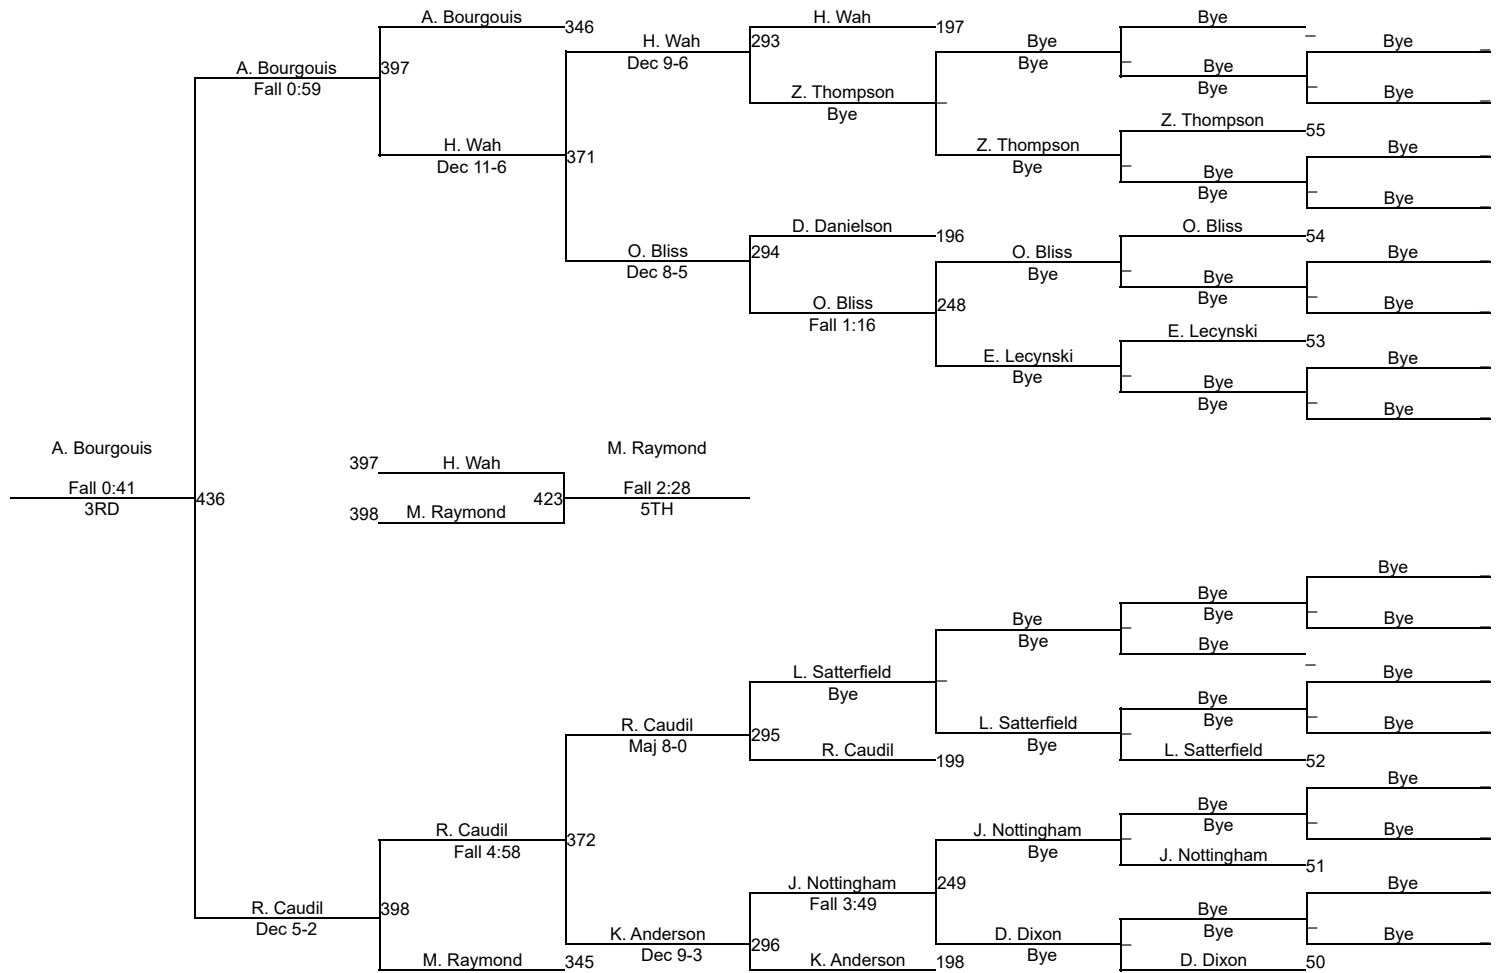

Varsity 101