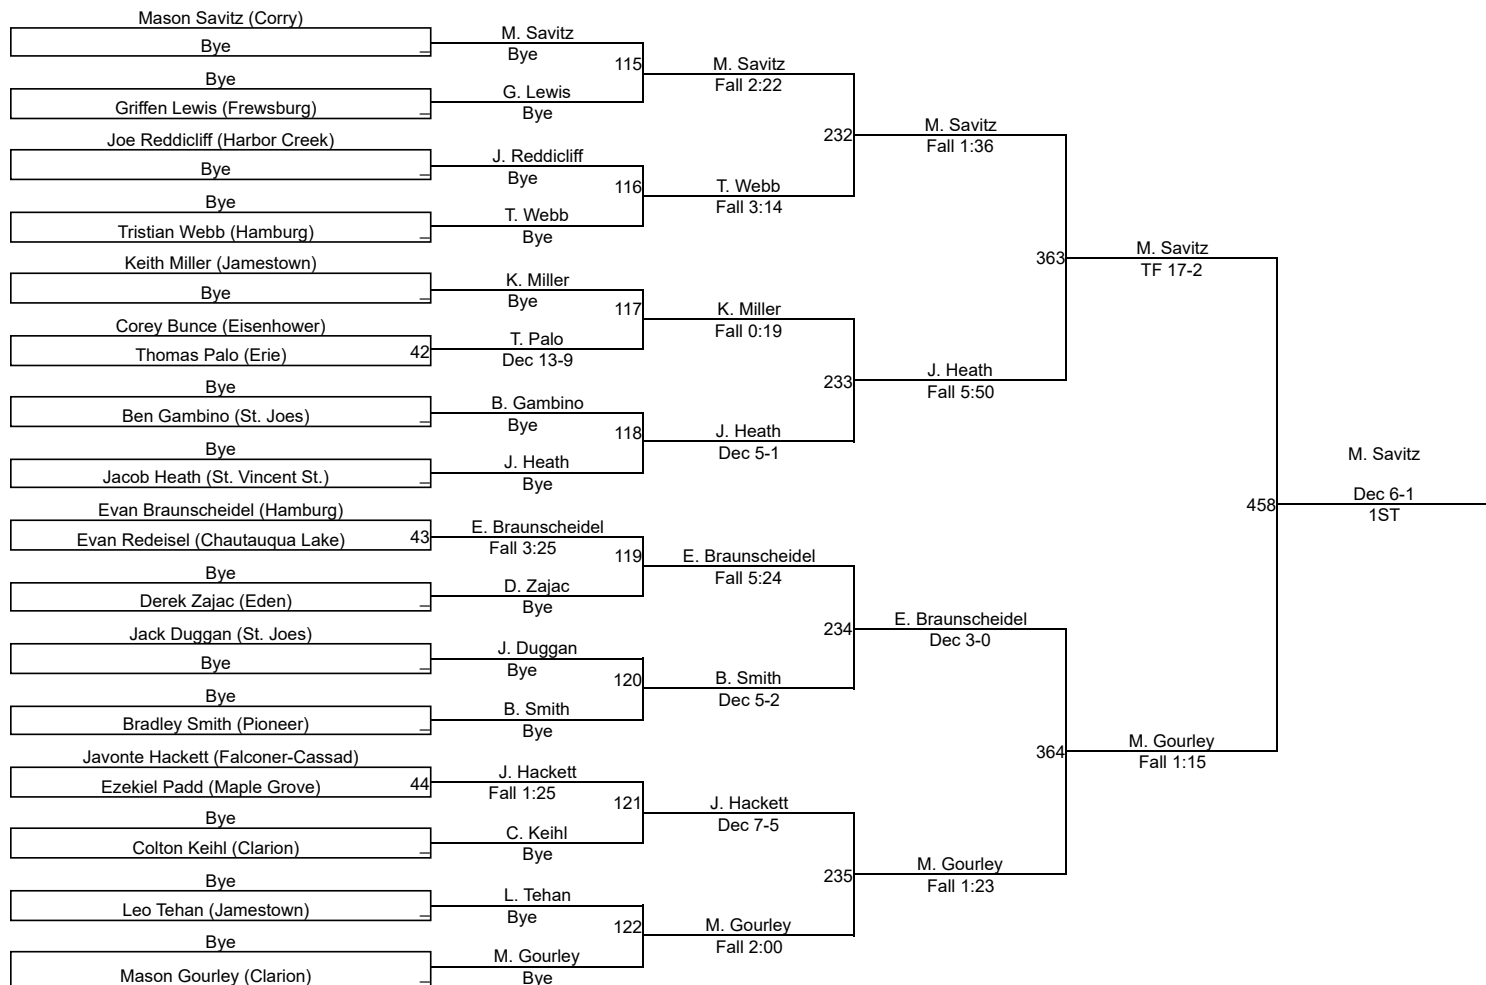

Patrick J Morales Memorial

Varsity 170