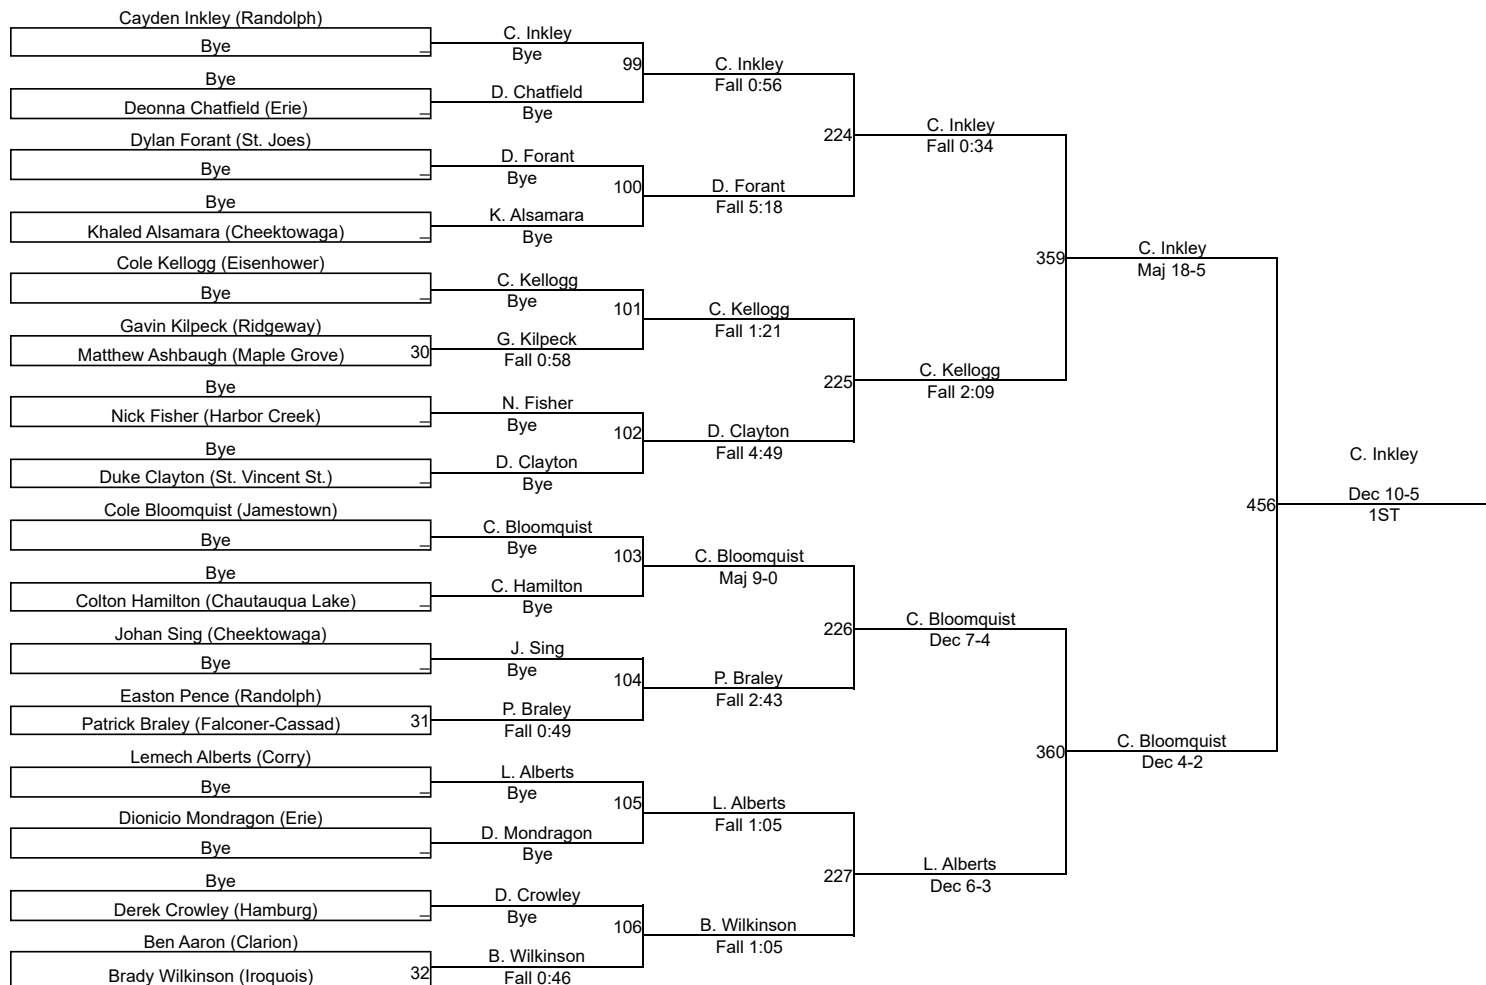

Patrick J Morales Memorial

Varsity 152