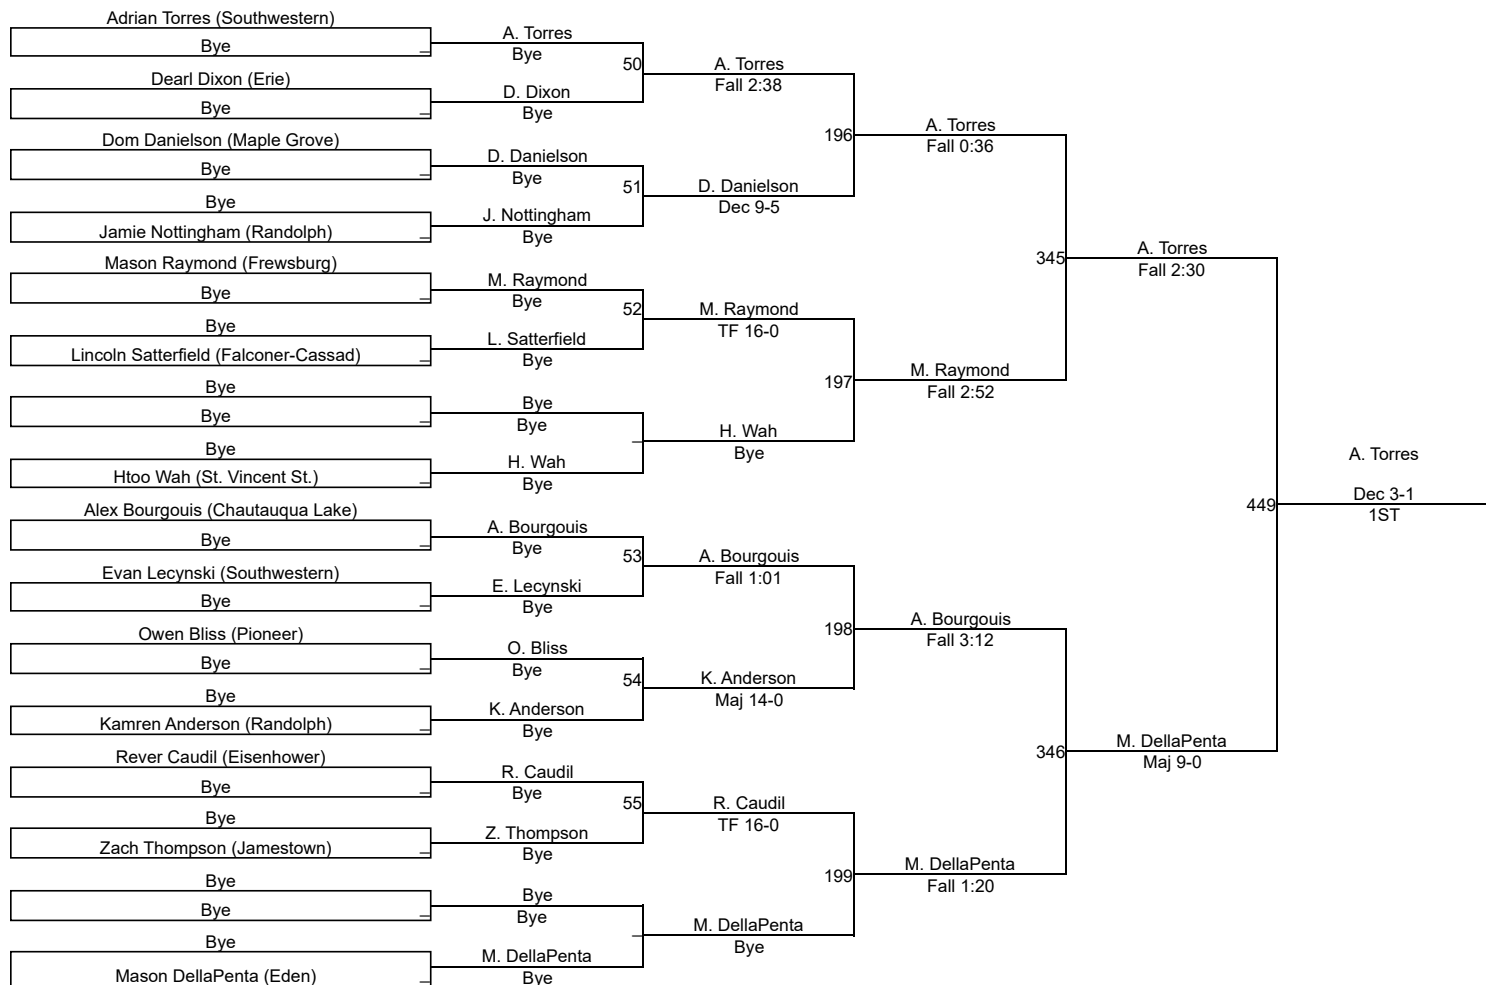

Team Scores

	Team	Abbr	Score
1	Corry	COR	271.0
2	Chautauqua Lake	CL	246.5
3	St. Vincent St. Mary	STV	209.0
4	Clarion	CLAR	137.0
5	Southwestern	SW	125.5
6	Jamestown	JAM	115.5
7	Falconer-Cassadaga Valley	FCV	94.0
8	Ridgeway	RIDG	91.0
9	Pioneer	PIO	90.5
10	Hamburg	HAM	88.0
11	Randolph	RAND	80.0
12	Eden	EDEN	79.5
13	Maple Grove	MG	75.5
14	Eisenhower	EIS	71.5
15	Kane	KANE	63.5
16	Iroquois	IRO	48.0
17	Harbor Creek	HC	43.5
18	St. Joes	ST J	41.0
19	Dunkirk	DUN	28.0
20	Gowanda	GOW	26.0
21	Frewsburg	FREW	20.5
22	Cheektowaga	CHEE	17.0
23	Seneca	SEN	17.0
24	Erie	ERIE	5.0

Outstanding Wrestler Award - 138 Jordan Joslyn (Chautauqua Lake)

Aggregate Pin Award - 131 Isaiah Bayle (Corry)

Patrick J Morales Memorial

Varsity 101