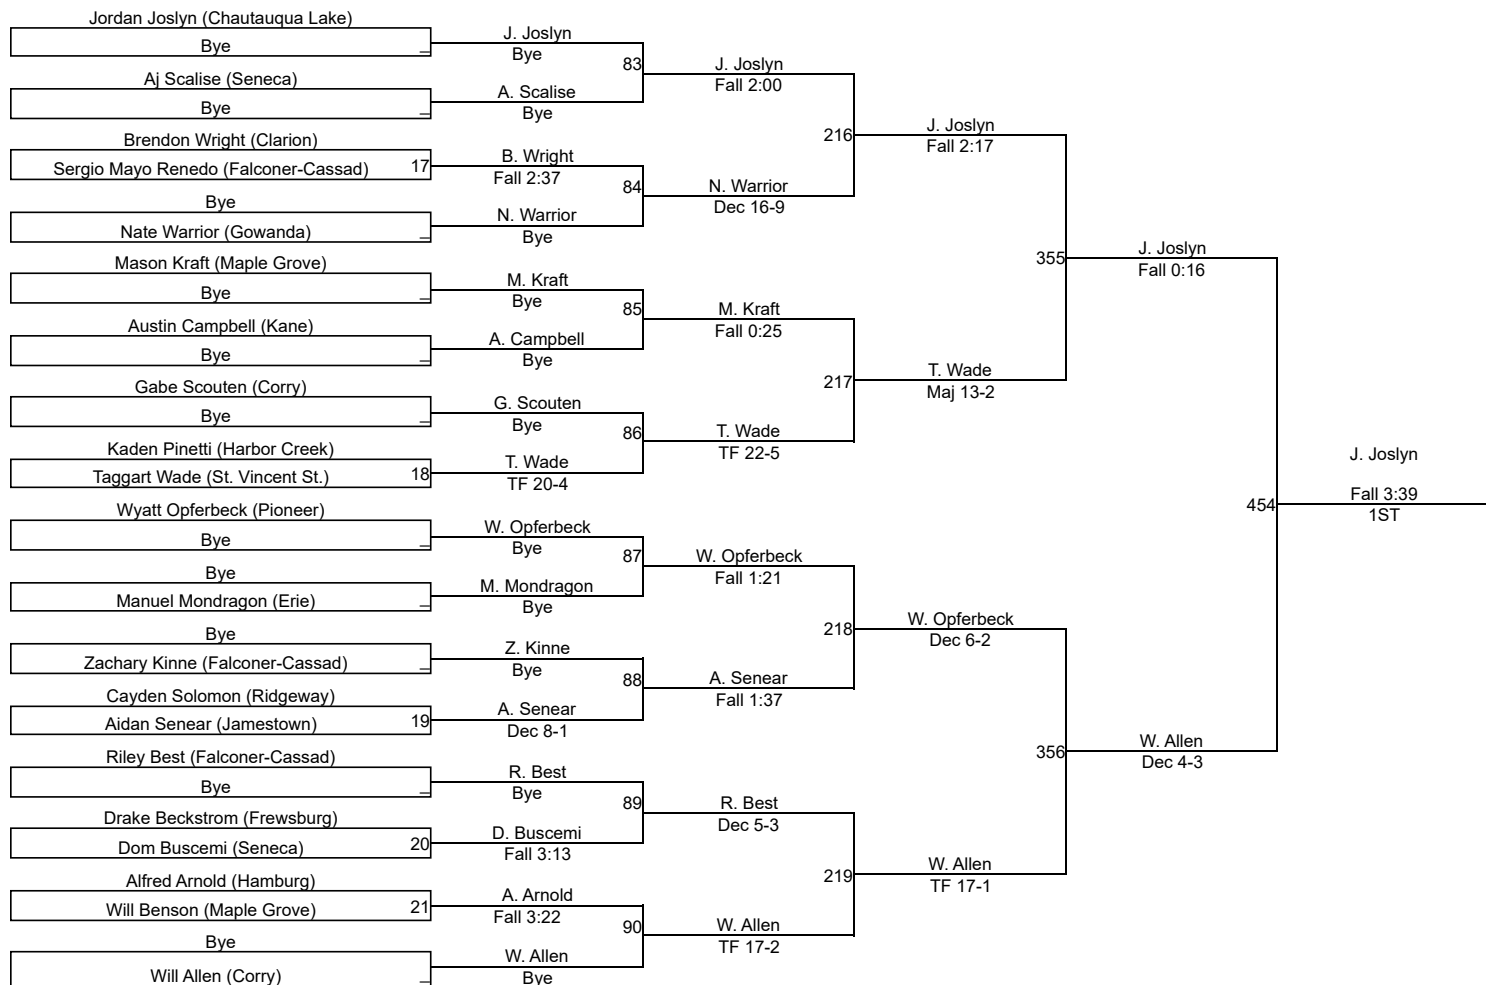

Patrick J Morales Memorial

Varsity 138