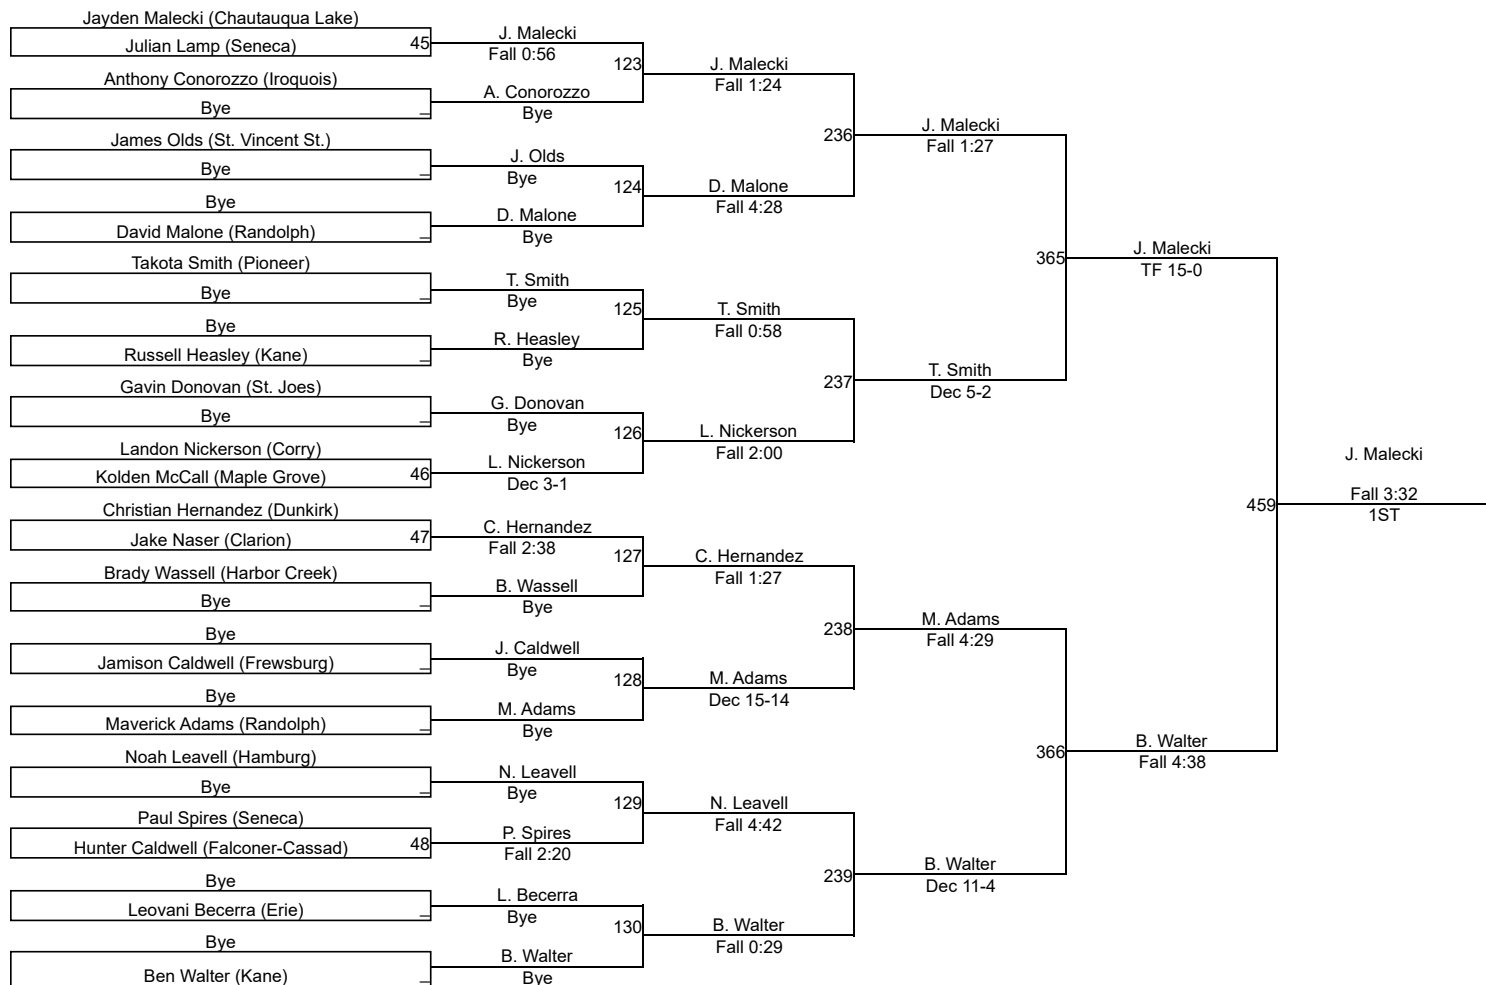

Patrick J Morales Memorial

Varsity 190