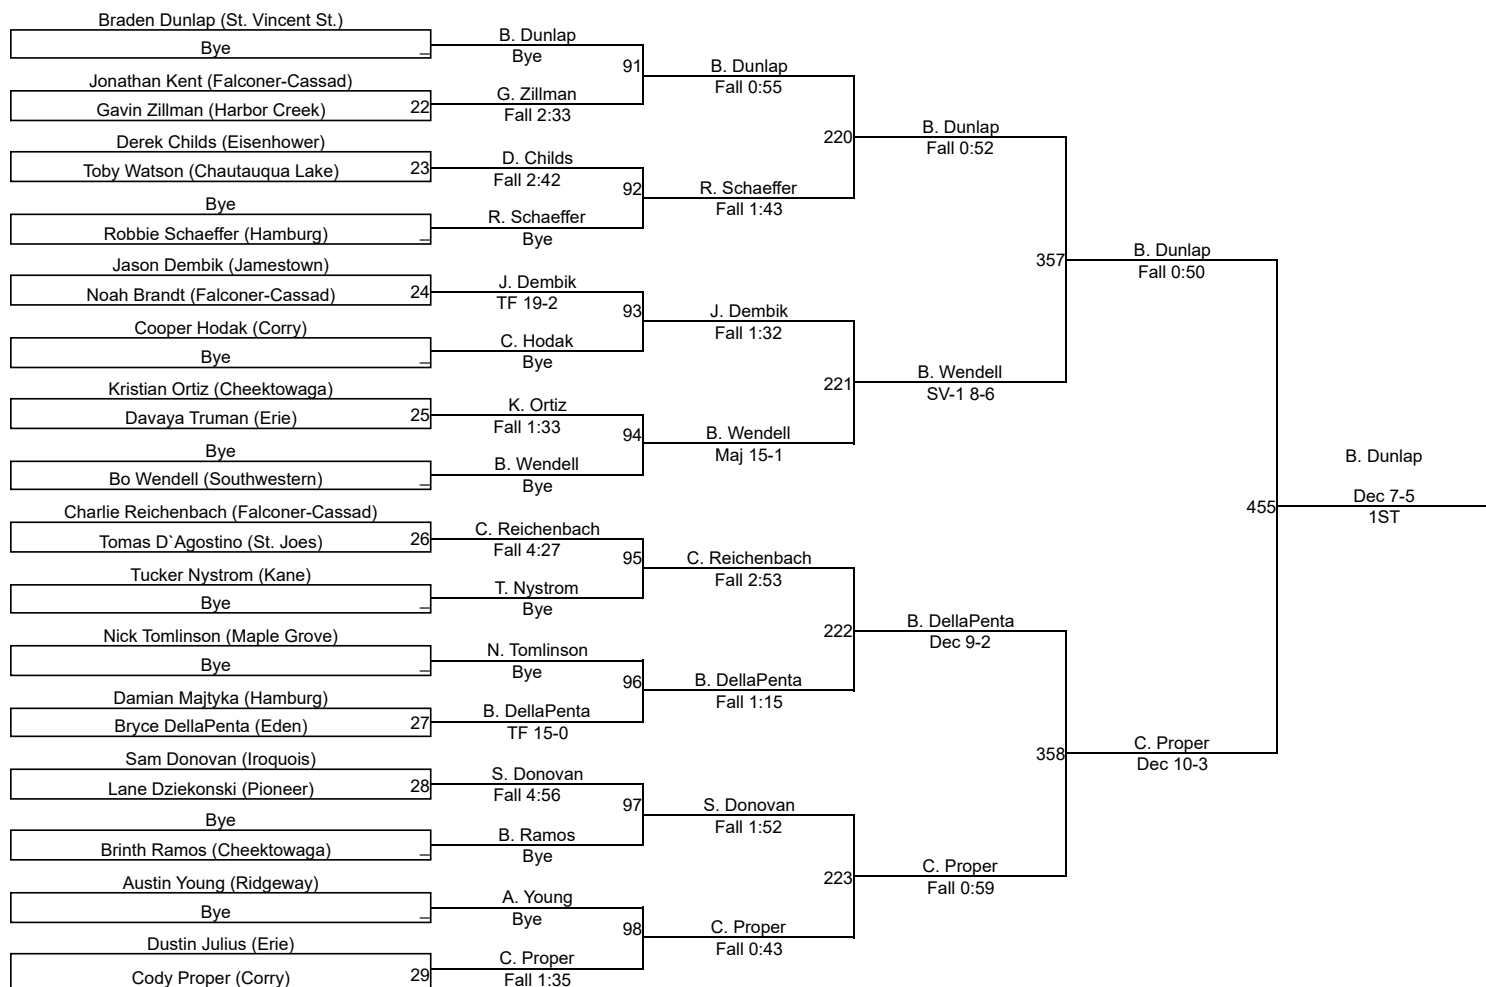

Patrick J Morales Memorial

Varsity 145