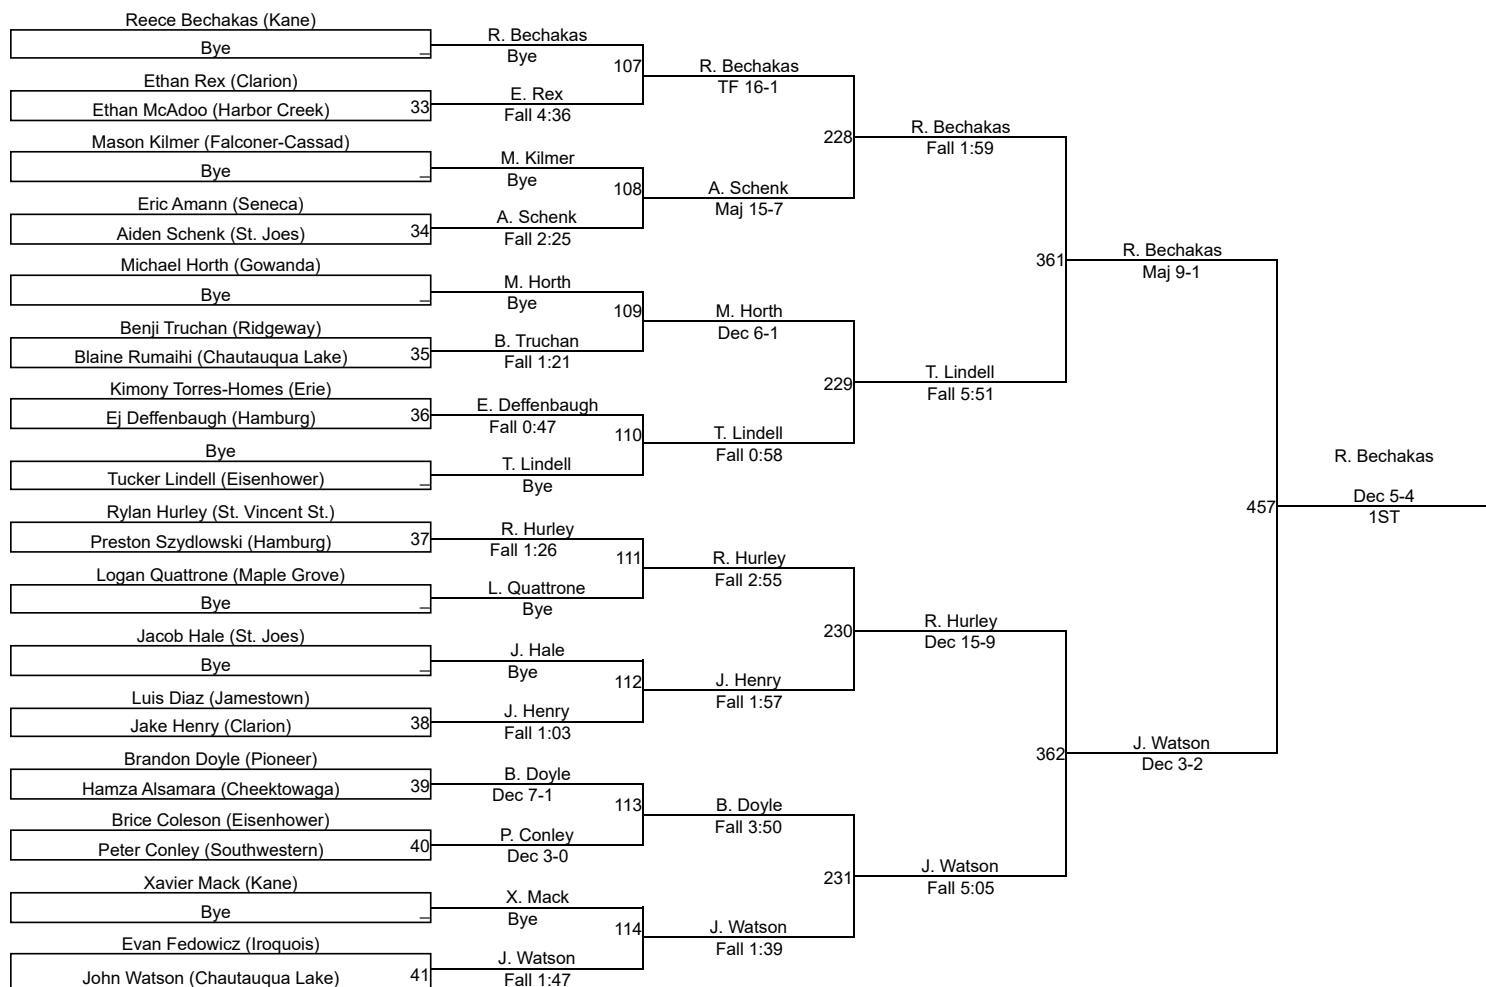

Patrick J Morales Memorial

Varsity 160