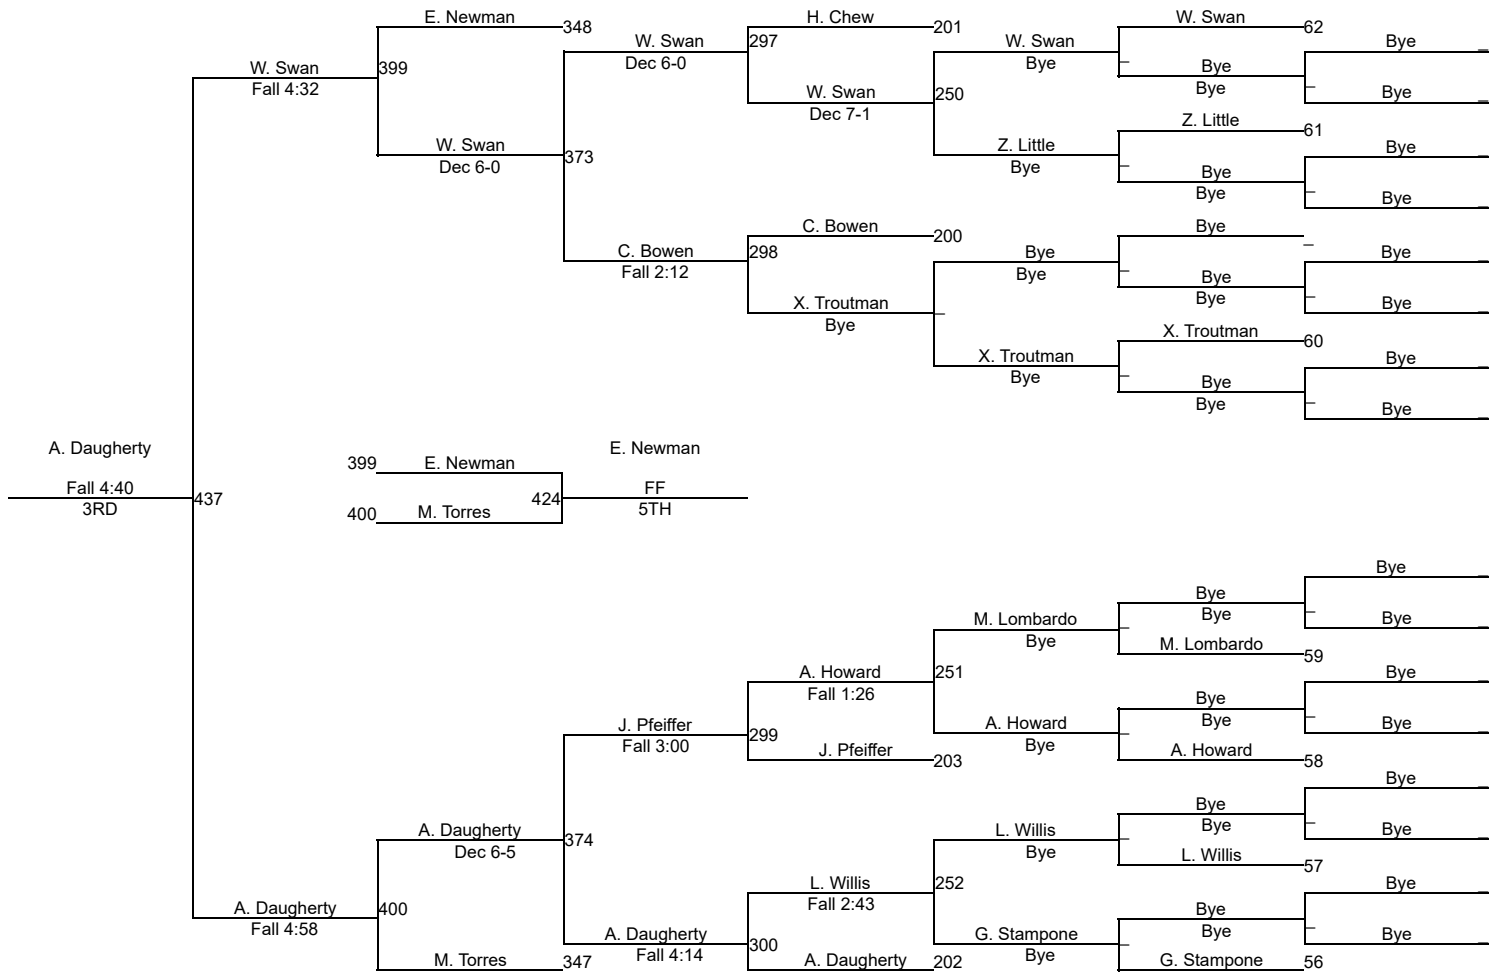

Varsity 108