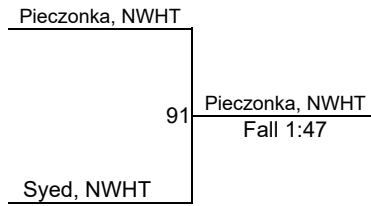

HS Girls MOW: Michaela Thomas (Iroquois)

Ripley Invitational

Girls 100

Round 1

Round 2

Round 3

WRESTLERS

Sheila Vega, DNKG, 1-1, 10

Sumaya Syed, NWHT, 0-6, 7

Lily Pieczonka, NWHT, 4-2, 9

Lily Pieczonka, NWHT, 4-2, 9
1ST

Sheila Vega, DNKG, 1-1, 10
2ND

Sumaya Syed, NWHT, 0-6, 7
3RD

Ripley Invitational

Girls 107

Round 1