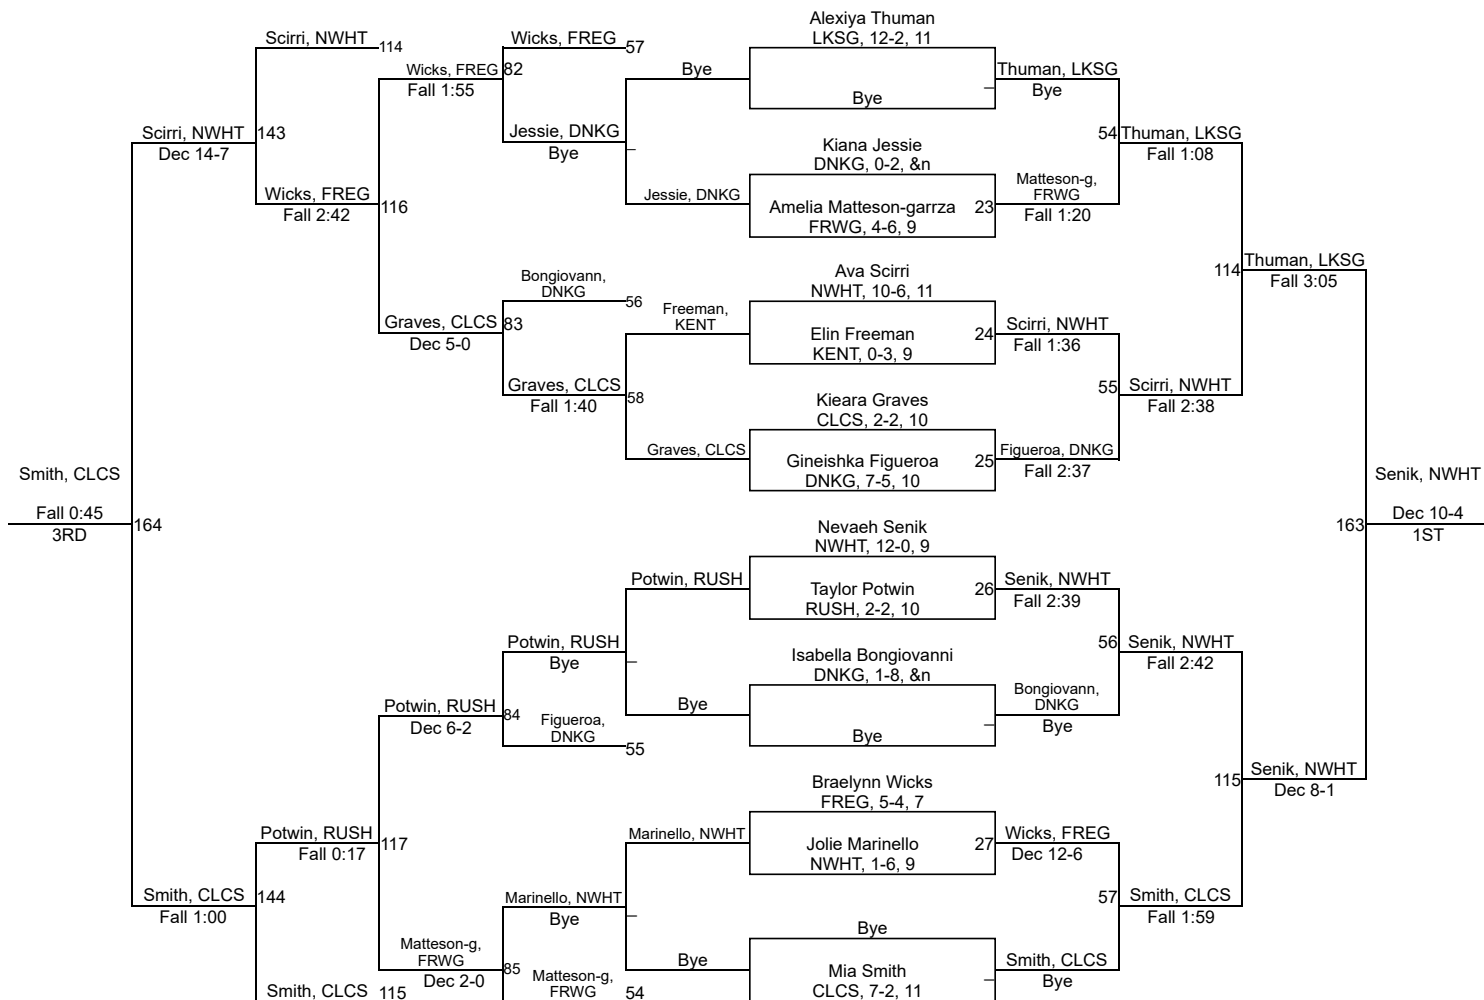

Addison Gervasio, CLCS, 1-6, 8
5TH

Ripley Invitational

Girls 120

Ripley Invitational

Girls 126

Ripley Invitational

Girls 132

Ripley Invitational