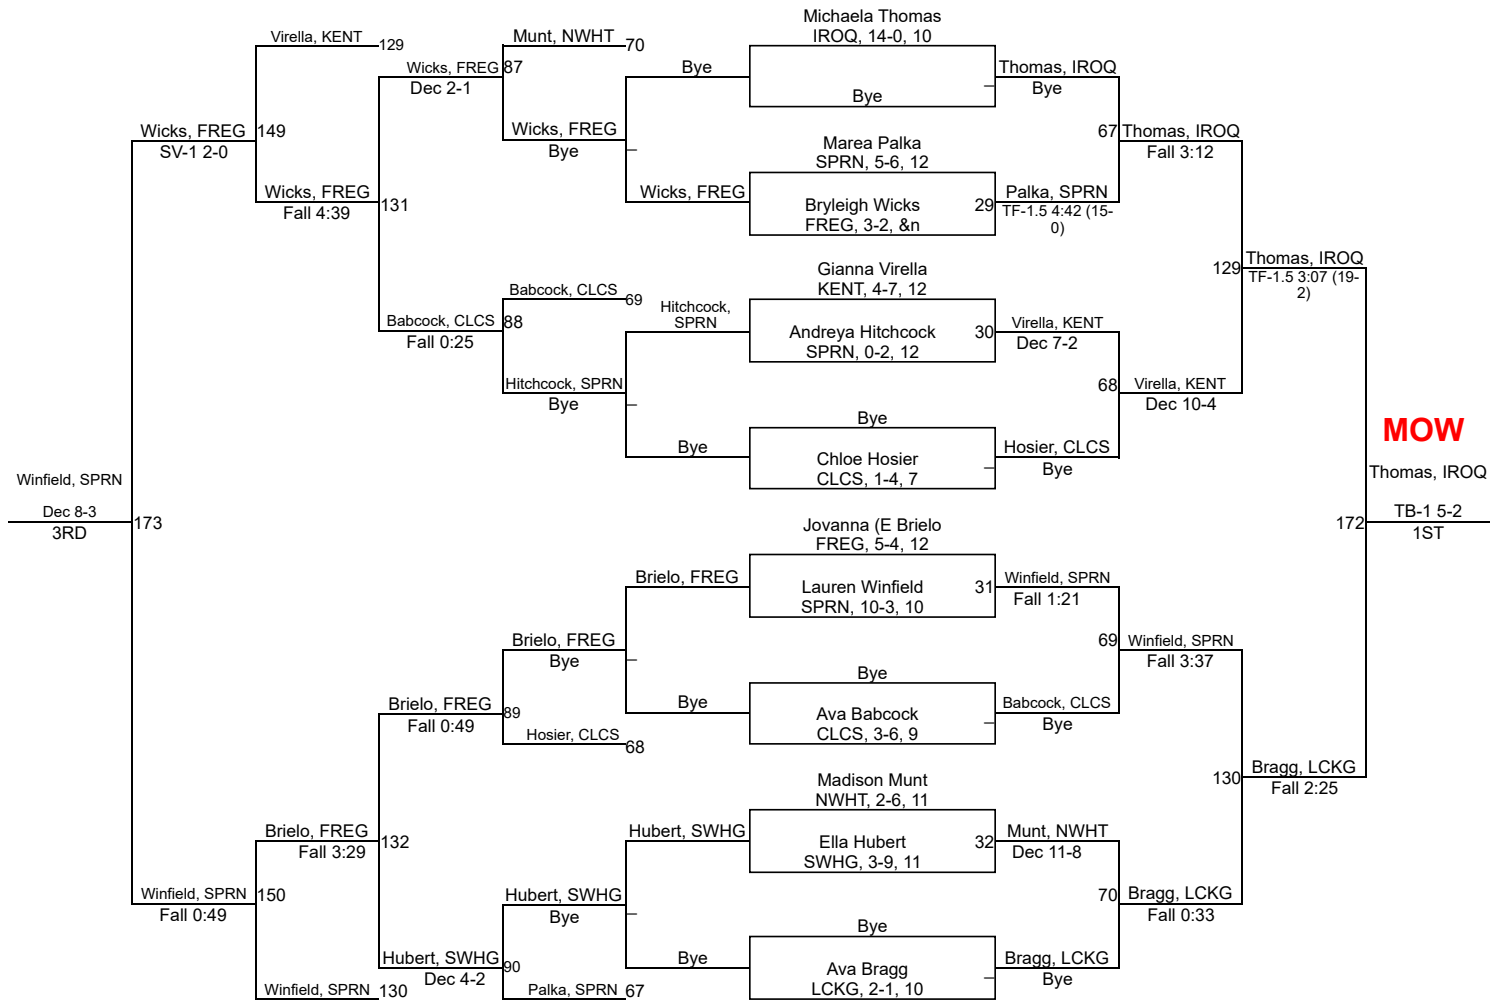

Ripley Invitational

Girls 165

MOW

Thomas, IROQ

172 TB-1 5-2 1ST