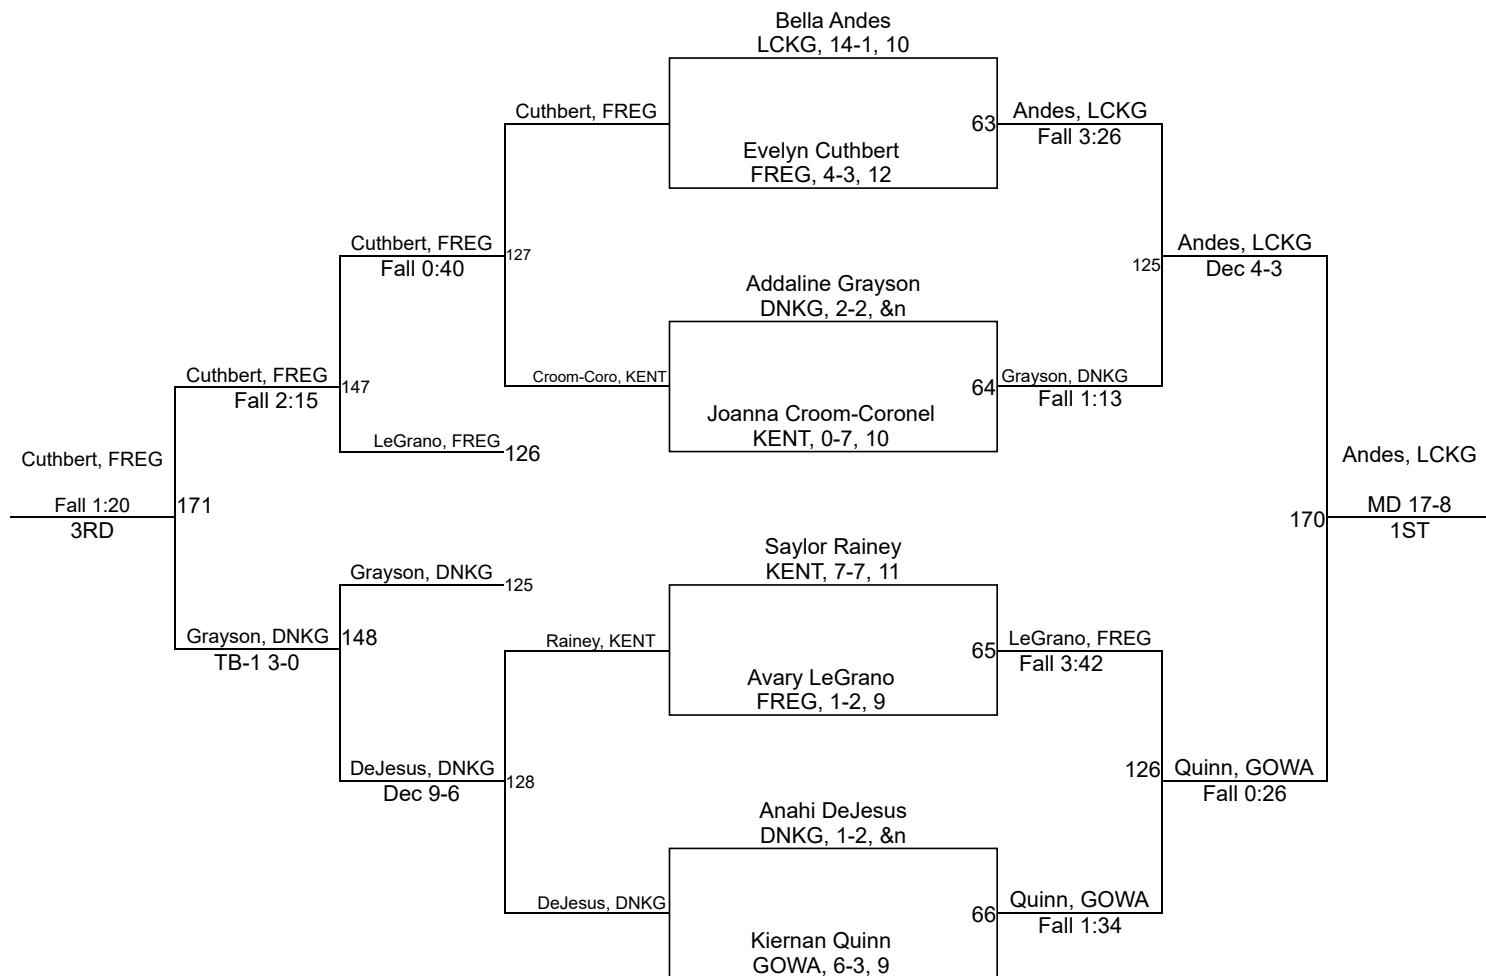

Ripley Invitational

Girls 152