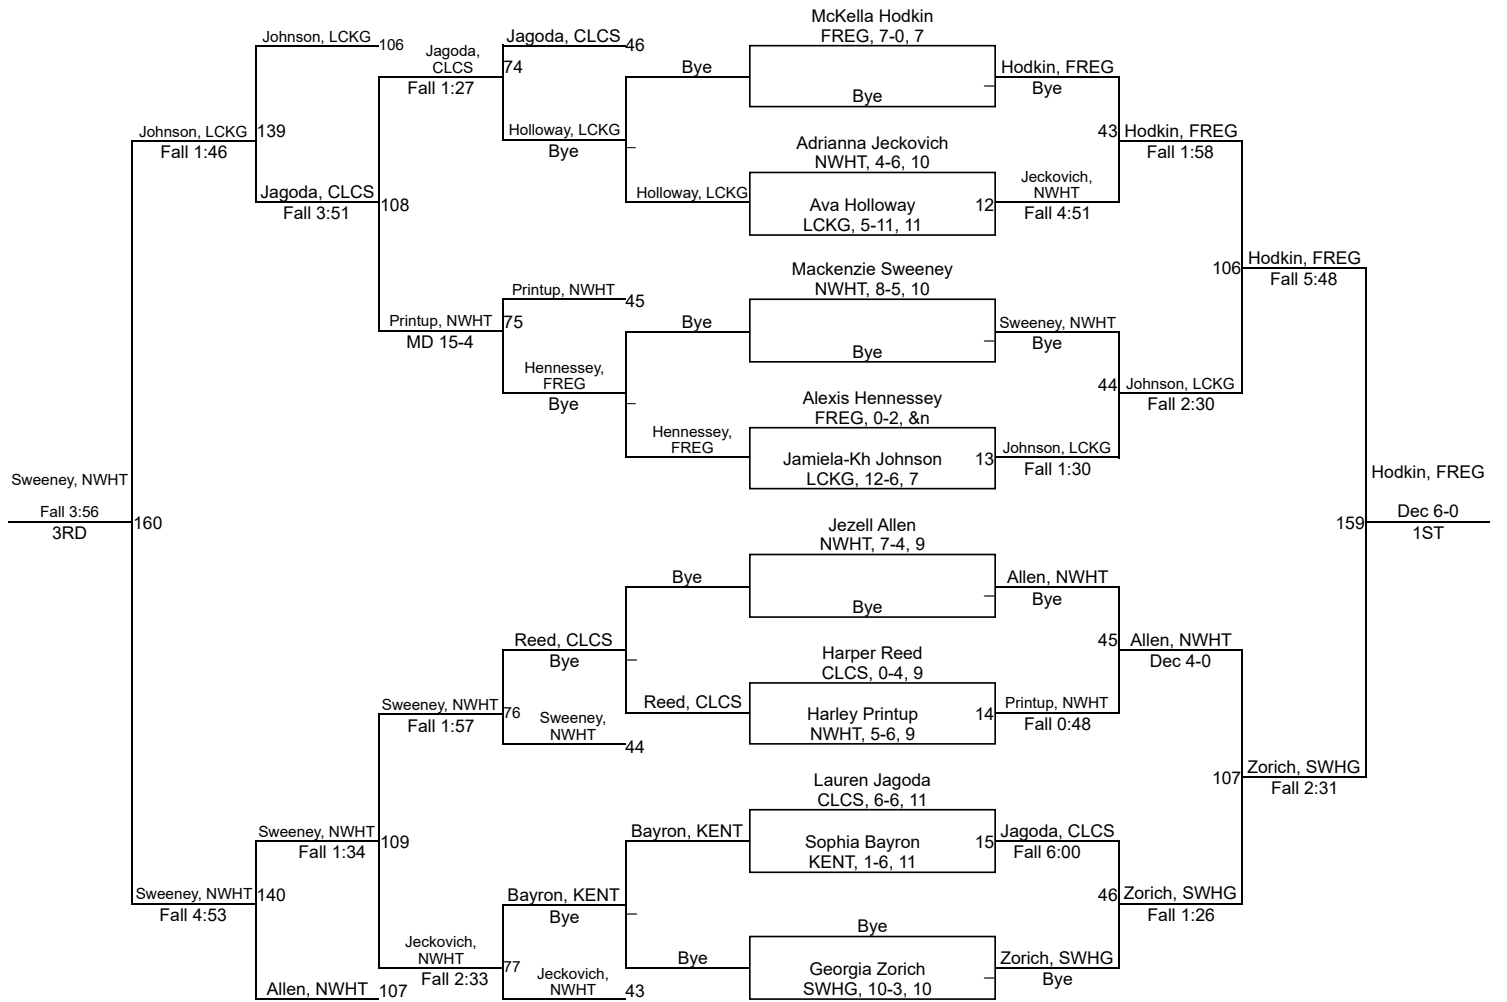

Ripley Invitational

Girls 120