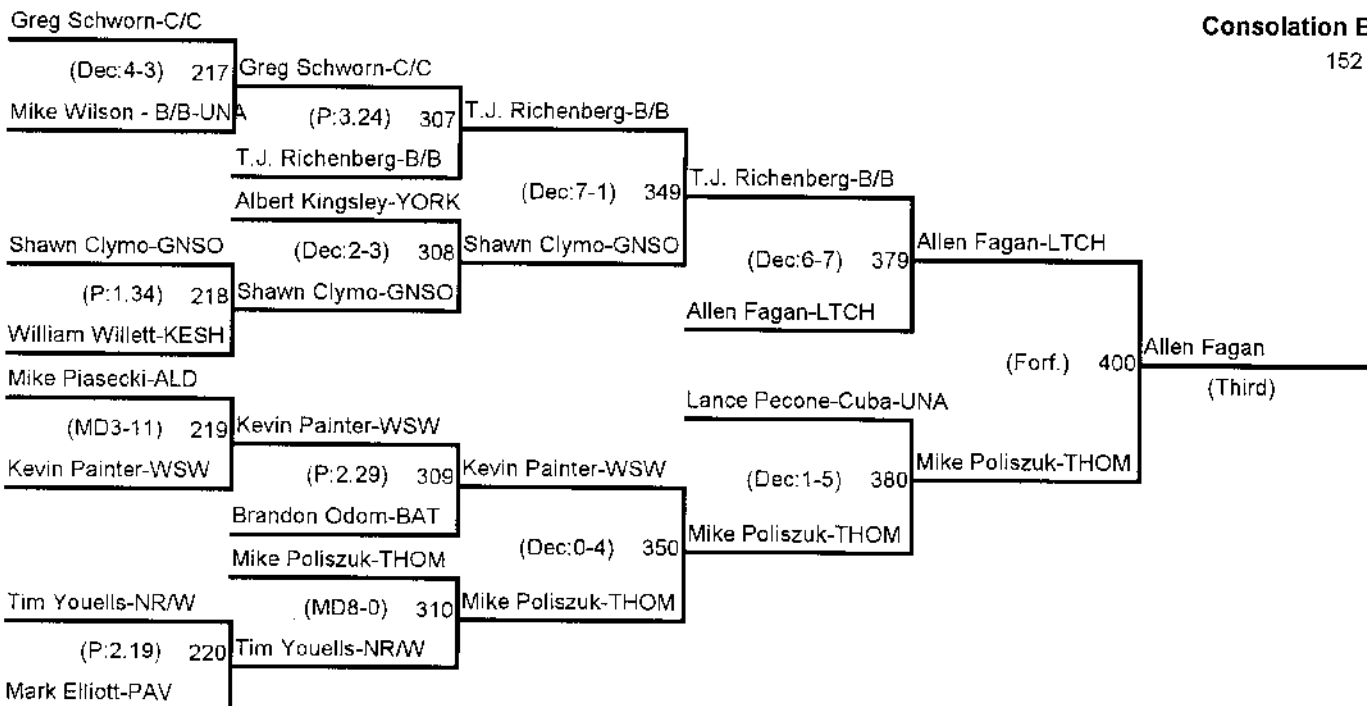

145 Pounds

Consolation Bracket

145 Pounds

Byron-Bergen Wrestling Tournament

Championship Bracket

152 Pounds

Consolation Bracket

152 Pounds