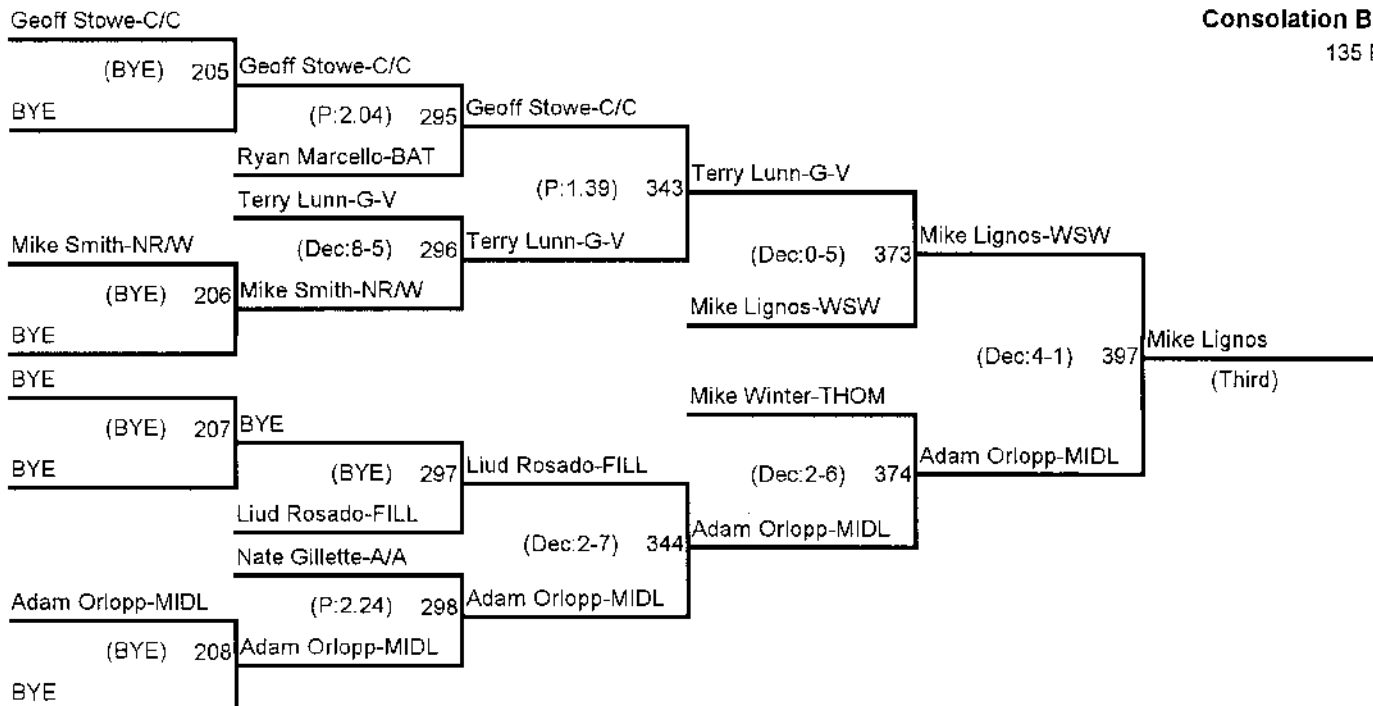

Consolation Bracket

135 Pounds