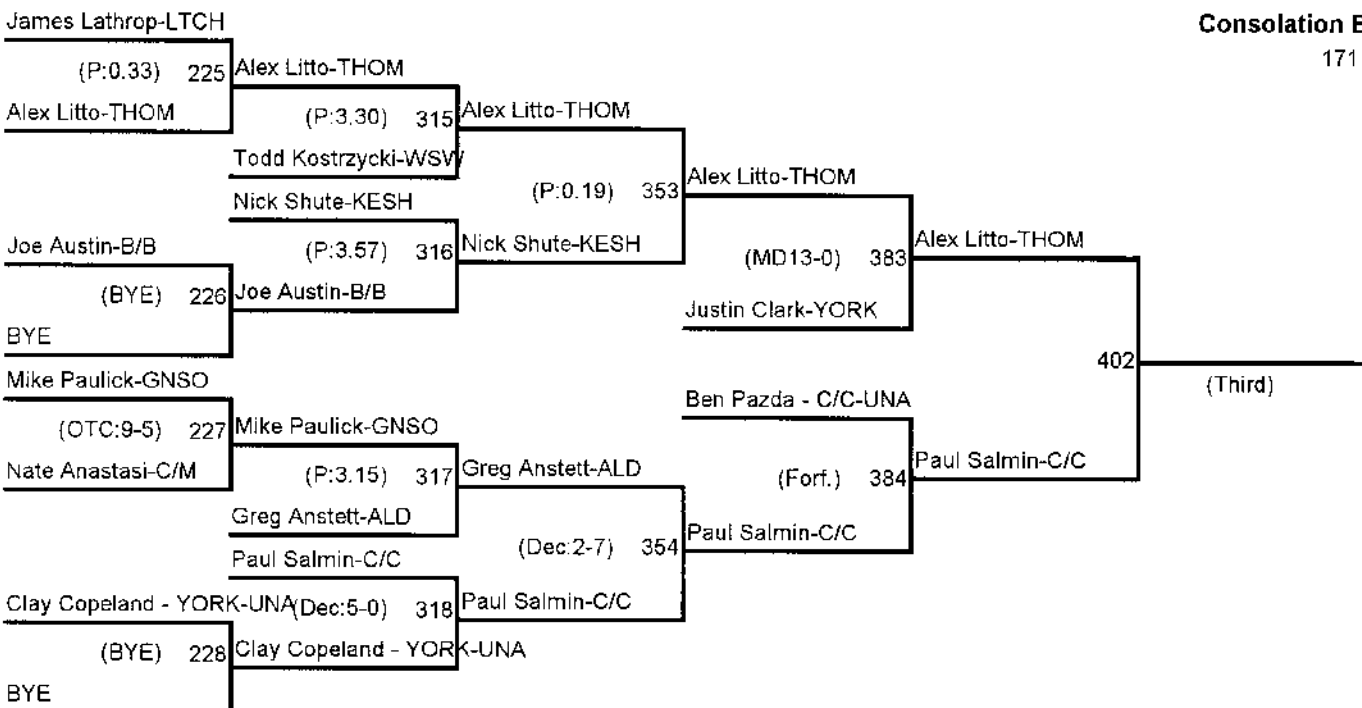

Consolation Bracket

171 Pounds