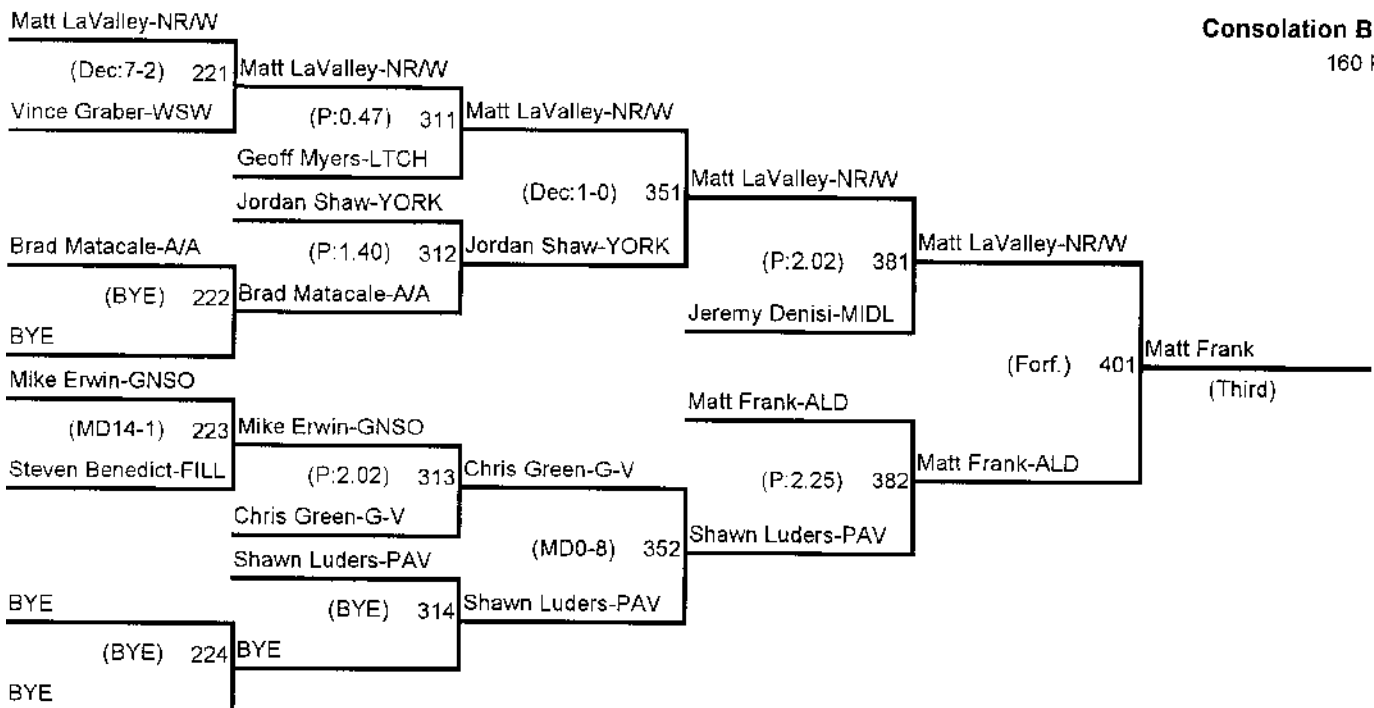

Byron-Bergen Wrestling Tournament -

Championship Bracket

160 Pounds

Consolation Bracket

160 Pounds

Byron-Bergen Wrestling Tournament -

Championship Bracket

171 Pounds