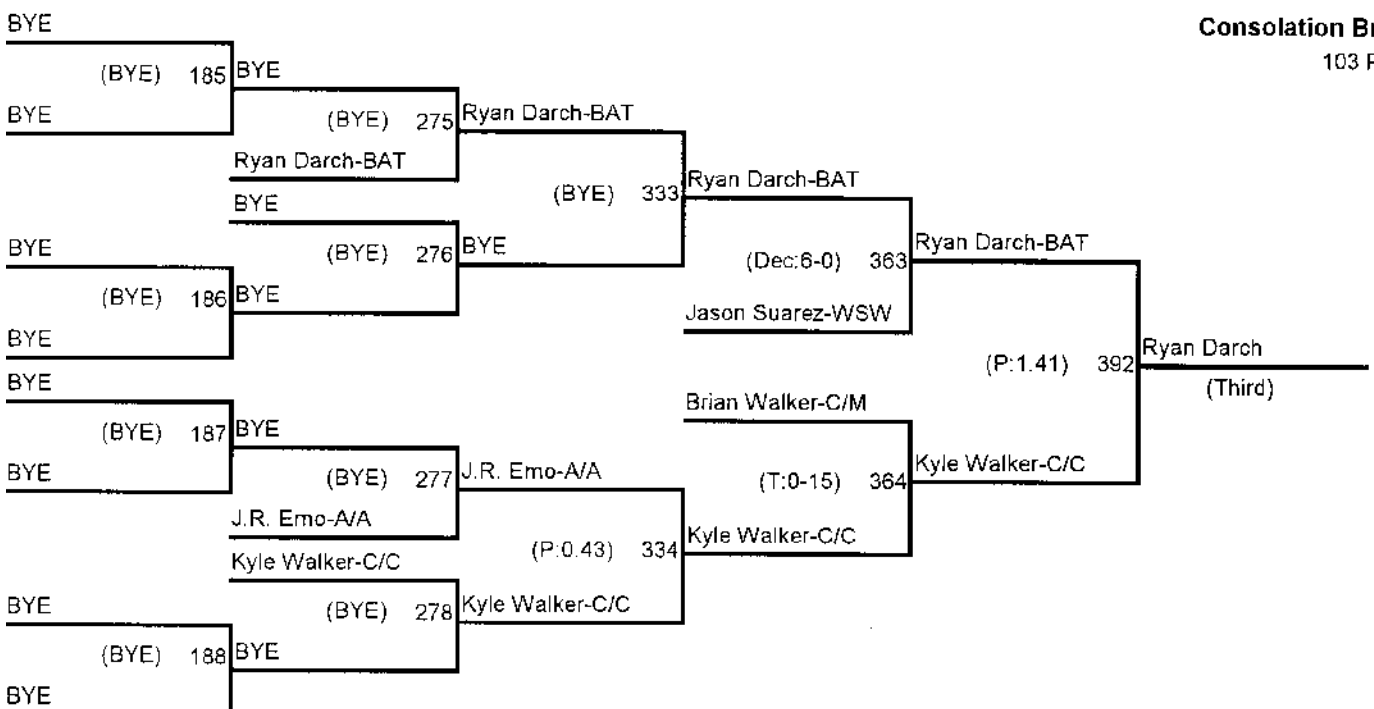

Consolation Bracket

103 Pounds