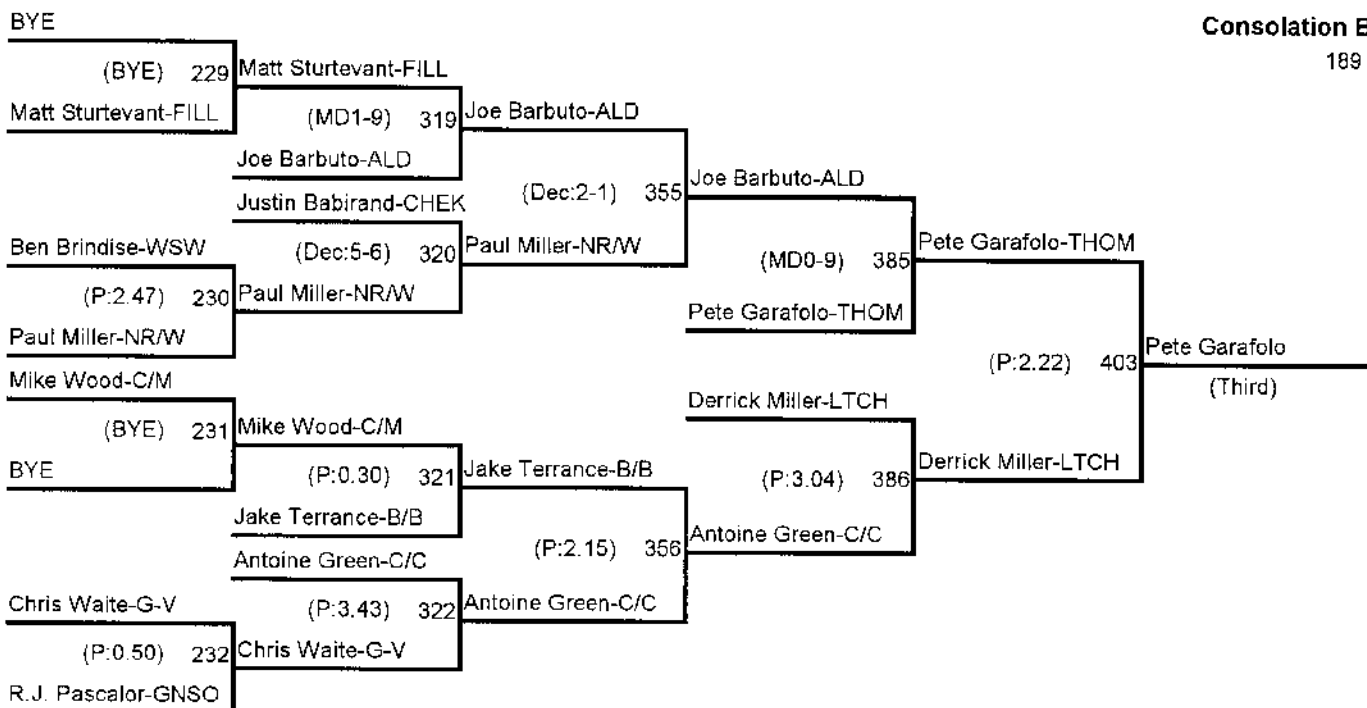

Consolation Bracket

171 Pounds

Byron-Bergen Wrestling Tournament -

Championship Bracket

189 Pounds

Consolation Bracket

189 Pounds

Byron-Bergen Wrestling Tournament