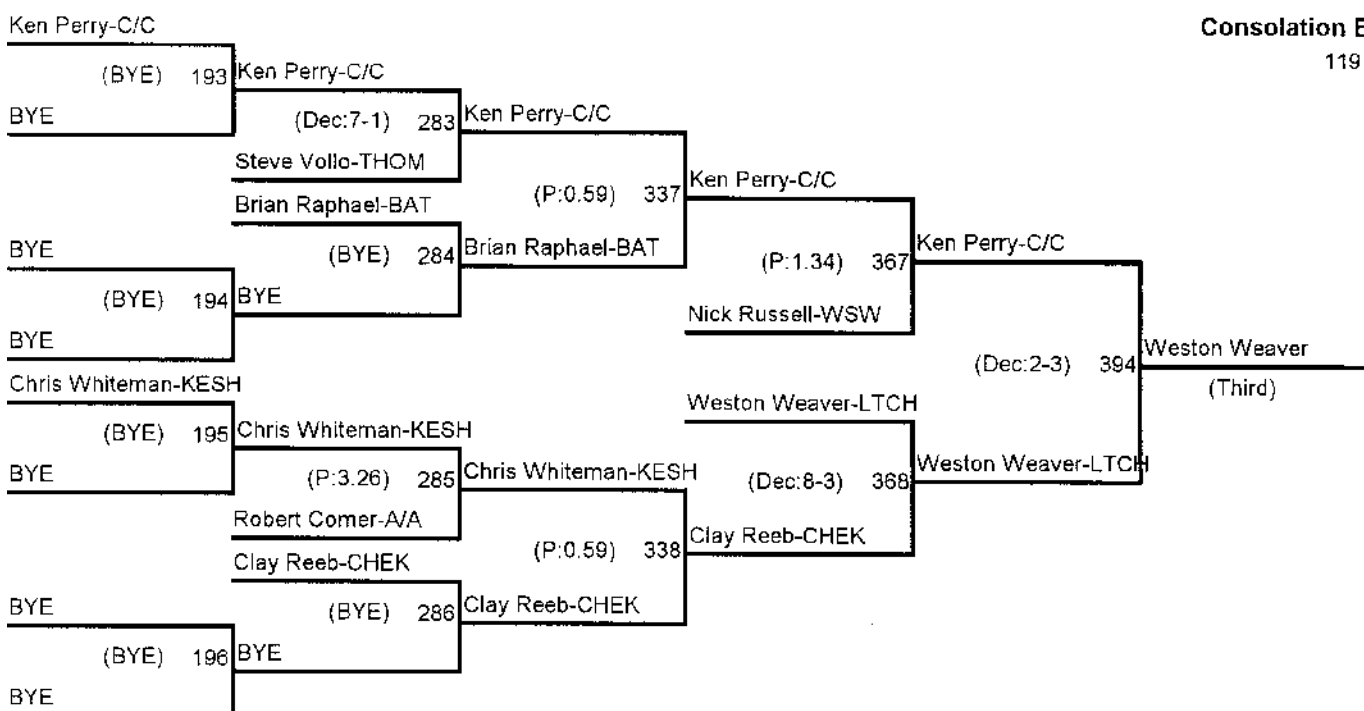

Consolation Bracket

119 Pounds