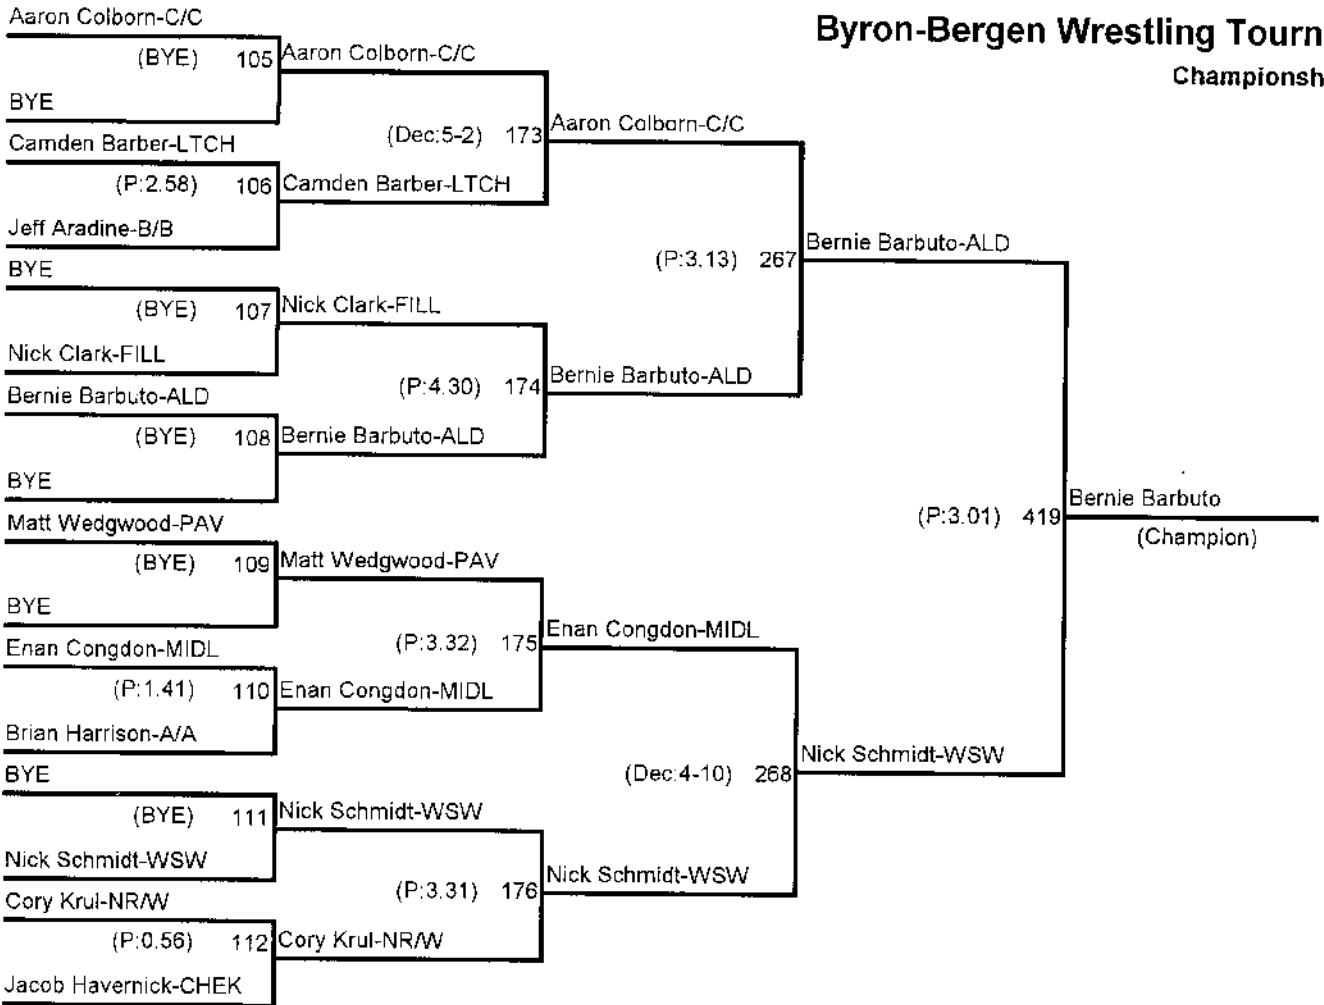

Byron-Bergen Wrestling Tournament

Championship Bracket
215 Pound