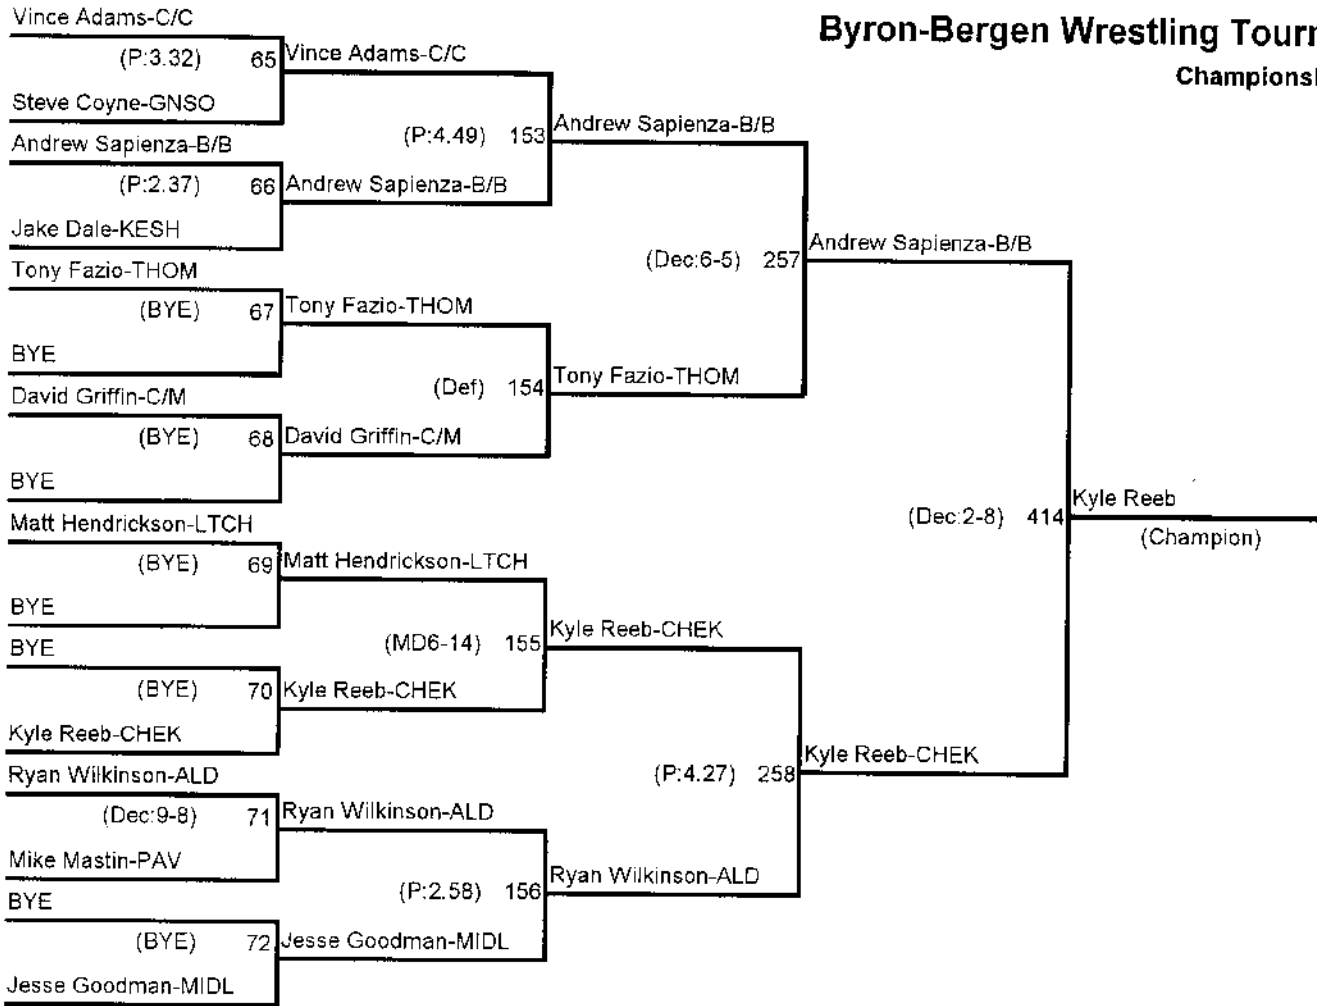

Byron-Bergen Wrestling Tournament -

Championship Bracket

145 Pounds