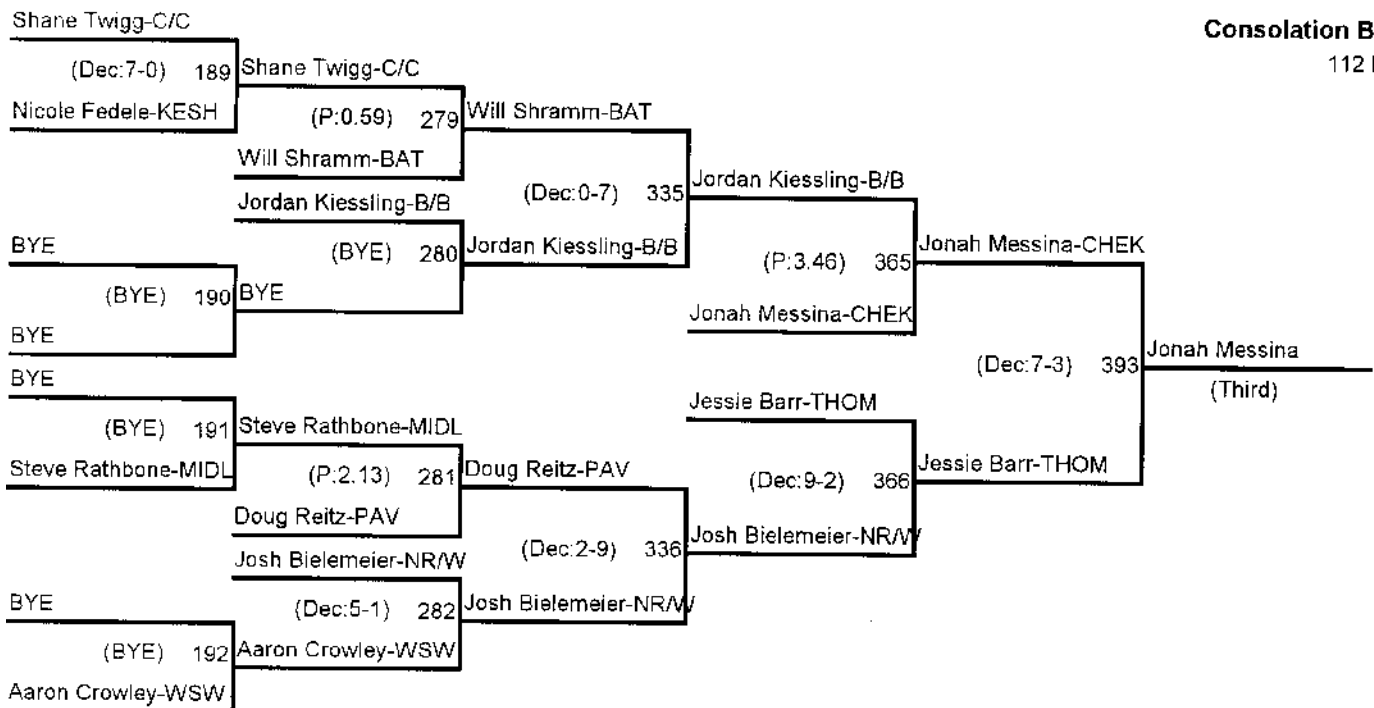

Consolation Bracket

103 Pounds

Byron-Bergen Wrestling Tournament -

Championship Bracket

112 Pounds

Consolation Bracket

112 Pounds

Byron-Bergen Wrestling Tournament -