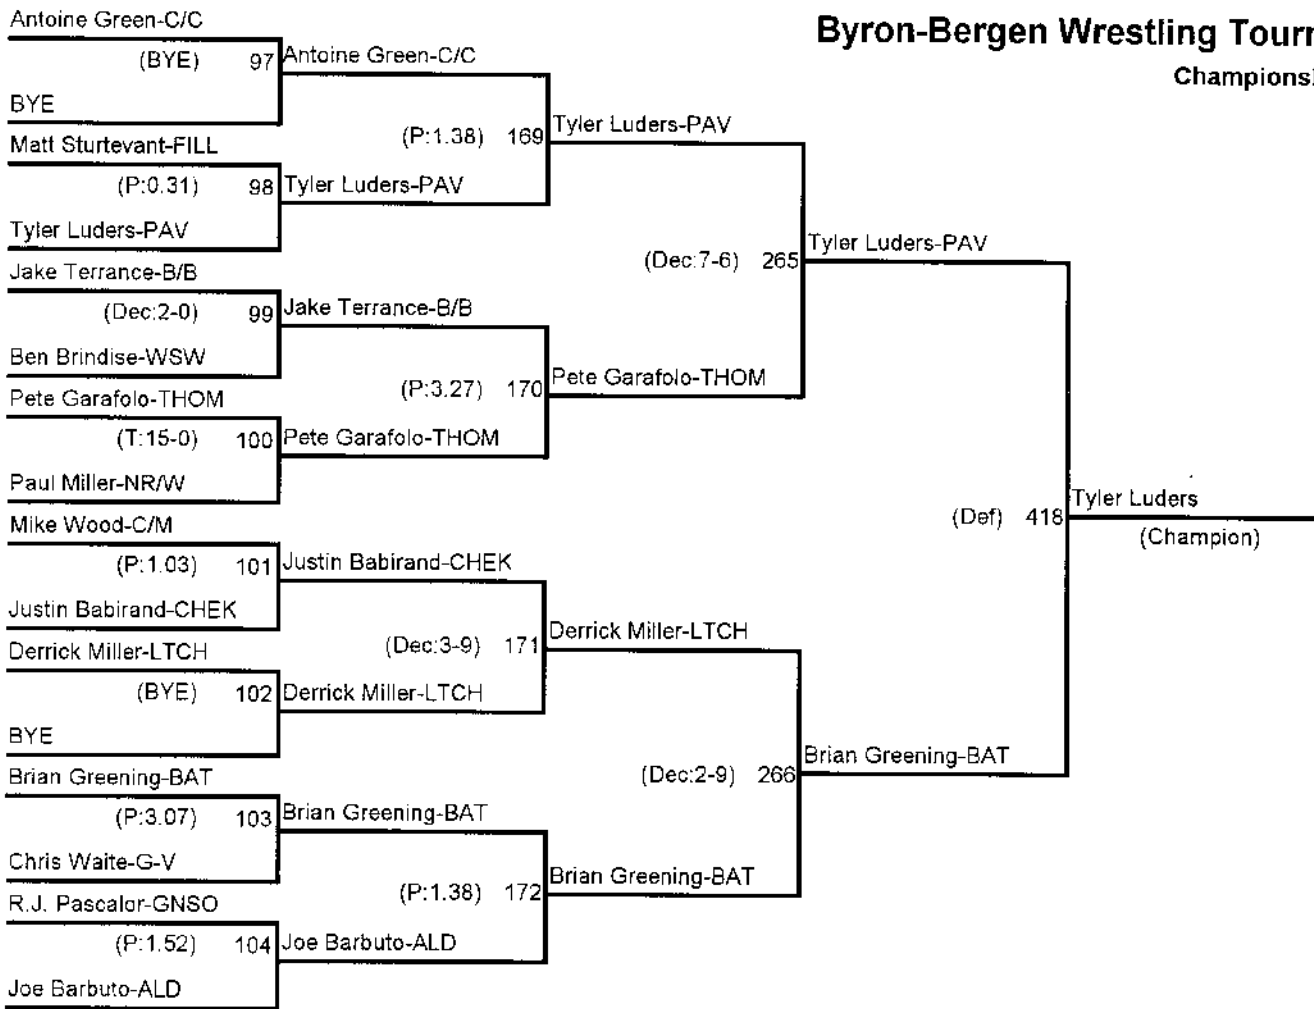

Consolation Bracket

171 Pounds

Byron-Bergen Wrestling Tournament -

Championship Bracket

189 Pounds

Consolation Bracket

189 Pounds

Byron-Bergen Wrestling Tournament