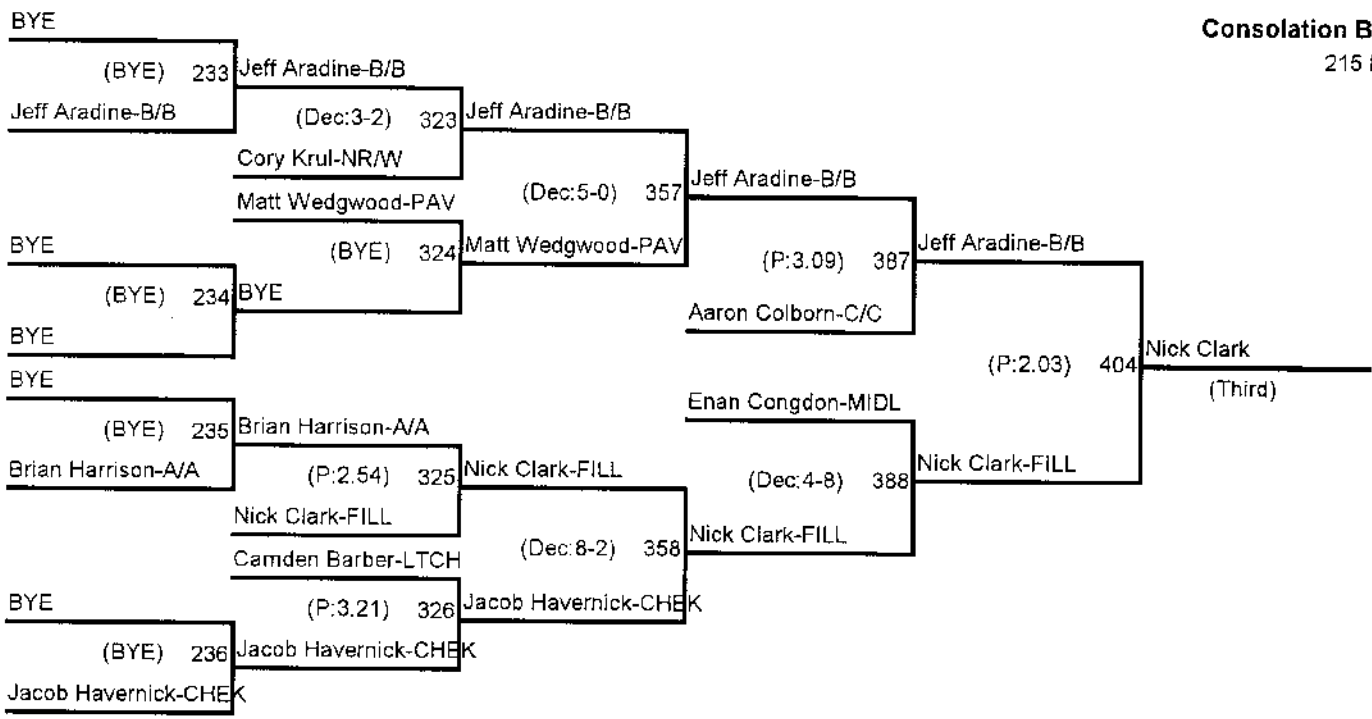

Consolation Bracket
215 Pounds