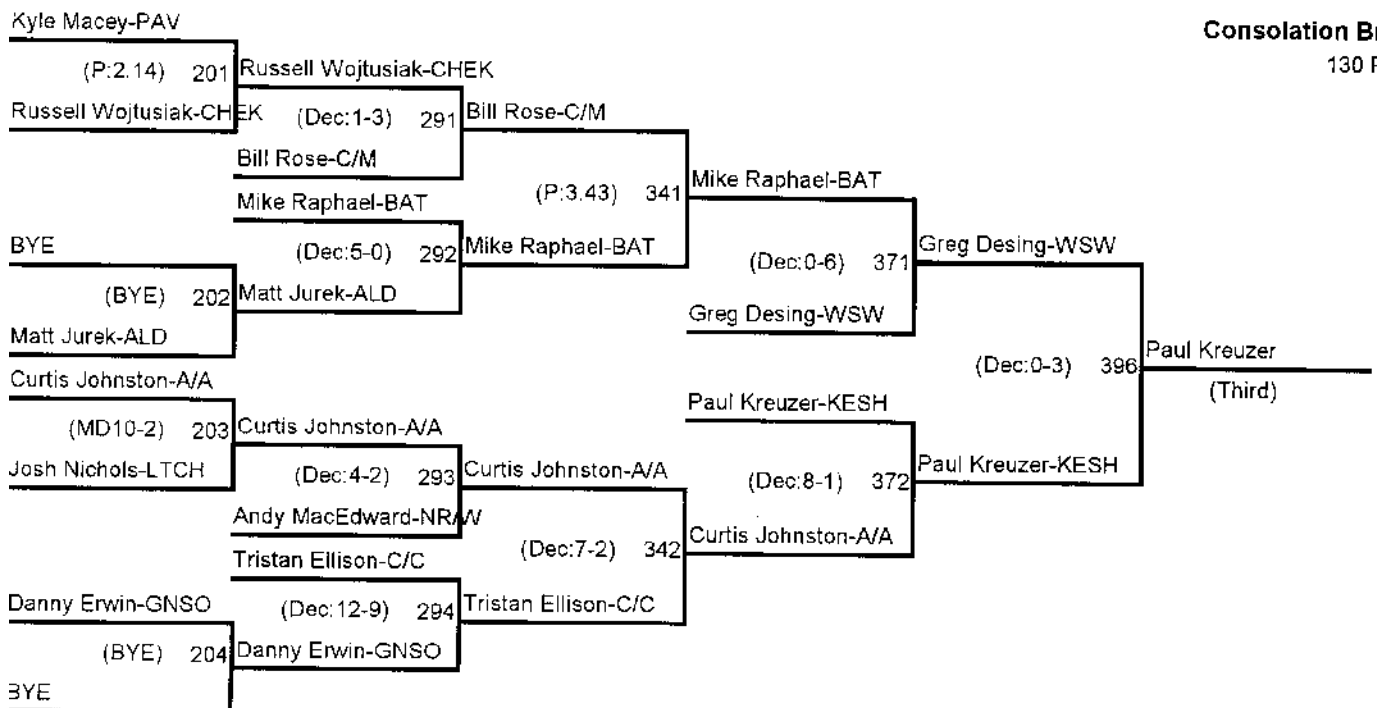

125 Pounds

Byron-Bergen Wrestling Tournament -

Championship Bracket

130 Pounds

Consolation Bracket

130 Pounds

Byron-Bergen Wrestling Tournament -

Championship Bracket