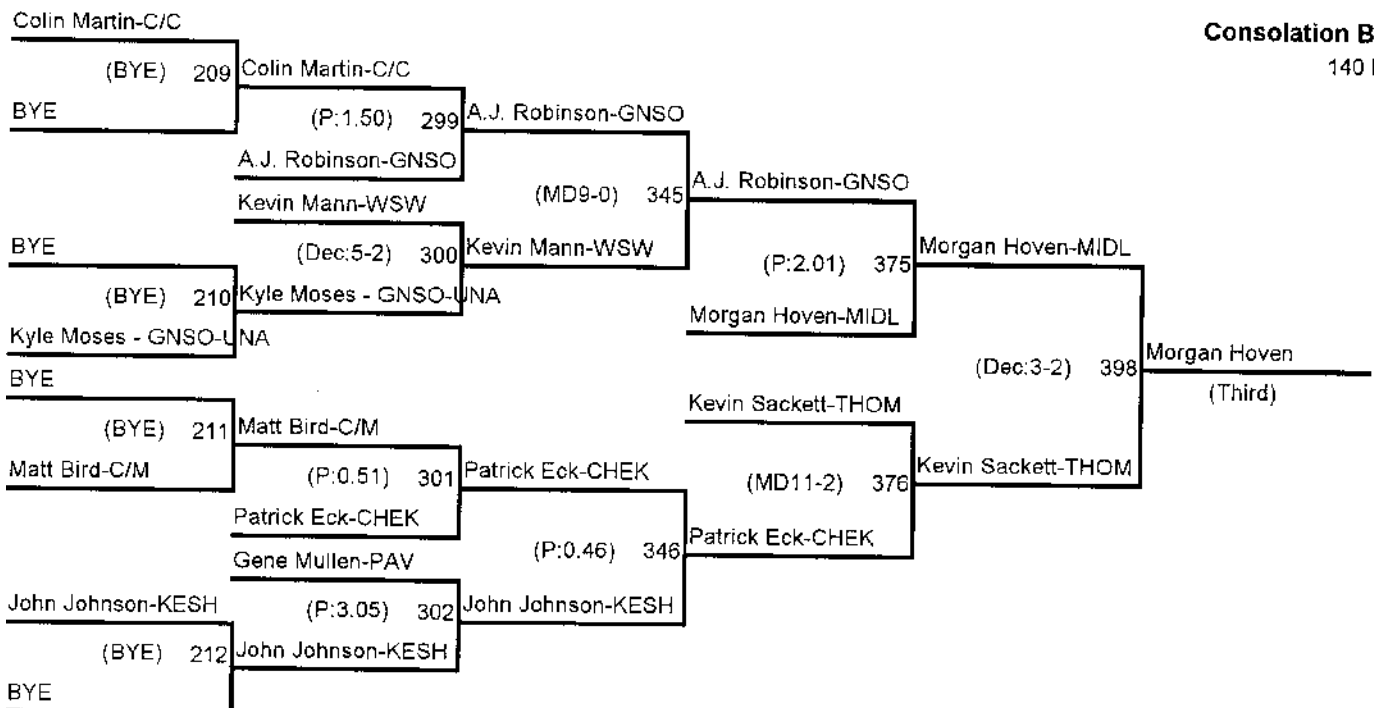

135 Pounds

Consolation Bracket

135 Pounds

Byron-Bergen Wrestling Tournament

Championship Bracket
140 Pounds

Consolation Bracket
140 Pounds

Byron-Bergen Wrestling Tournament -

Championship Bracket