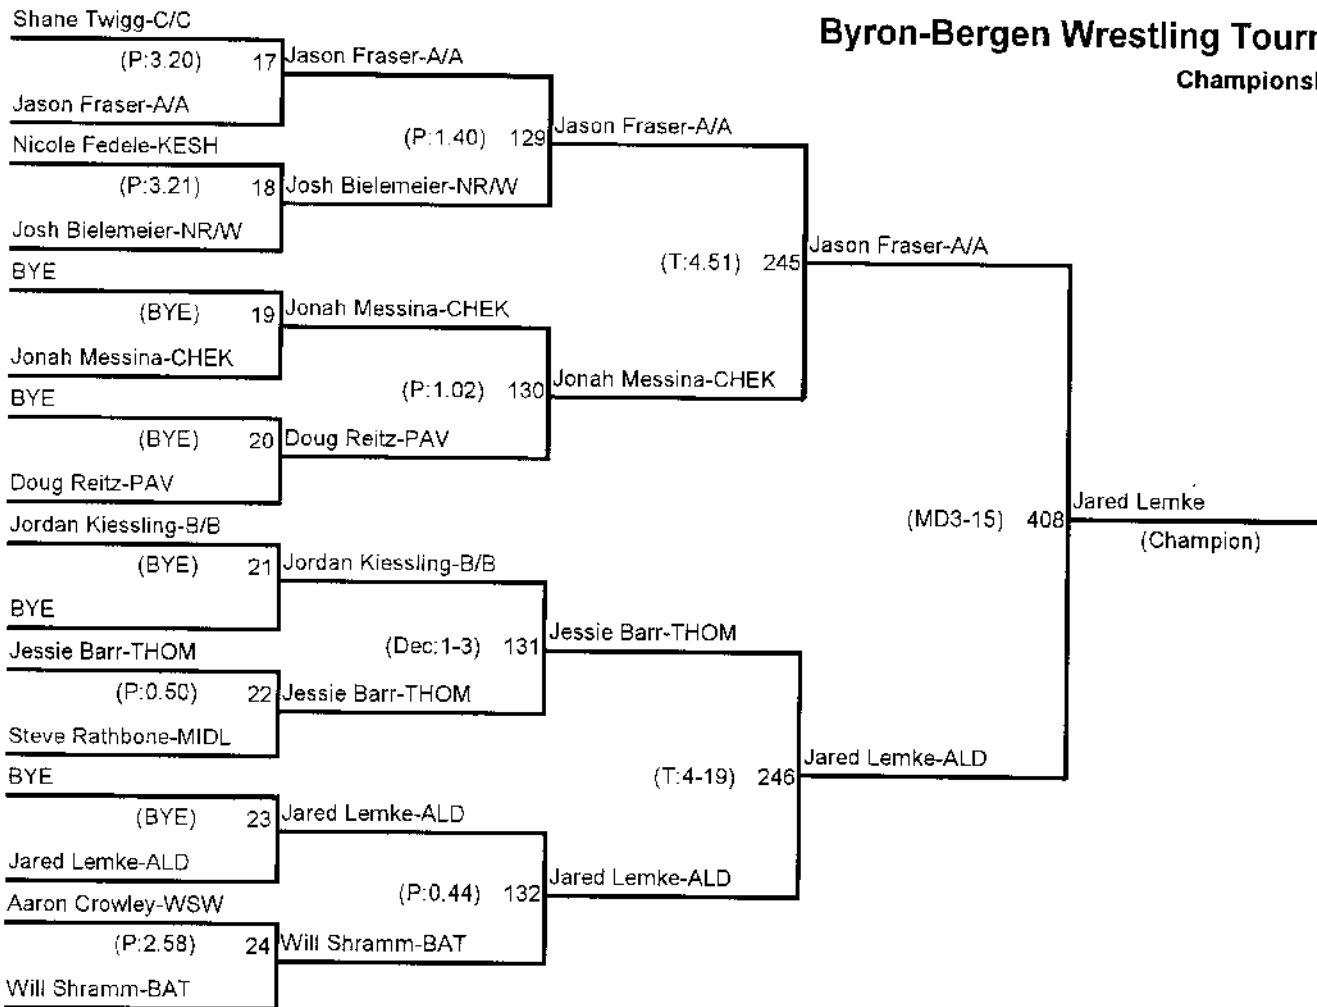

Consolation Bracket

103 Pounds

Byron-Bergen Wrestling Tournament -

Championship Bracket

112 Pounds

Consolation Bracket

112 Pounds

Byron-Bergen Wrestling Tournament -