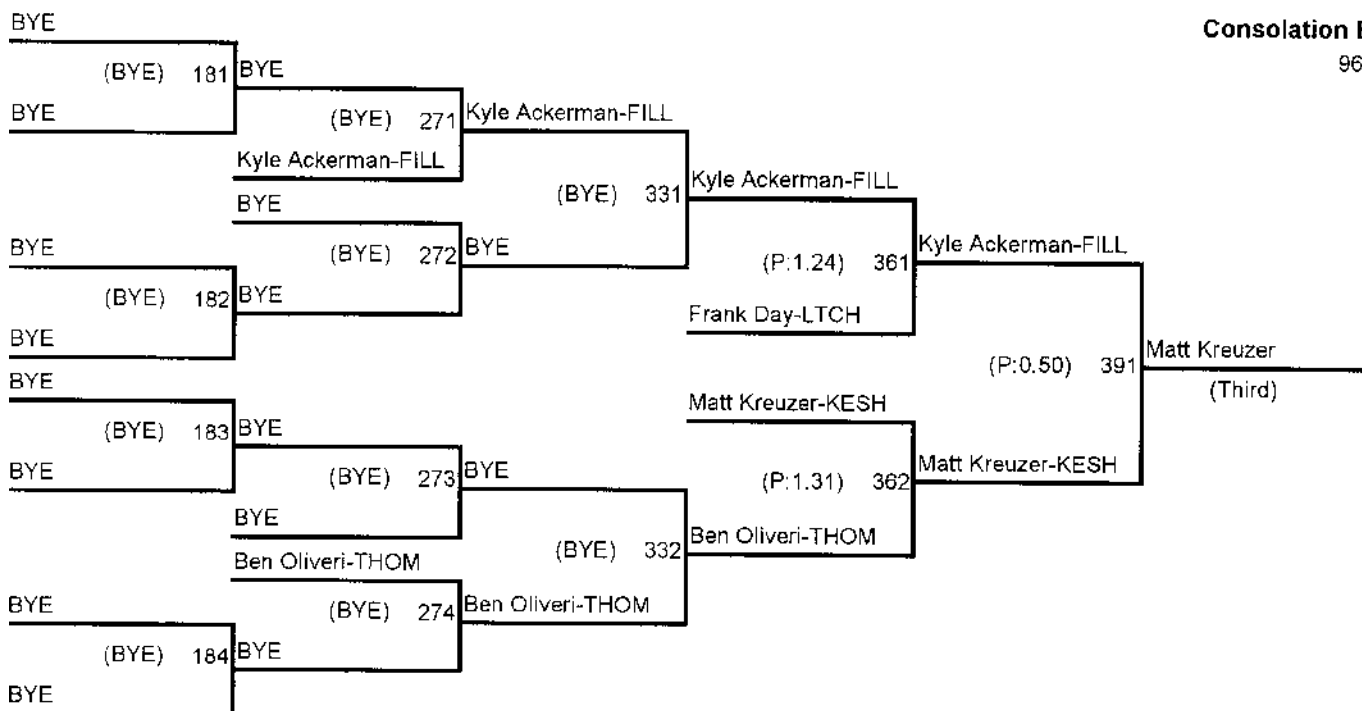

Byron-Bergen Wrestling Tournament -

Championship Bracket

96 Pounds

Consolation Bracket

96 Pounds

Byron-Bergen Wrestling Tournament -

Championship Bracket

103 Pounds