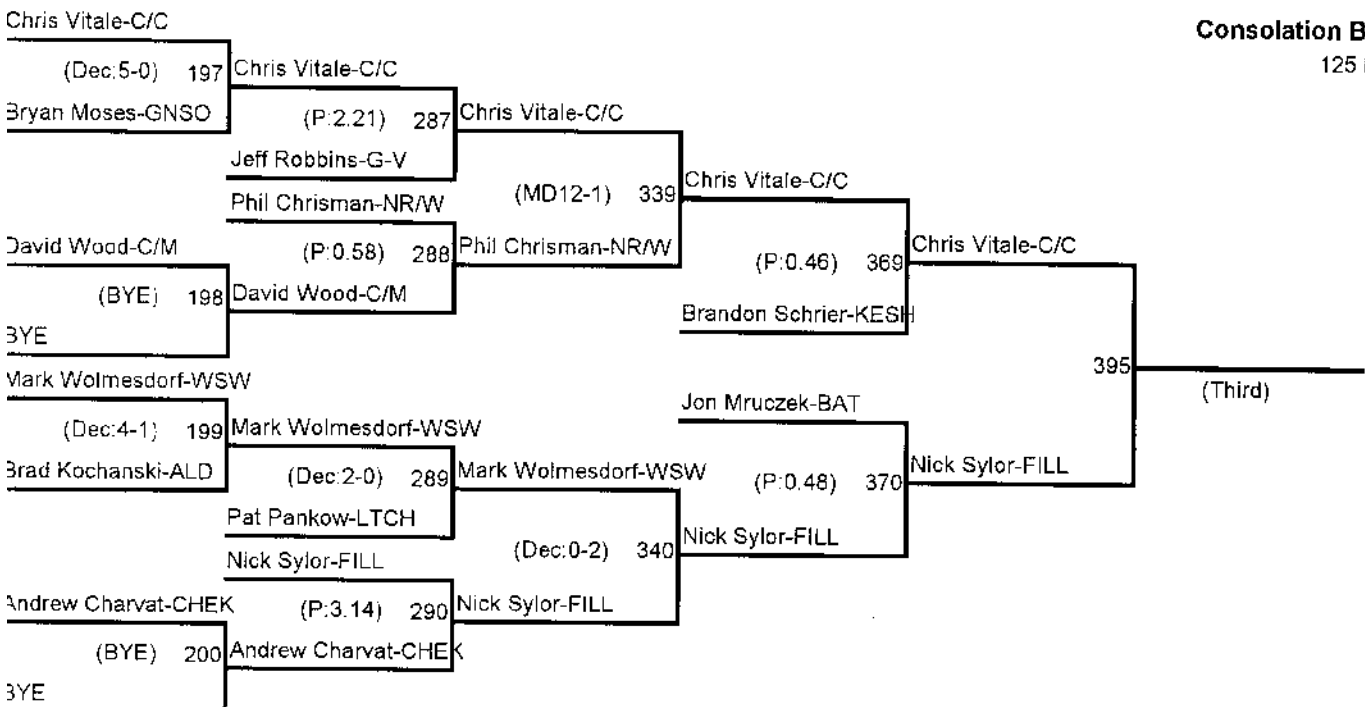

Consolation Bracket

125 Pounds