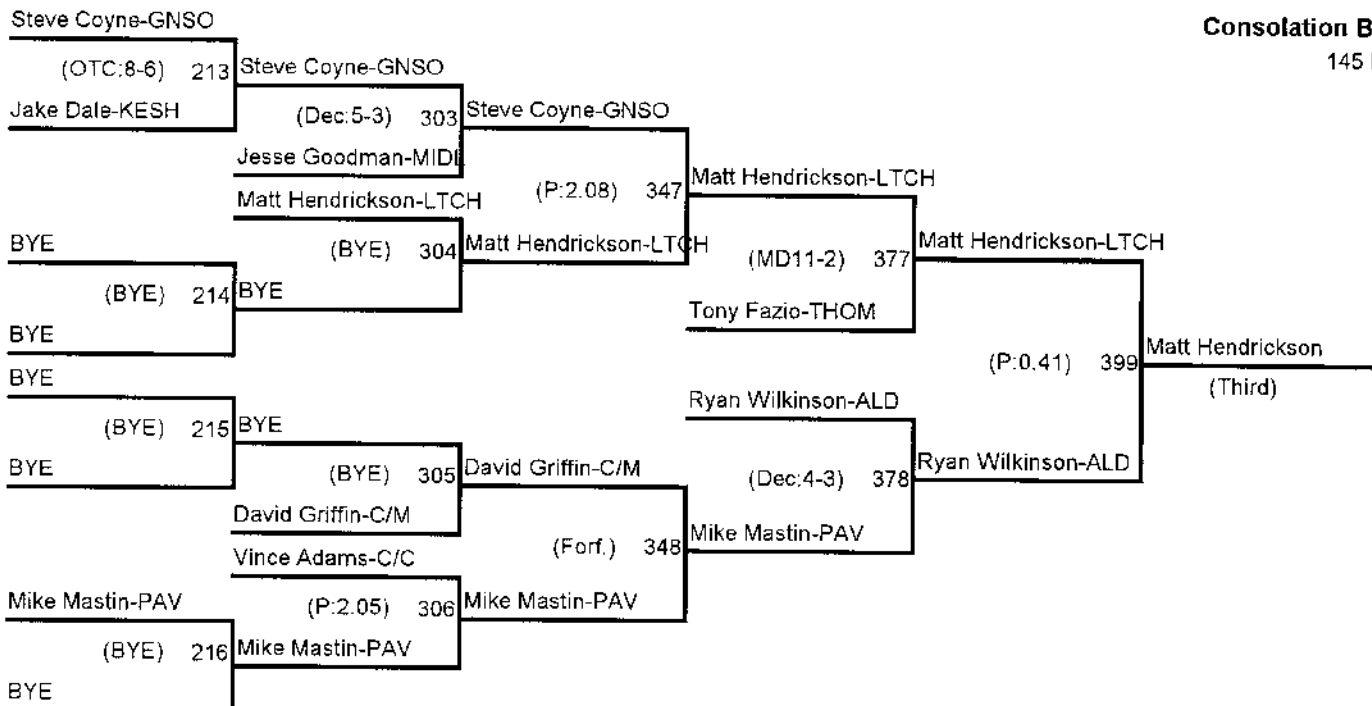

Consolation Bracket

145 Pounds