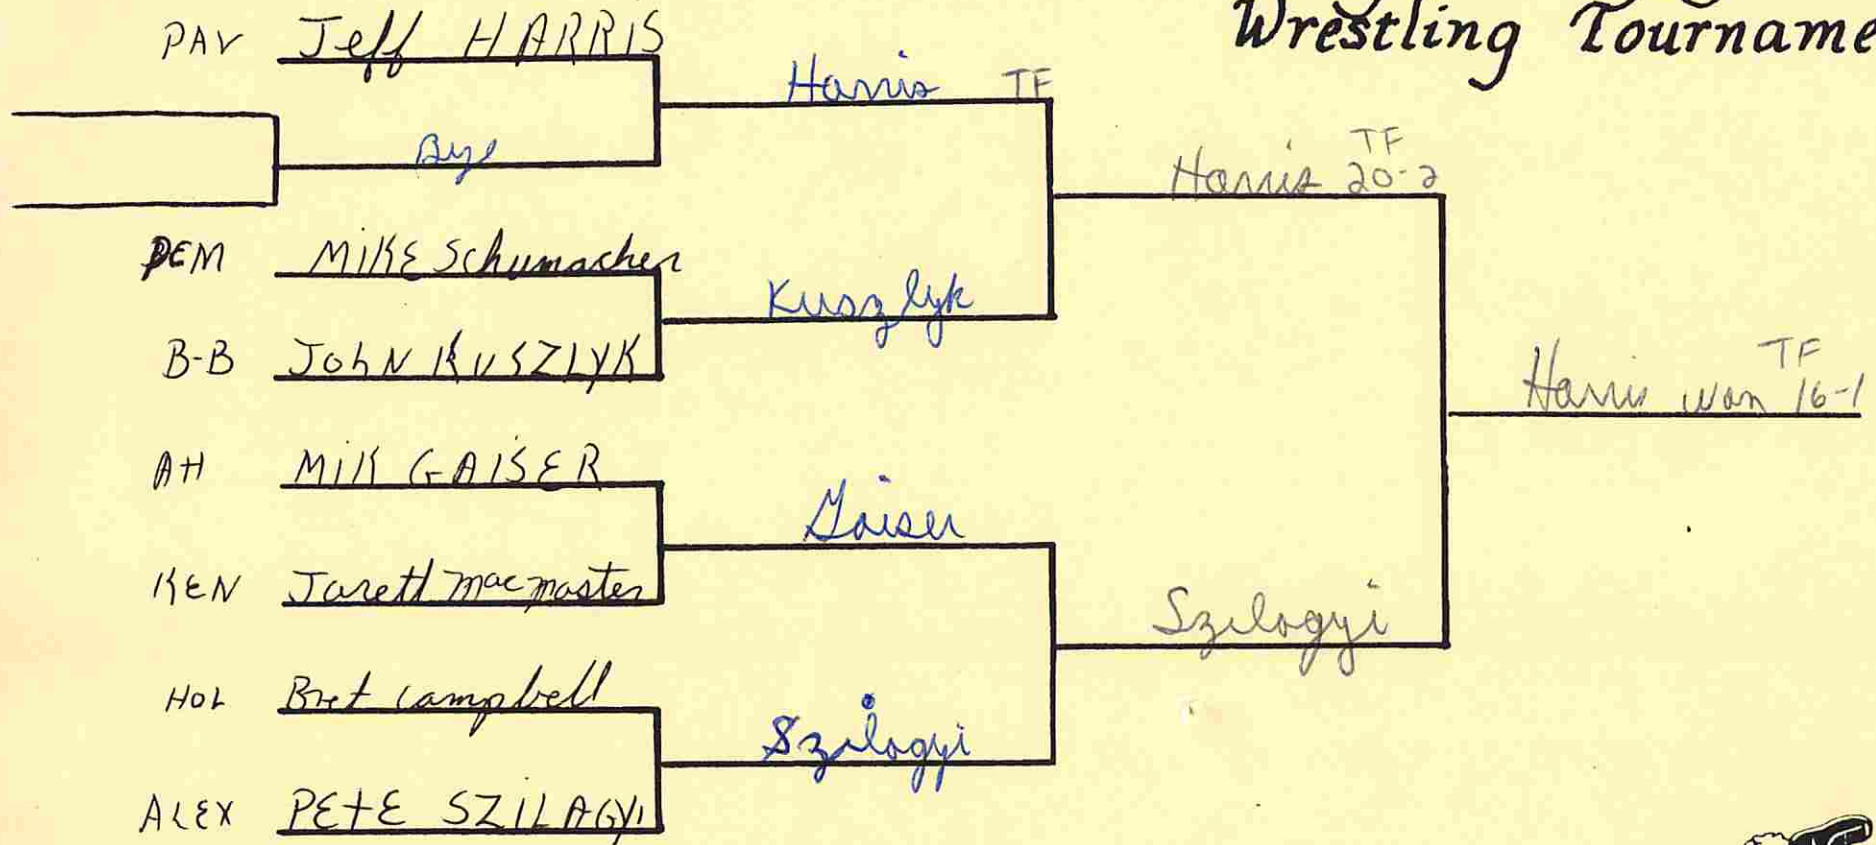

VARSITY 167
Genesee Region
Wrestling Tournament