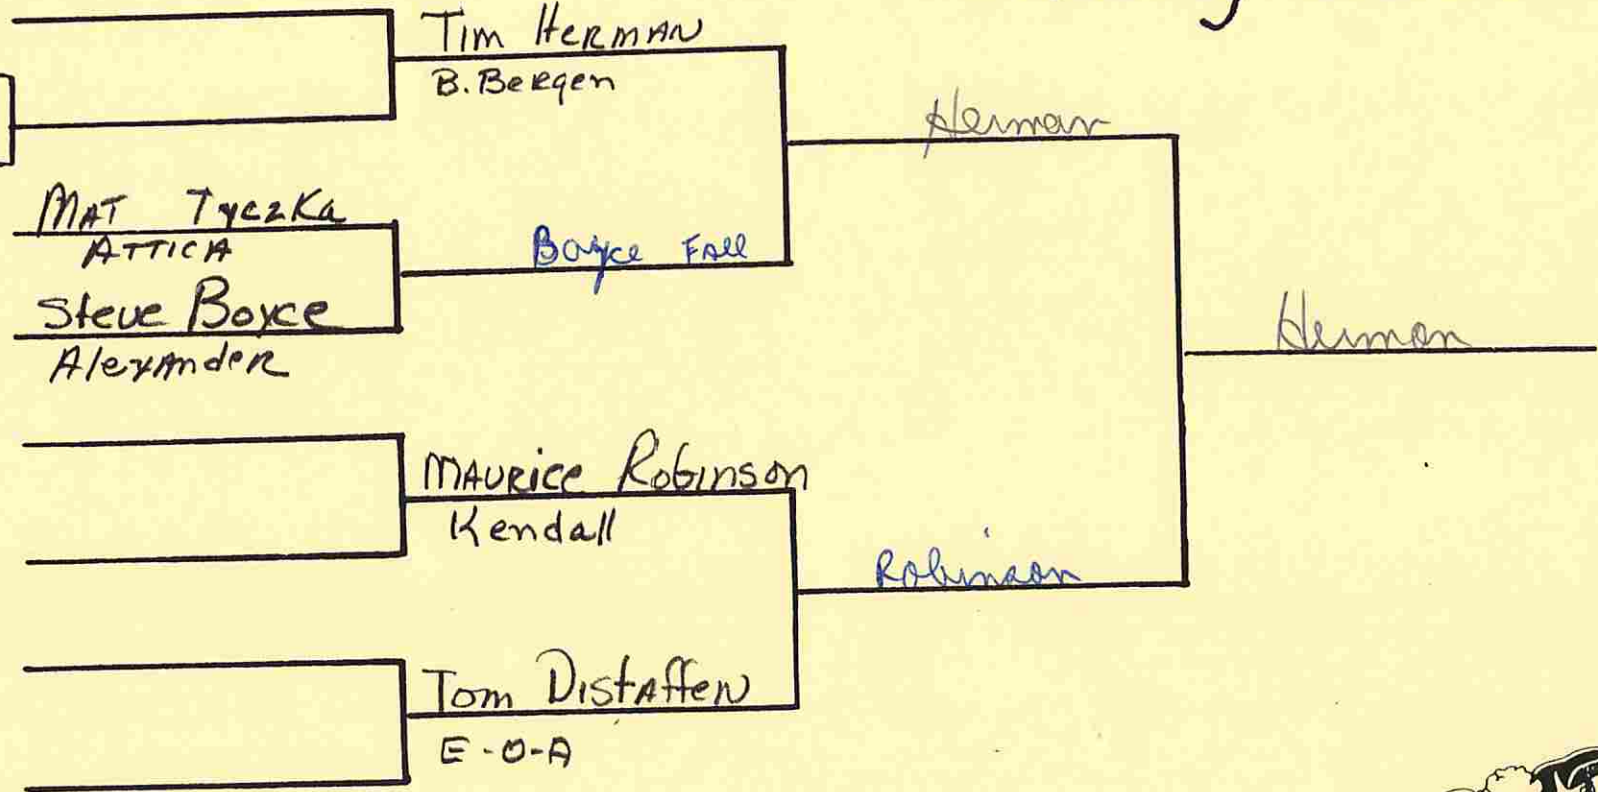

Genesee Region Wrestling Tournament