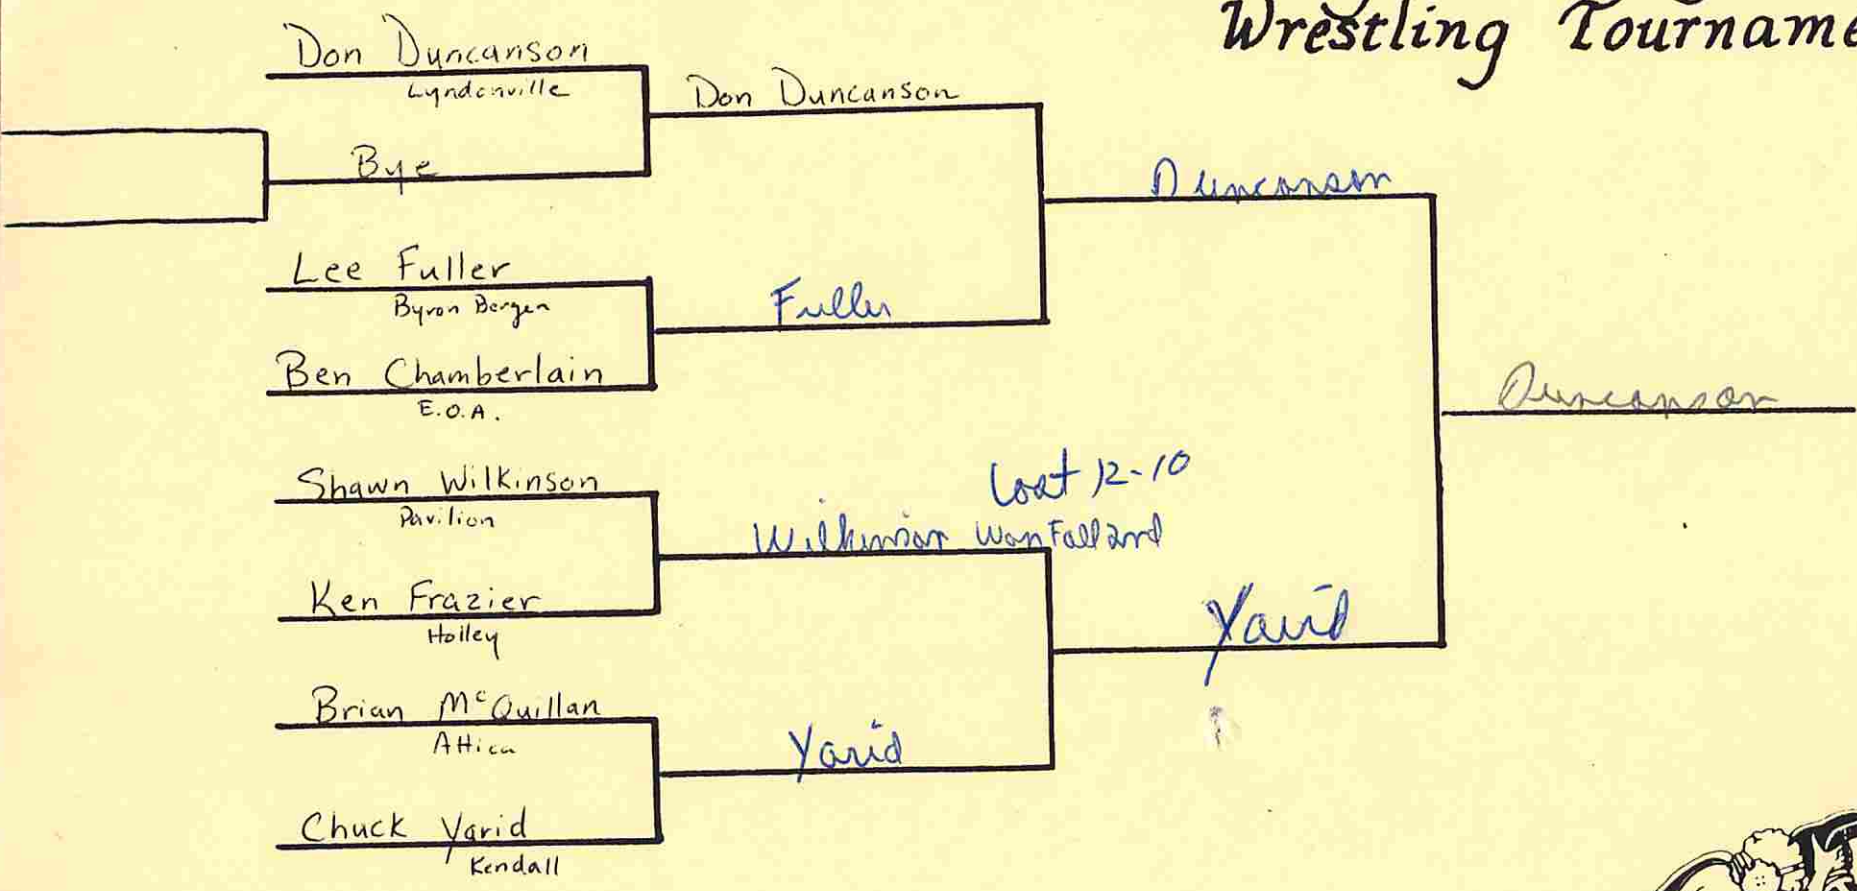

Genesee Region Wrestling Tournament