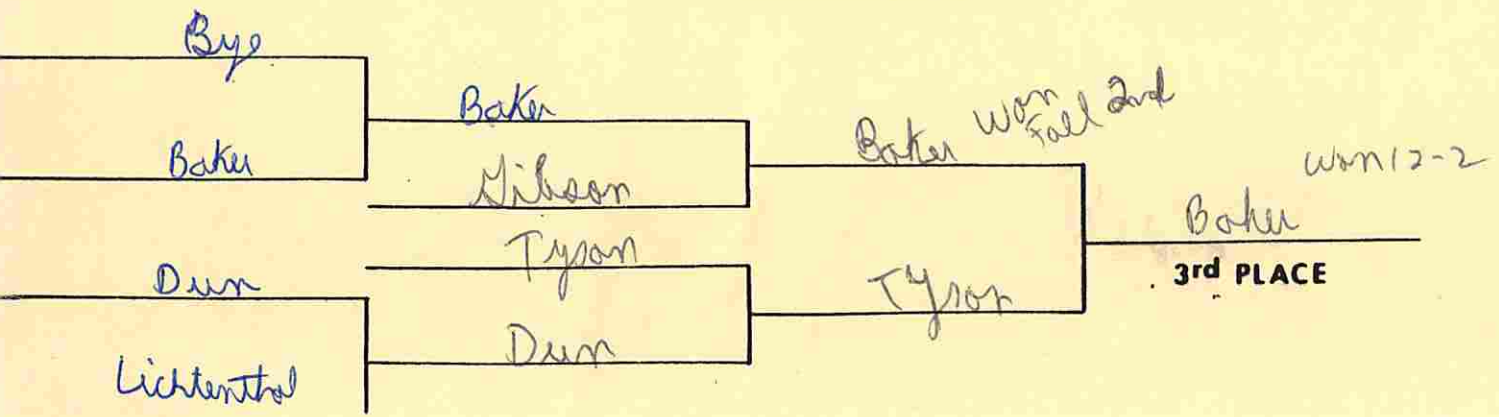

Zeilman

LOST 6-7

Zeilman

3rd PLACE

76
+ 3

Genesee Region Wrestling Tournament

CONSOLATION

VARSITY 250 lbs.