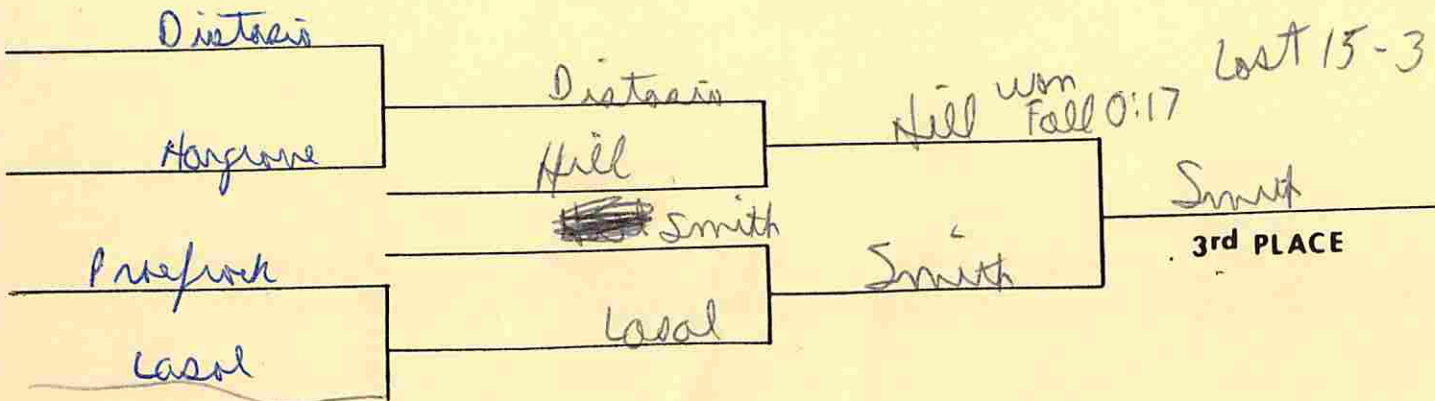

17 1/2

Genesee Region Wrestling Tournament

CONSOLATION

+ 1/4

Genesee Region Wrestling Tournament

CONSOLATION

51
+11

VARSITY 155