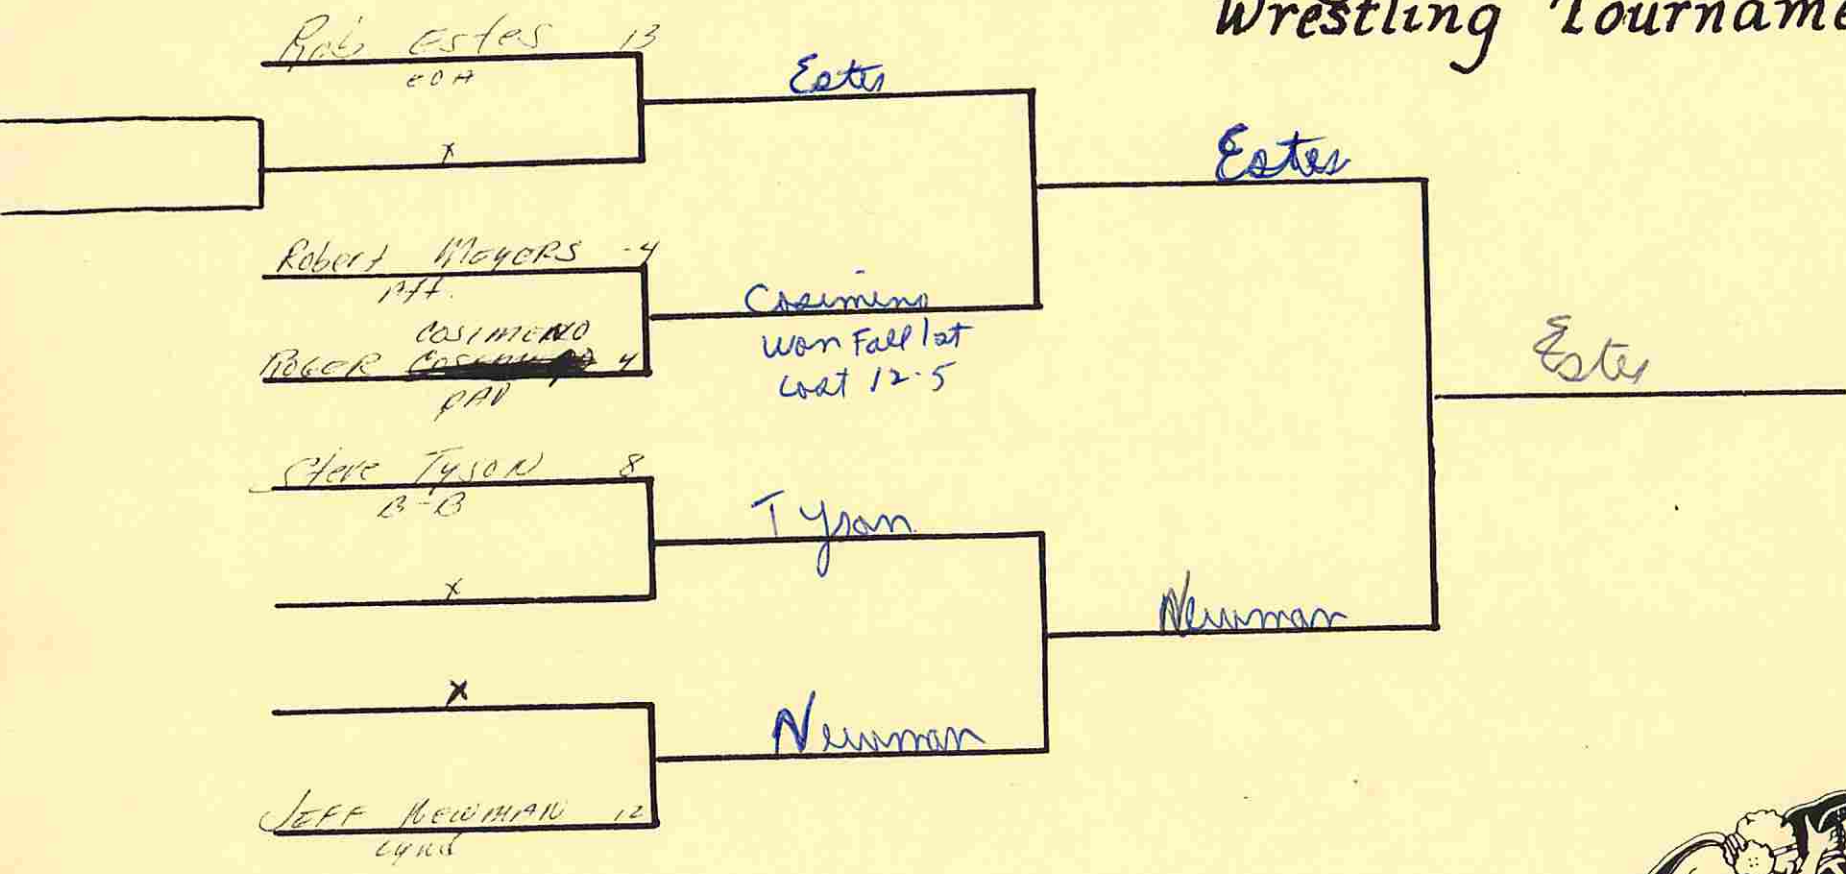

Genesee Region Wrestling Tournament