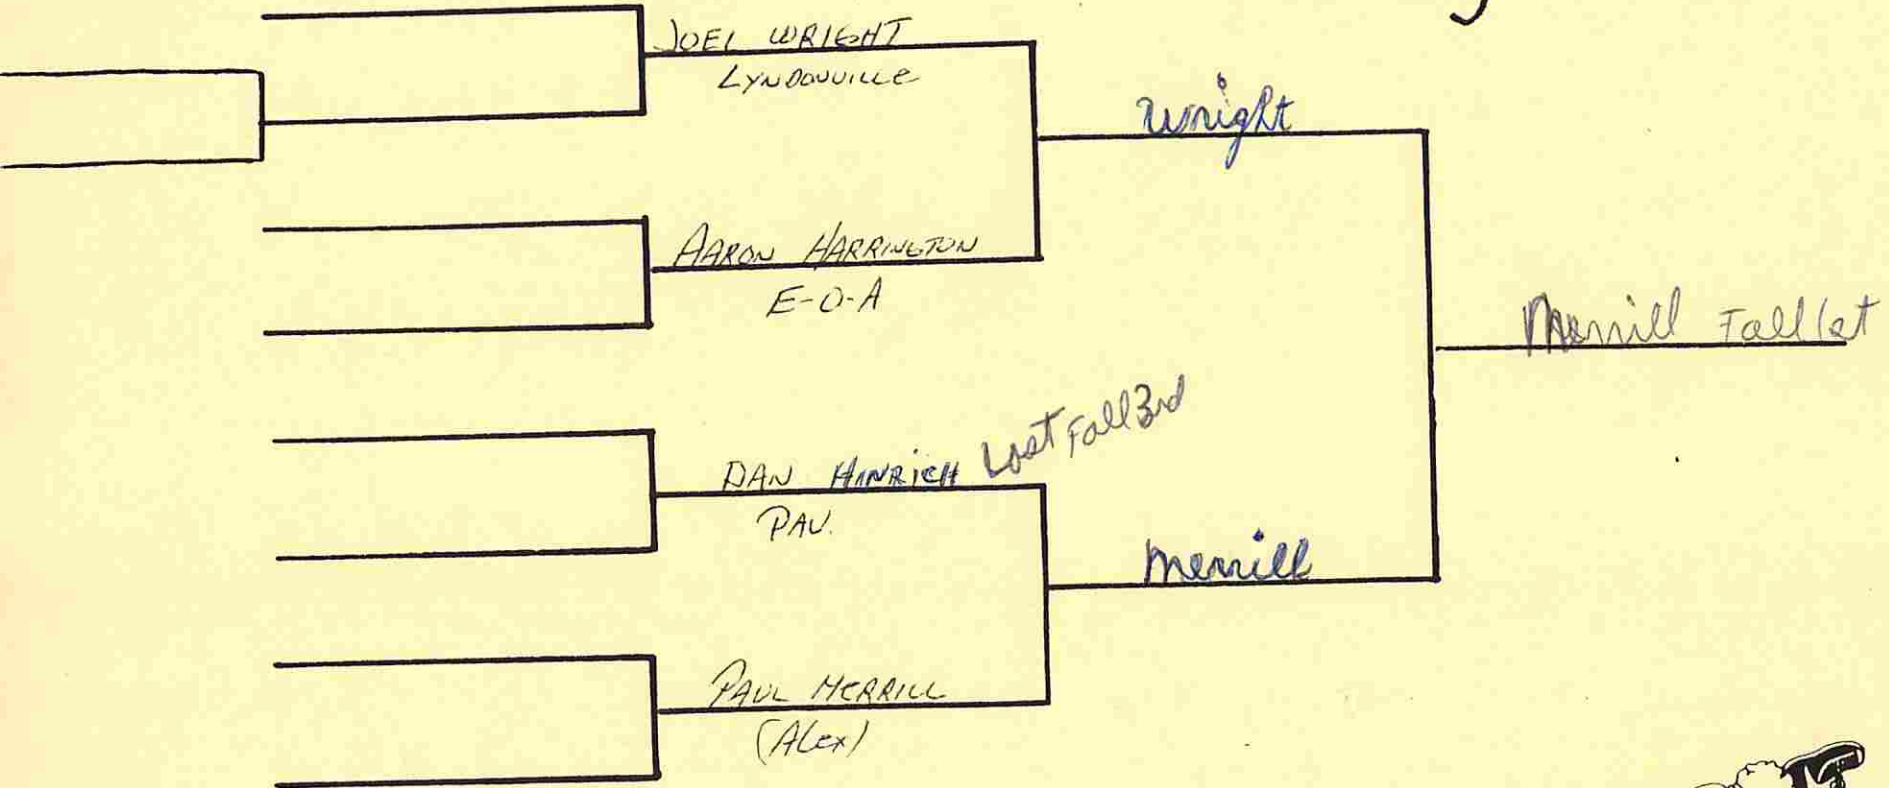

Genesee Region Wrestling Tournament