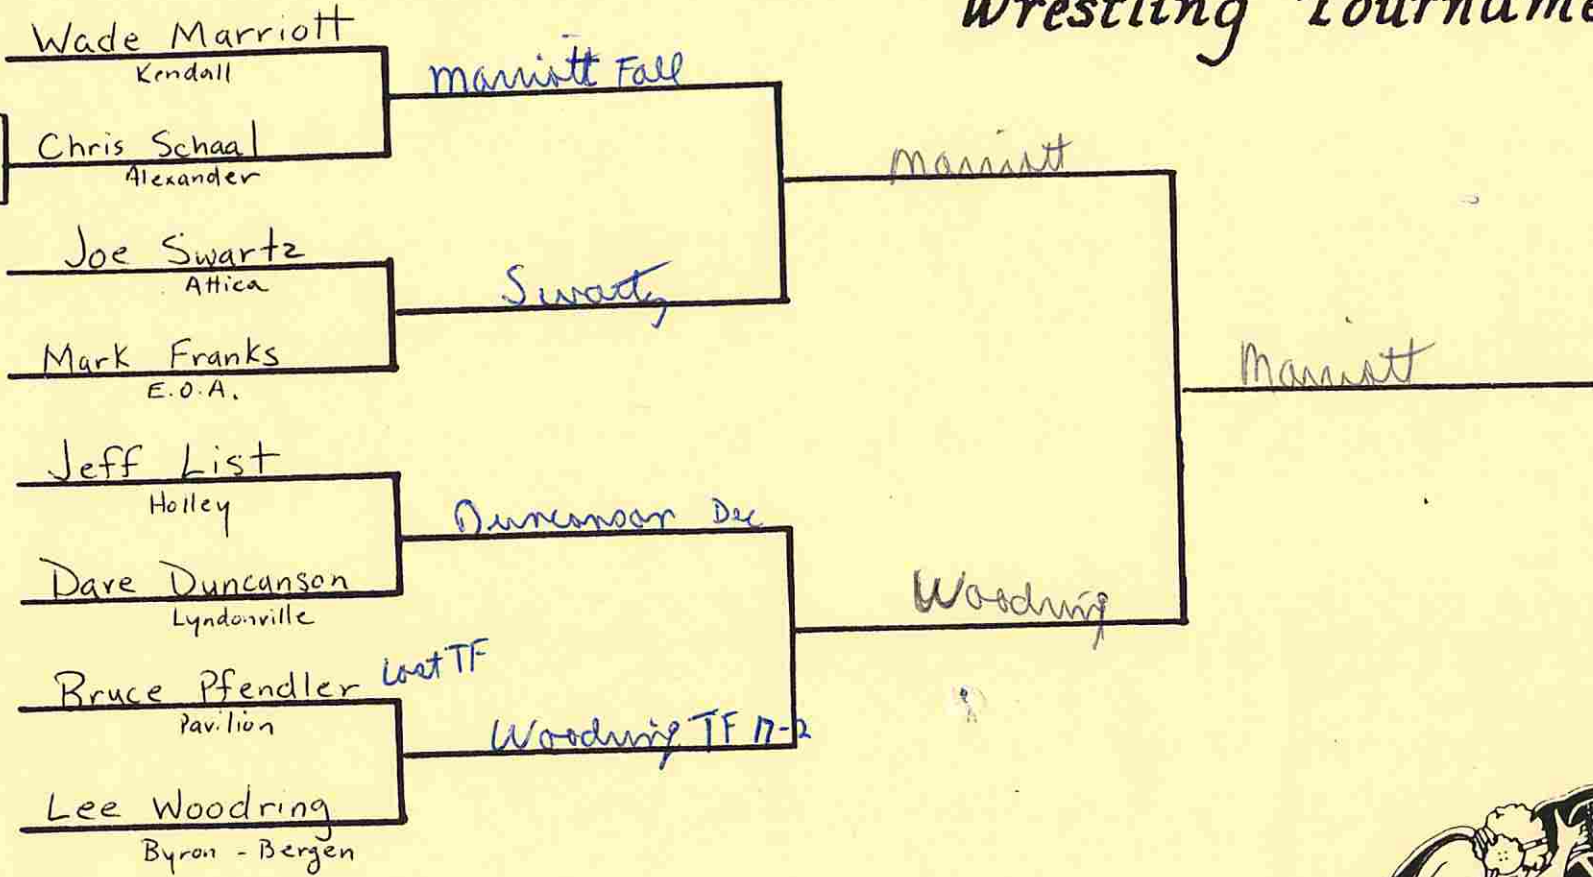

Genesee Region Wrestling Tournament