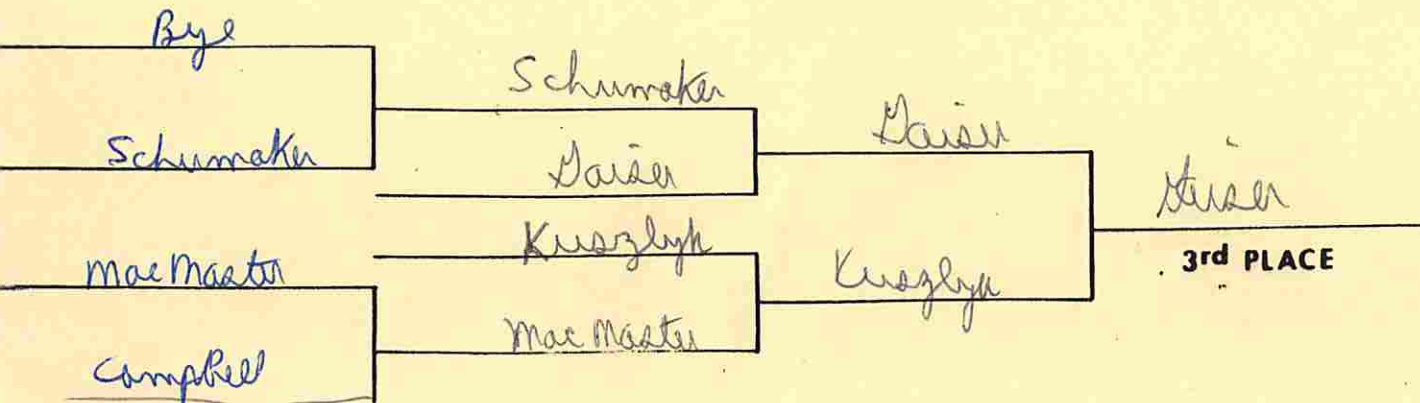

Genesee Region Wrestling Tournament

CONSOLATION

VARSITY 167
 Genesee Region
 Wrestling Tournament

CONSOLATION

Genesee Region Wrestling Tournament

CARL SCHROEDER (PEM)

Schroeder

CHRIS BUTLER (HOL)