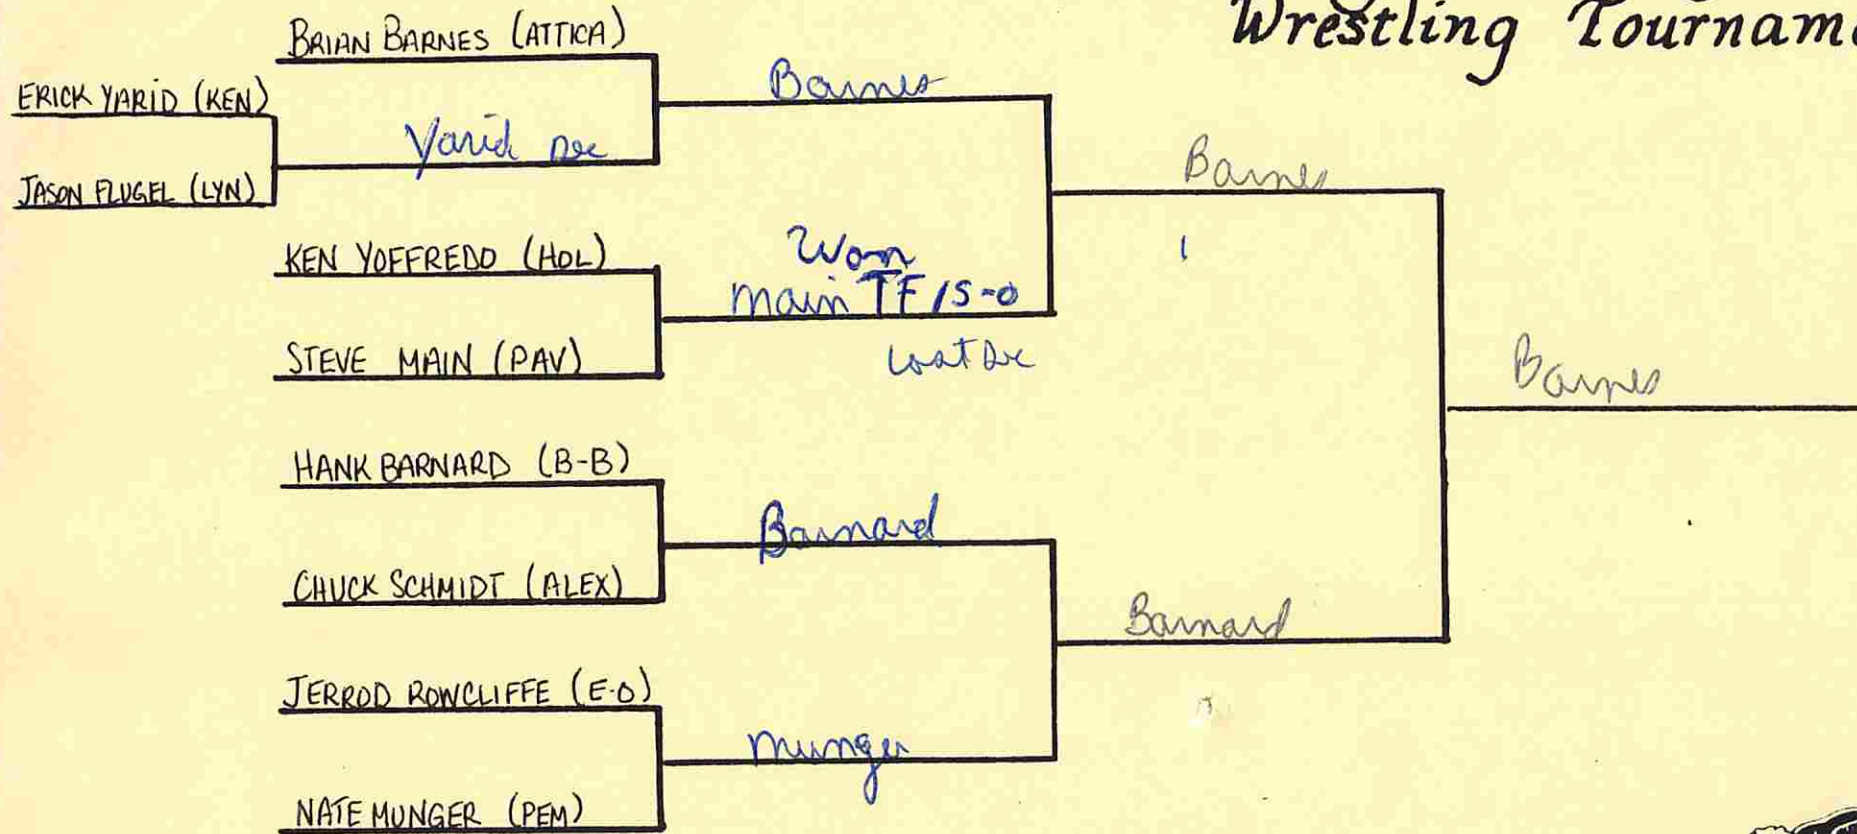

Genesee Region Wrestling Tournament