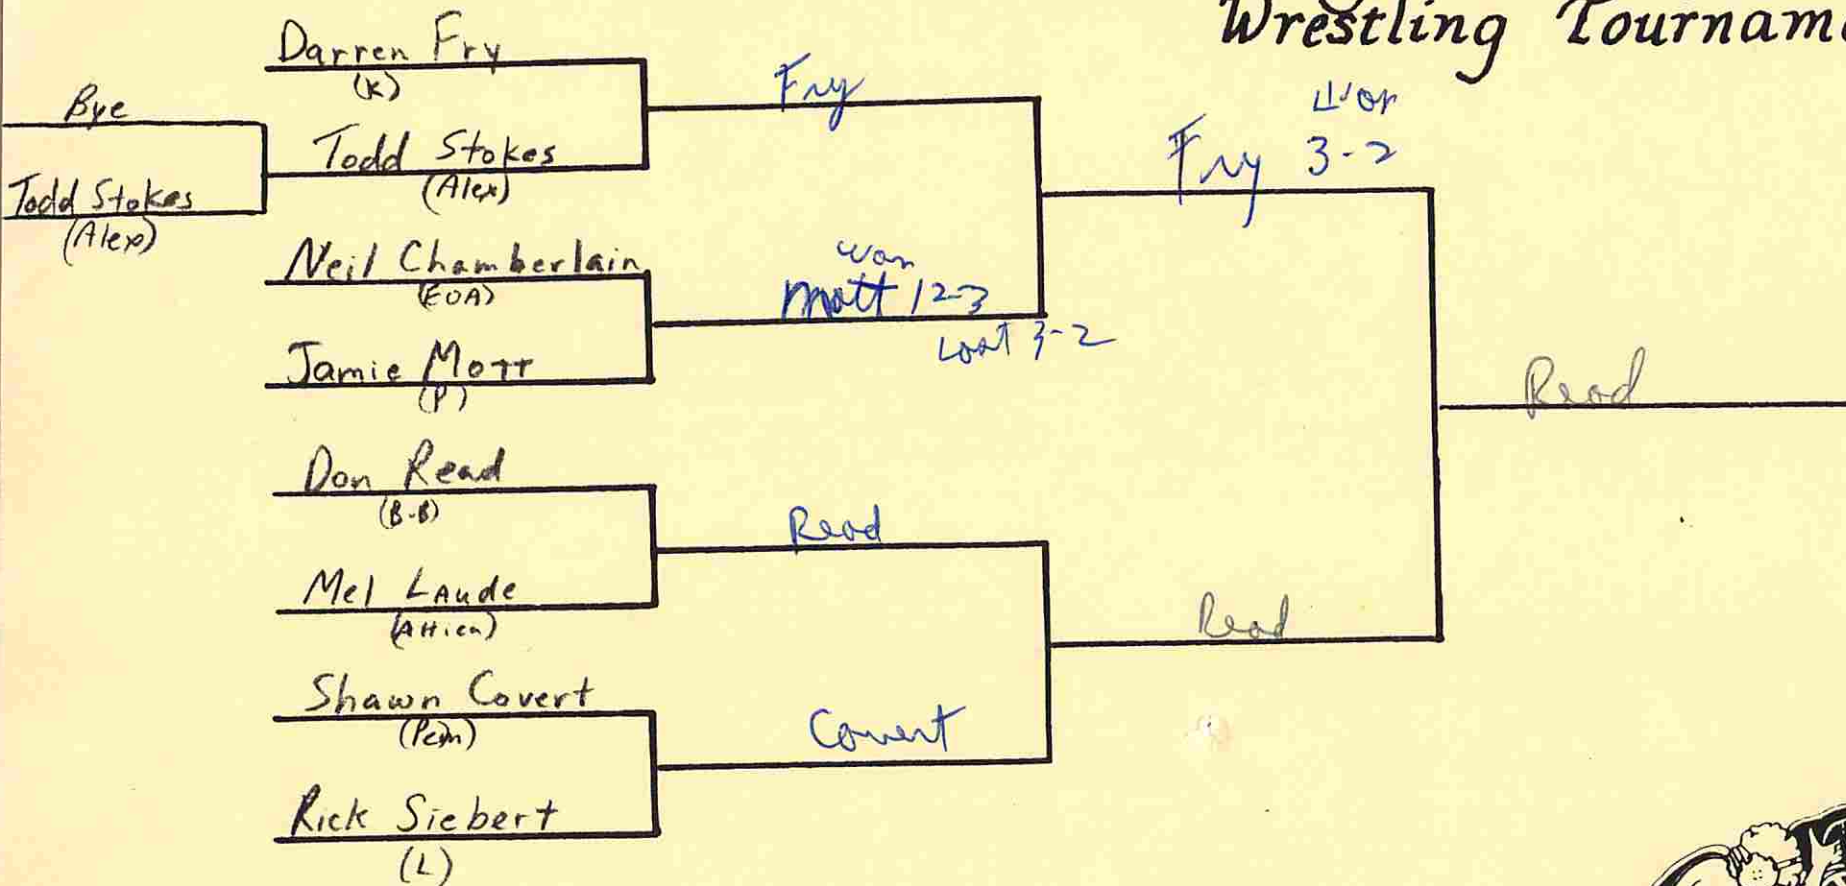

Genesee Region Wrestling Tournament