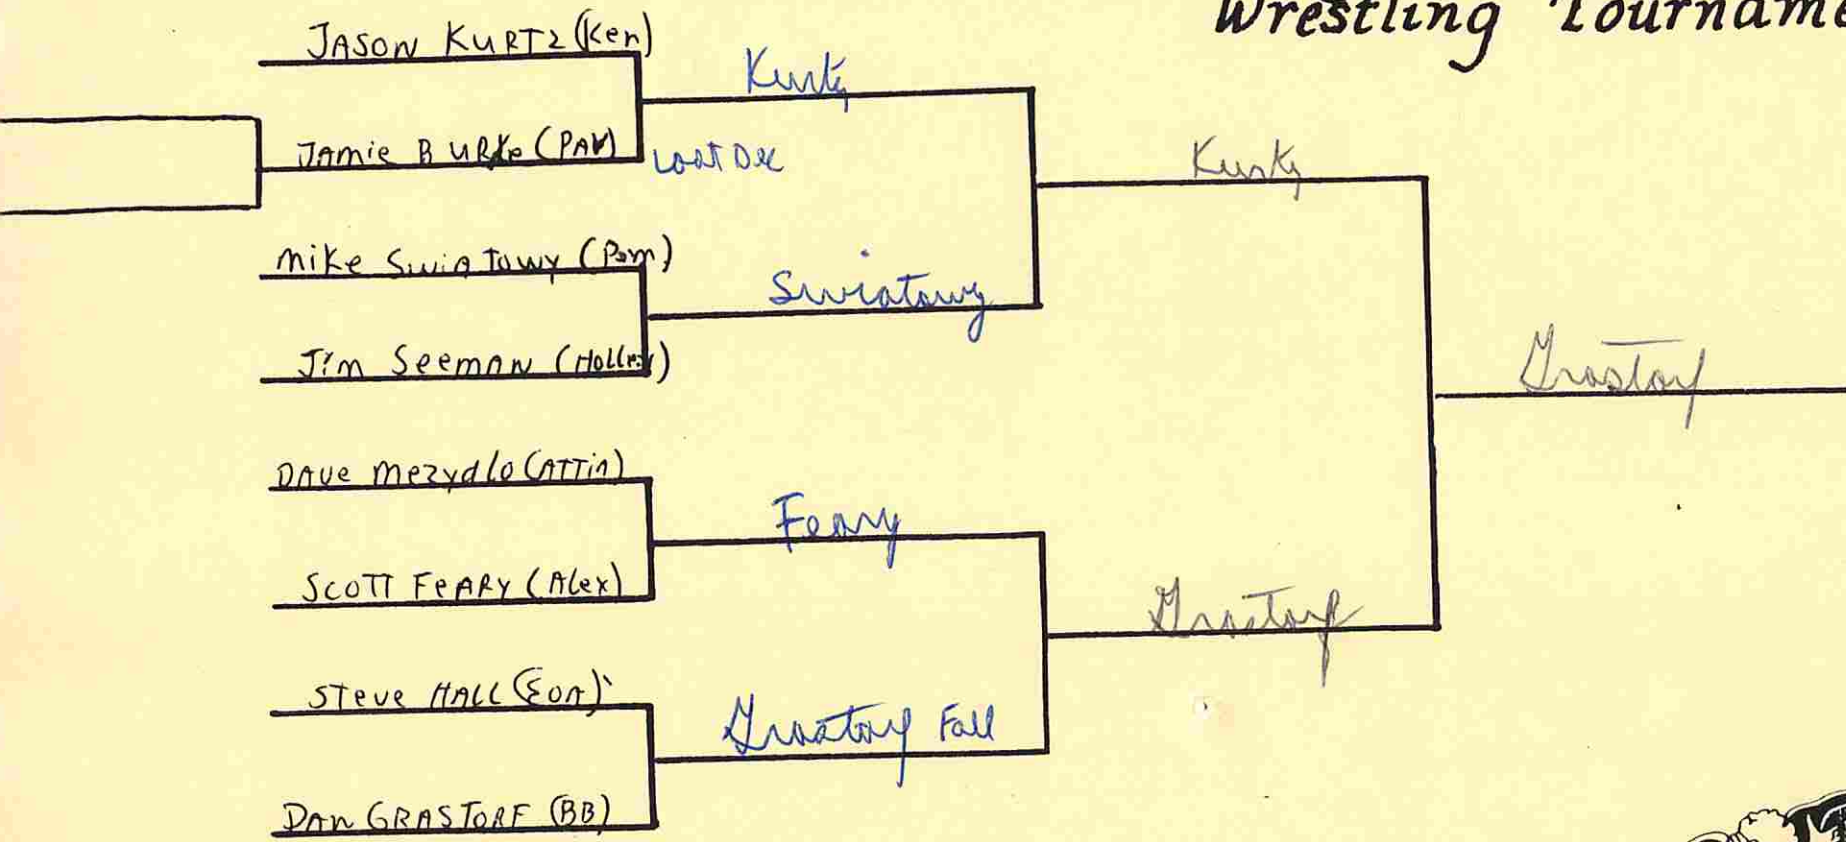

VARSITY 155

Genesee Region Wrestling Tournament