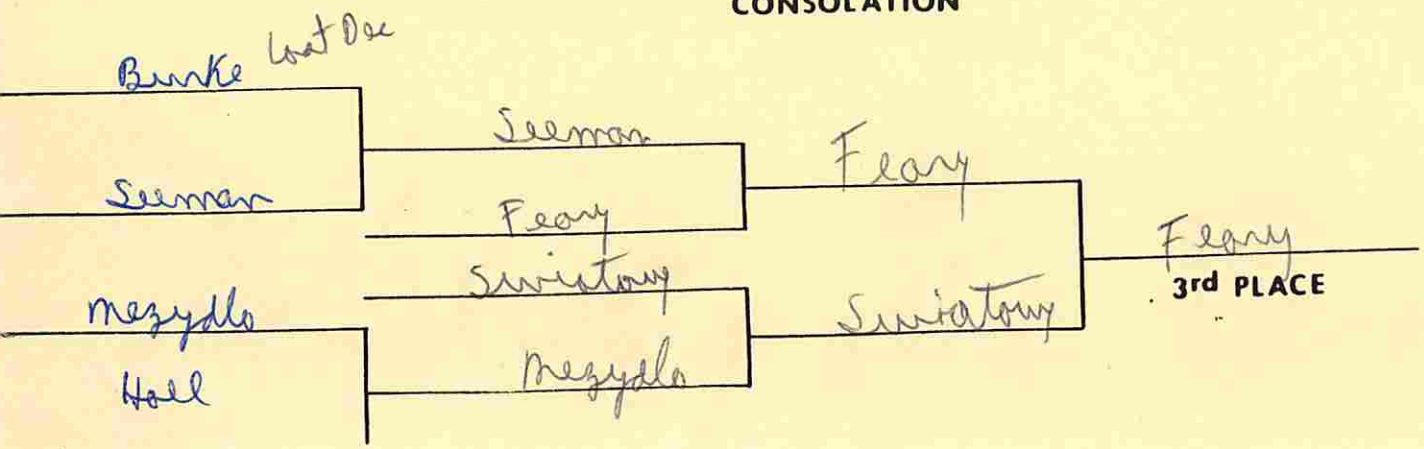

CONSOLATION