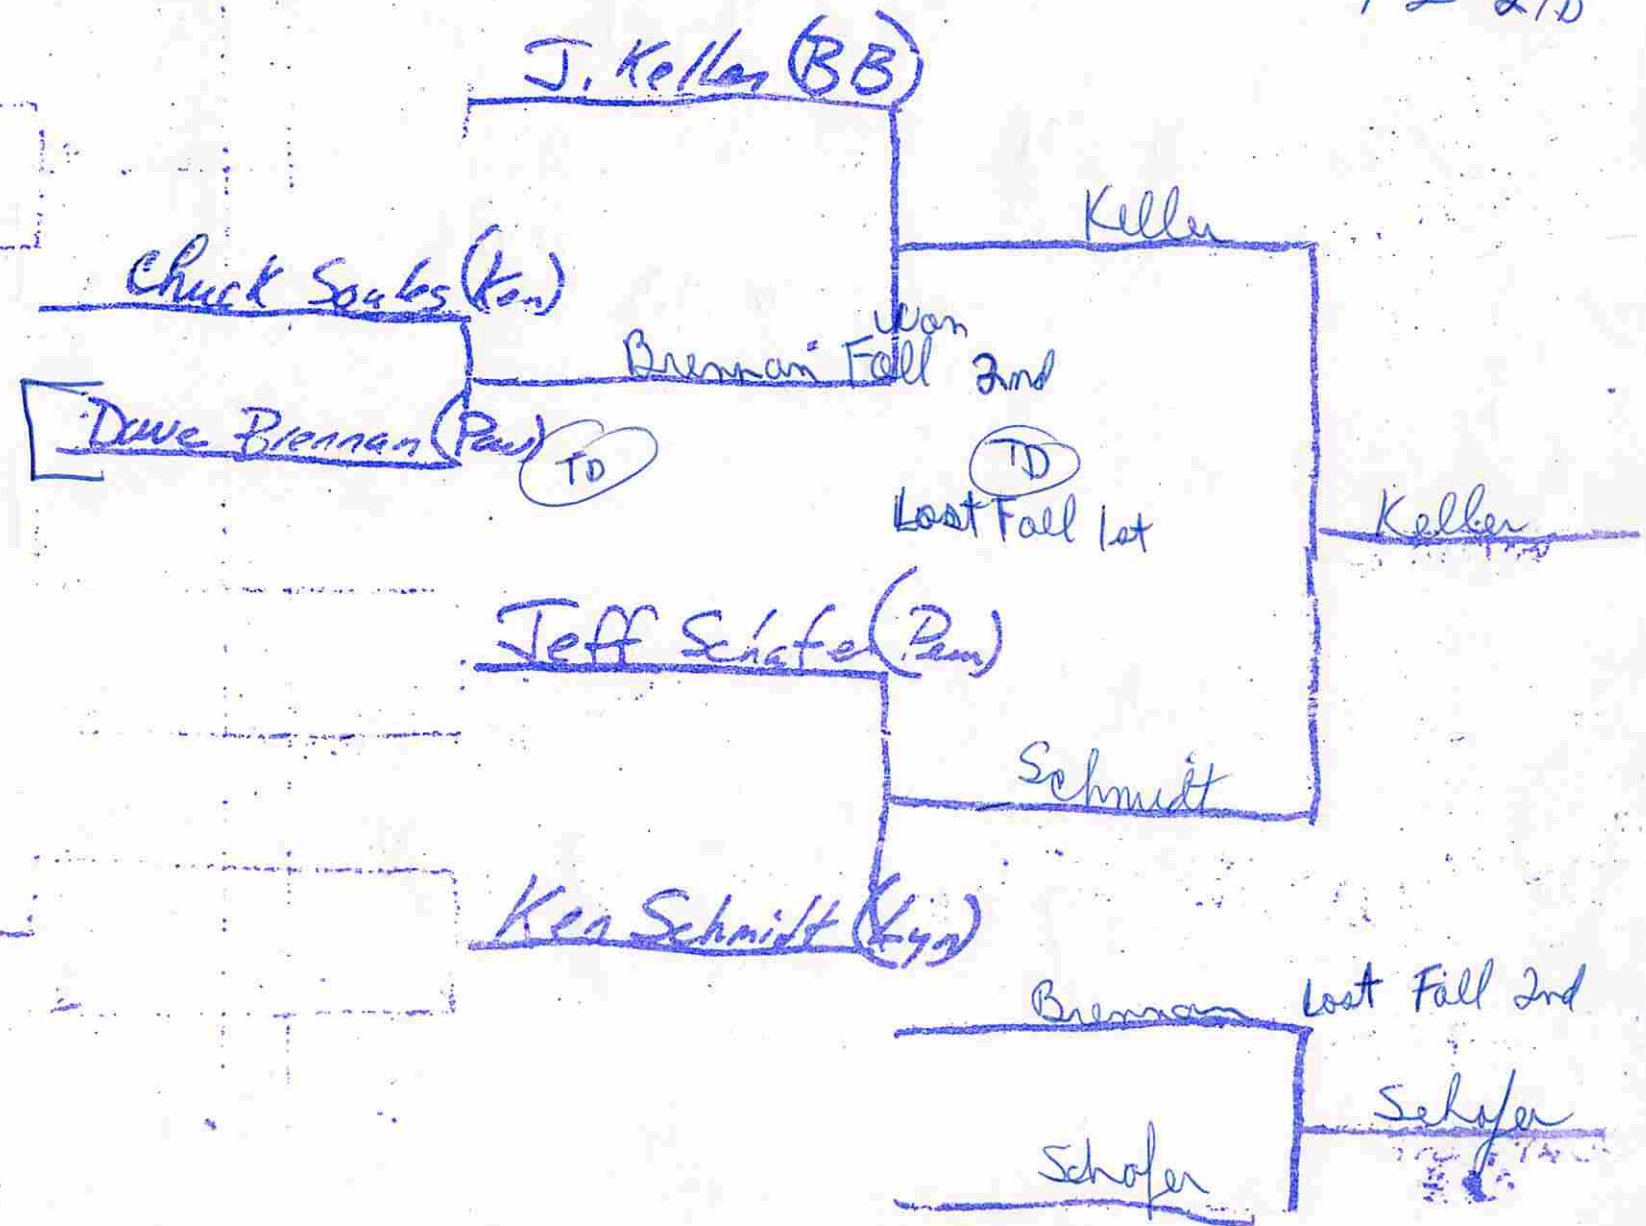

Lovett

Brian Pike (Paw) TP TO

Pike Won Fall 1st

Doug LaDotta (U.D)

Lost Fall OT 1st

Lovett

Chris Erman (Ken)

Strickland

Ken Strickland (Gyn)

Ferrington

Rich Mathes (Hol)

Ferrington

Bill Ferrington (A#)

Pike

Pike Won Fall 2nd

Strickland

Brennan
1-2 2TD

Tony Knoedl
~~Bye~~

Bye
~~Jim Smith (Pen)~~

Brian Schallard (Pen)

Jim Smith (Pen)
~~Bye~~

Knoedl

Knoedl

Schallard