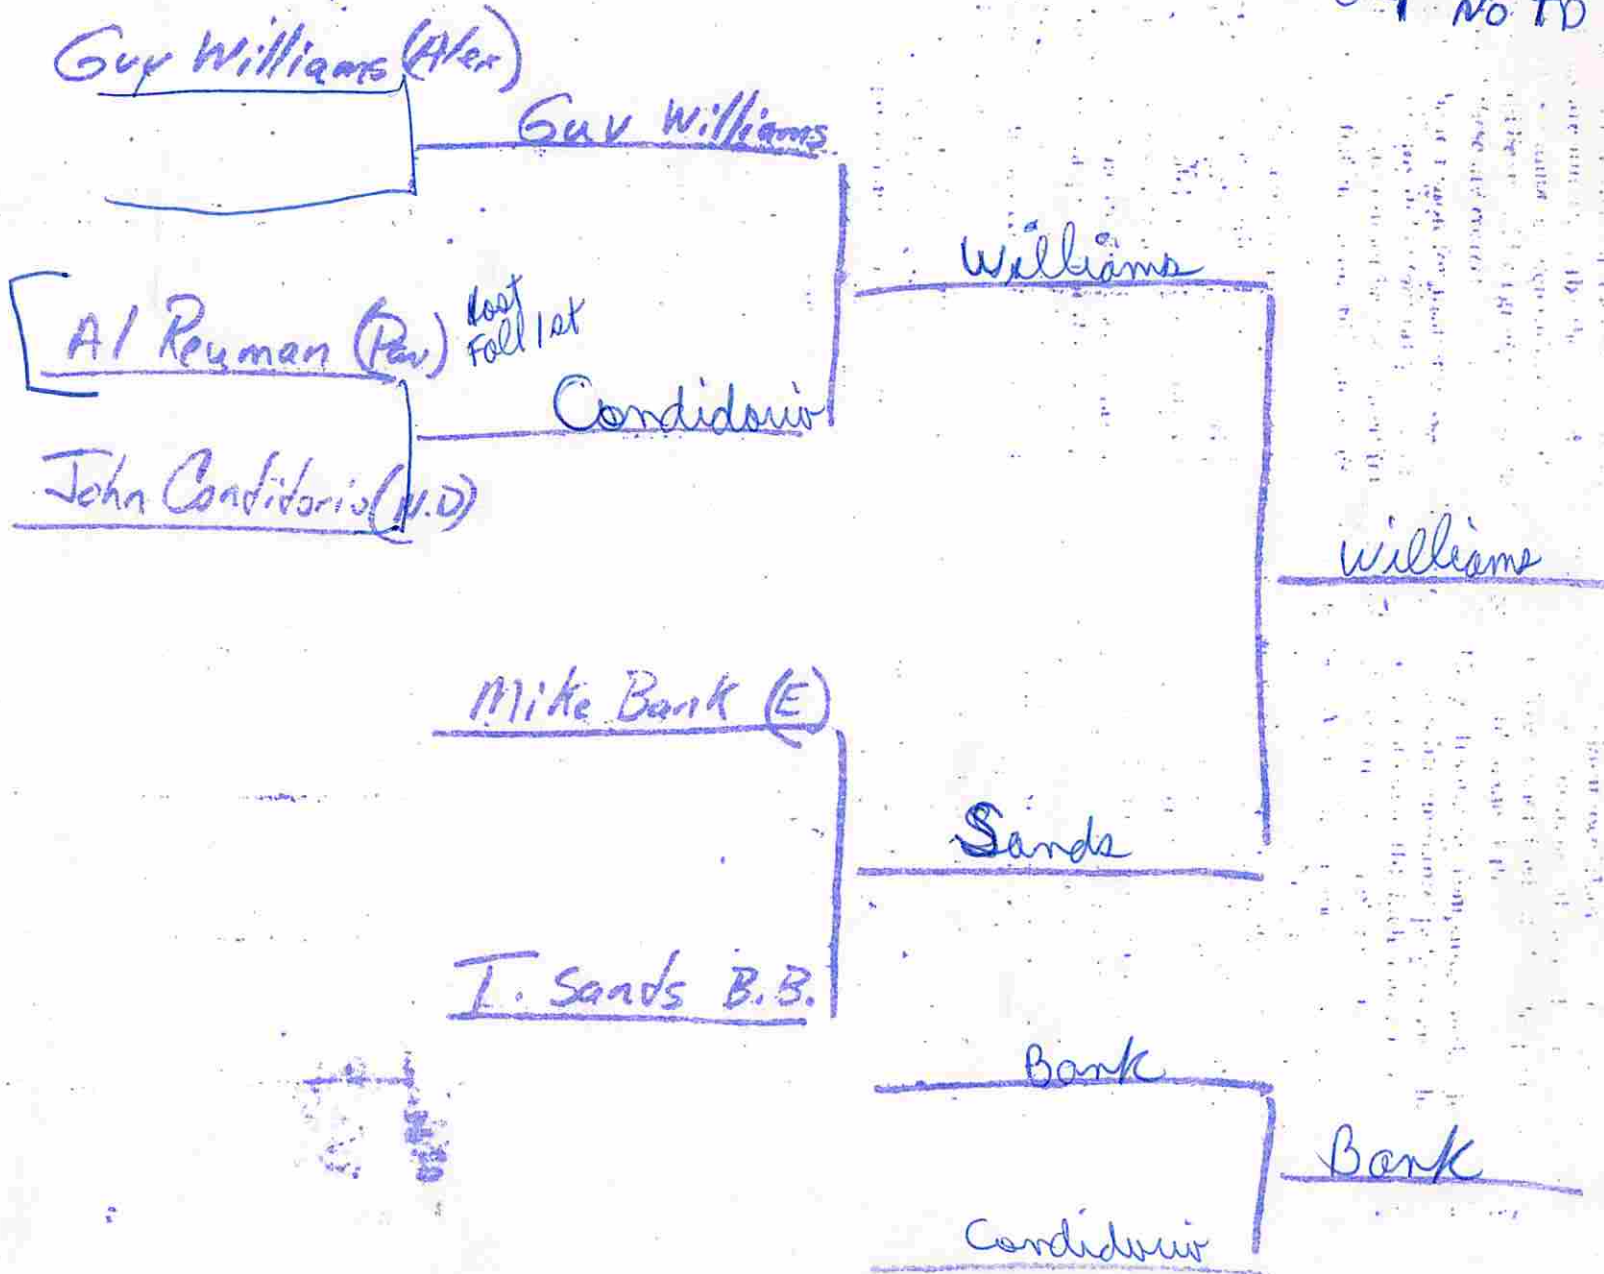

Laude

Steffl

Steffl

Kyle

Kyle

Sherman

Sherman (TD) won Fall 3rd

Reuman
① - 1 NO TD