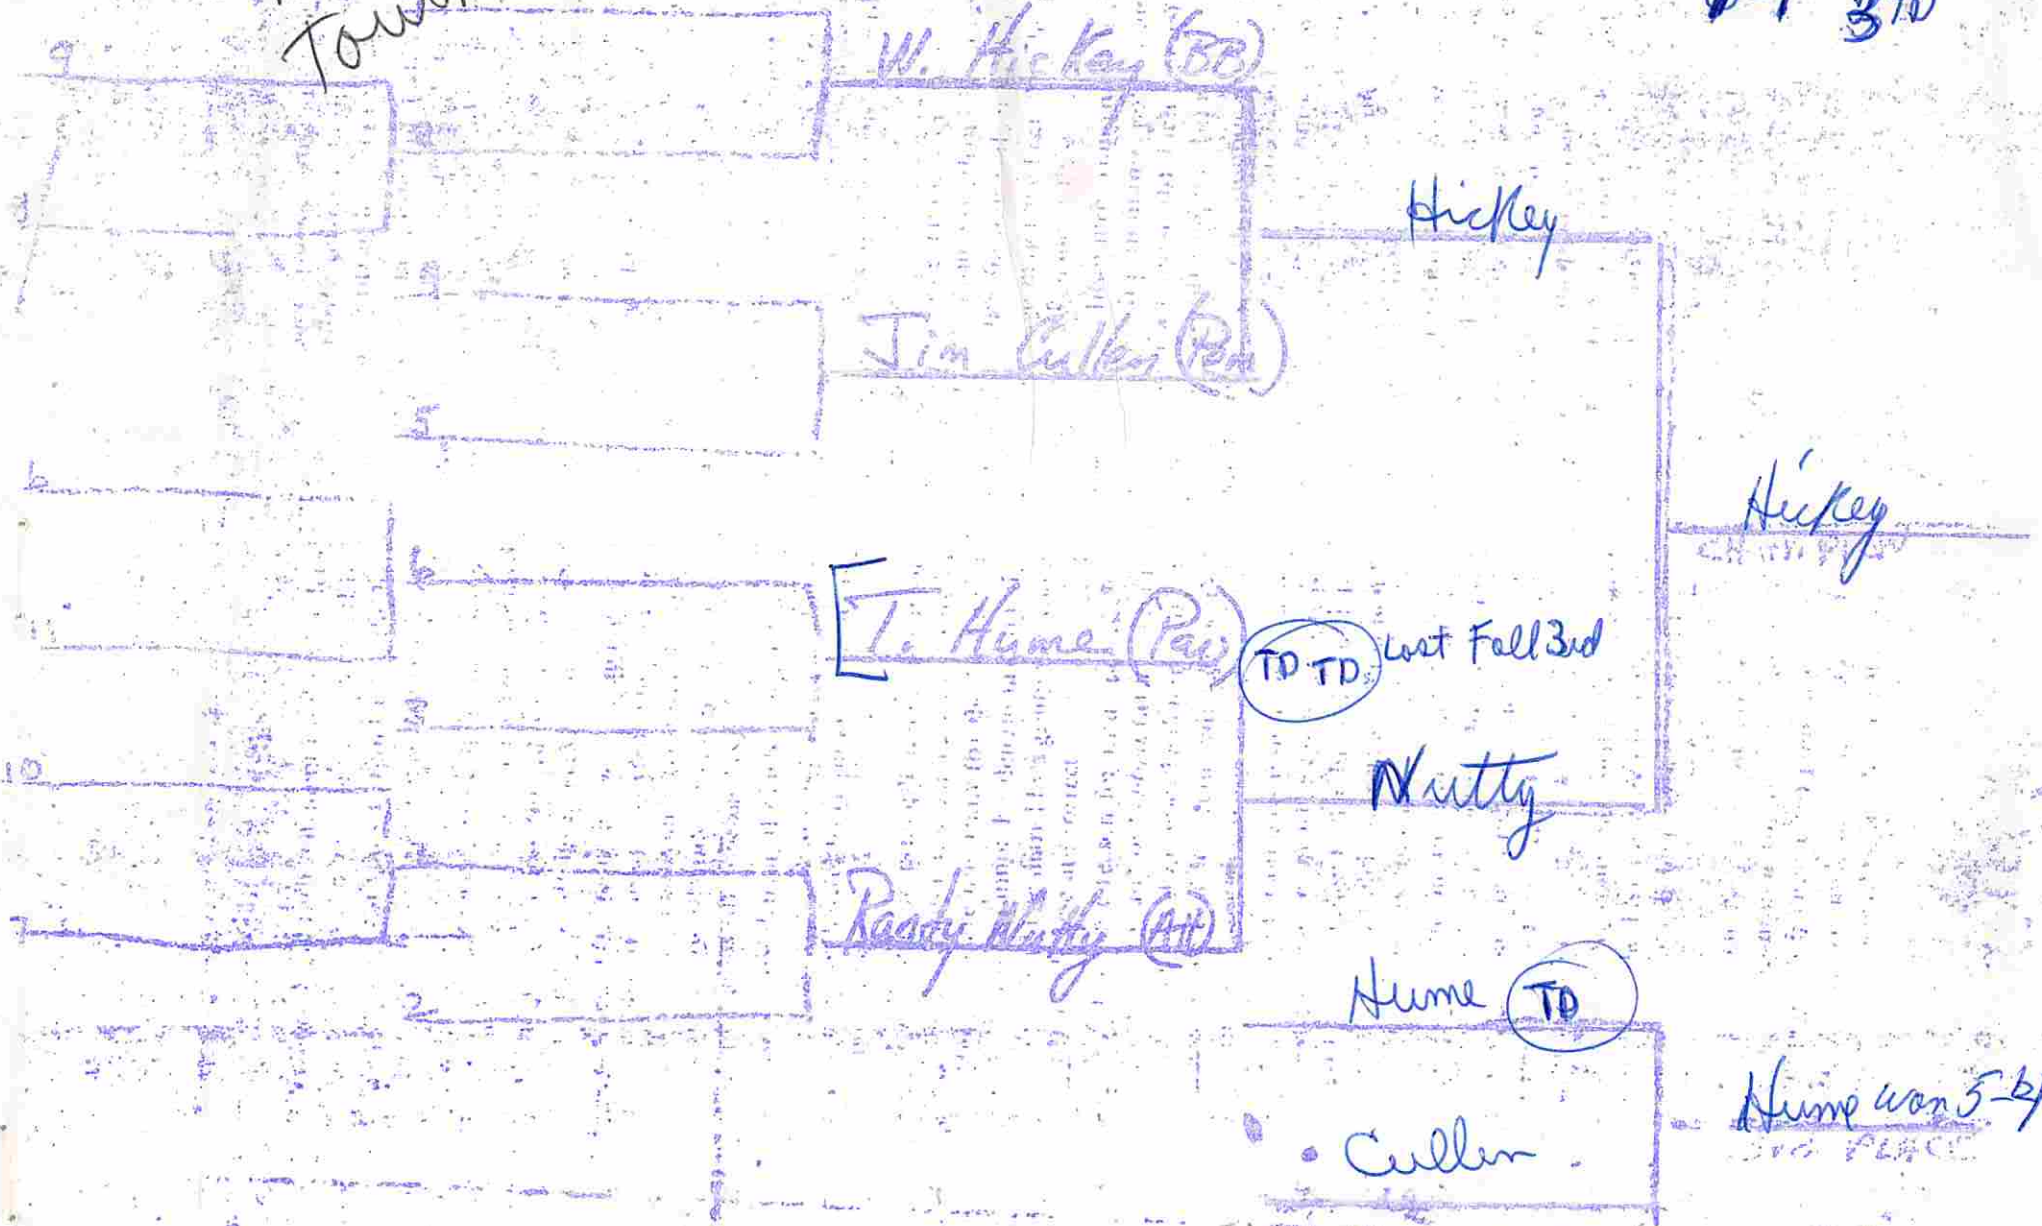

G-R
1980-81
Tournament

~~Wrestling~~

91

Hume
0-1 3TD

Sherman
2-1 2TD

1 Brad Laude (Pen)

8 Bye

4 Bob Sherman (Pen) (TD)