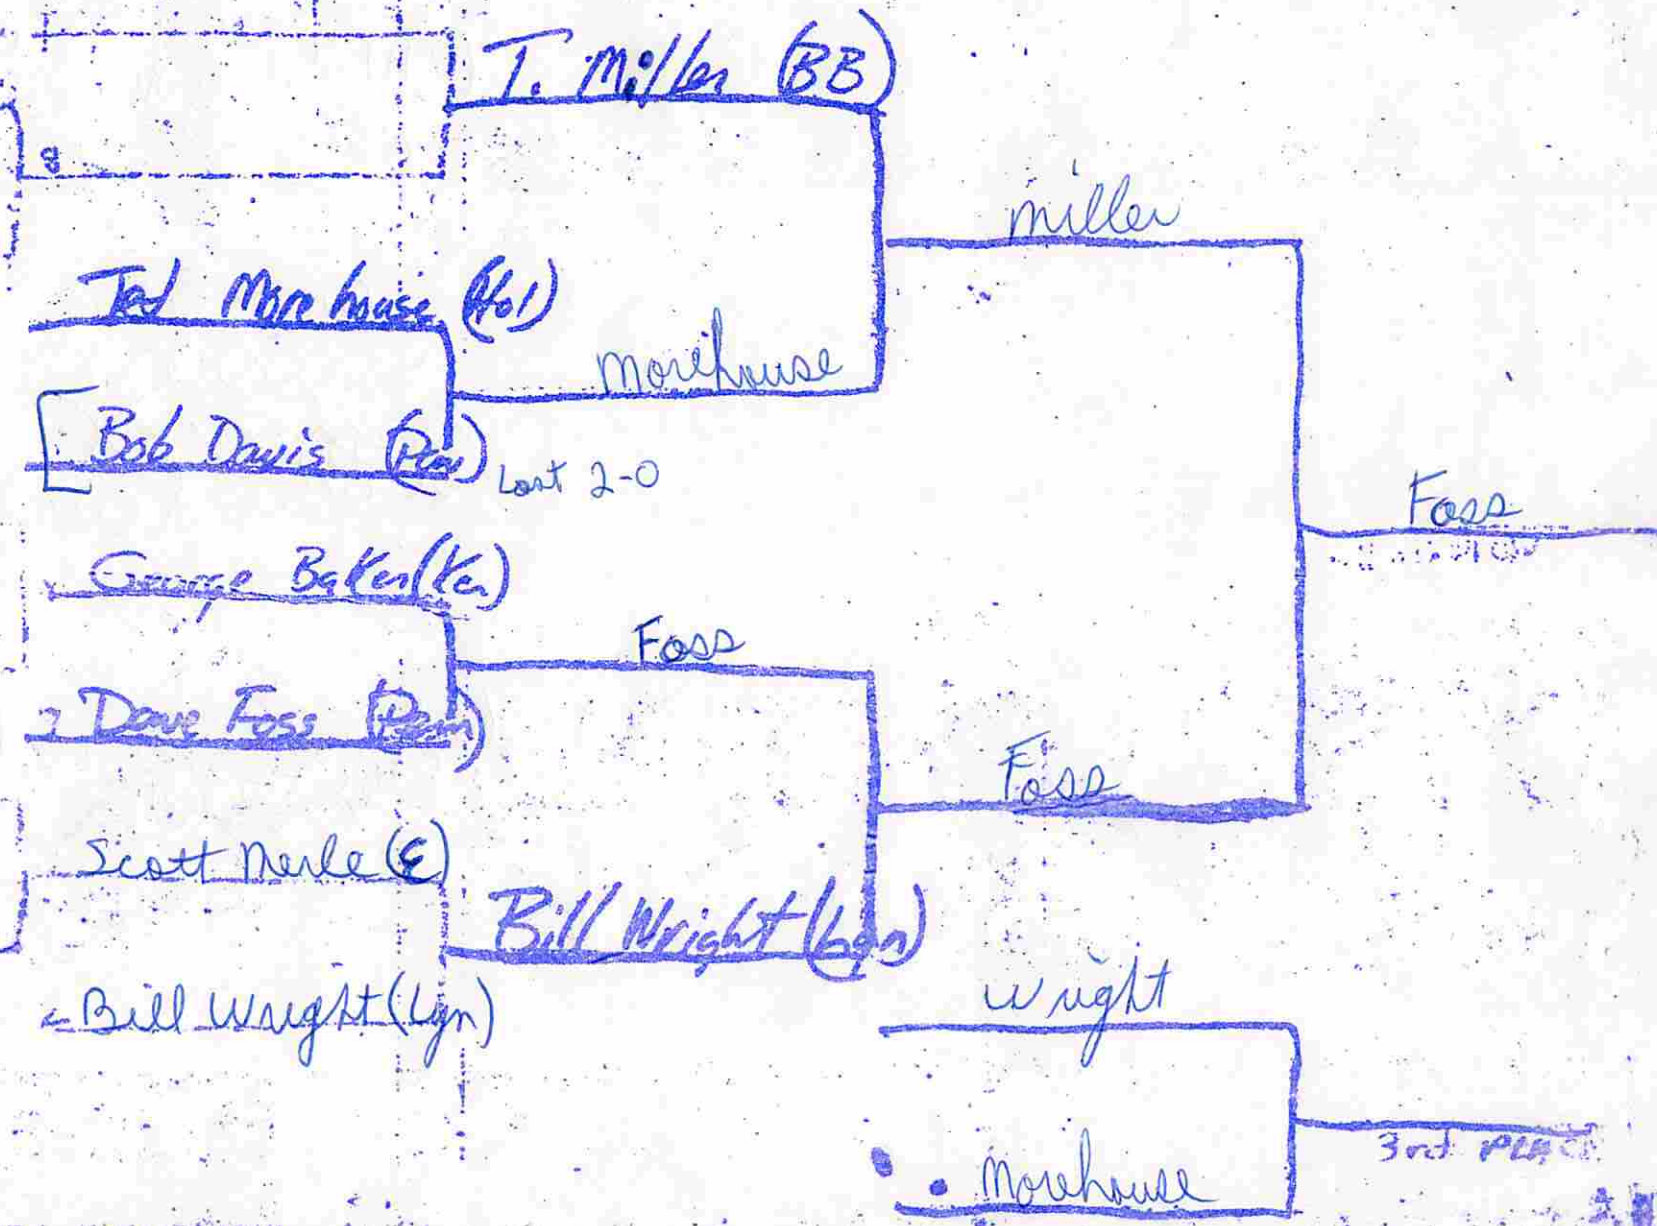

Davis

0-1 NOTD