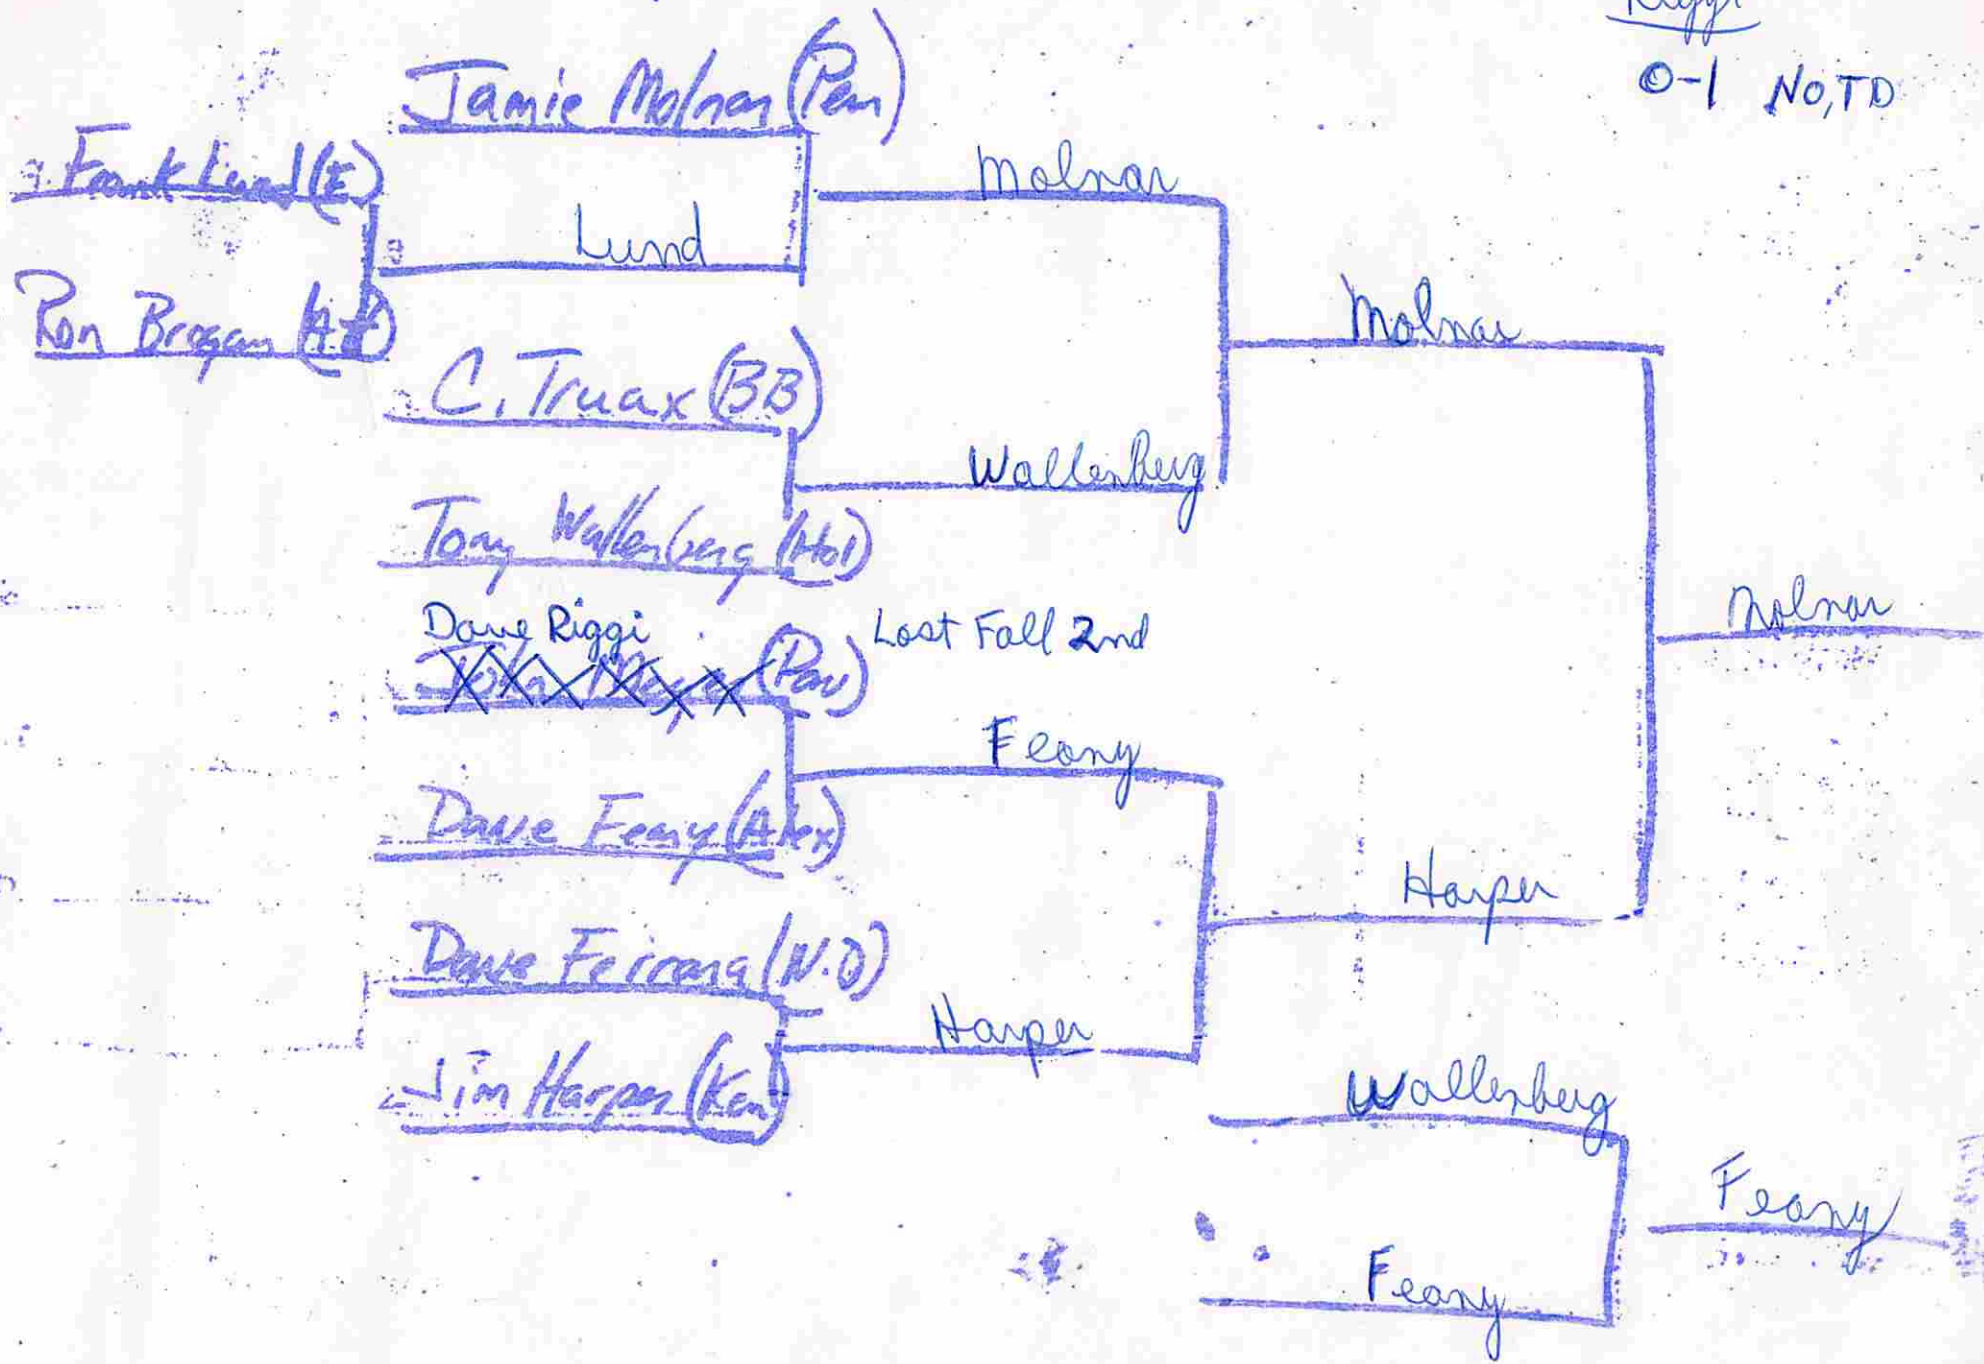

Riggi
0-1 No,TD