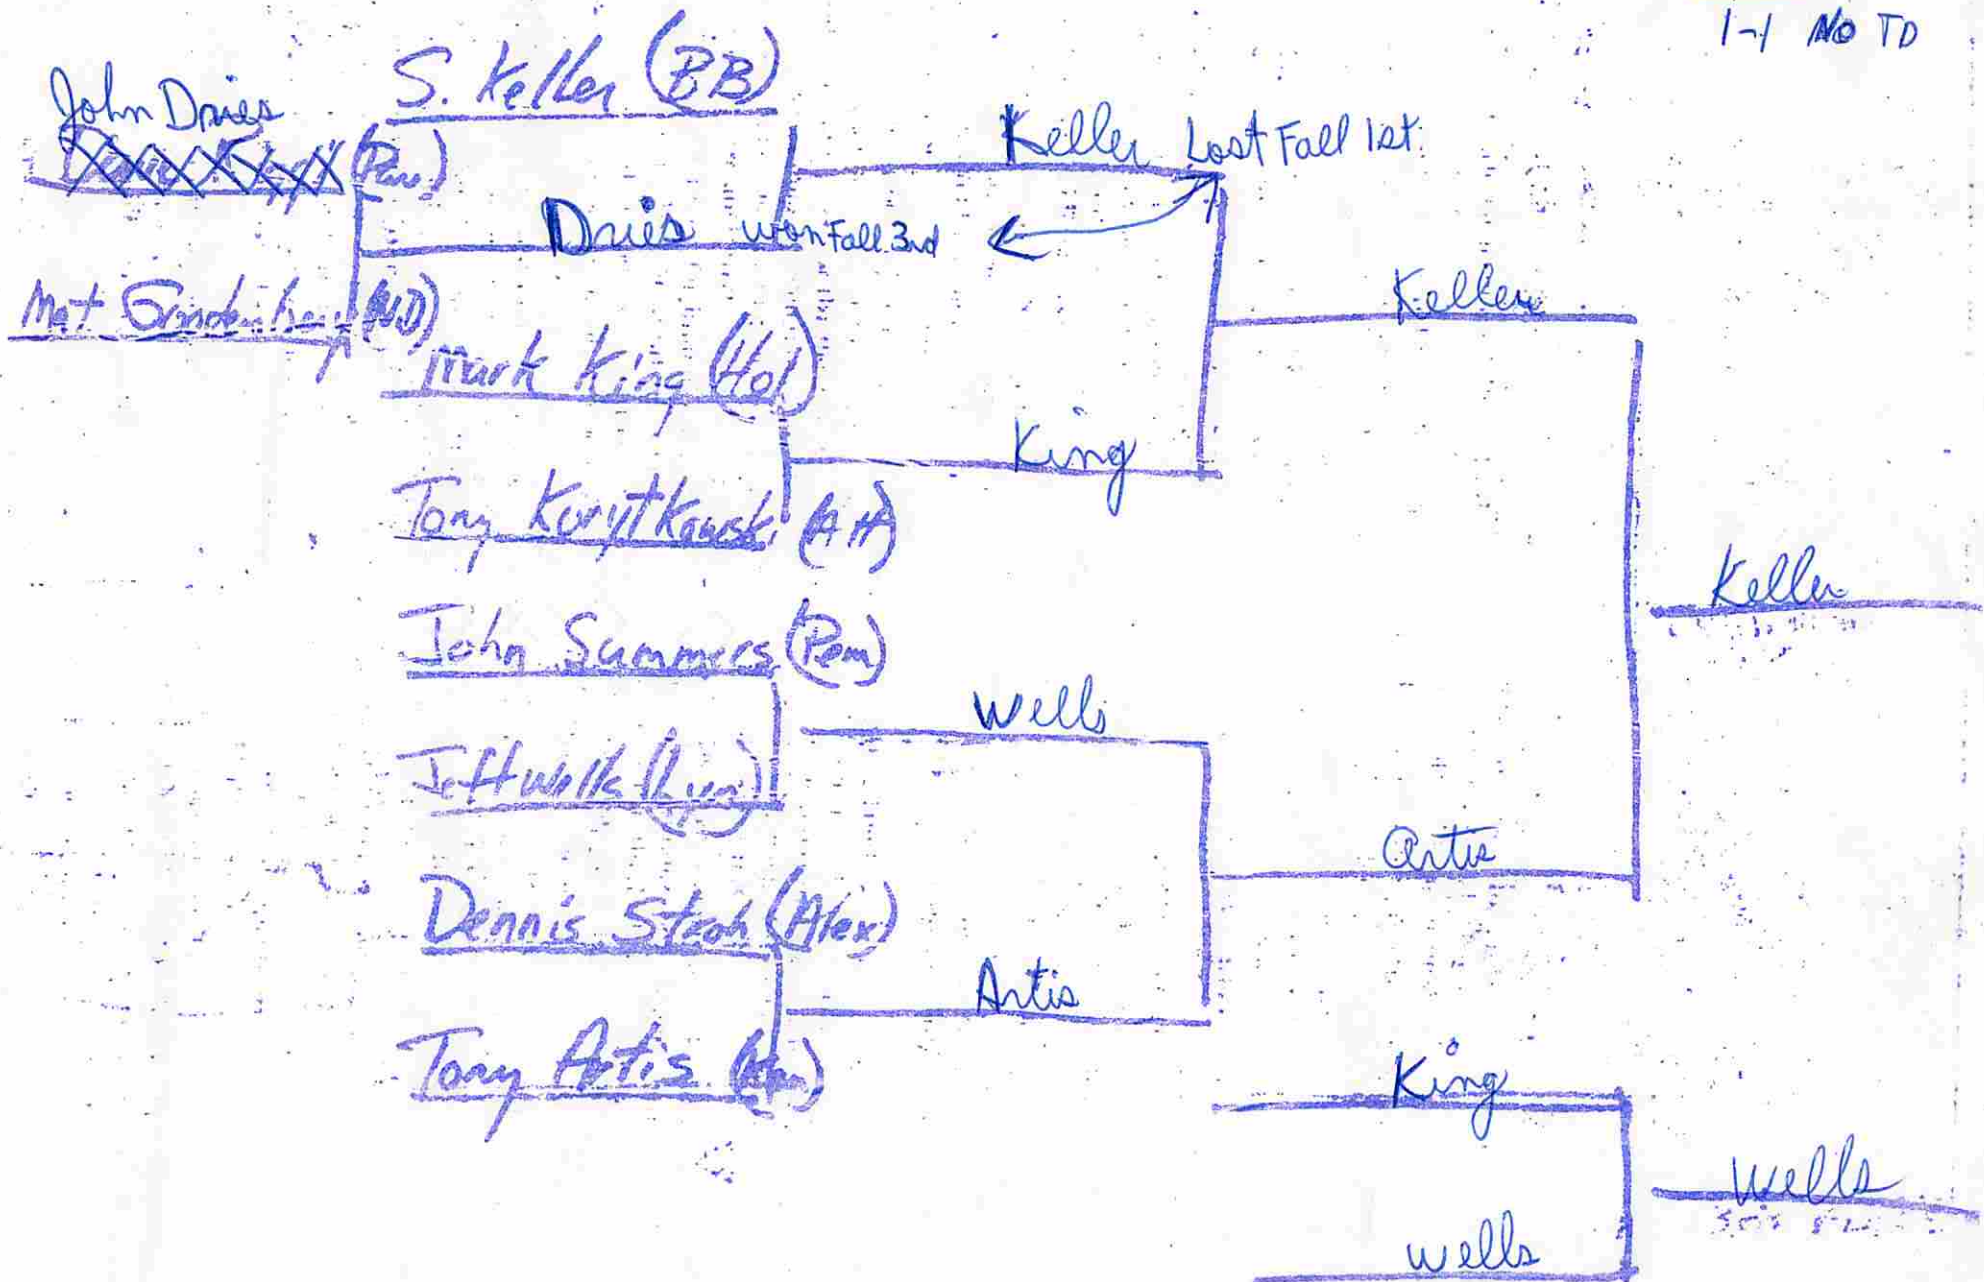

Dries
1-1 NO TD