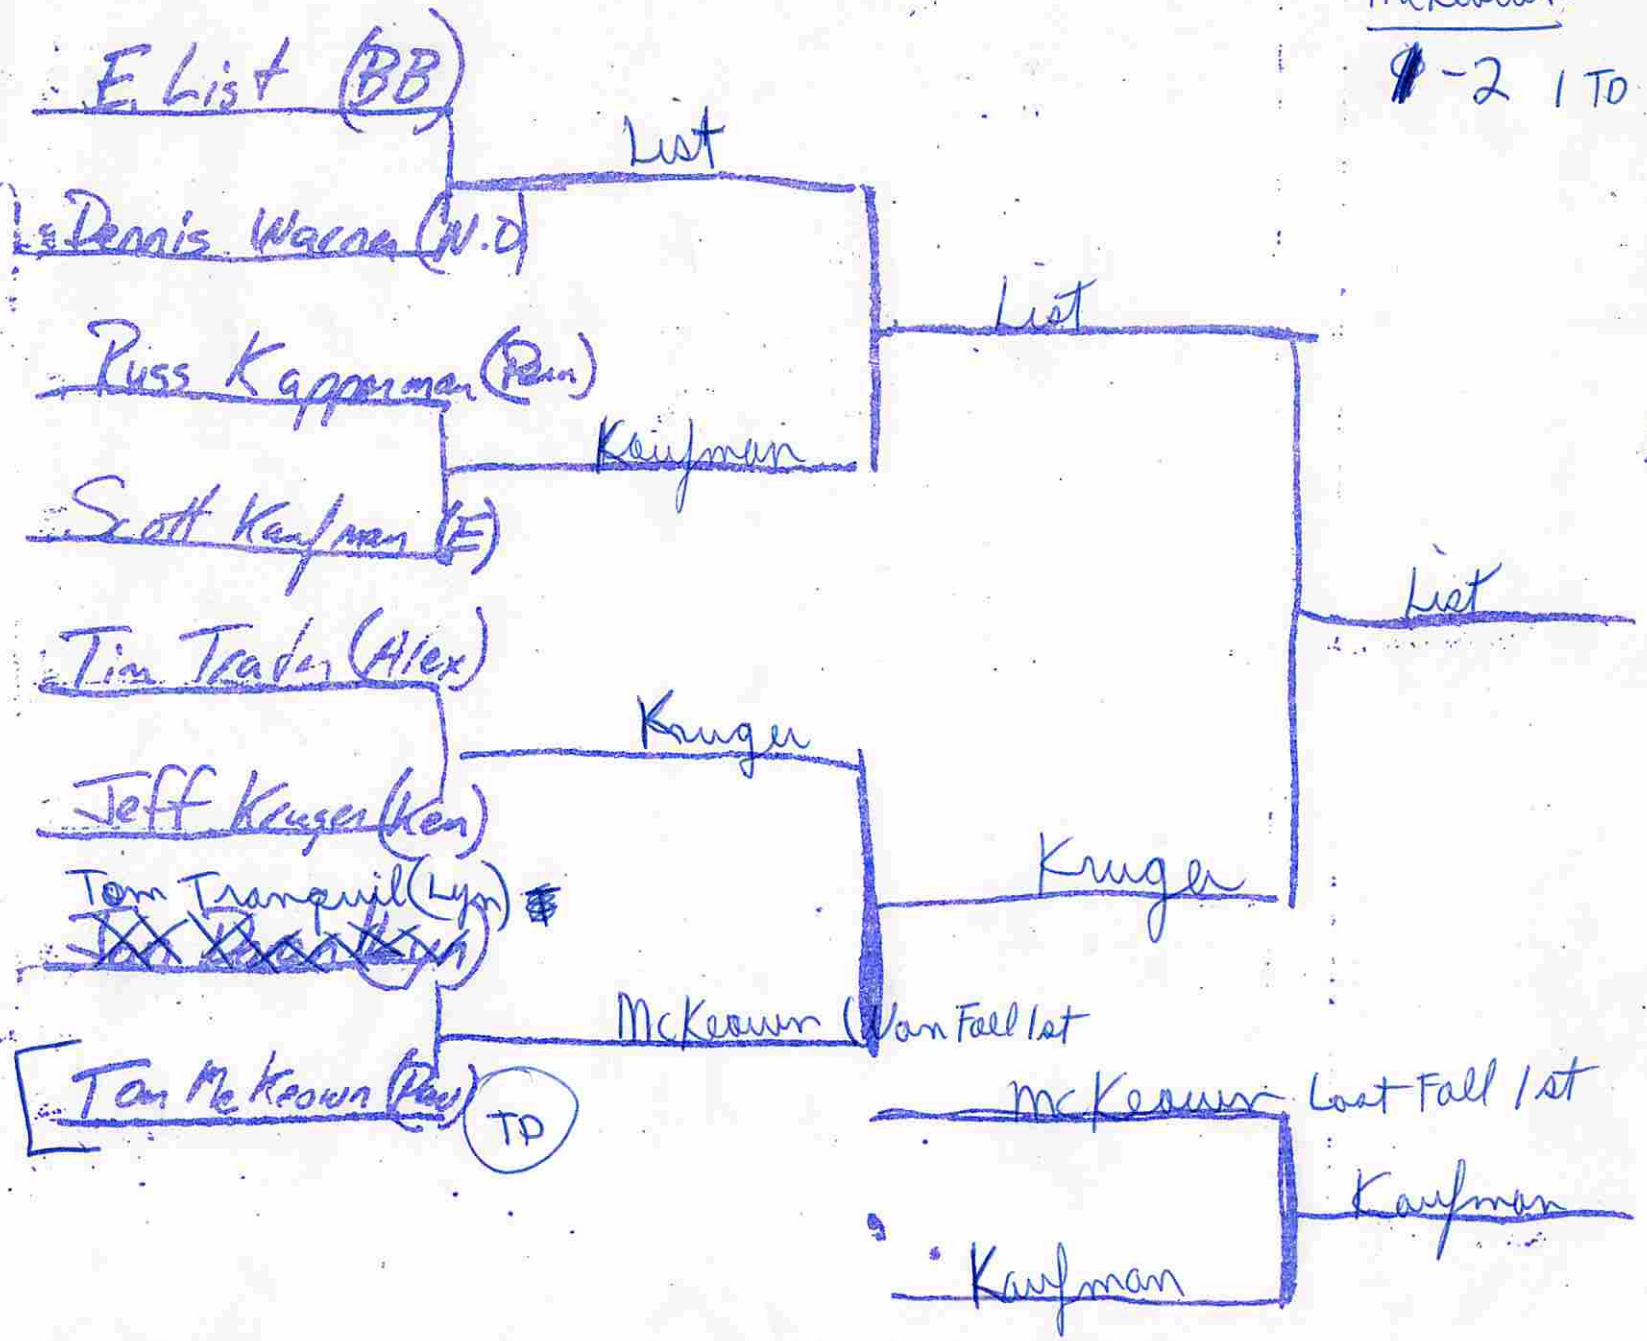

McKeown

~~9~~-2 1 TO