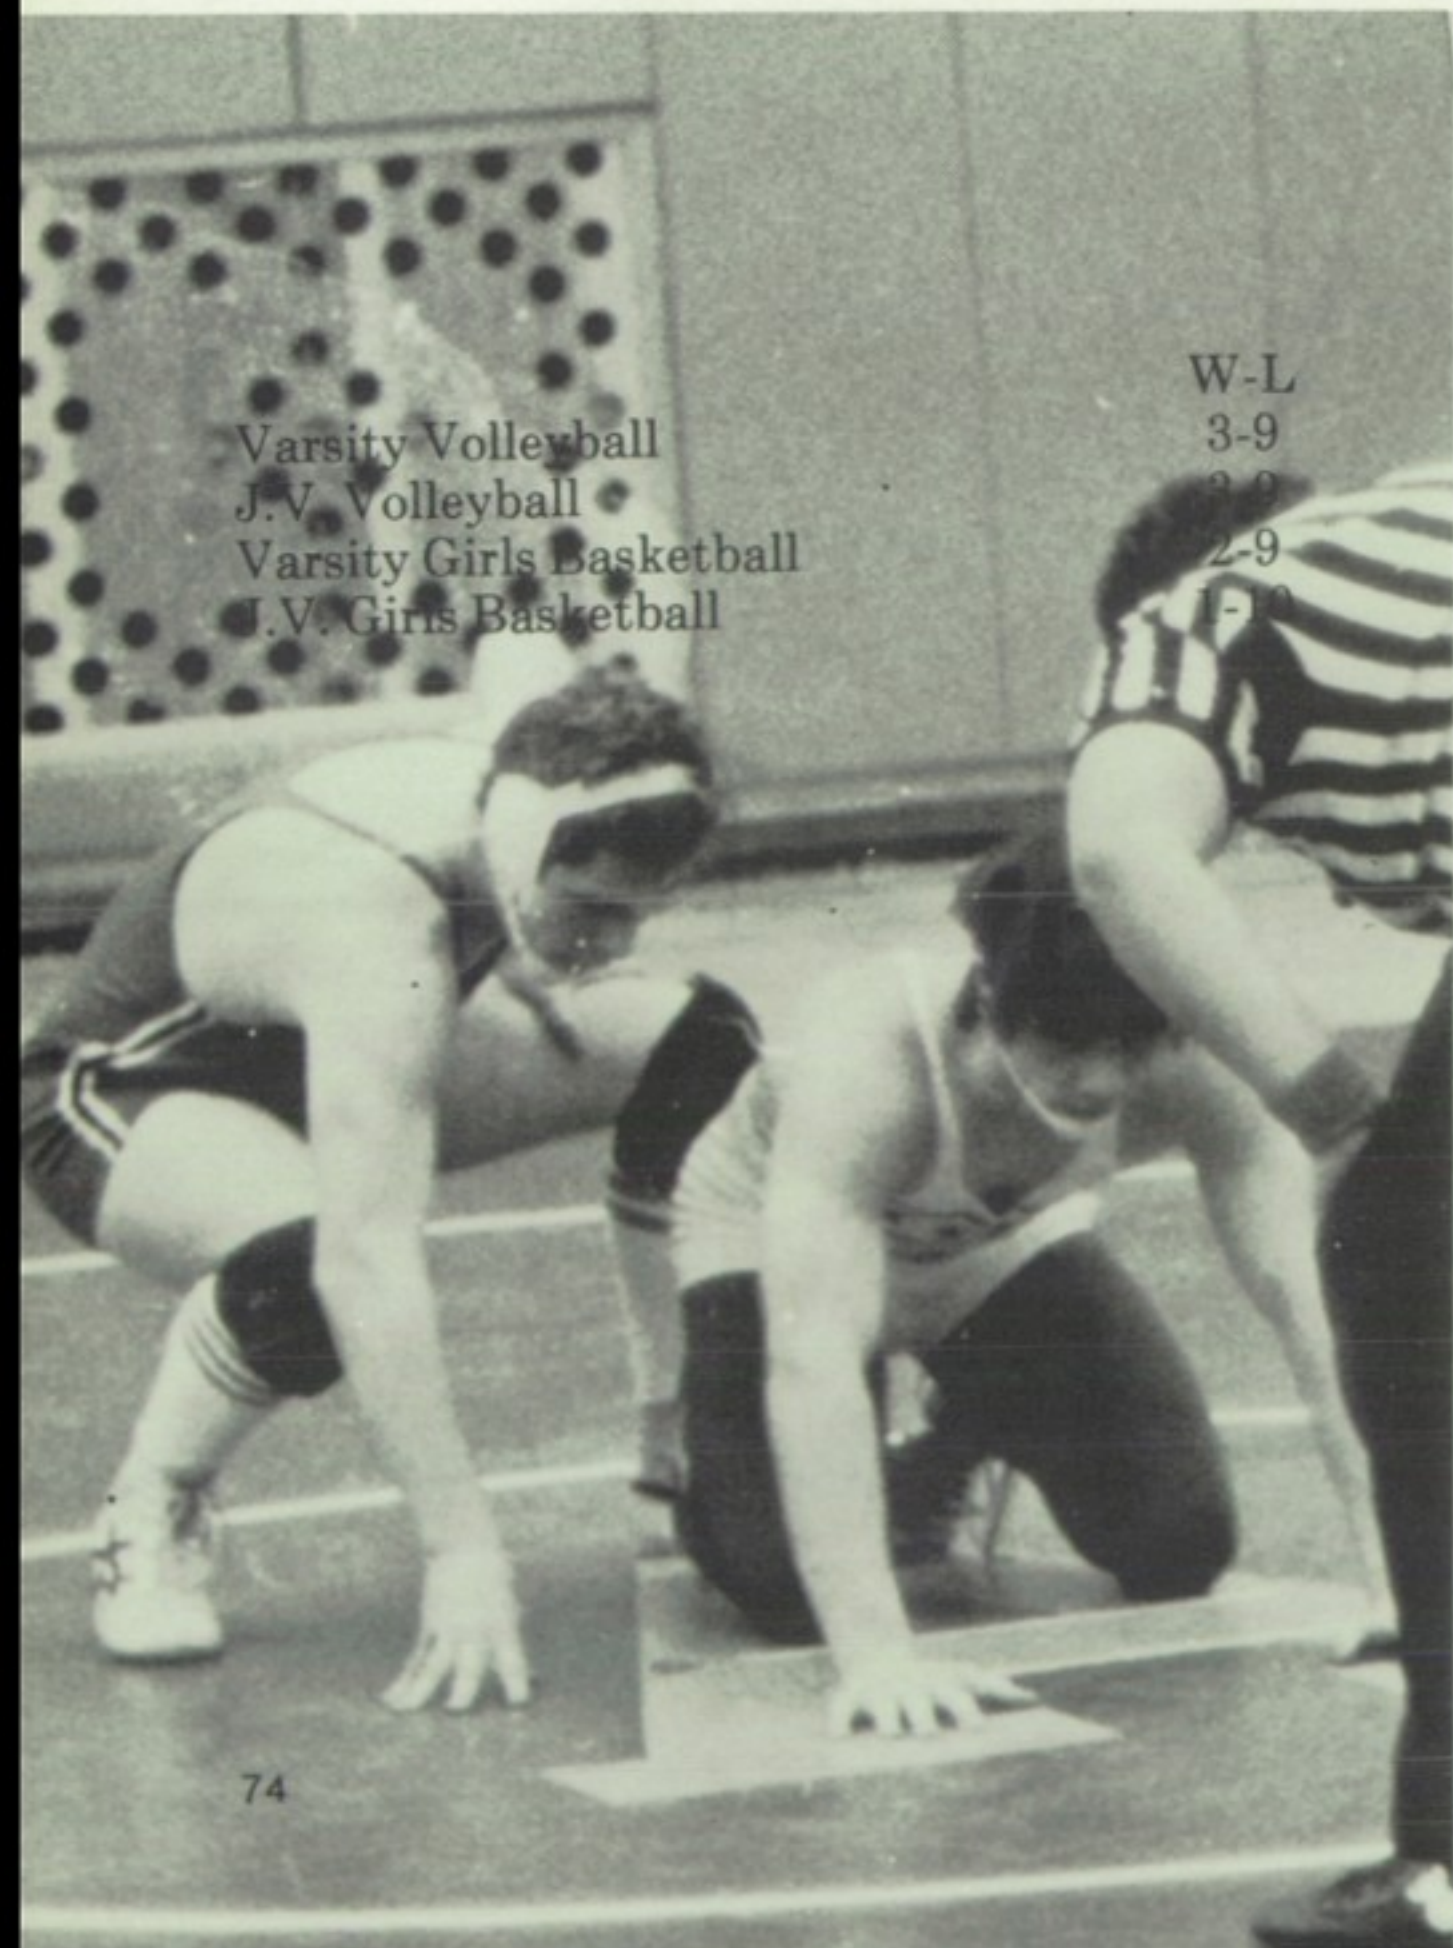

Varsity Volleyball
J.V. Volleyball
Varsity Girls Basketball
J.V. Girls Basketball

W-L
3-9
2-9
2-9
1-1