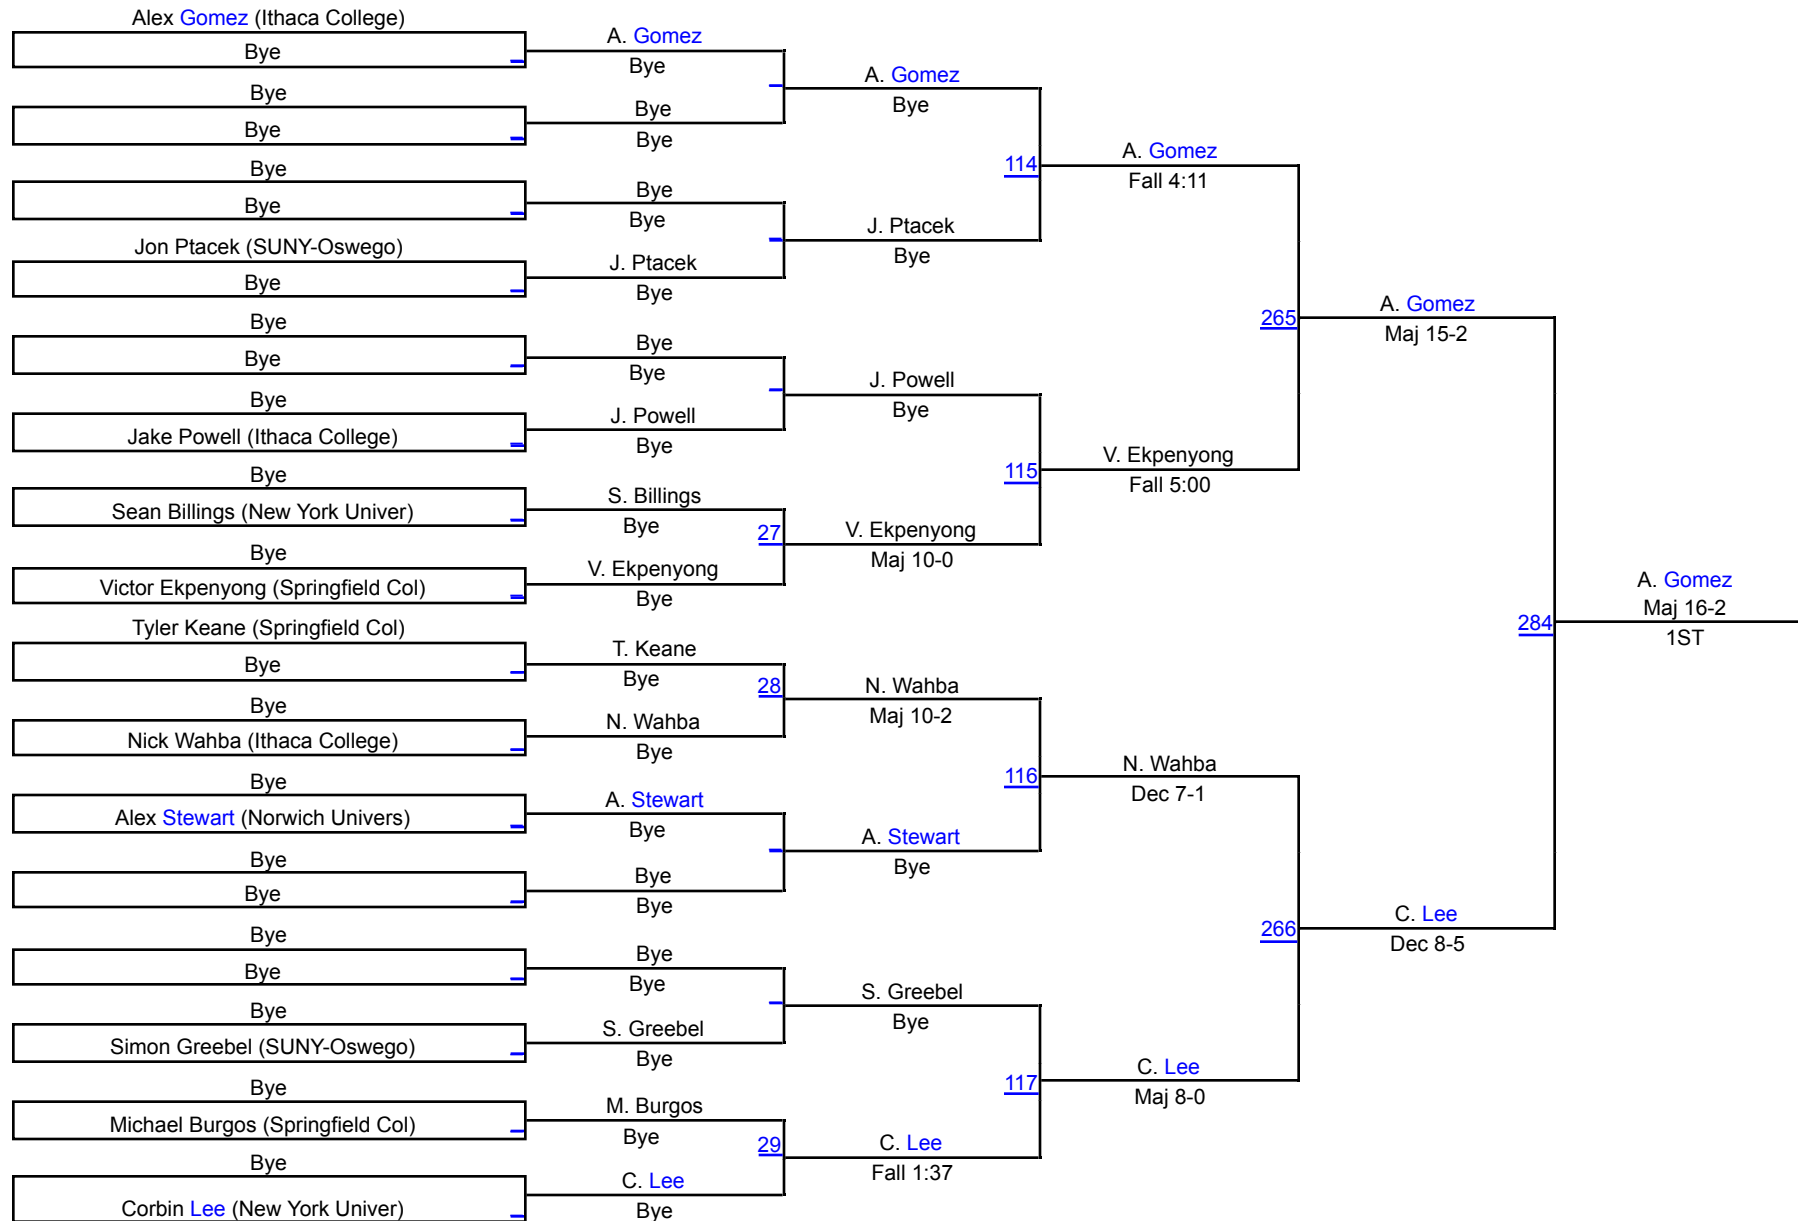

Ithaca Invitational

2013 133