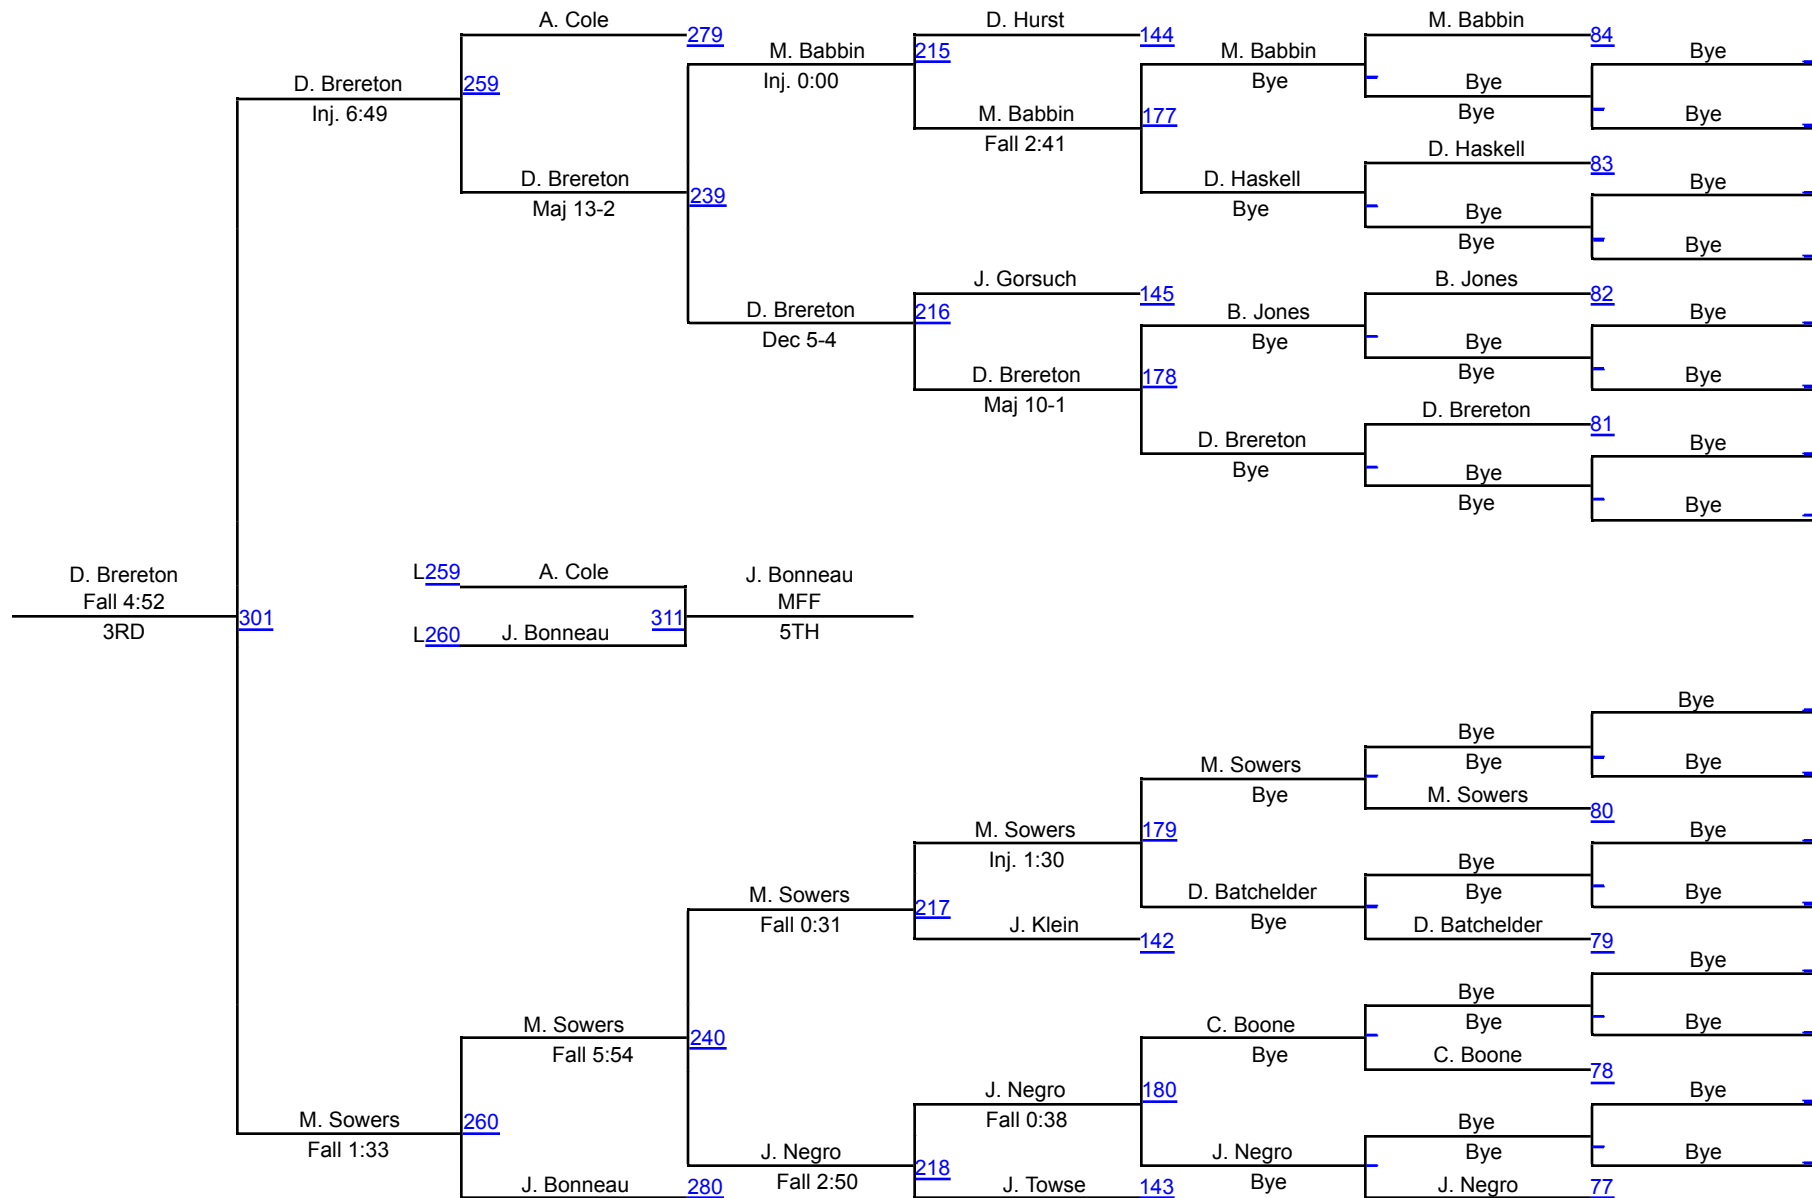

2013 184

Ithaca Invitational

2013 197

2013 197

Ithaca Invitational

2013 285

2013 285

Team Scores on 11/09/2013 02:58 p.m.