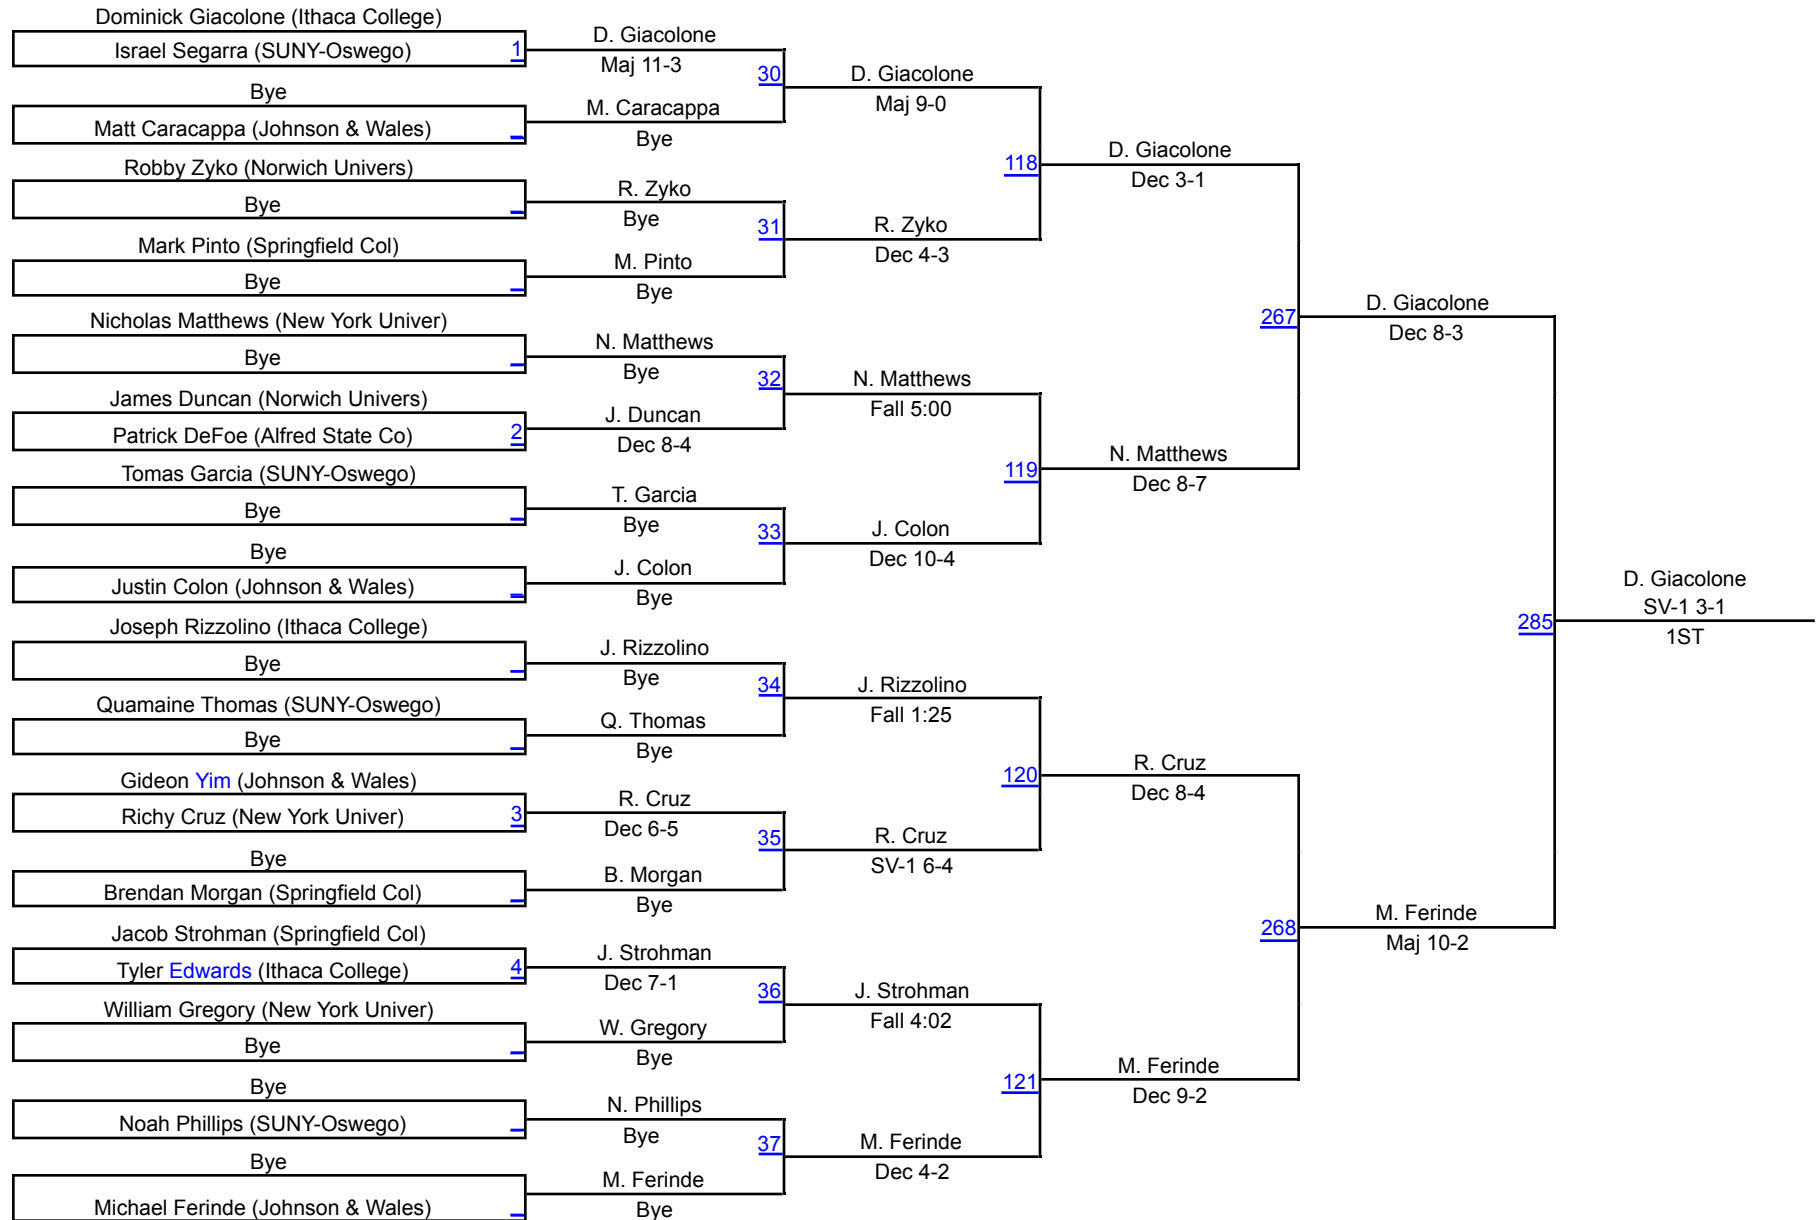

Ithaca Invitational

2013 141