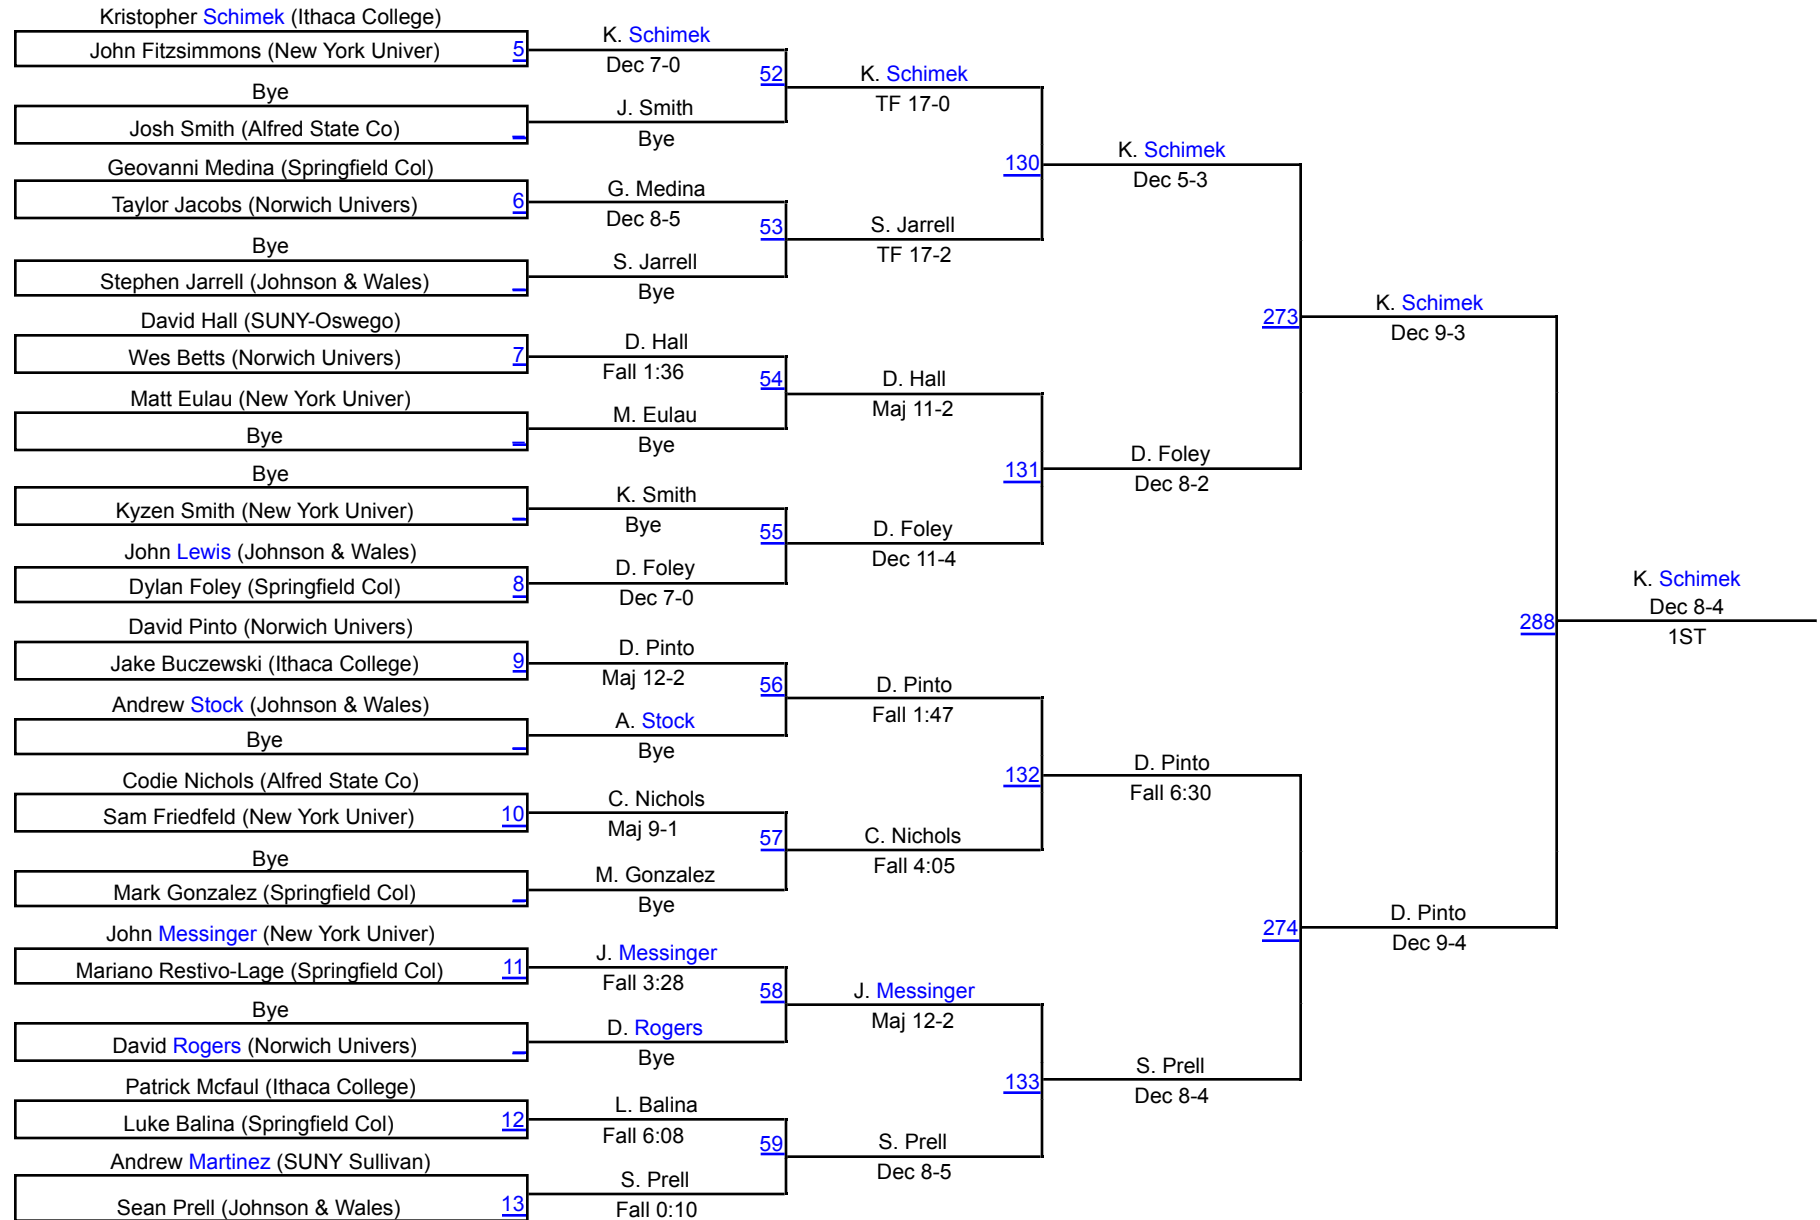

Ithaca Invitational

2013 165