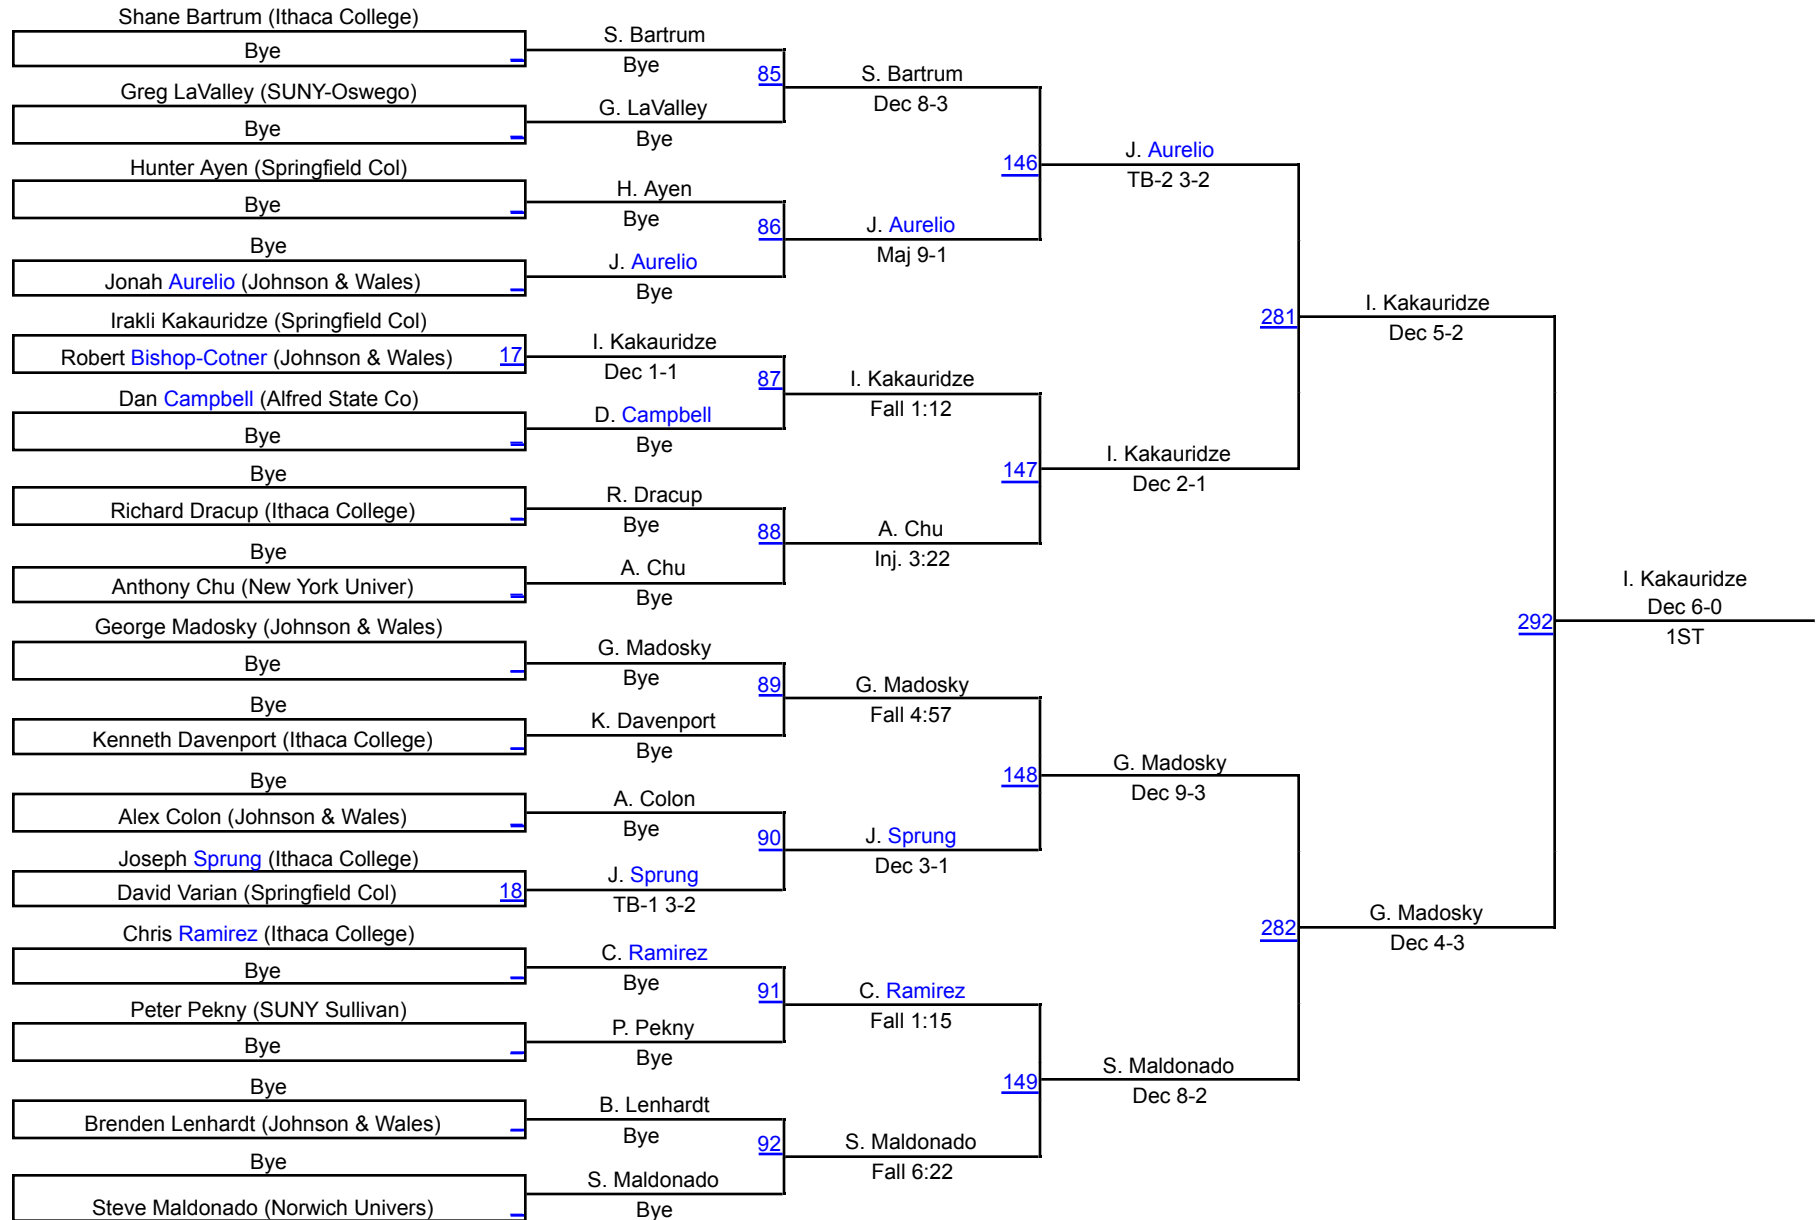

2013 184

Ithaca Invitational

2013 197

2013 197

Ithaca Invitational

2013 285

2013 285

Team Scores on 11/09/2013 02:58 p.m.

1. Ithaca College	IC	177.0
2. Johnson & Wales	JW	164.5
3. Springfield College	SC	159.0
4. New York University	NYU	135.5
5. SUNY-Oswego	OSW	93.0
6. Norwich University	NU	82.5
7. Alfred State College	ALF	33.0
8. SUNY Sullivan	SCC	18.0