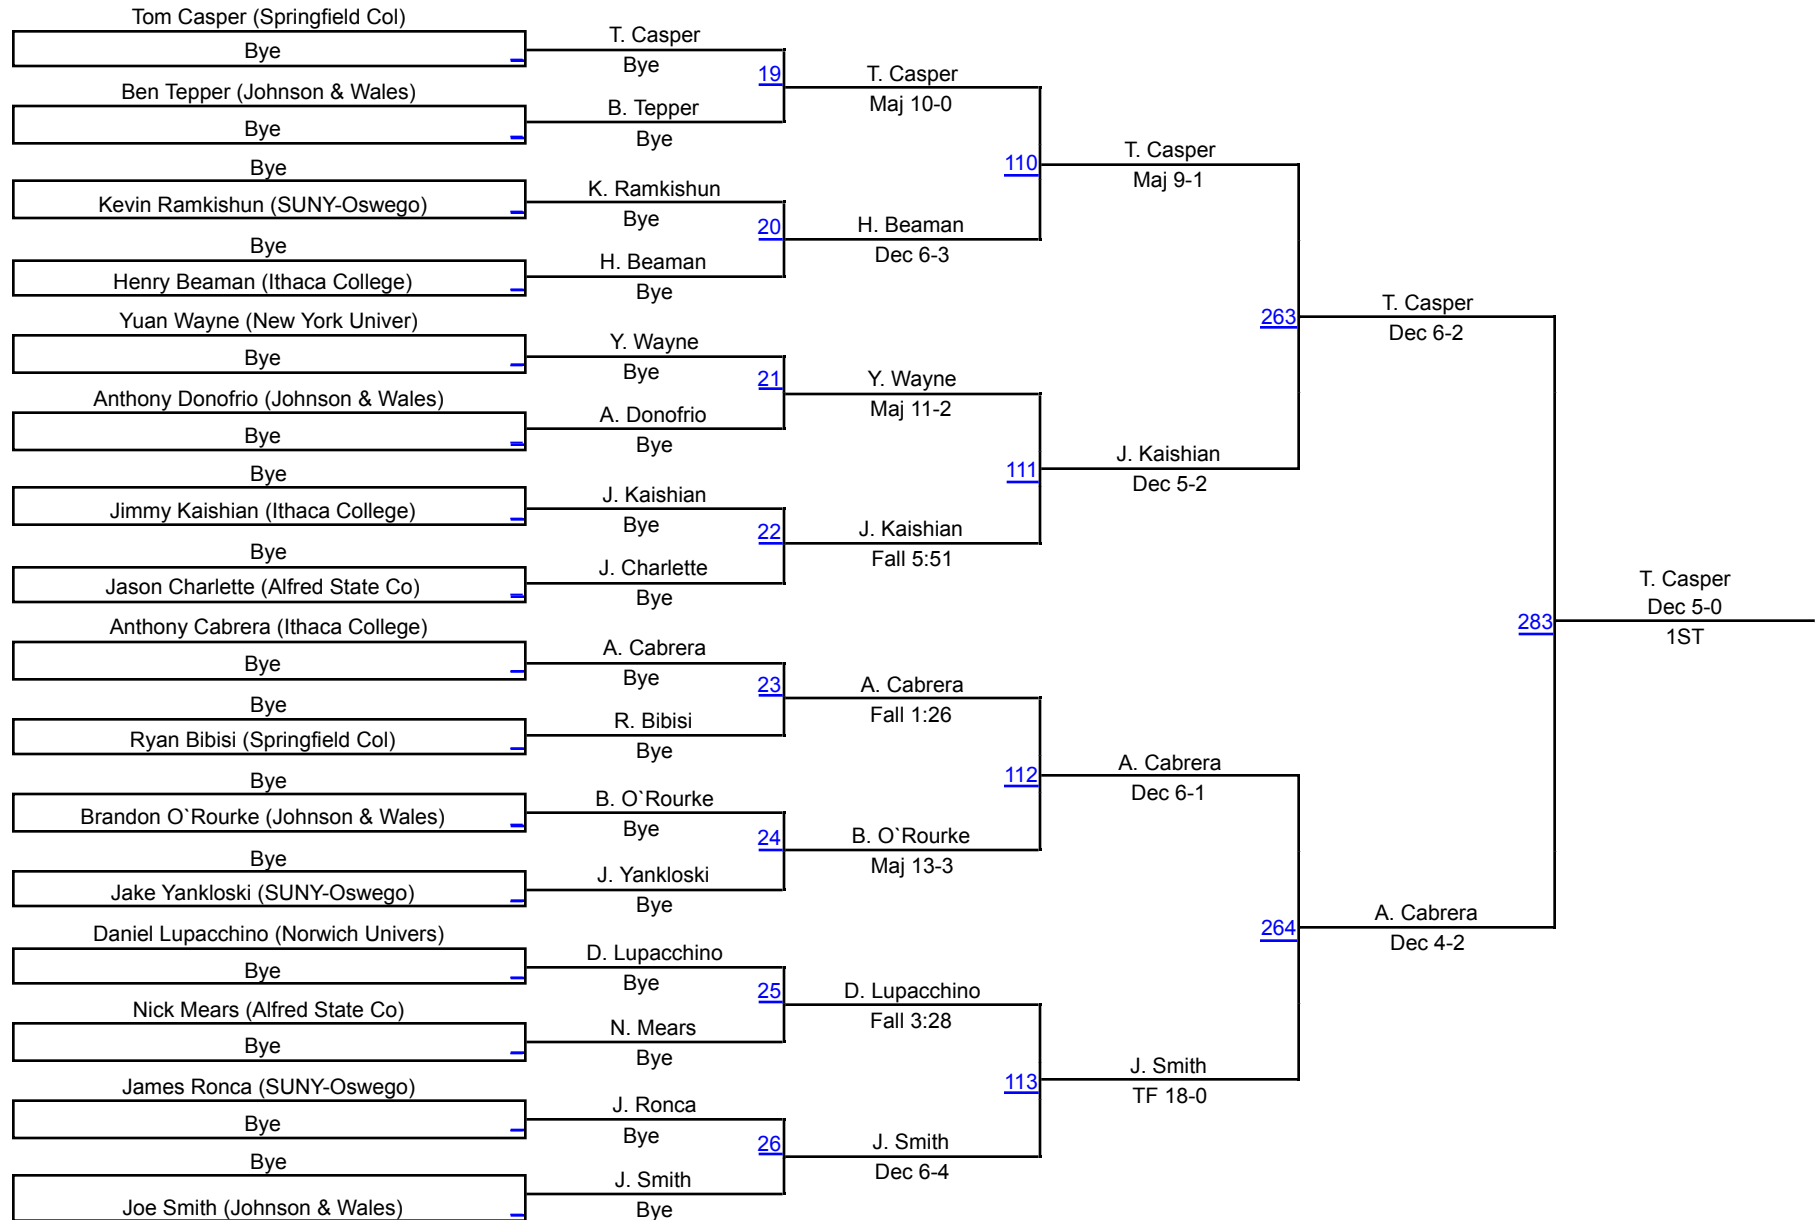

Ithaca Invitational Wrestling Tournament

November 8-9, 2013 @ Glazer Arena, Ithaca College

	Team	Abbr	Score
1	Ithaca College	IC	266.5
2	Johnson & Wales	JW	219.0
3	Springfield College	SC	207.0
4	New York University	NYU	152.0
5	Norwich University	NU	96.5
6	SUNY-Oswego	OSW	95.0
7	Alfred State College	ALF	33.0
8	SUNY Sullivan	SCC	18.0

Outstanding Wrestler Award: **Colin Lenhardt** (Johnson and Wales University, 184 lbs)

Ithaca Invitational

2013 125