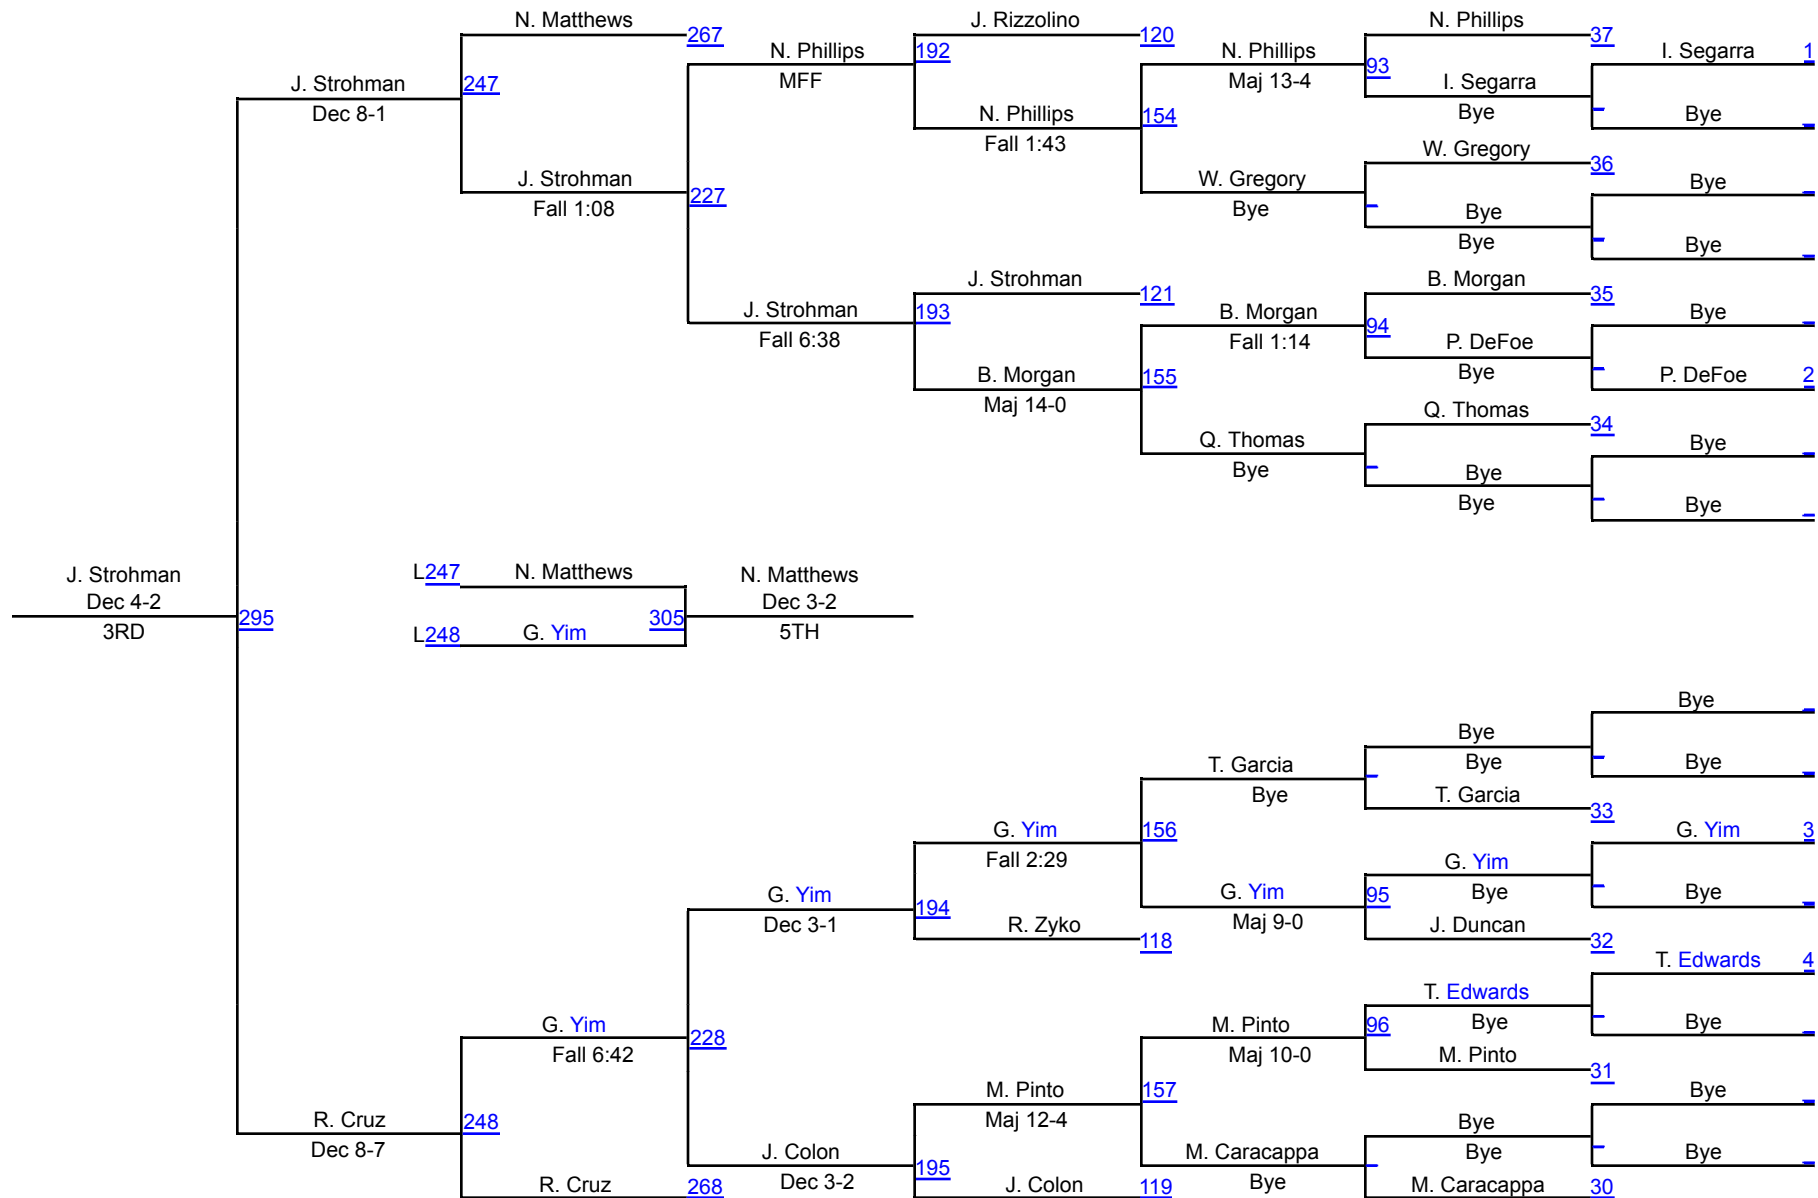

Ithaca Invitational Wrestling Tournament

November 8-9, 2013 @ Glazer Arena, Ithaca College

	Team	Abbr	Score
1	Ithaca College	IC	266.5
2	Johnson & Wales	JW	219.0
3	Springfield College	SC	207.0
4	New York University	NYU	152.0
5	Norwich University	NU	96.5
6	SUNY-Oswego	OSW	95.0
7	Alfred State College	ALF	33.0
8	SUNY Sullivan	SCC	18.0

2013 141

2013 141

Ithaca Invitational

2013 149

2013 149

Ithaca Invitational

2013 157

2013 157