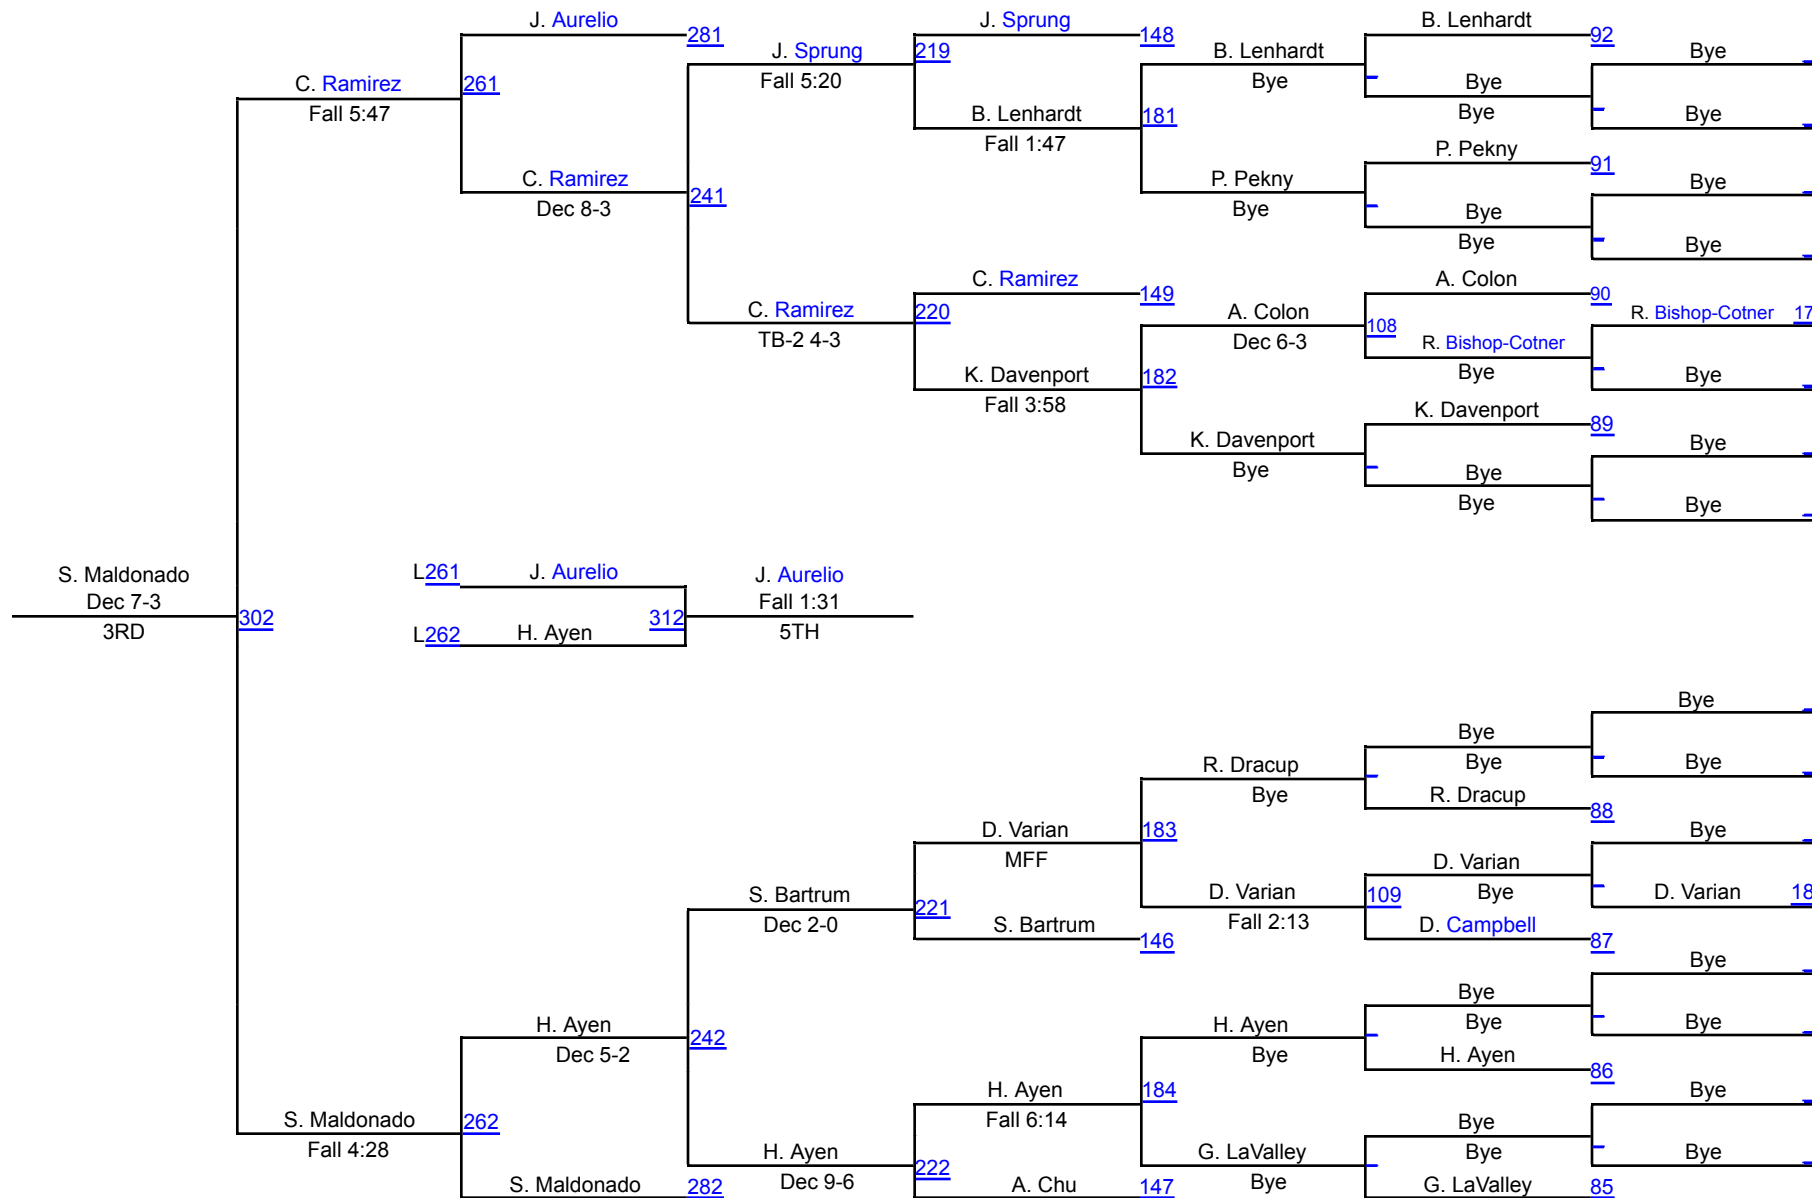

2013 184

Ithaca Invitational

2013 197

2013 197

Ithaca Invitational

2013 285

2013 285

Team Scores on 11/09/2013 02:58 p.m.