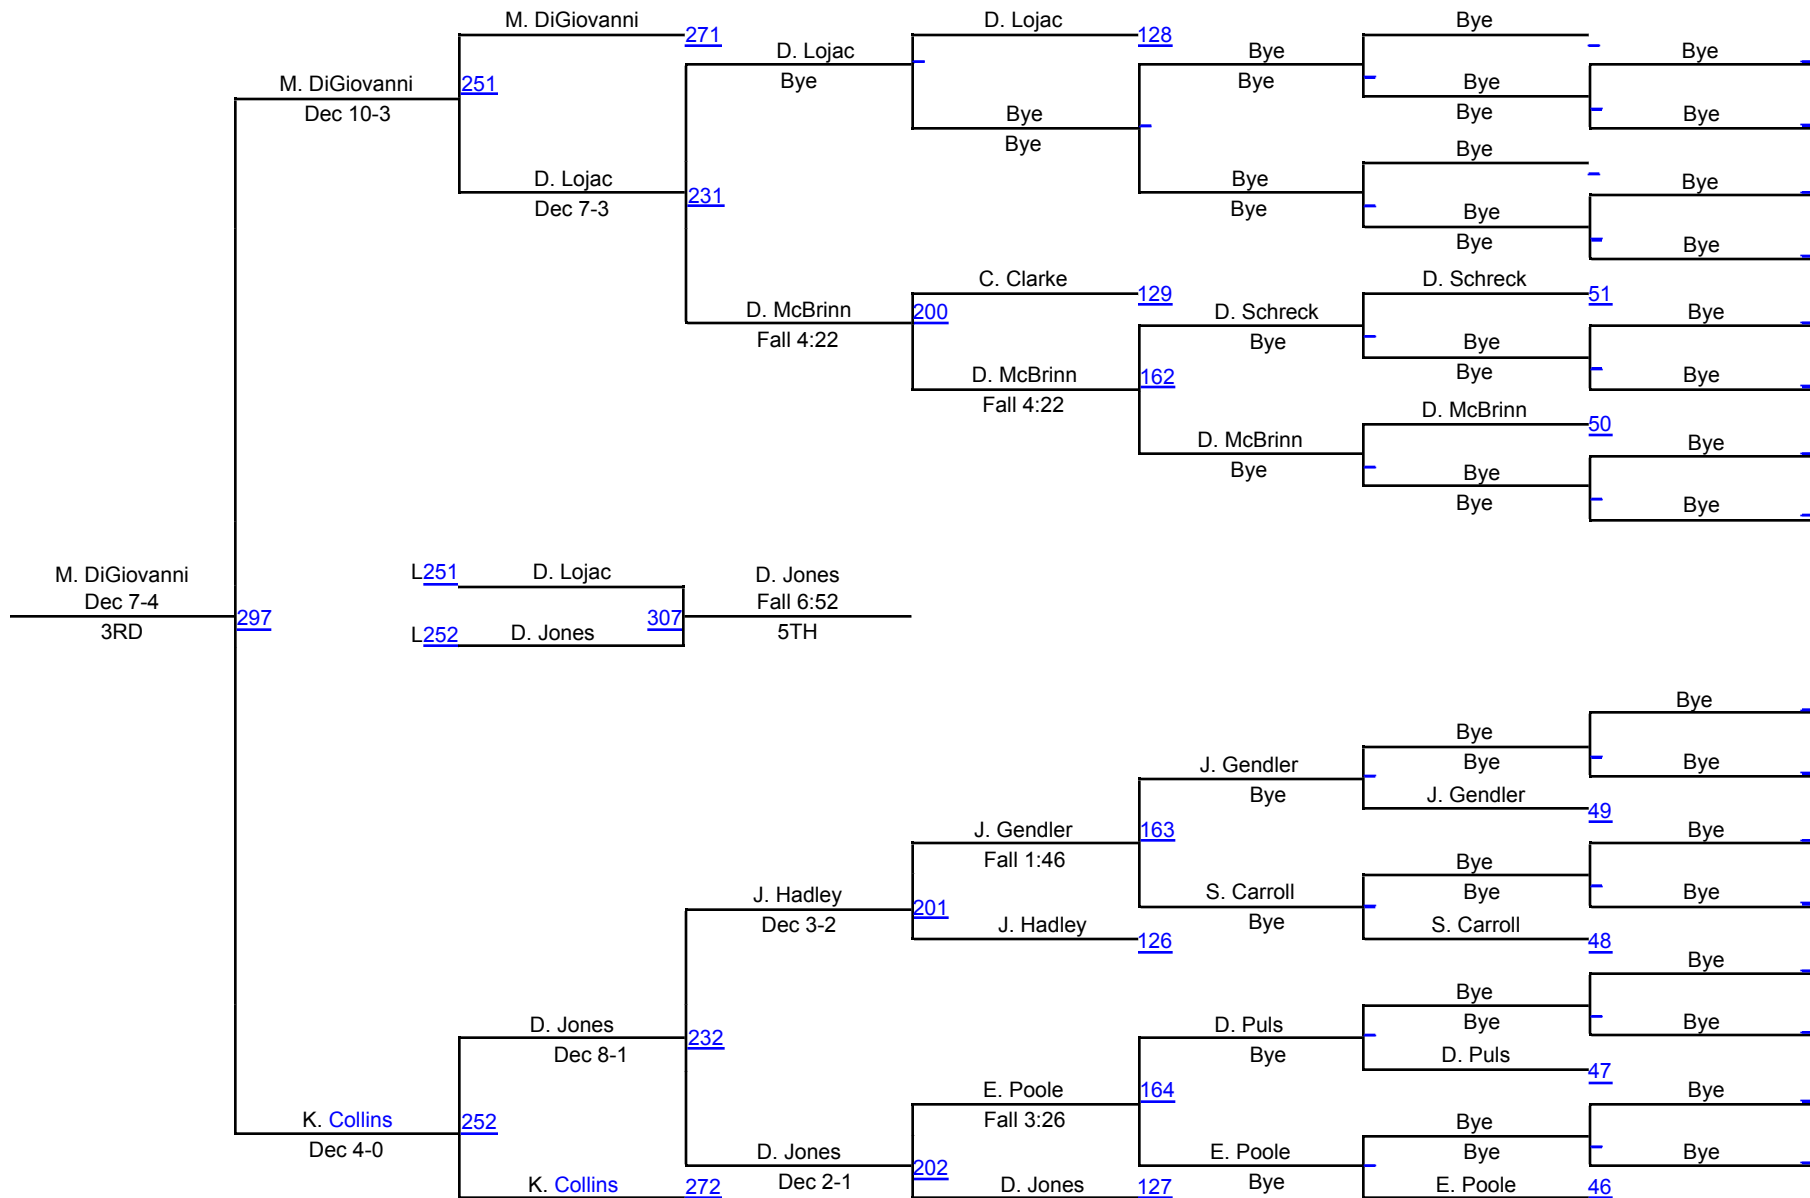

Ithaca Invitational Wrestling Tournament

November 8-9, 2013 @ Glazer Arena, Ithaca College

	Team	Abbr	Score
1	Ithaca College	IC	266.5
2	Johnson & Wales	JW	219.0
3	Springfield College	SC	207.0
4	New York University	NYU	152.0
5	Norwich University	NU	96.5
6	SUNY-Oswego	OSW	95.0
7	Alfred State College	ALF	33.0
8	SUNY Sullivan	SCC	18.0

2013 141

2013 141

Ithaca Invitational

2013 149

2013 149

Ithaca Invitational

2013 157

2013 157