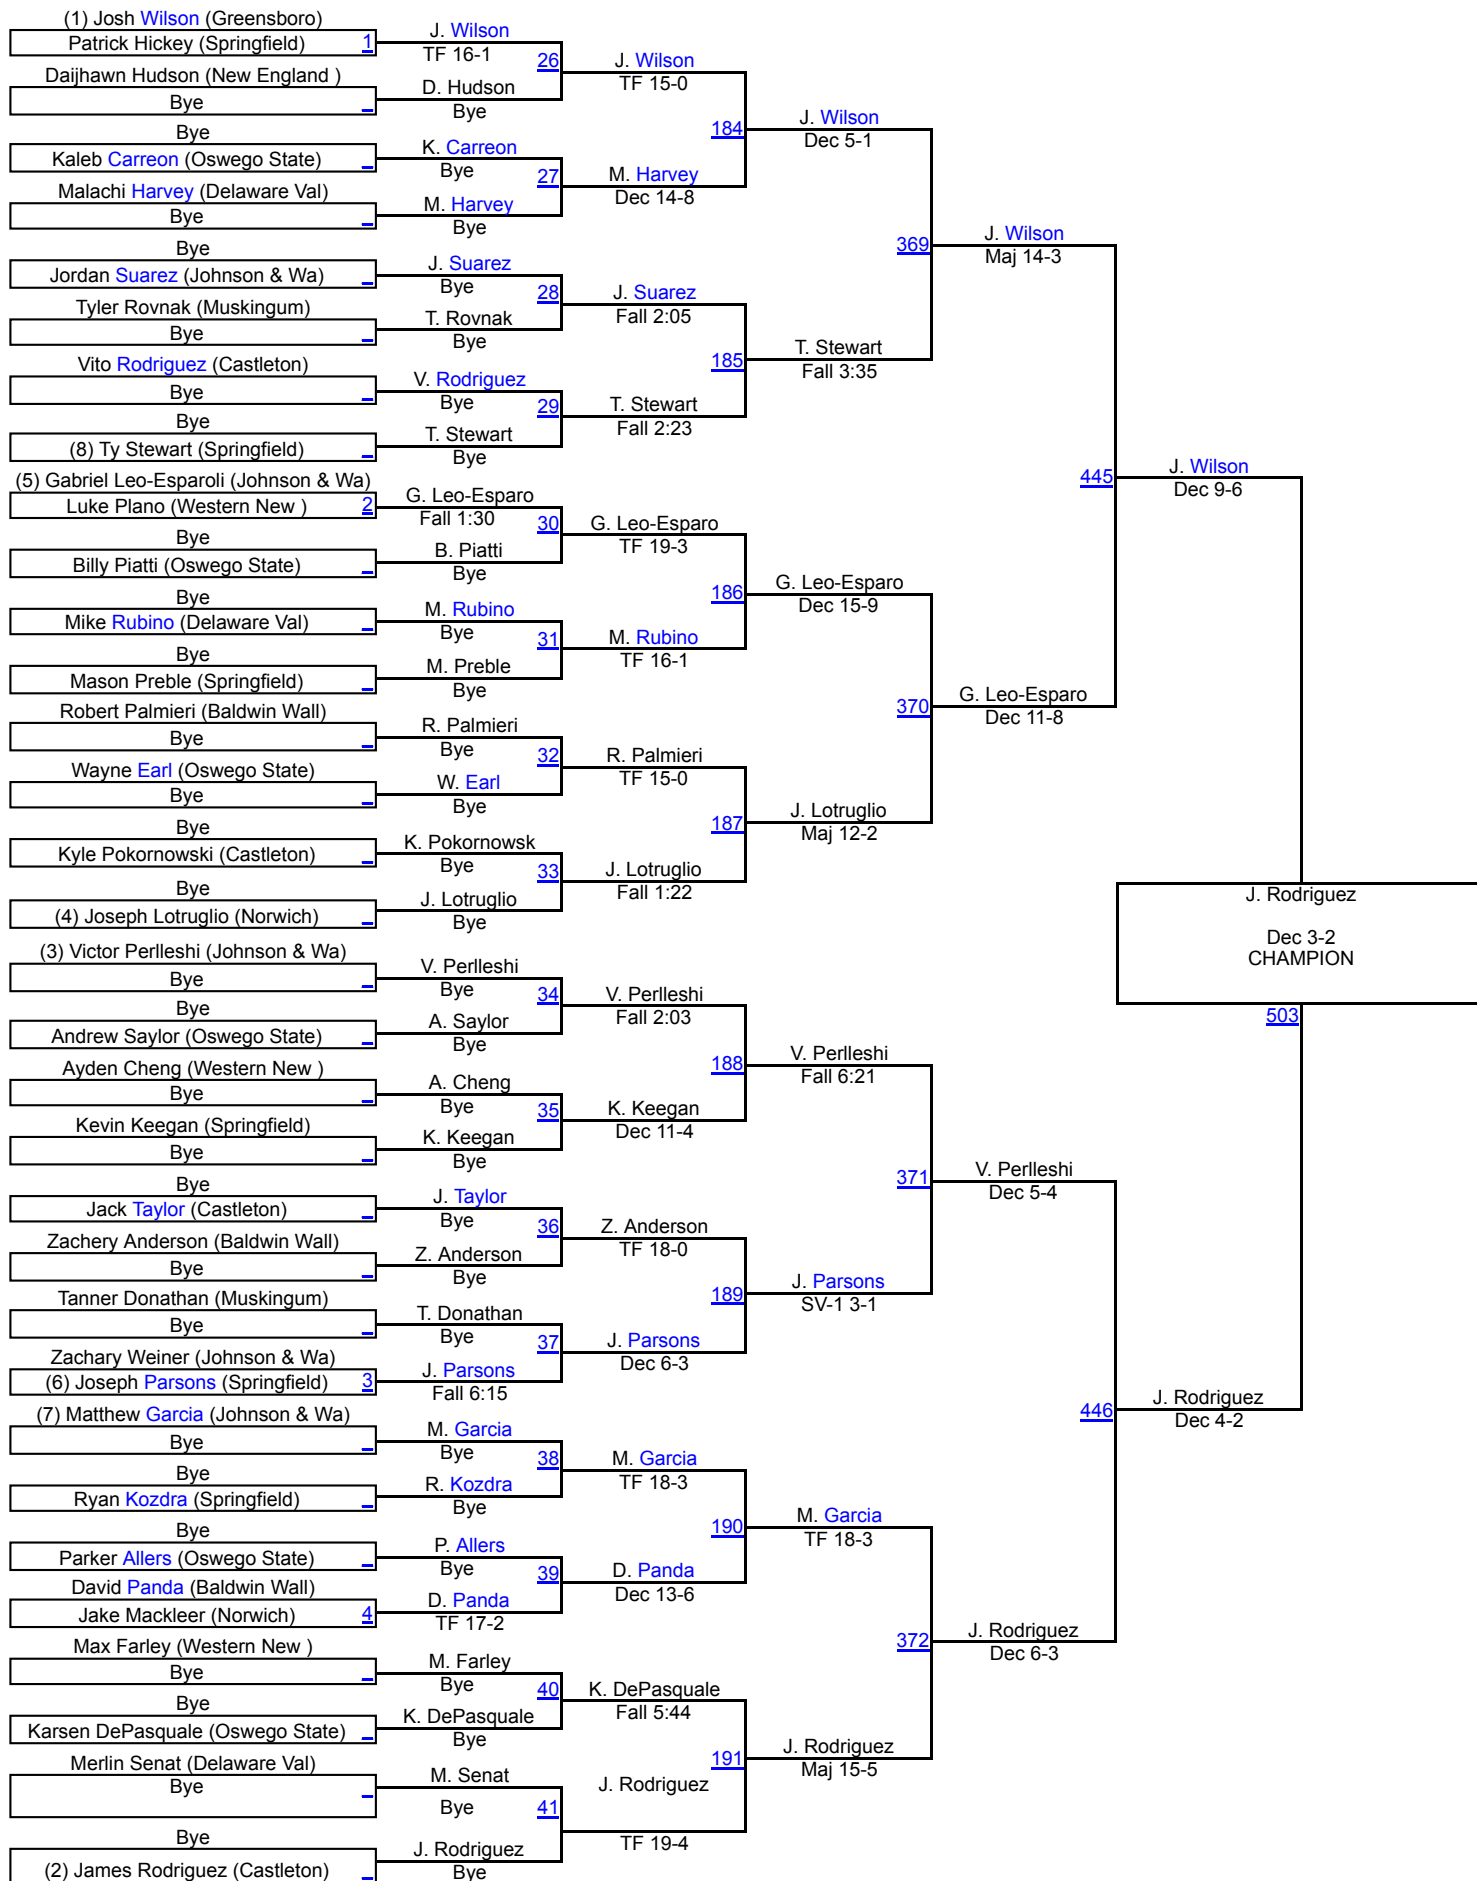

39th Annual Ithaca College Invitational Wrestling Tournament

November 4-5, 2022 @ Ithaca College

	Team	Abbr	Score
1	Johnson & Wales (RI)	J&W	182.5
2	Castleton	CAST	145.0
3	Delaware Valley	DV	110.5
4	Ithaca	ITH	107.0
5	Baldwin Wallace	BW	99.5
6	Springfield	SPRI	80.5
7	Oswego State	OSWE	77.0
8	Western New England	WNE	48.5
9	Greensboro	GRNB	45.5
10	New England College	NEC	36.5
11	Norwich	NOR	34.5
12	Muskingum	MUSK	25.5

Ithaca Invitational

NCAA 133

NCAA 133

Ithaca Invitational

NCAA 141

NCAA 141

Ithaca Invitational

NCAA 149

NCAA 149

Ithaca Invitational

NCAA 157

NCAA 157

Ithaca Invitational

NCAA 165

NCAA 165

Ithaca Invitational