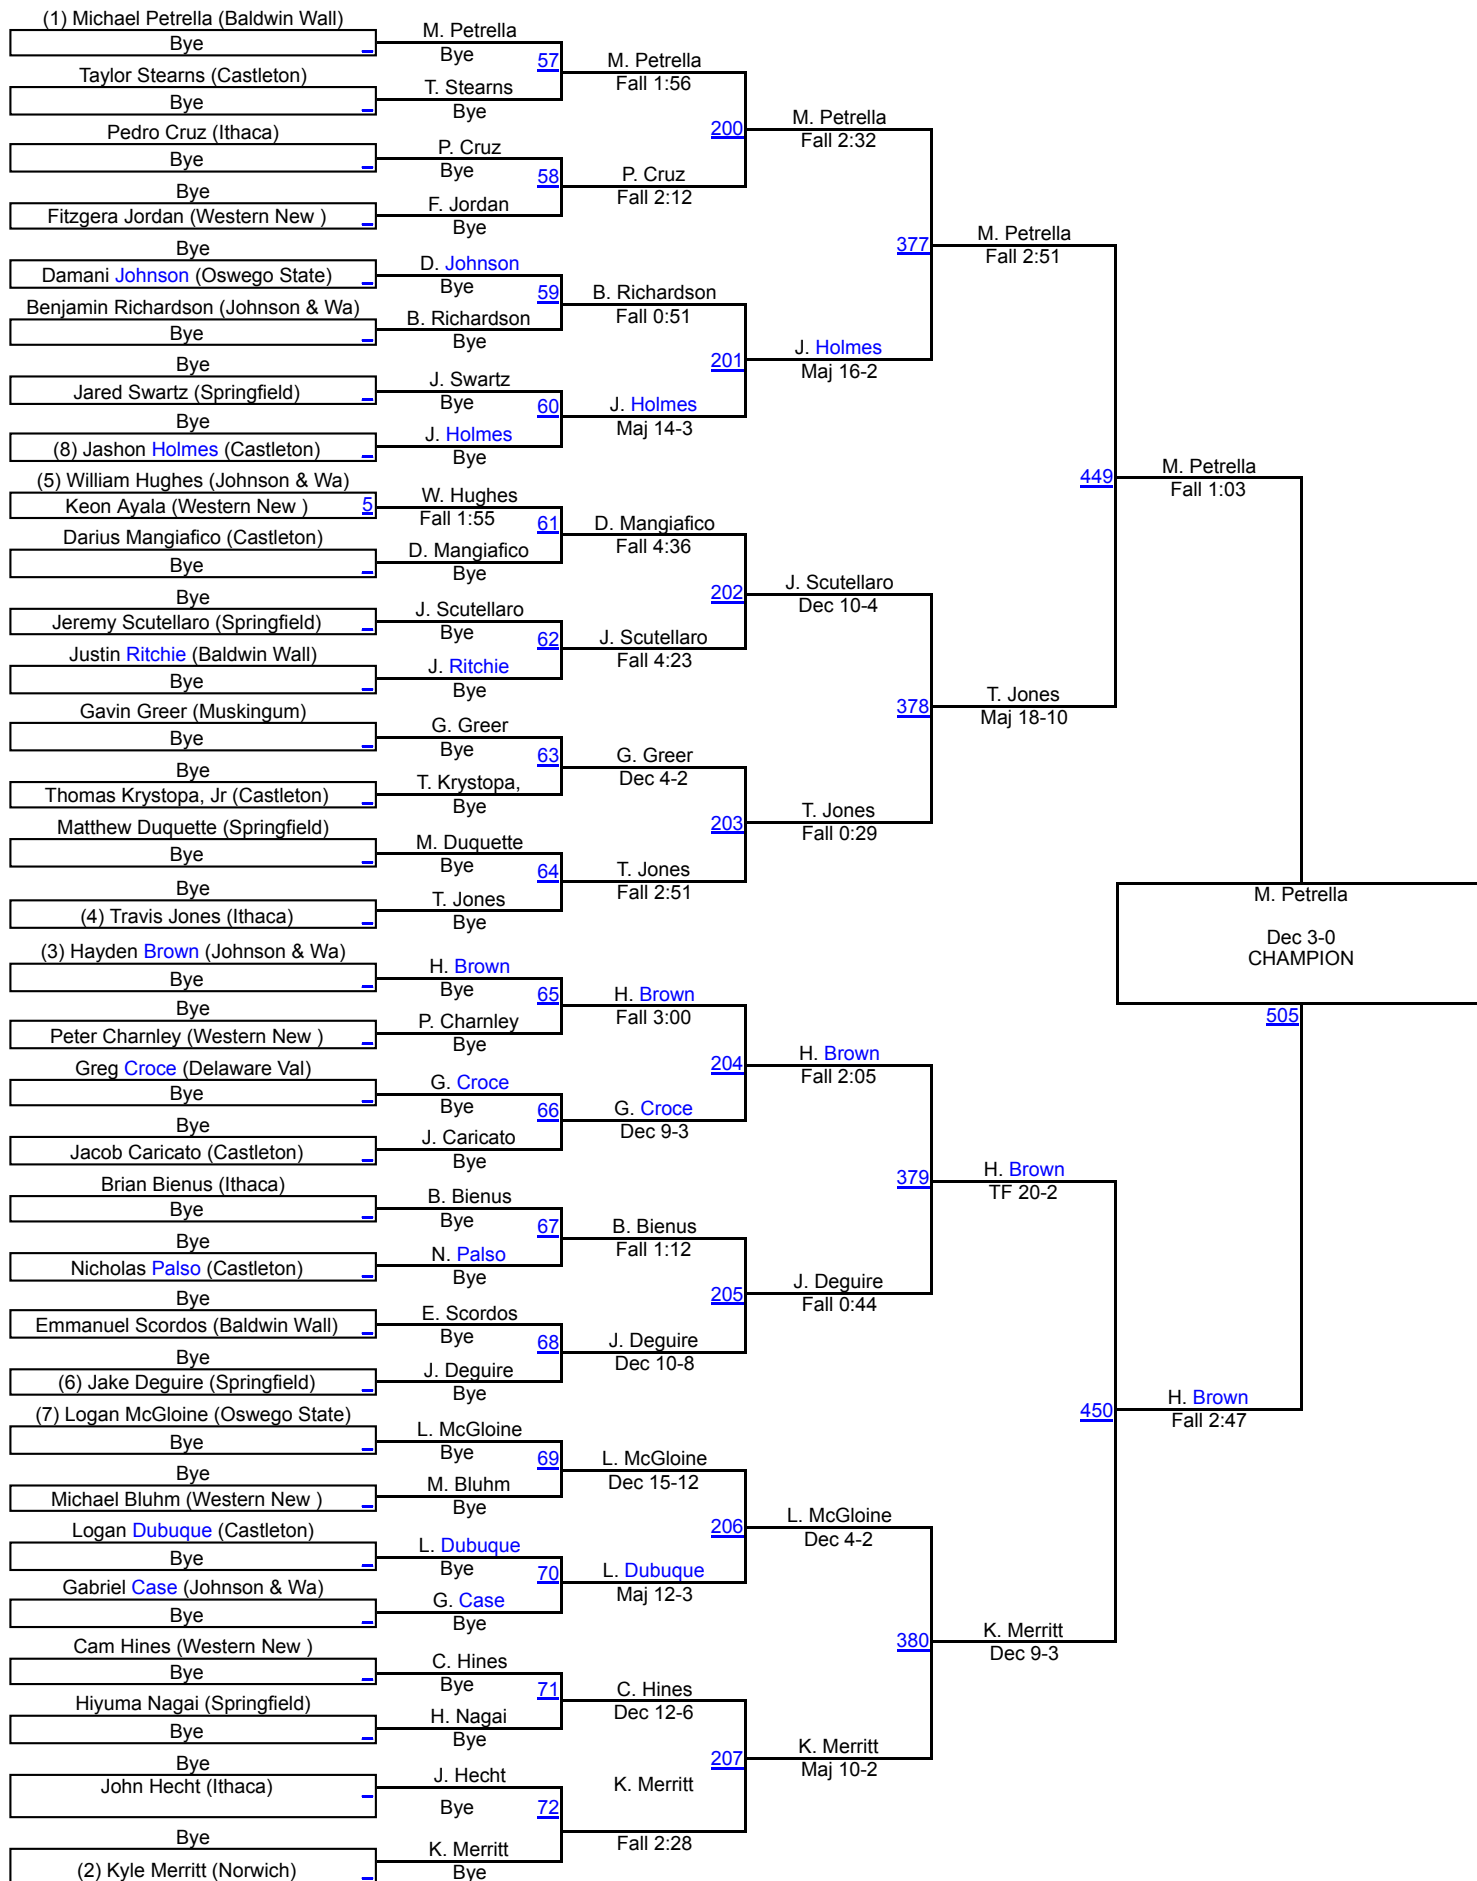

39th Annual Ithaca College Invitational Wrestling Tournament

November 4-5, 2022 @ Ithaca College

	Team	Abbr	Score
1	Johnson & Wales (RI)	J&W	182.5
2	Castleton	CAST	145.0
3	Delaware Valley	DV	110.5
4	Ithaca	ITH	107.0
5	Baldwin Wallace	BW	99.5
6	Springfield	SPRI	80.5
7	Oswego State	OSWE	77.0
8	Western New England	WNE	48.5
9	Greensboro	GRNB	45.5
10	New England College	NEC	36.5
11	Norwich	NOR	34.5
12	Muskingum	MUSK	25.5

Ithaca Invitational

NCAA 133

NCAA 133

Ithaca Invitational

NCAA 141

NCAA 141

Ithaca Invitational

NCAA 149

NCAA 149

Ithaca Invitational

NCAA 157

NCAA 157

Ithaca Invitational

NCAA 165

NCAA 165

Ithaca Invitational