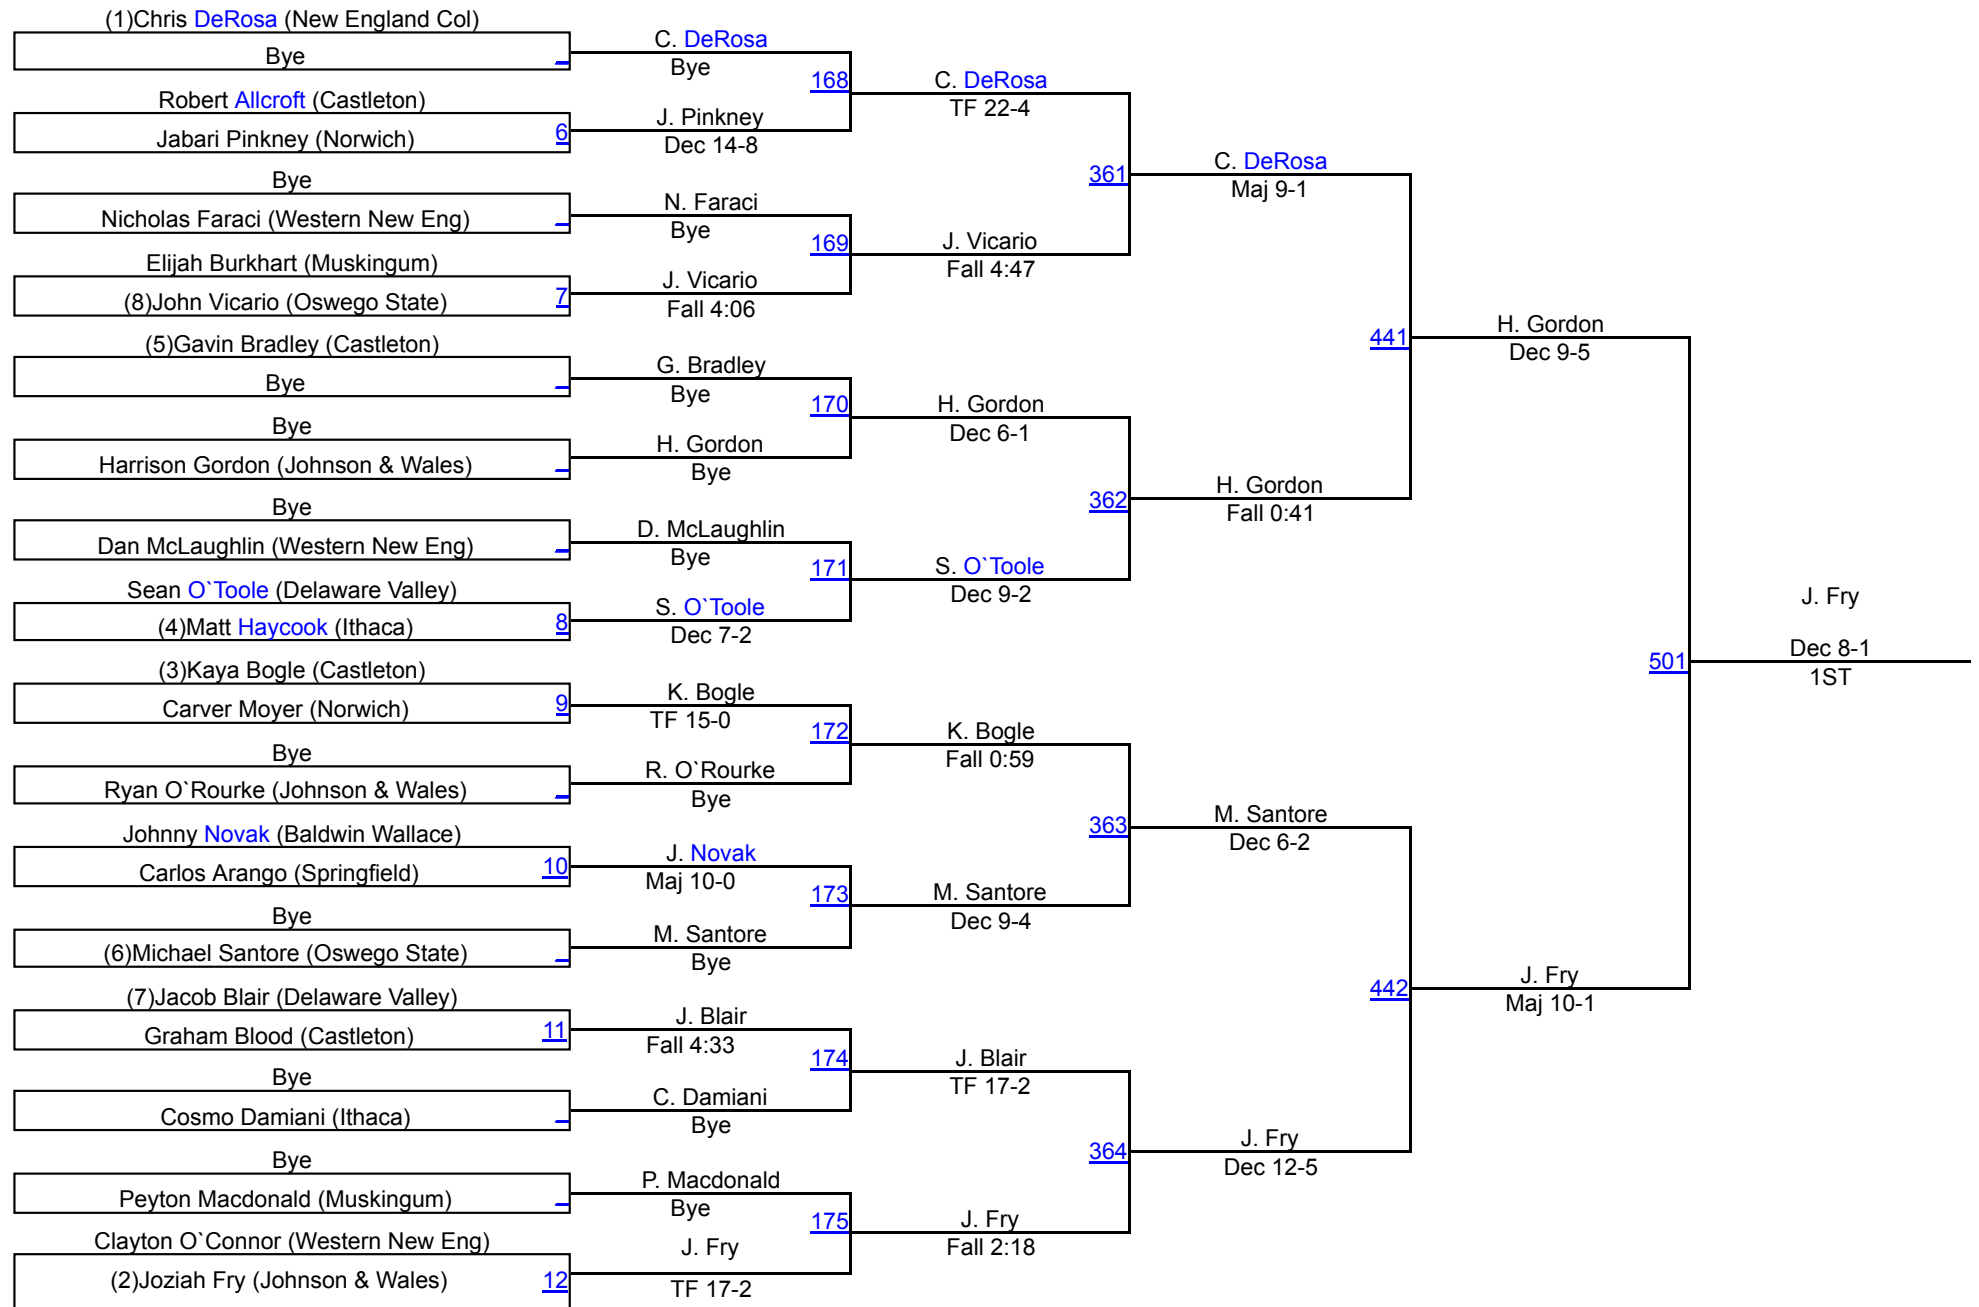

39th Annual Ithaca College Invitational Wrestling Tournament

November 4-5, 2022 @ Ithaca College

	Team	Abbr	Score
1	Johnson & Wales (RI)	J&W	182.5
2	Castleton	CAST	145.0
3	Delaware Valley	DV	110.5
4	Ithaca	ITH	107.0
5	Baldwin Wallace	BW	99.5
6	Springfield	SPRI	80.5
7	Oswego State	OSWE	77.0
8	Western New England	WNE	48.5
9	Greensboro	GRNB	45.5
10	New England College	NEC	36.5
11	Norwich	NOR	34.5
12	Muskingum	MUSK	25.5

Aggregate Pin Award: **William Hughes** (Johnson and Wales University, 157 lbs)

Outstanding Wrestler Award: **Michael Petrella** (Baldwin Wallace University, 157 lbs)

Ithaca Invitational

NCAA 125

NCAA 125