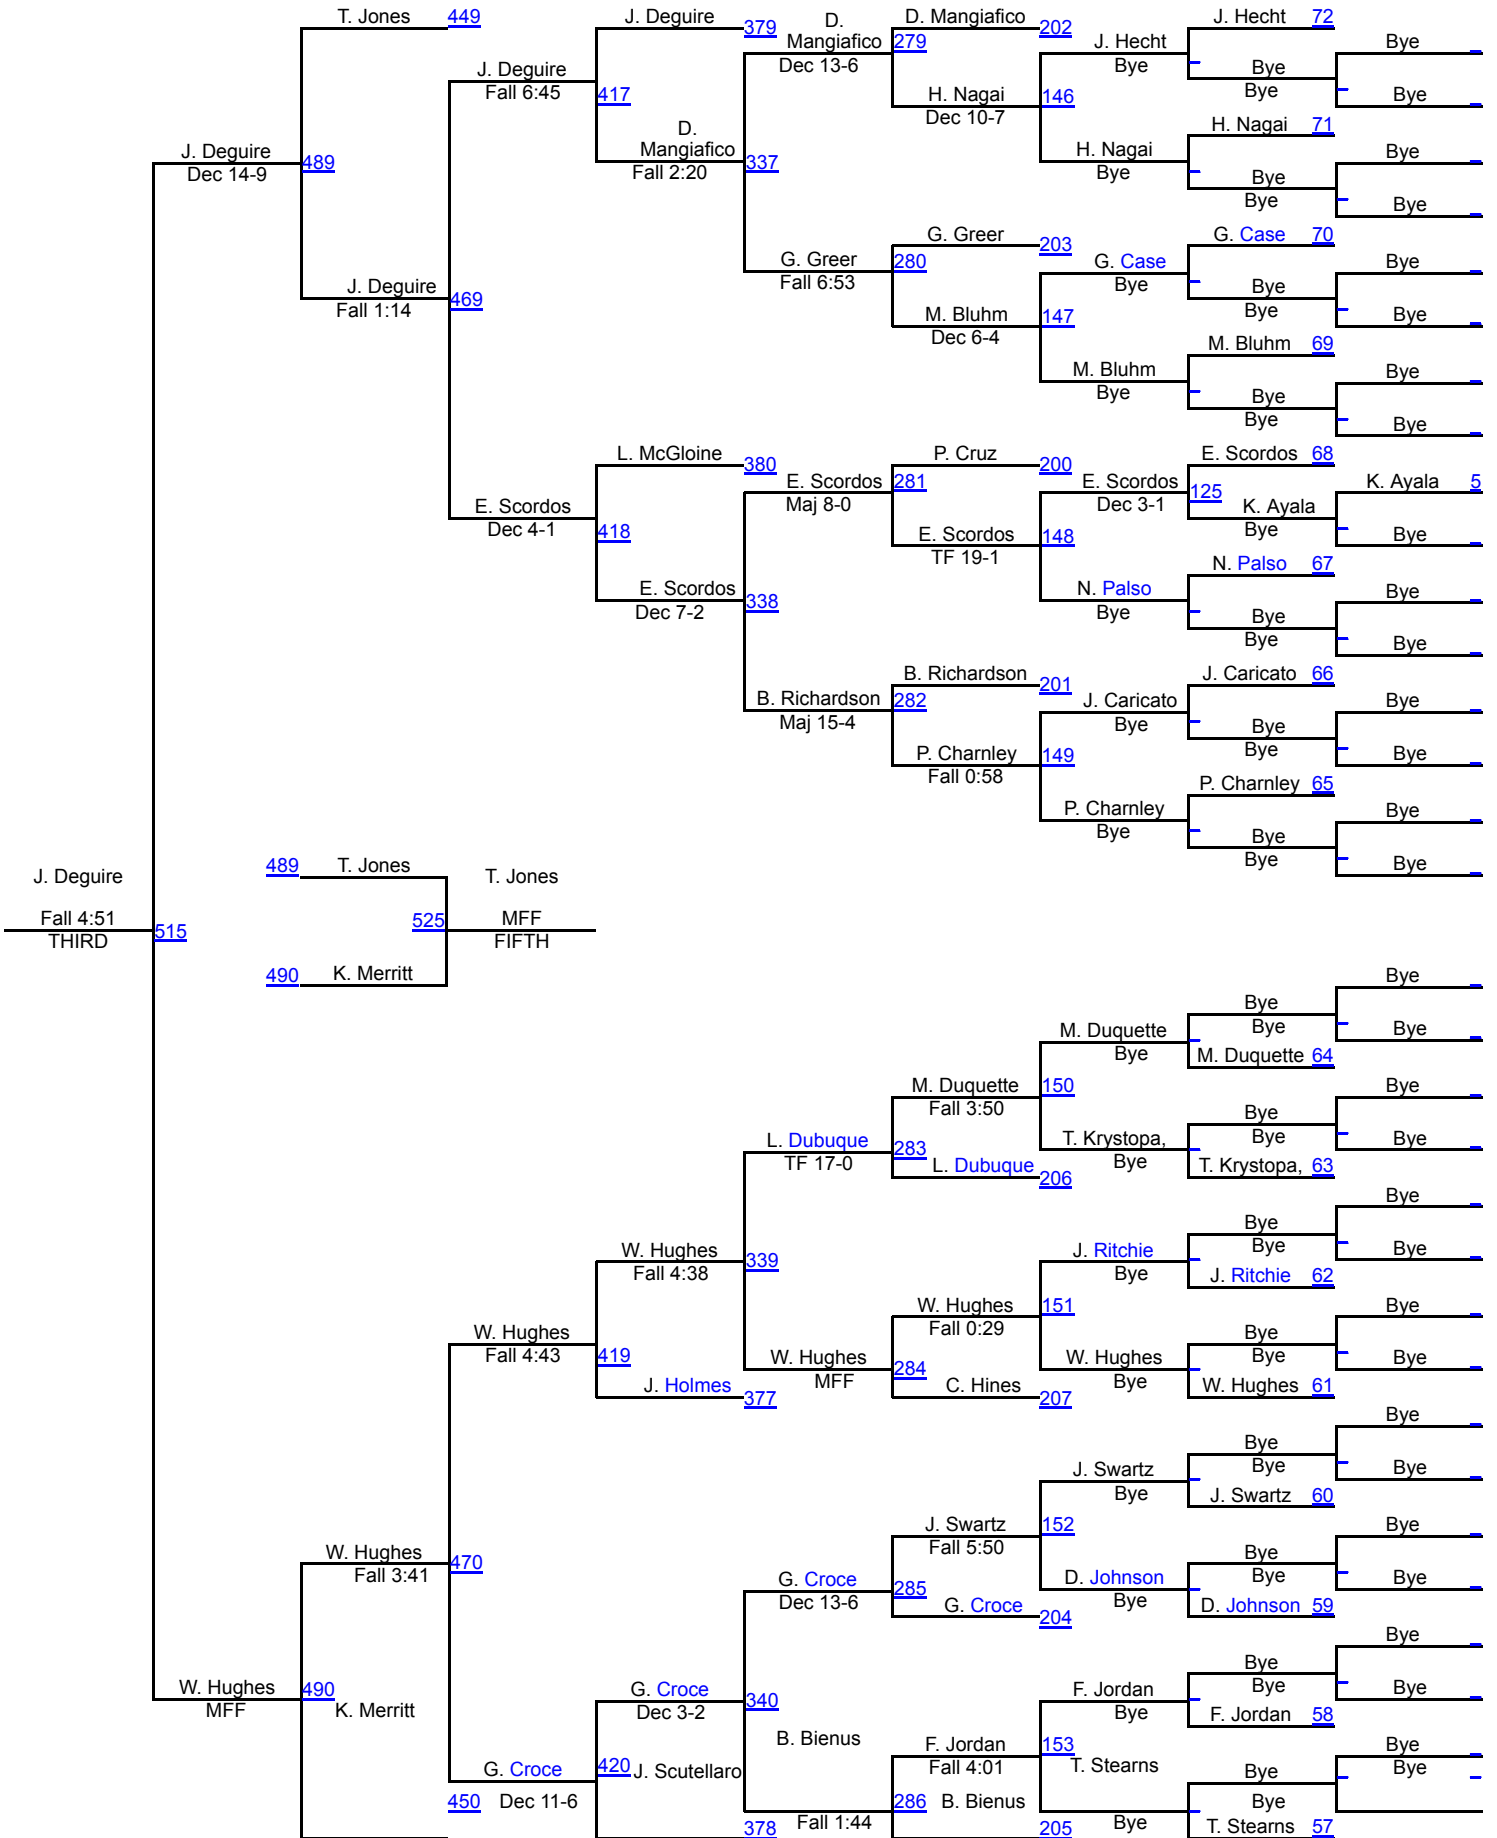

39th Annual Ithaca College Invitational Wrestling Tournament

November 4-5, 2022 @ Ithaca College

	Team	Abbr	Score
1	Johnson & Wales (RI)	J&W	182.5
2	Castleton	CAST	145.0
3	Delaware Valley	DV	110.5
4	Ithaca	ITH	107.0
5	Baldwin Wallace	BW	99.5
6	Springfield	SPRI	80.5
7	Oswego State	OSWE	77.0
8	Western New England	WNE	48.5
9	Greensboro	GRNB	45.5
10	New England College	NEC	36.5
11	Norwich	NOR	34.5
12	Muskingum	MUSK	25.5

Ithaca Invitational

NCAA 133

NCAA 133

Ithaca Invitational

NCAA 141

NCAA 141

Ithaca Invitational

NCAA 149

NCAA 149

Ithaca Invitational

NCAA 157

NCAA 157

Ithaca Invitational

NCAA 165

NCAA 165

Ithaca Invitational

NCAA 174

NCAA 174

Ithaca Invitational

NCAA 184

NCAA 184

Ithaca Invitational

NCAA 197

NCAA 197