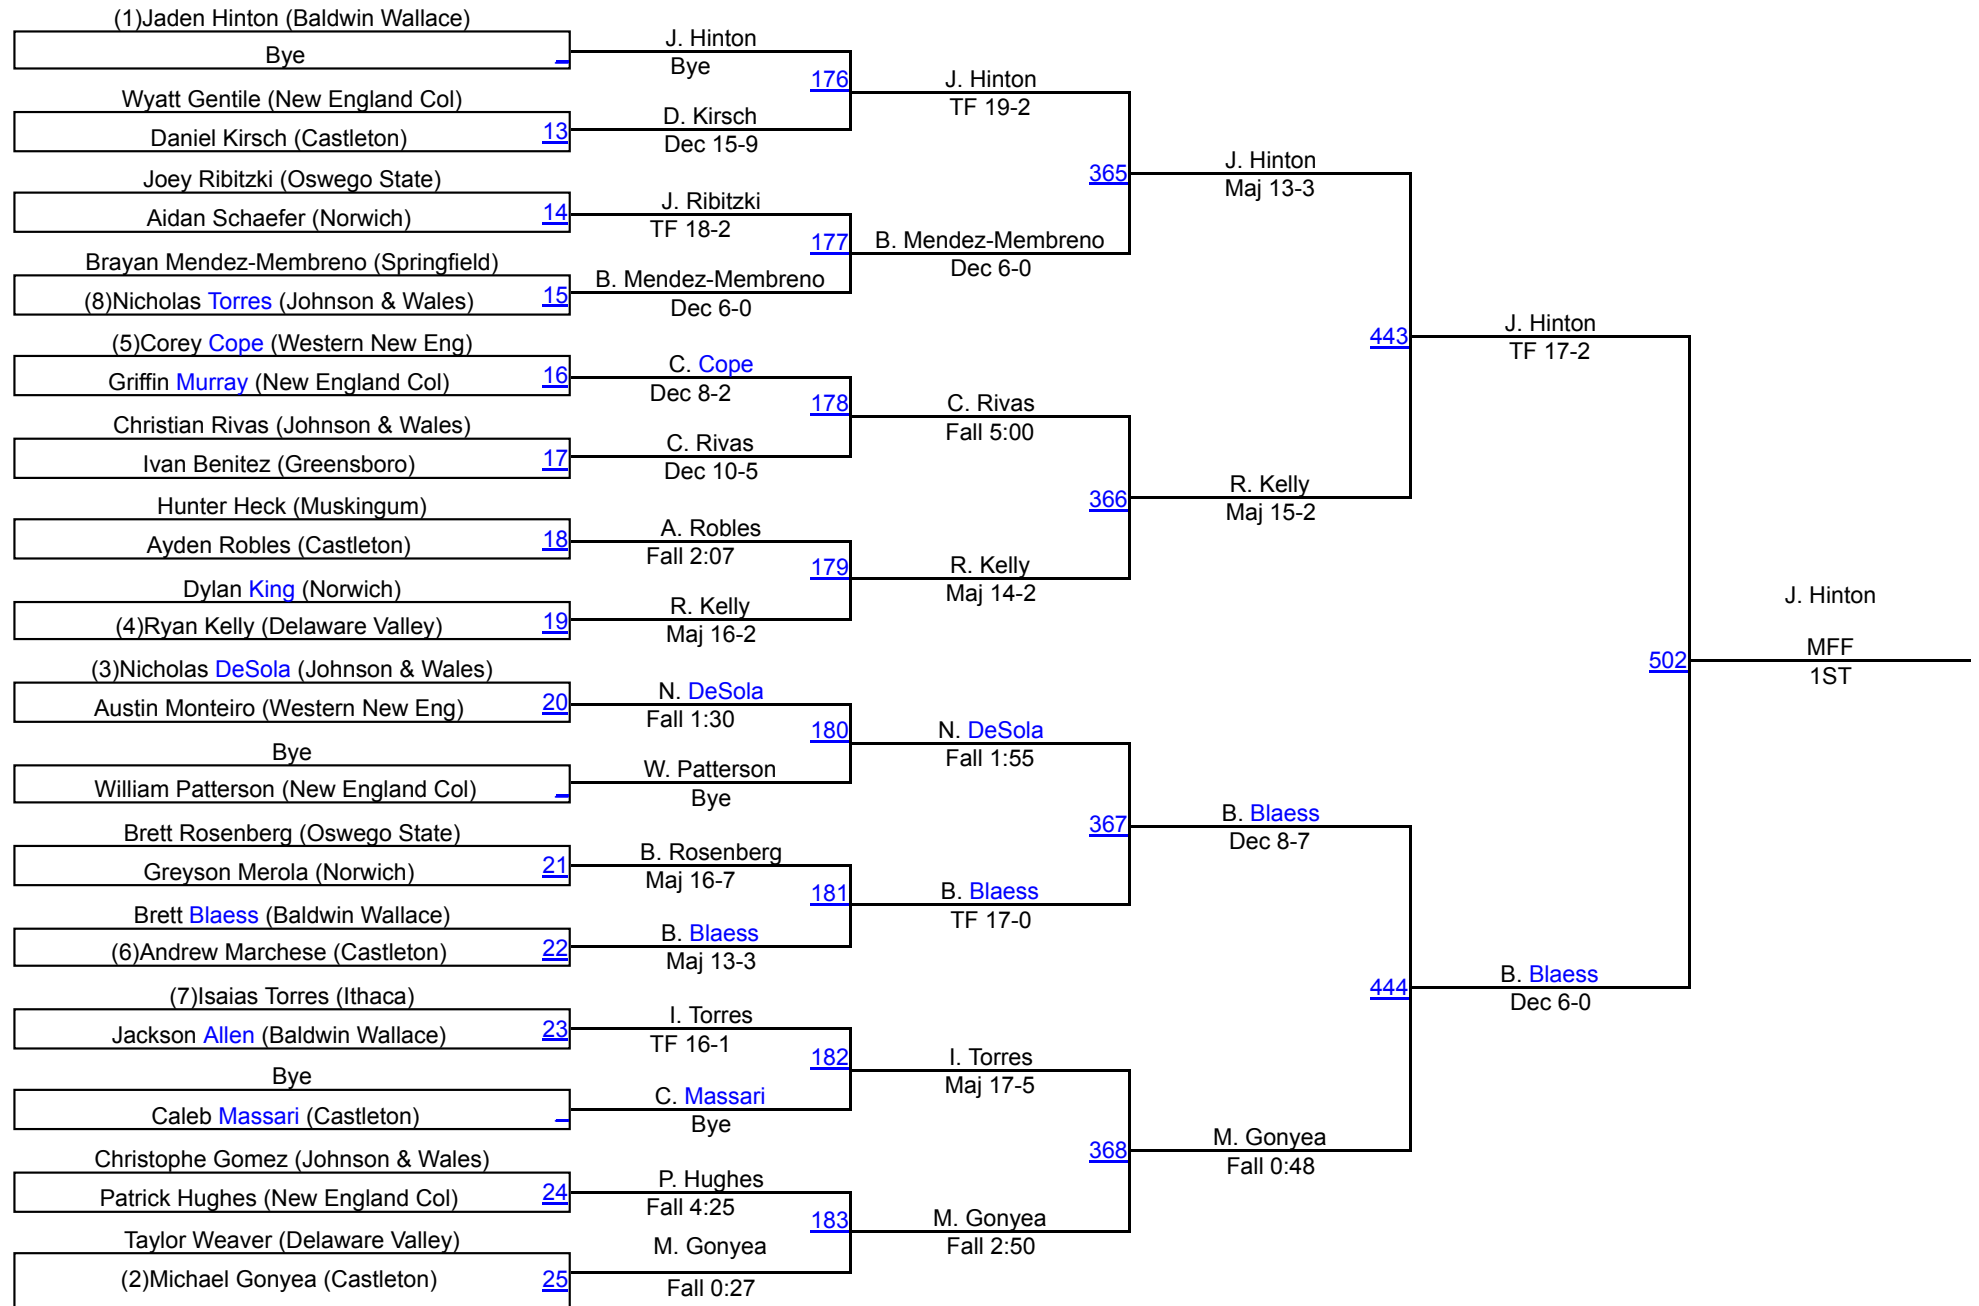

Ithaca Invitational

NCAA 133