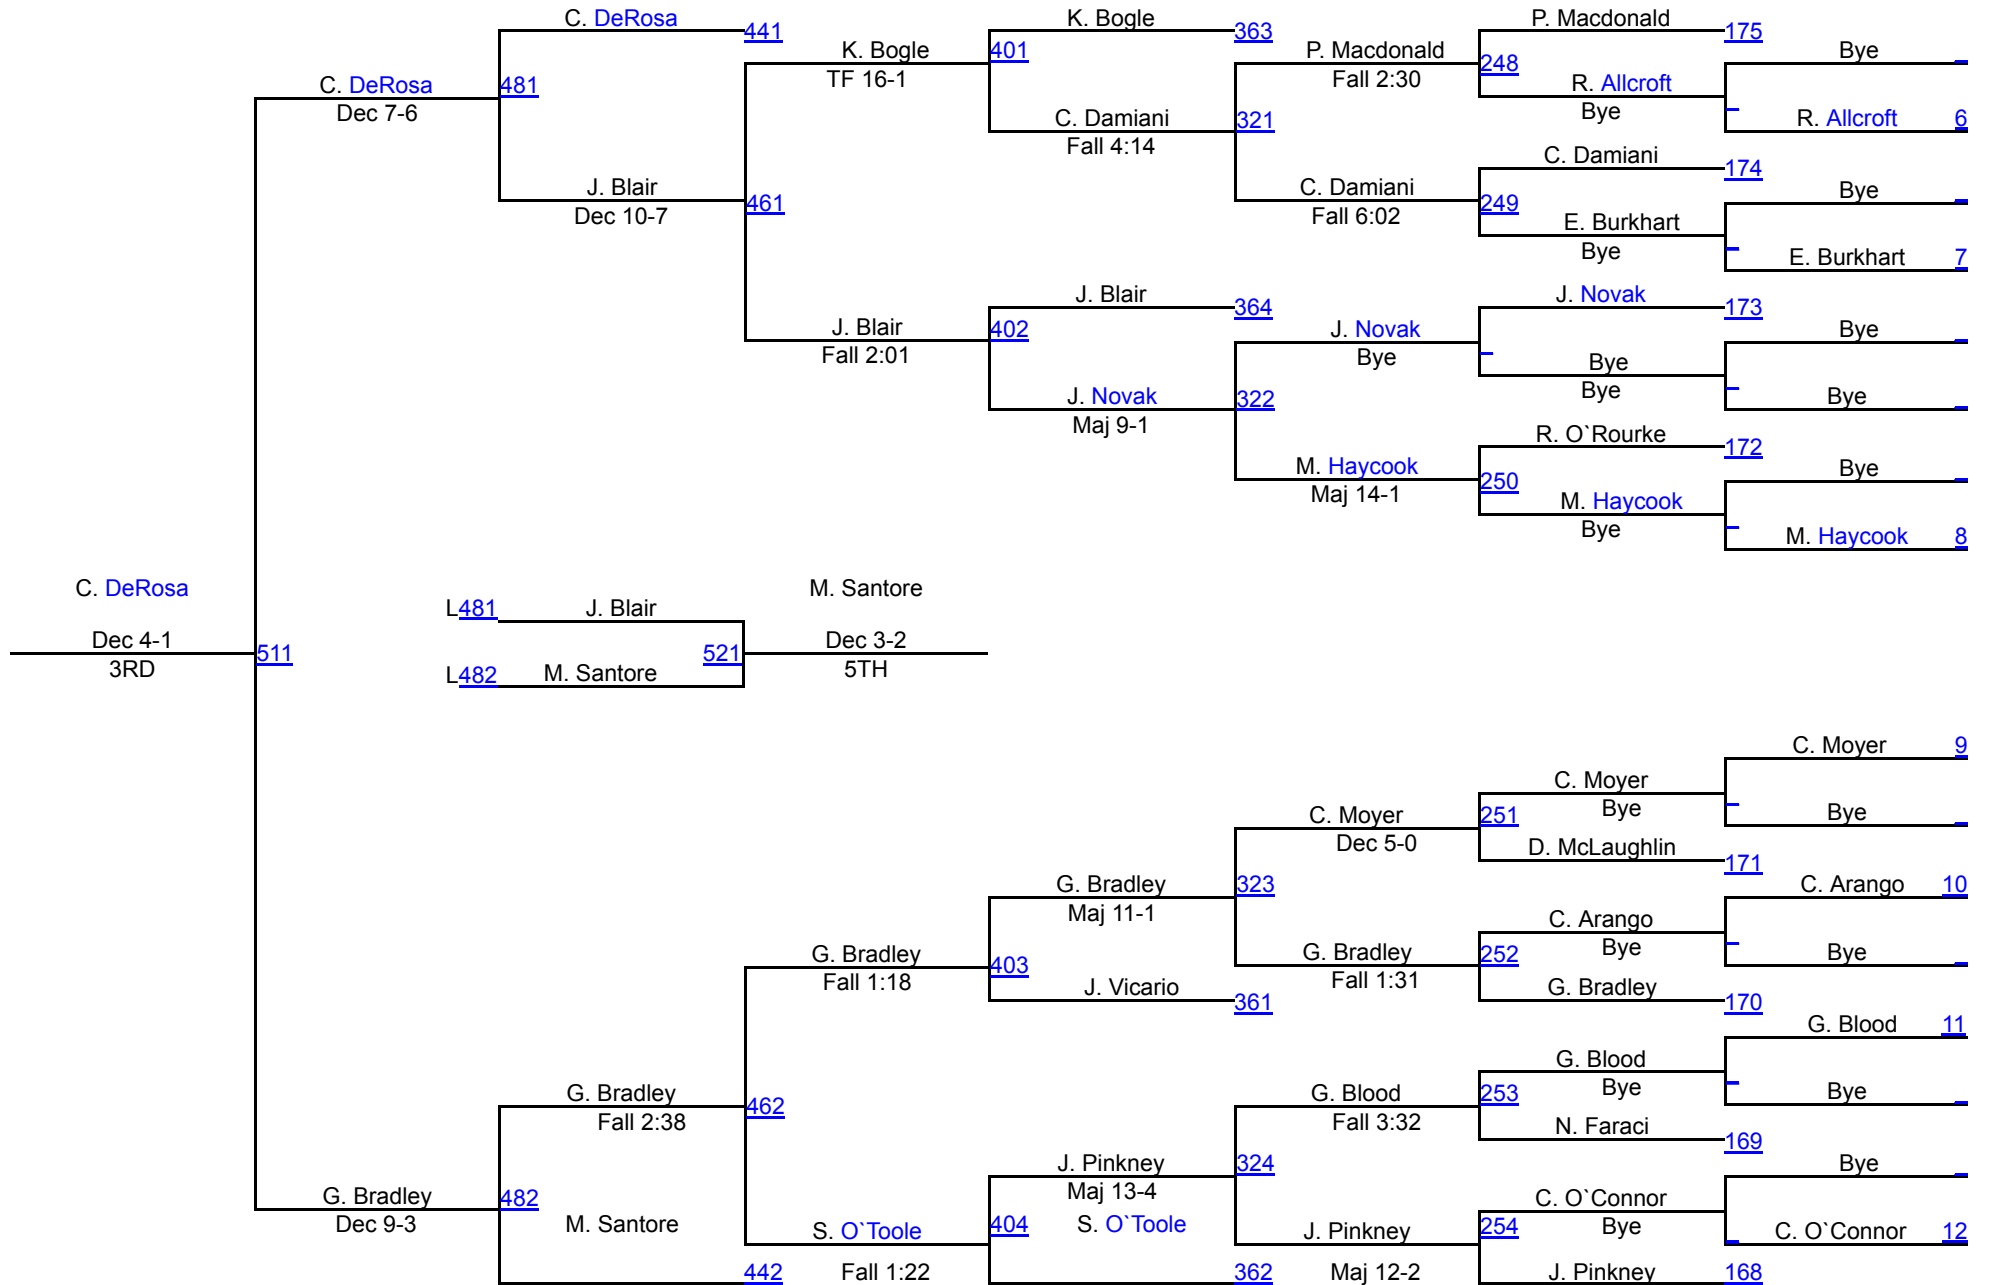

39th Annual Ithaca College Invitational Wrestling Tournament

November 4-5, 2022 @ Ithaca College

	Team	Abbr	Score
1	Johnson & Wales (RI)	J&W	182.5
2	Castleton	CAST	145.0
3	Delaware Valley	DV	110.5
4	Ithaca	ITH	107.0
5	Baldwin Wallace	BW	99.5
6	Springfield	SPRI	80.5
7	Oswego State	OSWE	77.0
8	Western New England	WNE	48.5
9	Greensboro	GRNB	45.5
10	New England College	NEC	36.5
11	Norwich	NOR	34.5
12	Muskingum	MUSK	25.5

Aggregate Pin Award: **William Hughes** (Johnson and Wales University, 157 lbs)

Outstanding Wrestler Award: **Michael Petrella** (Baldwin Wallace University, 157 lbs)

Ithaca Invitational

NCAA 125

NCAA 125