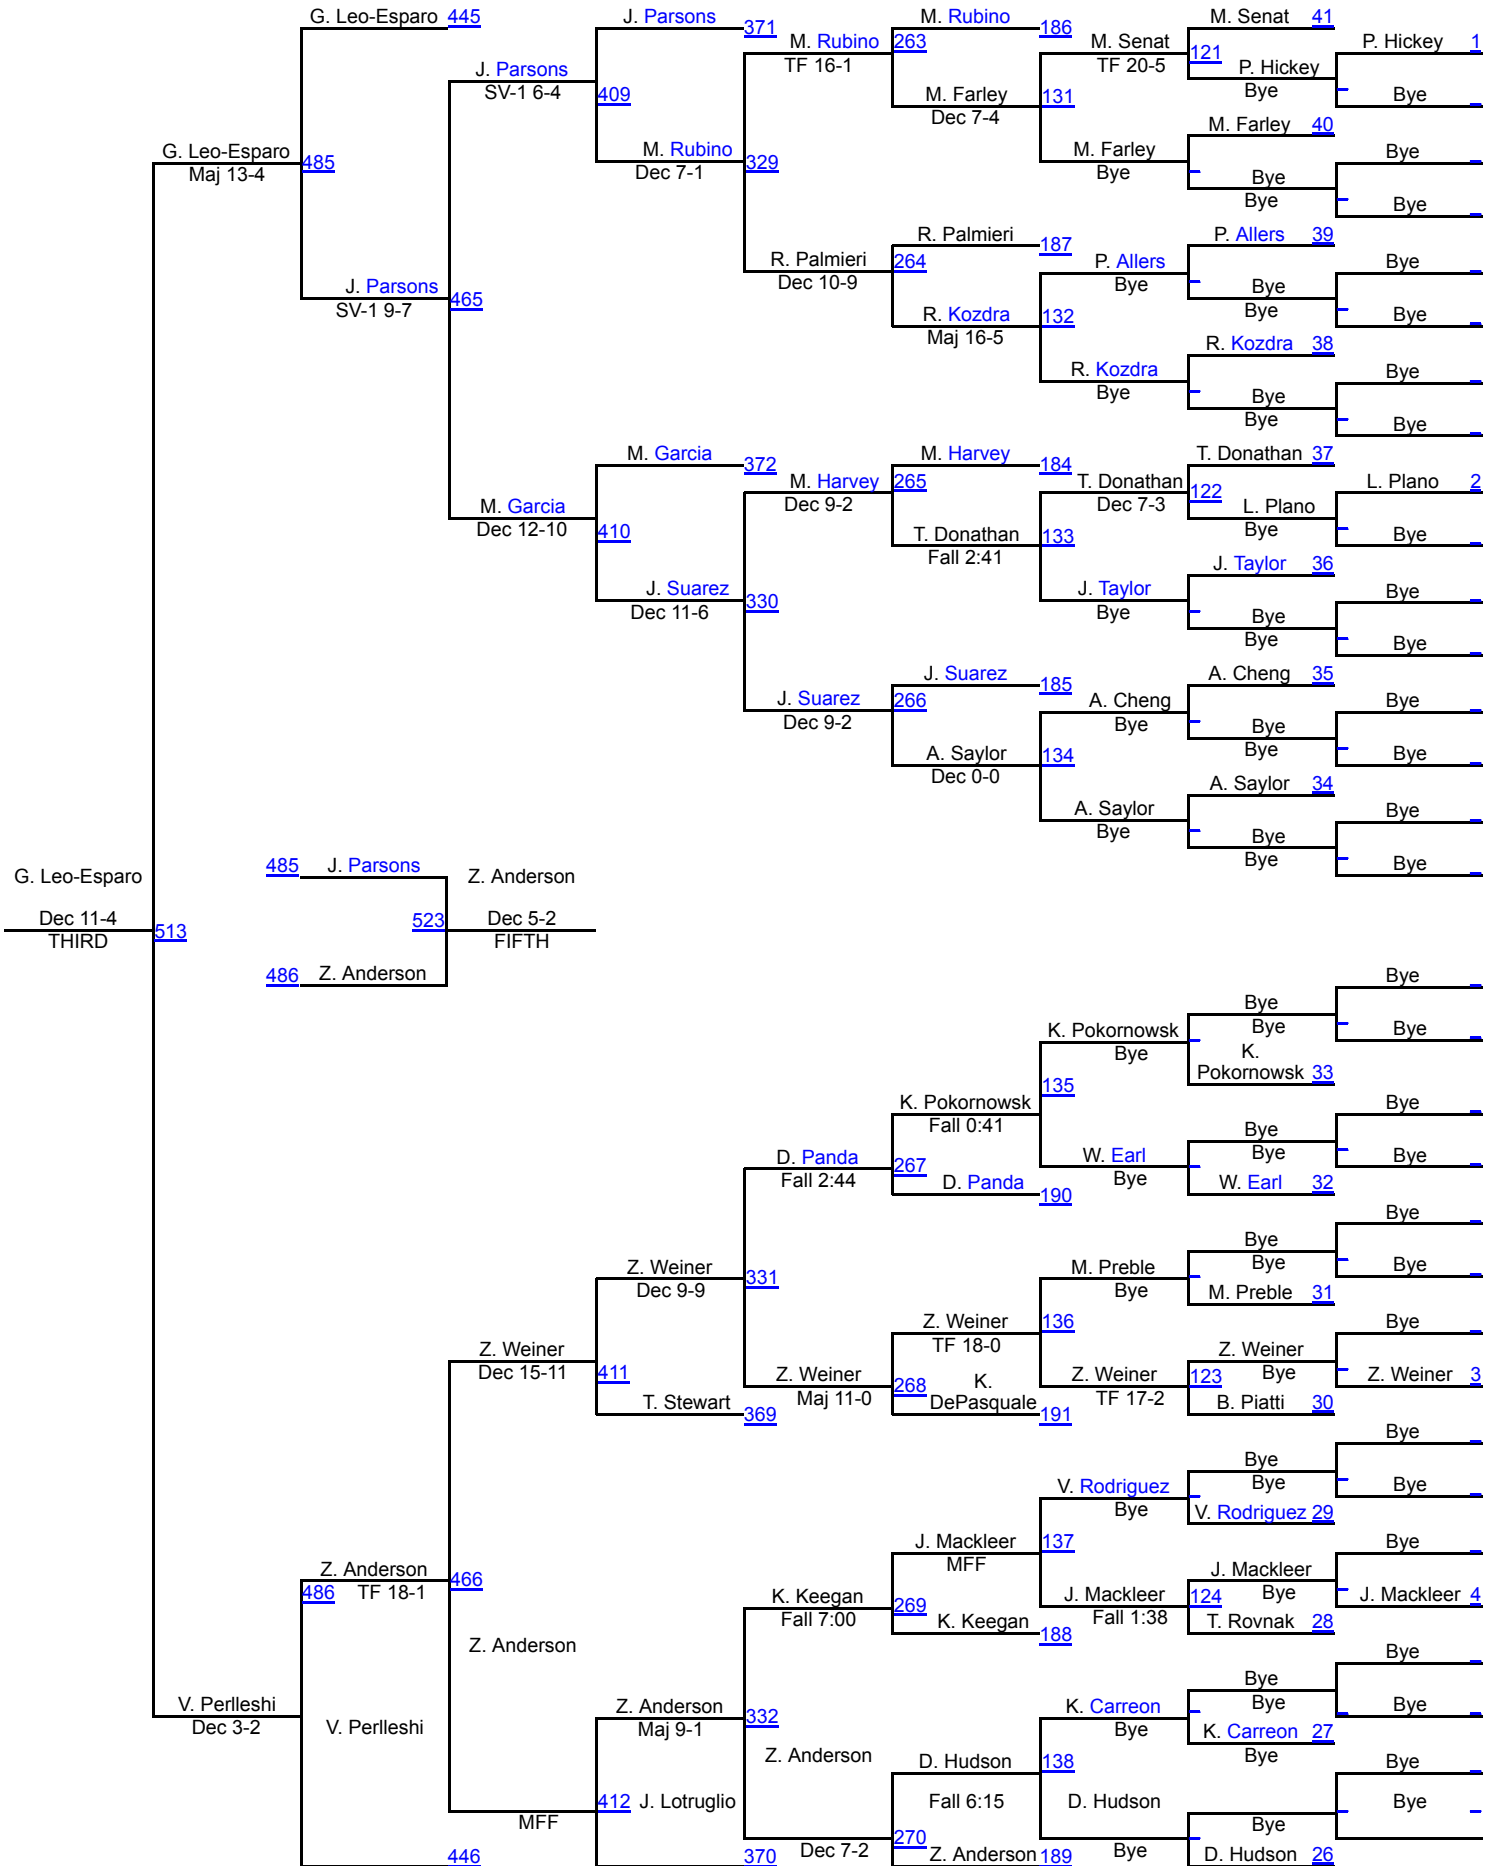

39th Annual Ithaca College Invitational Wrestling Tournament

November 4-5, 2022 @ Ithaca College

	Team	Abbr	Score
1	Johnson & Wales (RI)	J&W	182.5
2	Castleton	CAST	145.0
3	Delaware Valley	DV	110.5
4	Ithaca	ITH	107.0
5	Baldwin Wallace	BW	99.5
6	Springfield	SPRI	80.5
7	Oswego State	OSWE	77.0
8	Western New England	WNE	48.5
9	Greensboro	GRNB	45.5
10	New England College	NEC	36.5
11	Norwich	NOR	34.5
12	Muskingum	MUSK	25.5

Ithaca Invitational

NCAA 133

NCAA 133

Ithaca Invitational

NCAA 141

NCAA 141

Ithaca Invitational

NCAA 149

NCAA 149

Ithaca Invitational

NCAA 157

NCAA 157

Ithaca Invitational

NCAA 165

NCAA 165

Ithaca Invitational

NCAA 174

NCAA 174

Ithaca Invitational

NCAA 184

NCAA 184

Ithaca Invitational

NCAA 197

NCAA 197