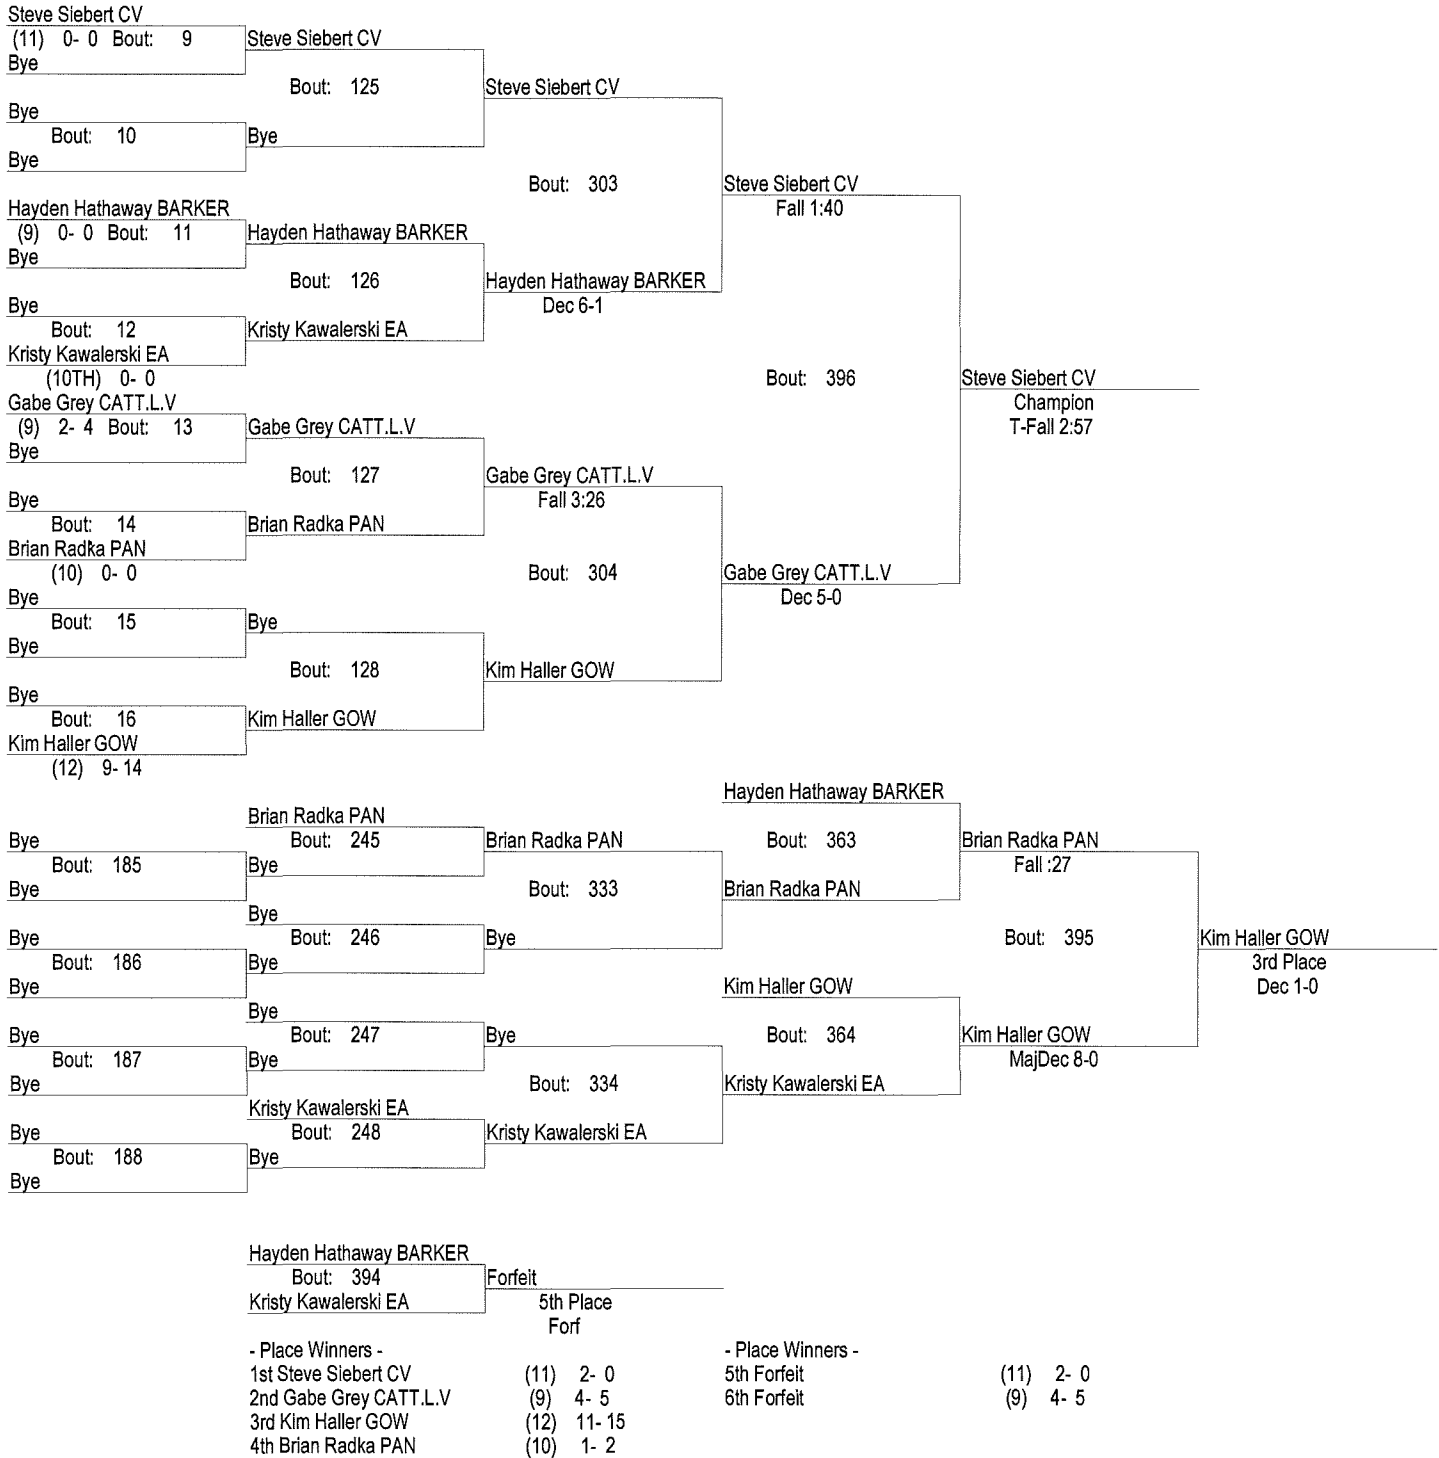

2010 Kick-Off Classic (copy)

12-4-10

103