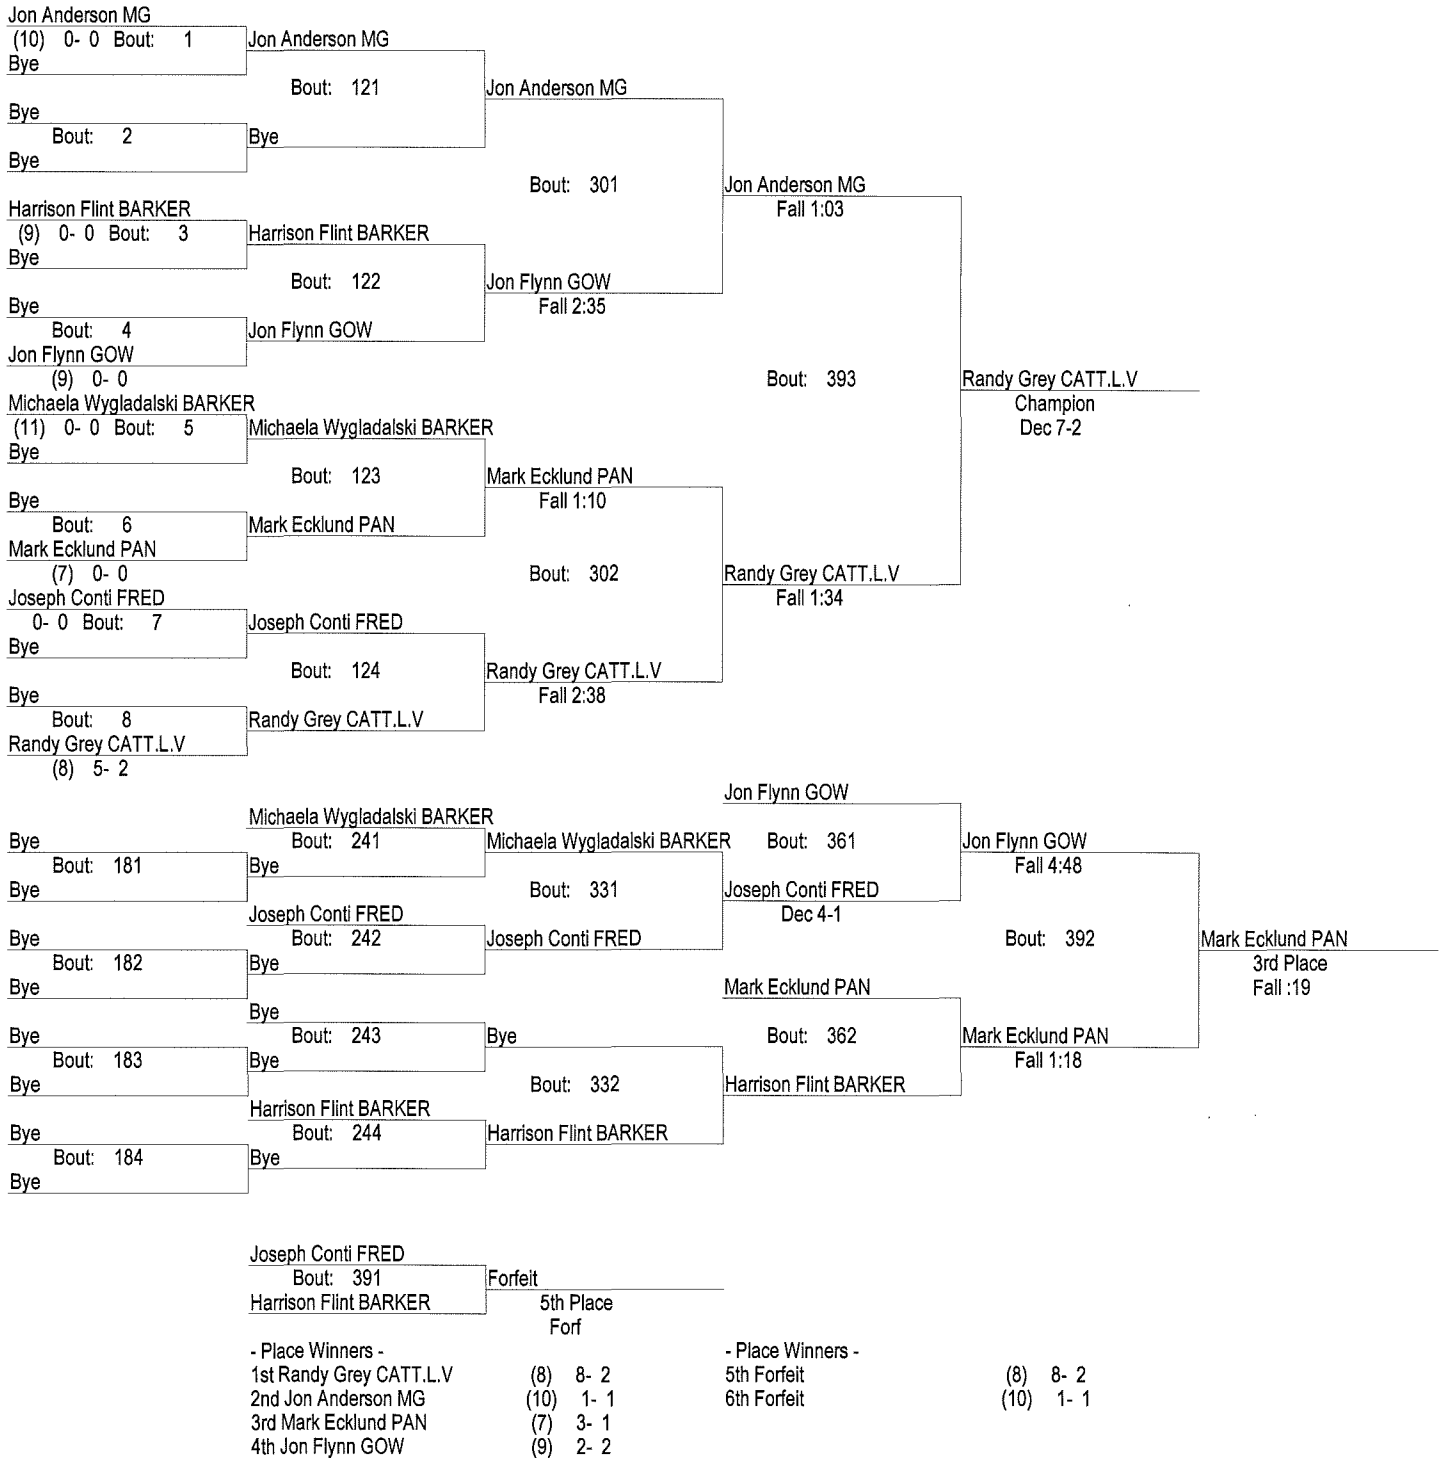

2010 Kick-Off Classic (copy)

12-4-10

Place	Score	Name	1st	2nd	3rd	4th	5th	6th
1	213.50	Lake Shore	3	2	1	3	2	2
2	206.00	Fredonia	3	2	4		1	1
3	189.00	Newfane	2	1	2	2	1	3
4	135.50	Gowanda	1		4	2	1	
5	114.50	Maple Grove		3		1	2	2
6	106.00	Cattaraugus Little Valley	2	2			1	1
7	103.00	Panama		2	1	2	1	1
8	88.00	Barker		2		2	1	2
9	86.50	Cassadaga Valley	2			1	1	1
10	80.00	Pine Valley	1		1	2	1	
11	66.00	East Aurora		1	2			1
12	63.00	Sweethome					3	1
13	36.00	Silver Creek	1					
14	6.00	Frewsburg						

* Team has non-scoring wrestler

2010 Kick-Off Classic (copy)

12-4-10

96