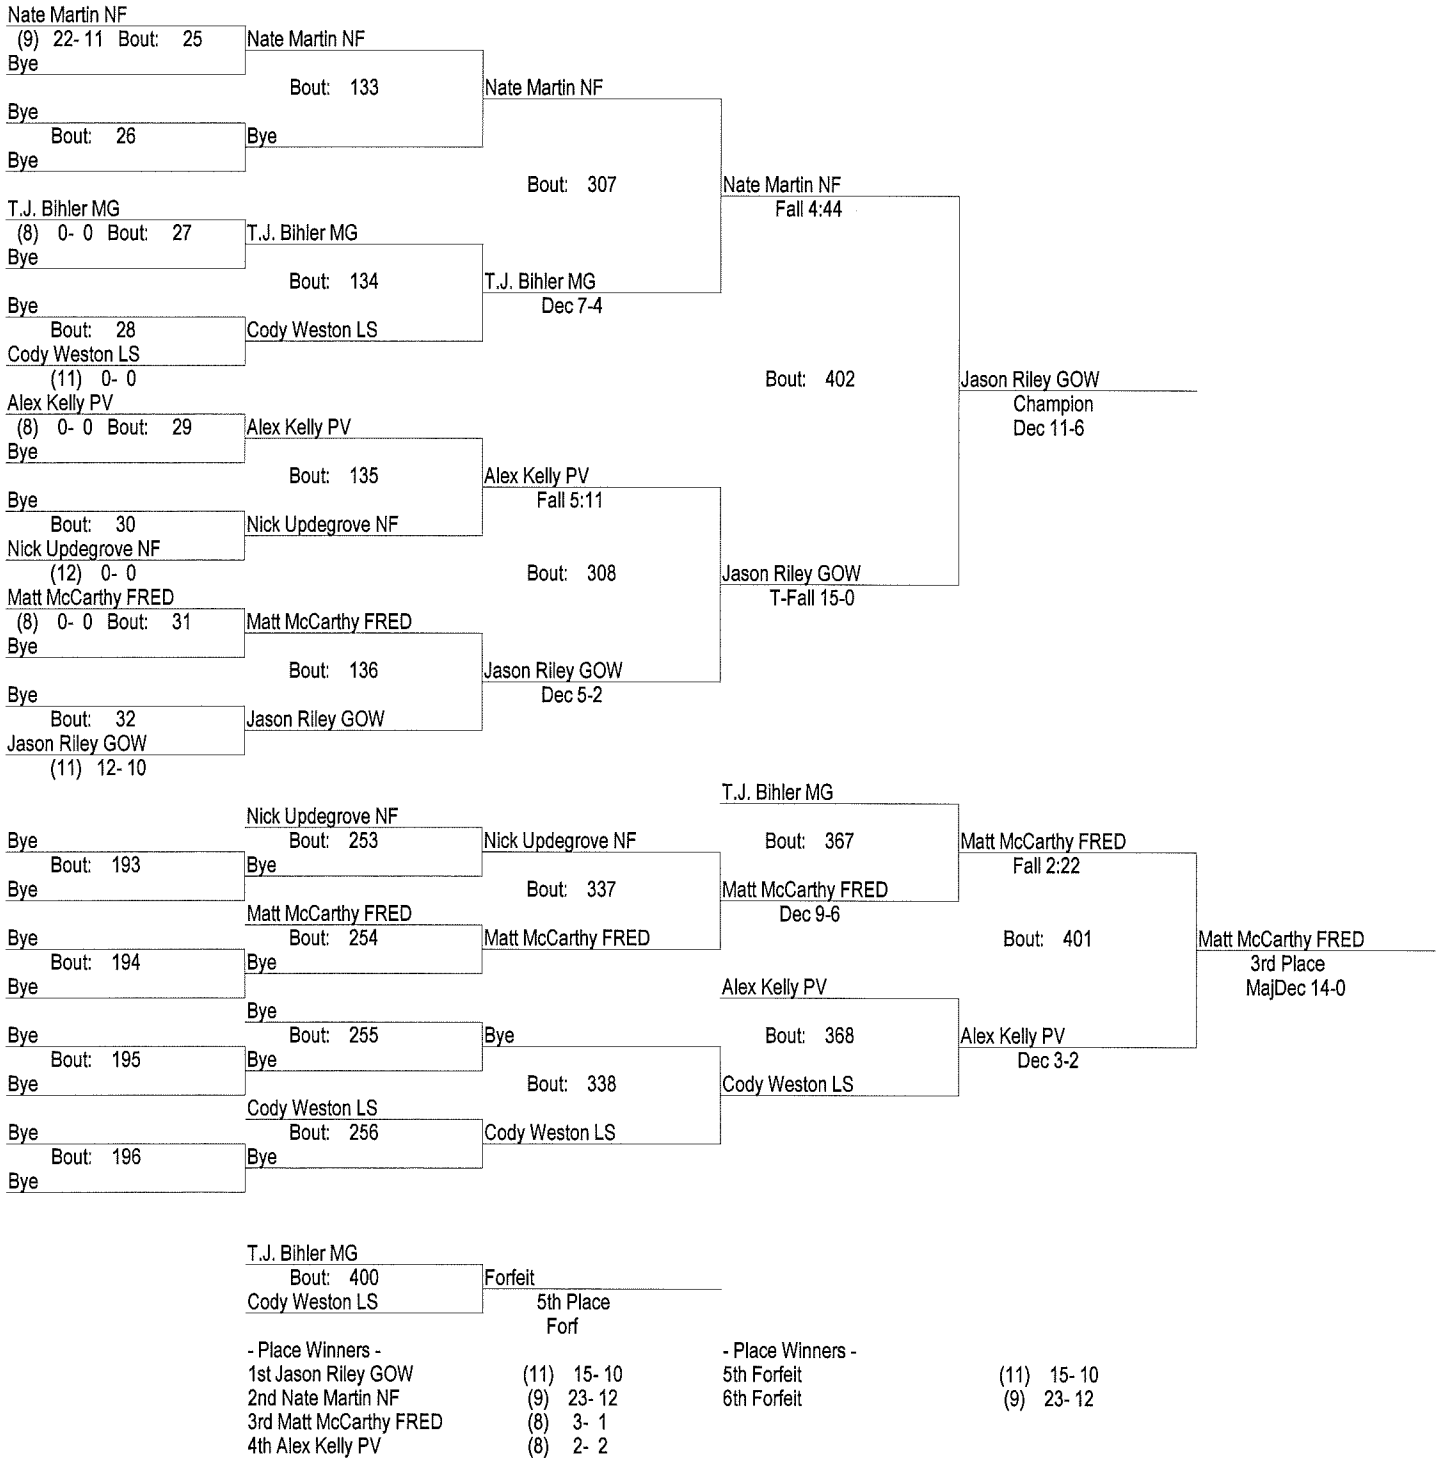

2010 Kick-Off Classic (copy)

12-4-10

119