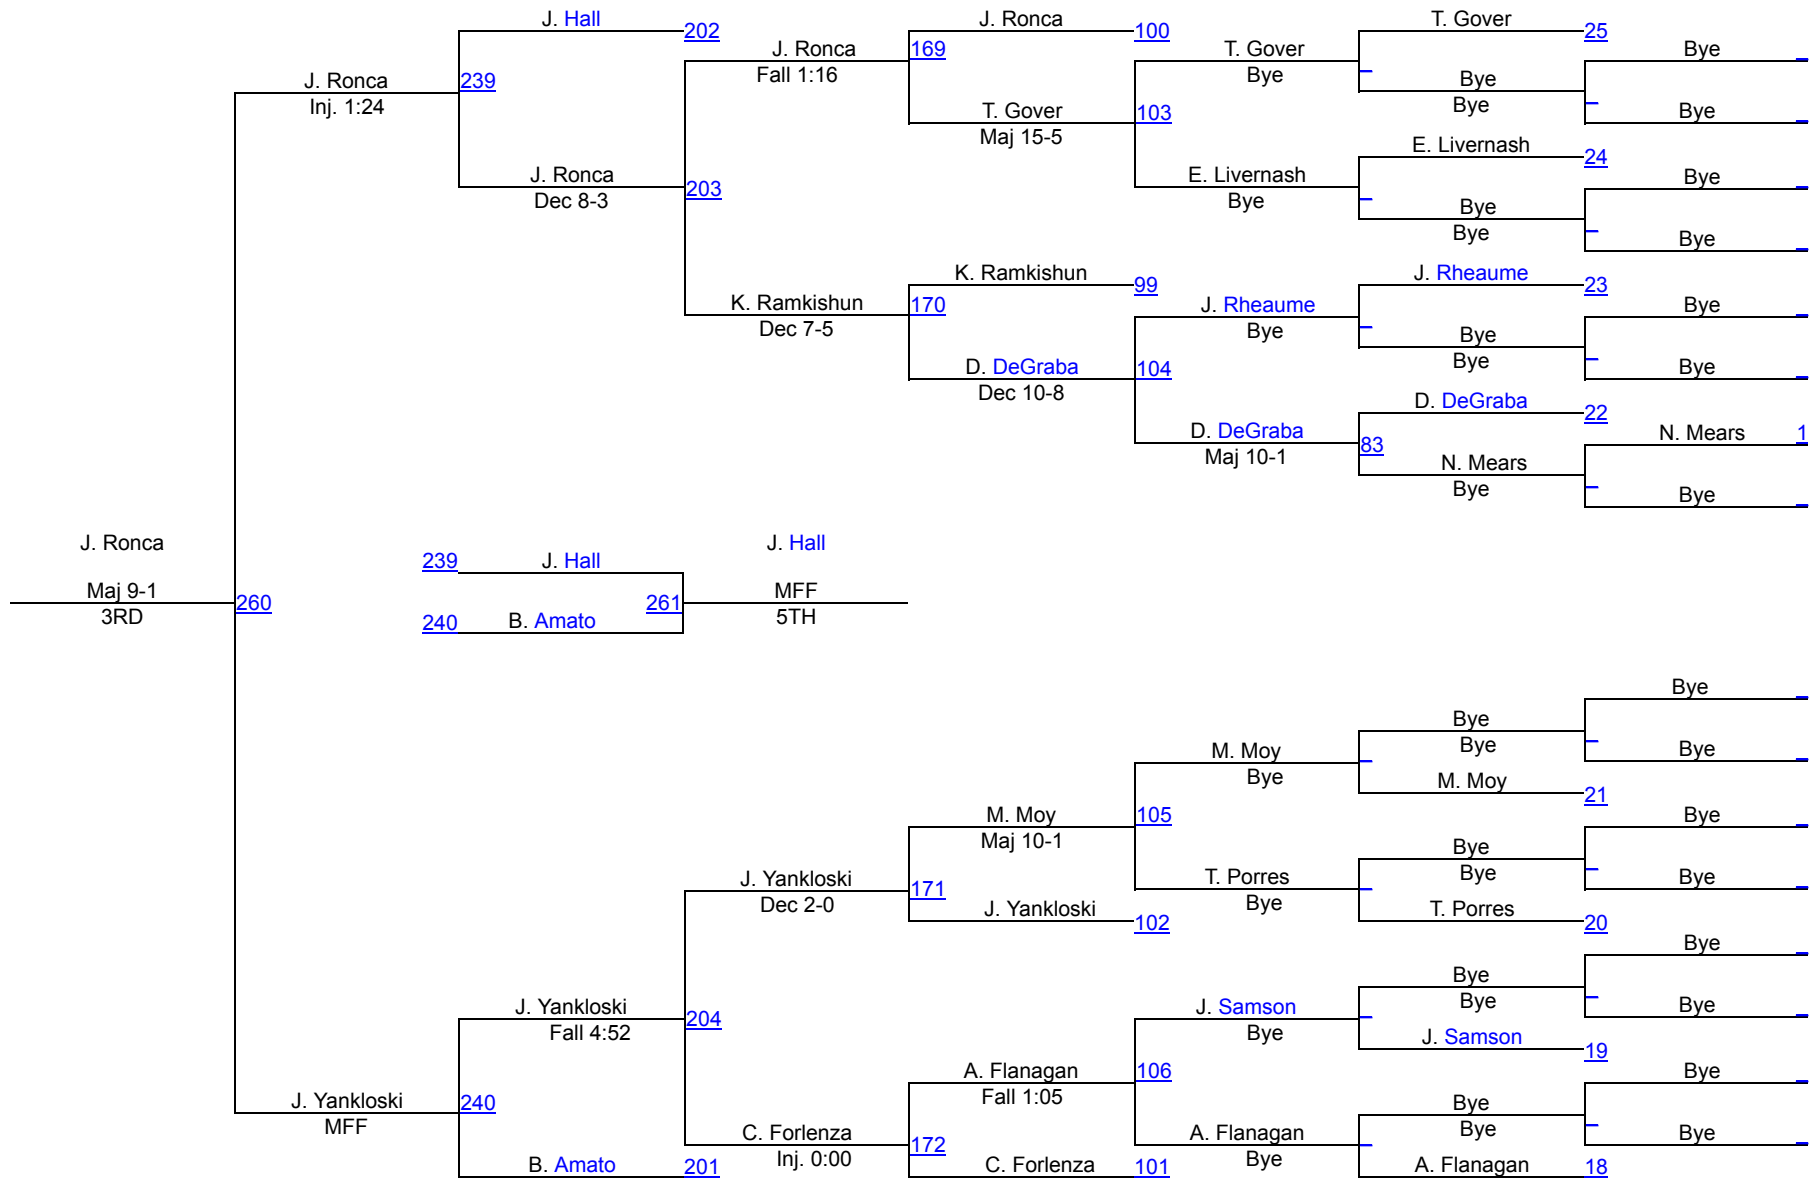

48th Annual RIT Wrestling Invitational

December 7, 2013 @ Rochester Institute of Technology

	Team	Abbr	Score
1	John Carroll	JCU	140.0
2	Baldwin Wallace University	BWU	124.0
3	SUNY-Oswego	OSWE	108.0
4	Oneonta State	ONEO	106.5
5	Wesleyan University	WESL	102.5
6	Rochester Institute of Technology	RIT	90.0
7	WPI	WPI	87.0
8	Case Western Reserve University	CWRU	68.0
9	Washington and Jefferson College	WJC	61.0
10	University of Scranton	UofS	60.0
11	Alfred State	ASC	10.0

Tony Wallace Memorial Outstanding Wrestler Award - Brad Mayville (RIT)

RIT Invitational

RIT Invitational 125

RIT Invitational 125

RIT Invitational

RIT Invitational 133

RIT Invitational

RIT Invitational 141

RIT Invitational 141

RIT Invitational 149

RIT Invitational

RIT Invitational 157

RIT Invitational

RIT Invitational 165

RIT Invitational 165

RIT Invitational