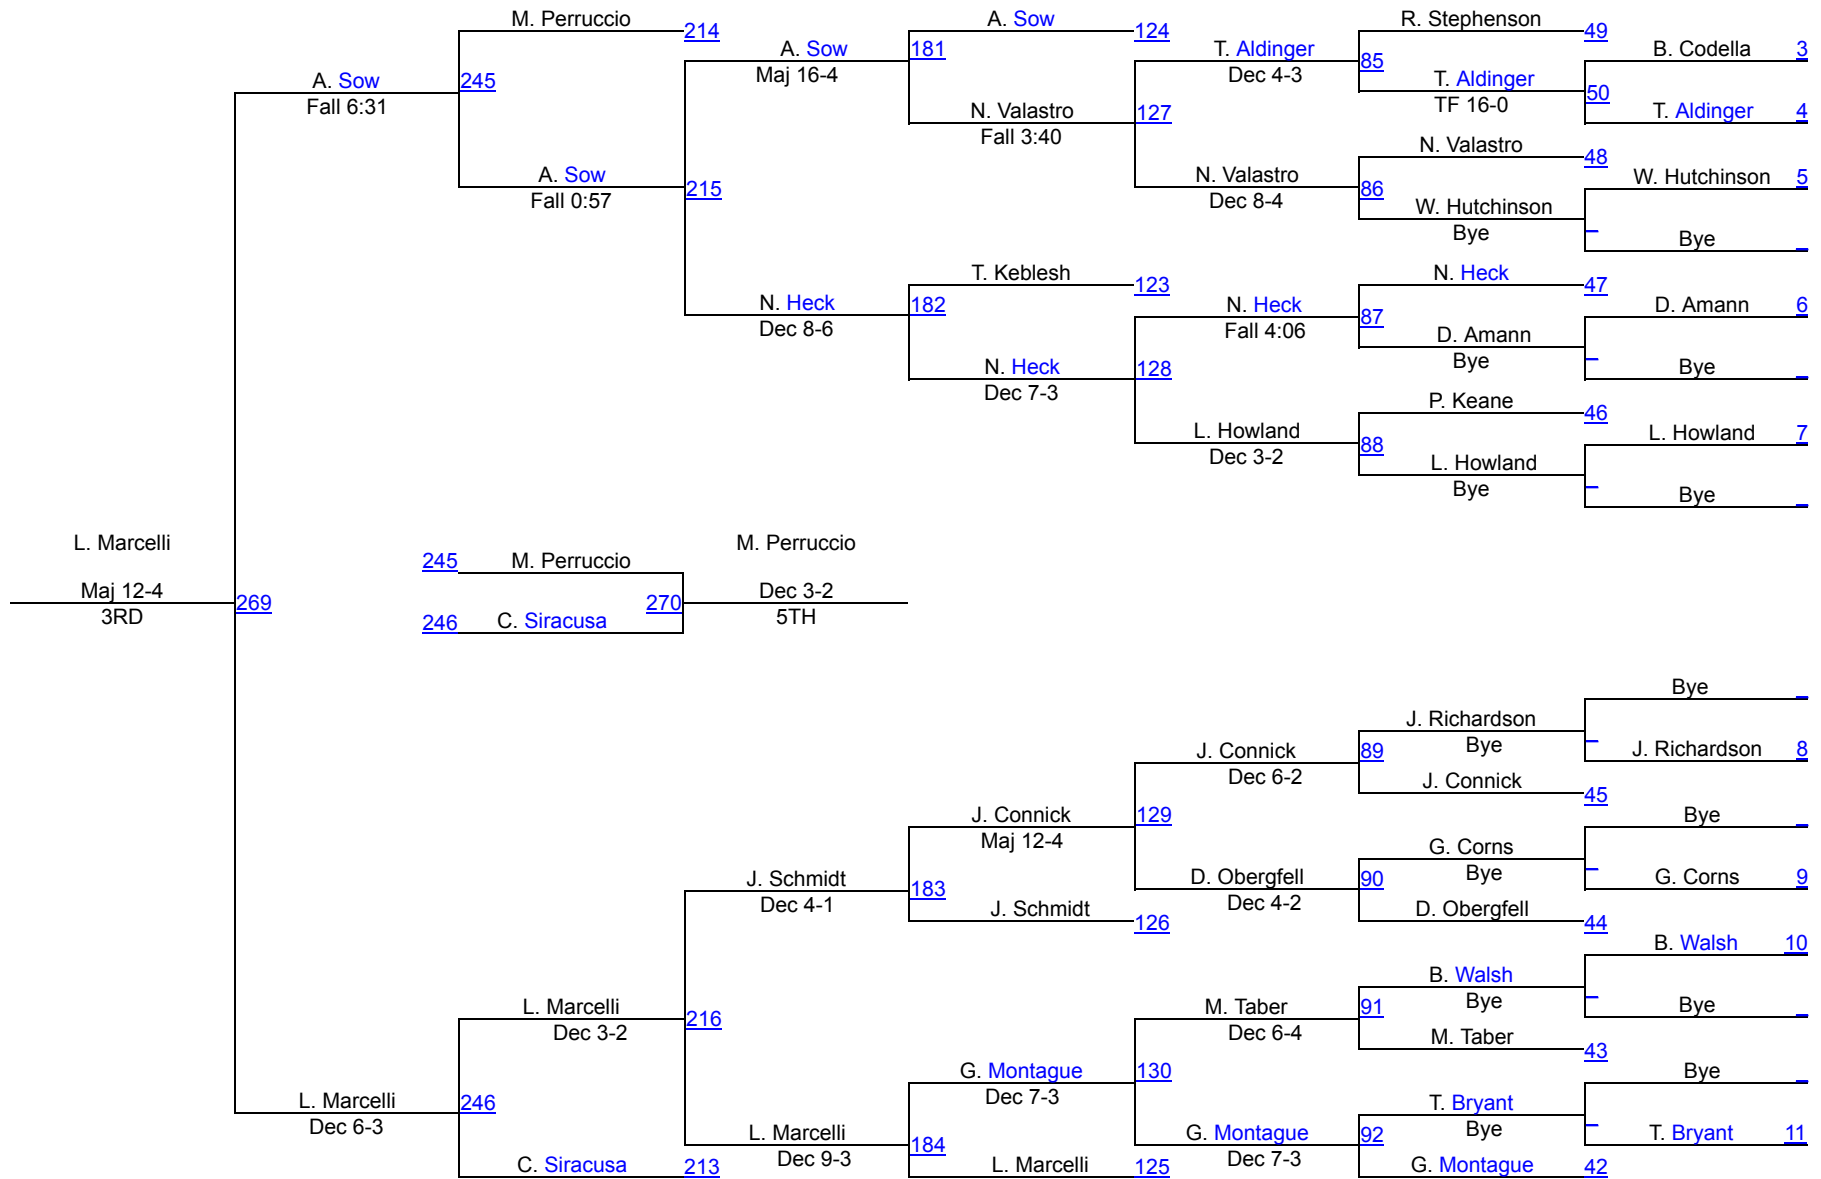

48th Annual RIT Wrestling Invitational

December 7, 2013 @ Rochester Institute of Technology

	Team	Abbr	Score
1	John Carroll	JCU	140.0
2	Baldwin Wallace University	BWU	124.0
3	SUNY-Oswego	OSWE	108.0
4	Oneonta State	ONEO	106.5
5	Wesleyan University	WESL	102.5
6	Rochester Institute of Technology	RIT	90.0
7	WPI	WPI	87.0
8	Case Western Reserve University	CWRU	68.0
9	Washington and Jefferson College	WJC	61.0
10	University of Scranton	UofS	60.0
11	Alfred State	ASC	10.0

Tony Wallace Memorial Outstanding Wrestler Award - Brad Mayville (RIT)

RIT Invitational

RIT Invitational 125

RIT Invitational 125

RIT Invitational

RIT Invitational 133

RIT Invitational

RIT Invitational 141

RIT Invitational 141

RIT Invitational 149

RIT Invitational

RIT Invitational 157

RIT Invitational

RIT Invitational 165

RIT Invitational 165

RIT Invitational