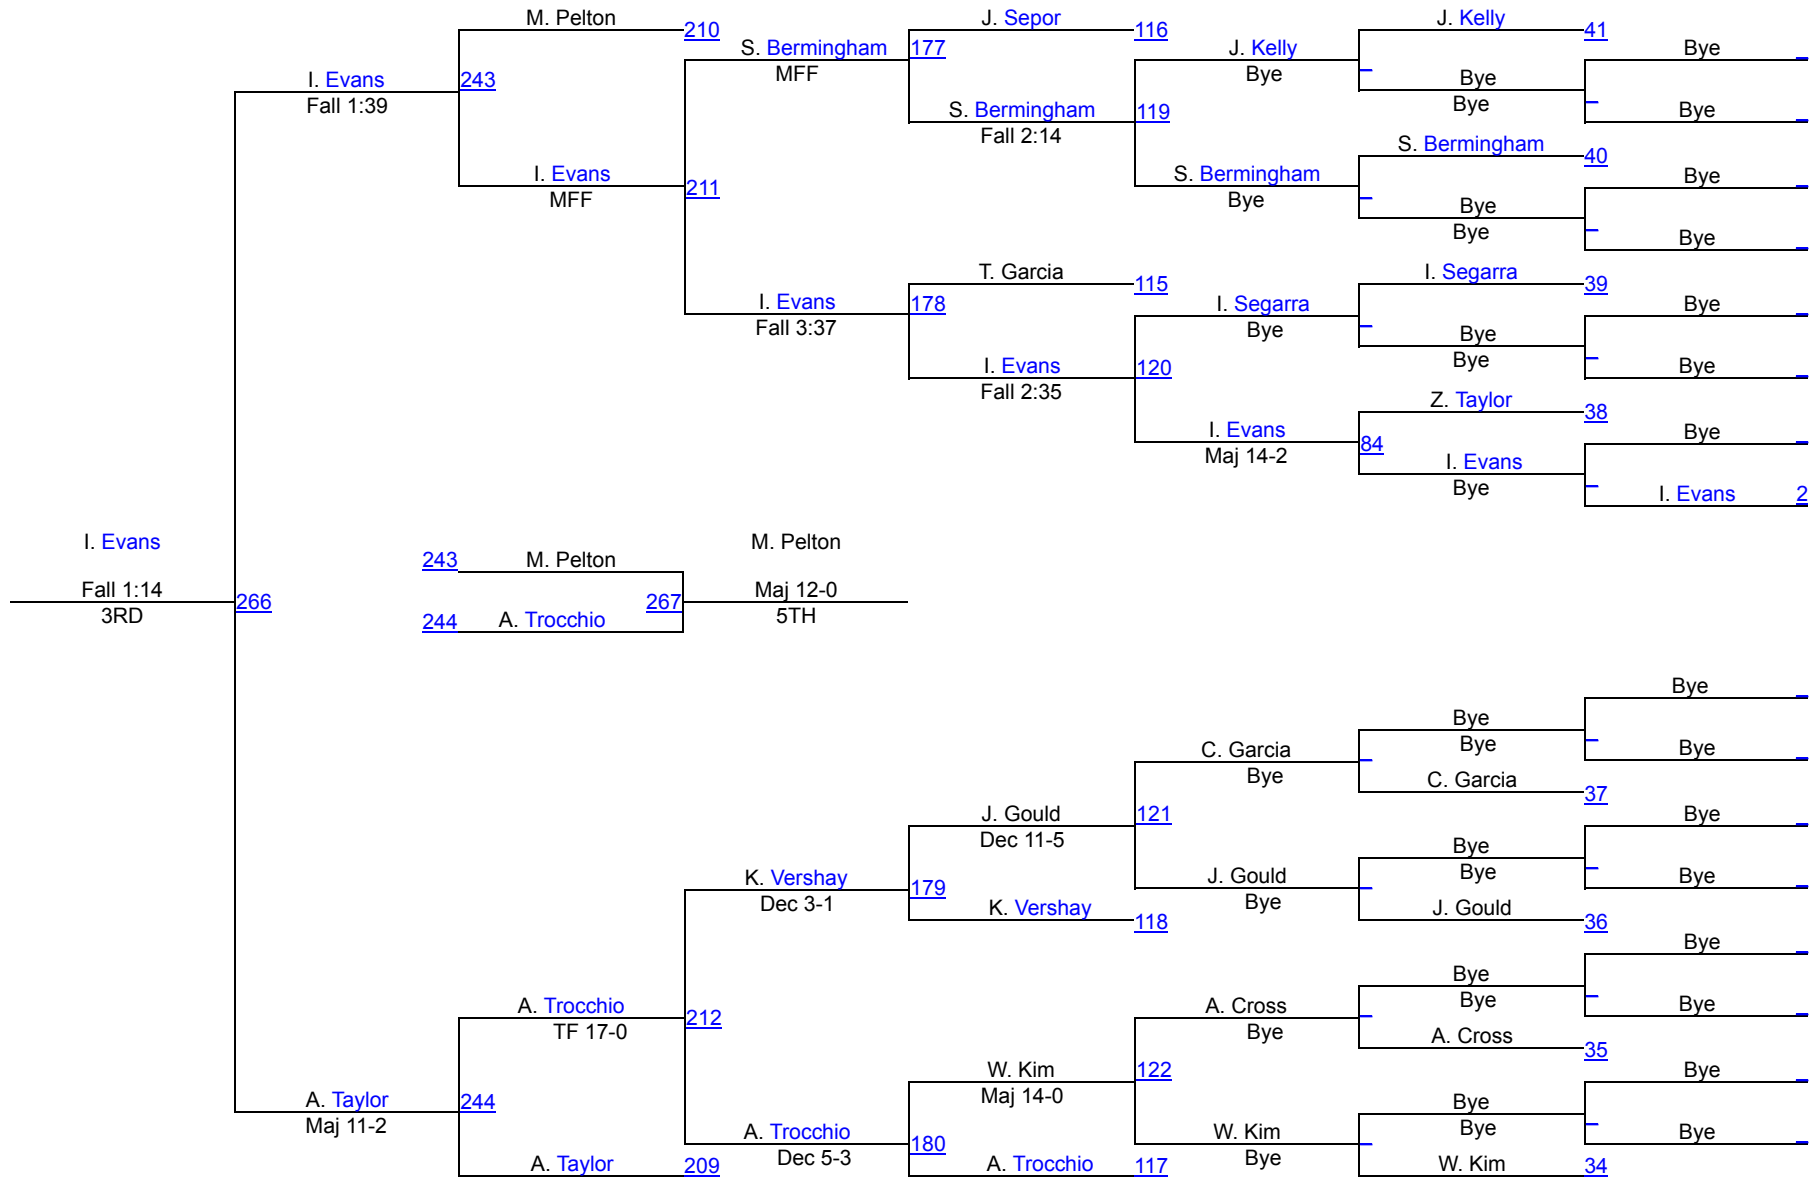

48th Annual RIT Wrestling Invitational

December 7, 2013 @ Rochester Institute of Technology

	Team	Abbr	Score
1	John Carroll	JCU	140.0
2	Baldwin Wallace University	BWU	124.0
3	SUNY-Oswego	OSWE	108.0
4	Oneonta State	ONEO	106.5
5	Wesleyan University	WESL	102.5
6	Rochester Institute of Technology	RIT	90.0
7	WPI	WPI	87.0
8	Case Western Reserve University	CWRU	68.0
9	Washington and Jefferson College	WJC	61.0
10	University of Scranton	UofS	60.0
11	Alfred State	ASC	10.0

Tony Wallace Memorial Outstanding Wrestler Award - Brad Mayville (RIT)

RIT Invitational

RIT Invitational 125

RIT Invitational 125

RIT Invitational

RIT Invitational 133

RIT Invitational

RIT Invitational 141

RIT Invitational 141

RIT Invitational 149

RIT Invitational

RIT Invitational 157

RIT Invitational

RIT Invitational 165

RIT Invitational 165

RIT Invitational