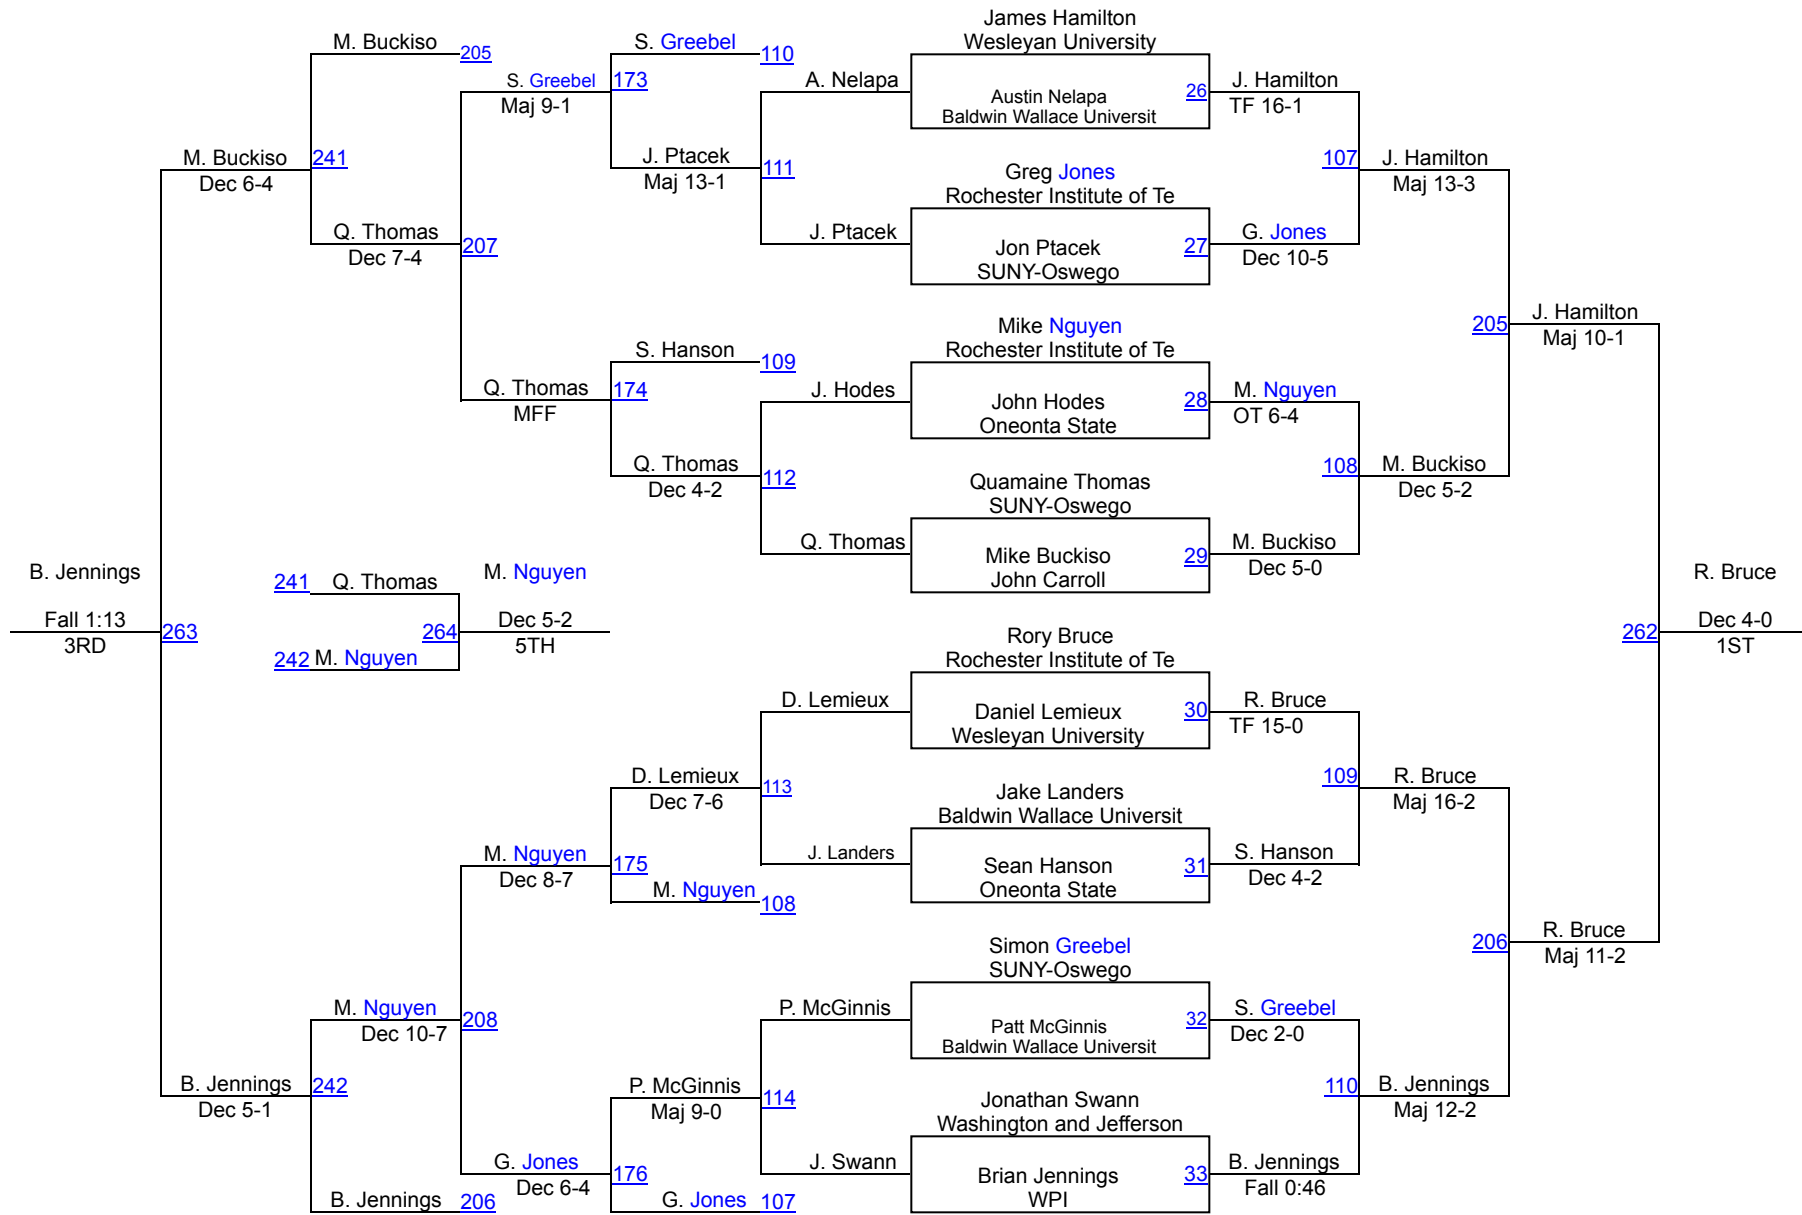

48th Annual RIT Wrestling Invitational

December 7, 2013 @ Rochester Institute of Technology

	Team	Abbr	Score
1	John Carroll	JCU	140.0
2	Baldwin Wallace University	BWU	124.0
3	SUNY-Oswego	OSWE	108.0
4	Oneonta State	ONEO	106.5
5	Wesleyan University	WESL	102.5
6	Rochester Institute of Technology	RIT	90.0
7	WPI	WPI	87.0
8	Case Western Reserve University	CWRU	68.0
9	Washington and Jefferson College	WJC	61.0
10	University of Scranton	UofS	60.0
11	Alfred State	ASC	10.0

Tony Wallace Memorial Outstanding Wrestler Award - Brad Mayville (RIT)

RIT Invitational

RIT Invitational 125

RIT Invitational 125

RIT Invitational

RIT Invitational 133

RIT Invitational

RIT Invitational 141

RIT Invitational 141

RIT Invitational 149

RIT Invitational

RIT Invitational 157

RIT Invitational

RIT Invitational 165

RIT Invitational 165

RIT Invitational