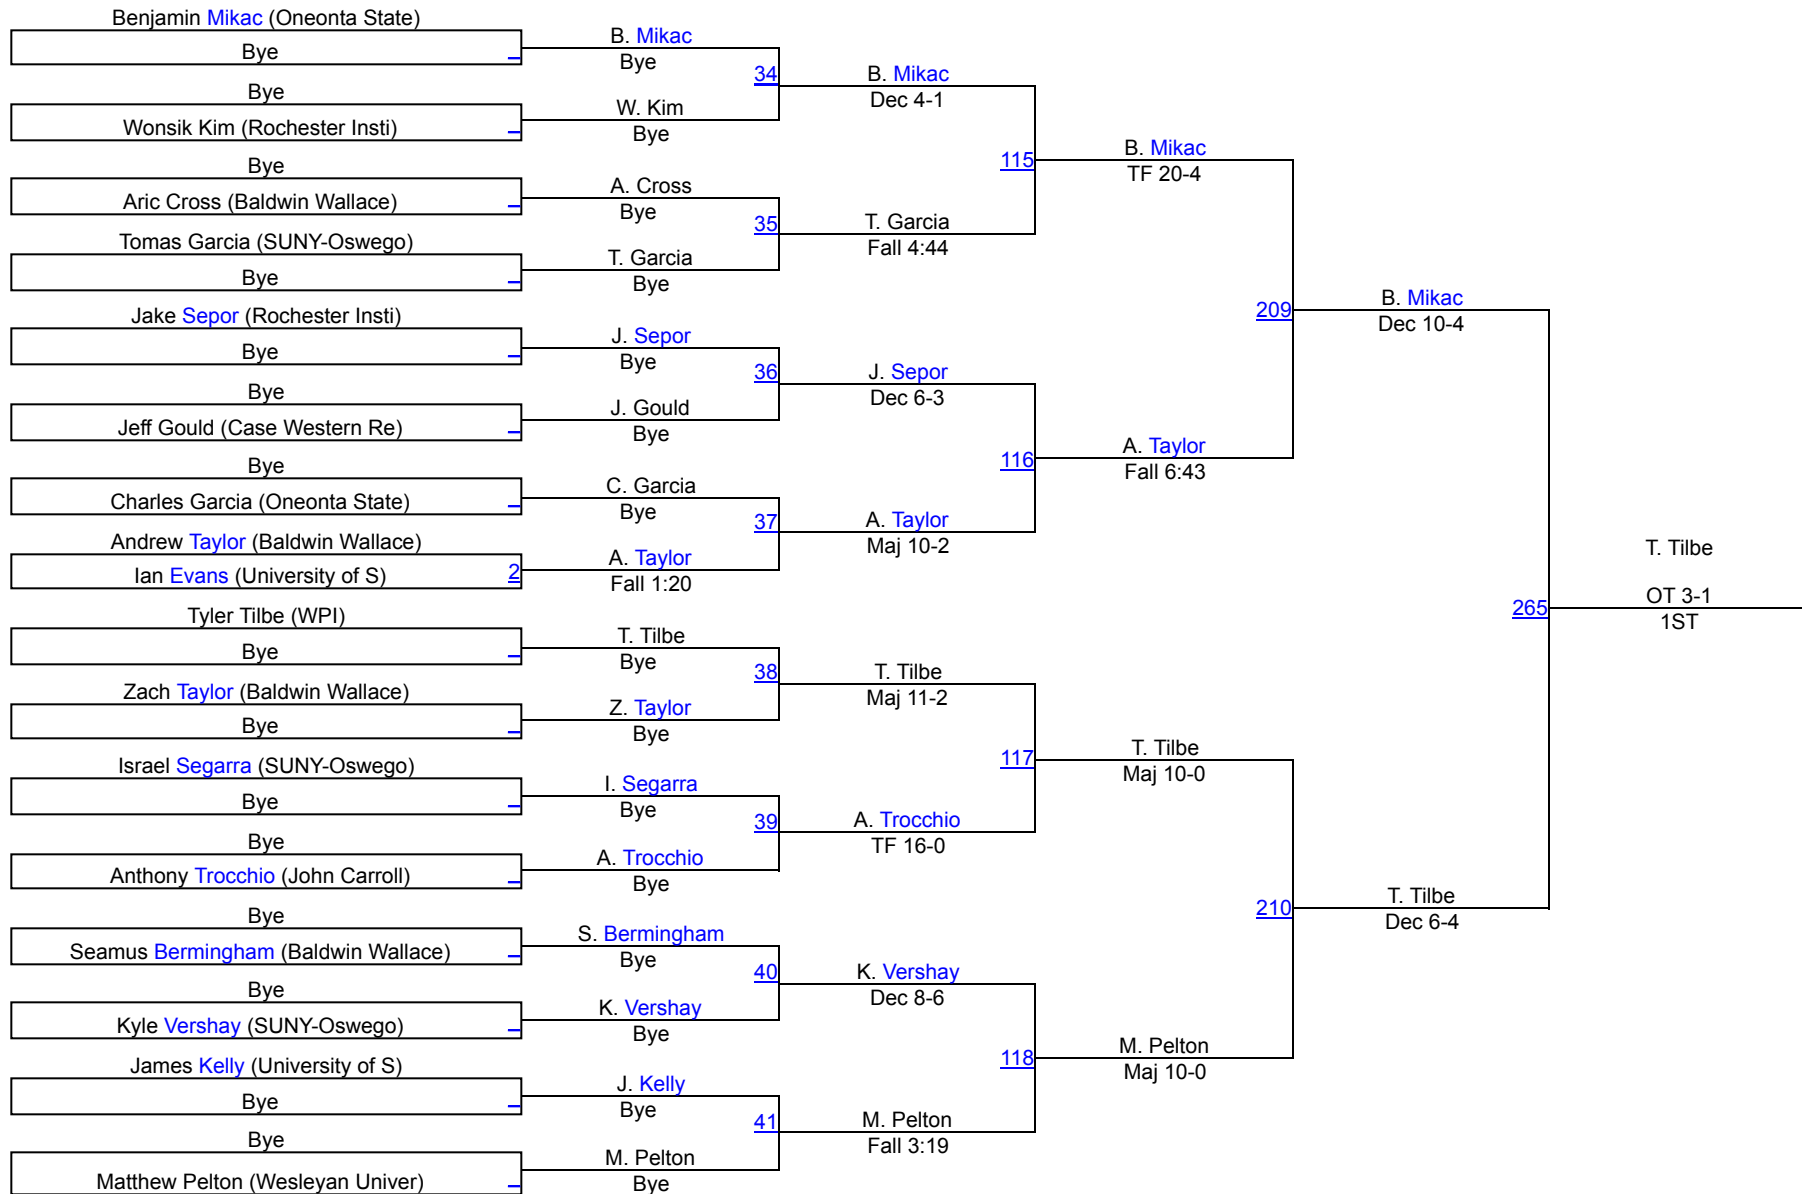

48th Annual RIT Wrestling Invitational

December 7, 2013 @ Rochester Institute of Technology

	Team	Abbr	Score
1	John Carroll	JCU	140.0
2	Baldwin Wallace University	BWU	124.0
3	SUNY-Oswego	OSWE	108.0
4	Oneonta State	ONEO	106.5
5	Wesleyan University	WESL	102.5
6	Rochester Institute of Technology	RIT	90.0
7	WPI	WPI	87.0
8	Case Western Reserve University	CWRU	68.0
9	Washington and Jefferson College	WJC	61.0
10	University of Scranton	UofS	60.0
11	Alfred State	ASC	10.0

Tony Wallace Memorial Outstanding Wrestler Award - Brad Mayville (RIT)

RIT Invitational

RIT Invitational 125

RIT Invitational 125

RIT Invitational

RIT Invitational 133

RIT Invitational

RIT Invitational 141

RIT Invitational 141

RIT Invitational 149

RIT Invitational

RIT Invitational 157

RIT Invitational

RIT Invitational 165

RIT Invitational 165

RIT Invitational