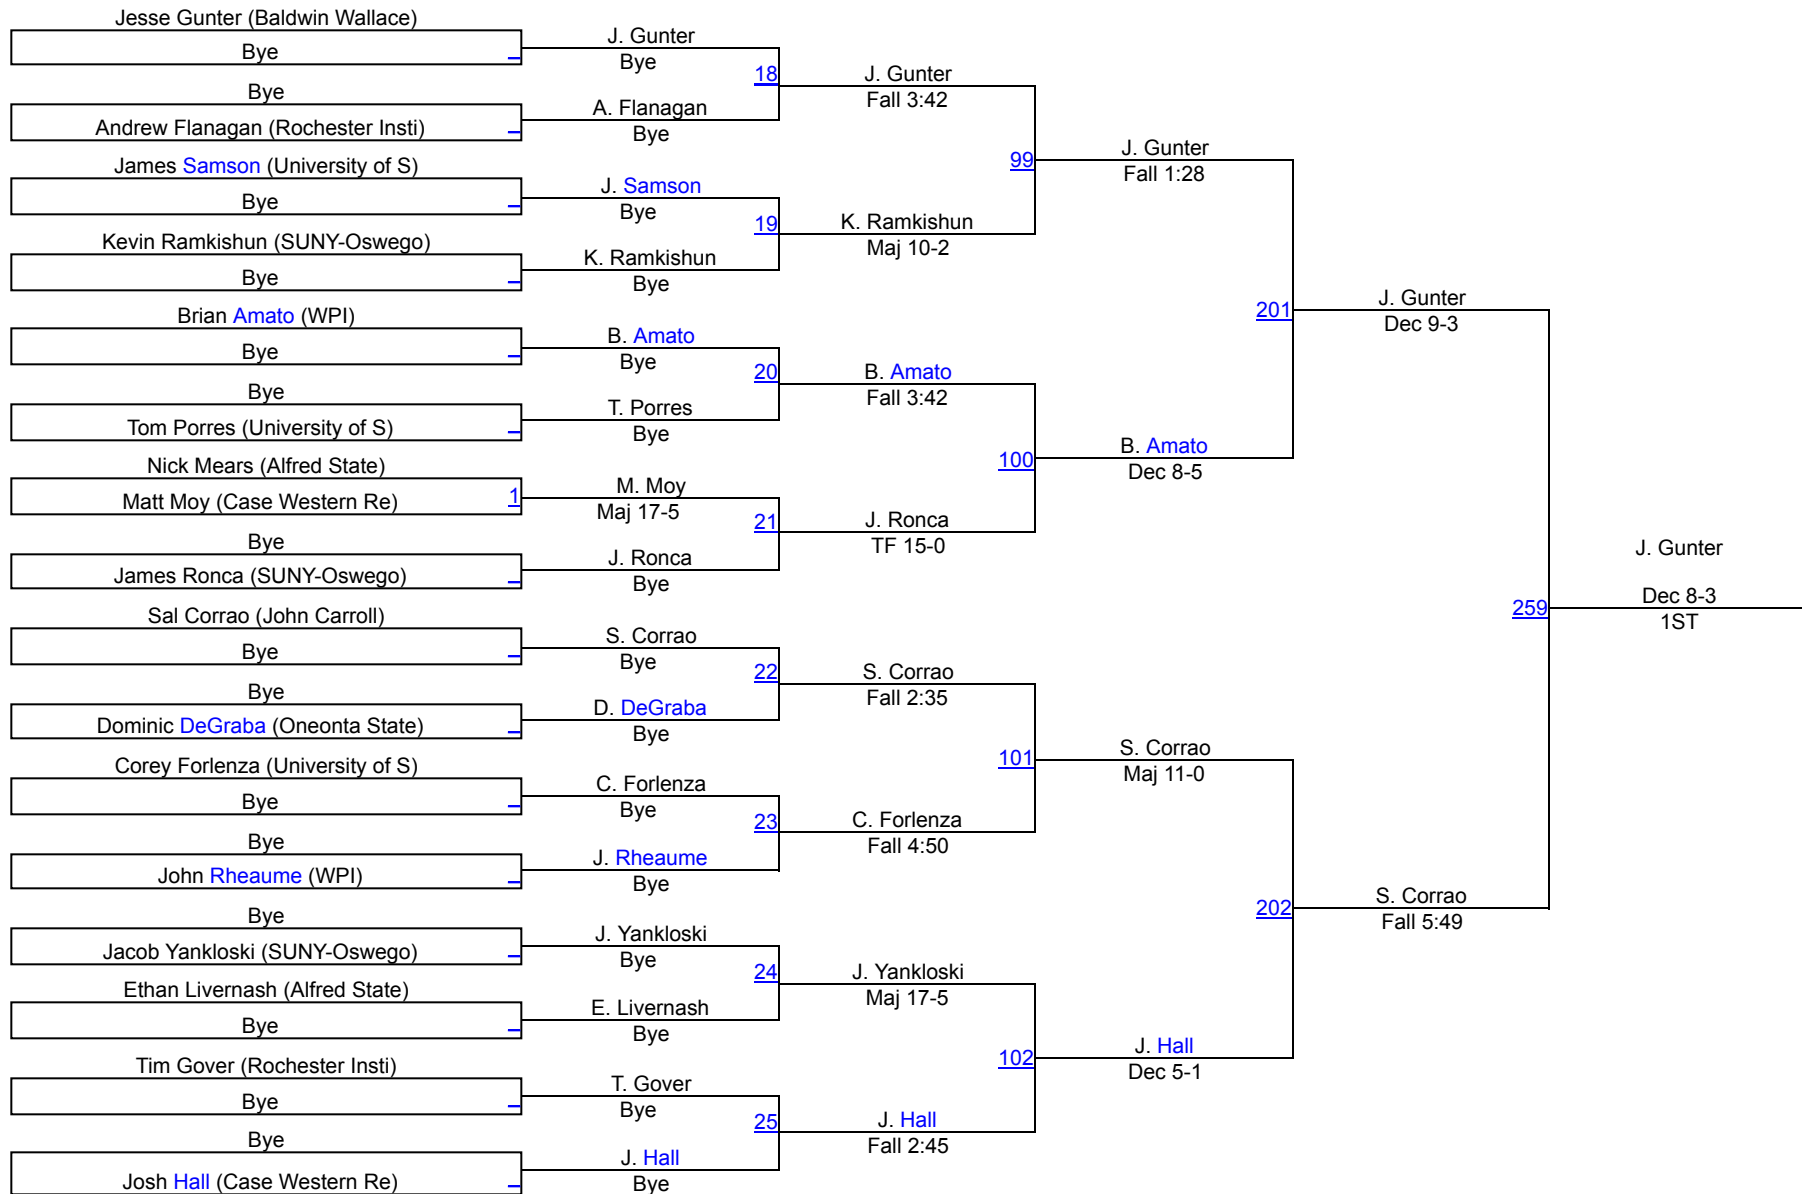

48th Annual RIT Wrestling Invitational

December 7, 2013 @ Rochester Institute of Technology

	Team	Abbr	Score
1	John Carroll	JCU	140.0
2	Baldwin Wallace University	BWU	124.0
3	SUNY-Oswego	OSWE	108.0
4	Oneonta State	ONEO	106.5
5	Wesleyan University	WESL	102.5
6	Rochester Institute of Technology	RIT	90.0
7	WPI	WPI	87.0
8	Case Western Reserve University	CWRU	68.0
9	Washington and Jefferson College	WJC	61.0
10	University of Scranton	UofS	60.0
11	Alfred State	ASC	10.0

Tony Wallace Memorial Outstanding Wrestler Award - Brad Mayville (RIT)

RIT Invitational

RIT Invitational 125

RIT Invitational 125

RIT Invitational

RIT Invitational 133

RIT Invitational

RIT Invitational 141