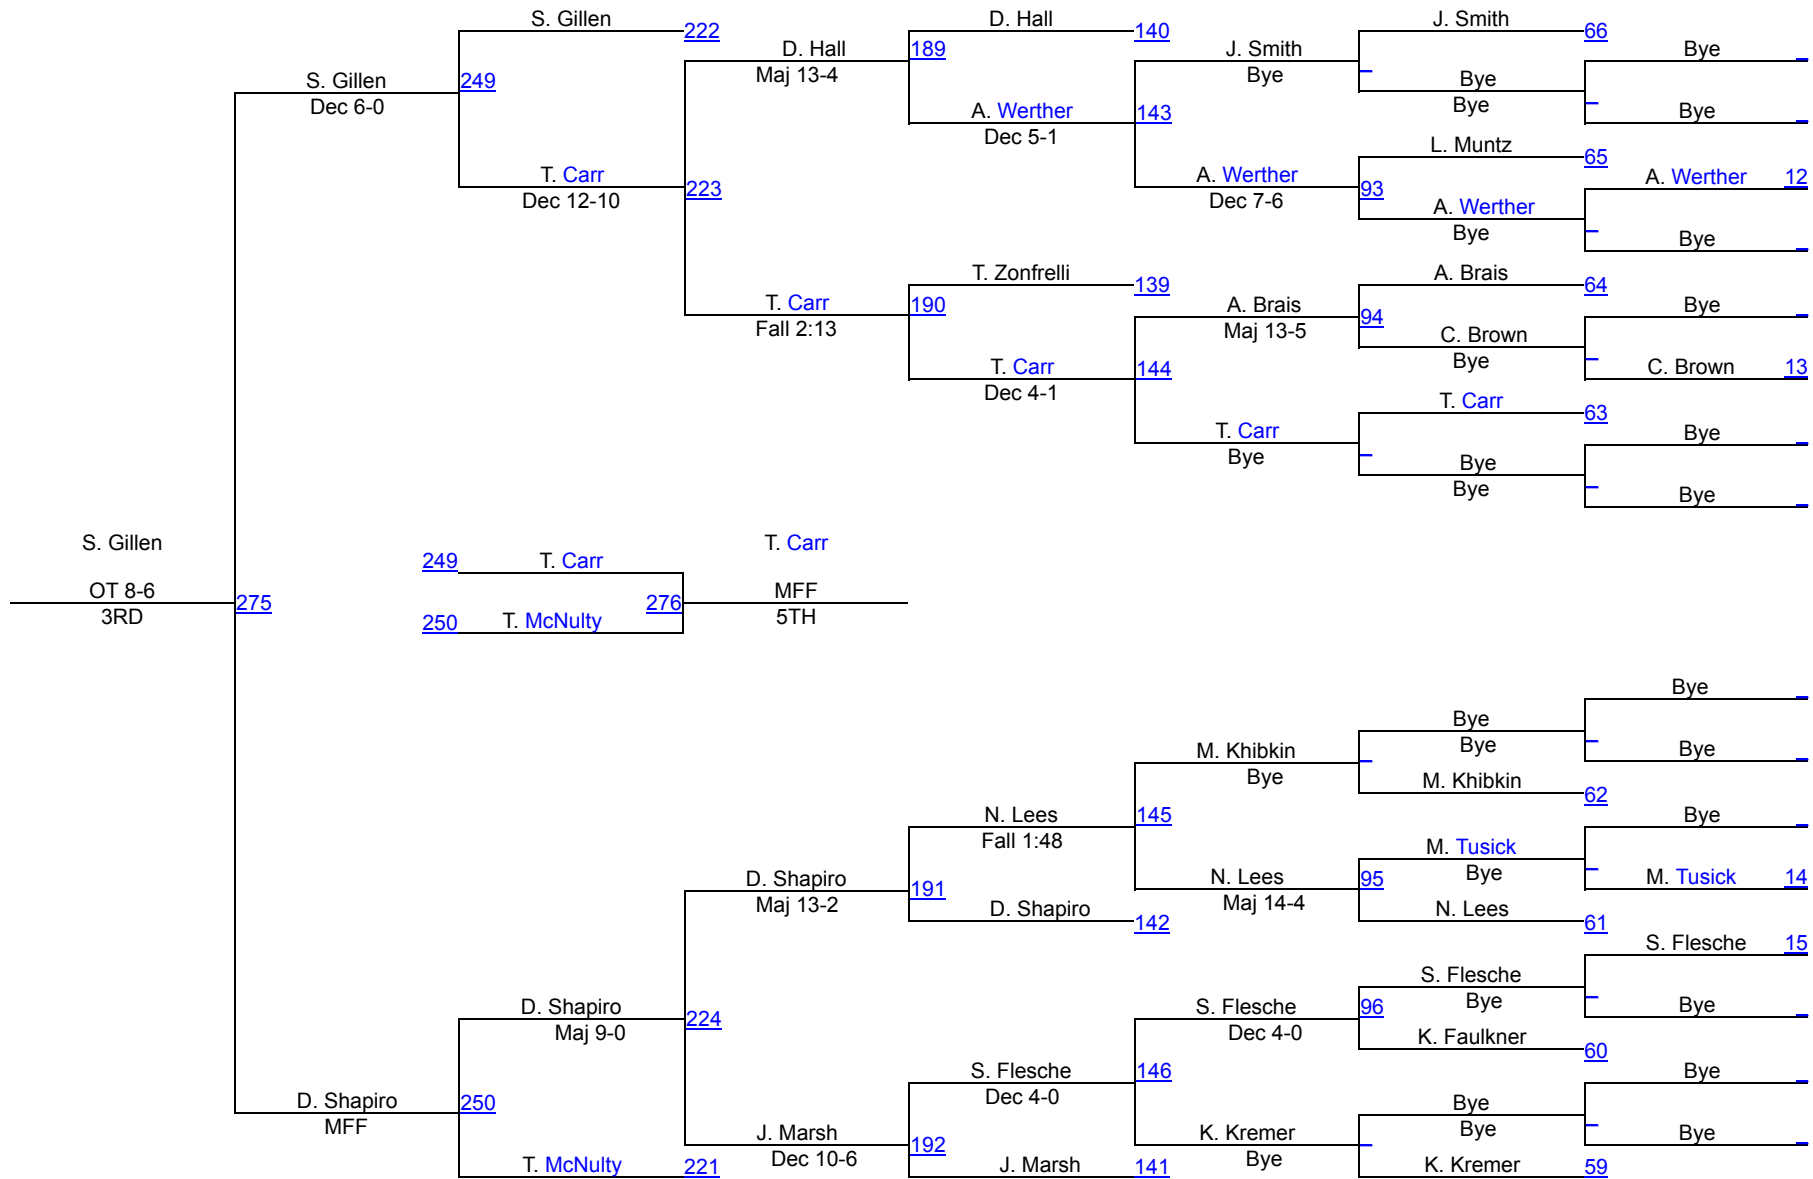

Tony Wallace Memorial Outstanding Wrestler Award - Brad Mayville (RIT)

RIT Invitational

RIT Invitational 125

RIT Invitational 125

RIT Invitational

RIT Invitational 133

RIT Invitational

RIT Invitational 141

RIT Invitational 141

RIT Invitational 149

RIT Invitational

RIT Invitational 157

RIT Invitational

RIT Invitational 165

RIT Invitational 165

RIT Invitational

RIT Invitational 174

RIT Invitational

RIT Invitational 184

RIT Invitational 184

RIT Invitational

RIT Invitational 285