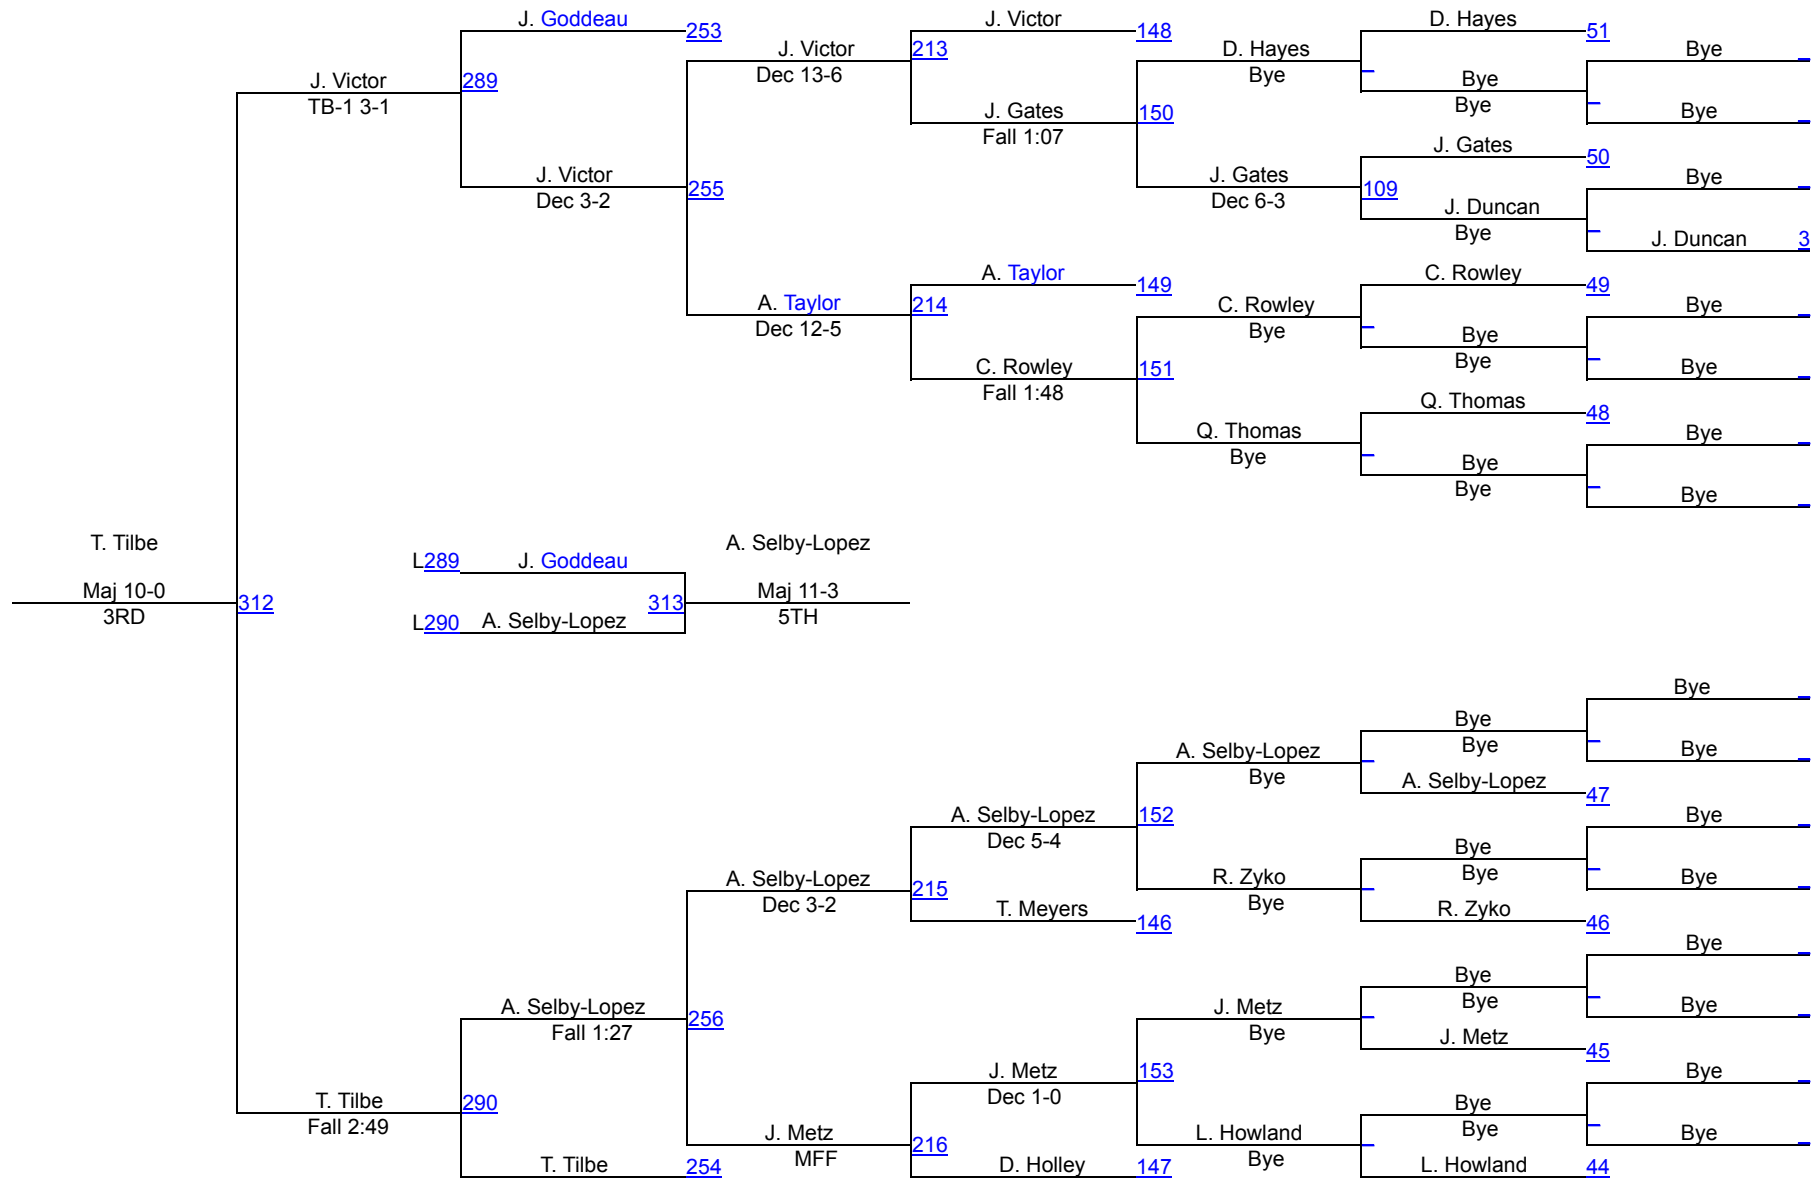

2012 RIT 141