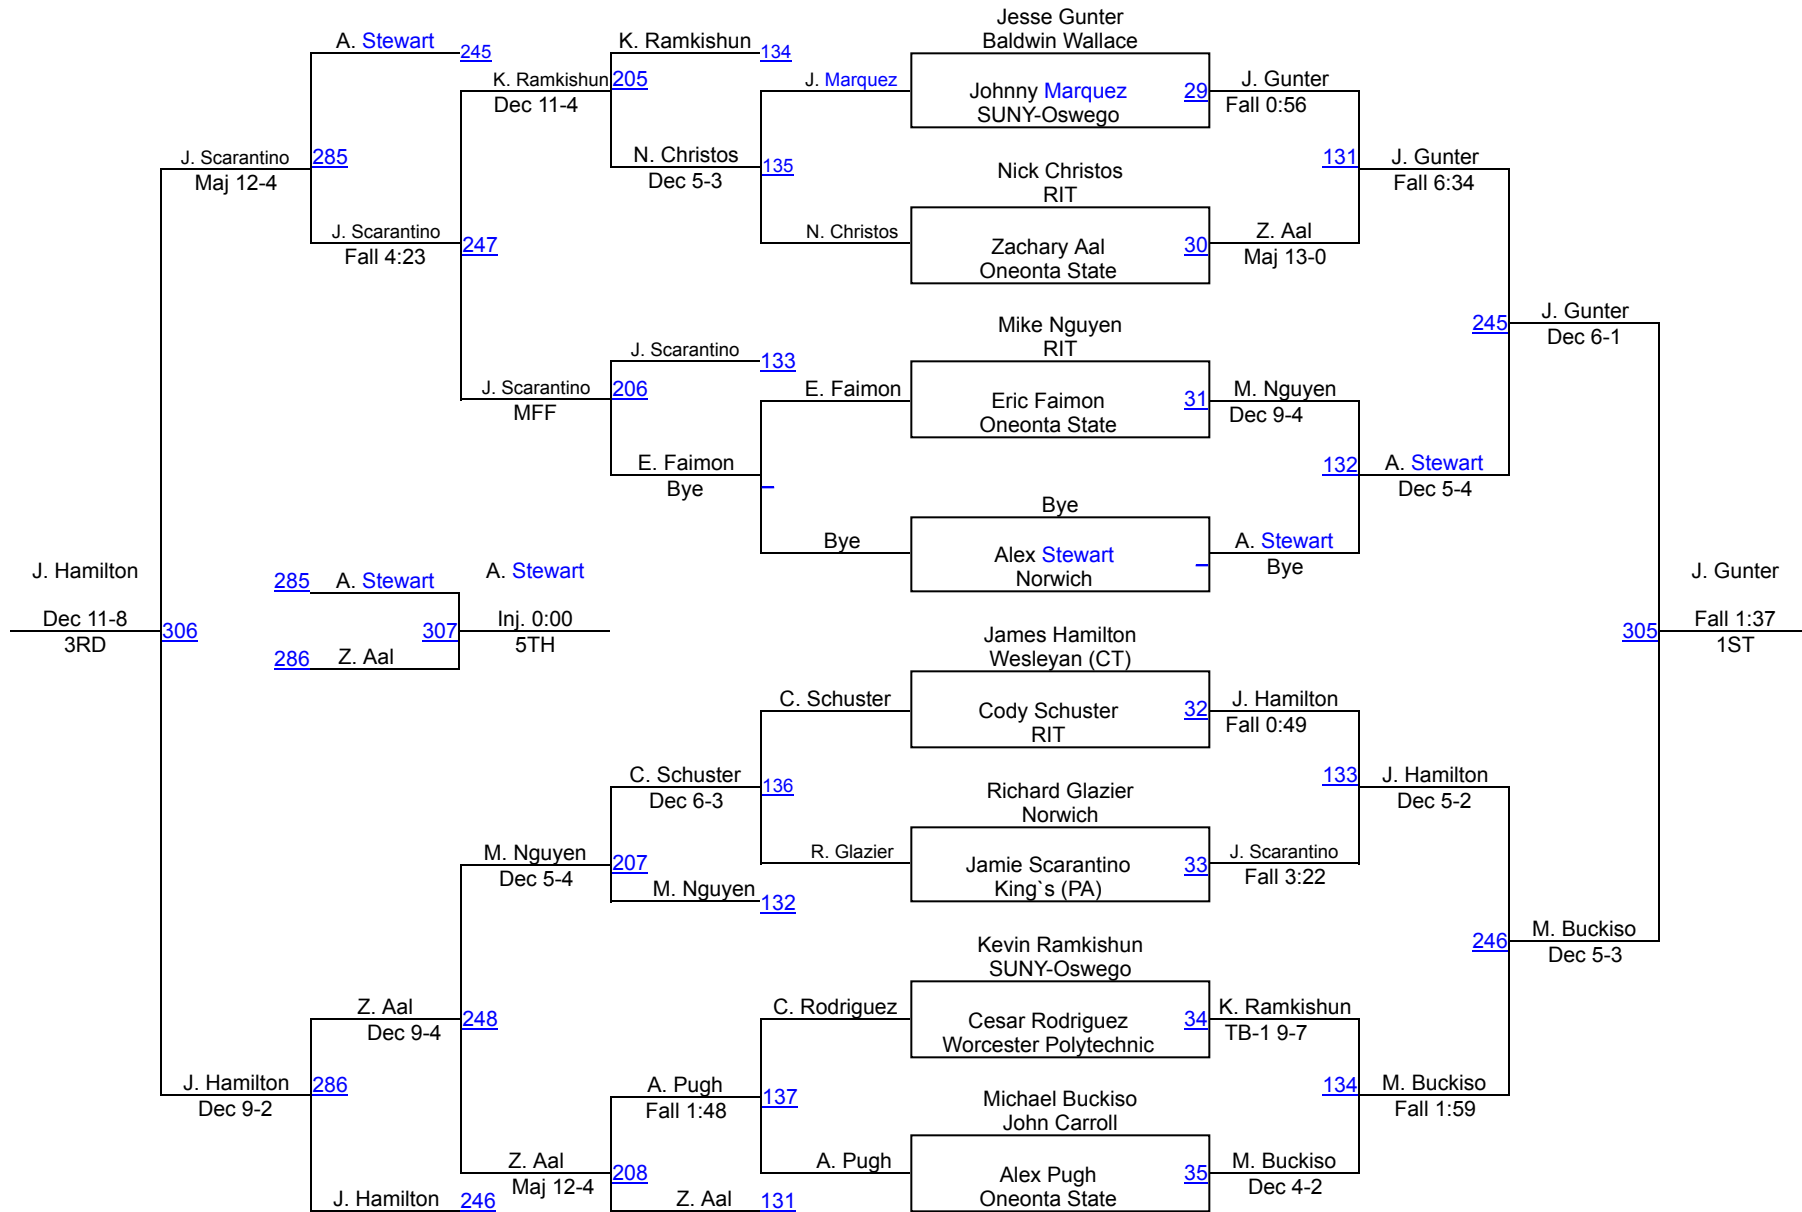

47th Annual RIT Wrestling Invitational

December 1, 2012 @ Rochester Institute of Technology

	Team	Abbr	Score
1	Wesleyan (CT)	Wes	152.0
2	John Carroll	JC	138.0
3	SUNY-Oswego	Osw	122.0
4	Baldwin Wallace	BW	108.0
5	Worcester Polytechnic	WP	102.0
6	Oneonta State	One	98.5
7	RIT	RIT	91.5
8	King`s (PA)	King	77.5
9	Norwich	Nor	69.0
10	Washington and Jefferson	WJ	39.0
11	Case Western Reserve	CWR	20.0

Tony Wallace Memorial Outstanding Wrestler Award:

Nick Scott (Wesleyan)

Jesse Gunter (Baldwin Wallace)

RIT Invitational

2012 RIT 133

2012 RIT 133

RIT Invitational

2012 RIT 141