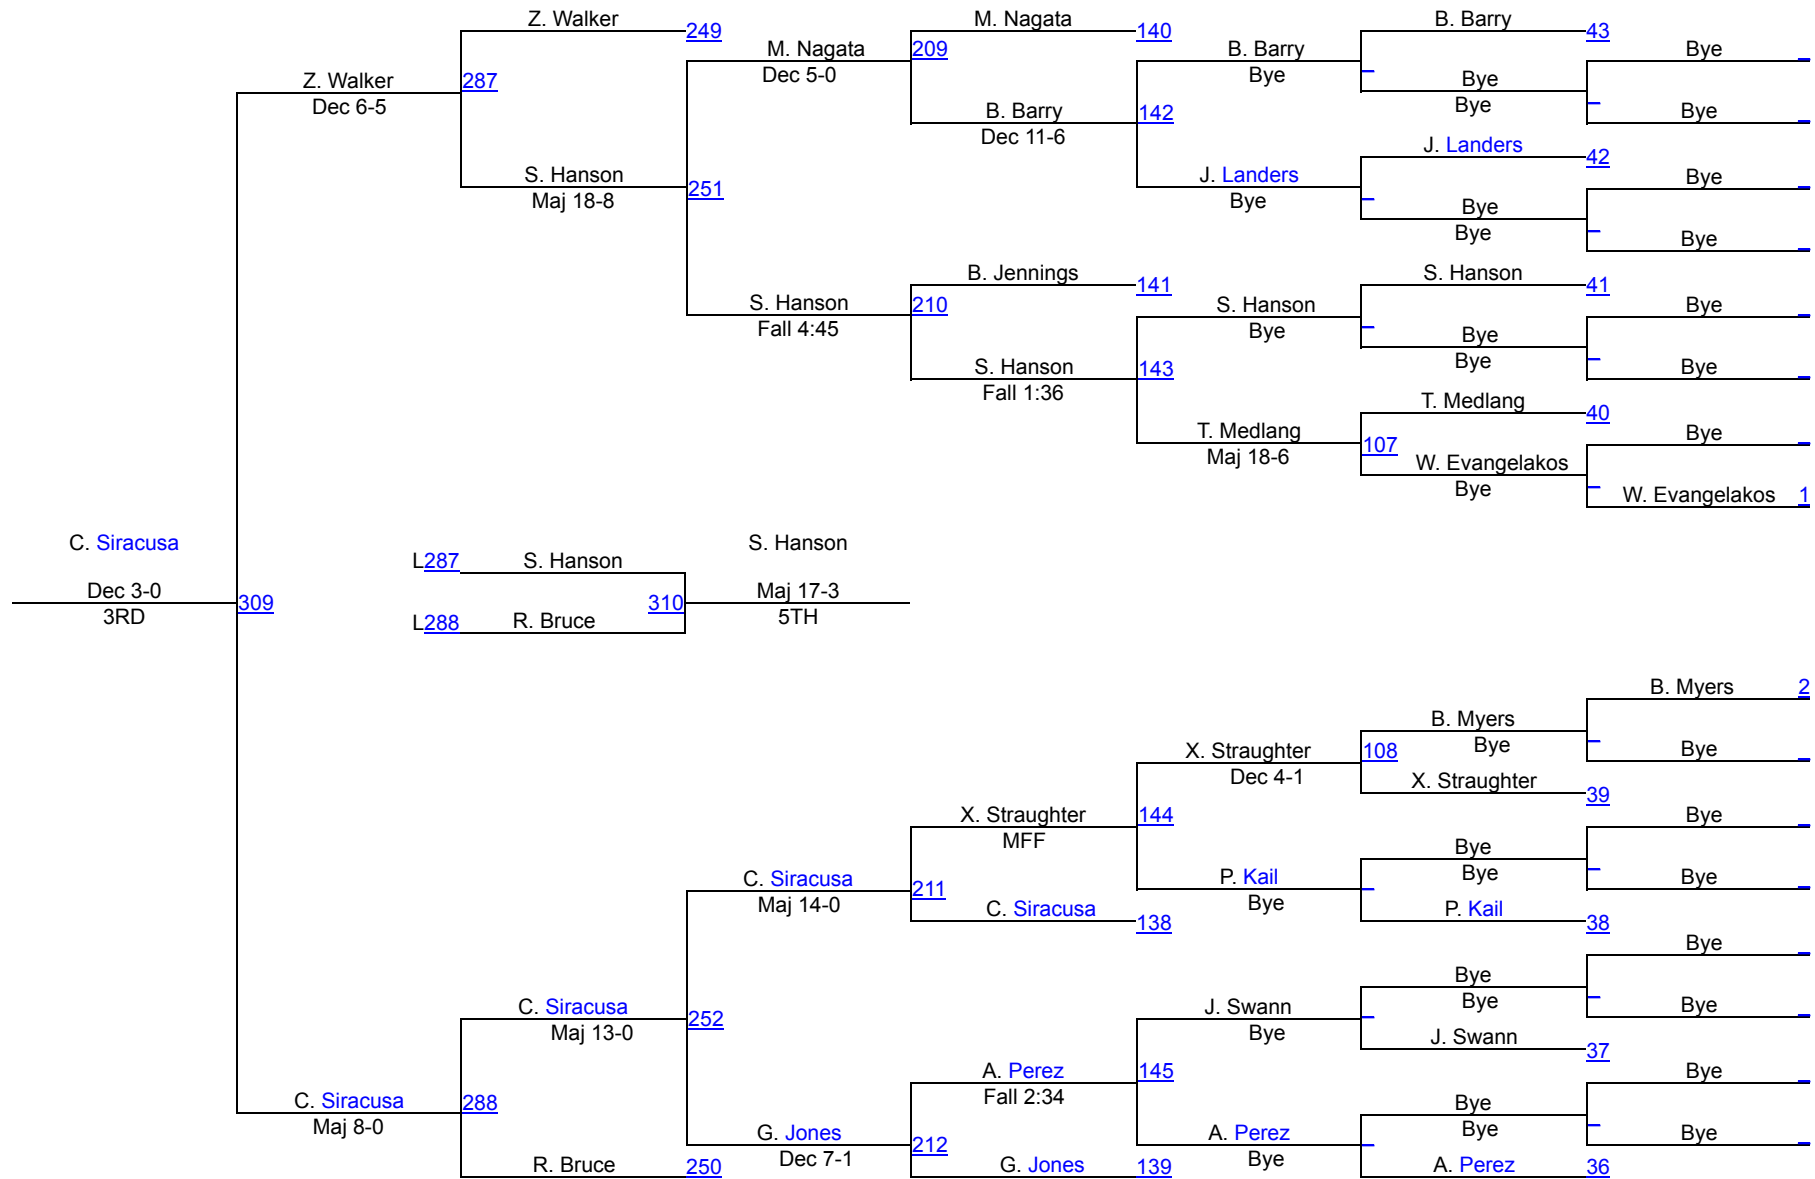

47th Annual RIT Wrestling Invitational

December 1, 2012 @ Rochester Institute of Technology

	Team	Abbr	Score
1	Wesleyan (CT)	Wes	152.0
2	John Carroll	JC	138.0
3	SUNY-Oswego	Osw	122.0
4	Baldwin Wallace	BW	108.0
5	Worcester Polytechnic	WP	102.0
6	Oneonta State	One	98.5
7	RIT	RIT	91.5
8	King`s (PA)	King	77.5
9	Norwich	Nor	69.0
10	Washington and Jefferson	WJ	39.0
11	Case Western Reserve	CWR	20.0

Tony Wallace Memorial Outstanding Wrestler Award:

Nick Scott (Wesleyan)

Jesse Gunter (Baldwin Wallace)

RIT Invitational

2012 RIT 133

2012 RIT 133

RIT Invitational

2012 RIT 141