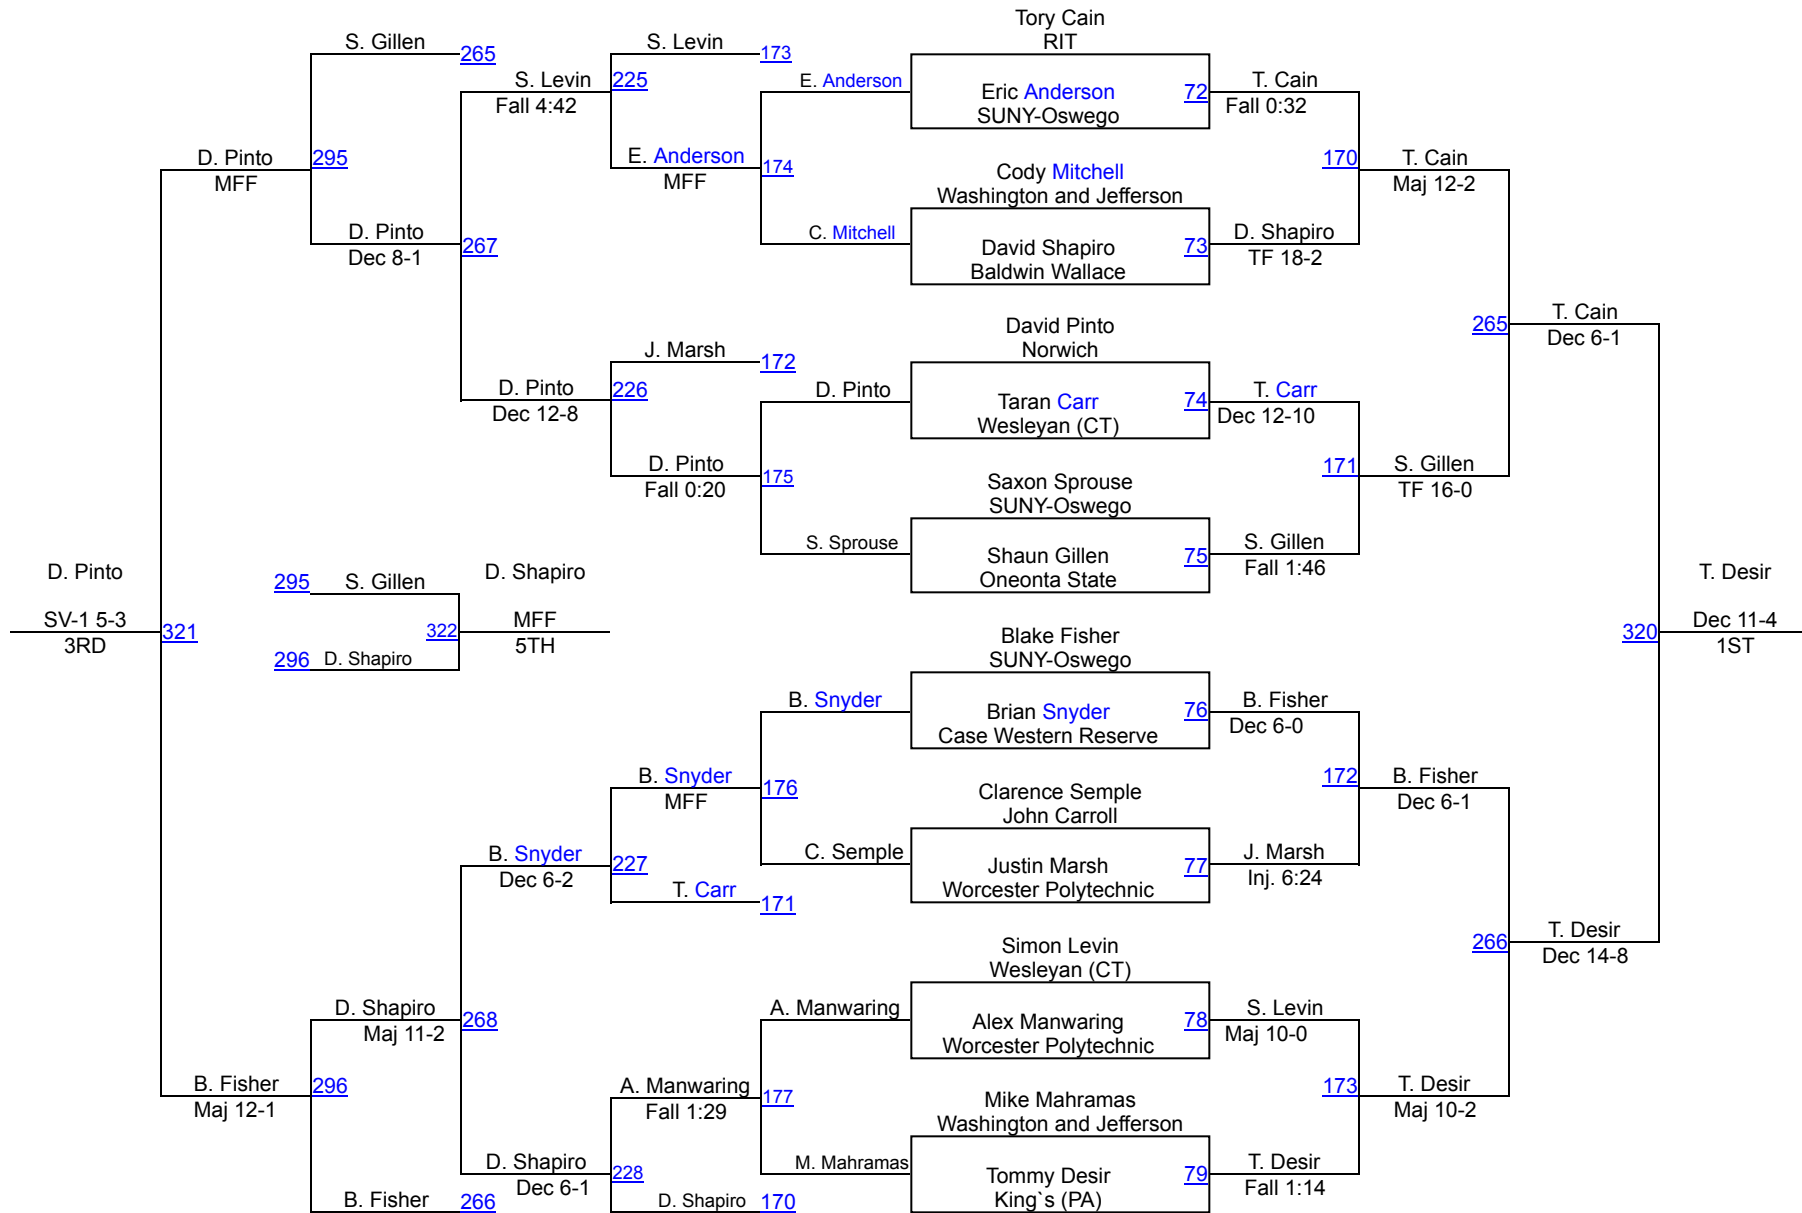

47th Annual RIT Wrestling Invitational

December 1, 2012 @ Rochester Institute of Technology

	Team	Abbr	Score
1	Wesleyan (CT)	Wes	152.0
2	John Carroll	JC	138.0
3	SUNY-Oswego	Osw	122.0
4	Baldwin Wallace	BW	108.0
5	Worcester Polytechnic	WP	102.0
6	Oneonta State	One	98.5
7	RIT	RIT	91.5
8	King`s (PA)	King	77.5
9	Norwich	Nor	69.0
10	Washington and Jefferson	WJ	39.0
11	Case Western Reserve	CWR	20.0

Tony Wallace Memorial Outstanding Wrestler Award:

Nick Scott (Wesleyan)

Jesse Gunter (Baldwin Wallace)

RIT Invitational

2012 RIT 133

2012 RIT 133

RIT Invitational

2012 RIT 141

2012 RIT 141

RIT Invitational

2012 RIT 149

2012 RIT 149

2012 RIT 157

RIT Invitational

2012 RIT 174

2012 RIT 174