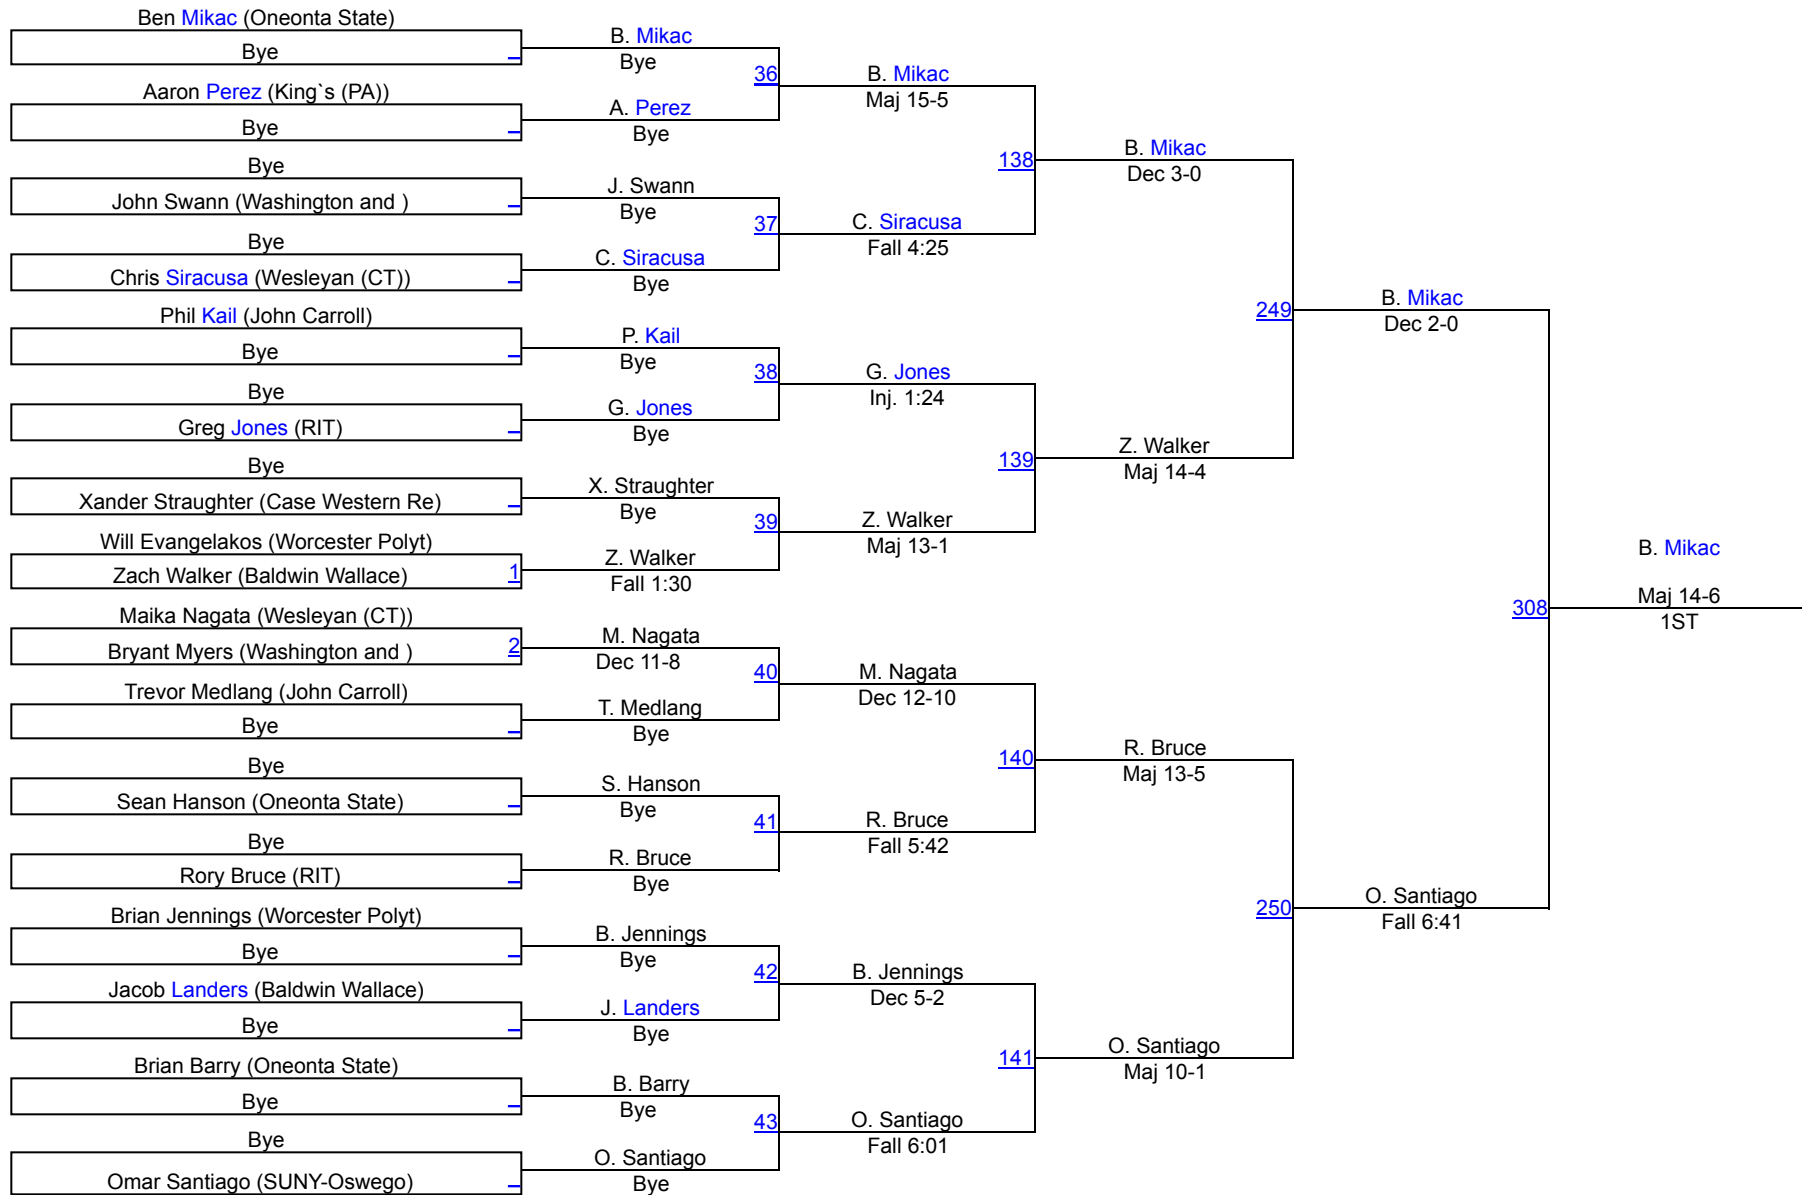

47th Annual RIT Wrestling Invitational

December 1, 2012 @ Rochester Institute of Technology

	Team	Abbr	Score
1	Wesleyan (CT)	Wes	152.0
2	John Carroll	JC	138.0
3	SUNY-Oswego	Osw	122.0
4	Baldwin Wallace	BW	108.0
5	Worcester Polytechnic	WP	102.0
6	Oneonta State	One	98.5
7	RIT	RIT	91.5
8	King`s (PA)	King	77.5
9	Norwich	Nor	69.0
10	Washington and Jefferson	WJ	39.0
11	Case Western Reserve	CWR	20.0

Tony Wallace Memorial Outstanding Wrestler Award:

Nick Scott (Wesleyan)

Jesse Gunter (Baldwin Wallace)

RIT Invitational

2012 RIT 133

2012 RIT 133

RIT Invitational

2012 RIT 141