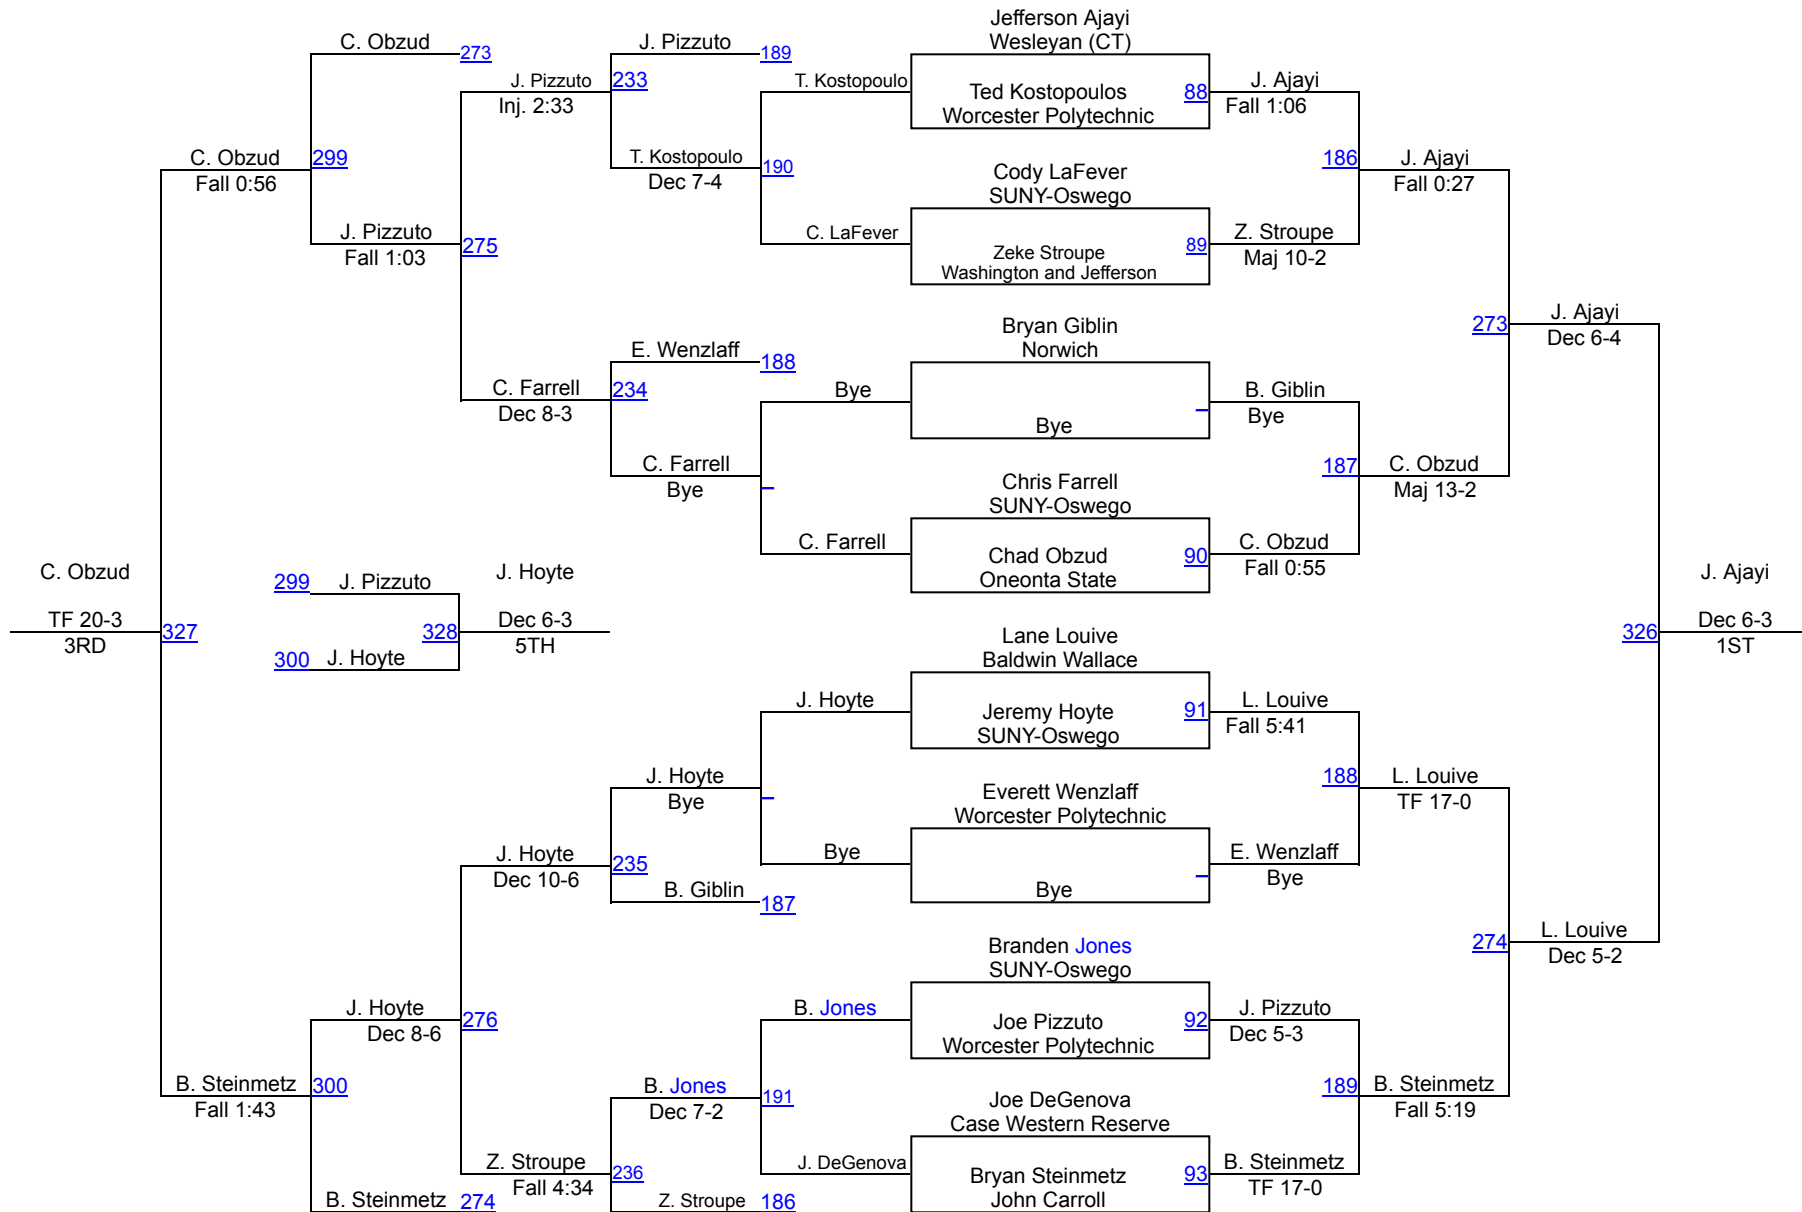

47th Annual RIT Wrestling Invitational

December 1, 2012 @ Rochester Institute of Technology

	Team	Abbr	Score
1	Wesleyan (CT)	Wes	152.0
2	John Carroll	JC	138.0
3	SUNY-Oswego	Osw	122.0
4	Baldwin Wallace	BW	108.0
5	Worcester Polytechnic	WP	102.0
6	Oneonta State	One	98.5
7	RIT	RIT	91.5
8	King`s (PA)	King	77.5
9	Norwich	Nor	69.0
10	Washington and Jefferson	WJ	39.0
11	Case Western Reserve	CWR	20.0

Tony Wallace Memorial Outstanding Wrestler Award:

Nick Scott (Wesleyan)

Jesse Gunter (Baldwin Wallace)

RIT Invitational

2012 RIT 133

2012 RIT 133

RIT Invitational

2012 RIT 141

2012 RIT 141

RIT Invitational

2012 RIT 149

2012 RIT 149

2012 RIT 157

RIT Invitational

2012 RIT 174

2012 RIT 174