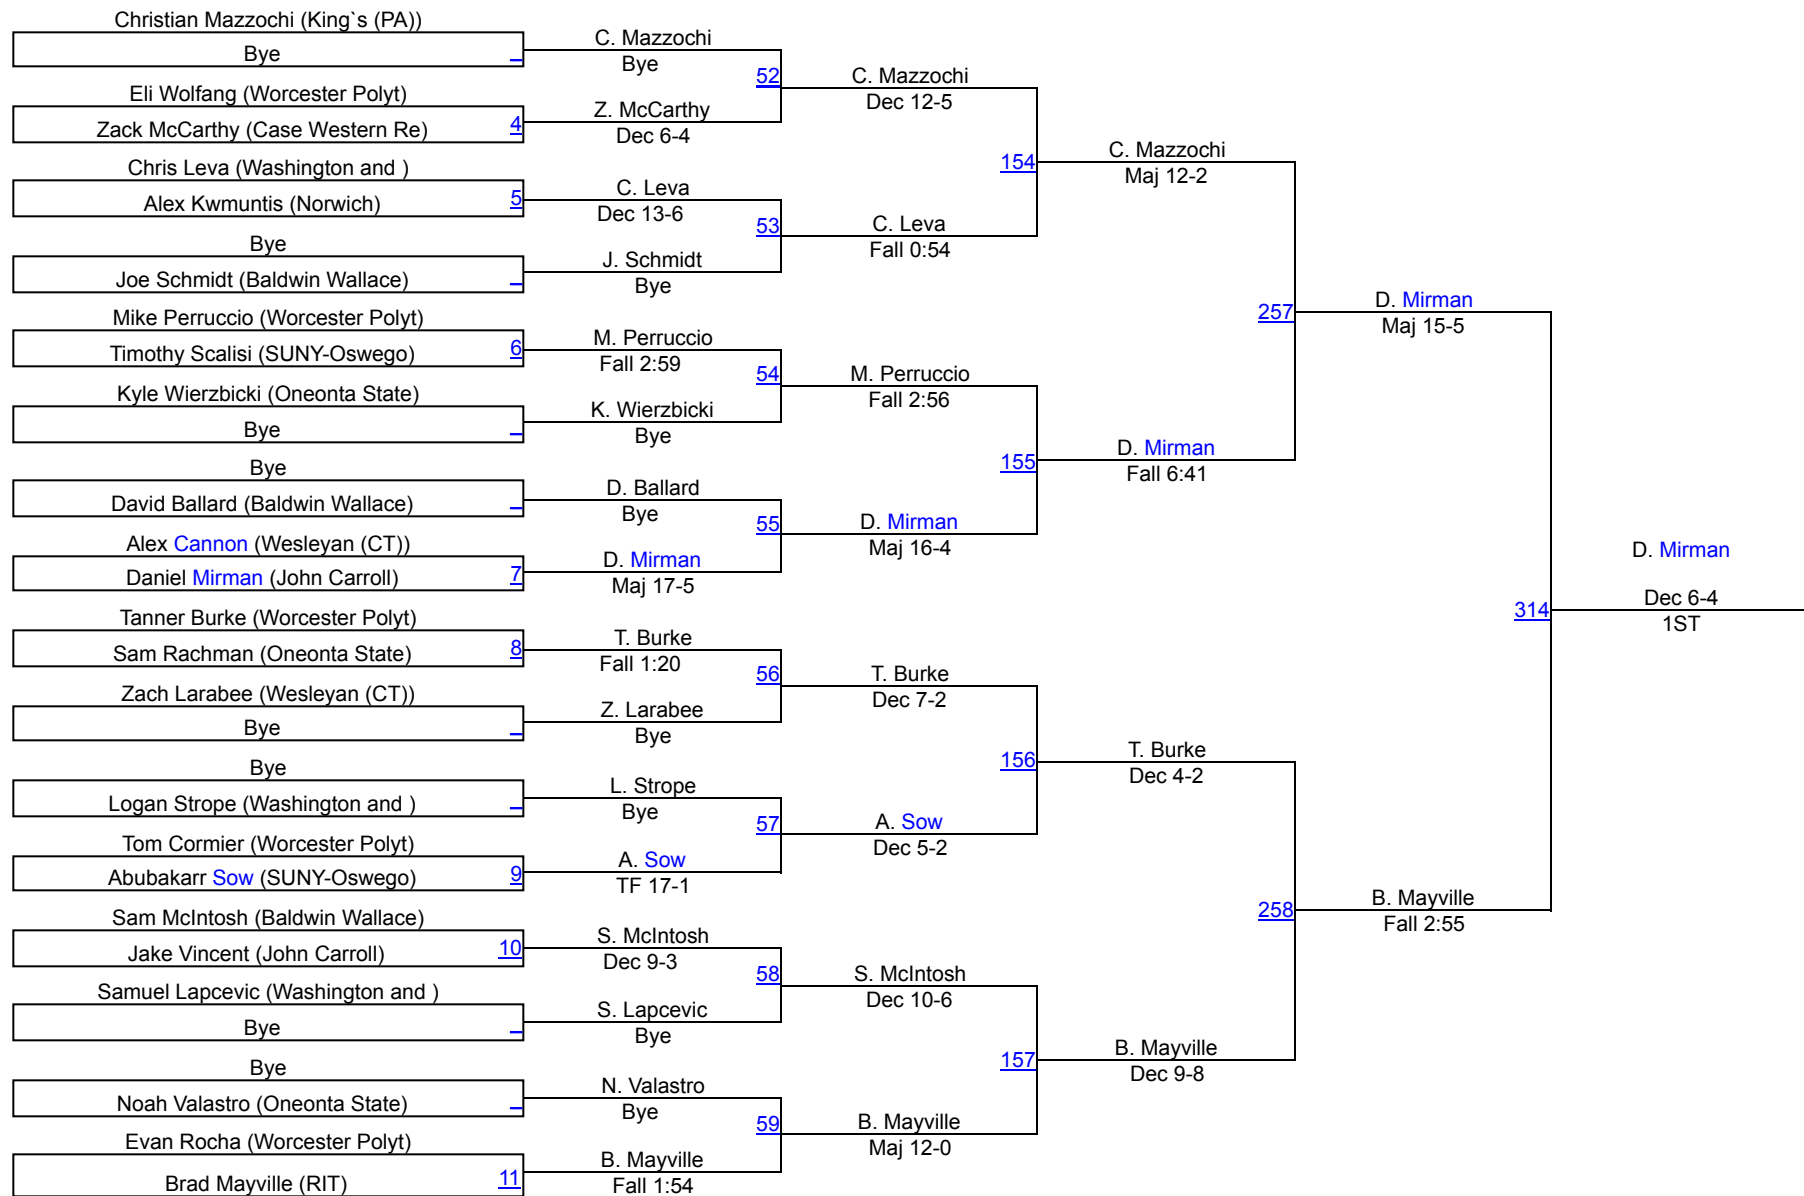

RIT Invitational

2012 RIT 149