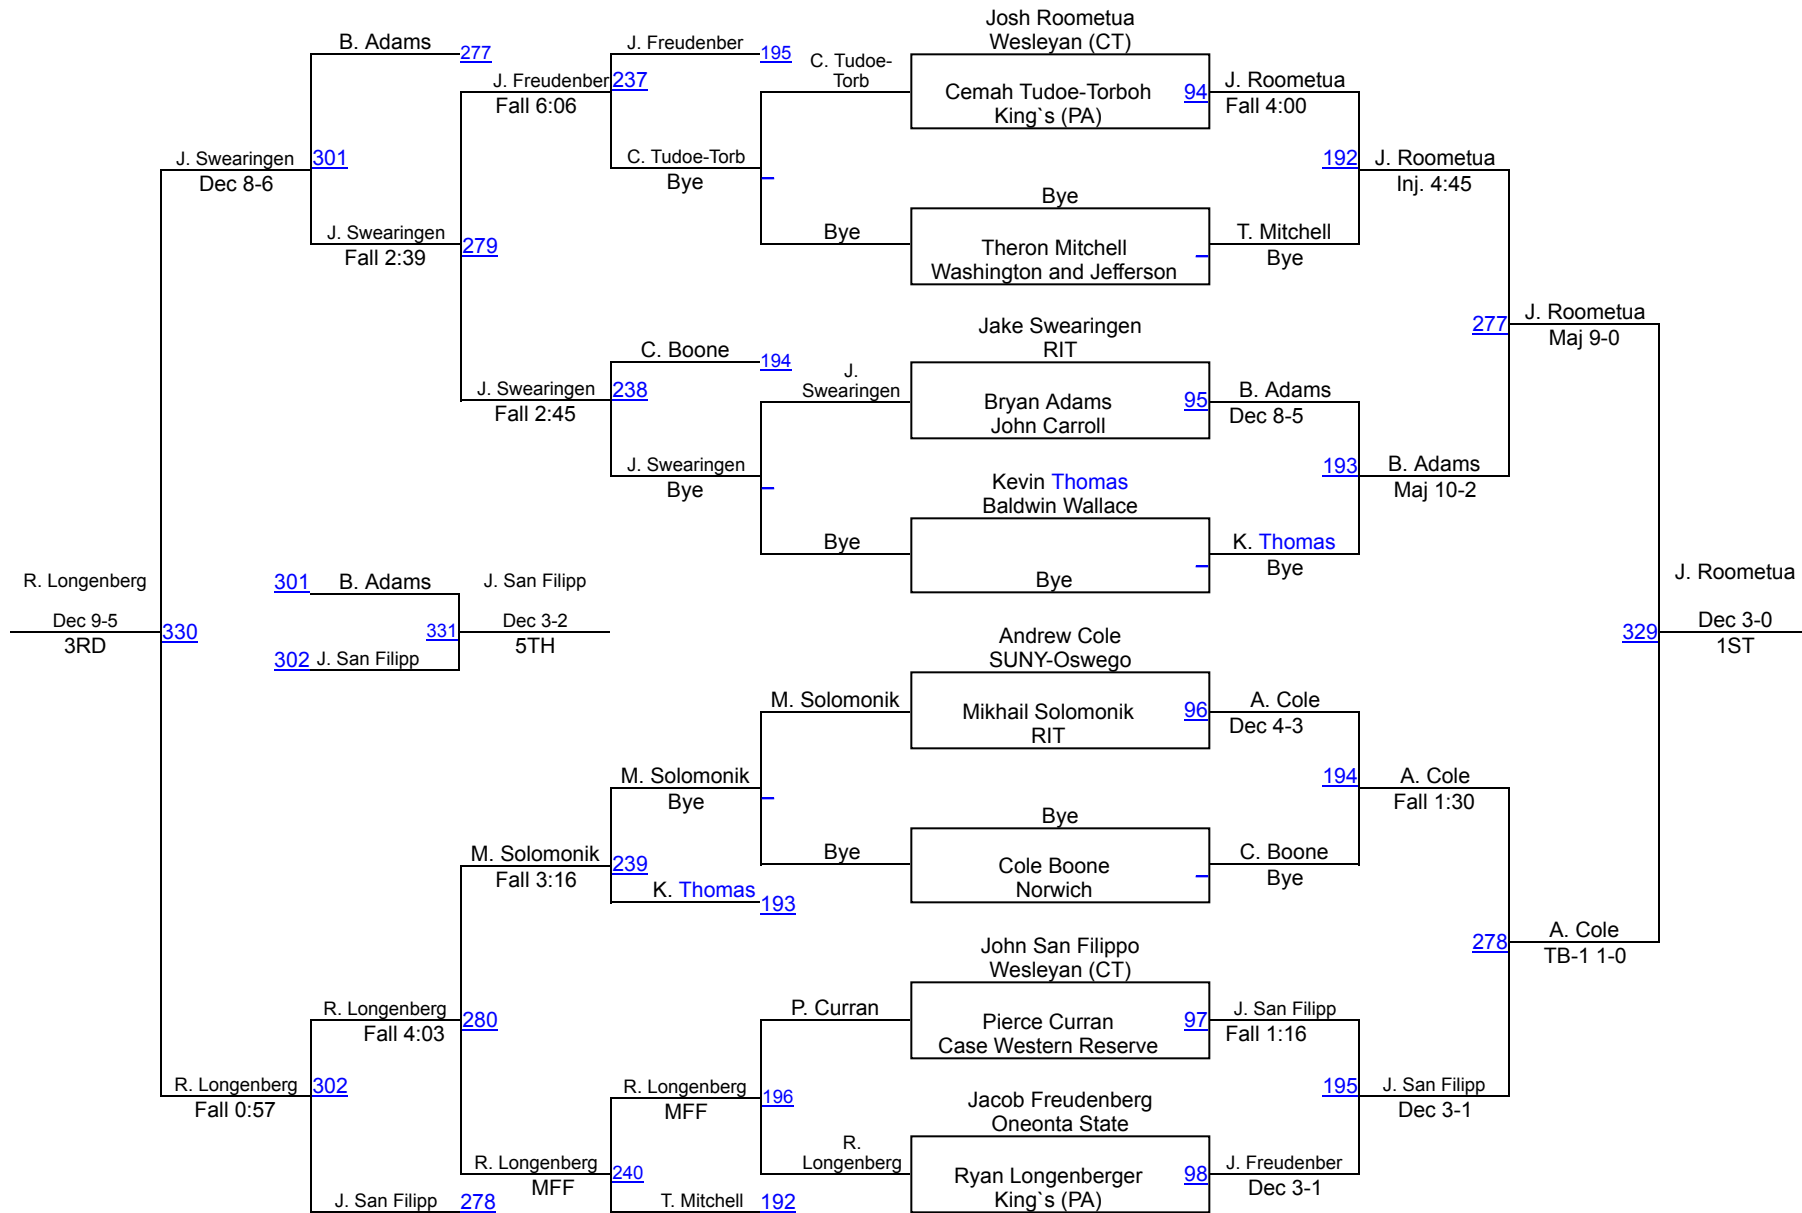

Tony Wallace Memorial Outstanding Wrestler Award:

Nick Scott (Wesleyan)

Jesse Gunter (Baldwin Wallace)

RIT Invitational

2012 RIT 133

2012 RIT 133

RIT Invitational

2012 RIT 141

2012 RIT 141

RIT Invitational

2012 RIT 149

2012 RIT 149

2012 RIT 157

RIT Invitational

2012 RIT 174

2012 RIT 174