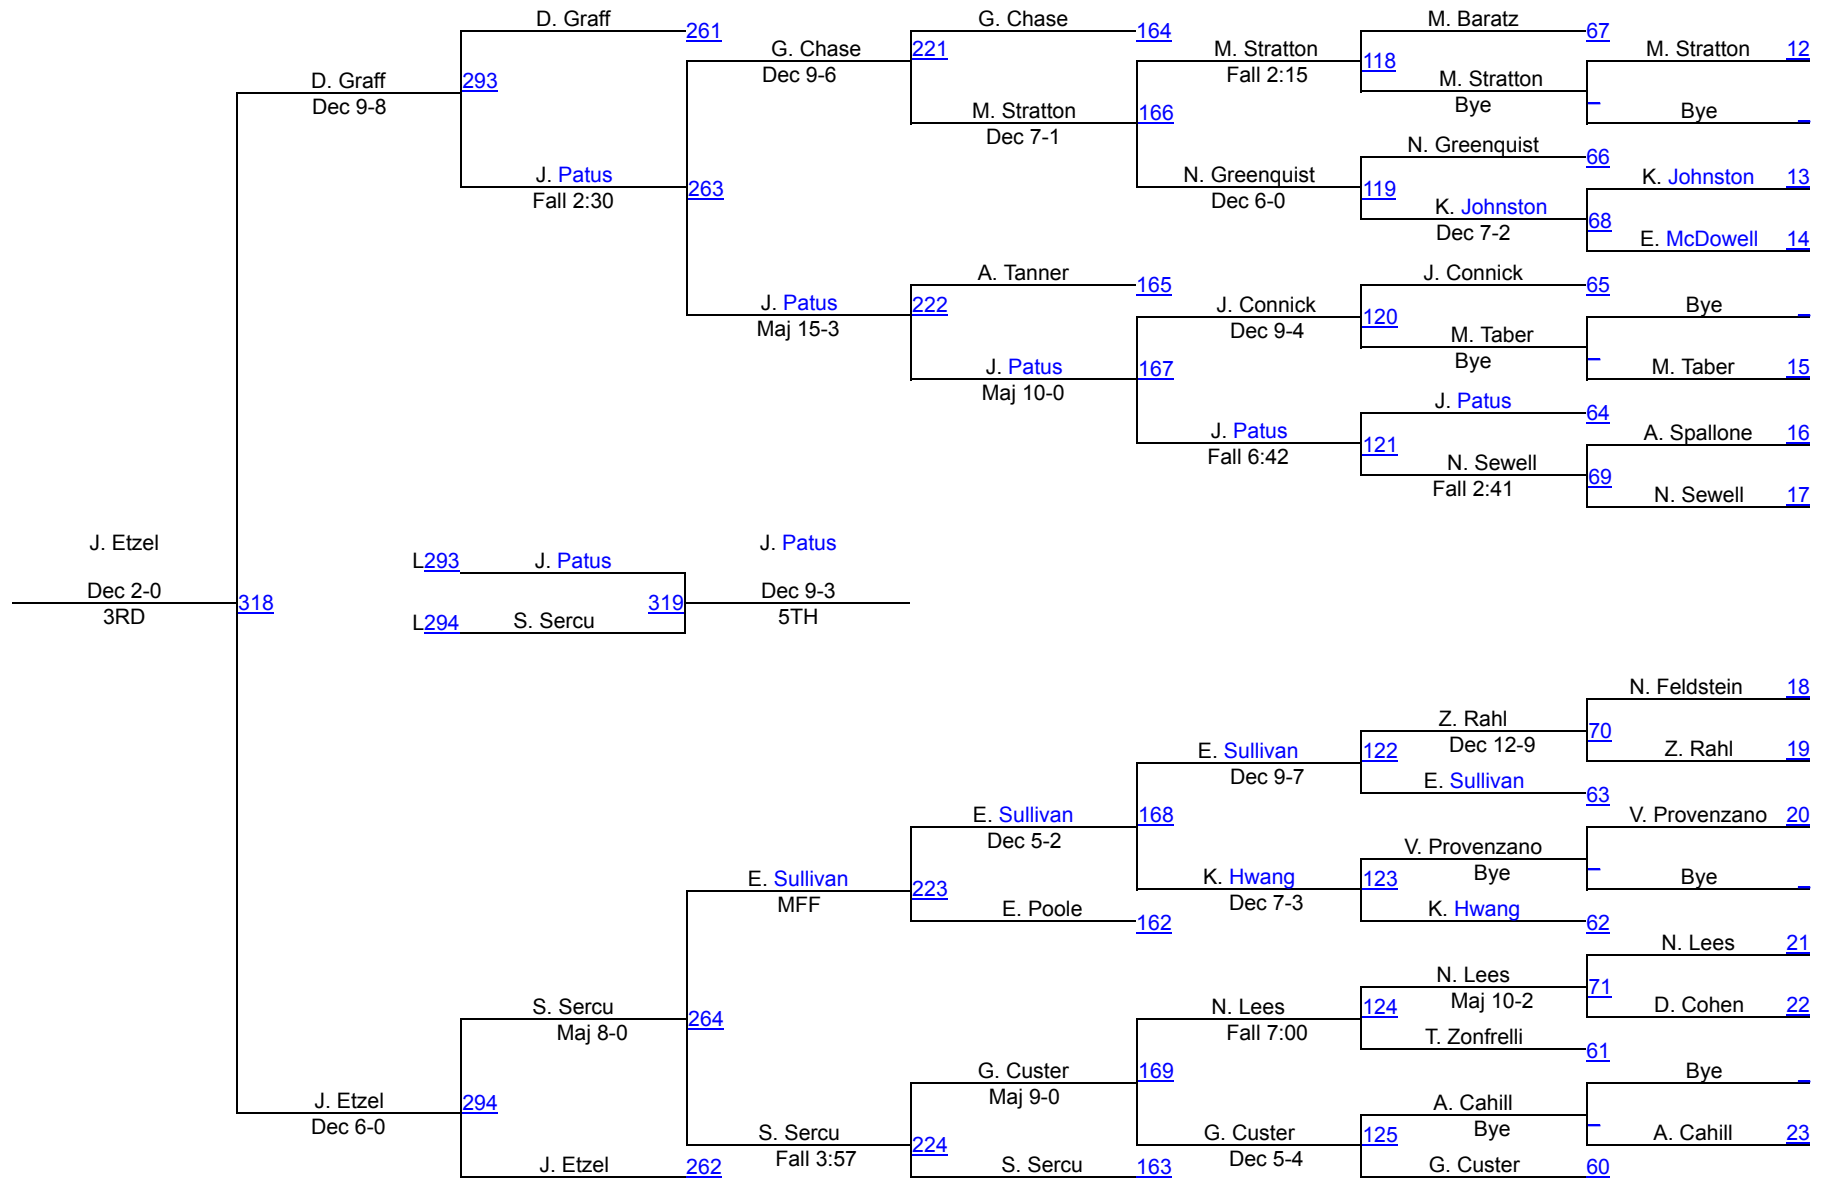

Tony Wallace Memorial Outstanding Wrestler Award:

Nick Scott (Wesleyan)

Jesse Gunter (Baldwin Wallace)

RIT Invitational

2012 RIT 133

2012 RIT 133

RIT Invitational

2012 RIT 141

2012 RIT 141

RIT Invitational

2012 RIT 149

2012 RIT 149

2012 RIT 157

RIT Invitational

2012 RIT 174

2012 RIT 174