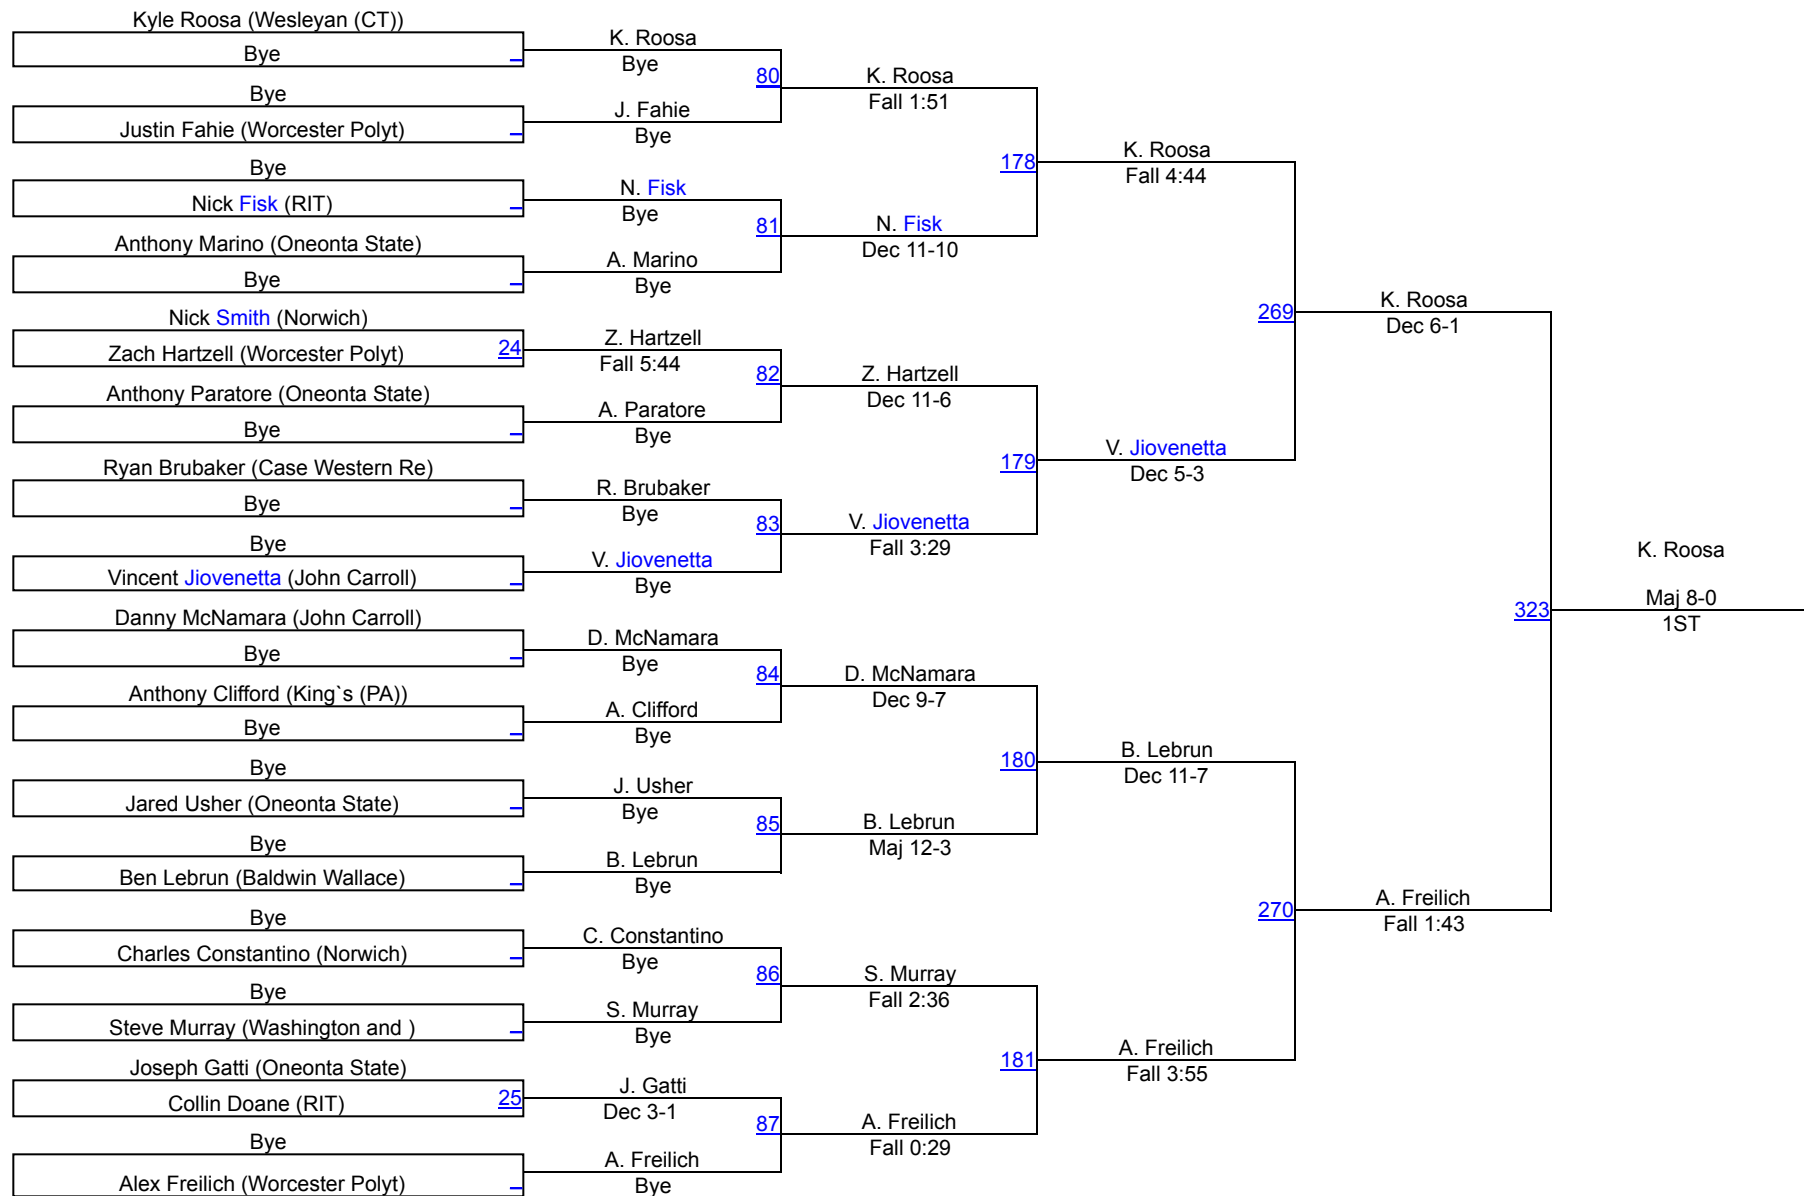

Tony Wallace Memorial Outstanding Wrestler Award:

Nick Scott (Wesleyan)

Jesse Gunter (Baldwin Wallace)

RIT Invitational

2012 RIT 133

2012 RIT 133

RIT Invitational

2012 RIT 141

2012 RIT 141

RIT Invitational

2012 RIT 149

2012 RIT 149

2012 RIT 157

RIT Invitational

2012 RIT 174

2012 RIT 174