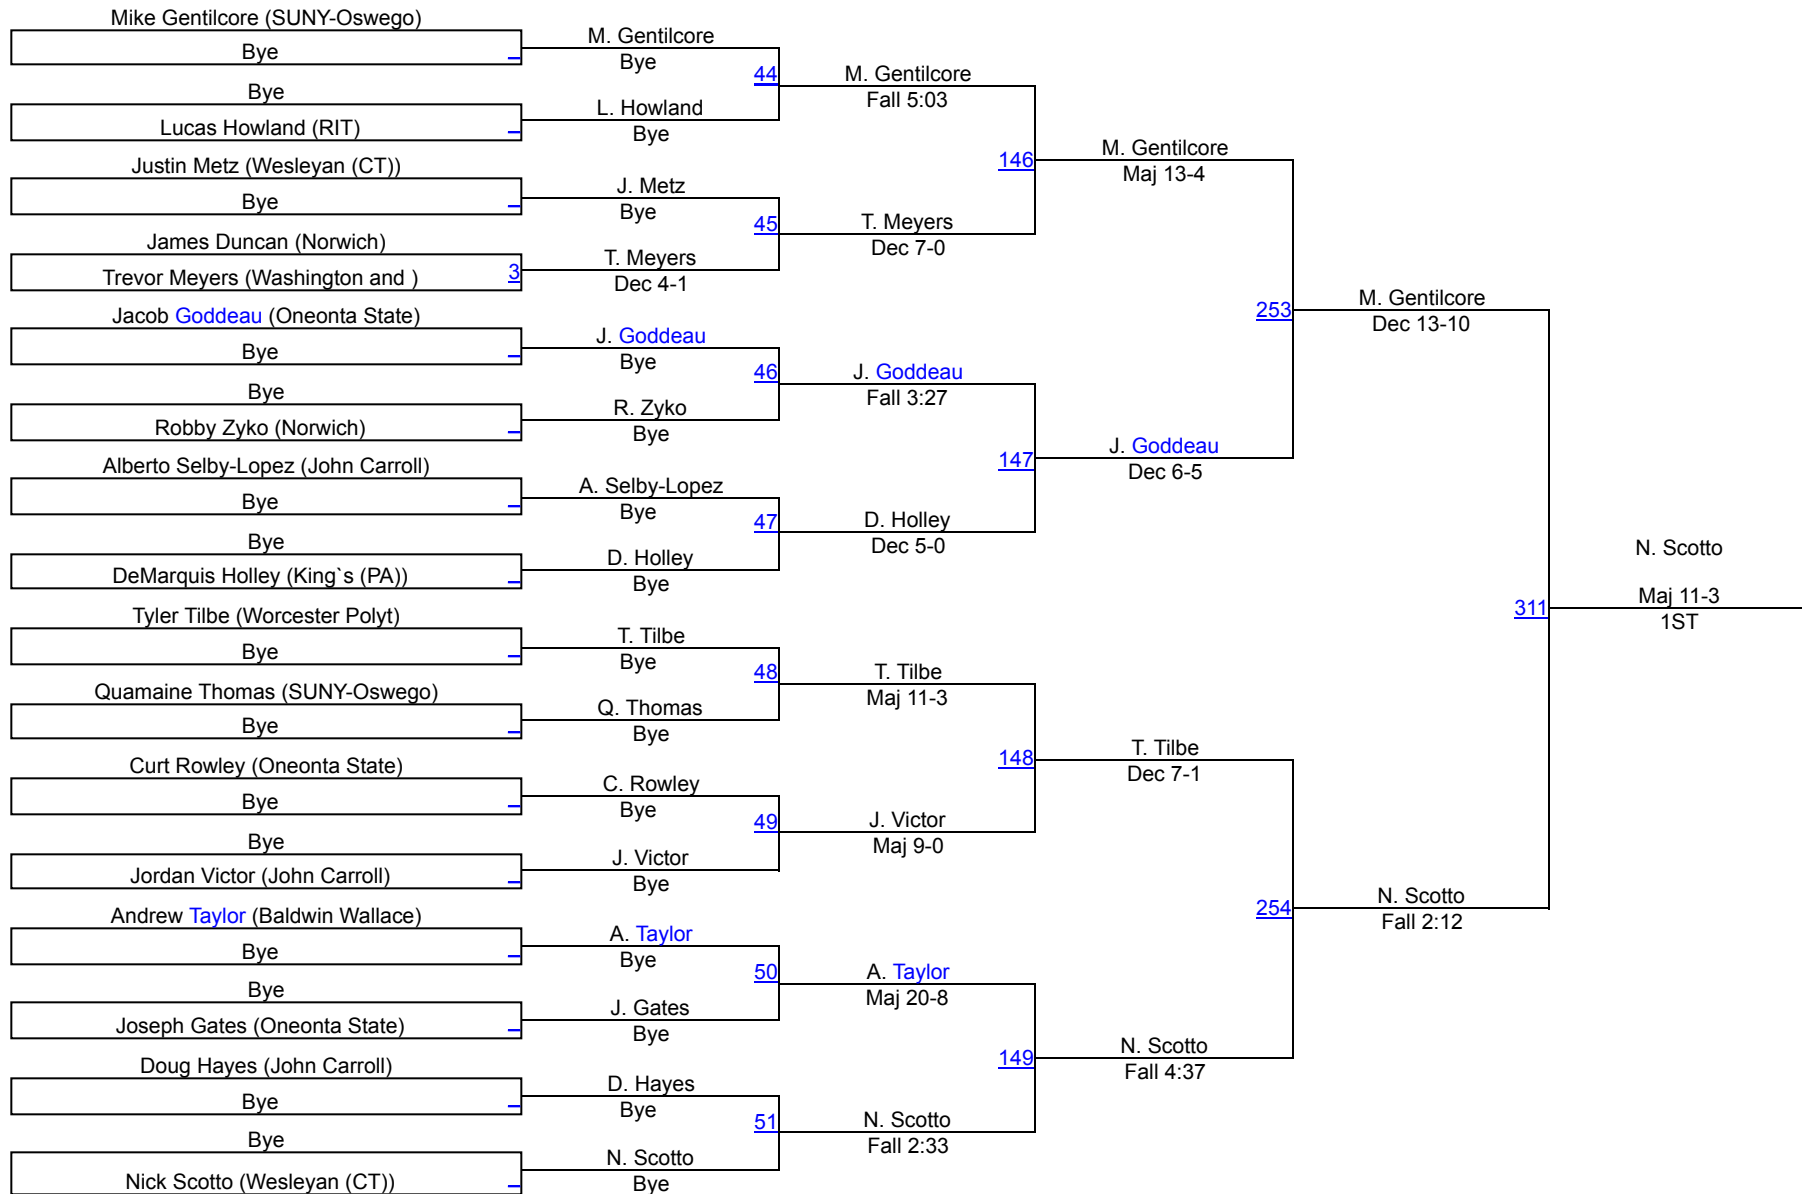

47th Annual RIT Wrestling Invitational

December 1, 2012 @ Rochester Institute of Technology

	Team	Abbr	Score
1	Wesleyan (CT)	Wes	152.0
2	John Carroll	JC	138.0
3	SUNY-Oswego	Osw	122.0
4	Baldwin Wallace	BW	108.0
5	Worcester Polytechnic	WP	102.0
6	Oneonta State	One	98.5
7	RIT	RIT	91.5
8	King`s (PA)	King	77.5
9	Norwich	Nor	69.0
10	Washington and Jefferson	WJ	39.0
11	Case Western Reserve	CWR	20.0

Tony Wallace Memorial Outstanding Wrestler Award:

Nick Scott (Wesleyan)

Jesse Gunter (Baldwin Wallace)

RIT Invitational

2012 RIT 133

2012 RIT 133

RIT Invitational

2012 RIT 141