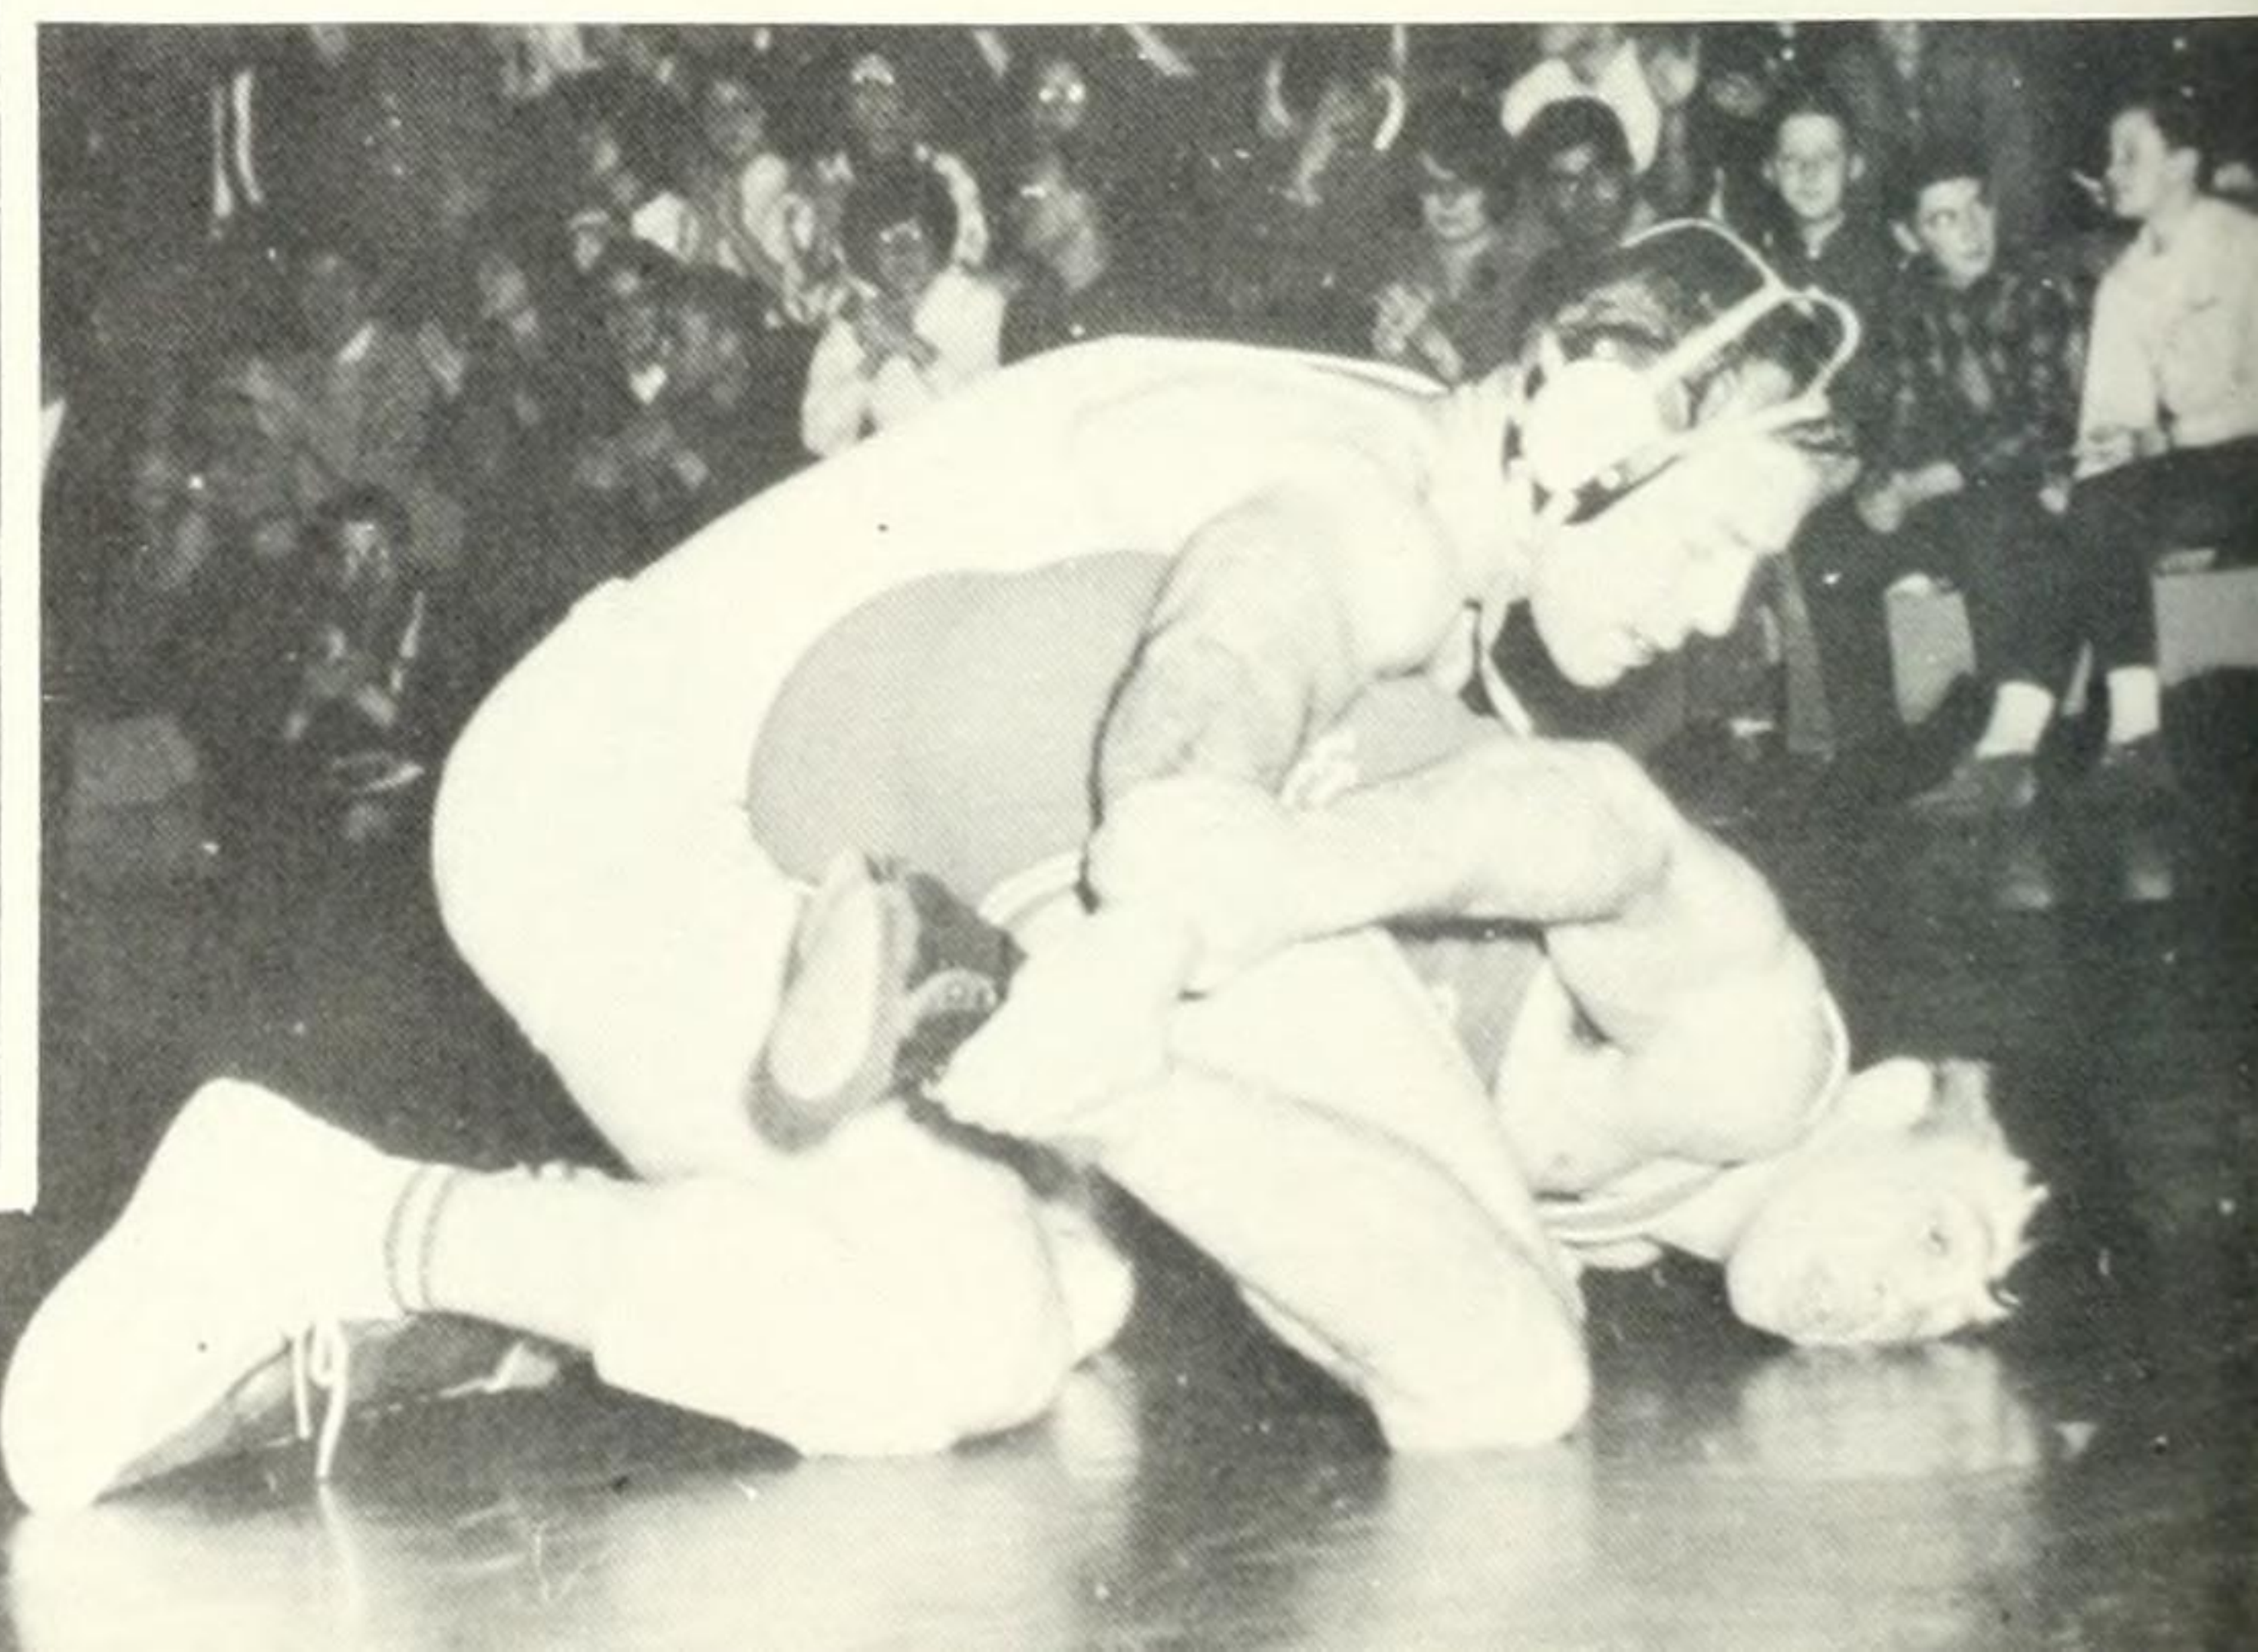

Dick Scorese
147

Dave Stuempfle
177

Lee Virad
Unlimited

Dave Weaver
123

Action Mats

Bill Paule pushes hard for a pin.

Will you please roll over?

But I don't want to play wheelbarrow.

Roy Resavage is really tangled up!

This could be a pin.

Dave makes his man say, "Uncle."

On The At B.S.C.

Almost a take down!

Taylor makes his man work before he beats him.

Let go of my foot.

Roy makes a big pin.

Gerry Fortney pushes hard for a victory.

The business end of the tournament shows at the timing tables.

Bill Paule shows his championship form.

1963

Joel Melitski scores a pin to take a first place in the P.S.C.A.C. Tournament.