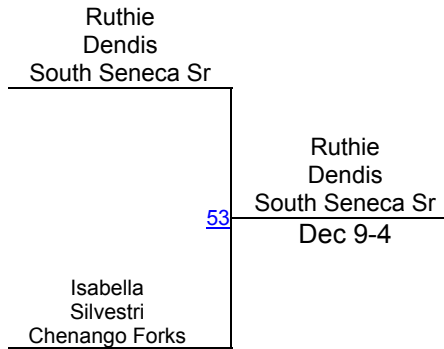

Robert Bradshaw Invitational

Varsity Woman`s 103-114

Round 1

Round 2

Round 3

R. Dendis (South Seneca Sr High Sch)
1ST

I. Silvestri (Chenango Forks HS)
2ND

Robert Bradshaw Invitational