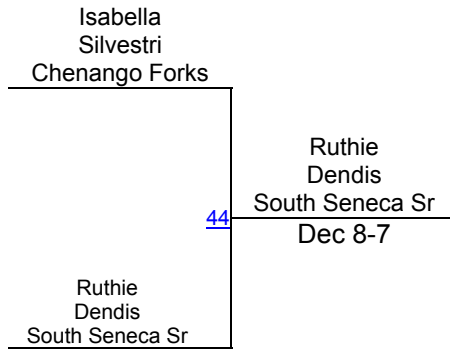

Robert Bradshaw Invitational

Varsity Woman`s 103-114

Round 1

Round 2

Round 3

R. Dendis (South Seneca Sr High Sch)
1ST

I. Silvestri (Chenango Forks HS)
2ND

Robert Bradshaw Invitational