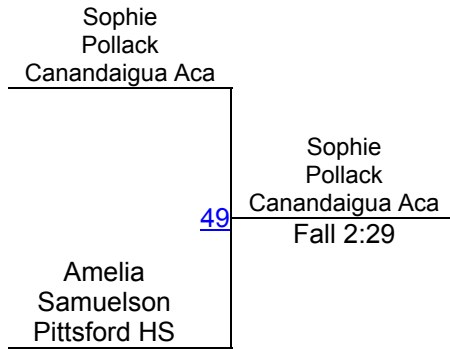

E. Bode (Penfield Sr HS)

1ST

S. Michaud (Fairport Sr HS)

2ND

N. Niraula (Horseheads Sr HS)

3RD

Robert Bradshaw Invitational

Varsity Women`s 144-147

Round 1

Round 2

Round 3

A. Castner (Marcus Whitman-Penn Yan H)

1ST

I. Raes (Midlakes)

2ND

Robert Bradshaw Invitational

Varsity Woman`s 153-170

Round 1

Round 2

Round 3

S. Pollack (Canandaigua Academy)

1ST

A. Samuelson (Pittsford HS)

2ND