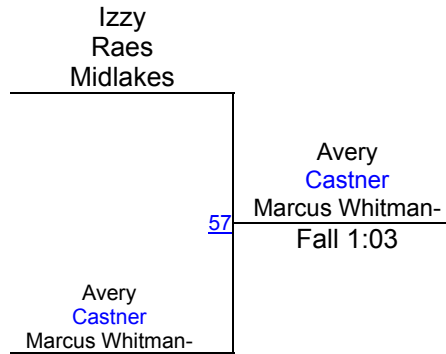

E. Bode (Penfield Sr HS)

1ST

S. Michaud (Fairport Sr HS)

2ND

N. Niraula (Horseheads Sr HS)

3RD

Robert Bradshaw Invitational

Varsity Women`s 144-147

Round 1

Round 2

Round 3

A. Castner (Marcus Whitman-Penn Yan H)

1ST

I. Raes (Midlakes)

2ND

Robert Bradshaw Invitational