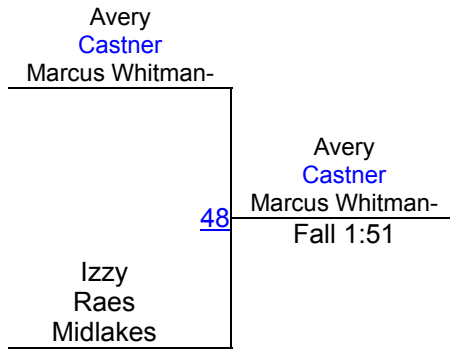

E. Bode (Penfield Sr HS)

1ST

S. Michaud (Fairport Sr HS)

2ND

N. Niraula (Horseheads Sr HS)

3RD

Robert Bradshaw Invitational

Varsity Women`s 144-147

Round 1

Round 2

Round 3

A. Castner (Marcus Whitman-Penn Yan H)

1ST

I. Raes (Midlakes)

2ND

Robert Bradshaw Invitational