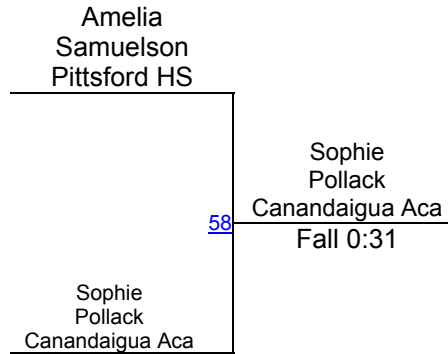

E. Bode (Penfield Sr HS)

1ST

S. Michaud (Fairport Sr HS)

2ND

N. Niraula (Horseheads Sr HS)

3RD

Robert Bradshaw Invitational

Varsity Women`s 144-147

Round 1

Round 2

Round 3

A. Castner (Marcus Whitman-Penn Yan H)

1ST

I. Raes (Midlakes)

2ND

Robert Bradshaw Invitational

Varsity Woman`s 153-170

Round 1

Round 2

Round 3

S. Pollack (Canandaigua Academy)

1ST

A. Samuelson (Pittsford HS)

2ND