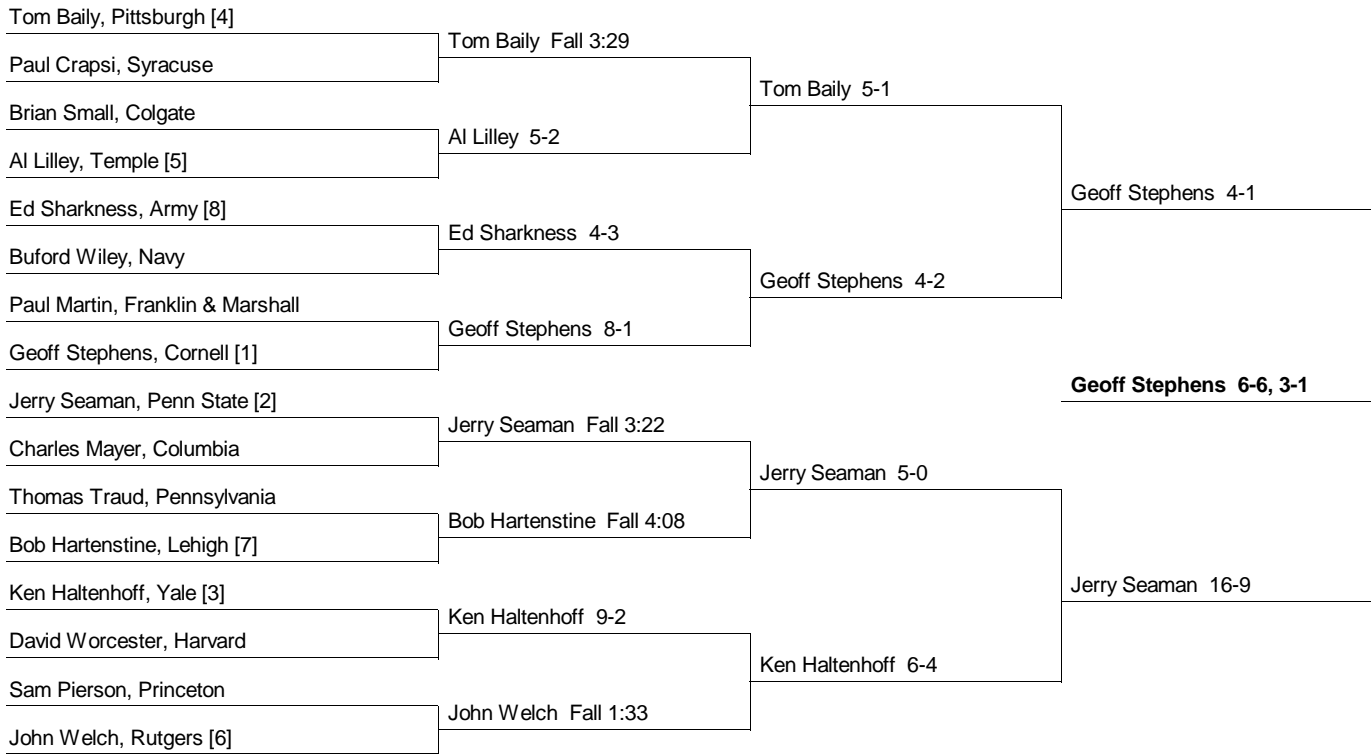

1965 EIWA Championship
3/12/1965 and 3/13/1965 at Cornell

157 Weight Class

Consolation Bracket