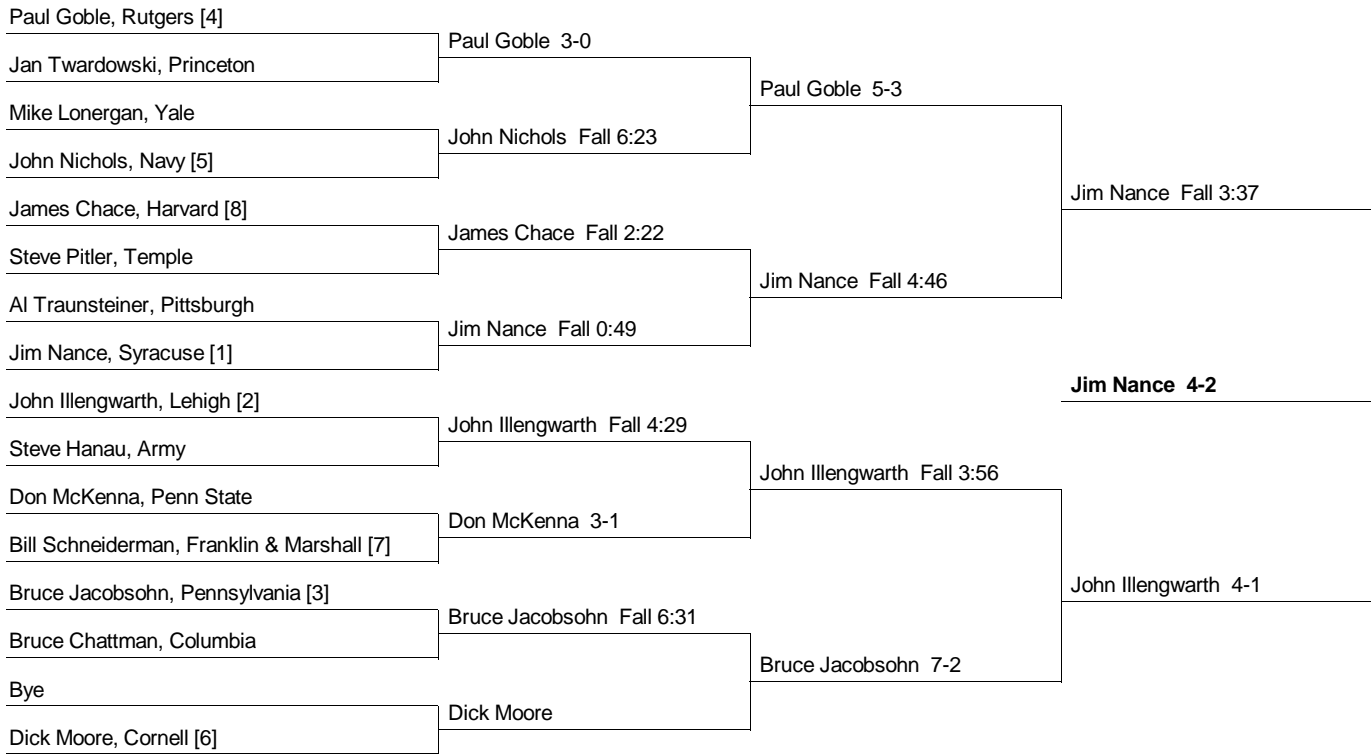

Champions and Place Winners Wrestler's seed in brackets, [US] indicates unseeded.

123	1st: Mike Caruso [2] - Lehigh (10-4) 3rd: Terry Haise [3] - Syracuse (2-2, 1-1 RD)	2nd: Jay Windfelder [1] - Penn State 4th: Rich Sofman [5] - Pennsylvania
130	1st: Bob Steenlage [3] - Army (5-4) 3rd: Joe Peritore [2] - Lehigh (WBF 3:33)	2nd: Mike Johnson [1] - Pittsburgh 4th: Steve Erber [4] - Penn State
137	1st: Bill Stuart [1] - Lehigh (4-2) 3rd: Jim Murrin [3] - Syracuse (2-2, 1-1 RD)	2nd: Wayne Hicks [2] - Navy 4th: Don New [5] - Cornell
147	1st: Dino Boni [2] - Pittsburgh (6-4) 3rd: Ed Franquemont [5] - Harvard (7-0)	2nd: Mark Scureman [1] - Army 4th: Chuck Geddes [US] - Franklin & Marshall
157	1st: Geoff Stephens [1] - Cornell (6-6, 3-1) 3rd: Ed Sharkness [8] - Army (5-1)	2nd: Jerry Seaman [2] - Penn State 4th: Bob Hartenstine [7] - Lehigh
167	1st: Marty Strayer [1] - Penn State (5-2) 3rd: Dave Palmer [6] - Navy (2-1)	2nd: Lew Roberts [3] - Syracuse 4th: Fran Ferraro [5] - Cornell
177	1st: Gerry Franzen [1] - Navy (WBF 4:24) 3rd: Lee Hall [2] - Pittsburgh (2-0)	2nd: Tom Schlendorf [3] - Syracuse 4th: Ron Geiser [4] - Rutgers
191	1st: Gerry Everling [4] - Syracuse (4-2) 3rd: Guido Carloni [2] - Navy (1-1, 1-0)	2nd: Tom Abraham [3] - Army 4th: Ellery Seitz [8] - Penn State
UNL	1st: Jim Nance [1] - Syracuse (4-2) 3rd: Bruce Jacobsohn [3] - Pennsylvania (3-1)	2nd: John Illengwarth [2] - Lehigh 4th: Paul Goble [4] - Rutgers

1965 EIWA Championship
3/12/1965 and 3/13/1965 at Cornell

191 Weight Class

Consolation Bracket

**1965 EIWA Championship
3/12/1965 and 3/13/1965 at Cornell**

UNL Weight Class

Consolation Bracket