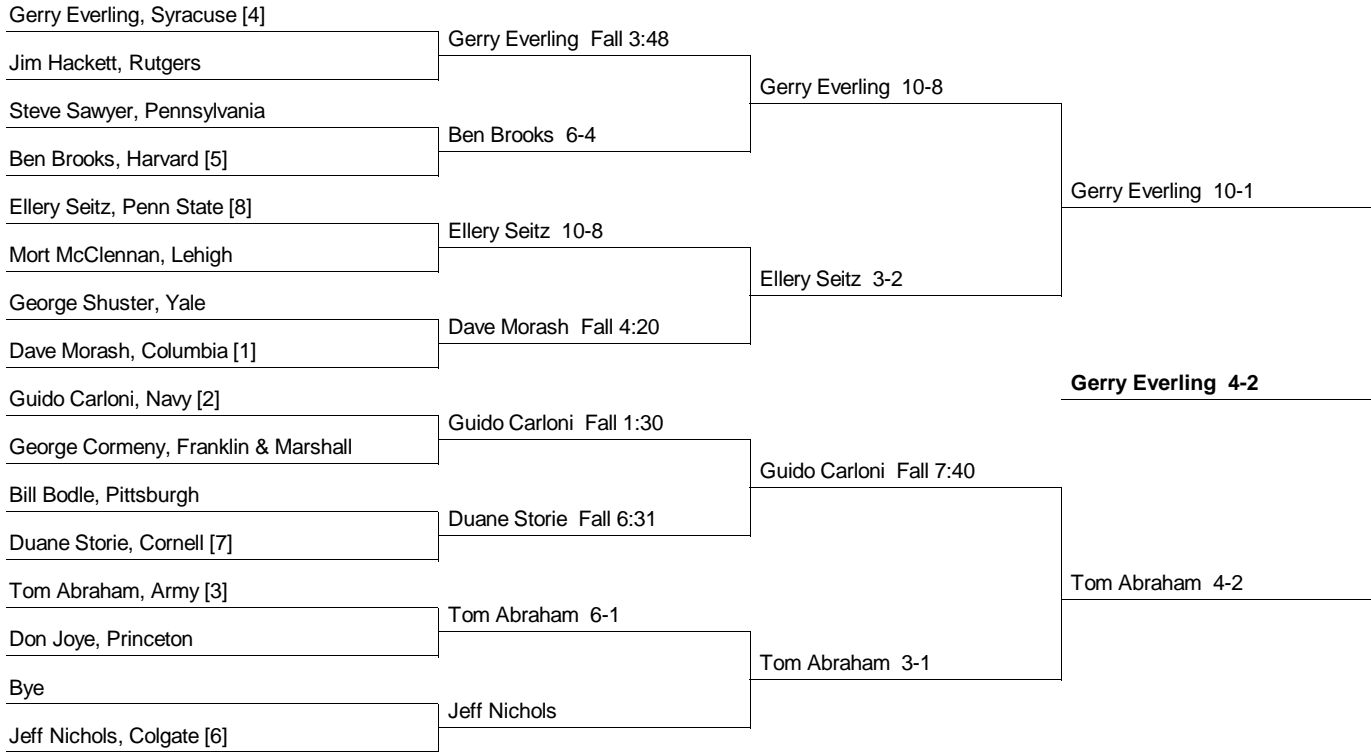

1965 EIWA Championship
3/12/1965 and 3/13/1965 at Cornell

191 Weight Class

Consolation Bracket