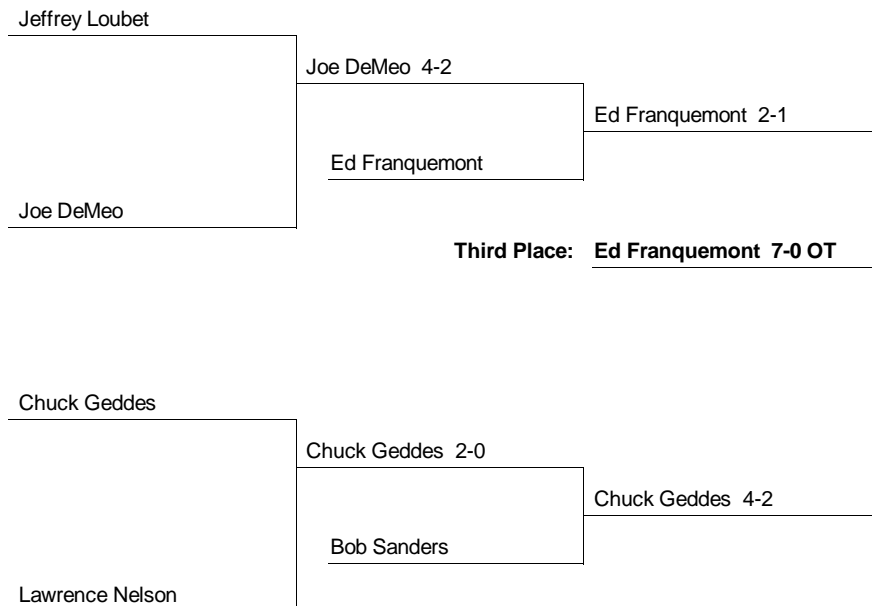

137 Weight Class

Consolation Bracket

**1965 EIWA Championship
3/12/1965 and 3/13/1965 at Cornell**

147 Weight Class

Consolation Bracket

1965 EIWA Championship
3/12/1965 and 3/13/1965 at Cornell

157 Weight Class