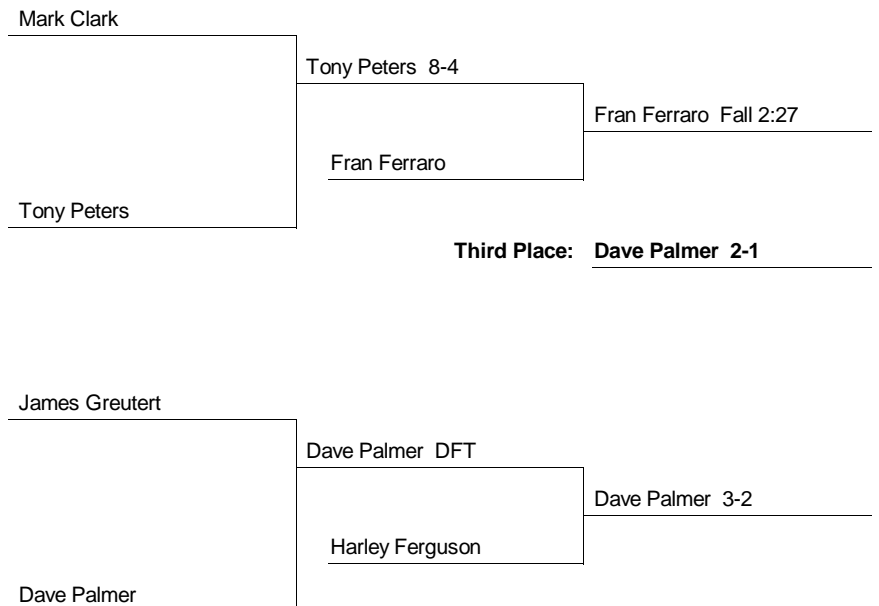

Consolation Bracket

**1965 EIWA Championship
3/12/1965 and 3/13/1965 at Cornell**

167 Weight Class

Consolation Bracket

**1965 EIWA Championship
3/12/1965 and 3/13/1965 at Cornell**

177 Weight Class

Consolation Bracket