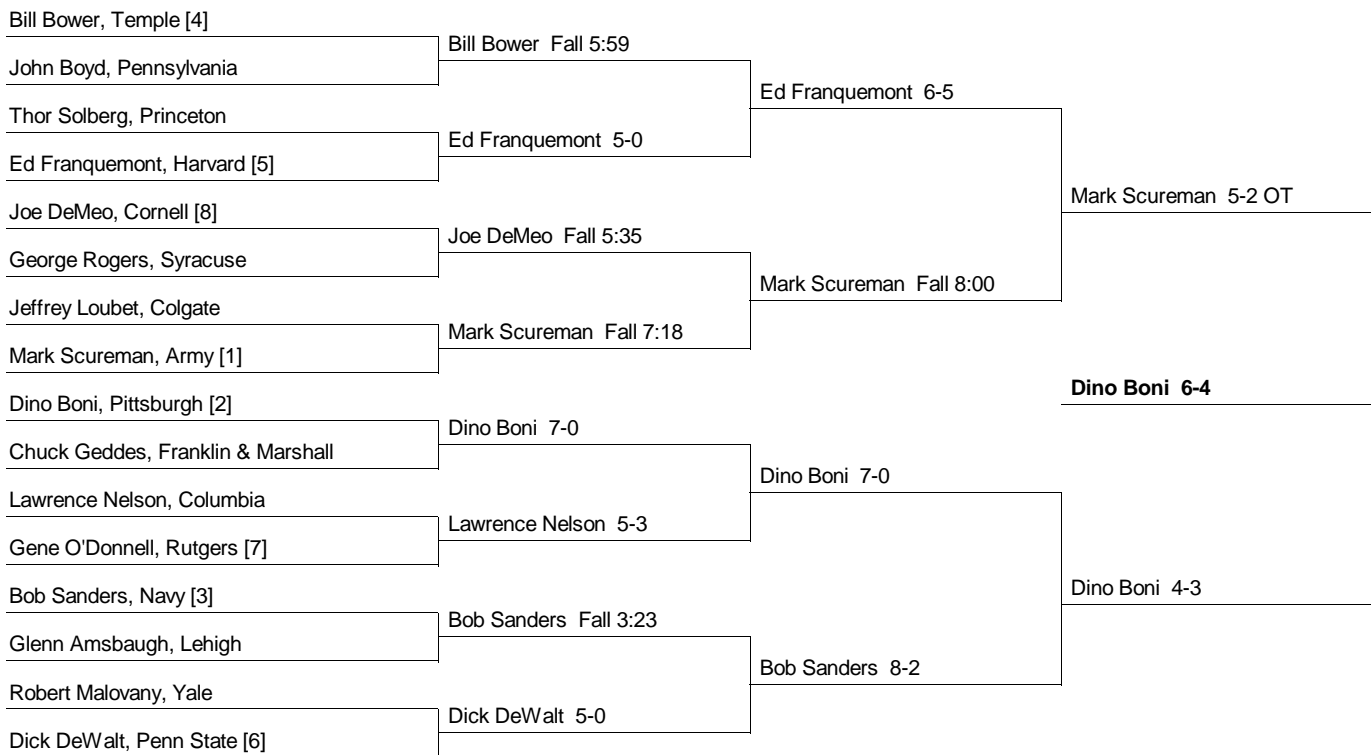

**1965 EIWA Championship
3/12/1965 and 3/13/1965 at Cornell**

147 Weight Class

Consolation Bracket