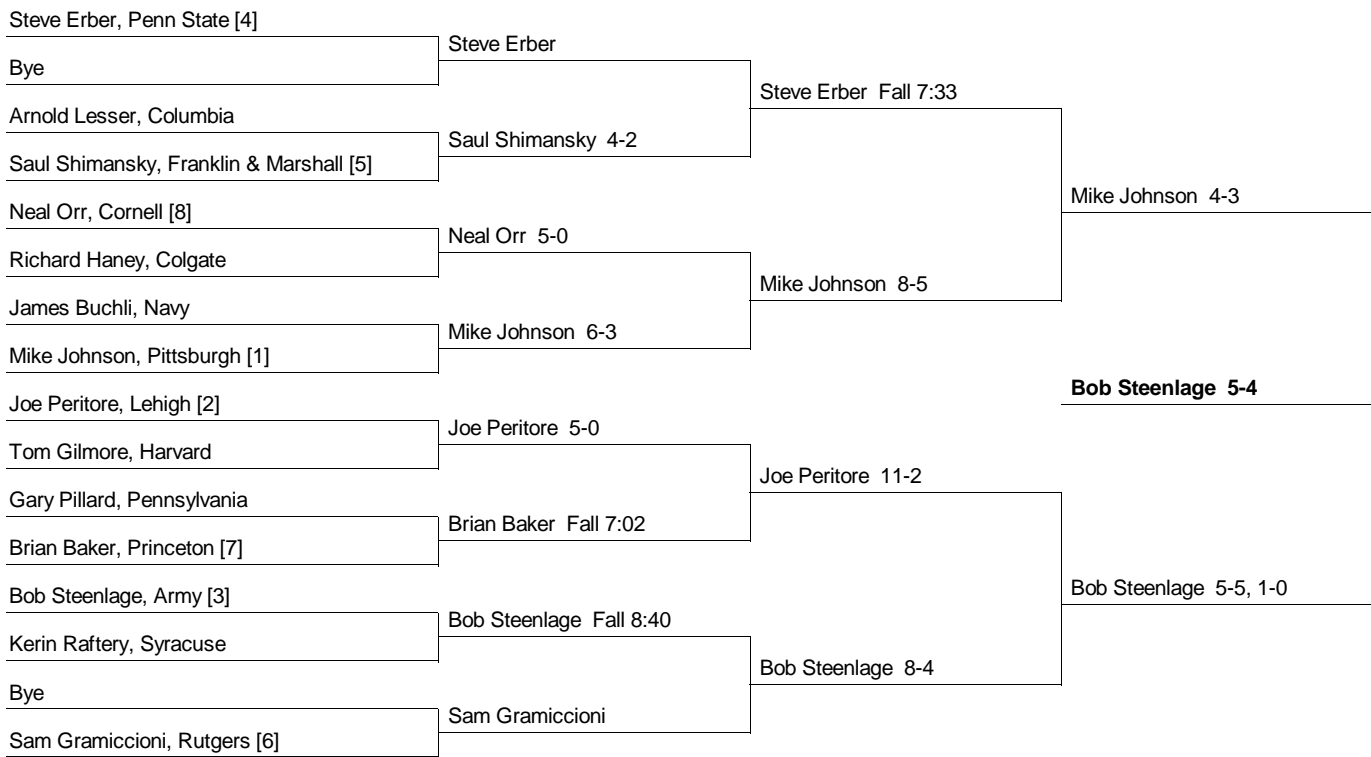

**1965 EIWA Championship
3/12/1965 and 3/13/1965 at Cornell**

130 Weight Class

Consolation Bracket