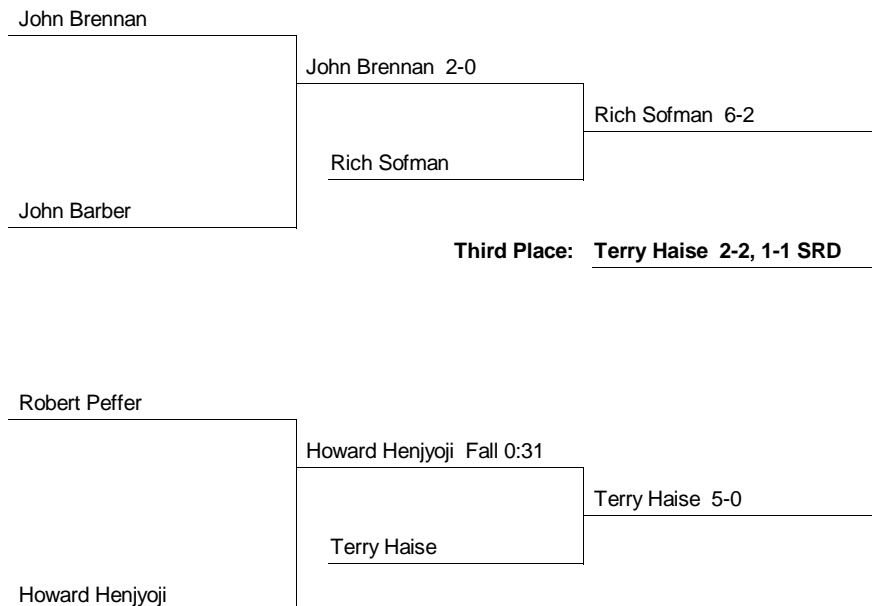

**1965 EIWA Championship
3/12/1965 and 3/13/1965 at Cornell**

123 Weight Class

Consolation Bracket