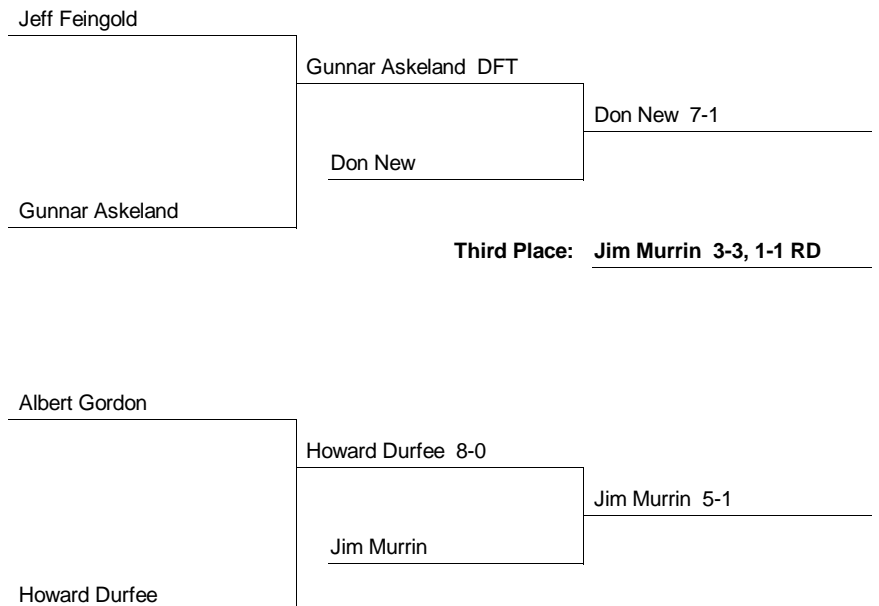

1965 EIWA Championship
3/12/1965 and 3/13/1965 at Cornell

137 Weight Class

Consolation Bracket