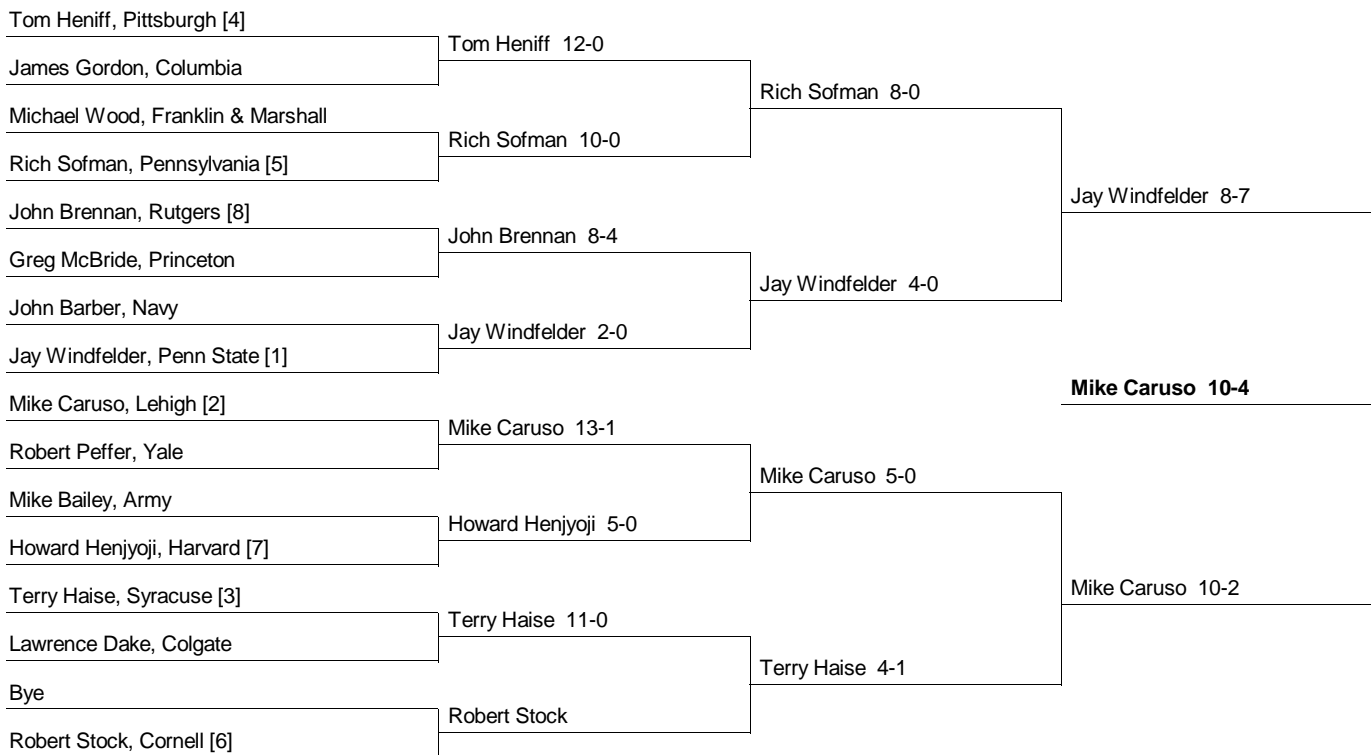

**1965 EIWA Championship
3/12/1965 and 3/13/1965 at Cornell**

123 Weight Class

Consolation Bracket