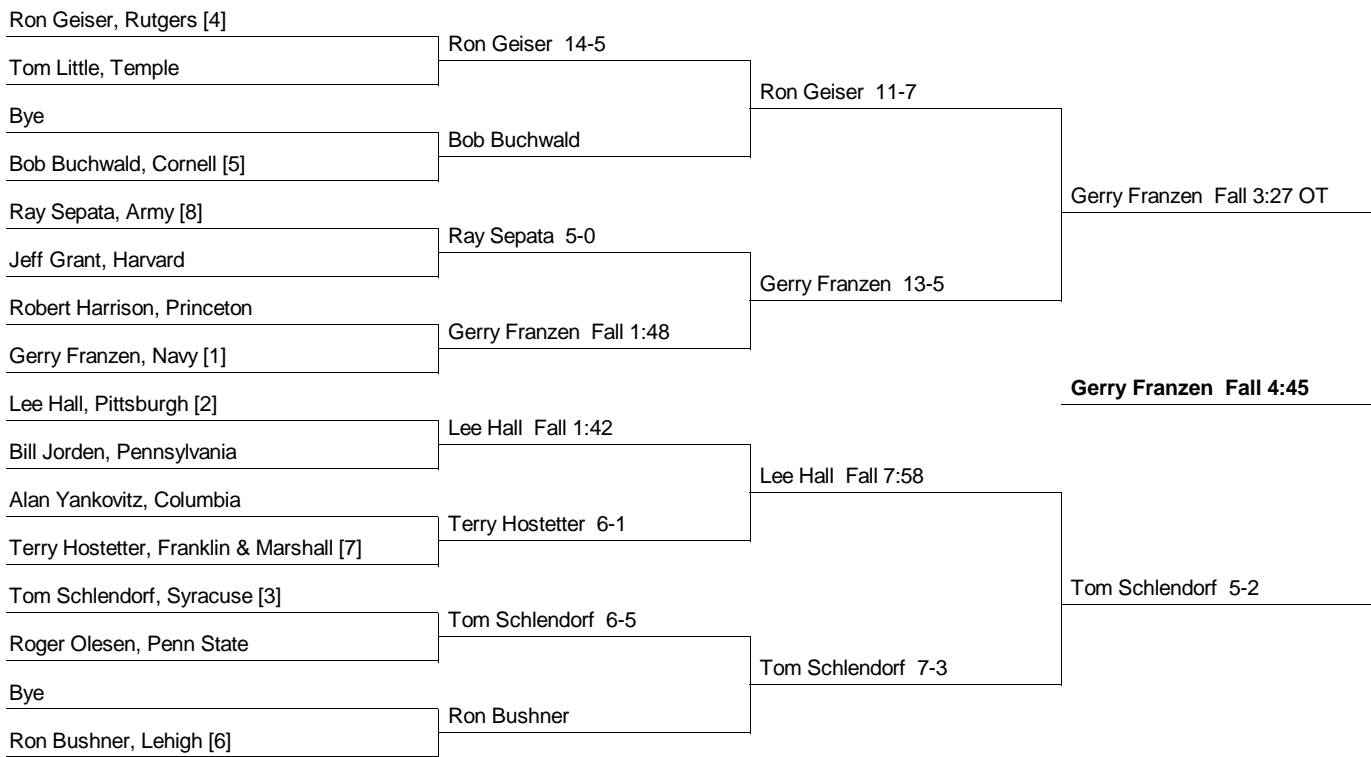

Consolation Bracket

**1965 EIWA Championship
3/12/1965 and 3/13/1965 at Cornell**

167 Weight Class

Consolation Bracket

**1965 EIWA Championship
3/12/1965 and 3/13/1965 at Cornell**

177 Weight Class

Consolation Bracket