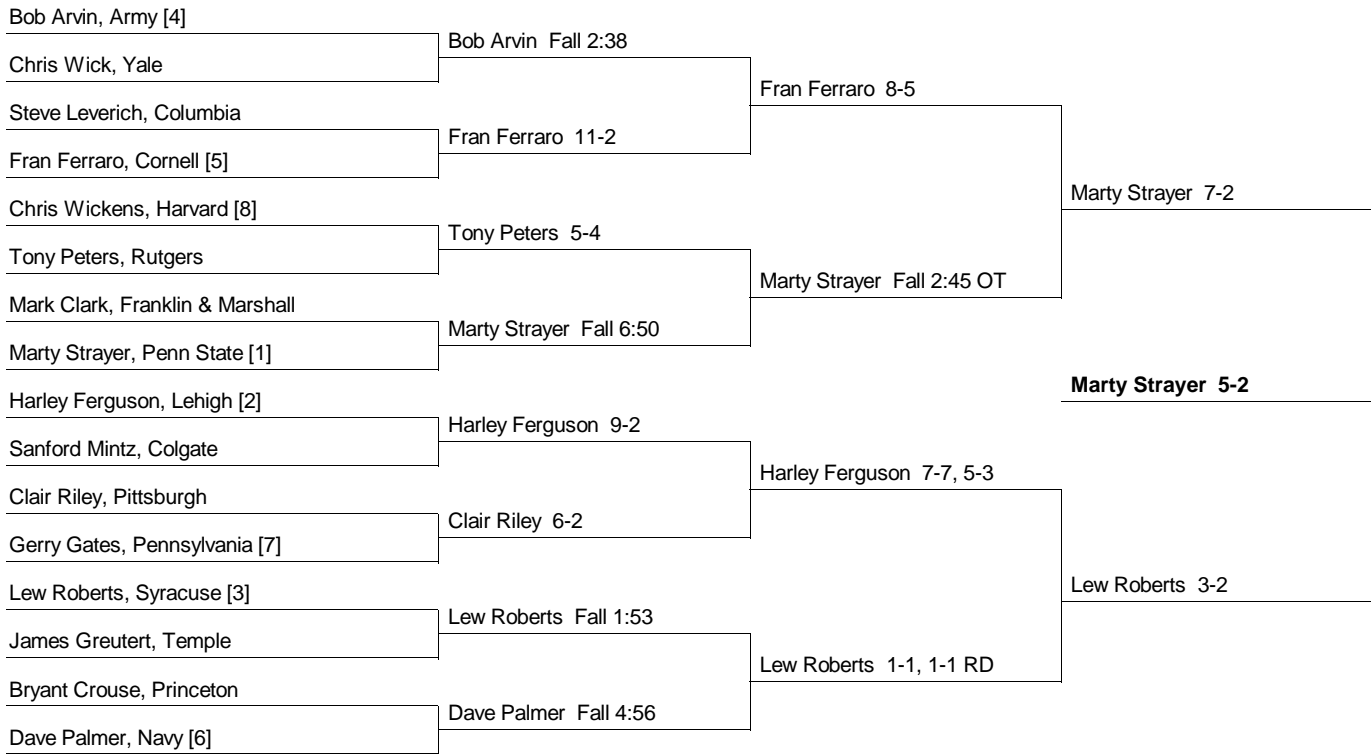

**1965 EIWA Championship
3/12/1965 and 3/13/1965 at Cornell**

167 Weight Class

Consolation Bracket