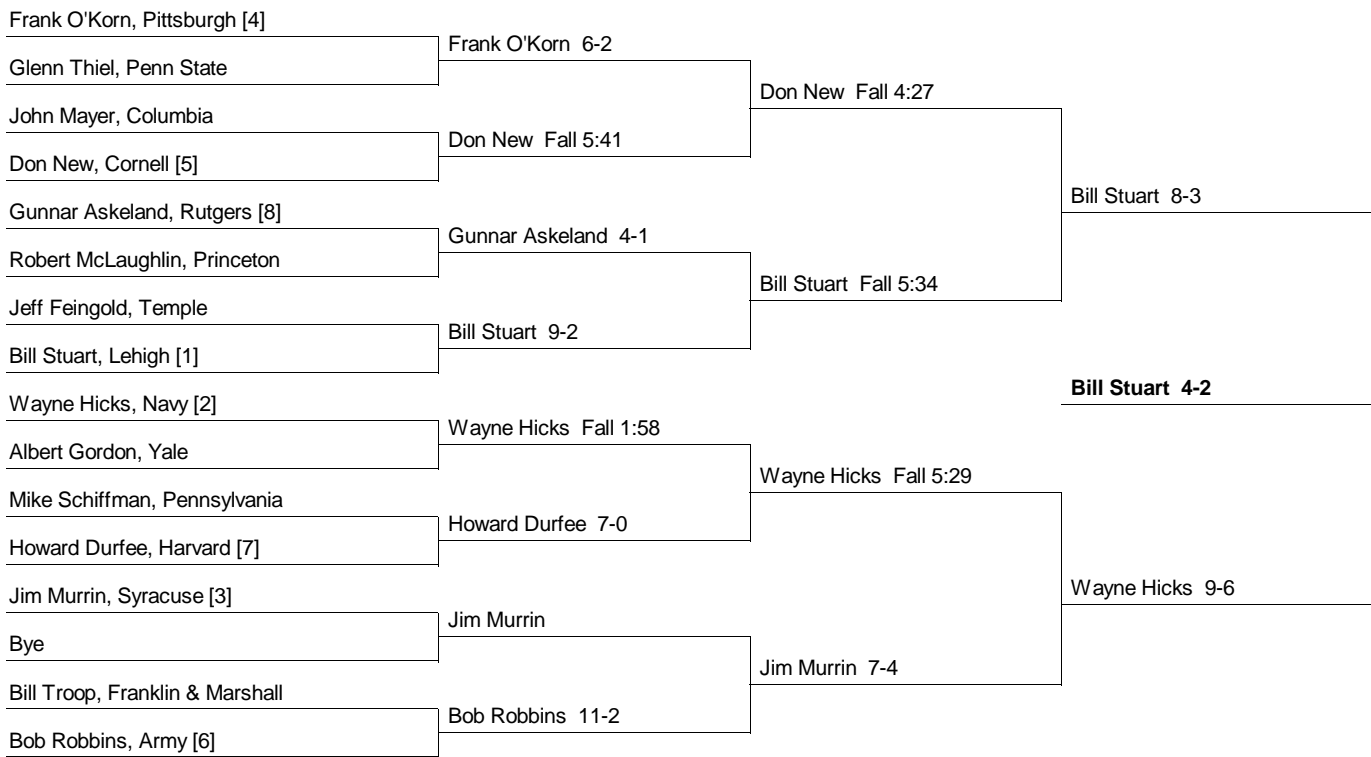

1965 EIWA Championship
3/12/1965 and 3/13/1965 at Cornell

137 Weight Class

Consolation Bracket