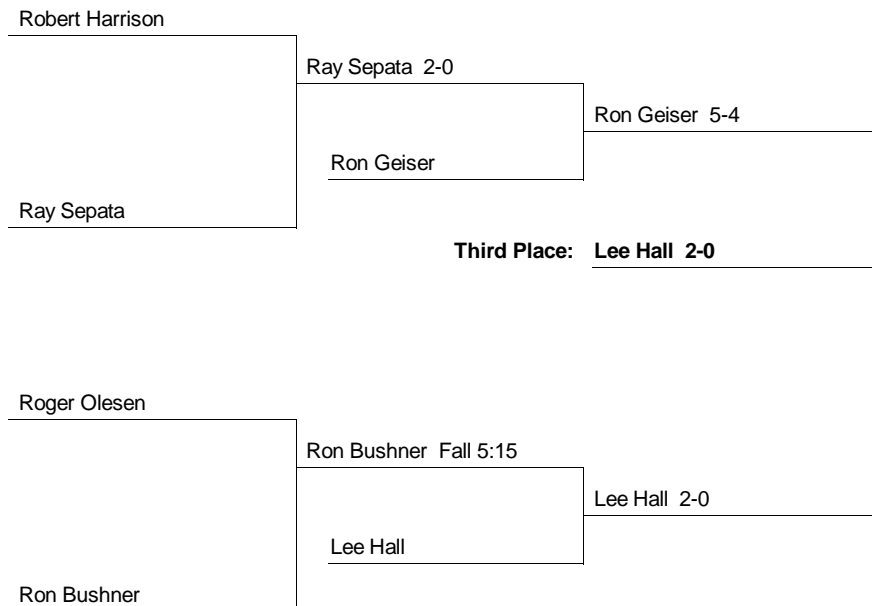

Consolation Bracket

**1965 EIWA Championship
3/12/1965 and 3/13/1965 at Cornell**

167 Weight Class

Consolation Bracket

**1965 EIWA Championship
3/12/1965 and 3/13/1965 at Cornell**

177 Weight Class

Consolation Bracket