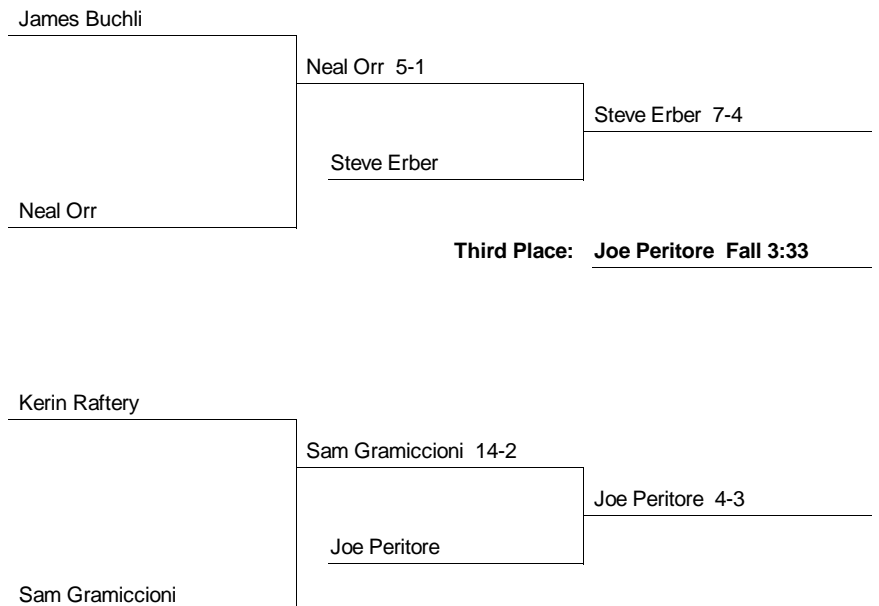

**1965 EIWA Championship
3/12/1965 and 3/13/1965 at Cornell**

130 Weight Class

Consolation Bracket