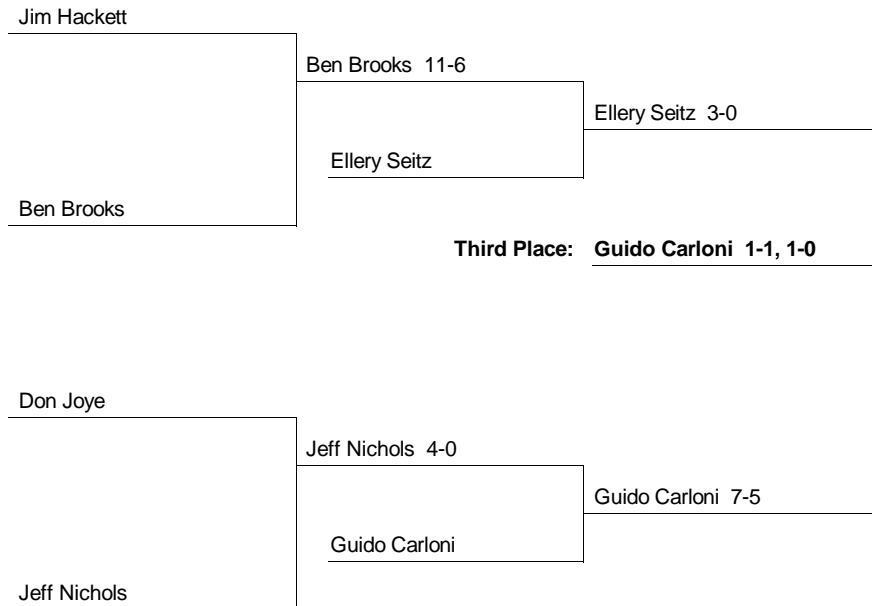

1965 EIWA Championship
3/12/1965 and 3/13/1965 at Cornell

191 Weight Class

Consolation Bracket