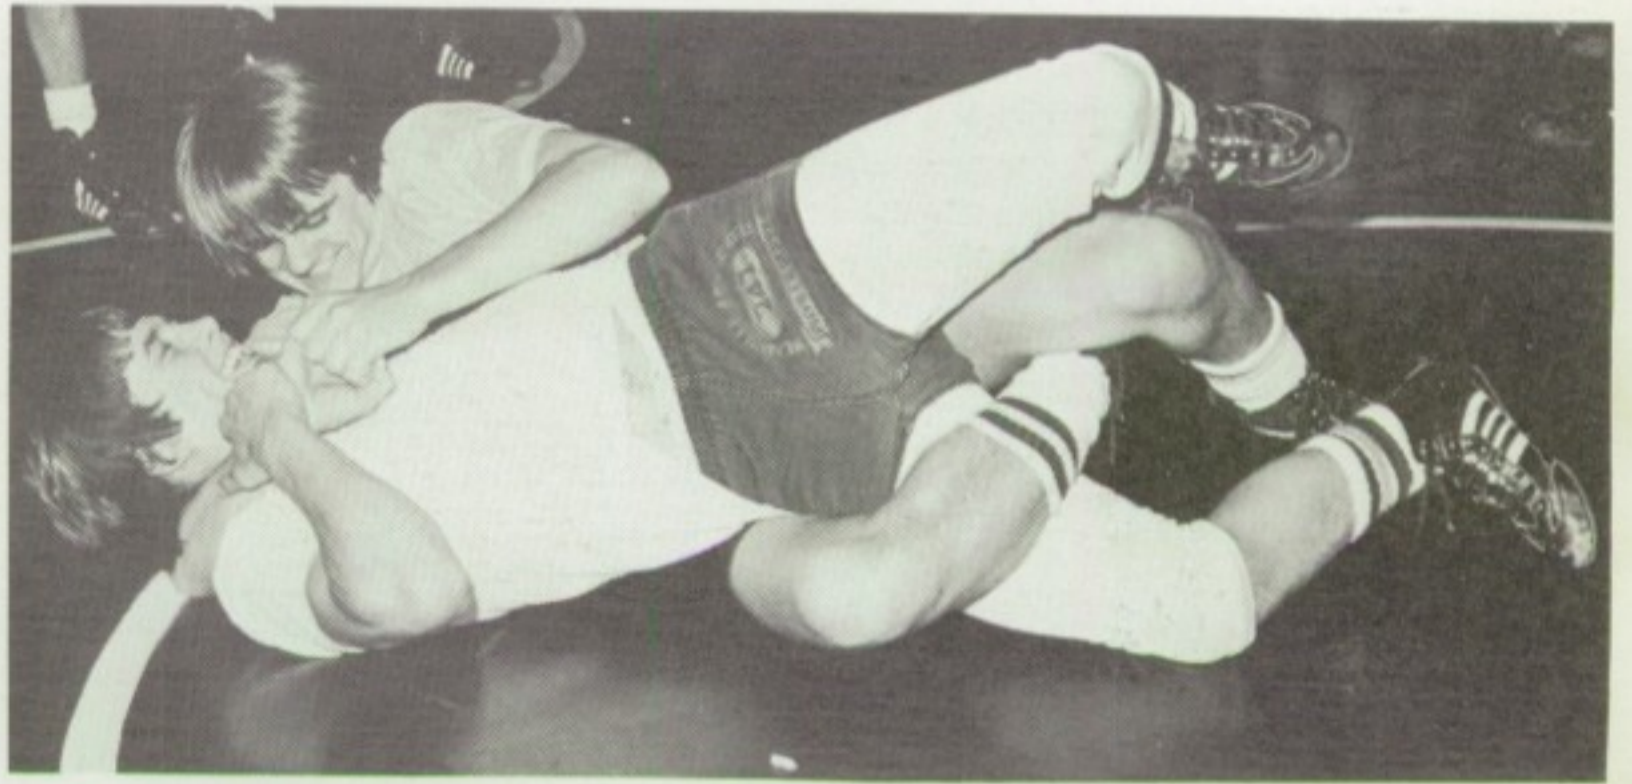

The team lost some outstanding seniors but the 1975-76 season is looking hopeful with quick and aggressive men on the mats. The league is becoming tougher and the Wolverine grapplers will have to put forth their best to stay on top.

Wrestling squad: Front row: W. Torres, K. Miller, E. Scholl, N. Lubba, T. Horsch. Second row: H. Torres, T. Niwa, R. Jensen, J. Torres, D. Downey, D. Bowen, D. Taylor, Mr. Henry Lynn, coach. Third row: B. Smith, G. Bausum, J. Parker, J. Alexander, S. Pierce, E. Carlso, K. Rotunda. Fourth row: C. Nutbrown, R. Cramer, F. Holbrook, C. LaPorte, J. Belcher, Cochran. Fifth row: S. Seiter, T. Spann, P. Mead, D. Parker, M. Hammond, B. Fochtman. Sixth row: T. Stafford, D. Hunt, J. Lindstrom, P. Woodward. Back row: B. Smith, C. Pattison, Wolff, E. LeBarron.

# Title From Opponents in 1974-75 Season

Balancing on the edge of his seat, John Lindstrom anxiously watches another wrestler try to get out of a possible pin.

"Gotcha now, sweetheart!"

Herb Torres waits for the referee's starting whistle in the Panama match.

Brian Smith staves off his opponent early in the Westfield-Panama match, but loses later by a score of 13-10.

Straining to break away, this Panama wrestler was pinned by John Lindstrom. John's pin won the match for Westfield, 26-25.