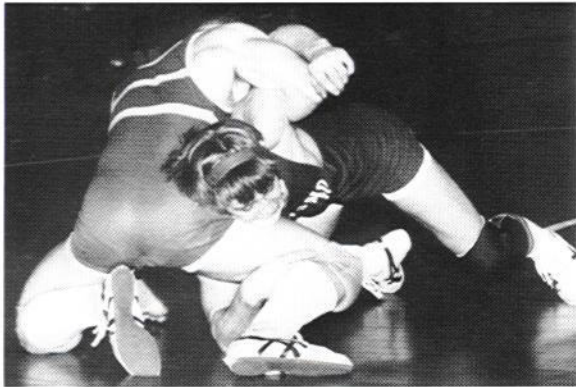

WRESTLING TEAM

Front: Chris Bannister, Danny Bailey, mgrs.
Row One: Matt Todaro, Rick Shearing, Don Luther, Steve Sacco, Shane Tisdale, Lance Bannister, Ron Ikeler, Jason Beachel, Tim Turk.
Row Two: Coach Robbins, Bob Bartolotta, Mike Szucs, John Szucs, Mark Brace, Tom Gozelski, Kevin Brant, Rusty Shearing, Kevin Sampson, Rusty Sterry.

Tom Gozelski fires in for a single leg takedown.

Senior Bob Bartolotta attempts to break his opponent with a "2-on-1" ride.

Wrestlers and coaches extend a special note of thanks to Cheryl Grisewood who has served as our scorekeeper for four years. She has kept track of all the takedowns, reversals and pins at both dual meets and tournaments. She has been as reliable and valuable to L.C.S. wrestling as a team member.

Lance Bannister works to maneuver an opponent to his back.

Steve Sacco rides his opponent hoping to set up for a pin.