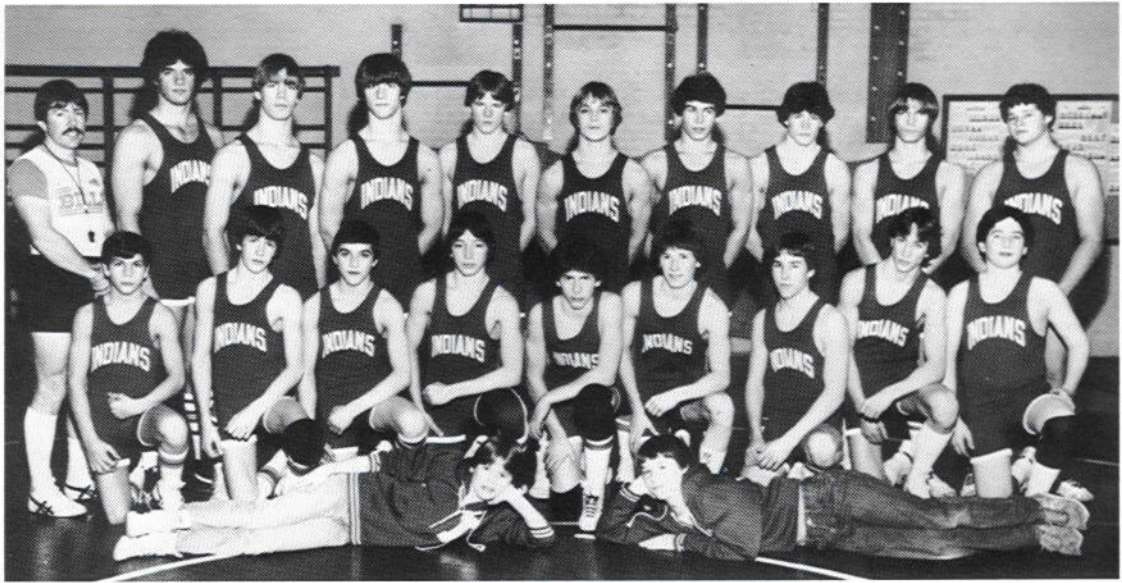

WRESTLING TEAM

Front: Chris Bannister, Danny Bailey, mgrs.
Row One: Matt Todaro, Rick Shearing, Don Luther, Steve Sacco, Shane Tisdale, Lance Bannister, Ron Ikeler, Jason Beachel, Tim Turk.
Row Two: Coach Robbins, Bob Bartolotta, Mike Szucs, John Szucs, Mark Brace, Tom Gozelski, Kevin Brant, Rusty Shearing, Kevin Sampson, Rusty Sterry.

Tom Gozelski fires in for a single leg takedown.

Senior Bob Bartolotta attempts to break his opponent with a "2-on-1" ride.

Wrestlers and coaches extend a special note of thanks to Cheryl Grisewood who has served as our scorekeeper for four years. She has kept track of all the takedowns, reversals and pins at both dual meets and tournaments. She has been as reliable and valuable to L.C.S. wrestling as a team member.

Lance Bannister works to maneuver an opponent to his back.

Steve Sacco rides his opponent hoping to set up for a pin.