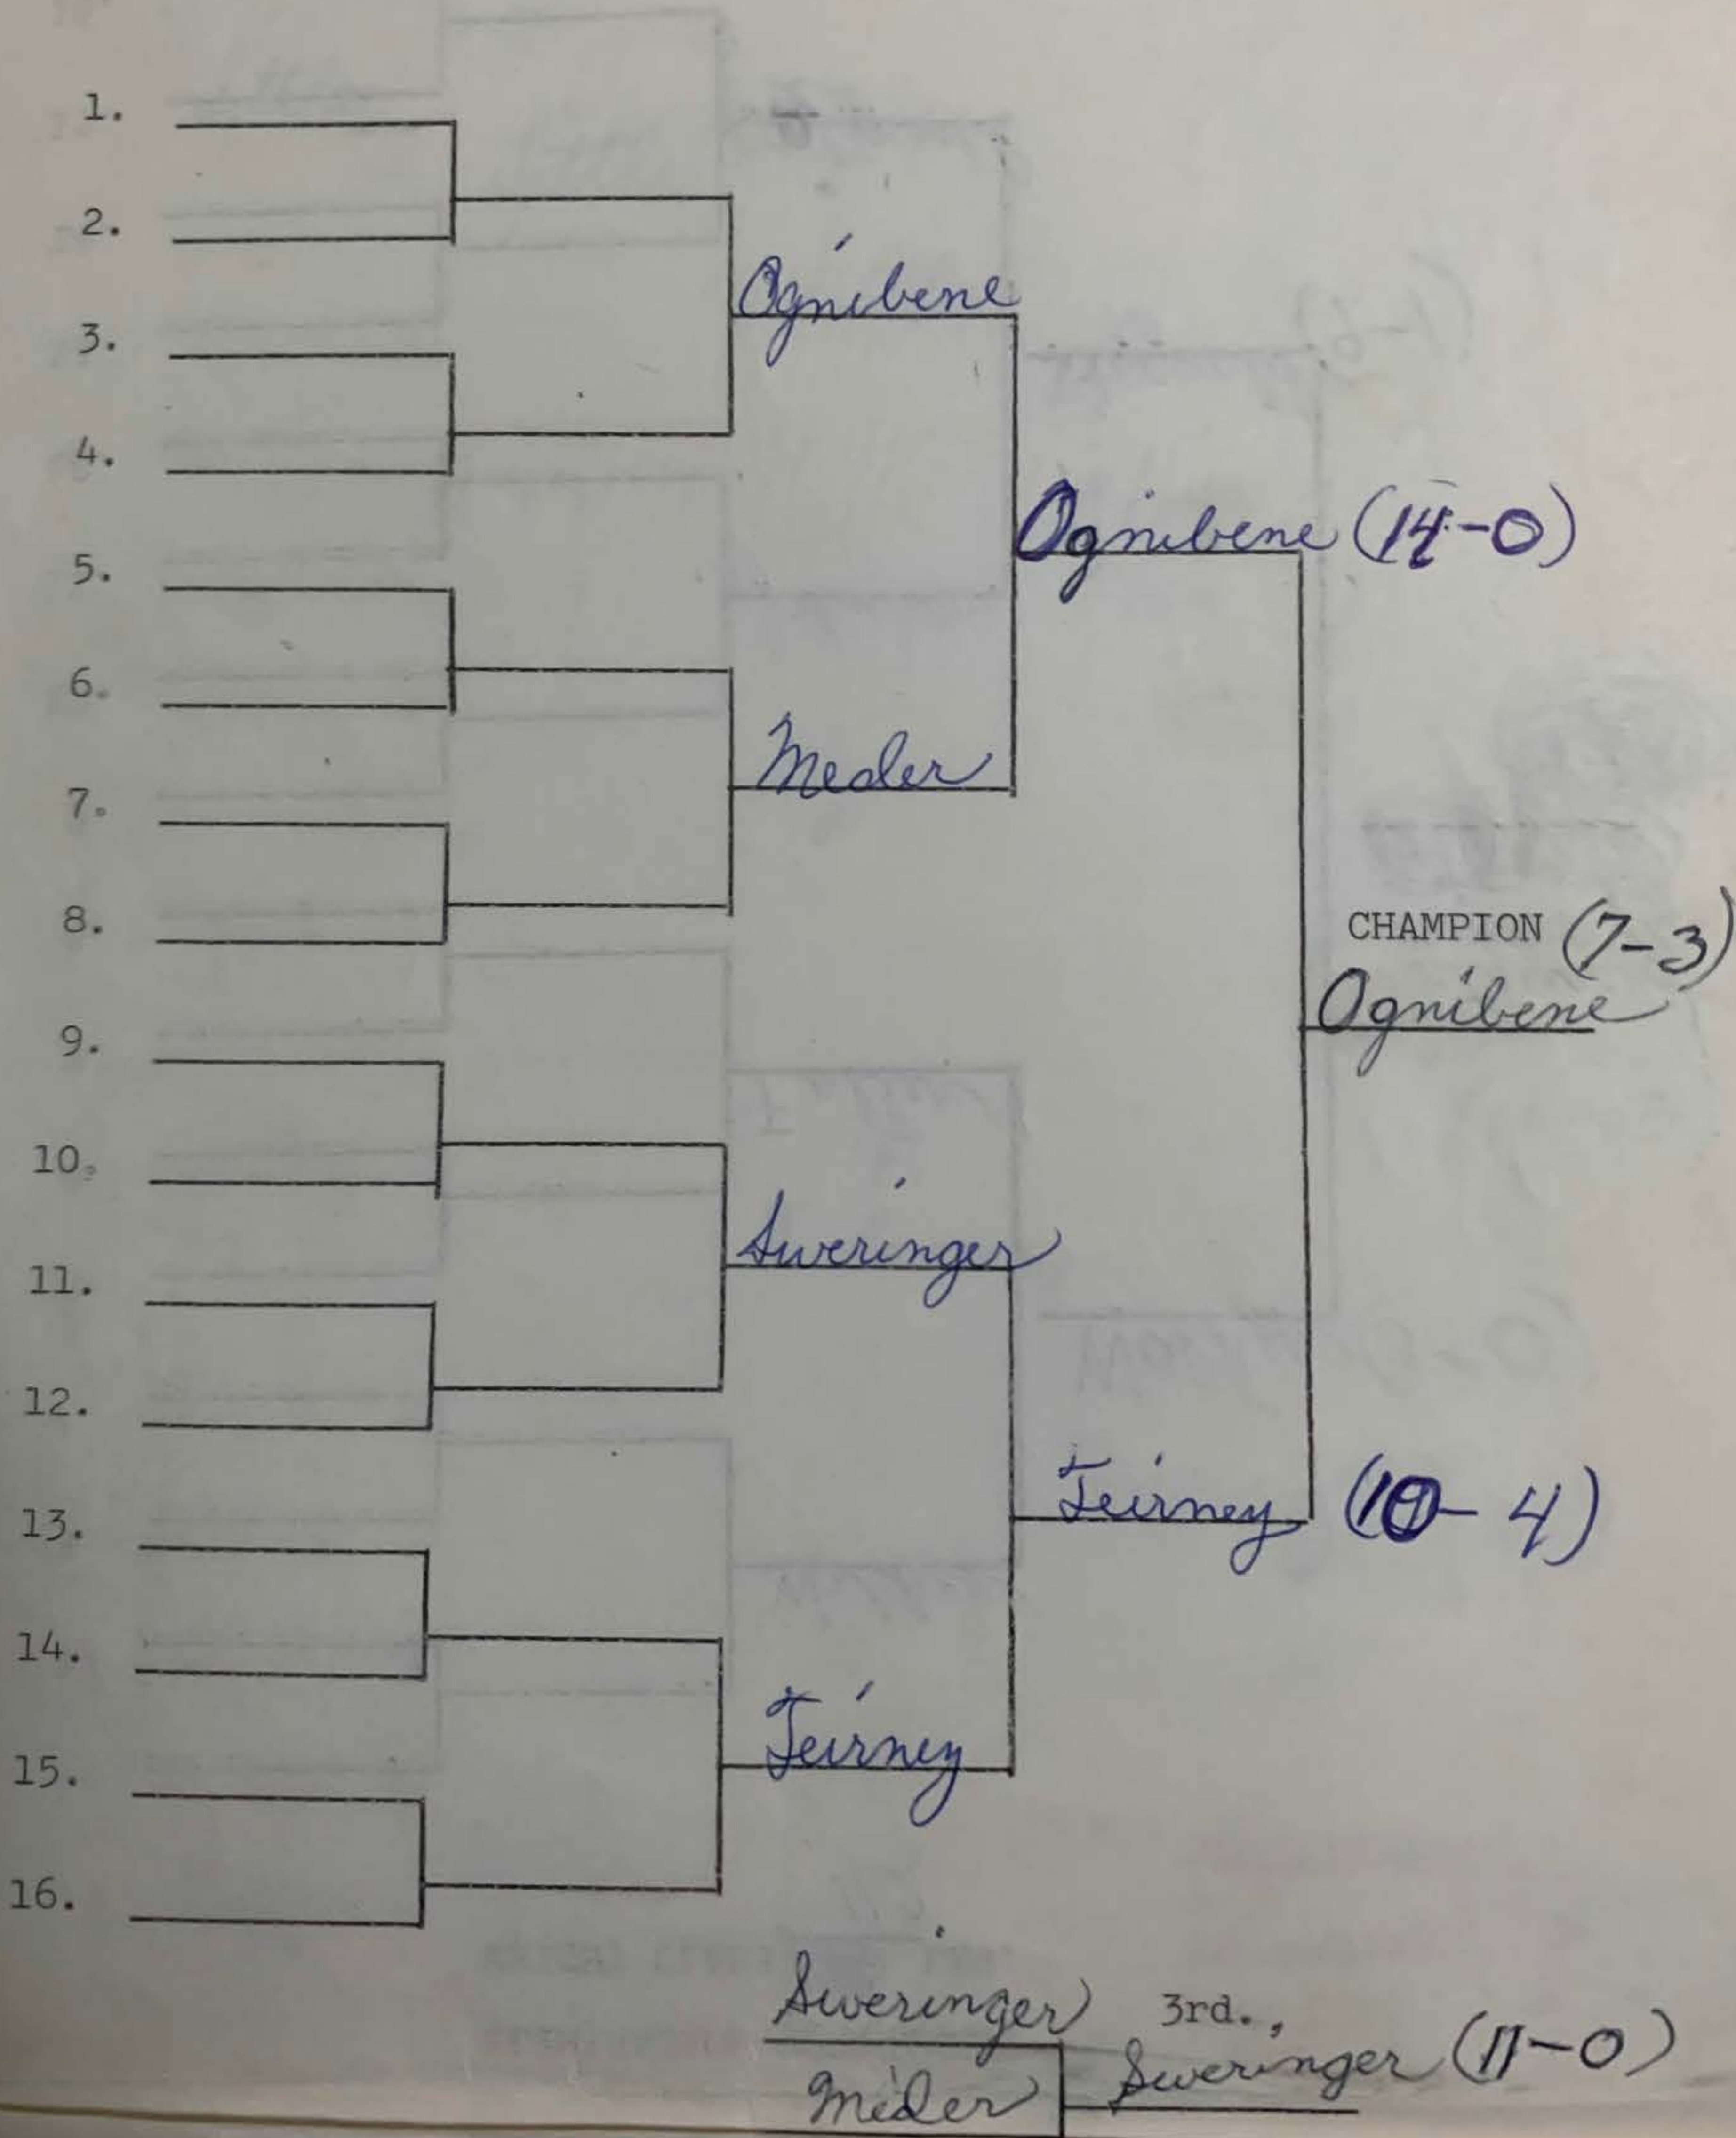

ELIMINATION TOURNAMENT

WEIGHT CLASS 119 LBS.