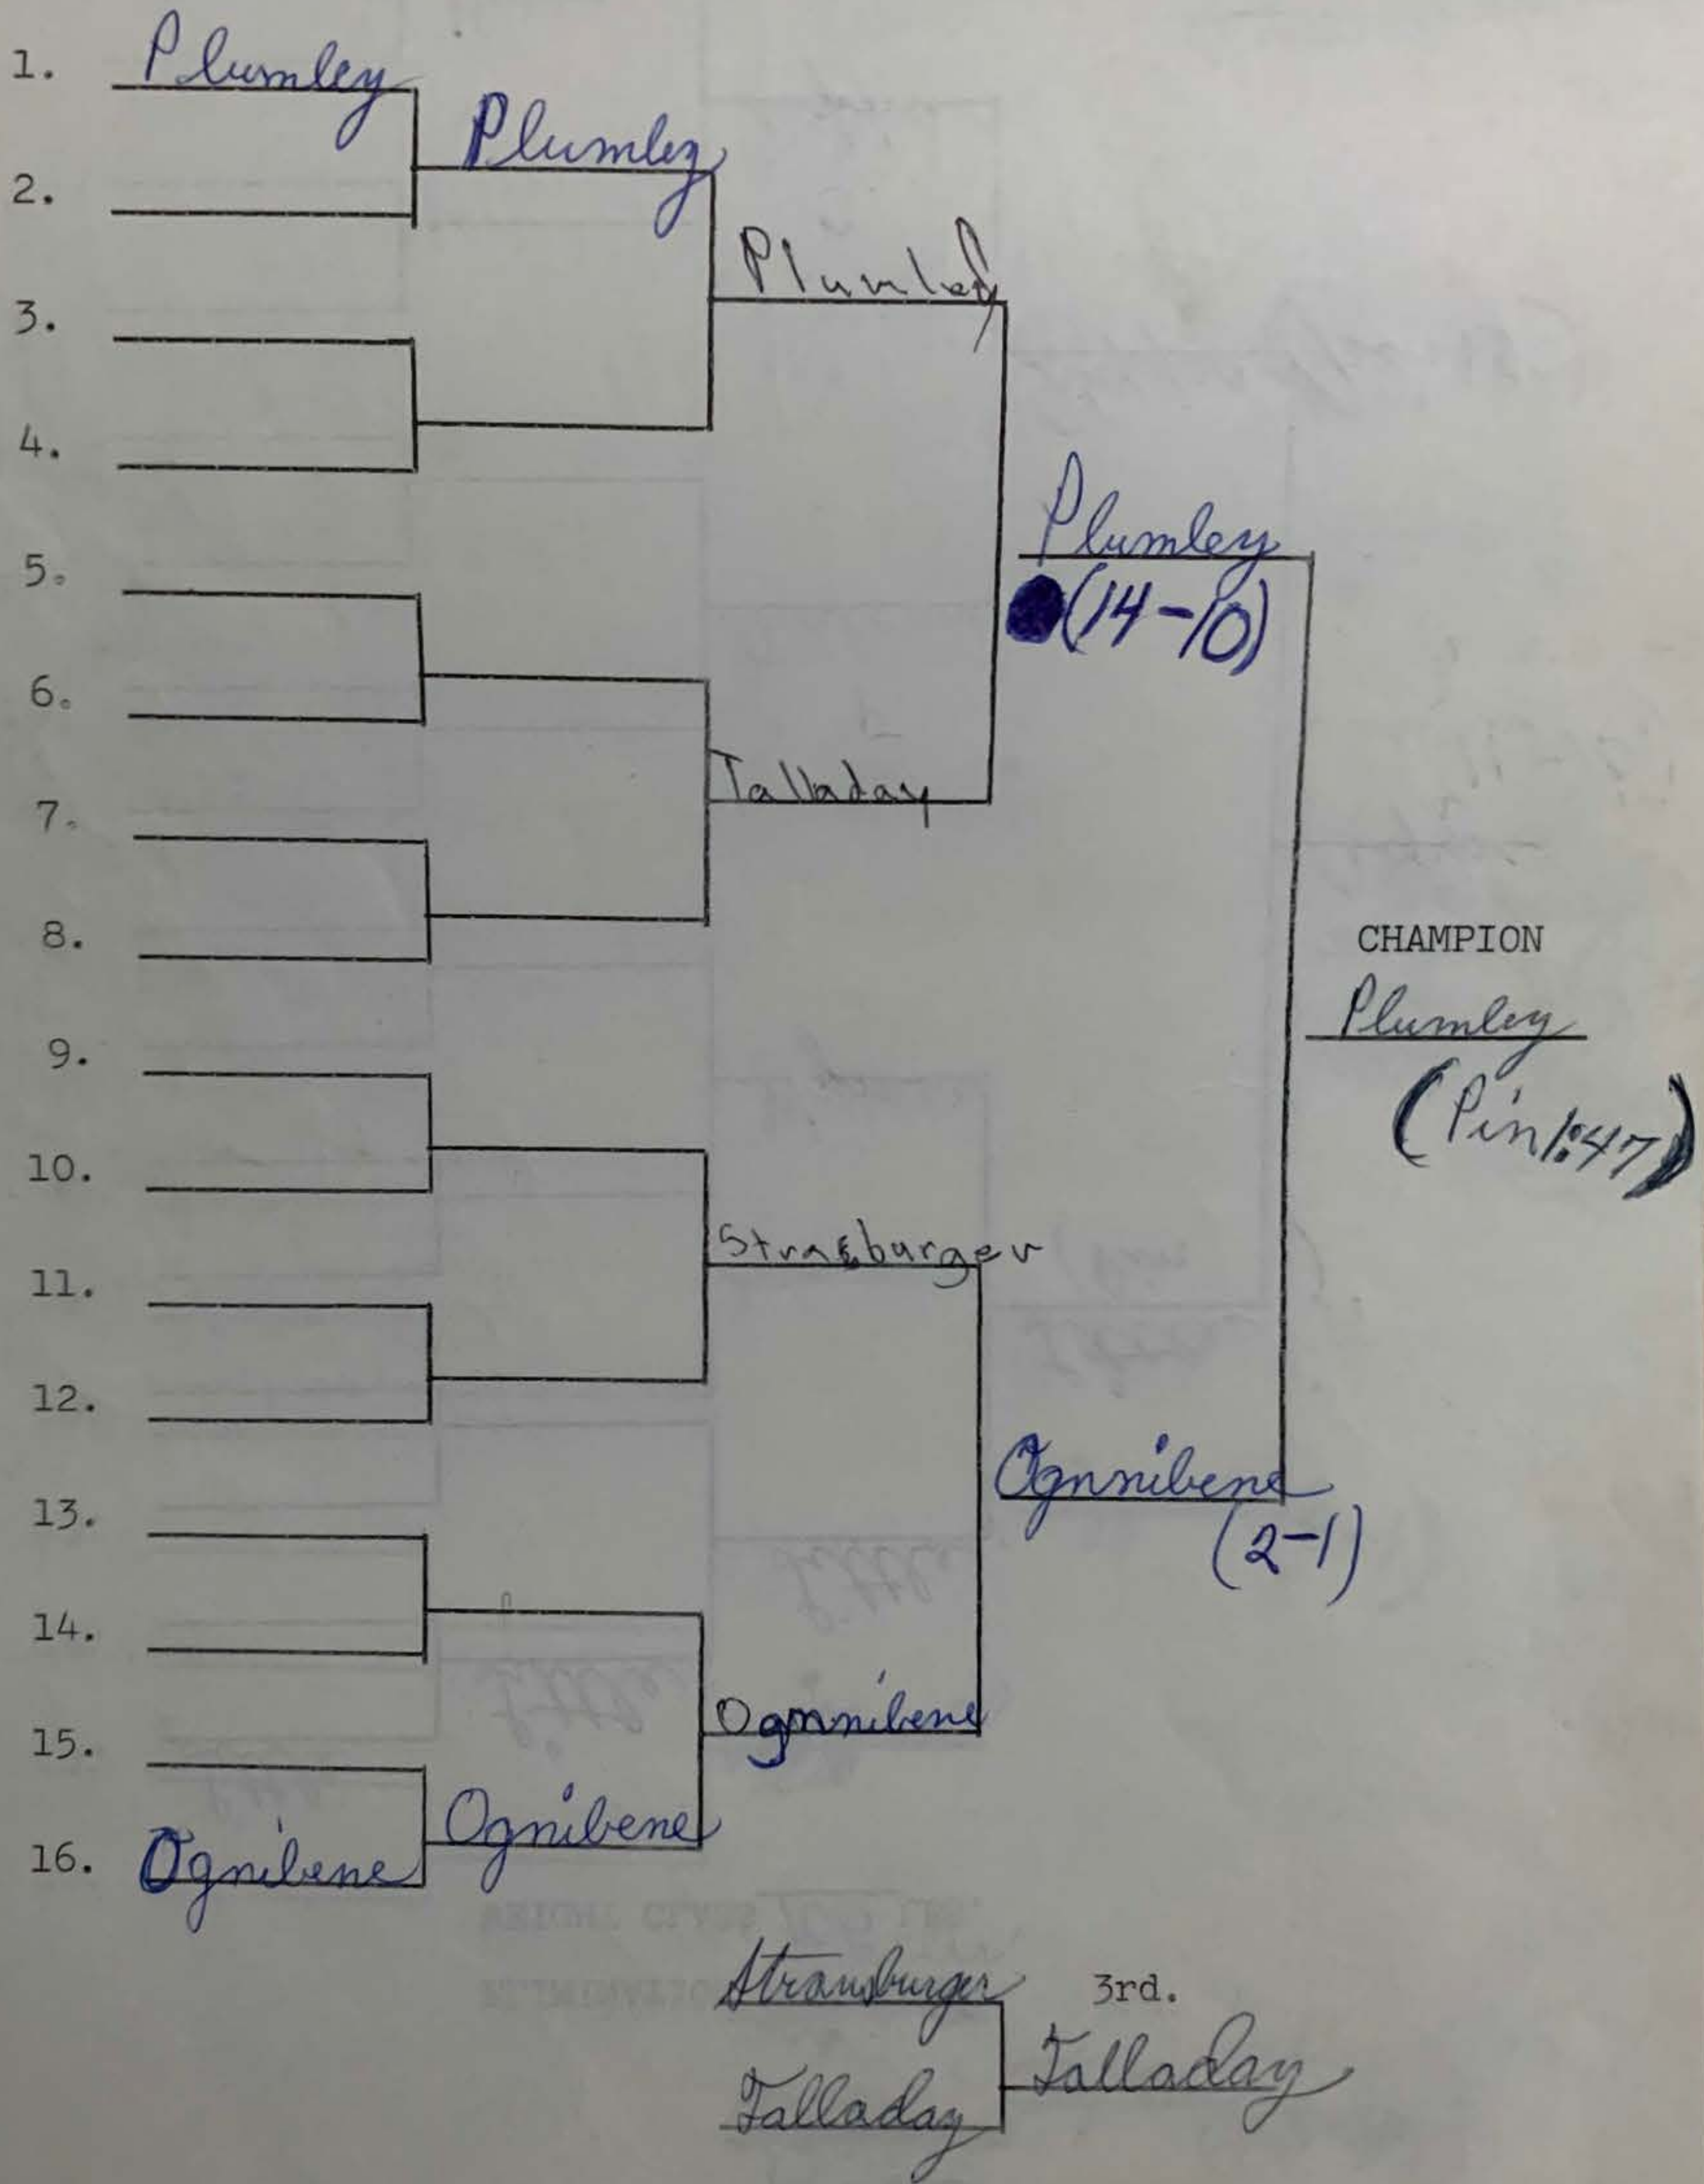

ELIMINATION TOURNAMENT

WEIGHT CLASS 94 LBS.