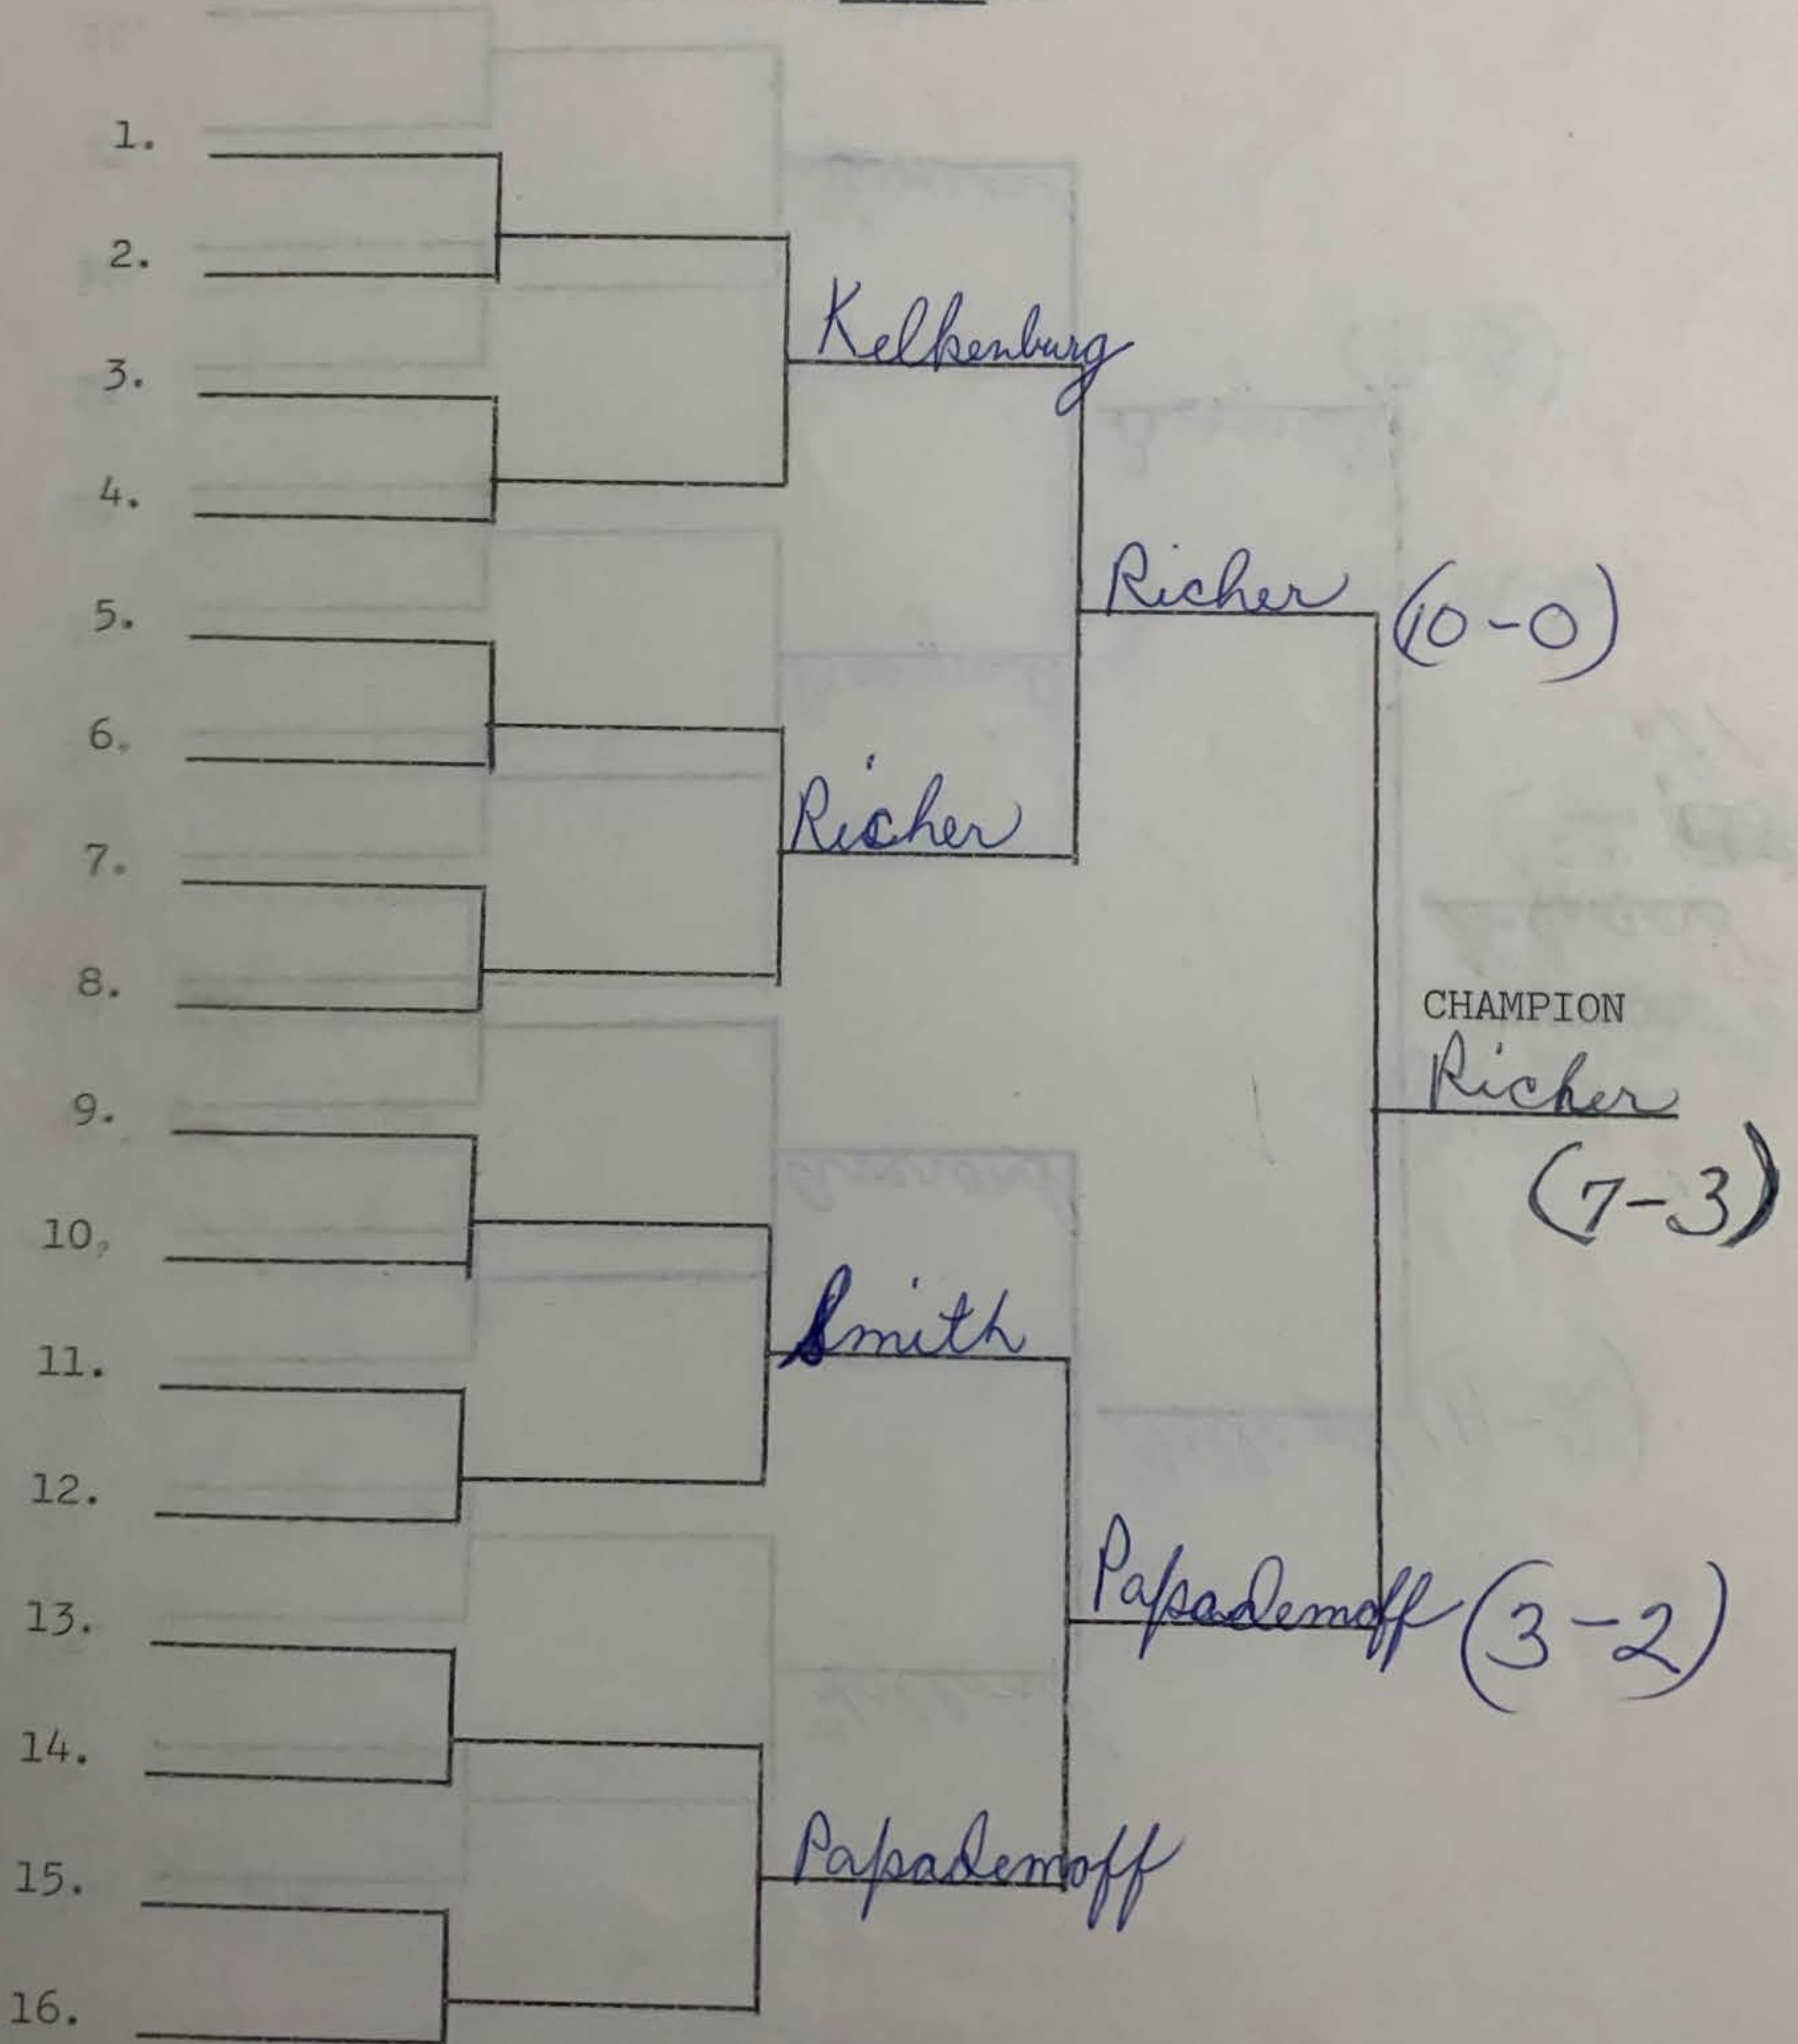

ELIMINATION TOURNAMENT
WEIGHT CLASS 132 LBS.

Smith 3rd.
Kelbenburg Smith (12-2)