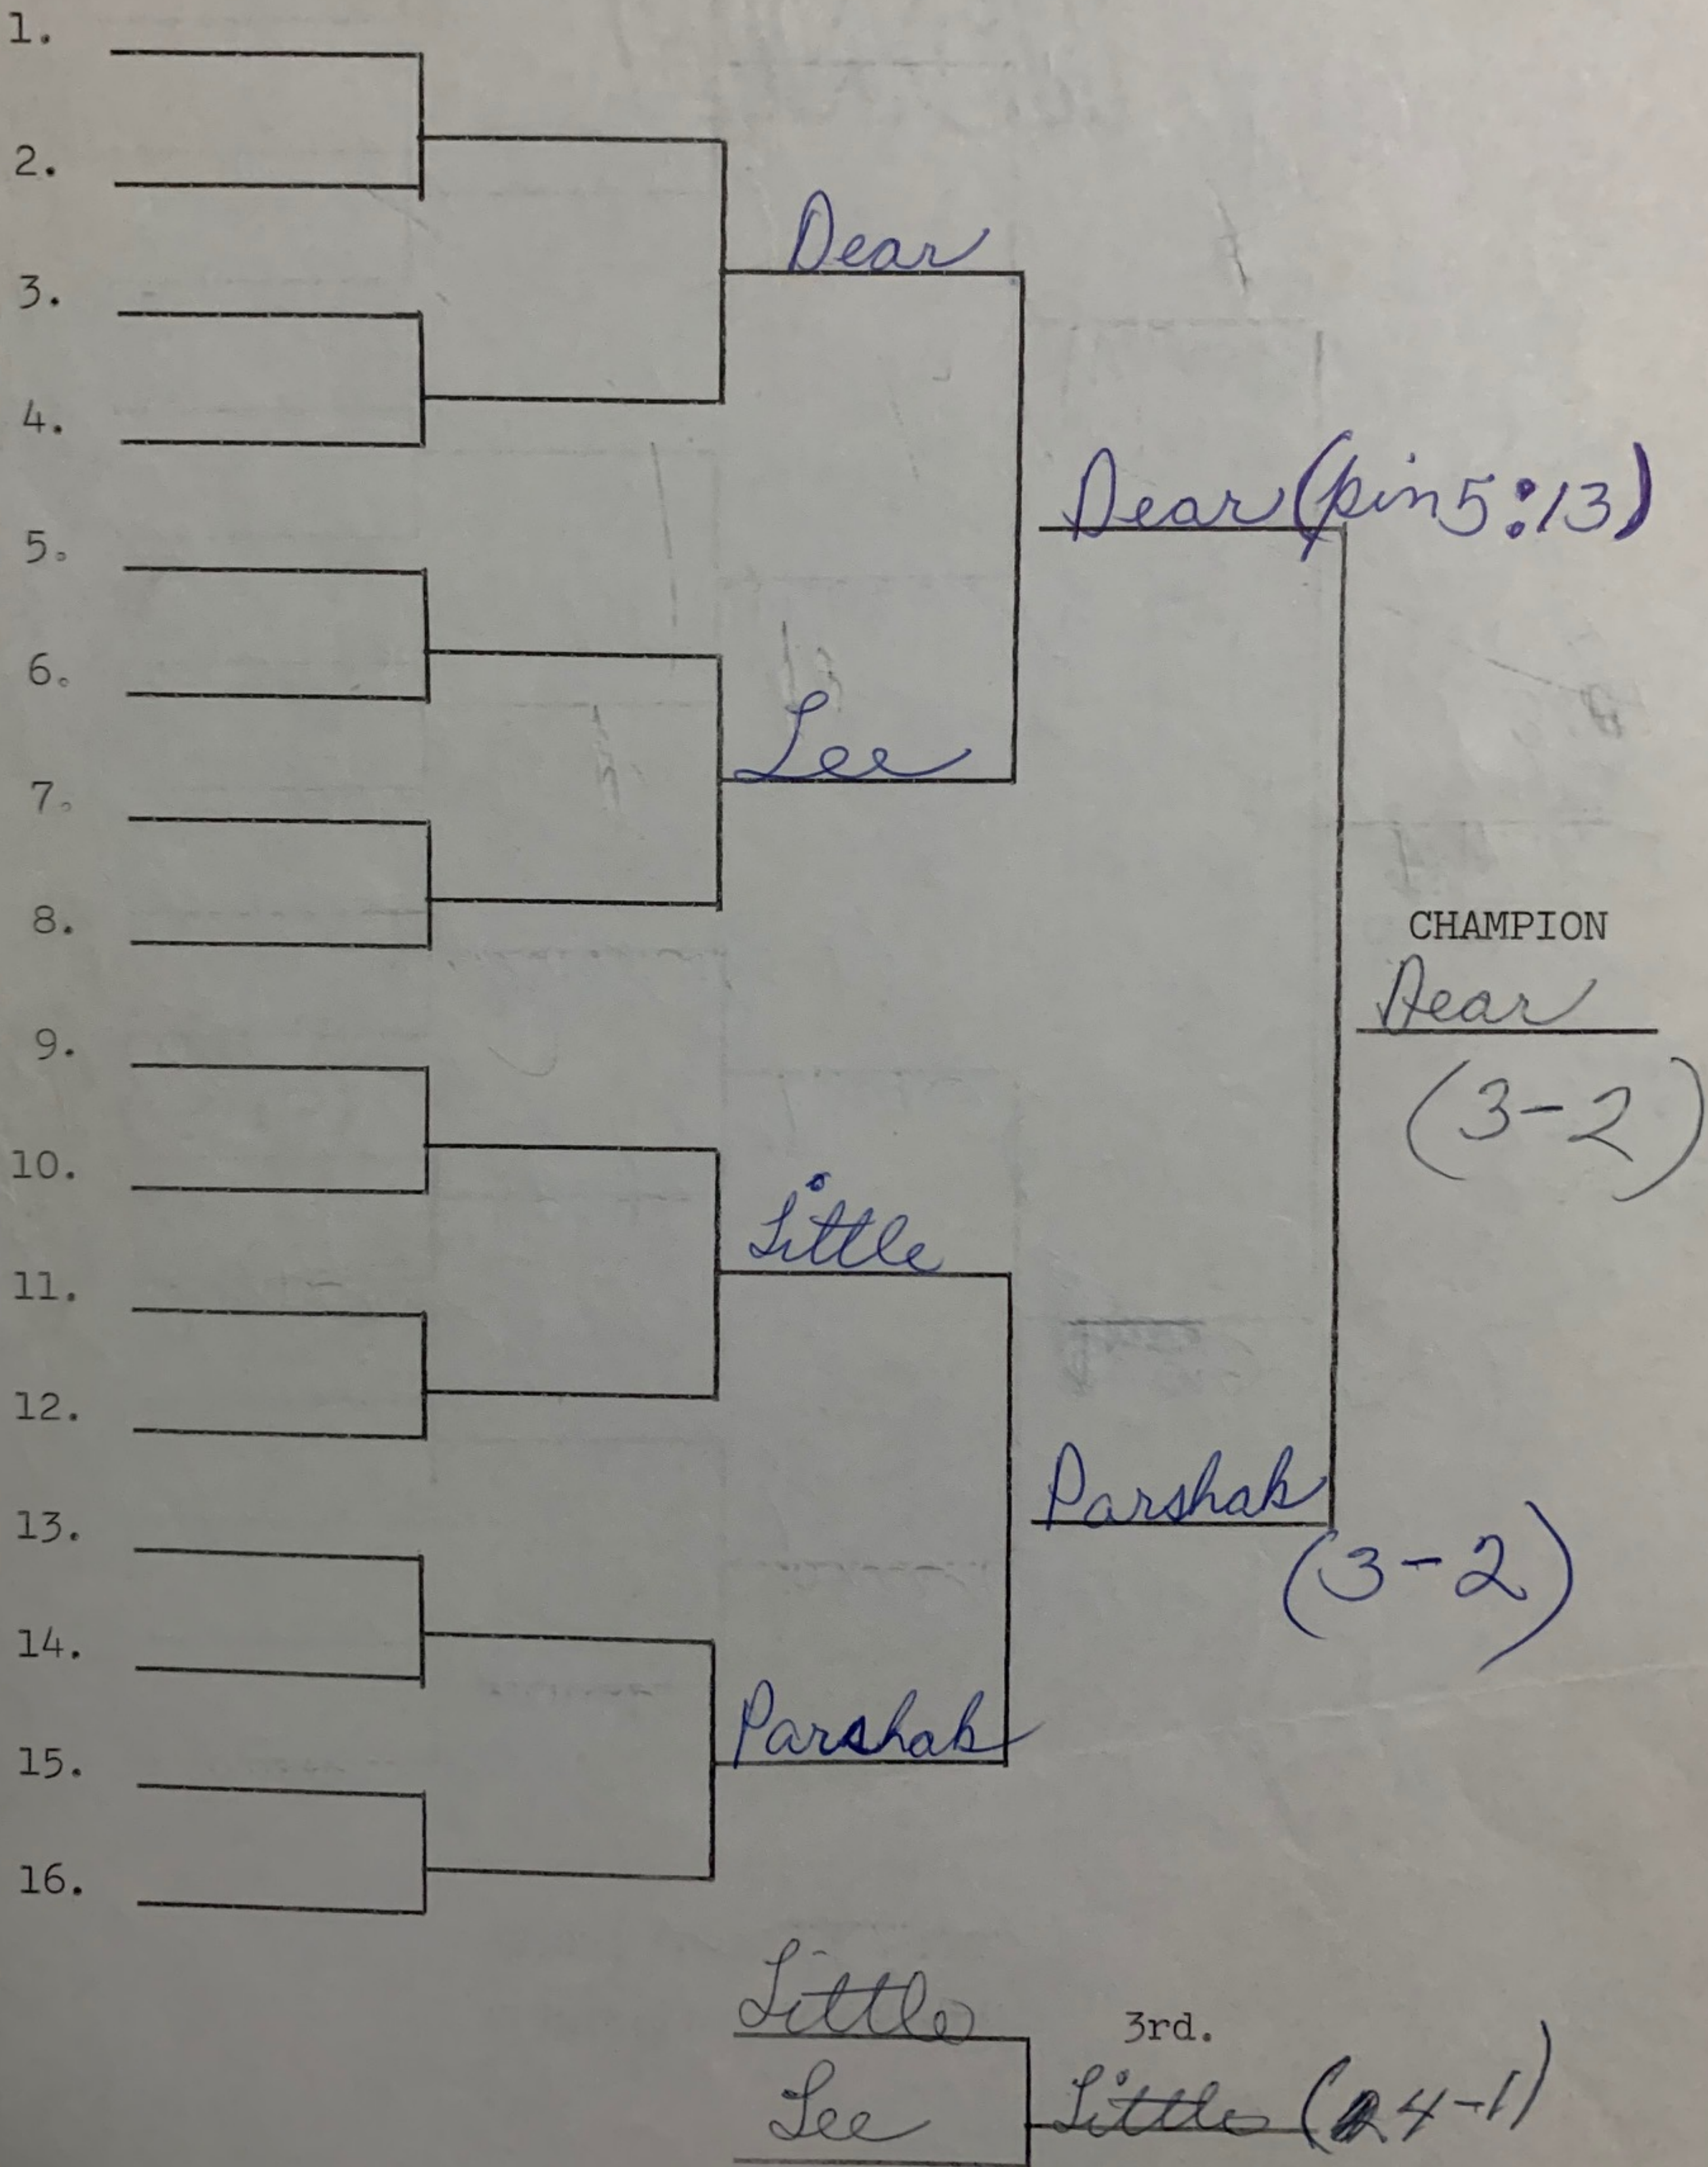

ELIMINATION TOURNAMENT

WEIGHT CLASS 155 LBS.