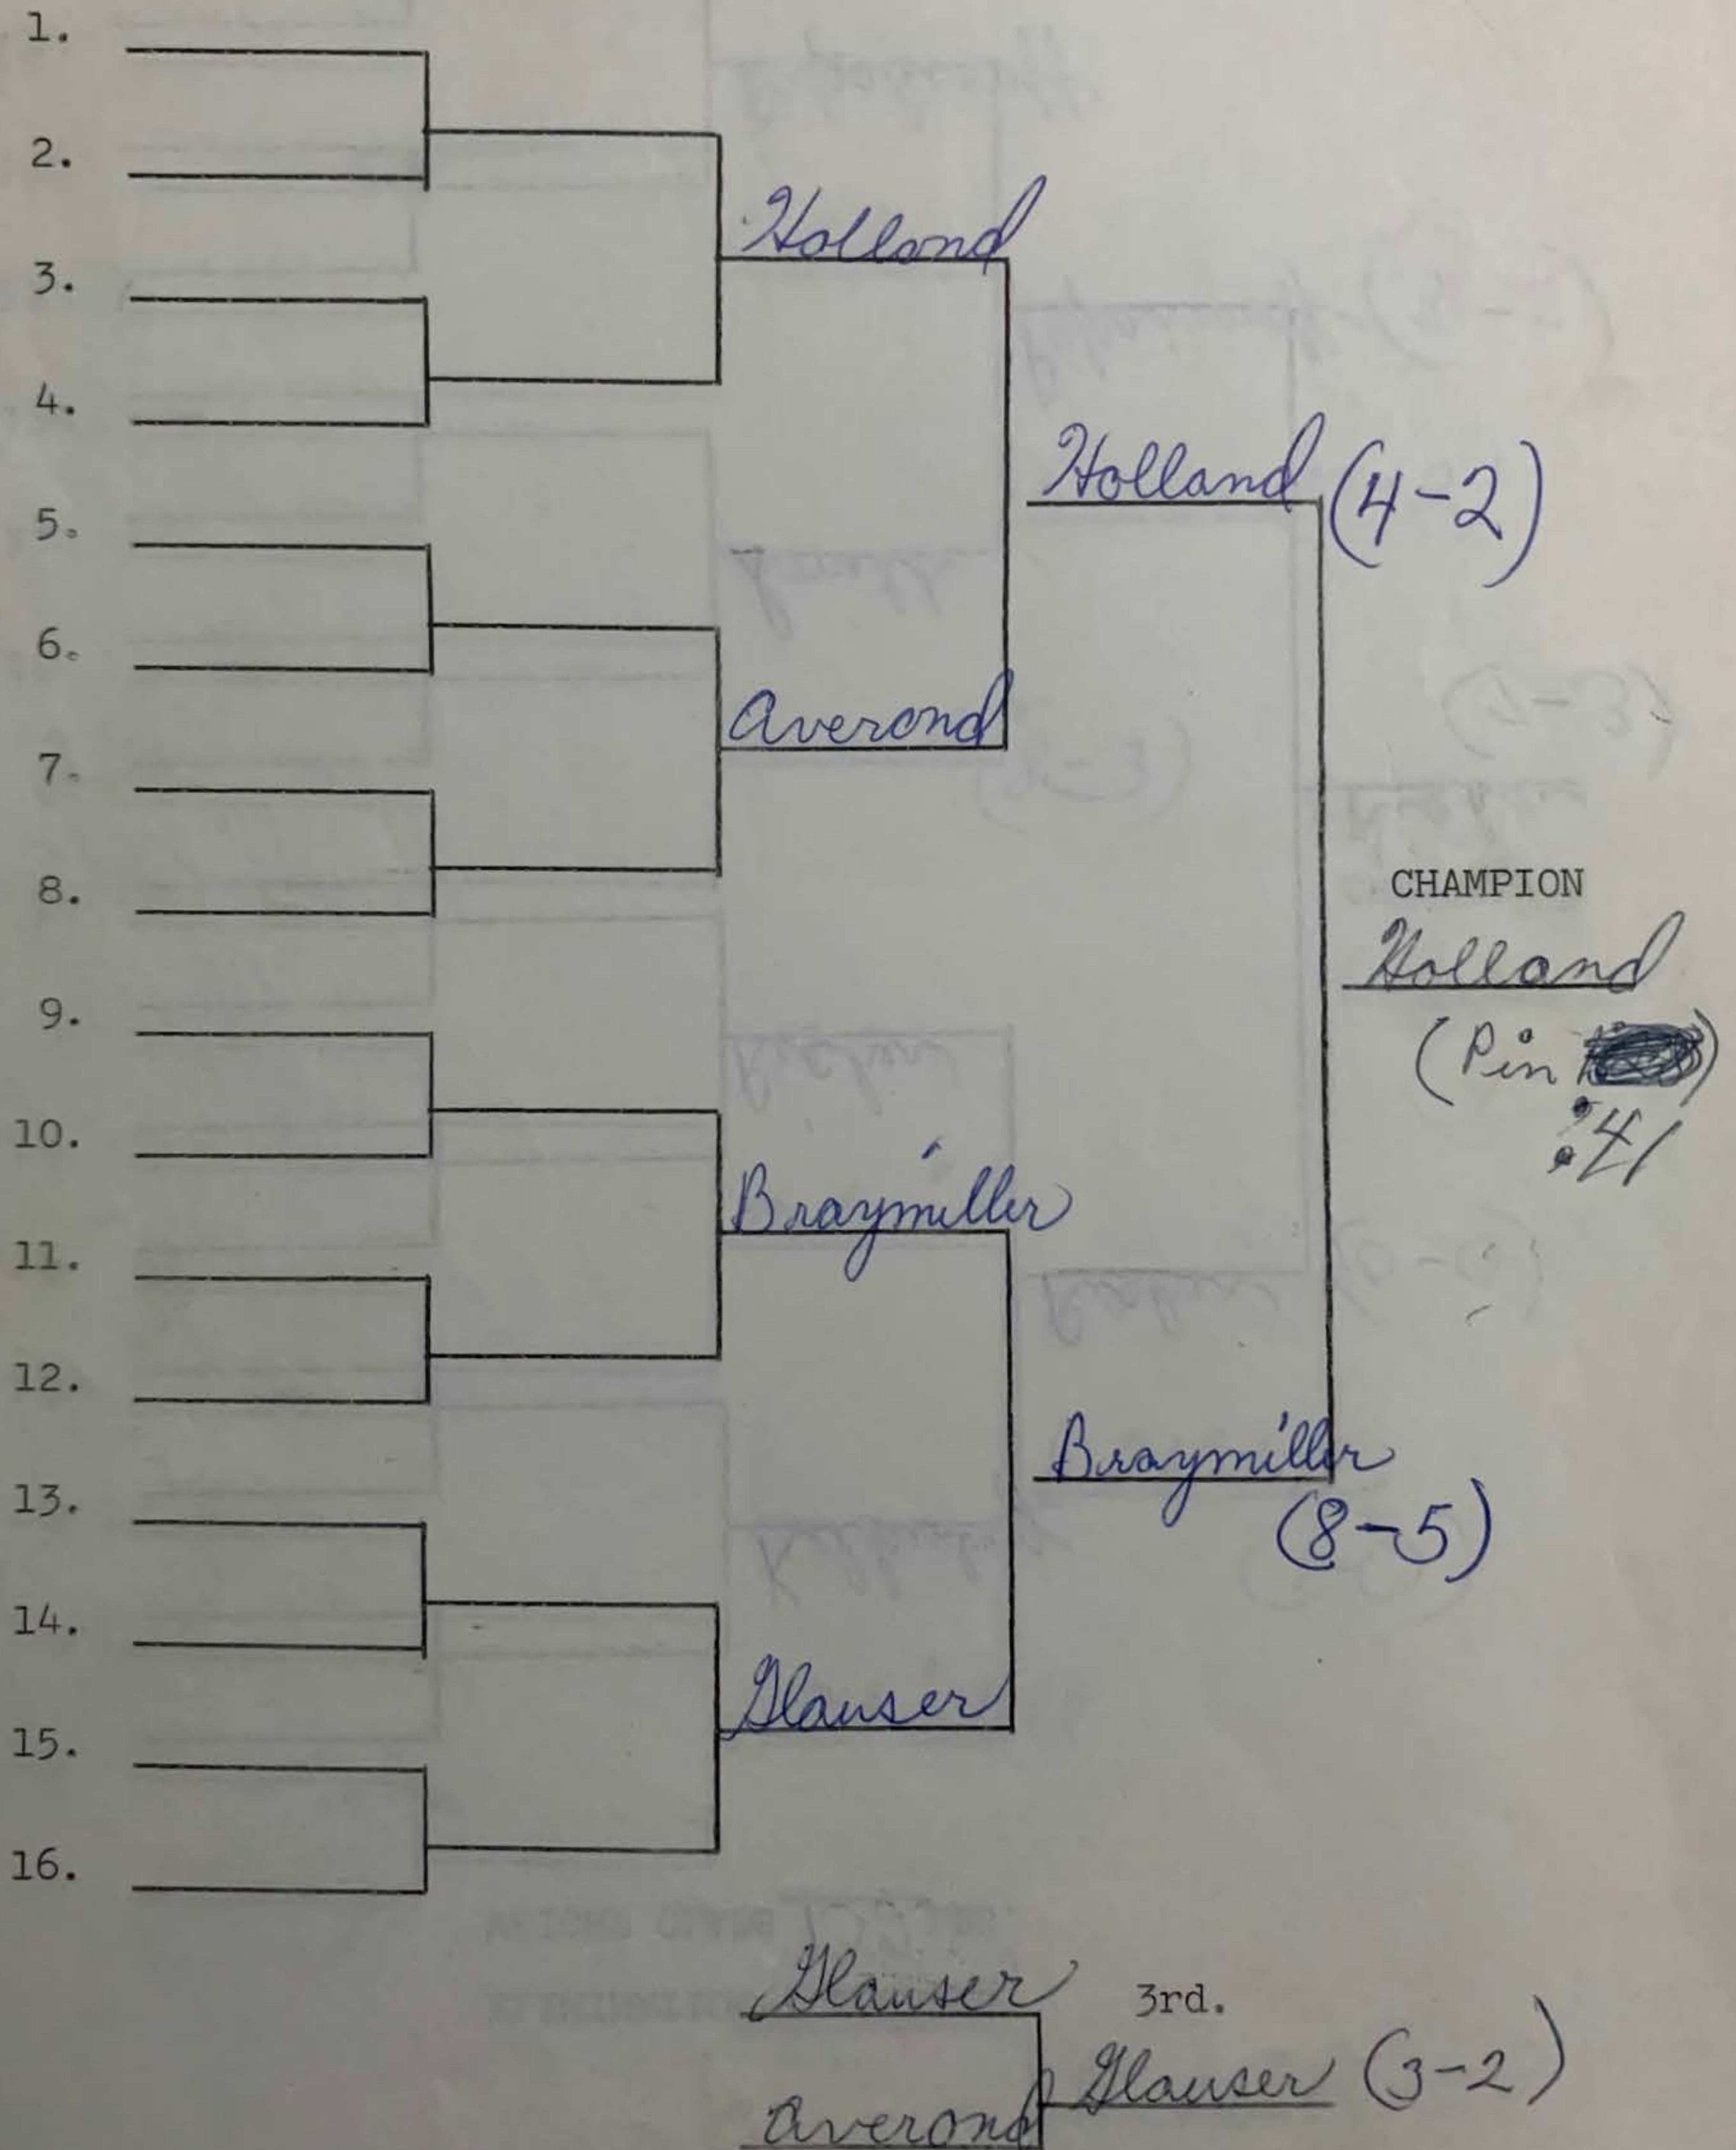

ELIMINATION TOURNAMENT

WEIGHT CLASS 126 LBS.