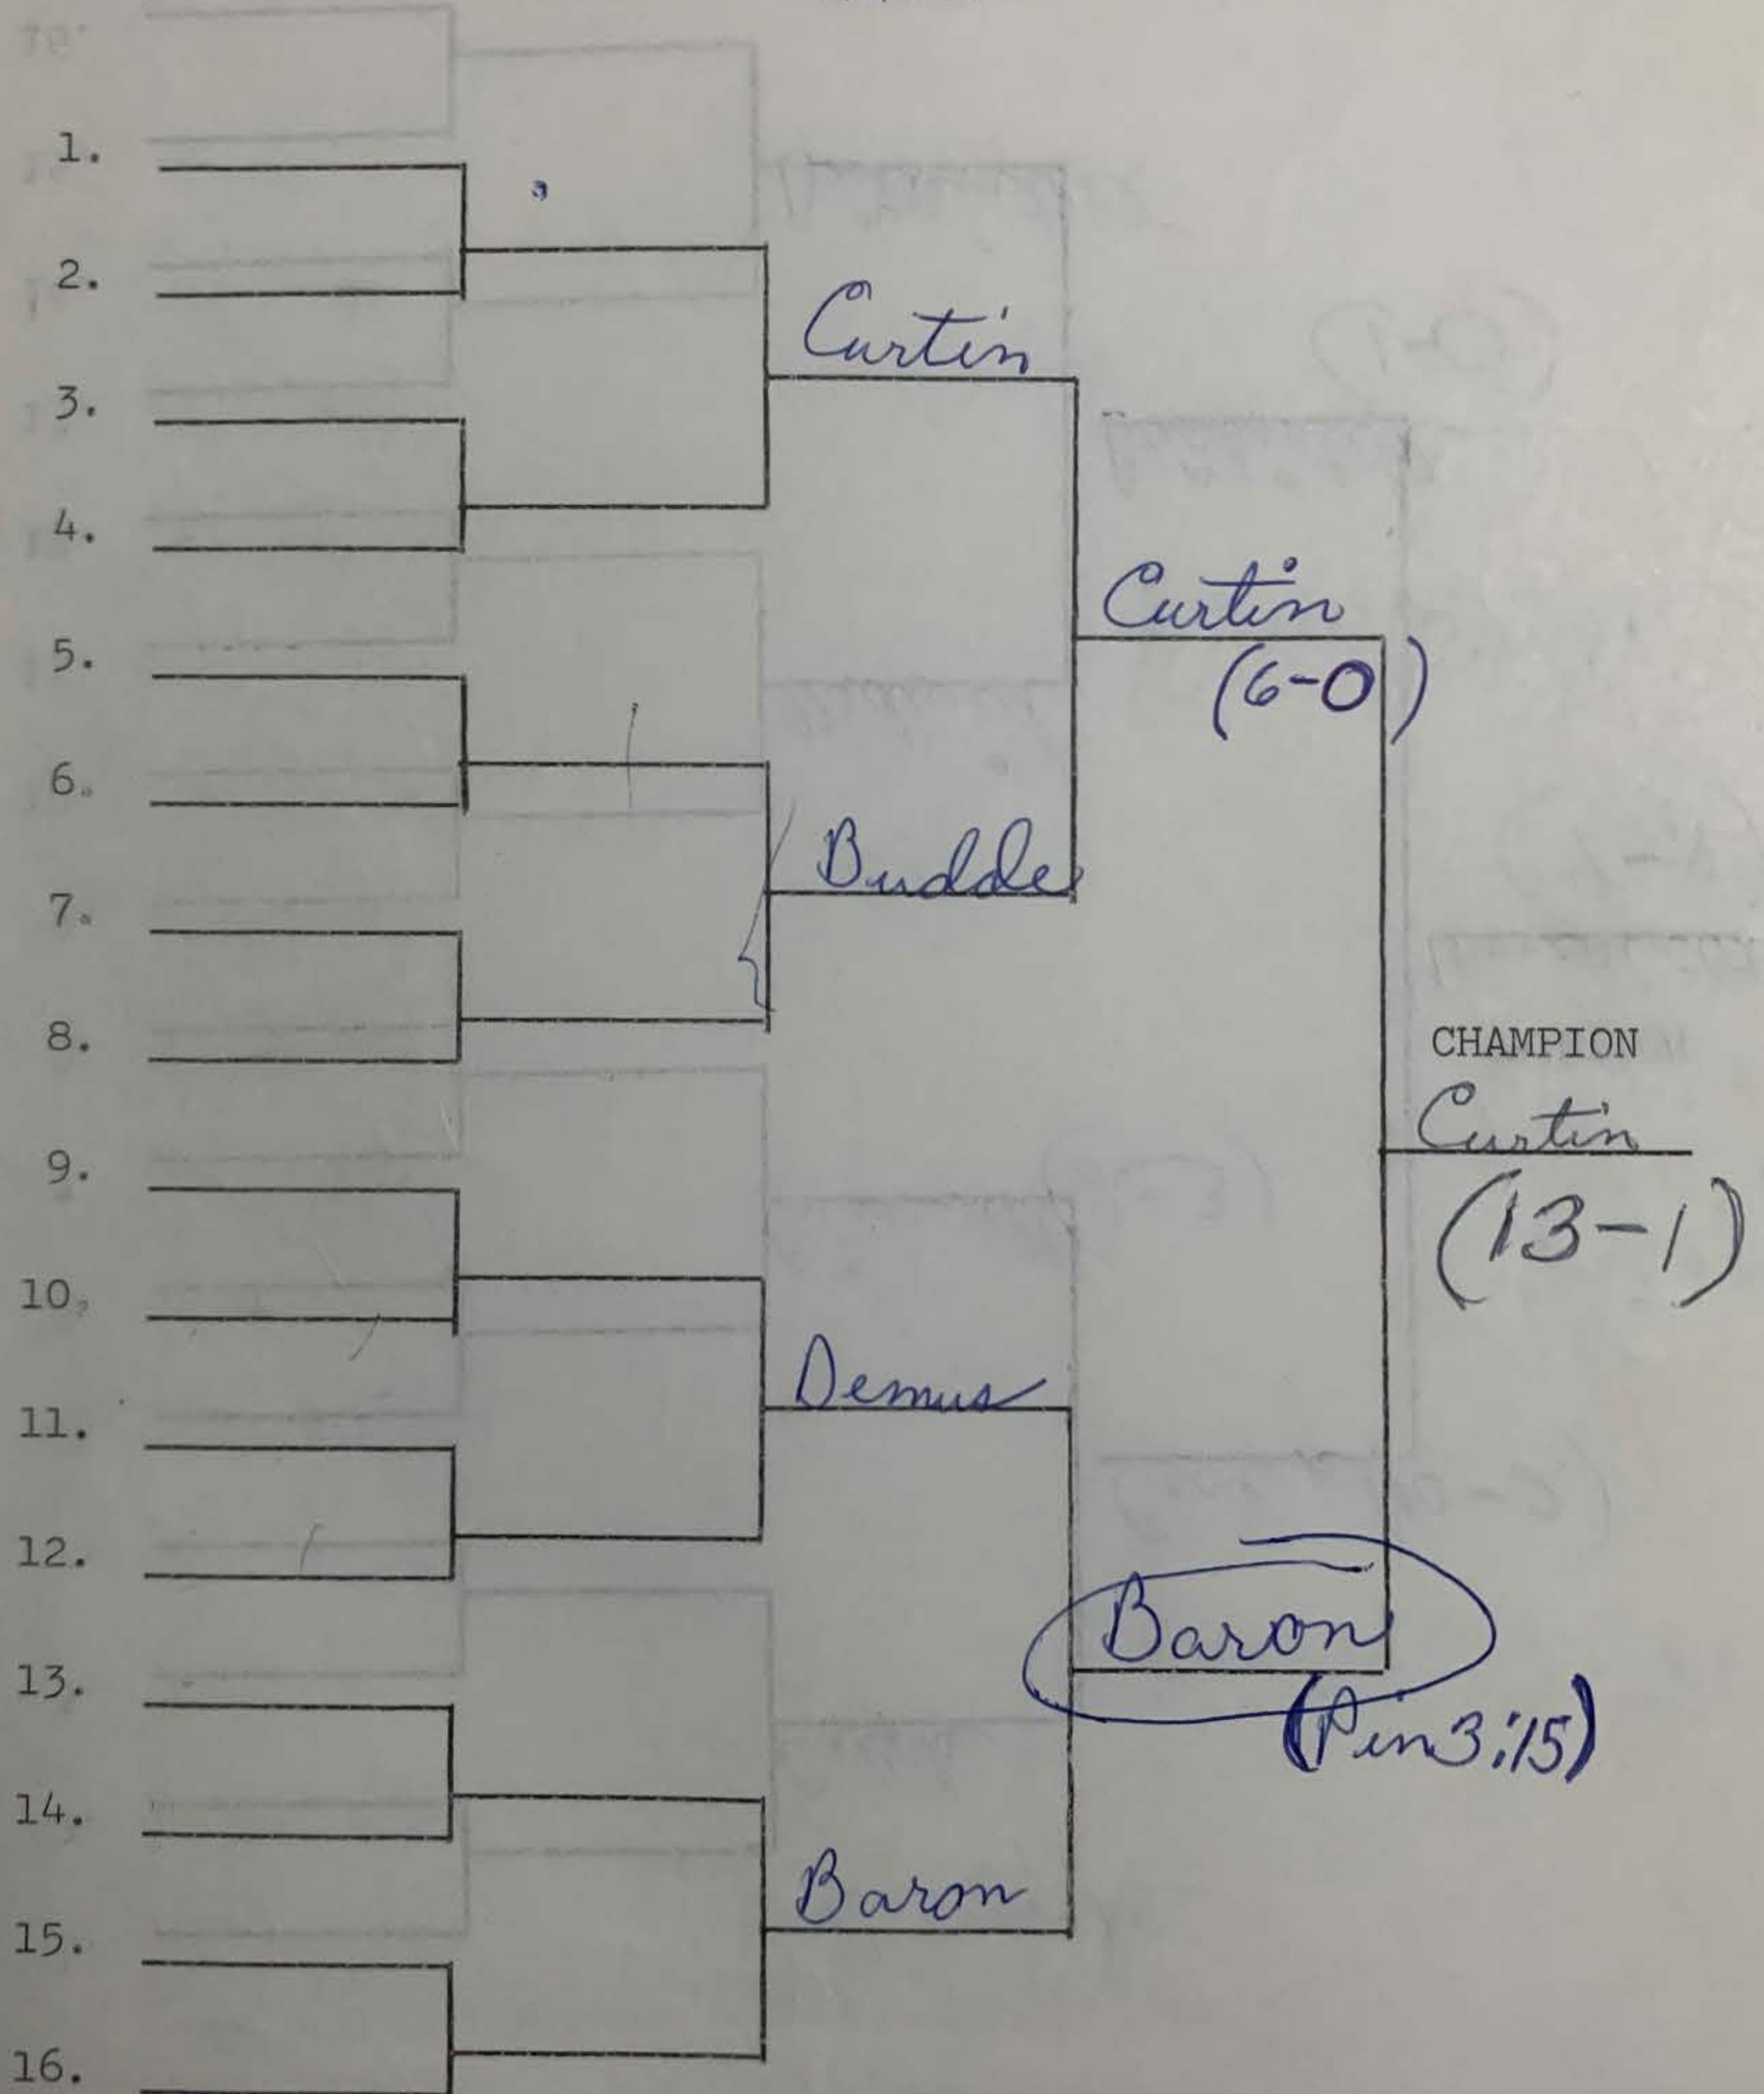

ELIMINATION TOURNAMENT

WEIGHT CLASS 145 LBS.

Buddle
Demus
3rd.
Buddle (5-2)