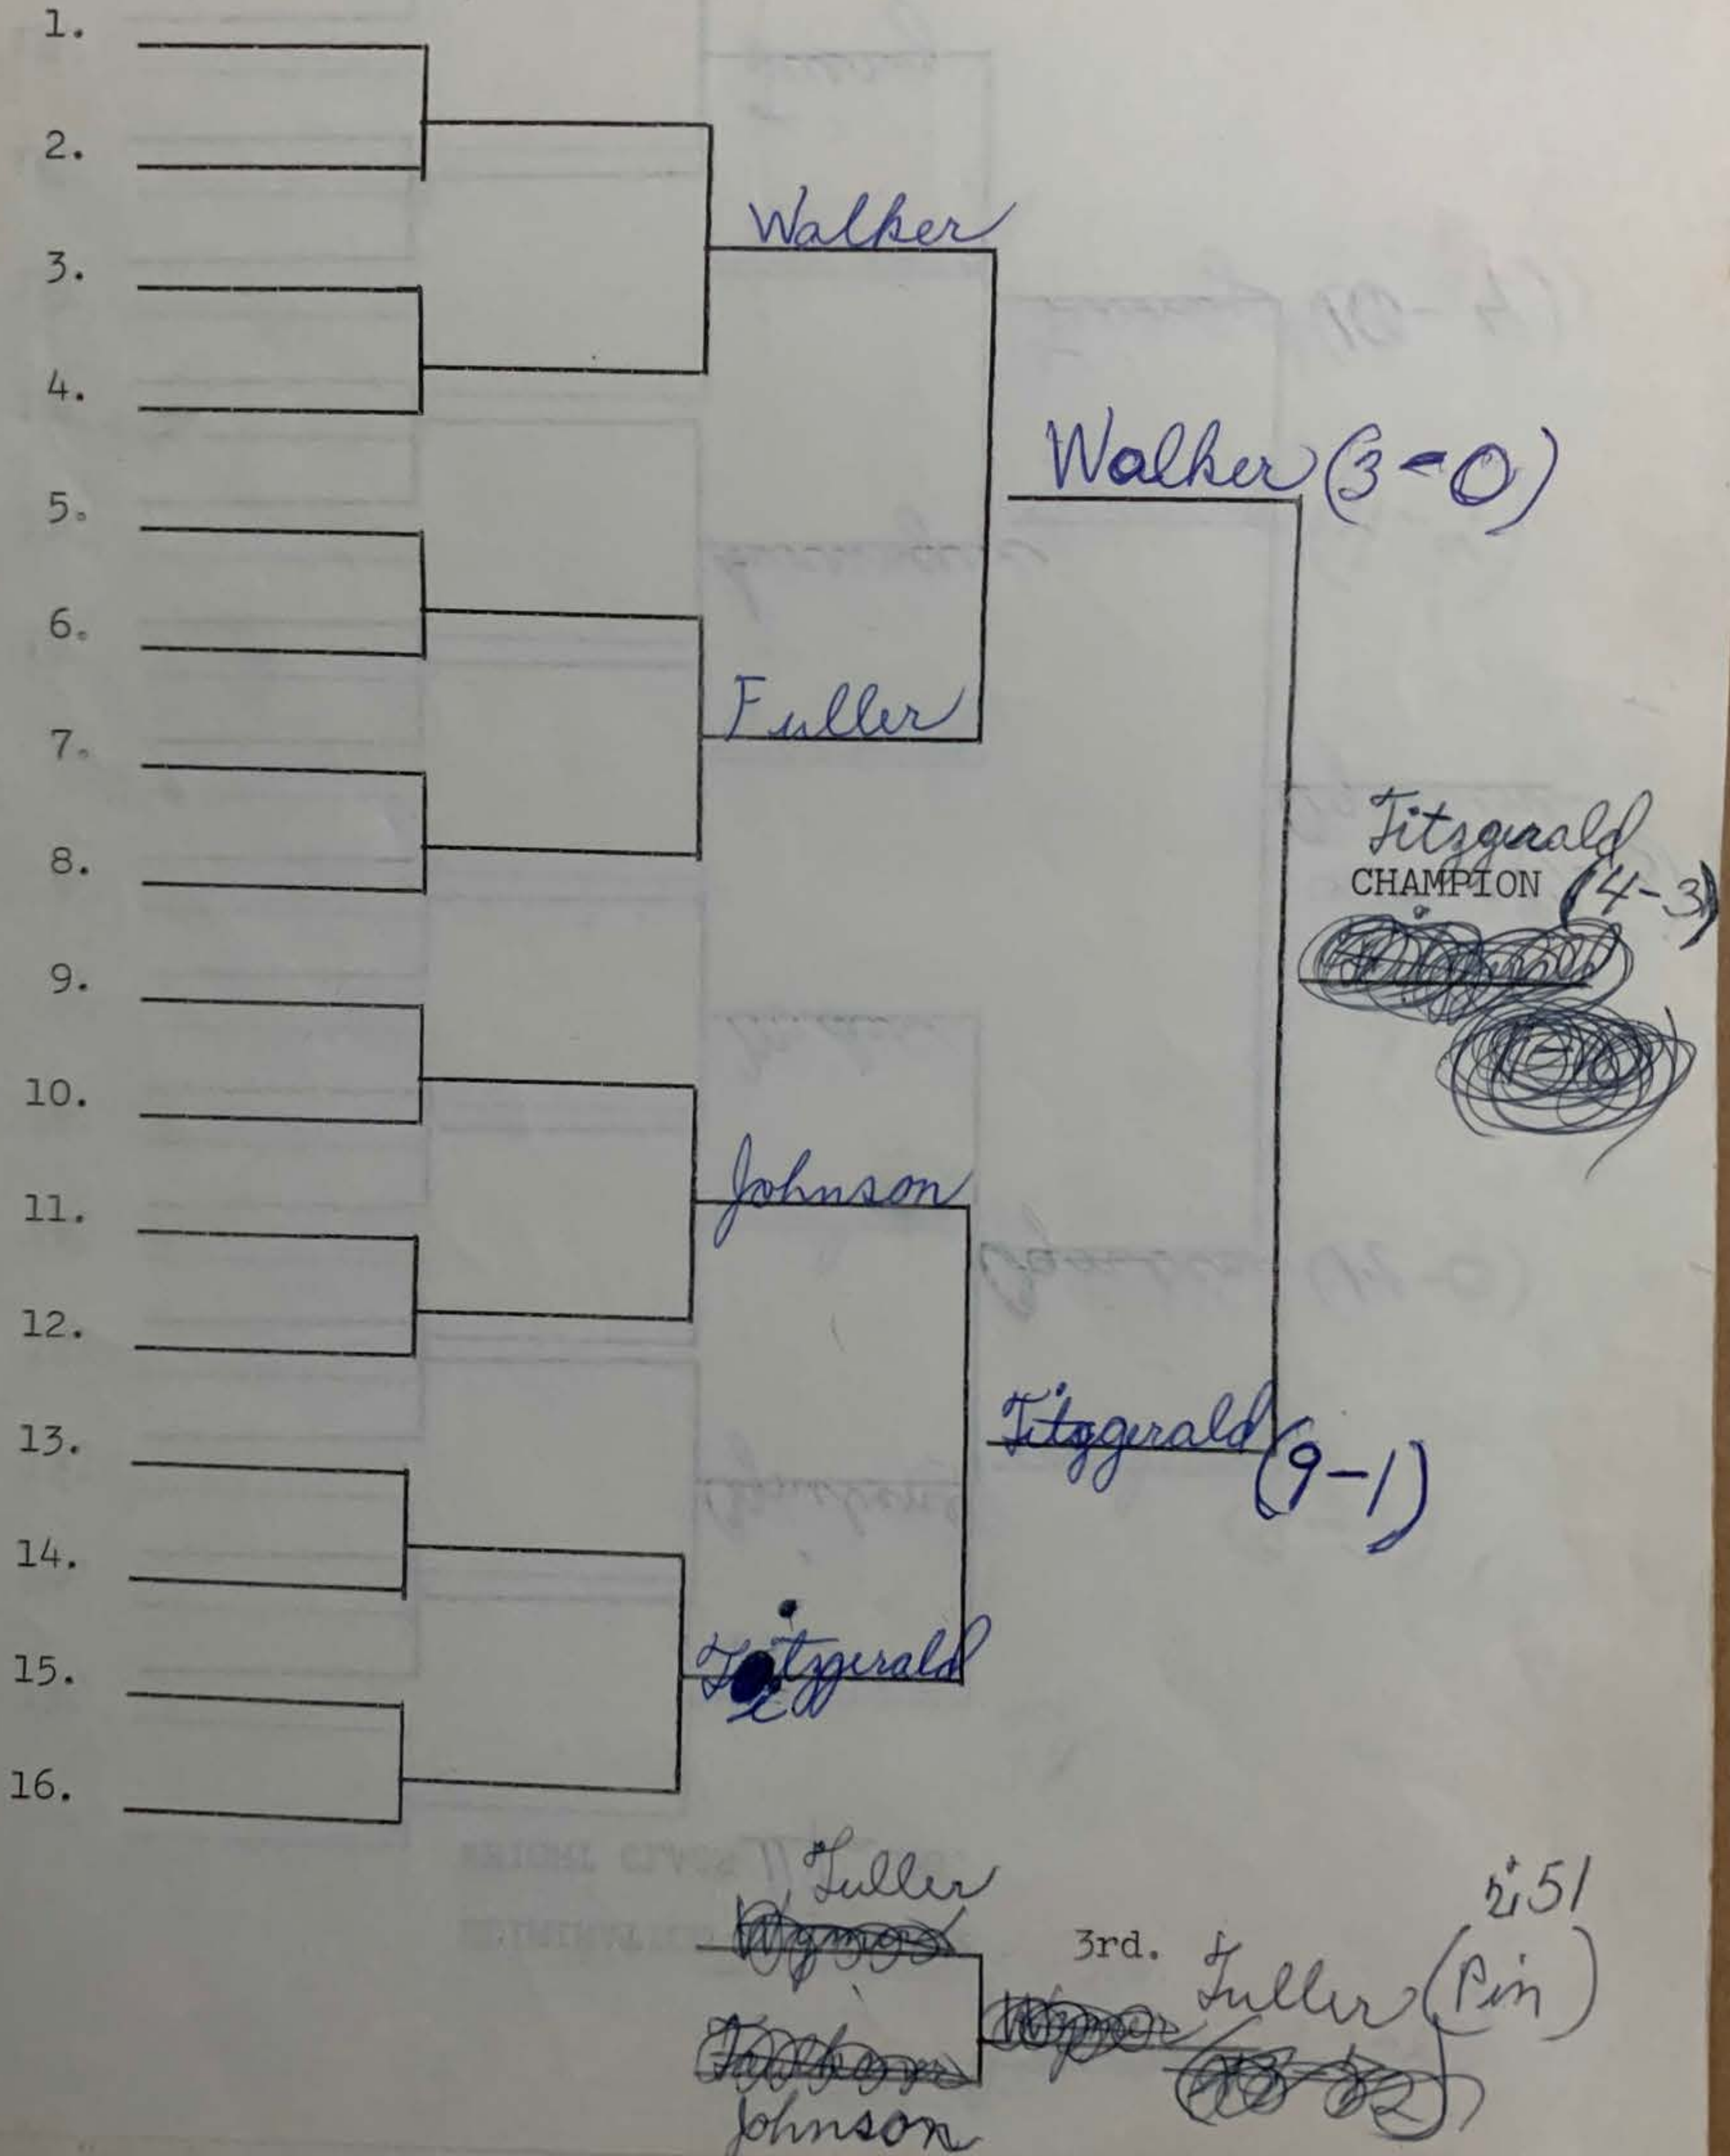

ELIMINATION TOURNAMENT

WEIGHT CLASS ~~115~~ LBS.

112