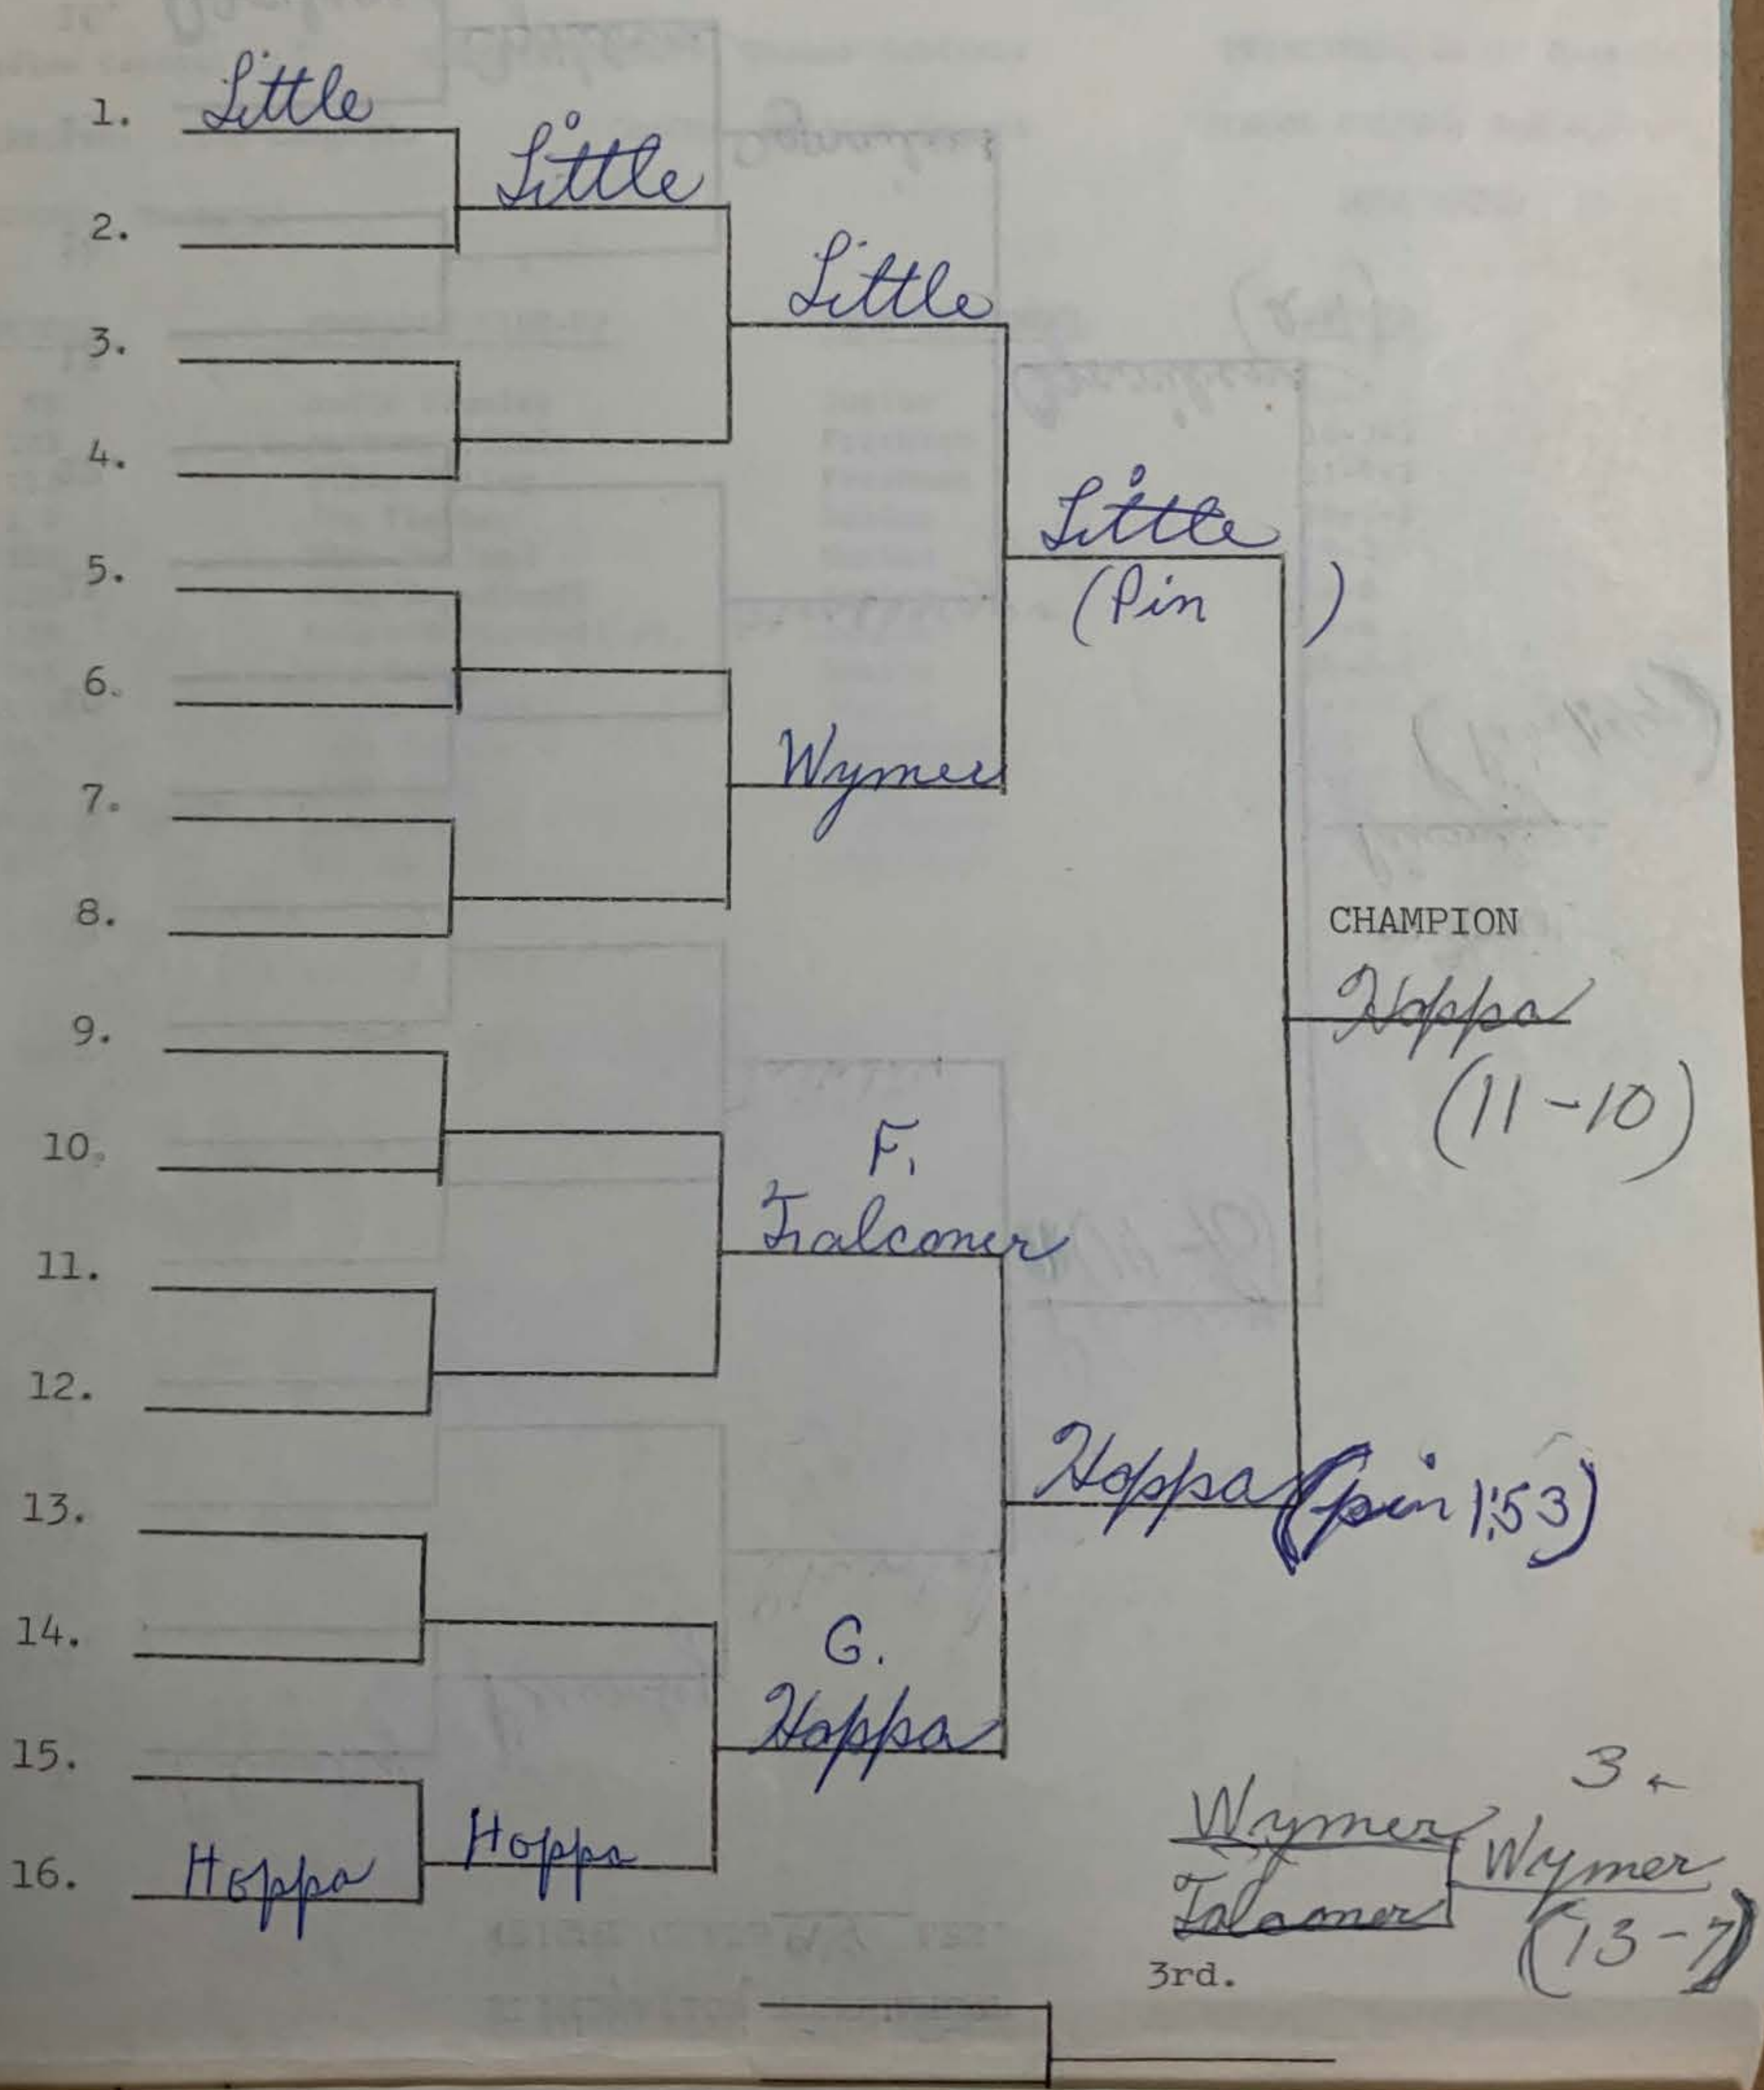

ELIMINATION TOURNAMENT

WEIGHT CLASS 105 LBS.