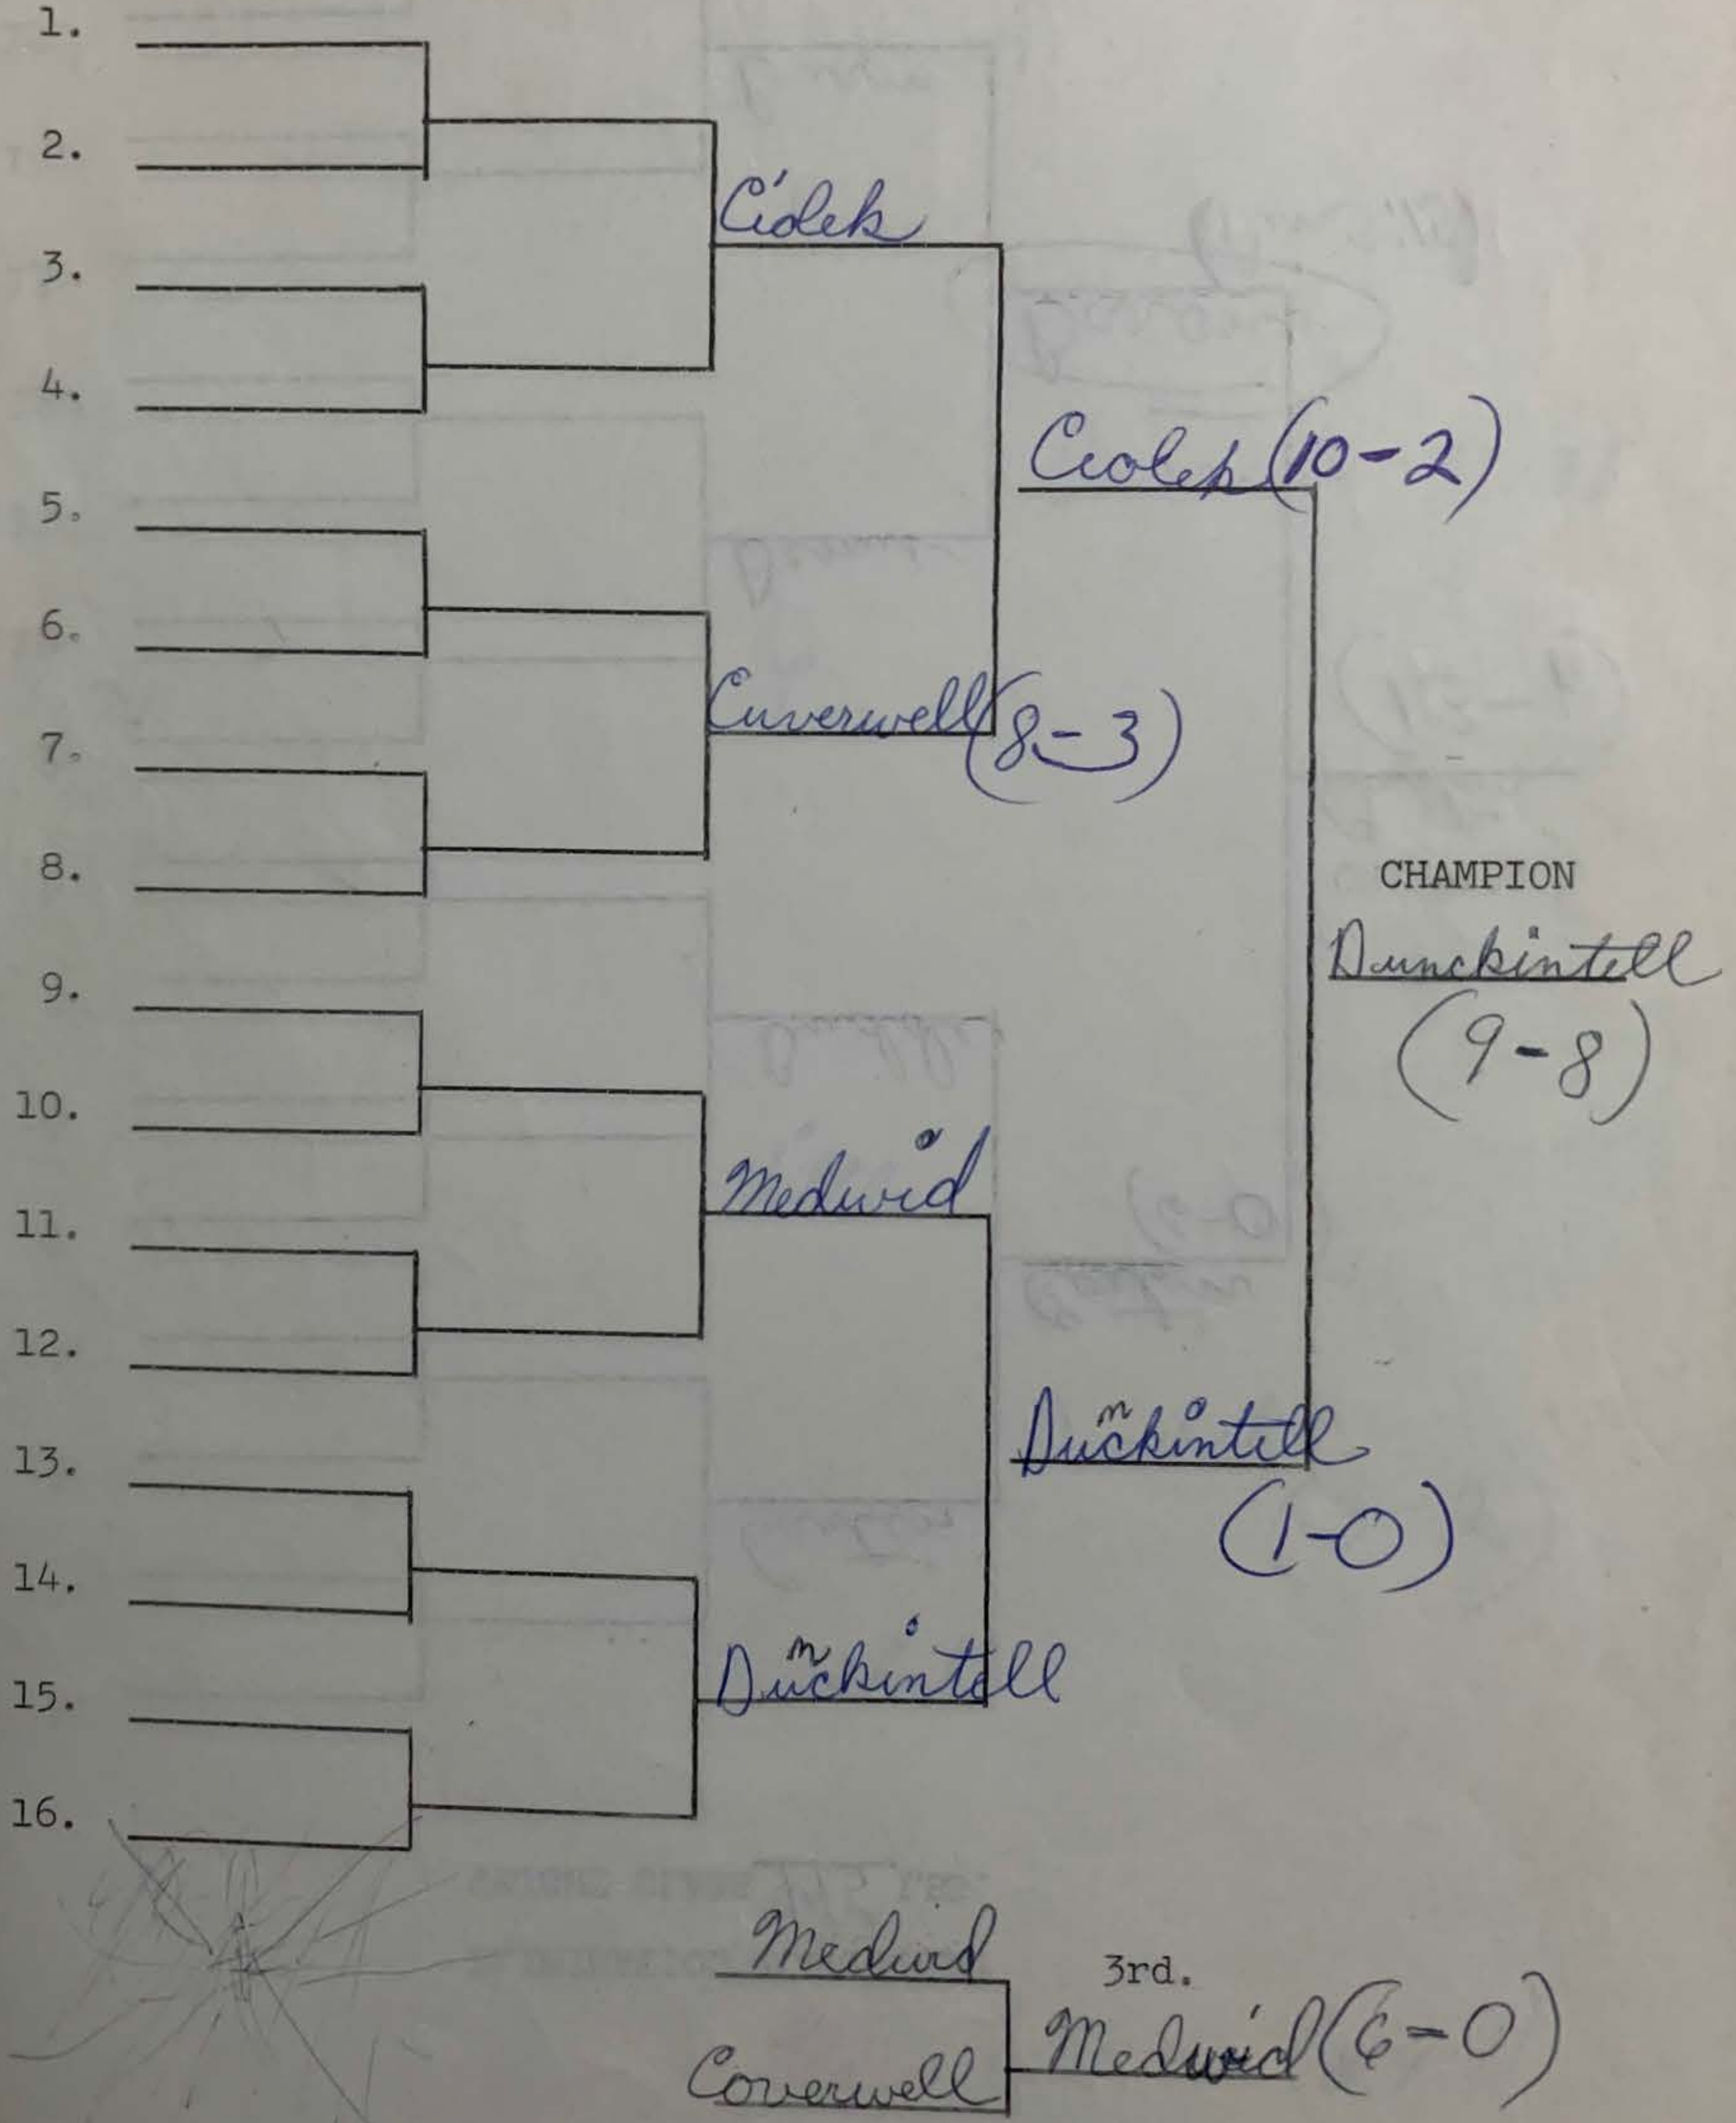

ELIMINATION TOURNAMENT

WEIGHT CLASS 138 LBS.